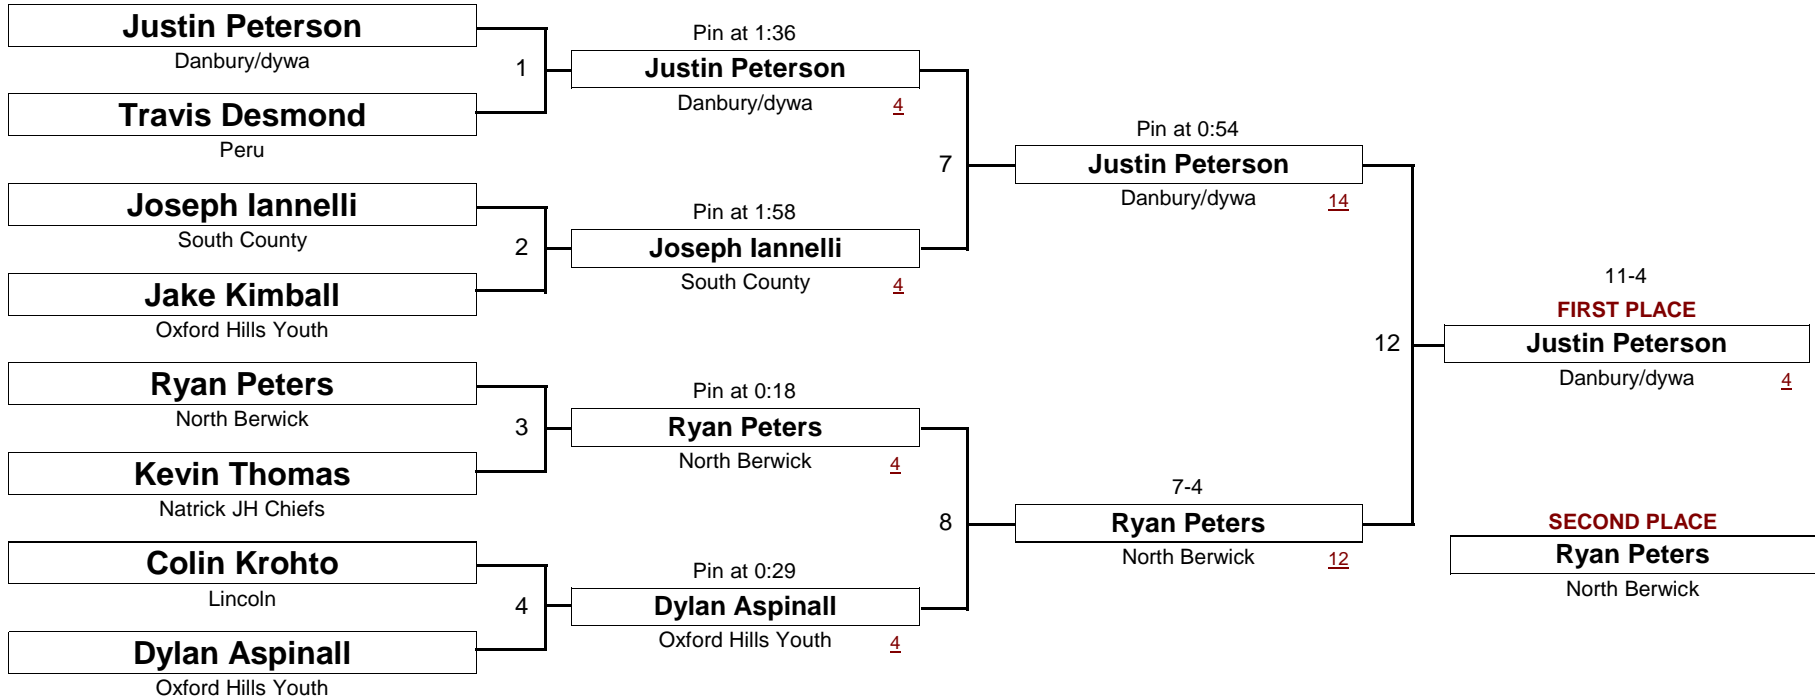

BANTAM

52.0 #

New England Wrestling Classic

April 2, 2005

DIVISION

WEIGHT