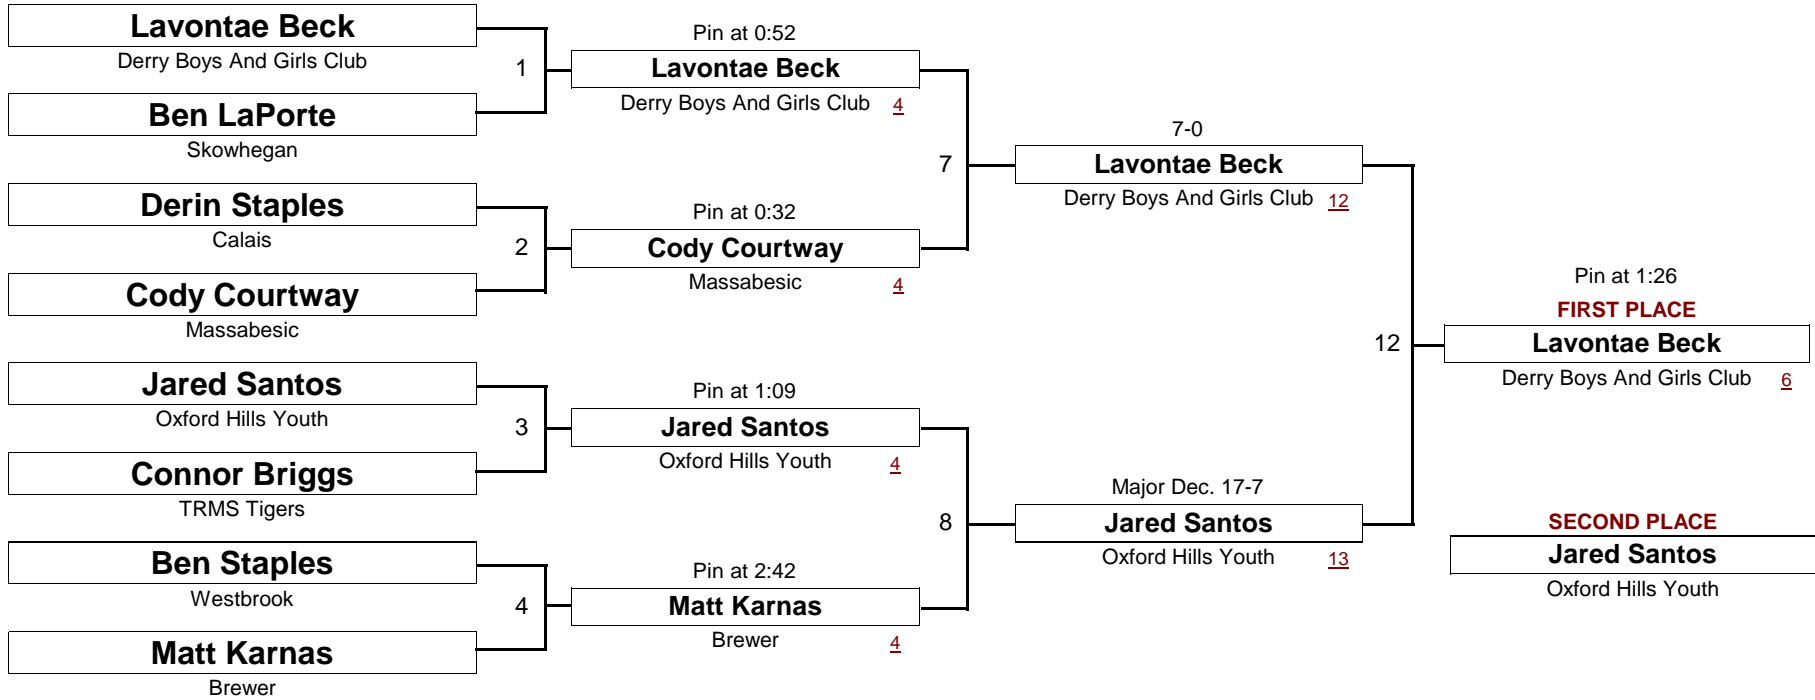

[Underlined numbers, if shown, are TEAM POINTS]

NOVICE

101.0

New England Wrestling Classic

April 2, 2005

DIVISION

WEIGHT

[Underlined numbers, if shown, are TEAM POINTS]