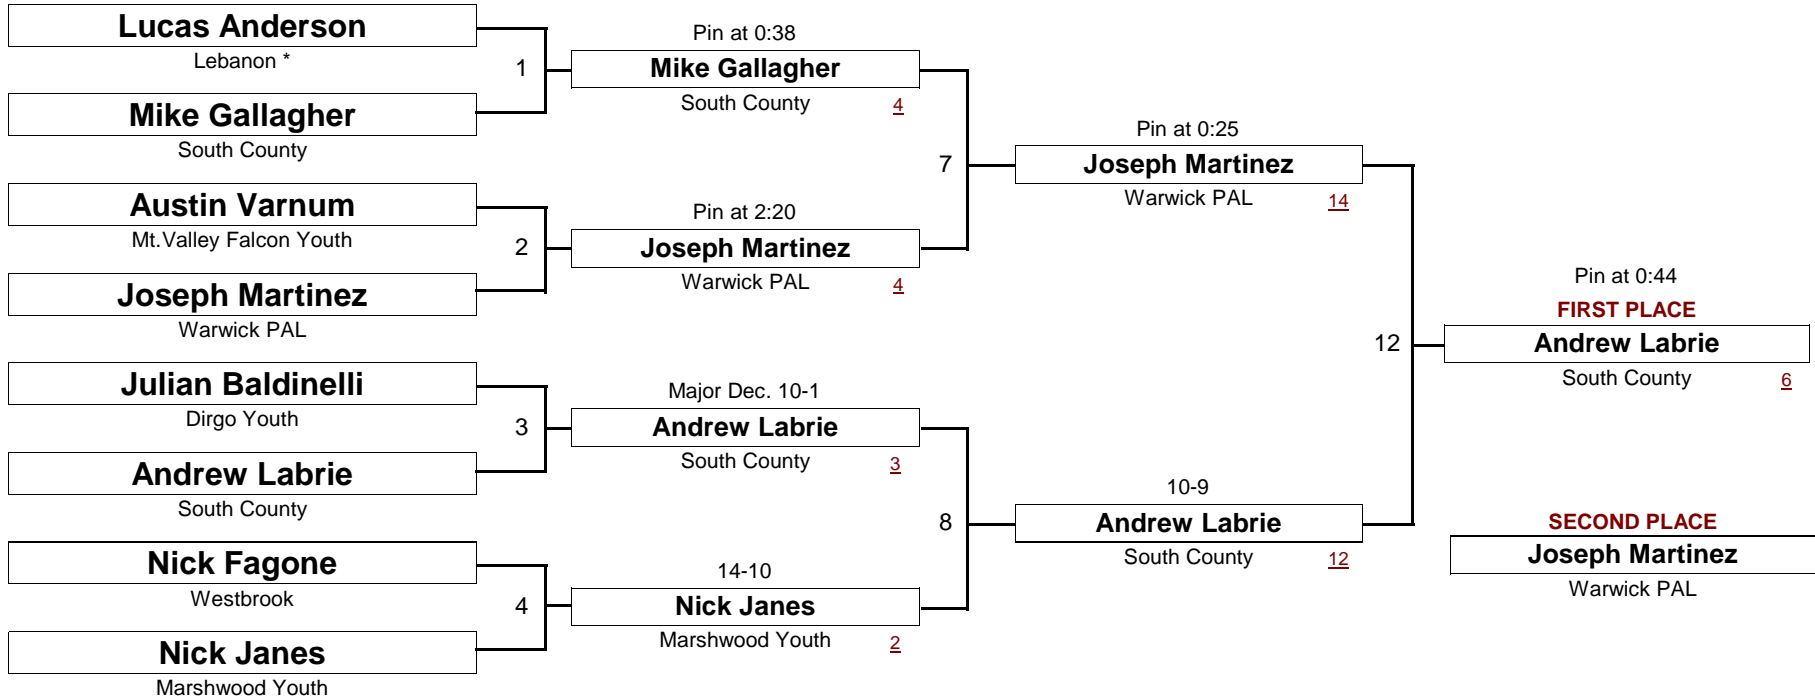

MIDGET

76.0 #

New England Wrestling Classic

April 2, 2005

DIVISION

WEIGHT

[Underlined numbers, if shown, are TEAM POINTS]

MIDGET