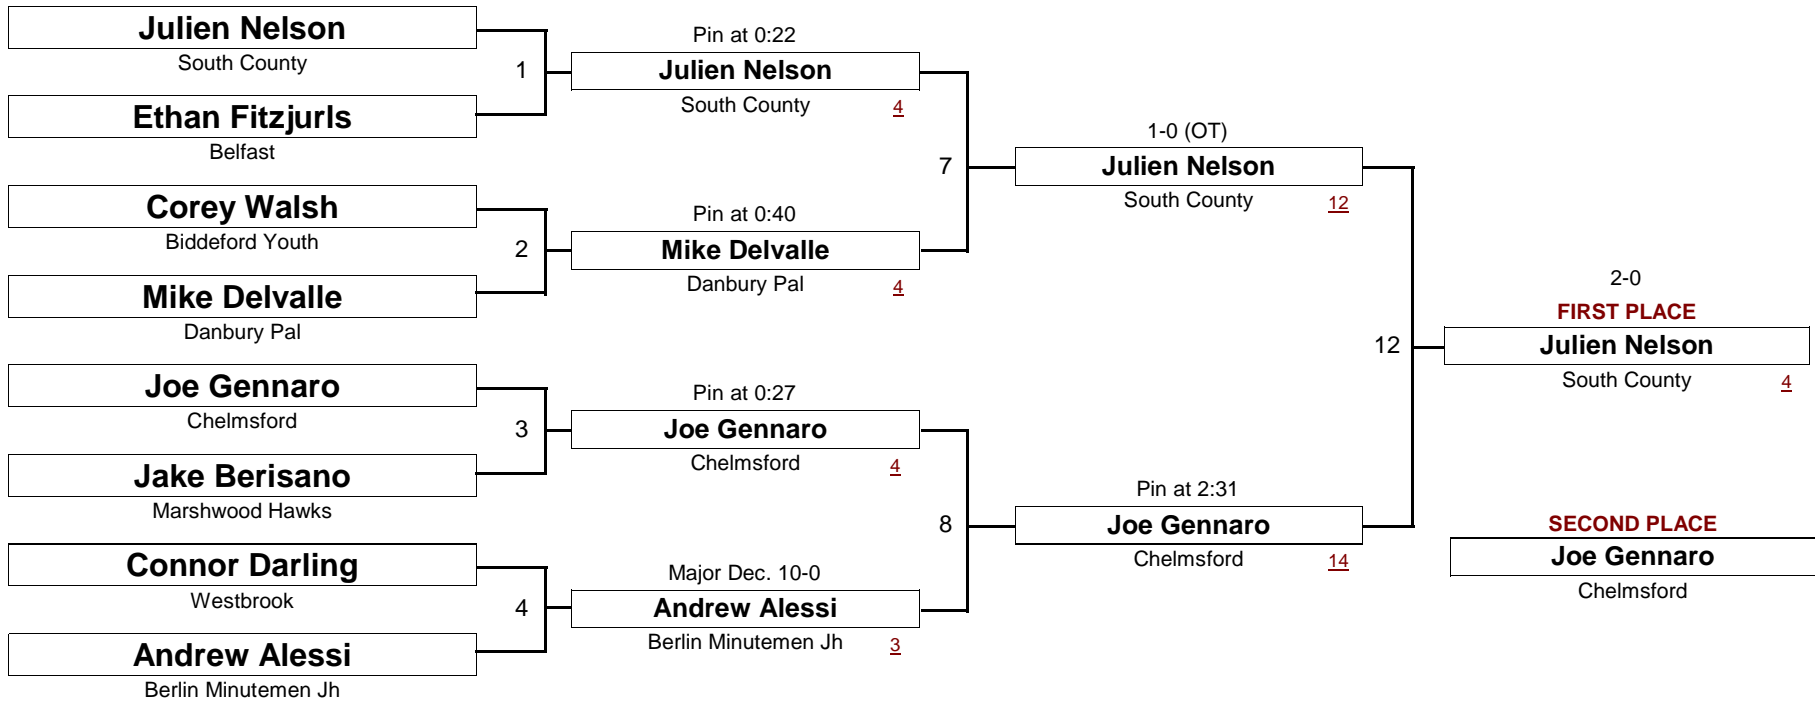

[Underlined numbers, if shown, are TEAM POINTS]

NOVICE

101.0

New England Wrestling Classic

April 2, 2005

DIVISION

WEIGHT

[Underlined numbers, if shown, are TEAM POINTS]