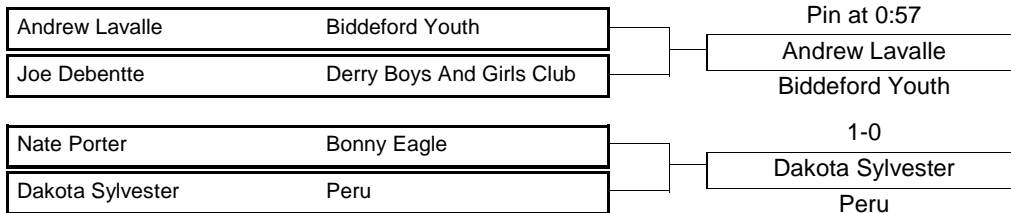

FIRST PLACE

Andrew Lavalle

Biddeford Youth

SECOND PLACE

Joe Debentte

Derry Boys And Girls Club

THIRD PLACE

Dakota Sylvester

Peru

FOURTH PLACE

Nate Porter

Bonny Eagle

[Underlined numbers, if shown, are TEAM POINTS]

Standings determined by number of wins, head-to-head against opponents - 1st tie breaker, win points (eg Pin vs Decision) - 2nd tie breaker, and margin of victory - 3rd tie breaker