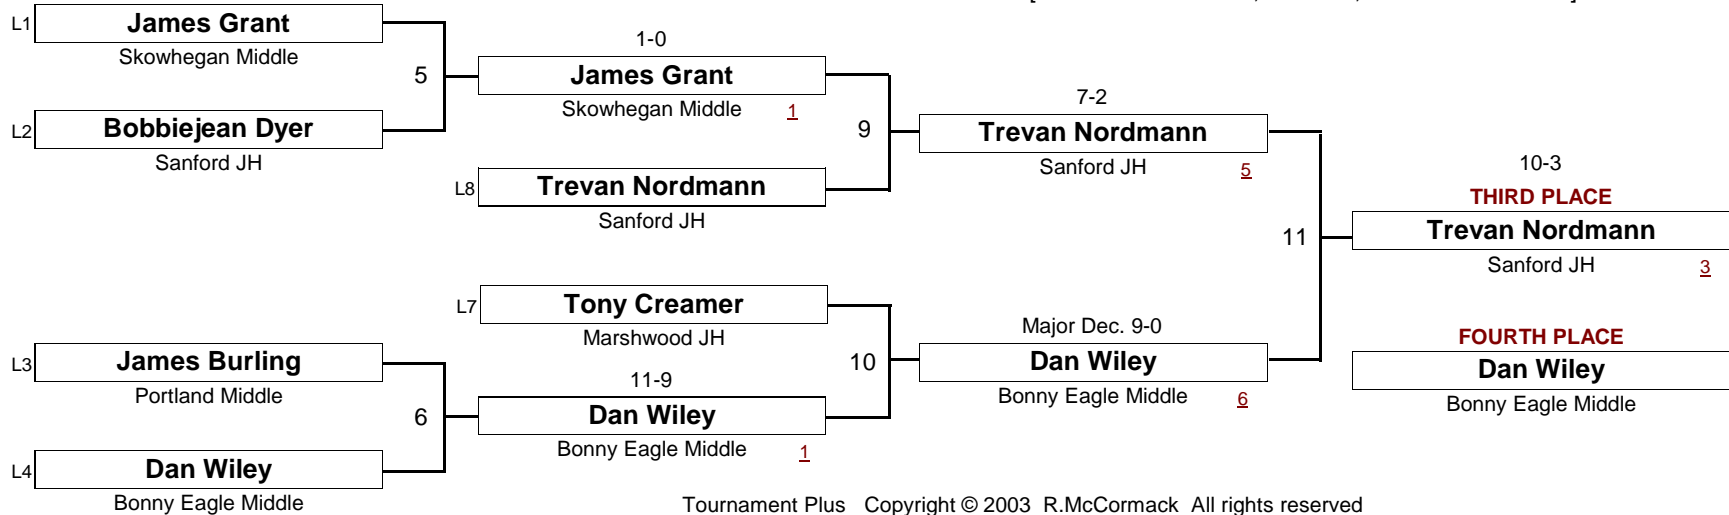

[Underlined numbers, if shown, are TEAM POINTS]