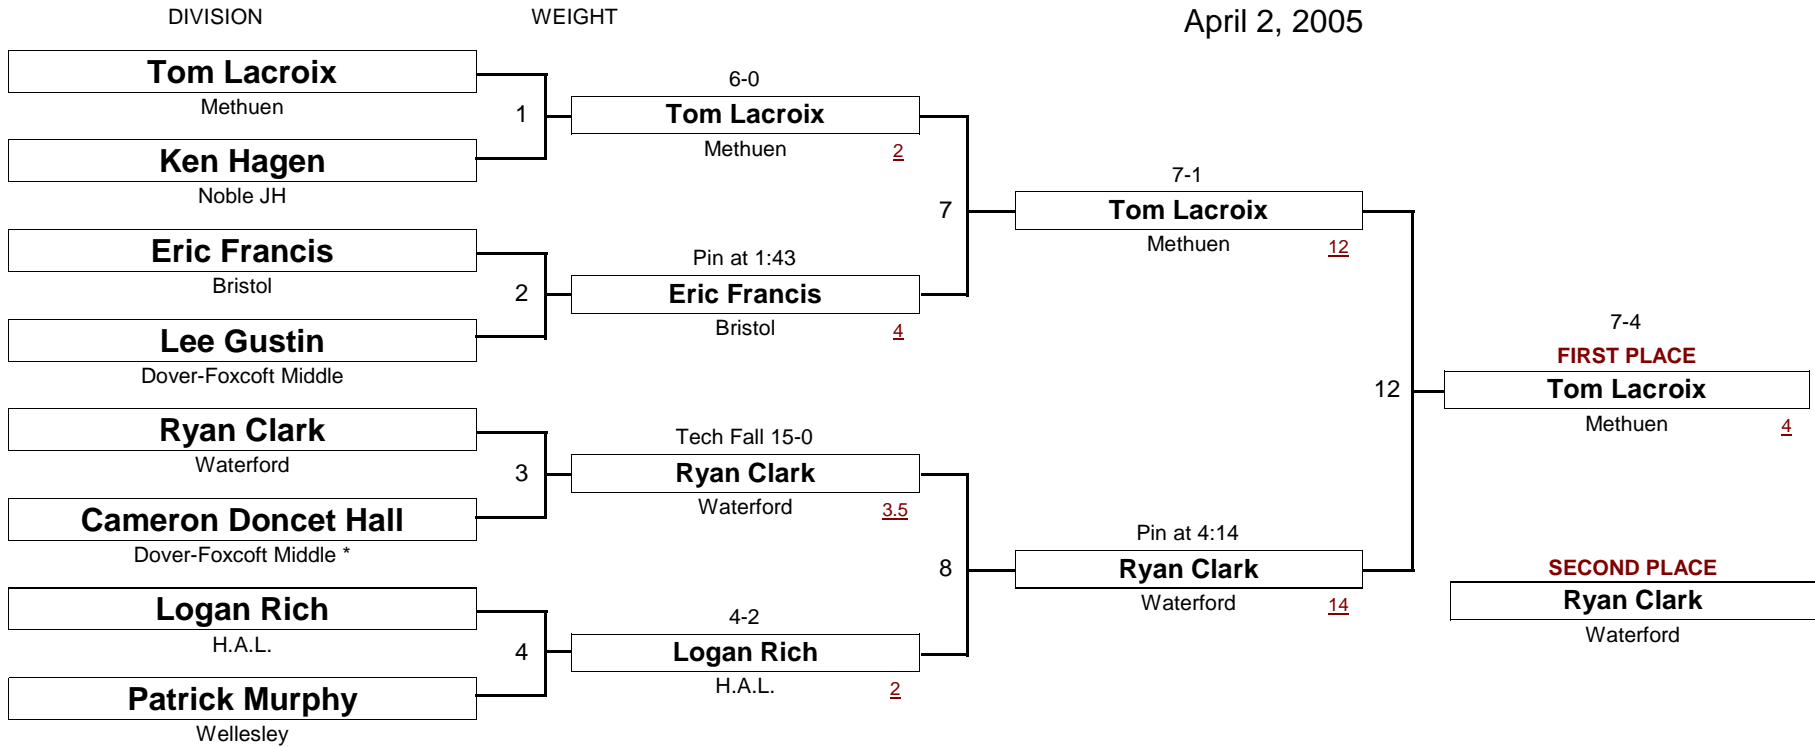

April 2, 2005

[Underlined numbers, if shown, are TEAM POINTS]

SCHOOLBOY

100.0

New England Wrestling Classic

April 2, 2005

[Underlined numbers, if shown, are TEAM POINTS]

SCHOOLBOY