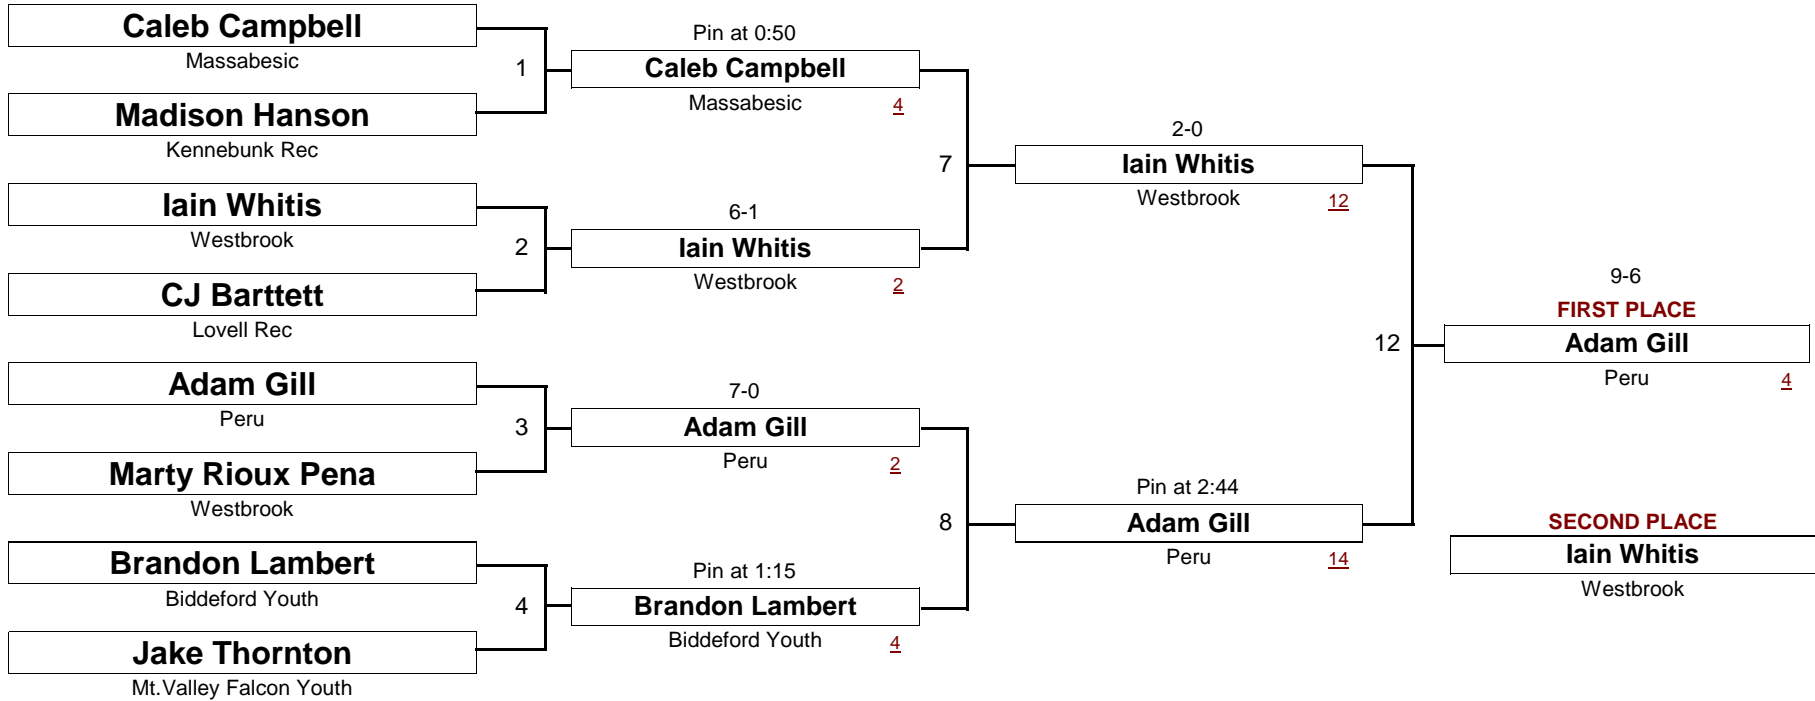

MIDGET

62.0 #

New England Wrestling Classic

April 2, 2005

DIVISION

WEIGHT