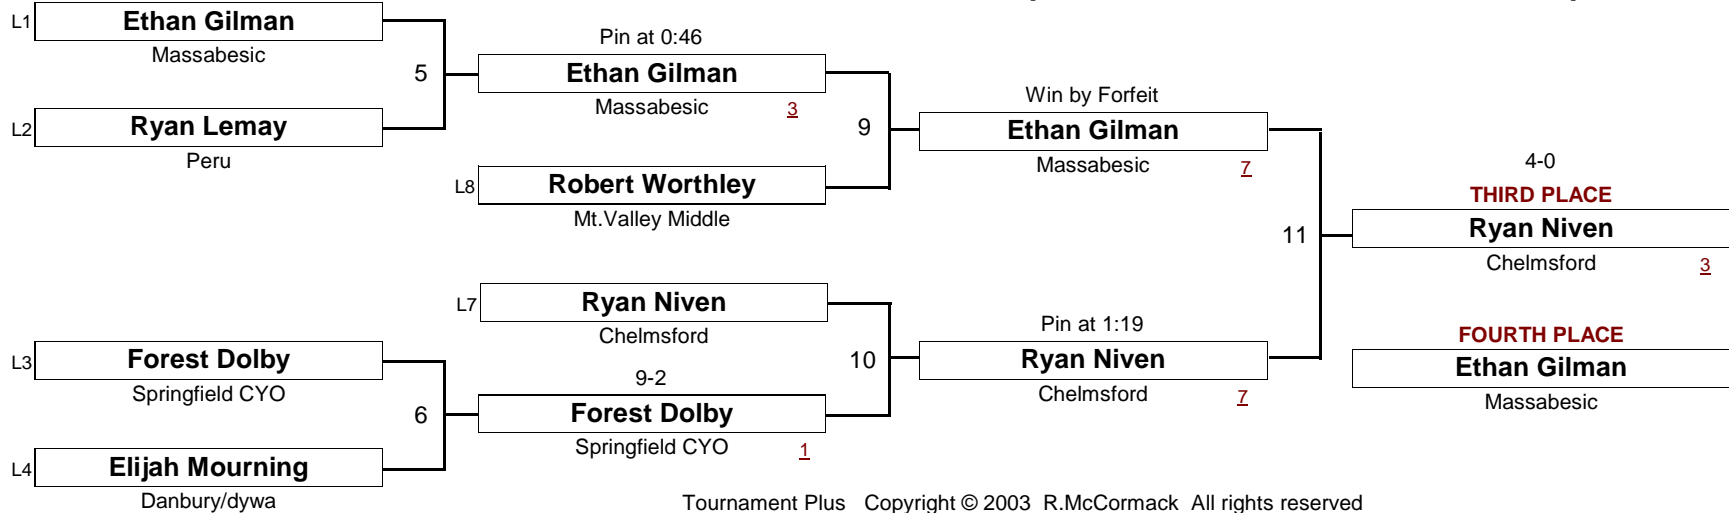

[Underlined numbers, if shown, are TEAM POINTS]