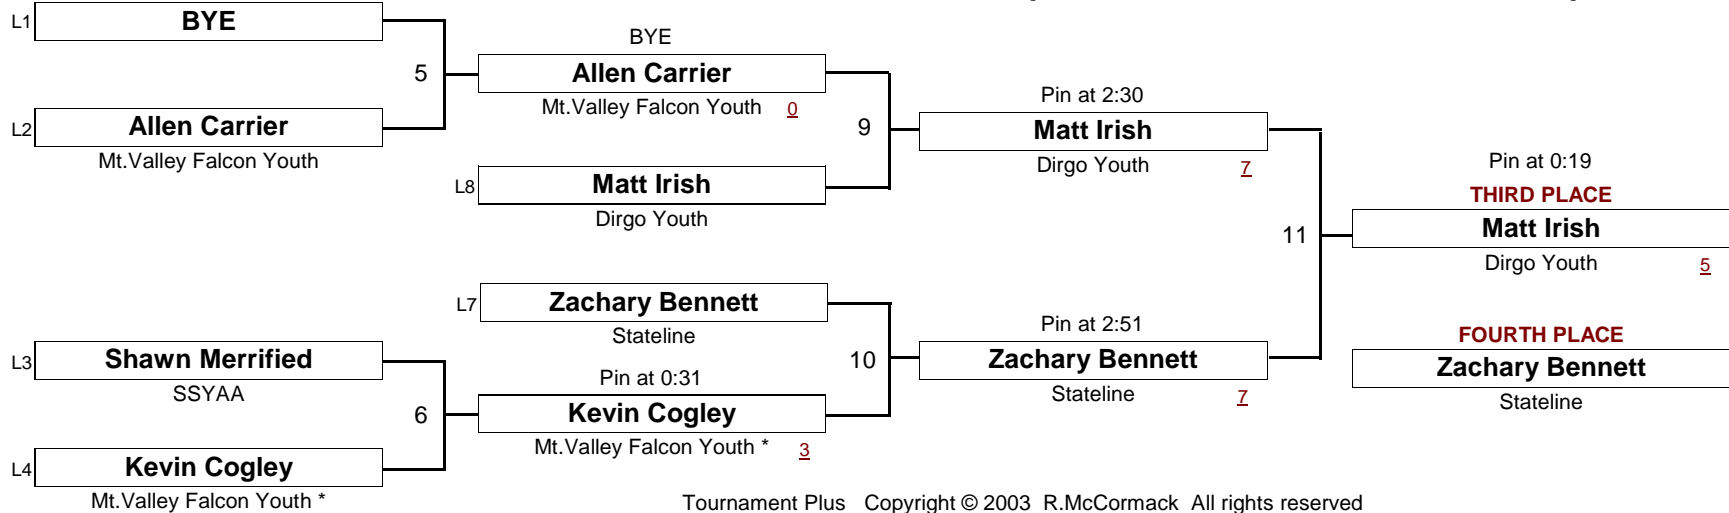

105.0

New England Wrestling Classic

April 2, 2005

DIVISION

WEIGHT

[Underlined numbers, if shown, are TEAM POINTS]

MIDGET

54.0 #