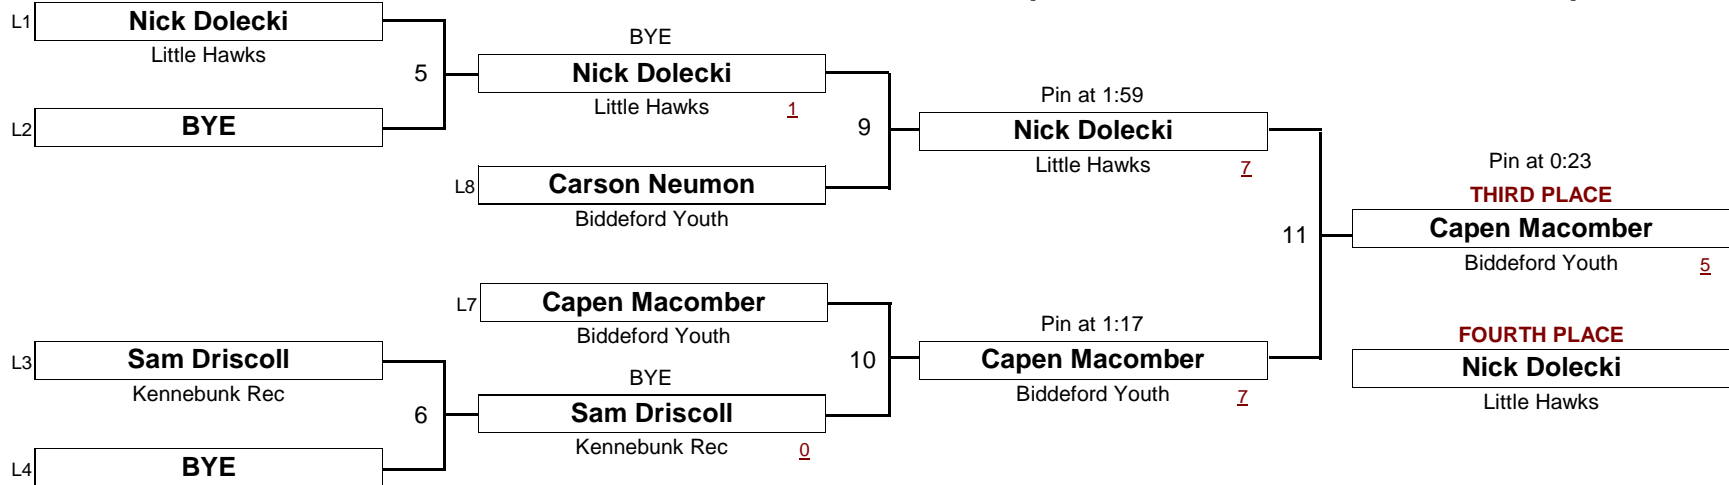

BANTAM

93.0 #

New England Wrestling Classic

April 2, 2005

DIVISION

WEIGHT

[Underlined numbers, if shown, are TEAM POINTS]

BANTAM