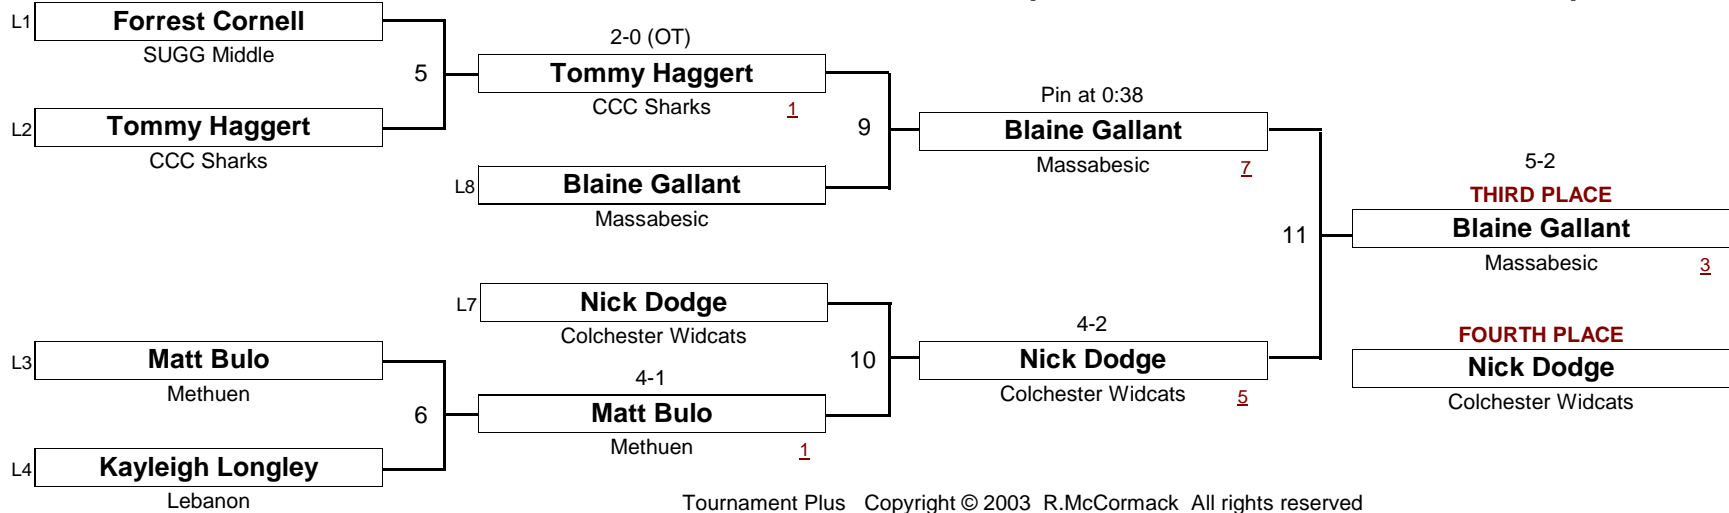

[Underlined numbers, if shown, are TEAM POINTS]