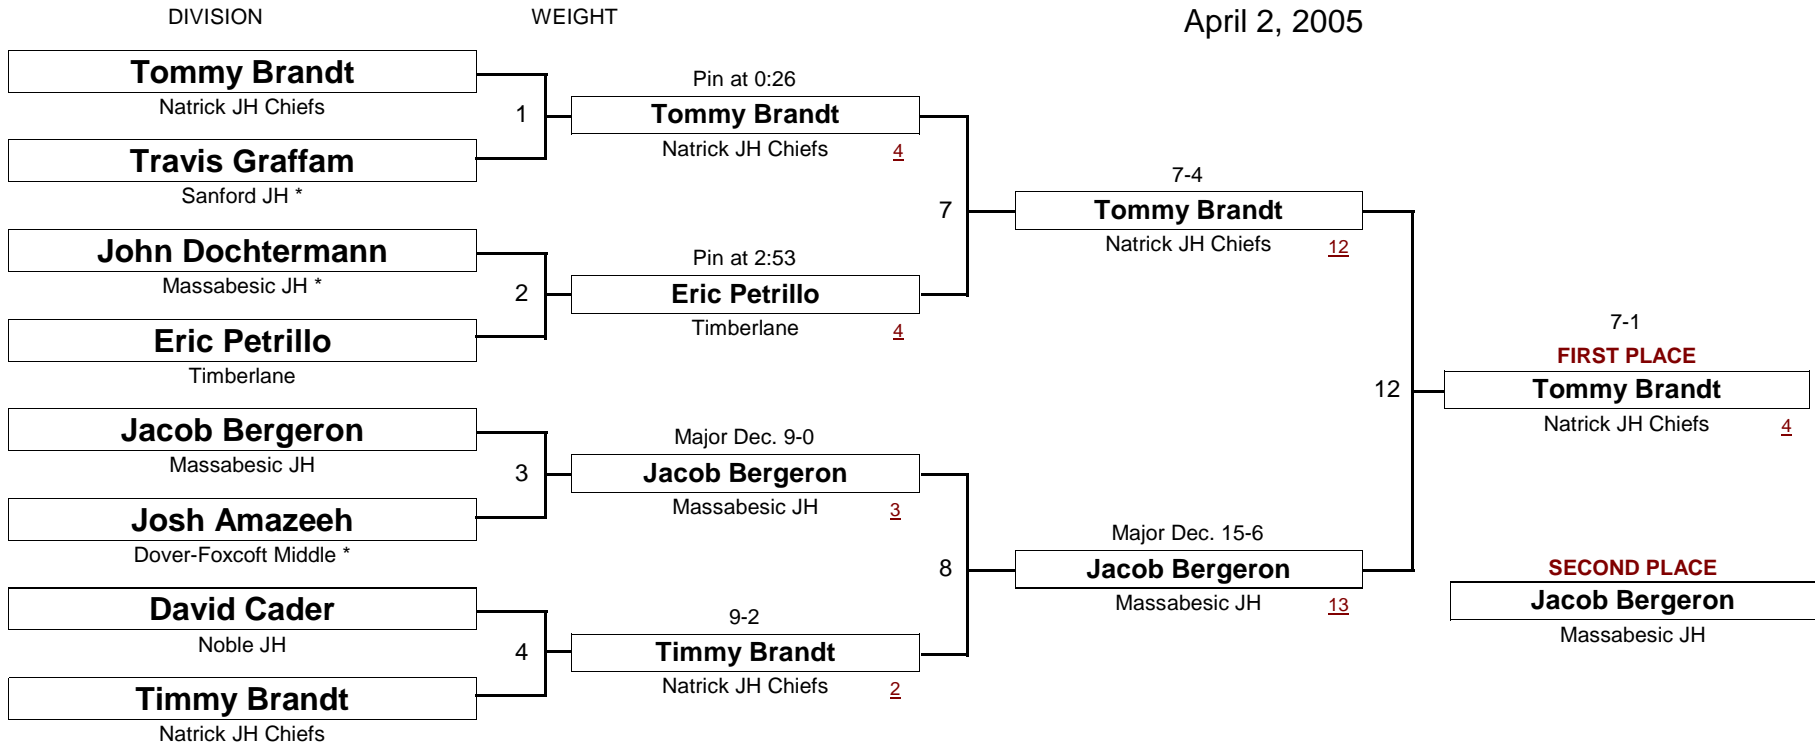

SCHOOLBOY

144.0

New England Wrestling Classic

April 2, 2005