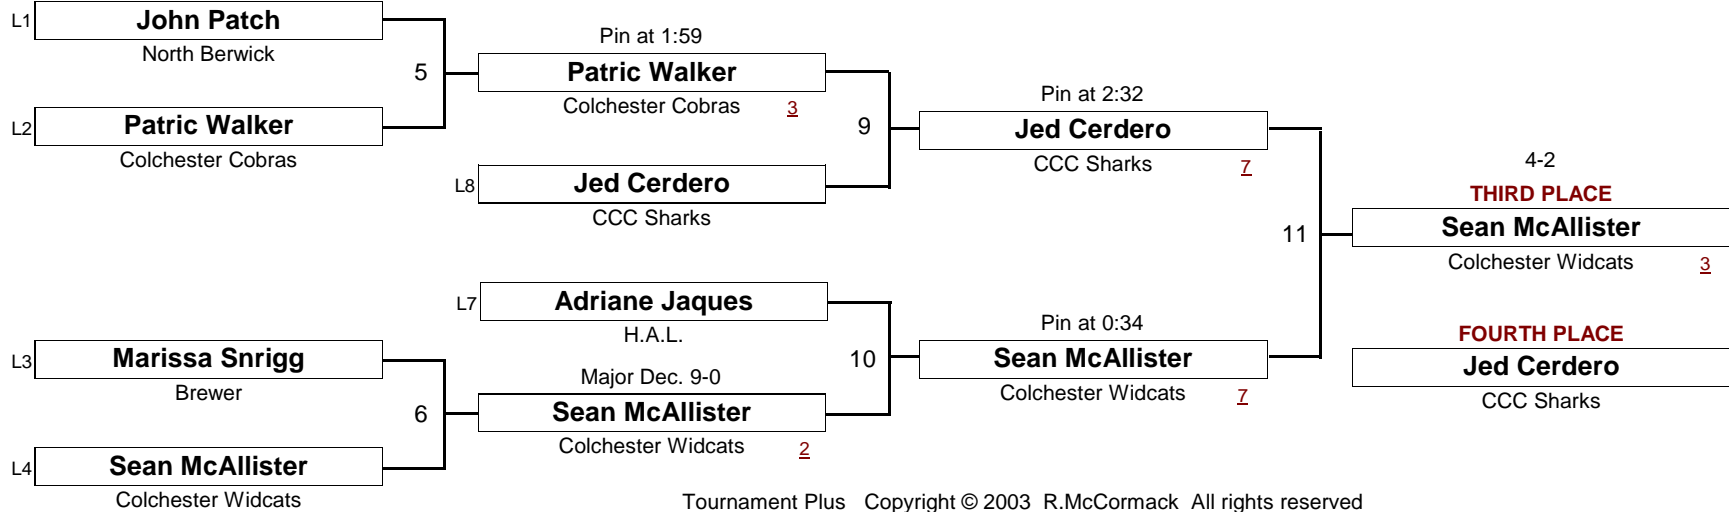

New England Wrestling Classic

DIVISION

WEIGHT

April 2, 2005

[Underlined numbers, if shown, are TEAM POINTS]

NOVICE

68.0 #

New England Wrestling Classic