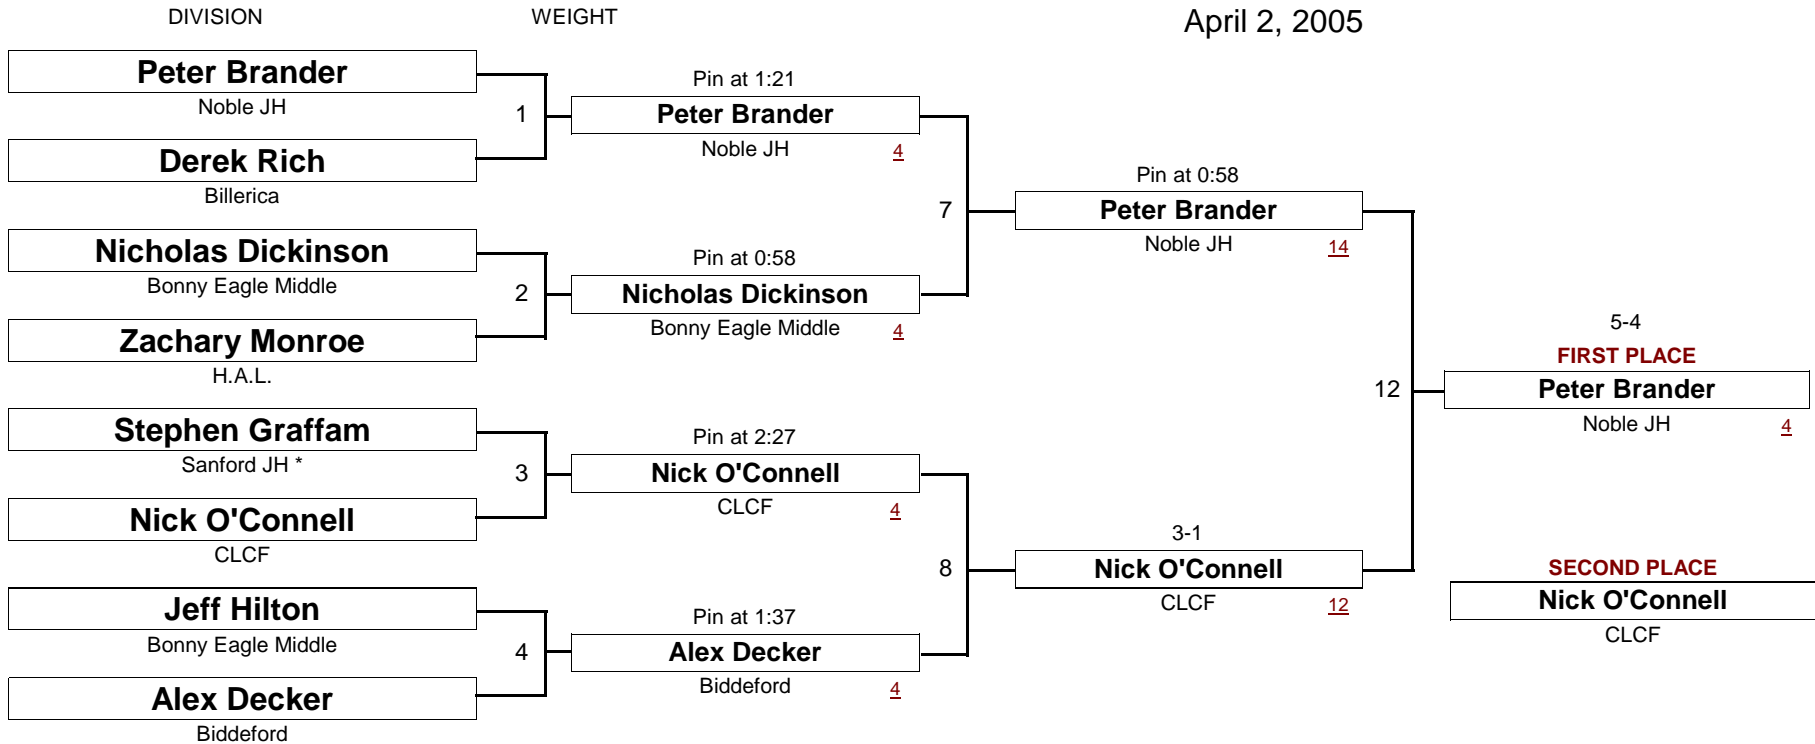

New England Wrestling Classic

April 2, 2005

[Underlined numbers, if shown, are TEAM POINTS]

SCHOOLBOY

119.0

New England Wrestling Classic

April 2, 2005

[Underlined numbers, if shown, are TEAM POINTS]