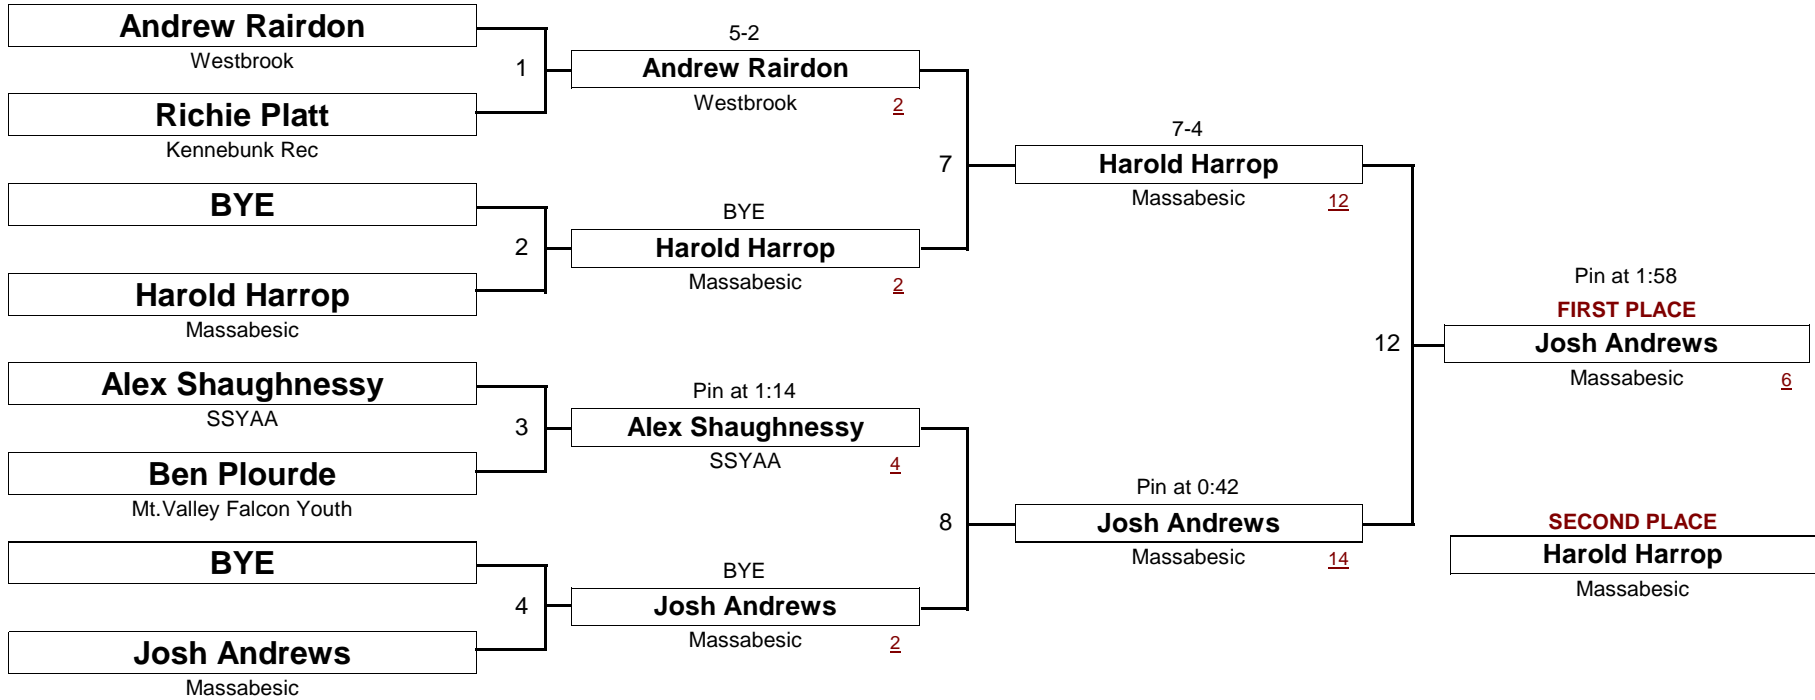

MIDGET

146.0

New England Wrestling Classic

April 2, 2005

DIVISION

WEIGHT

[Underlined numbers, if shown, are TEAM POINTS]

NOVICE