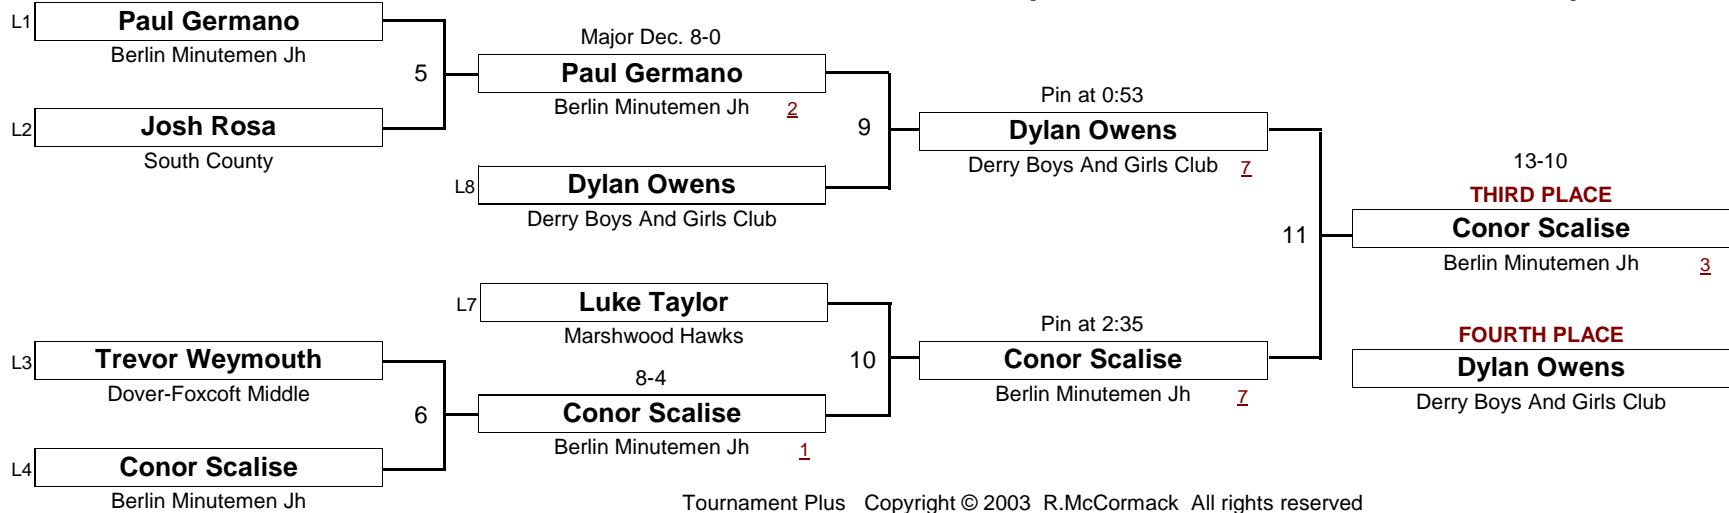

64.0 #

New England Wrestling Classic

April 2, 2005

DIVISION

WEIGHT

[Underlined numbers, if shown, are TEAM POINTS]

NOVICE

66.0 #