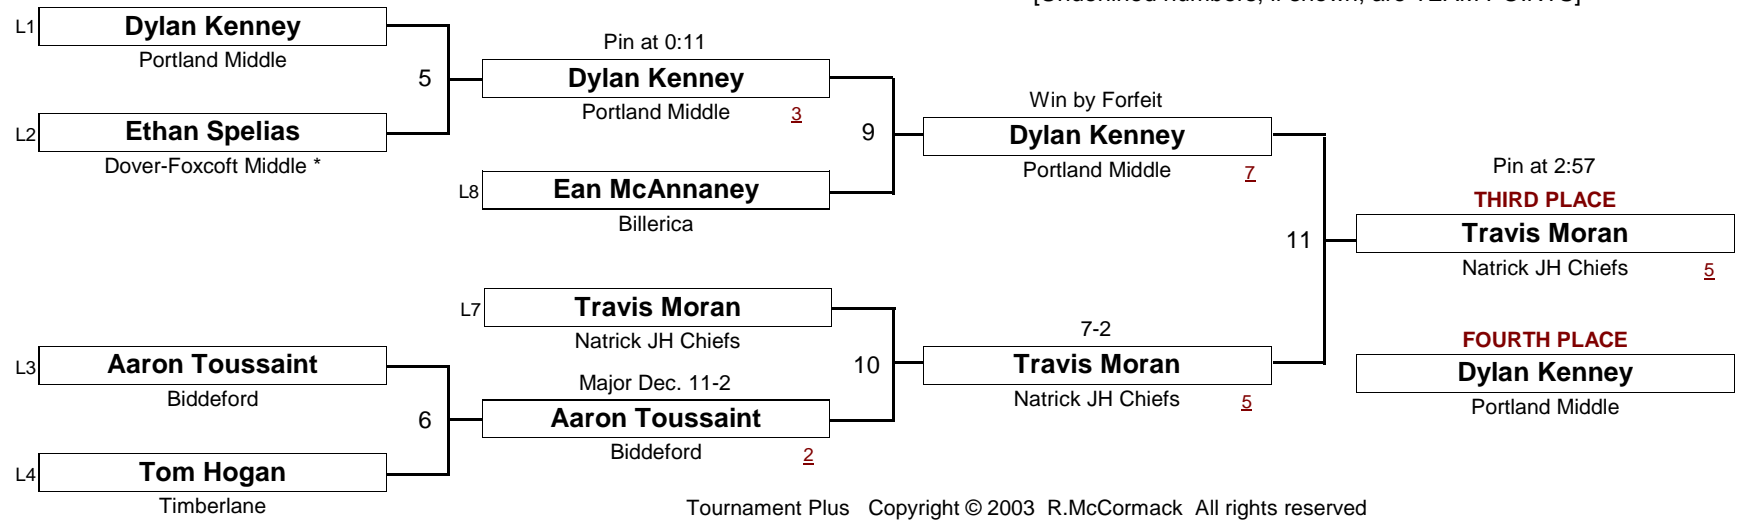

138.0

New England Wrestling Classic

April 2, 2005

FIRST PLACE

SECOND PLACE

THIRD PLACE

FOURTH PLACE

[Underlined numbers, if shown, are TEAM POINTS]