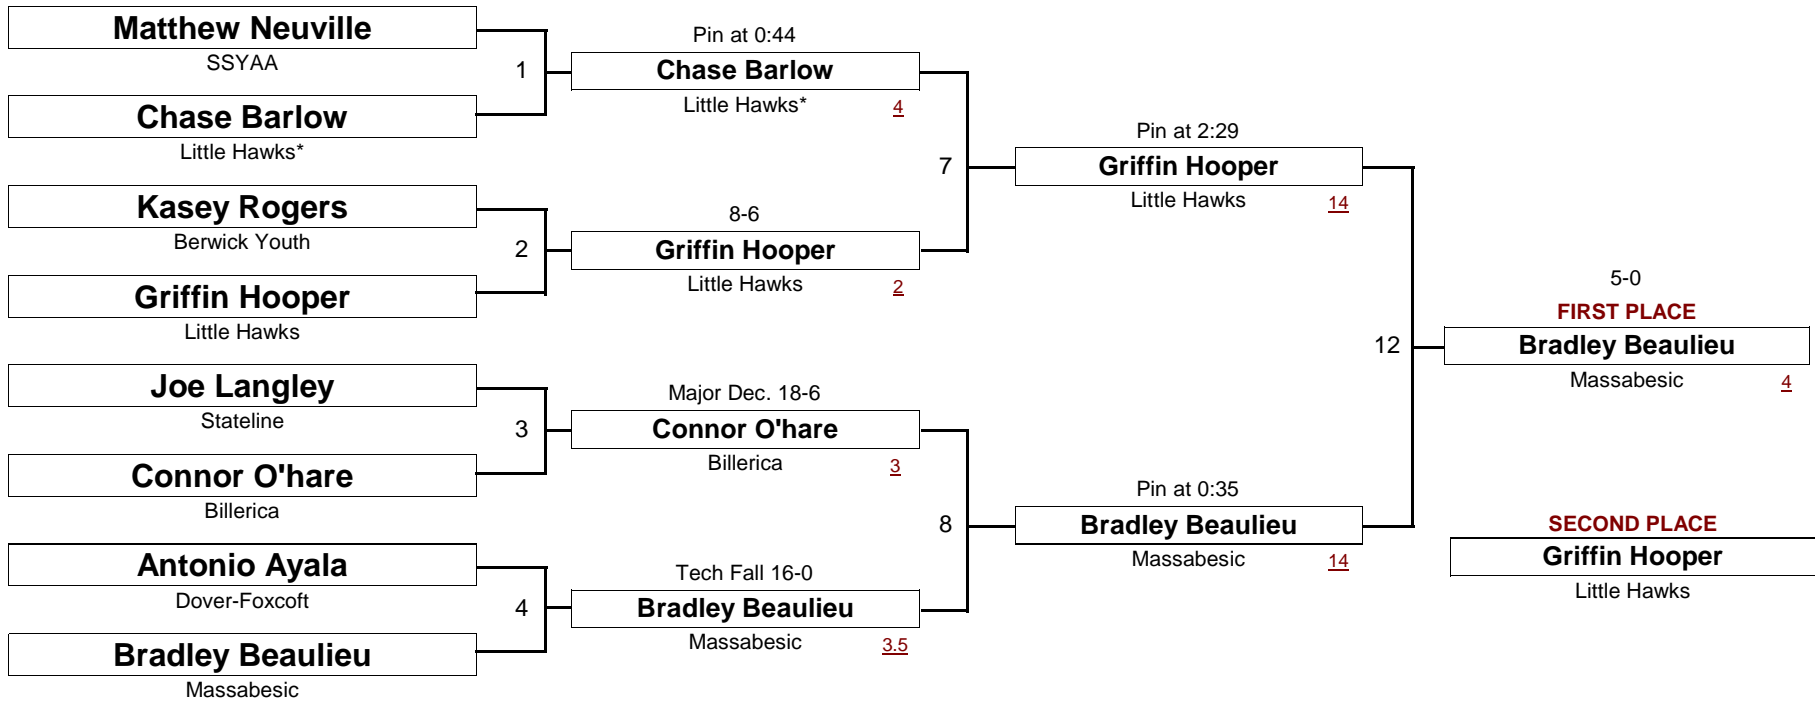

BANTAM

42.5 #

New England Wrestling Classic

April 2, 2005

DIVISION

WEIGHT