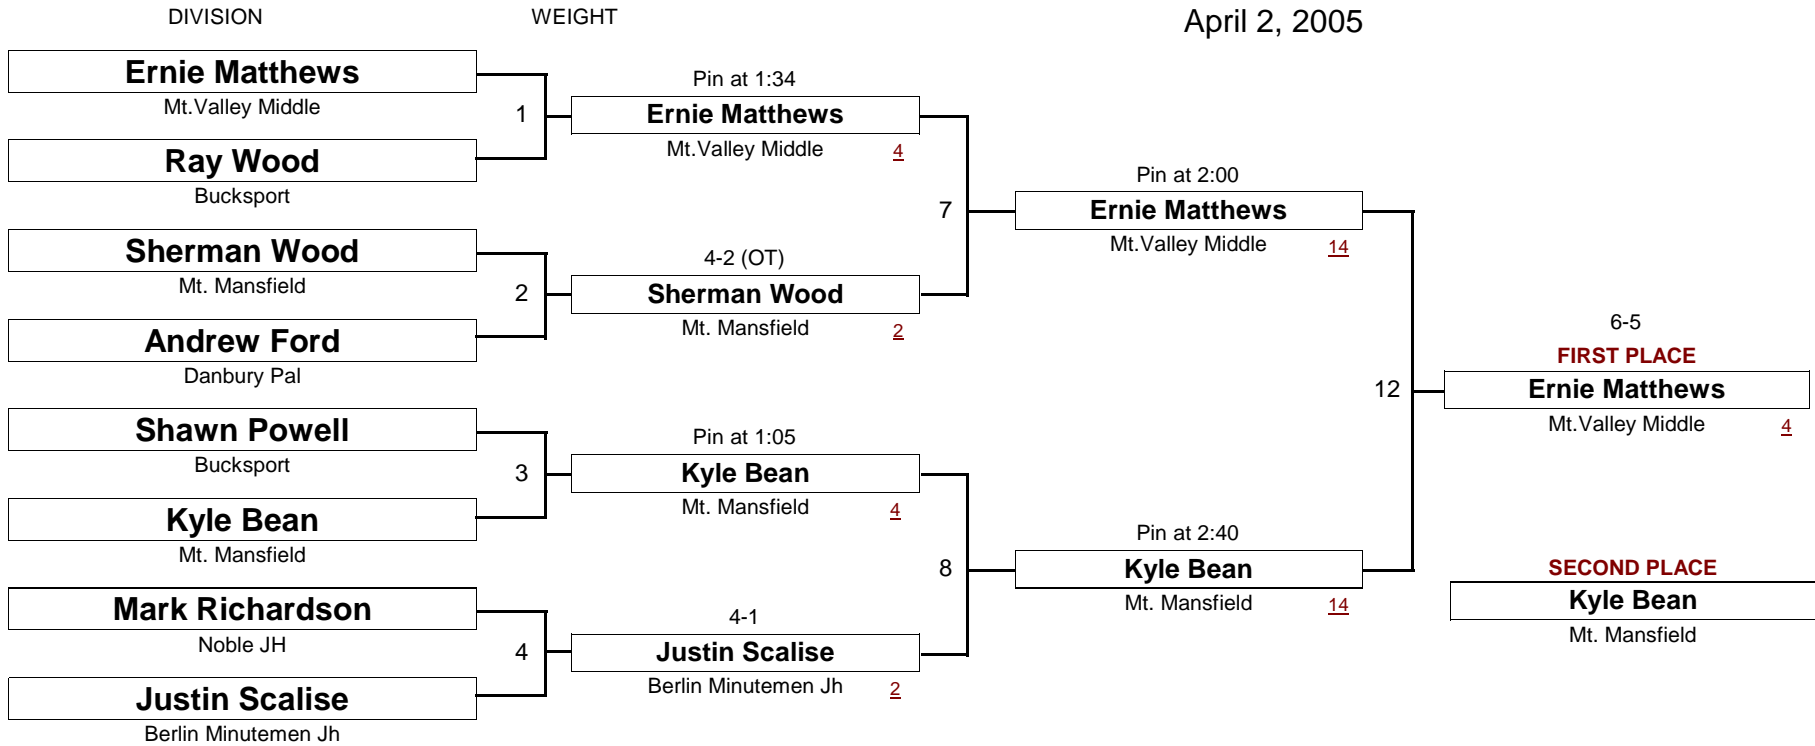

113.0

New England Wrestling Classic

April 2, 2005

[Underlined numbers, if shown, are TEAM POINTS]

SCHOOLBOY

115.0

New England Wrestling Classic

April 2, 2005