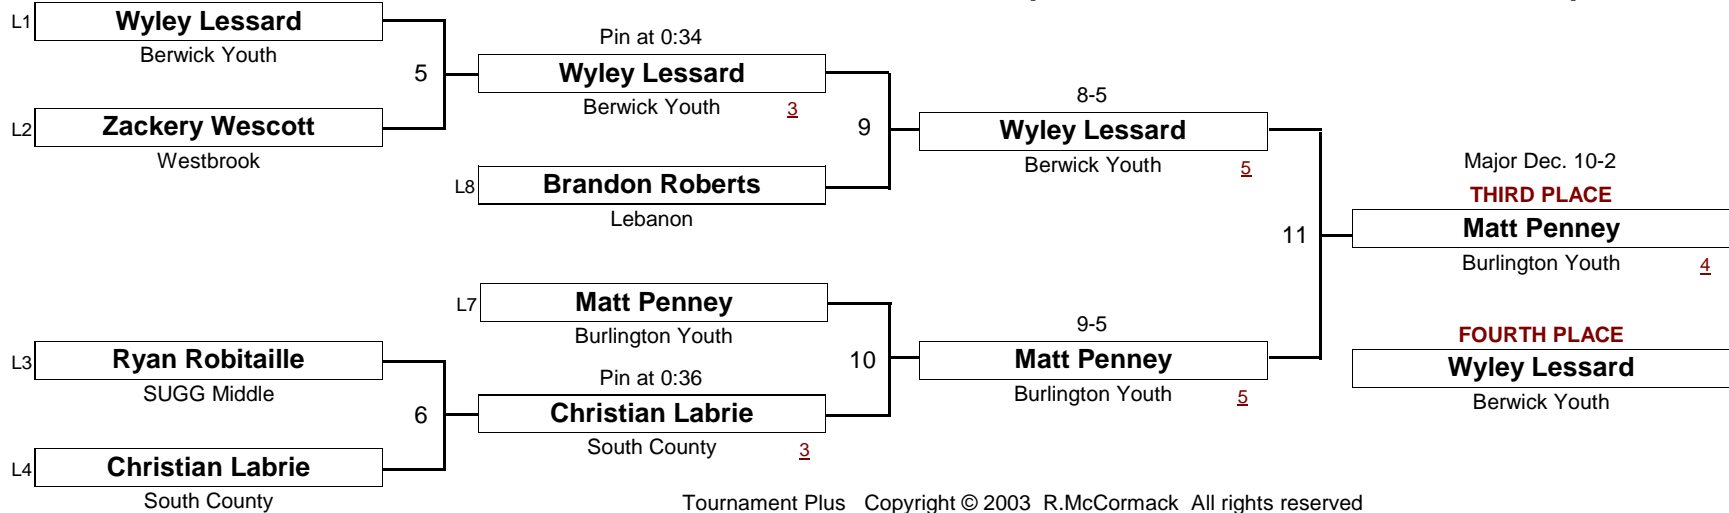

[Underlined numbers, if shown, are TEAM POINTS]

MIDGET

73.0 #

New England Wrestling Classic

April 2, 2005

DIVISION

WEIGHT

[Underlined numbers, if shown, are TEAM POINTS]