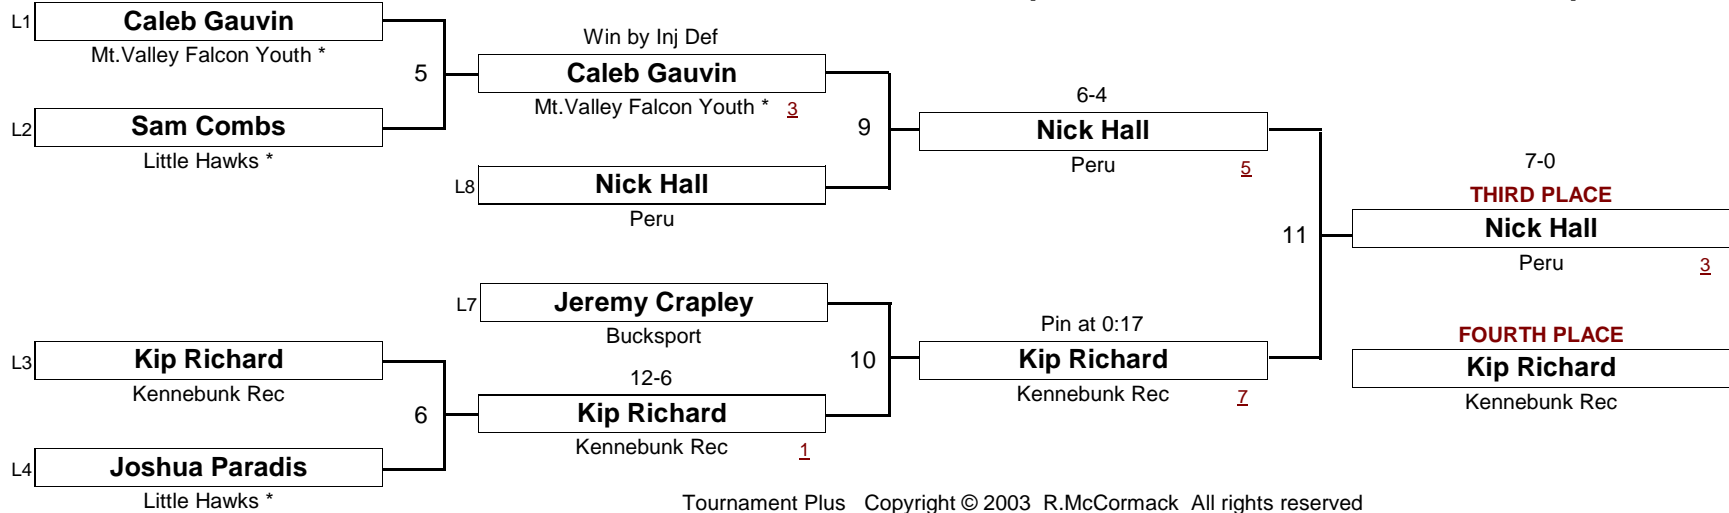

[Underlined numbers, if shown, are TEAM POINTS]

BANTAM

83.0 #

New England Wrestling Classic

April 2, 2005

DIVISION

WEIGHT

[Underlined numbers, if shown, are TEAM POINTS]