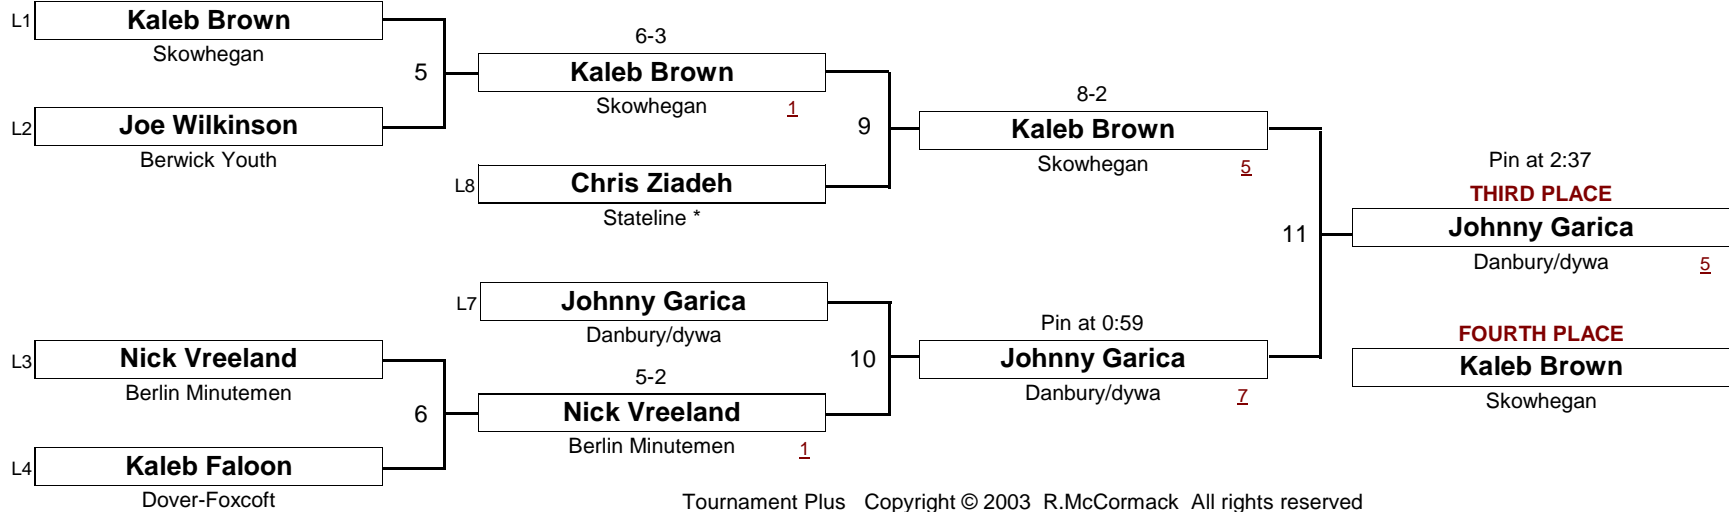

[Underlined numbers, if shown, are TEAM POINTS]