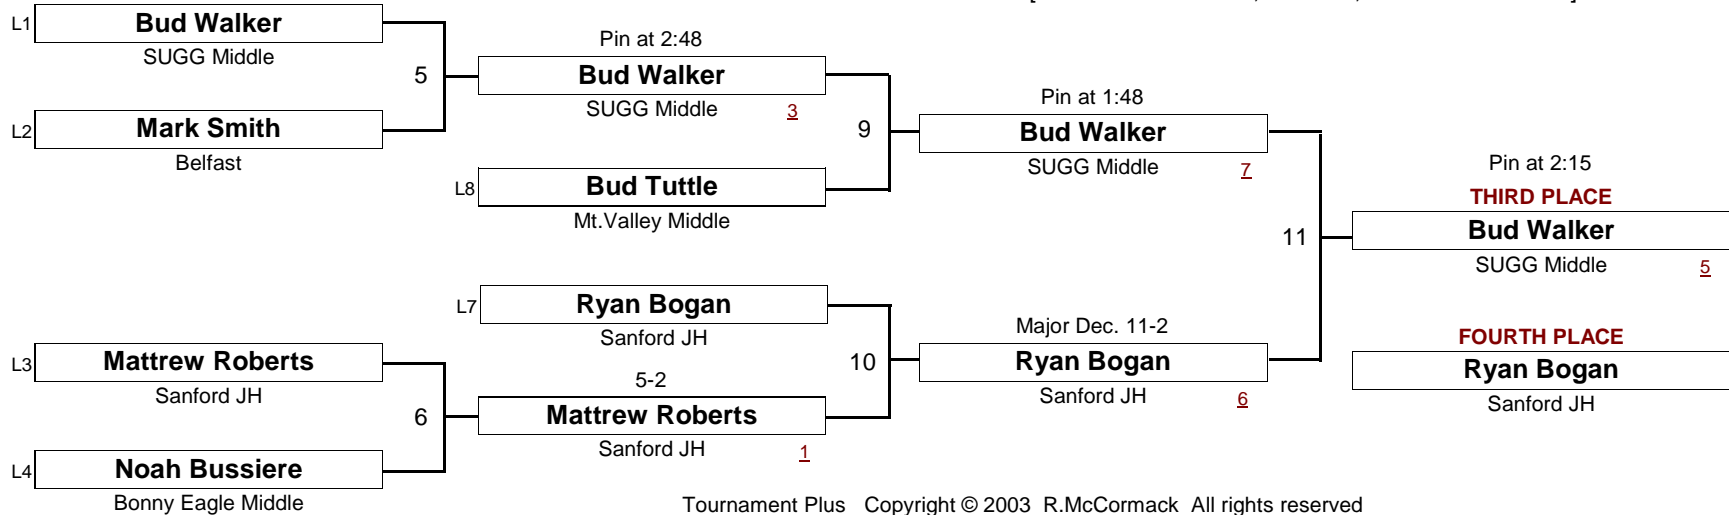

New England Wrestling Classic

April 2, 2005

[Underlined numbers, if shown, are TEAM POINTS]

SCHOOLBOY

164.0

New England Wrestling Classic

April 2, 2005

[Underlined numbers, if shown, are TEAM POINTS]