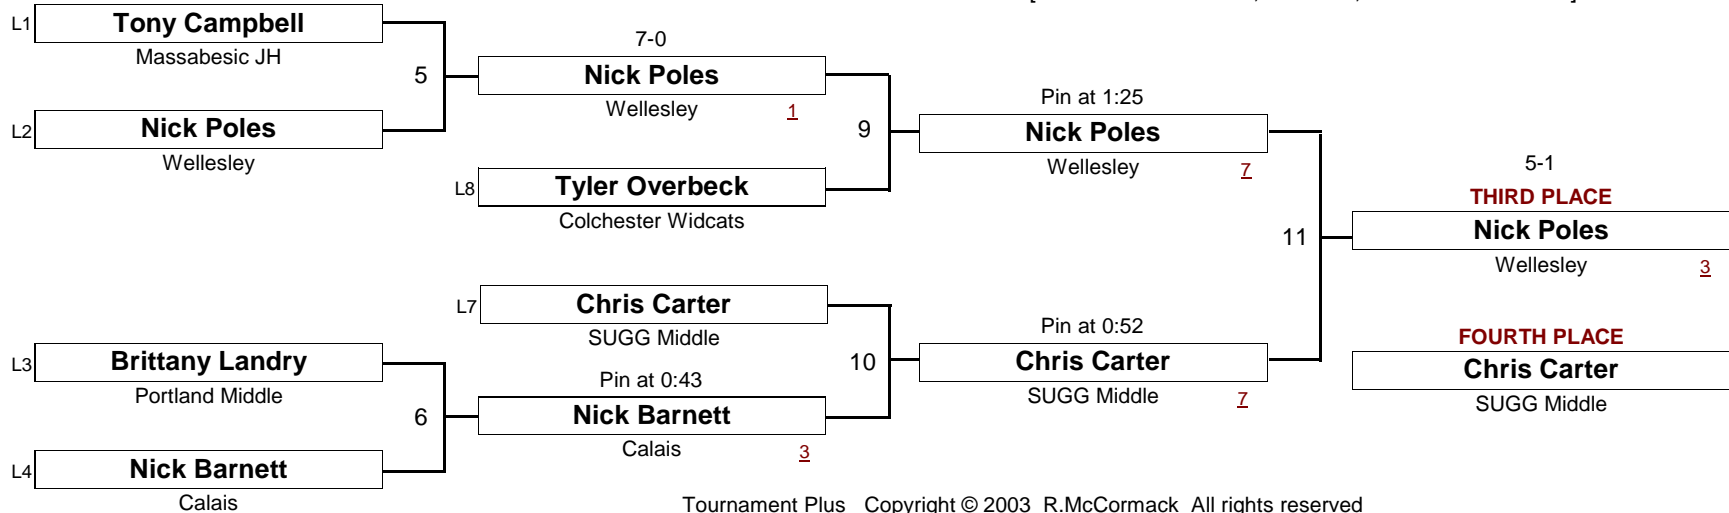

April 2, 2005

[Underlined numbers, if shown, are TEAM POINTS]

SCHOOLBOY

125.0

New England Wrestling Classic

April 2, 2005

[Underlined numbers, if shown, are TEAM POINTS]

SCHOOLBOY