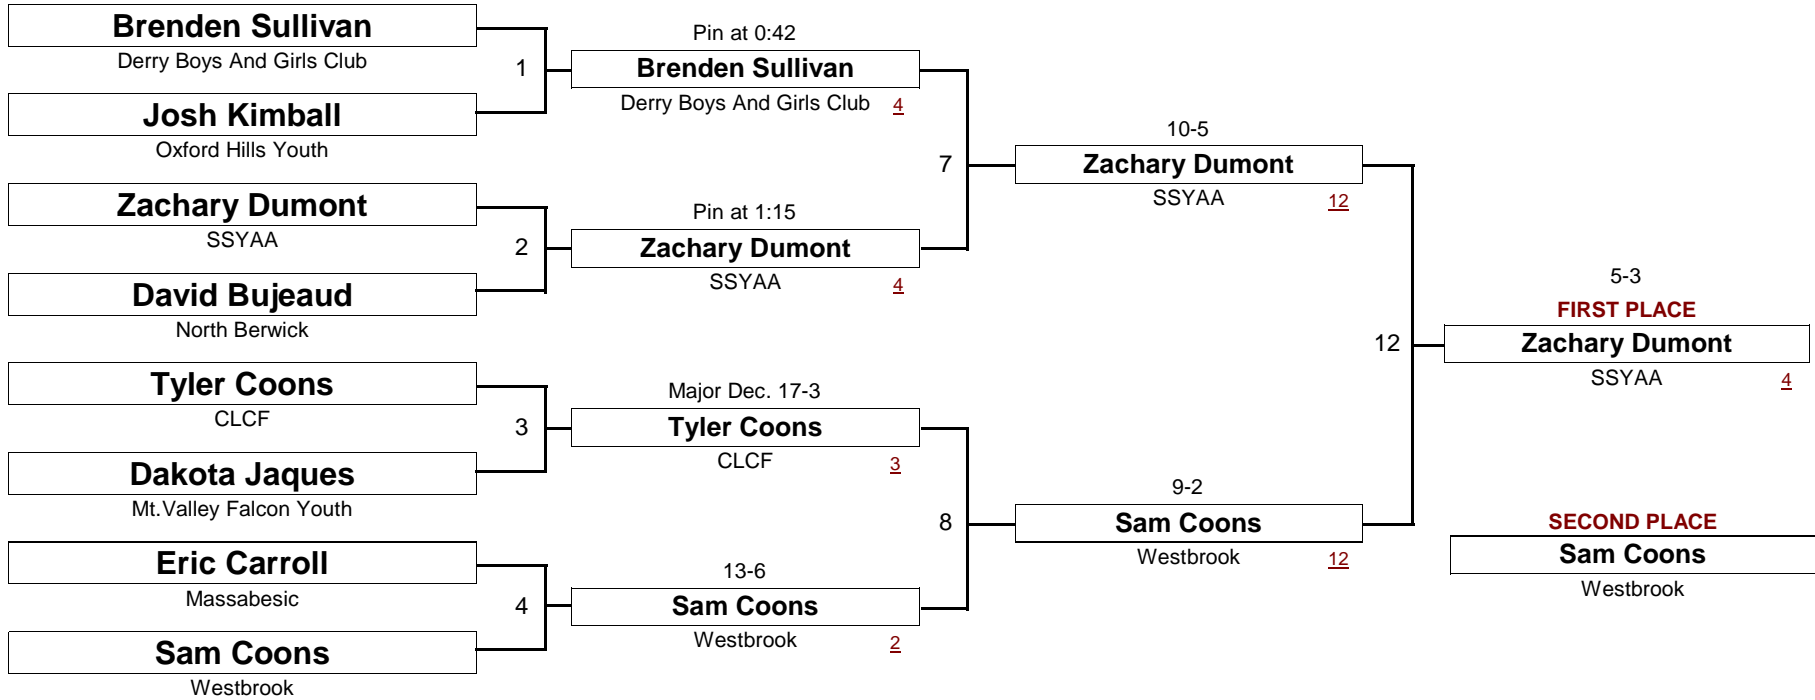

BANTAM

53.0 #

New England Wrestling Classic

April 2, 2005

DIVISION

WEIGHT