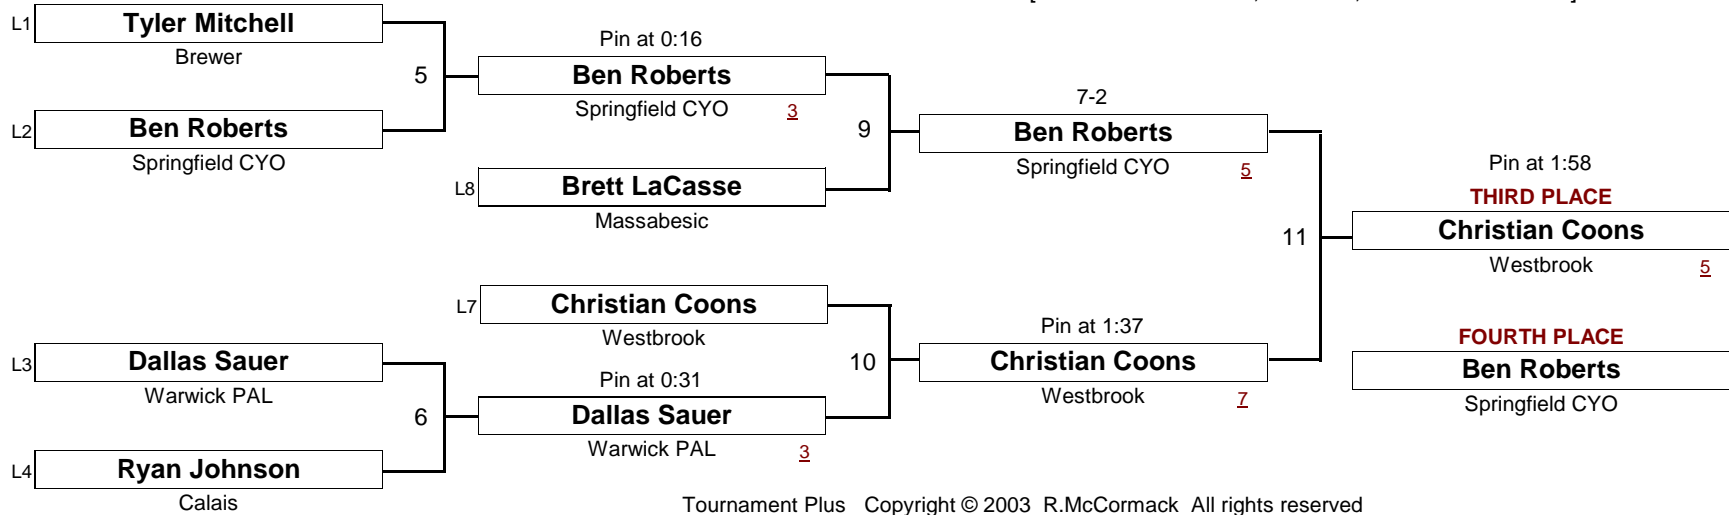

New England Wrestling Classic

April 2, 2005

[Underlined numbers, if shown, are TEAM POINTS]

MIDGET

120.0

New England Wrestling Classic

April 2, 2005

[Underlined numbers, if shown, are TEAM POINTS]