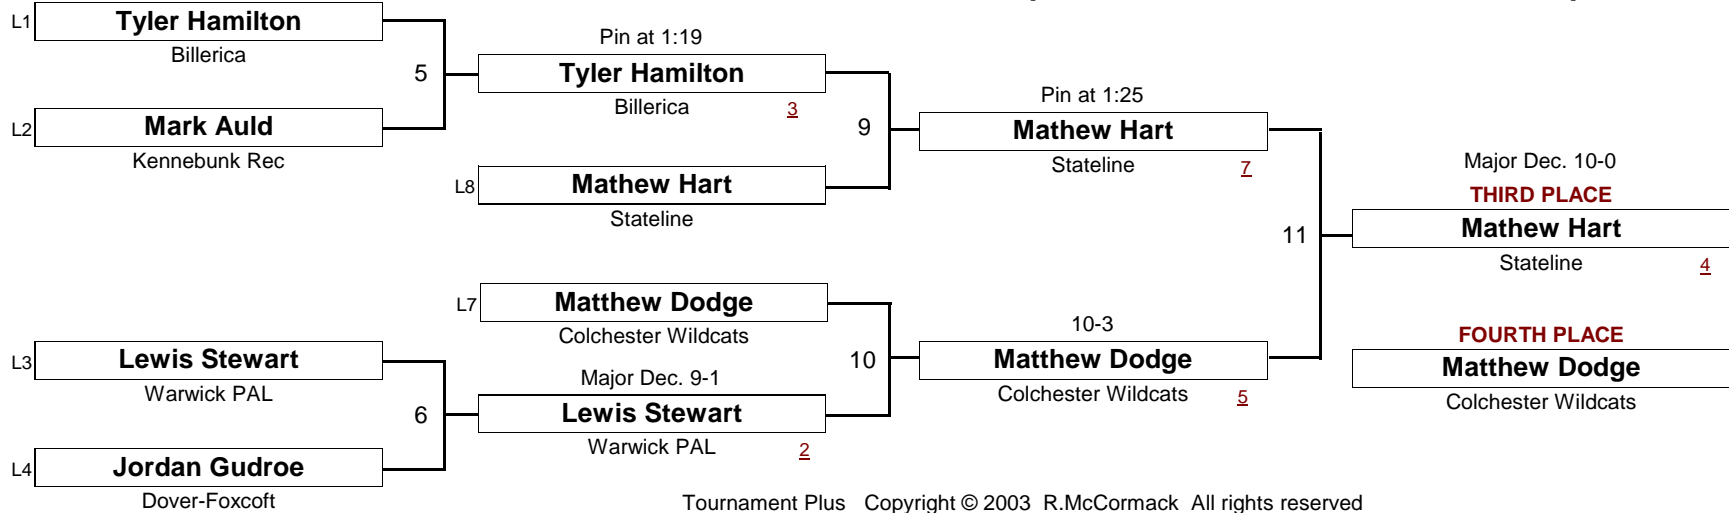

[Underlined numbers, if shown, are TEAM POINTS]