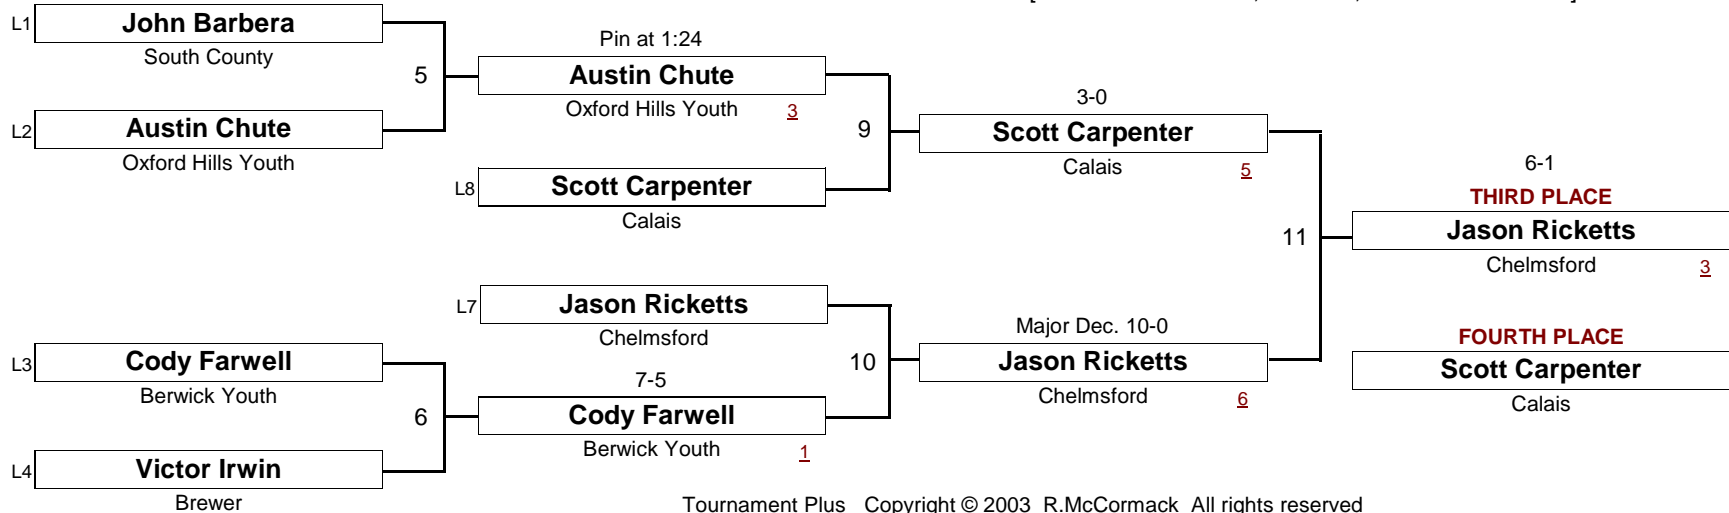

[Underlined numbers, if shown, are TEAM POINTS]

NOVICE

77.0 #

New England Wrestling Classic

April 2, 2005

DIVISION

WEIGHT

[Underlined numbers, if shown, are TEAM POINTS]