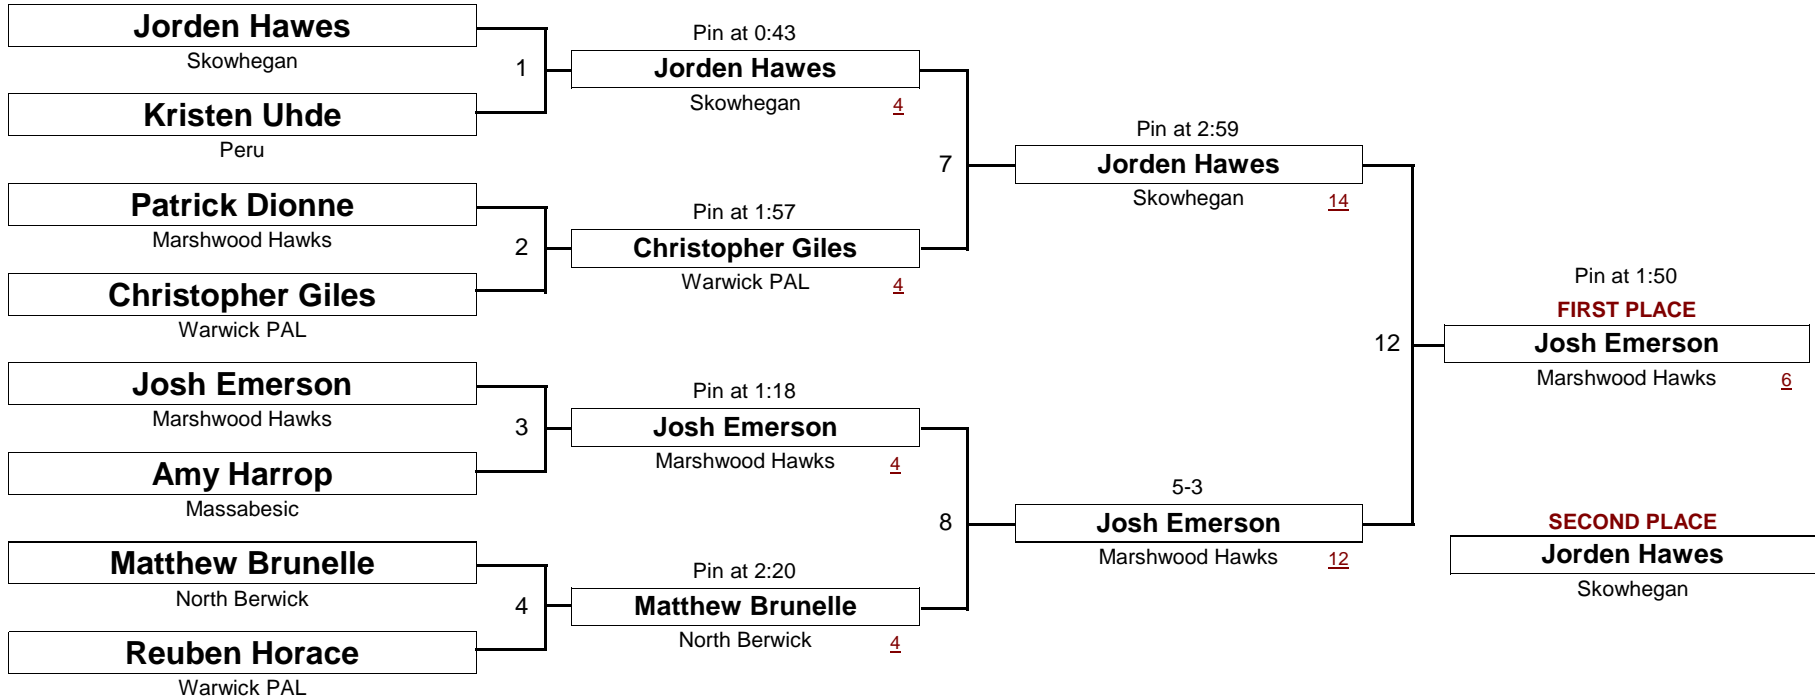

NOVICE

150.0

New England Wrestling Classic

April 2, 2005

DIVISION

WEIGHT

[Underlined numbers, if shown, are TEAM POINTS]

NOVICE