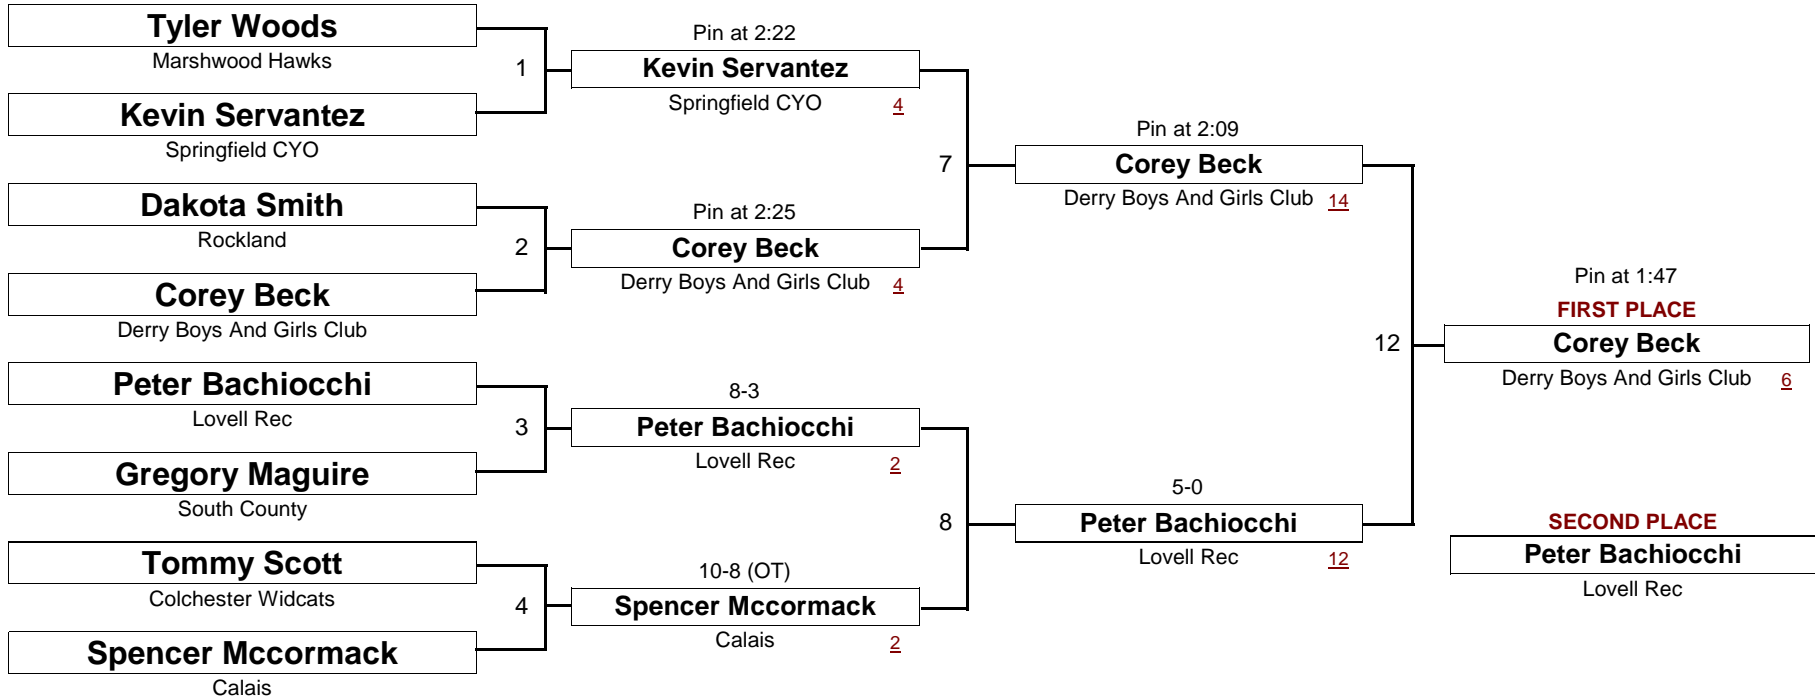

NOVICE

89.0 #

New England Wrestling Classic

April 2, 2005

DIVISION

WEIGHT

[Underlined numbers, if shown, are TEAM POINTS]

NOVICE