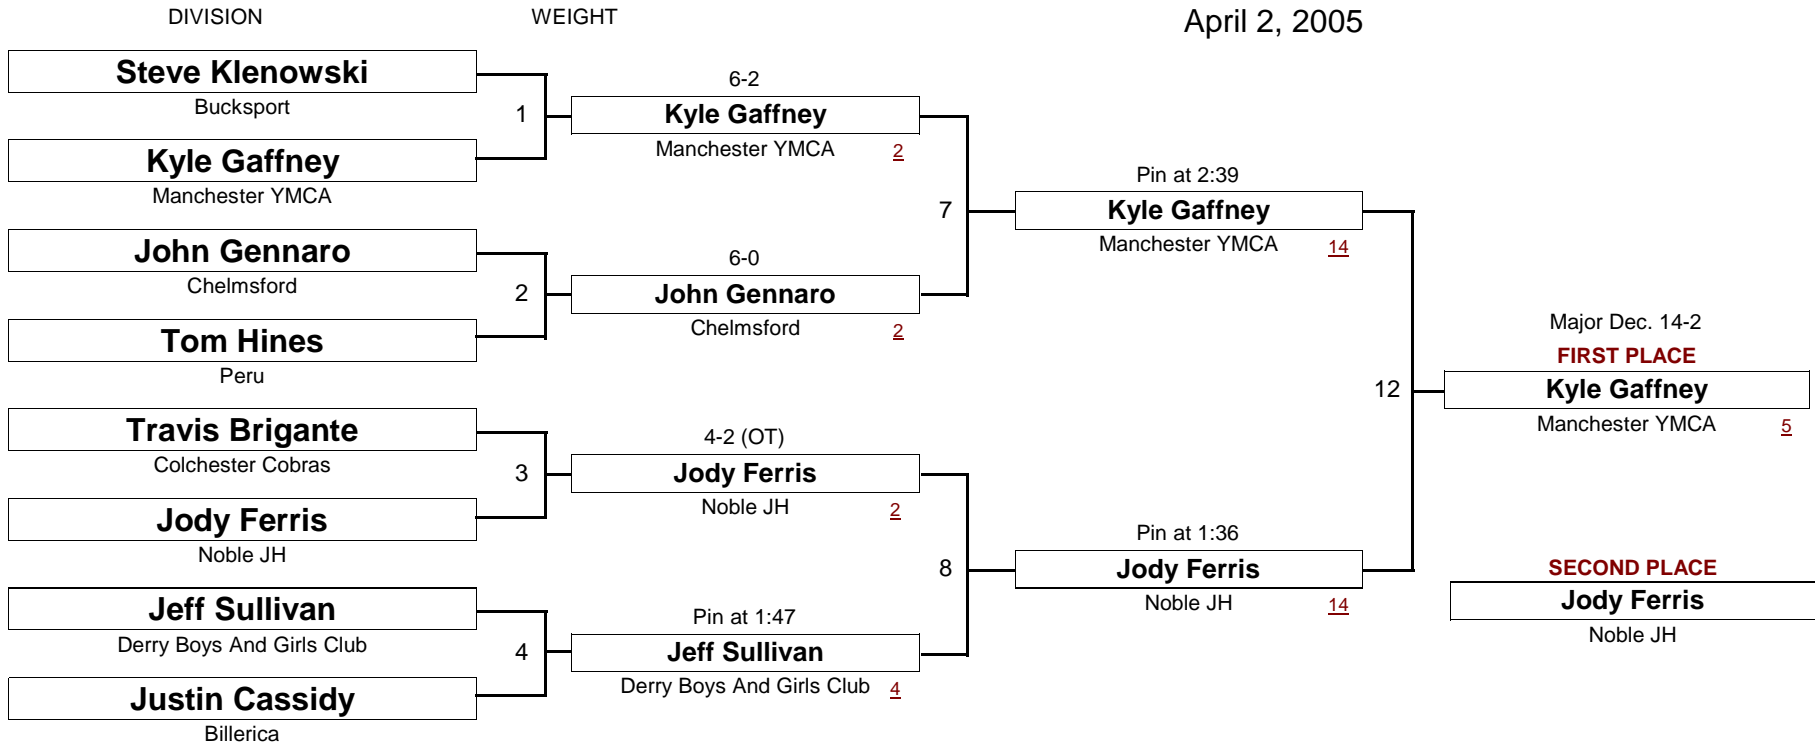

[Underlined numbers, if shown, are TEAM POINTS]

SCHOOLBOY

117.0

New England Wrestling Classic

April 2, 2005

[Underlined numbers, if shown, are TEAM POINTS]

SCHOOLBOY

118.0