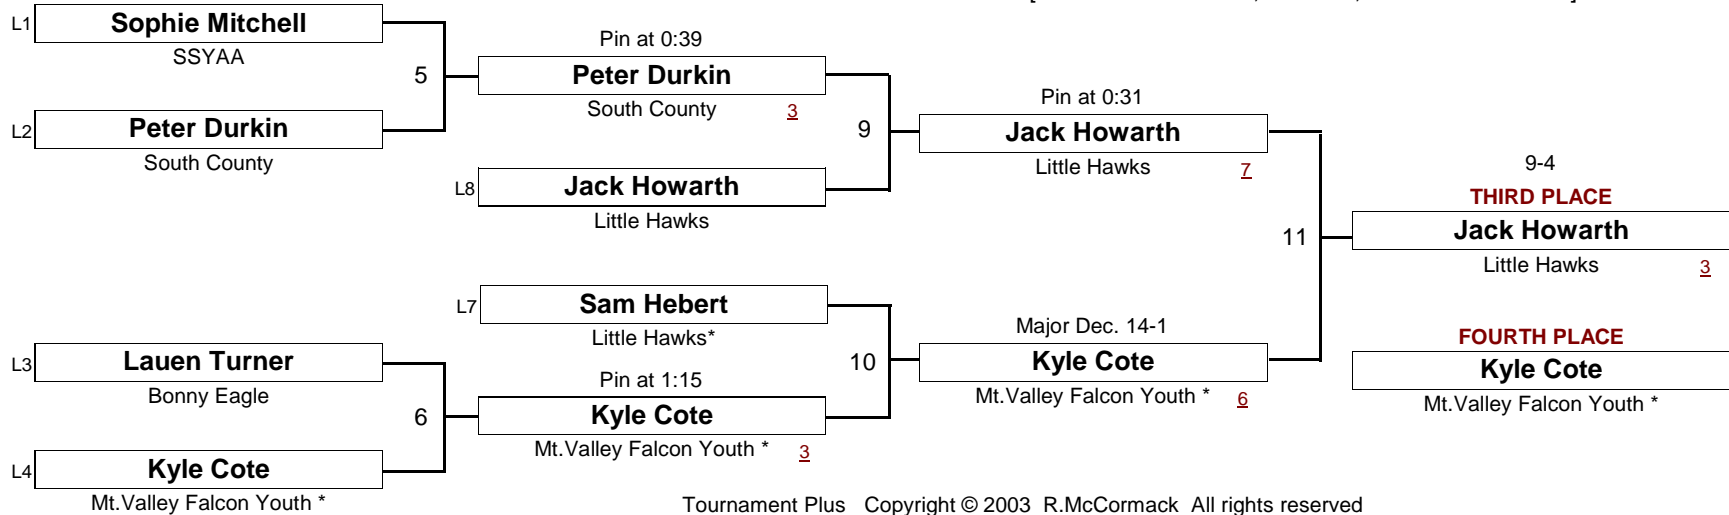

DIVISION

WEIGHT

[Underlined numbers, if shown, are TEAM POINTS]

BANTAM

DIVISION

68.5

WEIGHT

New England Wrestling Classic