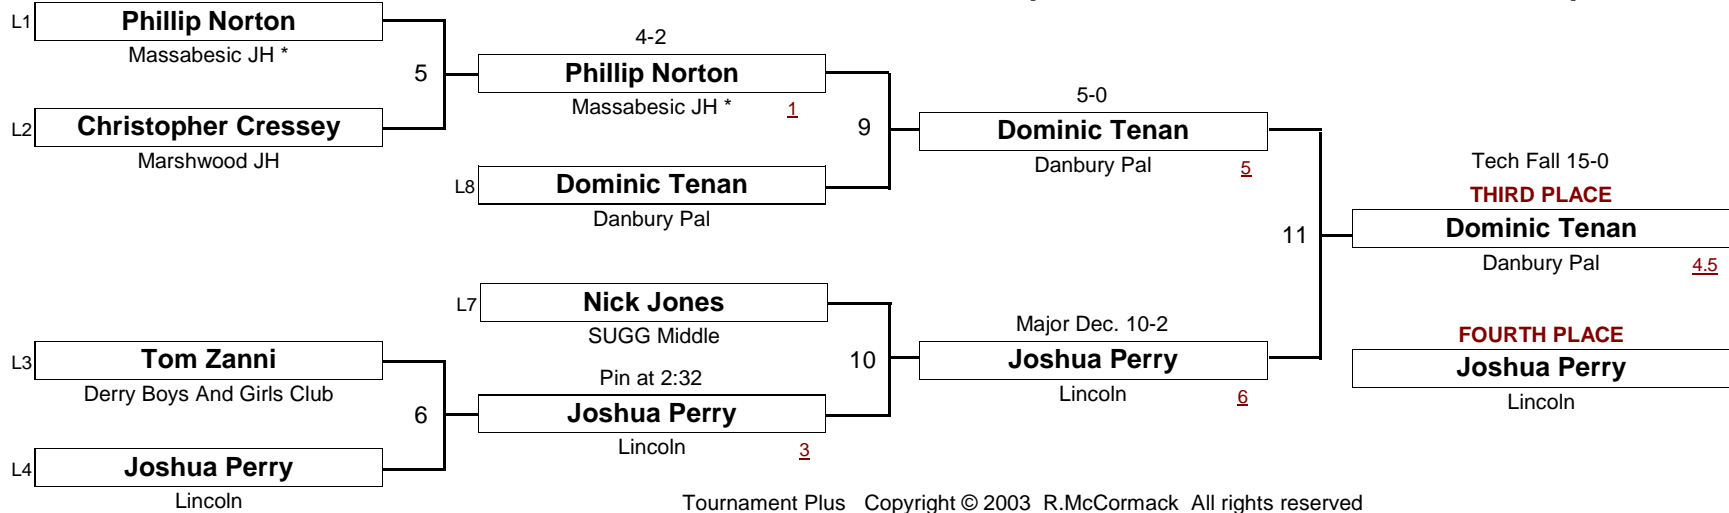

[Underlined numbers, if shown, are TEAM POINTS]