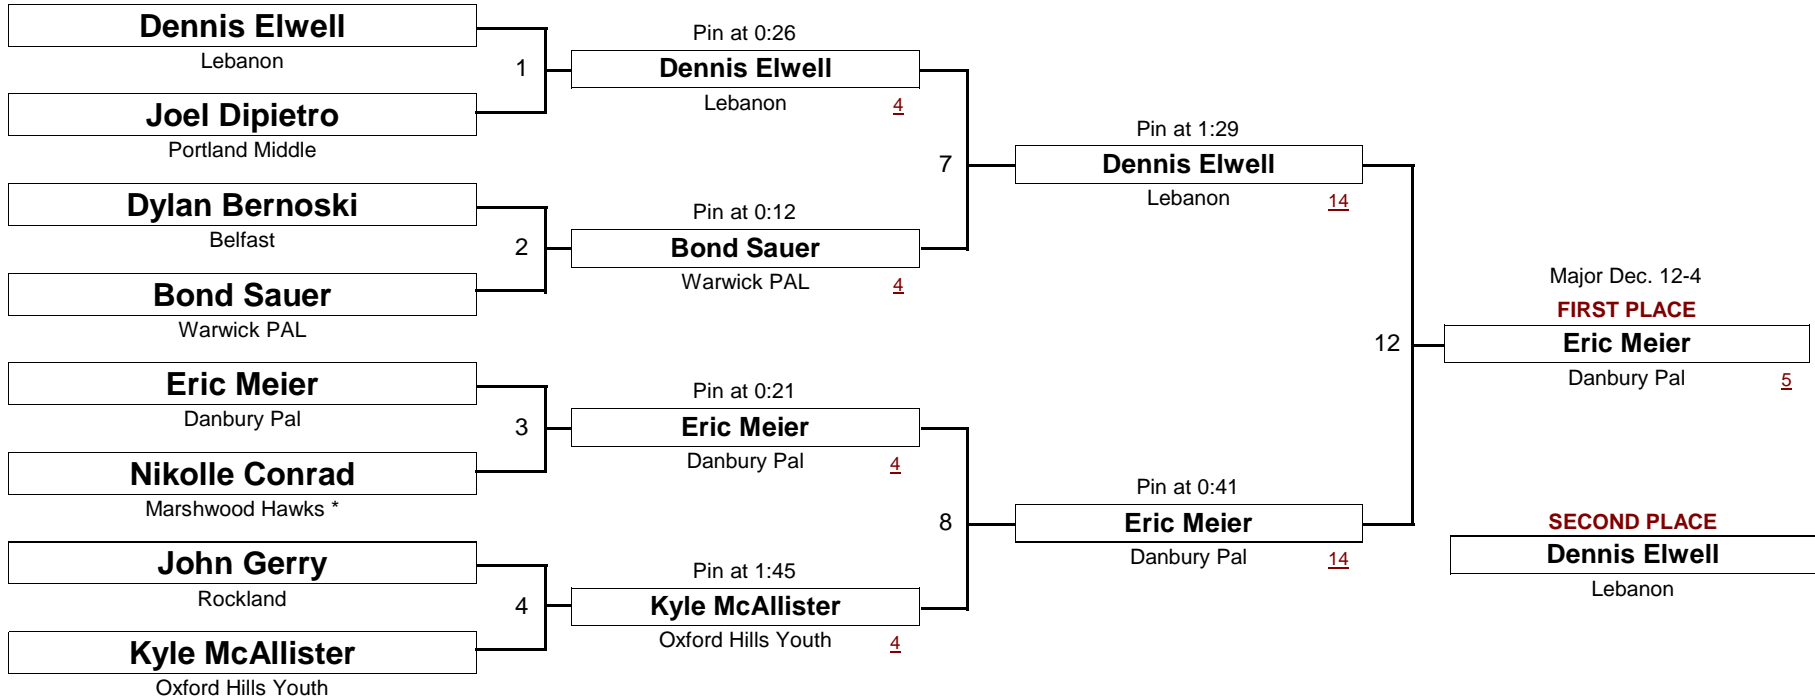

[Underlined numbers, if shown, are TEAM POINTS]

NOVICE

136.0

New England Wrestling Classic

April 2, 2005

DIVISION

WEIGHT

[Underlined numbers, if shown, are TEAM POINTS]