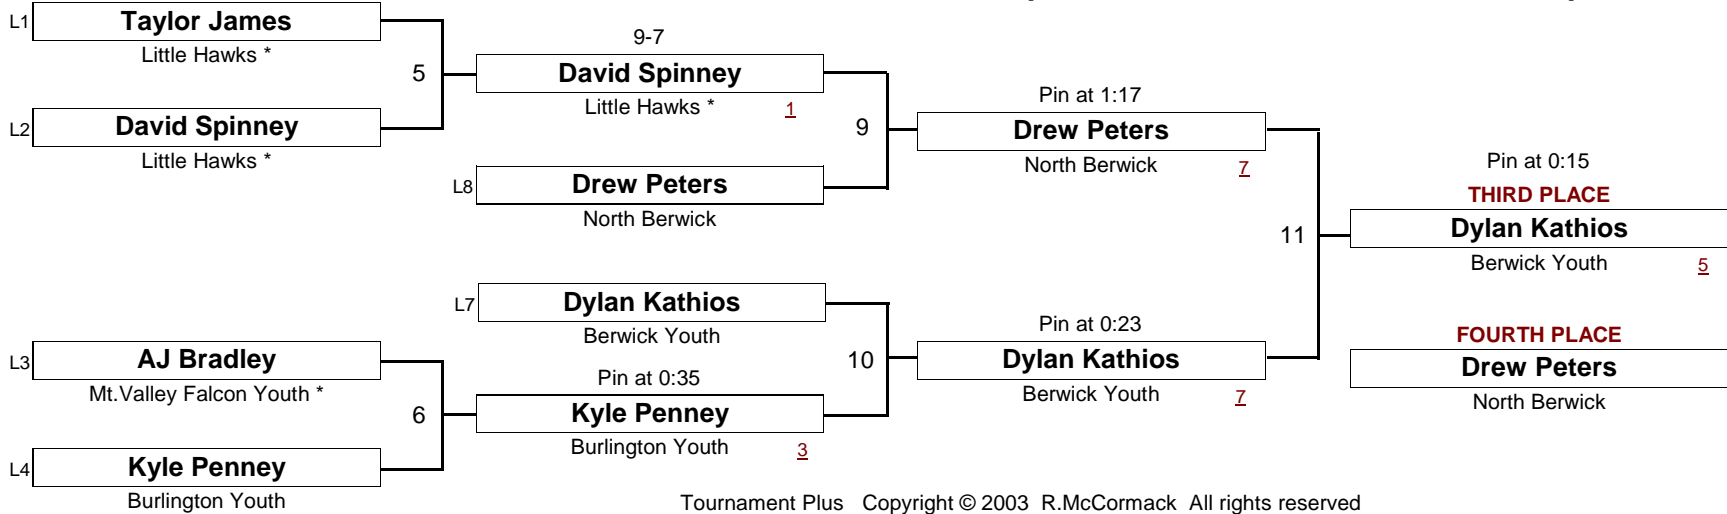

BANTAM

38.0 #

New England Wrestling Classic

April 2, 2005

DIVISION

WEIGHT

[Underlined numbers, if shown, are TEAM POINTS]

BANTAM