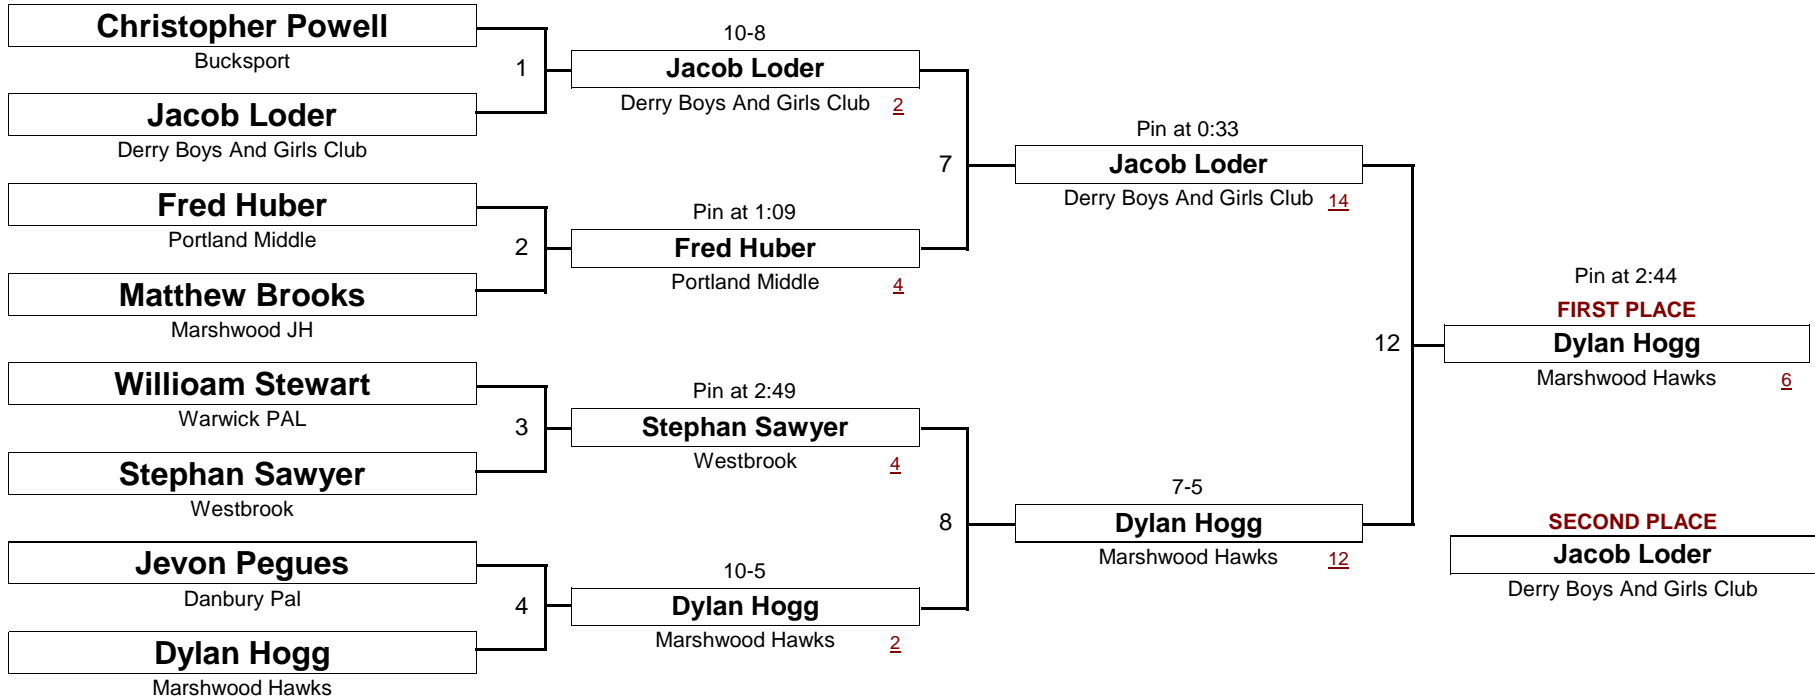

NOVICE

116.0

New England Wrestling Classic

April 2, 2005

DIVISION

WEIGHT