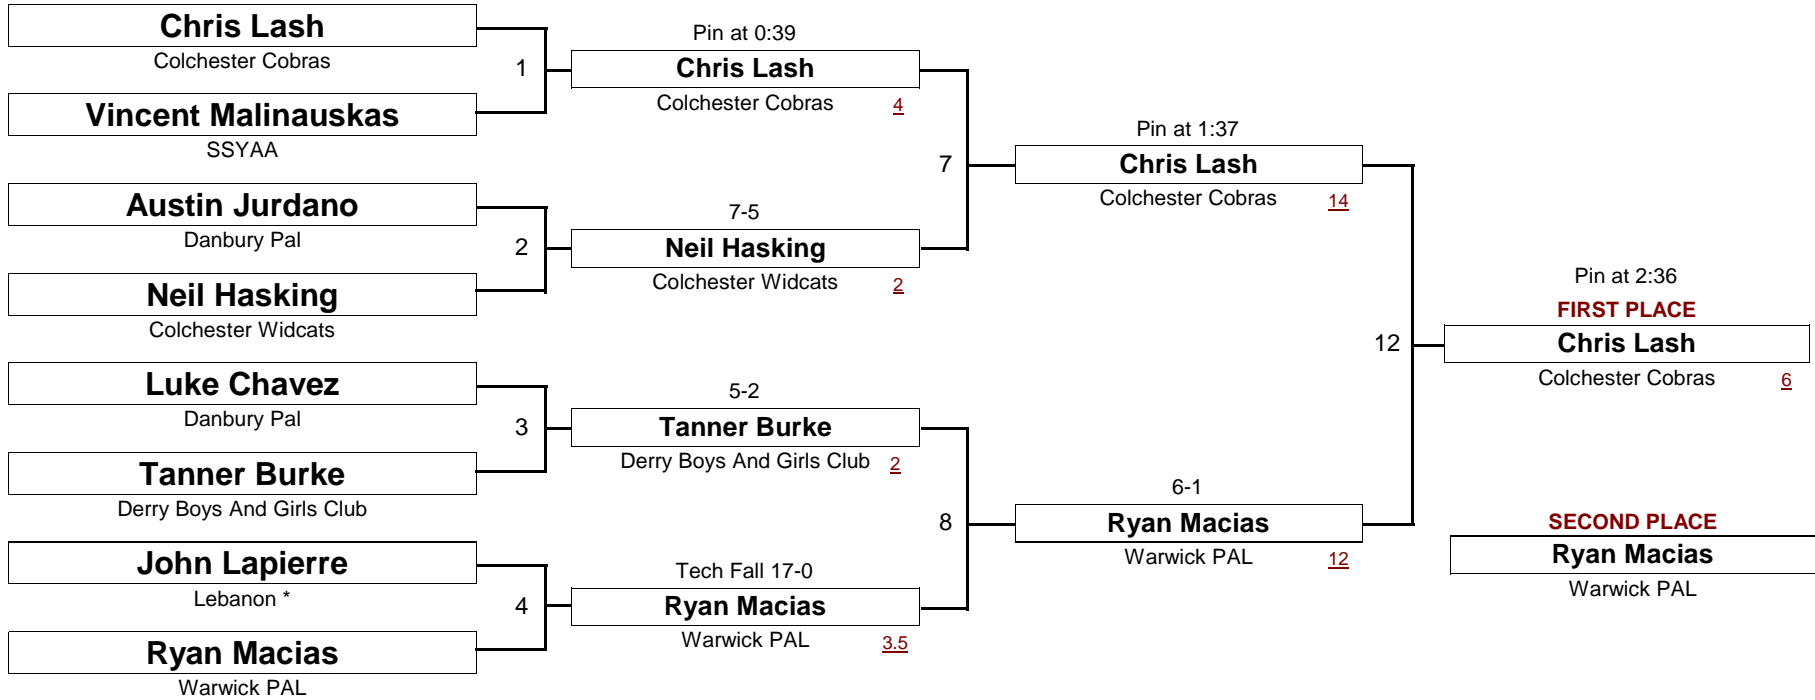

NOVICE

72.0 #

New England Wrestling Classic

April 2, 2005

DIVISION

WEIGHT