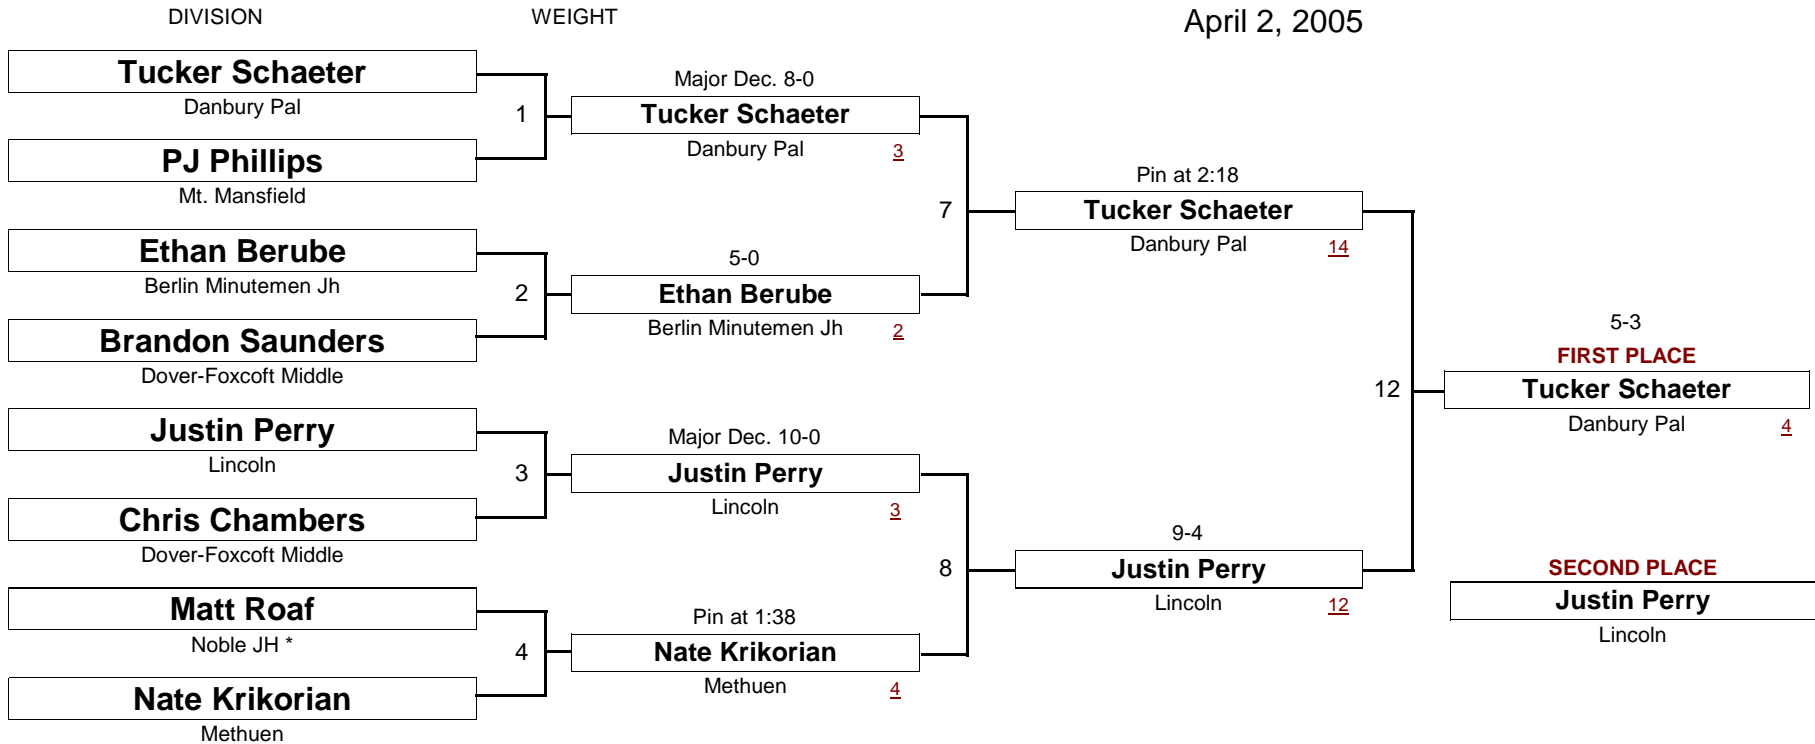

SCHOOLBOY

121.0

New England Wrestling Classic

April 2, 2005