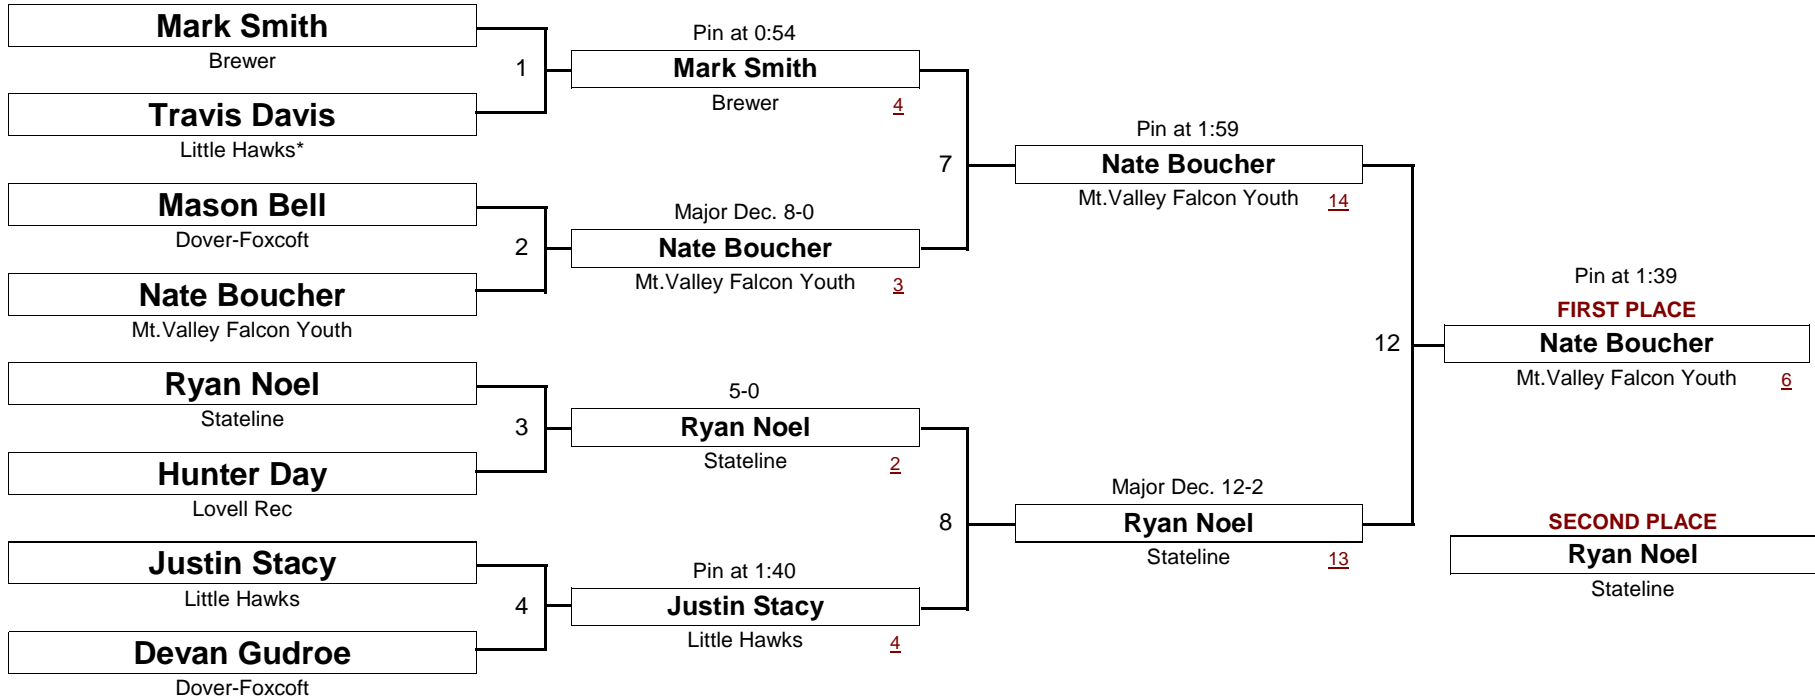

BANTAM

58.0 #

New England Wrestling Classic

April 2, 2005

DIVISION

WEIGHT