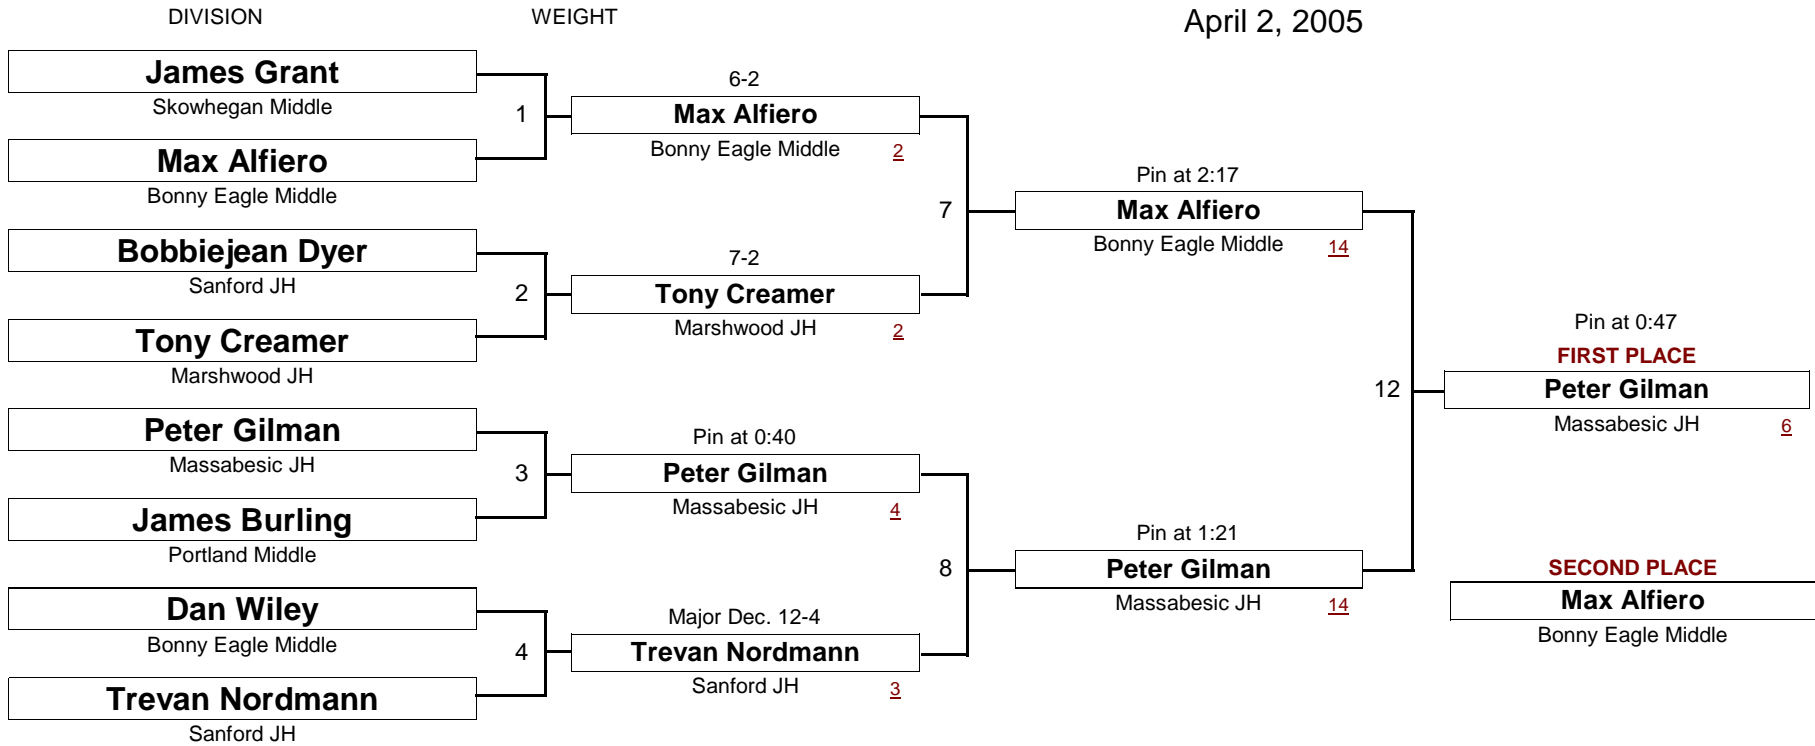

SCHOOLBOY

134.0

New England Wrestling Classic

April 2, 2005