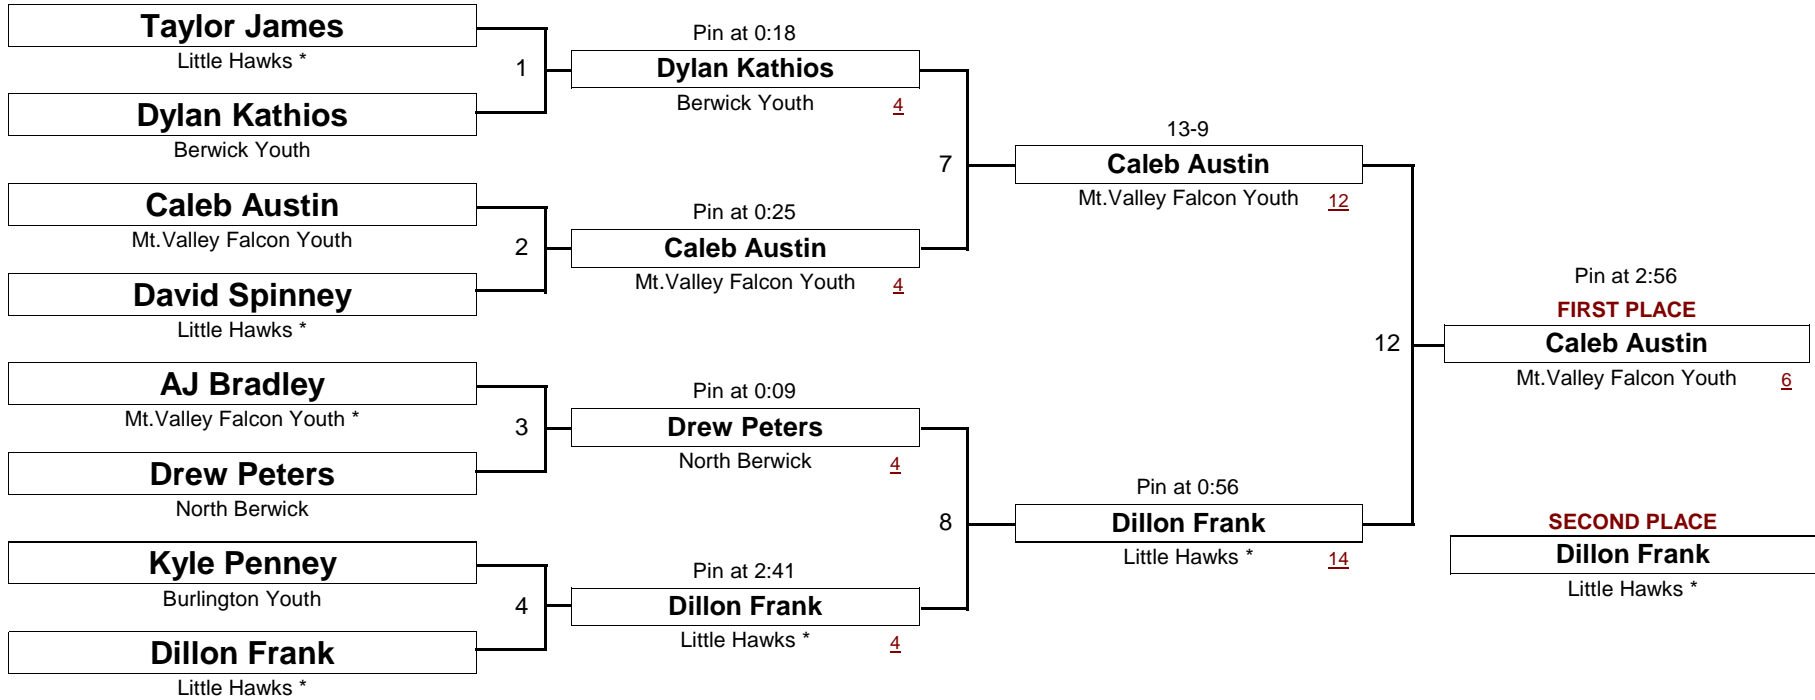

BANTAM

38.0 #

New England Wrestling Classic

April 2, 2005

DIVISION

WEIGHT

[Underlined numbers, if shown, are TEAM POINTS]

BANTAM