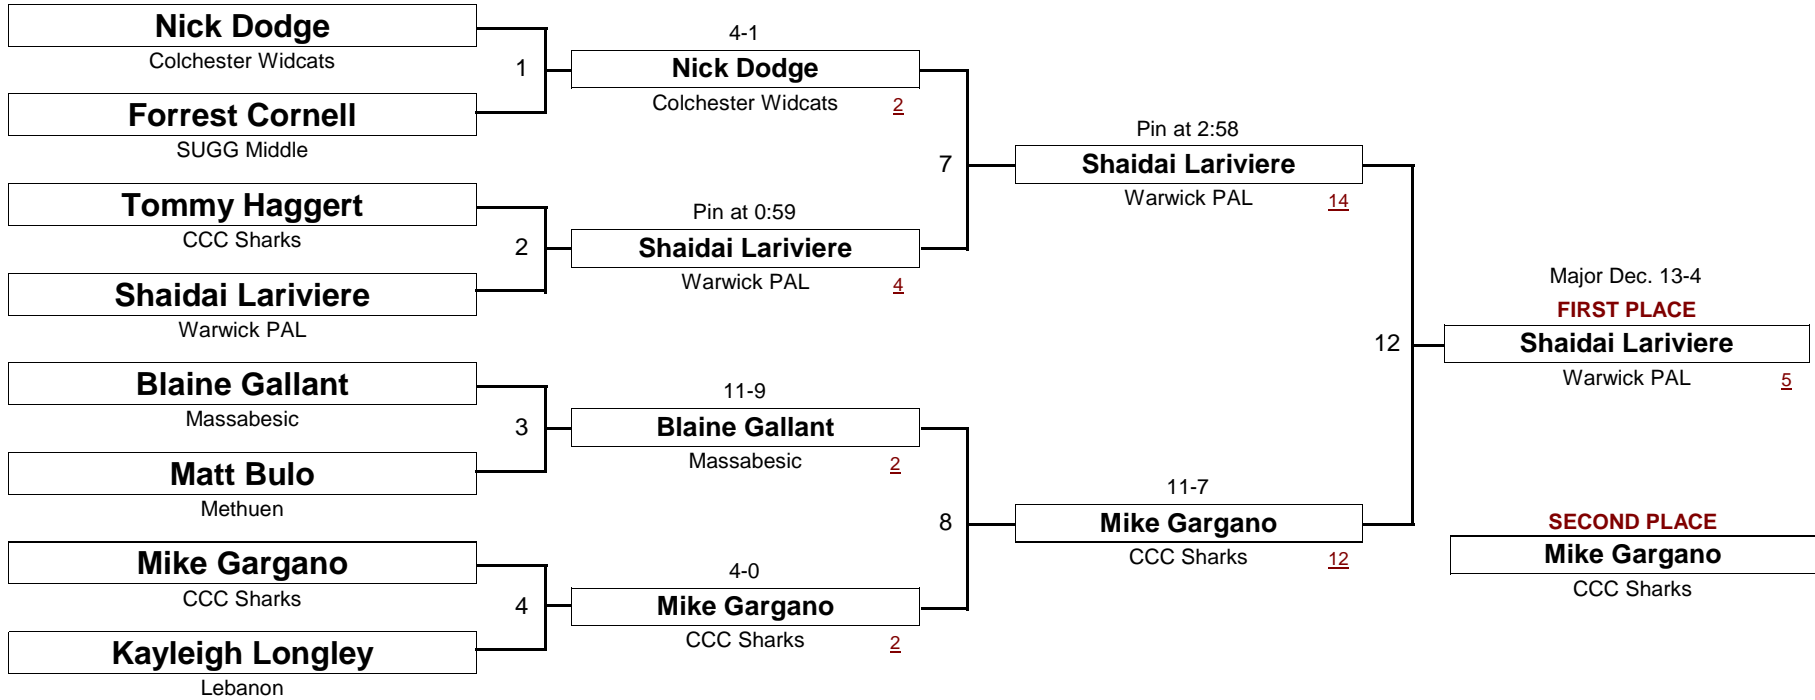

NOVICE

70.0 #

New England Wrestling Classic

April 2, 2005

DIVISION

WEIGHT