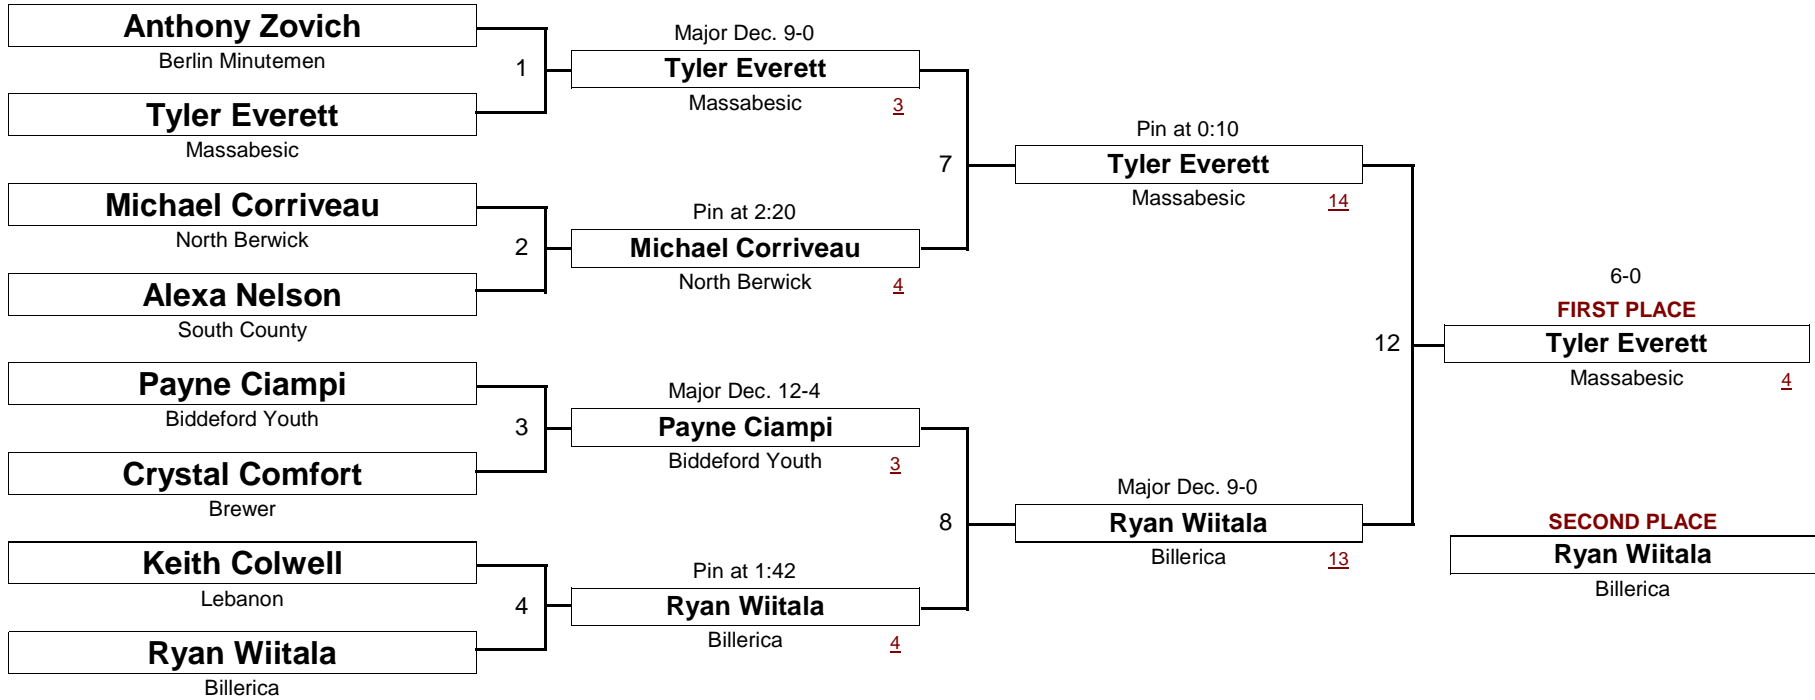

MIDGET

54.0 #

New England Wrestling Classic

April 2, 2005

DIVISION

WEIGHT