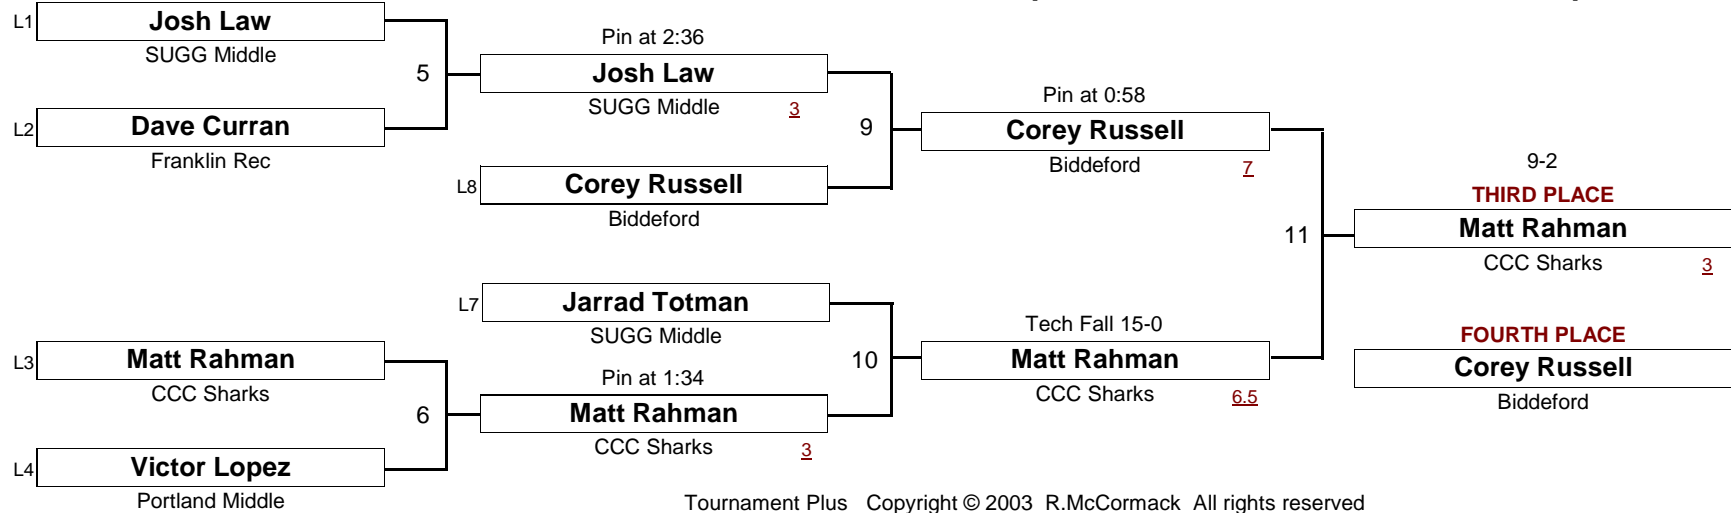

[Underlined numbers, if shown, are TEAM POINTS]