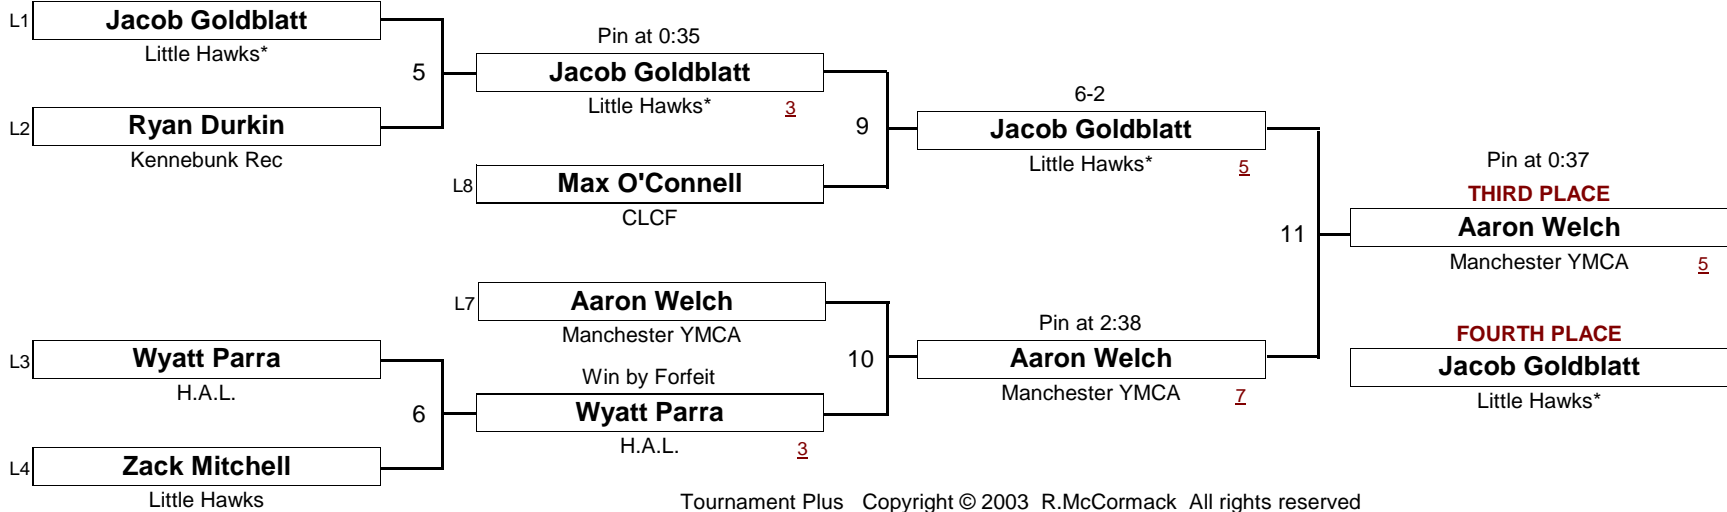

[Underlined numbers, if shown, are TEAM POINTS]