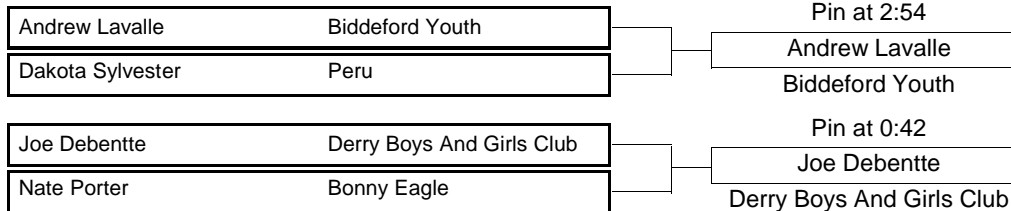

NOVICE

DIVISION

200.0

WEIGHT

New England Wrestling Classic

April 2, 2005

4-PERSON "ROUND ROBIN" FORMAT

(Everyone Wrestles 3 Matches)

Andrew Lavalle - Biddeford Youth

Joe Debentte - Derry Boys And Girls Club

Nate Porter - Bonny Eagle

Dakota Sylvester - Peru

ROUND 1