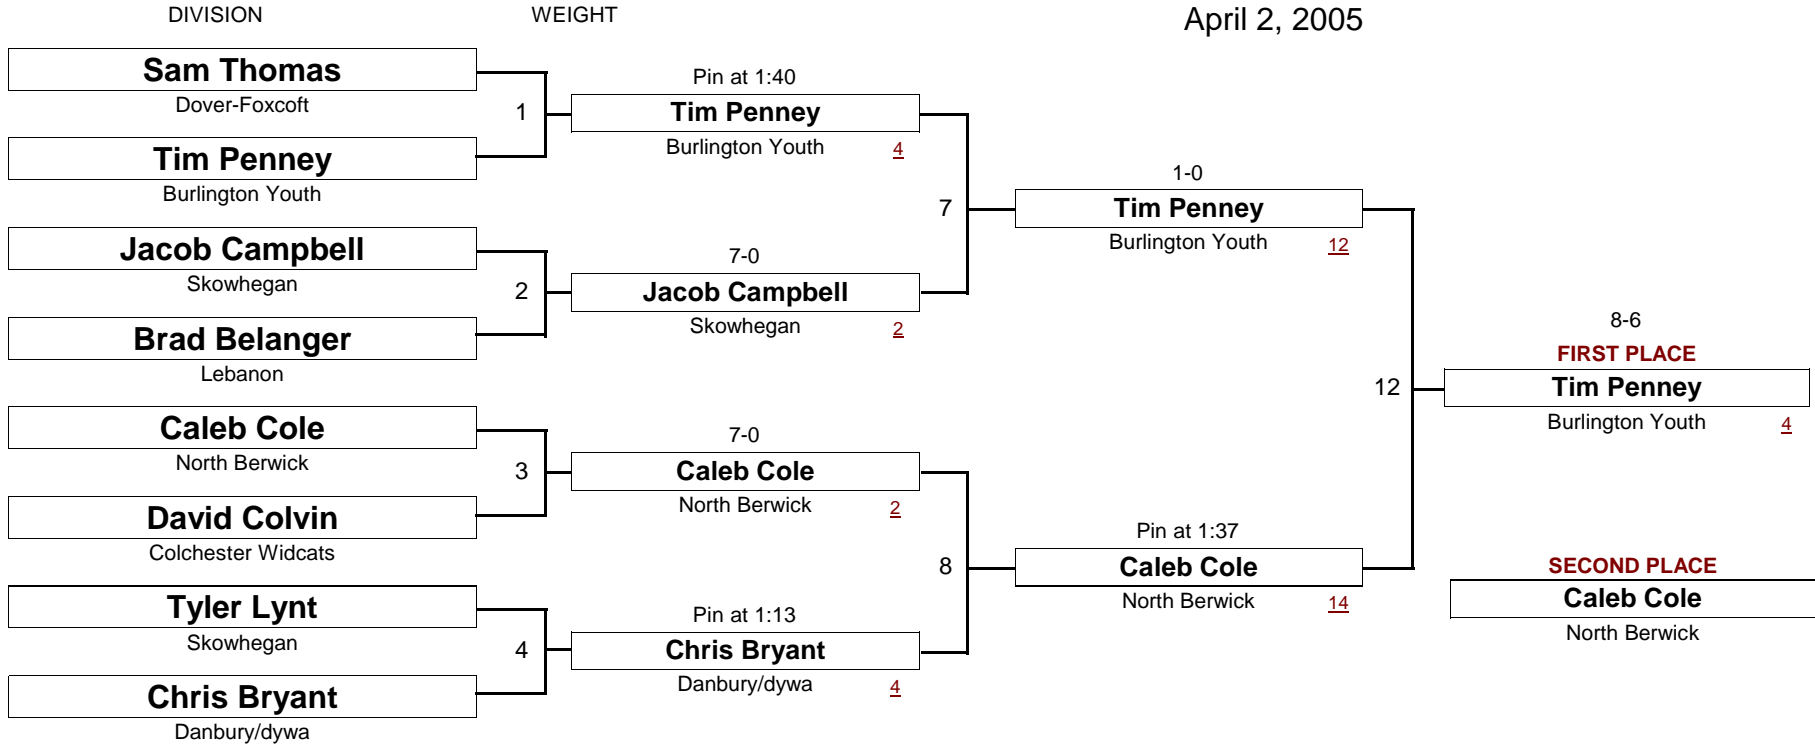

MIDGET

69.0 #

New England Wrestling Classic

April 2, 2005