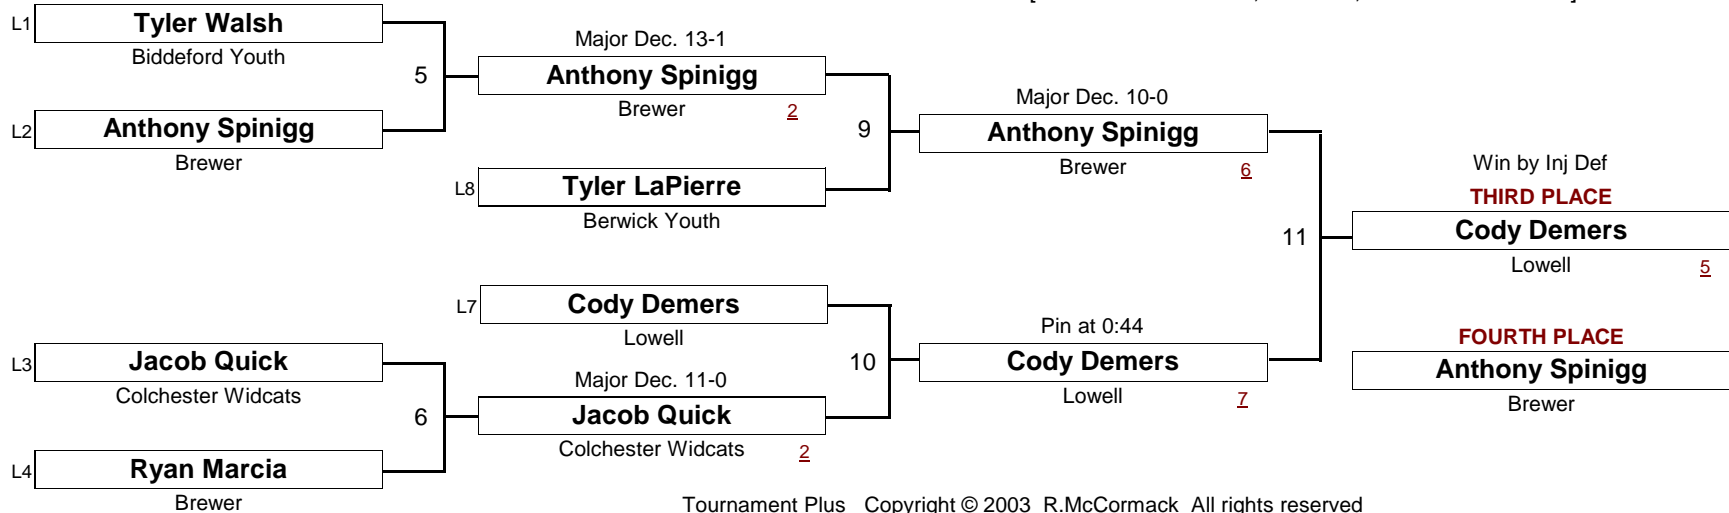

[Underlined numbers, if shown, are TEAM POINTS]

MIDGET

64.0 #

New England Wrestling Classic

April 2, 2005

DIVISION

WEIGHT

[Underlined numbers, if shown, are TEAM POINTS]