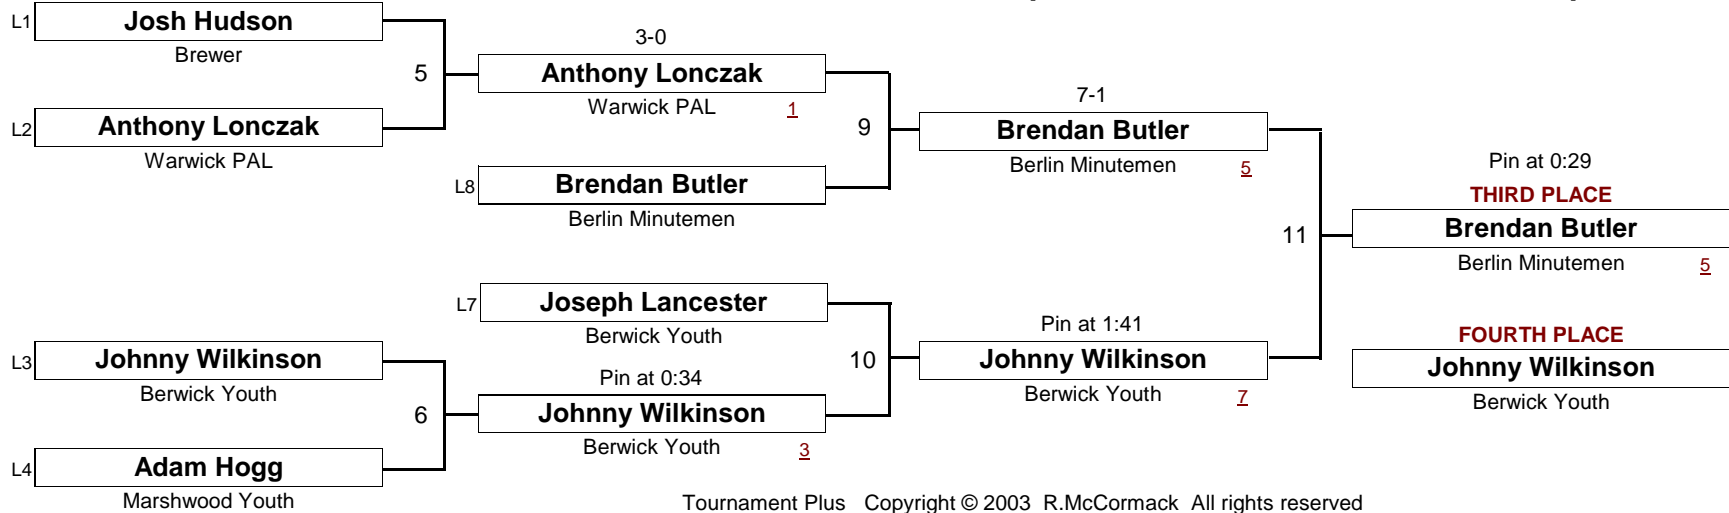

[Underlined numbers, if shown, are TEAM POINTS]