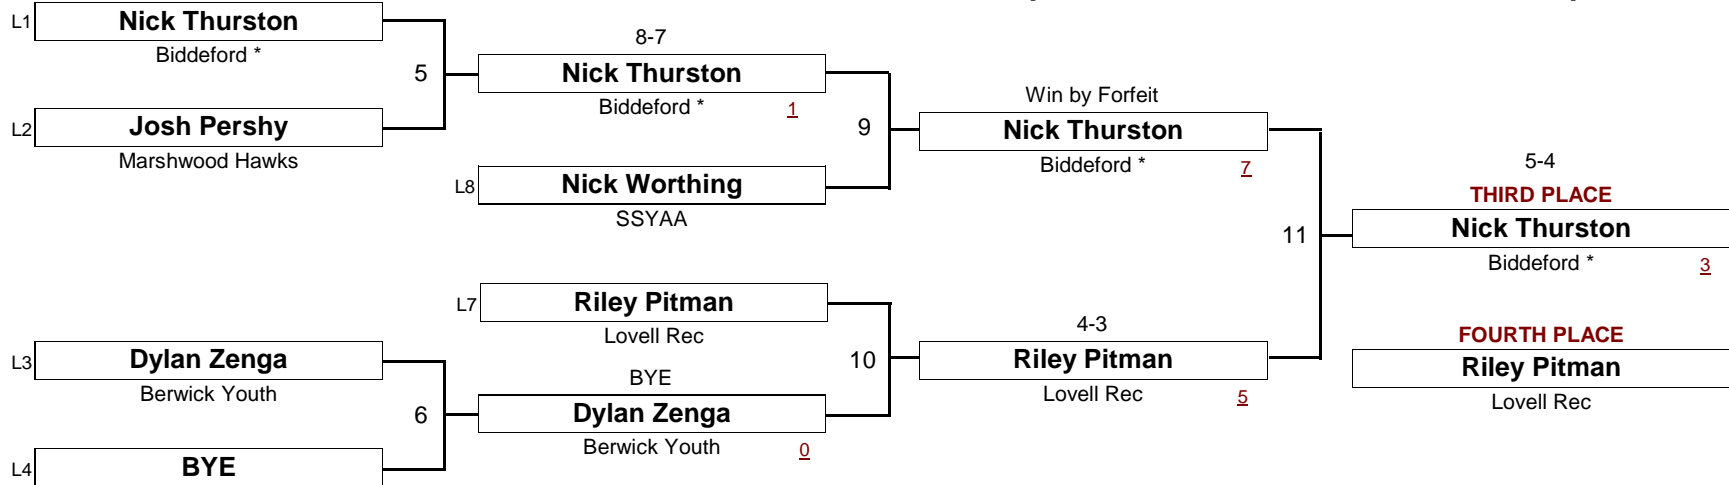

[Underlined numbers, if shown, are TEAM POINTS]