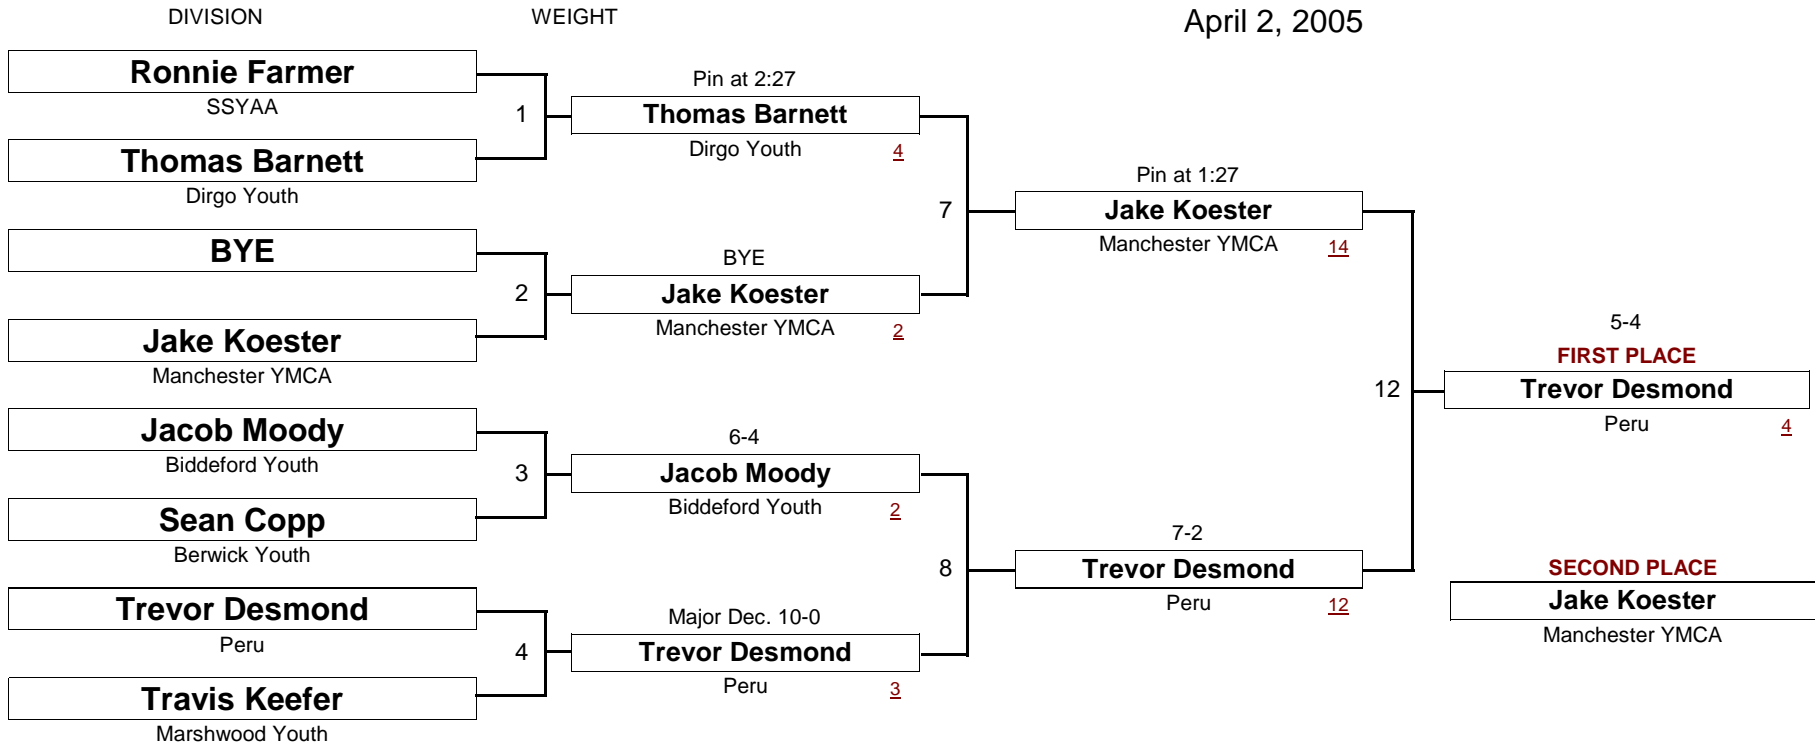

New England Wrestling Classic

April 2, 2005

[Underlined numbers, if shown, are TEAM POINTS]

MIDGET

120.0

New England Wrestling Classic

April 2, 2005

[Underlined numbers, if shown, are TEAM POINTS]