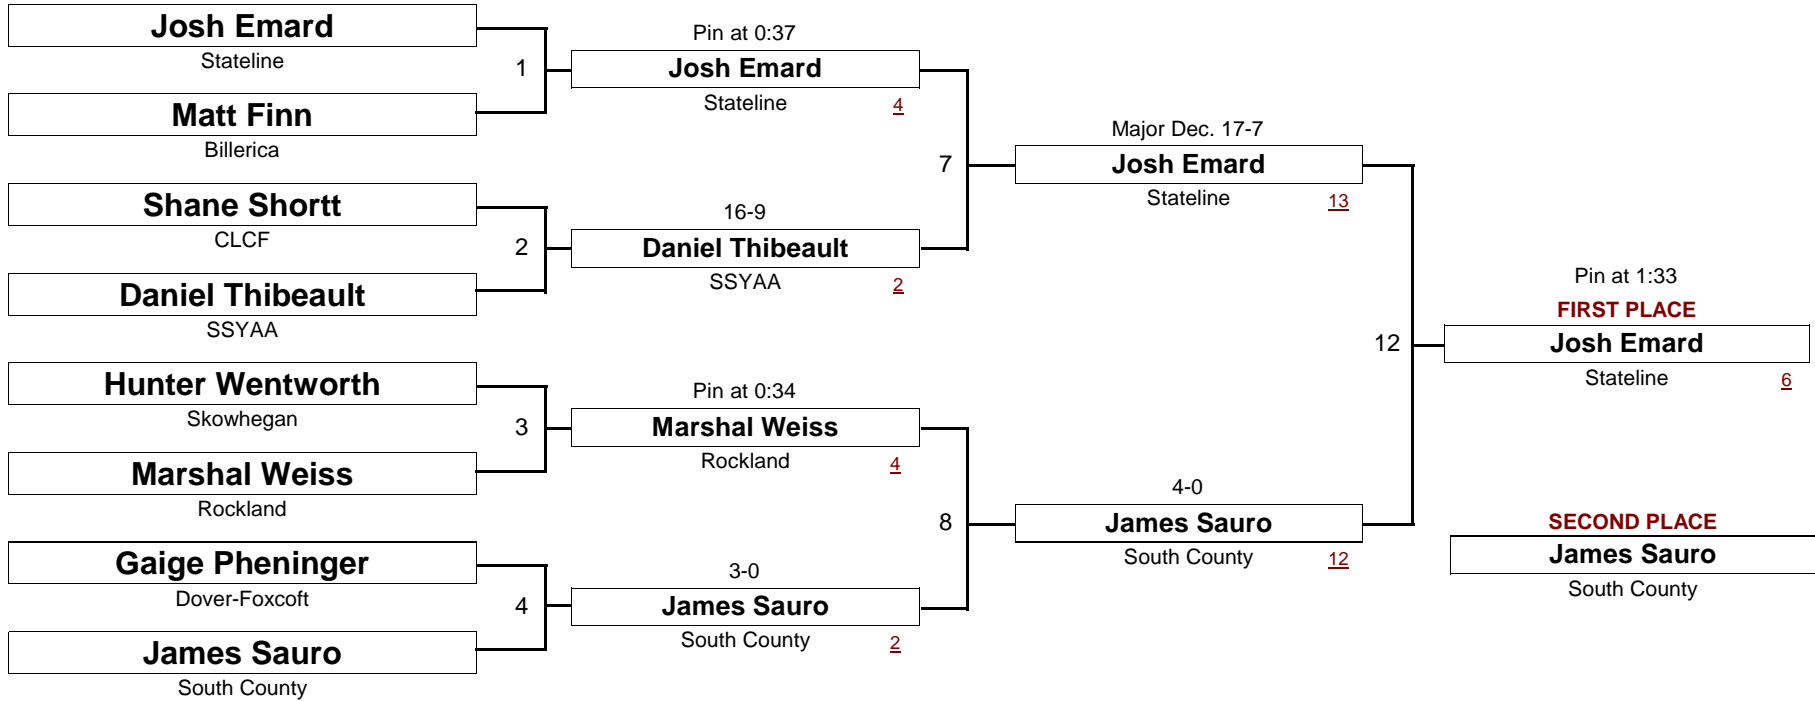

BANTAM

60.0 #

New England Wrestling Classic

April 2, 2005

DIVISION

WEIGHT