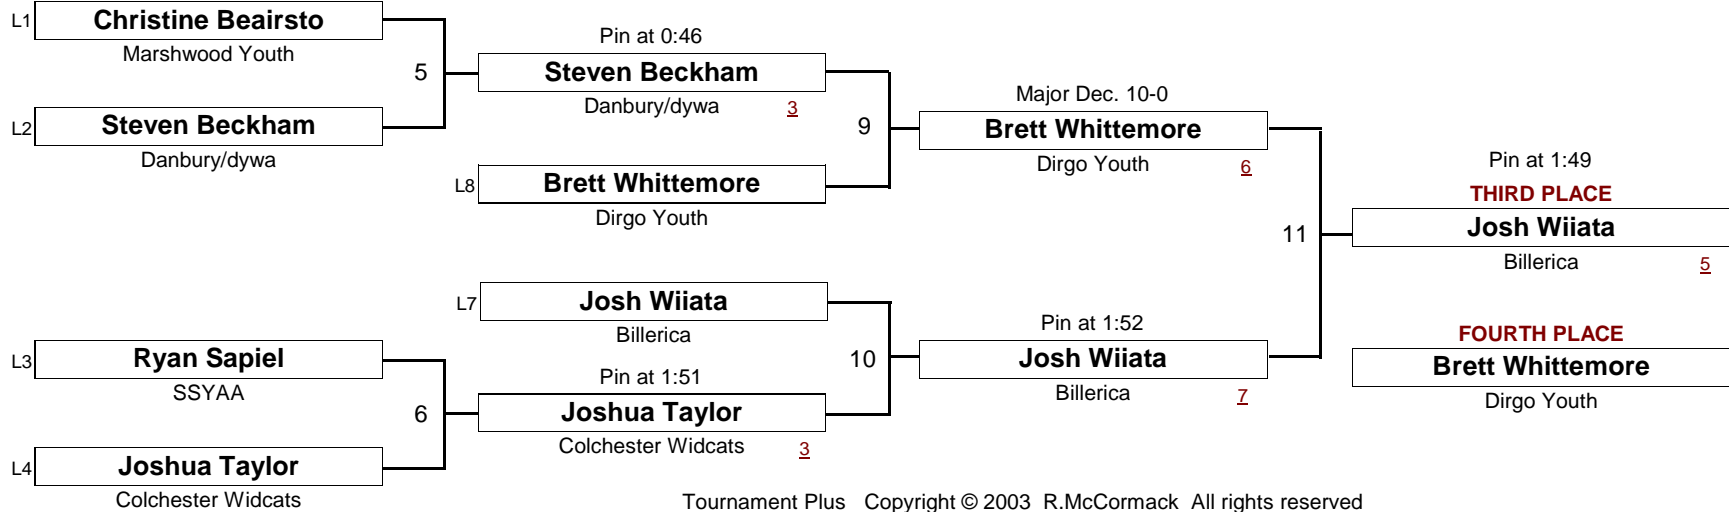

[Underlined numbers, if shown, are TEAM POINTS]