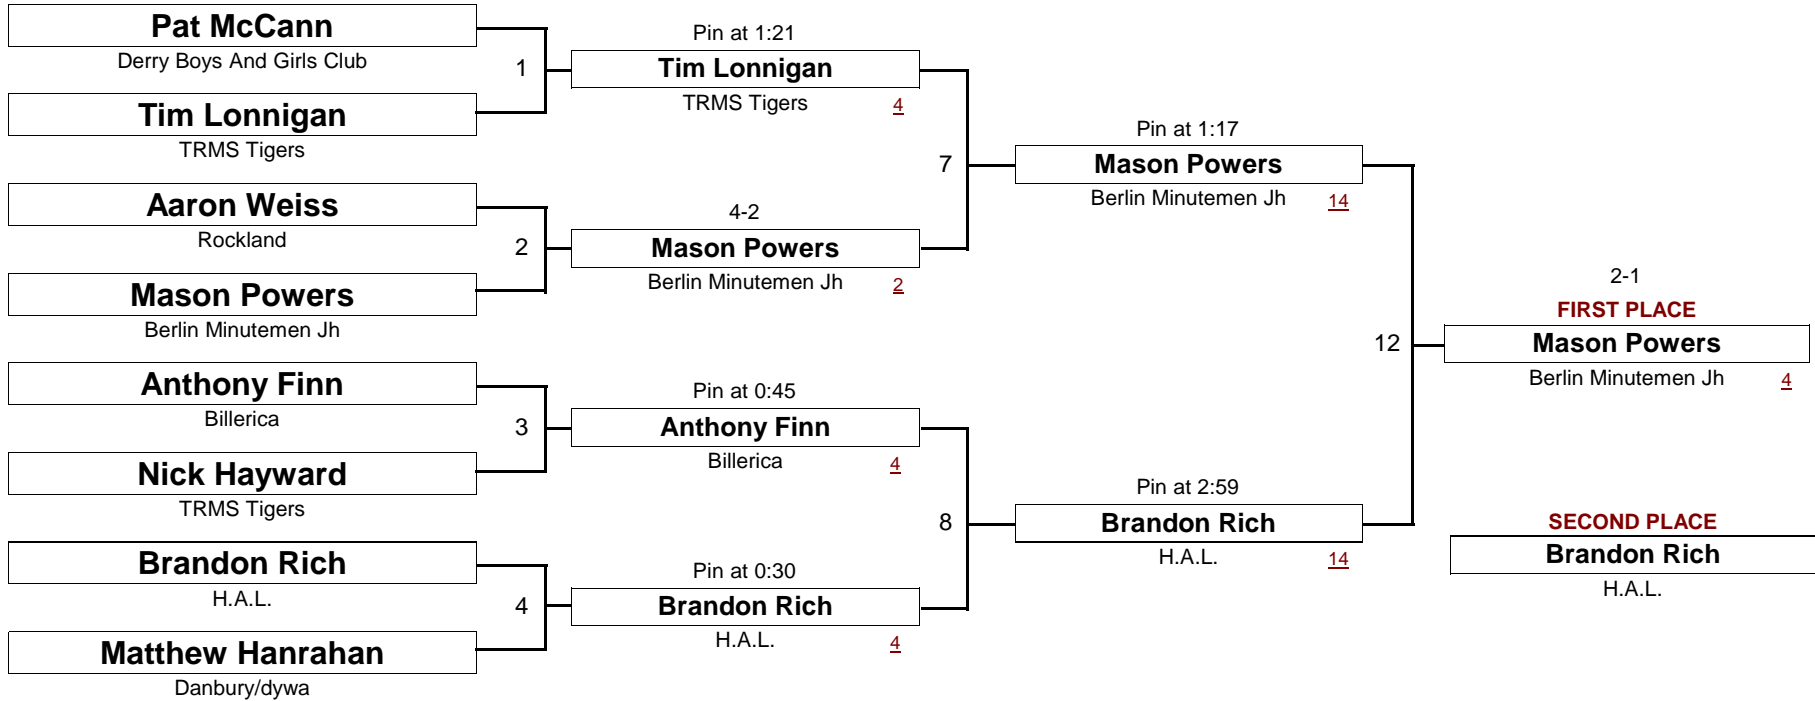

NOVICE

105.0

New England Wrestling Classic

April 2, 2005

DIVISION

WEIGHT

[Underlined numbers, if shown, are TEAM POINTS]

NOVICE