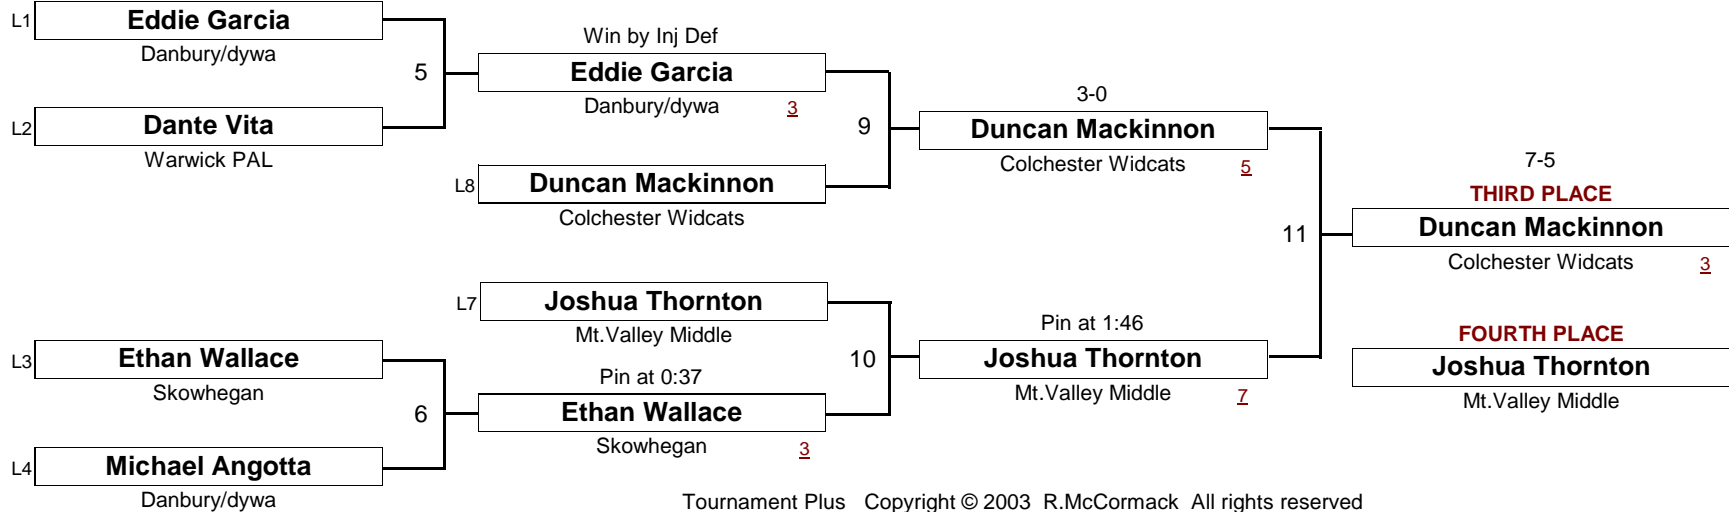

91.0 #

New England Wrestling Classic

April 2, 2005

DIVISION

WEIGHT

[Underlined numbers, if shown, are TEAM POINTS]

NOVICE

95.0 #