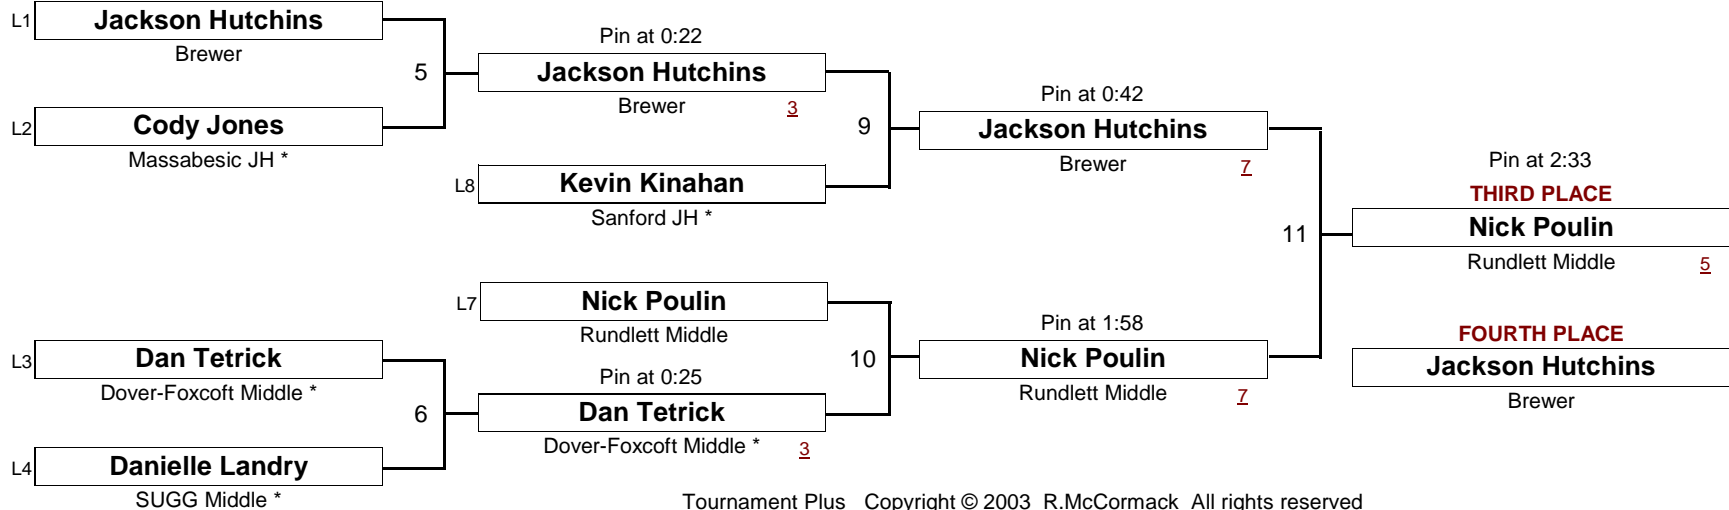

[Underlined numbers, if shown, are TEAM POINTS]