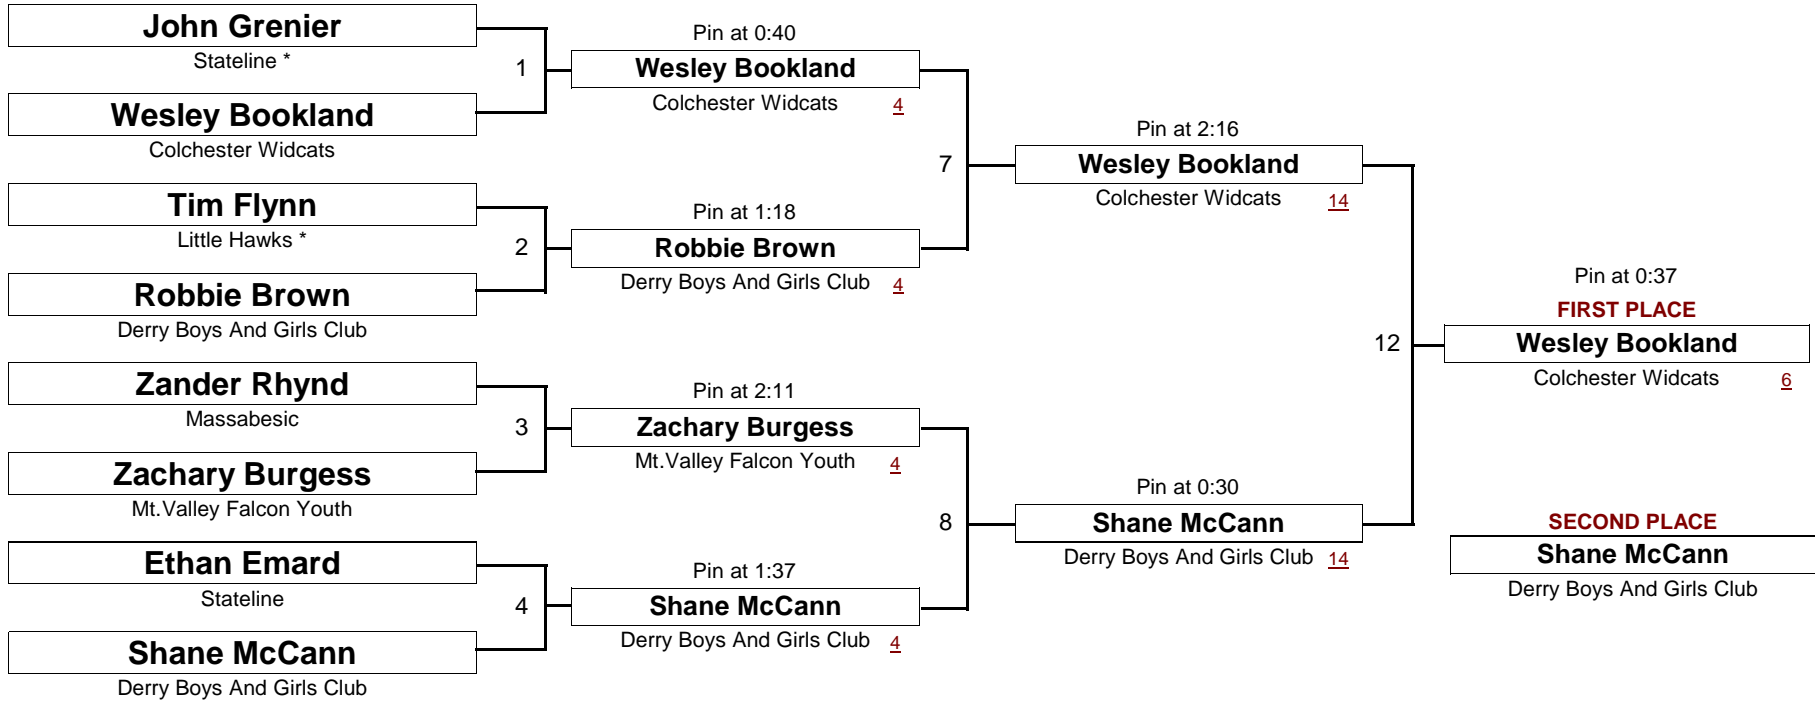

BANTAM

42.0 #

New England Wrestling Classic

April 2, 2005

DIVISION

WEIGHT