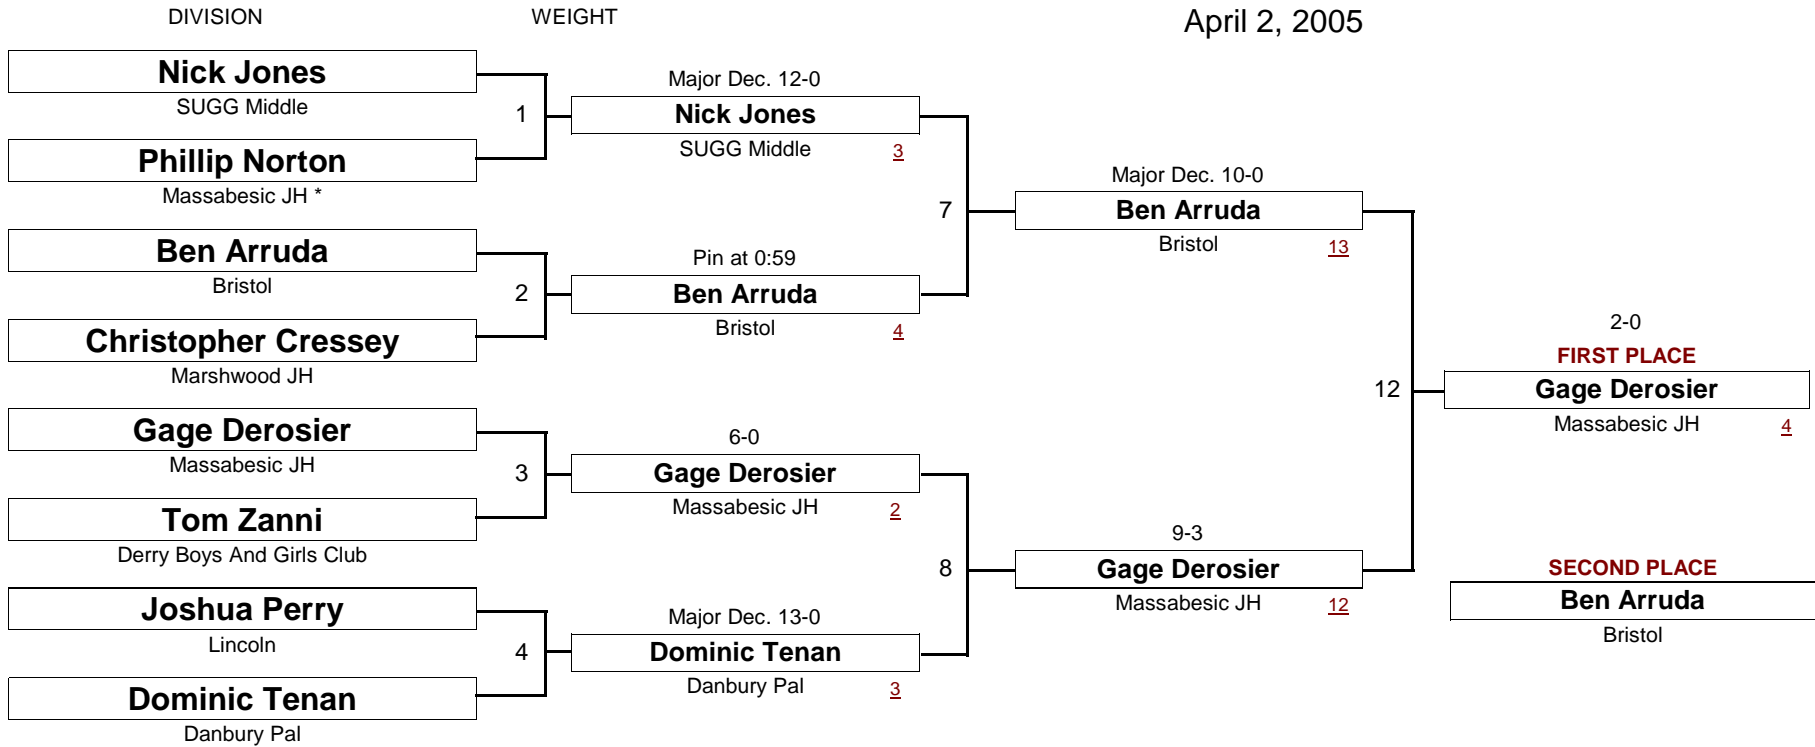

SCHOOLBOY

70.0 #

New England Wrestling Classic

April 2, 2005