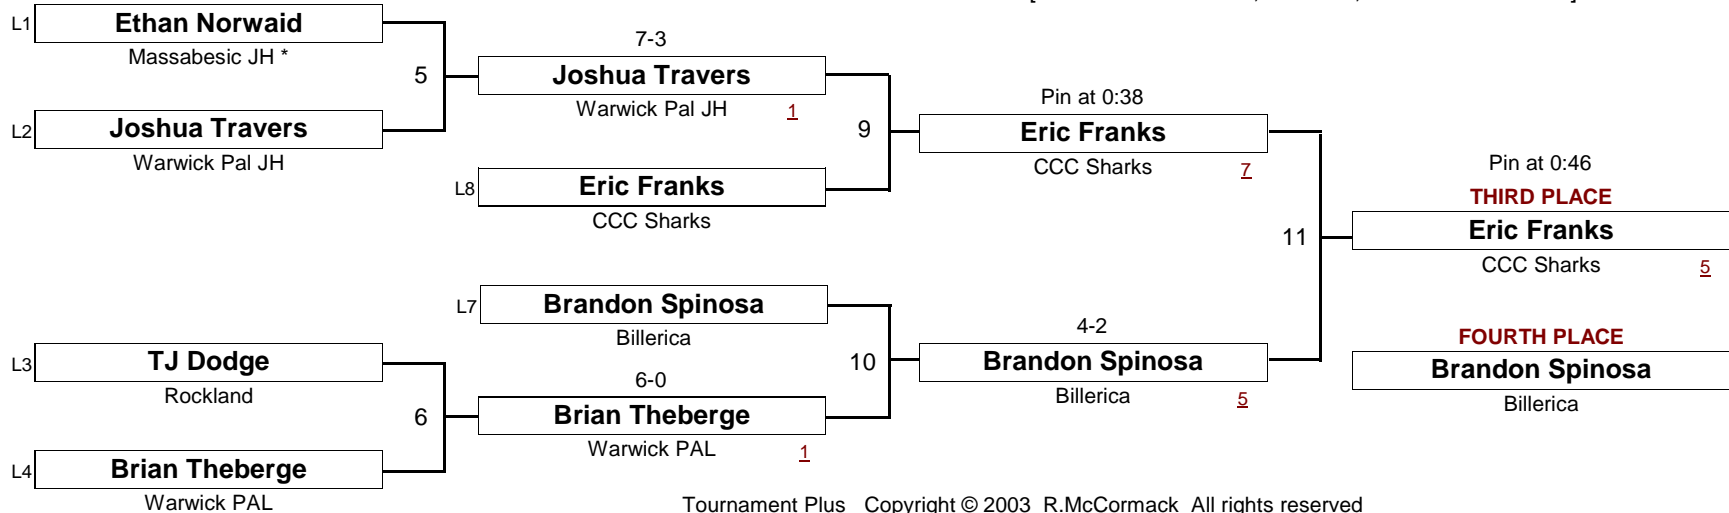

[Underlined numbers, if shown, are TEAM POINTS]