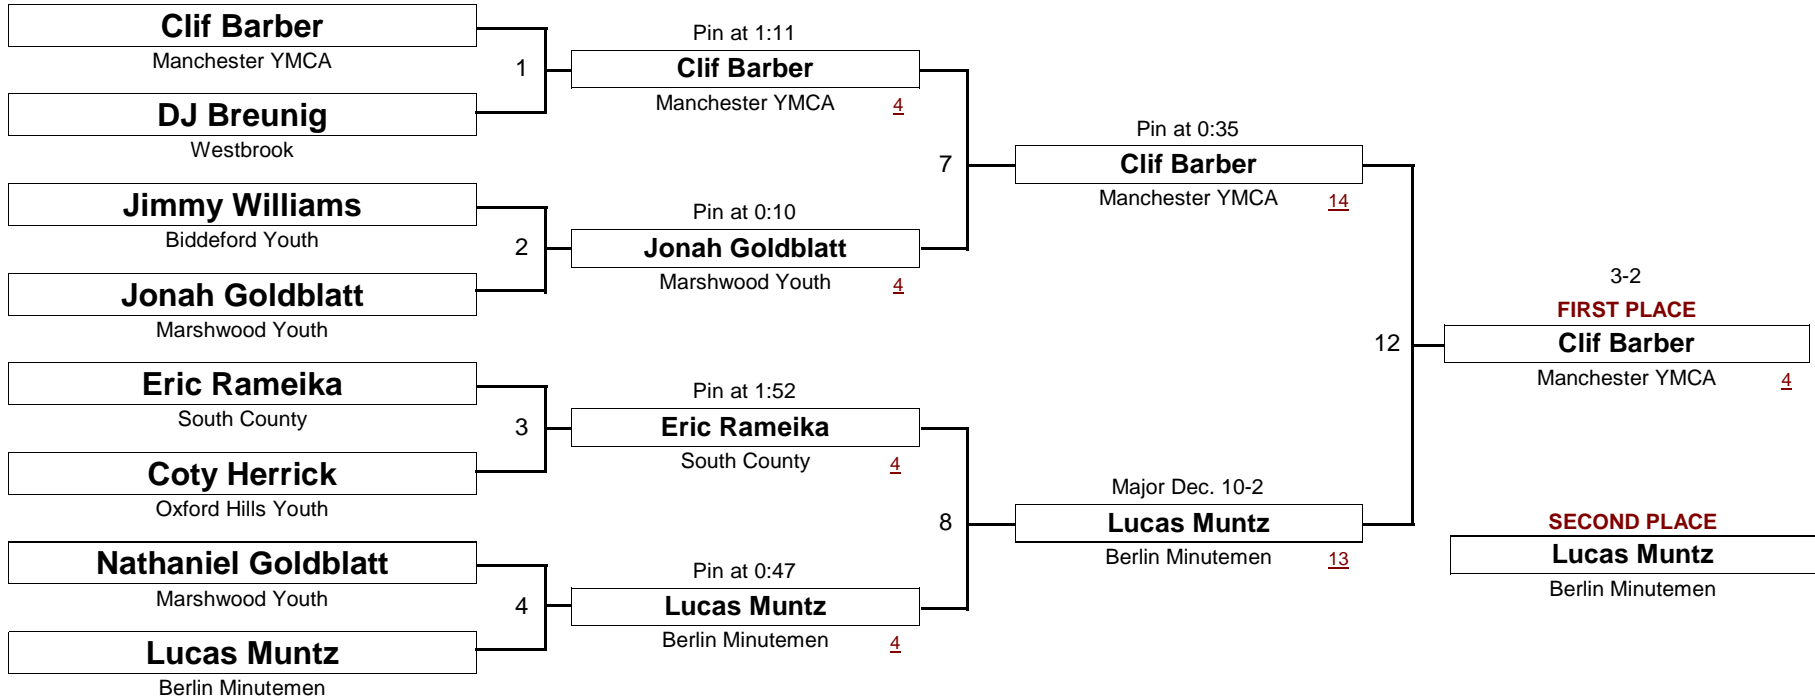

MIDGET

97.0 #

New England Wrestling Classic

April 2, 2005

DIVISION

WEIGHT