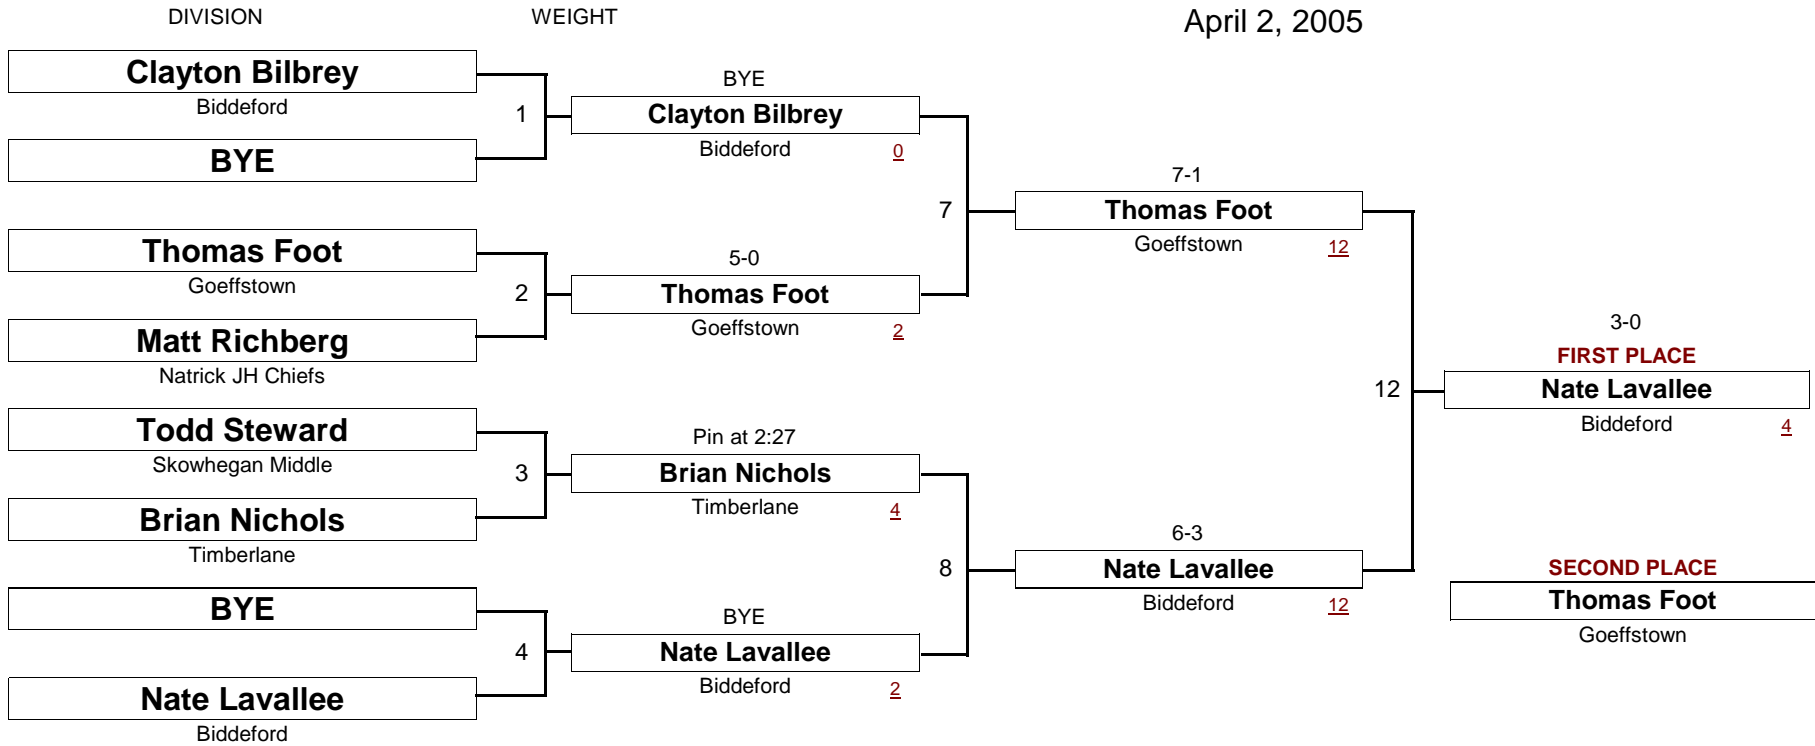

SCHOOLBOY

225.0 #

New England Wrestling Classic

April 2, 2005