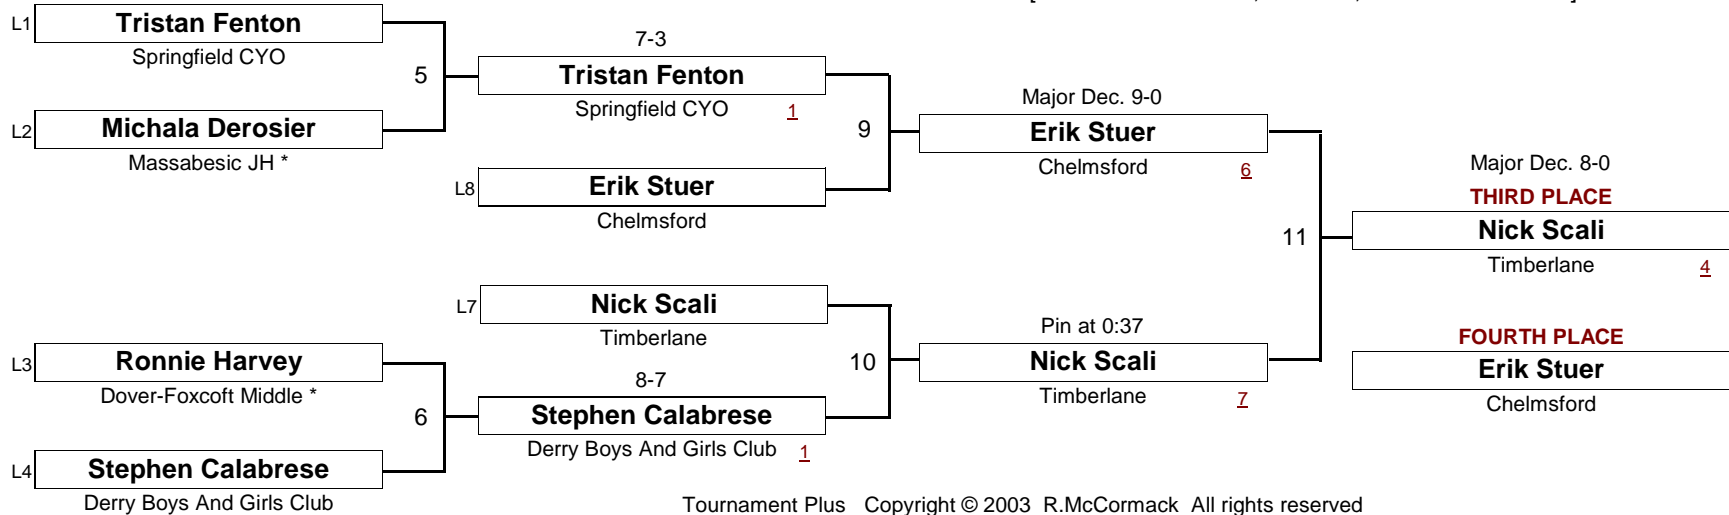

[Underlined numbers, if shown, are TEAM POINTS]