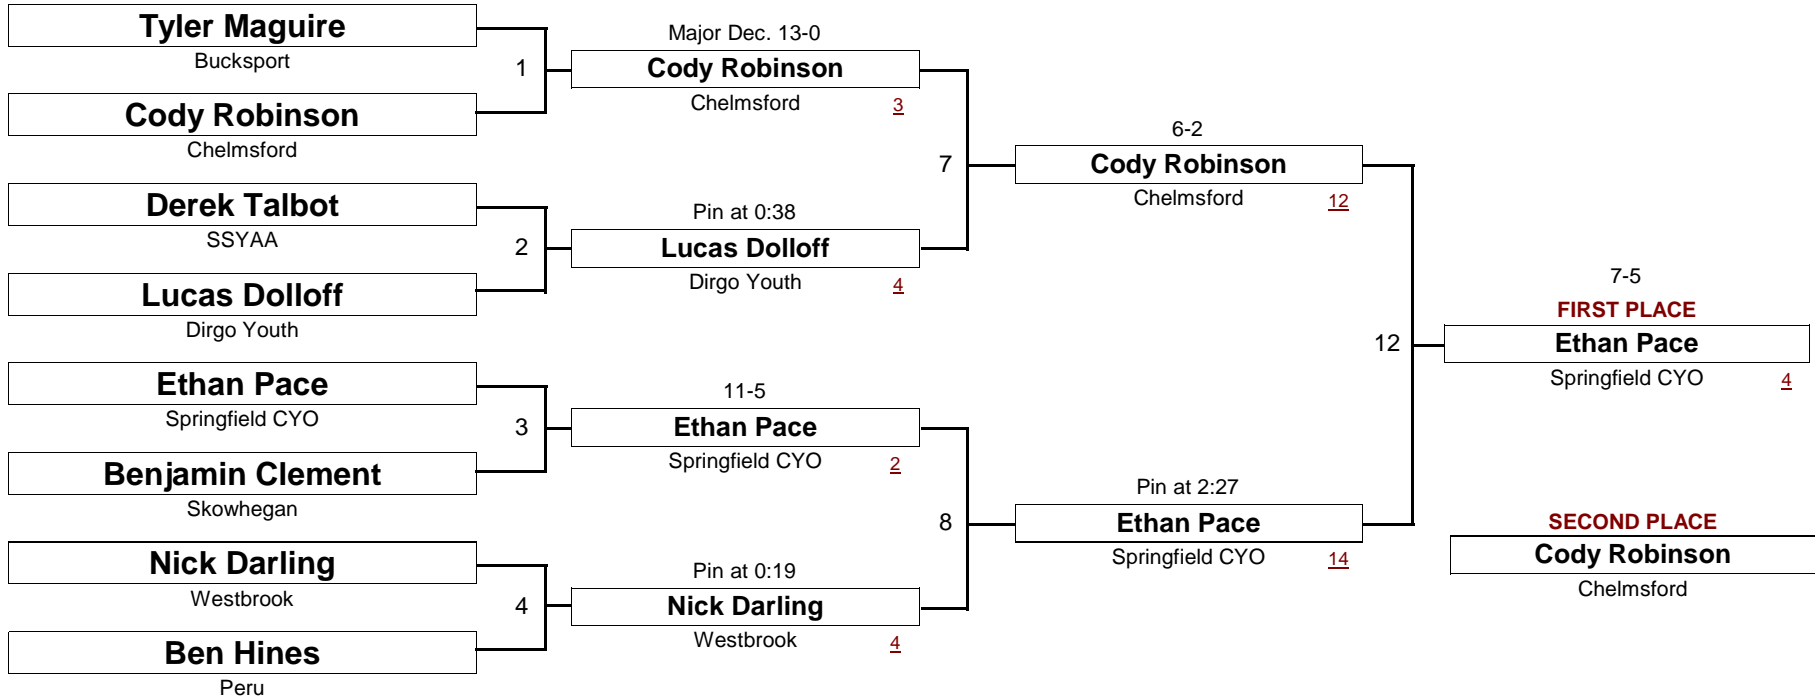

MIDGET

82.0 #

New England Wrestling Classic

April 2, 2005

DIVISION

WEIGHT