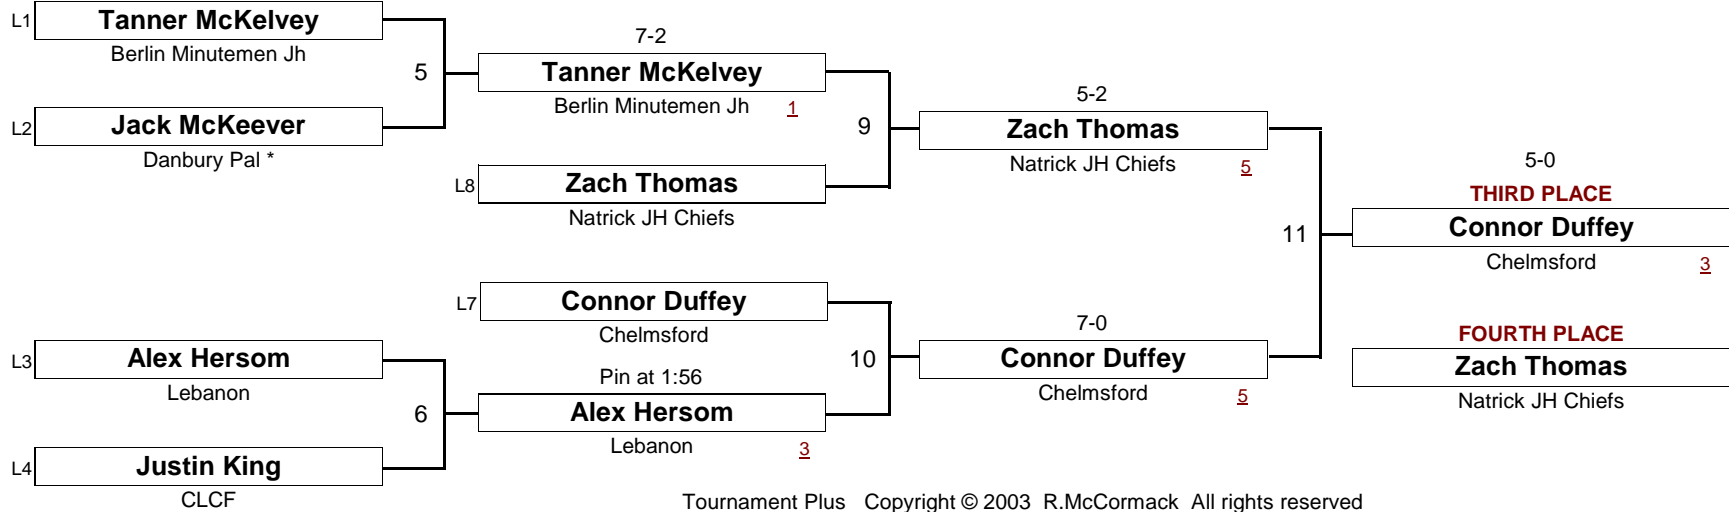

[Underlined numbers, if shown, are TEAM POINTS]