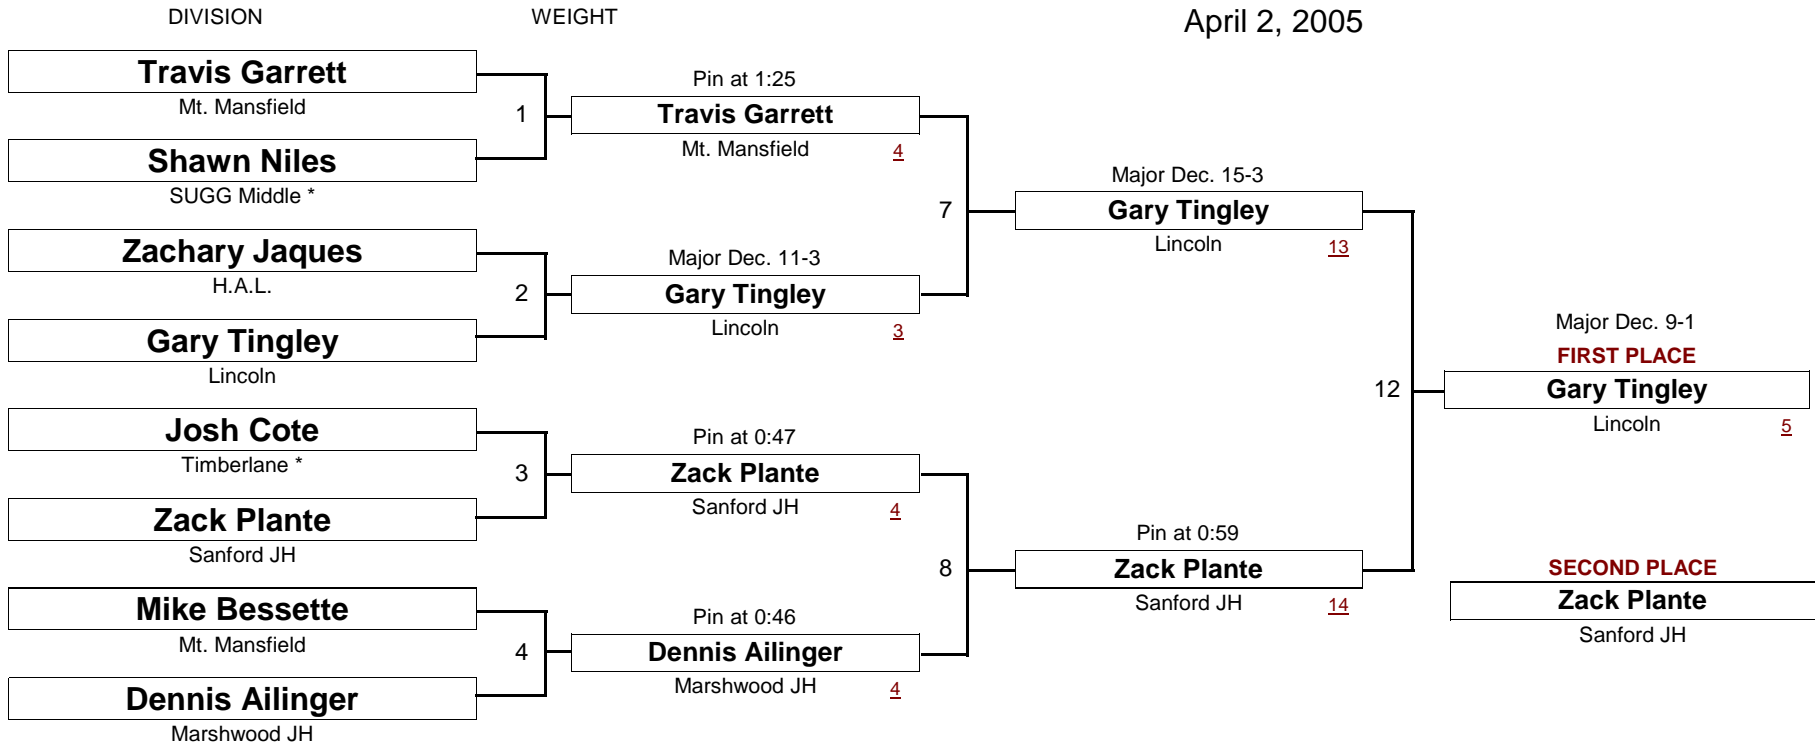

SCHOOLBOY

98.0 #

New England Wrestling Classic

April 2, 2005