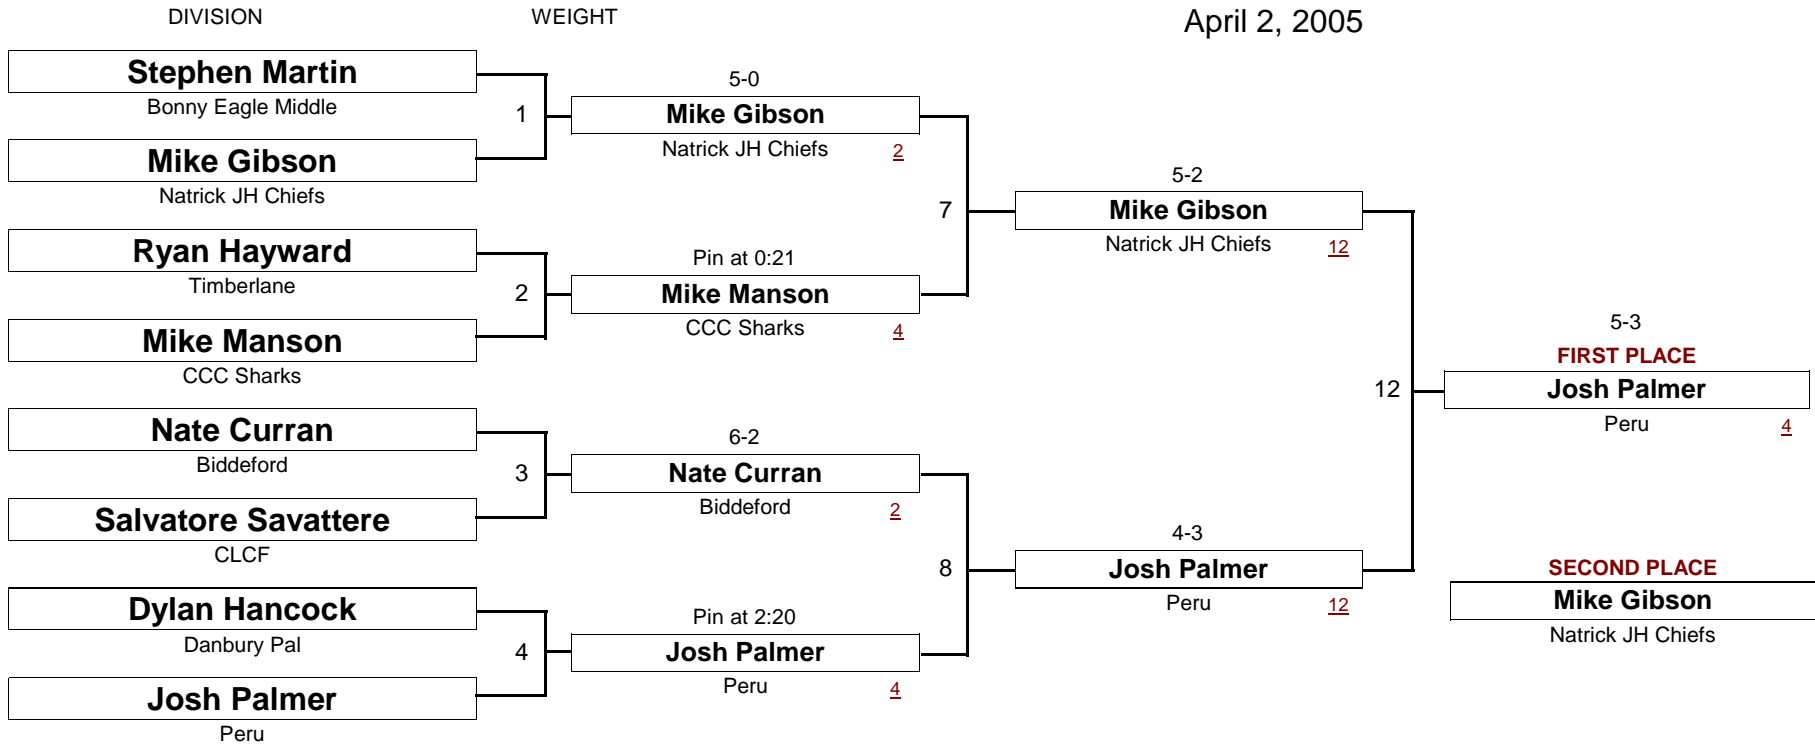

SCHOOLBOY

123.0

New England Wrestling Classic

April 2, 2005