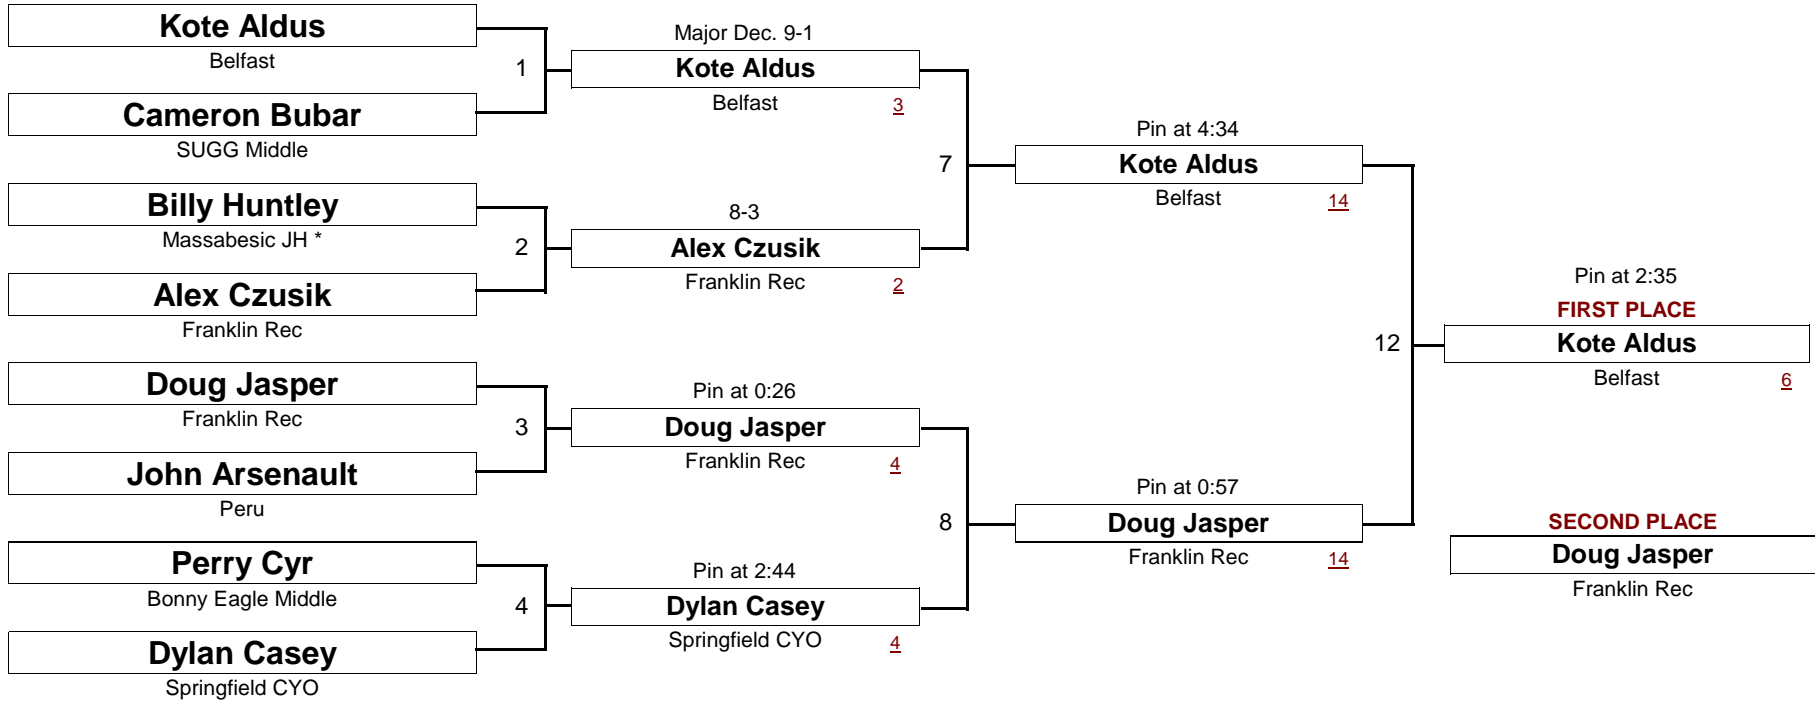

[Underlined numbers, if shown, are TEAM POINTS]

SCHOOLBOY

130.0

New England Wrestling Classic

April 2, 2005

DIVISION

WEIGHT

[Underlined numbers, if shown, are TEAM POINTS]