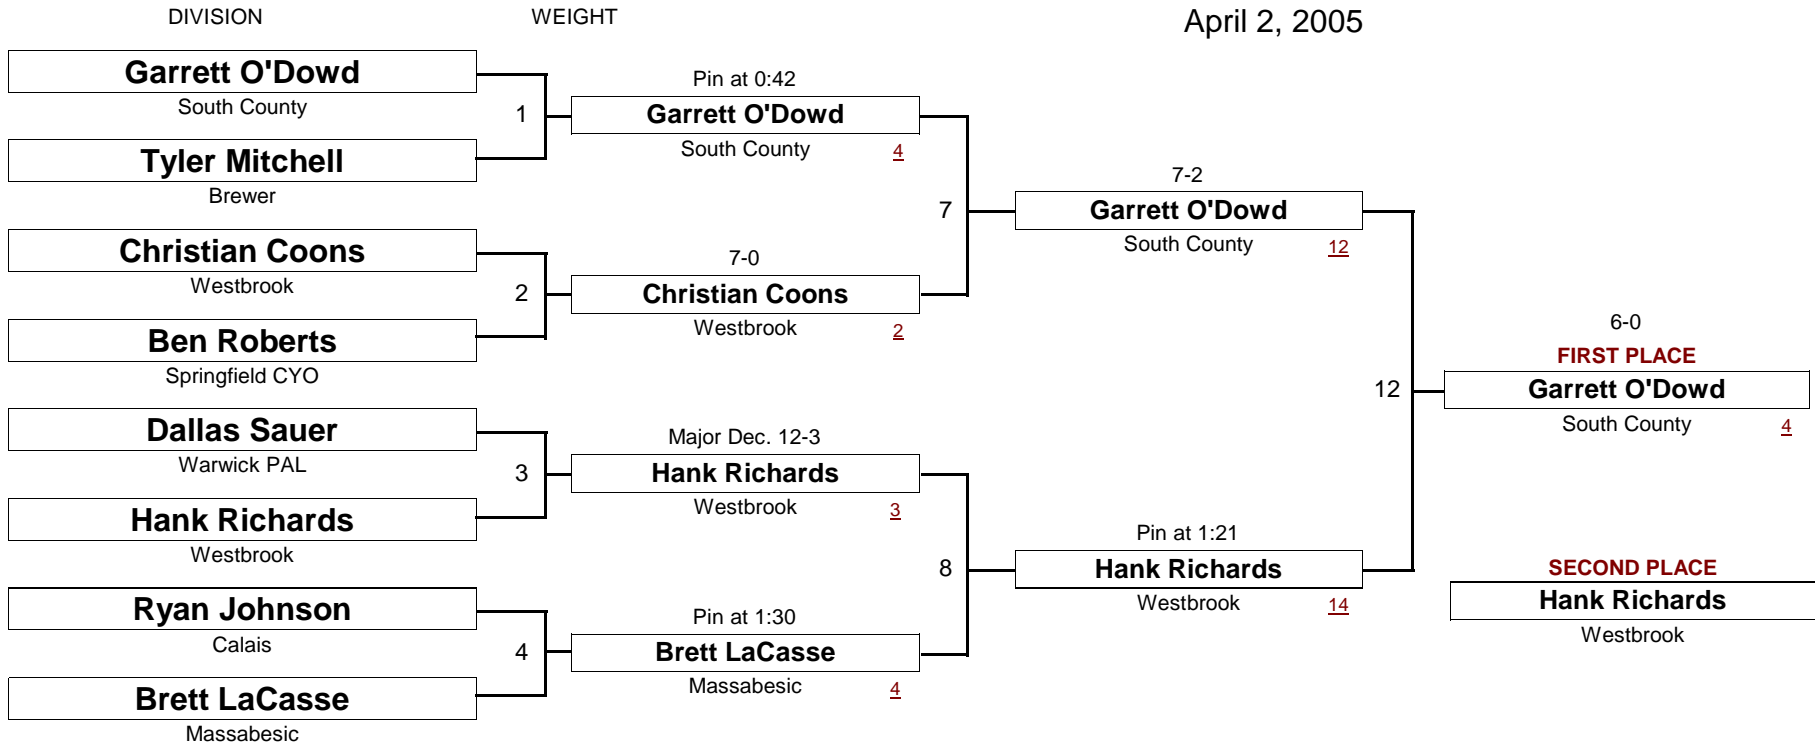

New England Wrestling Classic

April 2, 2005

[Underlined numbers, if shown, are TEAM POINTS]

MIDGET

120.0

New England Wrestling Classic

April 2, 2005

[Underlined numbers, if shown, are TEAM POINTS]