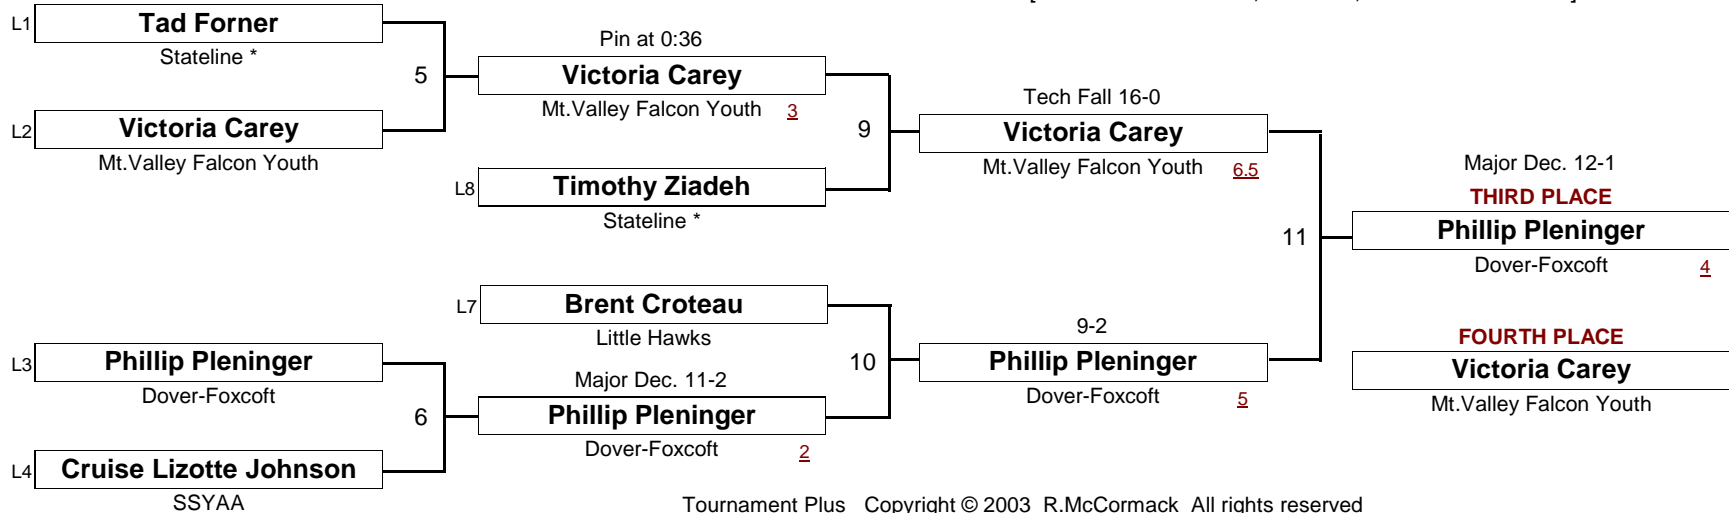

[Underlined numbers, if shown, are TEAM POINTS]