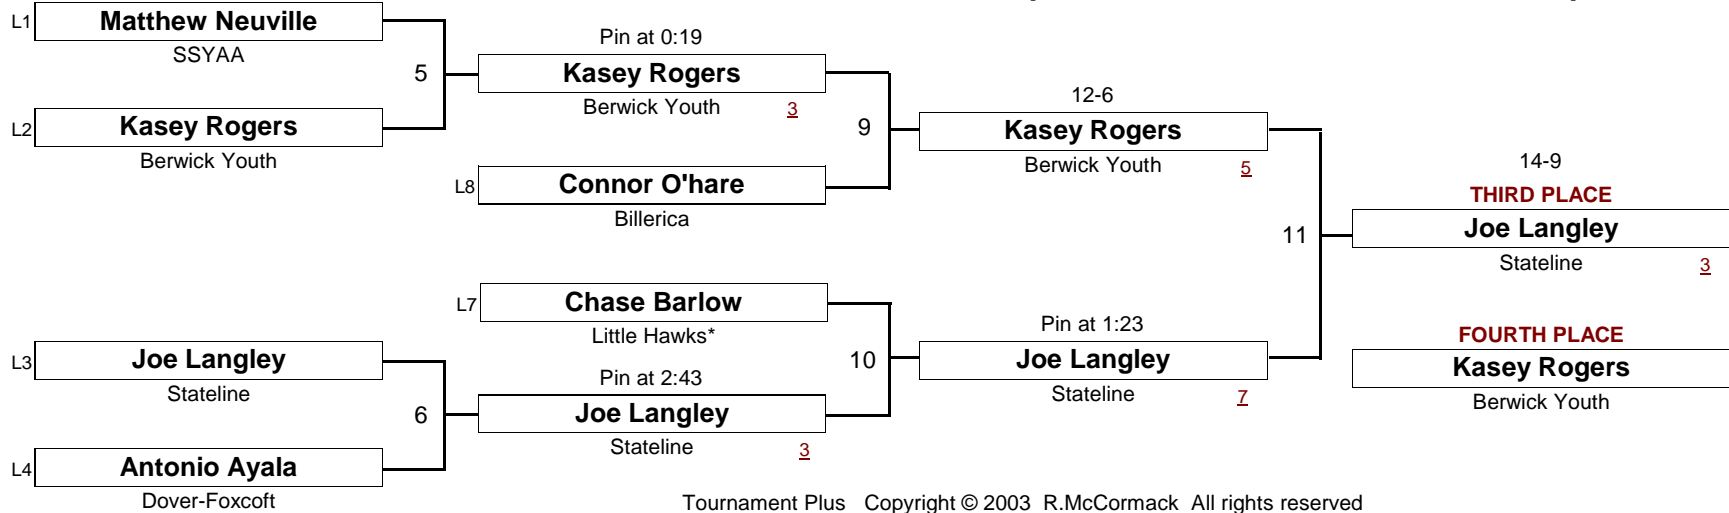

New England Wrestling Classic

April 2, 2005

DIVISION

WEIGHT

[Underlined numbers, if shown, are TEAM POINTS]

BANTAM

43.0 #

New England Wrestling Classic