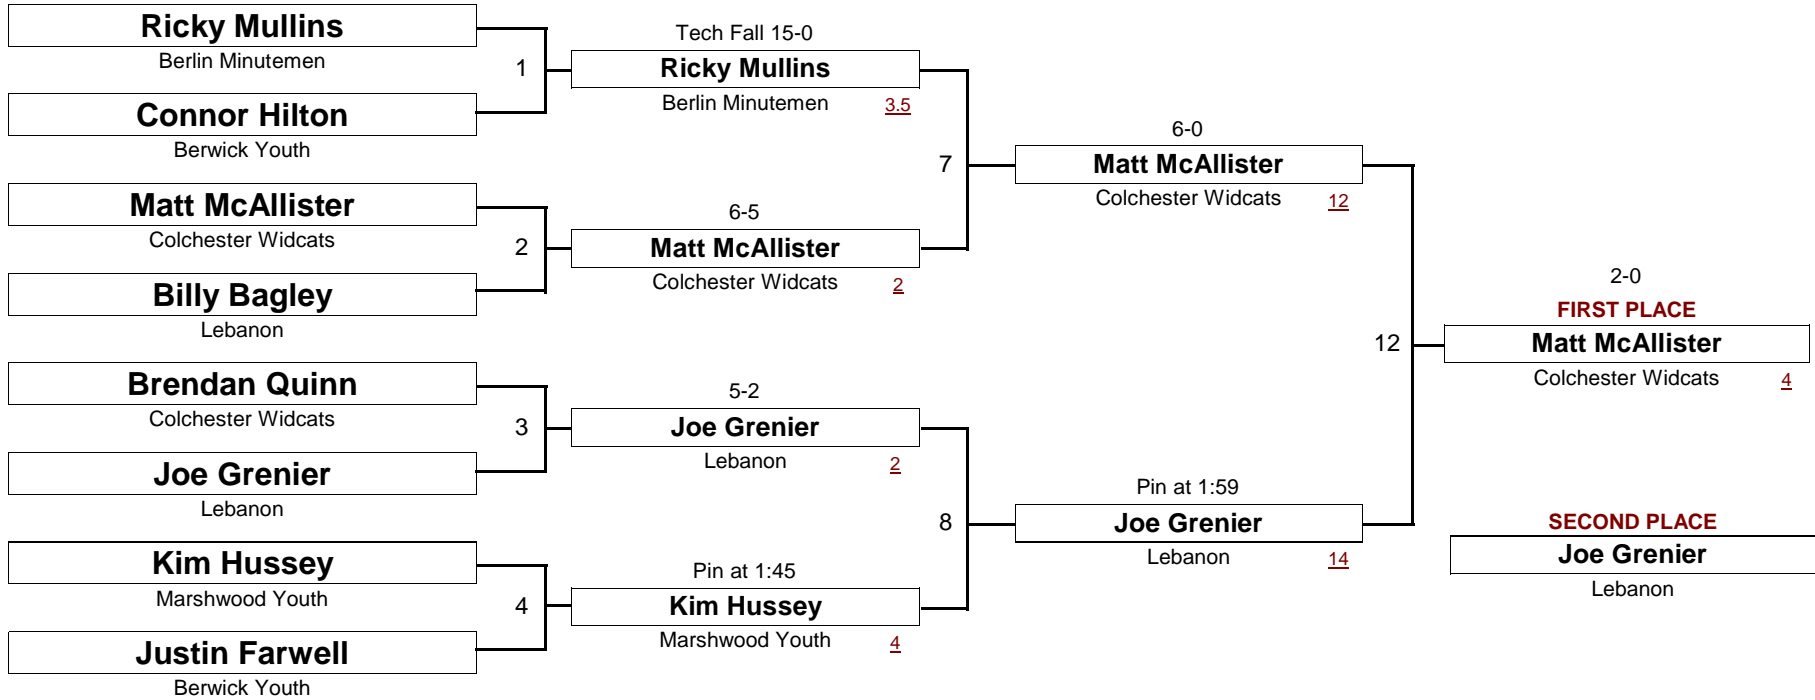

MIDGET

66.0 #

New England Wrestling Classic

April 2, 2005

DIVISION

WEIGHT

[Underlined numbers, if shown, are TEAM POINTS]

MIDGET