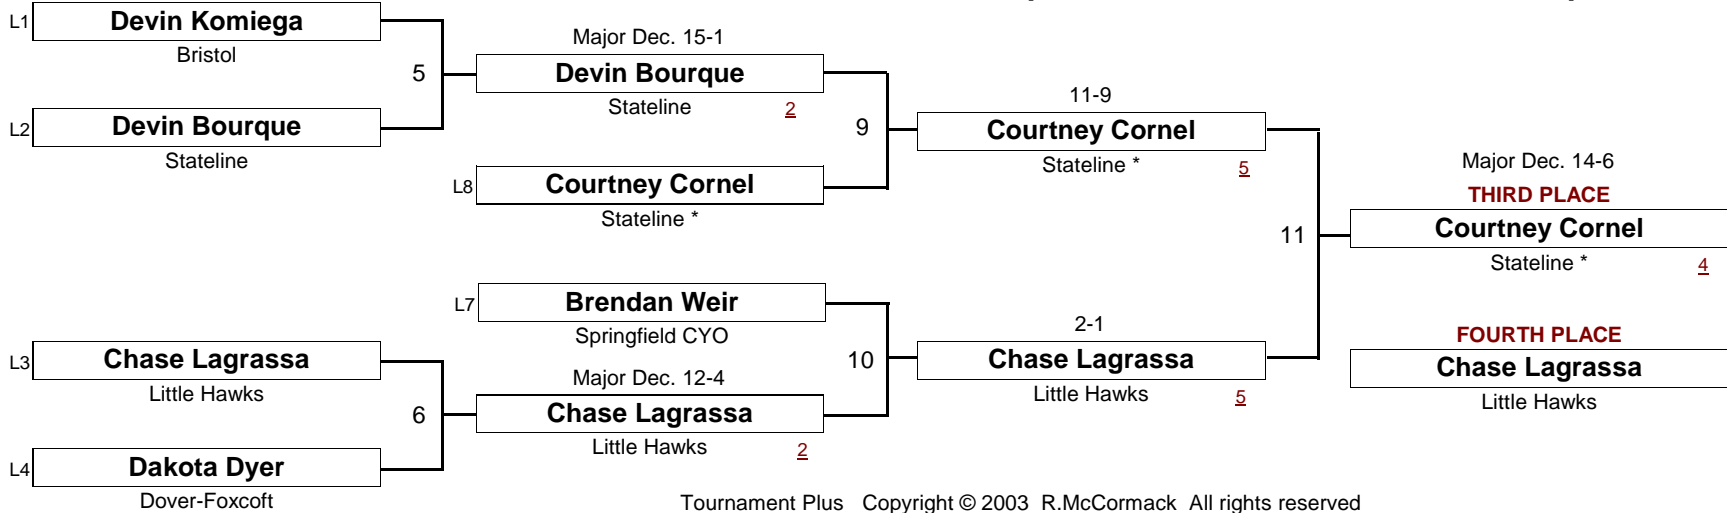

50.0 #

New England Wrestling Classic

April 2, 2005

DIVISION

WEIGHT

[Underlined numbers, if shown, are TEAM POINTS]

BANTAM

51.0 #