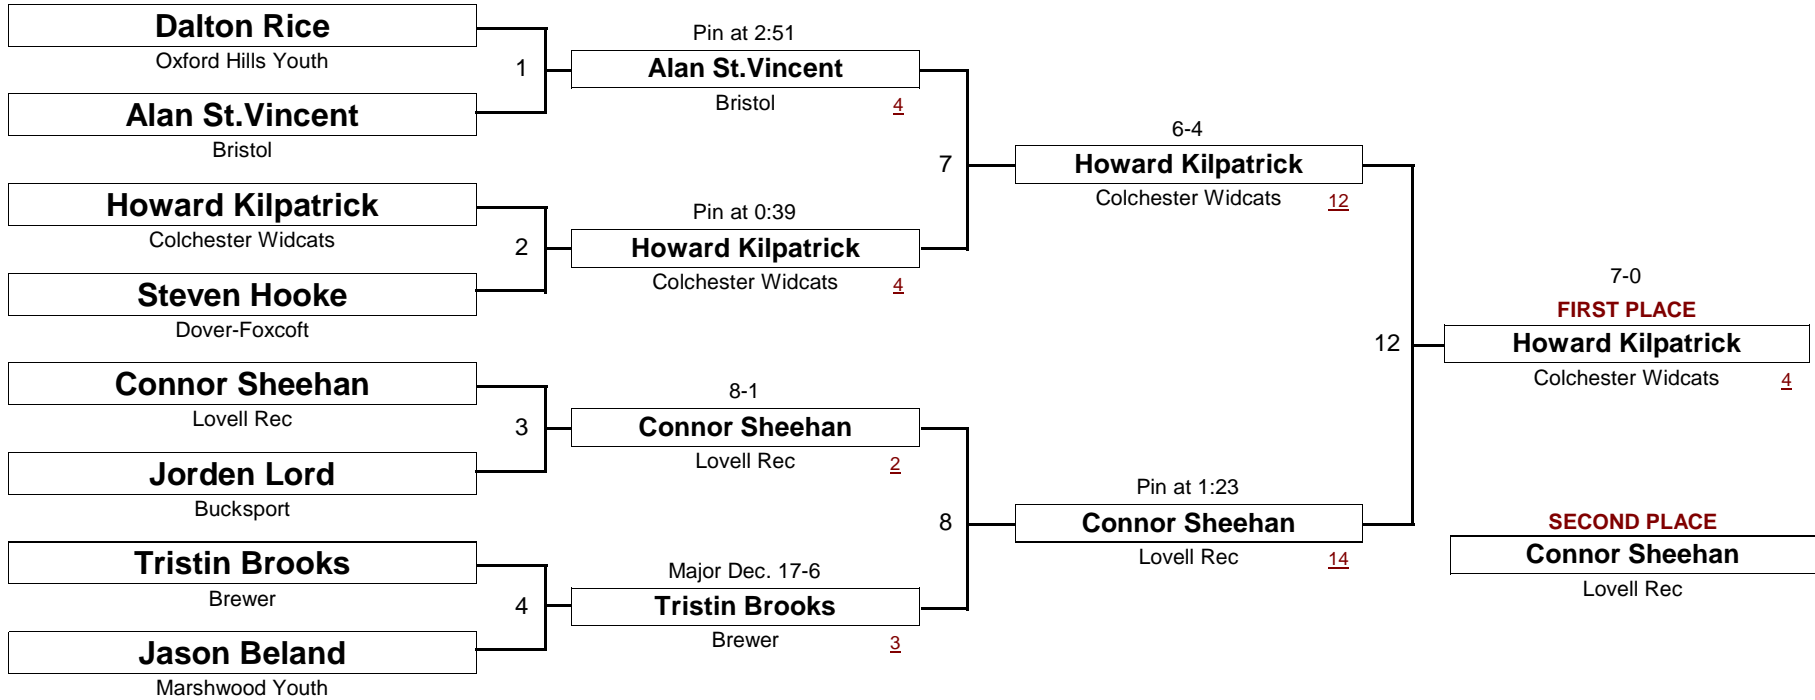

MIDGET

60.0 #

New England Wrestling Classic

April 2, 2005

DIVISION

WEIGHT