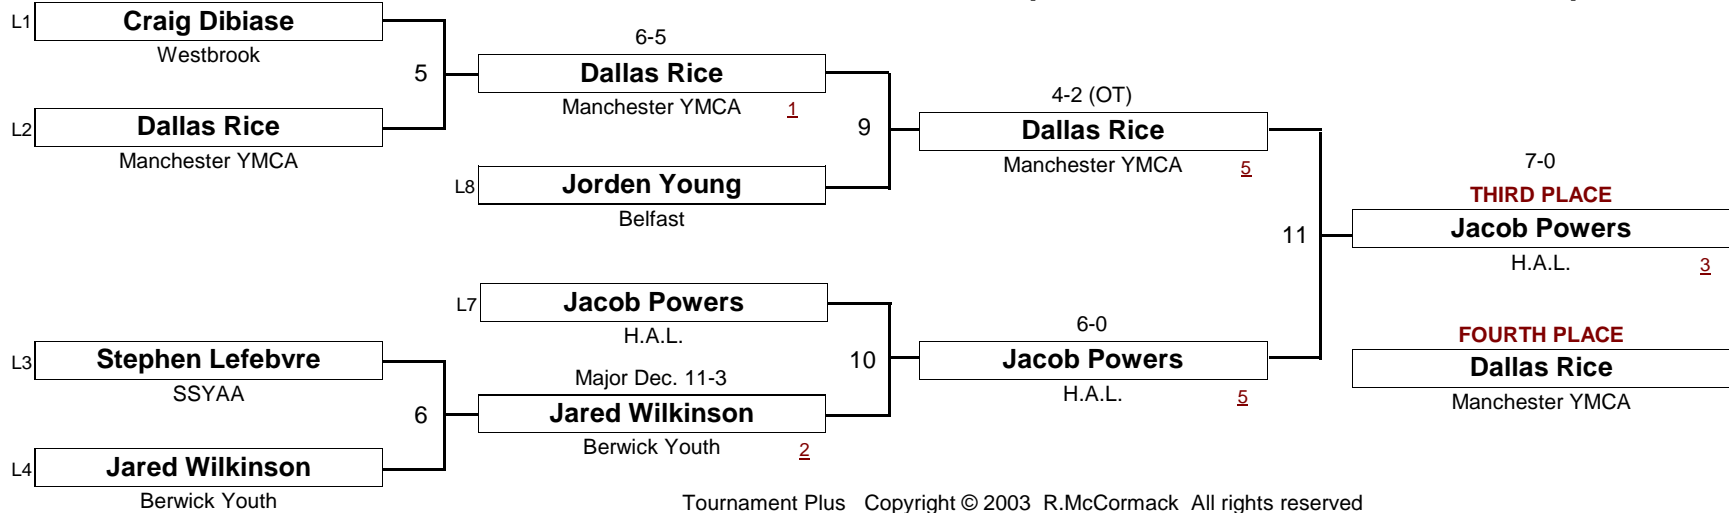

[Underlined numbers, if shown, are TEAM POINTS]