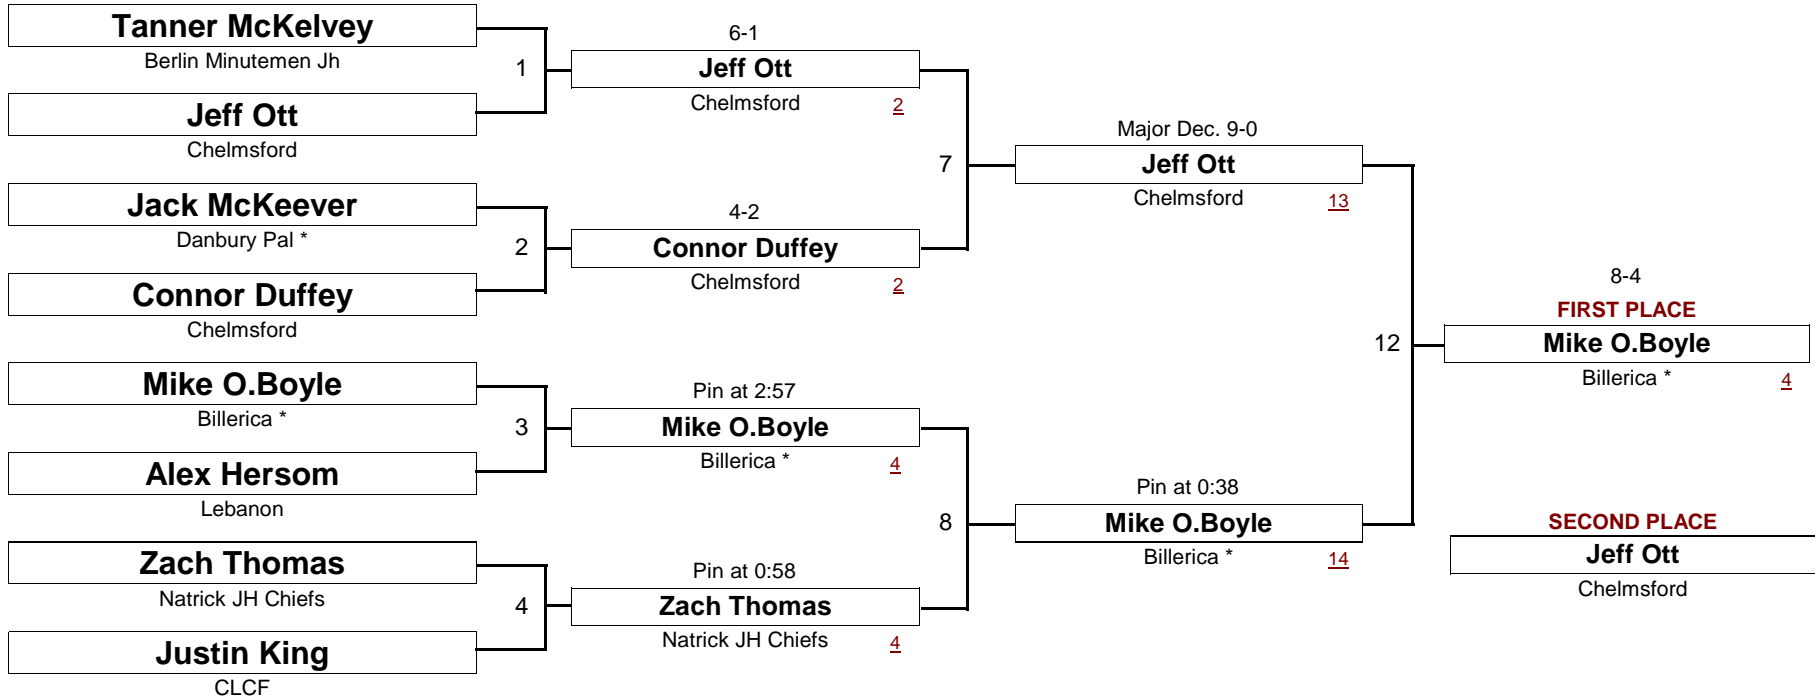

NOVICE

68.0 #

New England Wrestling Classic

April 2, 2005

DIVISION

WEIGHT