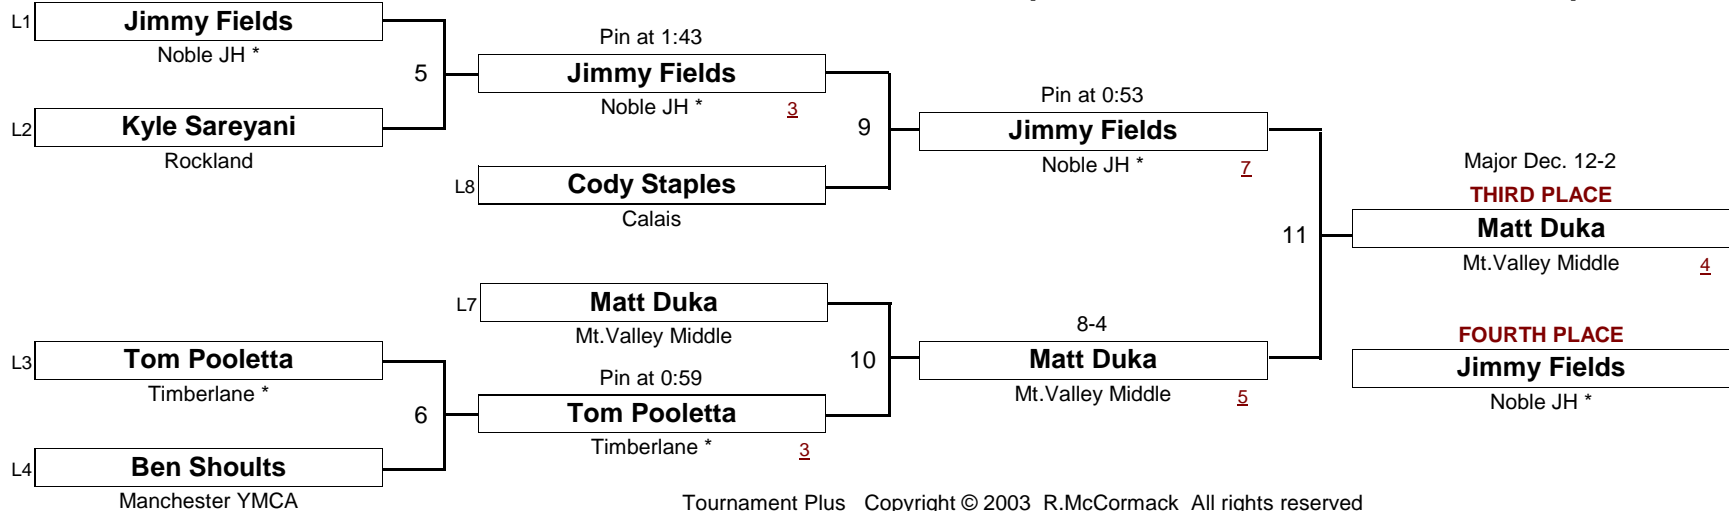

[Underlined numbers, if shown, are TEAM POINTS]