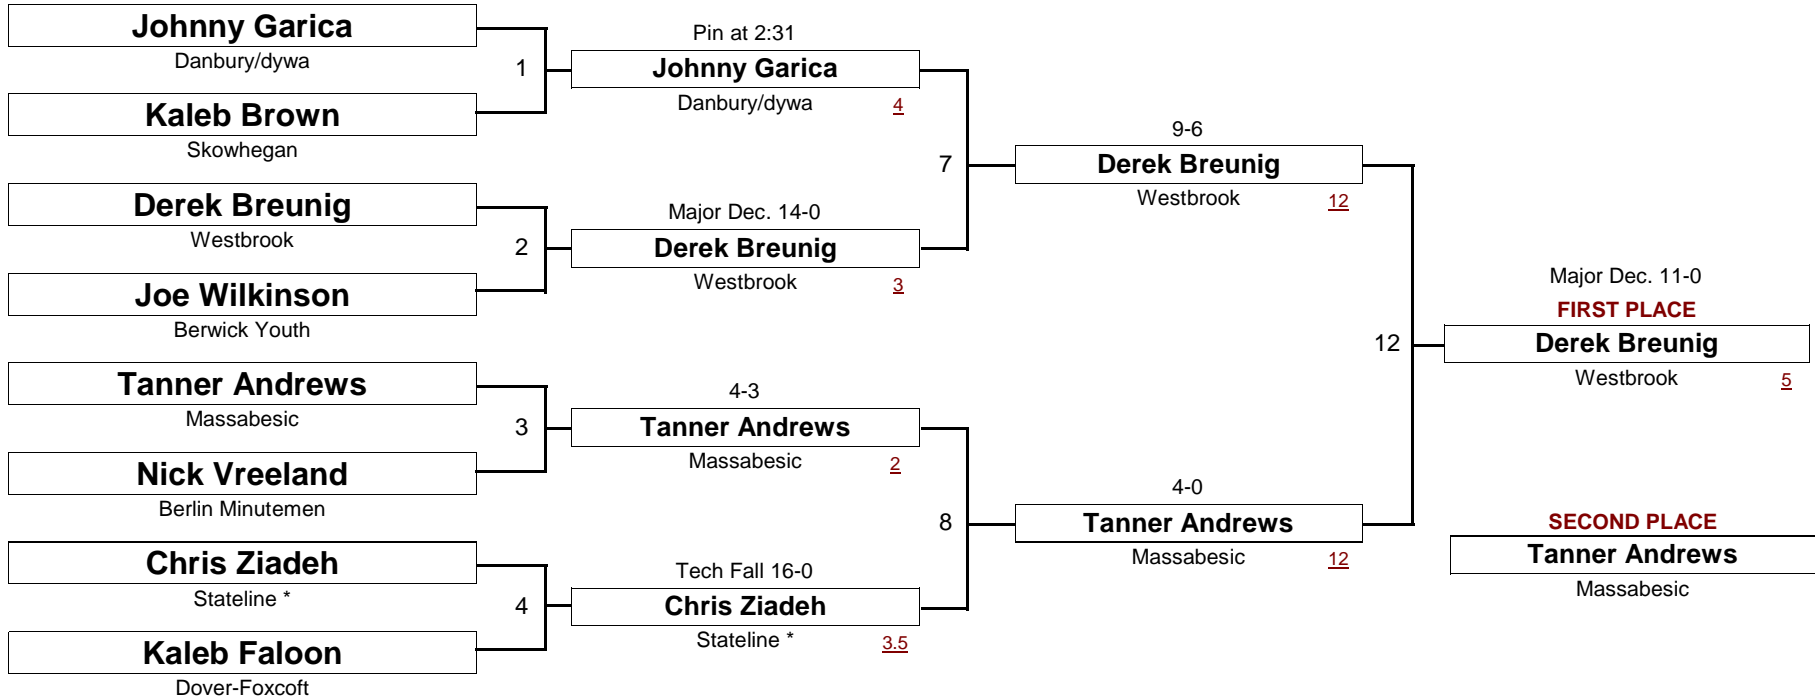

BANTAM

76.0 #

New England Wrestling Classic

April 2, 2005

DIVISION

WEIGHT