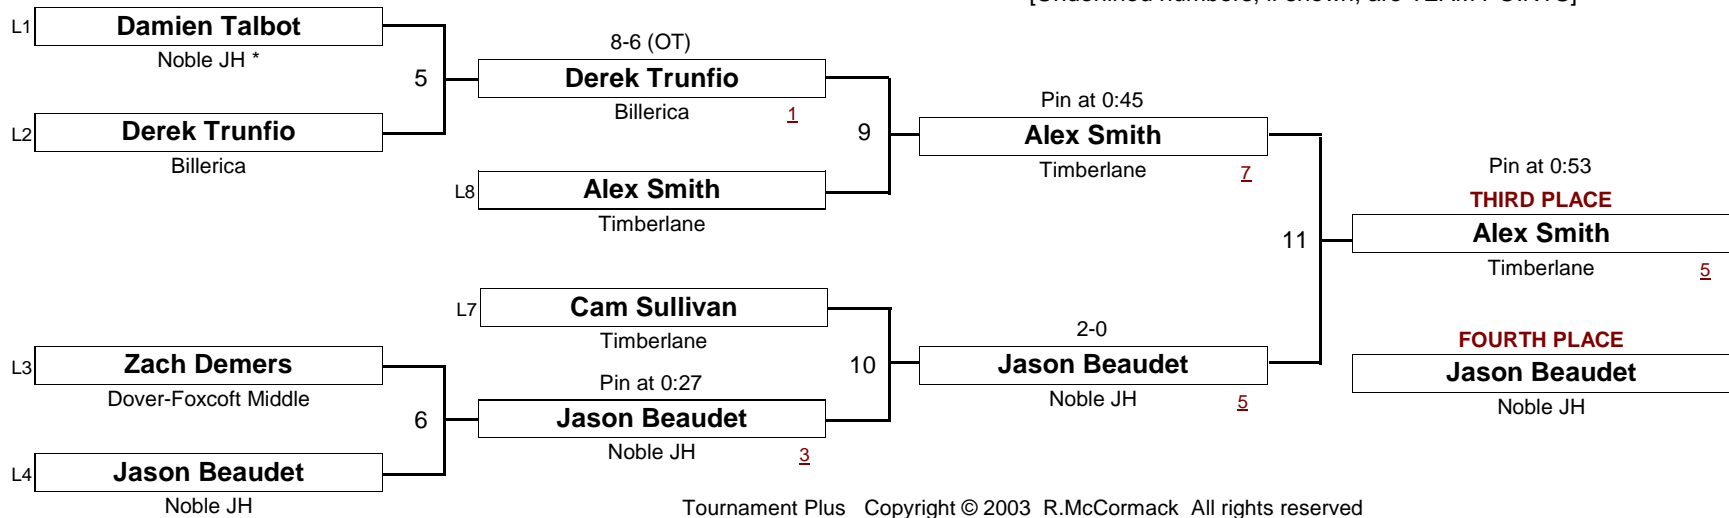

SCHOOLBOY

95.0 #

New England Wrestling Classic

April 2, 2005

[Underlined numbers, if shown, are TEAM POINTS]

SCHOOLBOY

98.0 #

New England Wrestling Classic