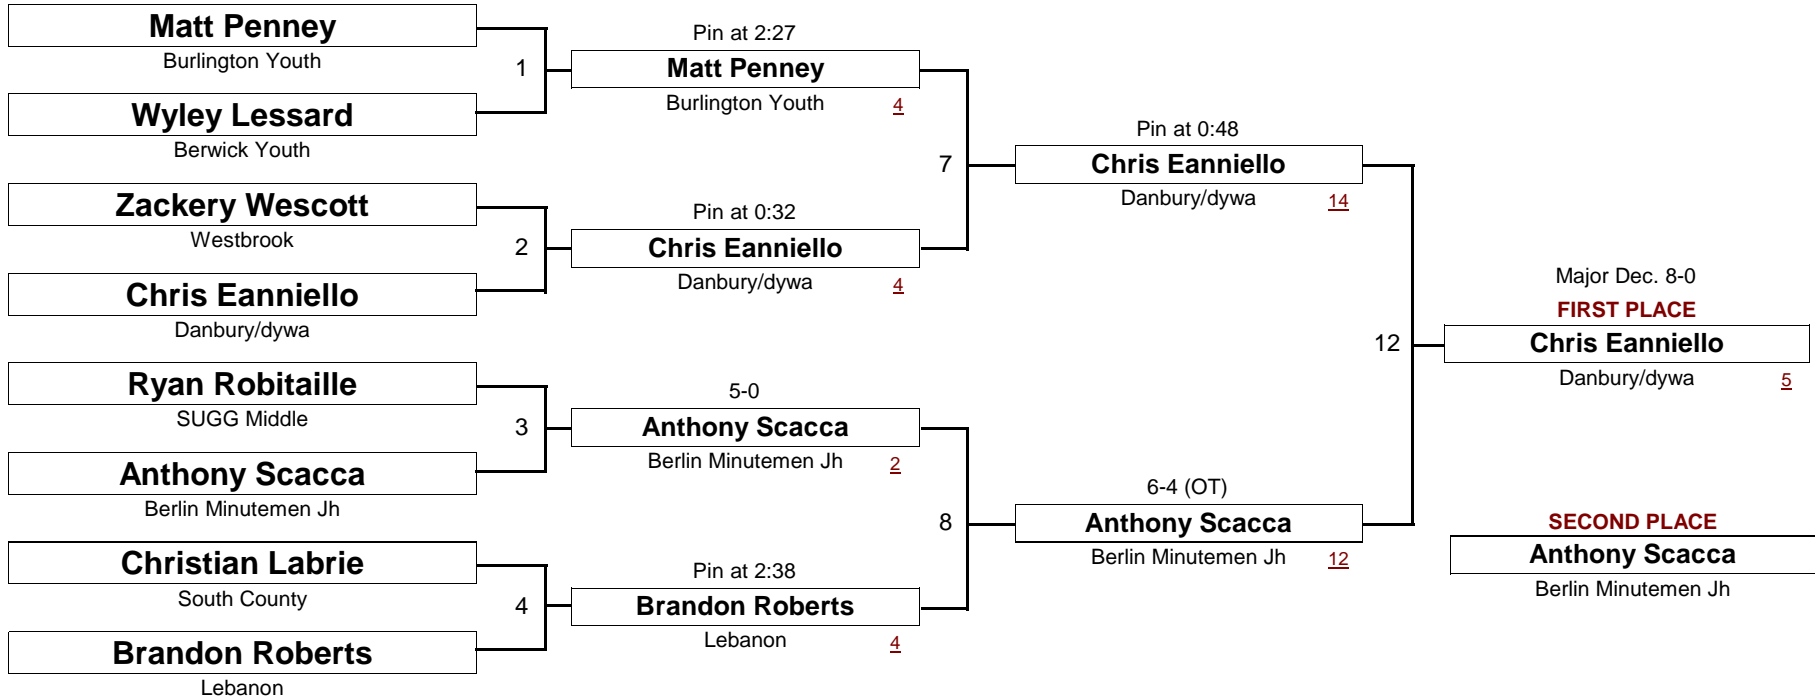

[Underlined numbers, if shown, are TEAM POINTS]

MIDGET

73.0 #

New England Wrestling Classic

April 2, 2005

DIVISION

WEIGHT

[Underlined numbers, if shown, are TEAM POINTS]