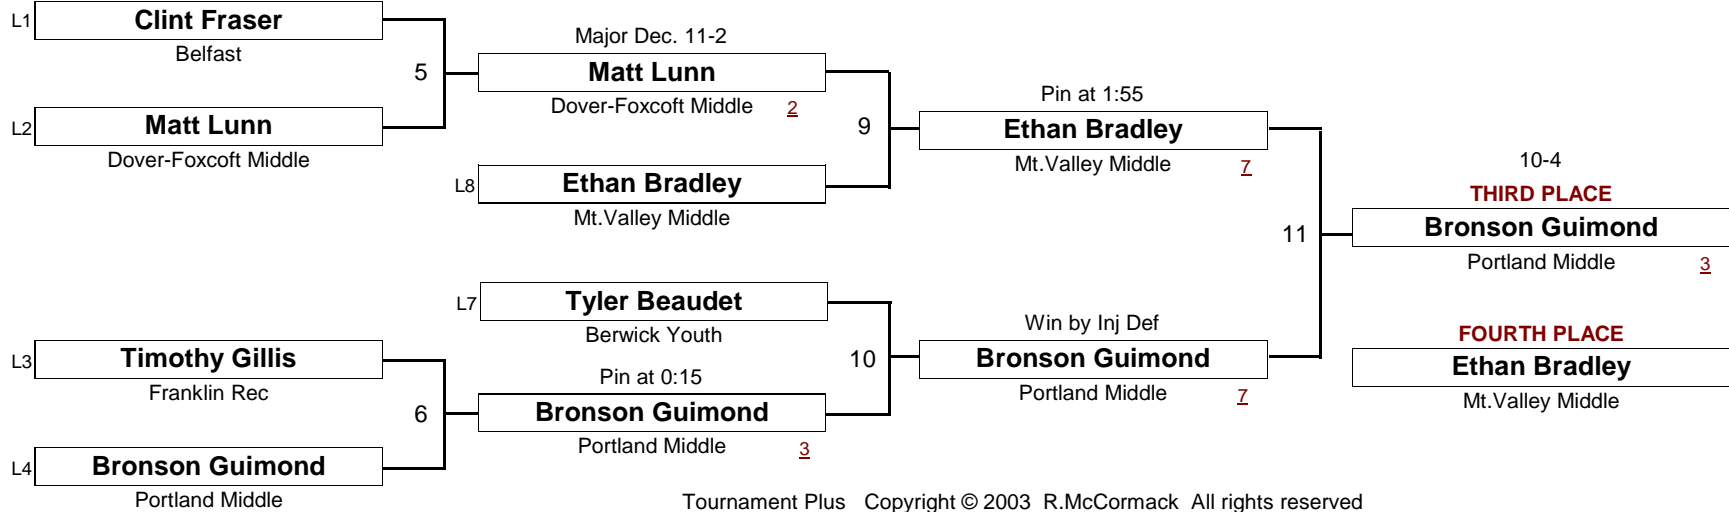

New England Wrestling Classic

April 2, 2005

DIVISION

WEIGHT

[Underlined numbers, if shown, are TEAM POINTS]

NOVICE

82.0 #

New England Wrestling Classic