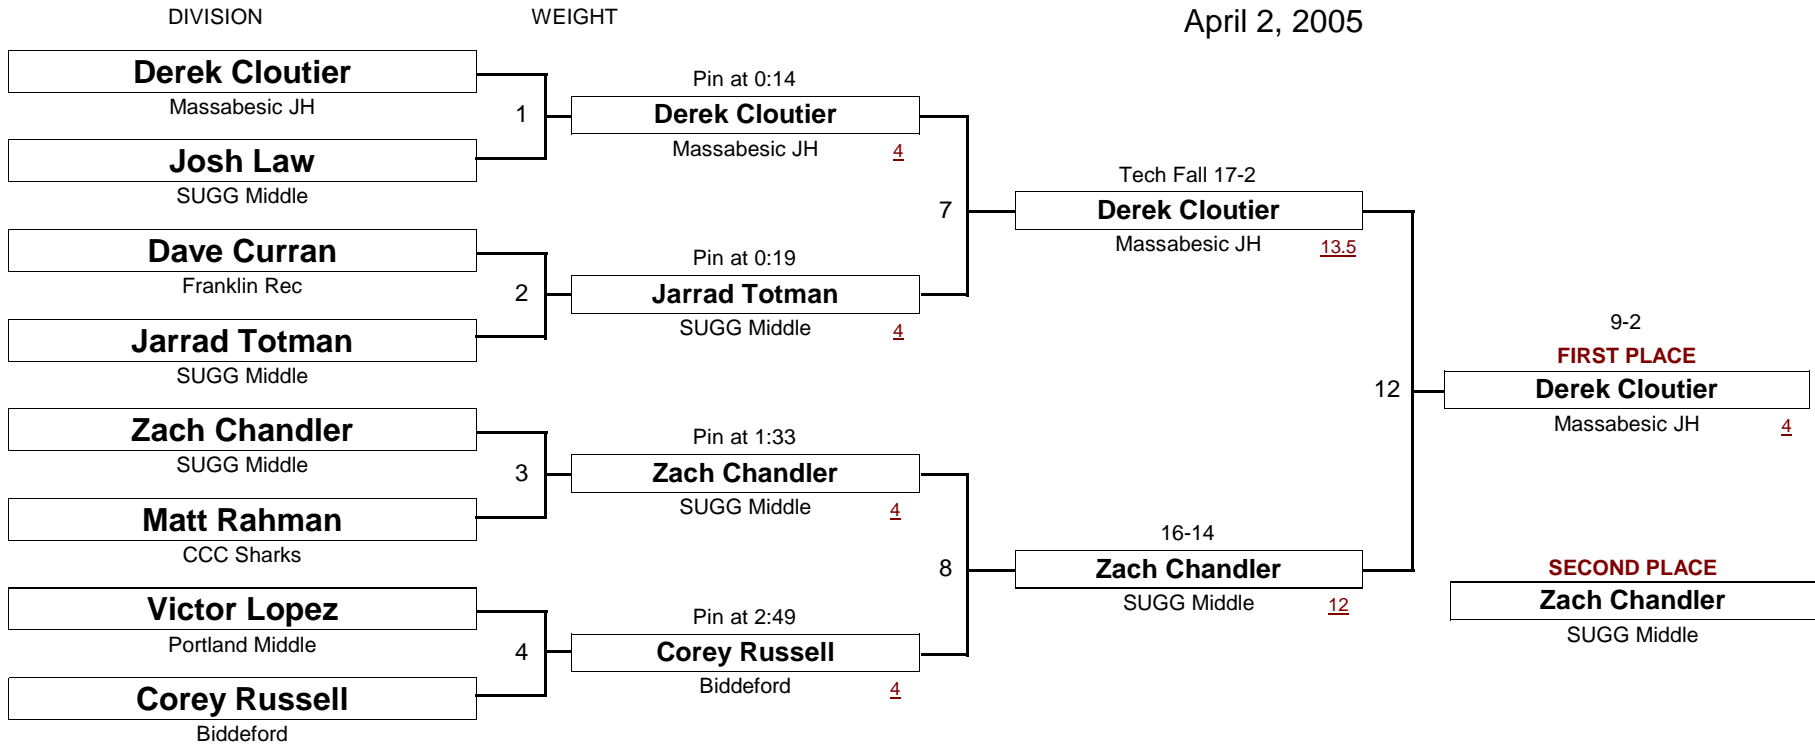

SCHOOLBOY

155.0

New England Wrestling Classic

April 2, 2005