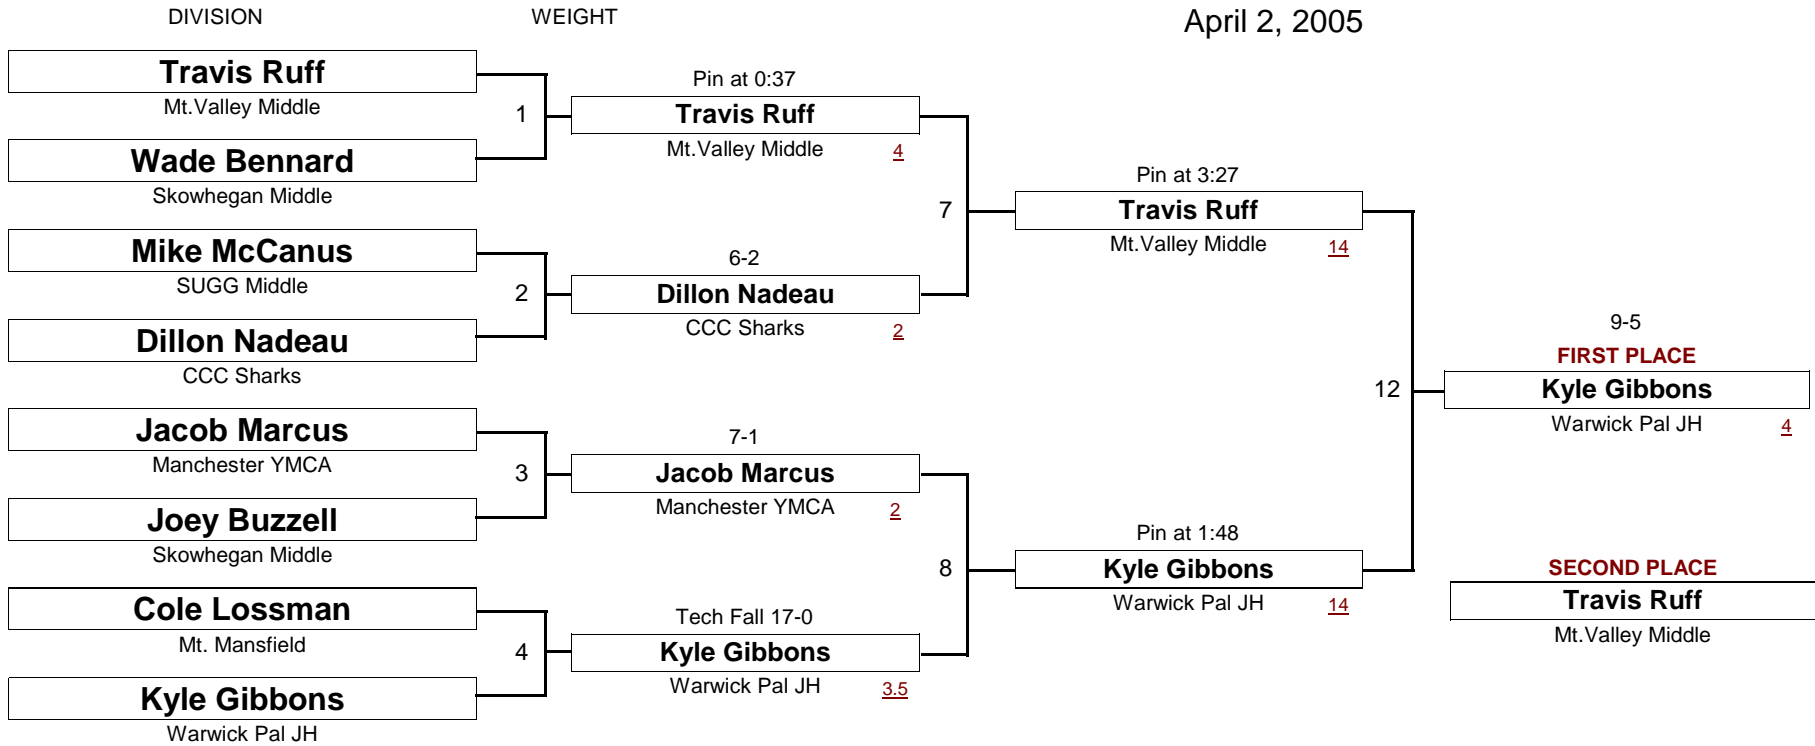

SCHOOLBOY

113.0

New England Wrestling Classic

April 2, 2005