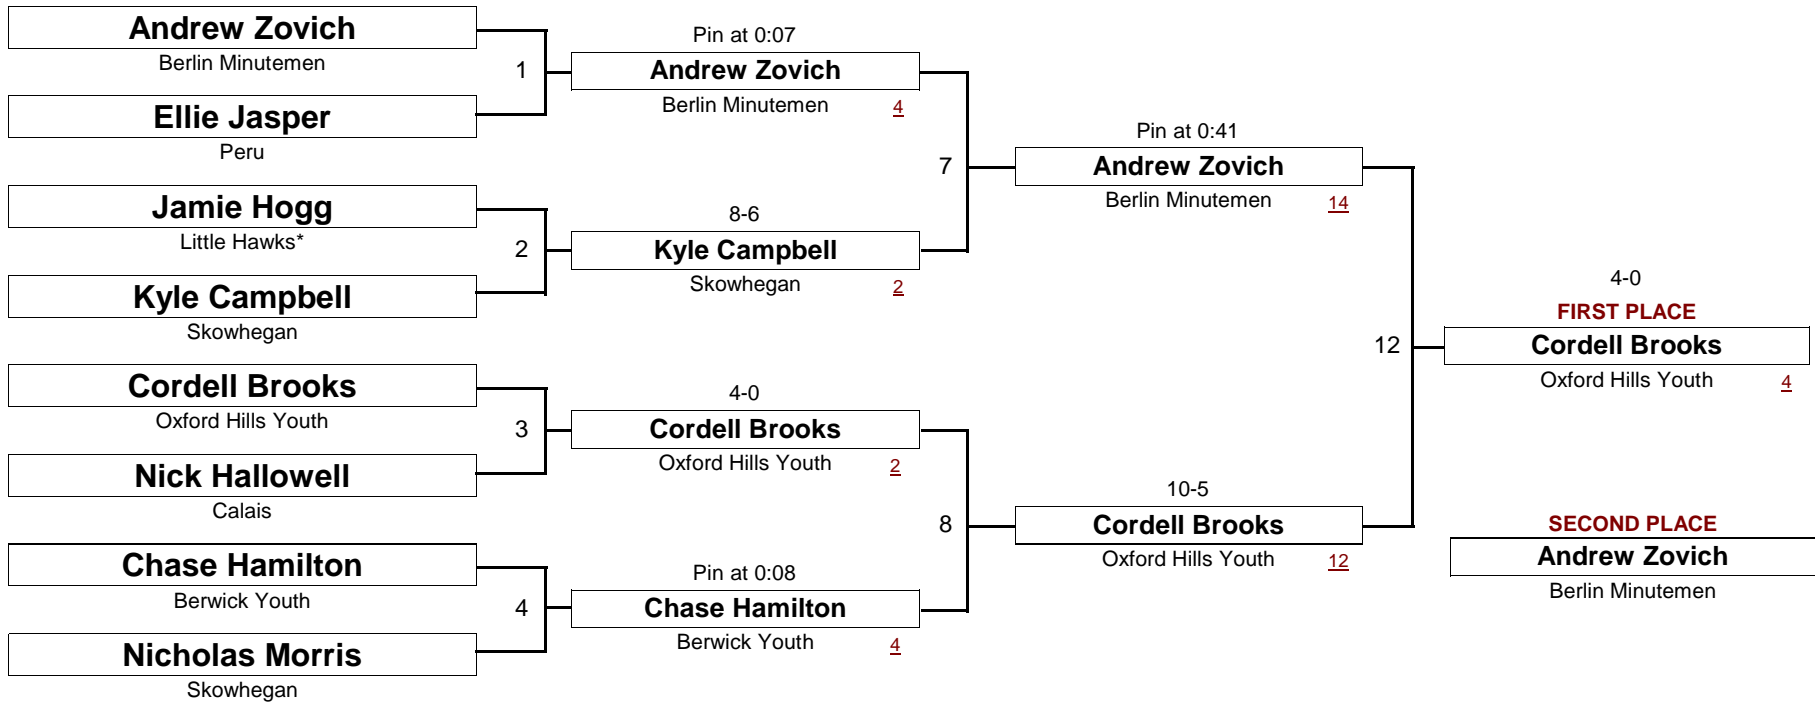

BANTAM

48.0 #

New England Wrestling Classic

April 2, 2005

DIVISION

WEIGHT