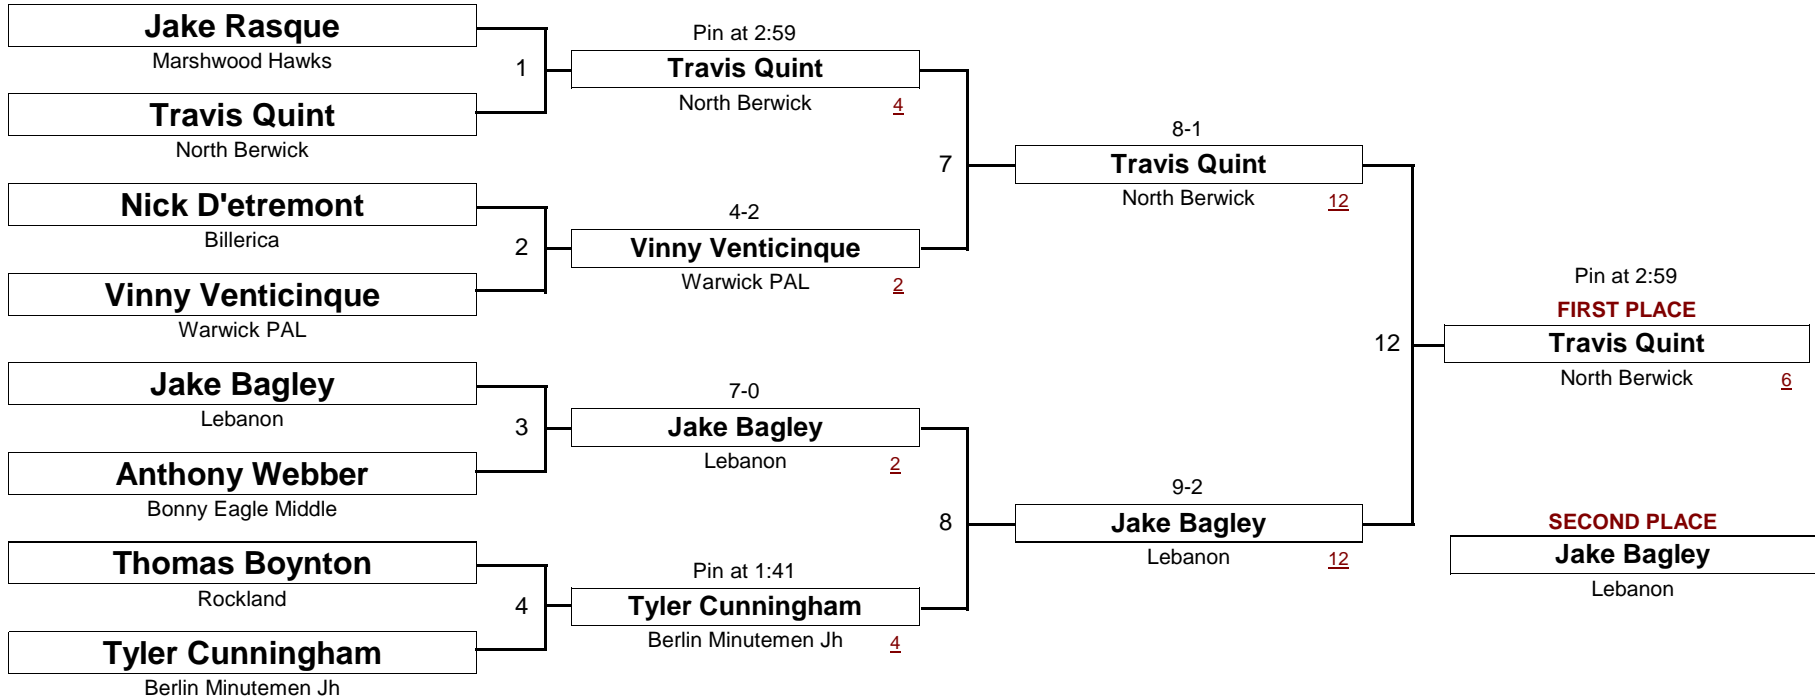

NOVICE

79.0 #

New England Wrestling Classic

April 2, 2005

DIVISION

WEIGHT