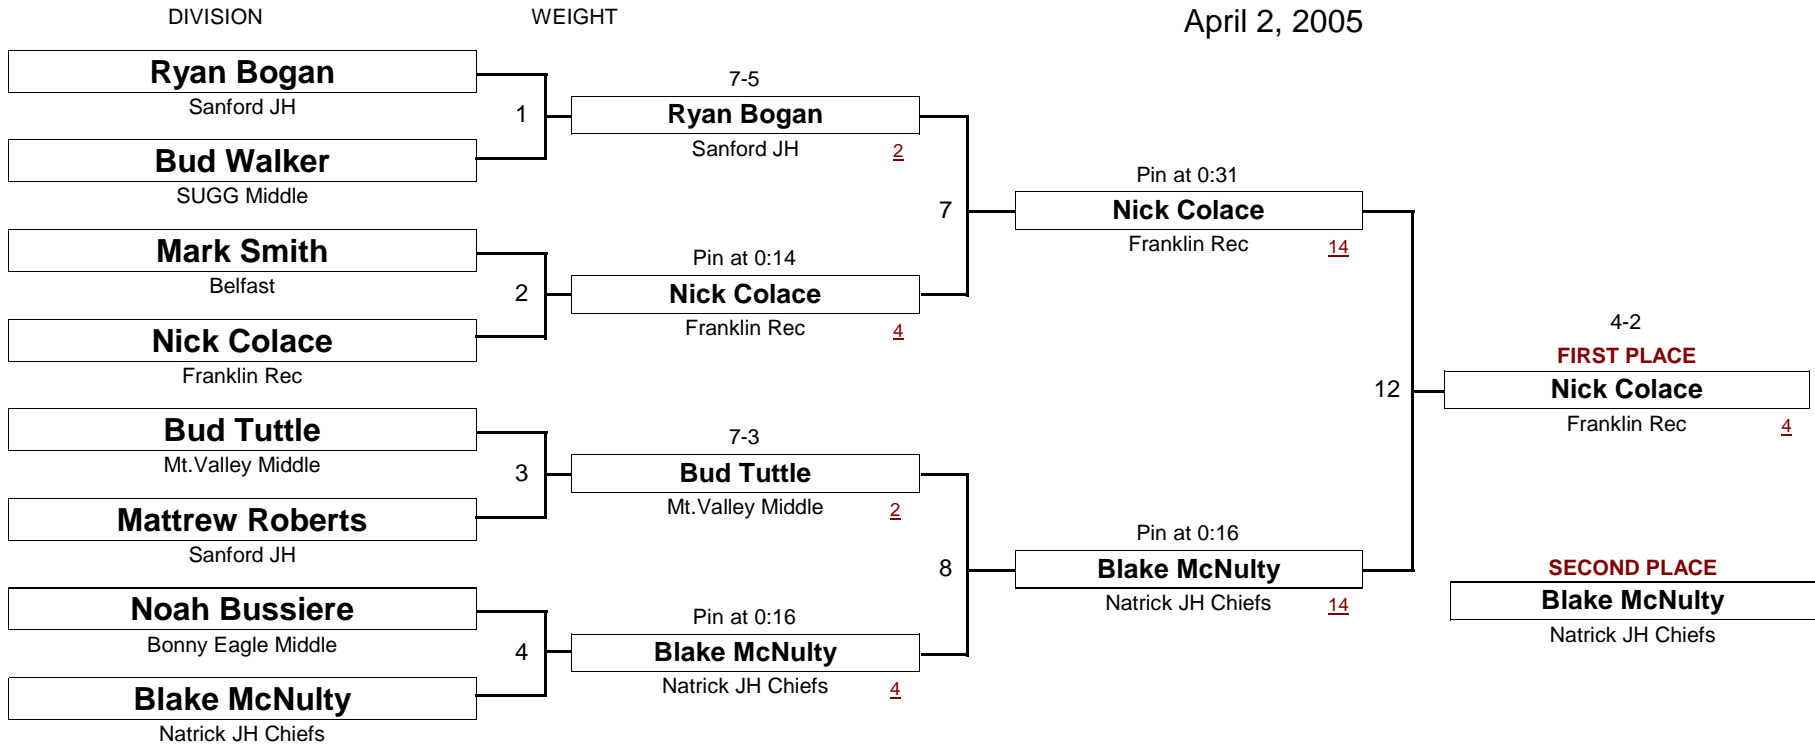

New England Wrestling Classic

April 2, 2005

[Underlined numbers, if shown, are TEAM POINTS]

SCHOOLBOY

164.0

New England Wrestling Classic

April 2, 2005

[Underlined numbers, if shown, are TEAM POINTS]