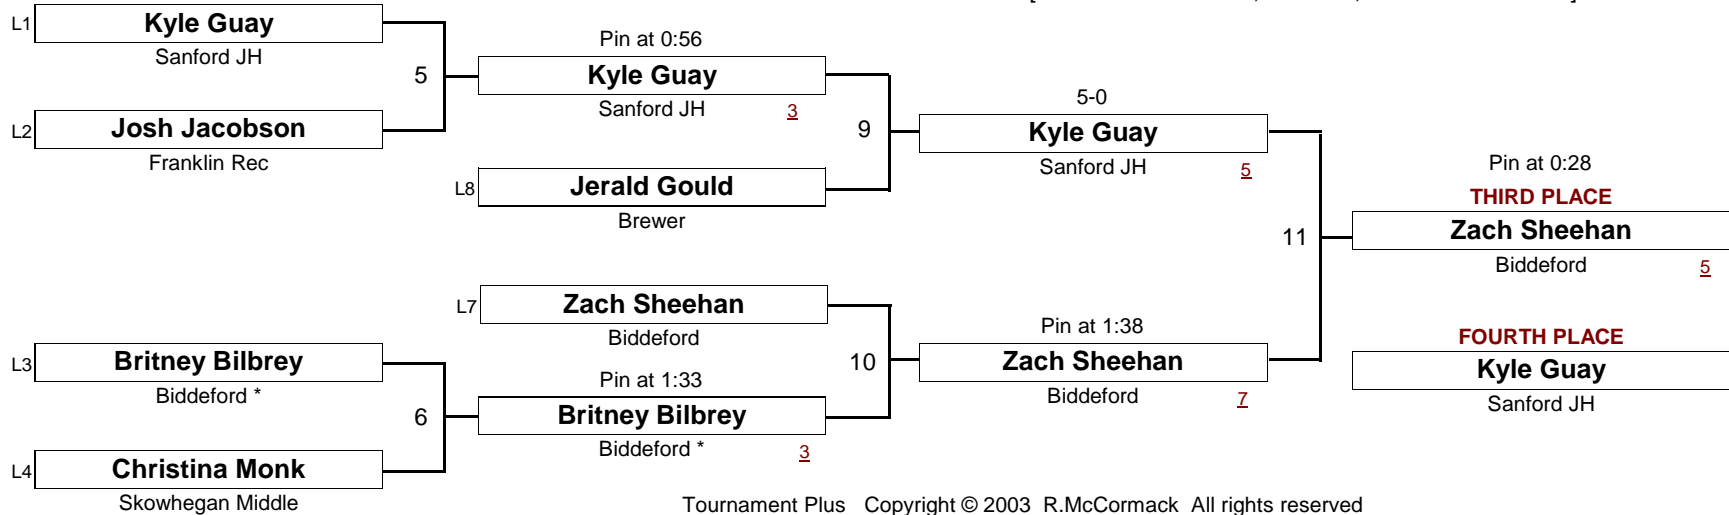

April 2, 2005

[Underlined numbers, if shown, are TEAM POINTS]

SCHOOLBOY

136.0

New England Wrestling Classic

April 2, 2005

[Underlined numbers, if shown, are TEAM POINTS]

SCHOOLBOY