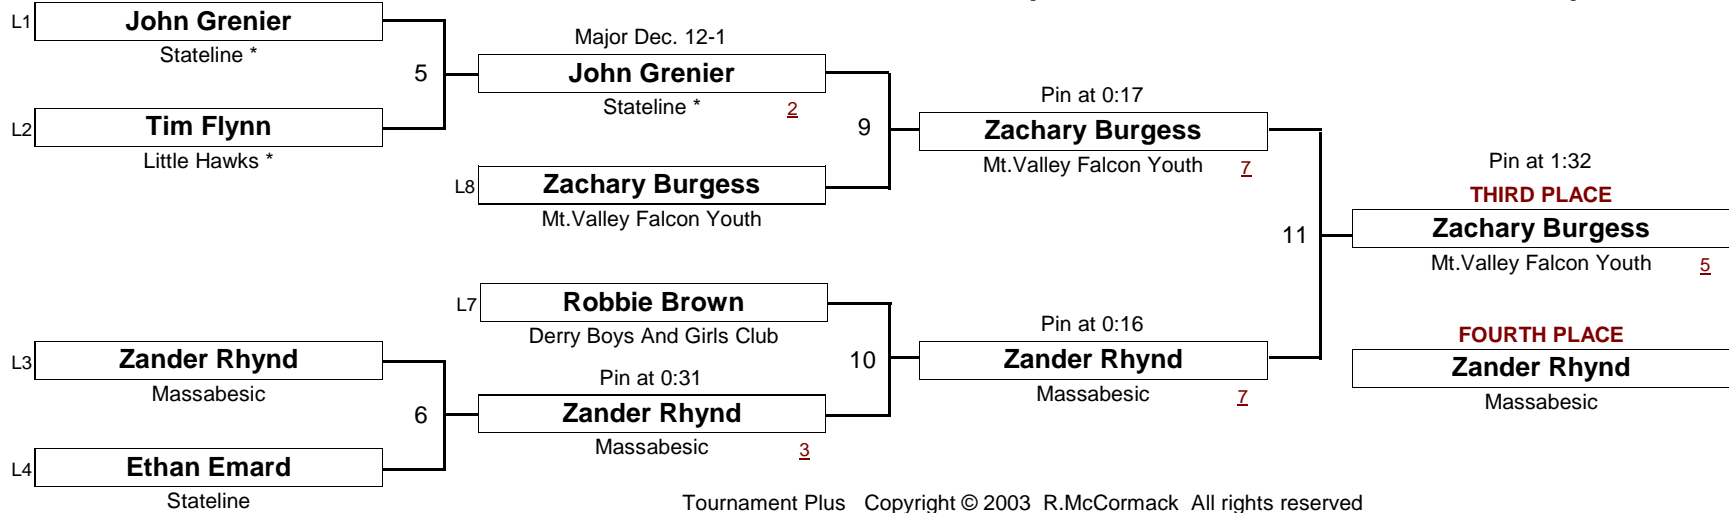

42.0 #

New England Wrestling Classic

April 2, 2005

DIVISION

WEIGHT

[Underlined numbers, if shown, are TEAM POINTS]

BANTAM

42.5 #