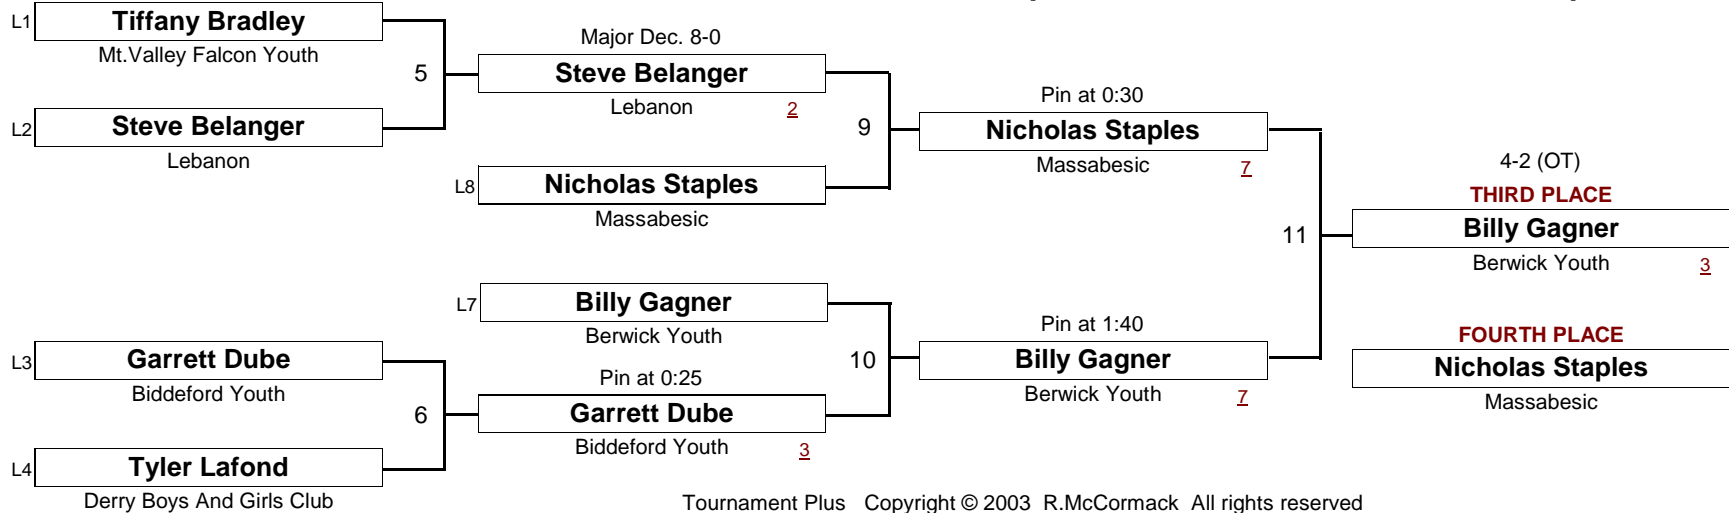

[Underlined numbers, if shown, are TEAM POINTS]