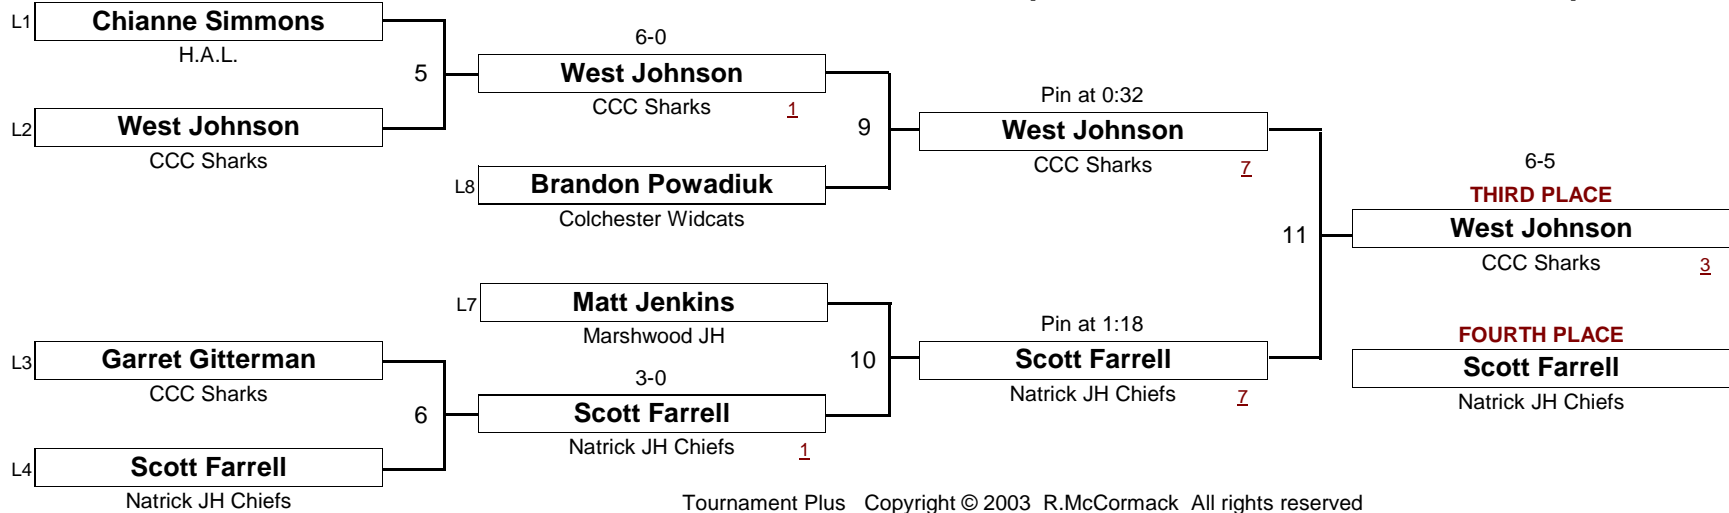

[Underlined numbers, if shown, are TEAM POINTS]

SCHOOLBOY

85.0 #

New England Wrestling Classic

April 2, 2005

[Underlined numbers, if shown, are TEAM POINTS]

SCHOOLBOY

86.0