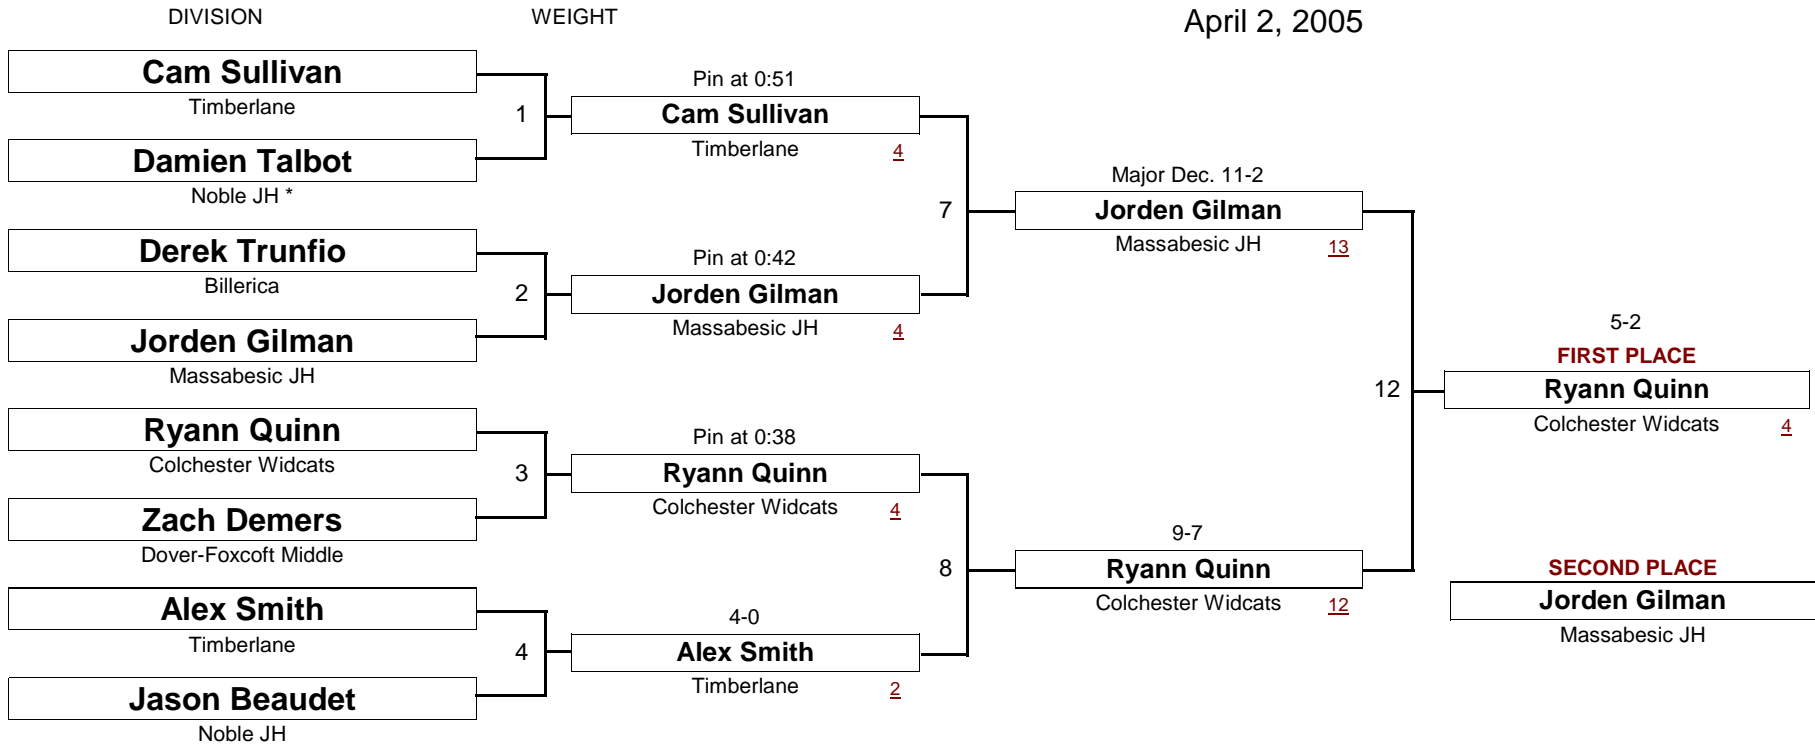

SCHOOLBOY

95.0 #

New England Wrestling Classic

April 2, 2005