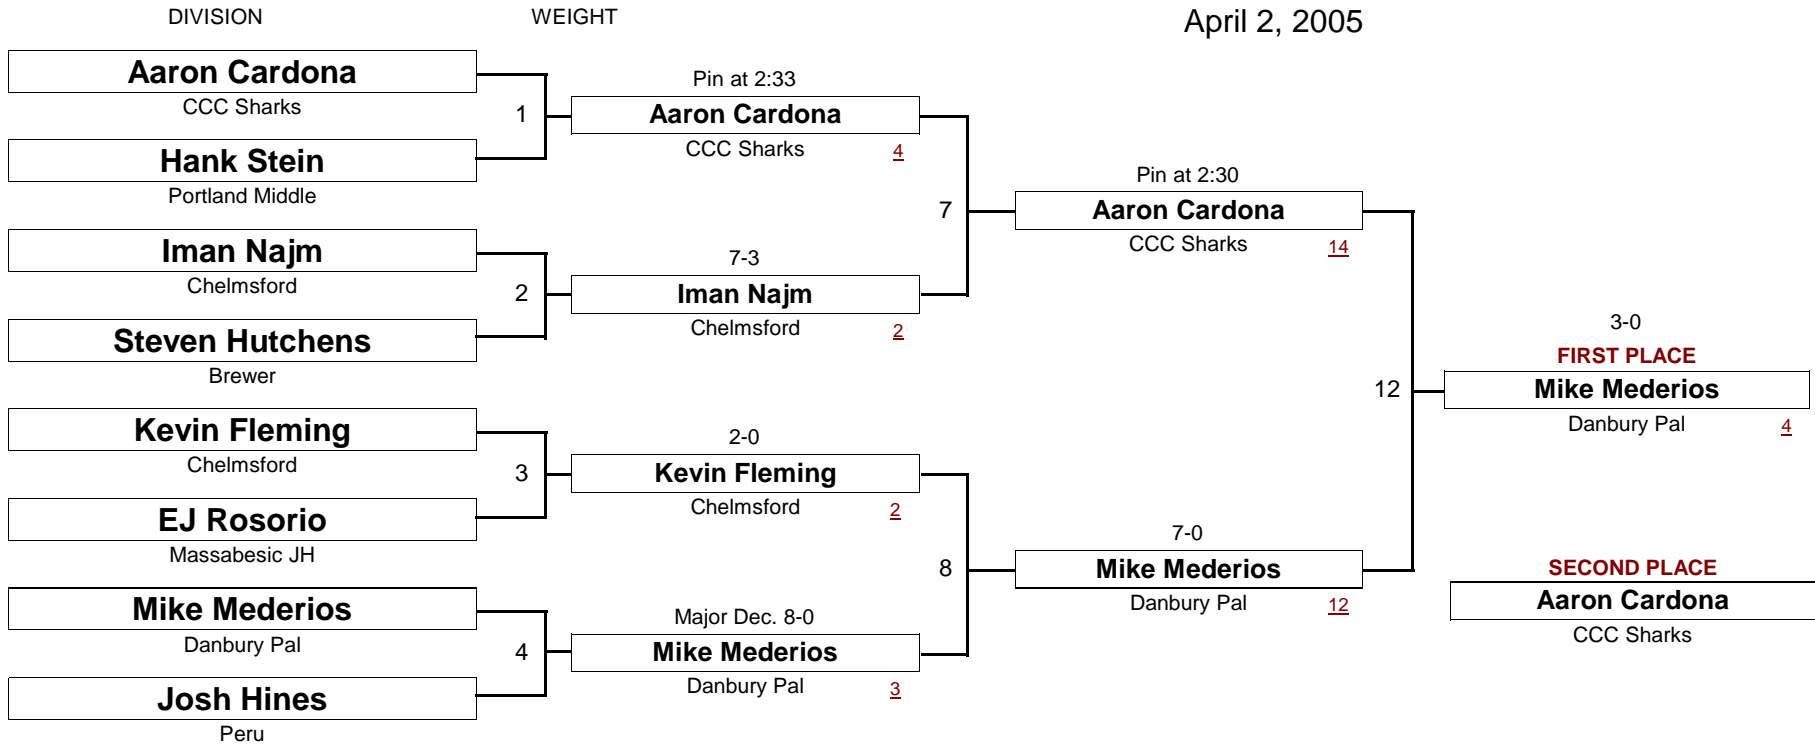

New England Wrestling Classic

April 2, 2005

[Underlined numbers, if shown, are TEAM POINTS]

SCHOOLBOY

92.0 #

New England Wrestling Classic

April 2, 2005

[Underlined numbers, if shown, are TEAM POINTS]