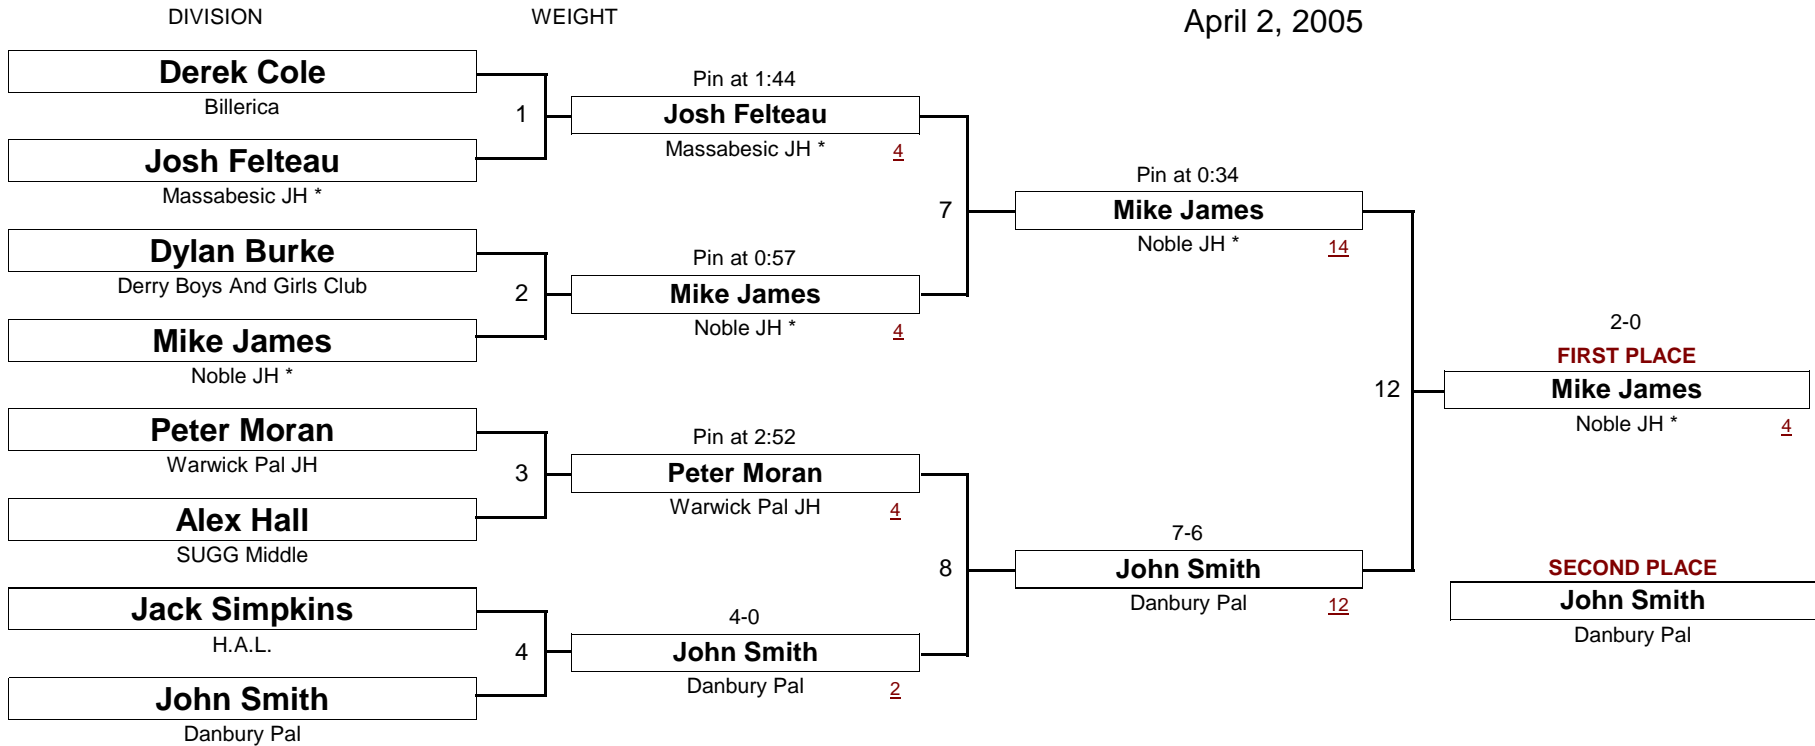

April 2, 2005

[Underlined numbers, if shown, are TEAM POINTS]

SCHOOLBOY

111.0

New England Wrestling Classic

April 2, 2005

[Underlined numbers, if shown, are TEAM POINTS]

SCHOOLBOY