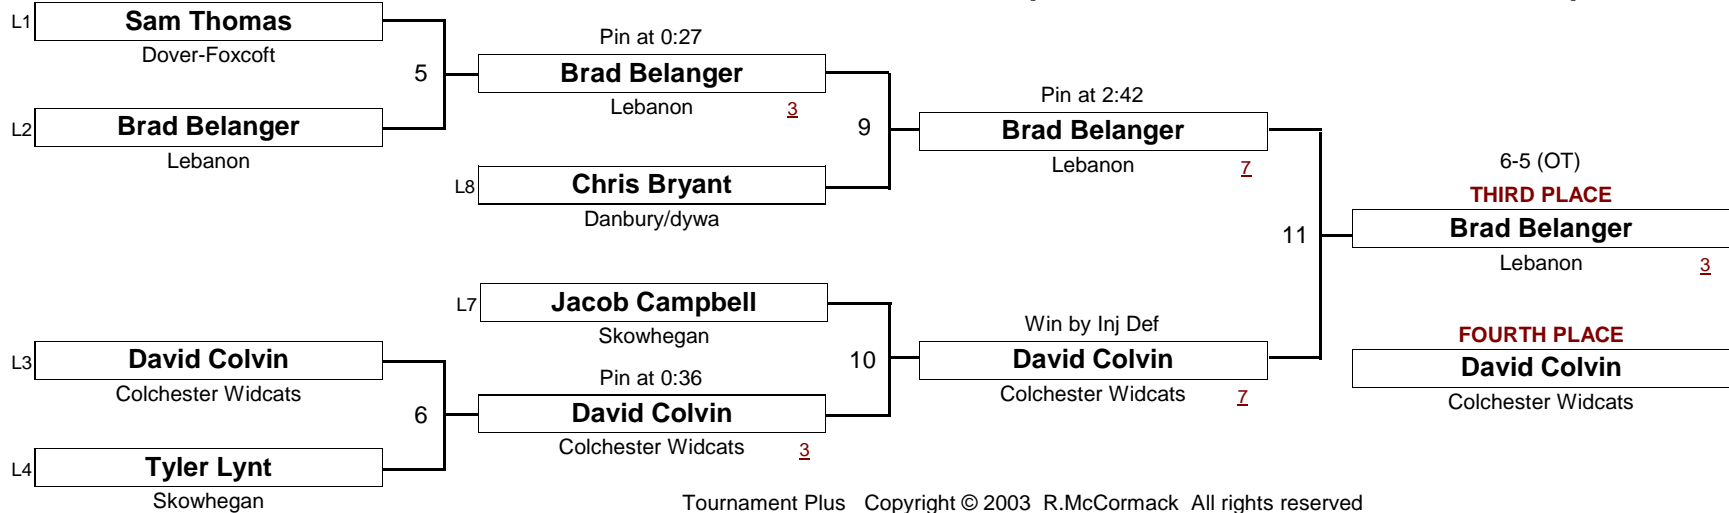

[Underlined numbers, if shown, are TEAM POINTS]