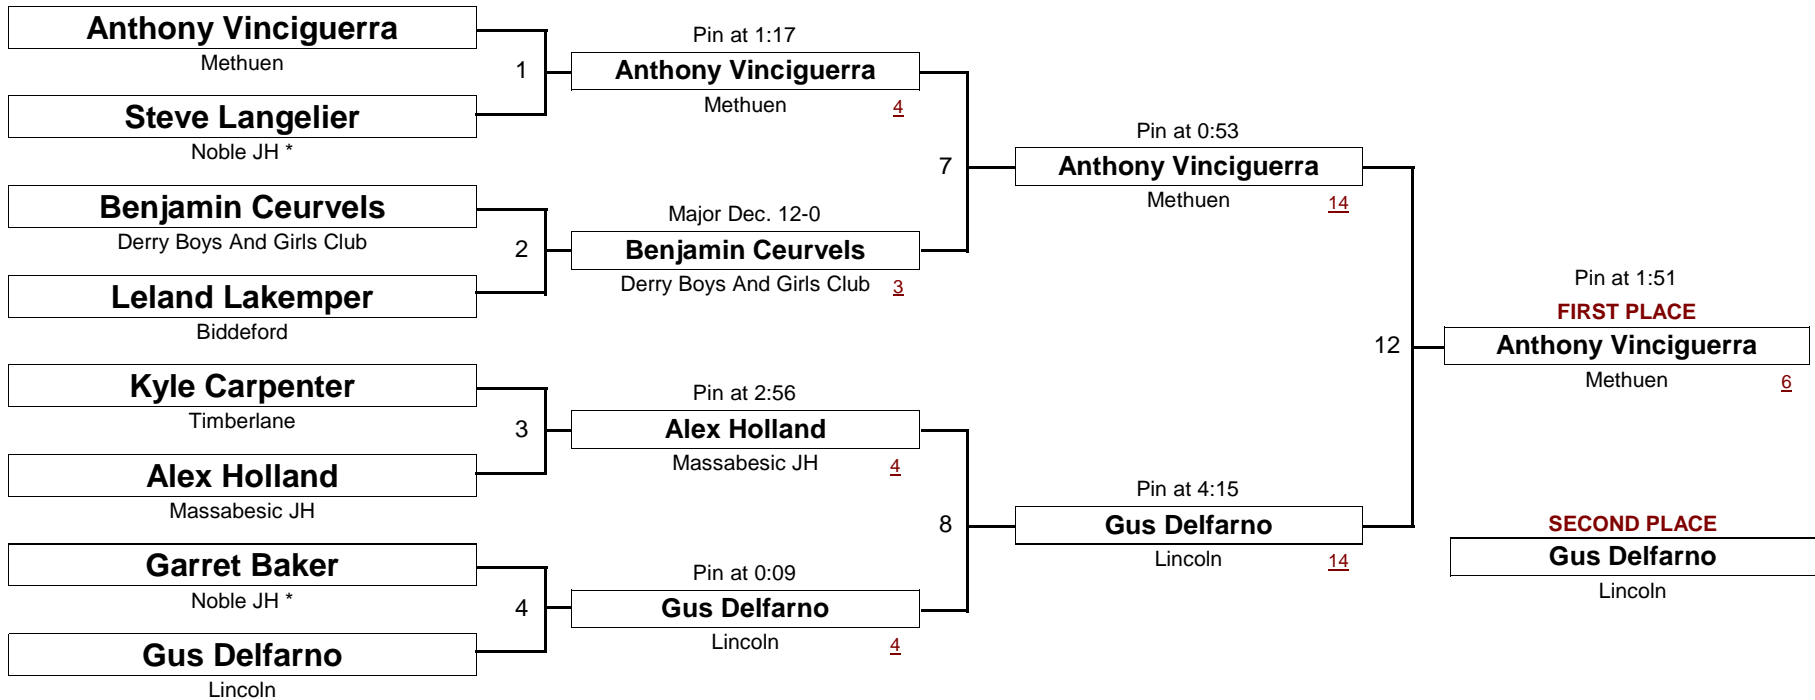

[Underlined numbers, if shown, are TEAM POINTS]

SCHOOLBOY

153.0

New England Wrestling Classic

April 2, 2005

[Underlined numbers, if shown, are TEAM POINTS]

SCHOOLBOY

155.0