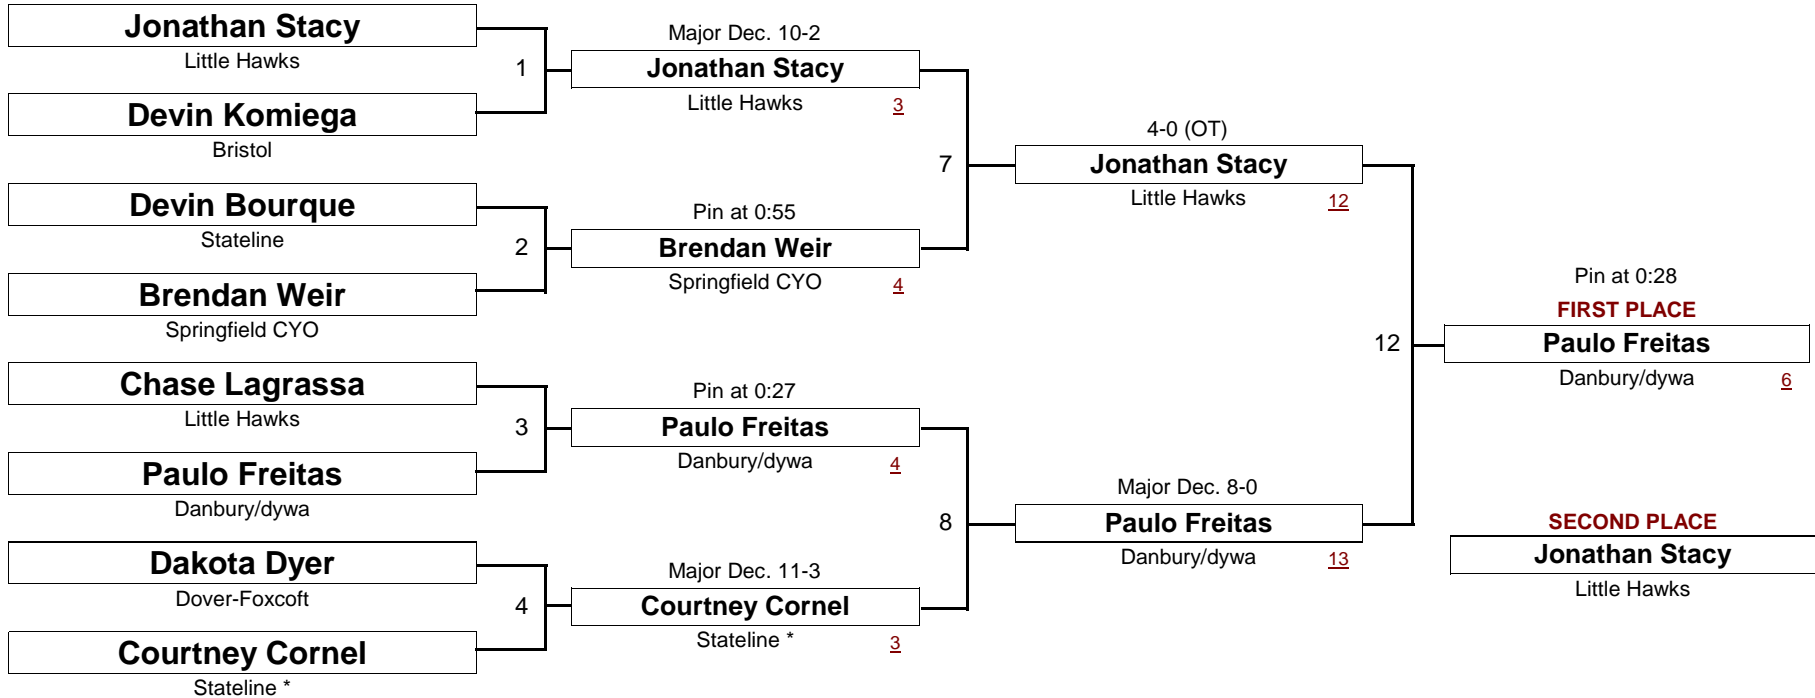

BANTAM

50.0 #

New England Wrestling Classic

April 2, 2005

DIVISION

WEIGHT