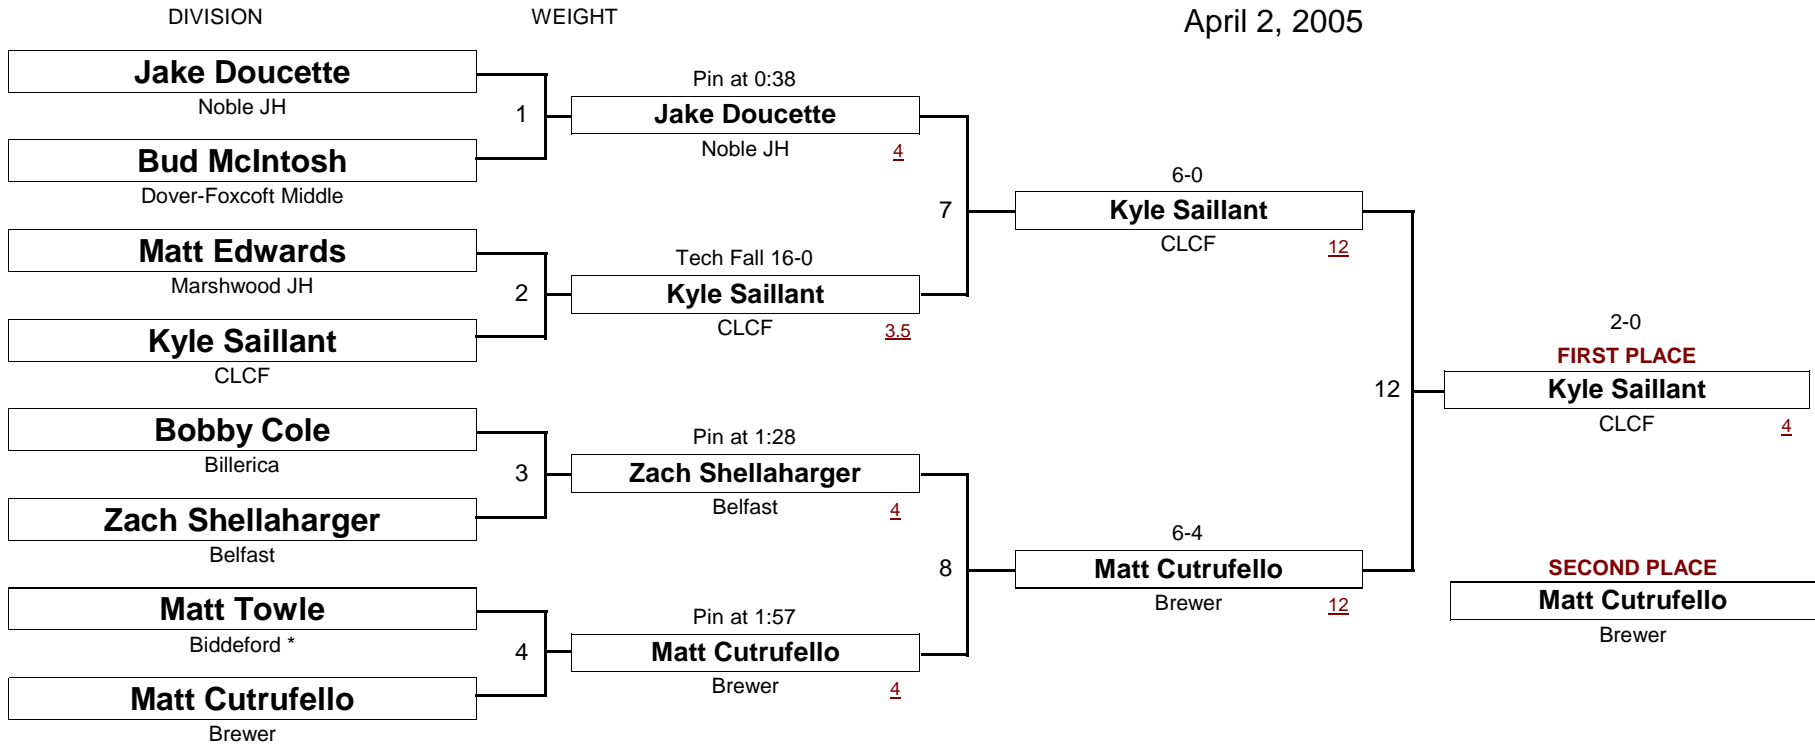

New England Wrestling Classic

April 2, 2005

[Underlined numbers, if shown, are TEAM POINTS]

SCHOOLBOY

105.0

New England Wrestling Classic

April 2, 2005

[Underlined numbers, if shown, are TEAM POINTS]