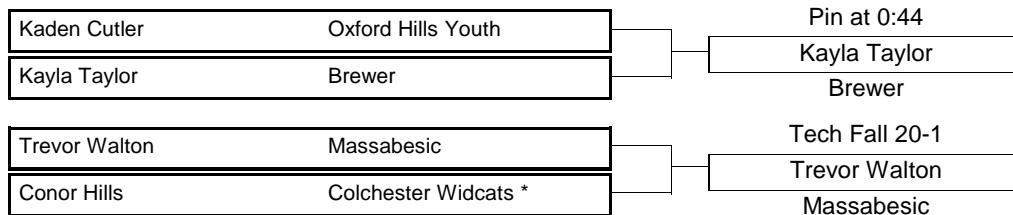

Kaden Cutler - Oxford Hills Youth

Kayla Taylor - Brewer

Trevor Walton - Massabesic

Conor Hills - Colchester Widcats *

ROUND 1

ROUND 2

ROUND 3

FIRST PLACE