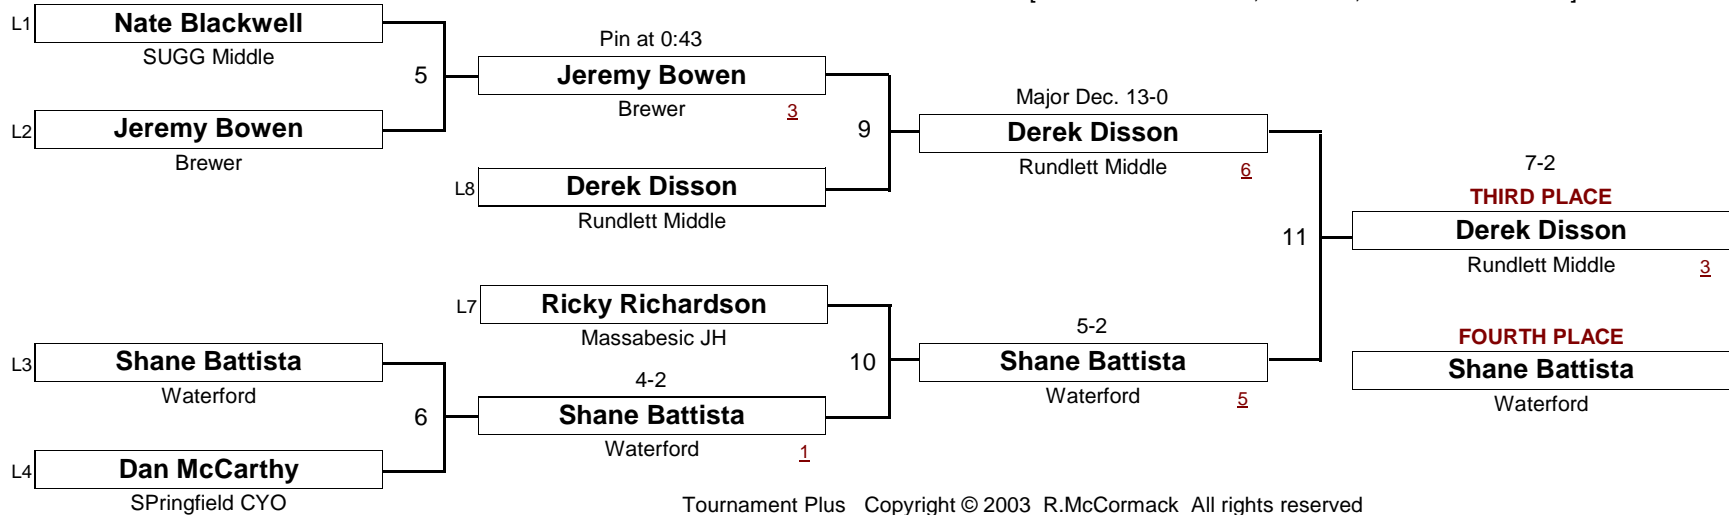

SCHOOLBOY

141.0

New England Wrestling Classic

April 2, 2005

[Underlined numbers, if shown, are TEAM POINTS]

SCHOOLBOY

144.0

New England Wrestling Classic