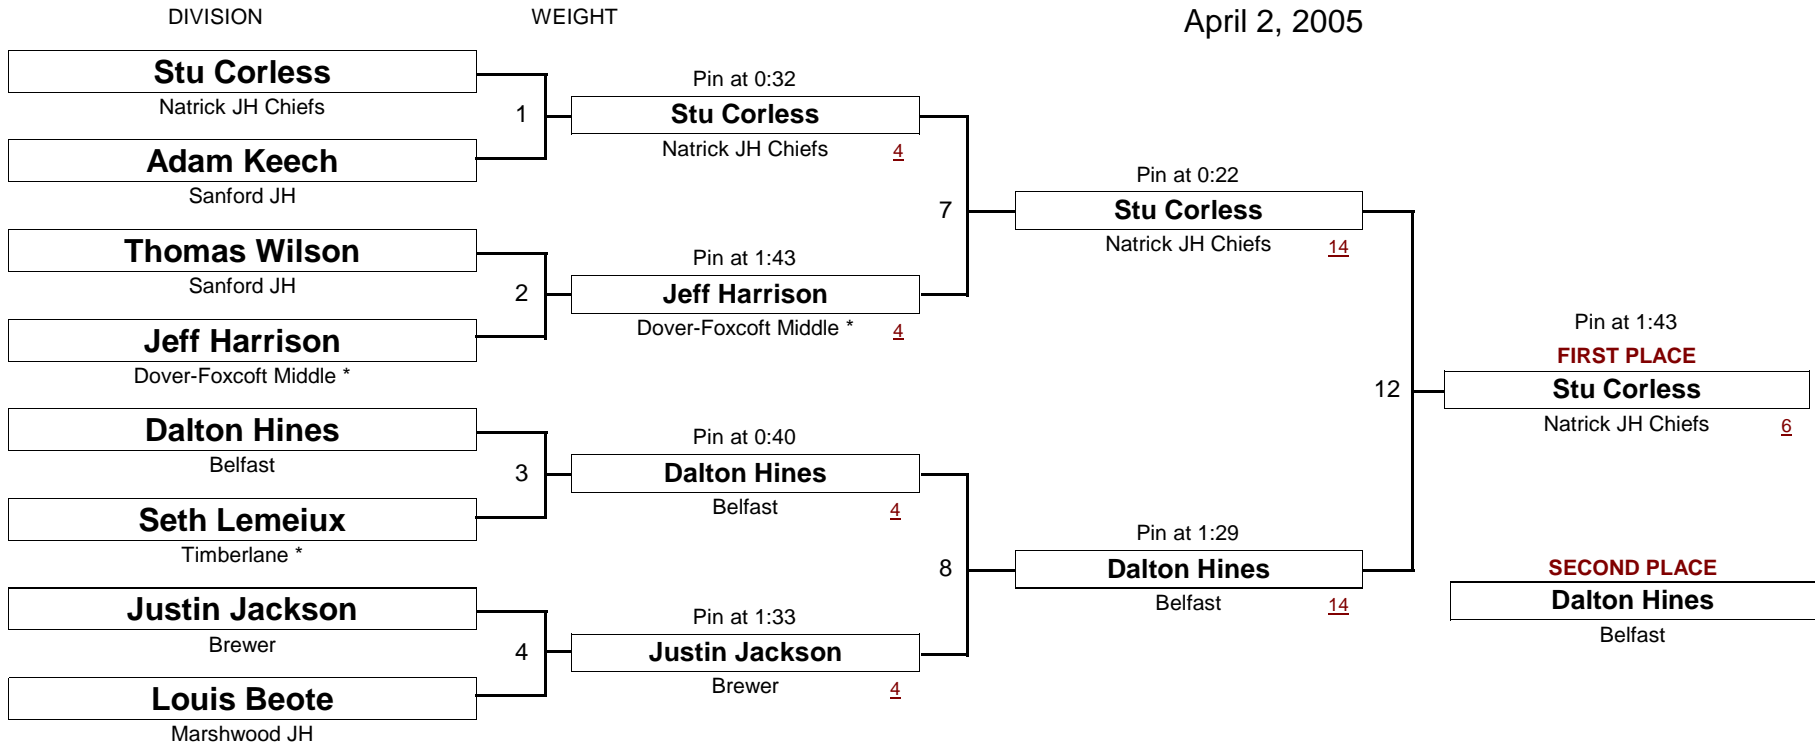

[Underlined numbers, if shown, are TEAM POINTS]

SCHOOLBOY

153.0

New England Wrestling Classic

April 2, 2005

[Underlined numbers, if shown, are TEAM POINTS]

SCHOOLBOY

155.0