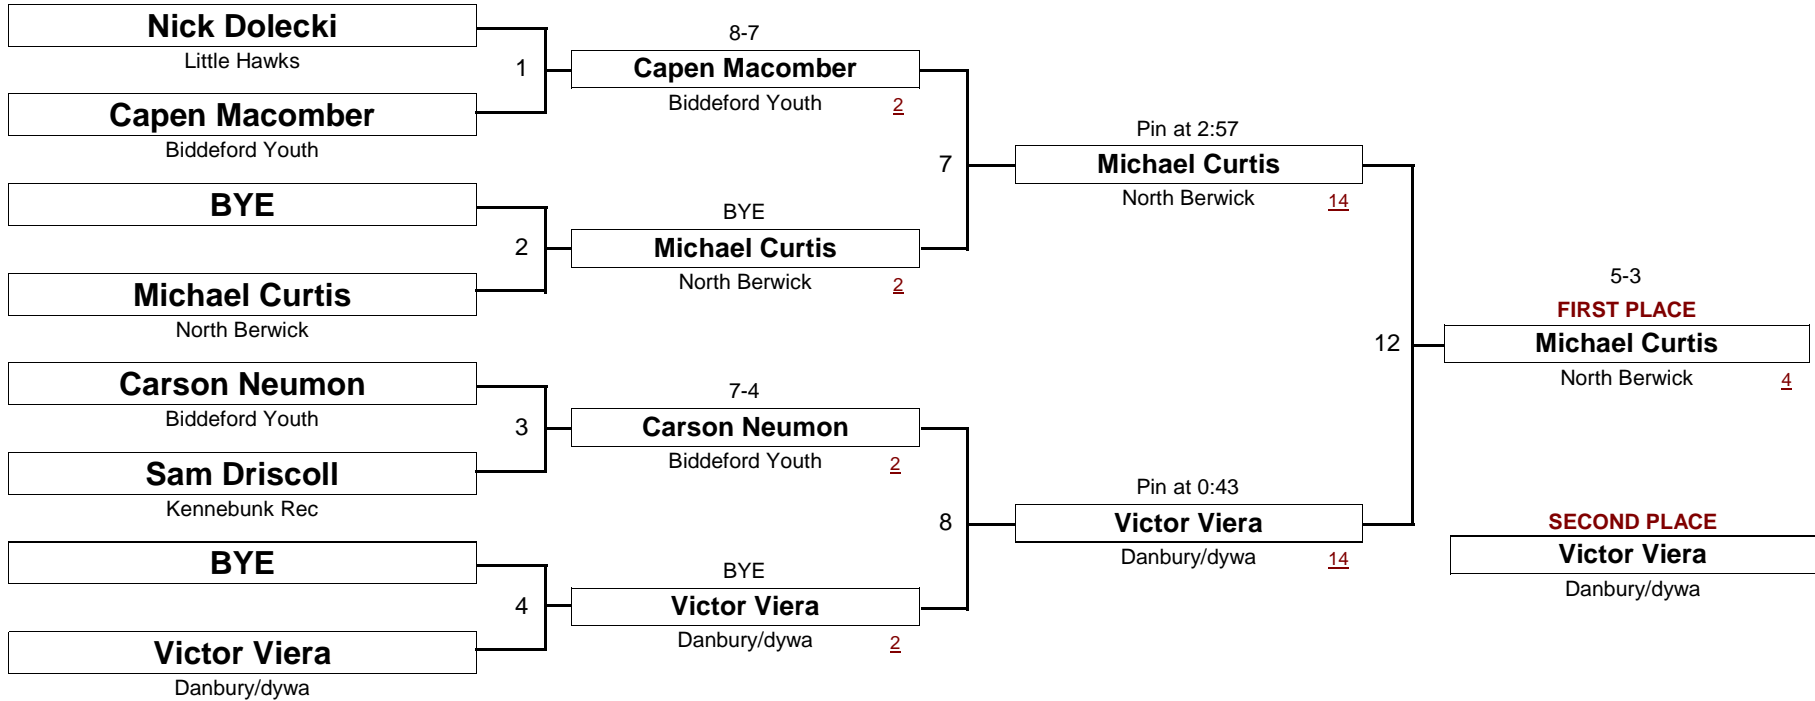

BANTAM

93.0 #

New England Wrestling Classic

April 2, 2005

DIVISION

WEIGHT

[Underlined numbers, if shown, are TEAM POINTS]

BANTAM