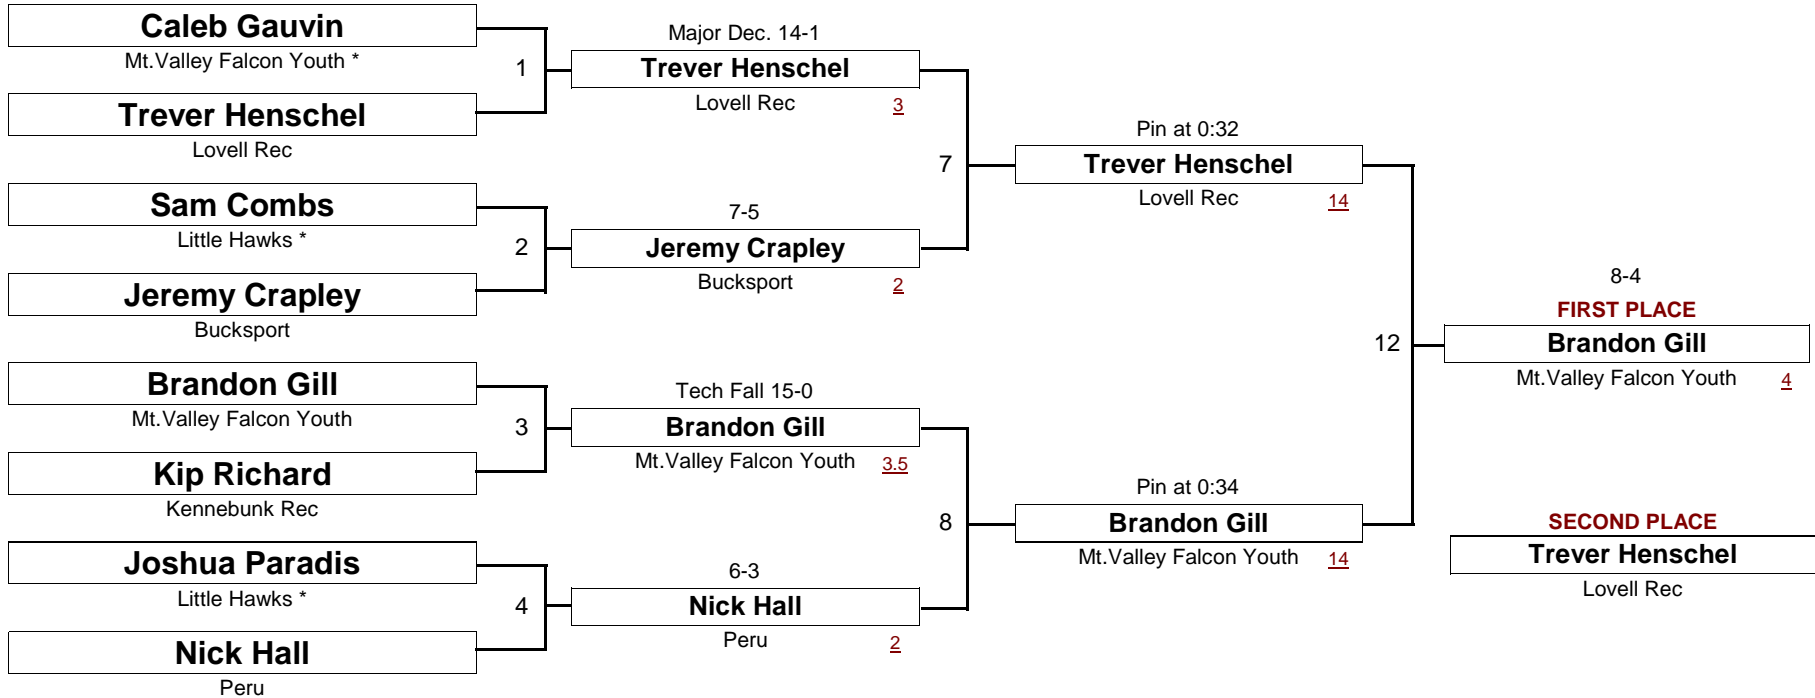

[Underlined numbers, if shown, are TEAM POINTS]

BANTAM

83.0 #

New England Wrestling Classic

April 2, 2005

DIVISION

WEIGHT

[Underlined numbers, if shown, are TEAM POINTS]