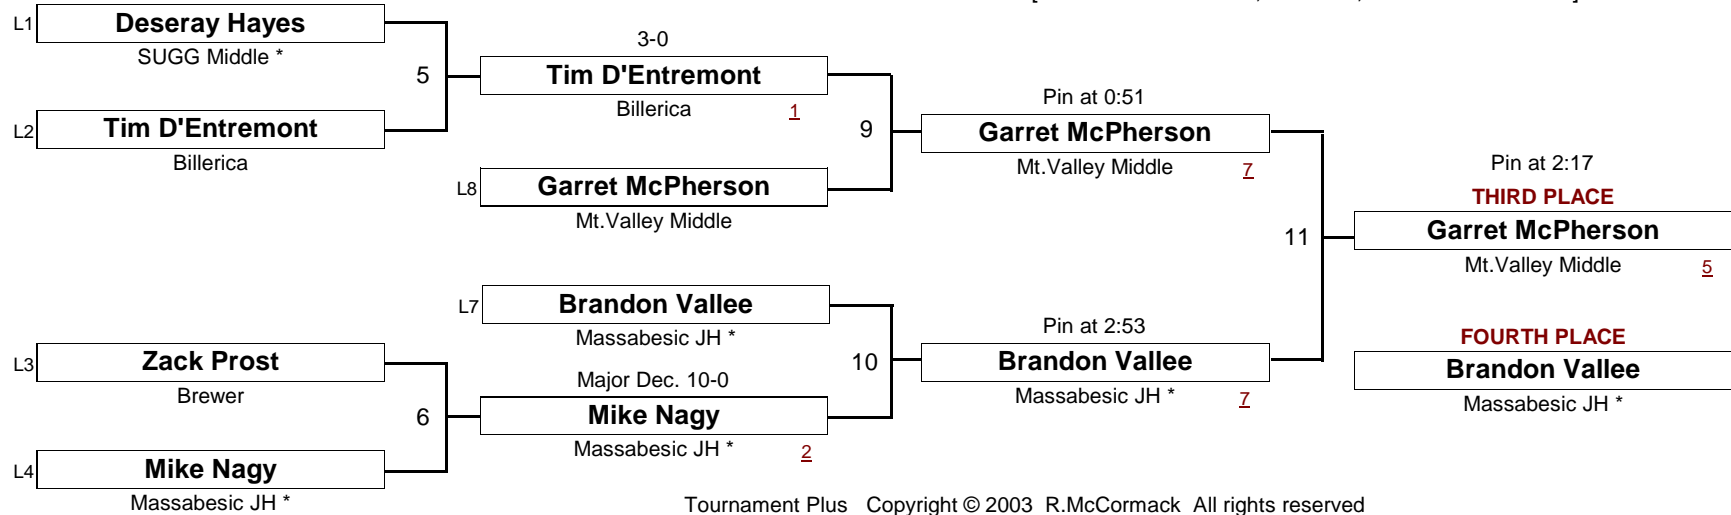

[Underlined numbers, if shown, are TEAM POINTS]