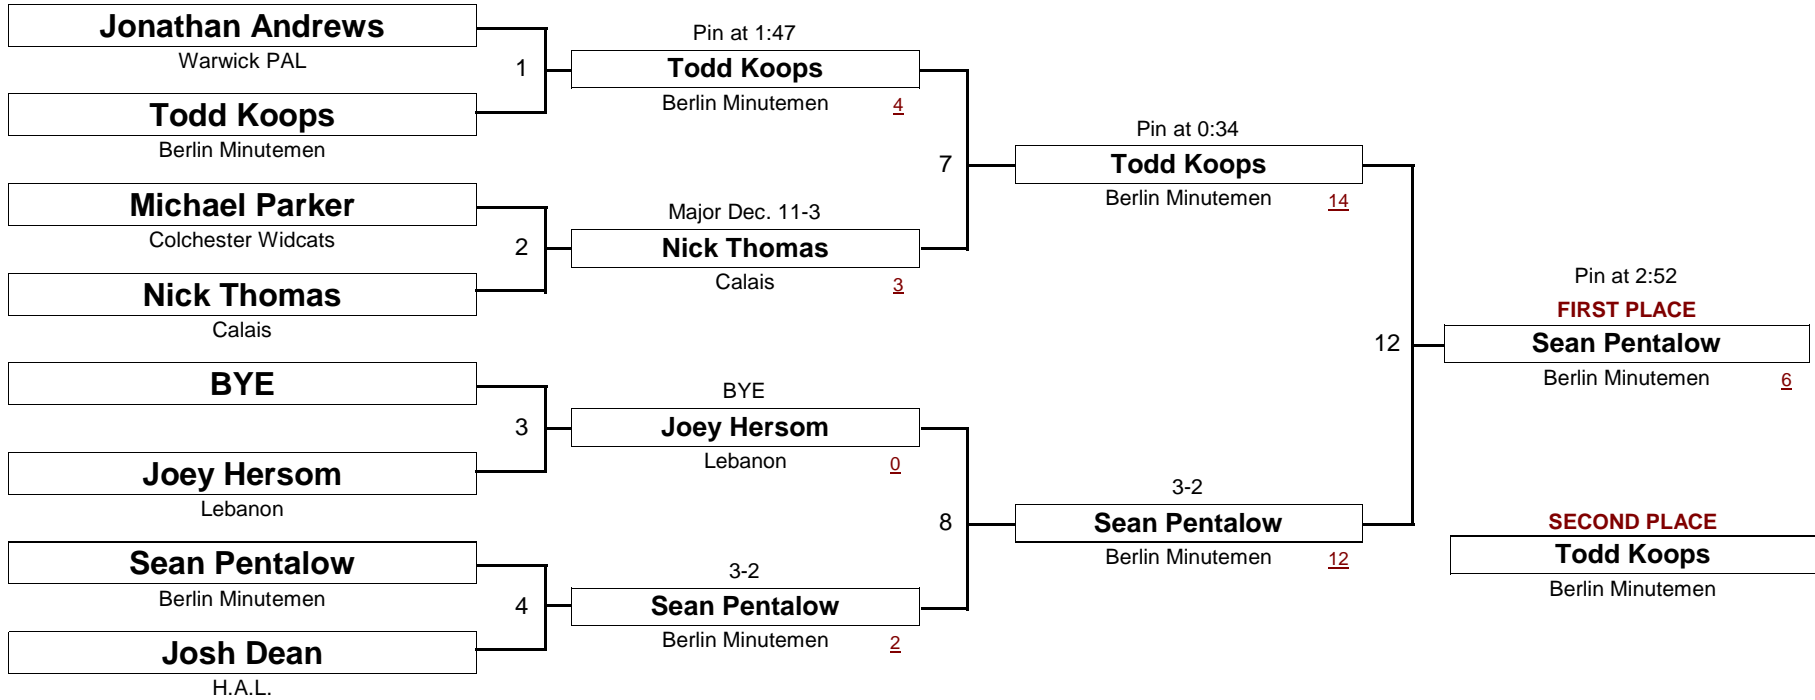

MIDGET

68.0 #

New England Wrestling Classic

April 2, 2005

DIVISION

WEIGHT