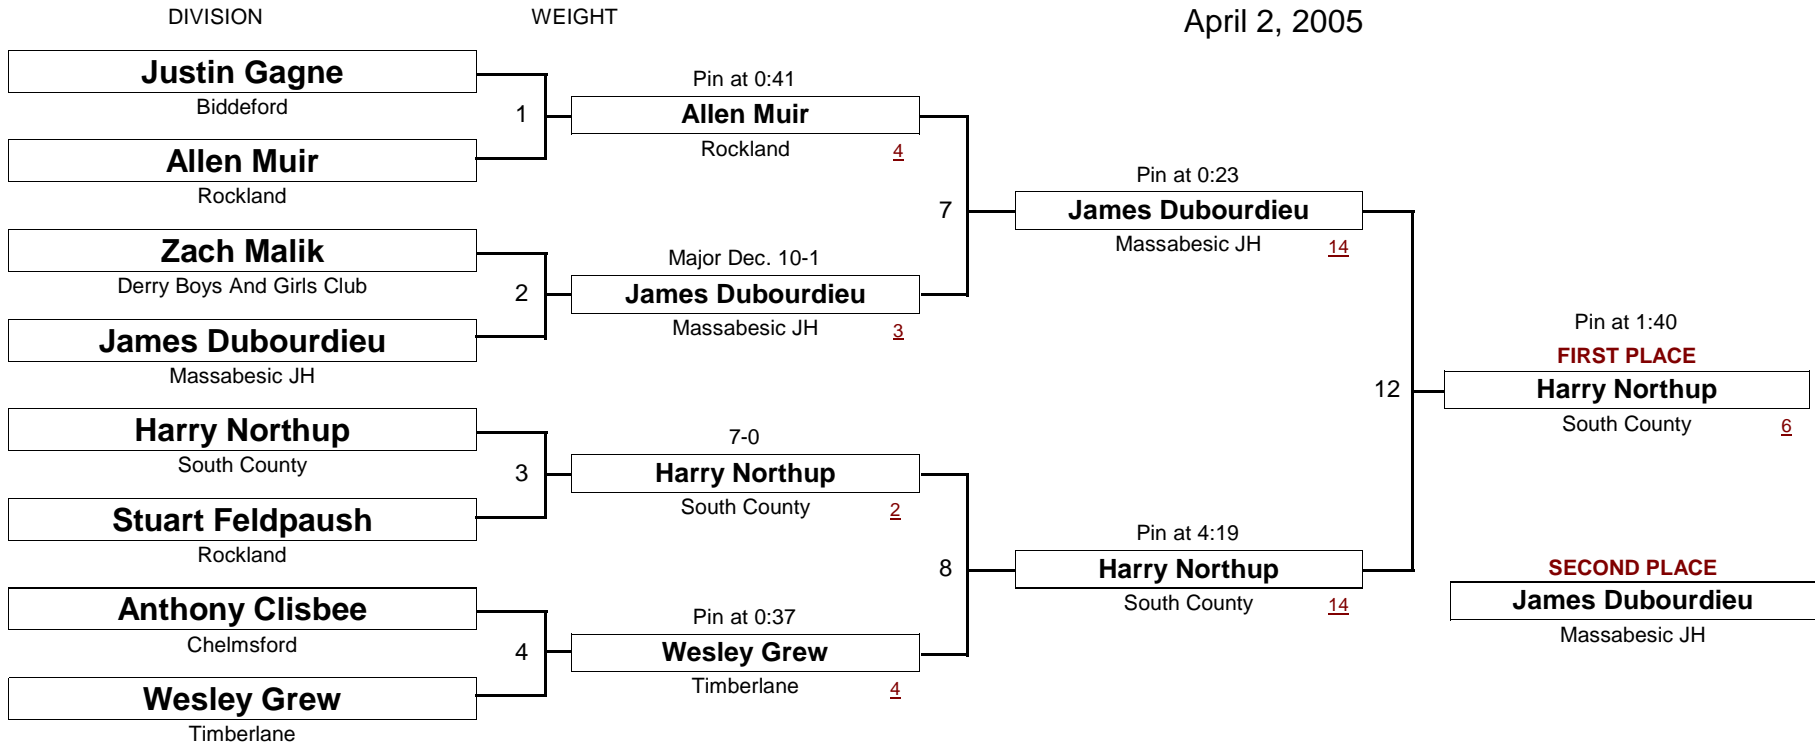

April 2, 2005

[Underlined numbers, if shown, are TEAM POINTS]

SCHOOLBOY

200.0

New England Wrestling Classic

April 2, 2005

[Underlined numbers, if shown, are TEAM POINTS]

SCHOOLBOY