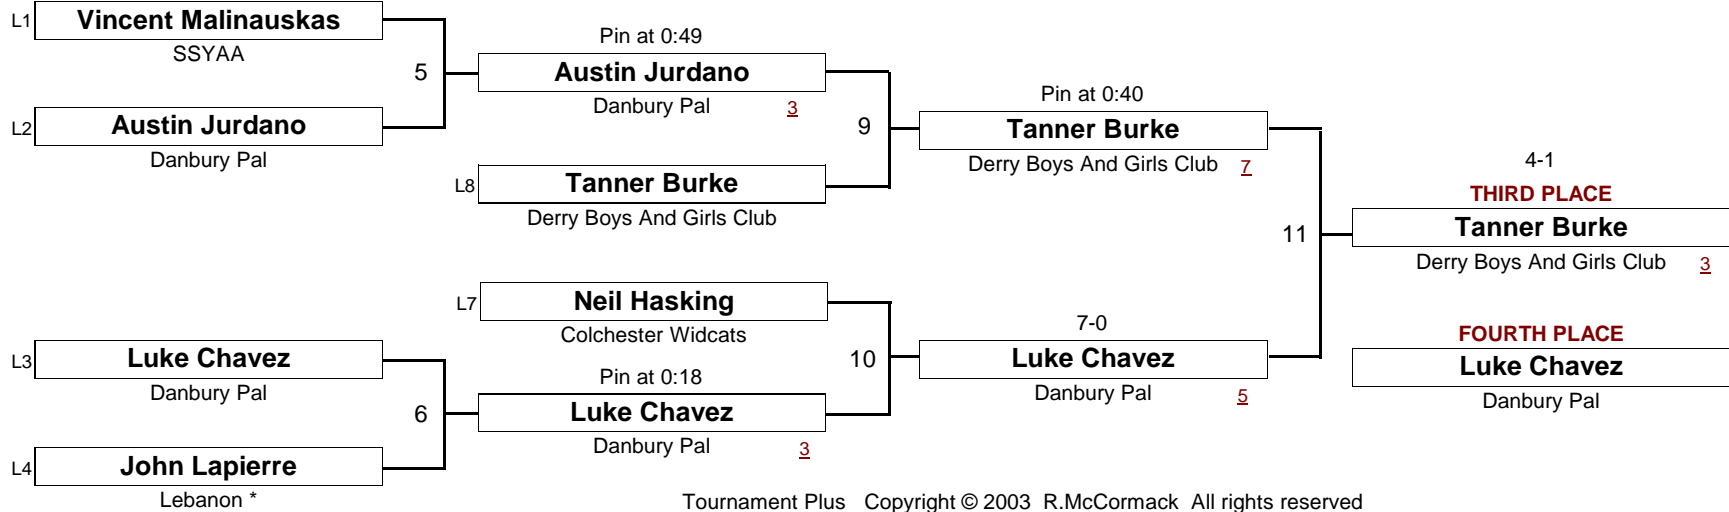

[Underlined numbers, if shown, are TEAM POINTS]