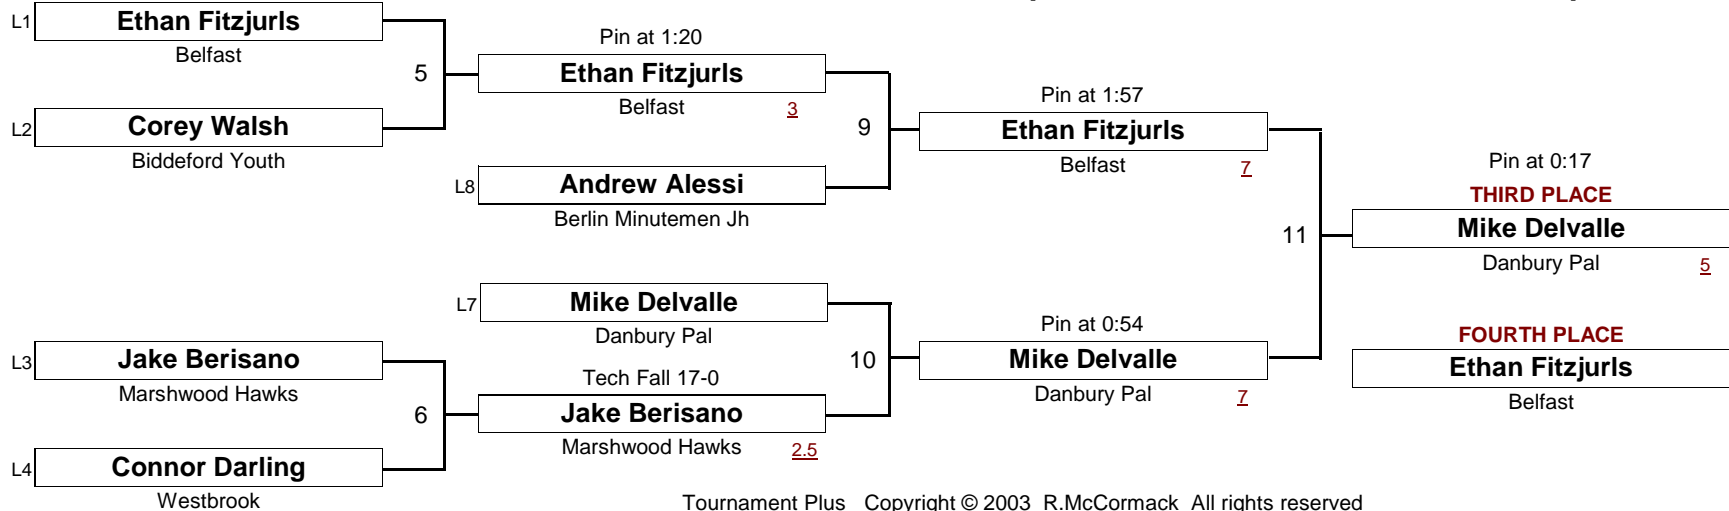

[Underlined numbers, if shown, are TEAM POINTS]

NOVICE

101.0

New England Wrestling Classic

April 2, 2005

DIVISION

WEIGHT

[Underlined numbers, if shown, are TEAM POINTS]