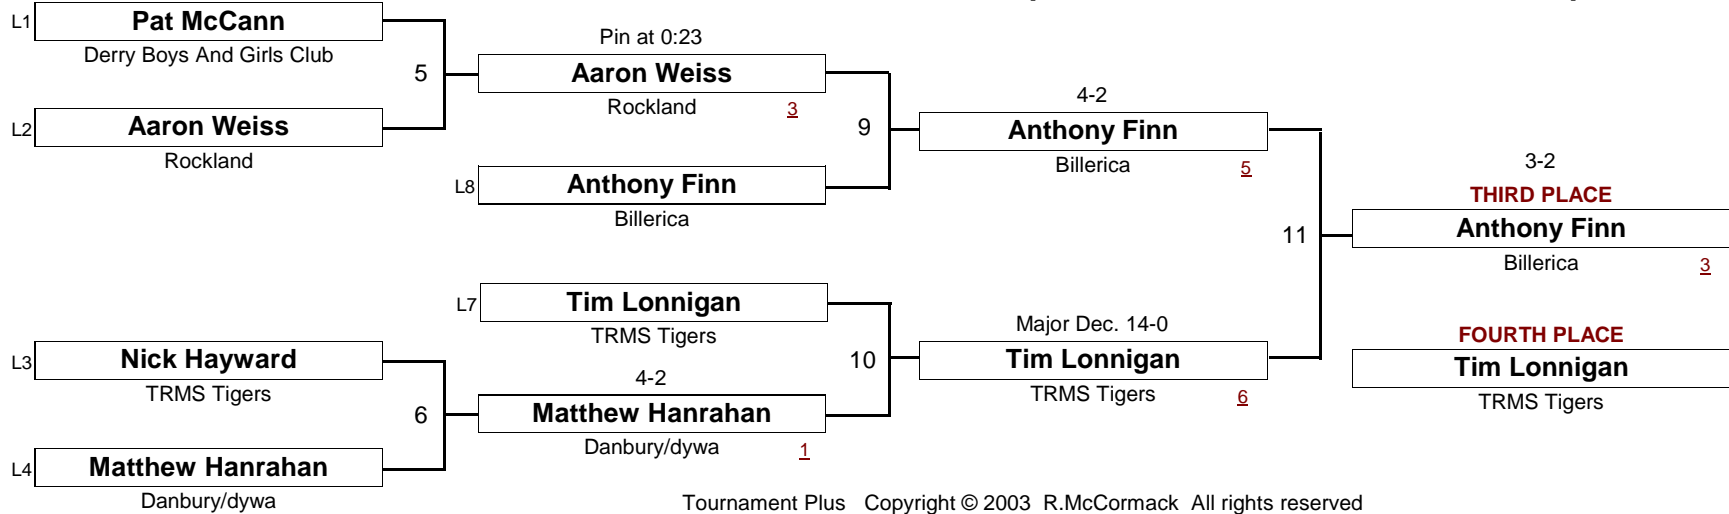

NOVICE

105.0

New England Wrestling Classic

April 2, 2005

DIVISION

WEIGHT

[Underlined numbers, if shown, are TEAM POINTS]

NOVICE