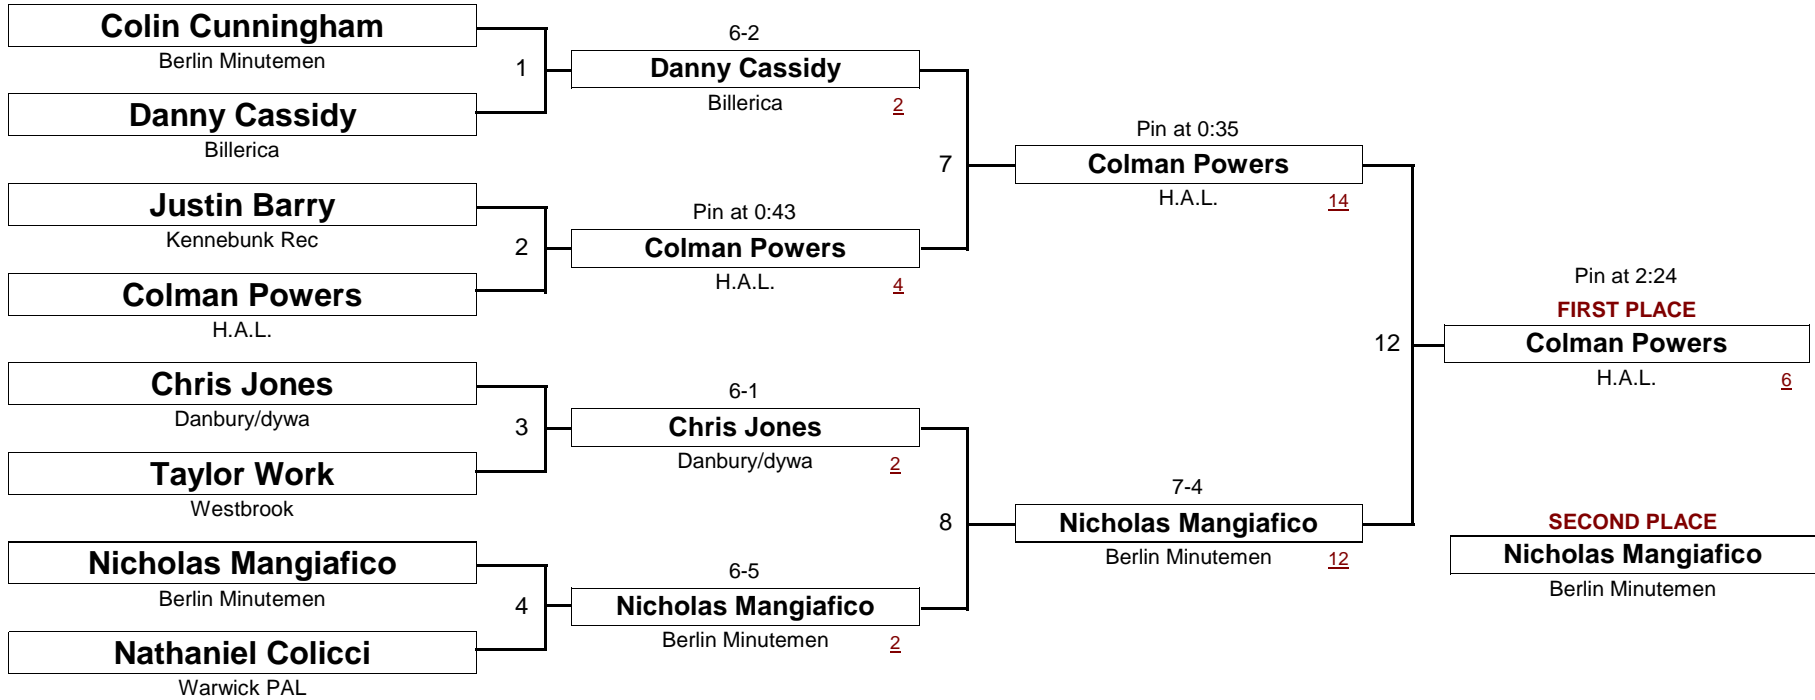

MIDGET

DIVISION

67.0

WEIGHT

New England Wrestling Classic

April 2, 2005