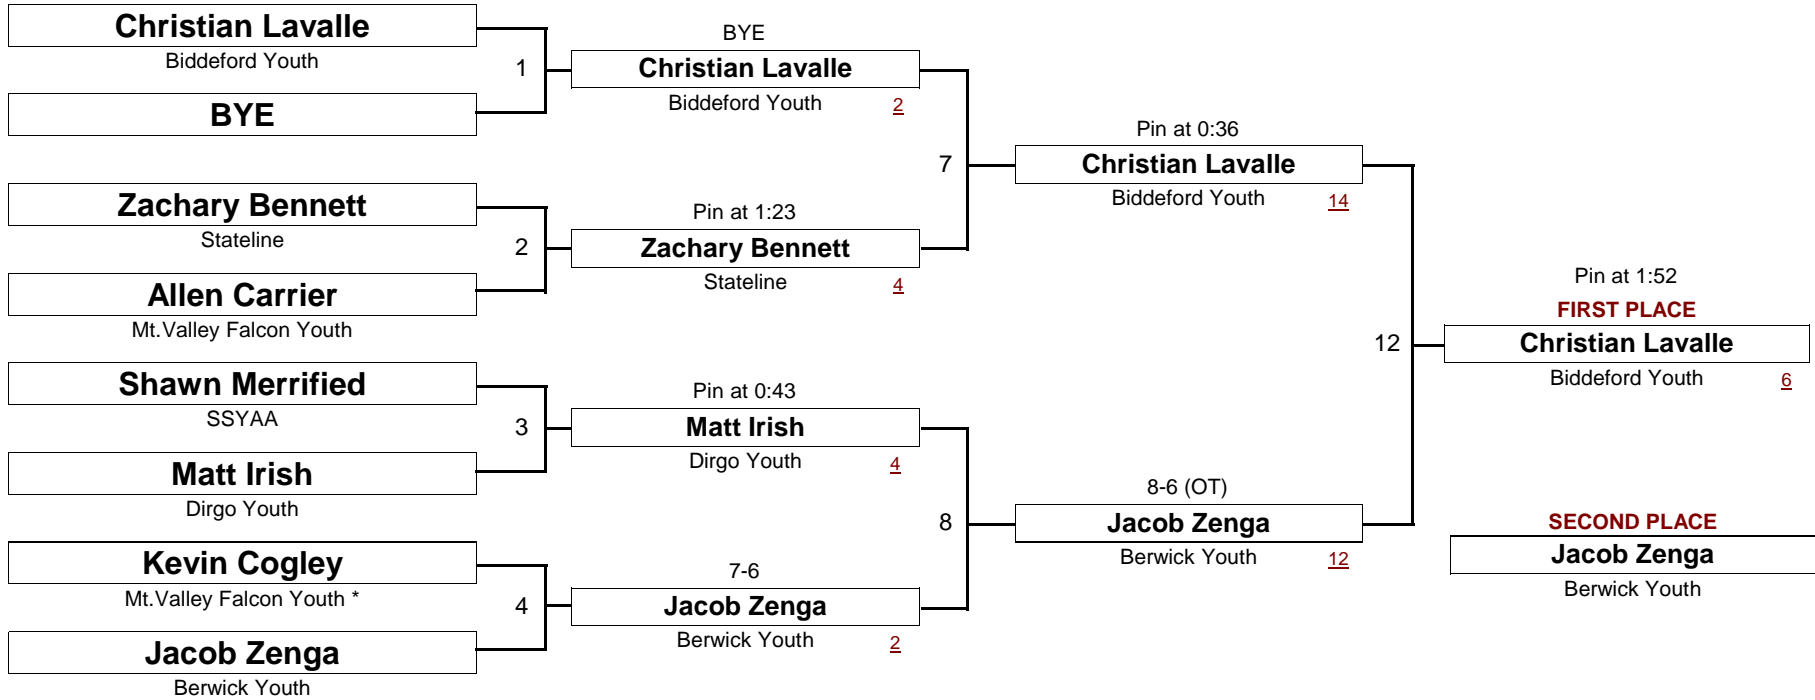

BANTAM

105.0

New England Wrestling Classic

April 2, 2005

DIVISION

WEIGHT