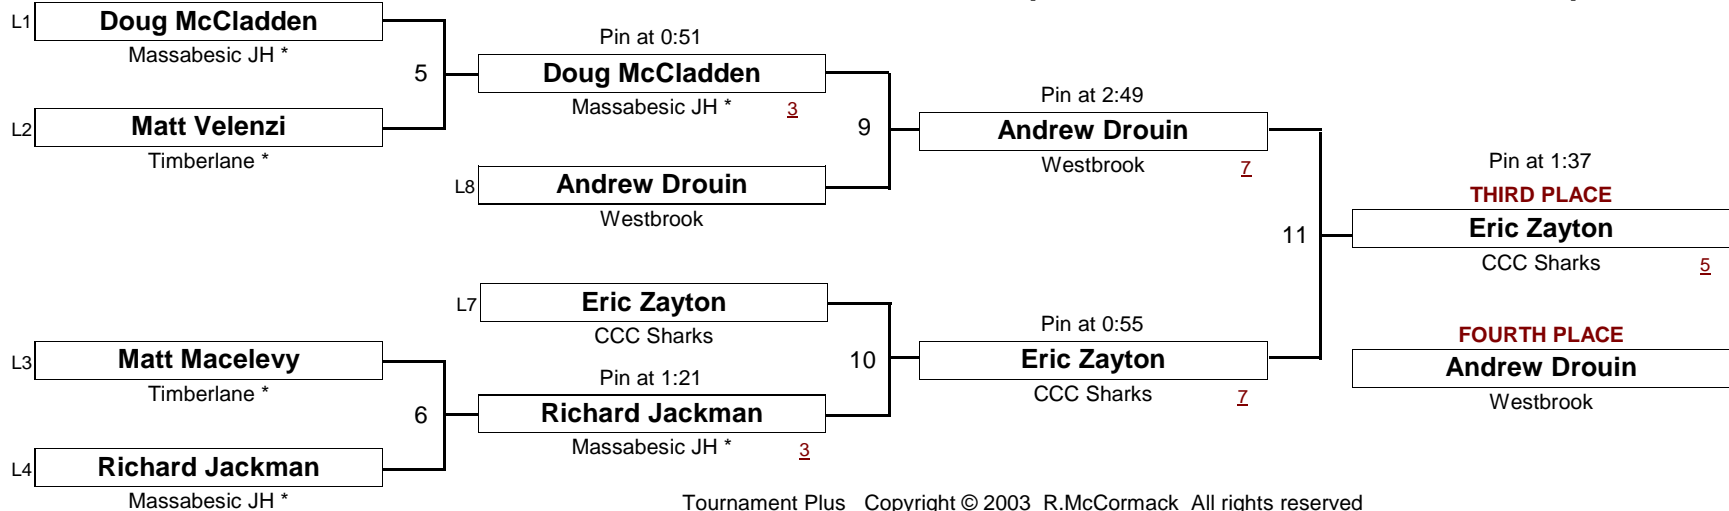

SCHOOLBOY

175.0

New England Wrestling Classic

April 2, 2005

[Underlined numbers, if shown, are TEAM POINTS]

SCHOOLBOY

185.0

New England Wrestling Classic