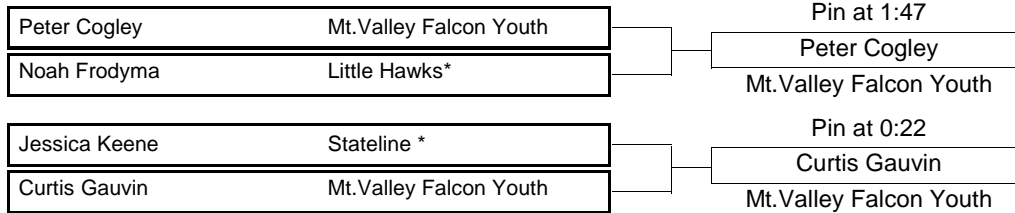

BANTAM

DIVISION

68.5

WEIGHT

New England Wrestling Classic

April 2, 2005

4-PERSON "ROUND ROBIN" FORMAT

(Everyone Wrestles 3 Matches)

Peter Cogley - Mt.Valley Falcon Youth

Jessica Keene - Stateline *

Curtis Gauvin - Mt.Valley Falcon Youth

Noah Frodyma - Little Hawks*

ROUND 1

FIRST PLACE
Curtis Gauvin
Mt.Valley Falcon Youth

SECOND PLACE
Peter Cogley
Mt.Valley Falcon Youth

ROUND 2