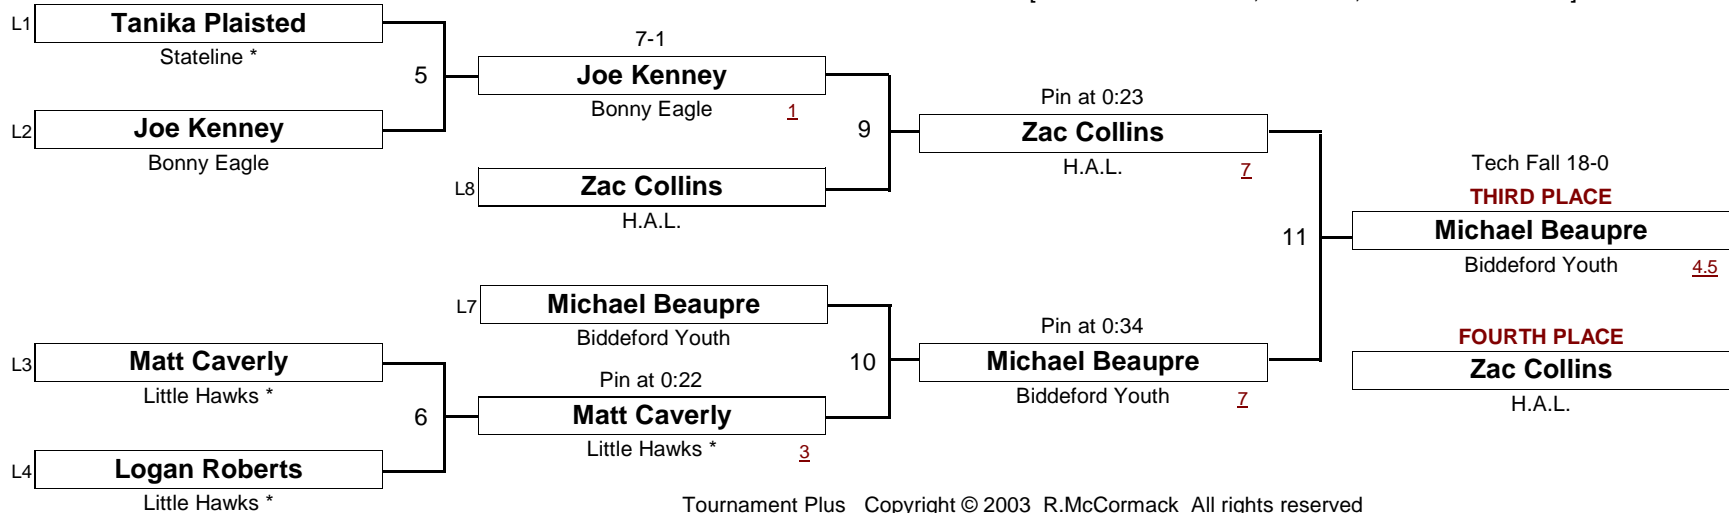

[Underlined numbers, if shown, are TEAM POINTS]