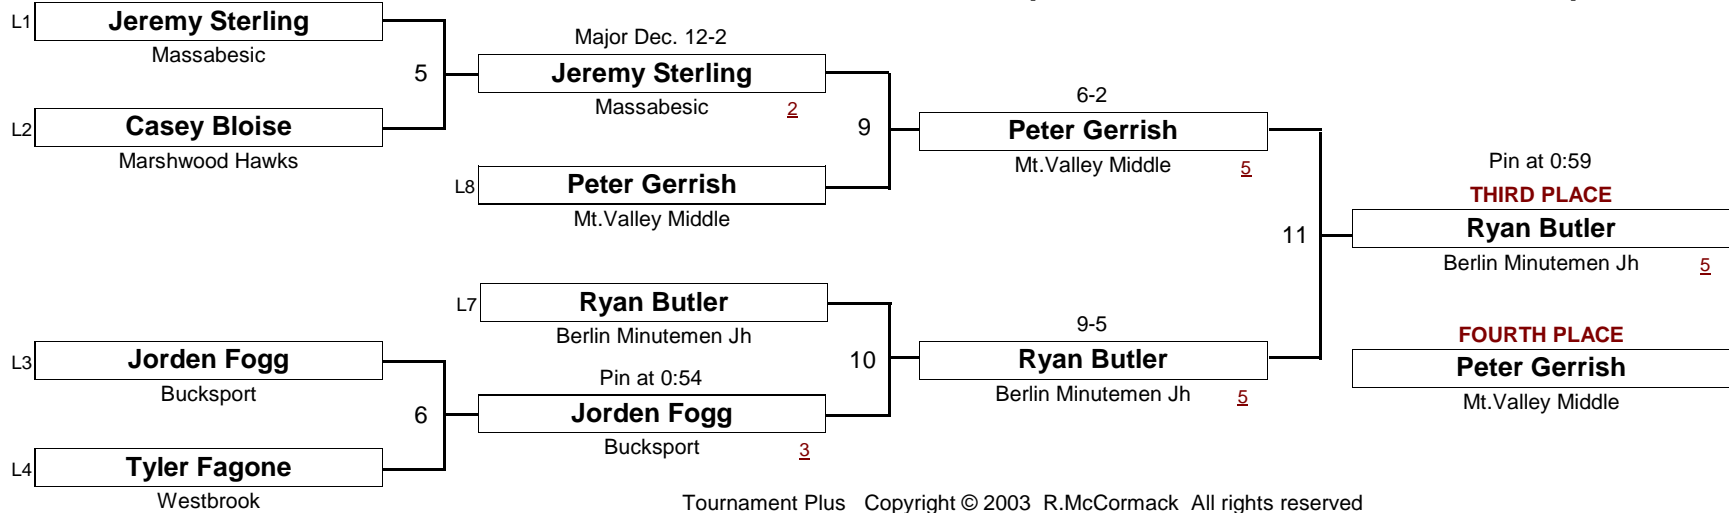

[Underlined numbers, if shown, are TEAM POINTS]

NOVICE

88.0 #

New England Wrestling Classic

April 2, 2005

DIVISION

WEIGHT

[Underlined numbers, if shown, are TEAM POINTS]