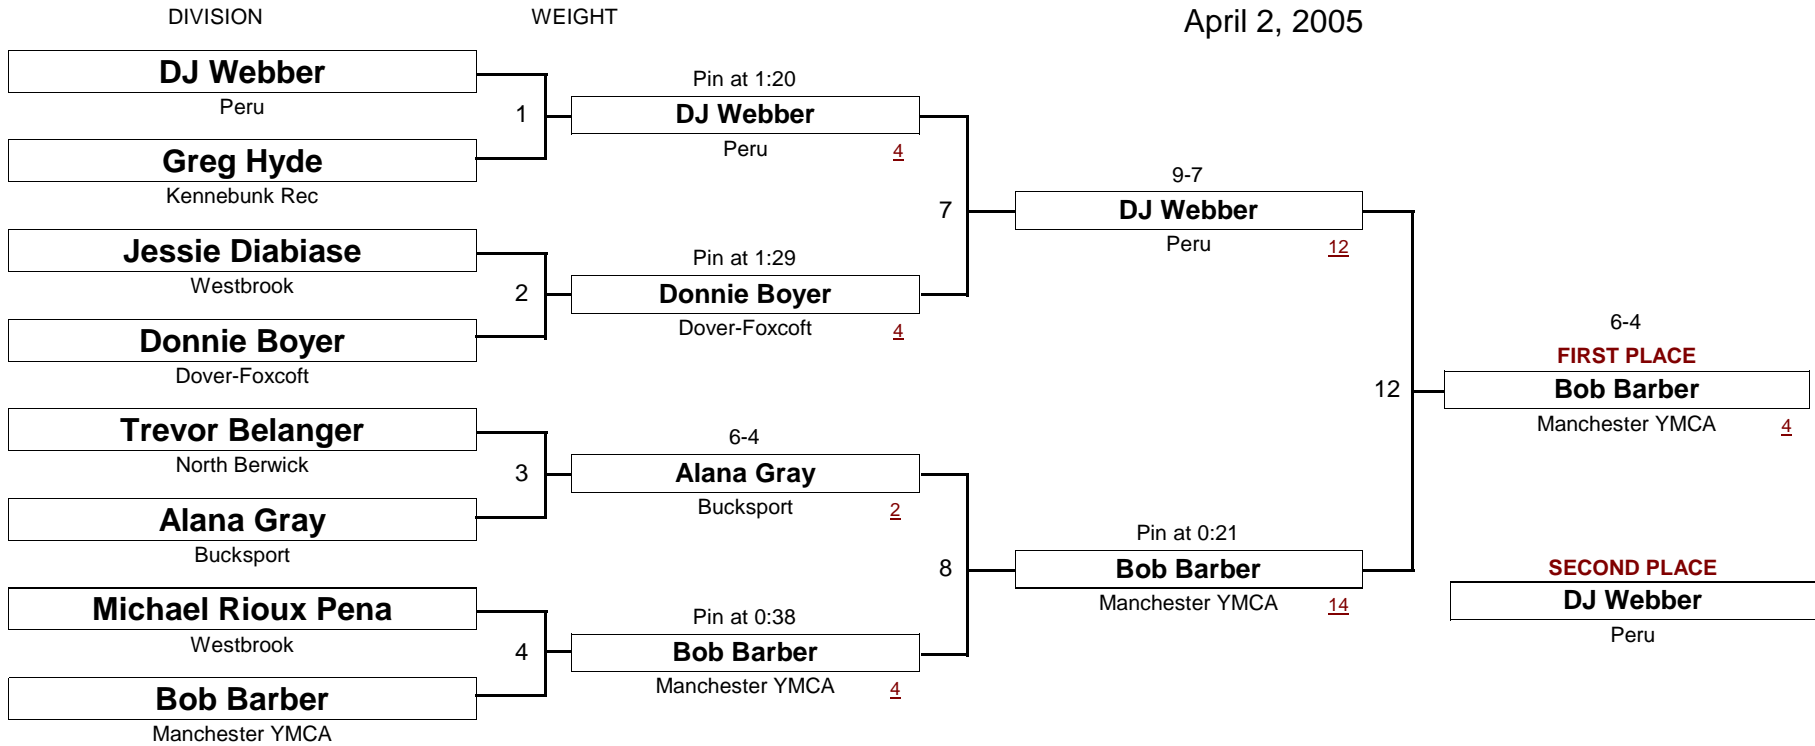

DIVISION

WEIGHT

[Underlined numbers, if shown, are TEAM POINTS]

MIDGET

90.0 #

New England Wrestling Classic

April 2, 2005

[Underlined numbers, if shown, are TEAM POINTS]