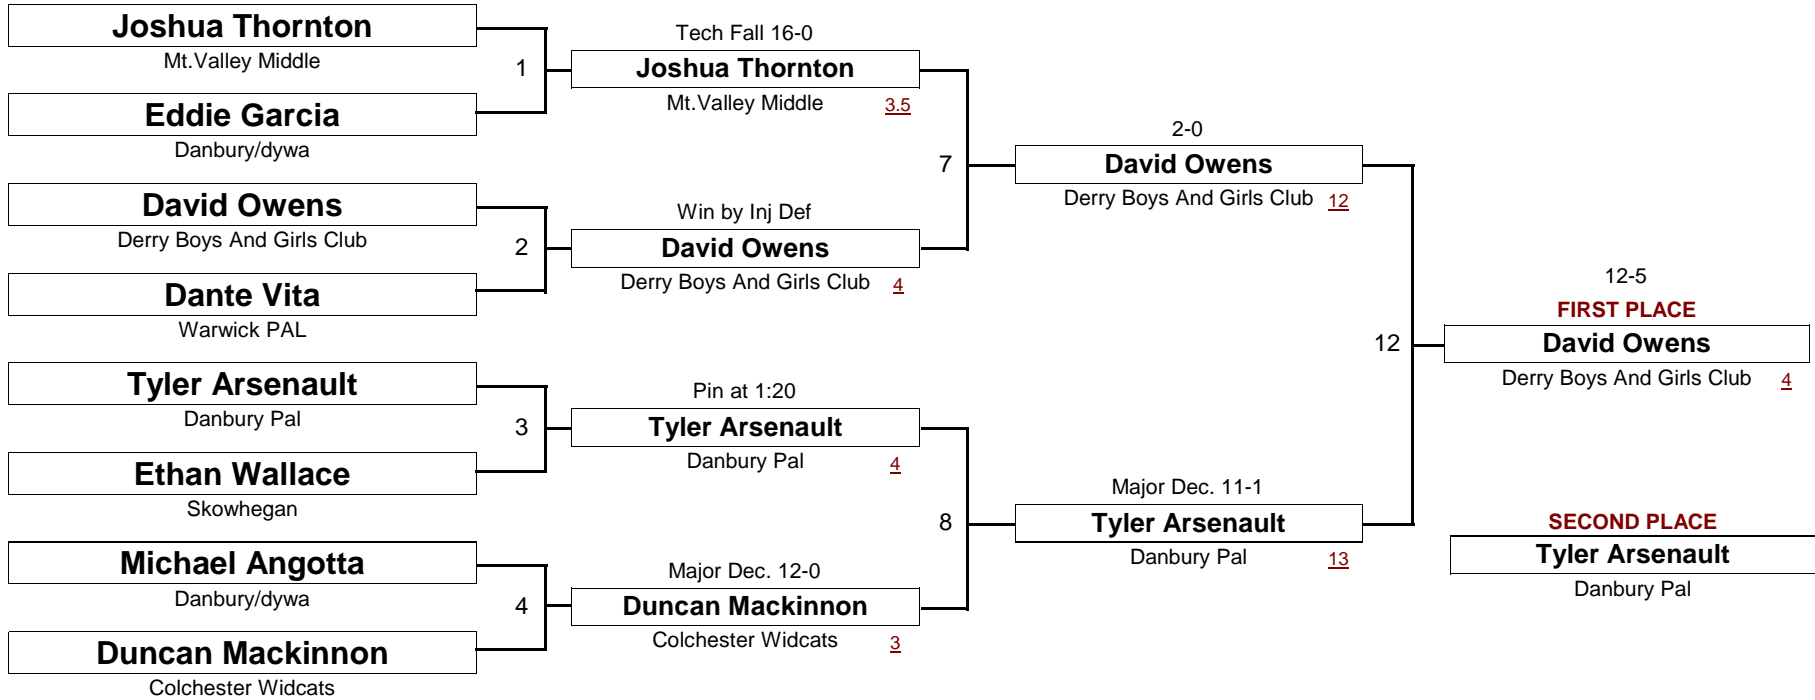

NOVICE

91.0 #

New England Wrestling Classic

April 2, 2005

DIVISION

WEIGHT