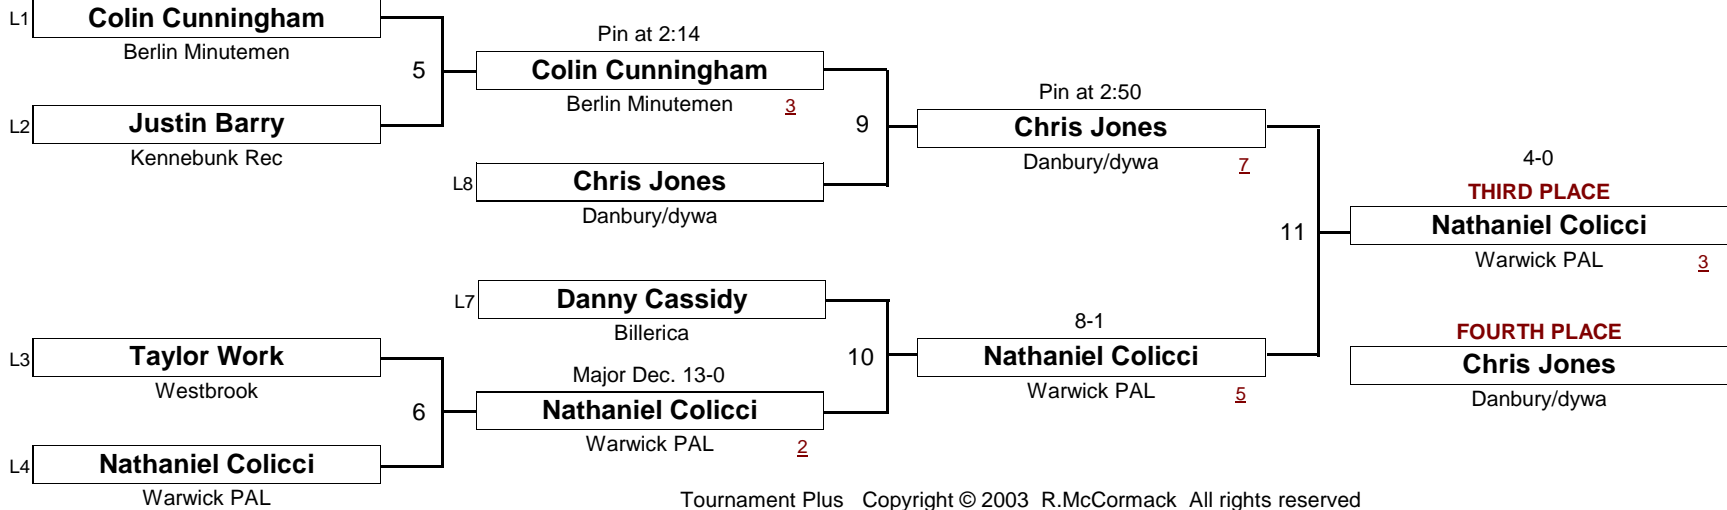

DIVISION

67.0

WEIGHT

New England Wrestling Classic

April 2, 2005

[Underlined numbers, if shown, are TEAM POINTS]

MIDGET

68.0 #