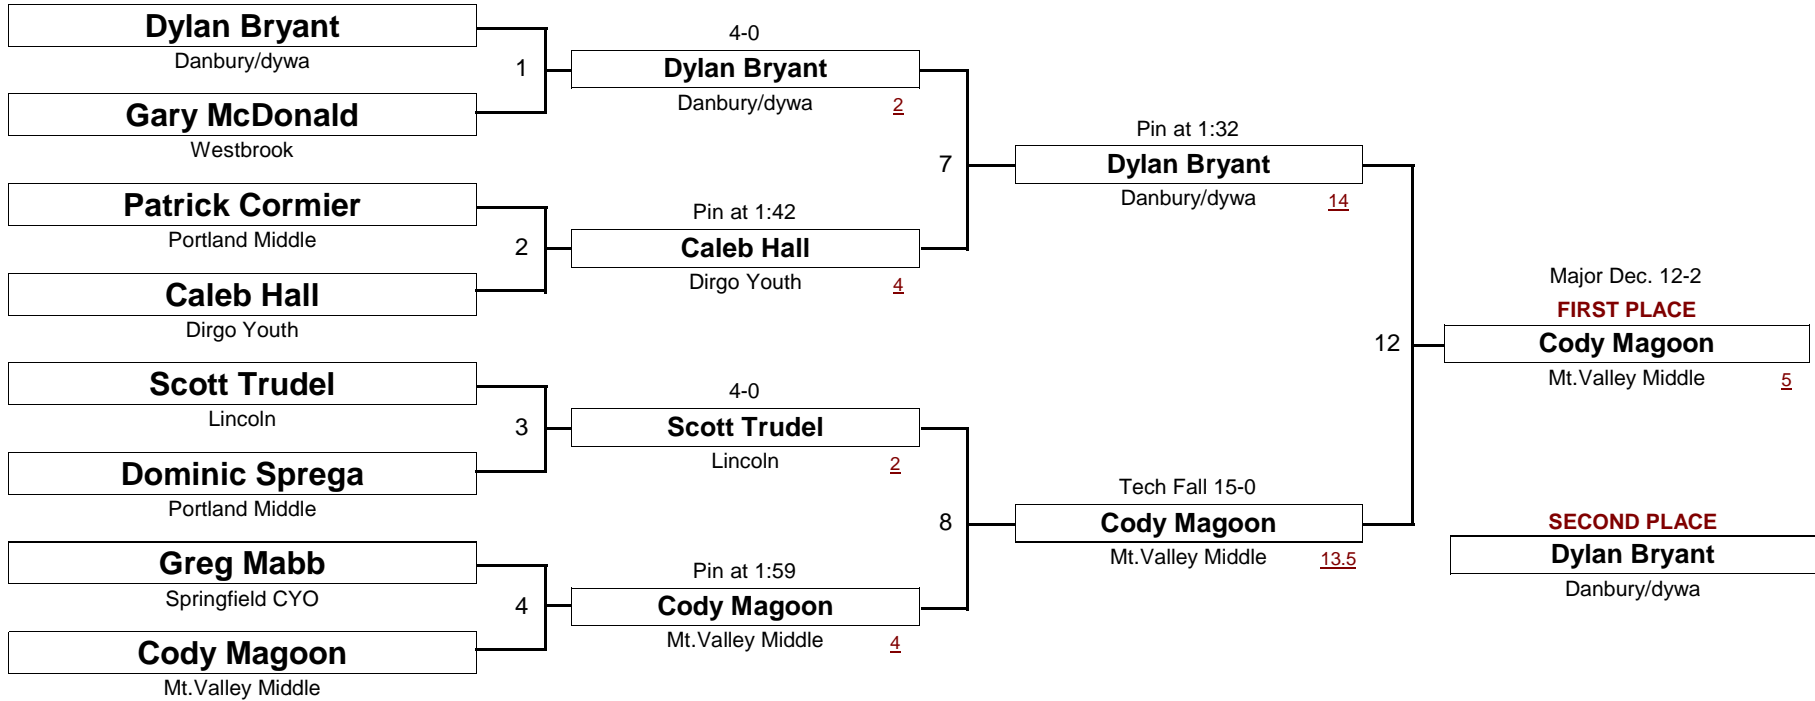

NOVICE

82.0 #

New England Wrestling Classic

April 2, 2005

DIVISION

WEIGHT