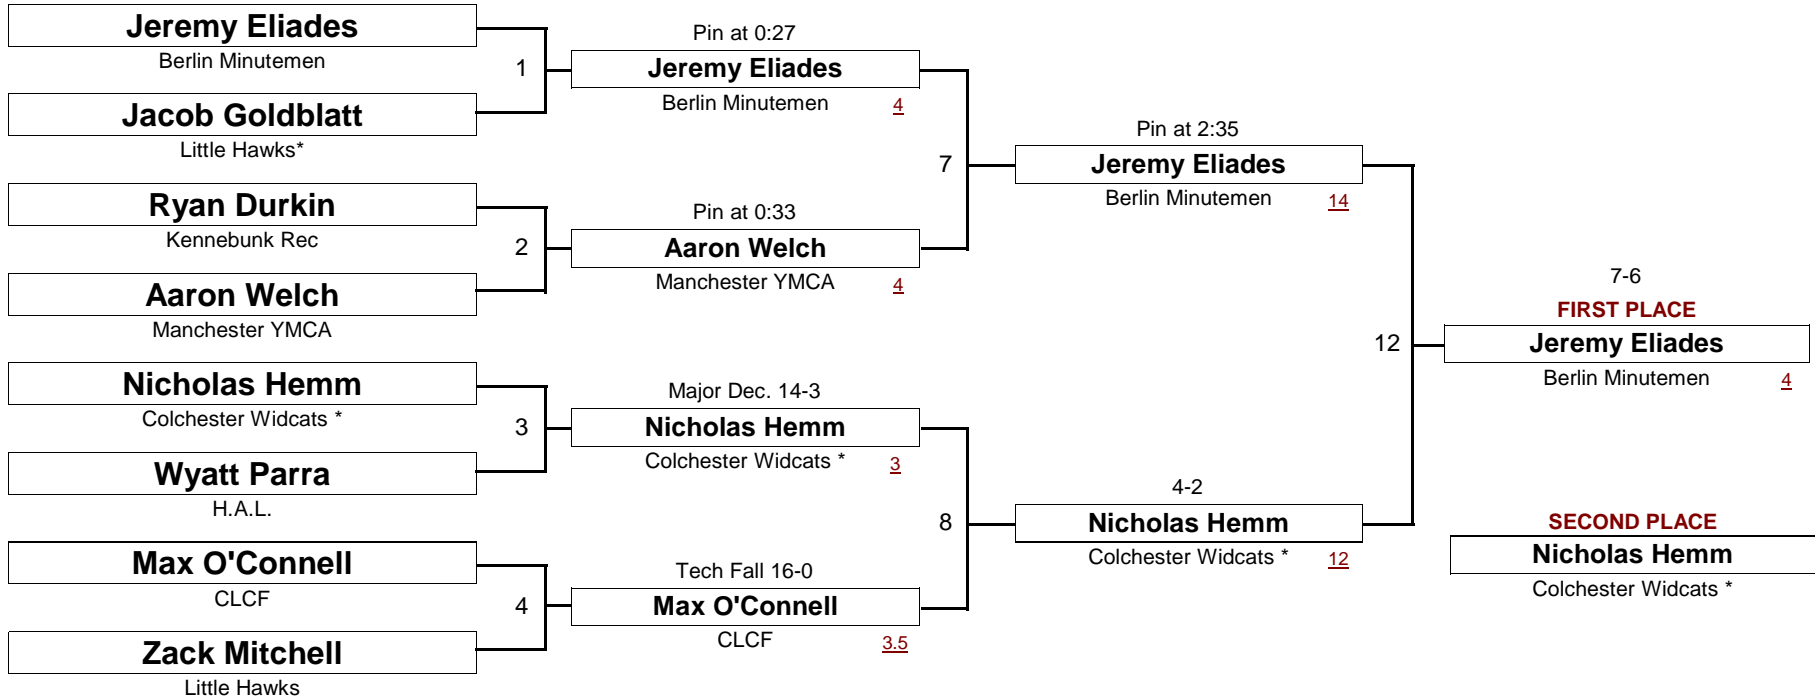

BANTAM

64.0 #

New England Wrestling Classic

April 2, 2005

DIVISION

WEIGHT