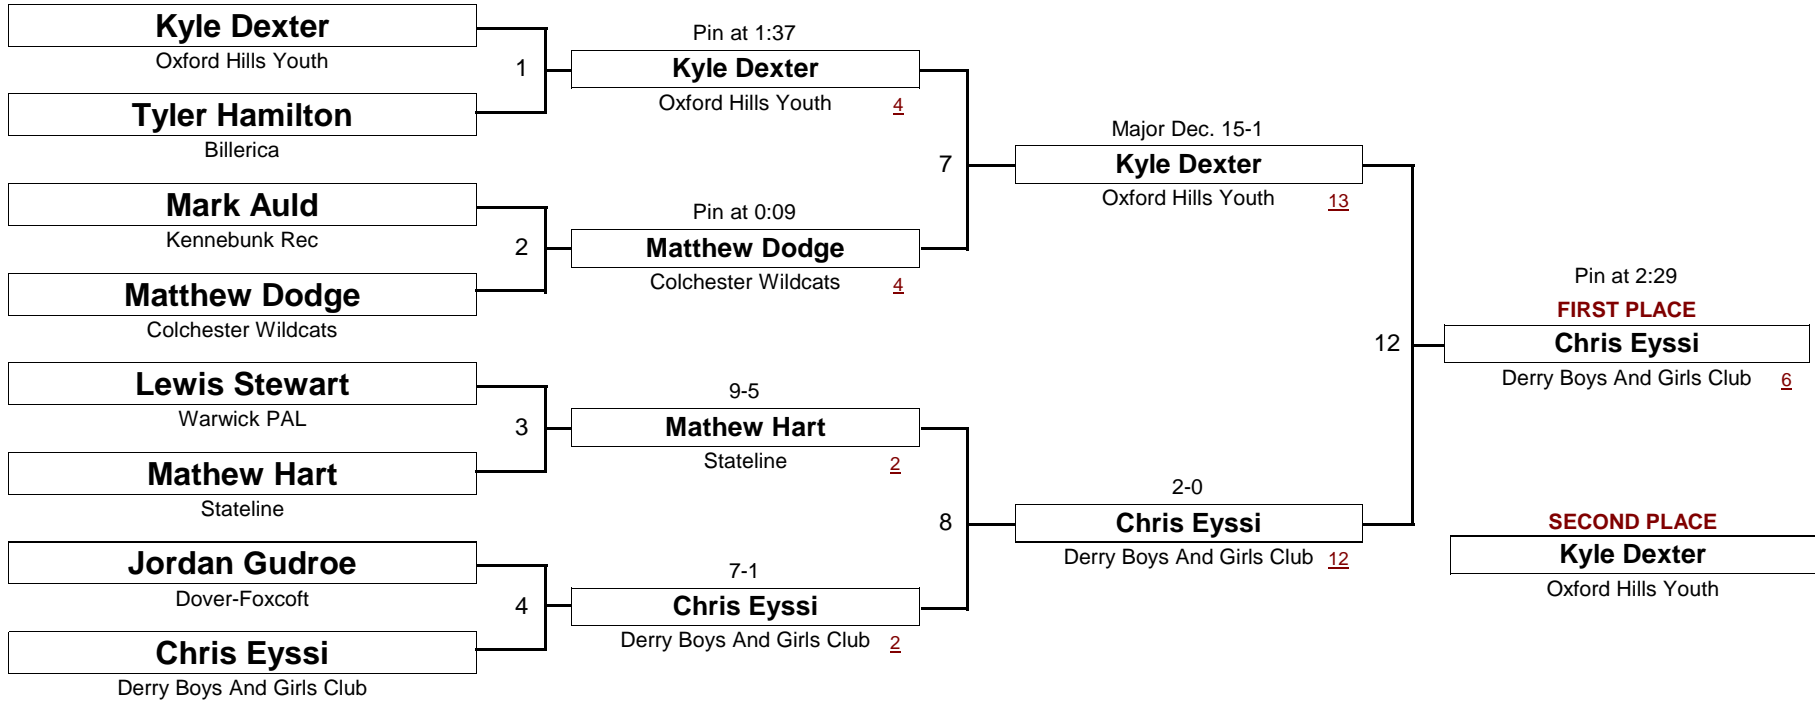

BANTAM

56.0 #

New England Wrestling Classic

April 2, 2005

DIVISION

WEIGHT