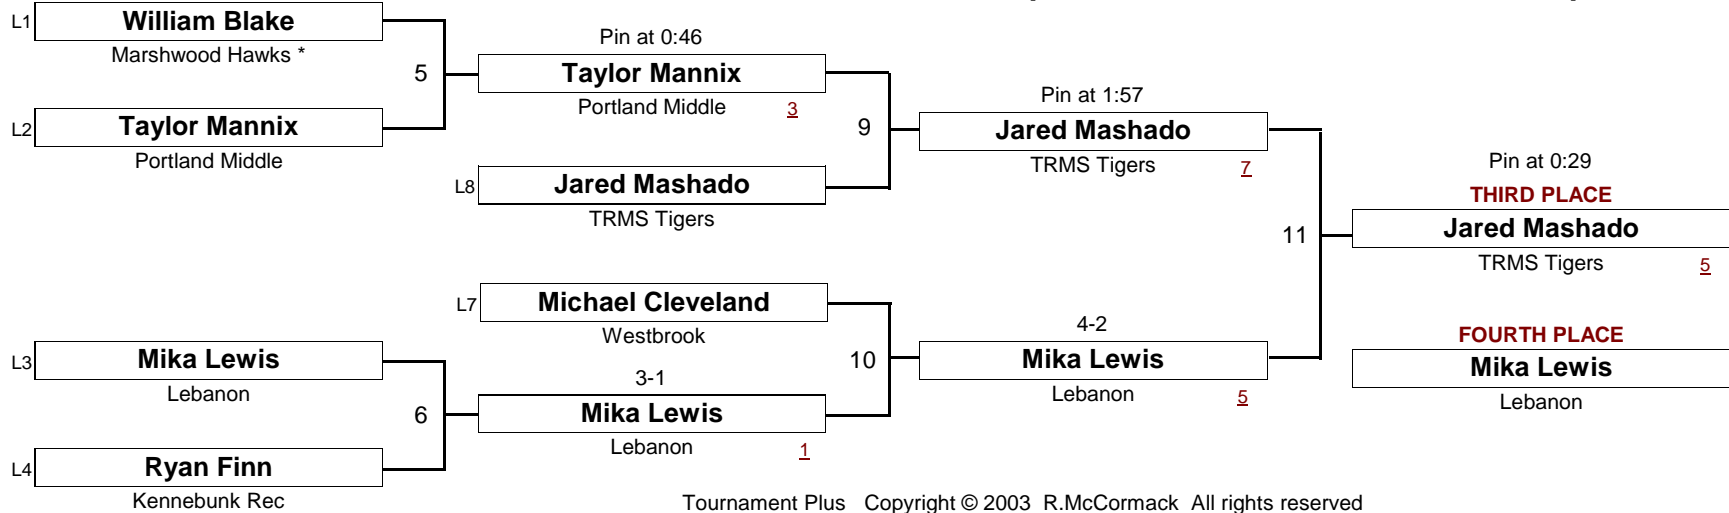

[Underlined numbers, if shown, are TEAM POINTS]

NOVICE

136.0

New England Wrestling Classic

April 2, 2005

DIVISION

WEIGHT

[Underlined numbers, if shown, are TEAM POINTS]