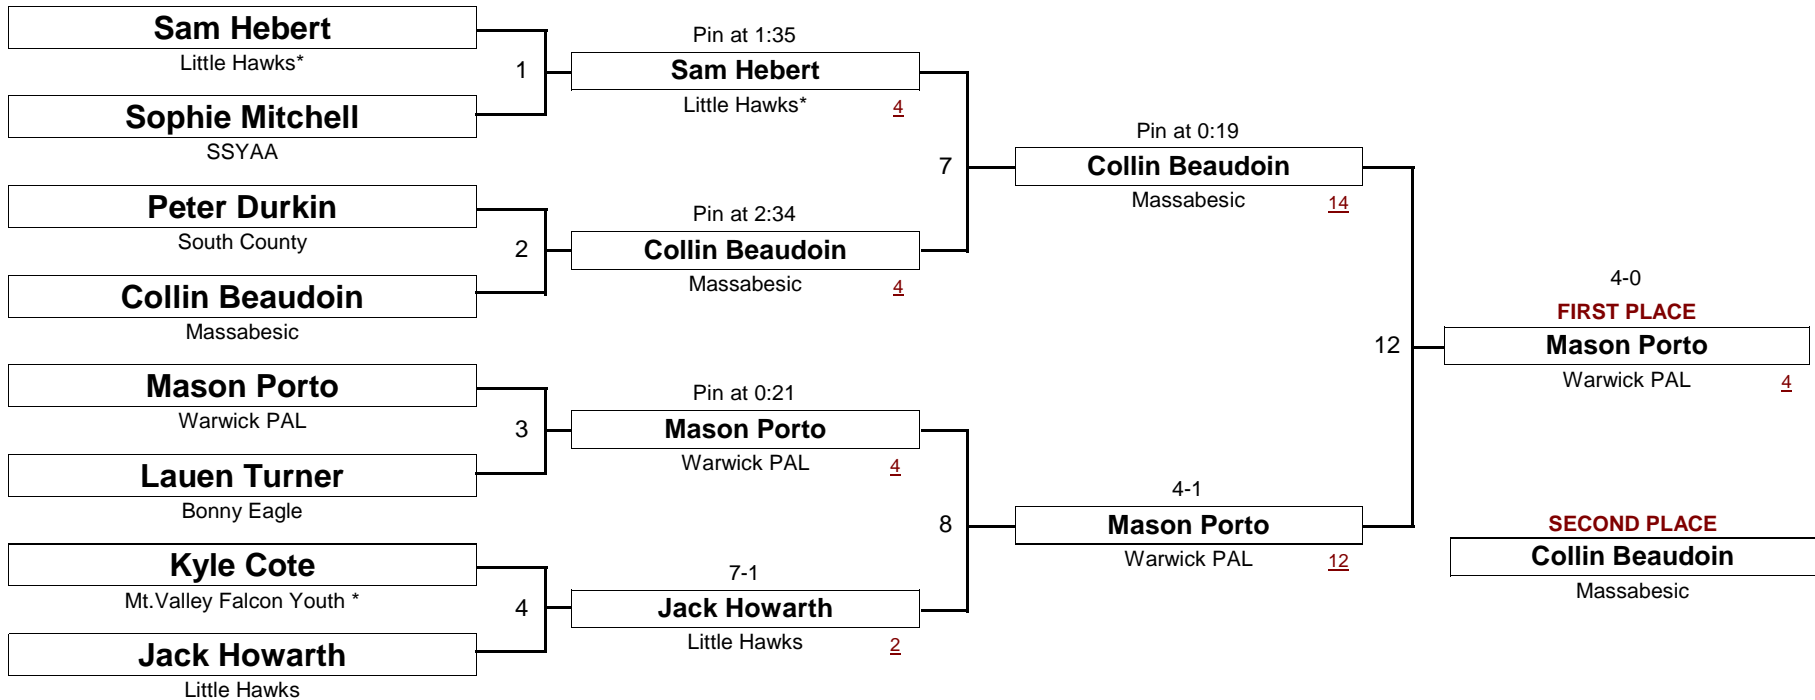

BANTAM

68.0 #

New England Wrestling Classic

April 2, 2005

DIVISION

WEIGHT