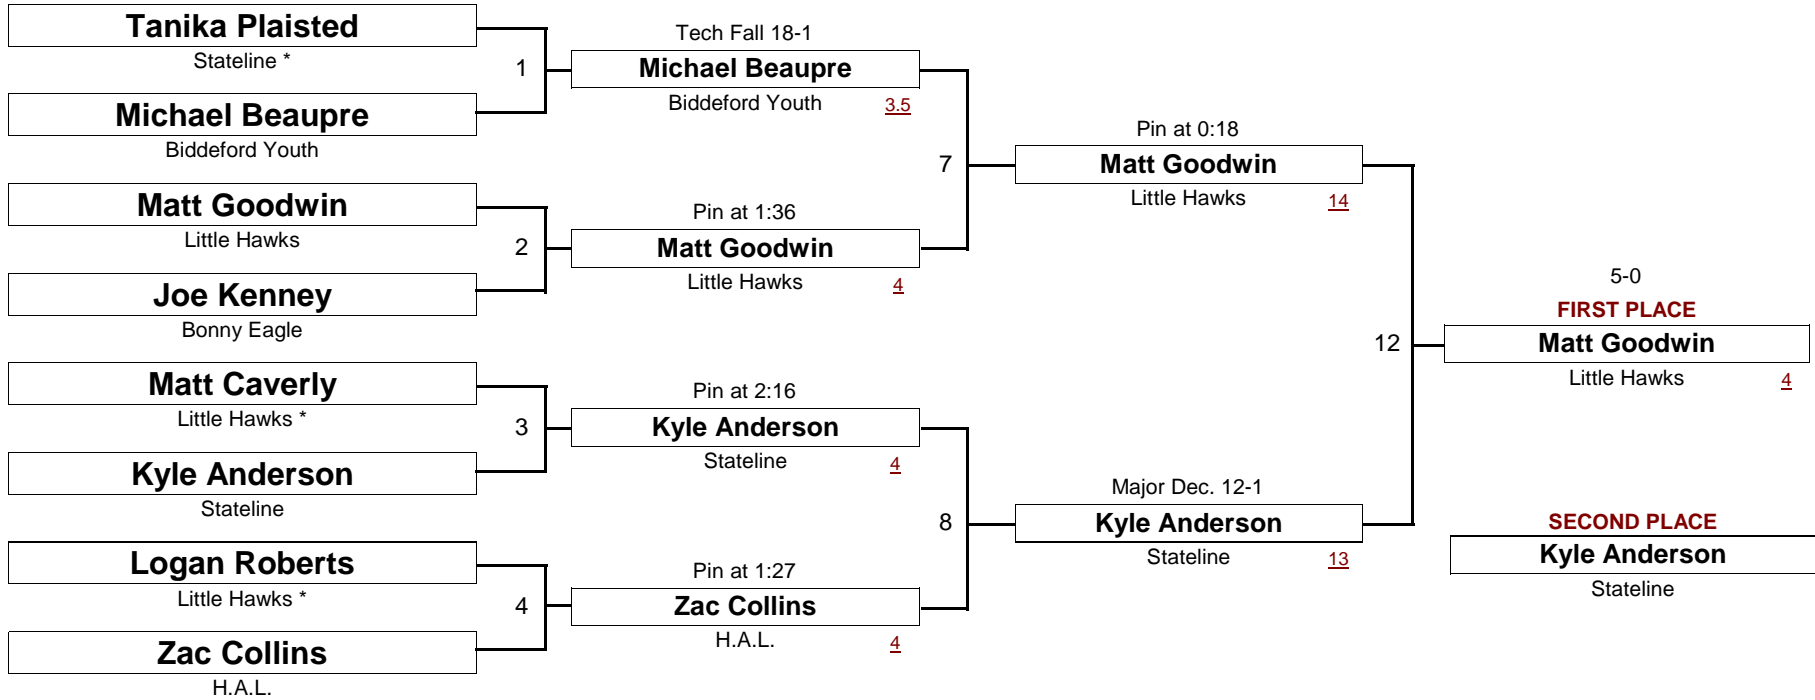

BANTAM

46.0 #

New England Wrestling Classic

April 2, 2005

DIVISION

WEIGHT