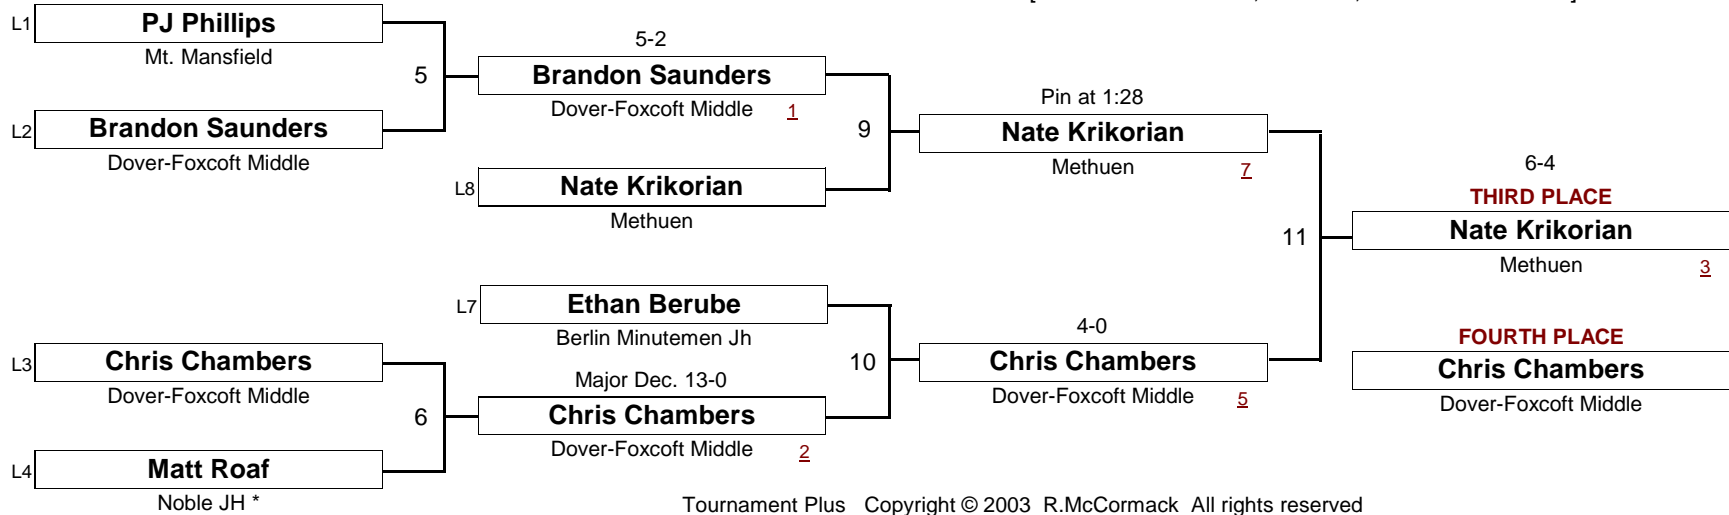

SCHOOLBOY

121.0

New England Wrestling Classic

April 2, 2005

[Underlined numbers, if shown, are TEAM POINTS]

SCHOOLBOY

123.0

New England Wrestling Classic