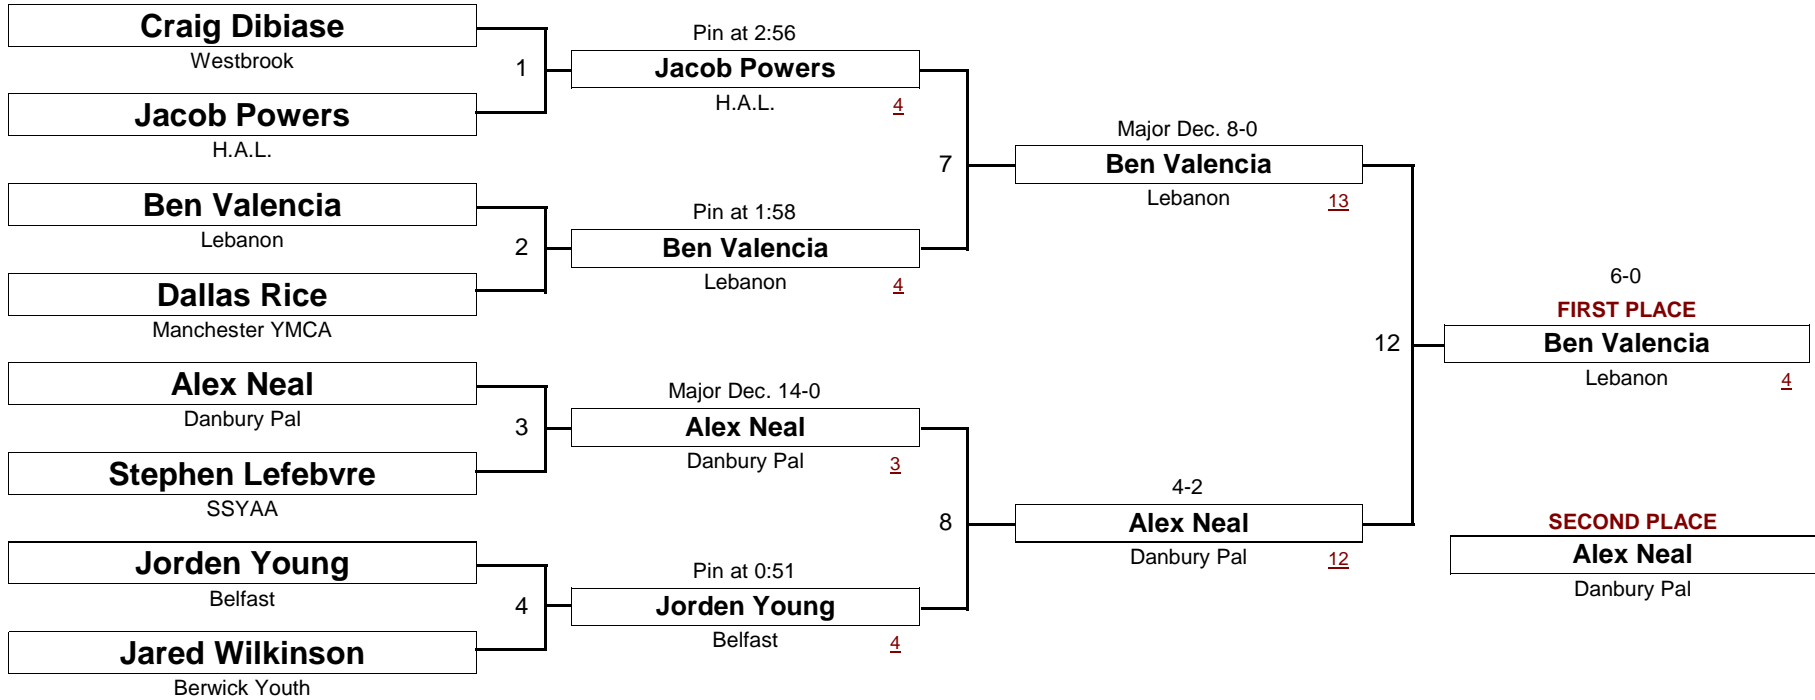

NOVICE

83.0 #

New England Wrestling Classic

April 2, 2005

DIVISION

WEIGHT