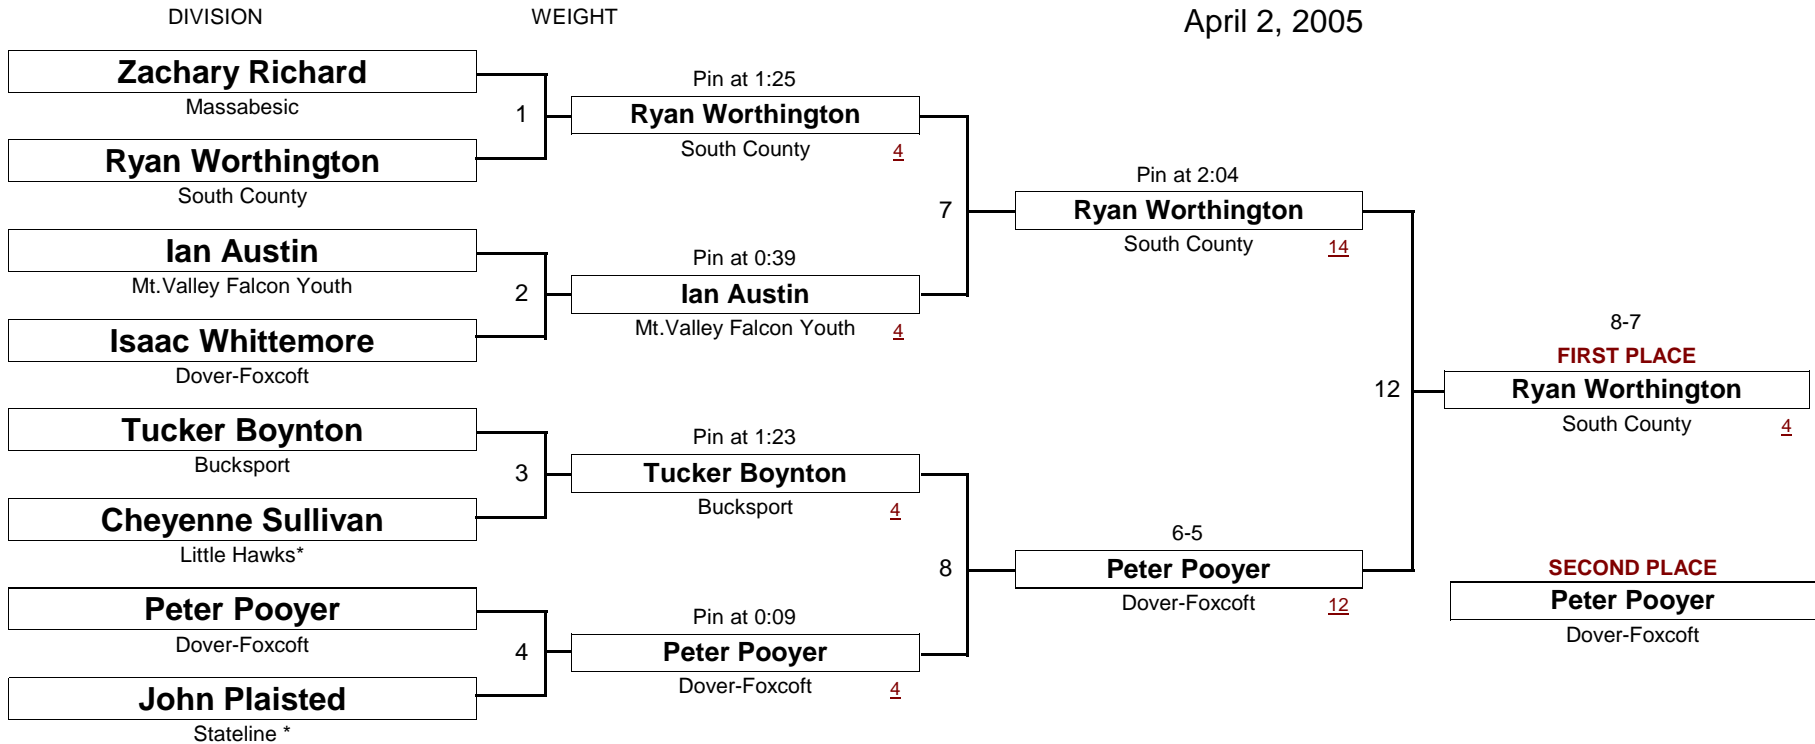

BANTAM

70.0 #

New England Wrestling Classic

April 2, 2005