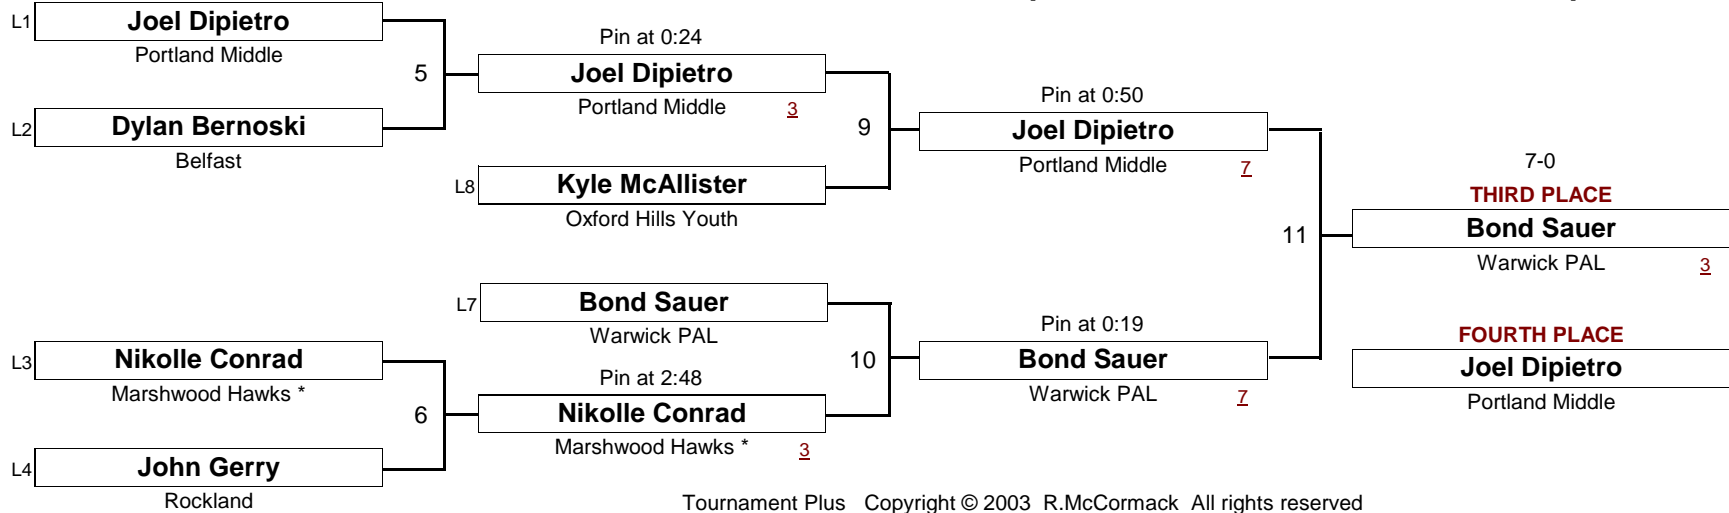

[Underlined numbers, if shown, are TEAM POINTS]