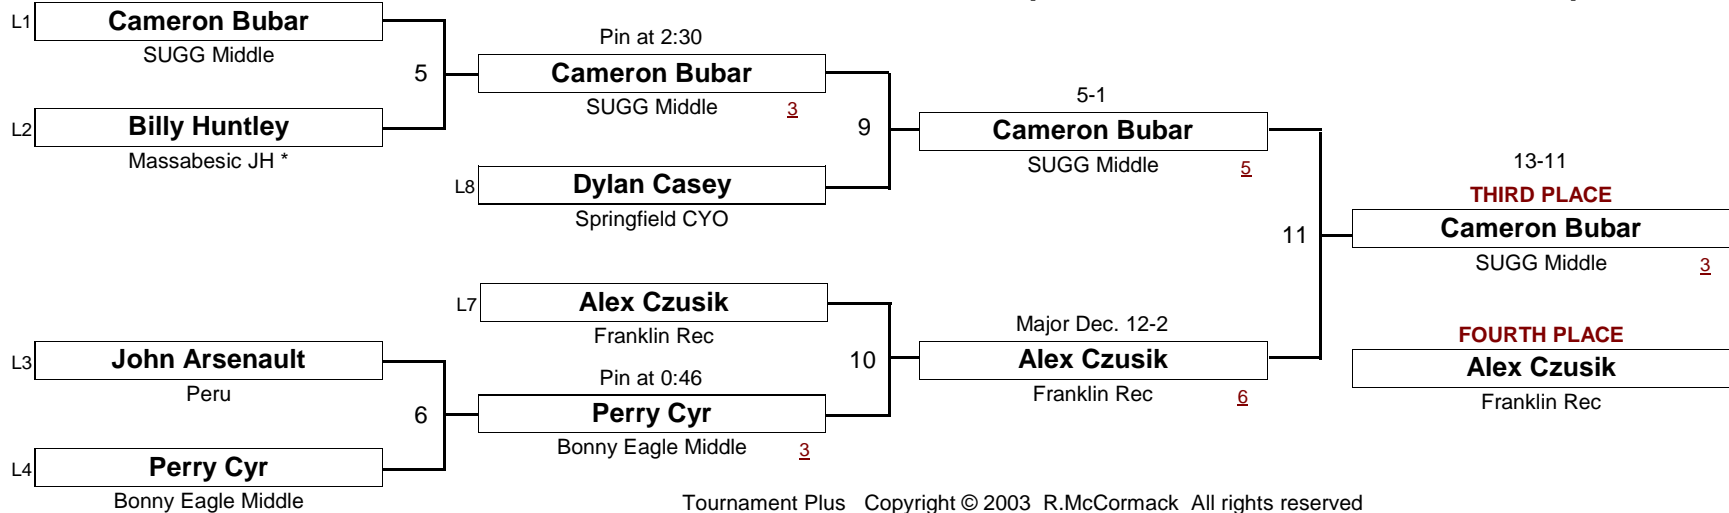

[Underlined numbers, if shown, are TEAM POINTS]

SCHOOLBOY

130.0

New England Wrestling Classic

April 2, 2005

DIVISION

WEIGHT

[Underlined numbers, if shown, are TEAM POINTS]