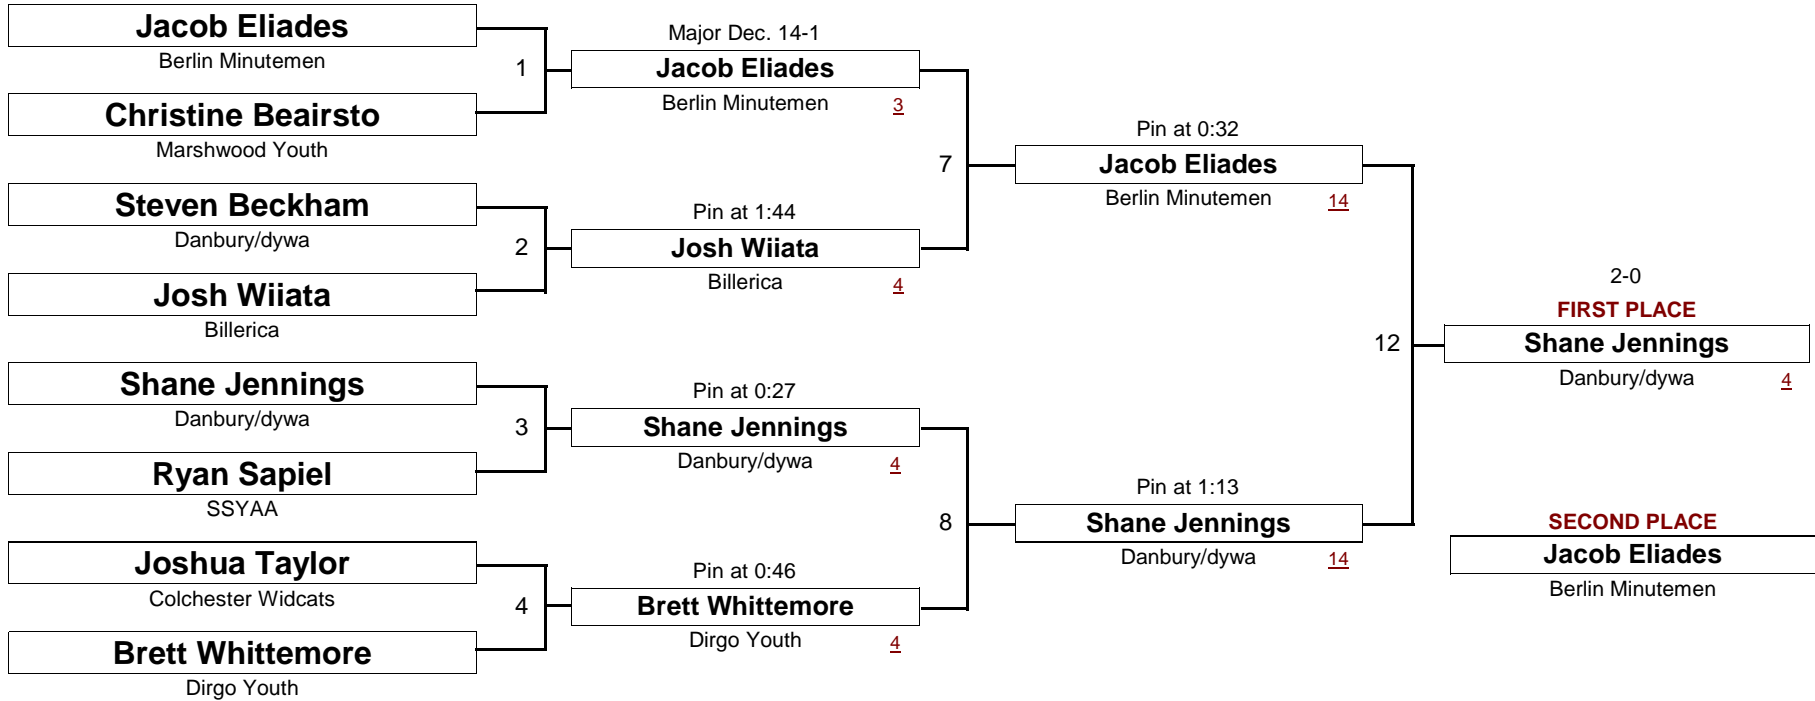

April 2, 2005

[Underlined numbers, if shown, are TEAM POINTS]

MIDGET

71.0 #

New England Wrestling Classic

April 2, 2005

DIVISION

WEIGHT