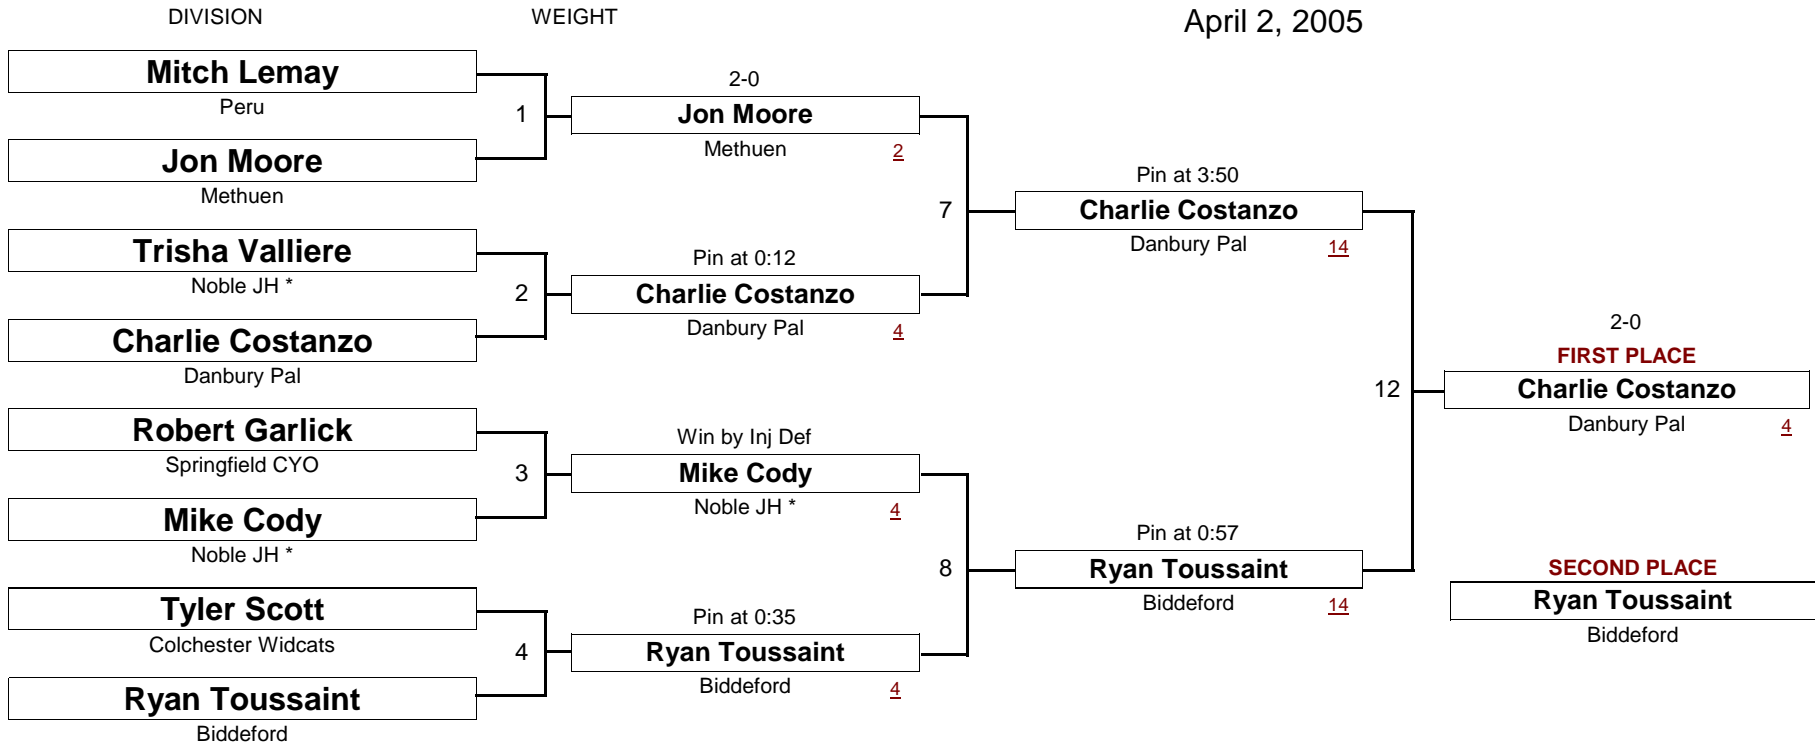

SCHOOLBOY

108.0

New England Wrestling Classic

April 2, 2005