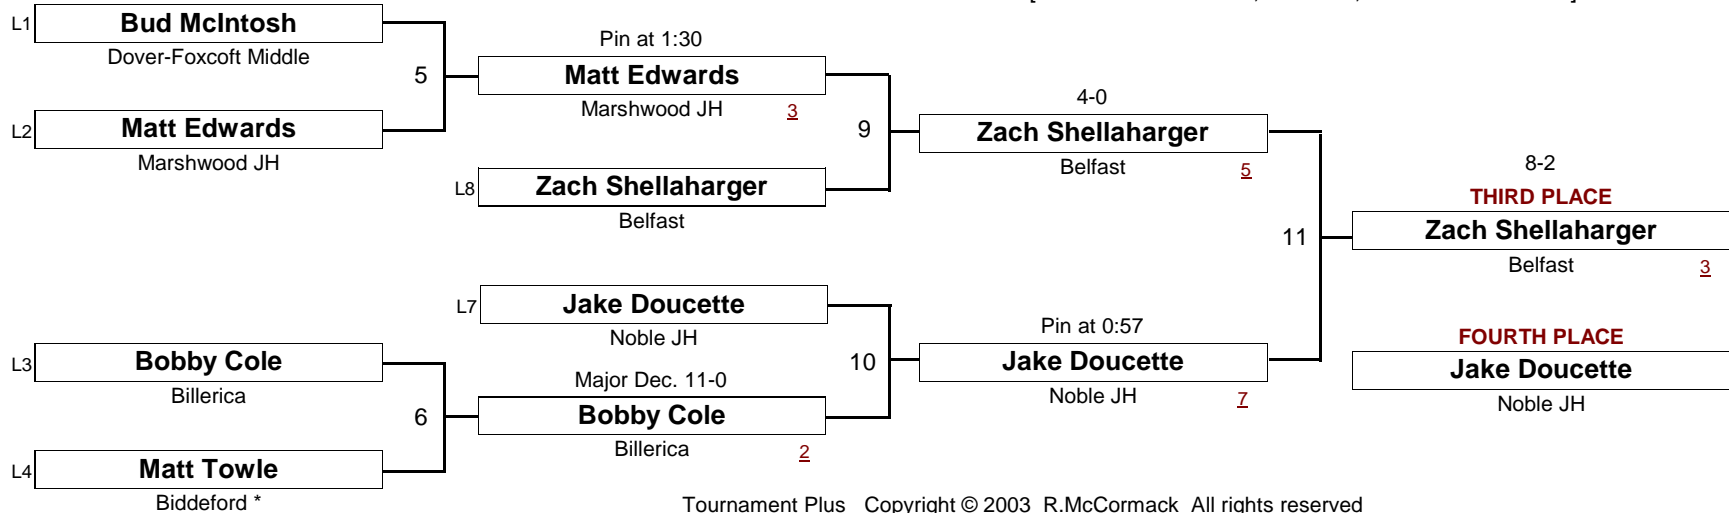

[Underlined numbers, if shown, are TEAM POINTS]