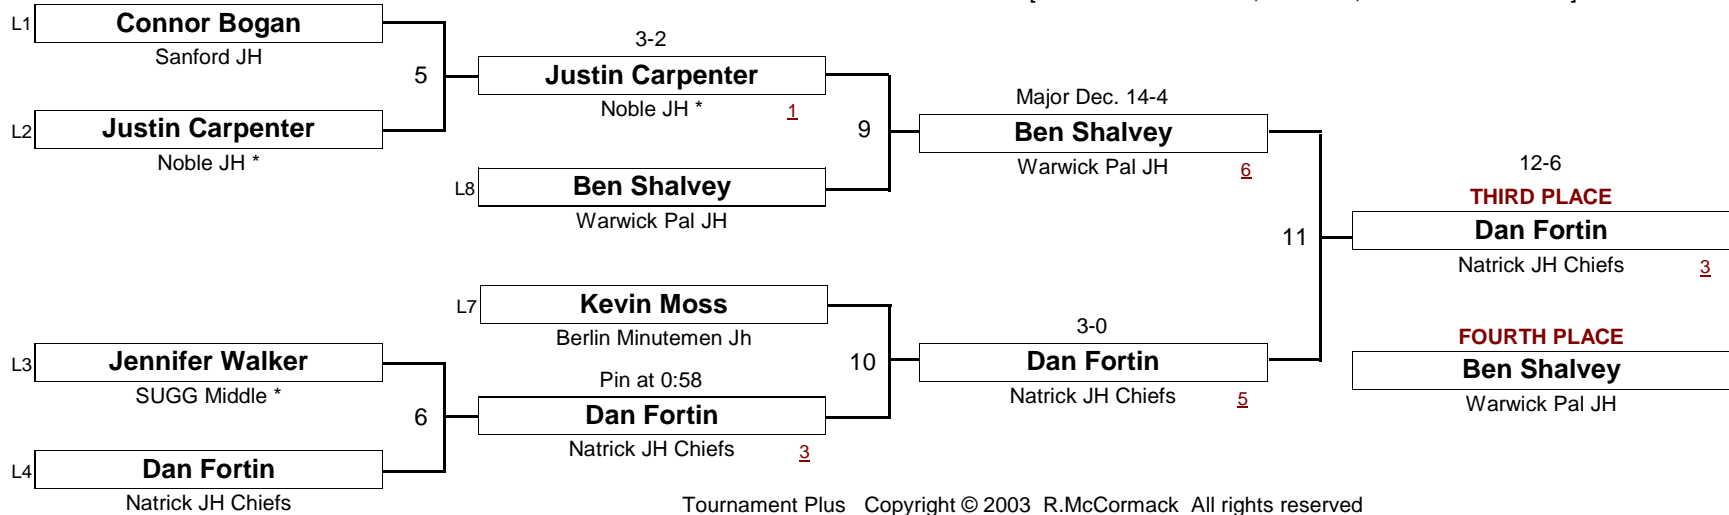

New England Wrestling Classic

April 2, 2005

[Underlined numbers, if shown, are TEAM POINTS]

SCHOOLBOY

105.0

New England Wrestling Classic

April 2, 2005

[Underlined numbers, if shown, are TEAM POINTS]