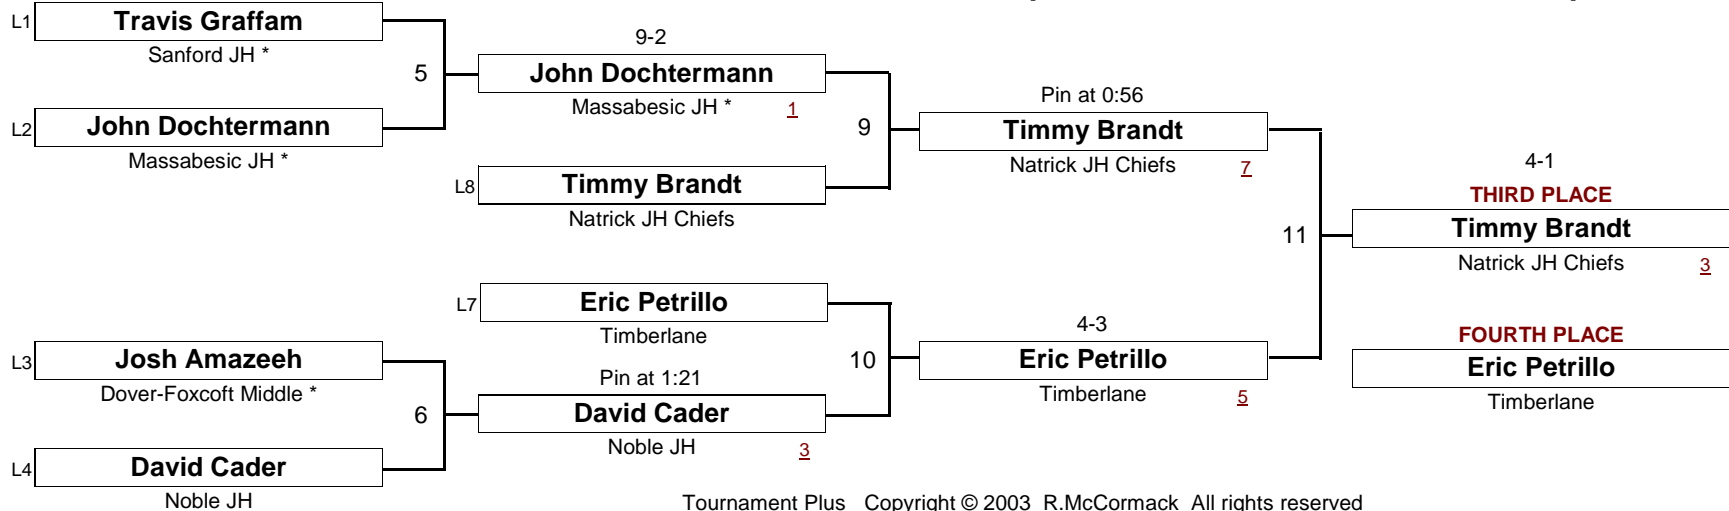

[Underlined numbers, if shown, are TEAM POINTS]