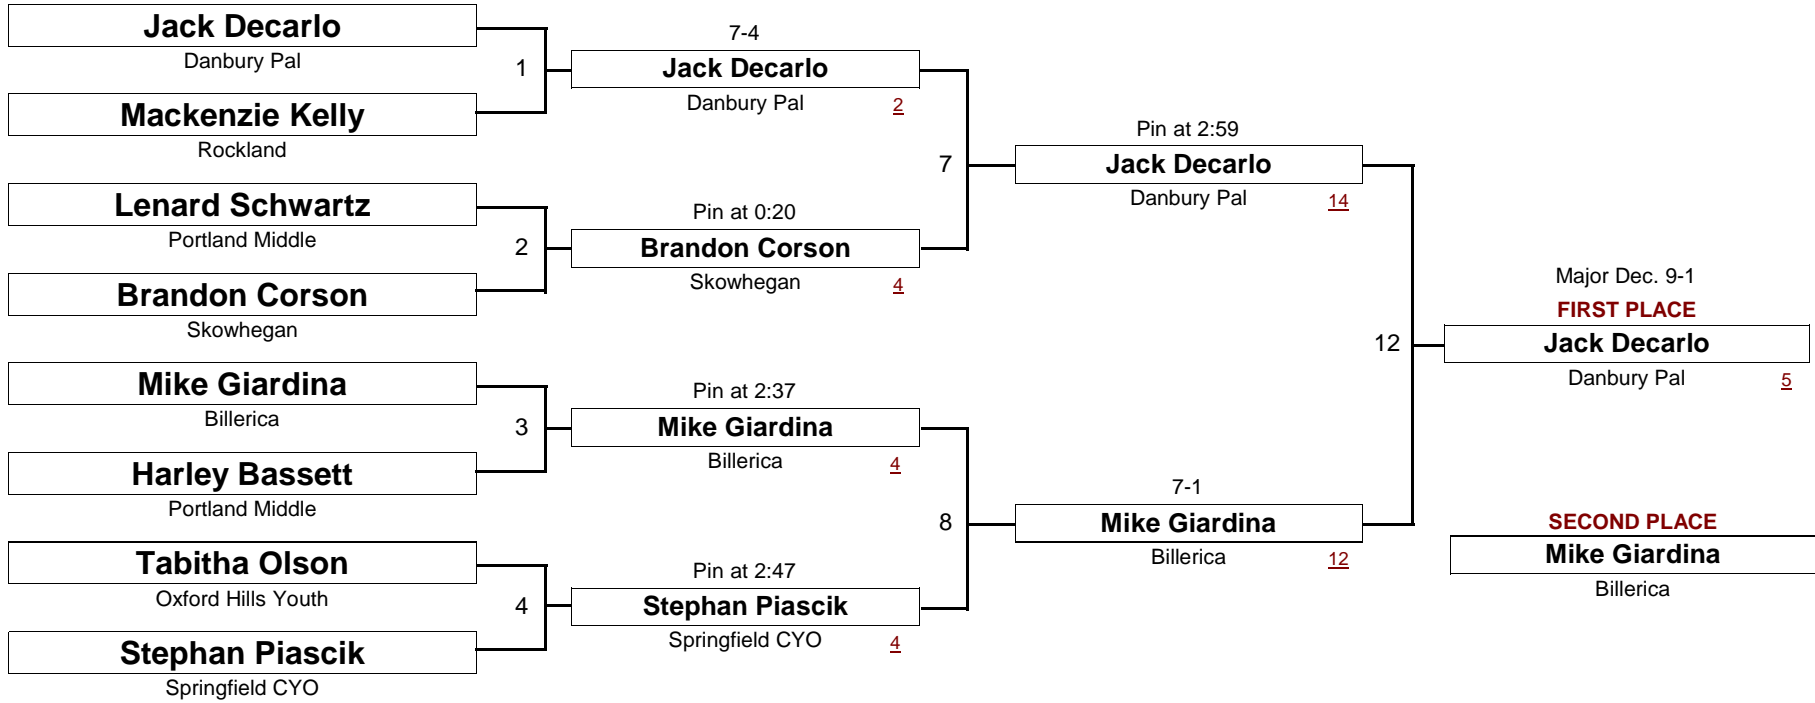

NOVICE

97.0 #

New England Wrestling Classic

April 2, 2005

DIVISION

WEIGHT