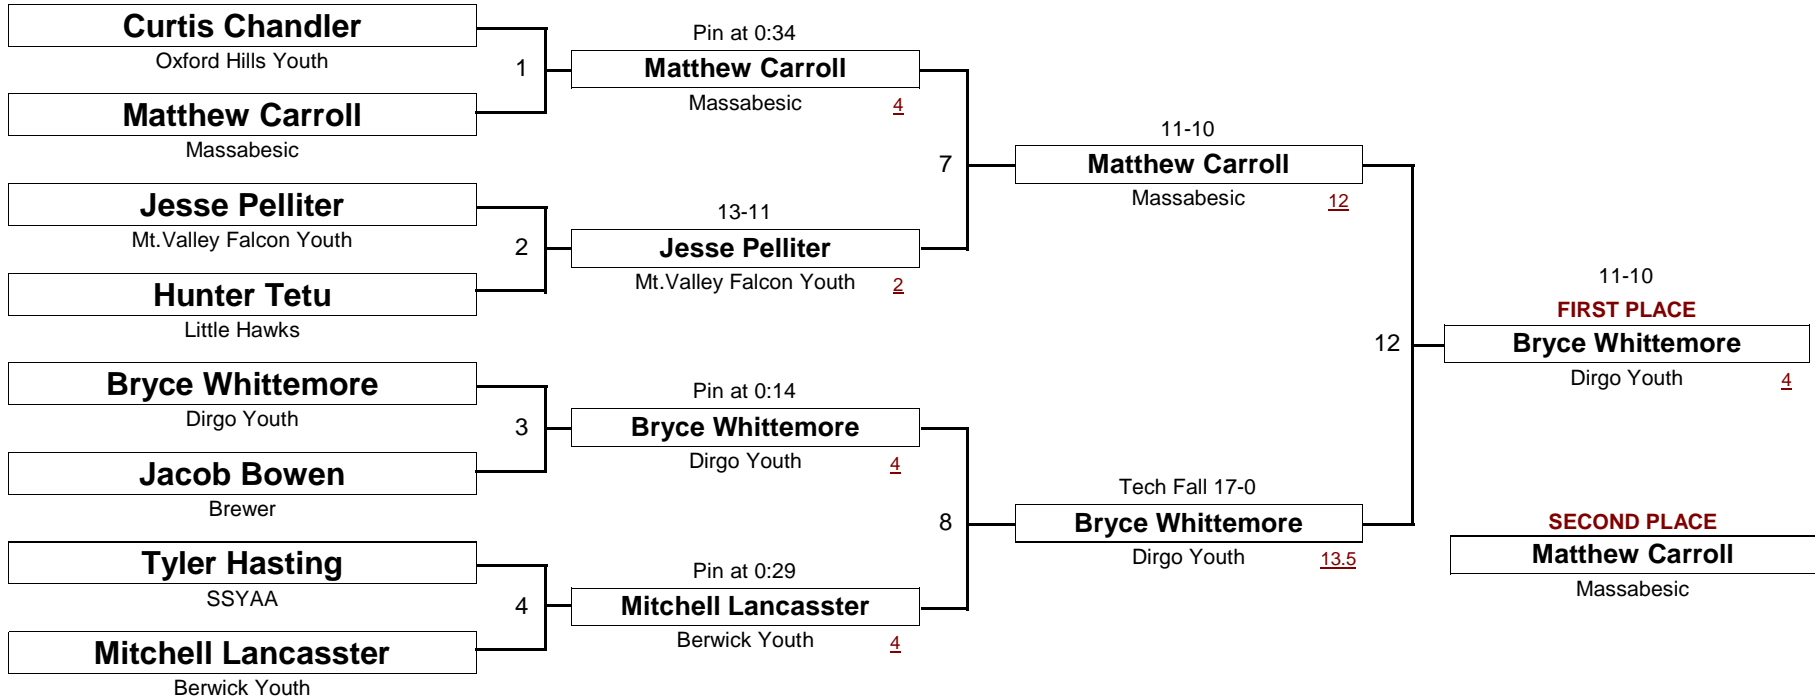

BANTAM

51.0 #

New England Wrestling Classic

April 2, 2005

DIVISION

WEIGHT