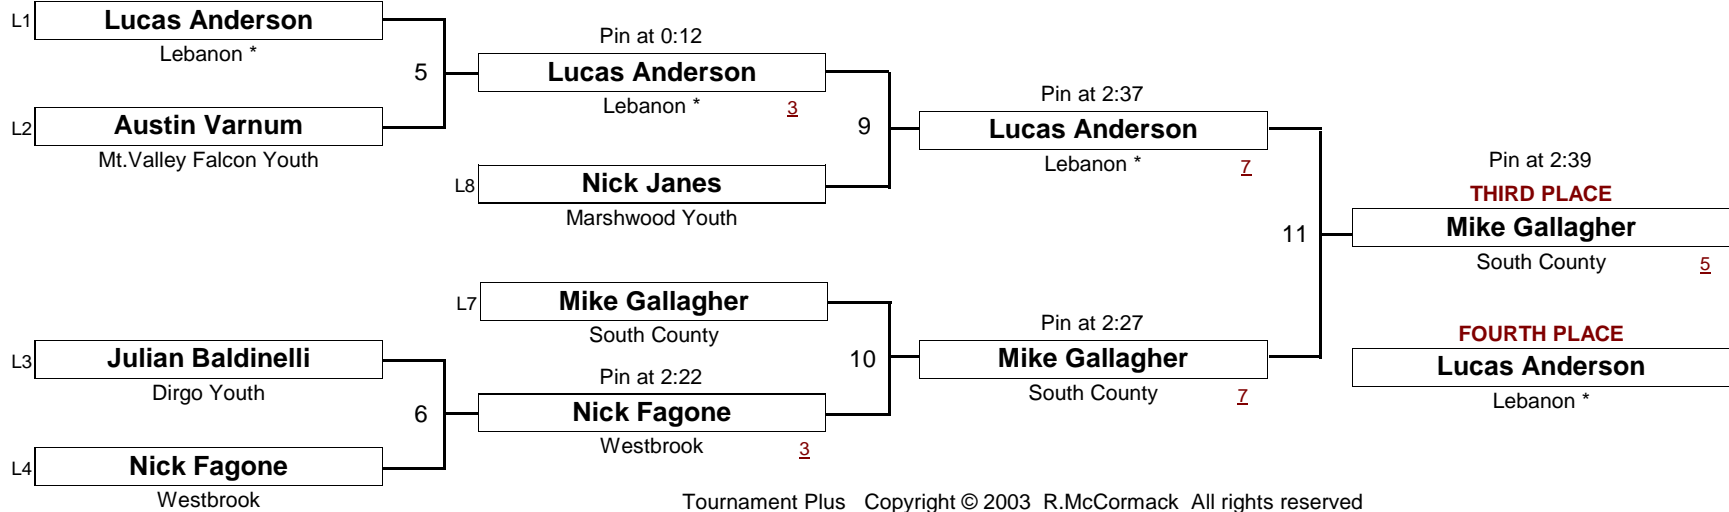

MIDGET

76.0 #

New England Wrestling Classic

April 2, 2005

DIVISION

WEIGHT

[Underlined numbers, if shown, are TEAM POINTS]

MIDGET