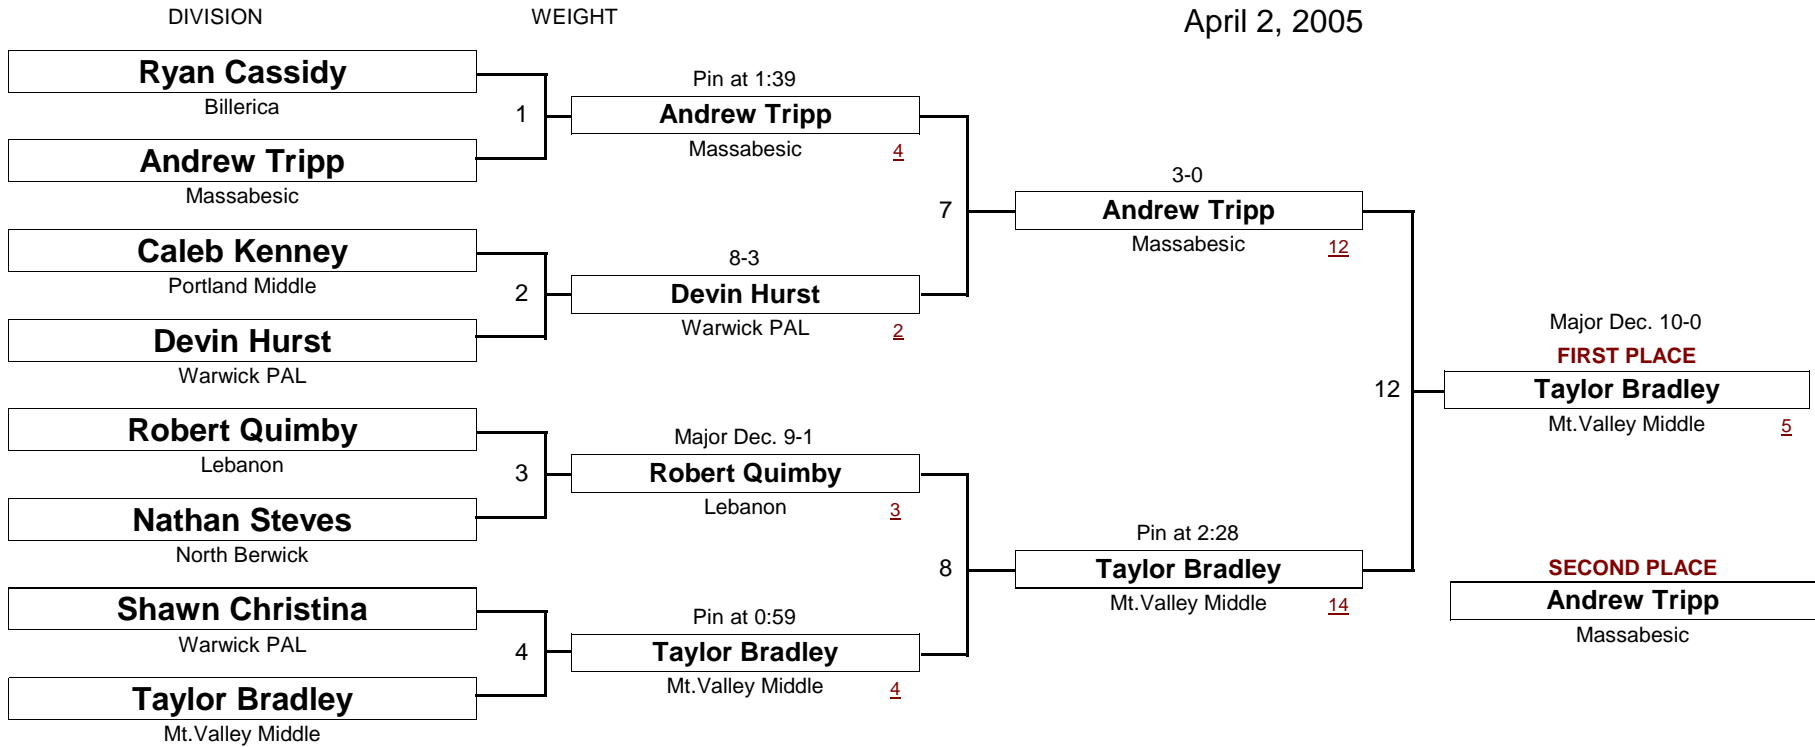

NOVICE

107.0

New England Wrestling Classic

April 2, 2005