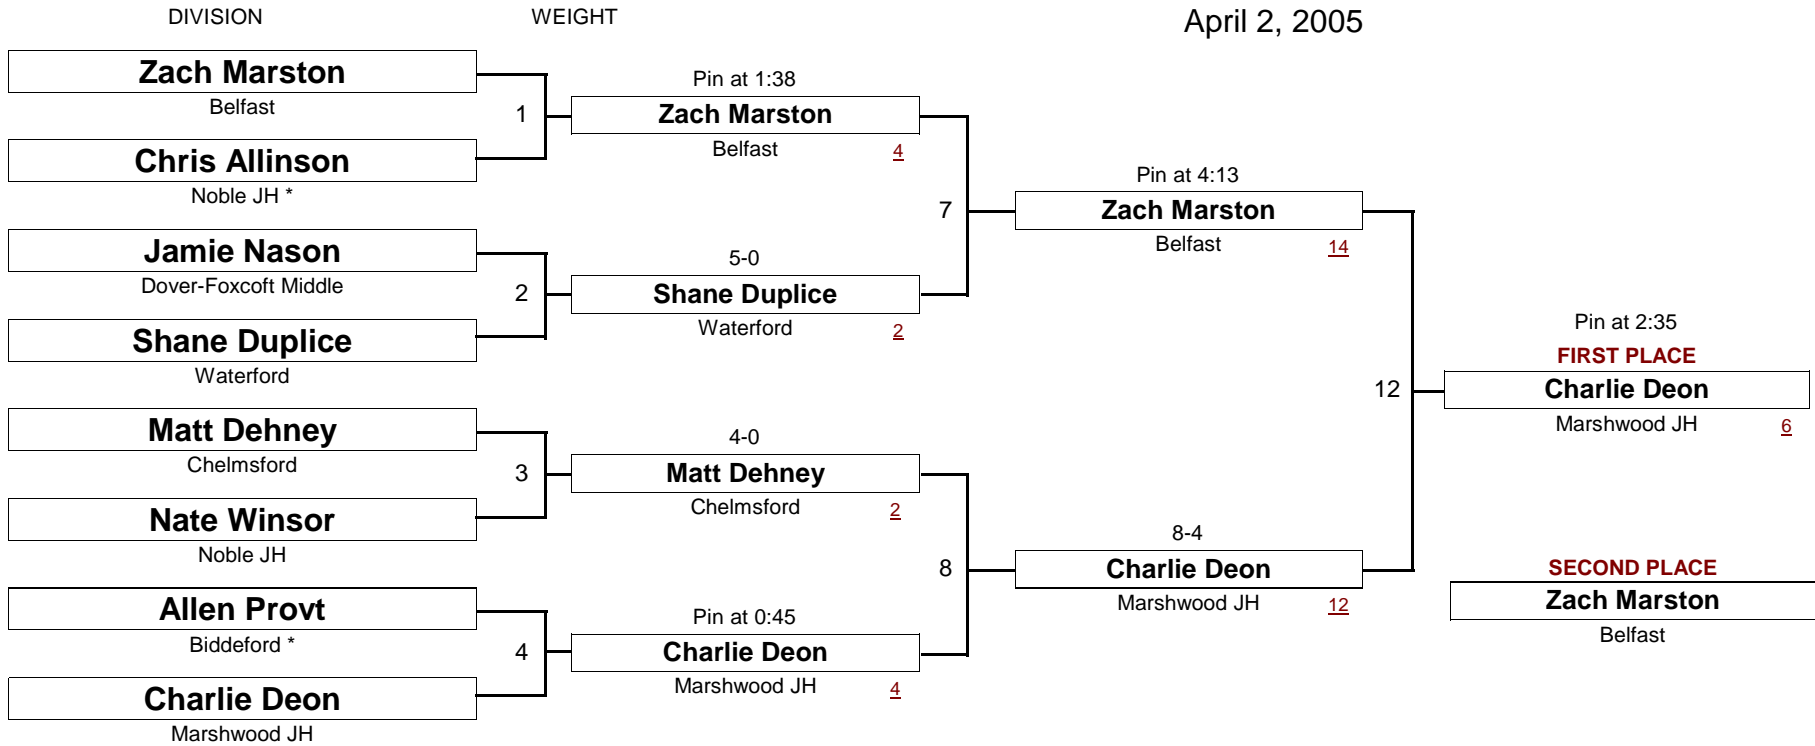

SCHOOLBOY

132.0

New England Wrestling Classic

April 2, 2005