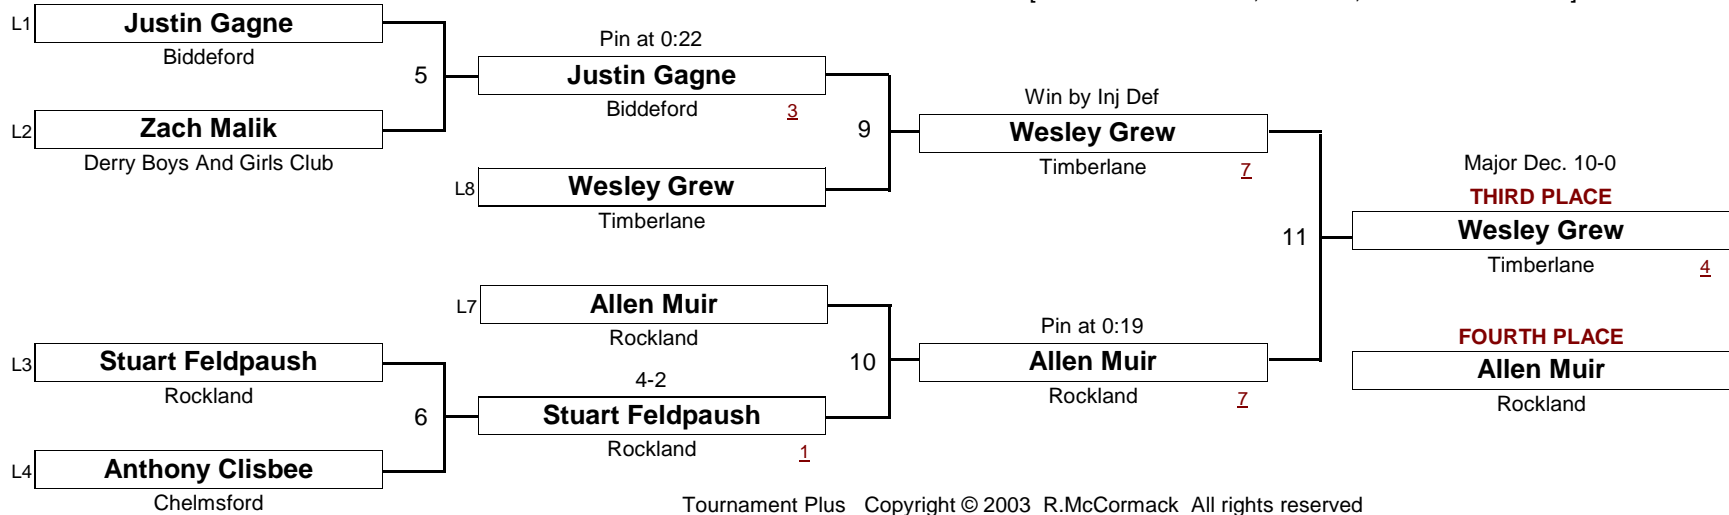

April 2, 2005

[Underlined numbers, if shown, are TEAM POINTS]

SCHOOLBOY

200.0

New England Wrestling Classic

April 2, 2005

[Underlined numbers, if shown, are TEAM POINTS]

SCHOOLBOY