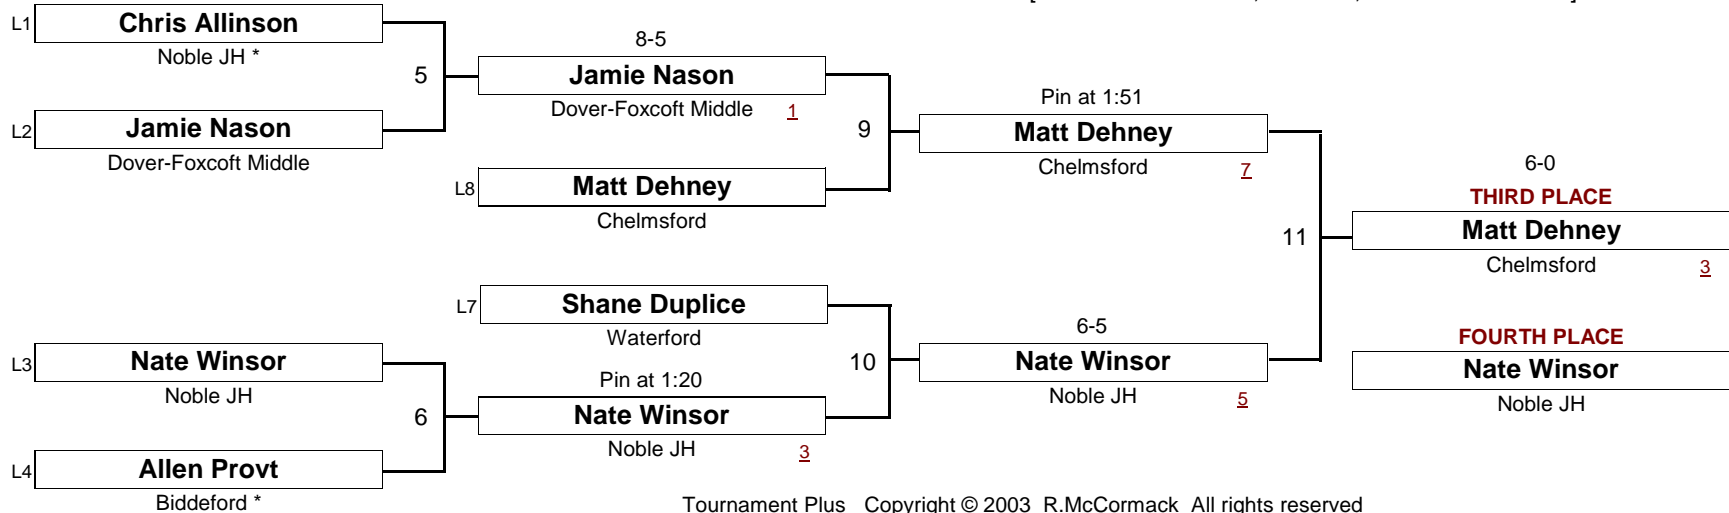

SCHOOLBOY

132.0

New England Wrestling Classic

April 2, 2005

[Underlined numbers, if shown, are TEAM POINTS]

SCHOOLBOY

134.0

New England Wrestling Classic