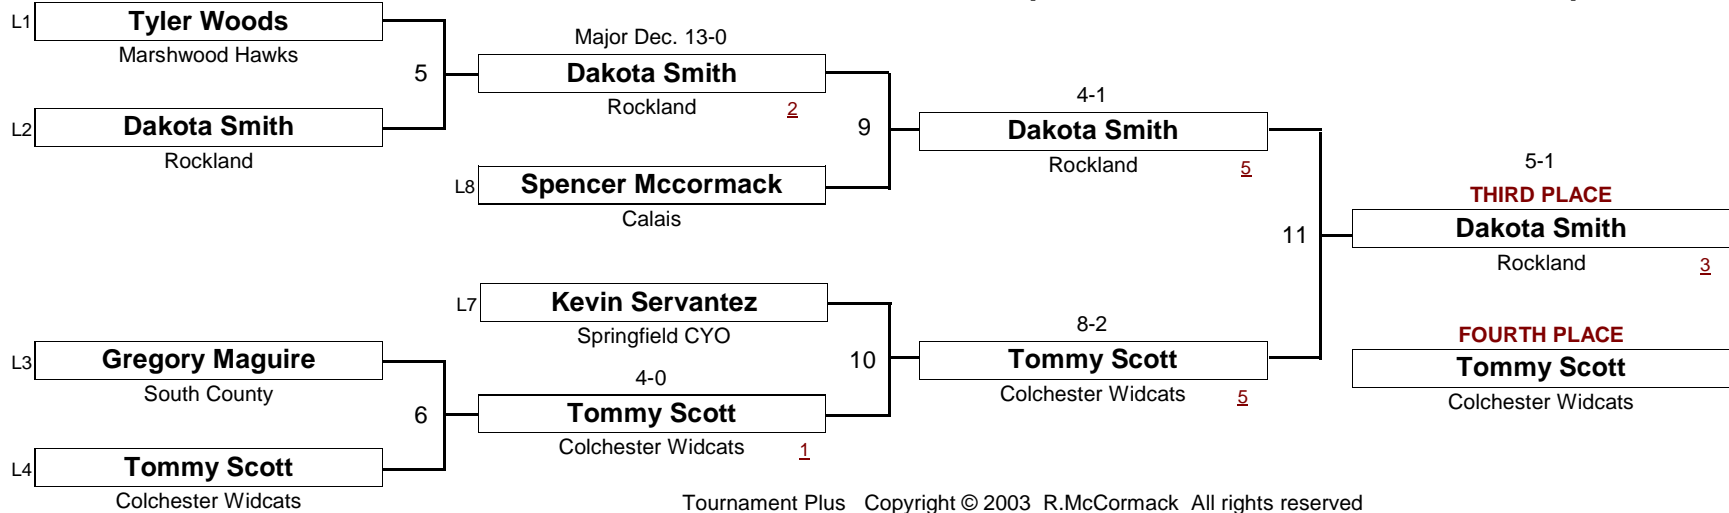

NOVICE

89.0 #

New England Wrestling Classic

April 2, 2005

DIVISION

WEIGHT

[Underlined numbers, if shown, are TEAM POINTS]

NOVICE