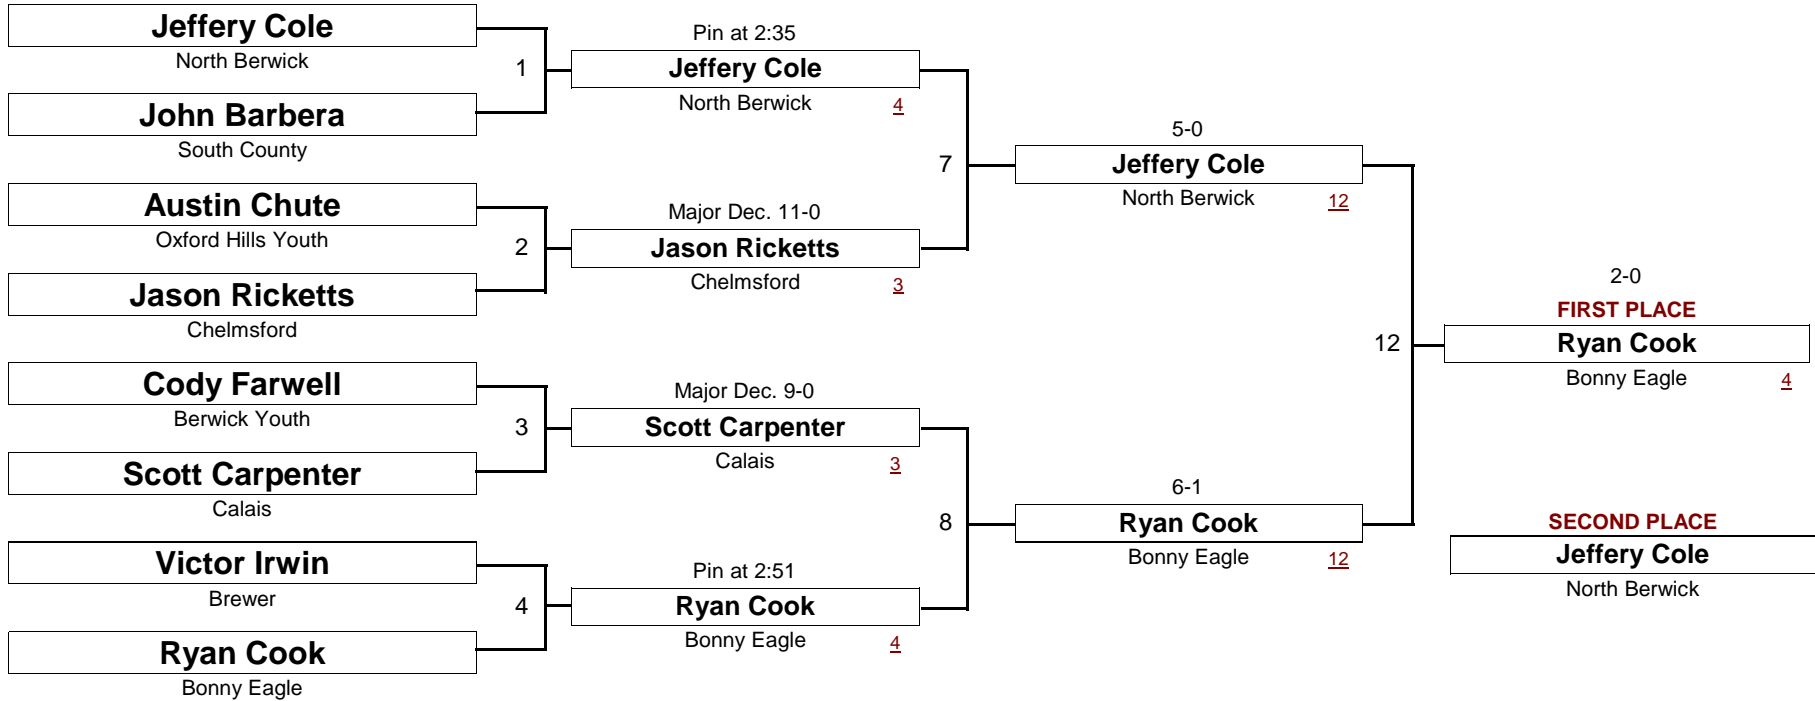

[Underlined numbers, if shown, are TEAM POINTS]

NOVICE

77.0 #

New England Wrestling Classic

April 2, 2005

DIVISION

WEIGHT

[Underlined numbers, if shown, are TEAM POINTS]