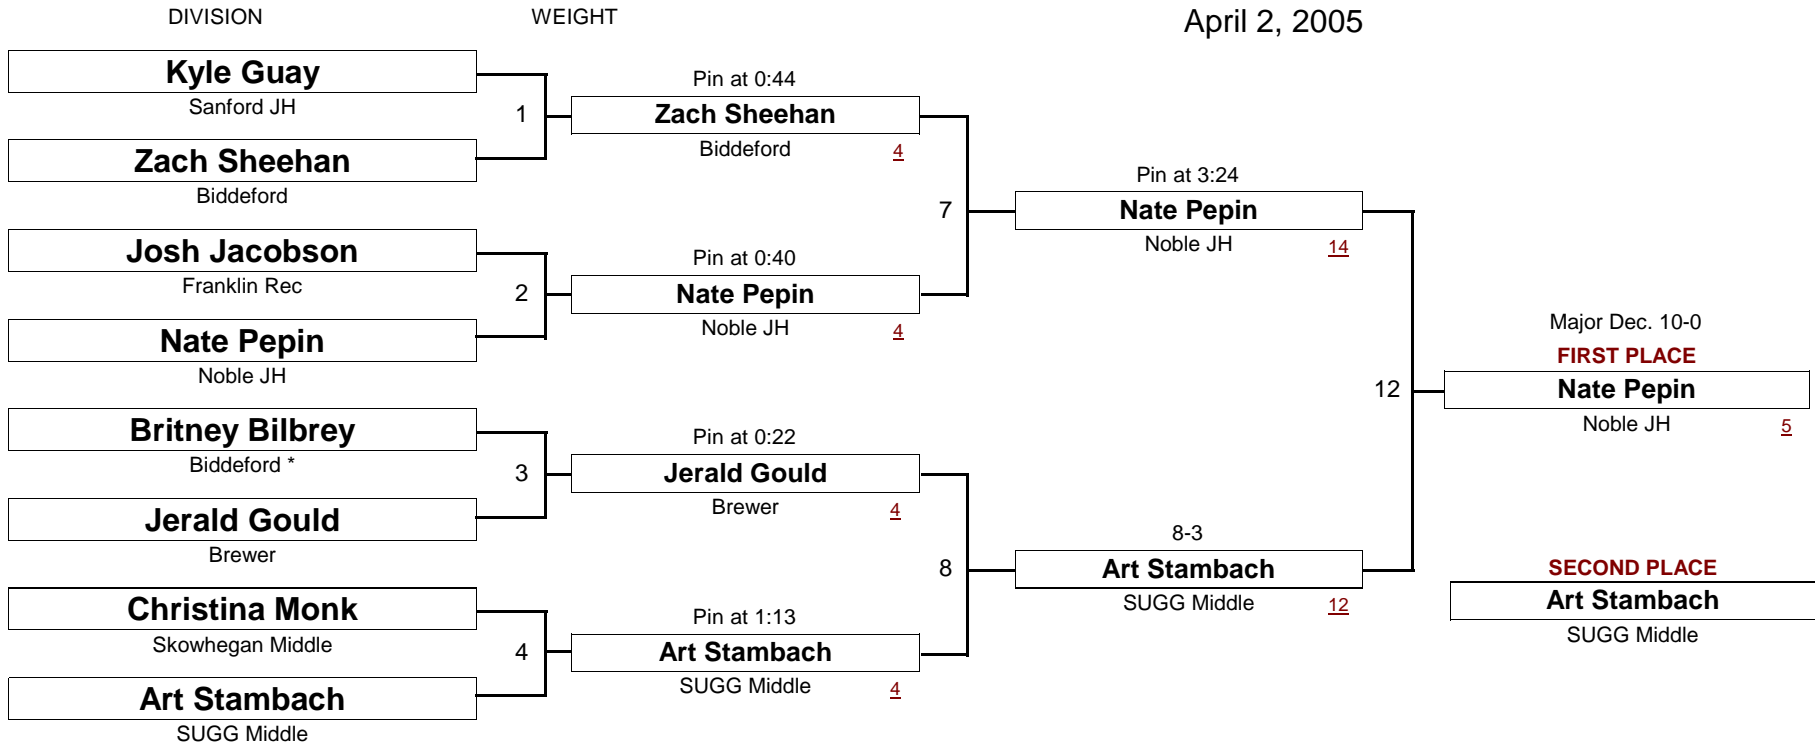

April 2, 2005

[Underlined numbers, if shown, are TEAM POINTS]

SCHOOLBOY

136.0

New England Wrestling Classic

April 2, 2005

[Underlined numbers, if shown, are TEAM POINTS]

SCHOOLBOY