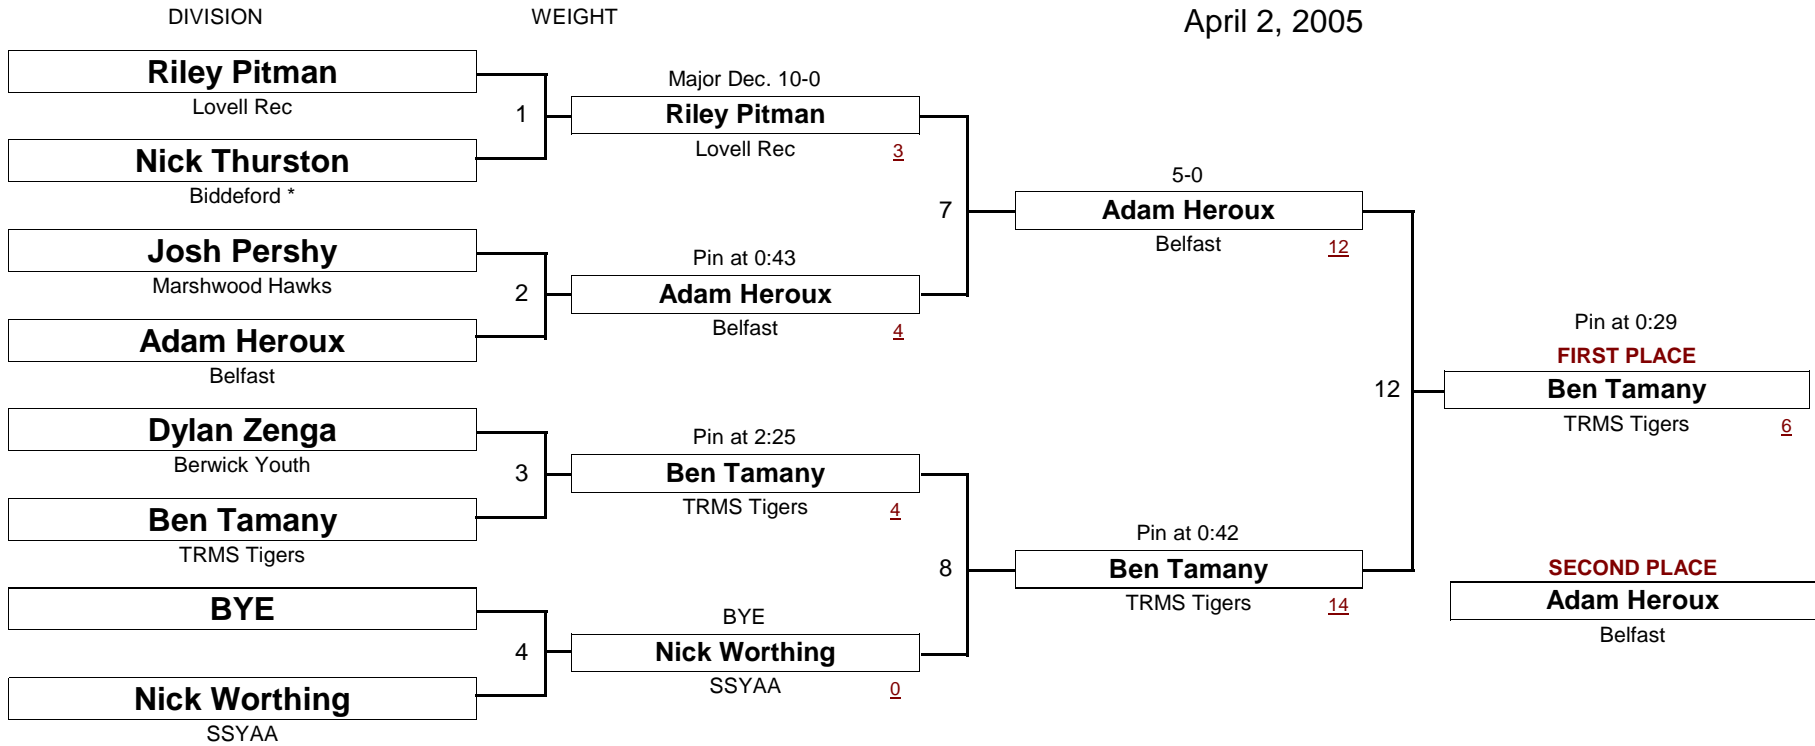

NOVICE

175.0

New England Wrestling Classic

April 2, 2005