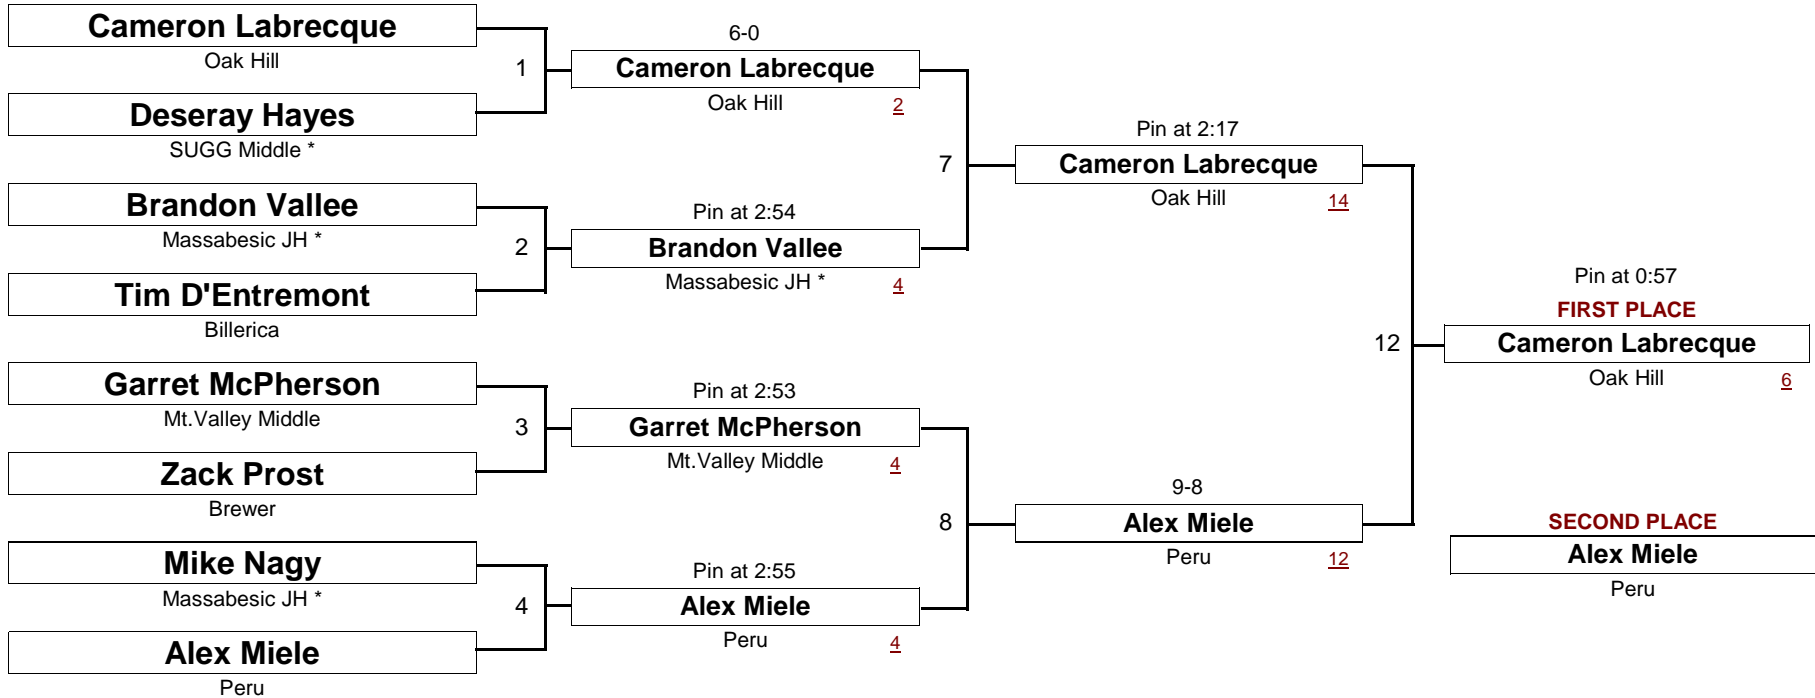

SCHOOLBOY

101.0

New England Wrestling Classic

April 2, 2005

DIVISION

WEIGHT