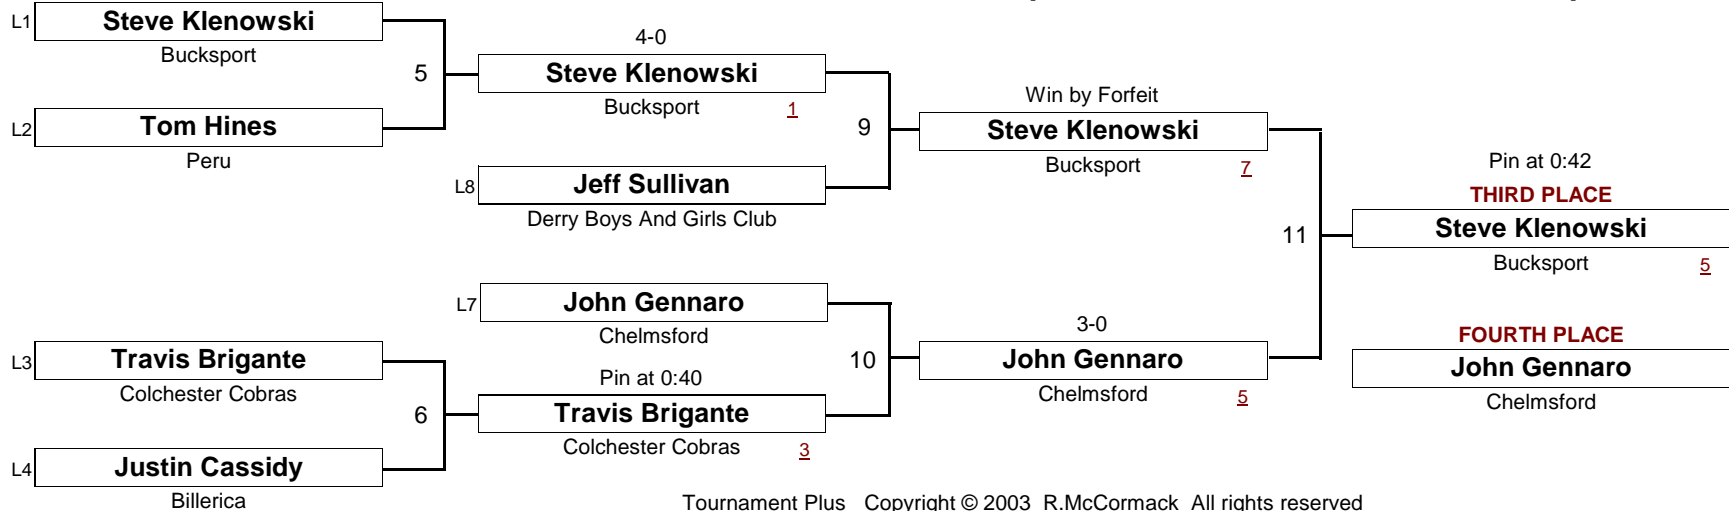

[Underlined numbers, if shown, are TEAM POINTS]

SCHOOLBOY

117.0

New England Wrestling Classic

April 2, 2005

[Underlined numbers, if shown, are TEAM POINTS]

SCHOOLBOY

118.0