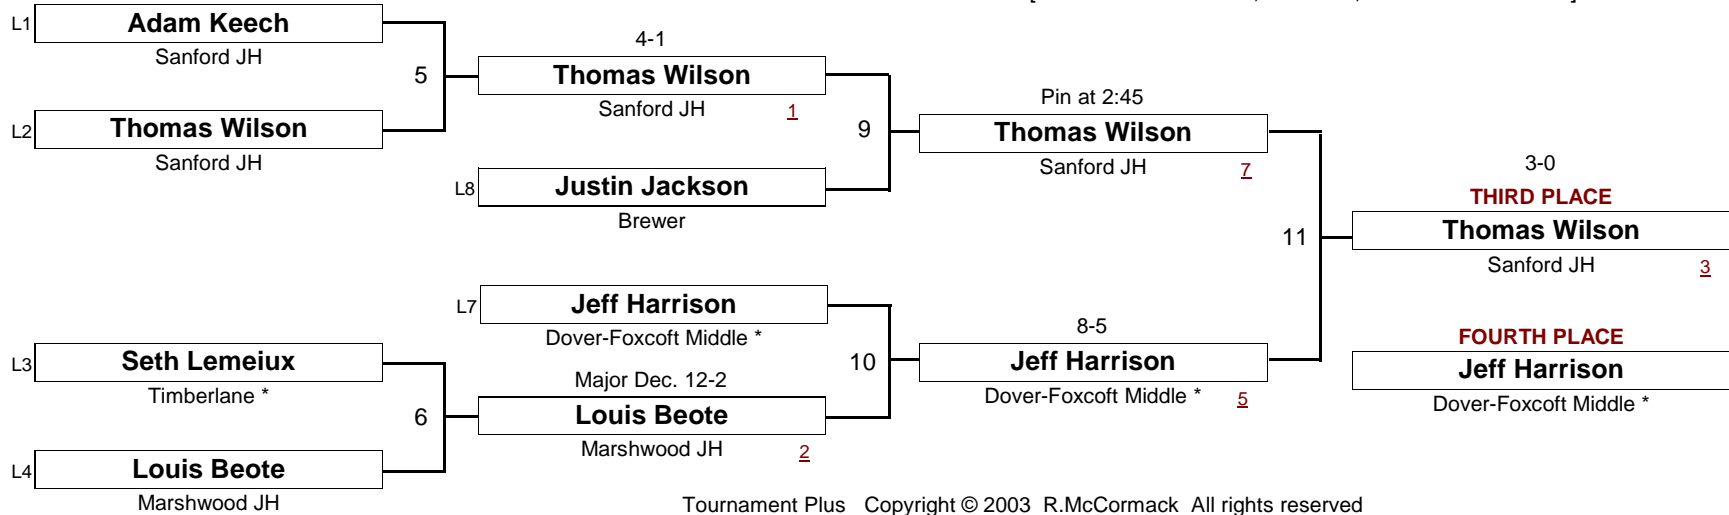

[Underlined numbers, if shown, are TEAM POINTS]

SCHOOLBOY

153.0

New England Wrestling Classic

April 2, 2005

[Underlined numbers, if shown, are TEAM POINTS]

SCHOOLBOY

155.0