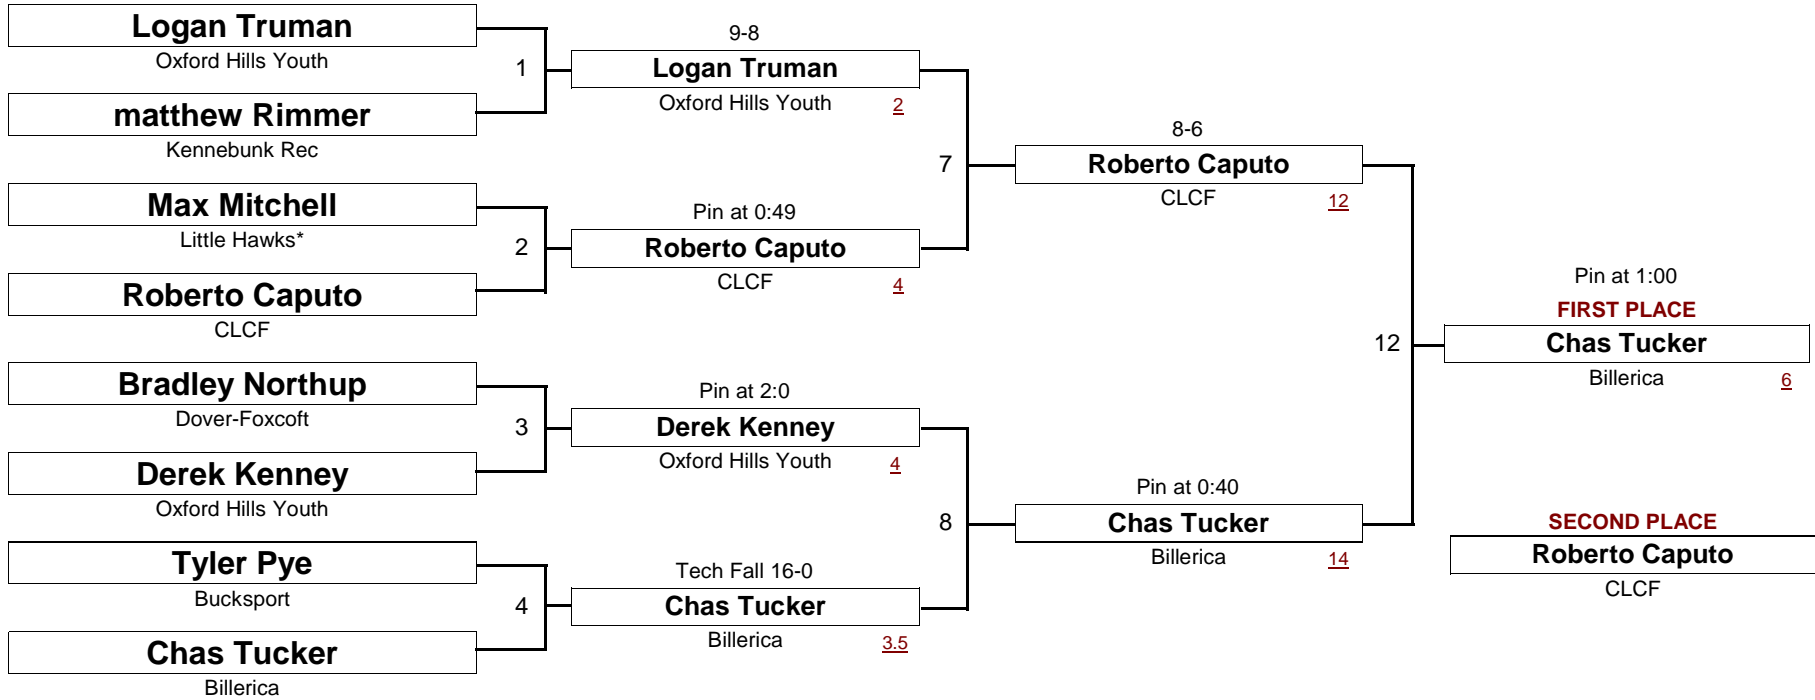

BANTAM

54.0 #

New England Wrestling Classic

April 2, 2005

DIVISION

WEIGHT