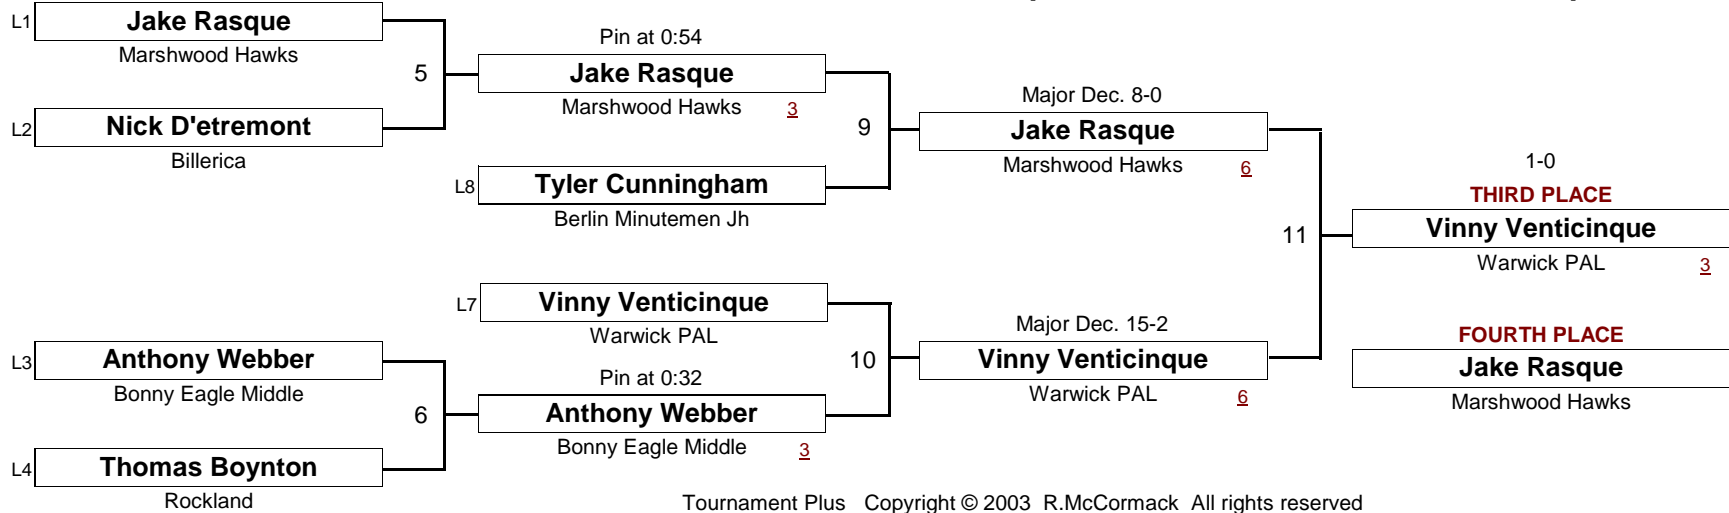

79.0 #

New England Wrestling Classic

April 2, 2005

DIVISION

WEIGHT

[Underlined numbers, if shown, are TEAM POINTS]

NOVICE

81.0 #