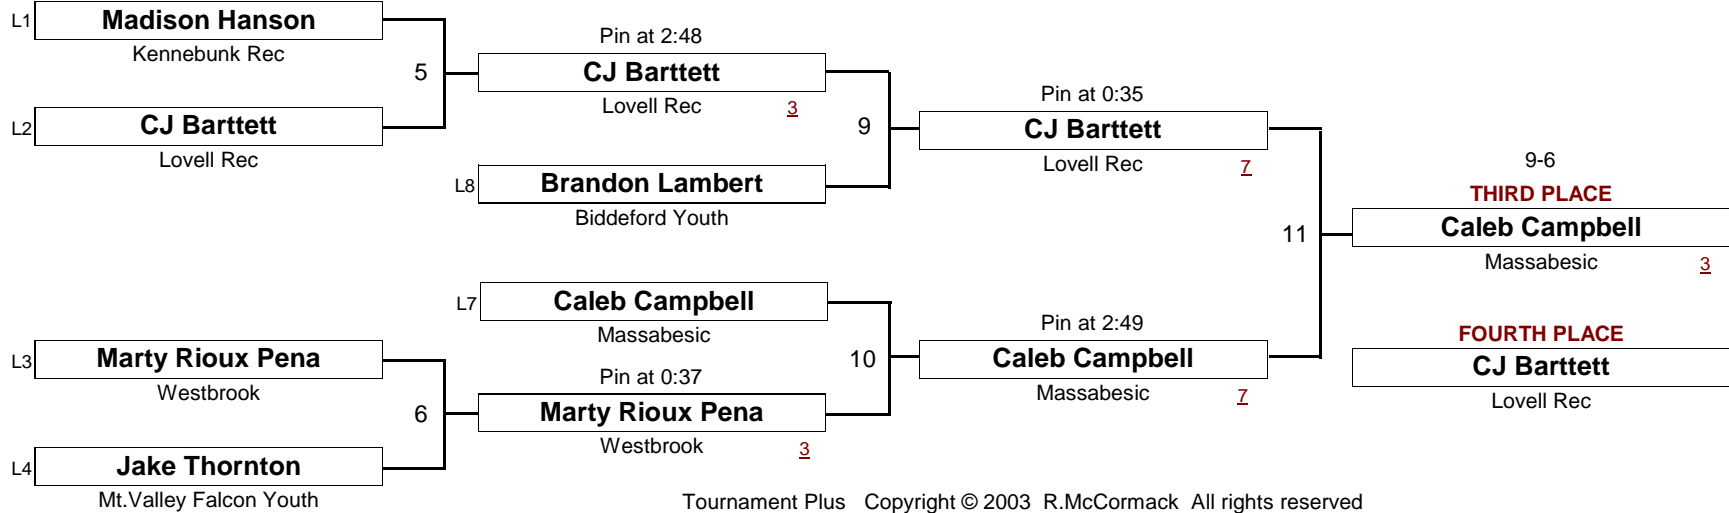

[Underlined numbers, if shown, are TEAM POINTS]