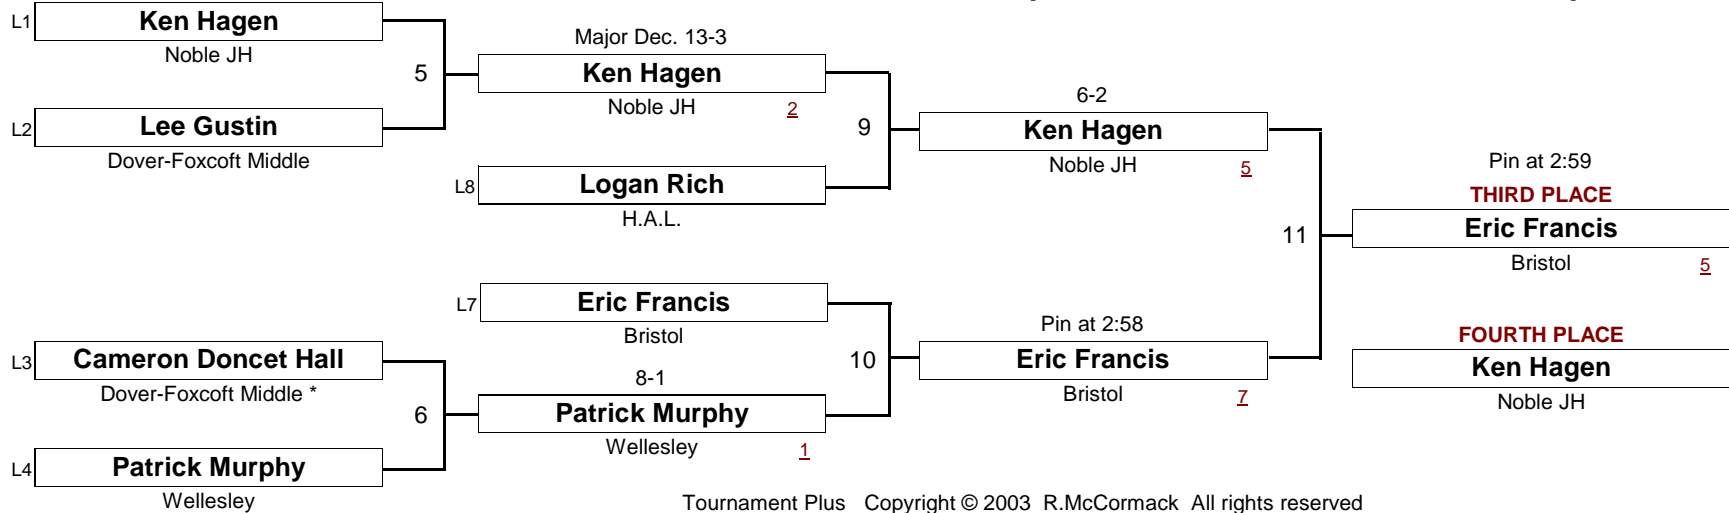

April 2, 2005

[Underlined numbers, if shown, are TEAM POINTS]

SCHOOLBOY

100.0

New England Wrestling Classic

April 2, 2005

[Underlined numbers, if shown, are TEAM POINTS]

SCHOOLBOY