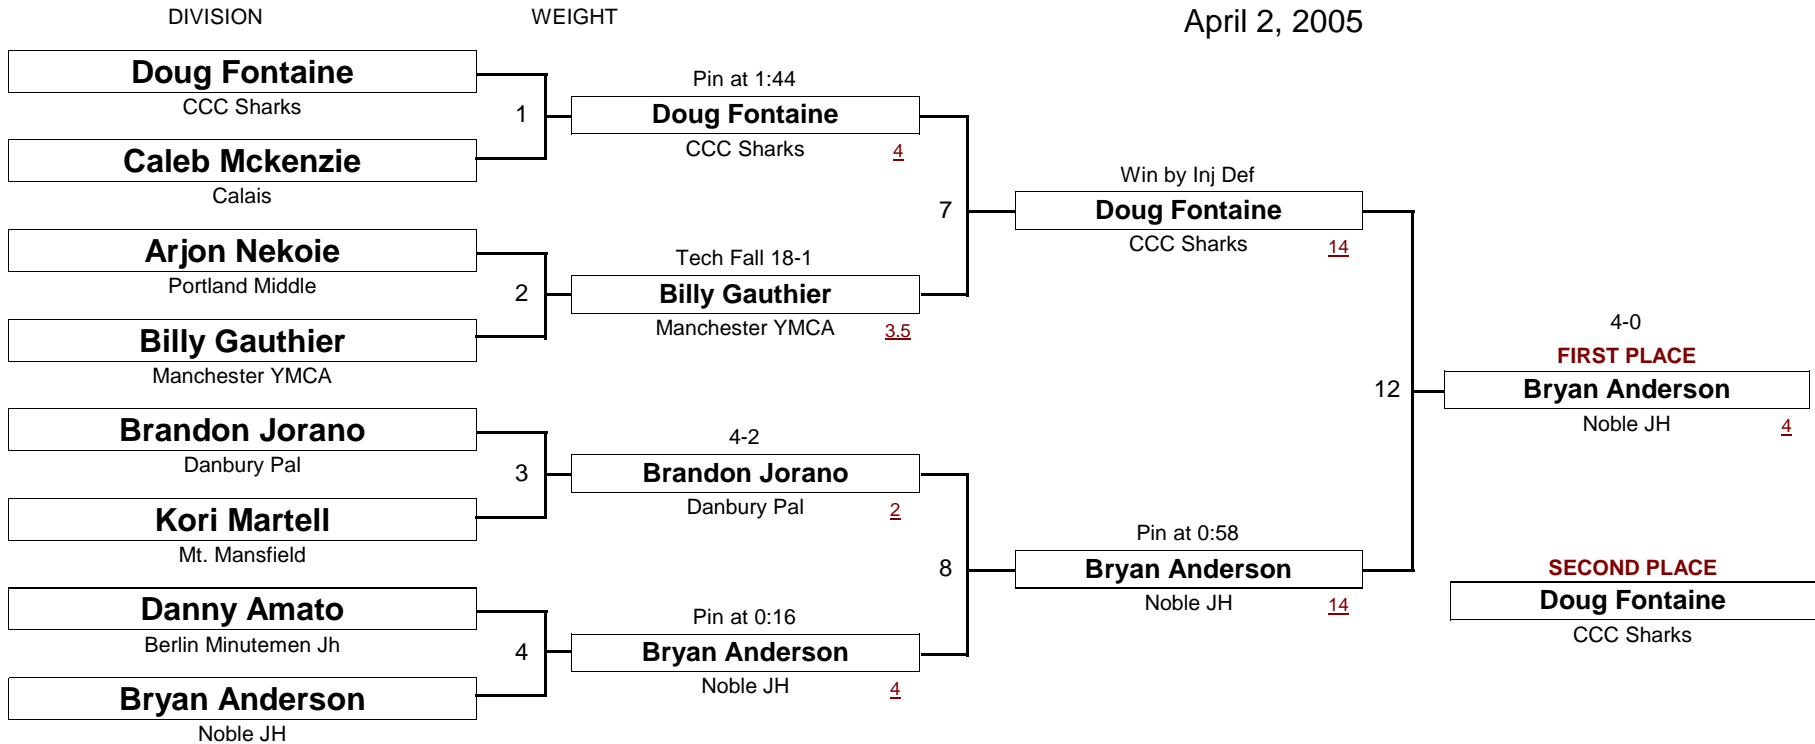

SCHOOLBOY

86.0

New England Wrestling Classic

April 2, 2005