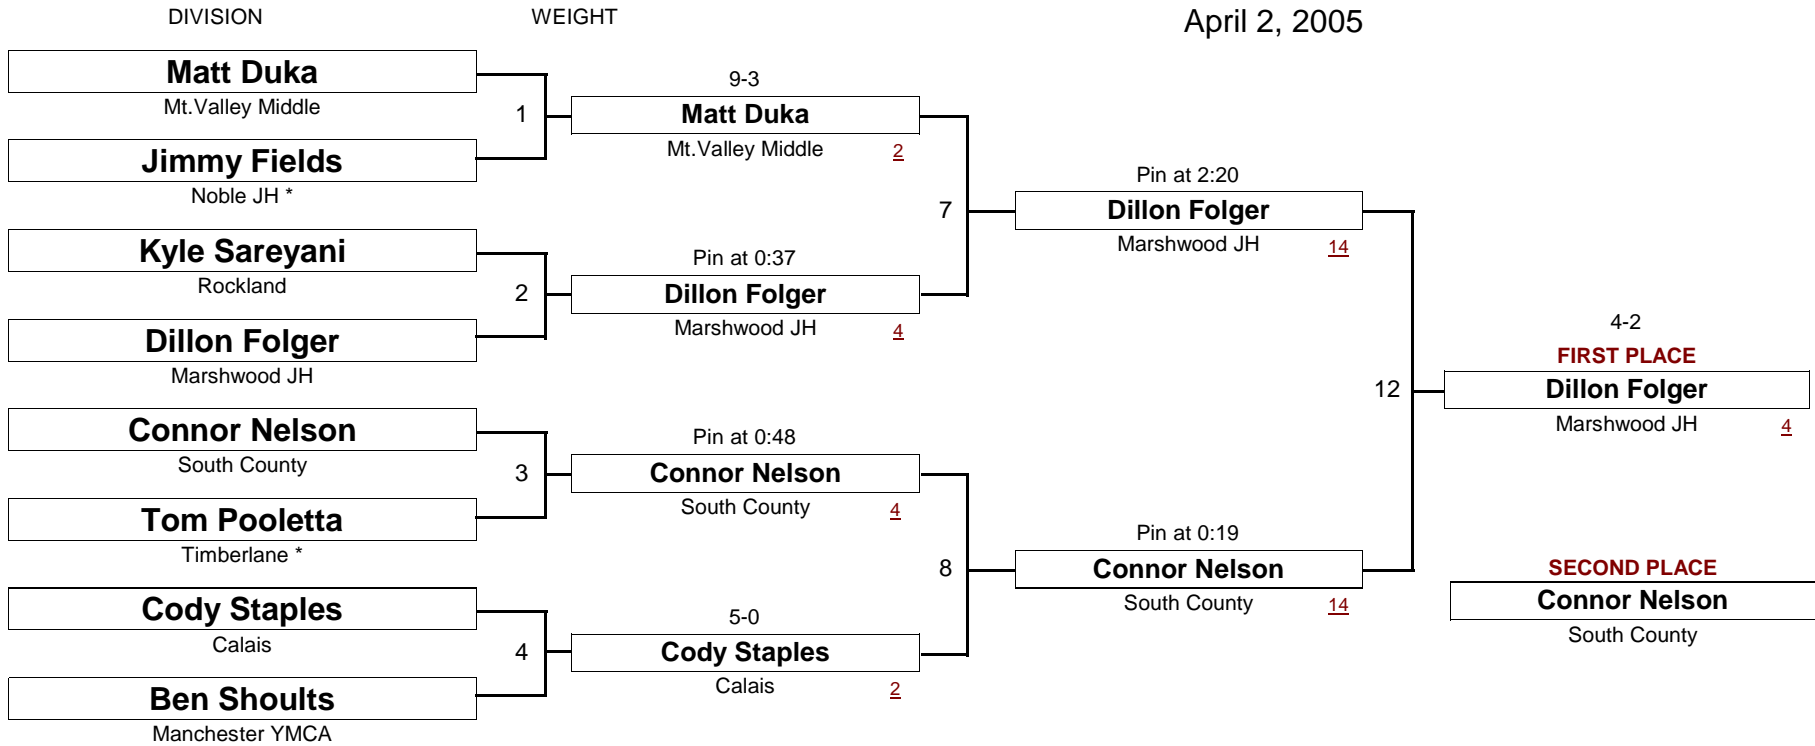

126.0

New England Wrestling Classic

April 2, 2005

[Underlined numbers, if shown, are TEAM POINTS]

SCHOOLBOY

127.0

New England Wrestling Classic

April 2, 2005