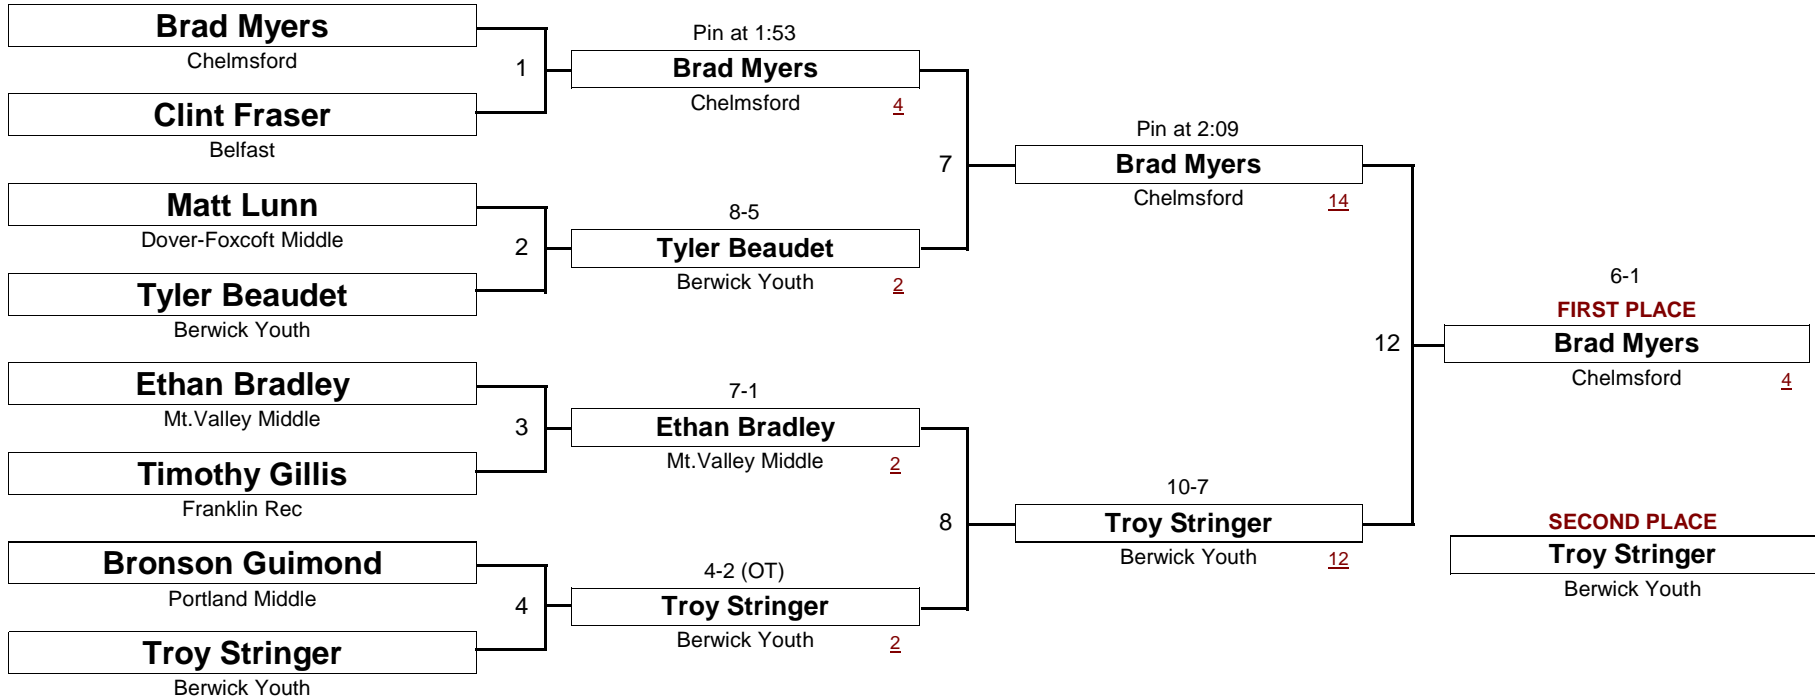

NOVICE

81.0 #

New England Wrestling Classic

April 2, 2005

DIVISION

WEIGHT