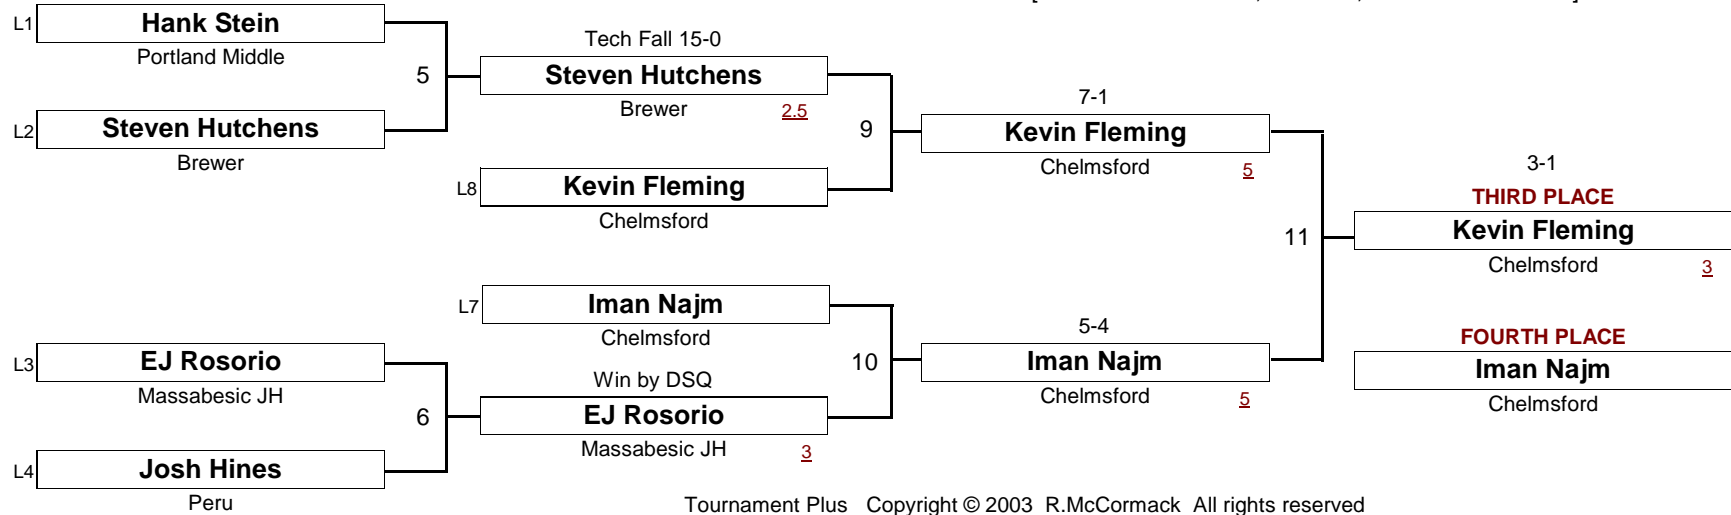

New England Wrestling Classic

April 2, 2005

[Underlined numbers, if shown, are TEAM POINTS]

SCHOOLBOY

92.0 #

New England Wrestling Classic

April 2, 2005

[Underlined numbers, if shown, are TEAM POINTS]