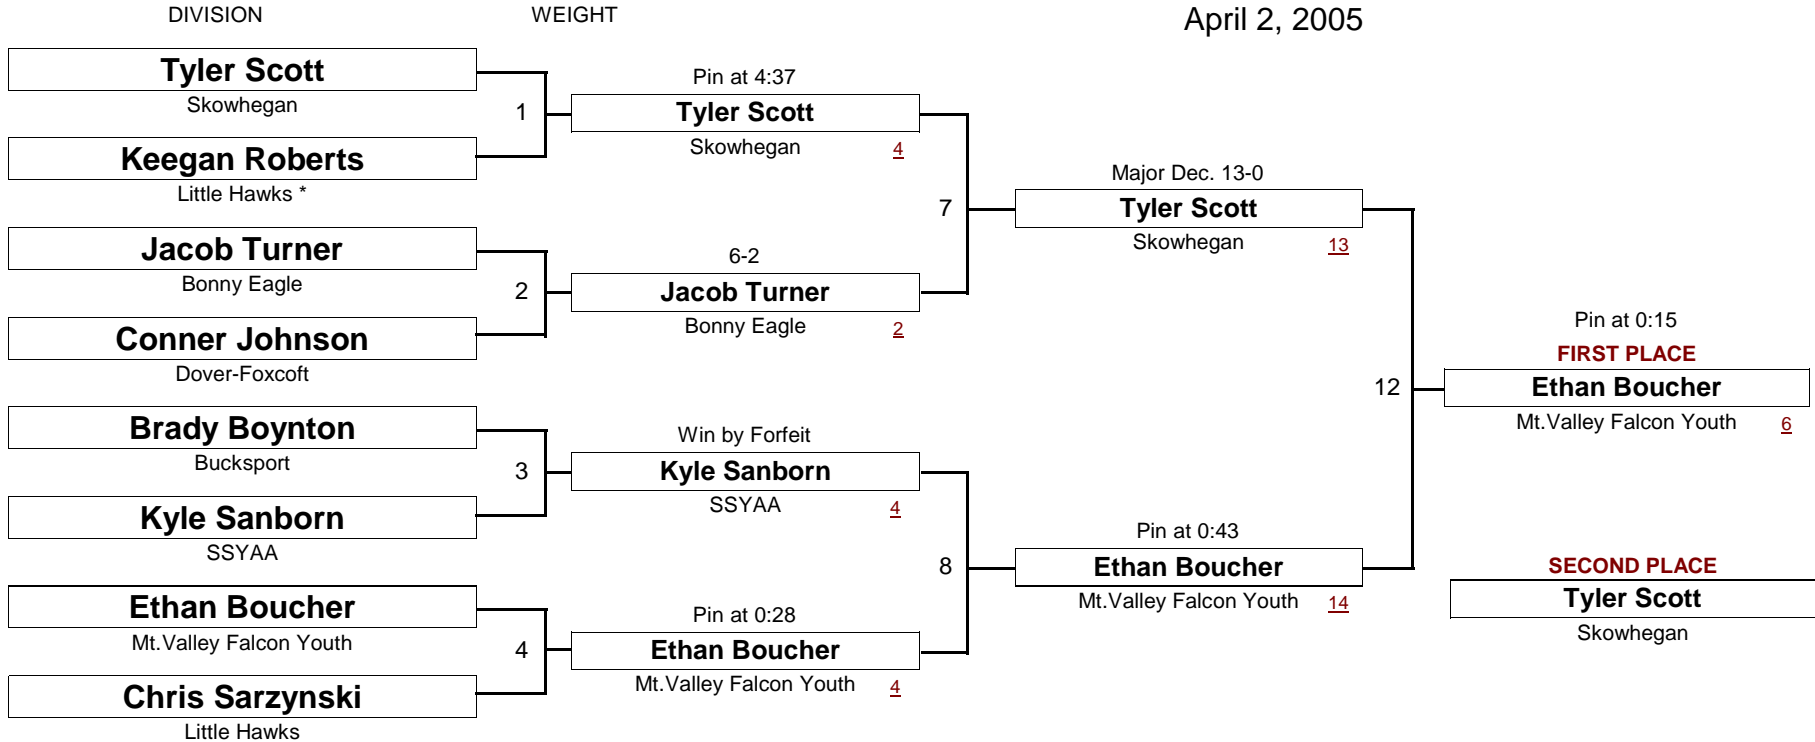

WEIGHT

[Underlined numbers, if shown, are TEAM POINTS]

BANTAM

48.5

New England Wrestling Classic

April 2, 2005

[Underlined numbers, if shown, are TEAM POINTS]

BANTAM