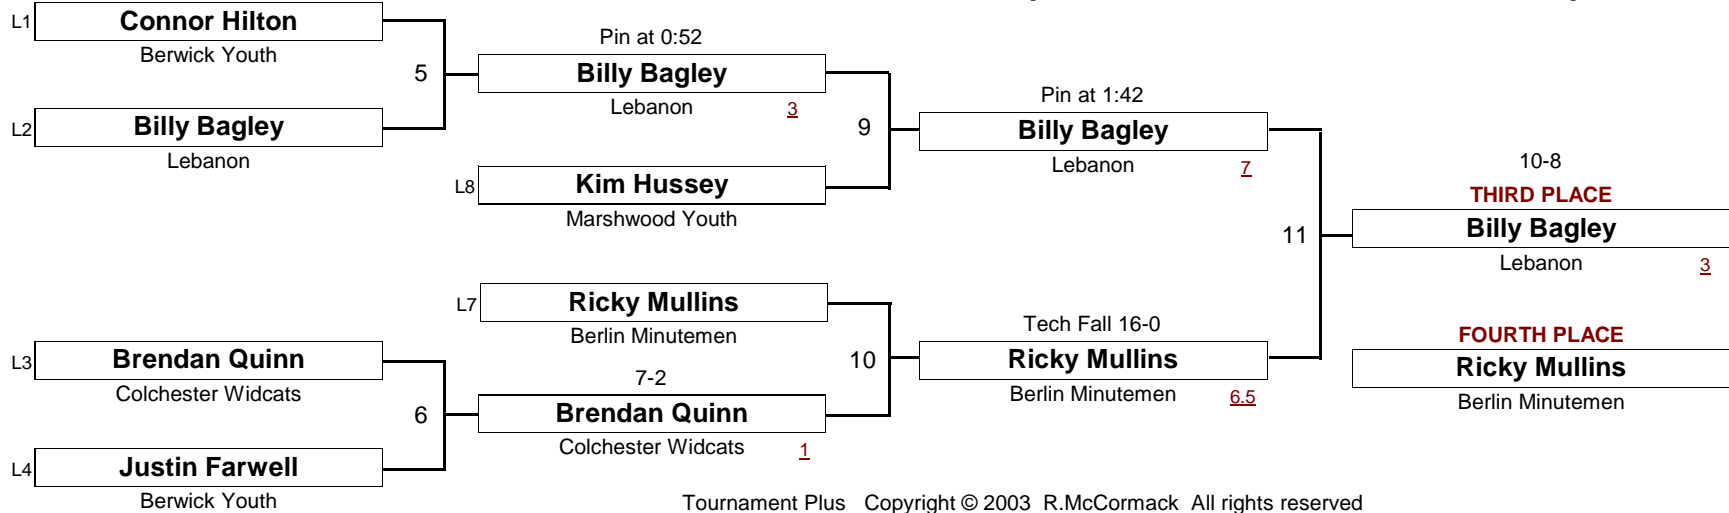

MIDGET

66.0 #

New England Wrestling Classic

April 2, 2005

DIVISION

WEIGHT

[Underlined numbers, if shown, are TEAM POINTS]

MIDGET