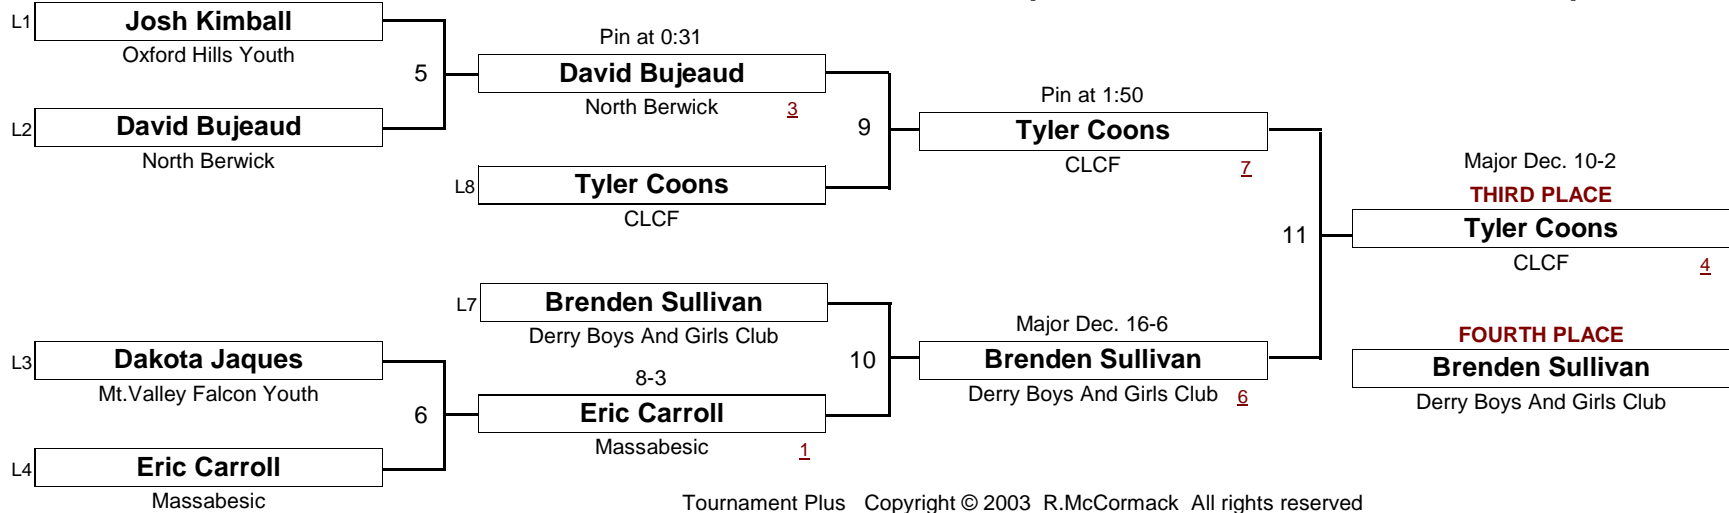

[Underlined numbers, if shown, are TEAM POINTS]