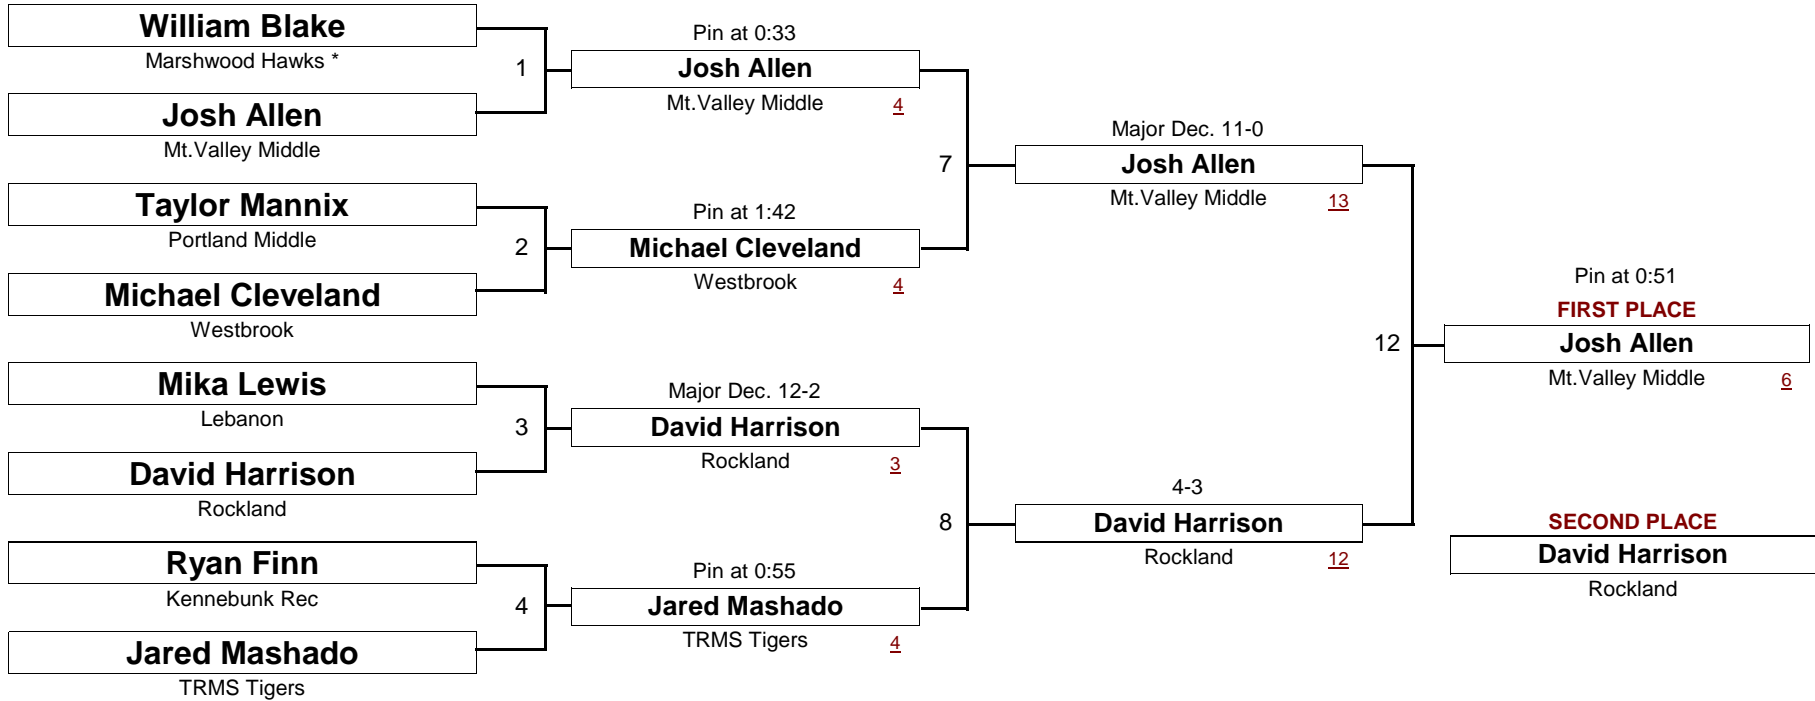

[Underlined numbers, if shown, are TEAM POINTS]

NOVICE

136.0

New England Wrestling Classic

April 2, 2005

DIVISION

WEIGHT

[Underlined numbers, if shown, are TEAM POINTS]