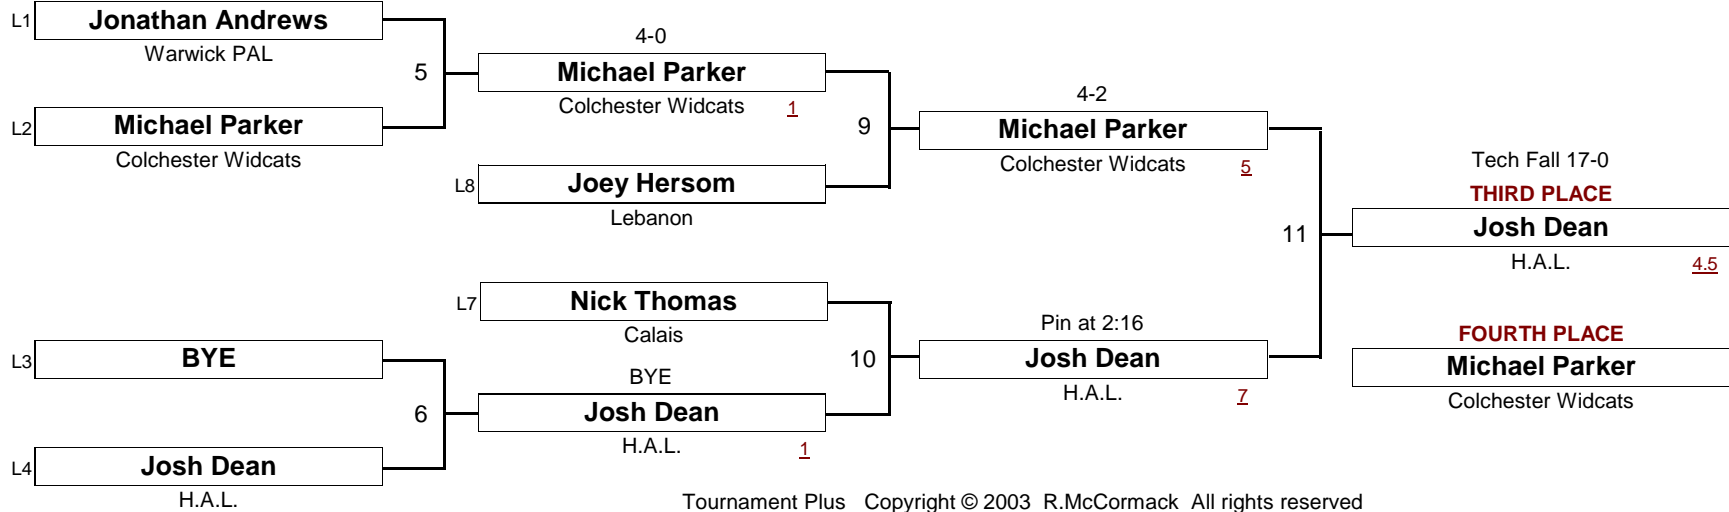

New England Wrestling Classic

April 2, 2005

DIVISION

WEIGHT

[Underlined numbers, if shown, are TEAM POINTS]

MIDGET

69.0 #

New England Wrestling Classic