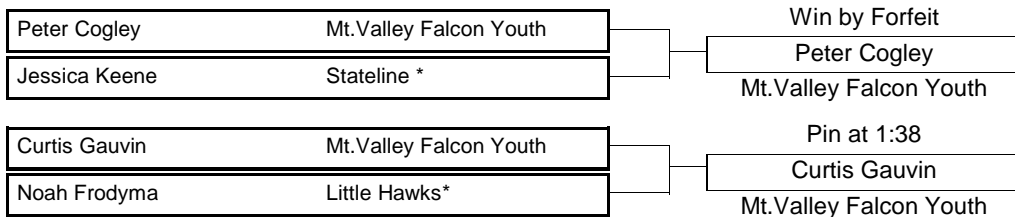

ROUND 1

FIRST PLACE
Curtis Gauvin
 Mt.Valley Falcon Youth

SECOND PLACE
Peter Cogley
 Mt.Valley Falcon Youth

ROUND 2

THIRD PLACE
Noah Frodyma
 Little Hawks*

FOURTH PLACE
Jessica Keene
 Stateline *

ROUND 3

[Underlined numbers, if shown, are TEAM POINTS]