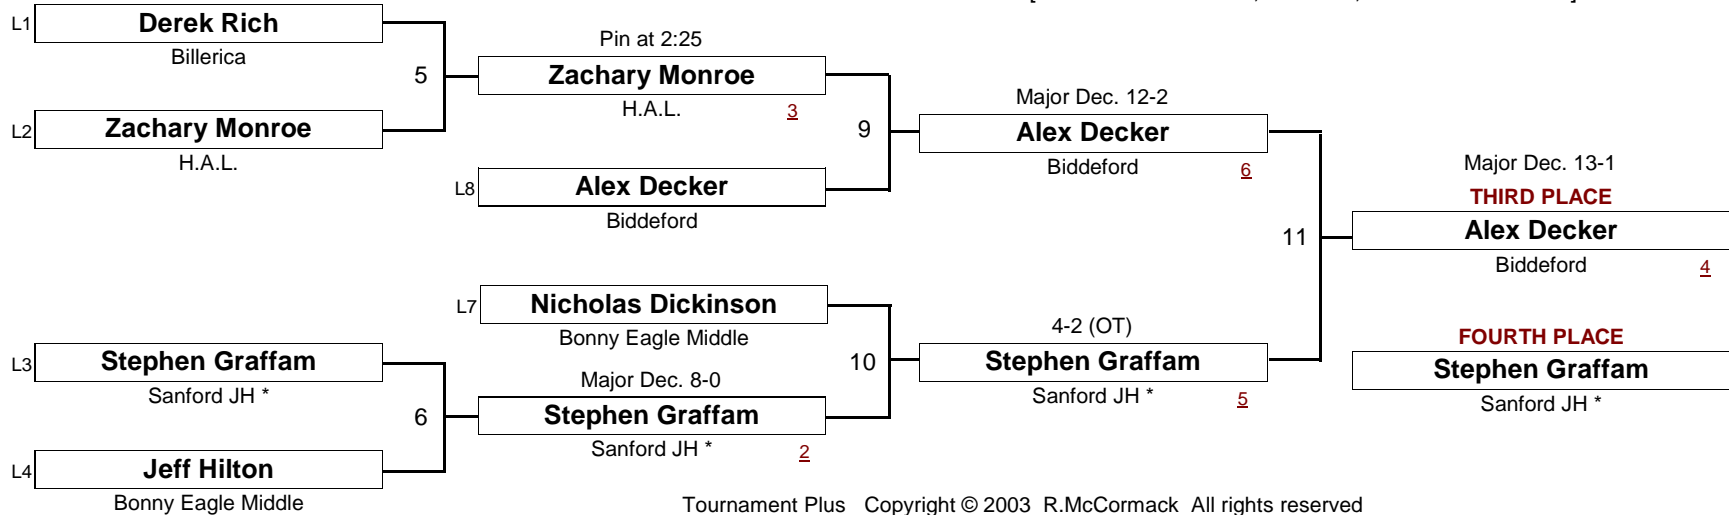

New England Wrestling Classic

April 2, 2005

[Underlined numbers, if shown, are TEAM POINTS]

SCHOOLBOY

119.0

New England Wrestling Classic

April 2, 2005

[Underlined numbers, if shown, are TEAM POINTS]