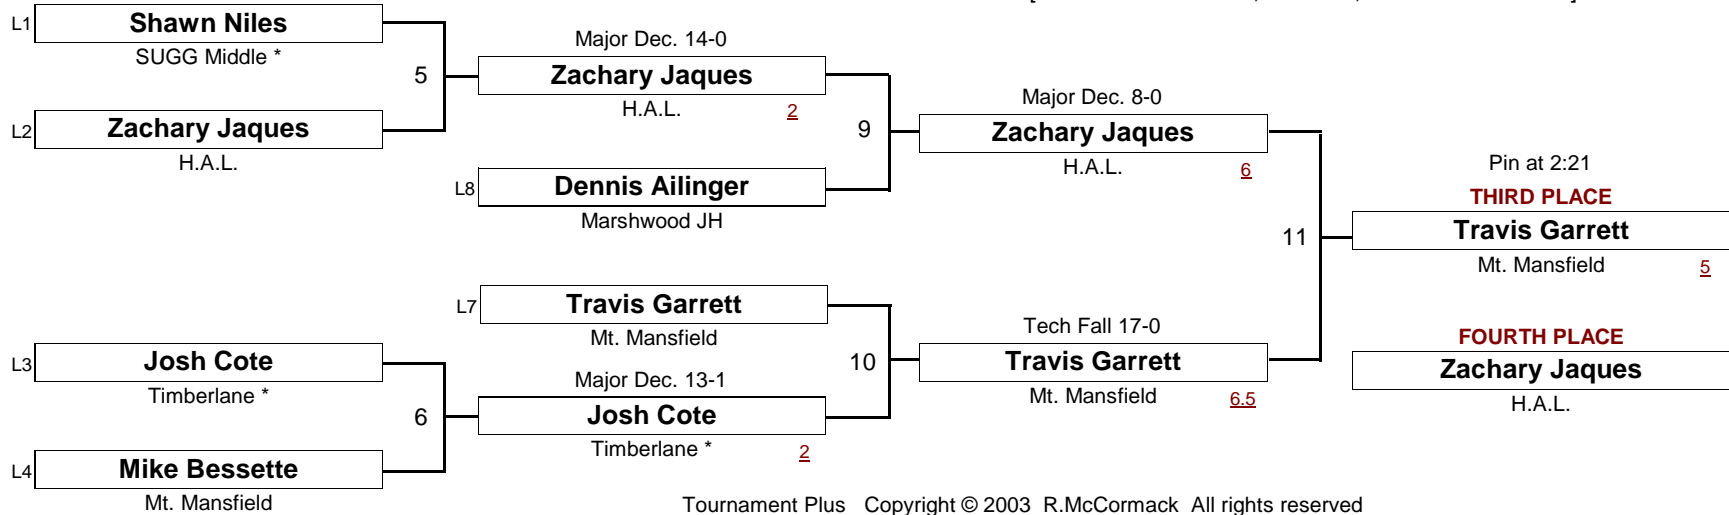

[Underlined numbers, if shown, are TEAM POINTS]