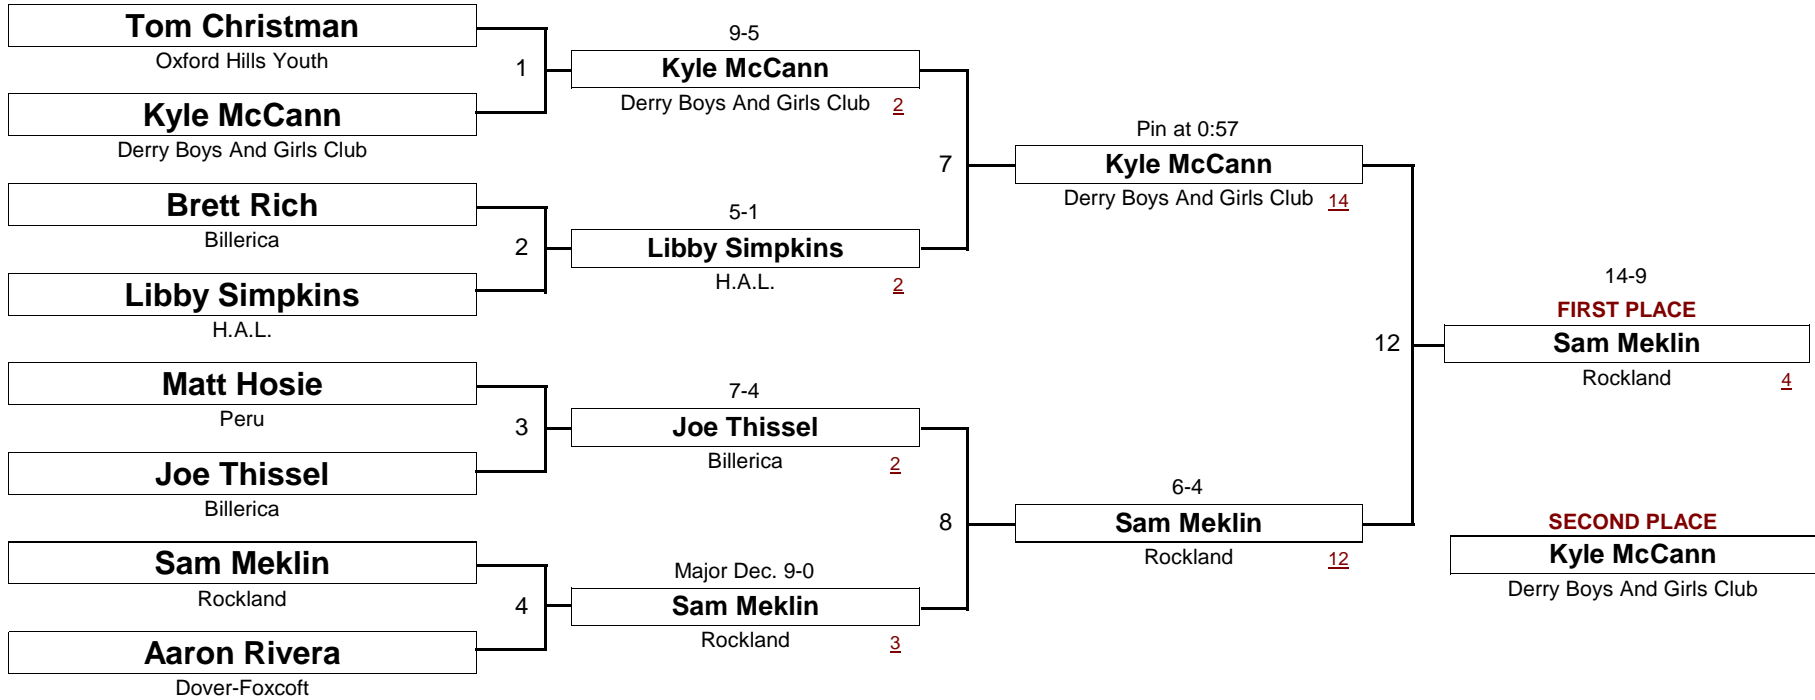

MIDGET

DIVISION

92.0

WEIGHT

New England Wrestling Classic

April 2, 2005

[Underlined numbers, if shown, are TEAM POINTS]

MIDGET