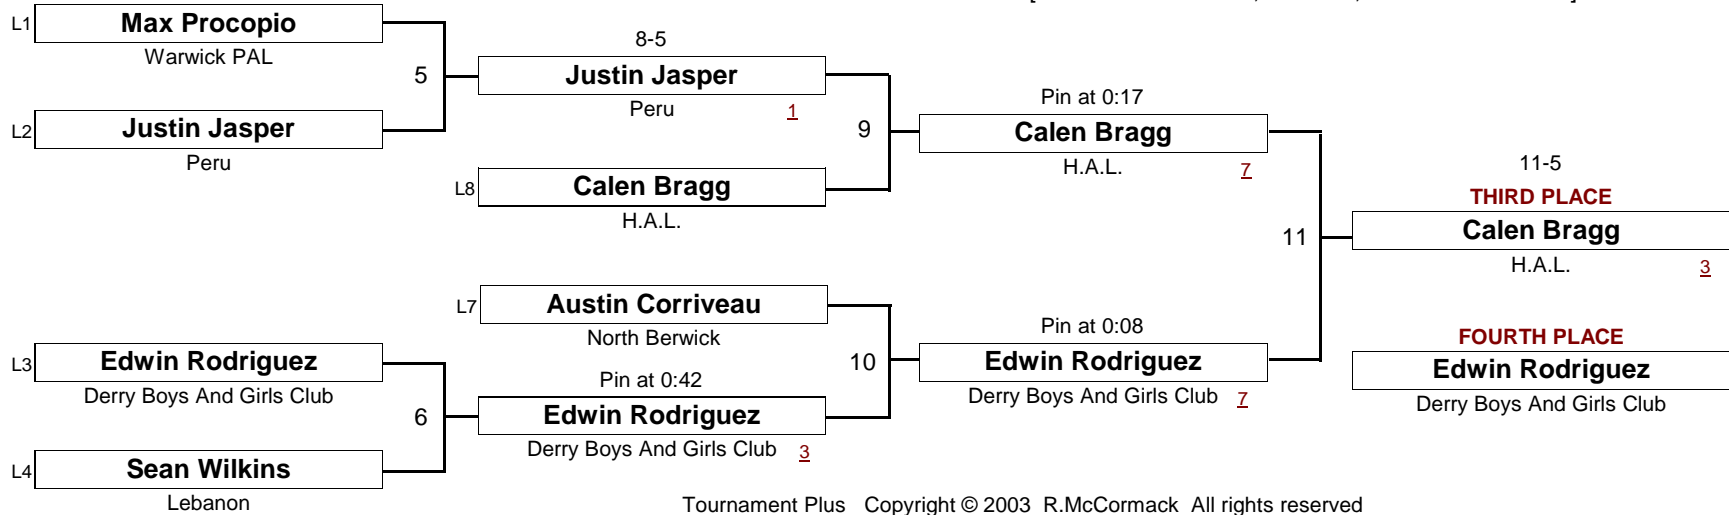

[Underlined numbers, if shown, are TEAM POINTS]