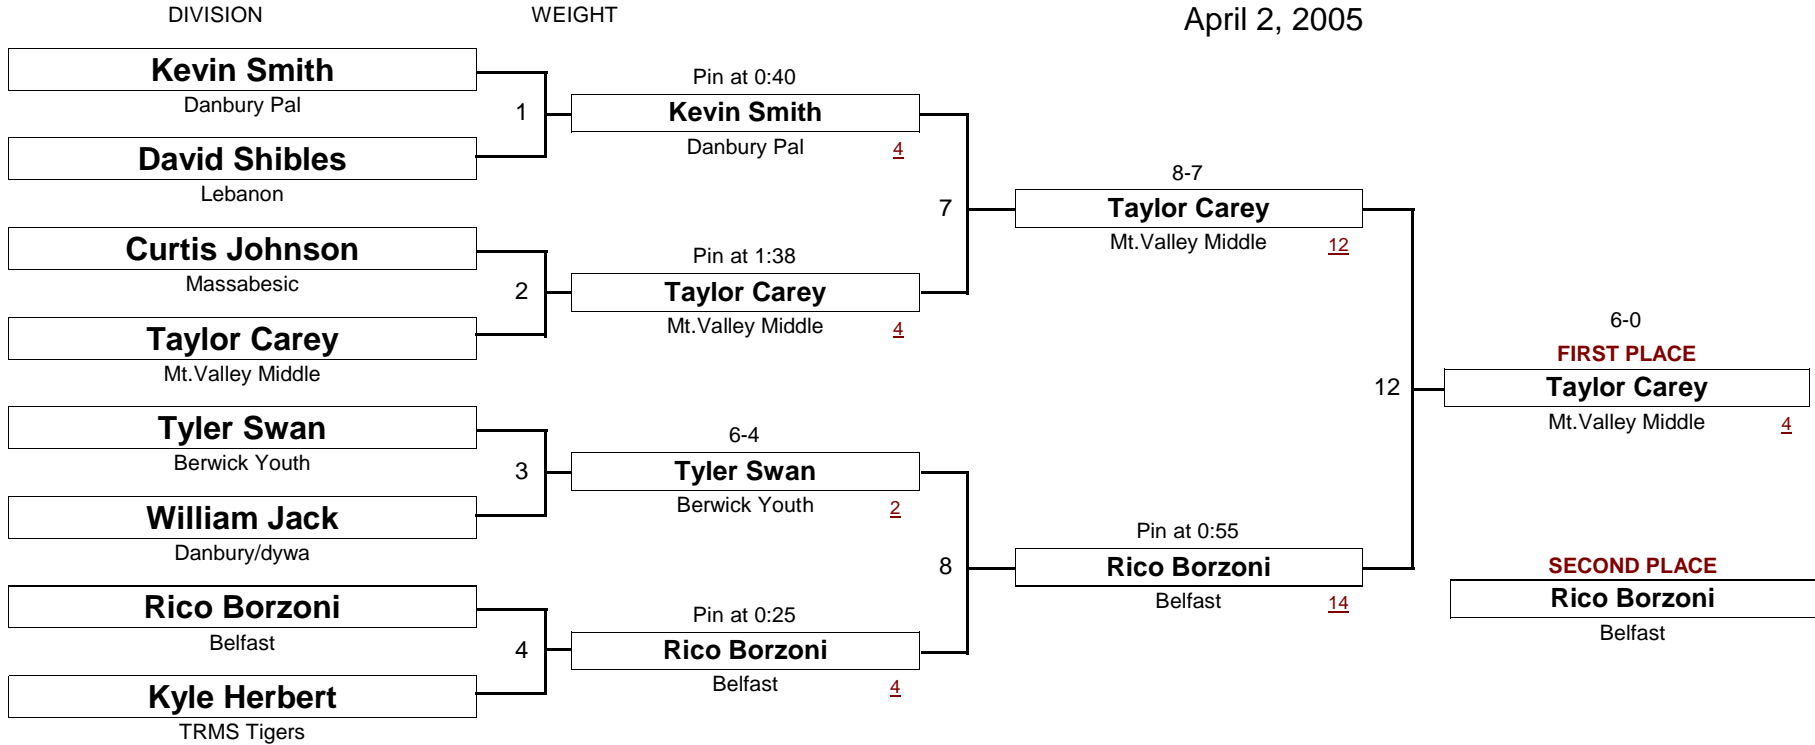

New England Wrestling Classic

April 2, 2005

[Underlined numbers, if shown, are TEAM POINTS]

NOVICE

97.0 #

New England Wrestling Classic

April 2, 2005

DIVISION