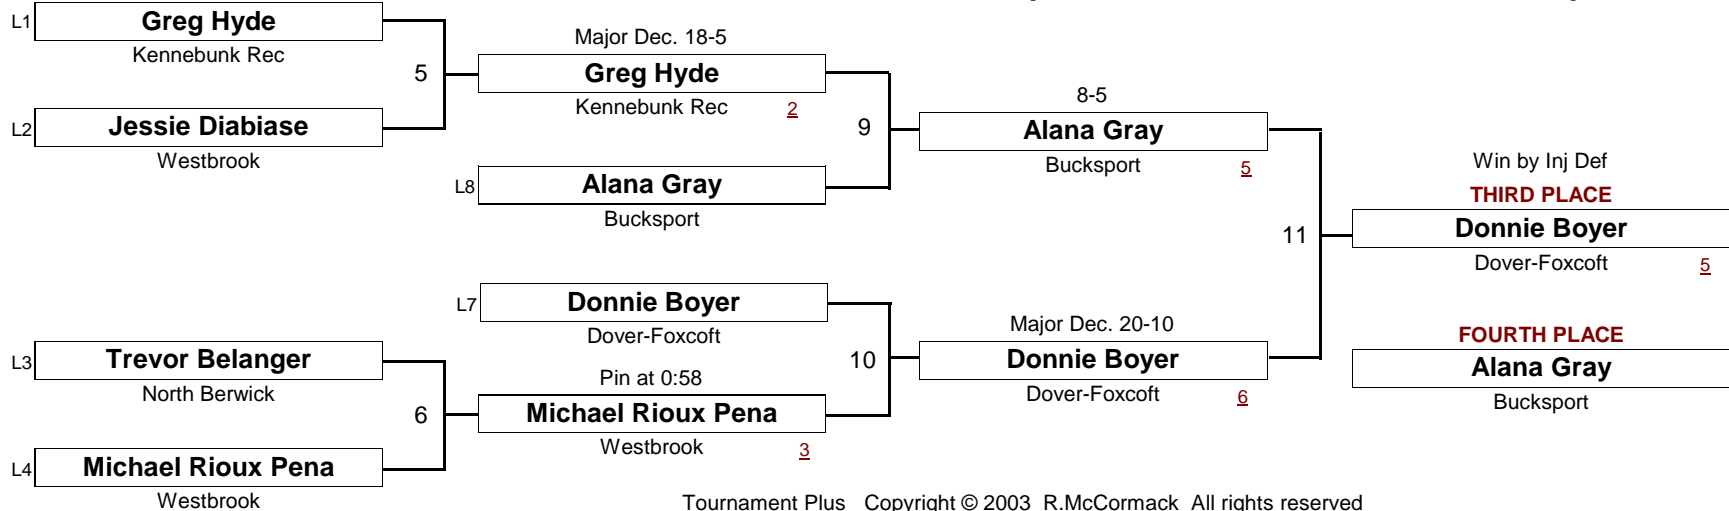

DIVISION

WEIGHT

[Underlined numbers, if shown, are TEAM POINTS]

MIDGET

90.0 #

New England Wrestling Classic

April 2, 2005

[Underlined numbers, if shown, are TEAM POINTS]