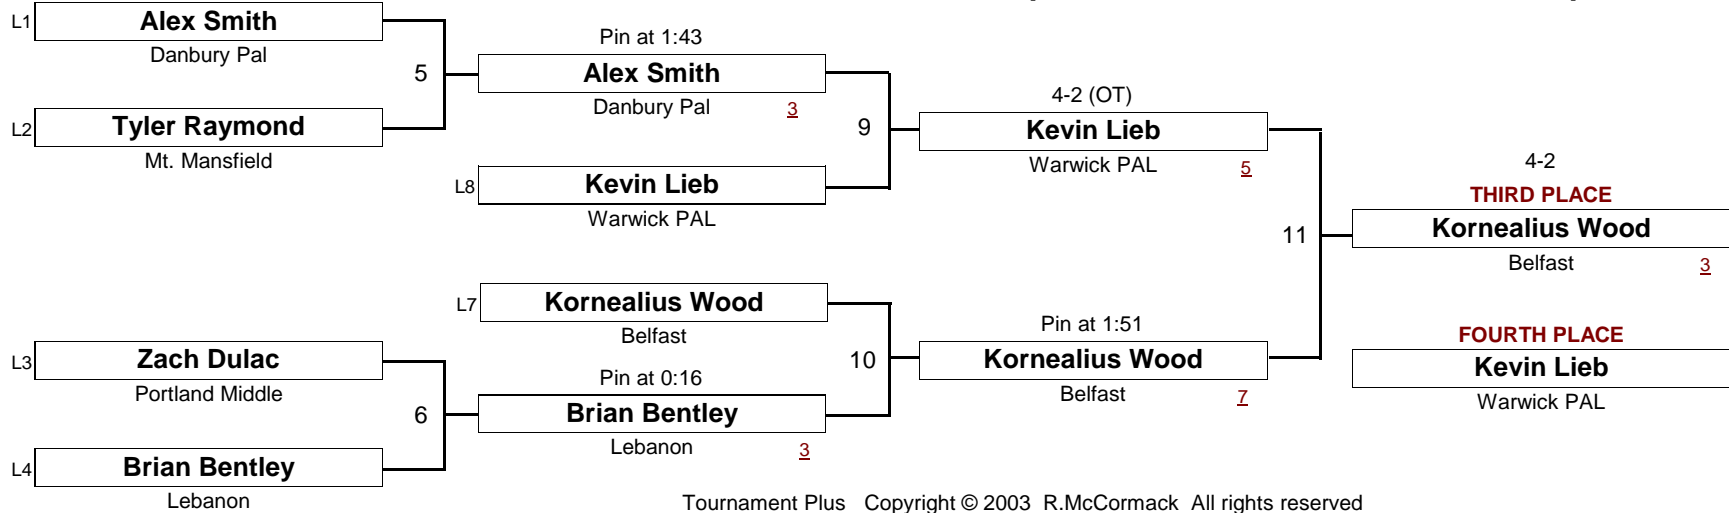

[Underlined numbers, if shown, are TEAM POINTS]