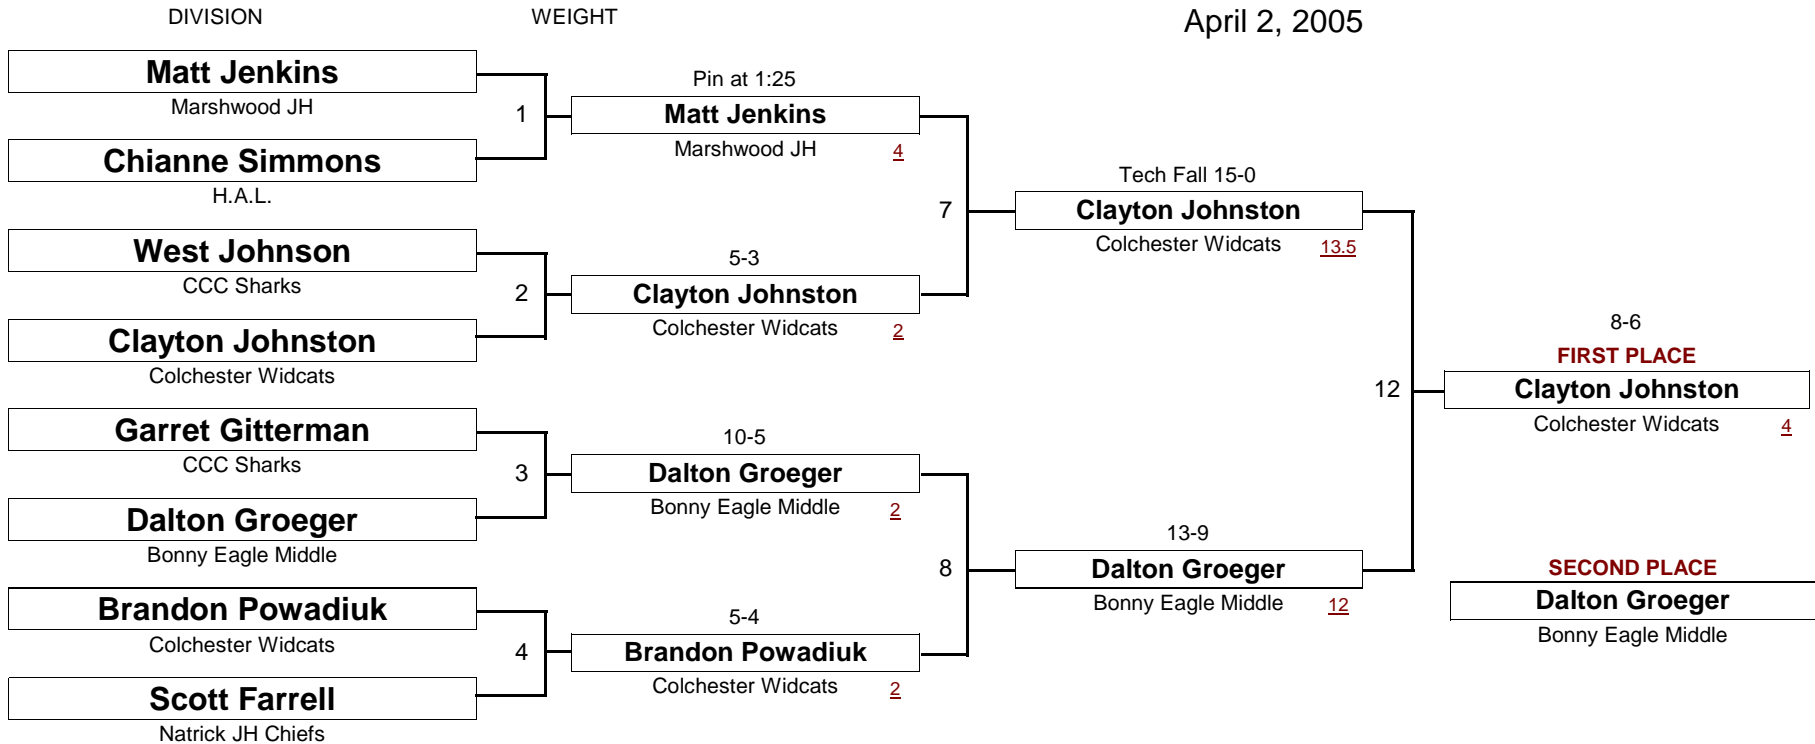

[Underlined numbers, if shown, are TEAM POINTS]

SCHOOLBOY

85.0 #

New England Wrestling Classic

April 2, 2005

[Underlined numbers, if shown, are TEAM POINTS]

SCHOOLBOY

86.0