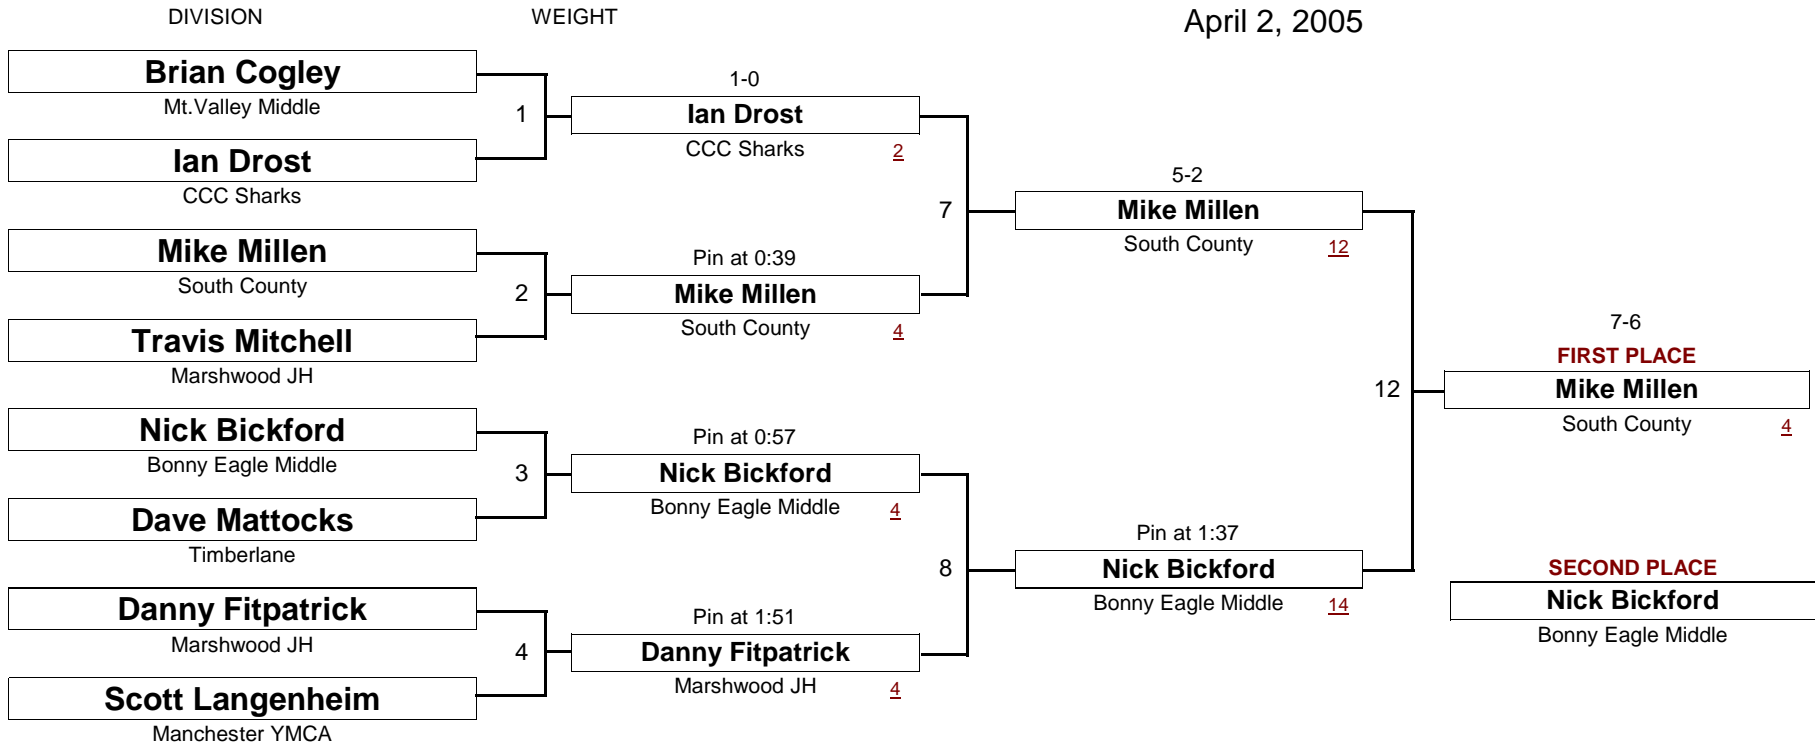

SCHOOLBOY

185.0

New England Wrestling Classic

April 2, 2005