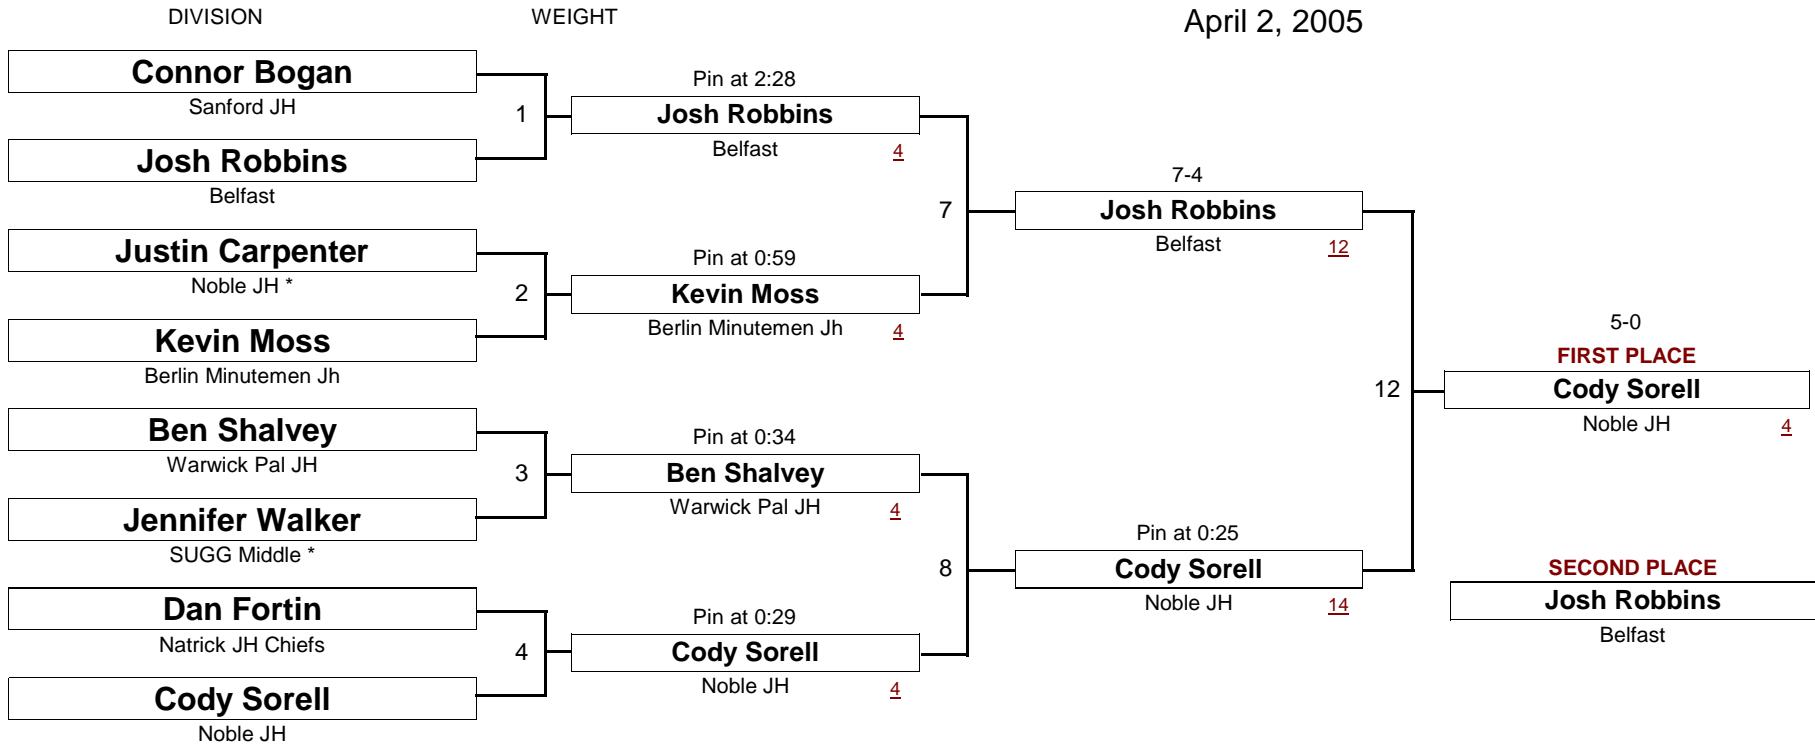

New England Wrestling Classic

April 2, 2005

[Underlined numbers, if shown, are TEAM POINTS]

SCHOOLBOY

105.0

New England Wrestling Classic

April 2, 2005

[Underlined numbers, if shown, are TEAM POINTS]