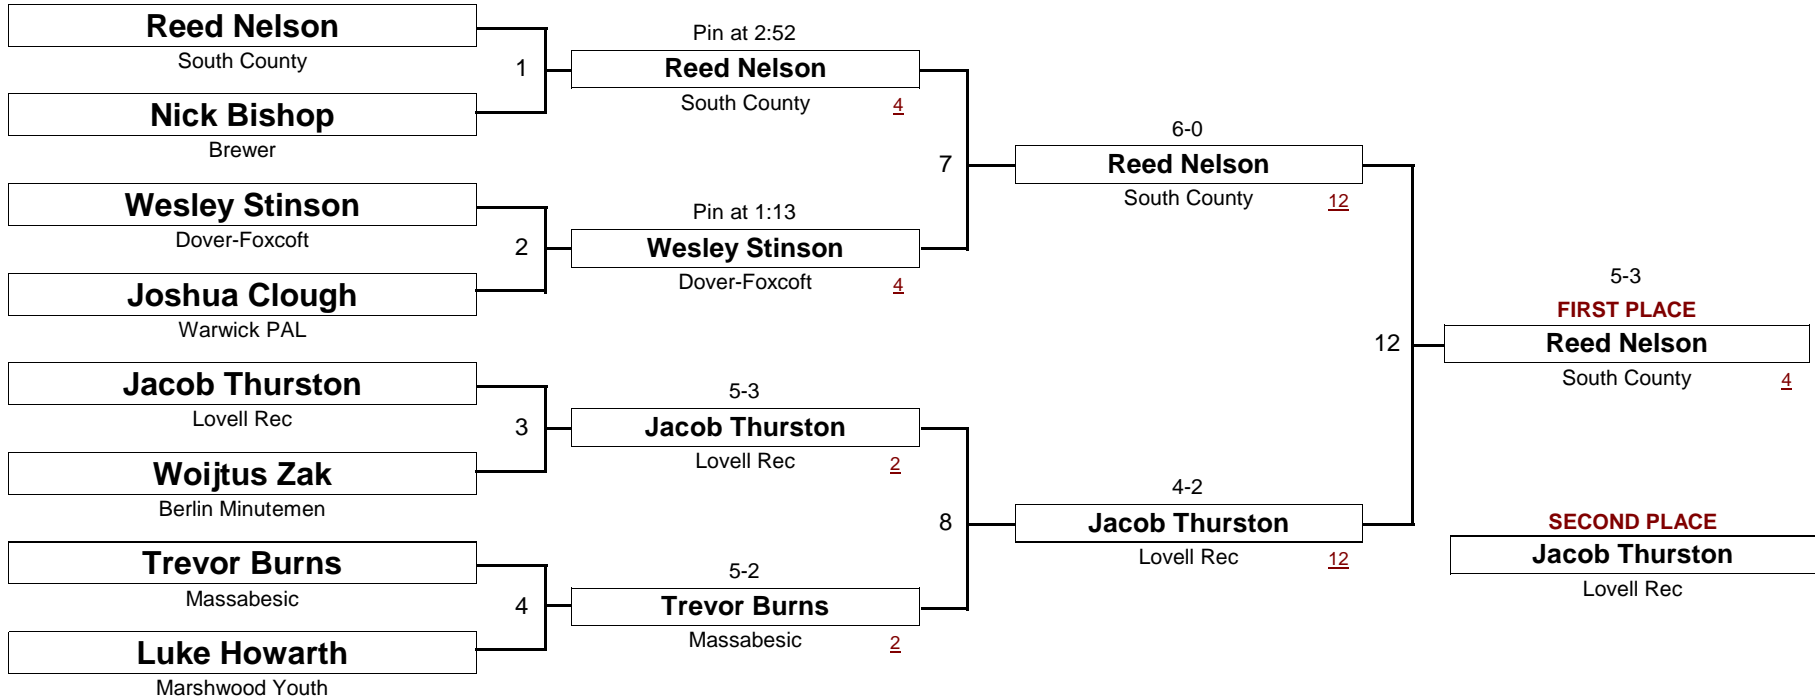

MIDGET

80.0 #

New England Wrestling Classic

April 2, 2005

DIVISION

WEIGHT