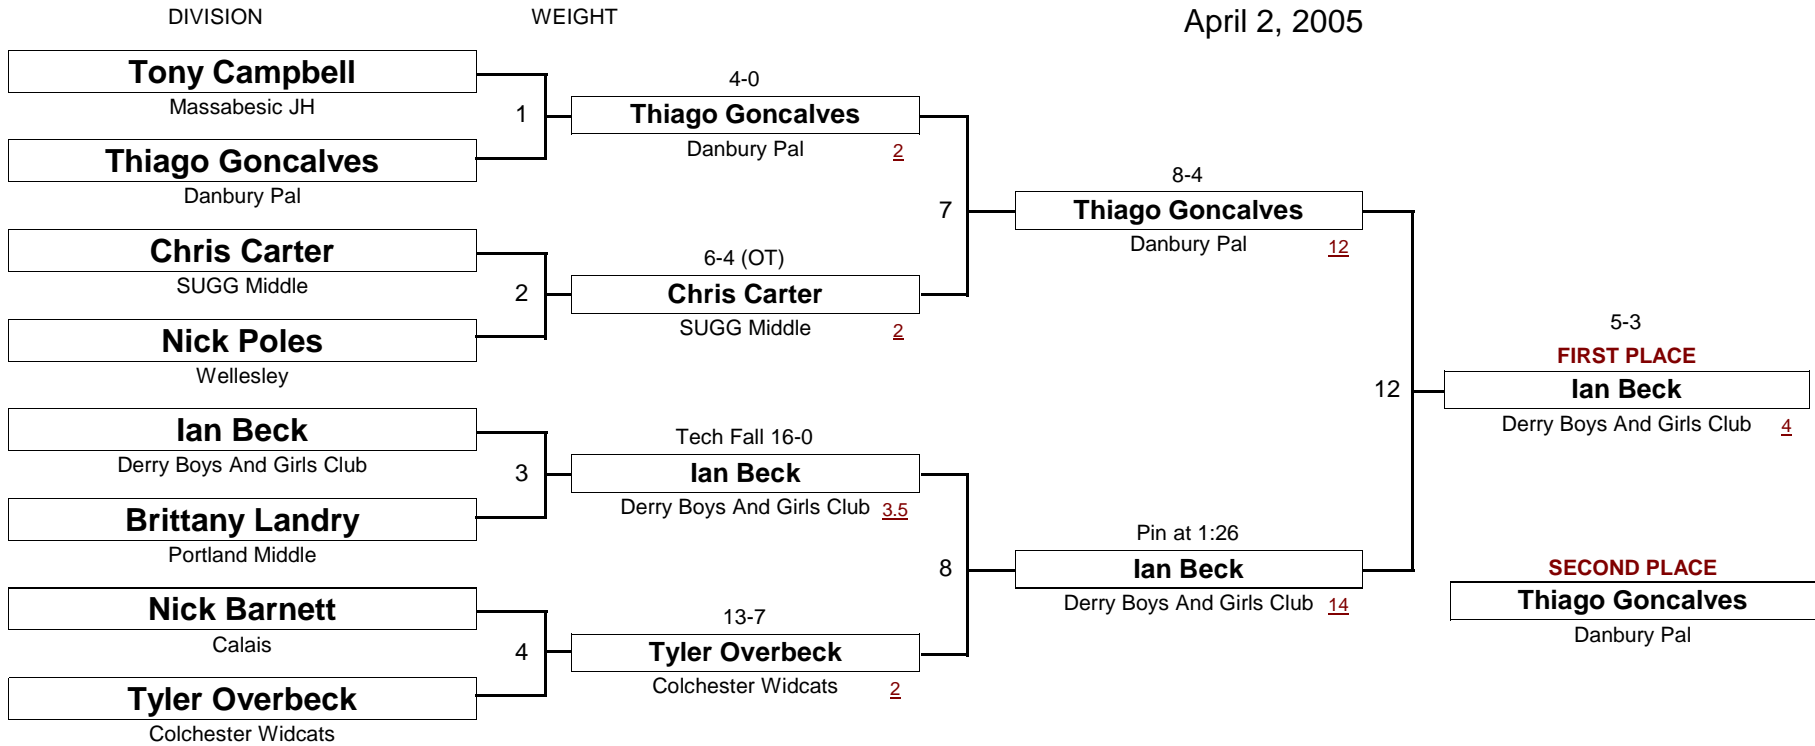

April 2, 2005

[Underlined numbers, if shown, are TEAM POINTS]

SCHOOLBOY

125.0

New England Wrestling Classic

April 2, 2005

[Underlined numbers, if shown, are TEAM POINTS]

SCHOOLBOY