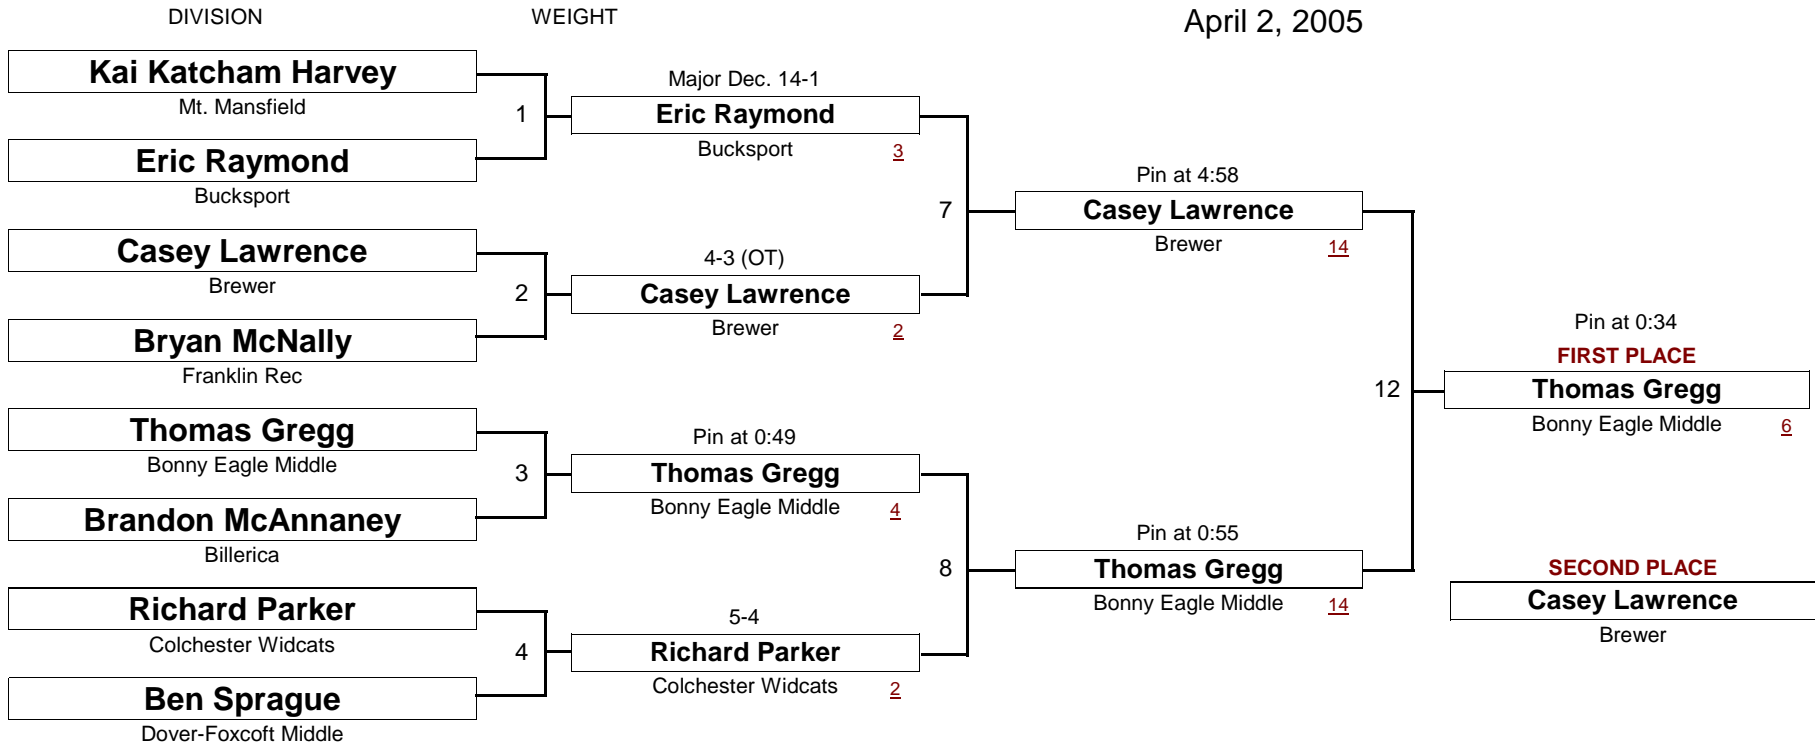

SCHOOLBOY

126.0

New England Wrestling Classic

April 2, 2005