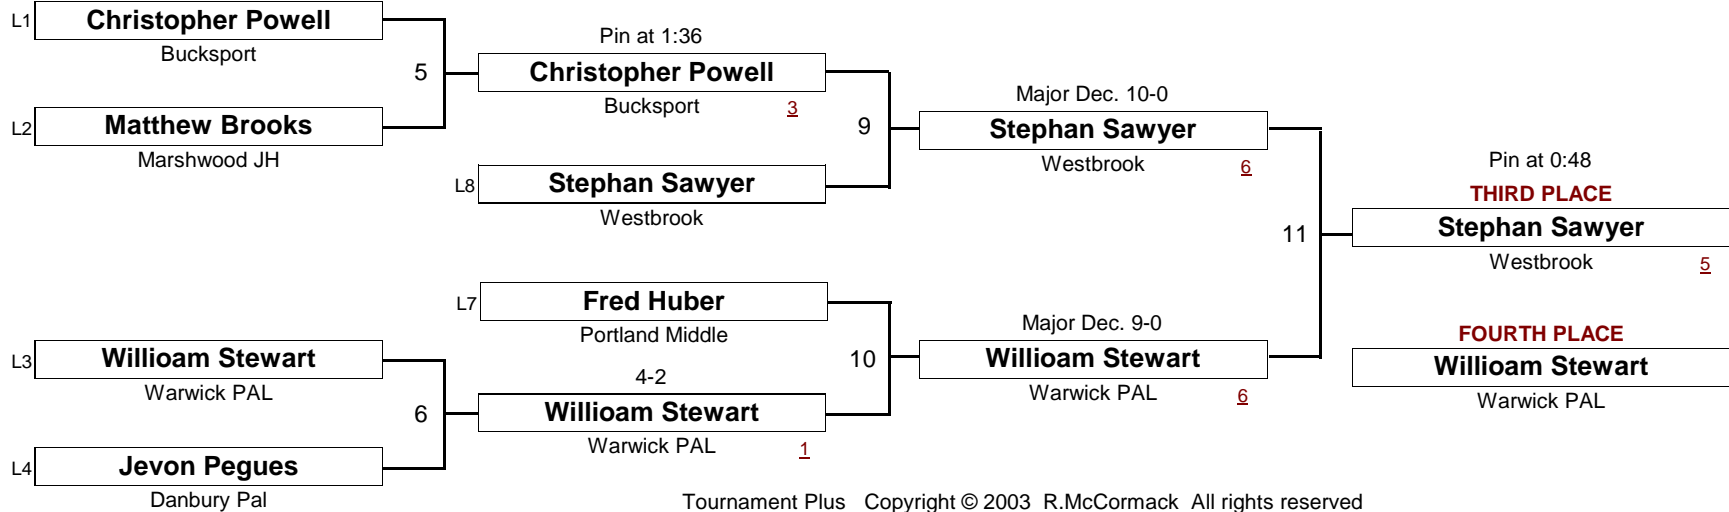

[Underlined numbers, if shown, are TEAM POINTS]