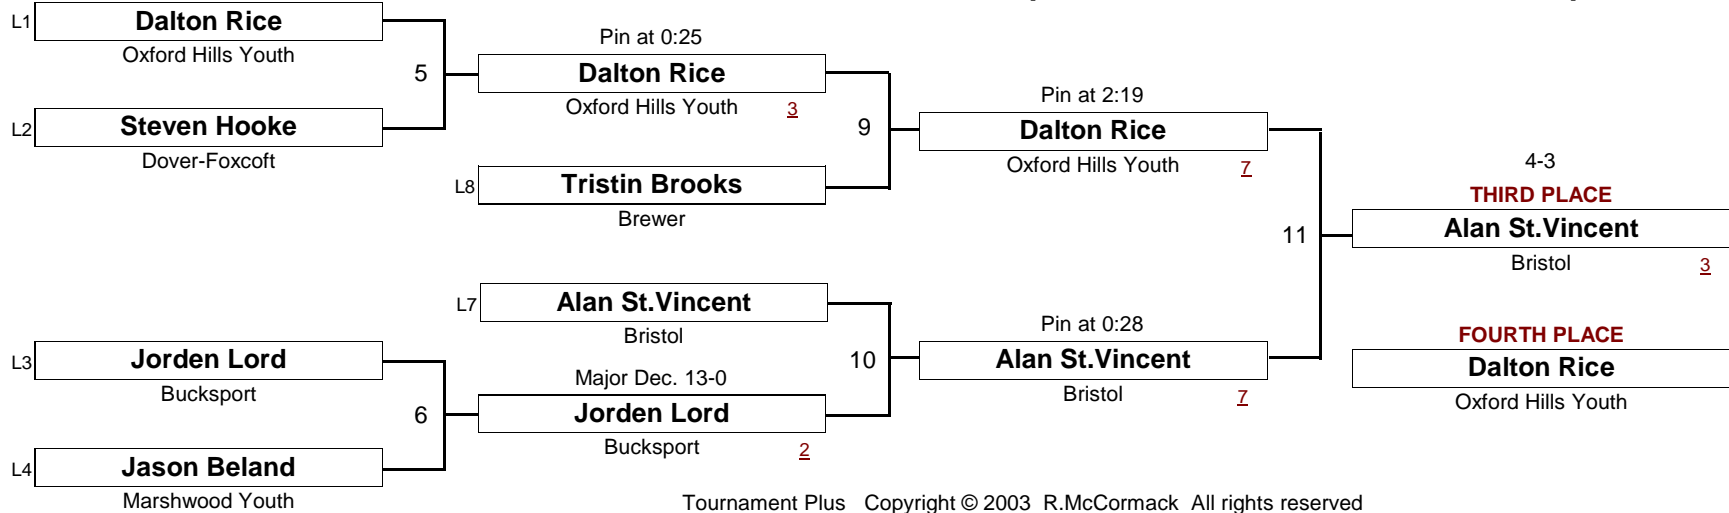

[Underlined numbers, if shown, are TEAM POINTS]