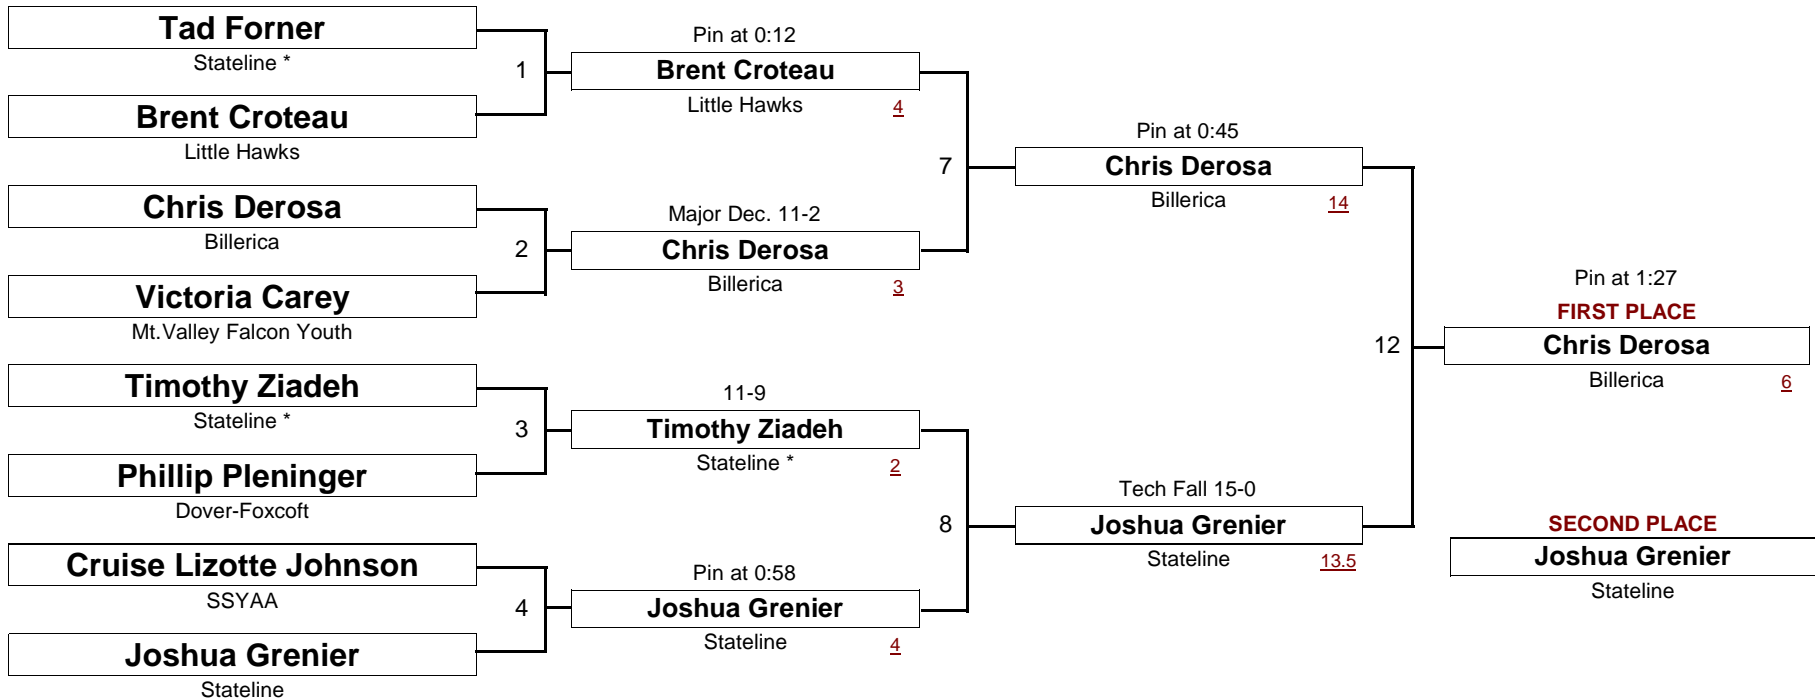

BANTAM

43.0 #

New England Wrestling Classic

April 2, 2005

DIVISION

WEIGHT