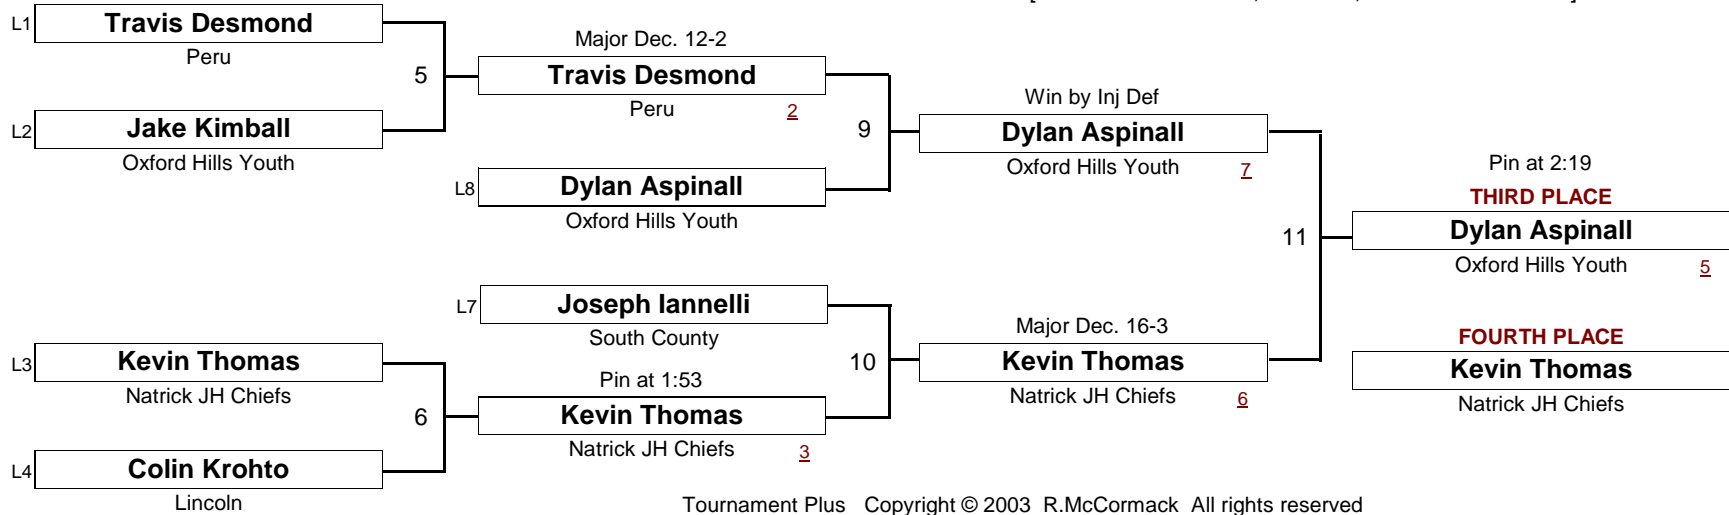

[Underlined numbers, if shown, are TEAM POINTS]