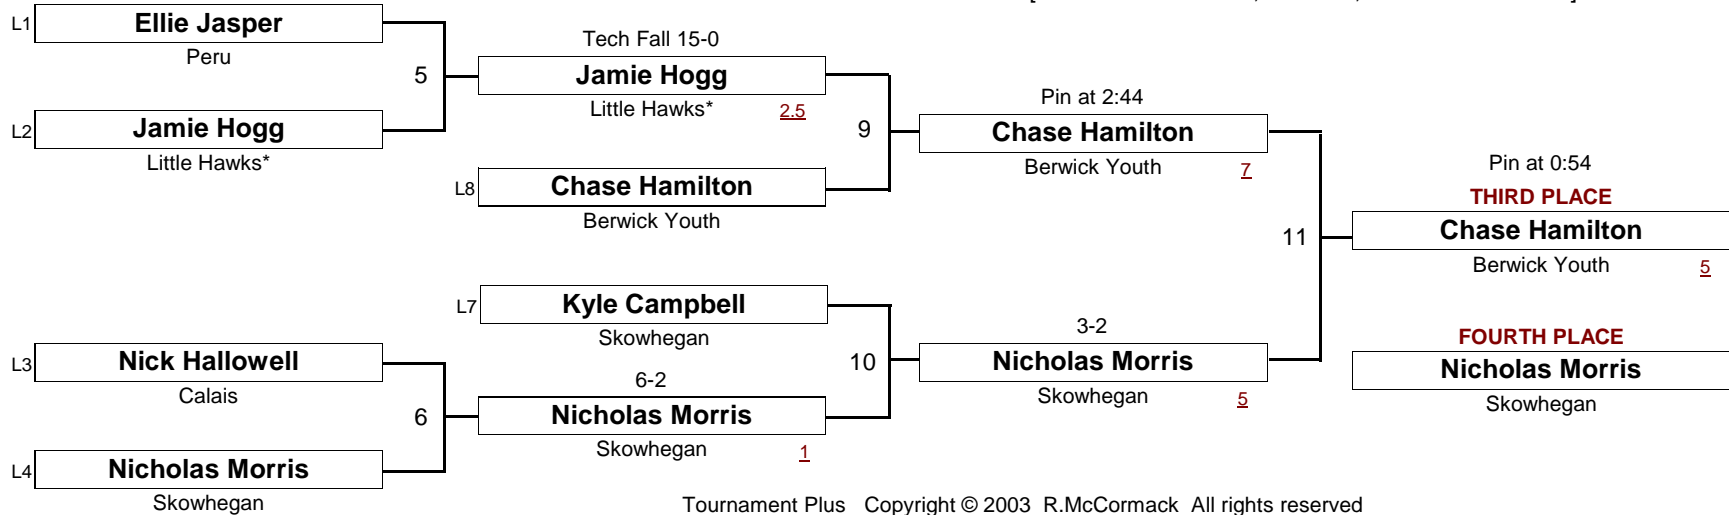

[Underlined numbers, if shown, are TEAM POINTS]