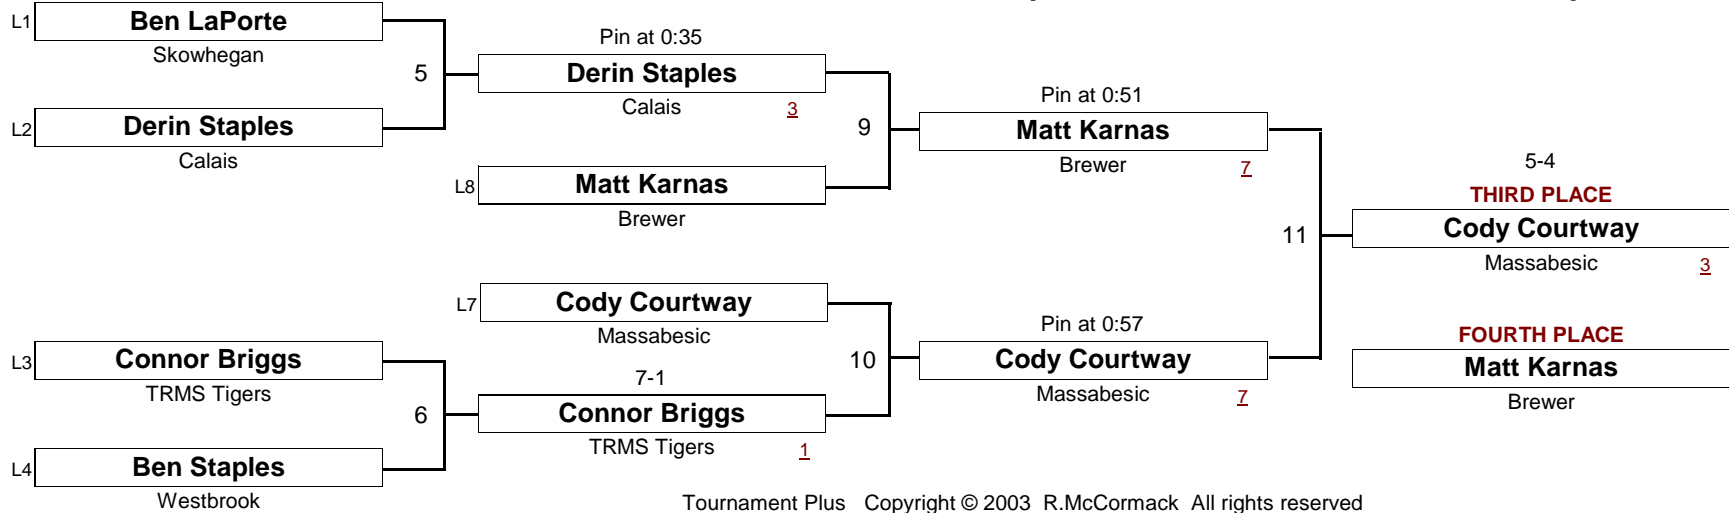

[Underlined numbers, if shown, are TEAM POINTS]

NOVICE

101.0

New England Wrestling Classic

April 2, 2005

DIVISION

WEIGHT

[Underlined numbers, if shown, are TEAM POINTS]