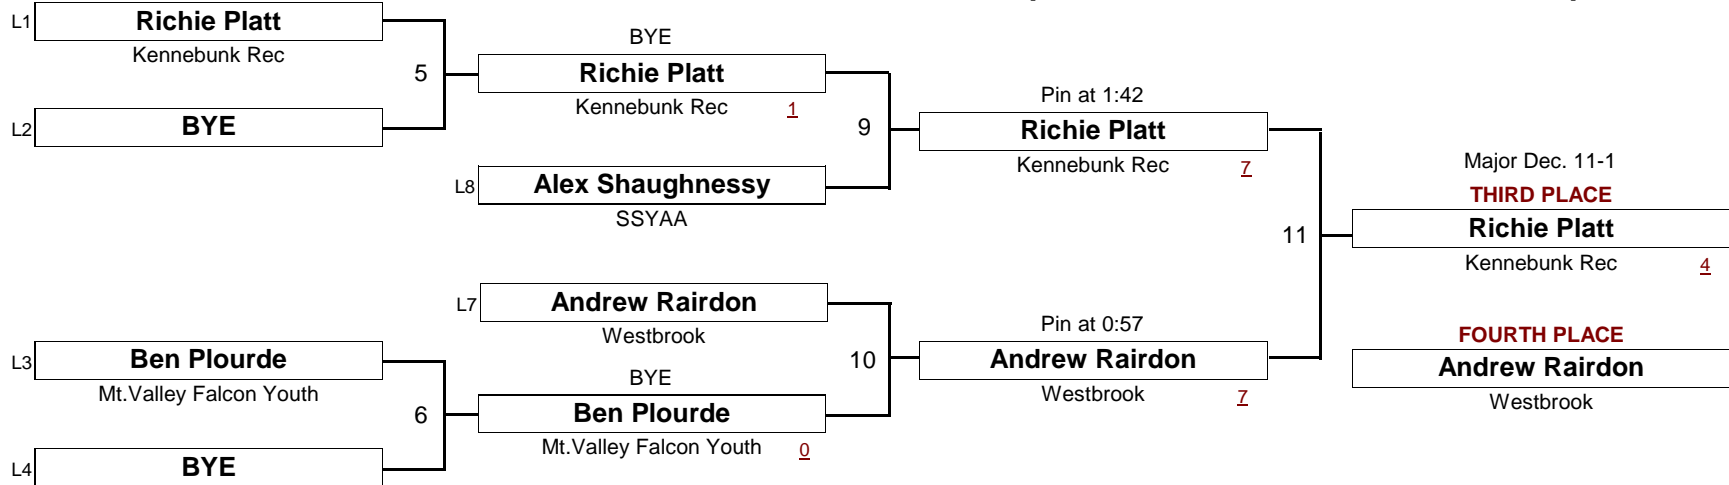

MIDGET

146.0

New England Wrestling Classic

April 2, 2005

DIVISION

WEIGHT

[Underlined numbers, if shown, are TEAM POINTS]

NOVICE