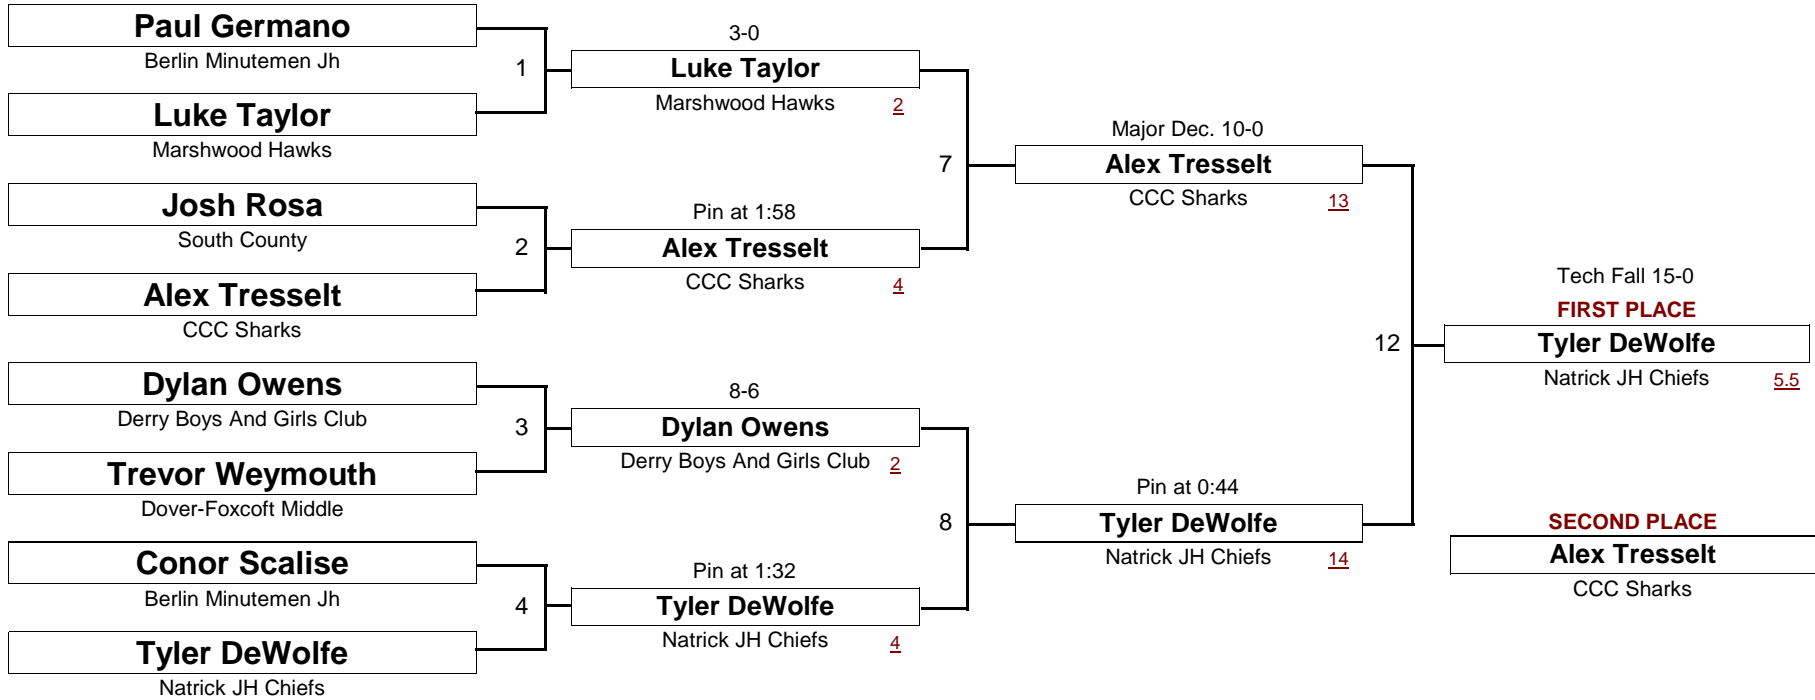

NOVICE

64.0 #

New England Wrestling Classic

April 2, 2005

DIVISION

WEIGHT