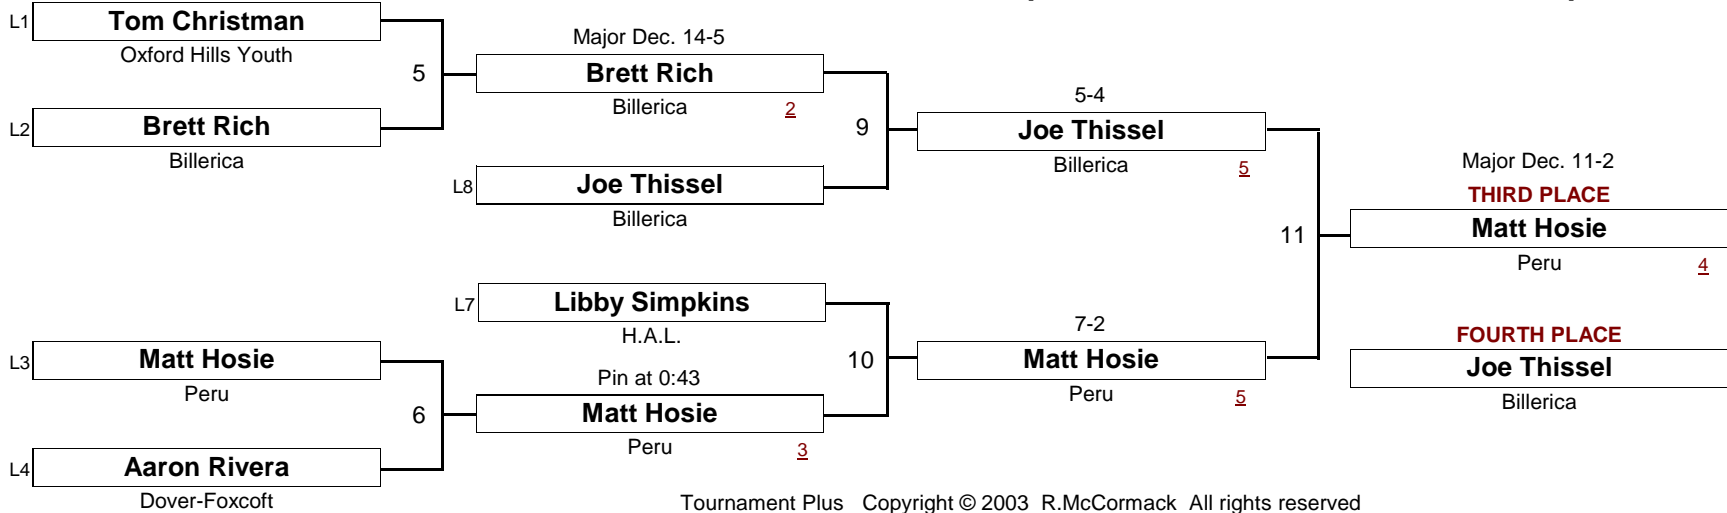

MIDGET

DIVISION

92.0

WEIGHT

New England Wrestling Classic

April 2, 2005

[Underlined numbers, if shown, are TEAM POINTS]

MIDGET