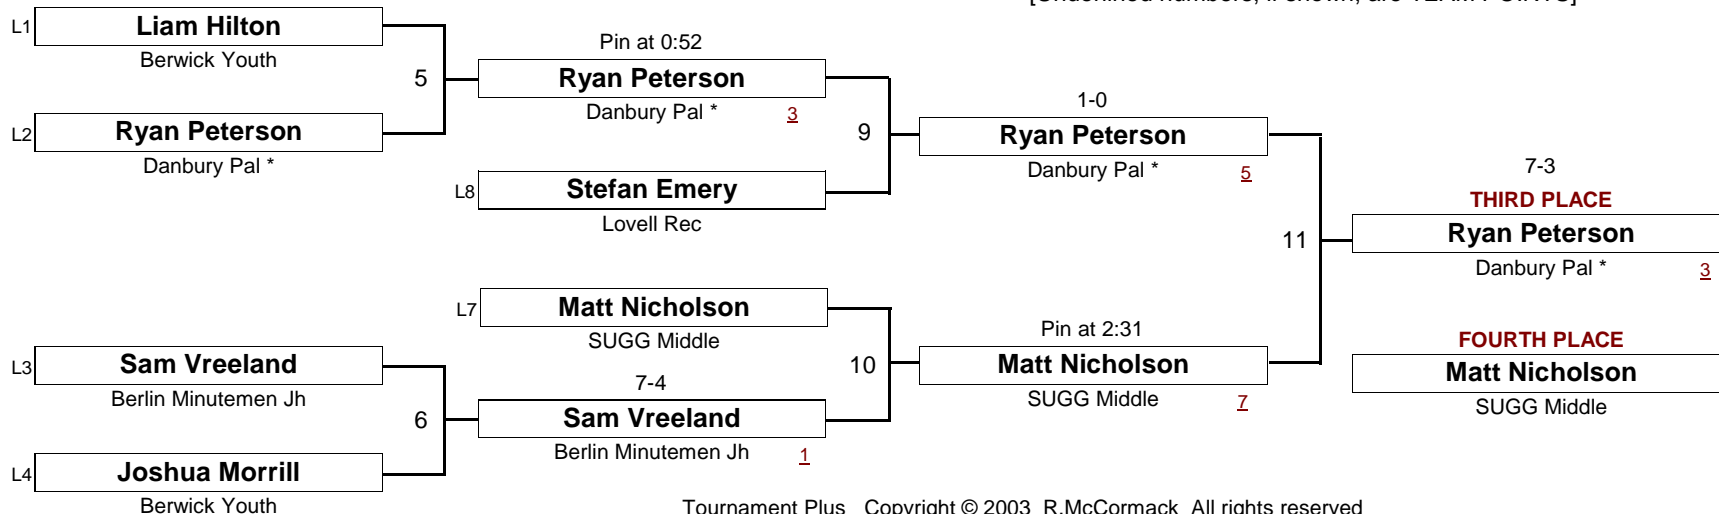

[Underlined numbers, if shown, are TEAM POINTS]