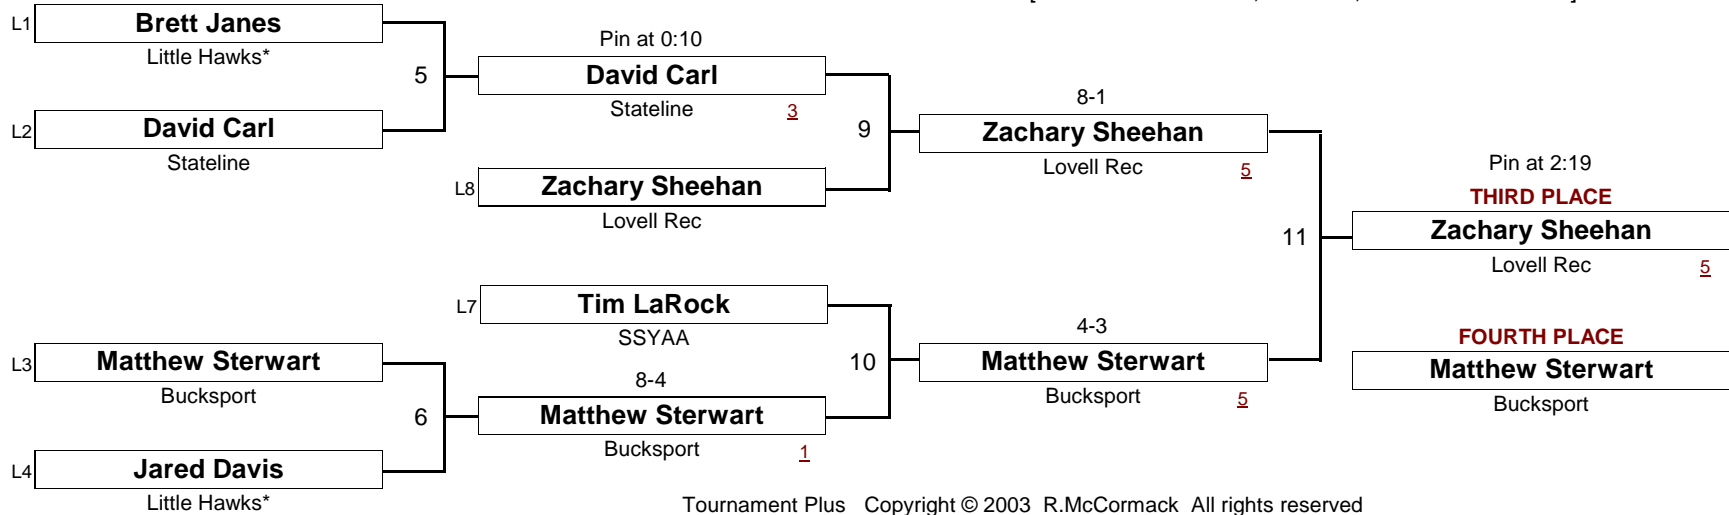

BANTAM

59.0 #

New England Wrestling Classic

April 2, 2005

DIVISION

WEIGHT

[Underlined numbers, if shown, are TEAM POINTS]

BANTAM