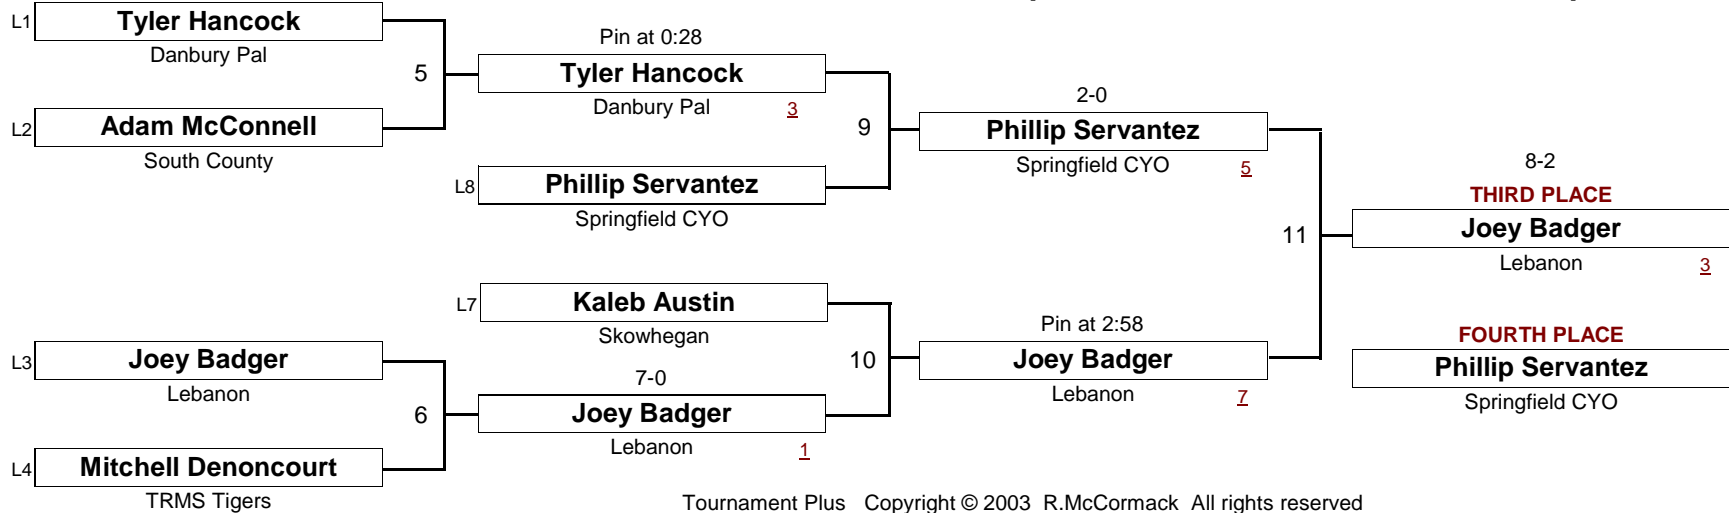

[Underlined numbers, if shown, are TEAM POINTS]

NOVICE

88.0 #

New England Wrestling Classic

April 2, 2005

DIVISION

WEIGHT

[Underlined numbers, if shown, are TEAM POINTS]