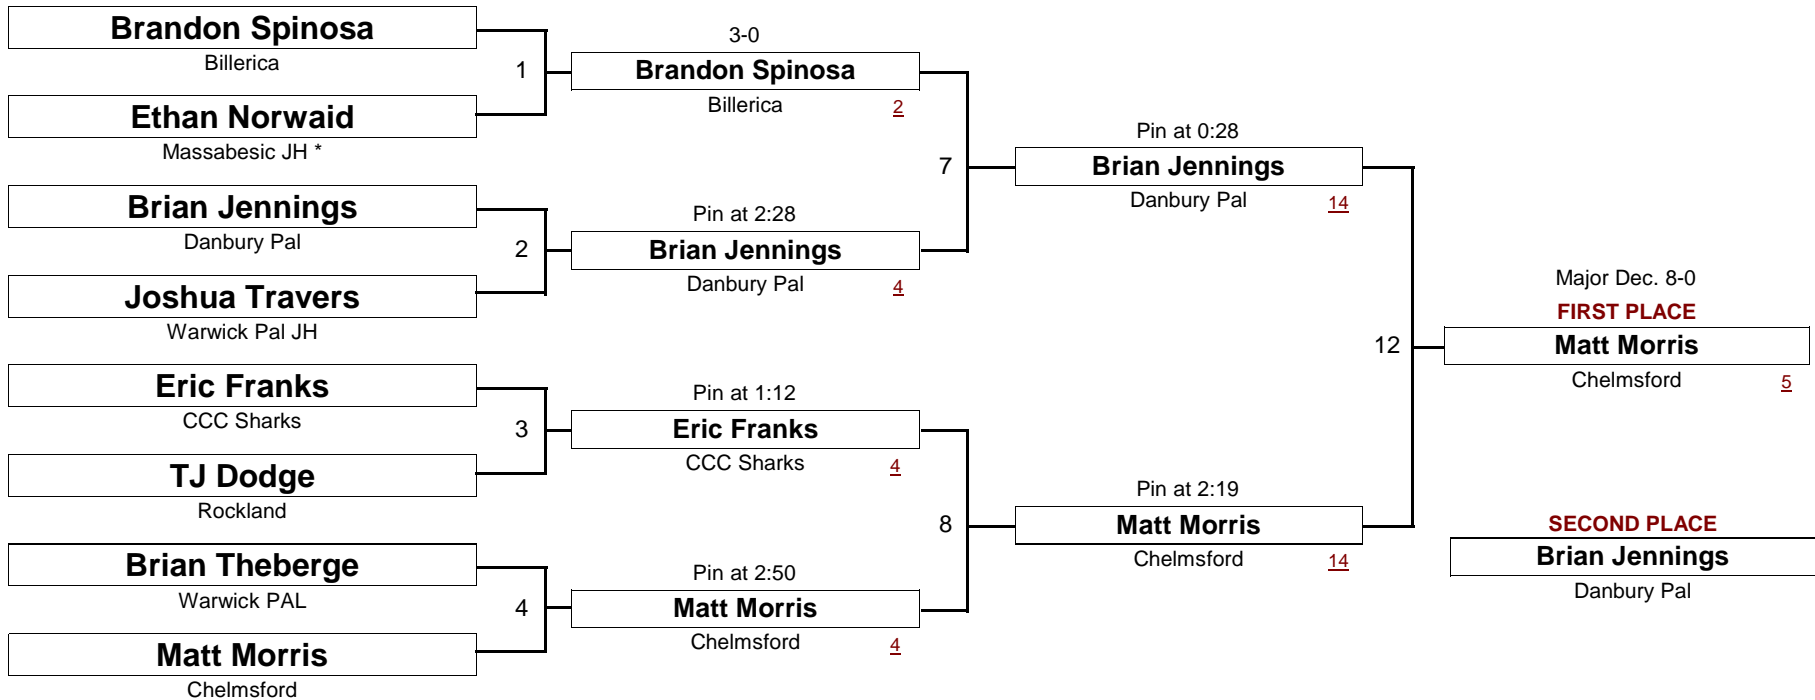

SCHOOLBOY

79.0 #

New England Wrestling Classic

April 2, 2005

DIVISION

WEIGHT