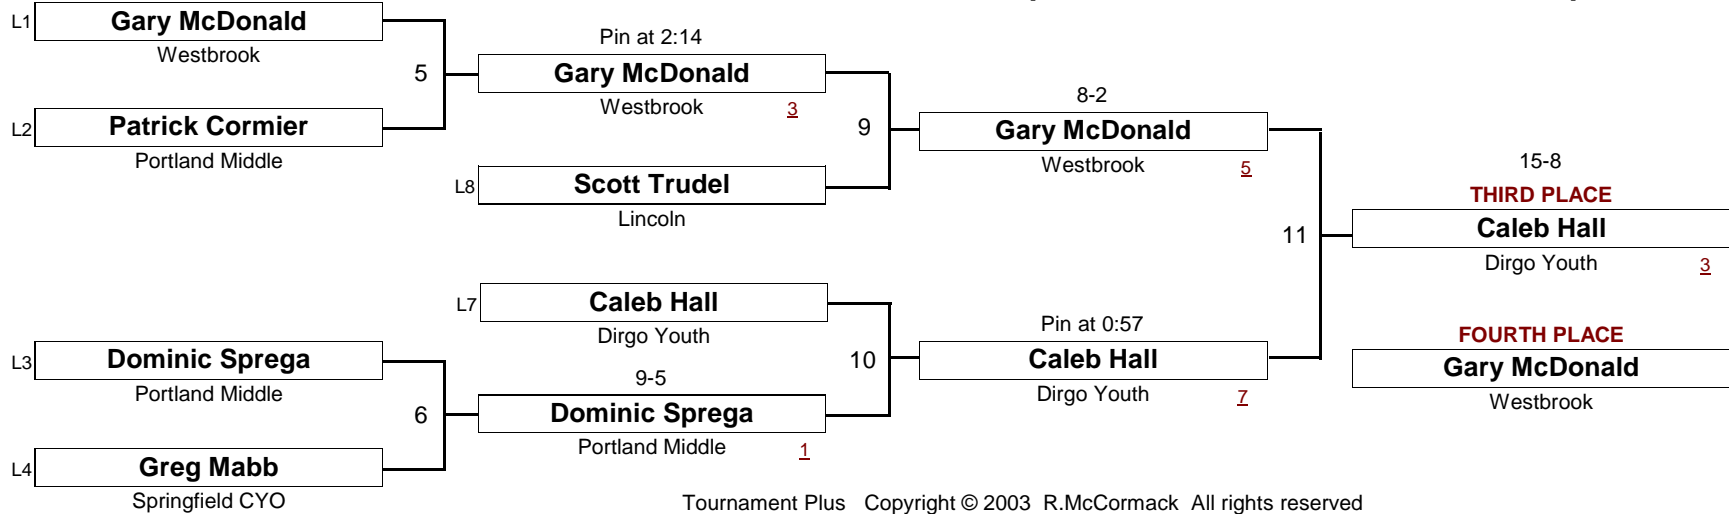

[Underlined numbers, if shown, are TEAM POINTS]