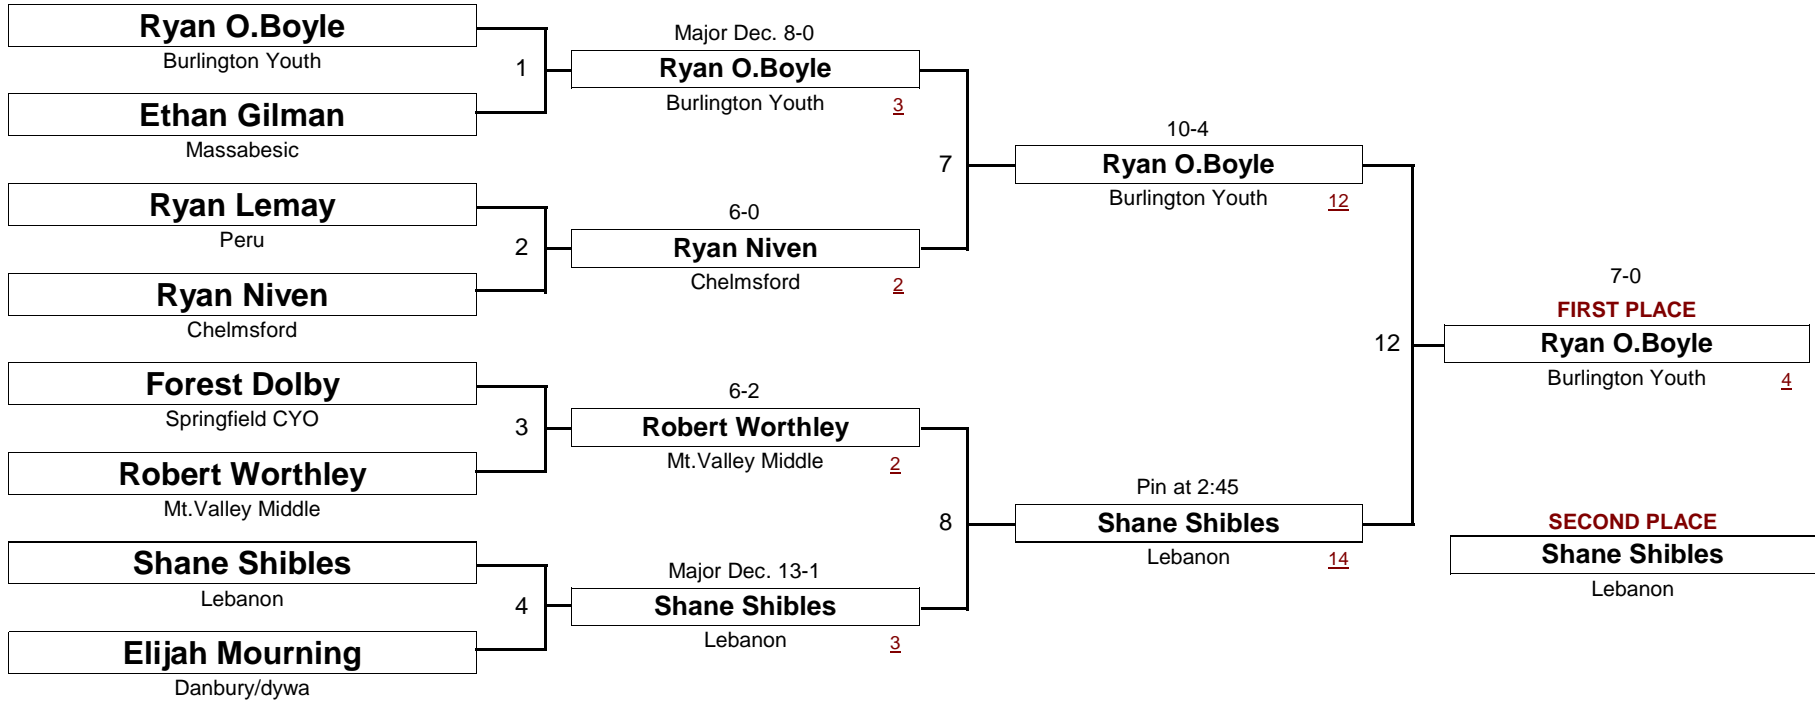

WEIGHT

[Underlined numbers, if shown, are TEAM POINTS]

NOVICE

74.0 #

New England Wrestling Classic

April 2, 2005

DIVISION

WEIGHT