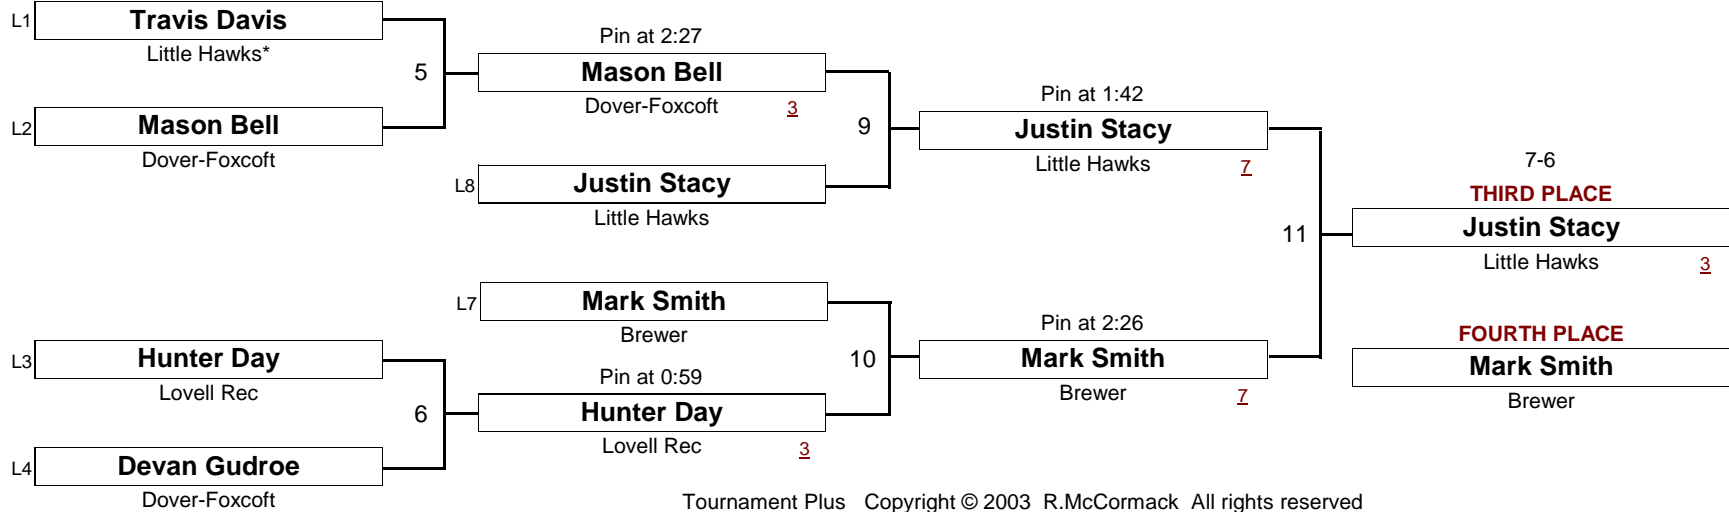

BANTAM

DIVISION

58.5

WEIGHT

New England Wrestling Classic

April 2, 2005

4-PERSON "ROUND ROBIN" FORMAT

(Everyone Wrestles 3 Matches)