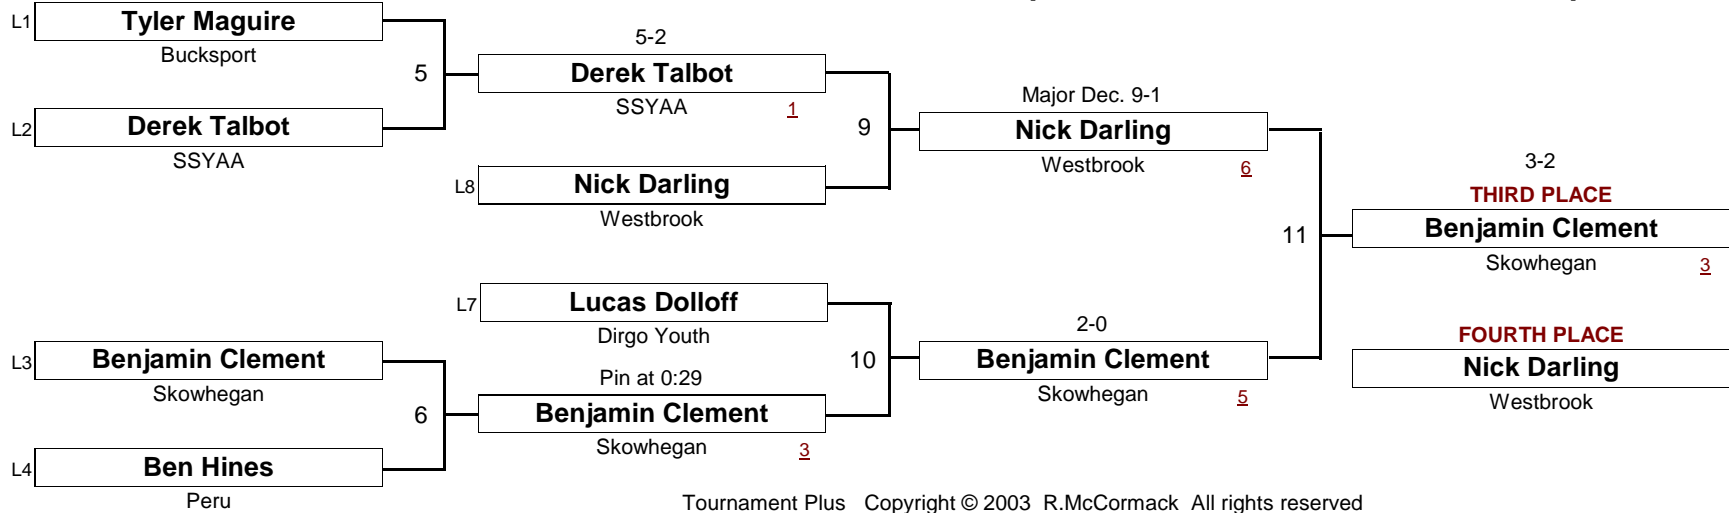

New England Wrestling Classic

April 2, 2005

DIVISION

WEIGHT

[Underlined numbers, if shown, are TEAM POINTS]

MIDGET

83.0 #

New England Wrestling Classic