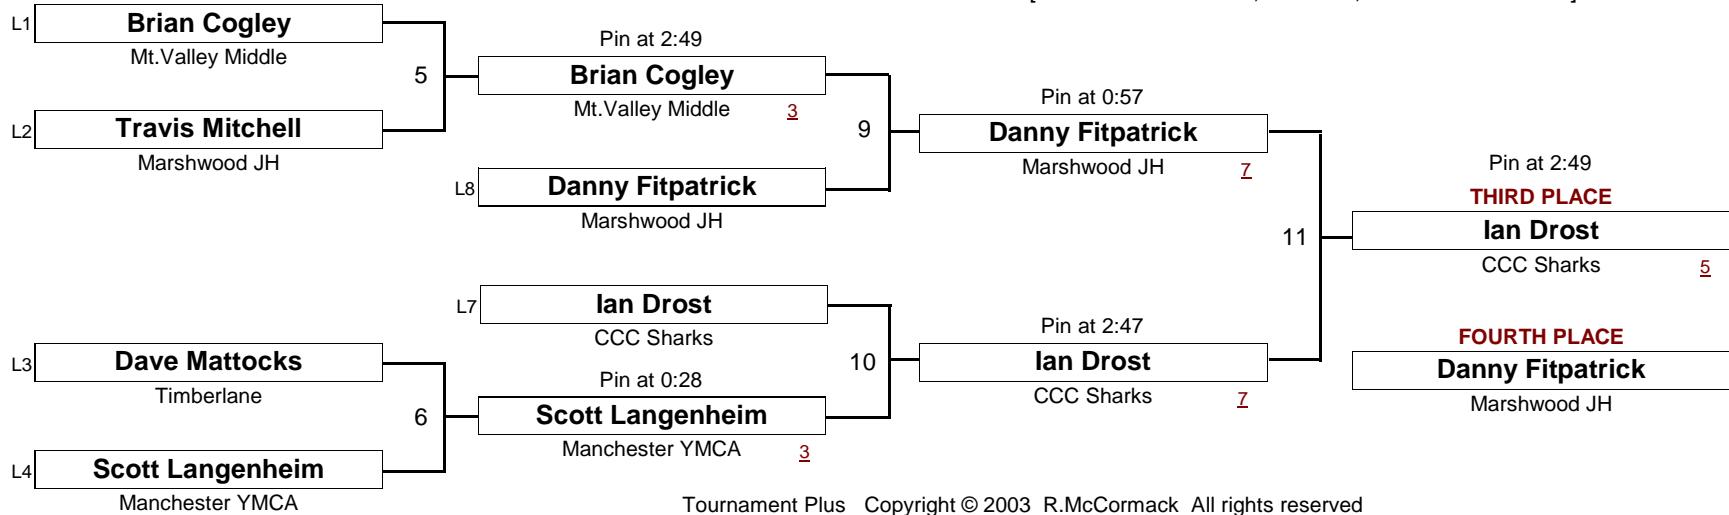

[Underlined numbers, if shown, are TEAM POINTS]