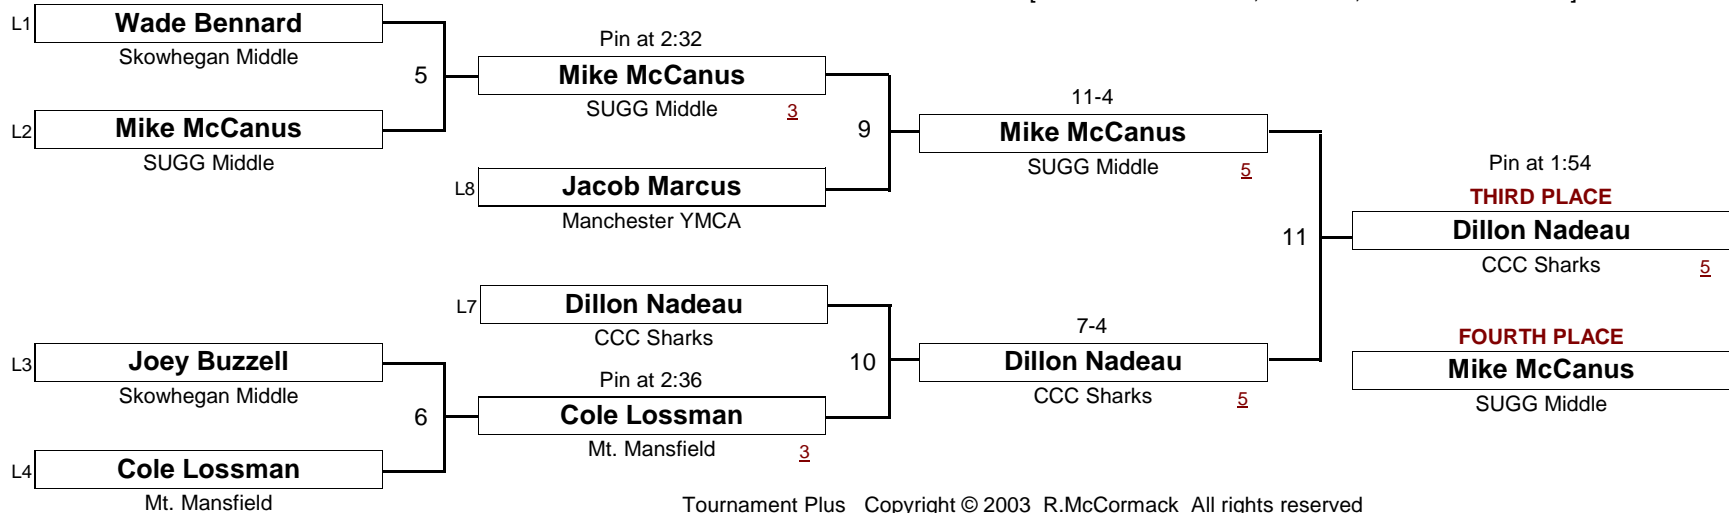

[Underlined numbers, if shown, are TEAM POINTS]