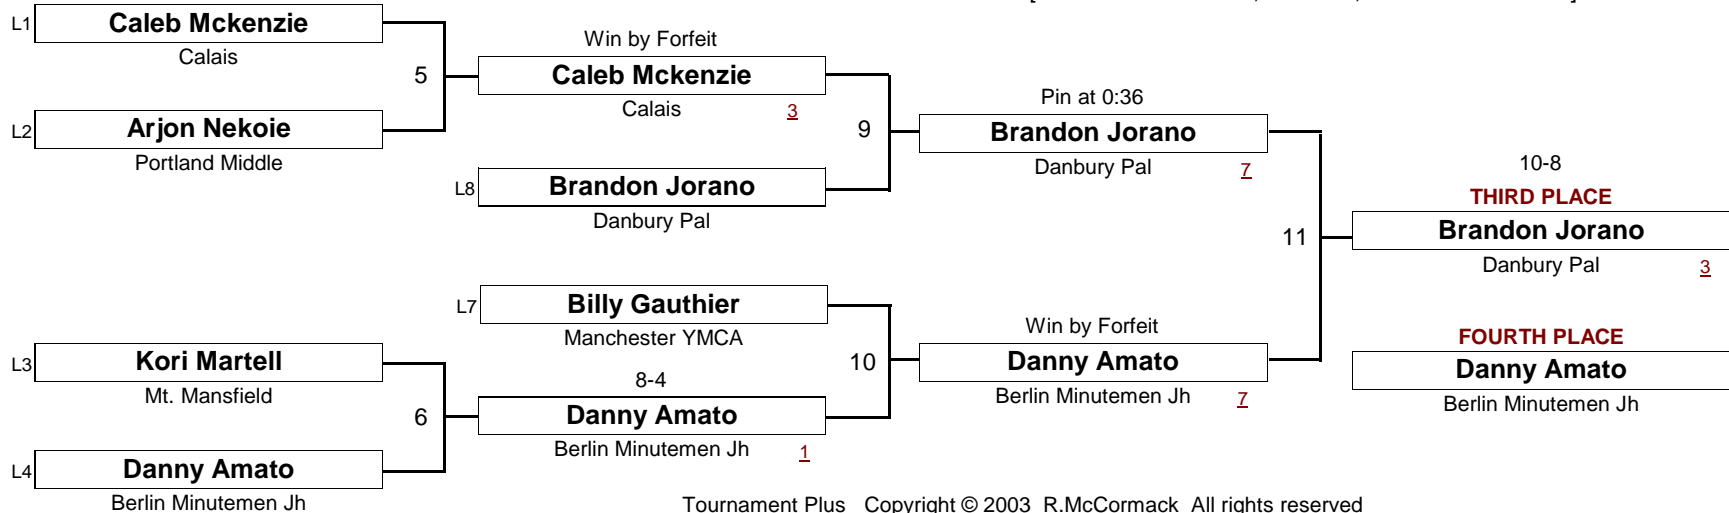

[Underlined numbers, if shown, are TEAM POINTS]