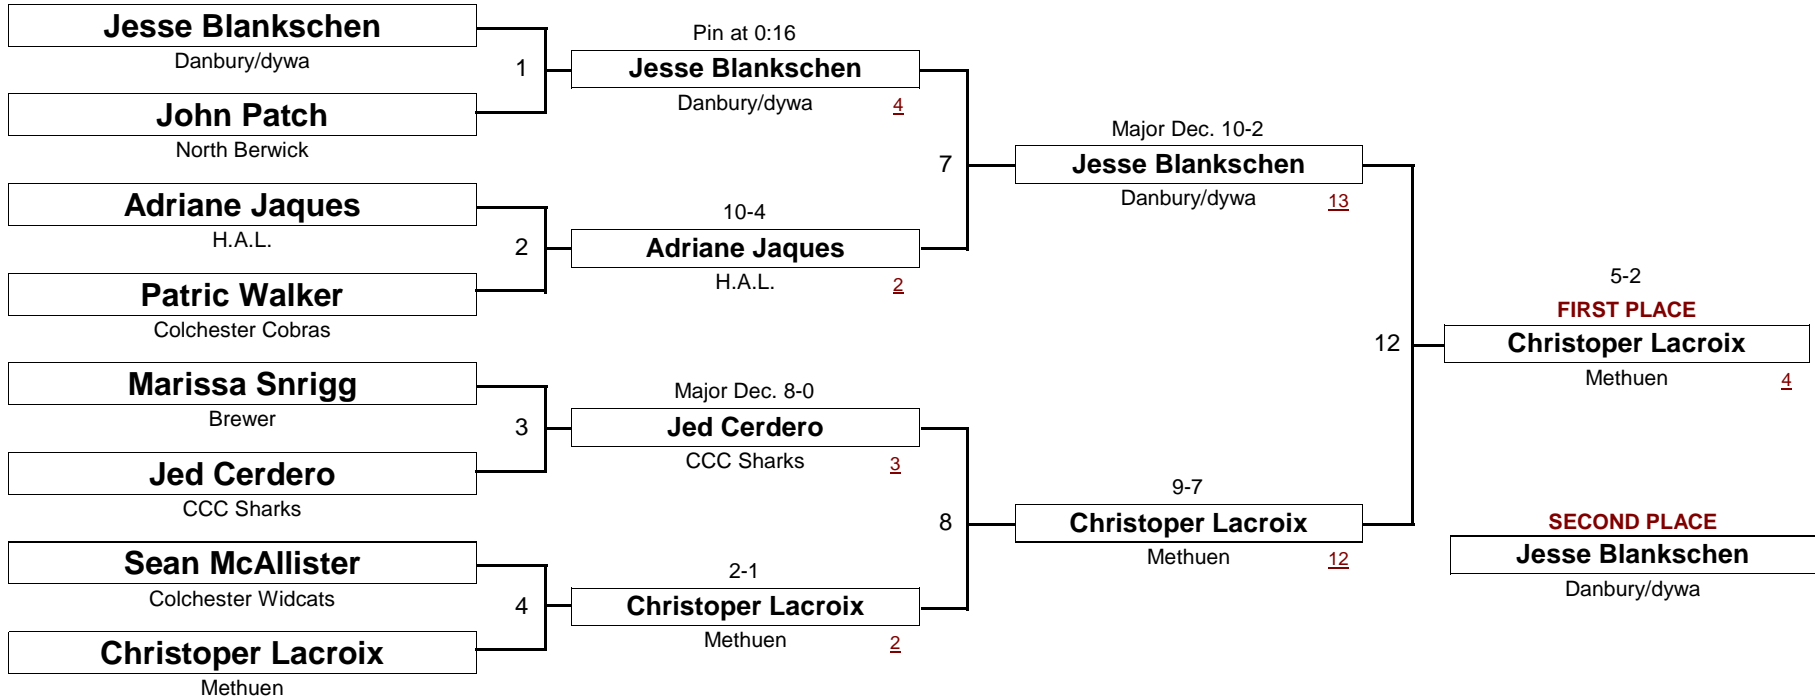

NOVICE

66.0 #

New England Wrestling Classic

DIVISION

WEIGHT

April 2, 2005