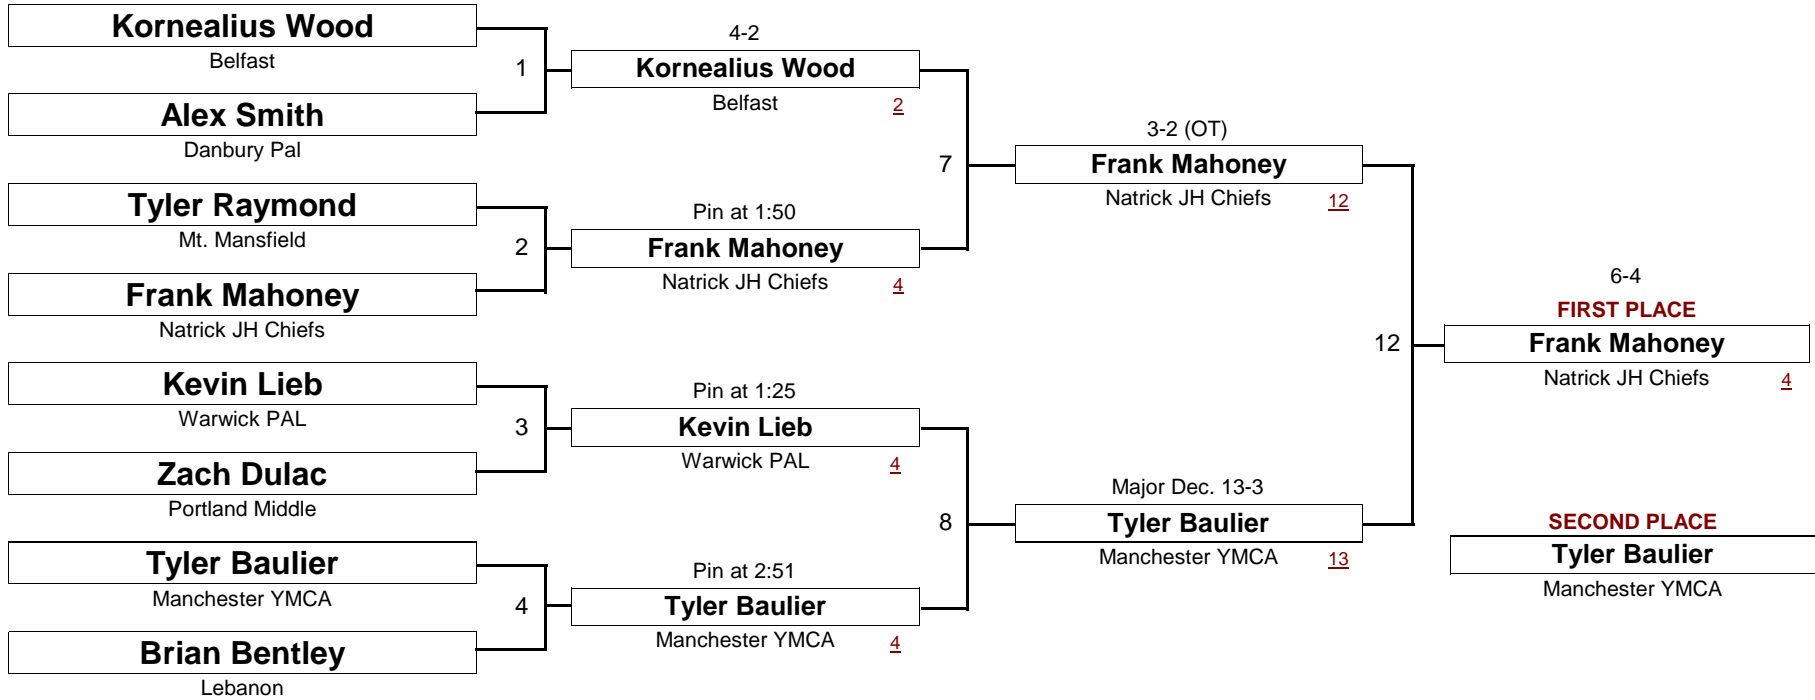

NOVICE

125.0

New England Wrestling Classic

April 2, 2005

DIVISION

WEIGHT