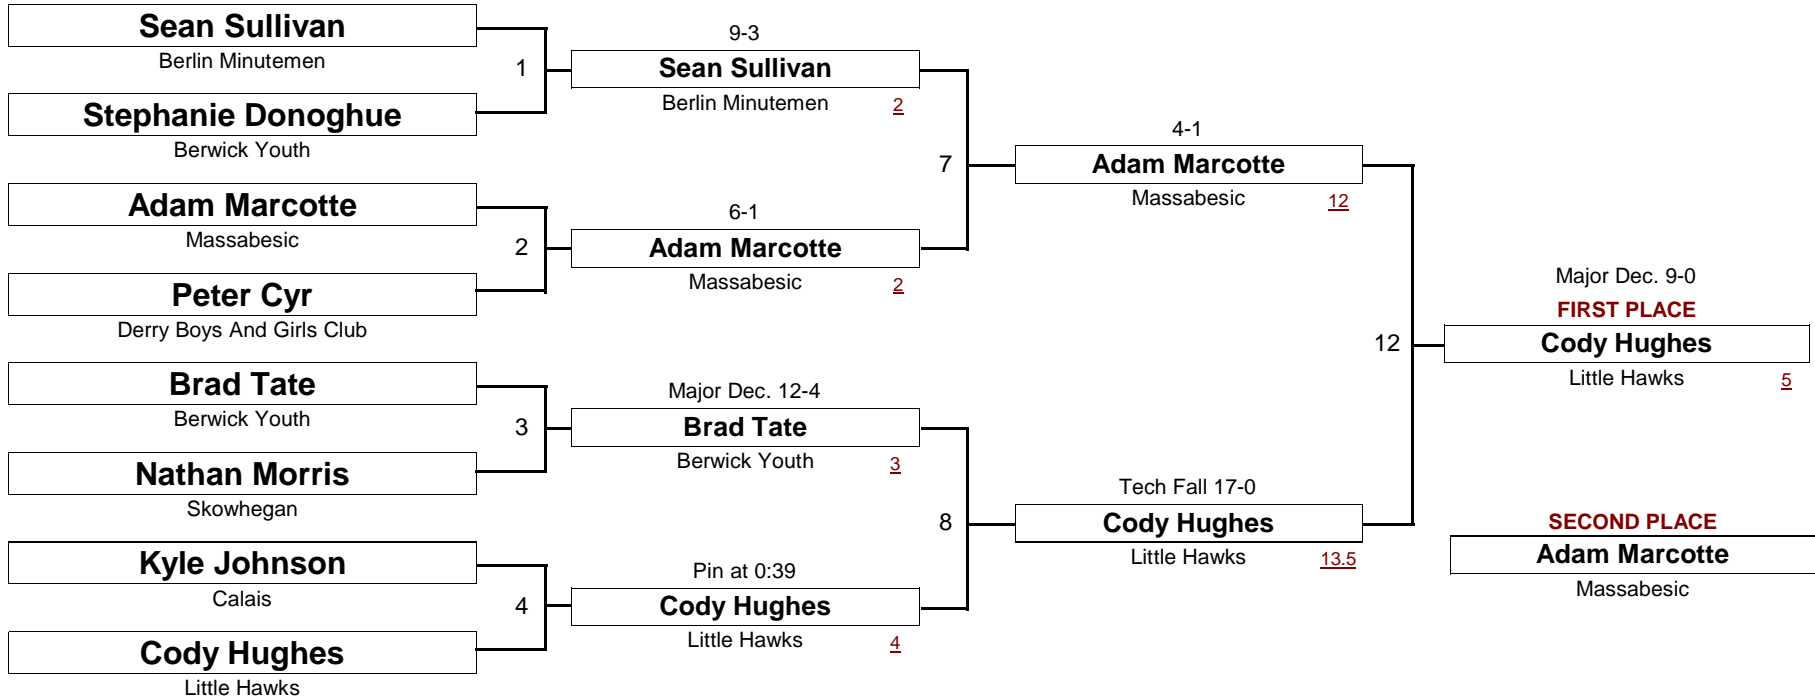

BANTAM

62.0 #

New England Wrestling Classic

April 2, 2005

DIVISION

WEIGHT