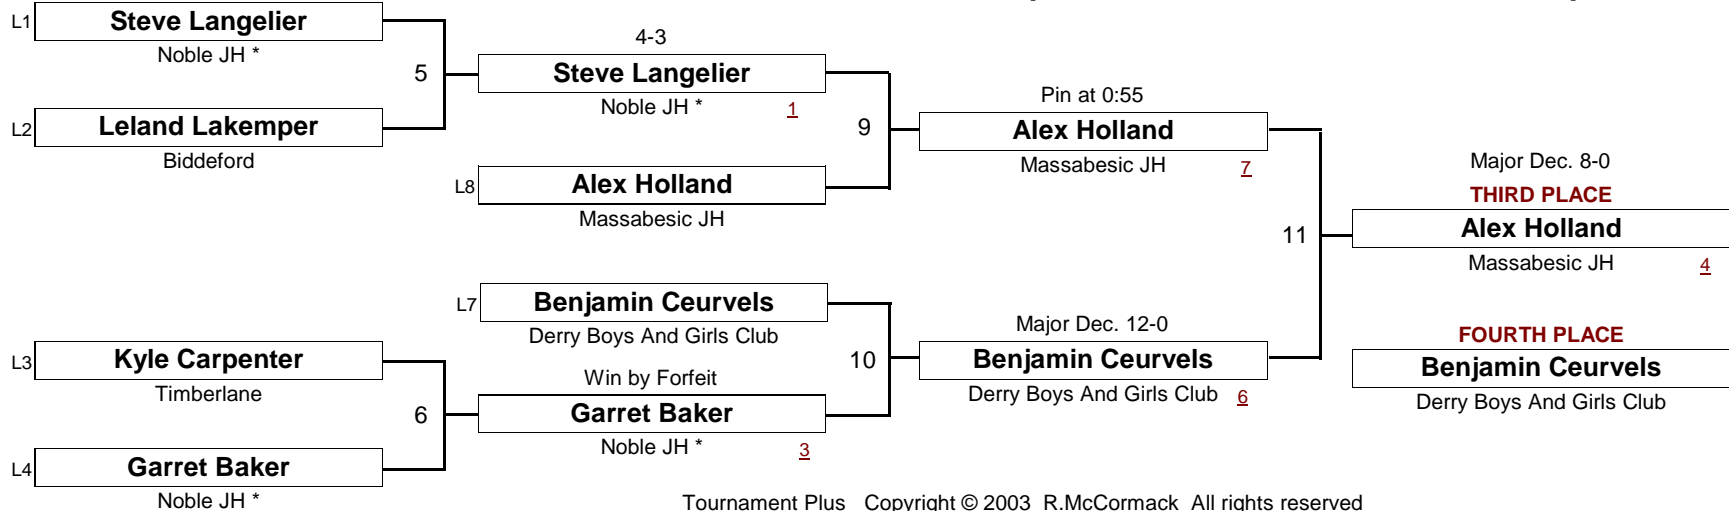

[Underlined numbers, if shown, are TEAM POINTS]

SCHOOLBOY

153.0

New England Wrestling Classic

April 2, 2005

[Underlined numbers, if shown, are TEAM POINTS]

SCHOOLBOY

155.0