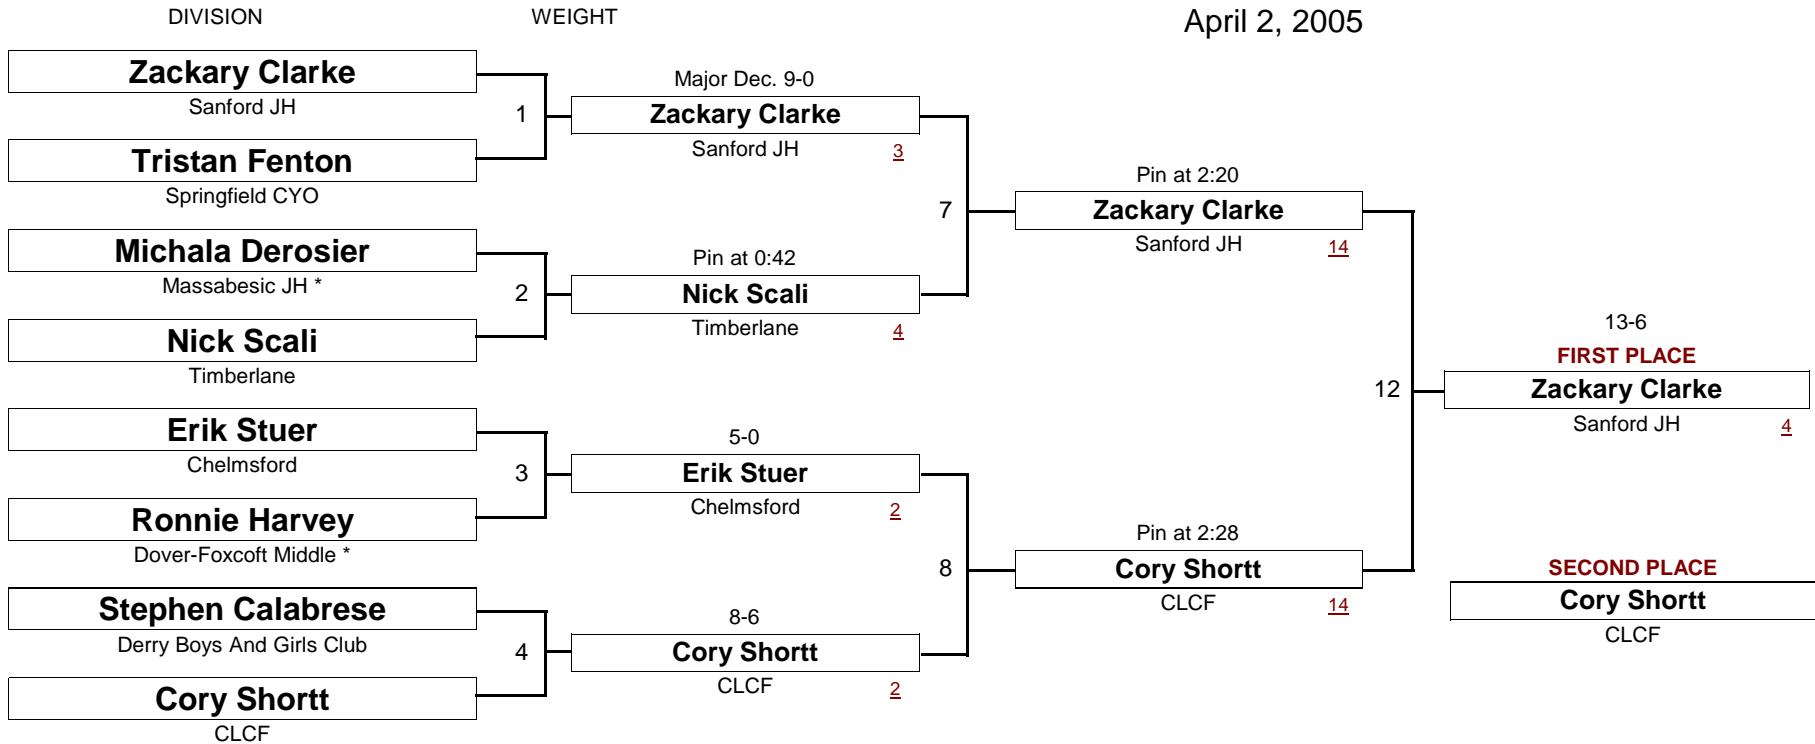

SCHOOLBOY

118.0

New England Wrestling Classic

April 2, 2005