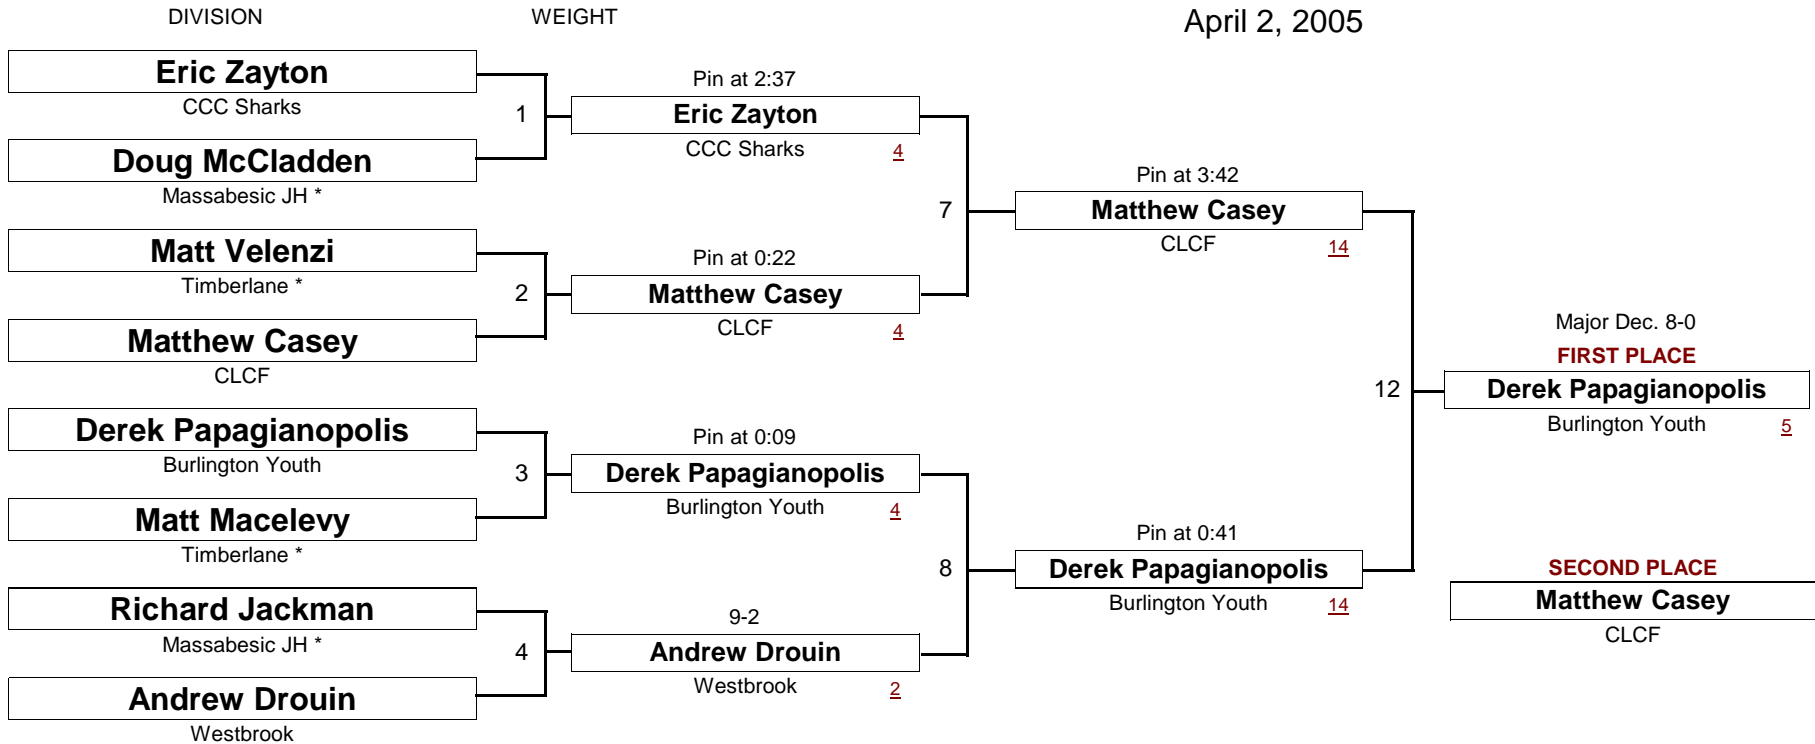

SCHOOLBOY

175.0

New England Wrestling Classic

April 2, 2005