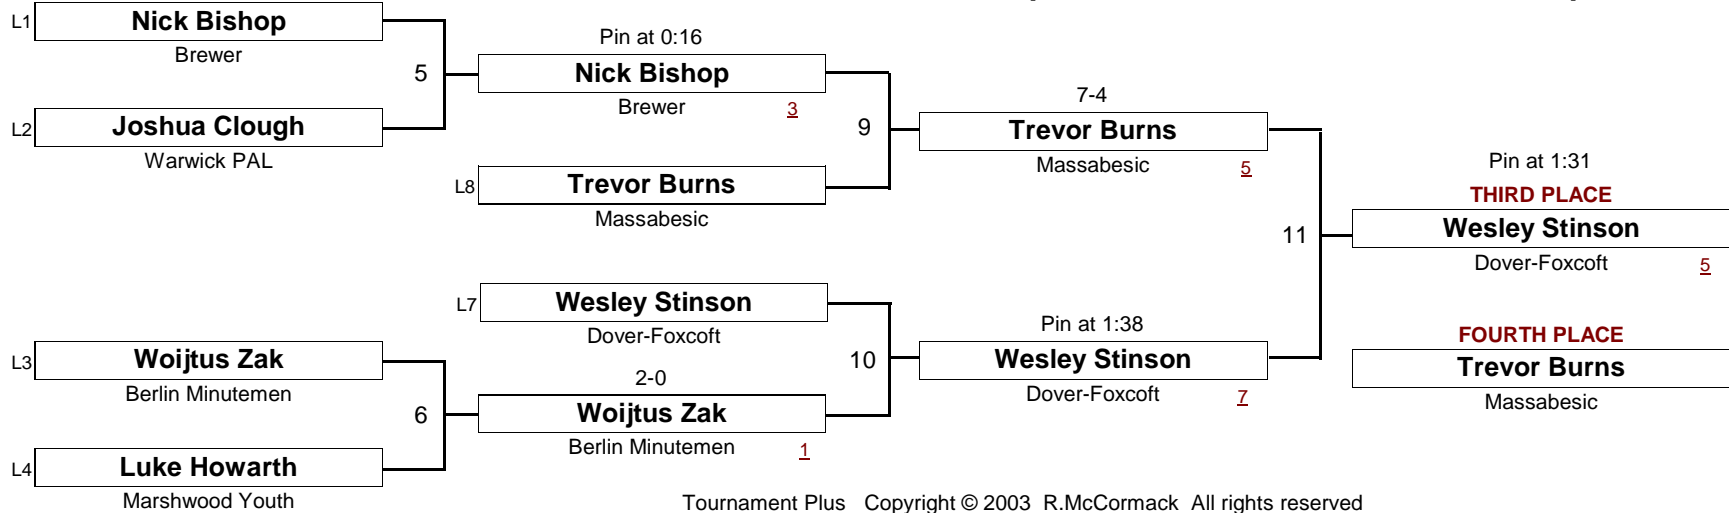

80.0 #

New England Wrestling Classic

April 2, 2005

DIVISION

WEIGHT

[Underlined numbers, if shown, are TEAM POINTS]

MIDGET

82.0 #