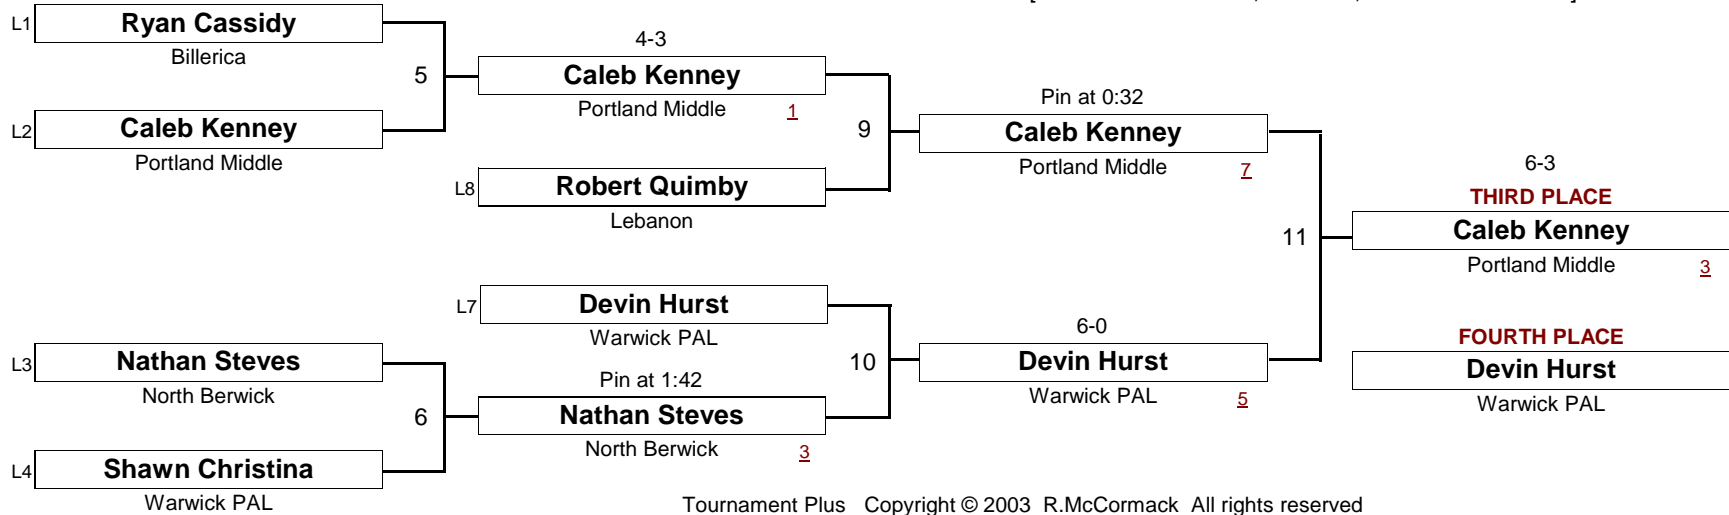

[Underlined numbers, if shown, are TEAM POINTS]