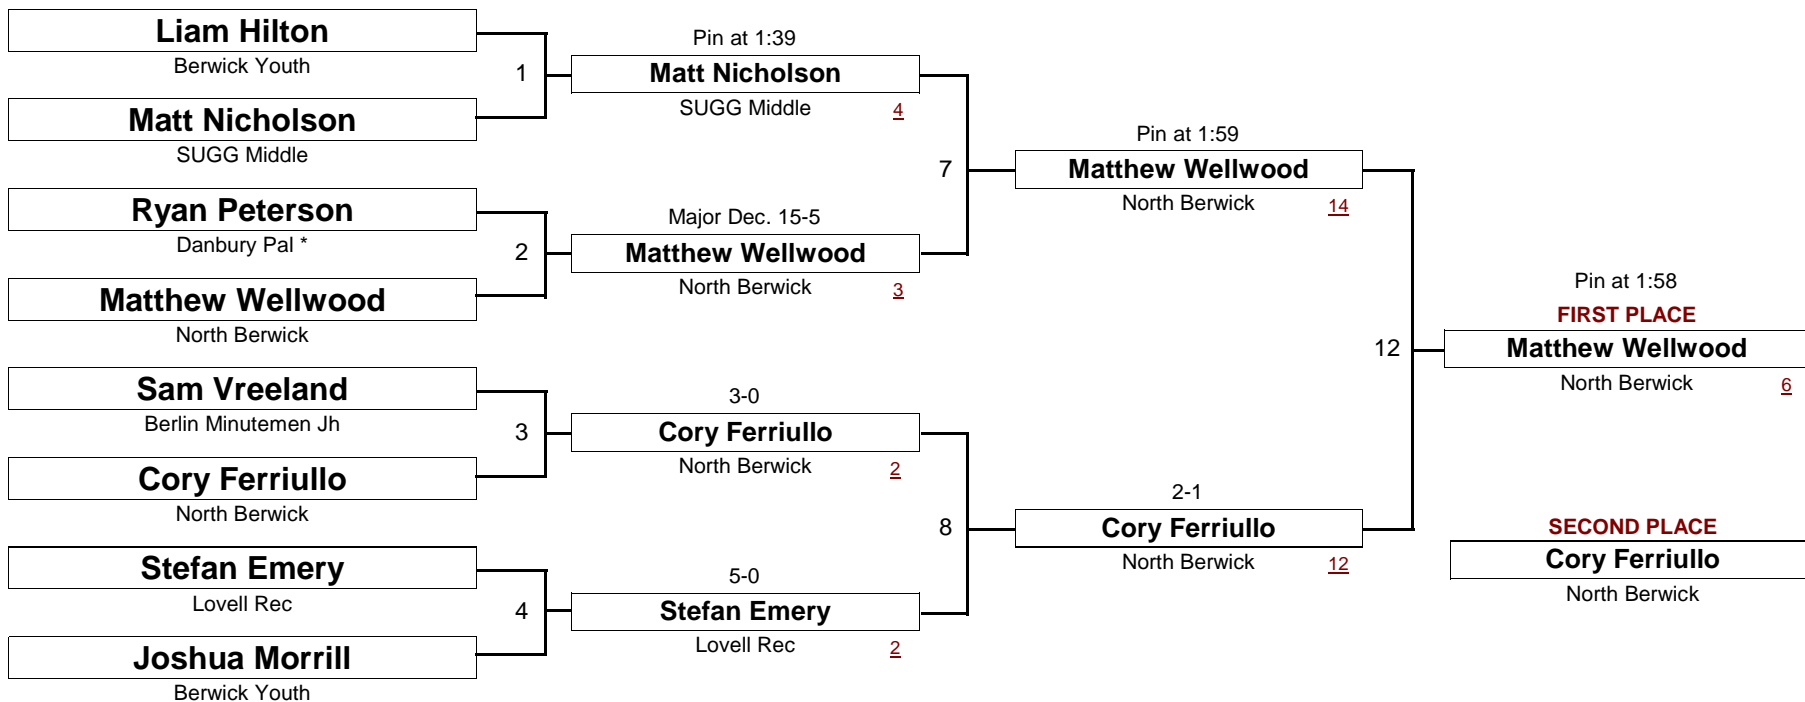

NOVICE

85.0

New England Wrestling Classic

April 2, 2005

DIVISION

WEIGHT