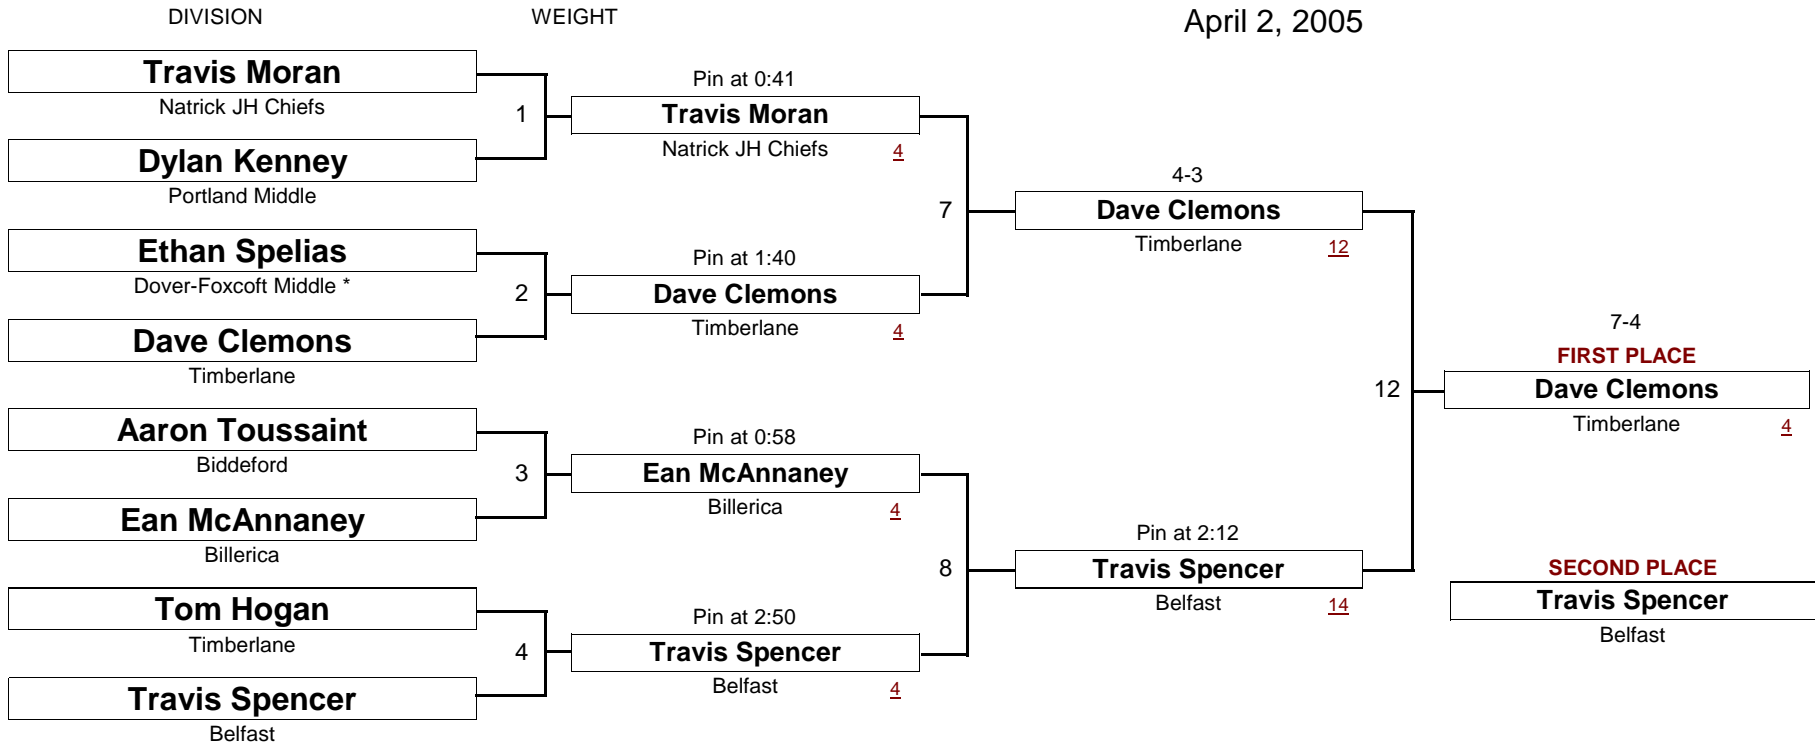

SCHOOLBOY

138.0

New England Wrestling Classic

April 2, 2005