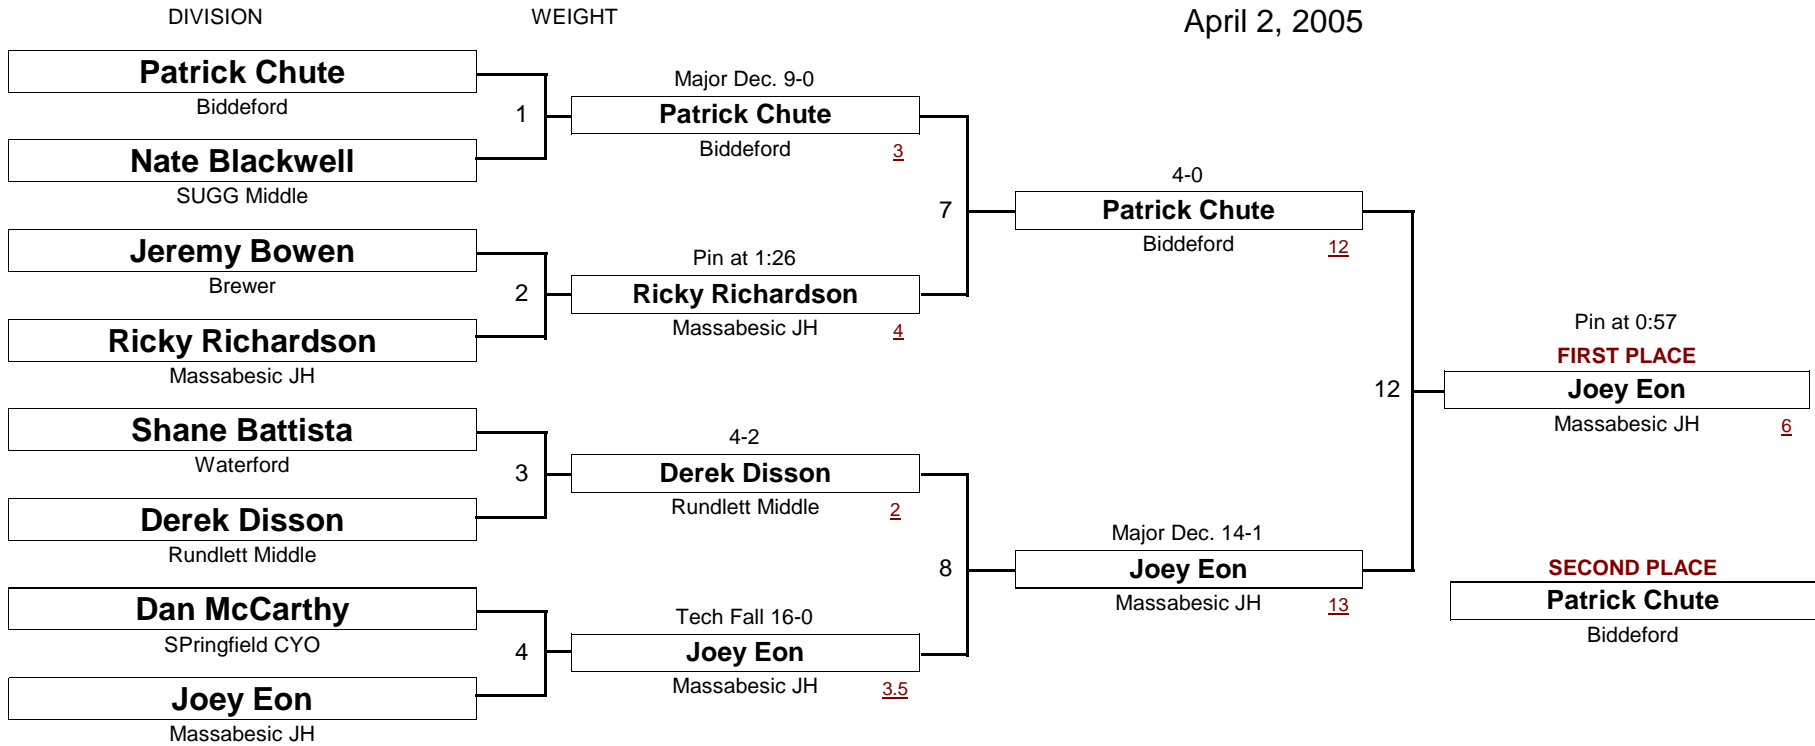

SCHOOLBOY

141.0

New England Wrestling Classic

April 2, 2005