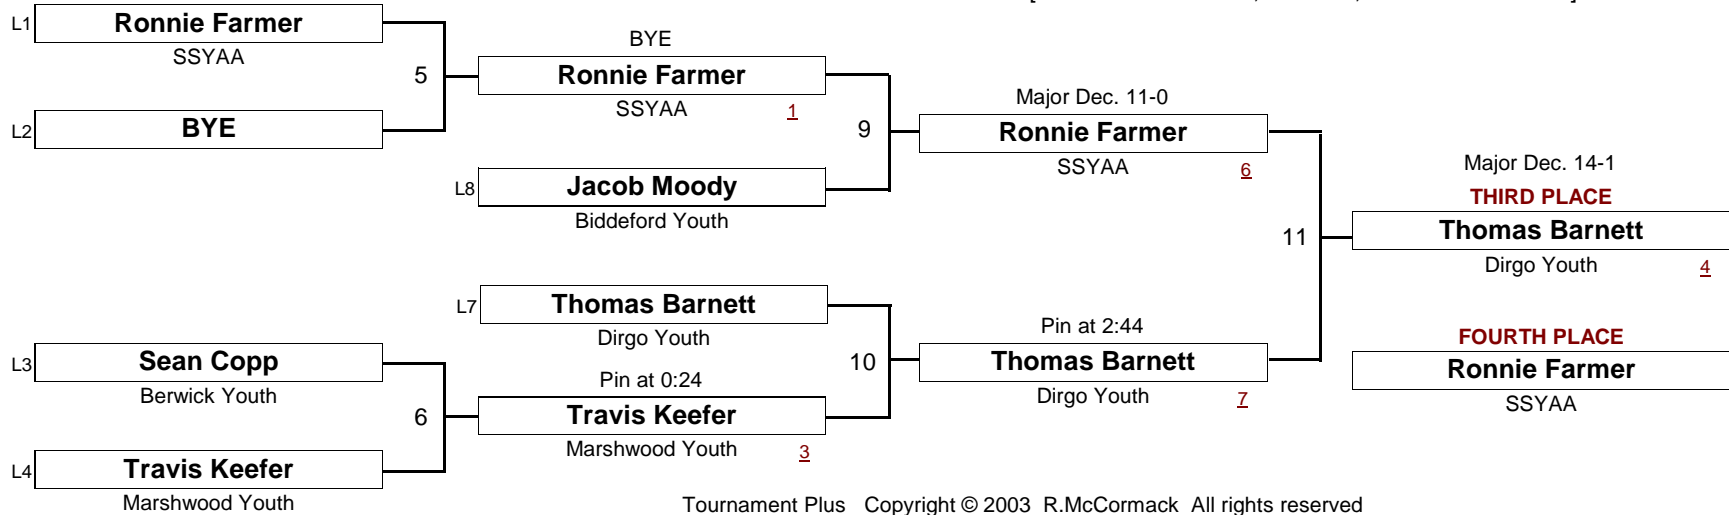

New England Wrestling Classic

April 2, 2005

[Underlined numbers, if shown, are TEAM POINTS]

MIDGET

120.0

New England Wrestling Classic

April 2, 2005

[Underlined numbers, if shown, are TEAM POINTS]