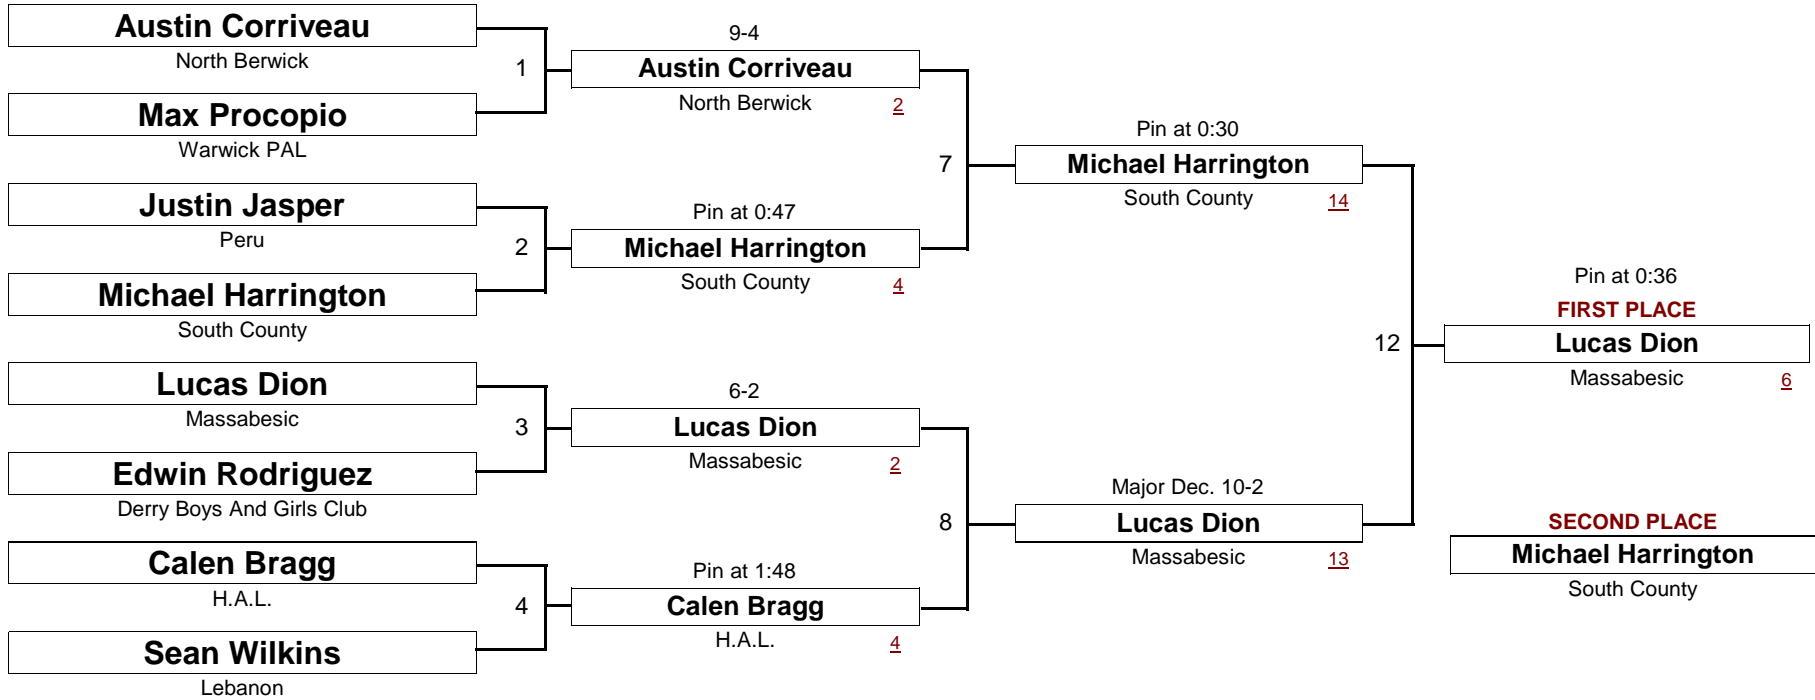

WEIGHT

[Underlined numbers, if shown, are TEAM POINTS]

MIDGET

63.0 #

New England Wrestling Classic

April 2, 2005

DIVISION

WEIGHT