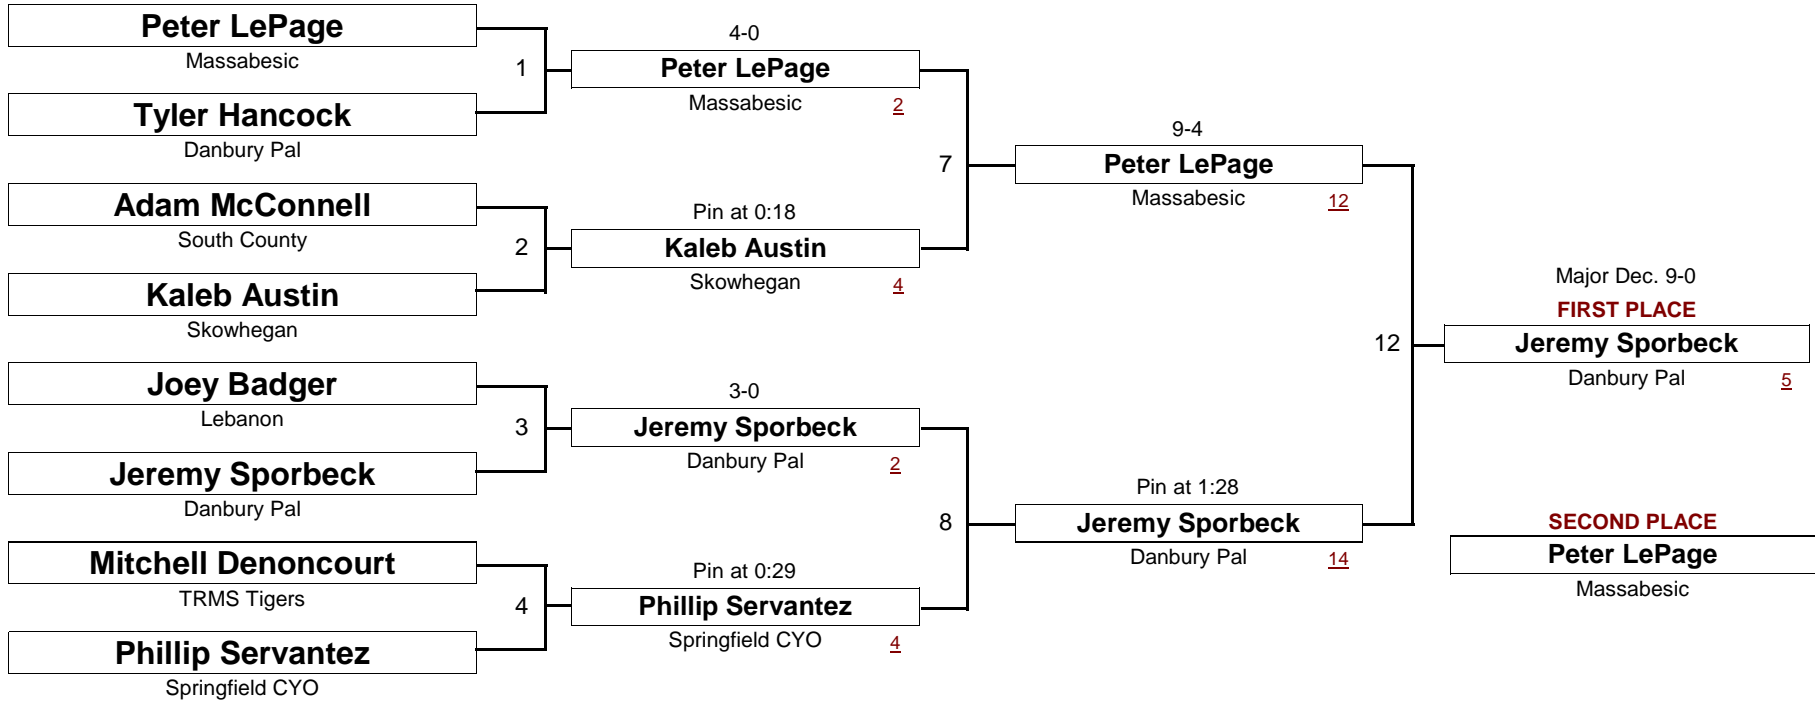

[Underlined numbers, if shown, are TEAM POINTS]

NOVICE

88.0 #

New England Wrestling Classic

April 2, 2005

DIVISION

WEIGHT

[Underlined numbers, if shown, are TEAM POINTS]