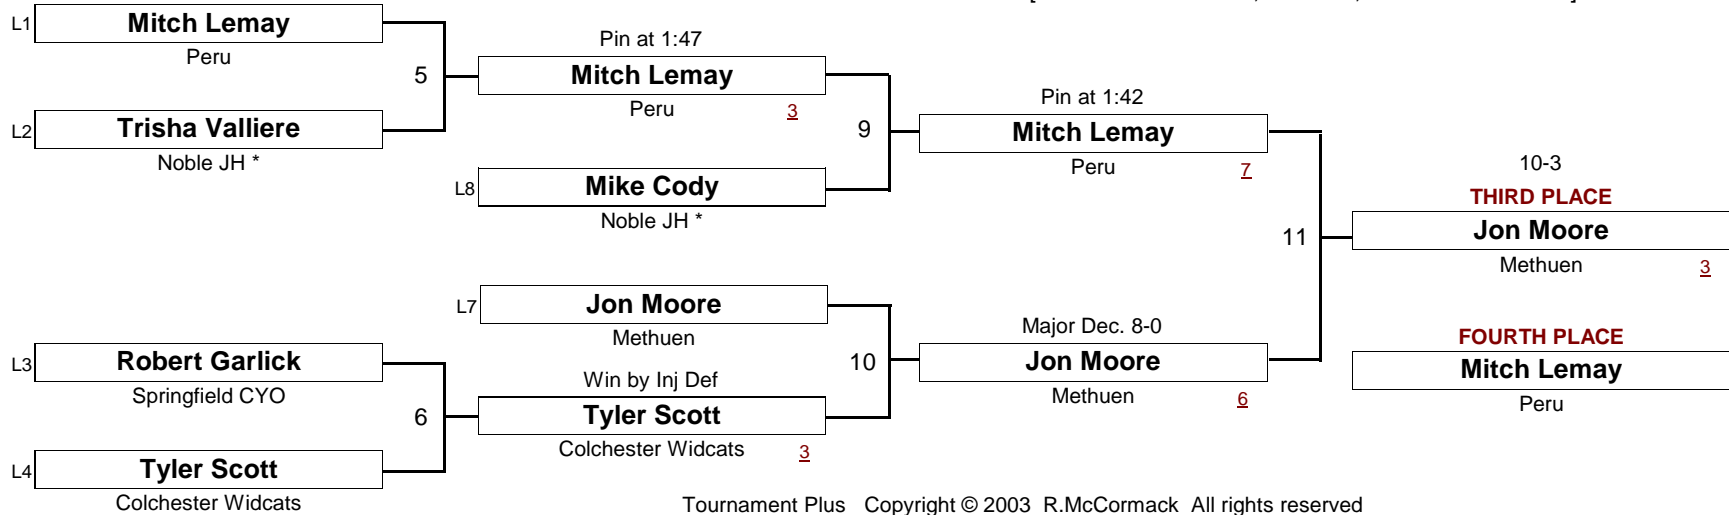

SCHOOLBOY

108.0

New England Wrestling Classic

April 2, 2005

[Underlined numbers, if shown, are TEAM POINTS]

SCHOOLBOY

109.0

New England Wrestling Classic