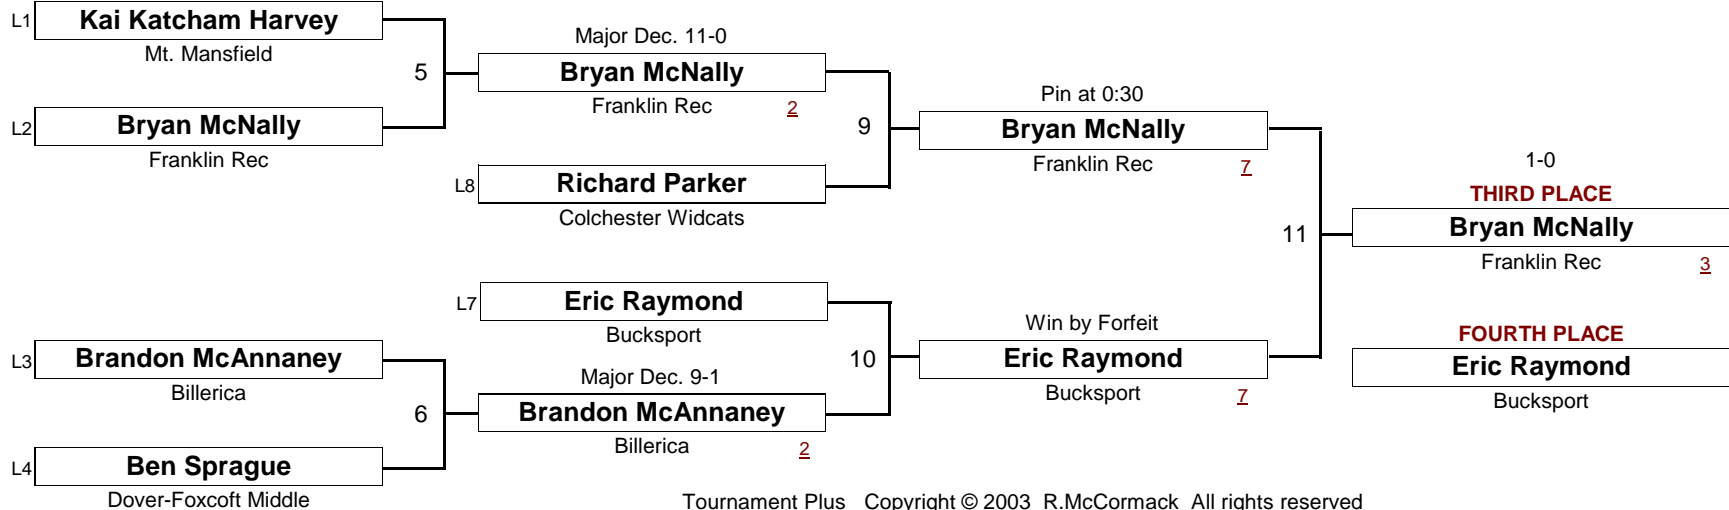

[Underlined numbers, if shown, are TEAM POINTS]