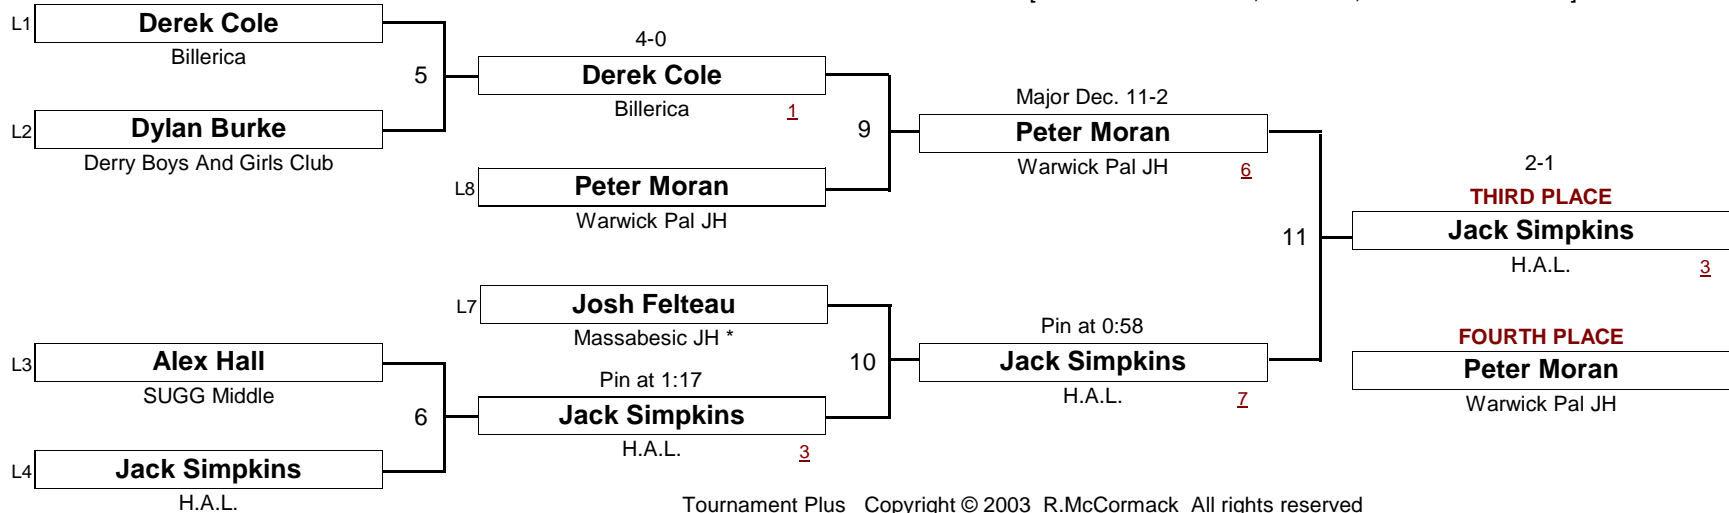

April 2, 2005

[Underlined numbers, if shown, are TEAM POINTS]

SCHOOLBOY

111.0

New England Wrestling Classic

April 2, 2005

[Underlined numbers, if shown, are TEAM POINTS]

SCHOOLBOY