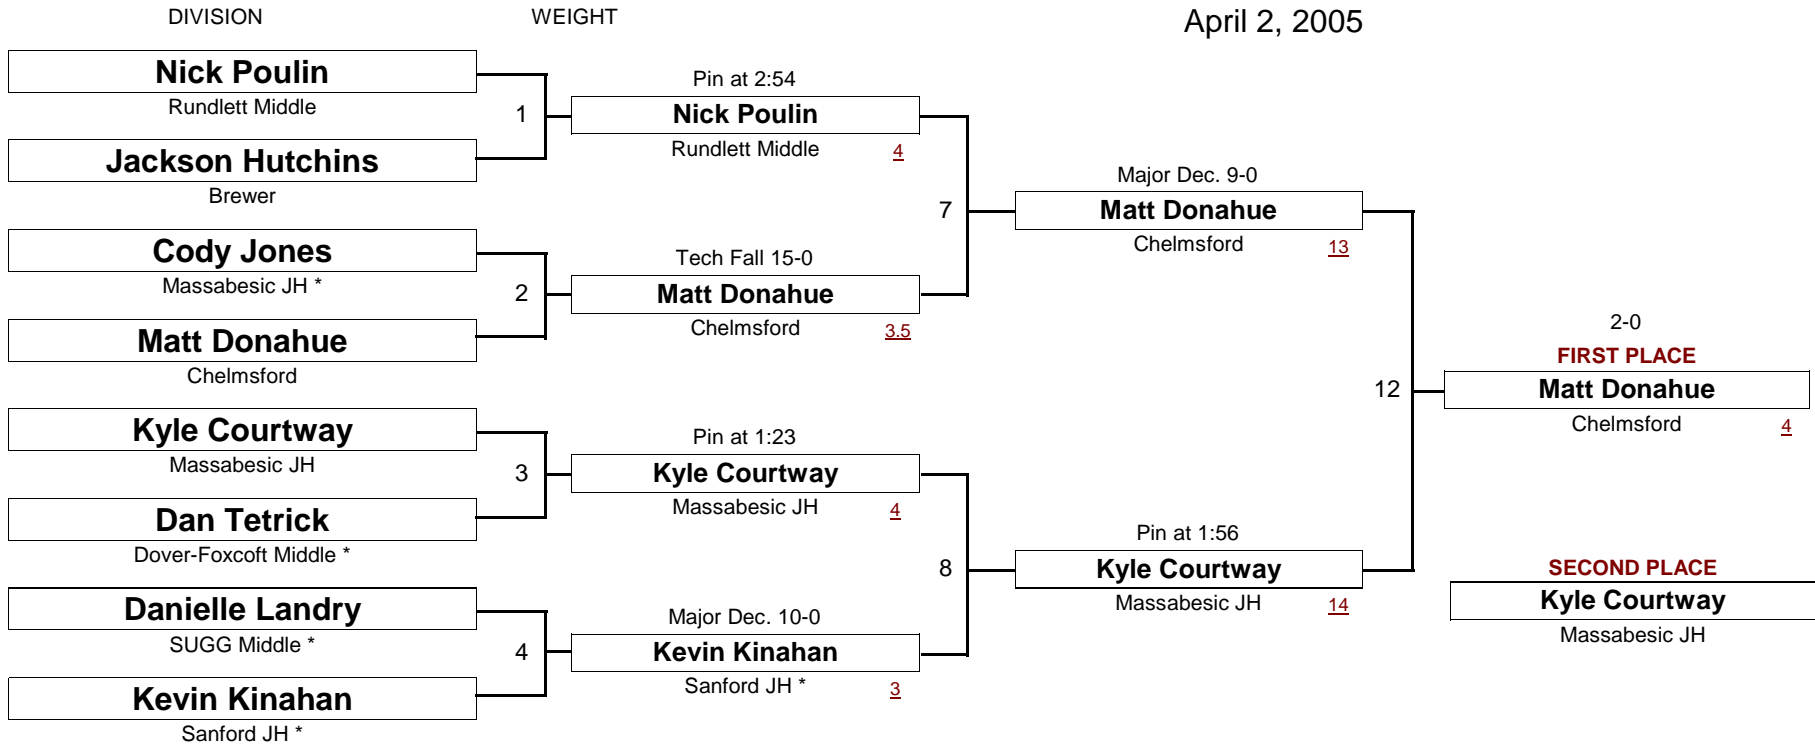

SCHOOLBOY

109.0

New England Wrestling Classic

April 2, 2005