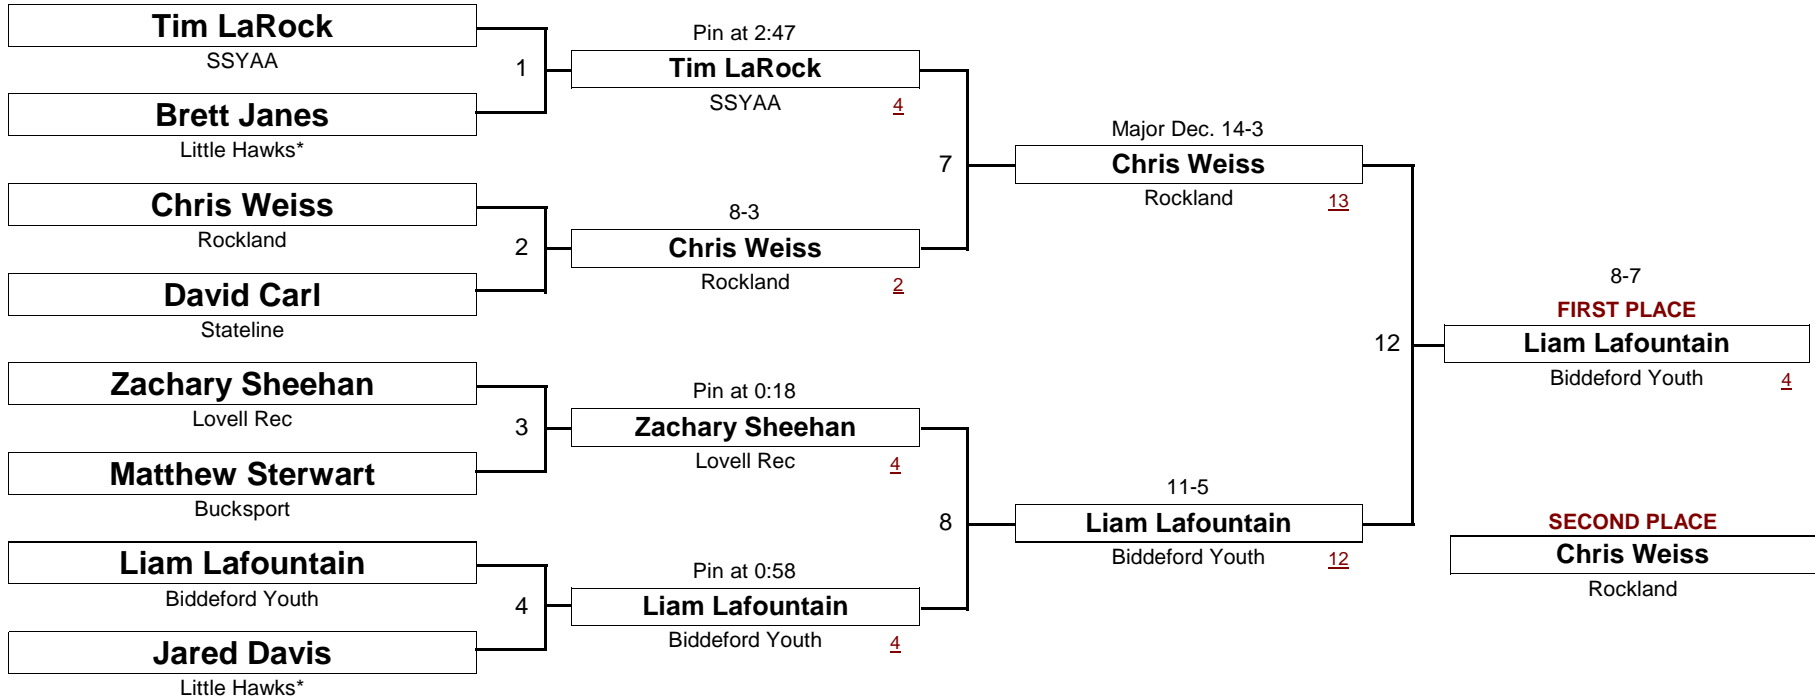

BANTAM

59.0 #

New England Wrestling Classic

April 2, 2005

DIVISION

WEIGHT

[Underlined numbers, if shown, are TEAM POINTS]

BANTAM