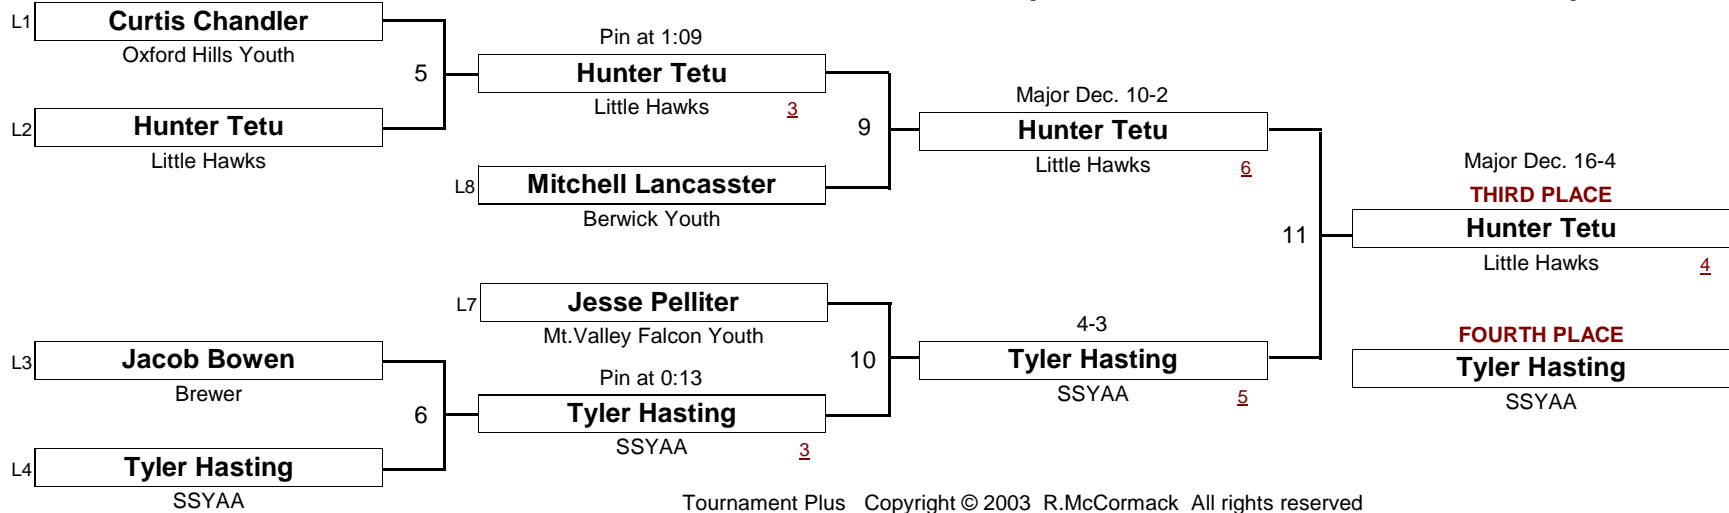

New England Wrestling Classic

April 2, 2005

DIVISION

WEIGHT

[Underlined numbers, if shown, are TEAM POINTS]

BANTAM

52.0 #

New England Wrestling Classic