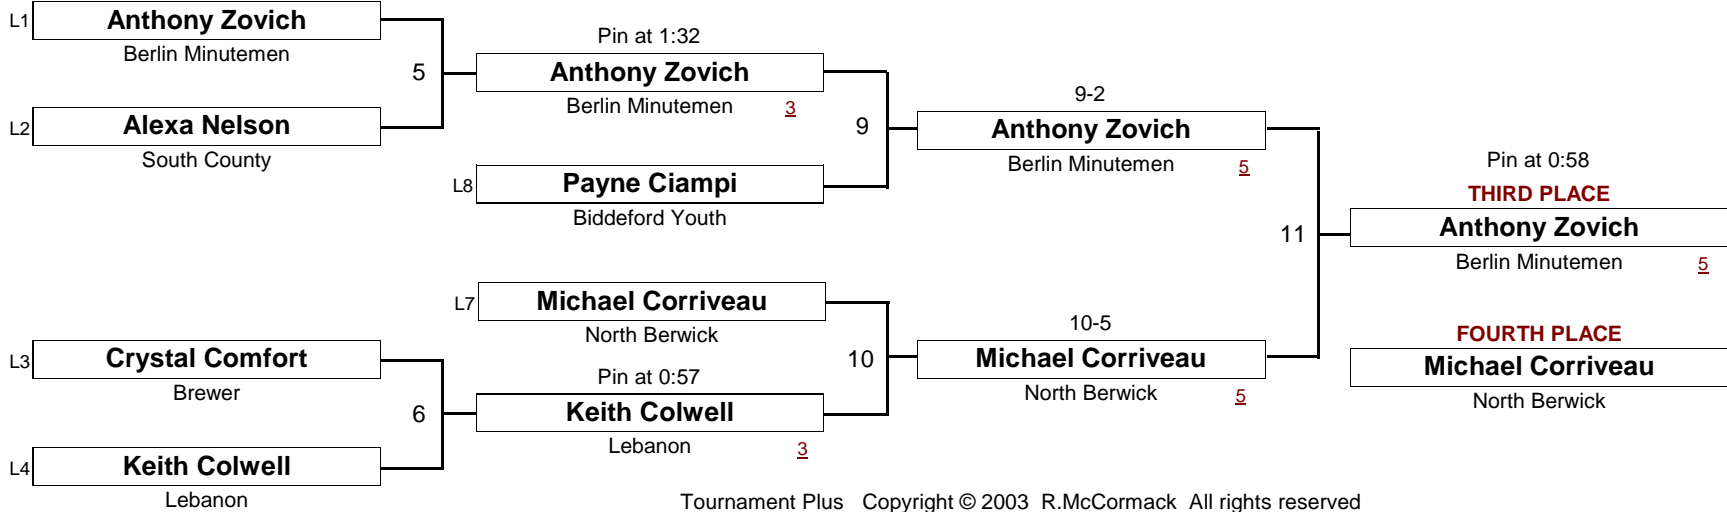

New England Wrestling Classic

April 2, 2005

DIVISION

WEIGHT

[Underlined numbers, if shown, are TEAM POINTS]

MIDGET

56.0 #

New England Wrestling Classic