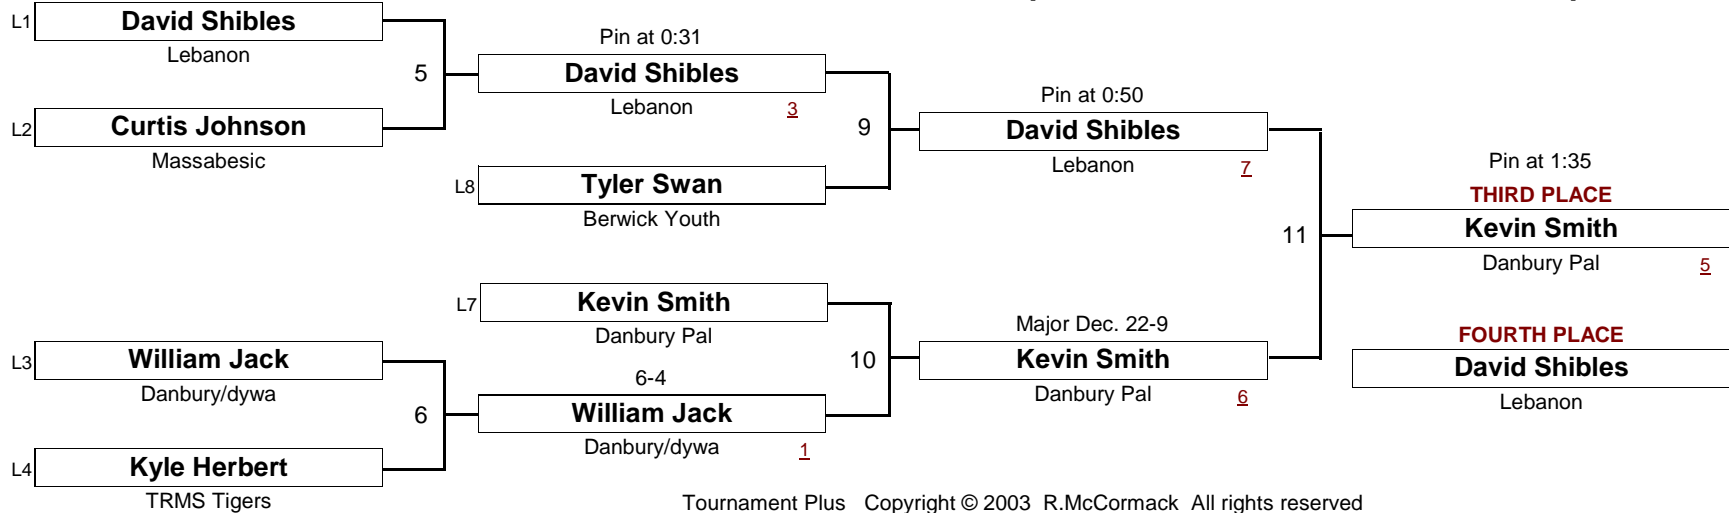

[Underlined numbers, if shown, are TEAM POINTS]