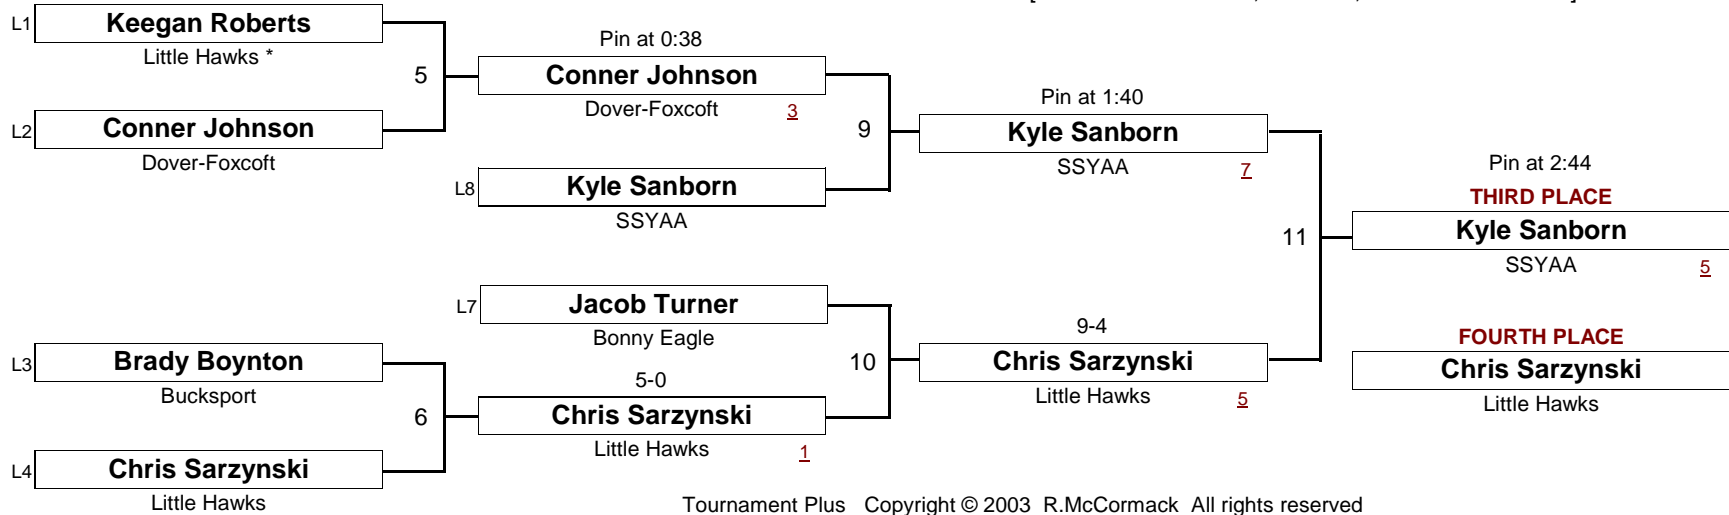

WEIGHT

[Underlined numbers, if shown, are TEAM POINTS]

BANTAM

48.5

New England Wrestling Classic

April 2, 2005

[Underlined numbers, if shown, are TEAM POINTS]

BANTAM