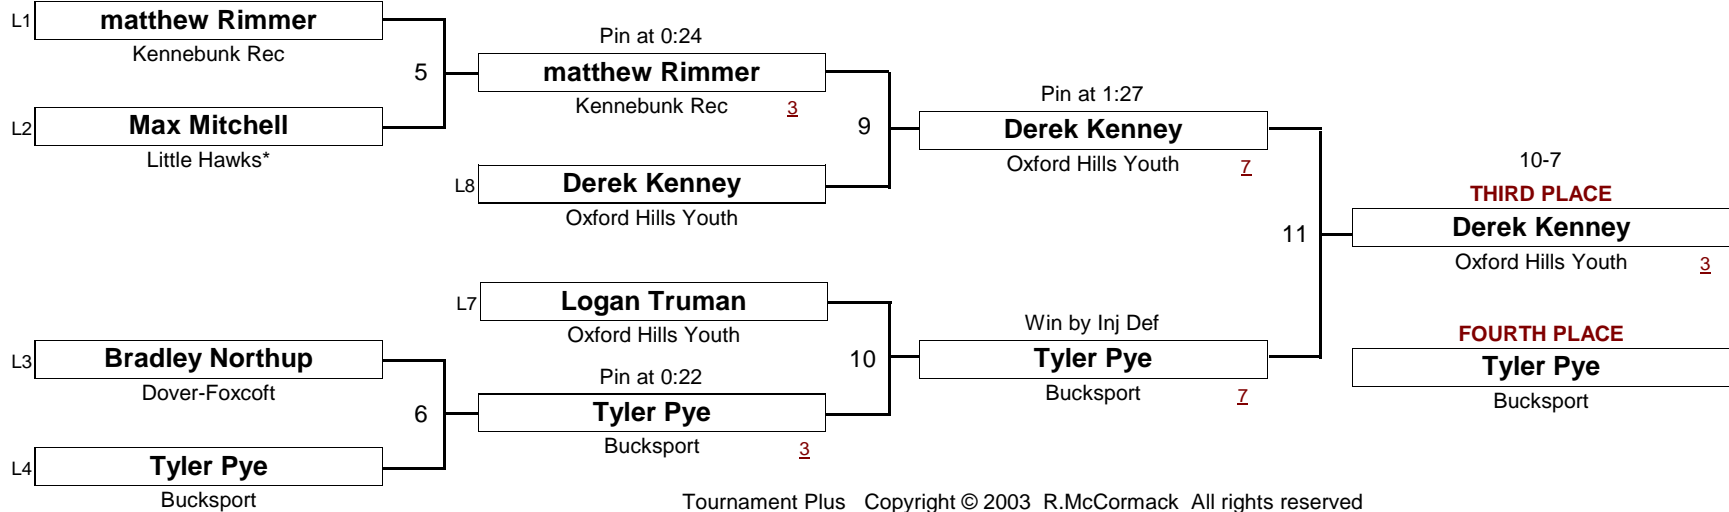

[Underlined numbers, if shown, are TEAM POINTS]