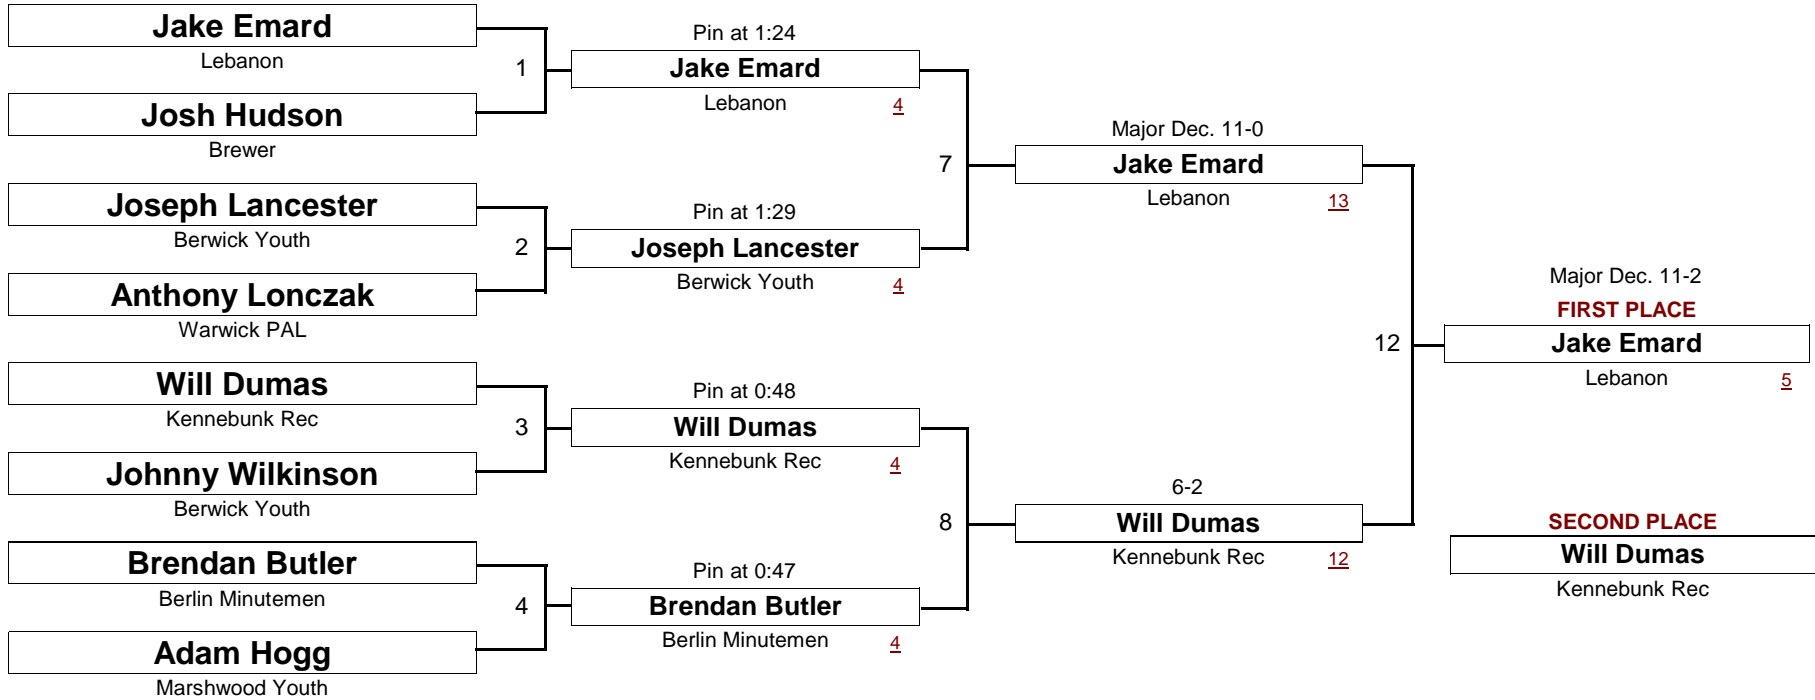

MIDGET

83.0 #

New England Wrestling Classic

April 2, 2005

DIVISION

WEIGHT