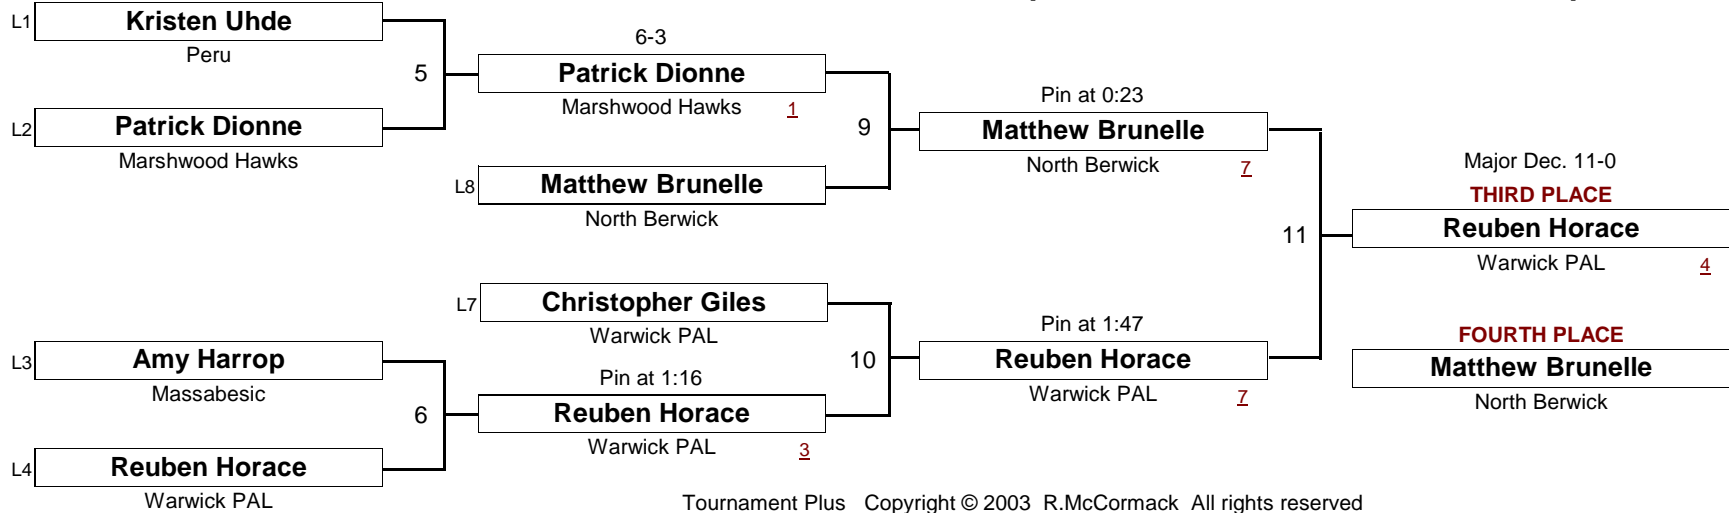

NOVICE

150.0

New England Wrestling Classic

April 2, 2005

DIVISION

WEIGHT

[Underlined numbers, if shown, are TEAM POINTS]

NOVICE