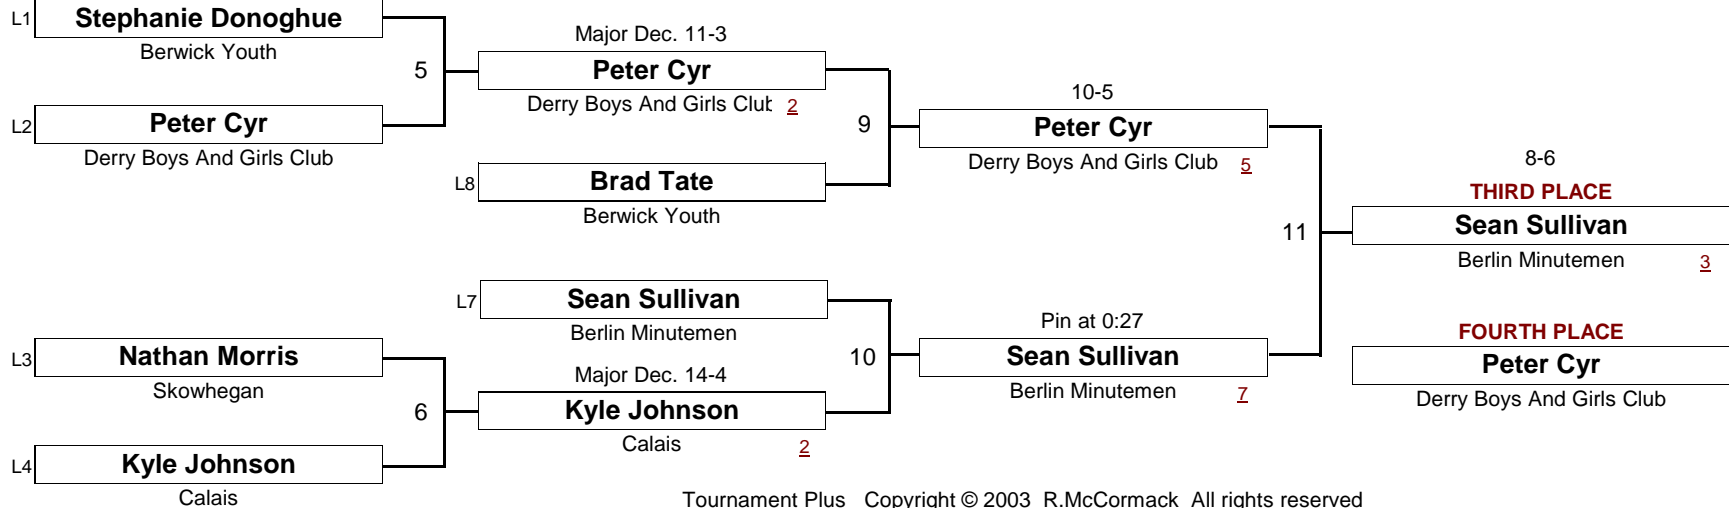

New England Wrestling Classic

April 2, 2005

DIVISION

WEIGHT

[Underlined numbers, if shown, are TEAM POINTS]

BANTAM

64.0 #

New England Wrestling Classic