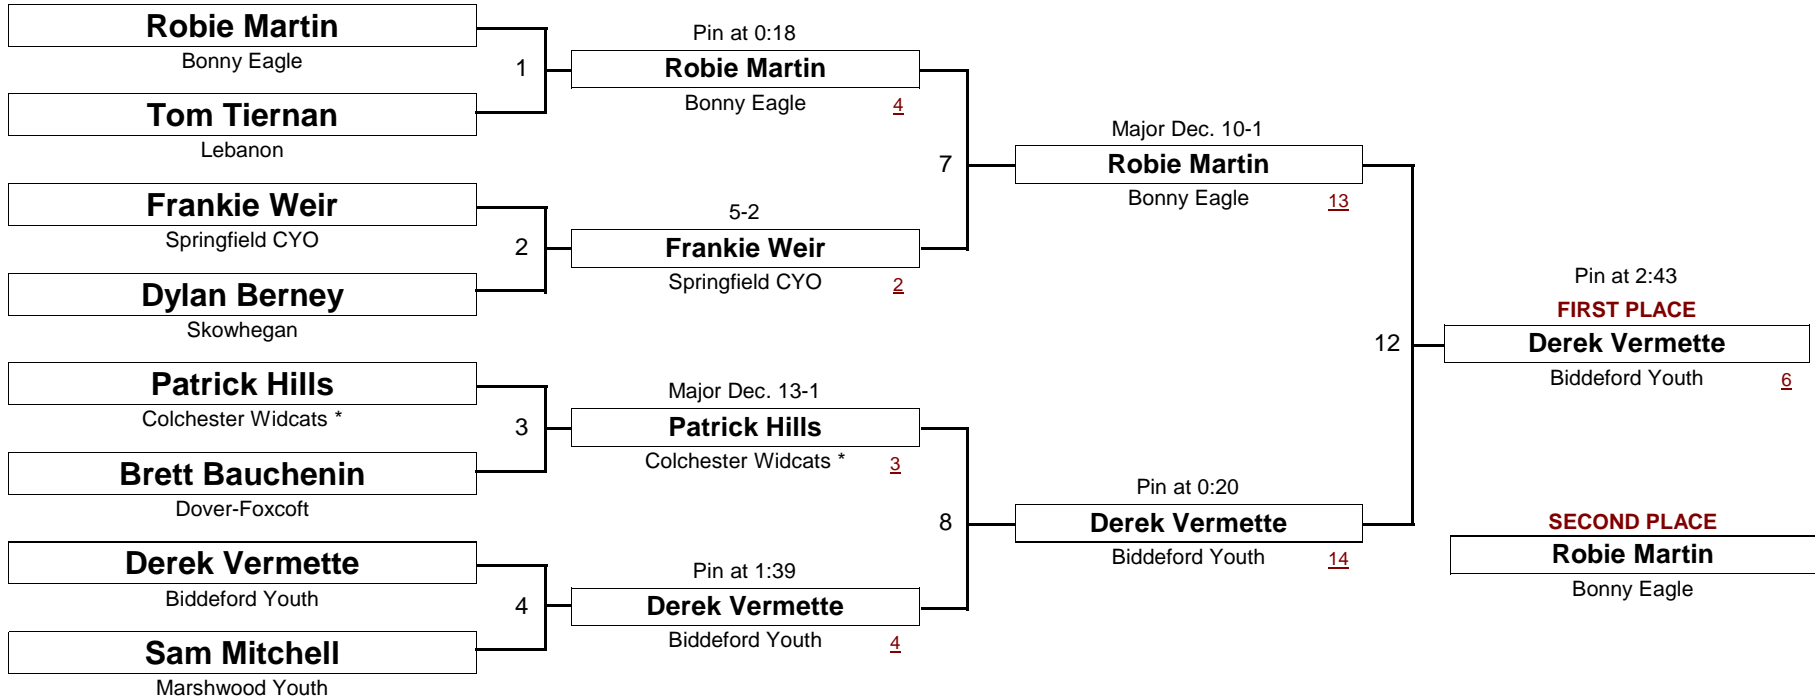

DIVISION

WEIGHT

[Underlined numbers, if shown, are TEAM POINTS]

MIDGET

90.0 #

New England Wrestling Classic

April 2, 2005

[Underlined numbers, if shown, are TEAM POINTS]