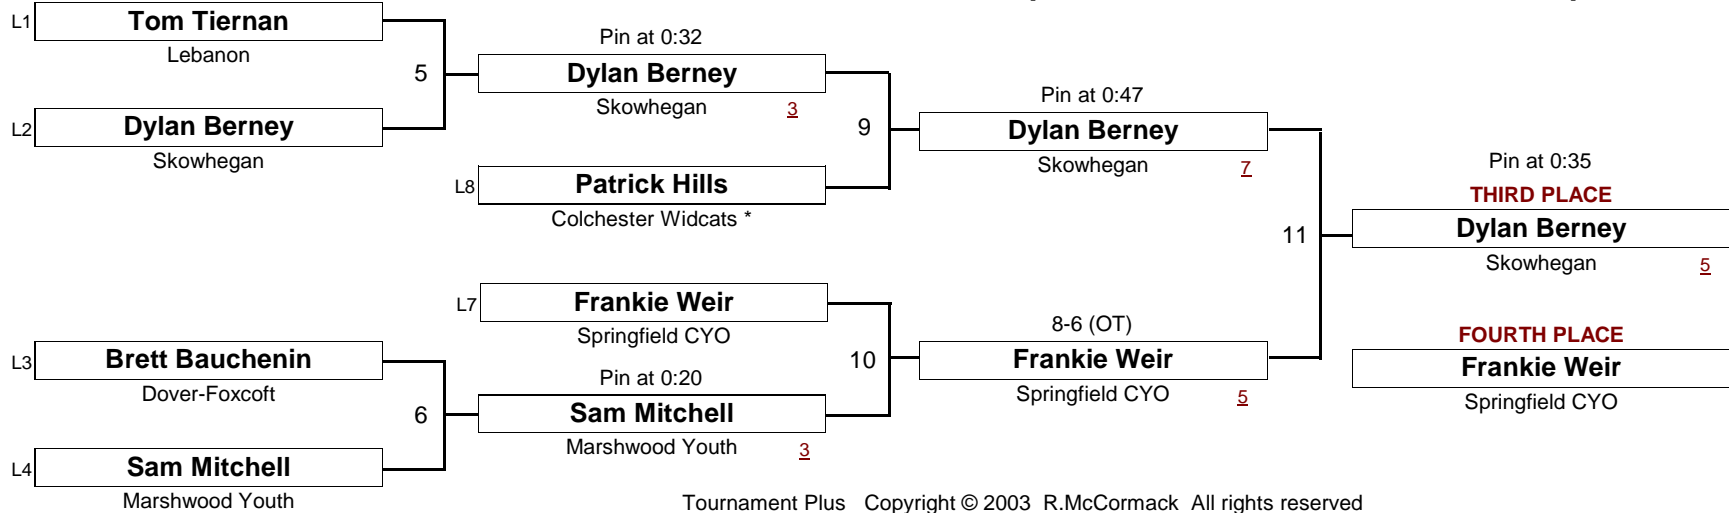

DIVISION

WEIGHT

[Underlined numbers, if shown, are TEAM POINTS]

MIDGET

90.0 #

New England Wrestling Classic

April 2, 2005

[Underlined numbers, if shown, are TEAM POINTS]