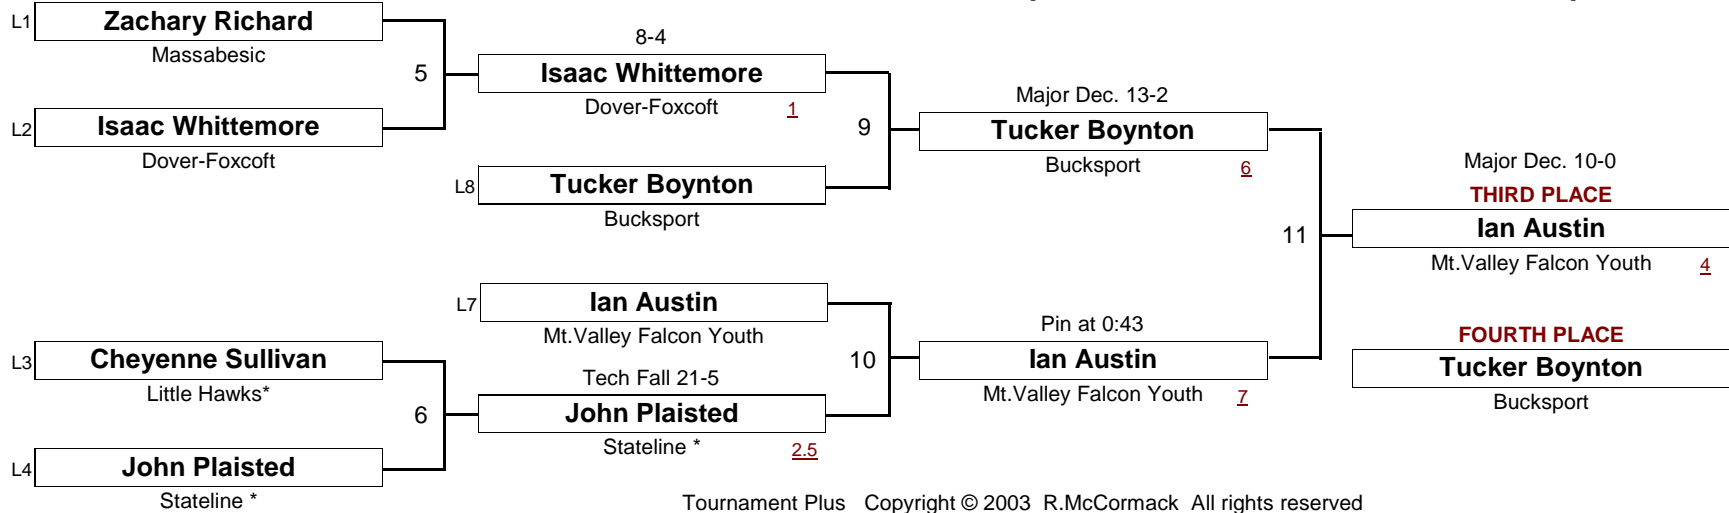

[Underlined numbers, if shown, are TEAM POINTS]