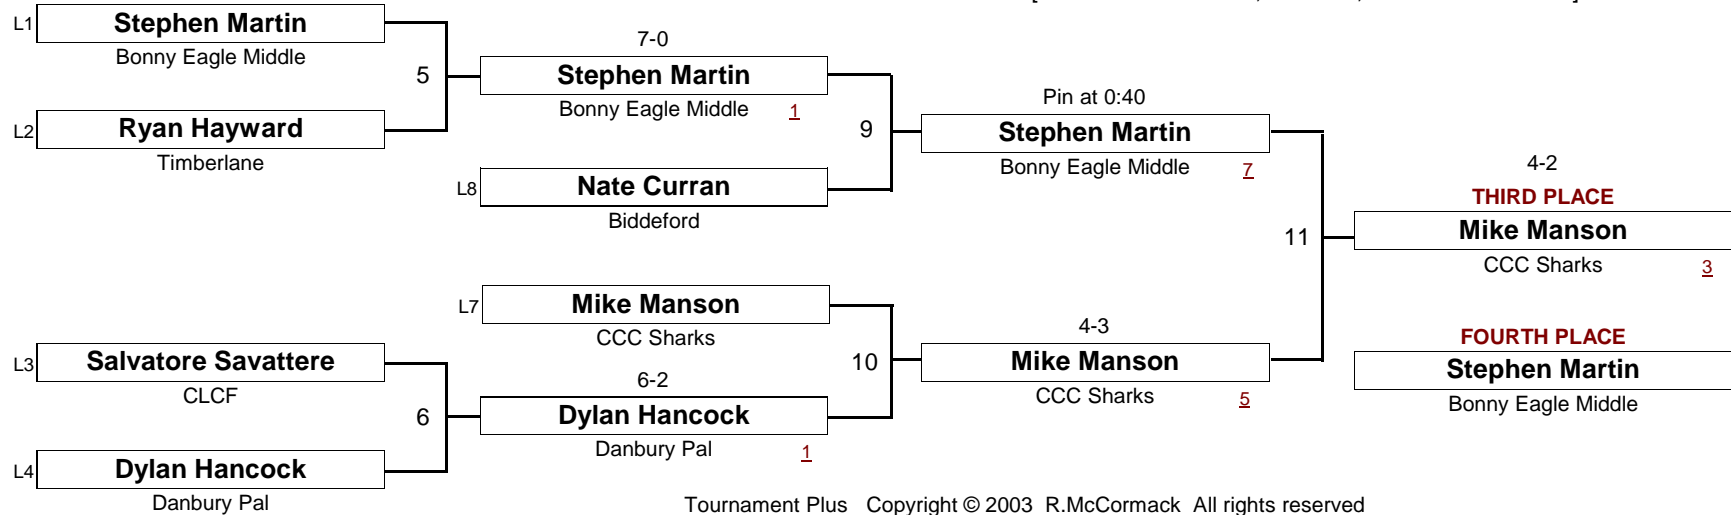

[Underlined numbers, if shown, are TEAM POINTS]