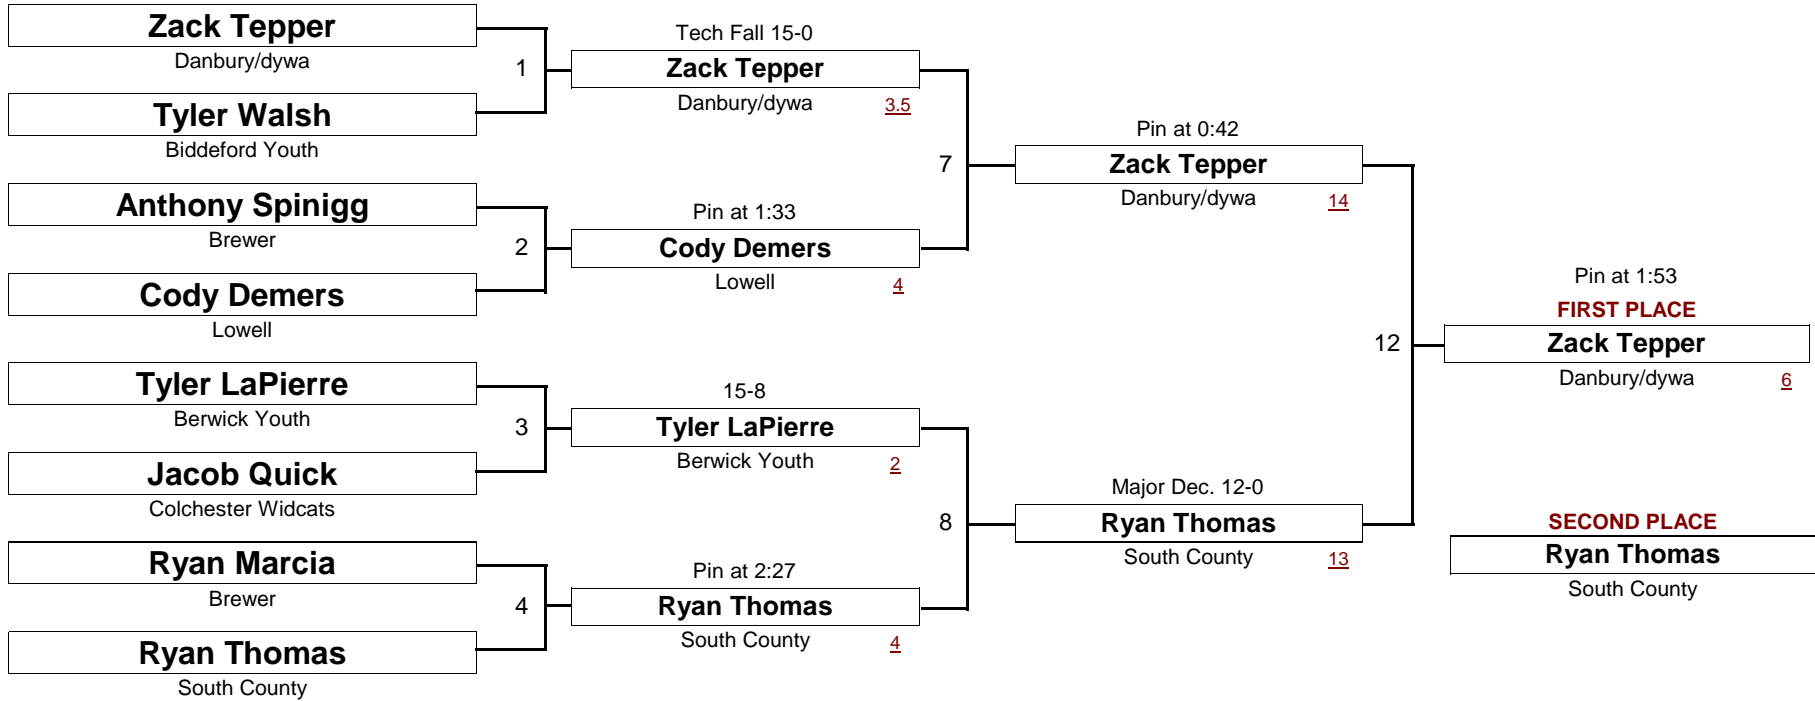

[Underlined numbers, if shown, are TEAM POINTS]

MIDGET

64.0 #

New England Wrestling Classic

April 2, 2005

DIVISION

WEIGHT

[Underlined numbers, if shown, are TEAM POINTS]