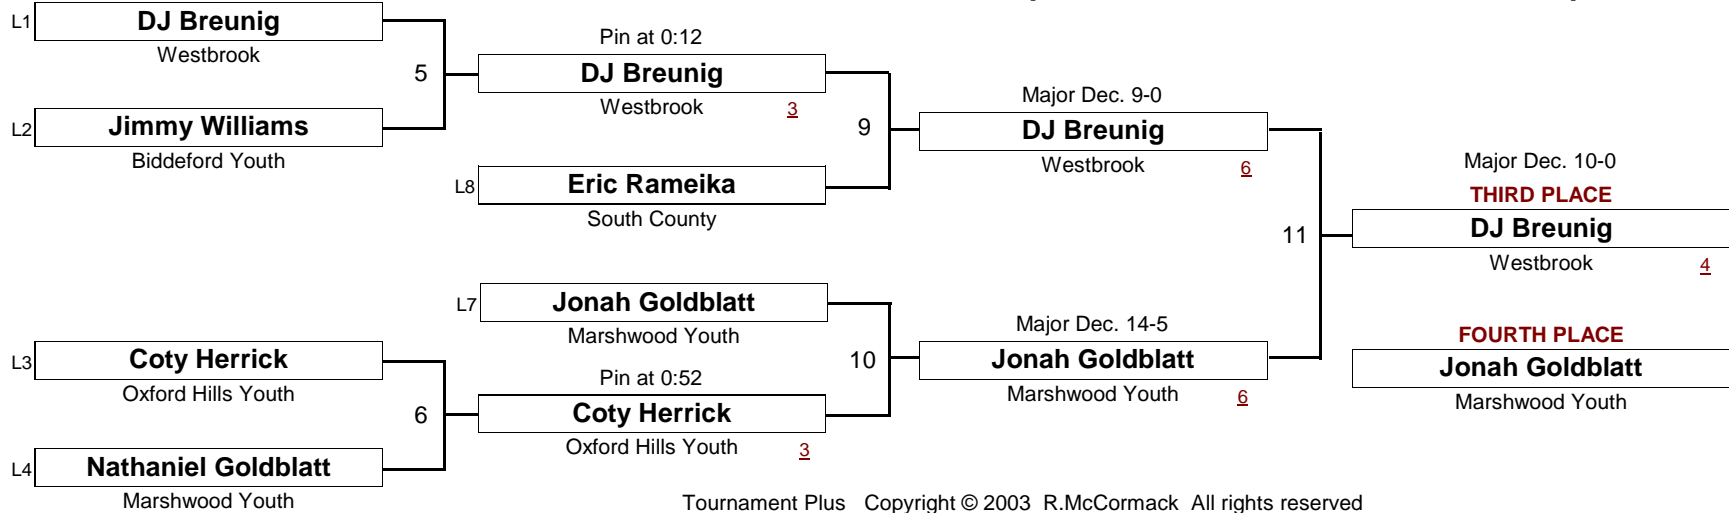

[Underlined numbers, if shown, are TEAM POINTS]