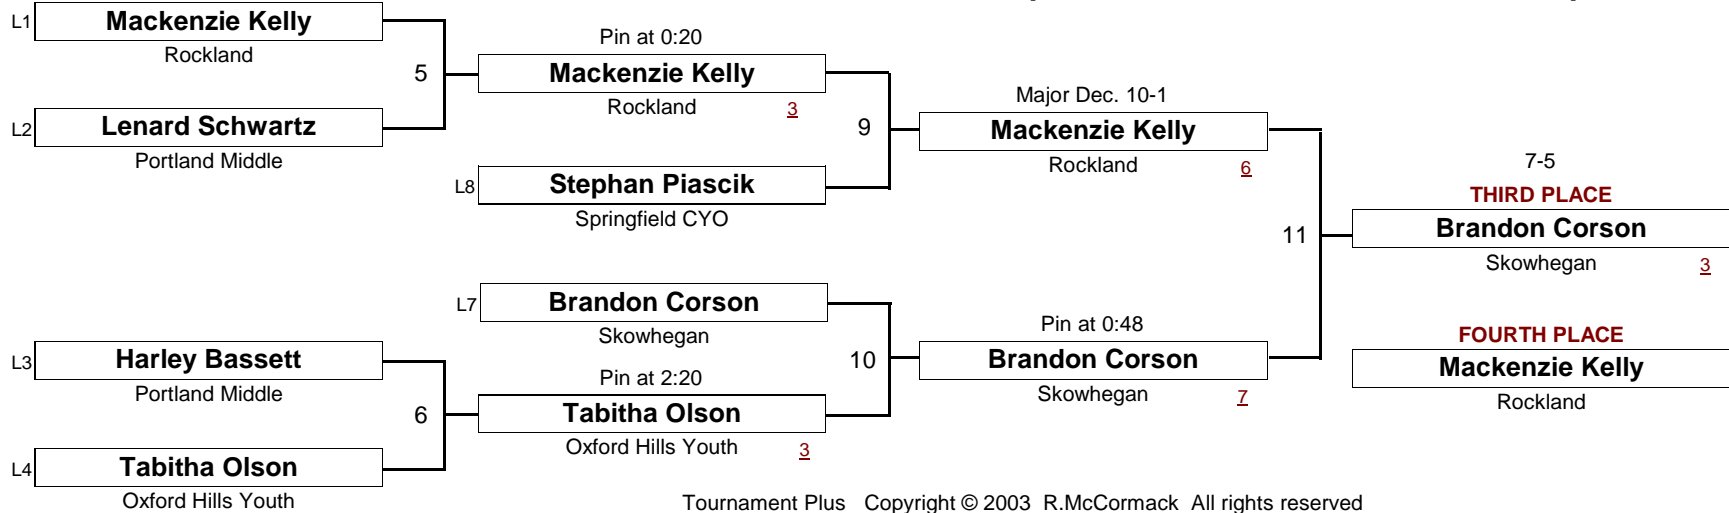

[Underlined numbers, if shown, are TEAM POINTS]