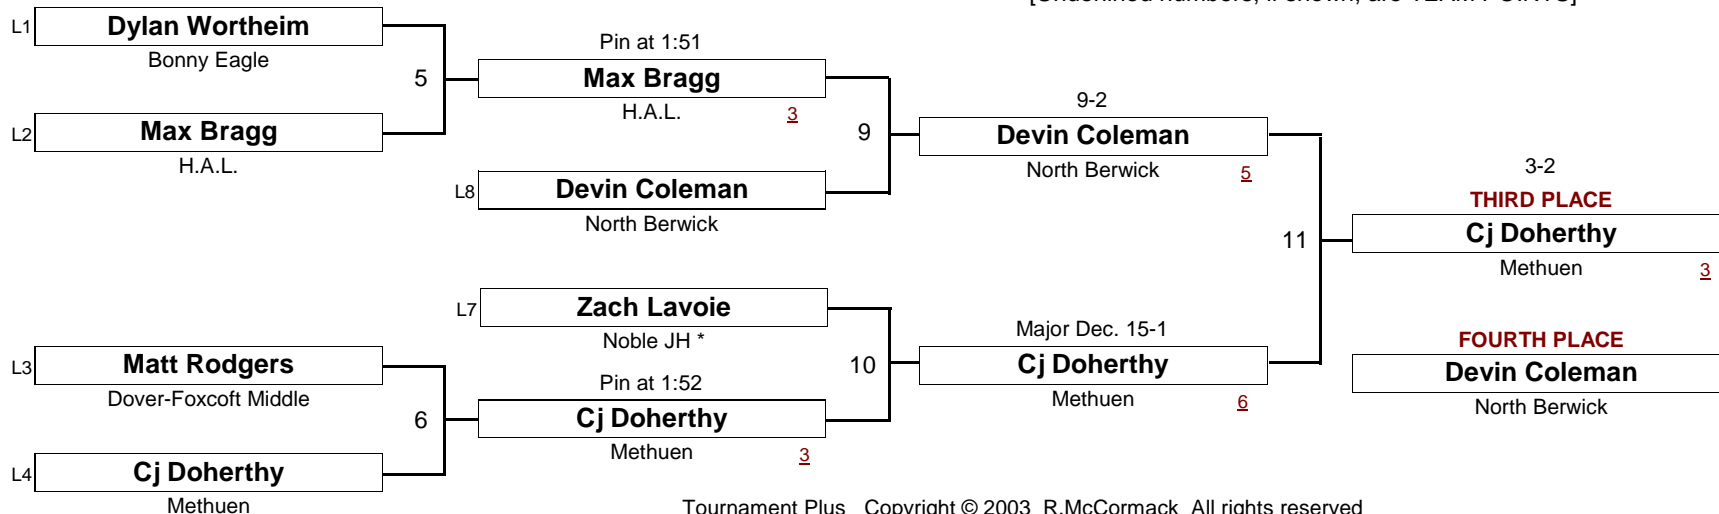

NOVICE

78.0 #

New England Wrestling Classic

April 2, 2005

DIVISION

WEIGHT

[Underlined numbers, if shown, are TEAM POINTS]

NOVICE