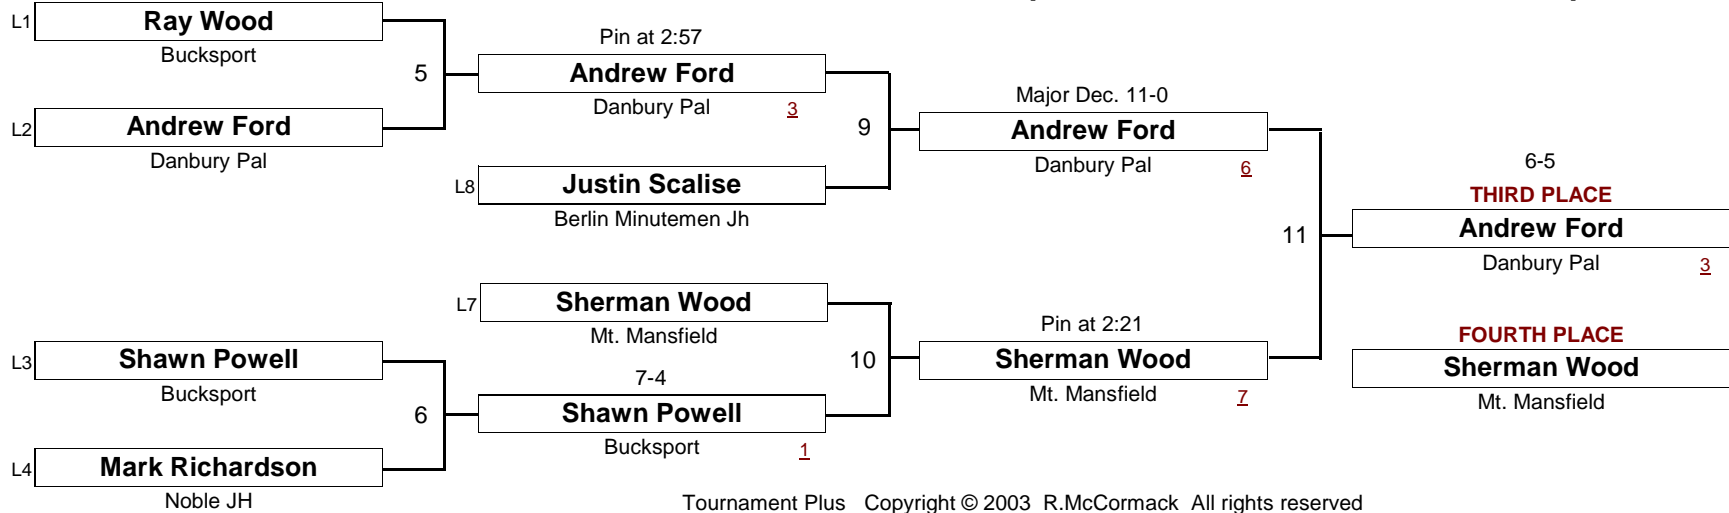

[Underlined numbers, if shown, are TEAM POINTS]