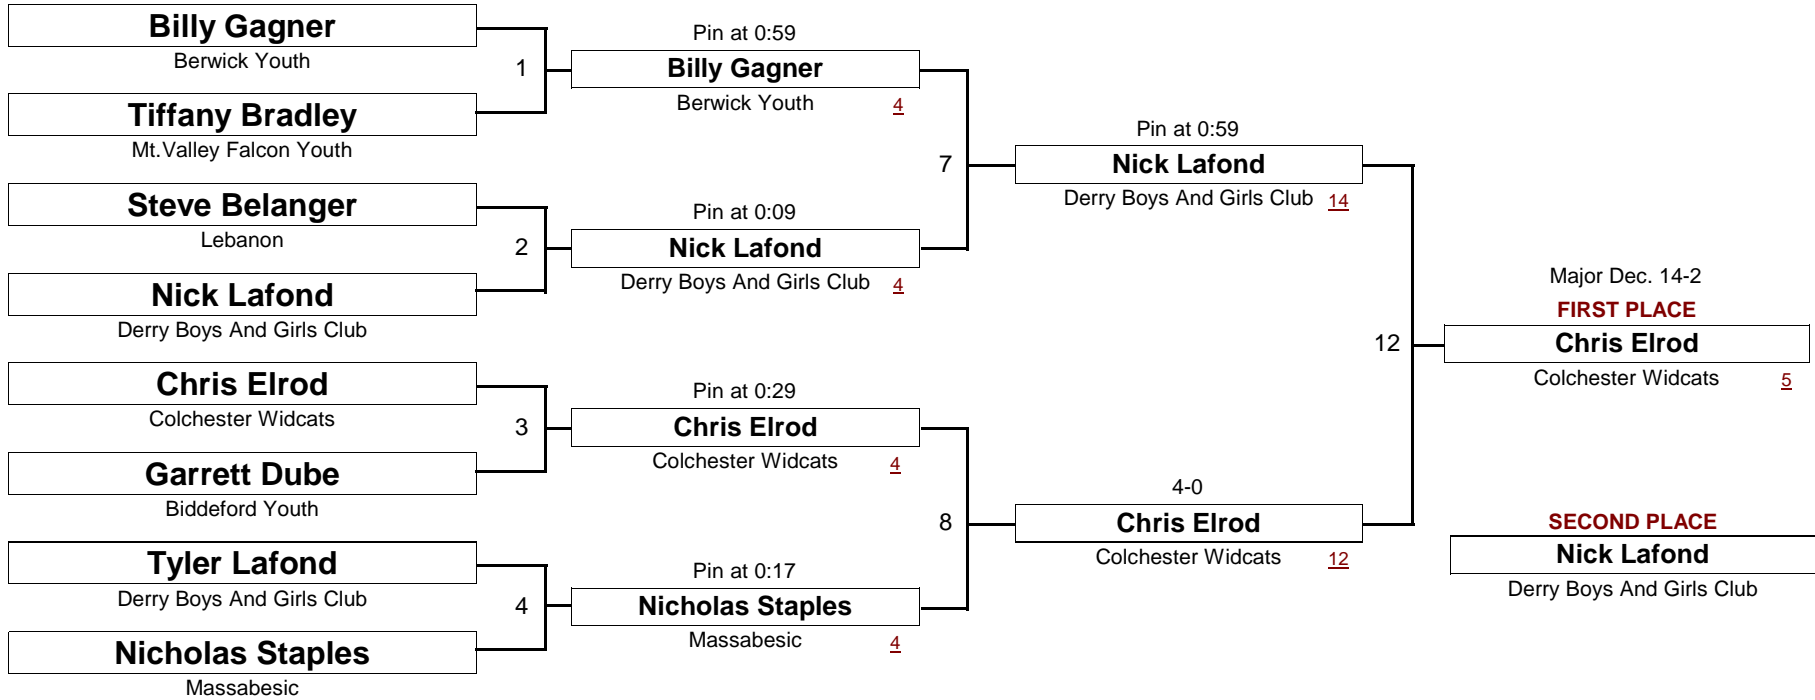

MIDGET

56.0 #

New England Wrestling Classic

April 2, 2005

DIVISION

WEIGHT