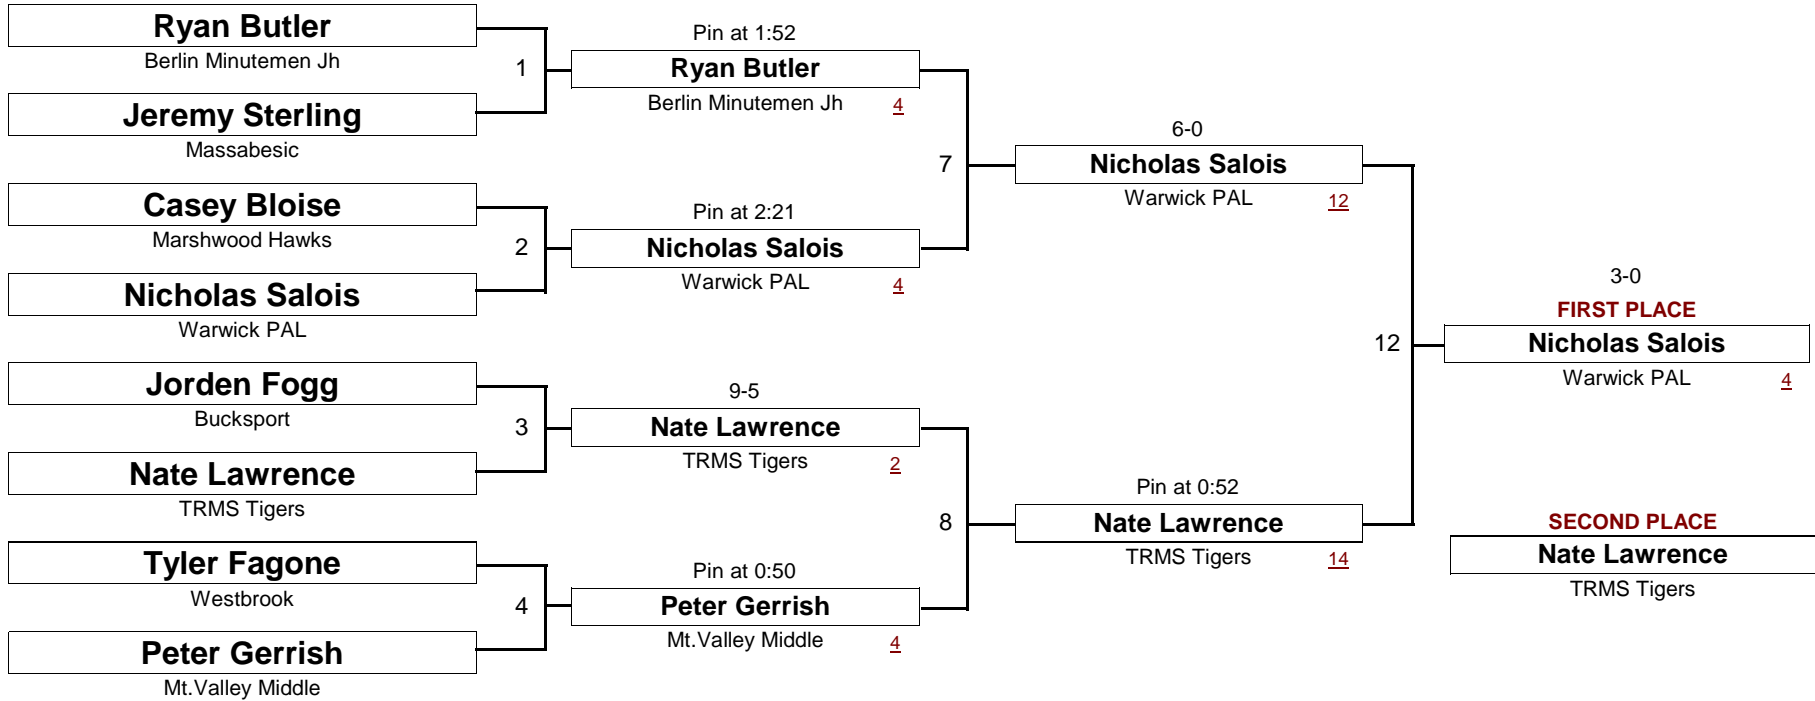

[Underlined numbers, if shown, are TEAM POINTS]

NOVICE

88.0 #

New England Wrestling Classic

April 2, 2005

DIVISION

WEIGHT

[Underlined numbers, if shown, are TEAM POINTS]