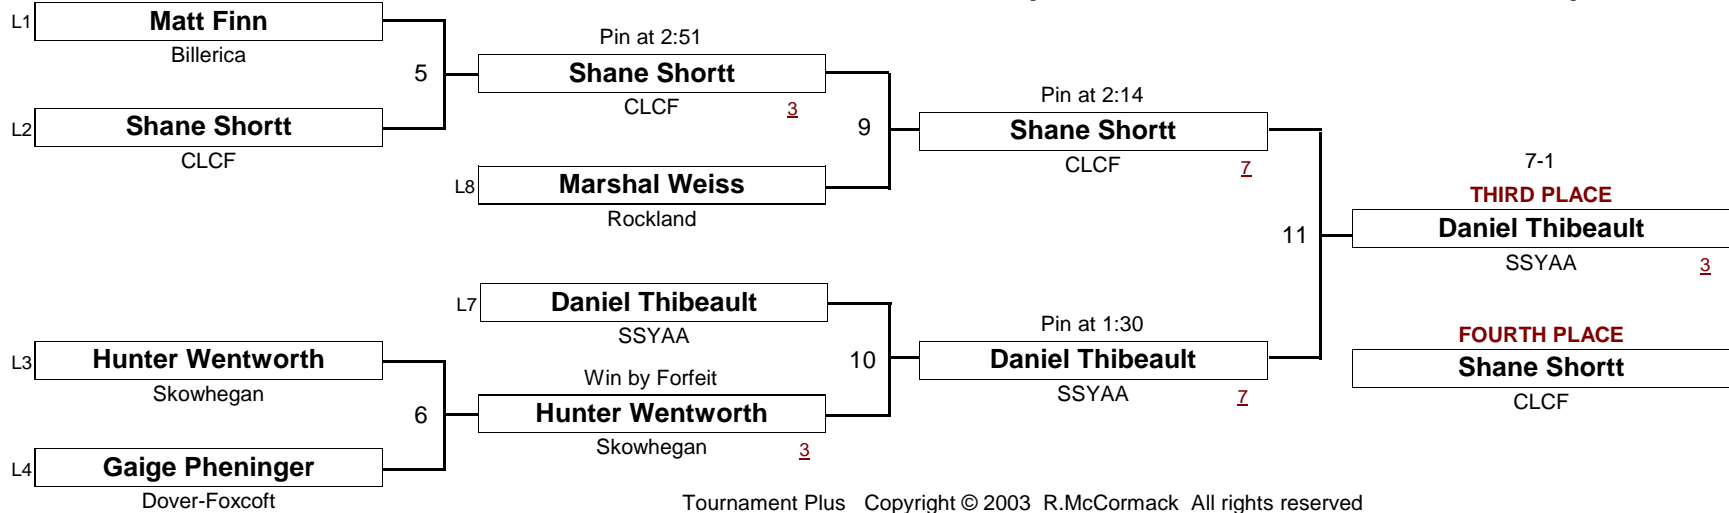

60.0 #

New England Wrestling Classic

April 2, 2005

DIVISION

WEIGHT

[Underlined numbers, if shown, are TEAM POINTS]

BANTAM

62.0 #