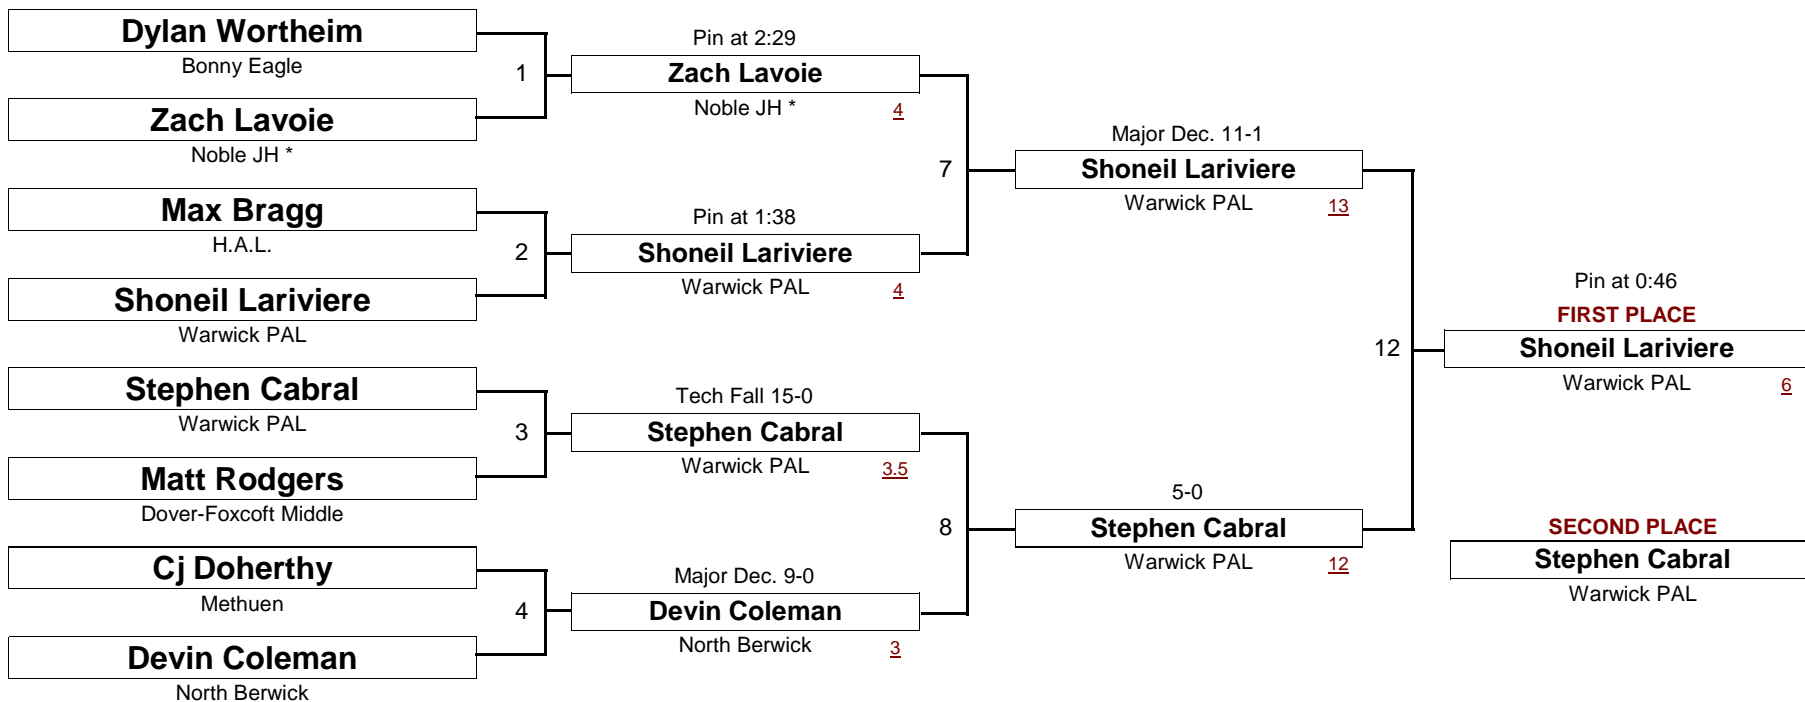

NOVICE

78.0 #

New England Wrestling Classic

April 2, 2005

DIVISION

WEIGHT

[Underlined numbers, if shown, are TEAM POINTS]

NOVICE