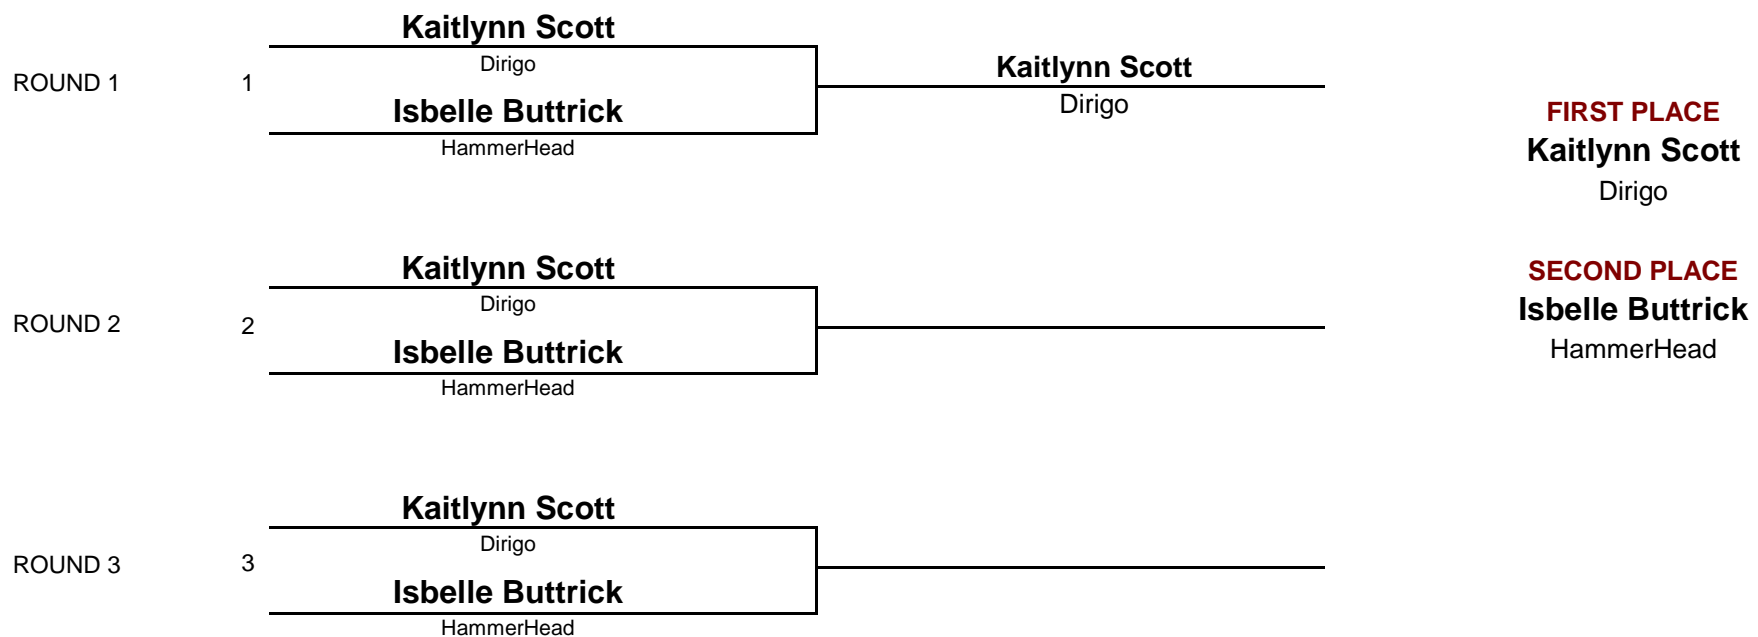

FEMALE NOV

DIVISION

90

WEIGHT

Enter Your Tournament Title Here

2-PERSON ROUND ROBIN

FEMALE NOV

DIVISION