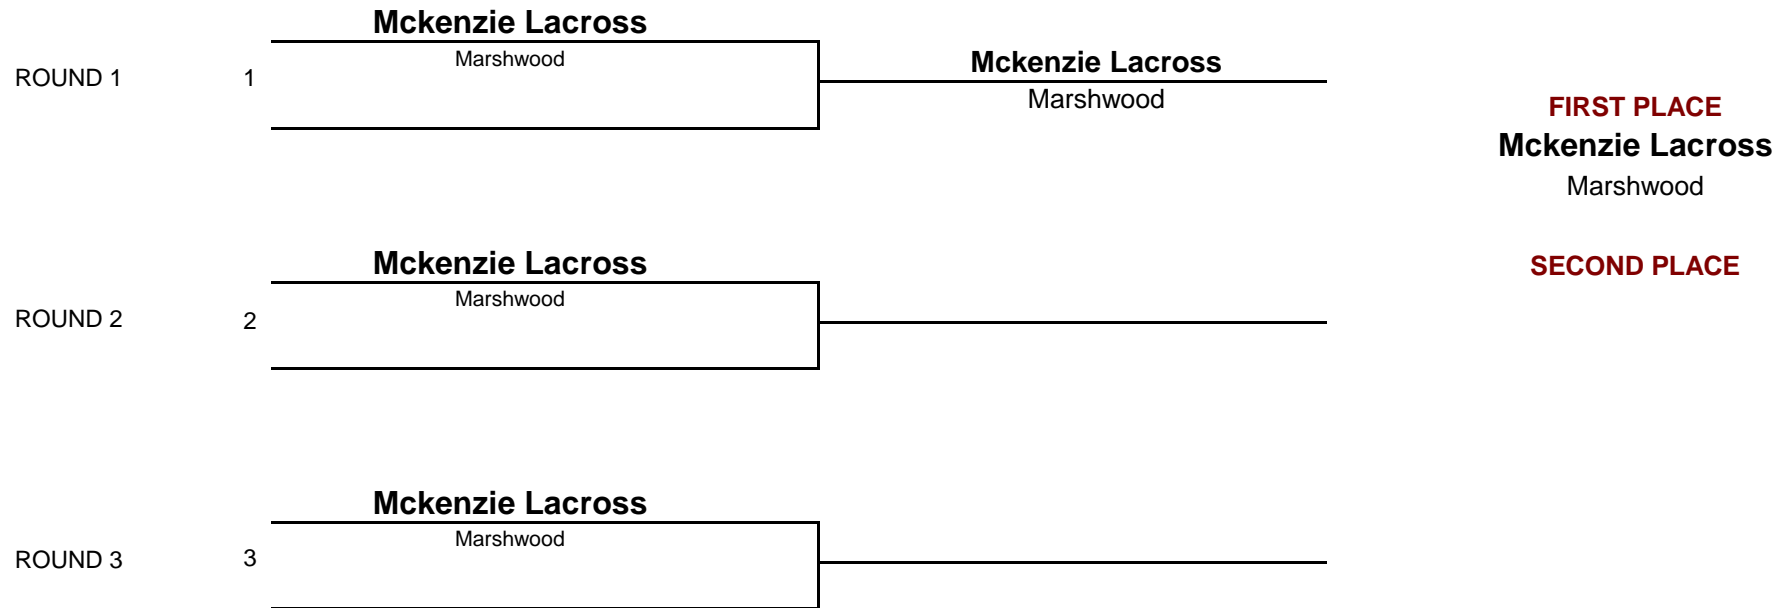

FEMALE INT

DIVISION

100

WEIGHT

Enter Your Tournament Title Here

2-PERSON ROUND ROBIN

FEMALE INT

DIVISION