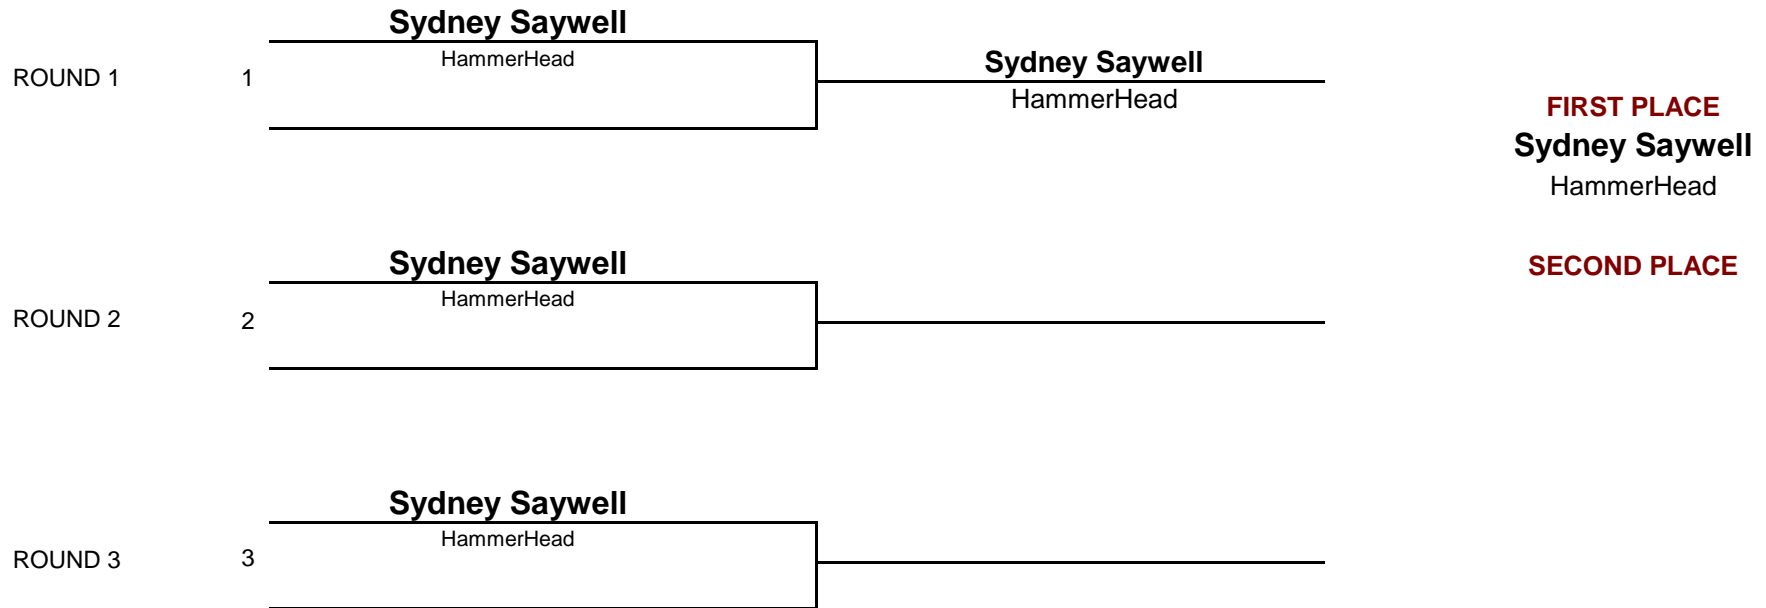

Enter Your Tournament Title Here

2-PERSON ROUND ROBIN

FEMALE MIDDLE

DIVISION

84

WEIGHT

Enter Your Tournament Title Here

2-PERSON ROUND ROBIN