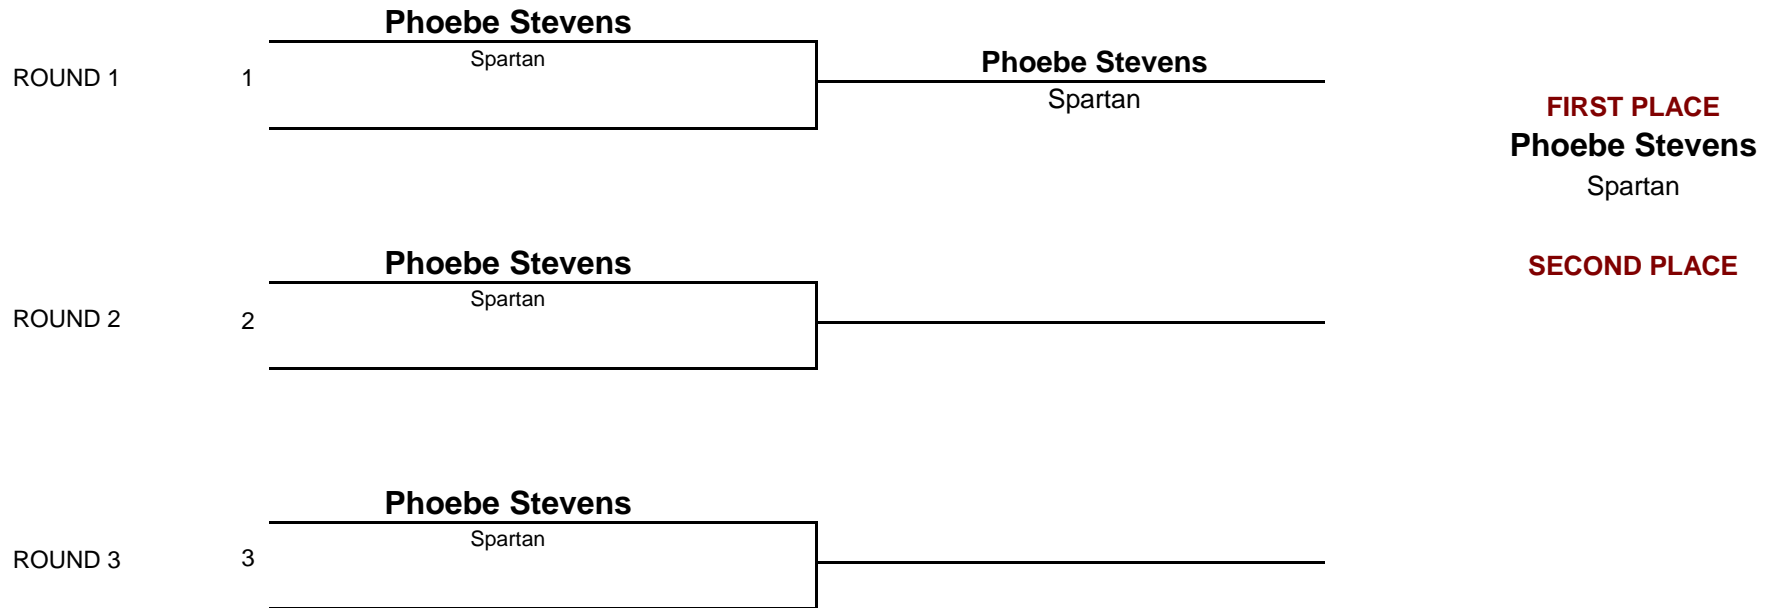

FEMALE MIDDLE

DIVISION

118

WEIGHT

Enter Your Tournament Title Here

2-PERSON ROUND ROBIN

ROUND 1	1	AJ Kimball Die-Hard Wrestling Madolin Ripley Oceanside	Madolin Ripley Oceanside	FIRST PLACE
ROUND 2	2	AJ Kimball Die-Hard Wrestling Madolin Ripley Oceanside	Madolin Ripley Oceanside	SECOND PLACE
ROUND 3	3	AJ Kimball Die-Hard Wrestling Madolin Ripley Oceanside		

FEMALE MIDDLE

DIVISION

125

WEIGHT

Enter Your Tournament Title Here

2-PERSON ROUND ROBIN