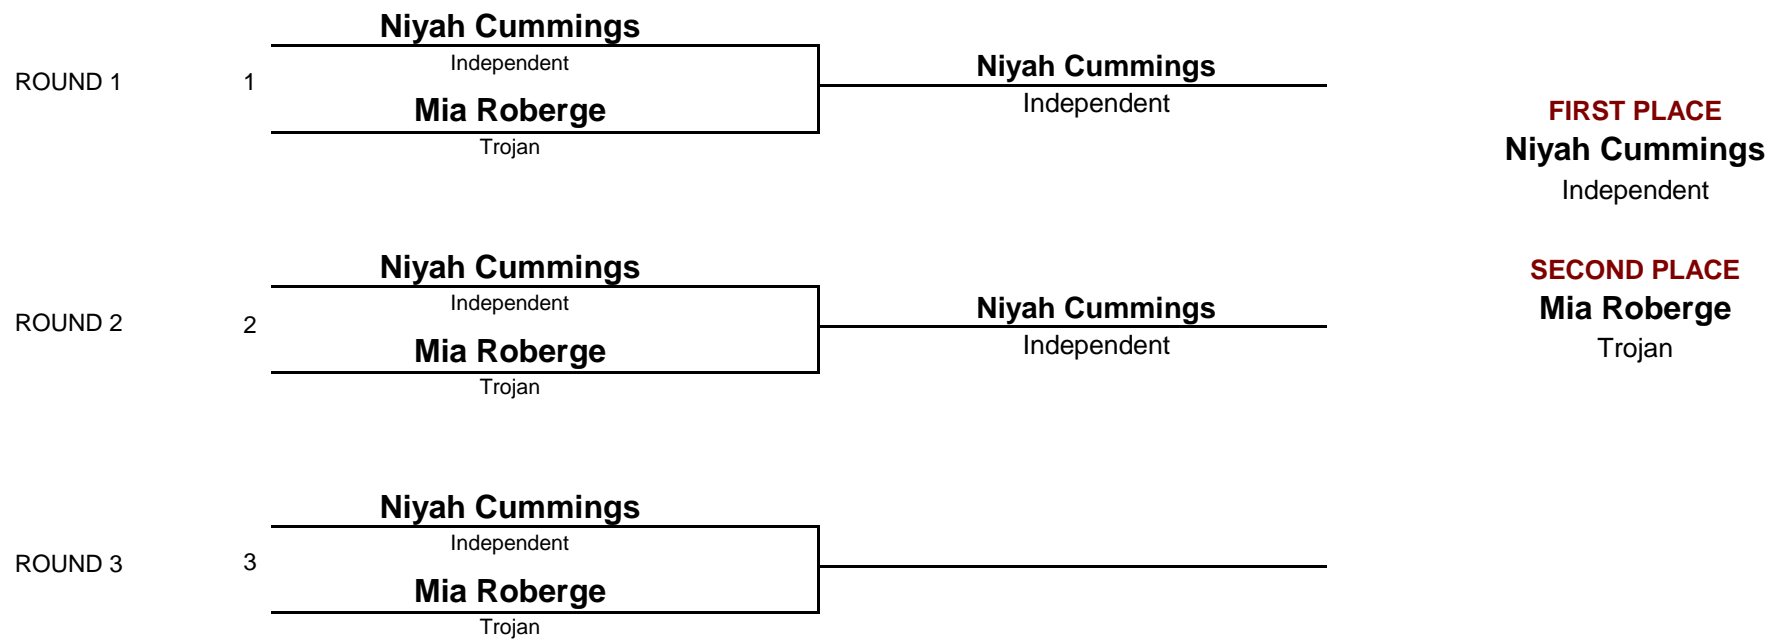

73

WEIGHT

Enter Your Tournament Title Here

2-PERSON ROUND ROBIN

FEMALE INT

DIVISION

80

WEIGHT