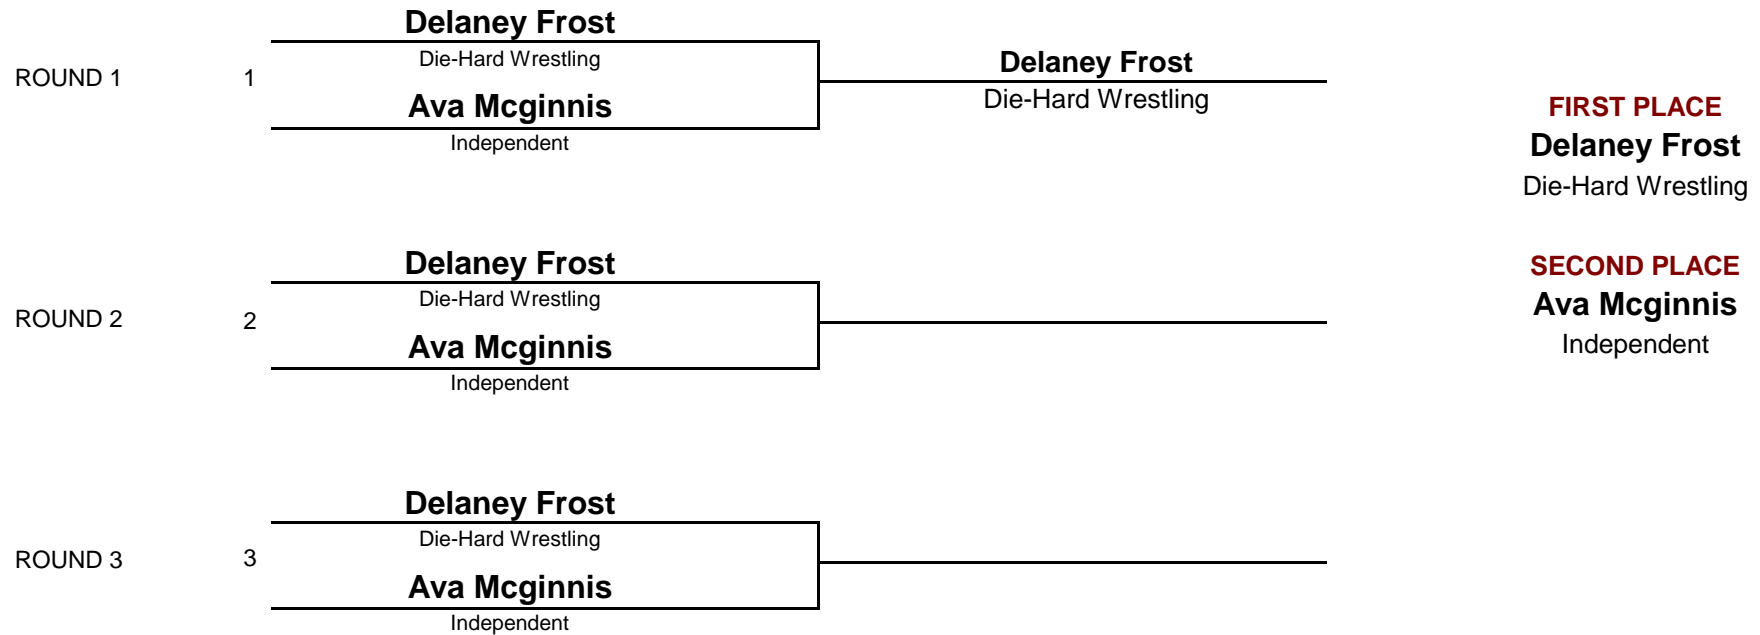

FEMALE NOV

DIVISION

100

WEIGHT

Enter Your Tournament Title Here

2-PERSON ROUND ROBIN