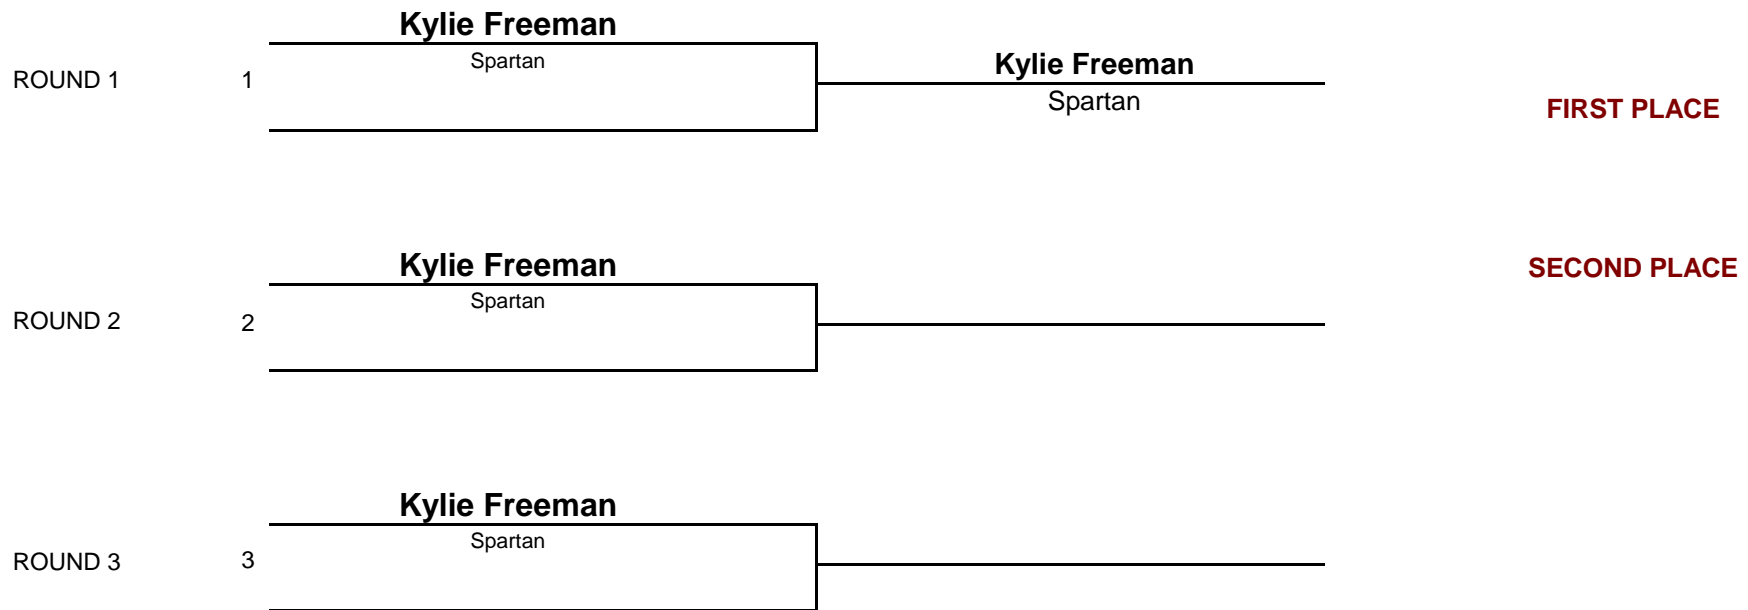

FEMALE NOV

DIVISION

122

WEIGHT

Enter Your Tournament Title Here

2-PERSON ROUND ROBIN