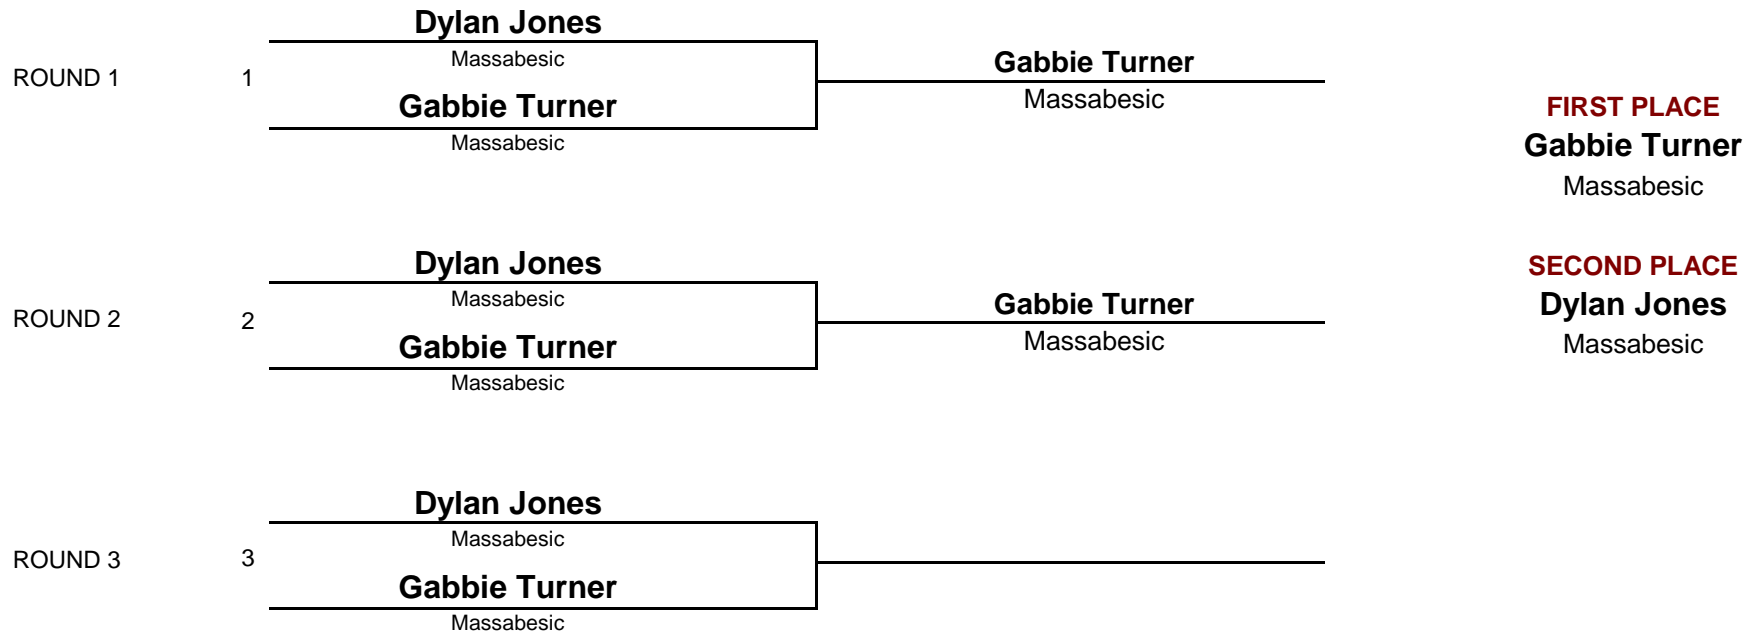

FEMALE MIDDLE

DIVISION

108

WEIGHT

Enter Your Tournament Title Here

2-PERSON ROUND ROBIN

FEMALE MIDDLE

DIVISION

118

WEIGHT

Enter Your Tournament Title Here

2-PERSON ROUND ROBIN

ROUND 1	1	AJ Kimball Die-Hard Wrestling Madolin Ripley Oceanside	Madolin Ripley Oceanside	FIRST PLACE
ROUND 2	2	AJ Kimball Die-Hard Wrestling Madolin Ripley Oceanside	Madolin Ripley Oceanside	SECOND PLACE
ROUND 3	3	AJ Kimball Die-Hard Wrestling Madolin Ripley Oceanside		