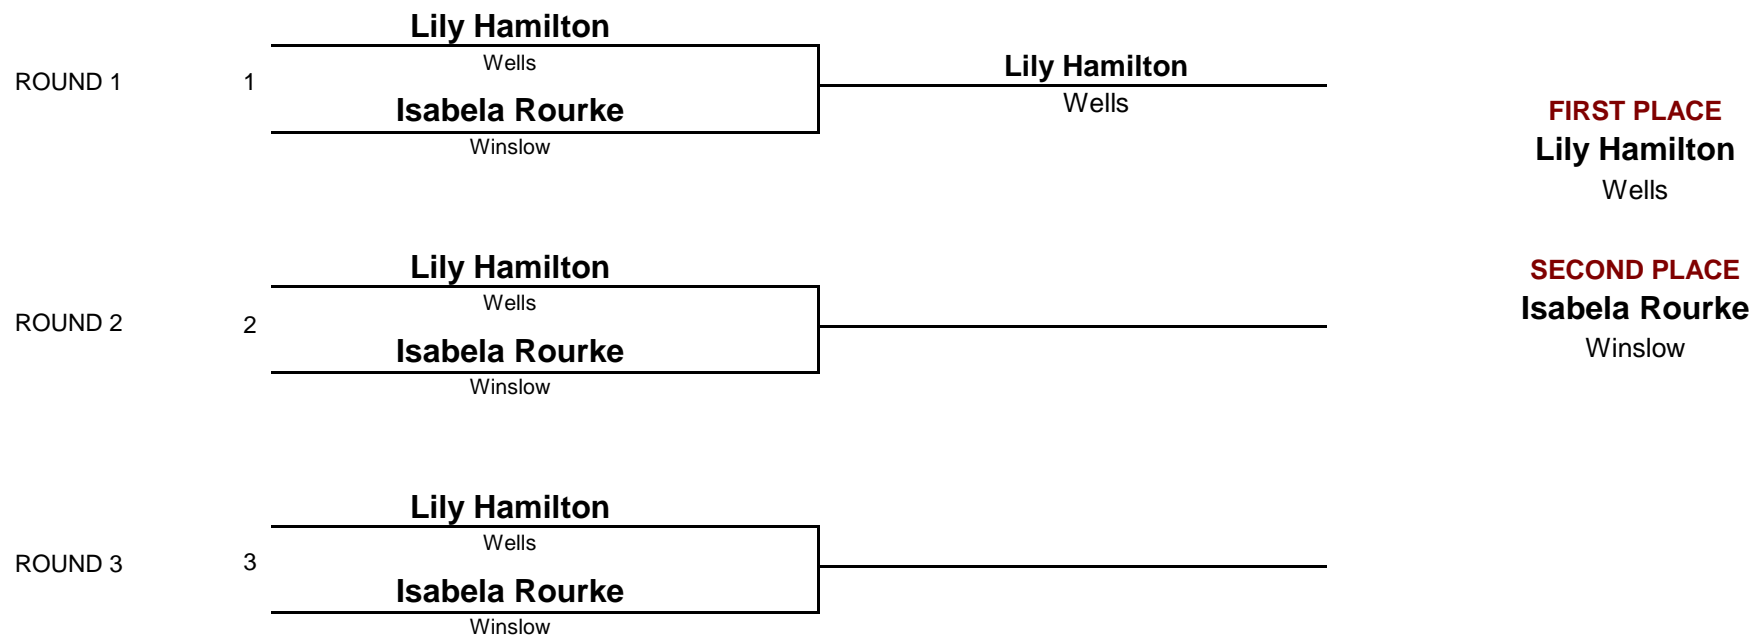

FEMALE INT

DIVISION

80

WEIGHT

Enter Your Tournament Title Here

2-PERSON ROUND ROBIN