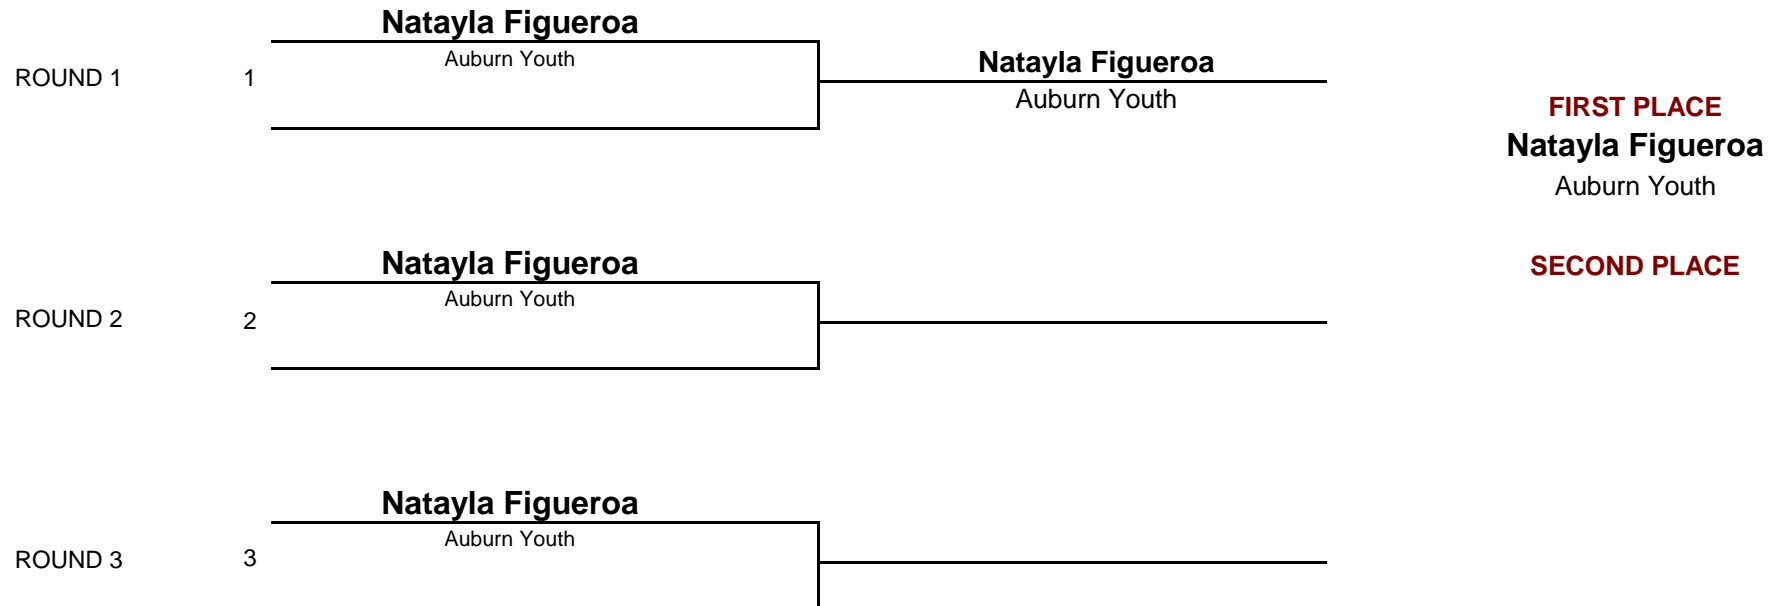

FEMALE INT

DIVISION

122

WEIGHT

Enter Your Tournament Title Here

2-PERSON ROUND ROBIN