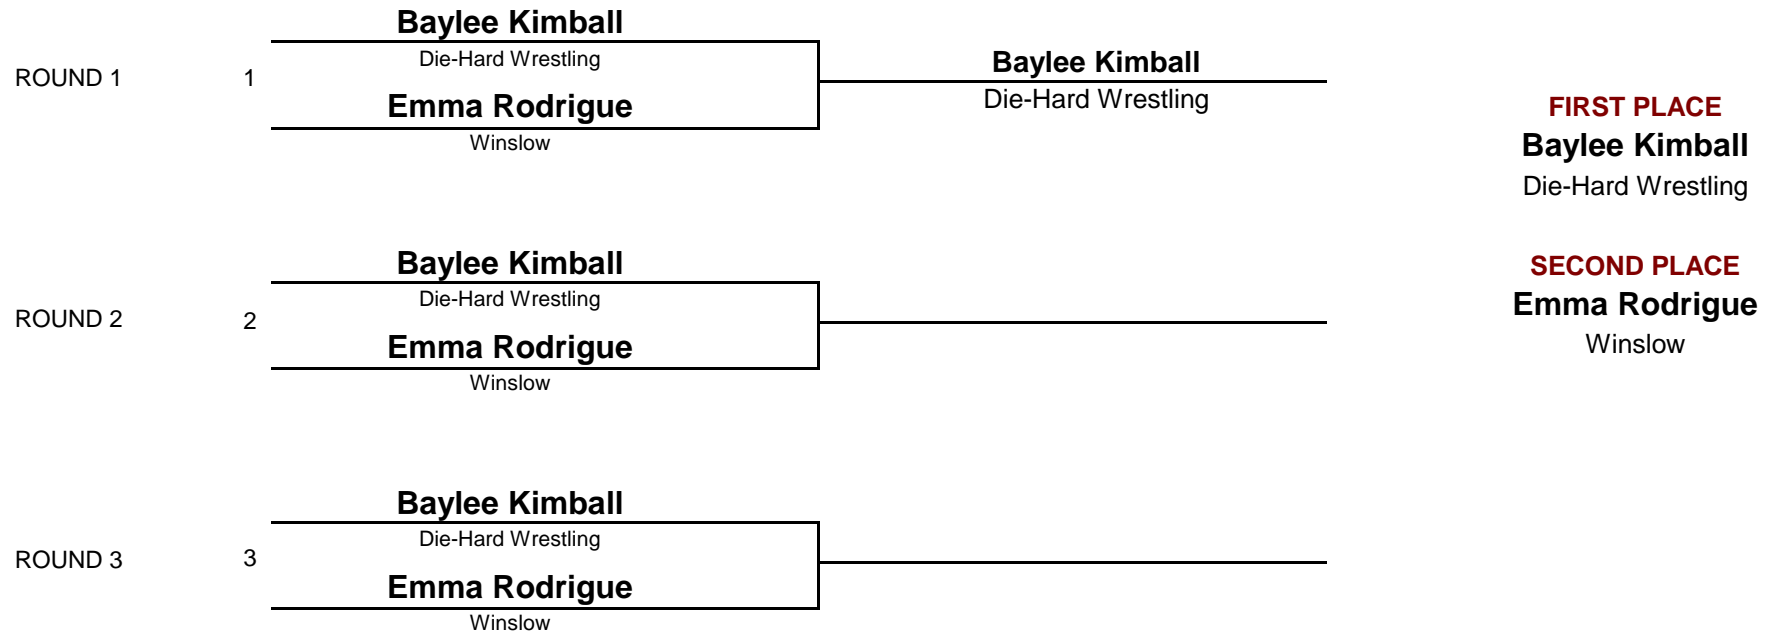

Enter Your Tournament Title Here

2-PERSON ROUND ROBIN

FEMALE NOV

DIVISION

80

WEIGHT

Enter Your Tournament Title Here

2-PERSON ROUND ROBIN