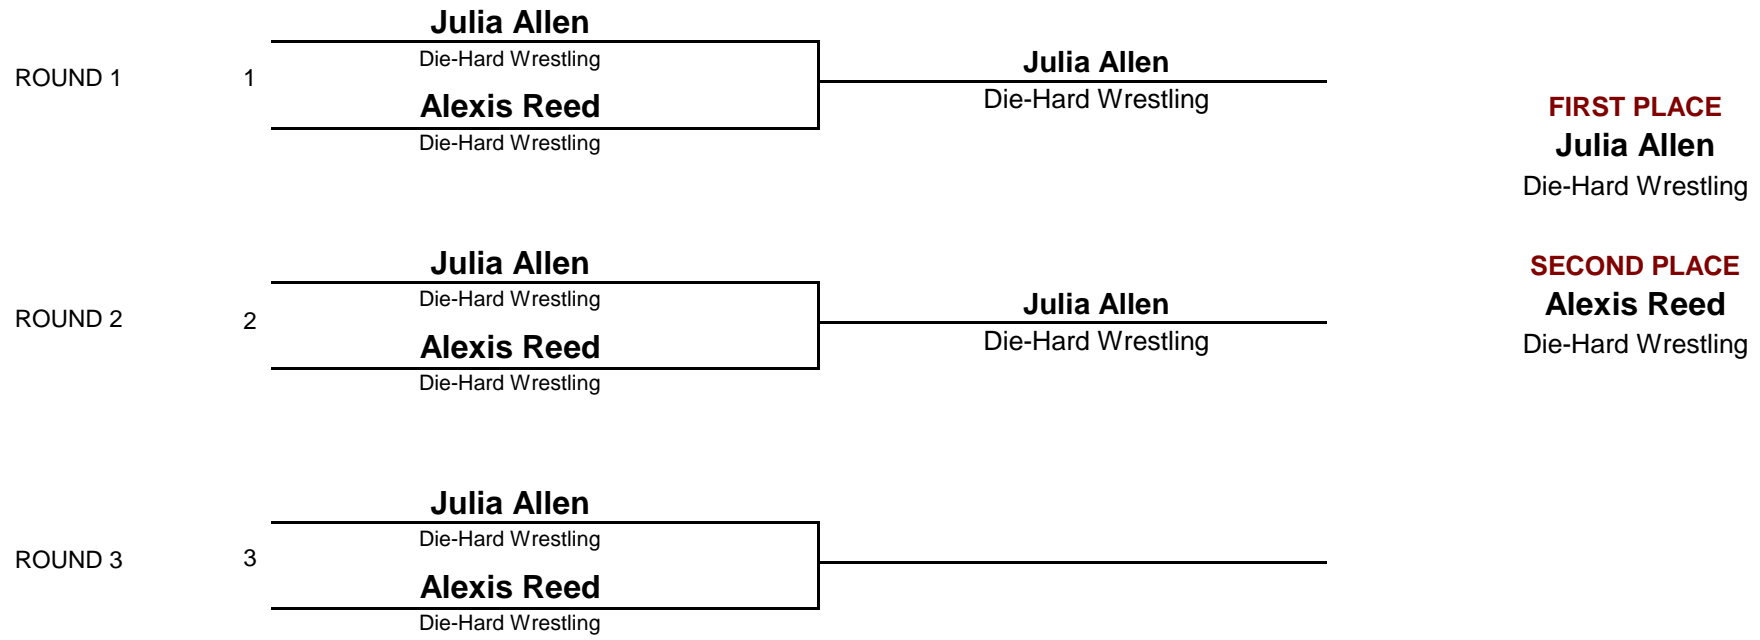

FEMALE NOV

DIVISION

73

WEIGHT

Enter Your Tournament Title Here

2-PERSON ROUND ROBIN