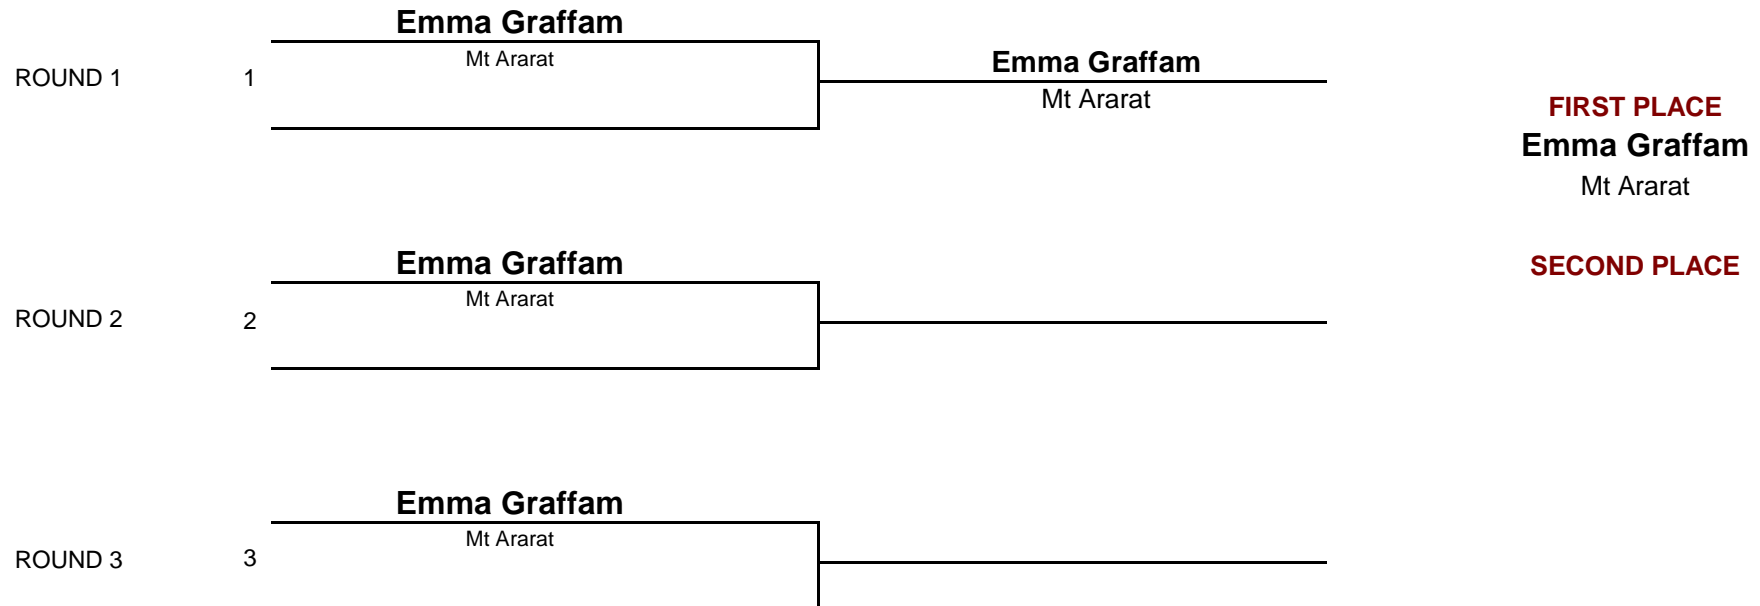

Enter Your Tournament Title Here

2-PERSON ROUND ROBIN

FEMALE INT

DIVISION

90

WEIGHT

Enter Your Tournament Title Here

2-PERSON ROUND ROBIN

FEMALE INT

DIVISION

100

WEIGHT

Enter Your Tournament Title Here

2-PERSON ROUND ROBIN

FEMALE INT

DIVISION