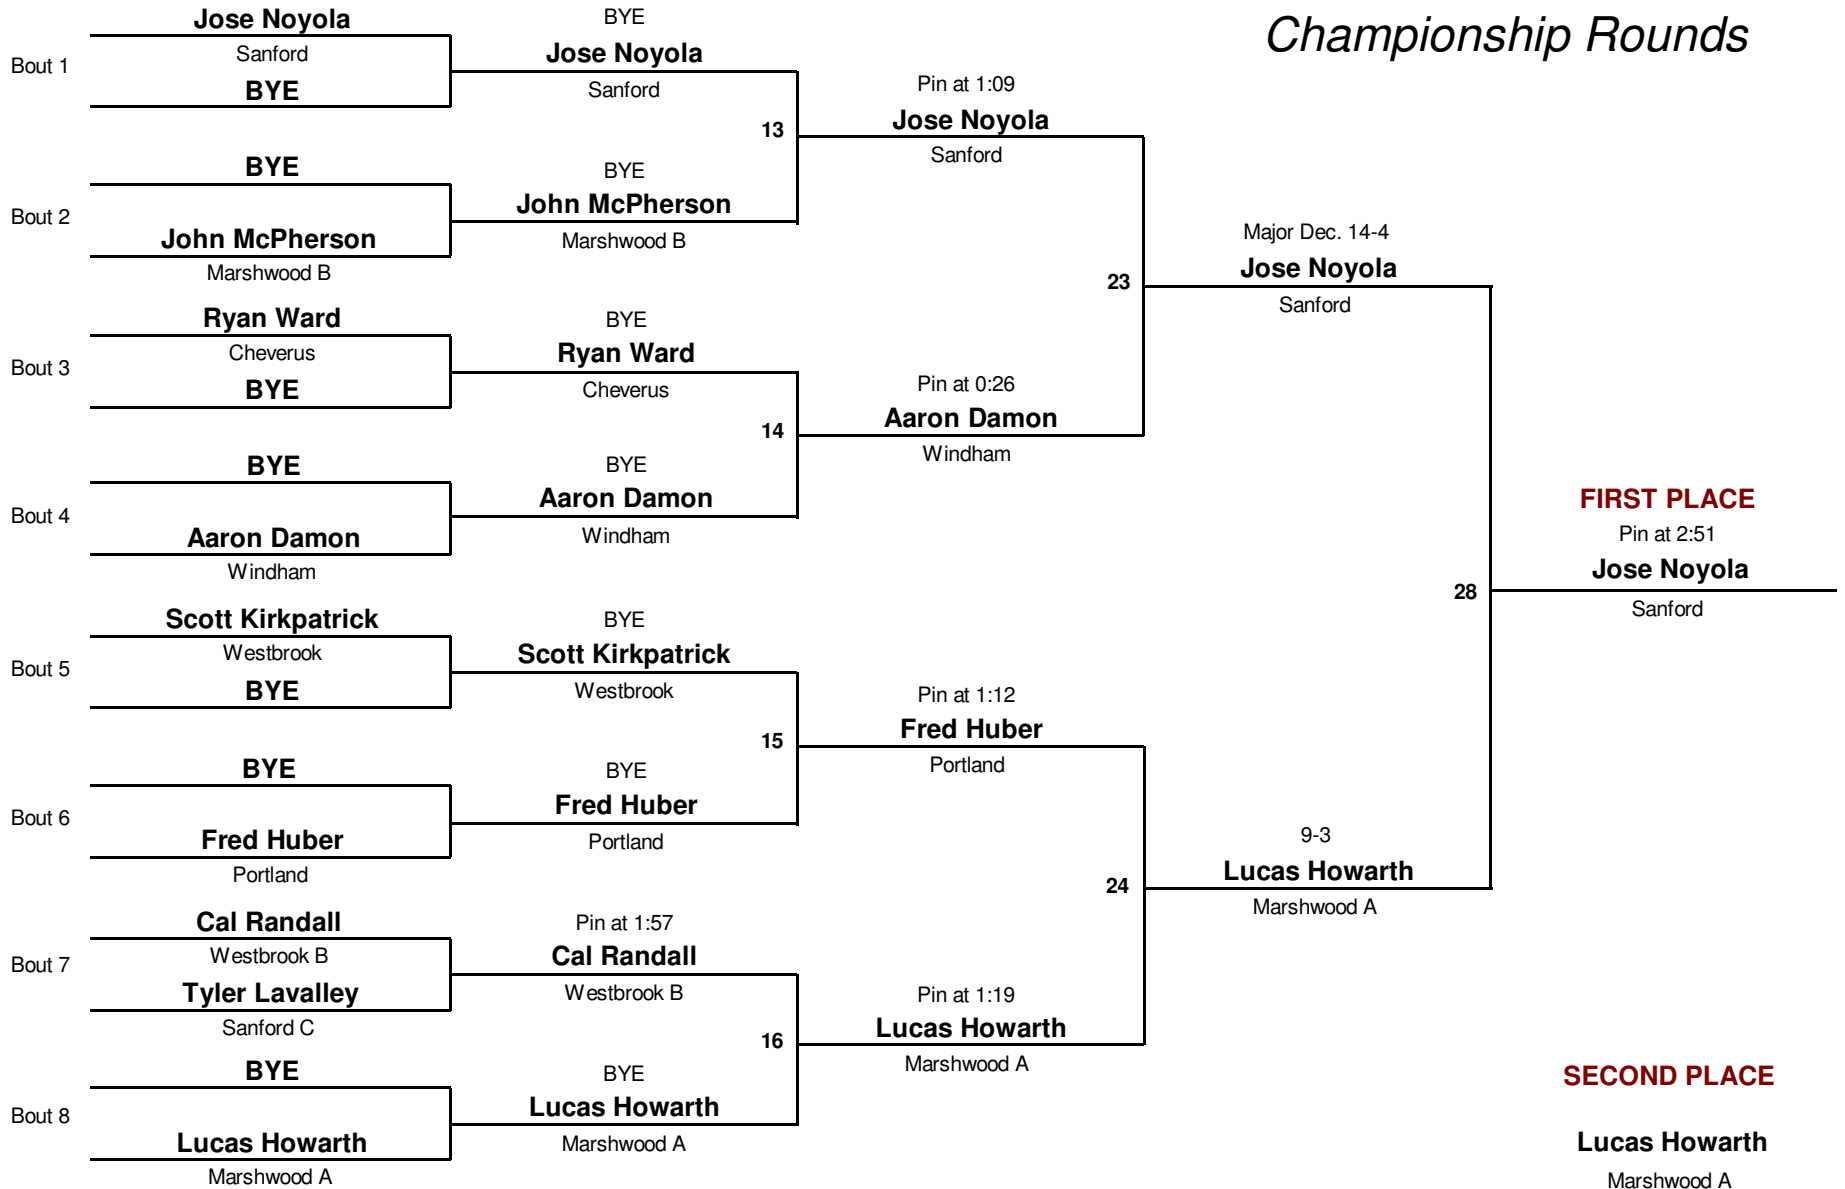

HIGH SCHOOL

135.0

Southern Maine Classic 2010

DIVISION

WEIGHT

January 30, 2010

Championship Rounds