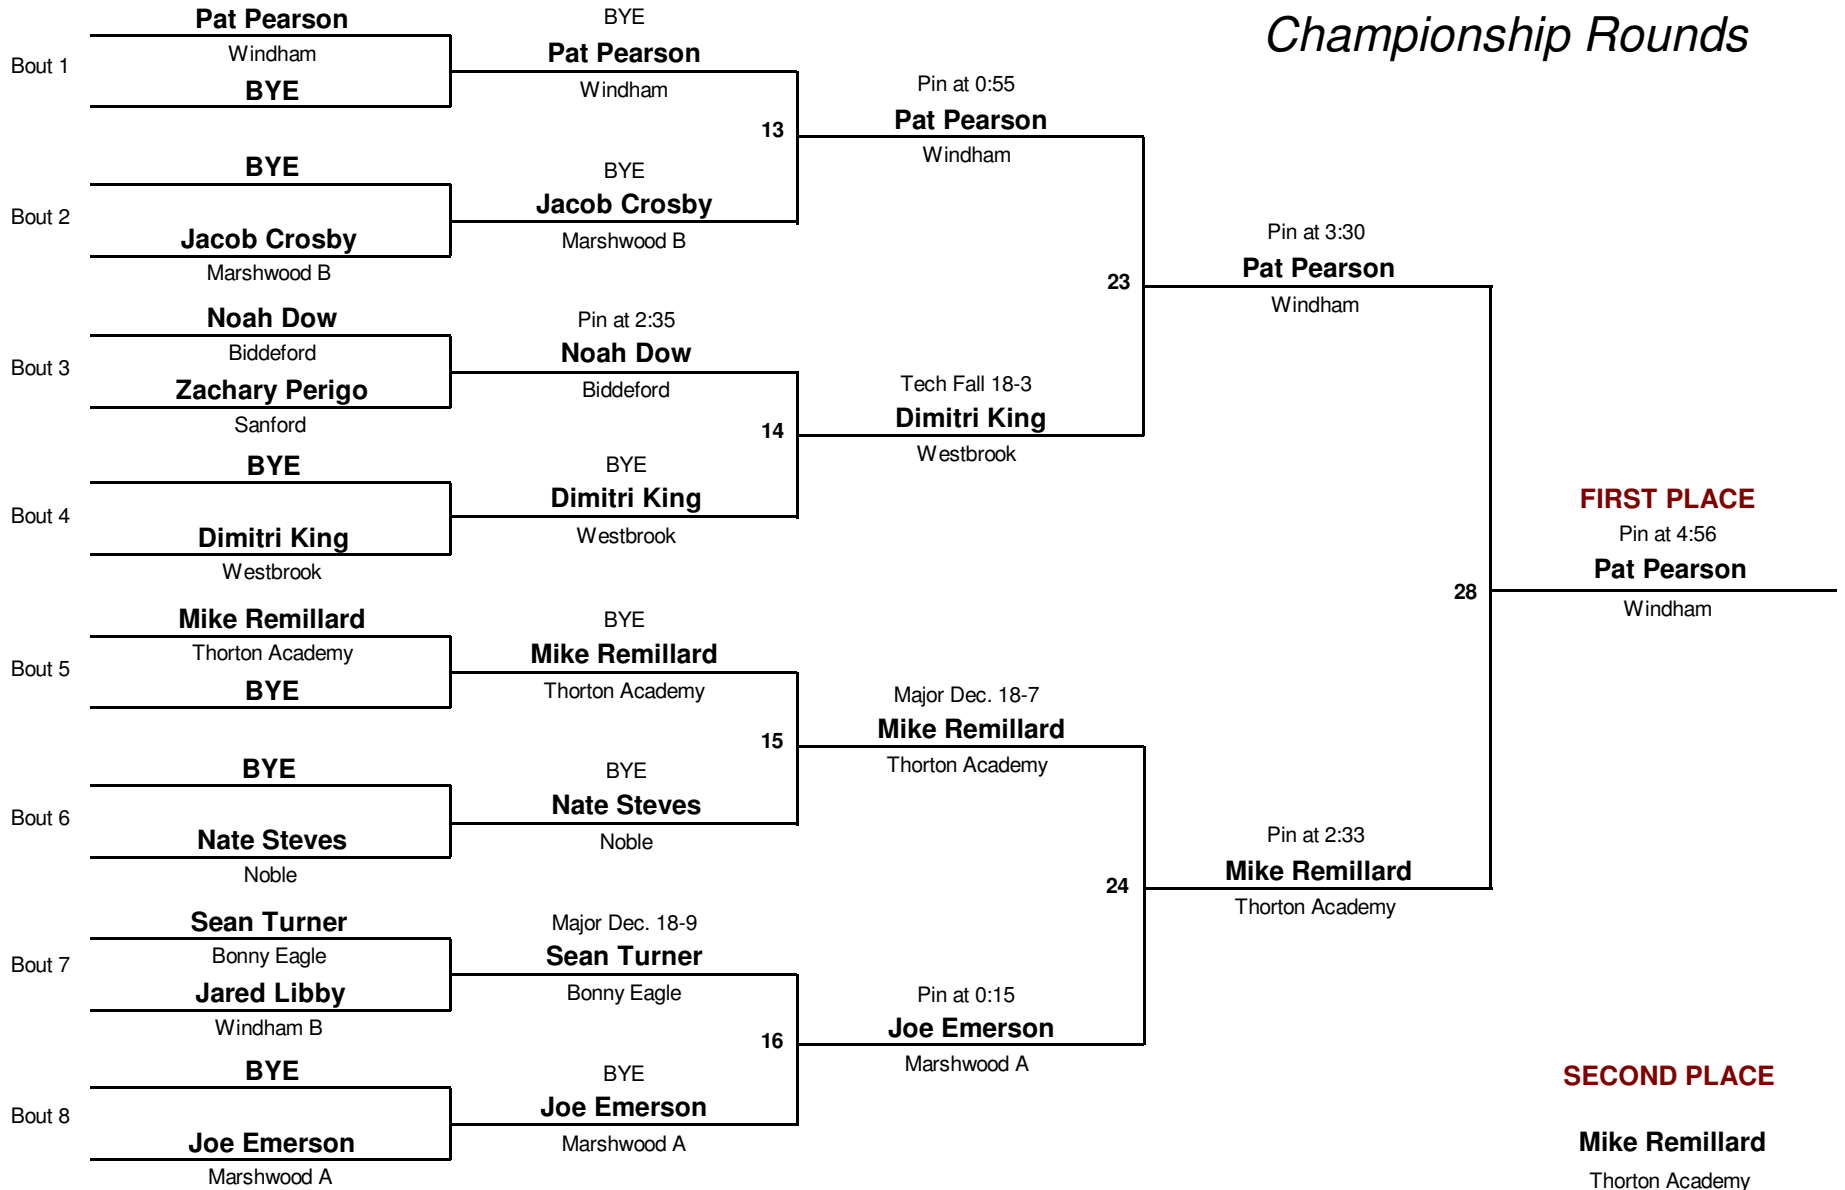

HIGH SCHOOL

171.0

Southern Maine Classic 2010

DIVISION

WEIGHT

January 30, 2010

Championship Rounds