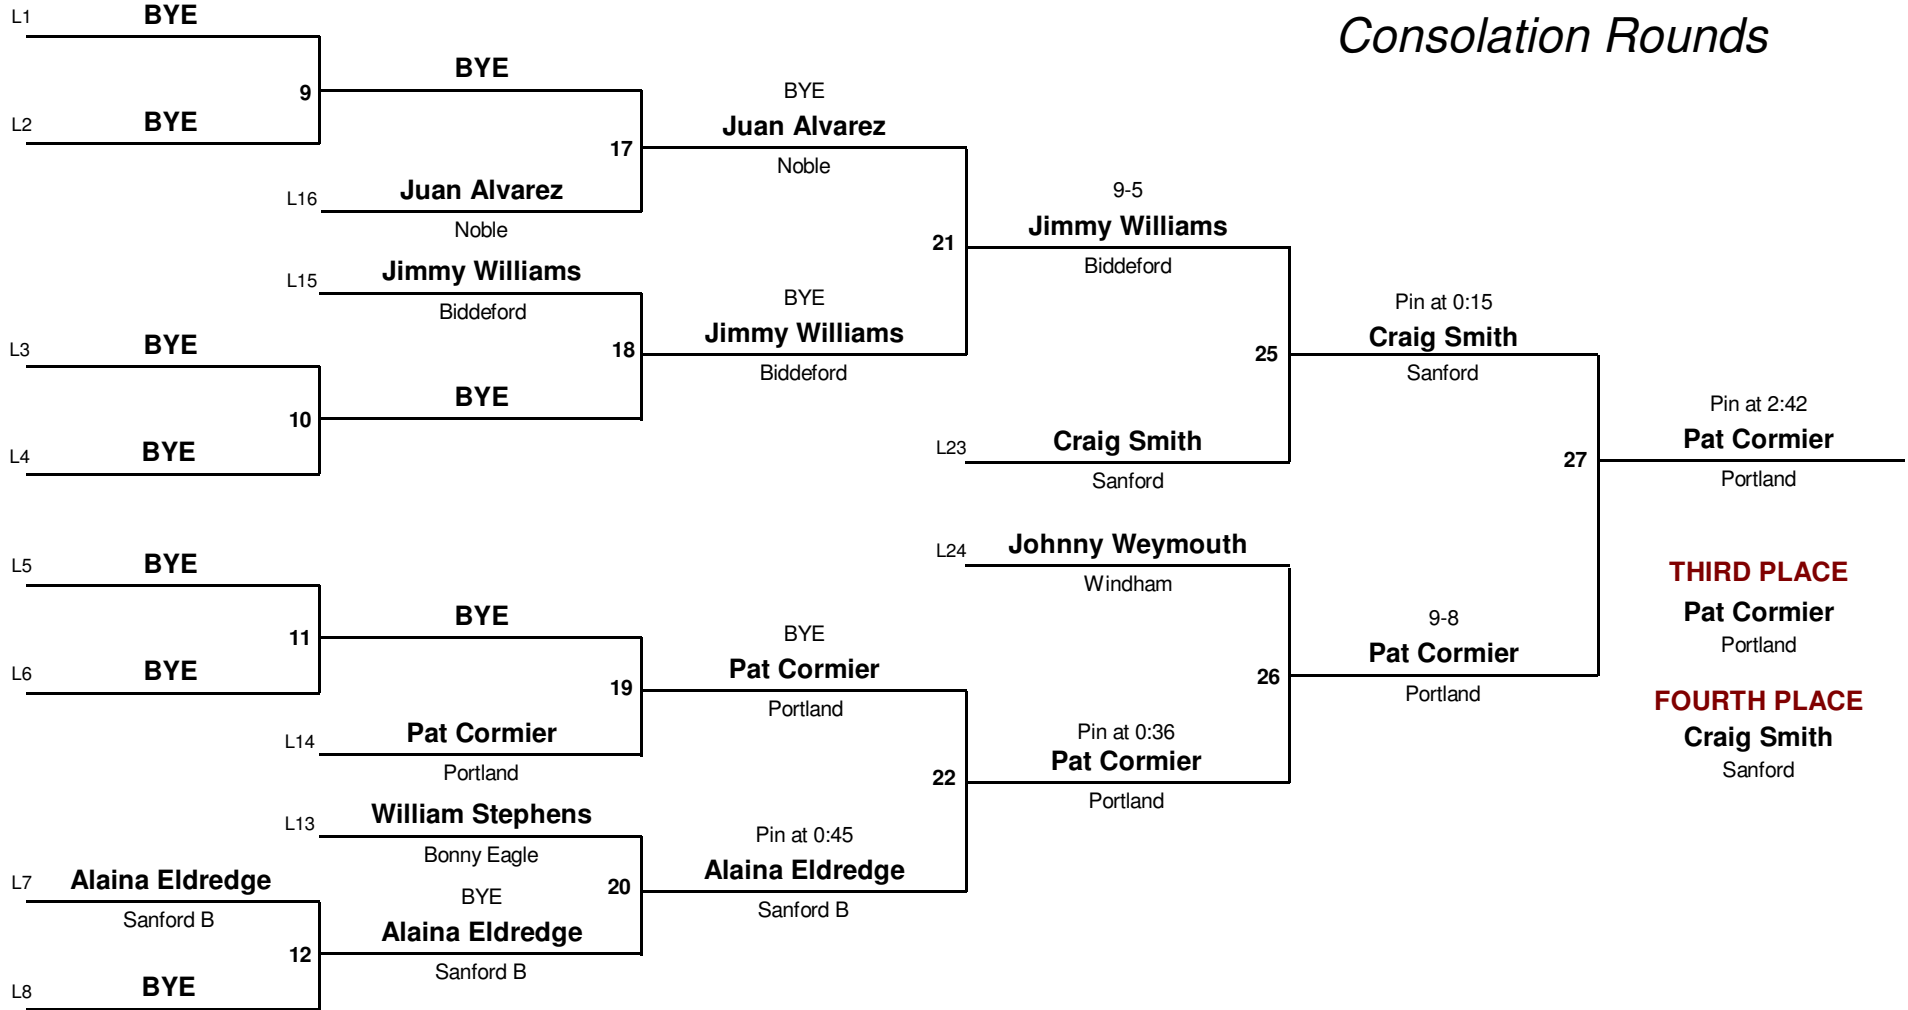

HIGH SCHOOL

DIVISION

140.0

WEIGHT

Southern Maine Classic 2010

January 30, 2010

Consolation Rounds