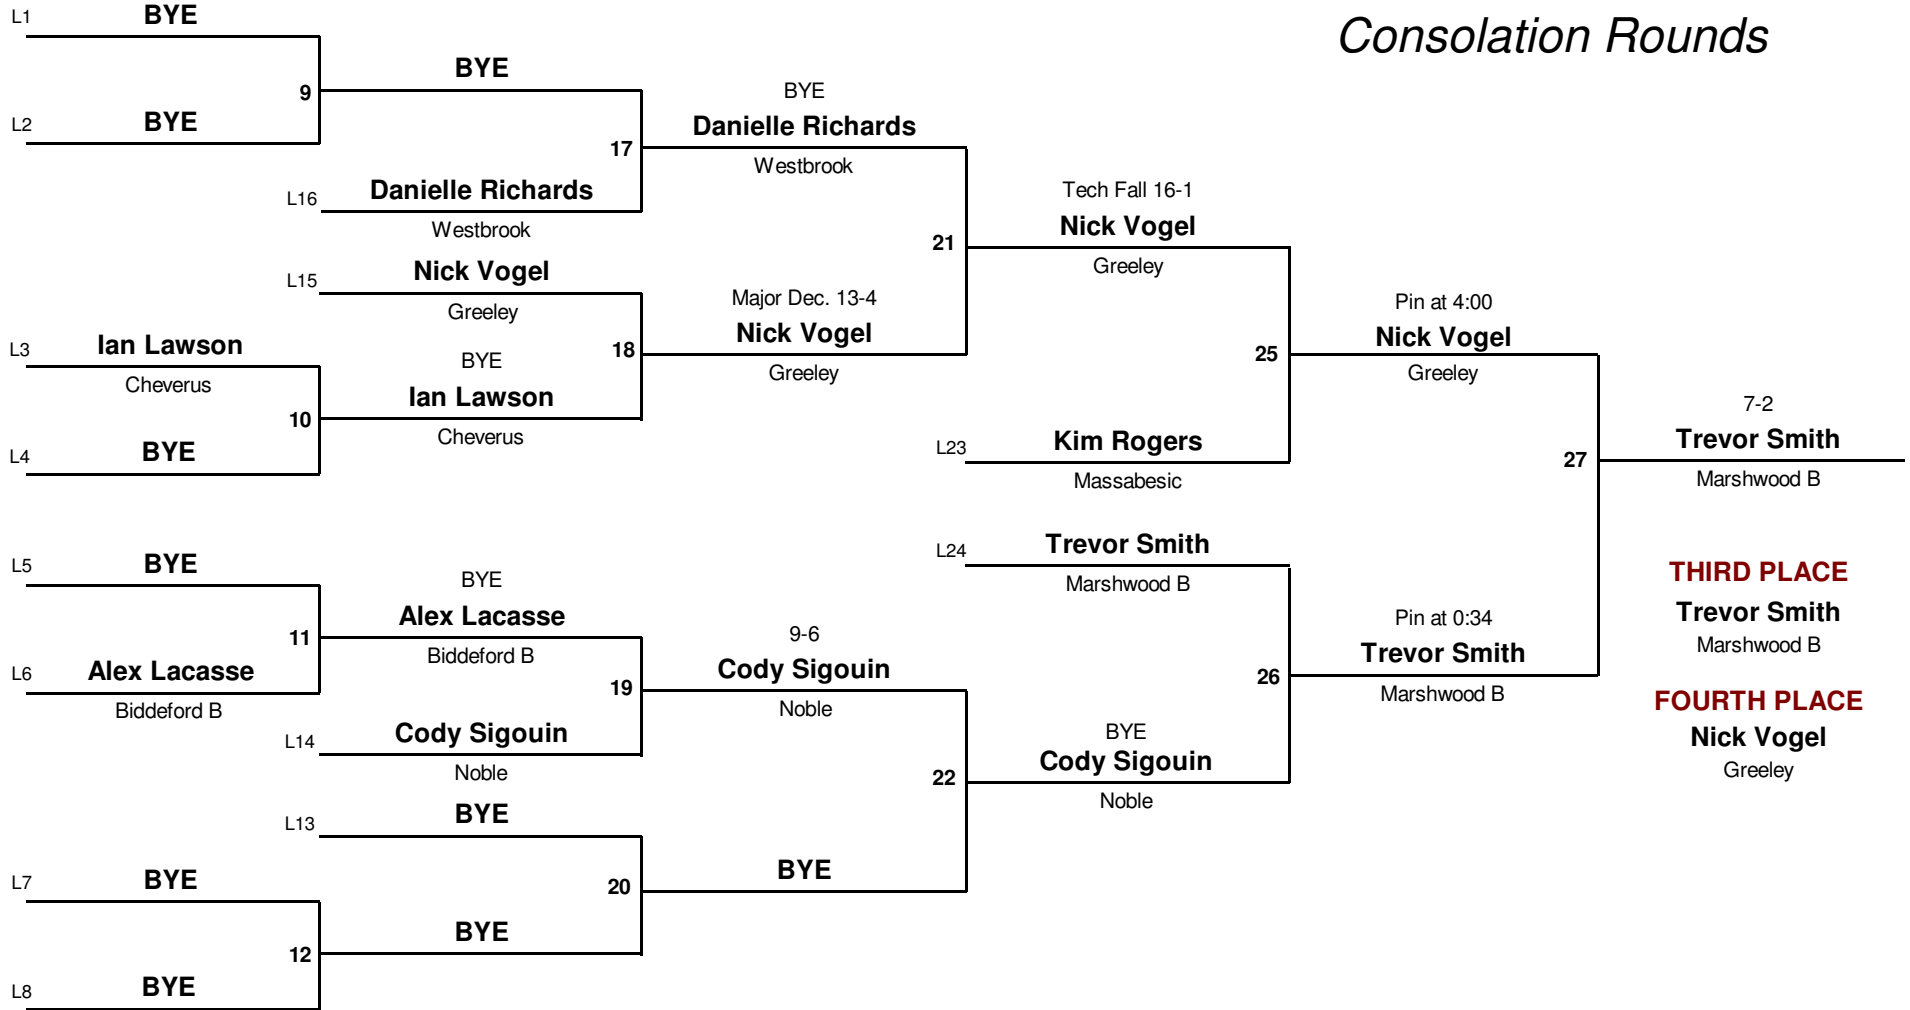

HIGH SCHOOL

DIVISION

119.0

WEIGHT

Southern Maine Classic 2010

January 30, 2010

Consolation Rounds