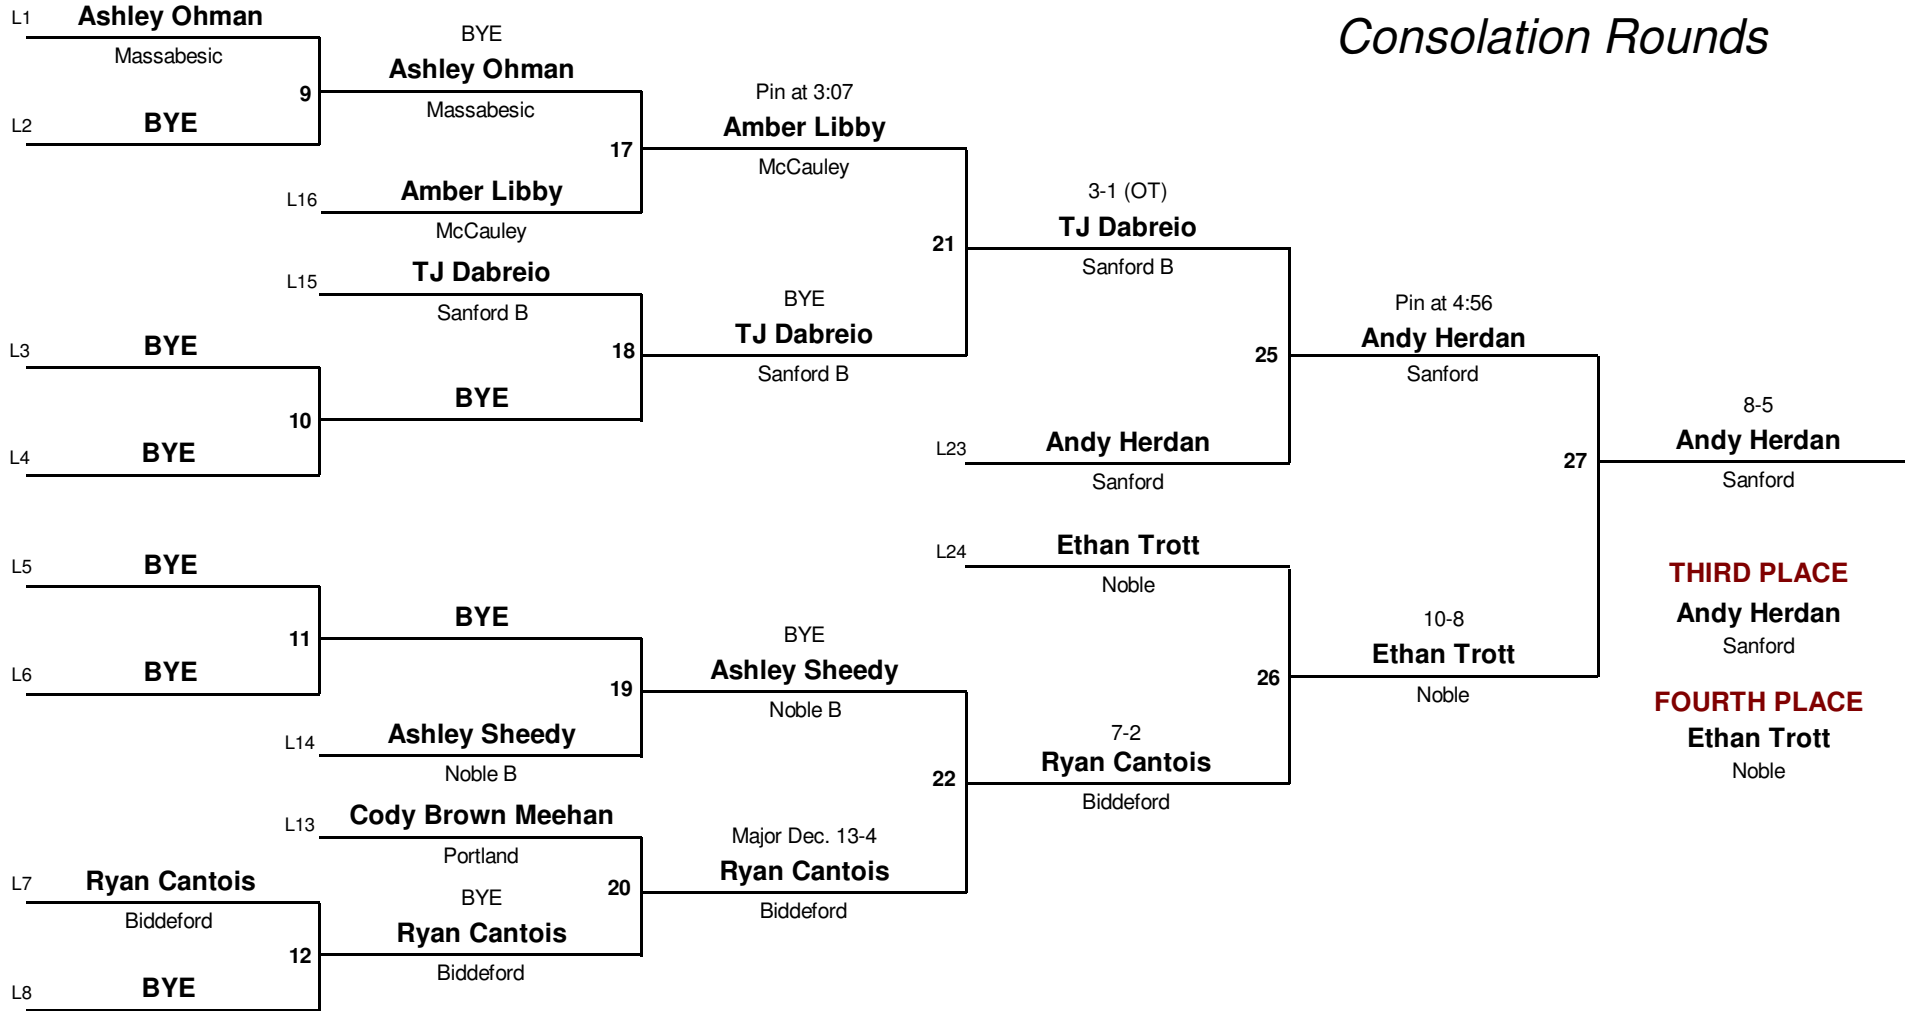

HIGH SCHOOL

DIVISION

112.0

WEIGHT

Southern Maine Classic 2010

January 30, 2010

Consolation Rounds