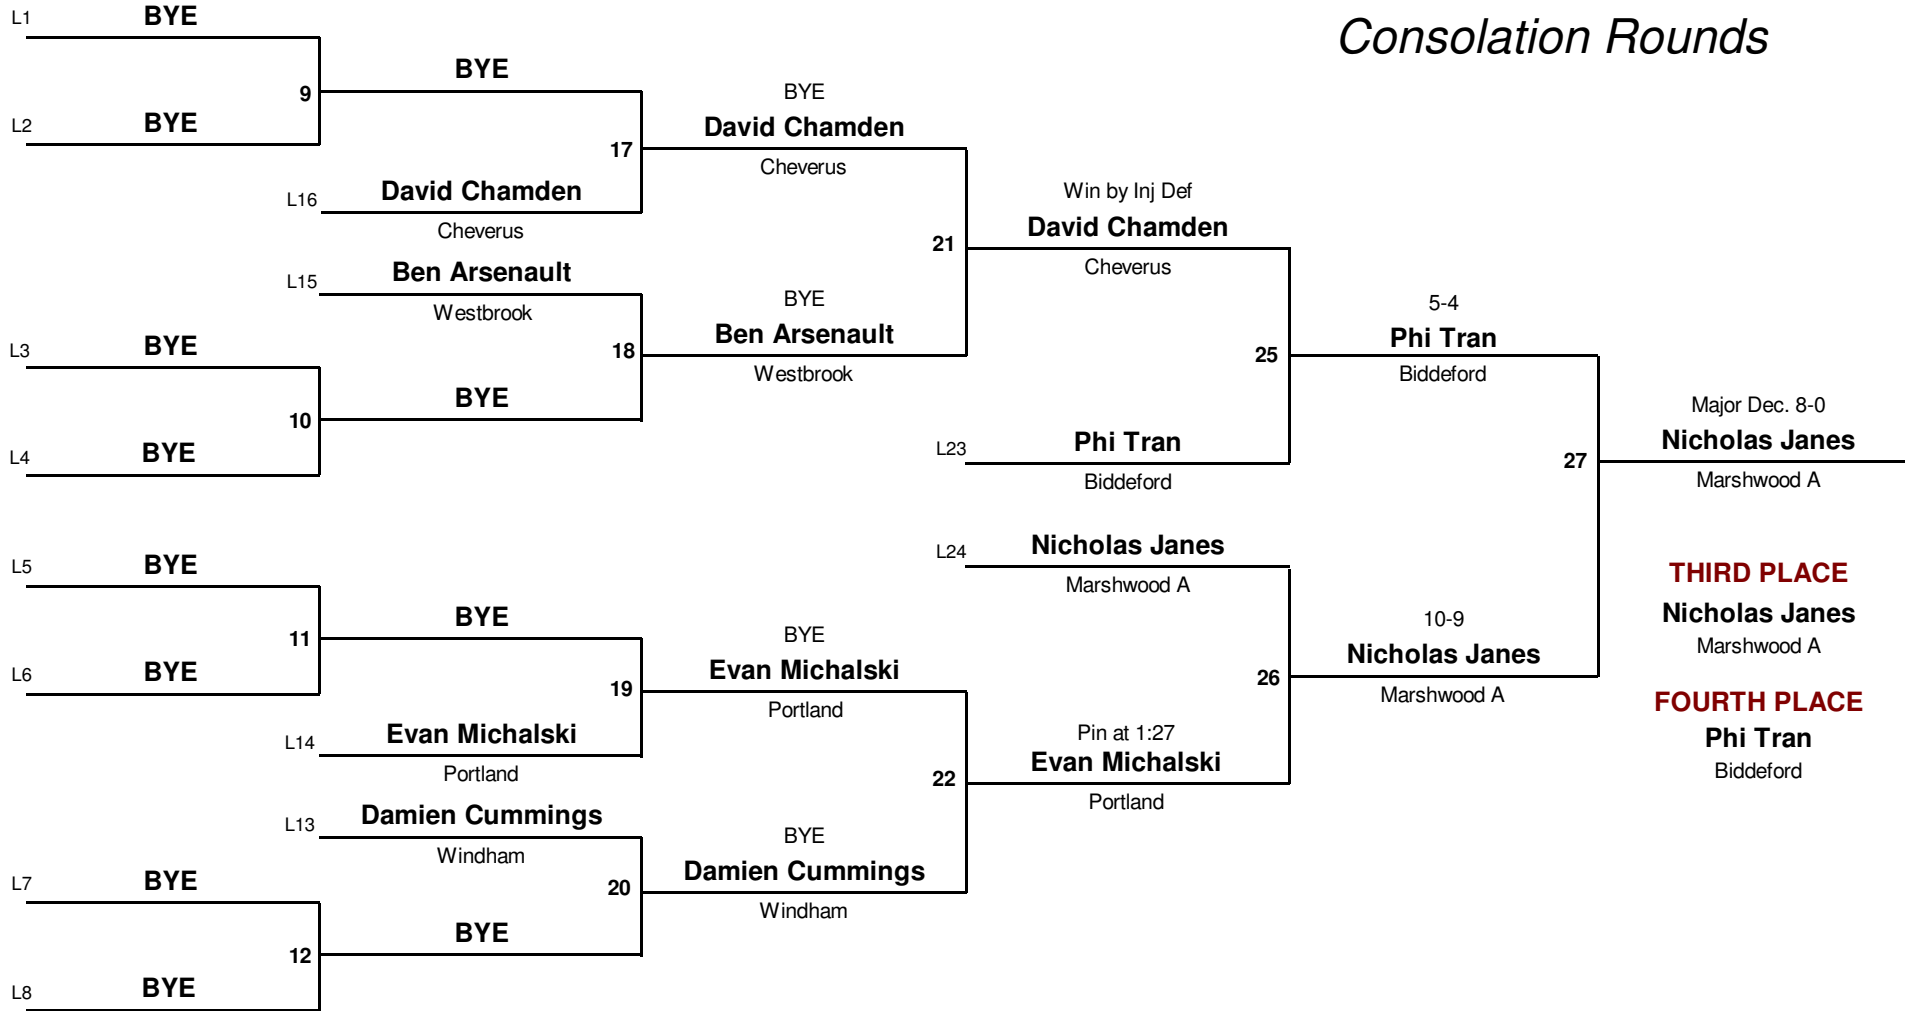

HIGH SCHOOL

DIVISION

125.0

WEIGHT

Southern Maine Classic 2010

January 30, 2010