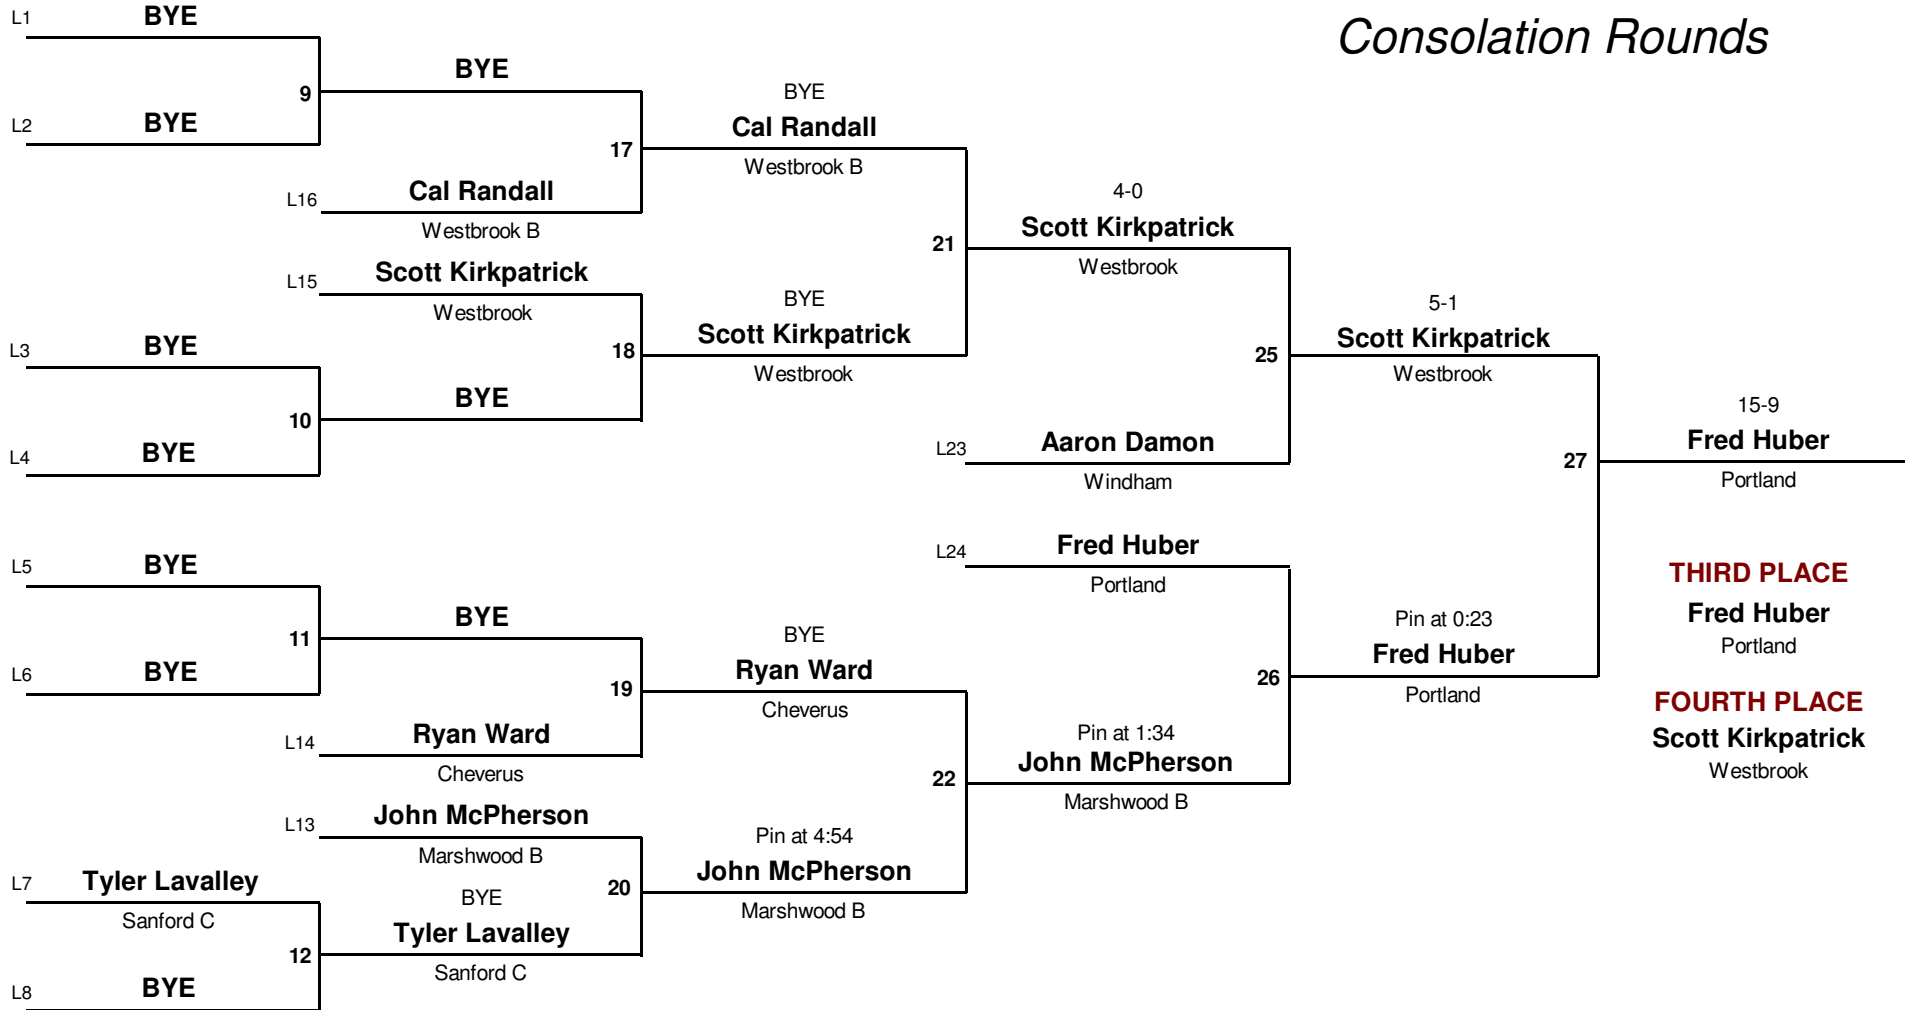

HIGH SCHOOL

DIVISION

135.0

WEIGHT

Southern Maine Classic 2010

January 30, 2010