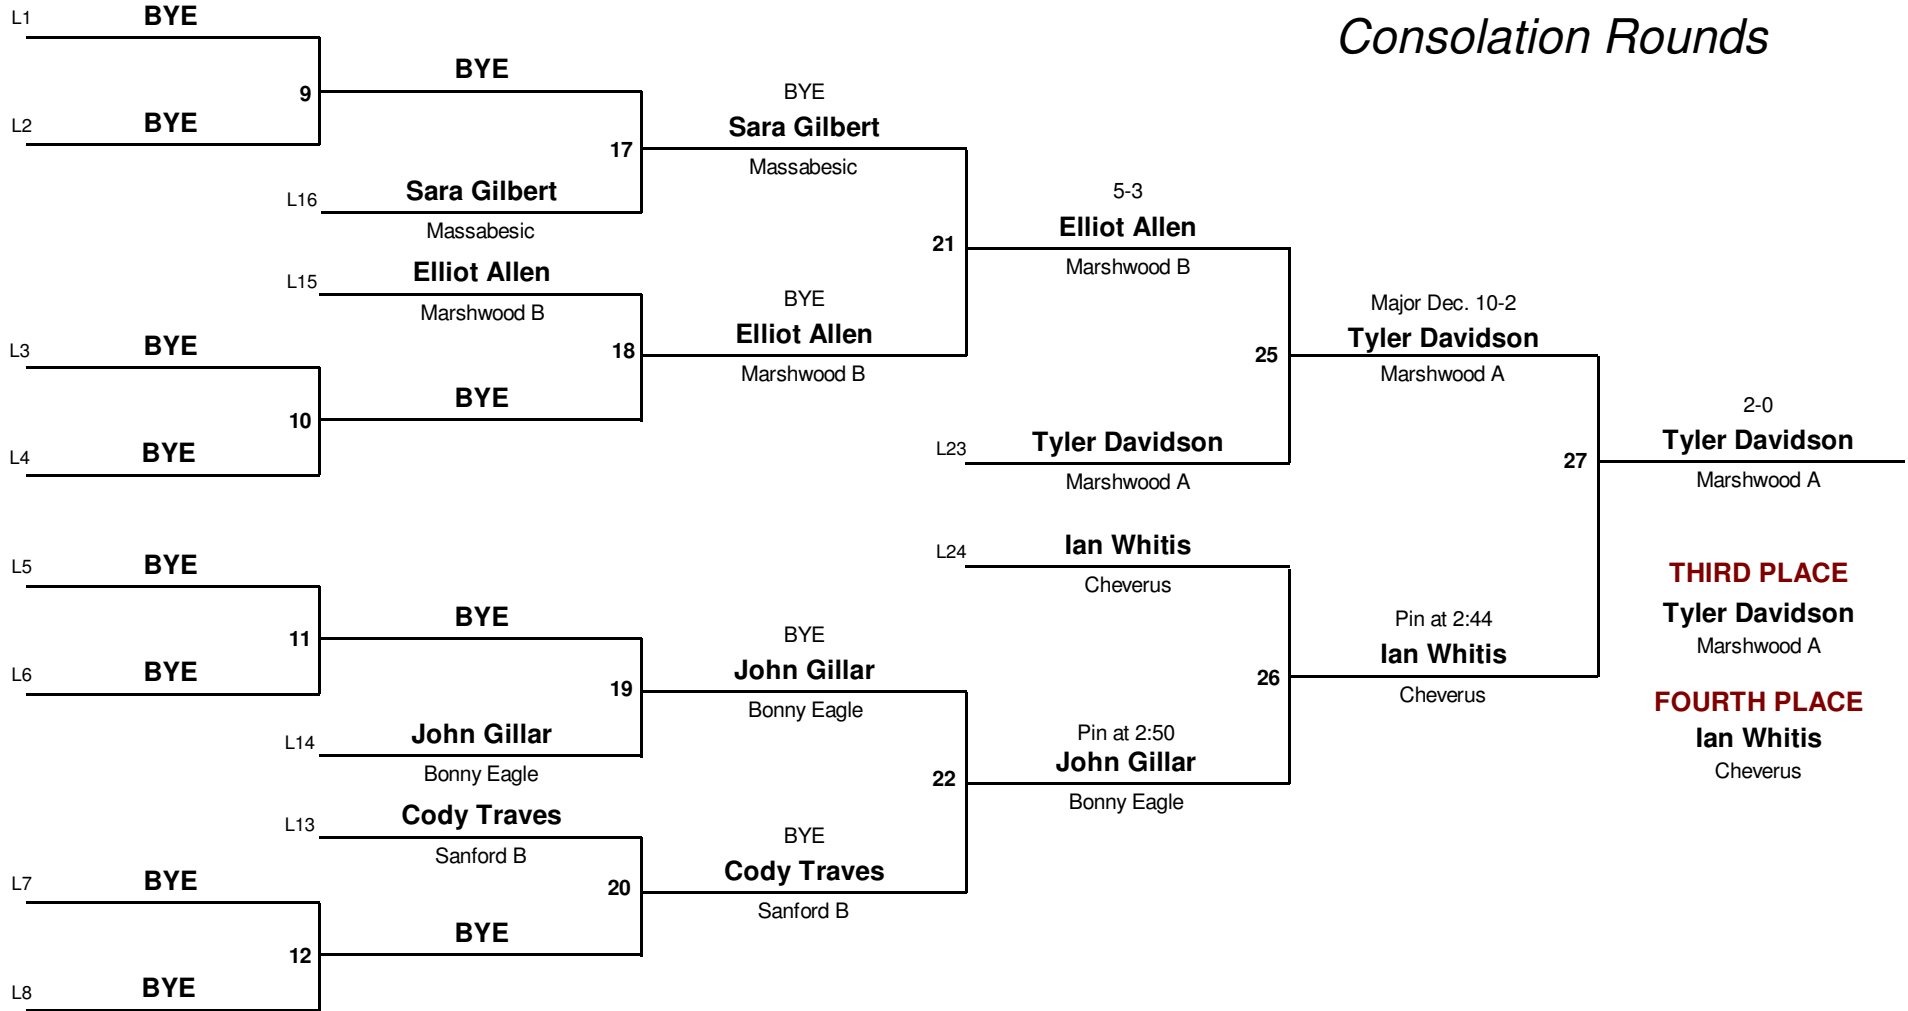

HIGH SCHOOL

DIVISION

103.0

WEIGHT

Southern Maine Classic 2010

January 30, 2010

Consolation Rounds