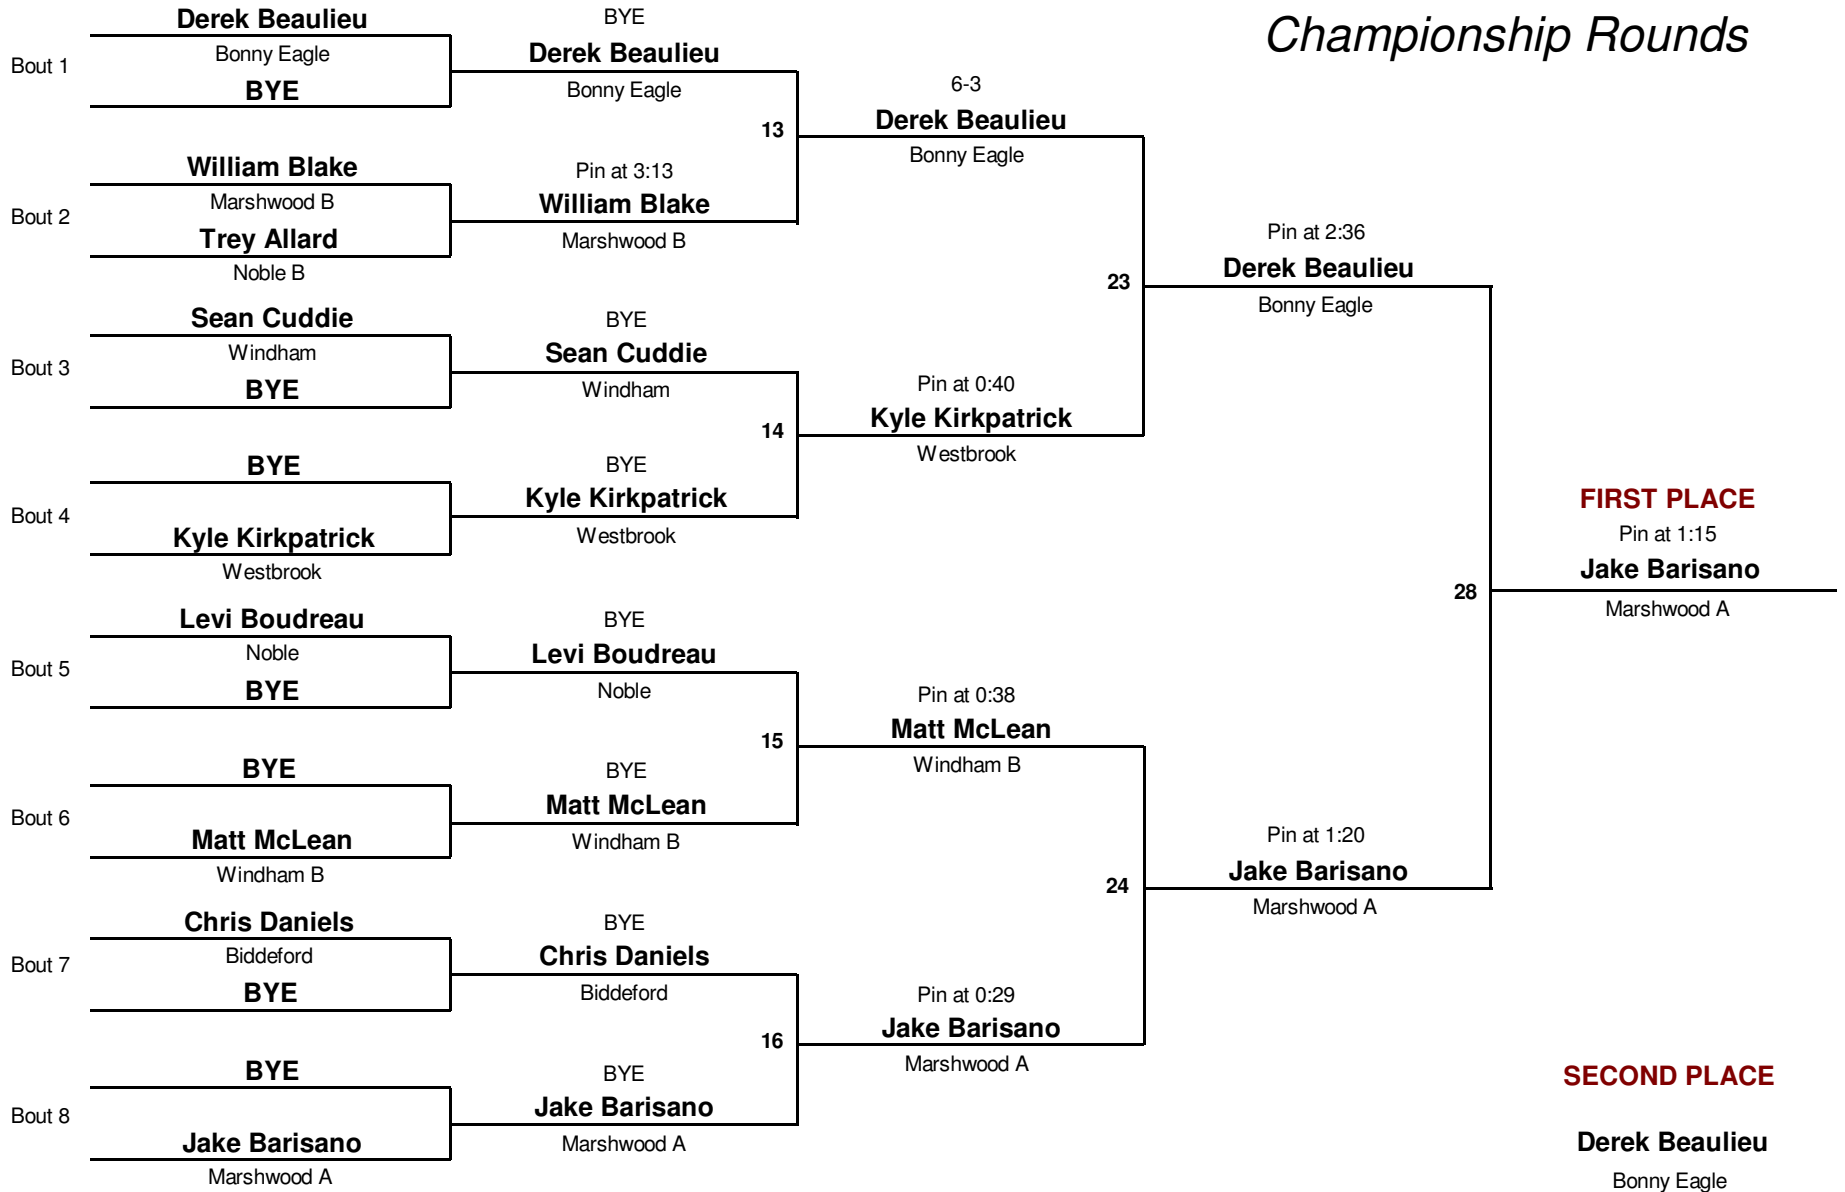

HIGH SCHOOL

189.0

Southern Maine Classic 2010

DIVISION

WEIGHT

January 30, 2010

Championship Rounds