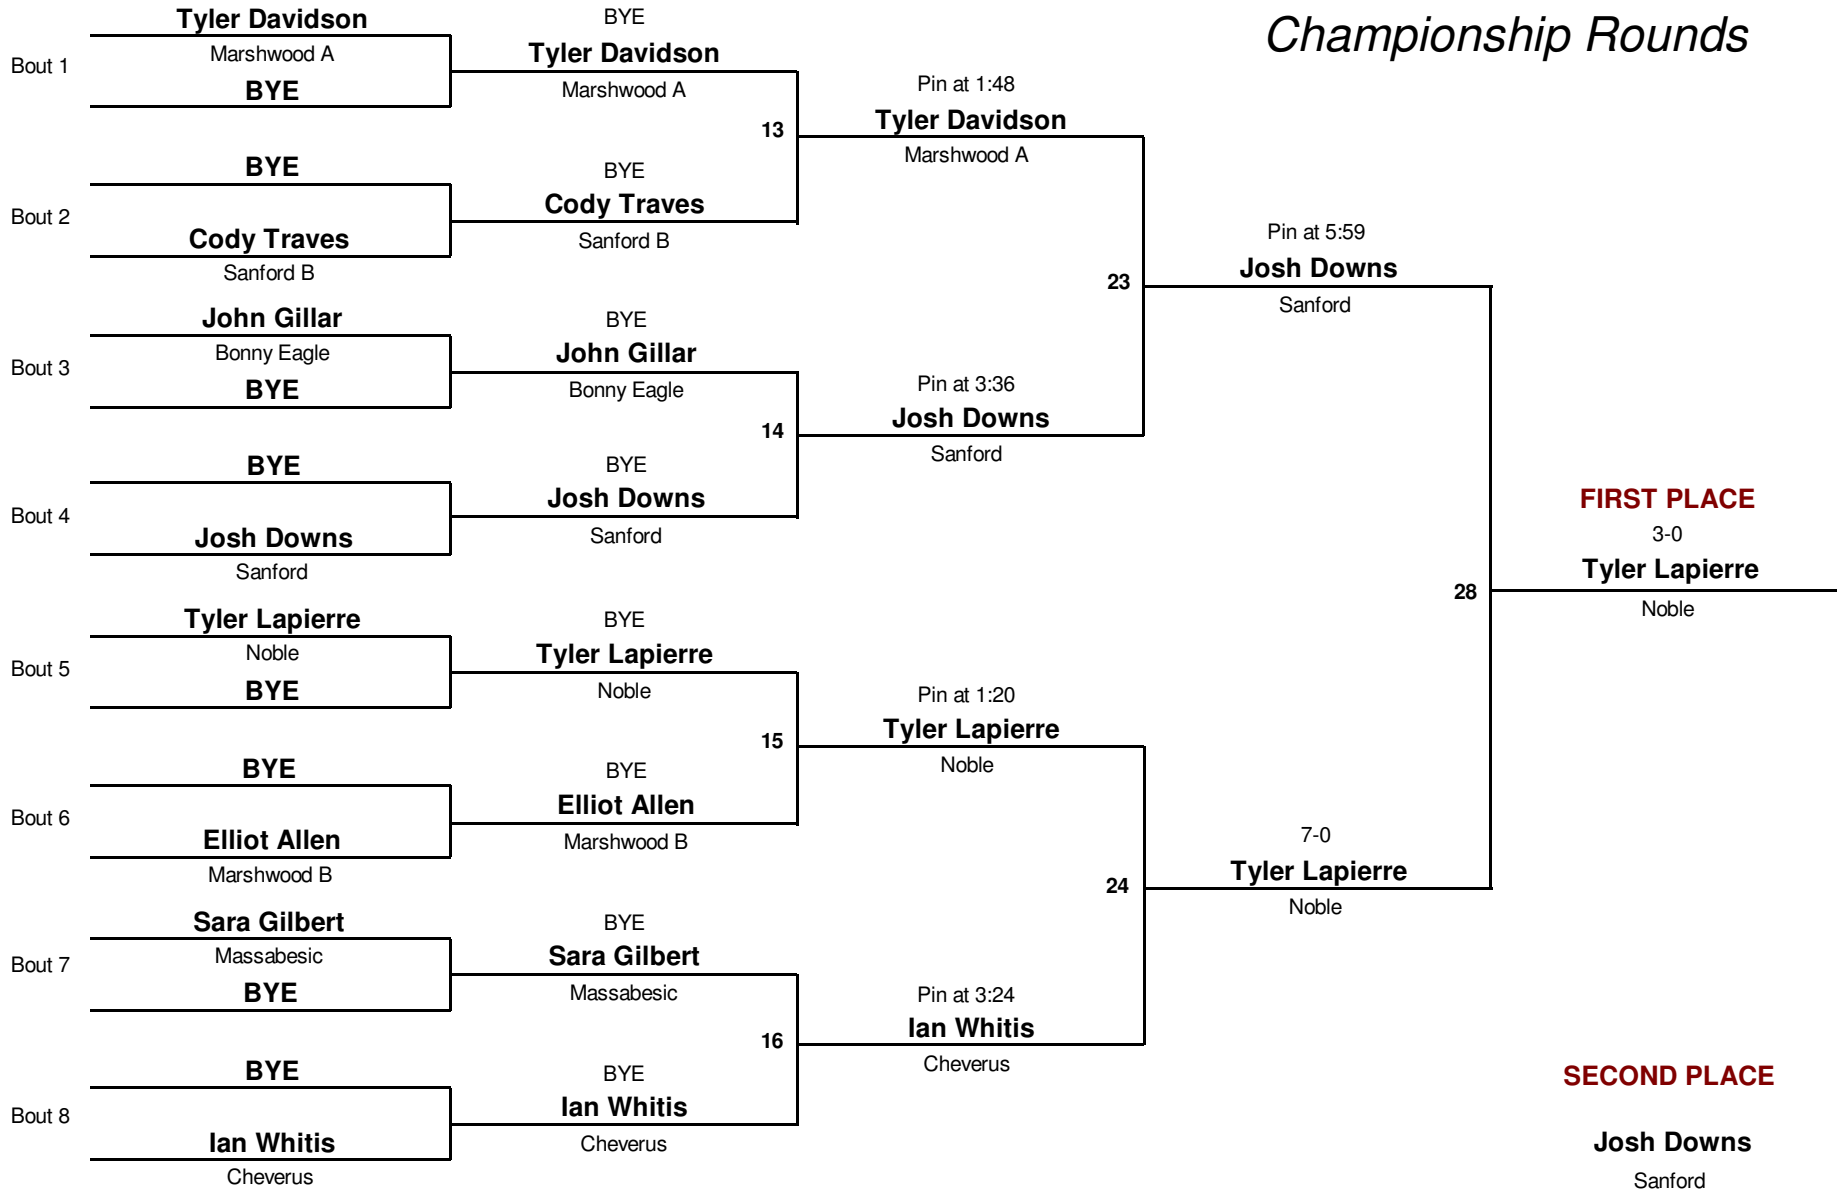

Southern Maine Classic

January 30, 2010

Championship Finals

103 lb. Tyler Lapierre (Noble) def. Josh Downs (Sanford) 3-0
112 lb. Terrance O'Brien (Marshwood A) def. Shane Caron (Massabesic B) Pin at 4:35
119 lb. Kyle Mains (Bonny Eagle) def. Matthew Jenkins (Marshwood A) Pin at 2:46
125 lb. Devin Coleman (Noble) def. William Bellottie (Marshwood B) 7-1
130 lb. Craig DiBiase (Westbrook) def. Caleb Jones (Marshwood A) 7-4
135 lb. Jose Noyola (Sanford) def. Lucas Howarth (Marshwood A) Pin at 2:51
140 lb. John Carmihalis (Massabesic) def. Jeff Hatheway (Marshwood A) 6-4 (OT)
145 lb. Matthew Edwards (Marshwood A) def. Ian L'Heureux (Sanford) 2-0
152 lb. Derek Vermette (Biddeford) def. Joe Chute (Windham) 10-4
160 lb. Connor Bogan (Sanford) def. Christian Coons (Windham) 6-2
171 lb. Pat Pearson (Windham) def. Mike Remillard (Thorton Academy) Pin at 4:56
189 lb. Jake Barisano (Marshwood A) def. Derek Beaulieu (Bonny Eagle) Pin at 1:15
215 lb. Nick Ricker (Marshwood A) def. Kevin Collins (Noble) 10-6
285 lb. Josh Perschy (Marshwood A) def. Matt Brunelle (Noble) Pin at 1:01

Consolation Finals

103 lb. Tyler Davidson (Marshwood A) def. Ian Whitis (Cheverus) 2-0
112 lb. Andy Herdan (Sanford) def. Ethan Trott (Noble) 8-5
119 lb. Trevor Smith (Marshwood B) def. Nick Vogel (Greeley) 7-2
125 lb. Nicholas Janes (Marshwood A) def. Phi Tran (Biddeford) Major Dec. 8-0
130 lb. Jared Malier (Windham) def. Jake Dexter (Sanford) 11-4
135 lb. Fred Huber (Portland) def. Scott Kirkpatrick (Westbrook) 15-9
140 lb. Pat Cormier (Portland) def. Craig Smith (Sanford) Pin at 2:42
145 lb. Manny Vincent (Westbrook) def. Dillon Henry (Windham) Major Dec. 18-4
152 lb. Tyler Murray (Bonny Eagle) def. Ryan Stacy (Marshwood A) 2-1
160 lb. Troy Fogg (Westbrook) def. Jacob Guimond (Noble) Major Dec. 11-2
171 lb. Dimitri King (Westbrook) def. Joe Emerson (Marshwood A) Pin at 0:54
189 lb. Matt McLean (Windham B) def. Kyle Kirkpatrick (Westbrook) Pin at 3:44
215 lb. Devon Grant (Westbrook) def. Rian Haskell (Biddeford) Pin at 2:53
285 lb. Nate Porter (Portland) def. Alex Hanna (Sanford) 4-0

Team Scores

1. Marshwood A	277.0
2. Sanford	162.0
3. Noble	142.0
4. Westbrook	121.5
5. Windham	115.5
6. Bonny Eagle	85.0
7. Marshwood B	74.0
8. Biddeford	70.0
9. Portland	59.0
10. Massabesic	46.0
11. Windham B	40.0
12. Cheverus	23.0
13. Massabesic B	21.0
13. Thorton Academy	21.0
15. Greeley	14.5
16. Westbrook B	11.0
17. Sanford B	9.0
18. Noble B	4.0
19. McCauley	3.0
20. Marshwood C	0.0
20. Sanford C	0.0
20. Biddeford B	0.0

Thanks to Sue Gagner for the results!

HIGH SCHOOL

DIVISION

103.0

WEIGHT

Southern Maine Classic 2010

January 30, 2010