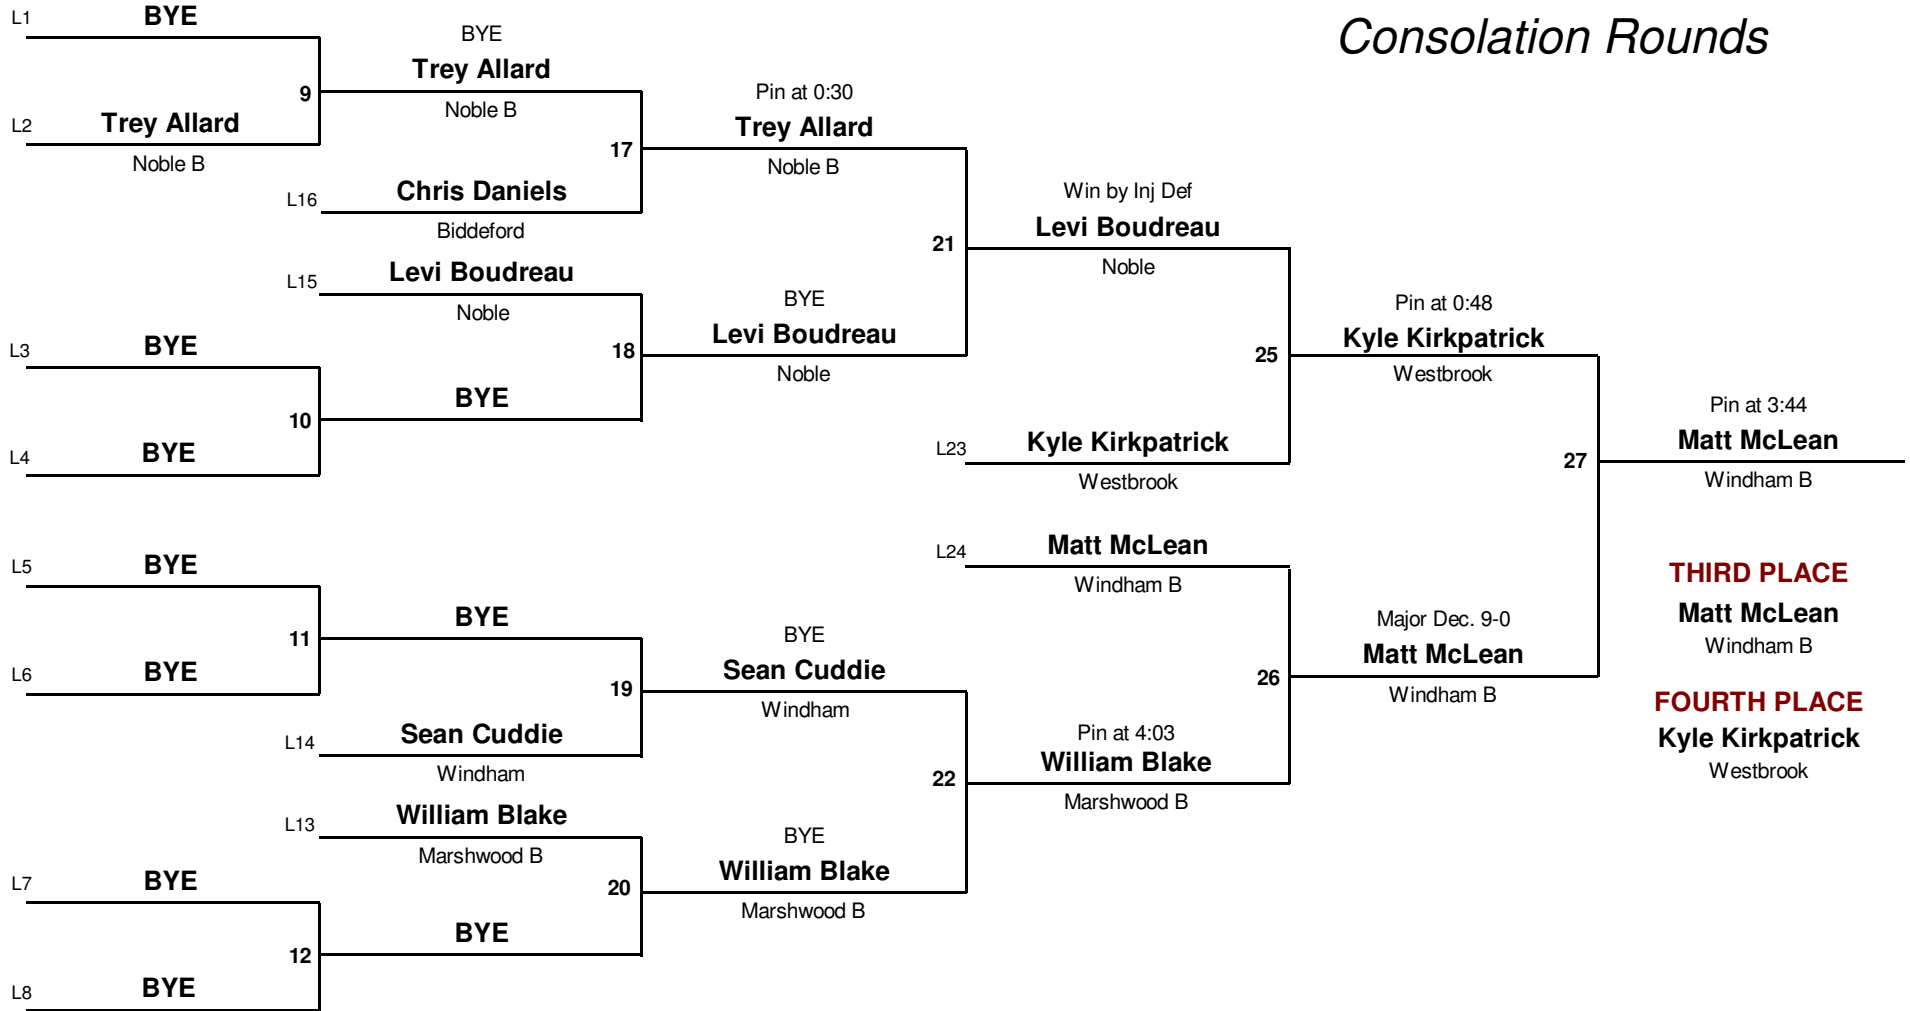

HIGH SCHOOL

DIVISION

189.0

WEIGHT

Southern Maine Classic 2010

January 30, 2010

Consolation Rounds