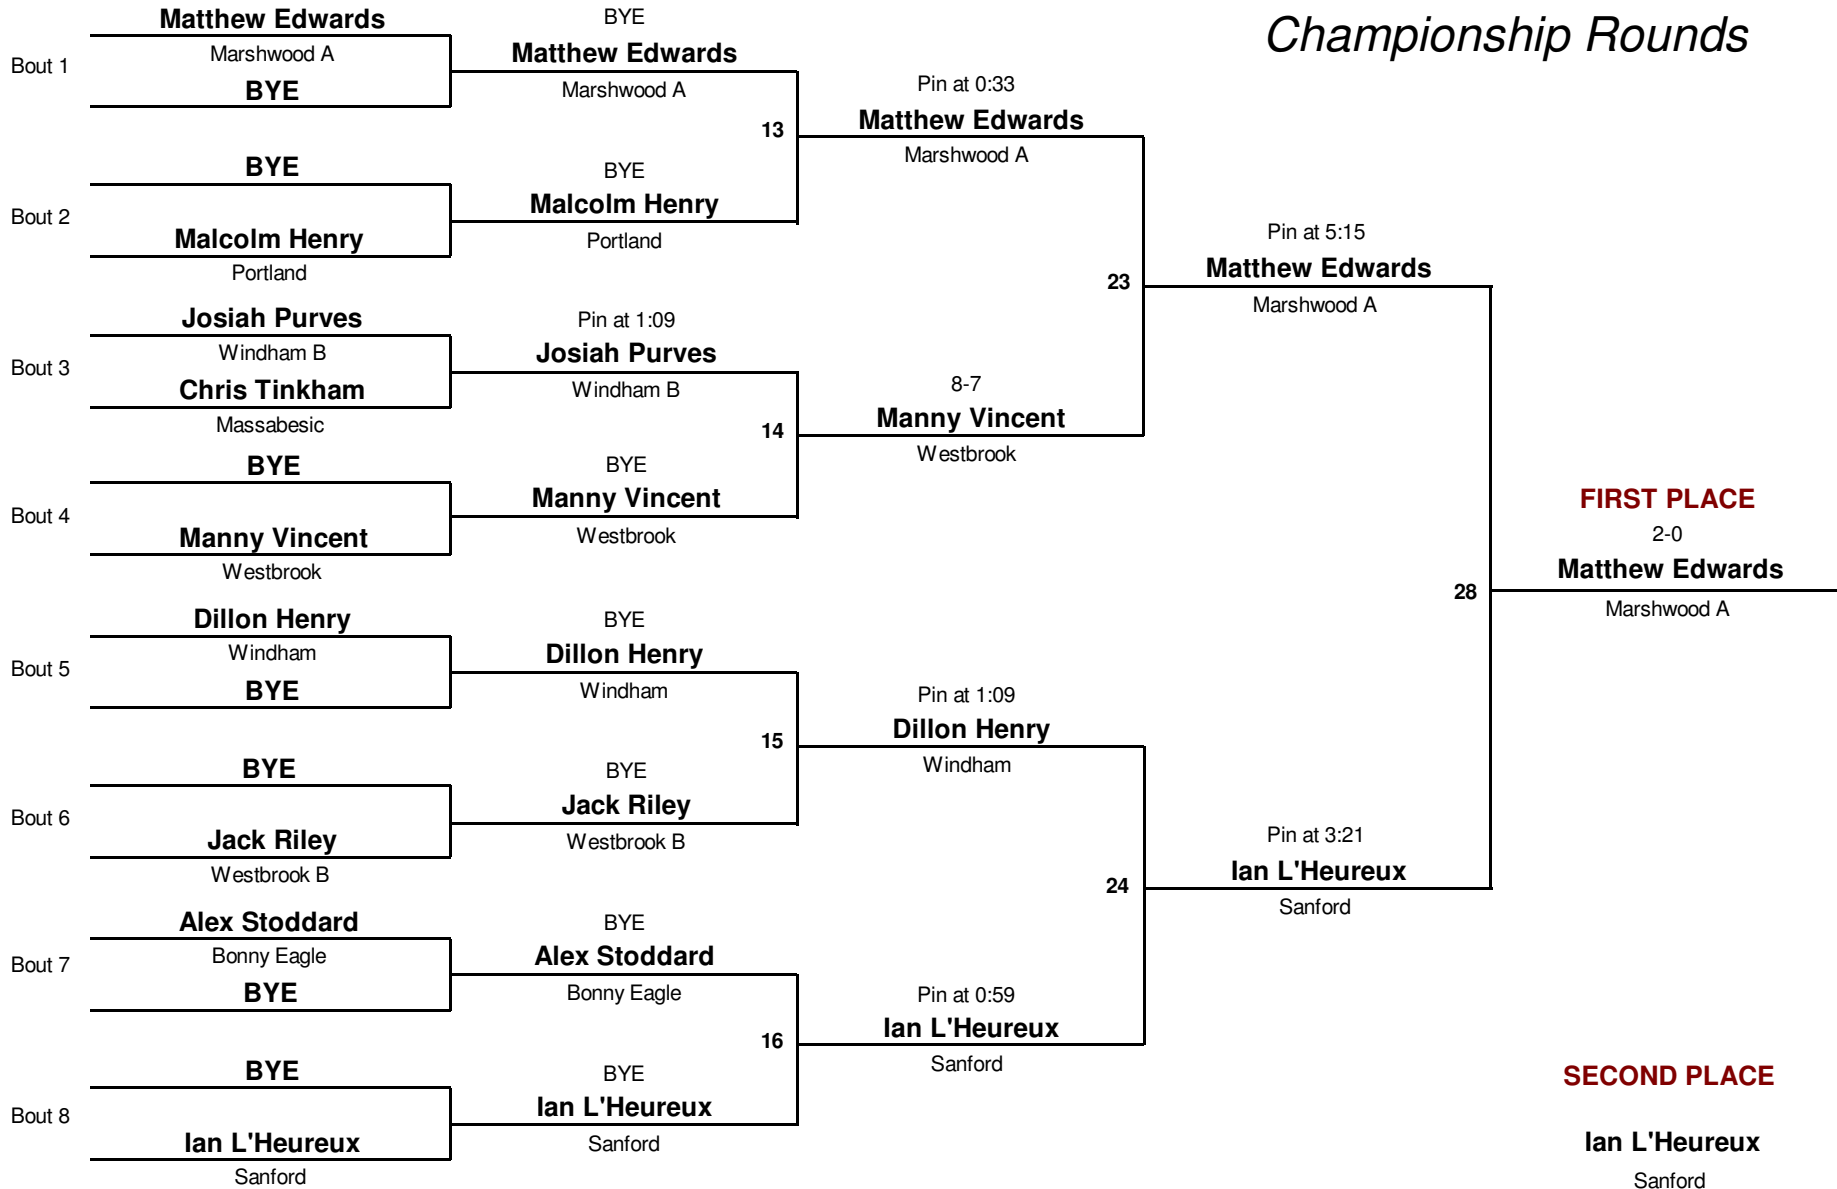

HIGH SCHOOL

DIVISION

145.0

WEIGHT

Southern Maine Classic 2010

January 30, 2010

Championship Rounds