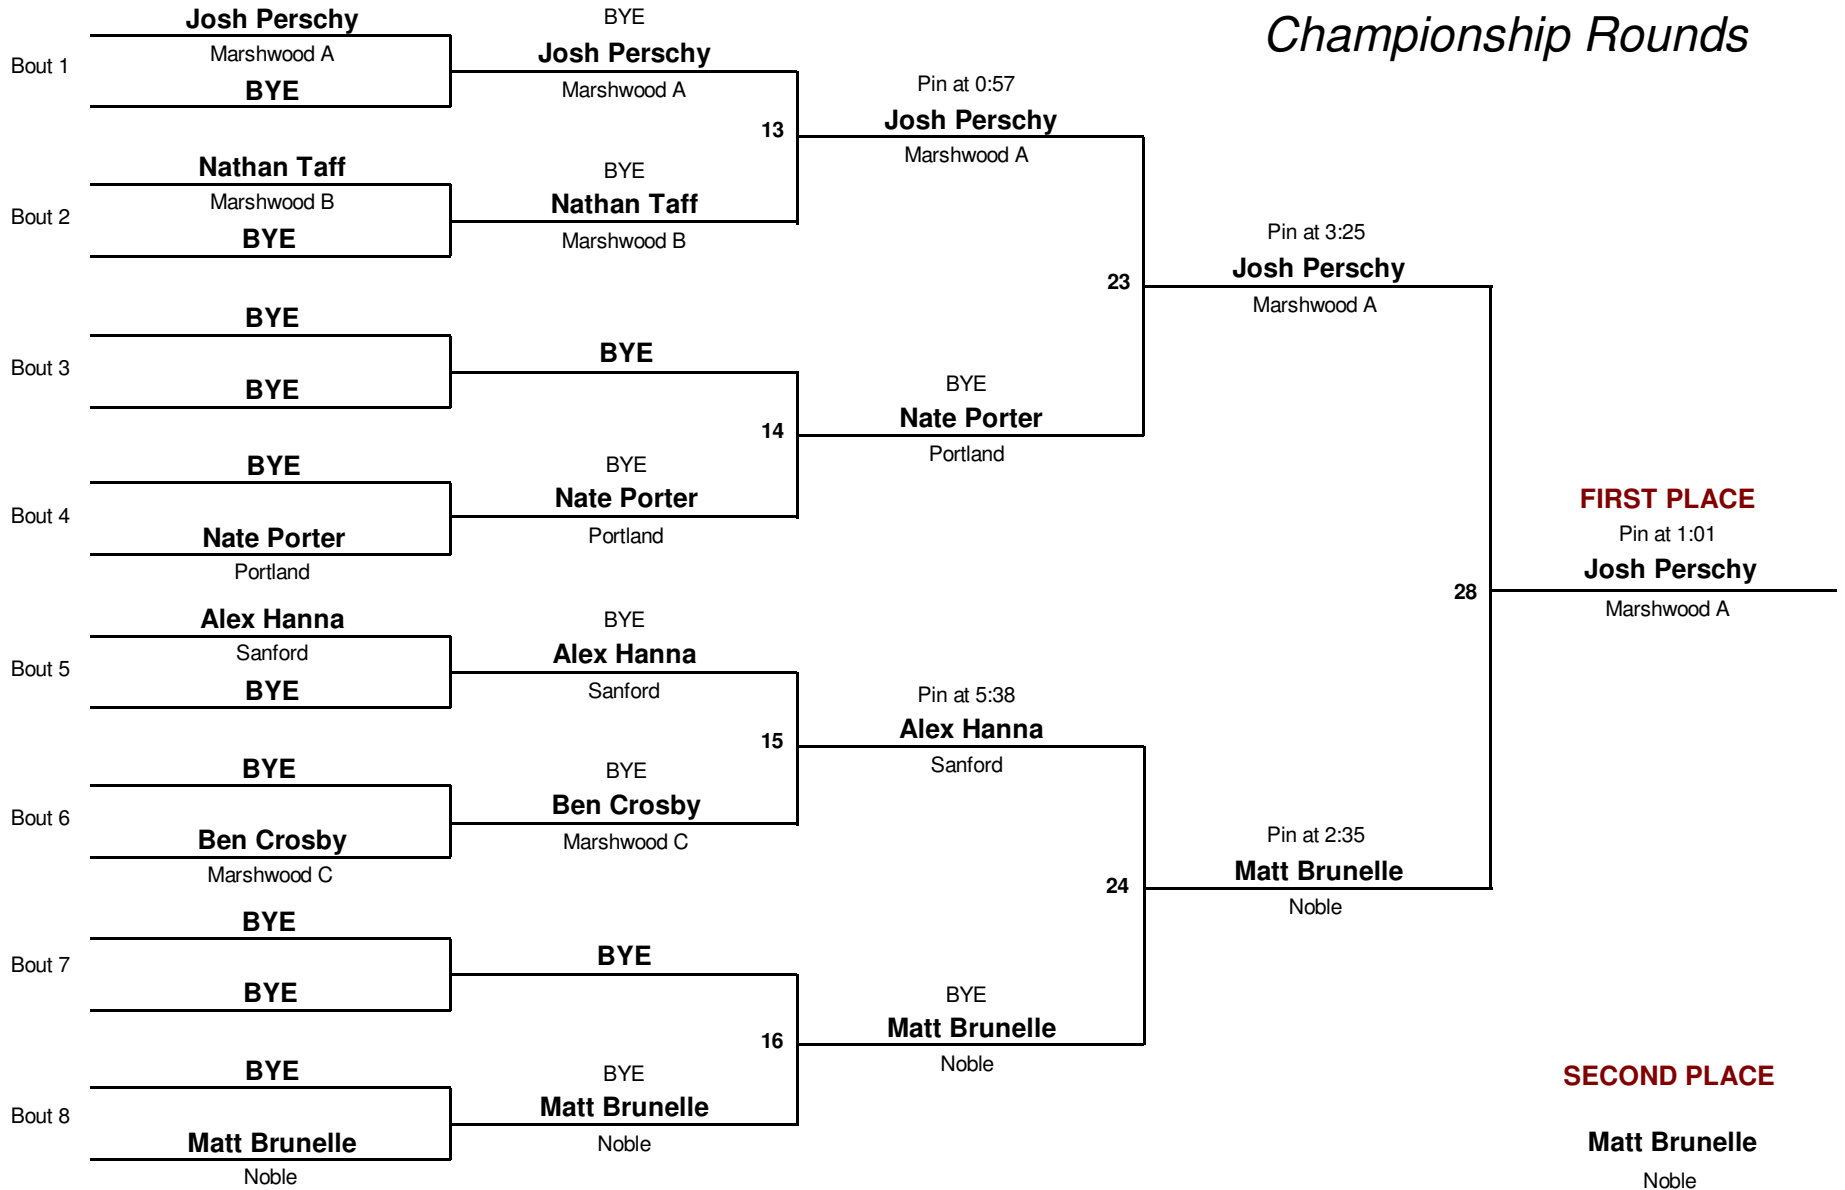

HIGH SCHOOL

285.0 #

Southern Maine Classic 2010

DIVISION

WEIGHT

January 30, 2010

Championship Rounds