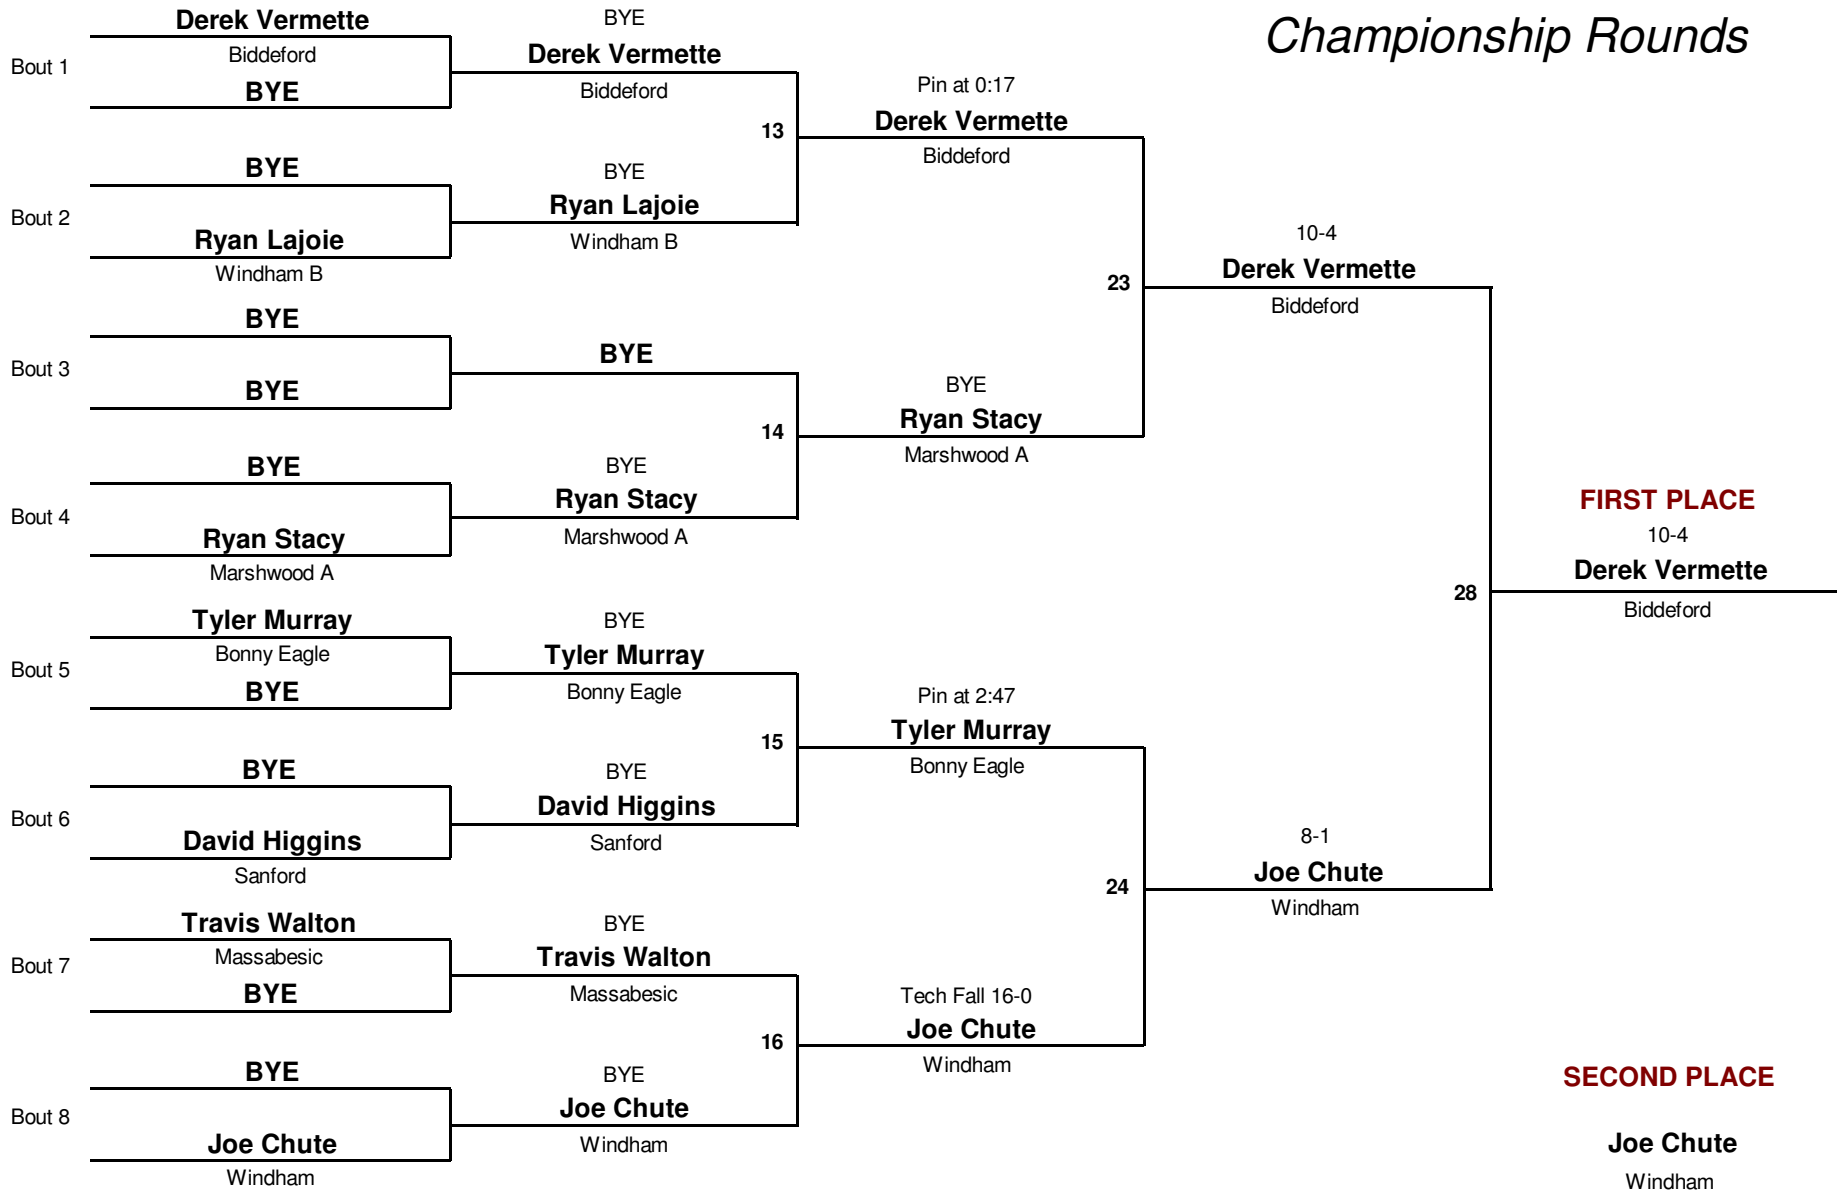

HIGH SCHOOL

152.0

Southern Maine Classic 2010

DIVISION

WEIGHT

January 30, 2010