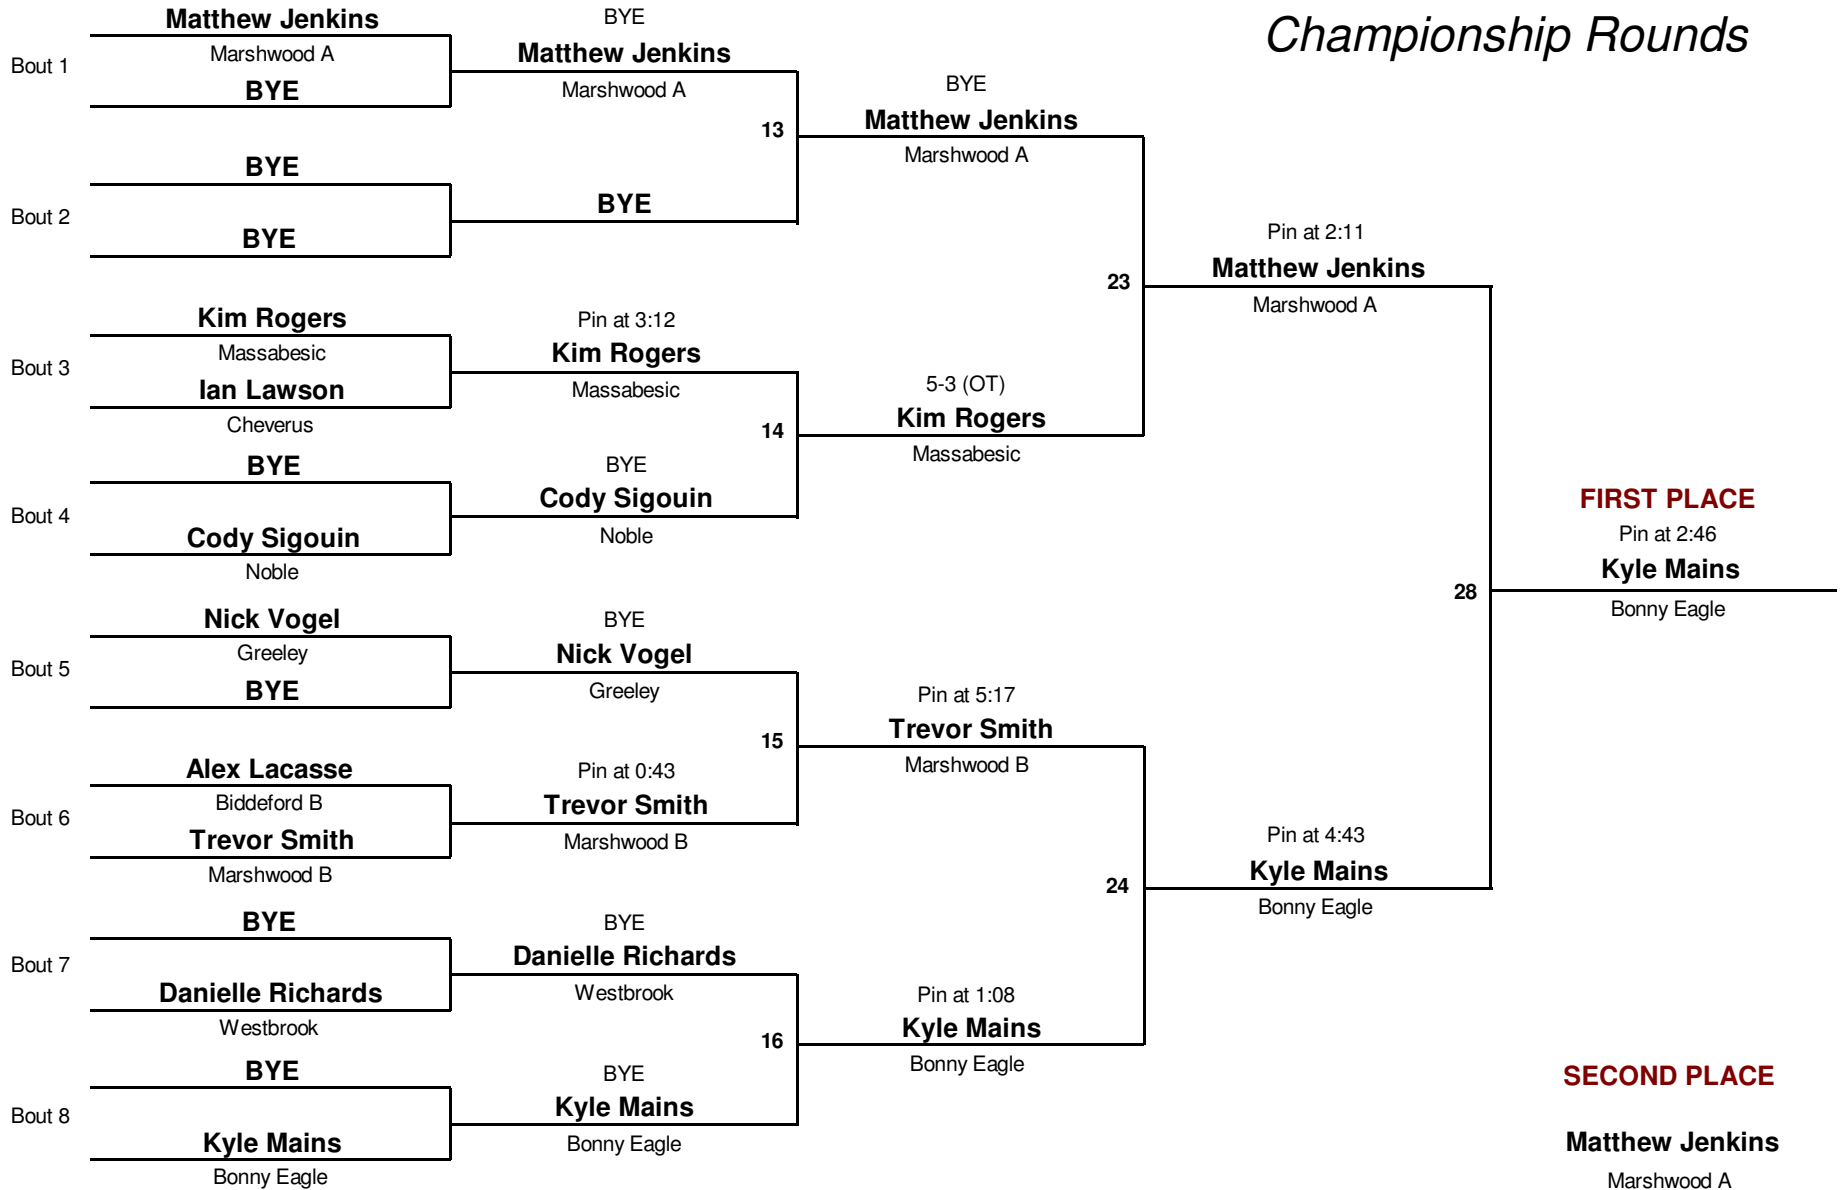

HIGH SCHOOL

119.0

Southern Maine Classic 2010

DIVISION

WEIGHT

January 30, 2010

Championship Rounds