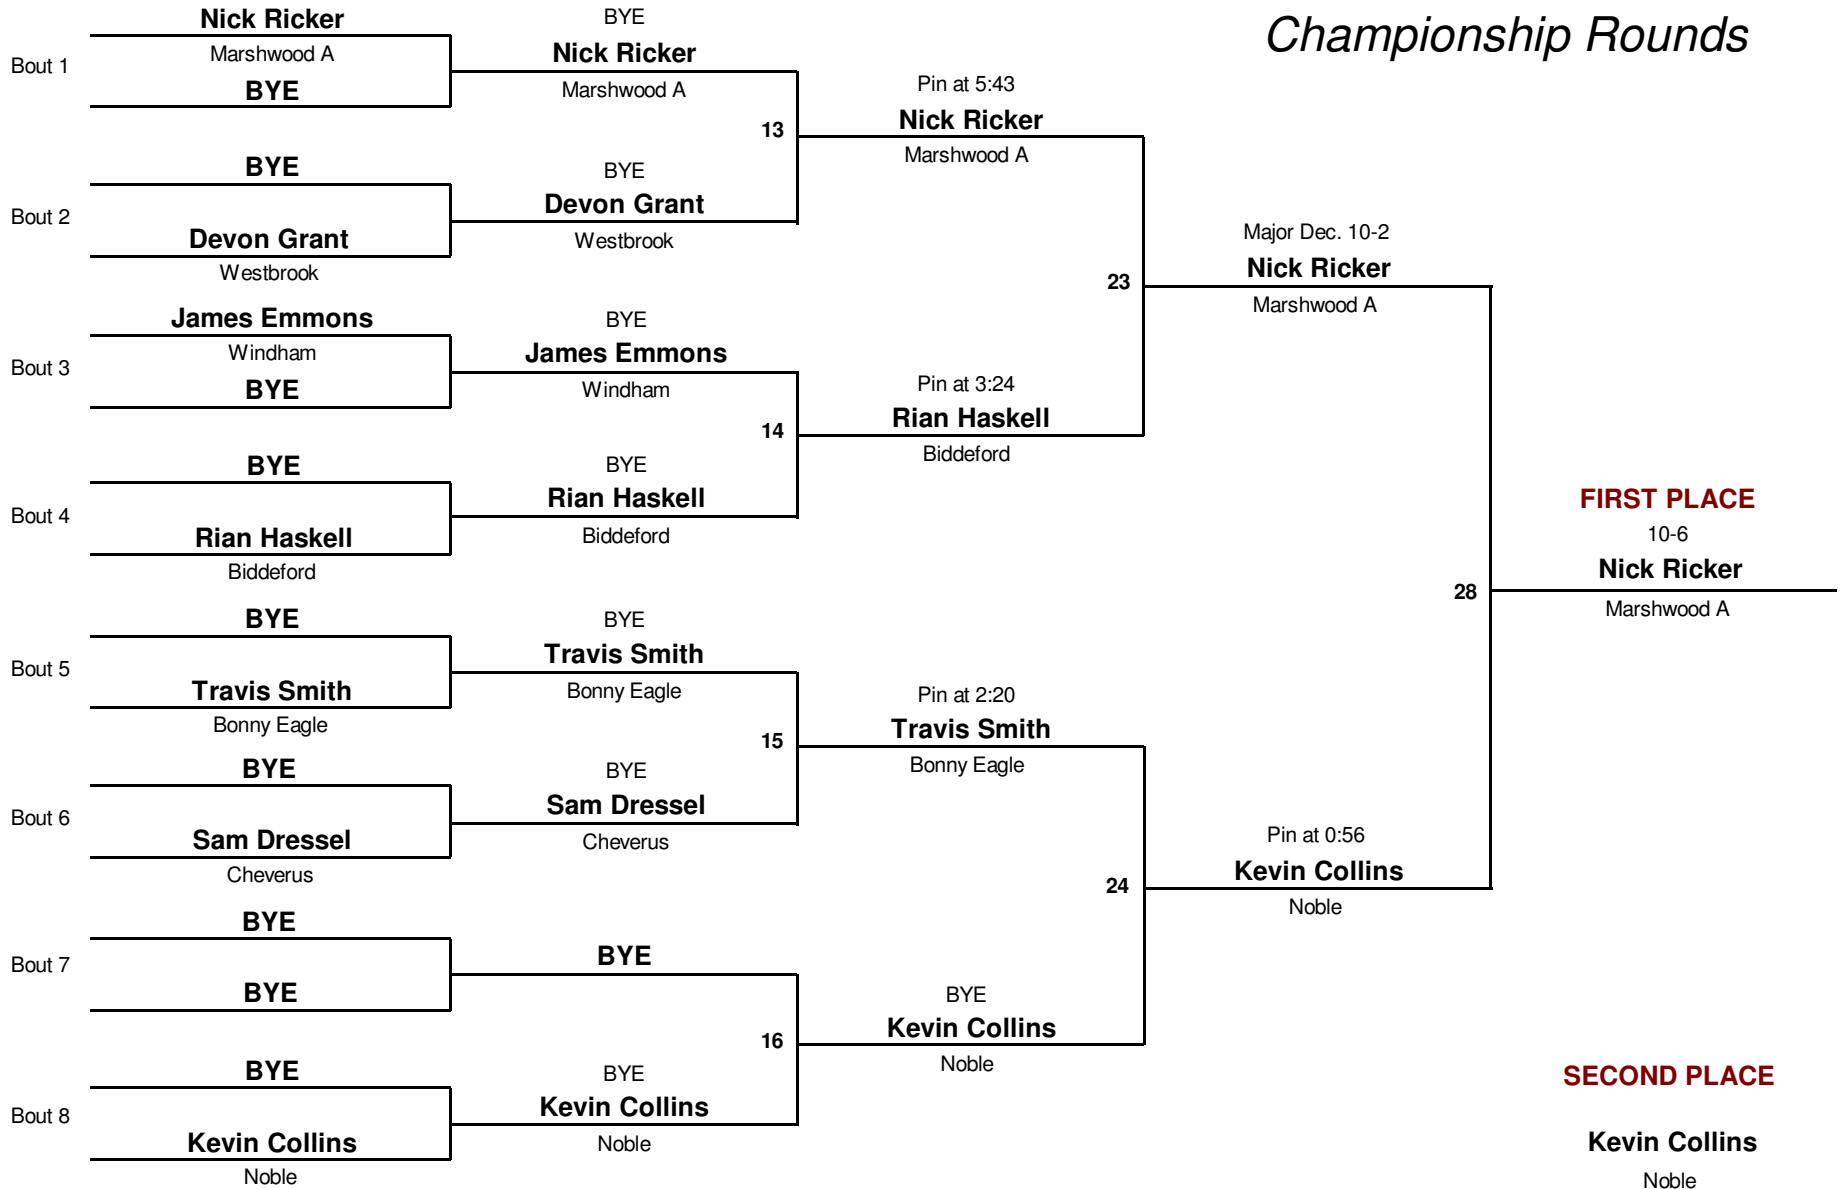

HIGH SCHOOL

215.0

Southern Maine Classic 2010

DIVISION

WEIGHT

January 30, 2010