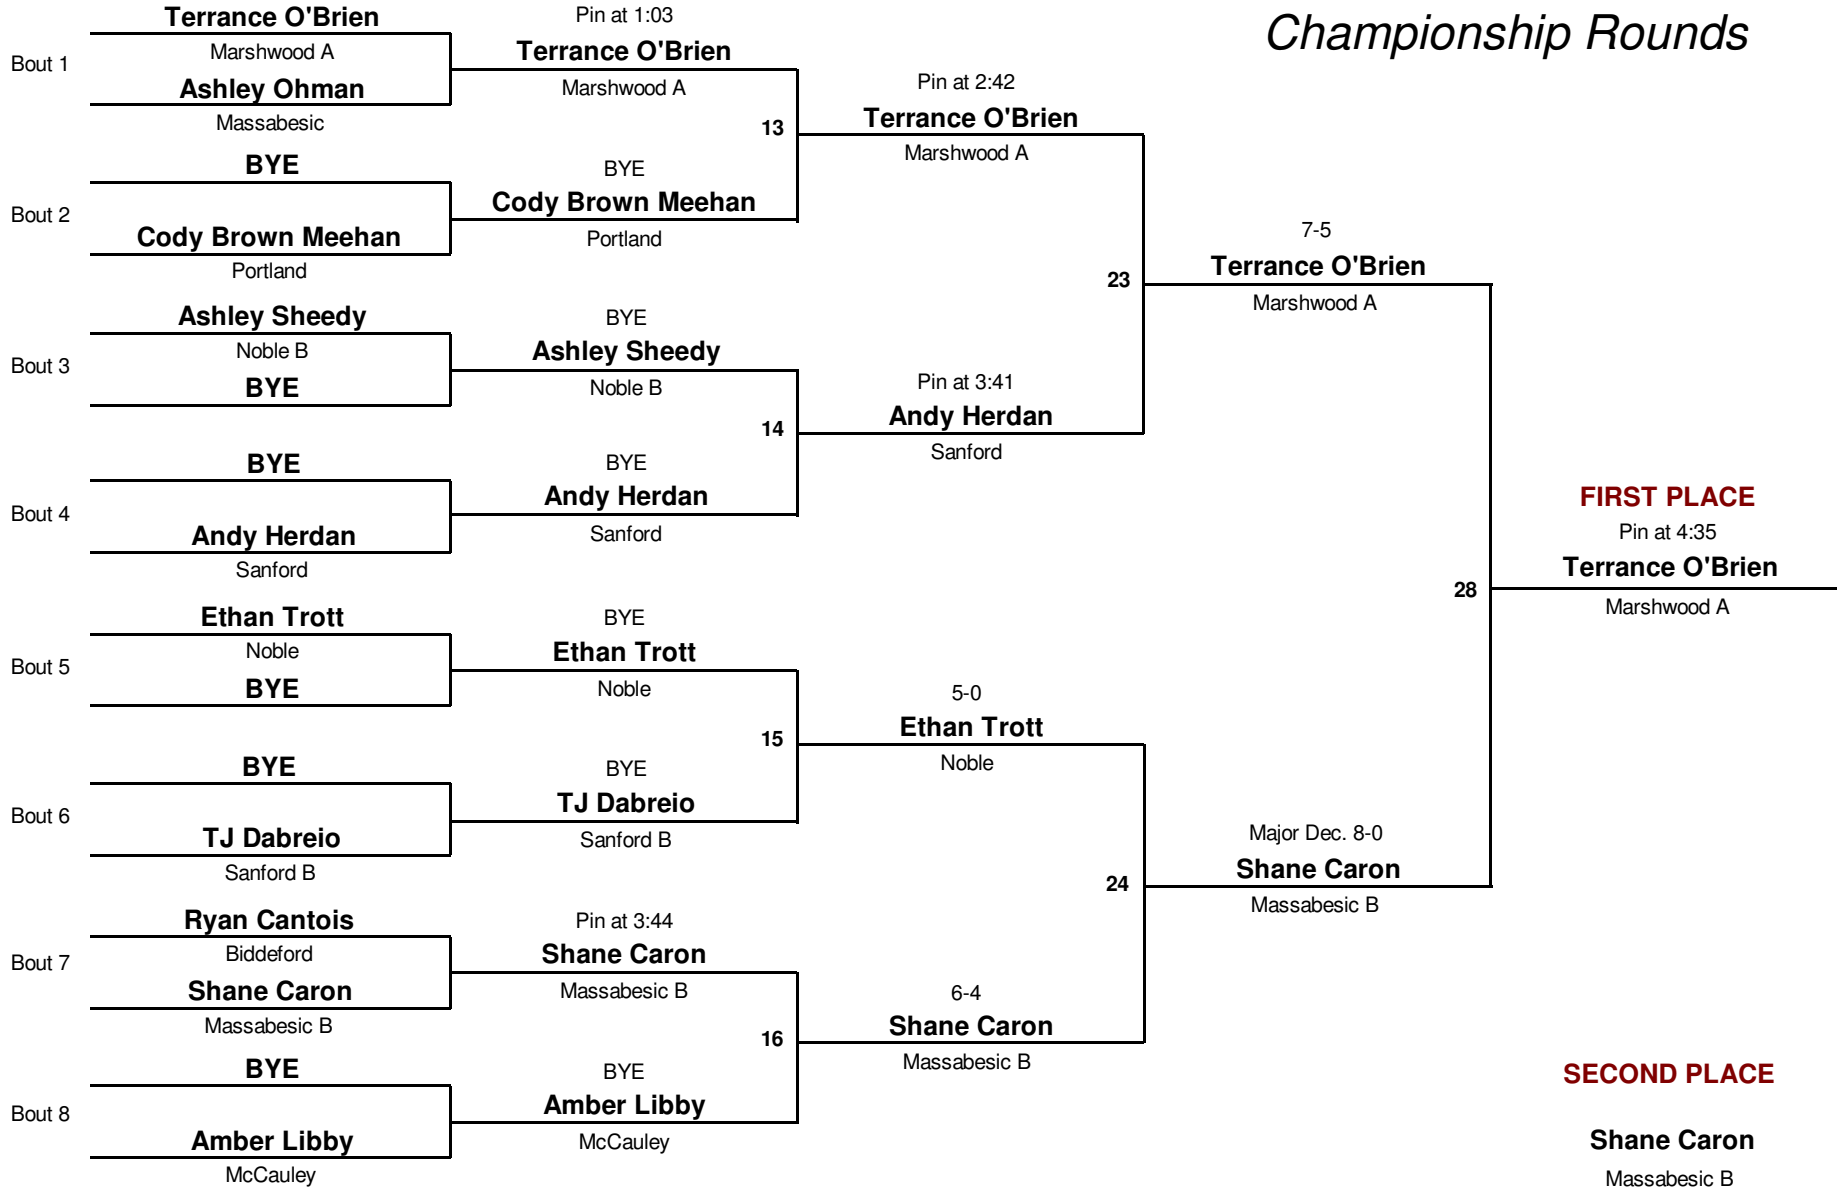

HIGH SCHOOL

112.0

Southern Maine Classic 2010

DIVISION

WEIGHT

January 30, 2010

Championship Rounds