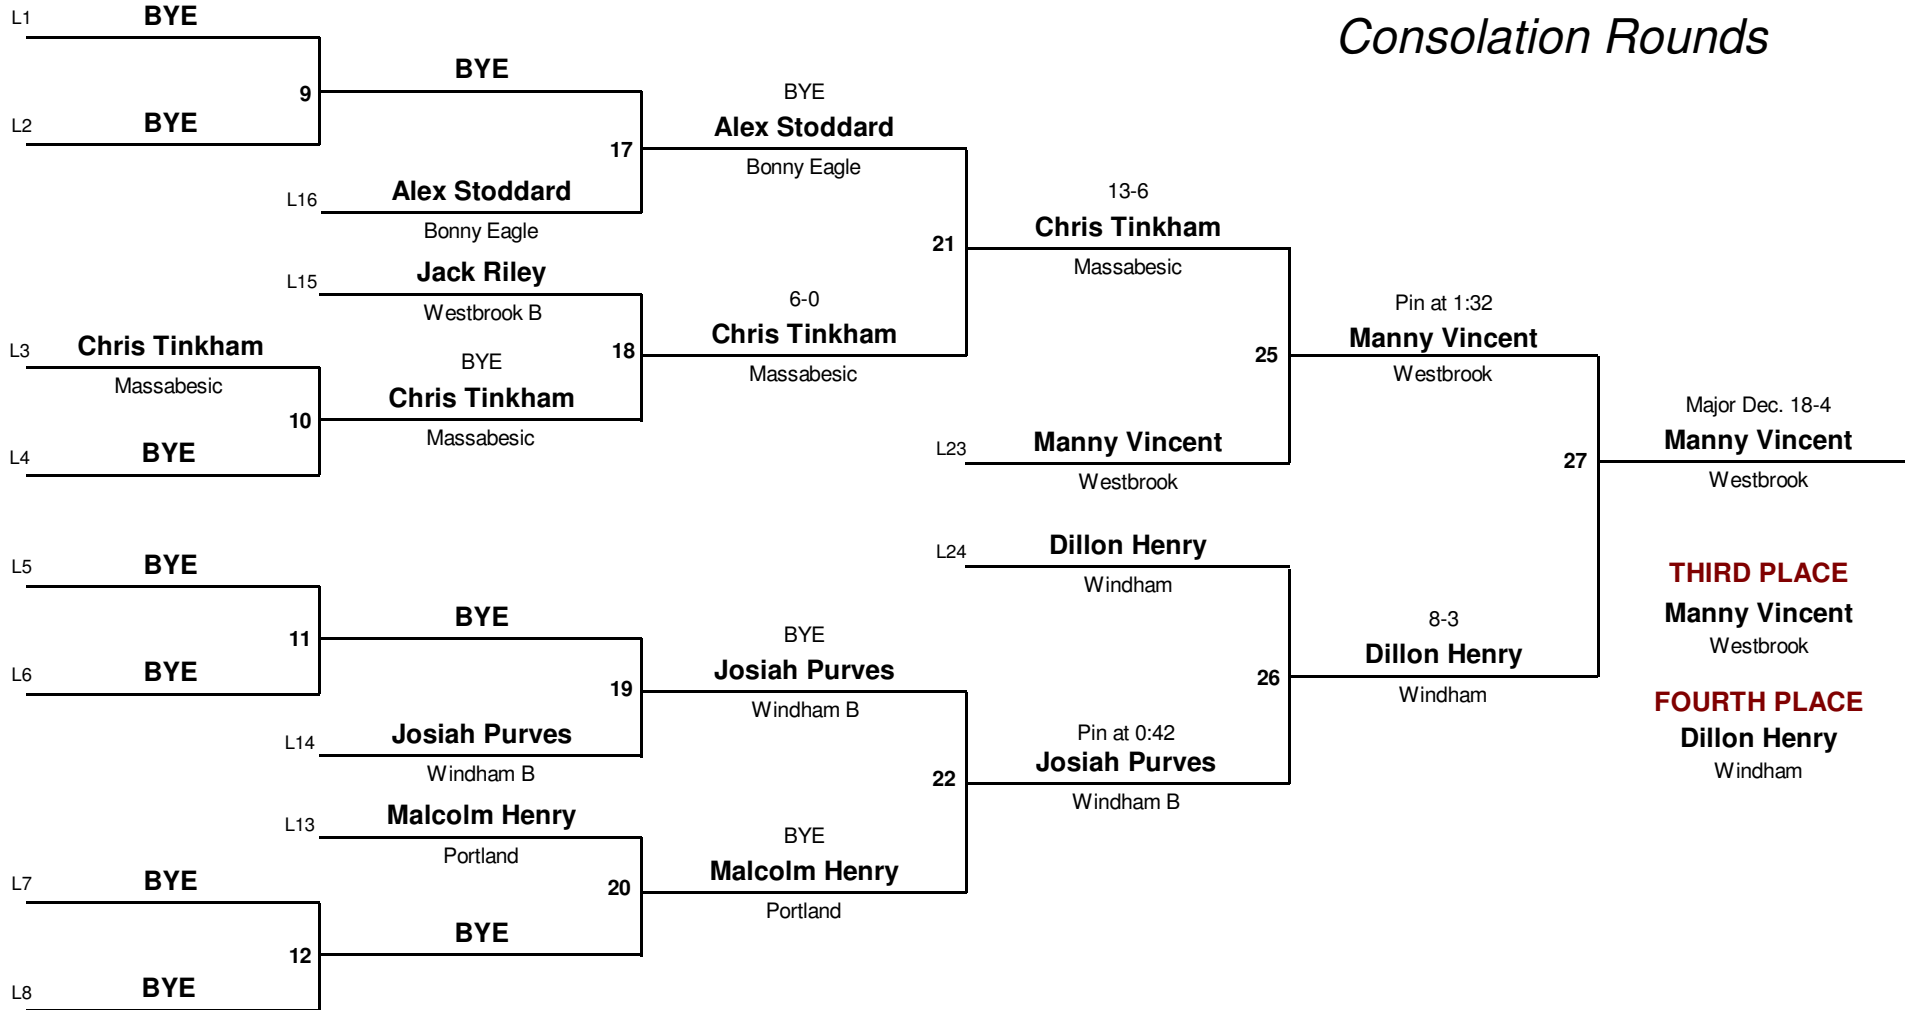

HIGH SCHOOL

DIVISION

145.0

WEIGHT

Southern Maine Classic 2010

January 30, 2010

Consolation Rounds