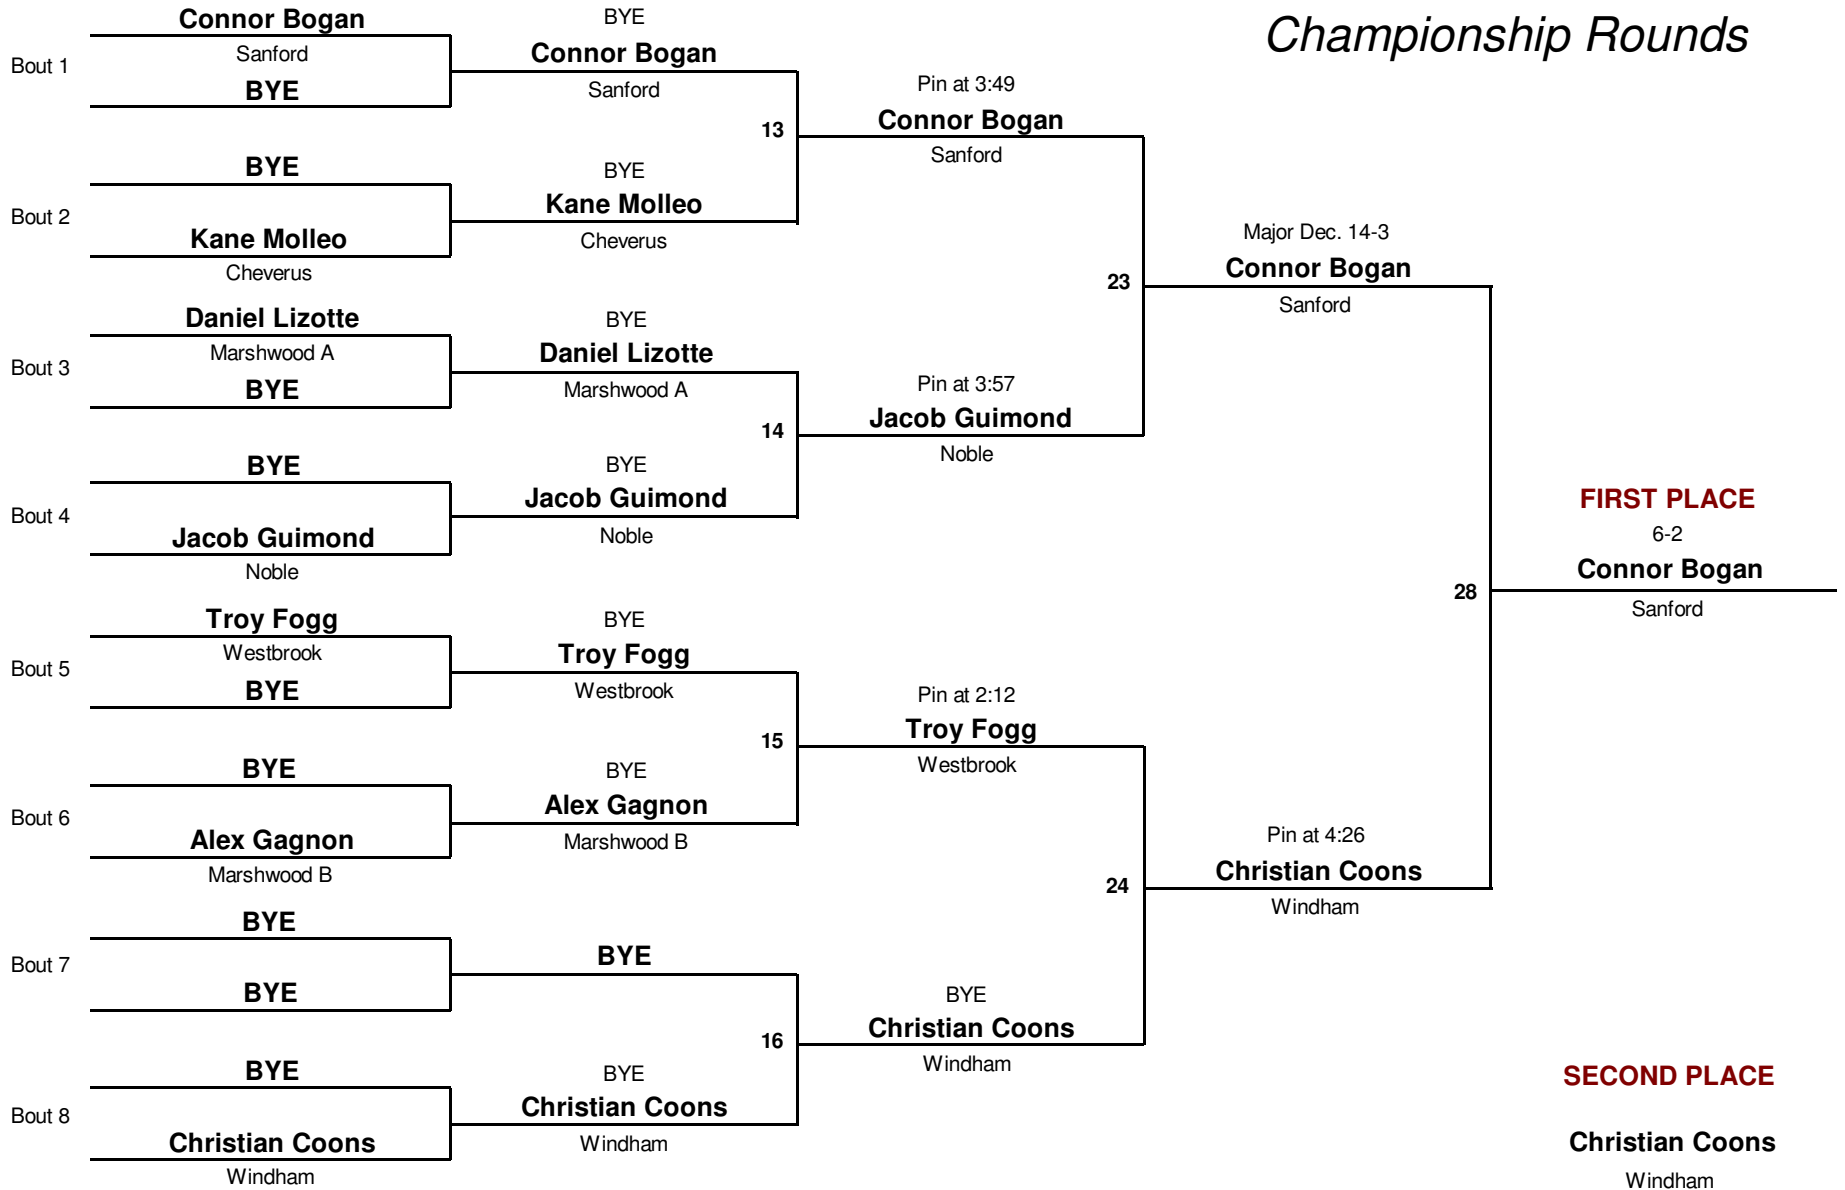

HIGH SCHOOL

DIVISION

160.0

WEIGHT

Southern Maine Classic 2010

January 30, 2010

Championship Rounds