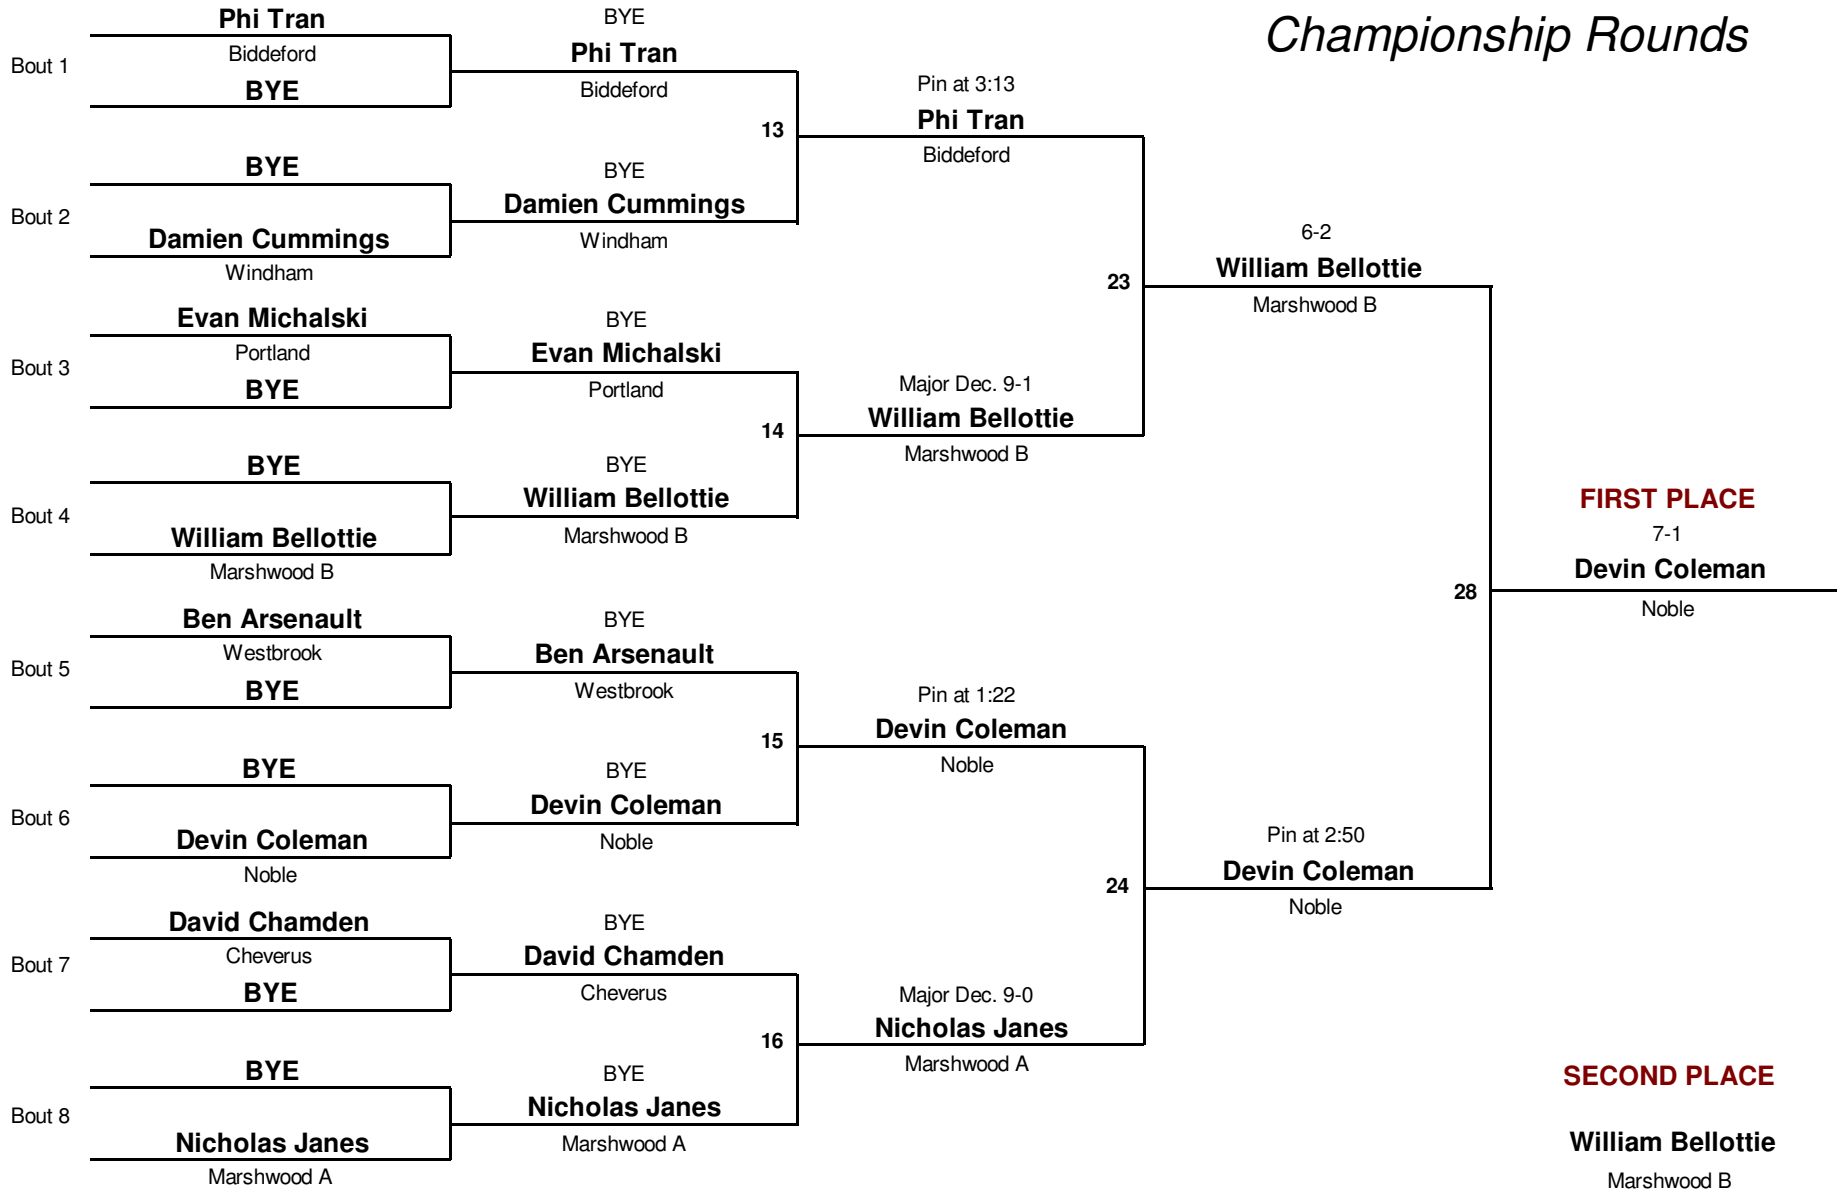

HIGH SCHOOL

125.0

Southern Maine Classic 2010

DIVISION

WEIGHT

January 30, 2010