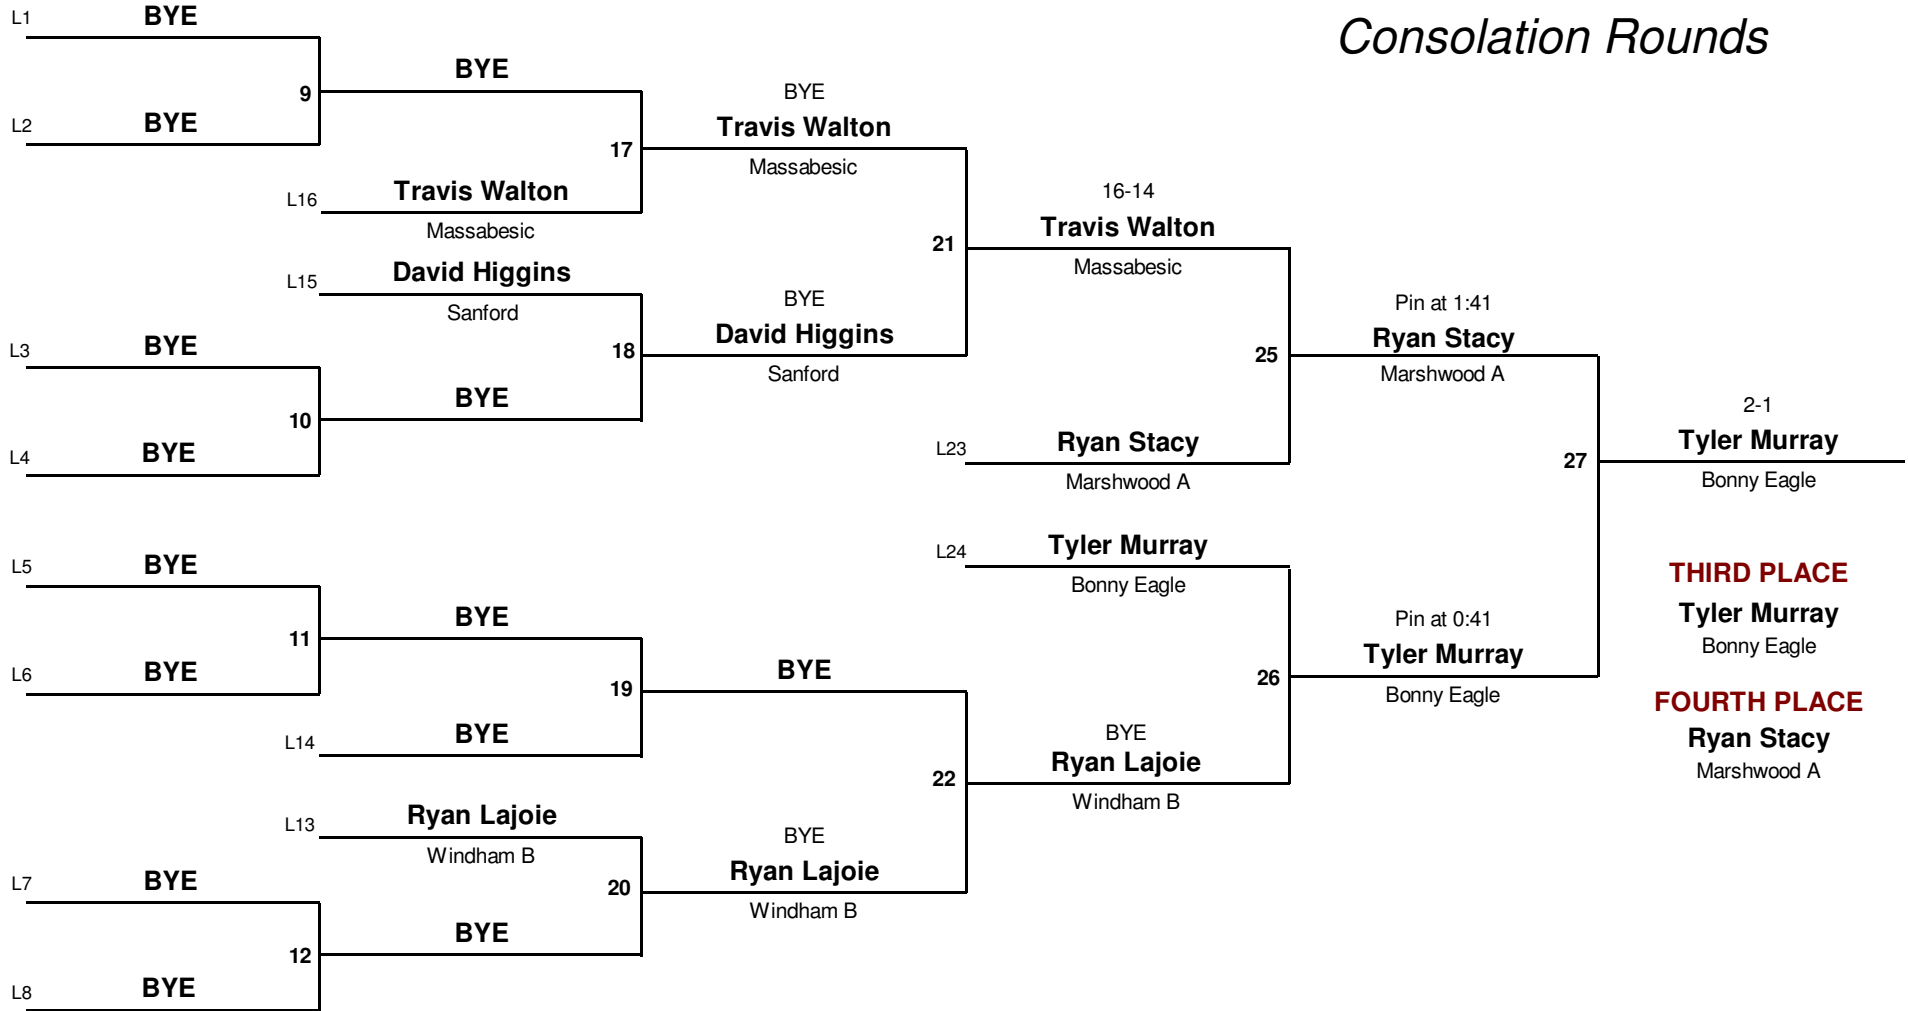

HIGH SCHOOL

DIVISION

152.0

WEIGHT

Southern Maine Classic 2010

January 30, 2010

Consolation Rounds