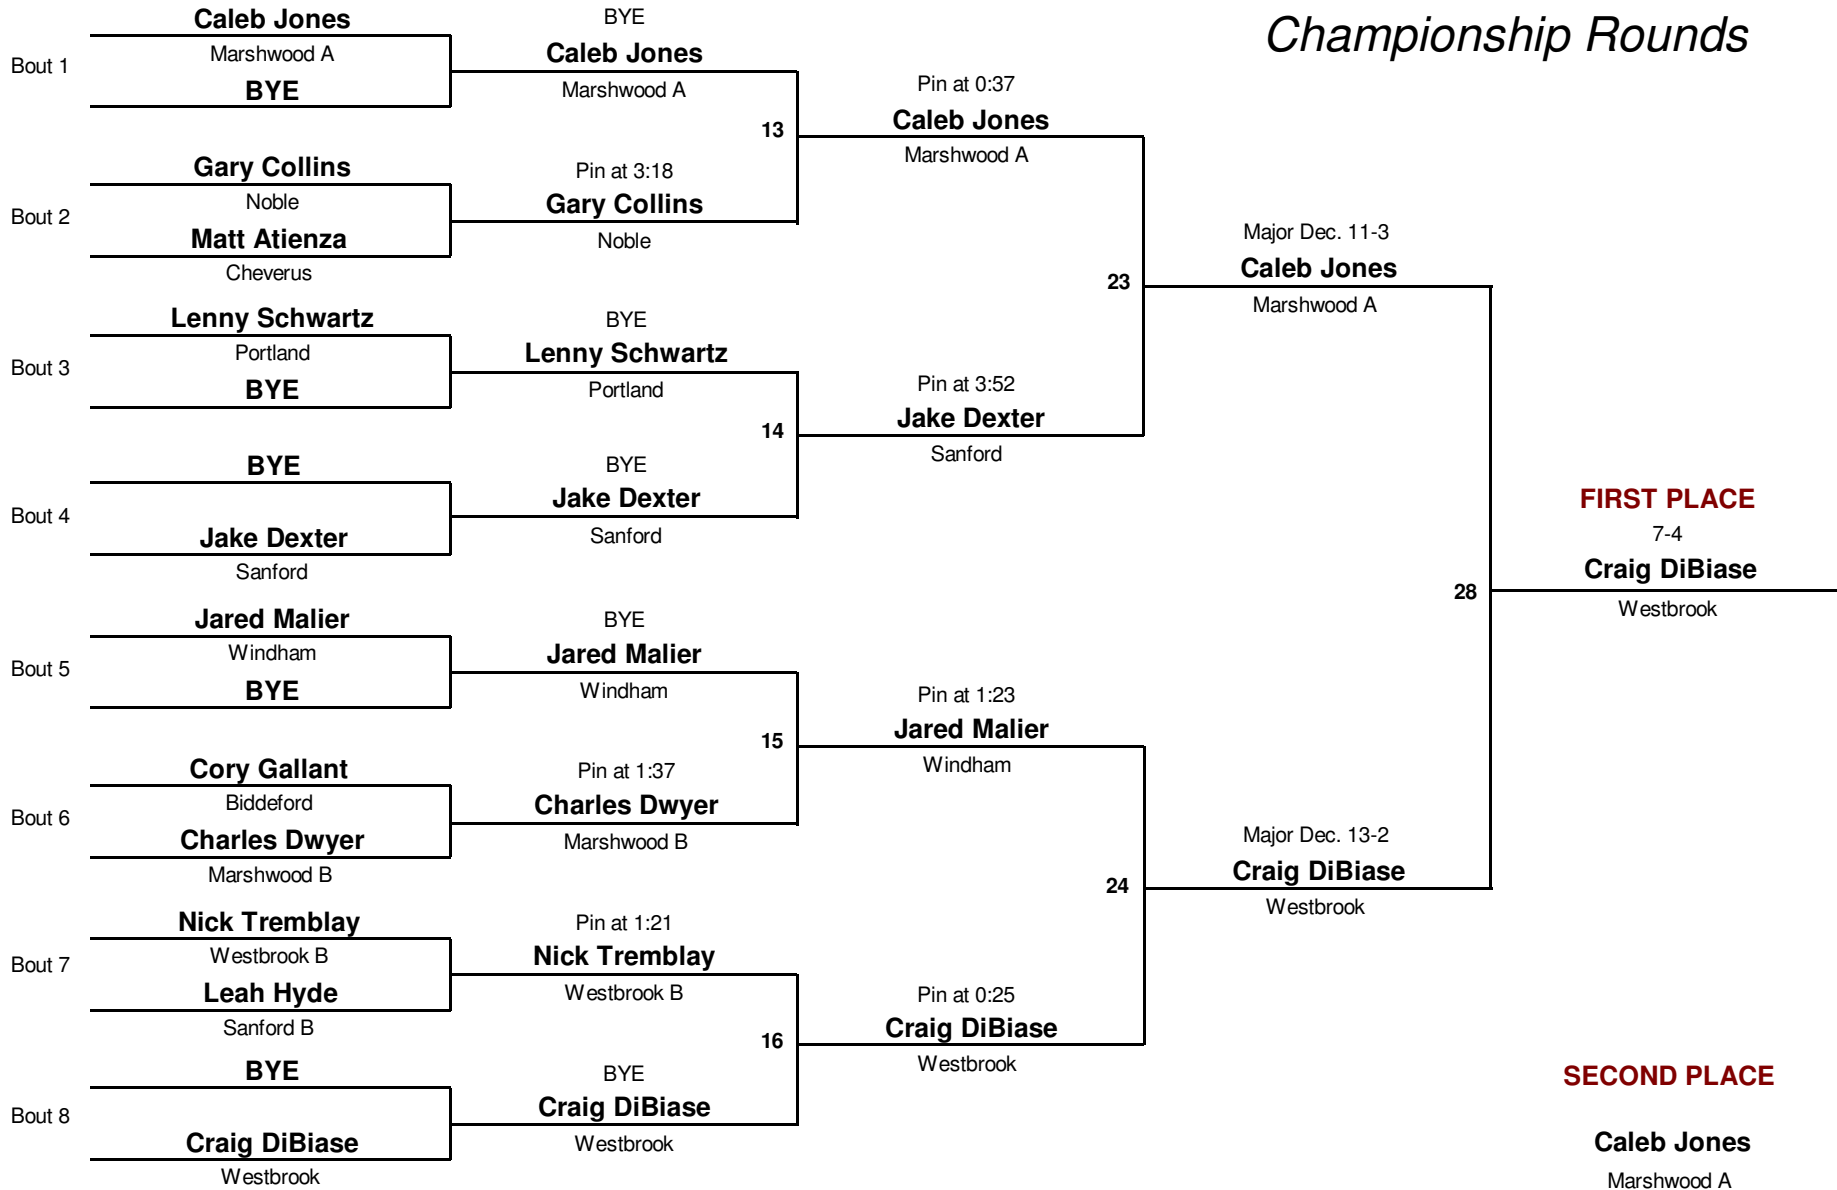

HIGH SCHOOL

130.0

Southern Maine Classic 2010

DIVISION

WEIGHT

January 30, 2010

Championship Rounds