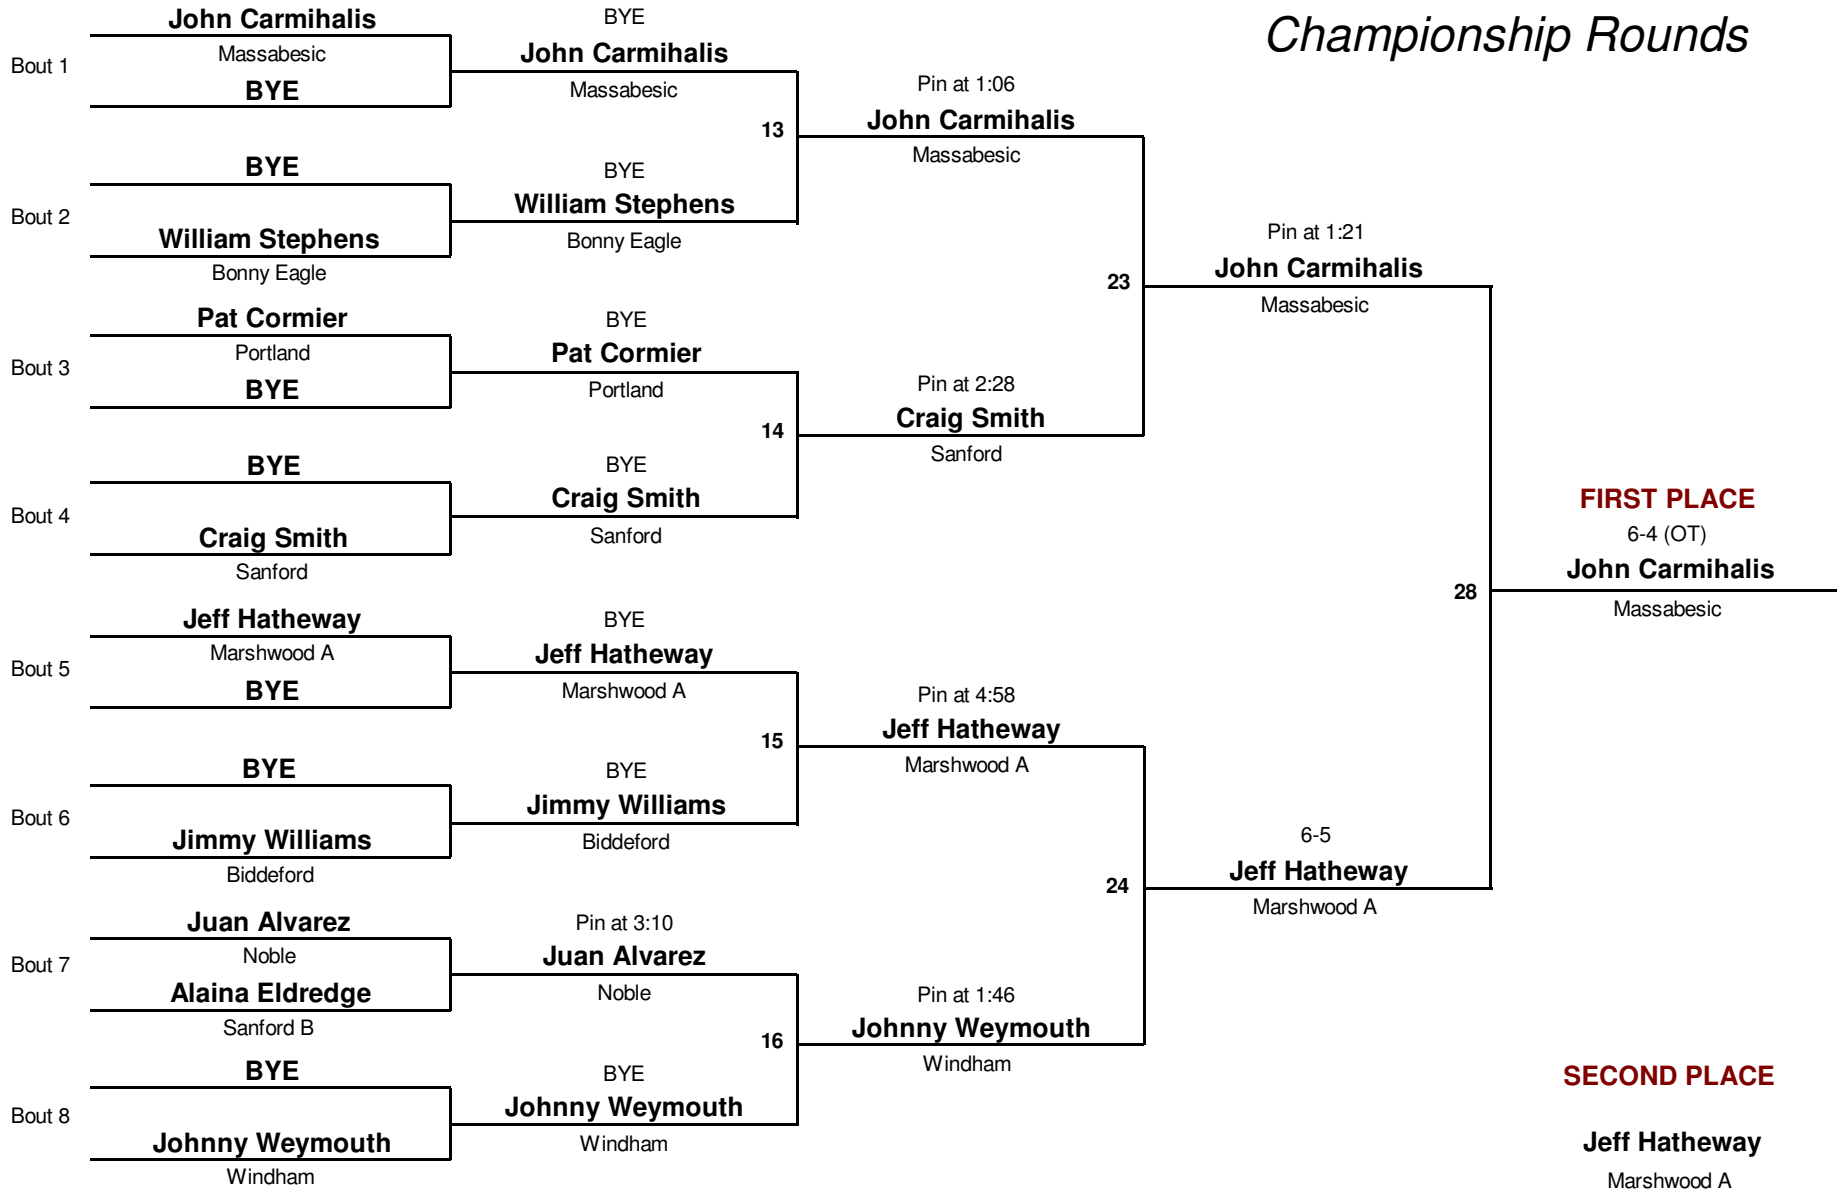

HIGH SCHOOL

140.0

Southern Maine Classic 2010

DIVISION

WEIGHT

January 30, 2010