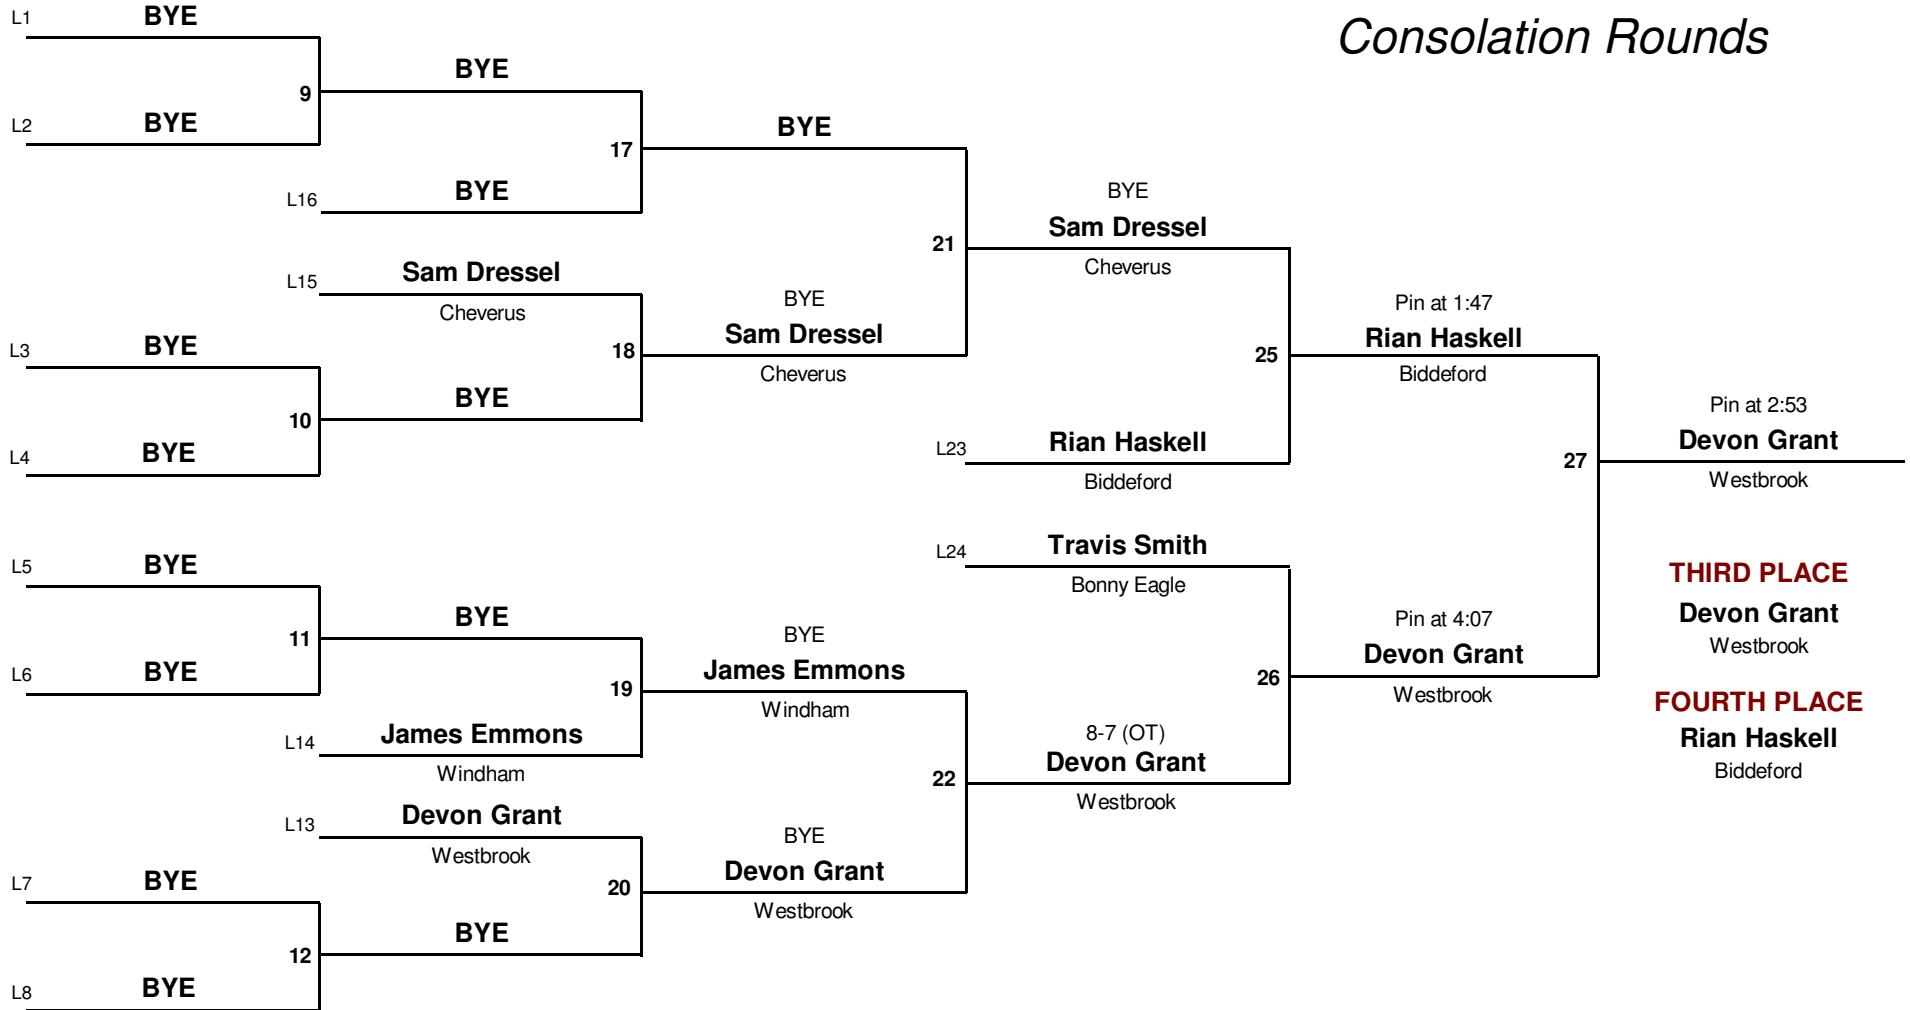

HIGH SCHOOL

DIVISION

215.0

WEIGHT

Southern Maine Classic 2010

January 30, 2010

Consolation Rounds