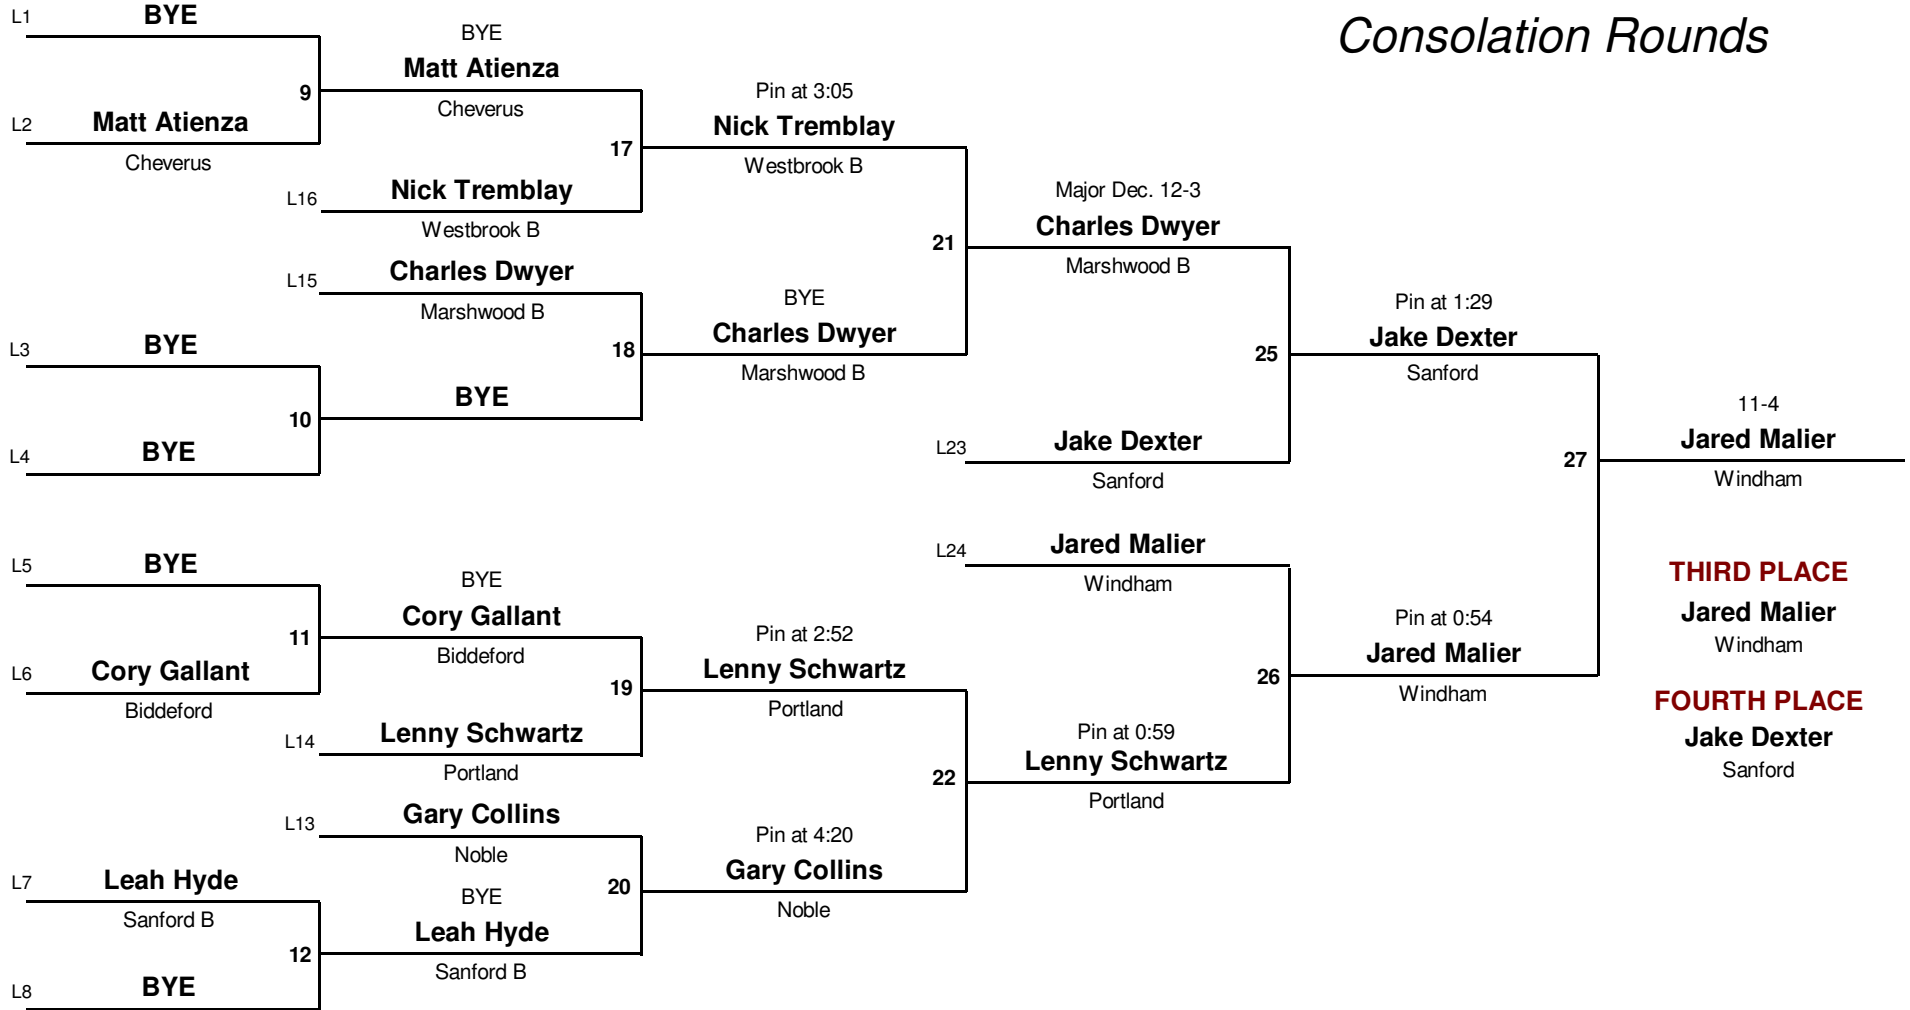

HIGH SCHOOL

DIVISION

130.0

WEIGHT

Southern Maine Classic 2010

January 30, 2010

Consolation Rounds