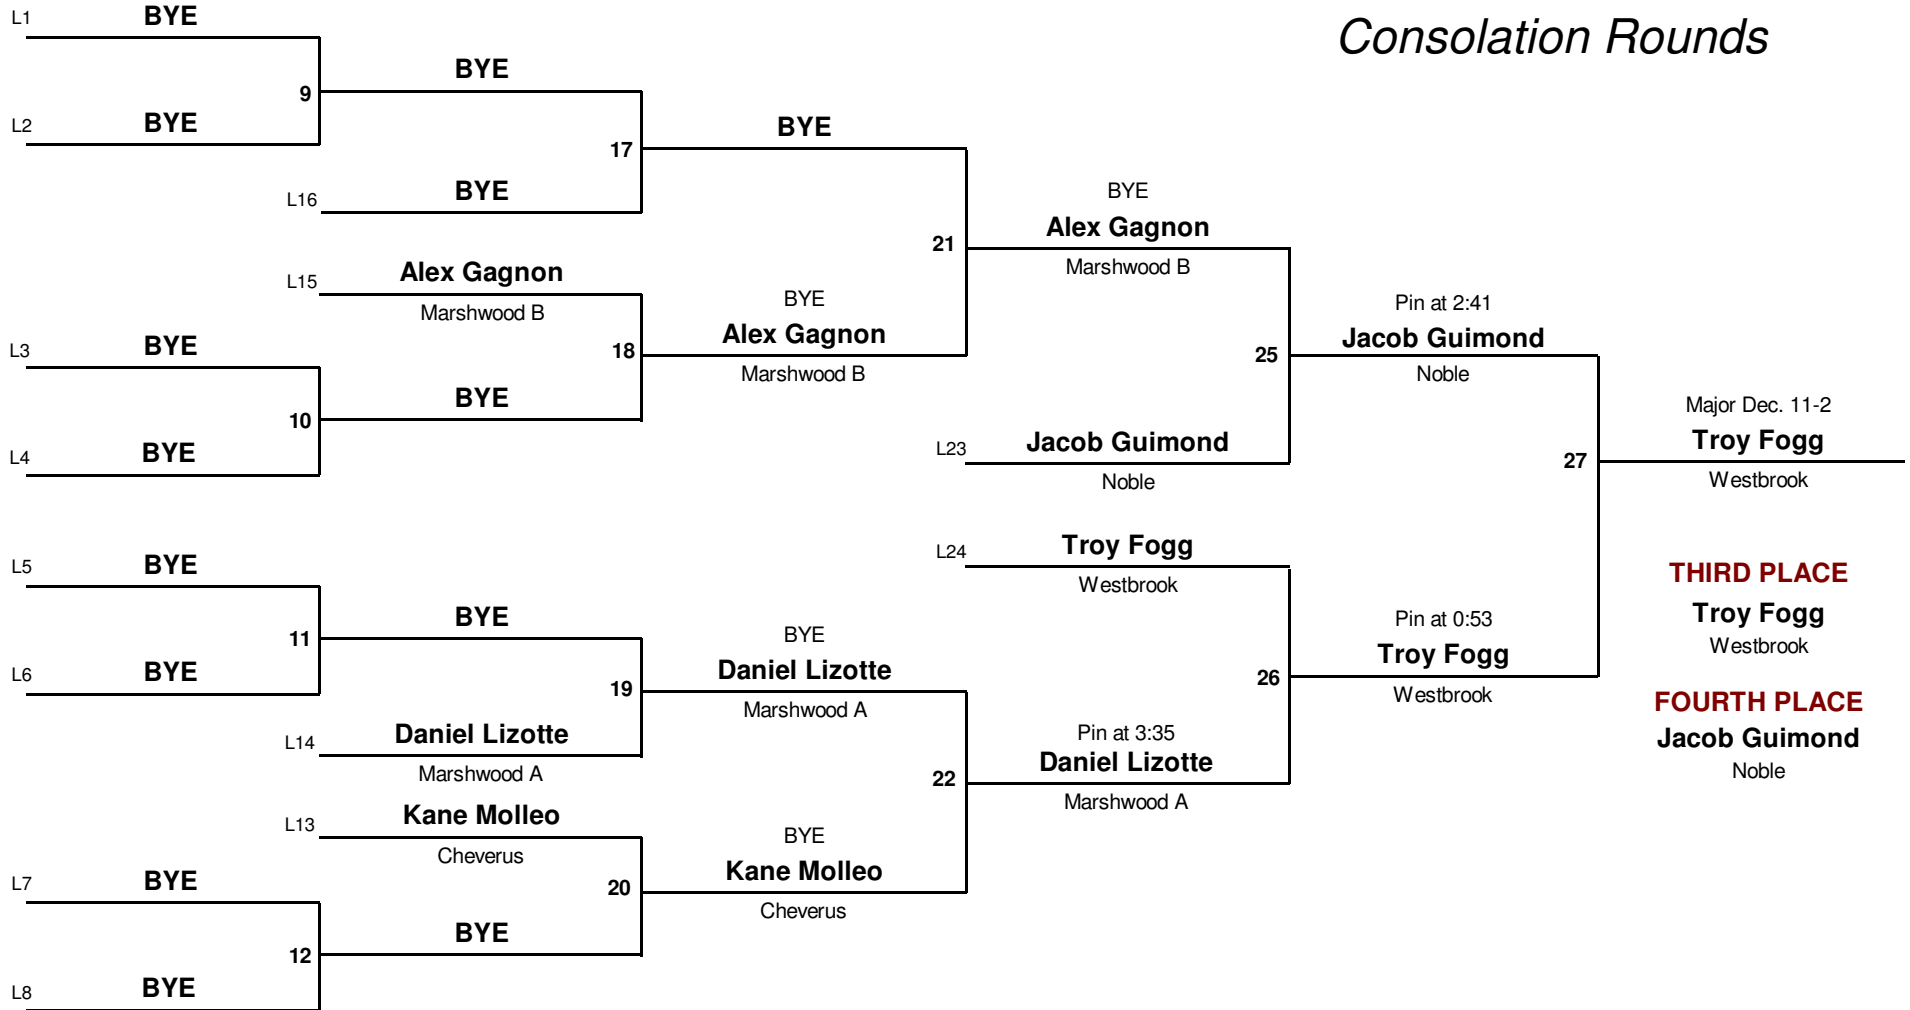

HIGH SCHOOL

DIVISION

160.0

WEIGHT

Southern Maine Classic 2010

January 30, 2010

Consolation Rounds