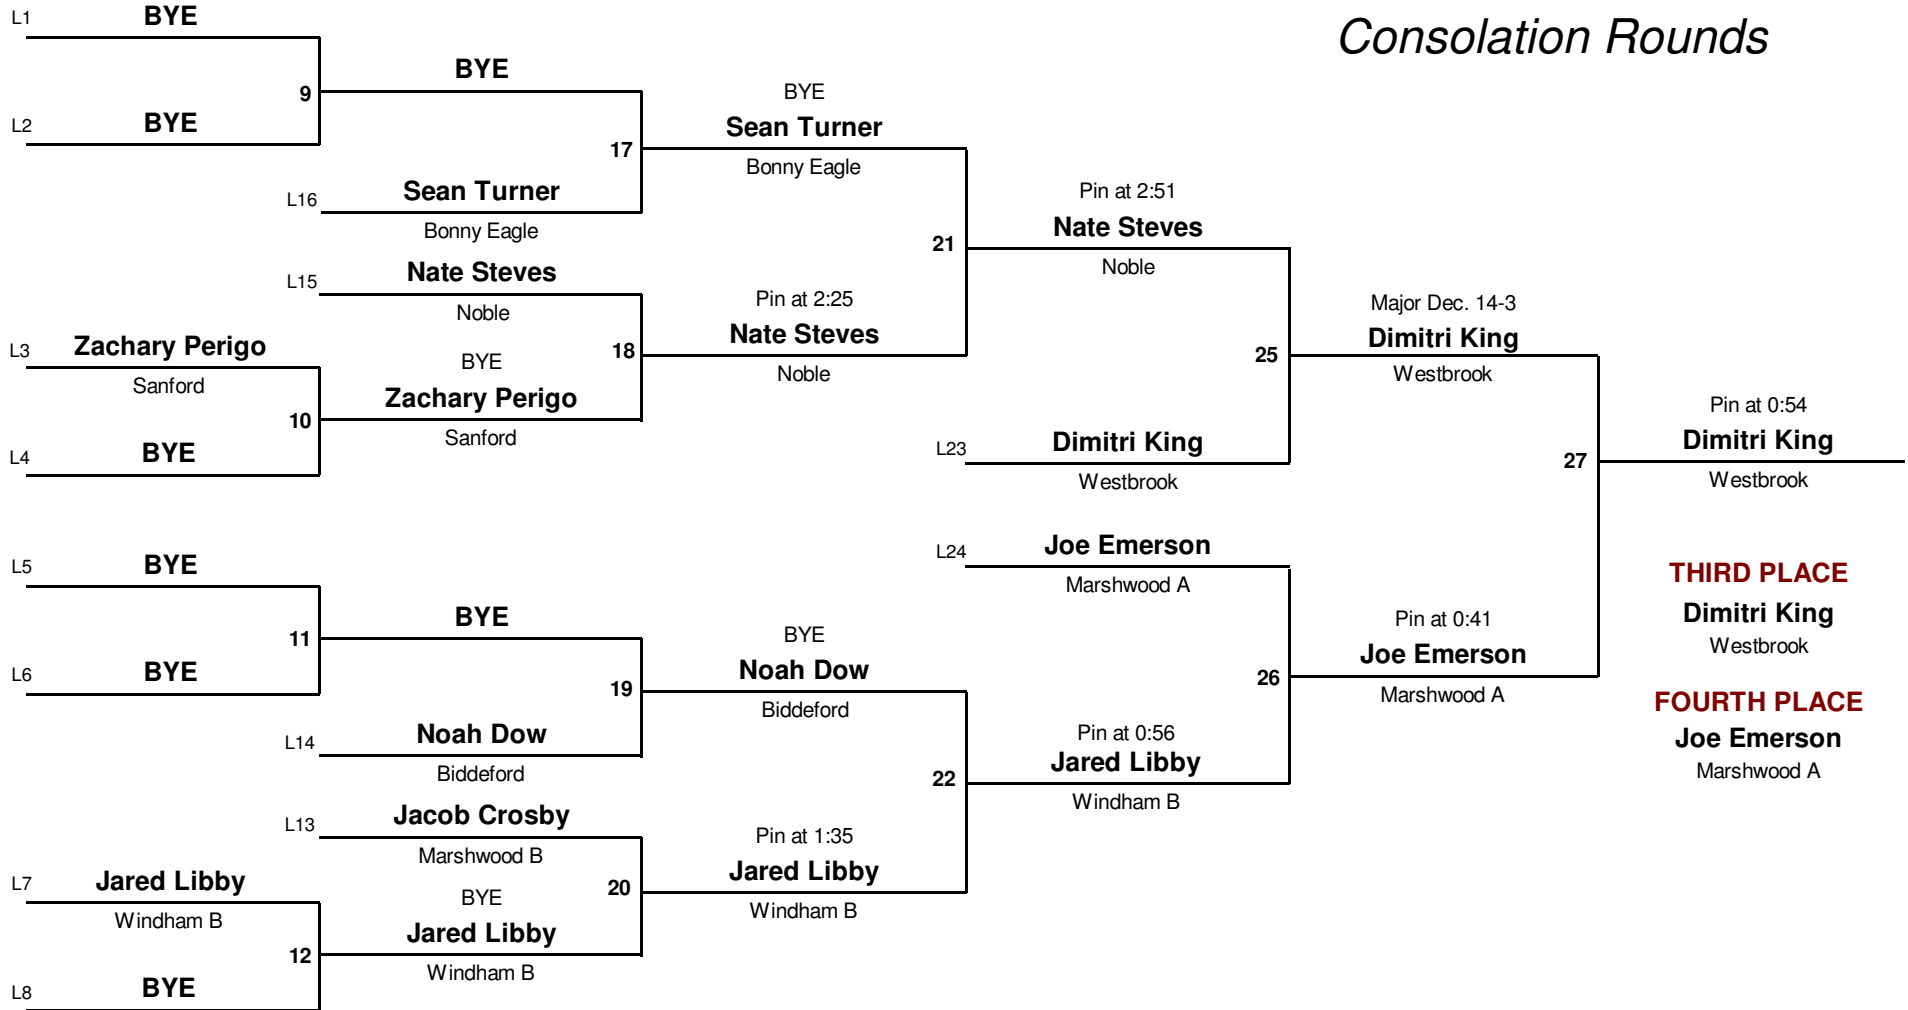

HIGH SCHOOL

DIVISION

171.0

WEIGHT

Southern Maine Classic 2010

January 30, 2010

Consolation Rounds