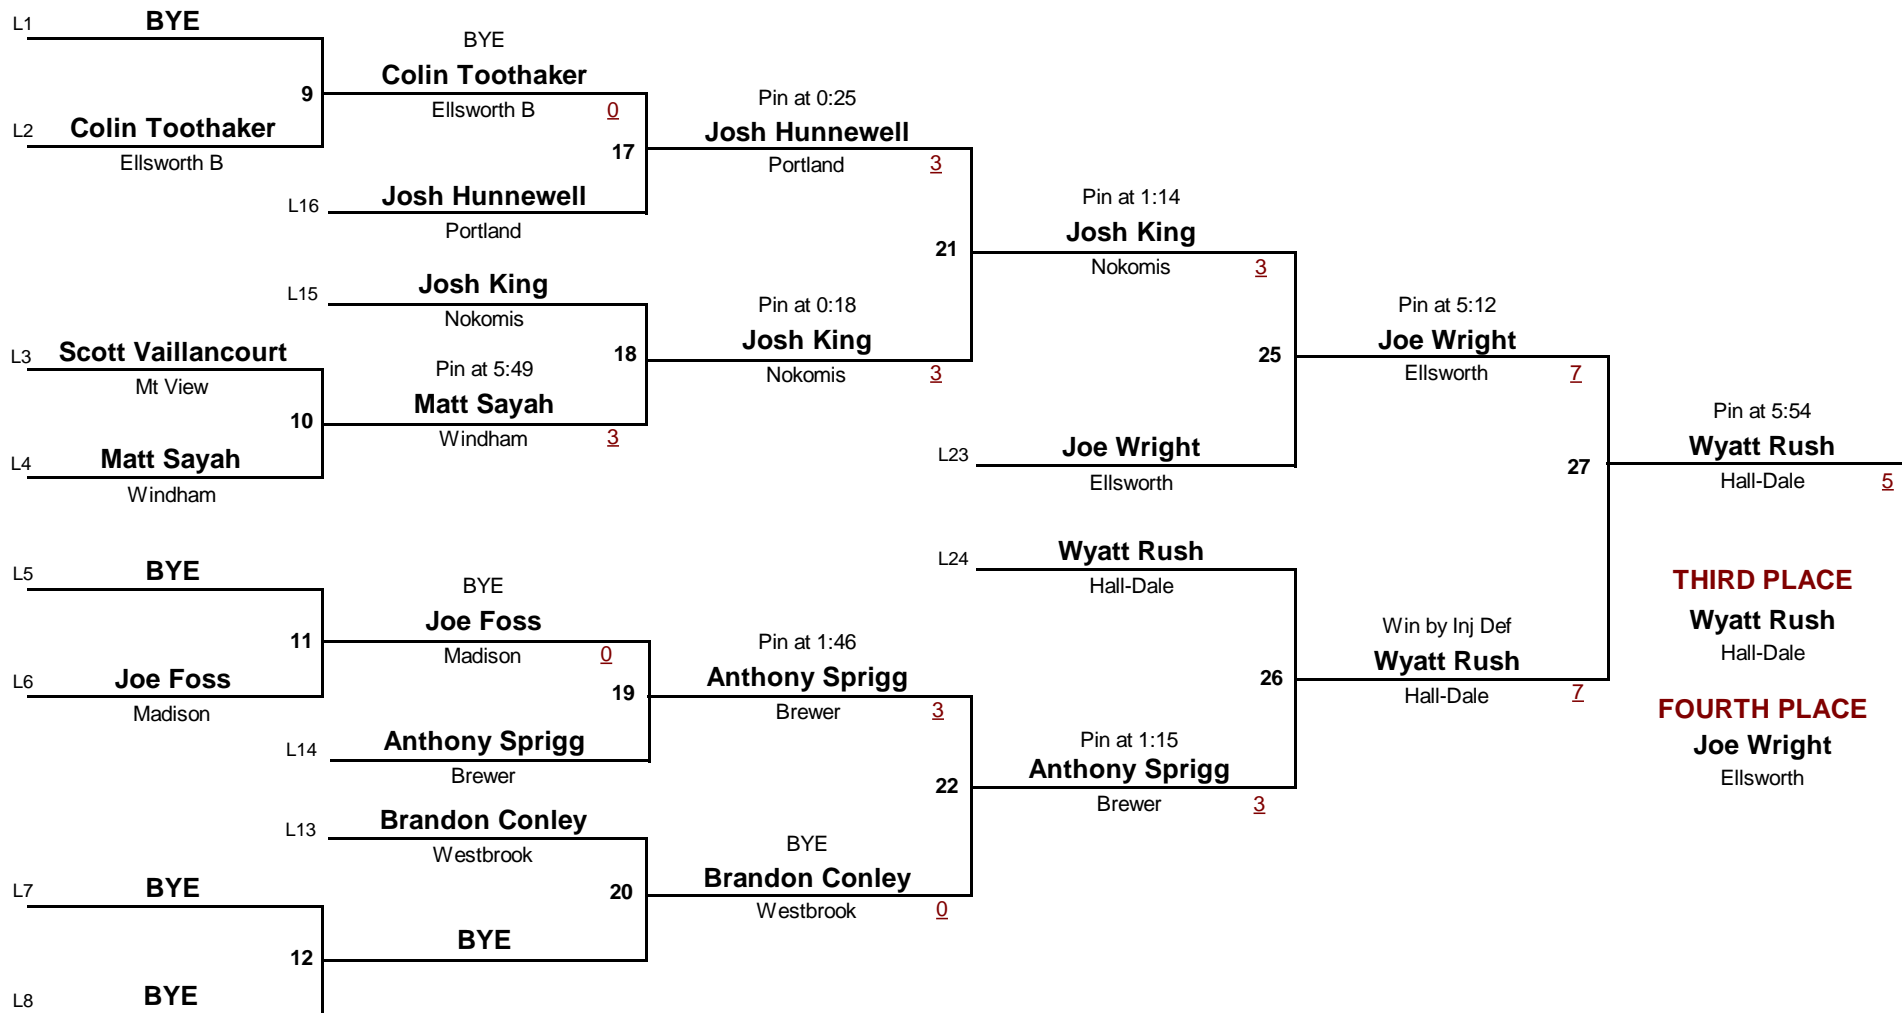

-
DIVISION

152
WEIGHT

1st Annual Skowhegan Tournament

Consolation Rounds