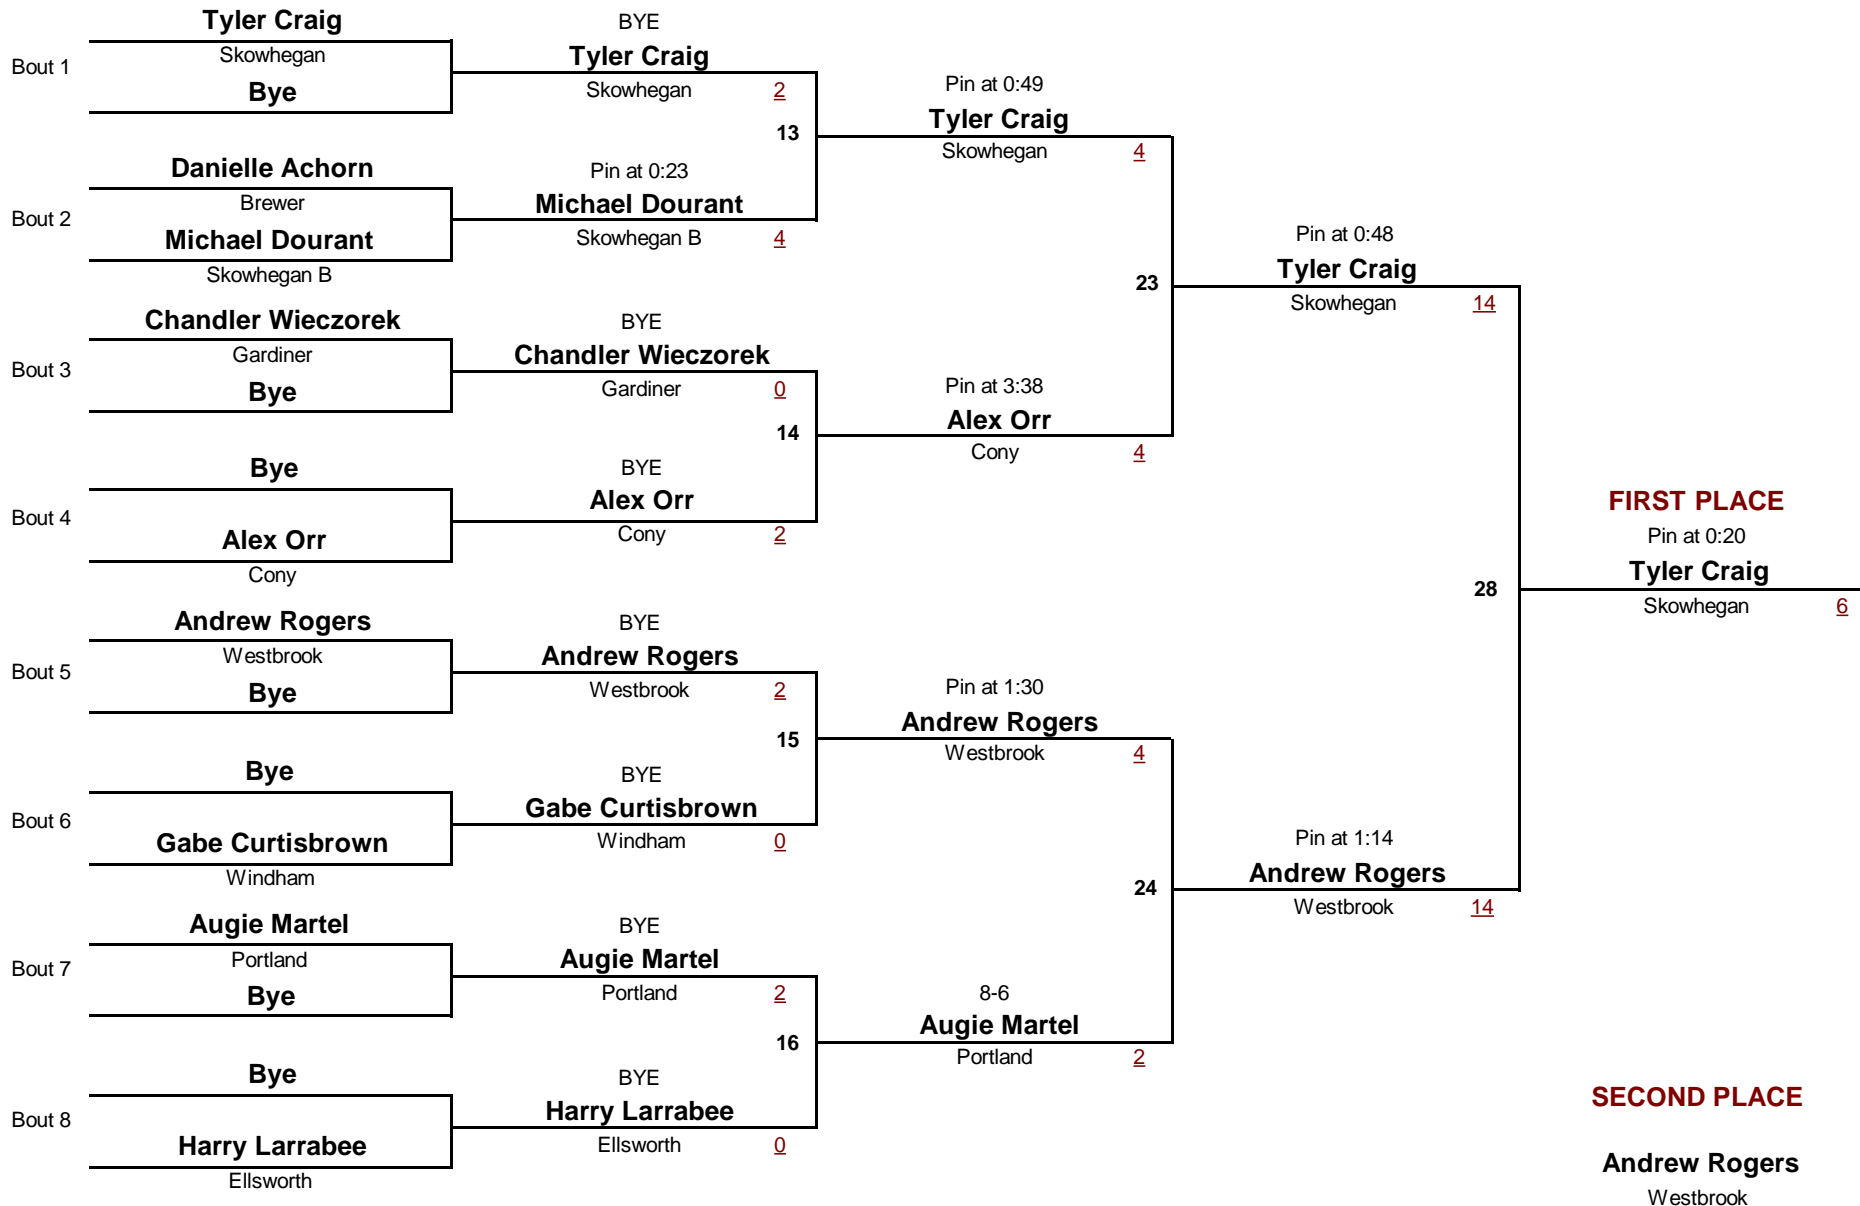

- 113
DIVISION WEIGHT

1st Annual Skowhegan Tournament

Championship Rounds