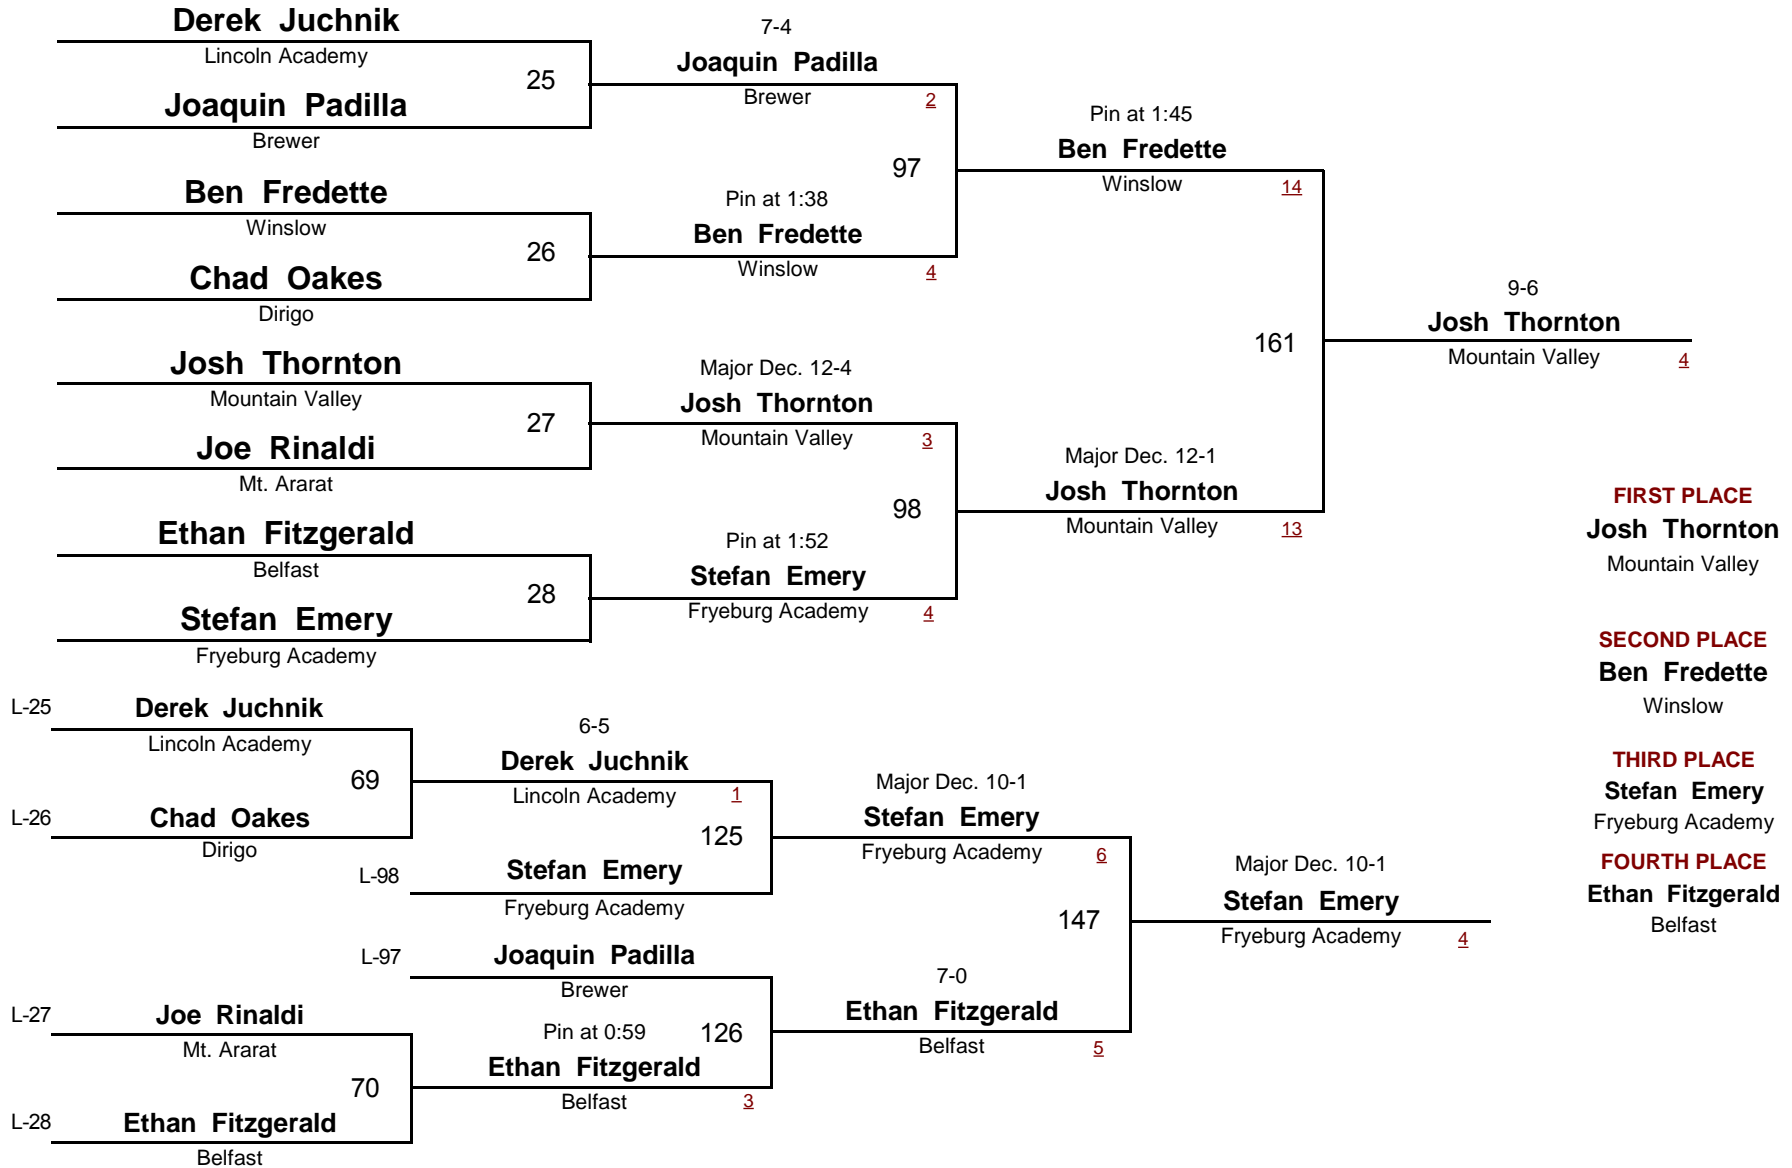

HS

140

McDonalds Mountain Valley Invitational - 2008

DIVISION

WEIGHT

December 13, 2008