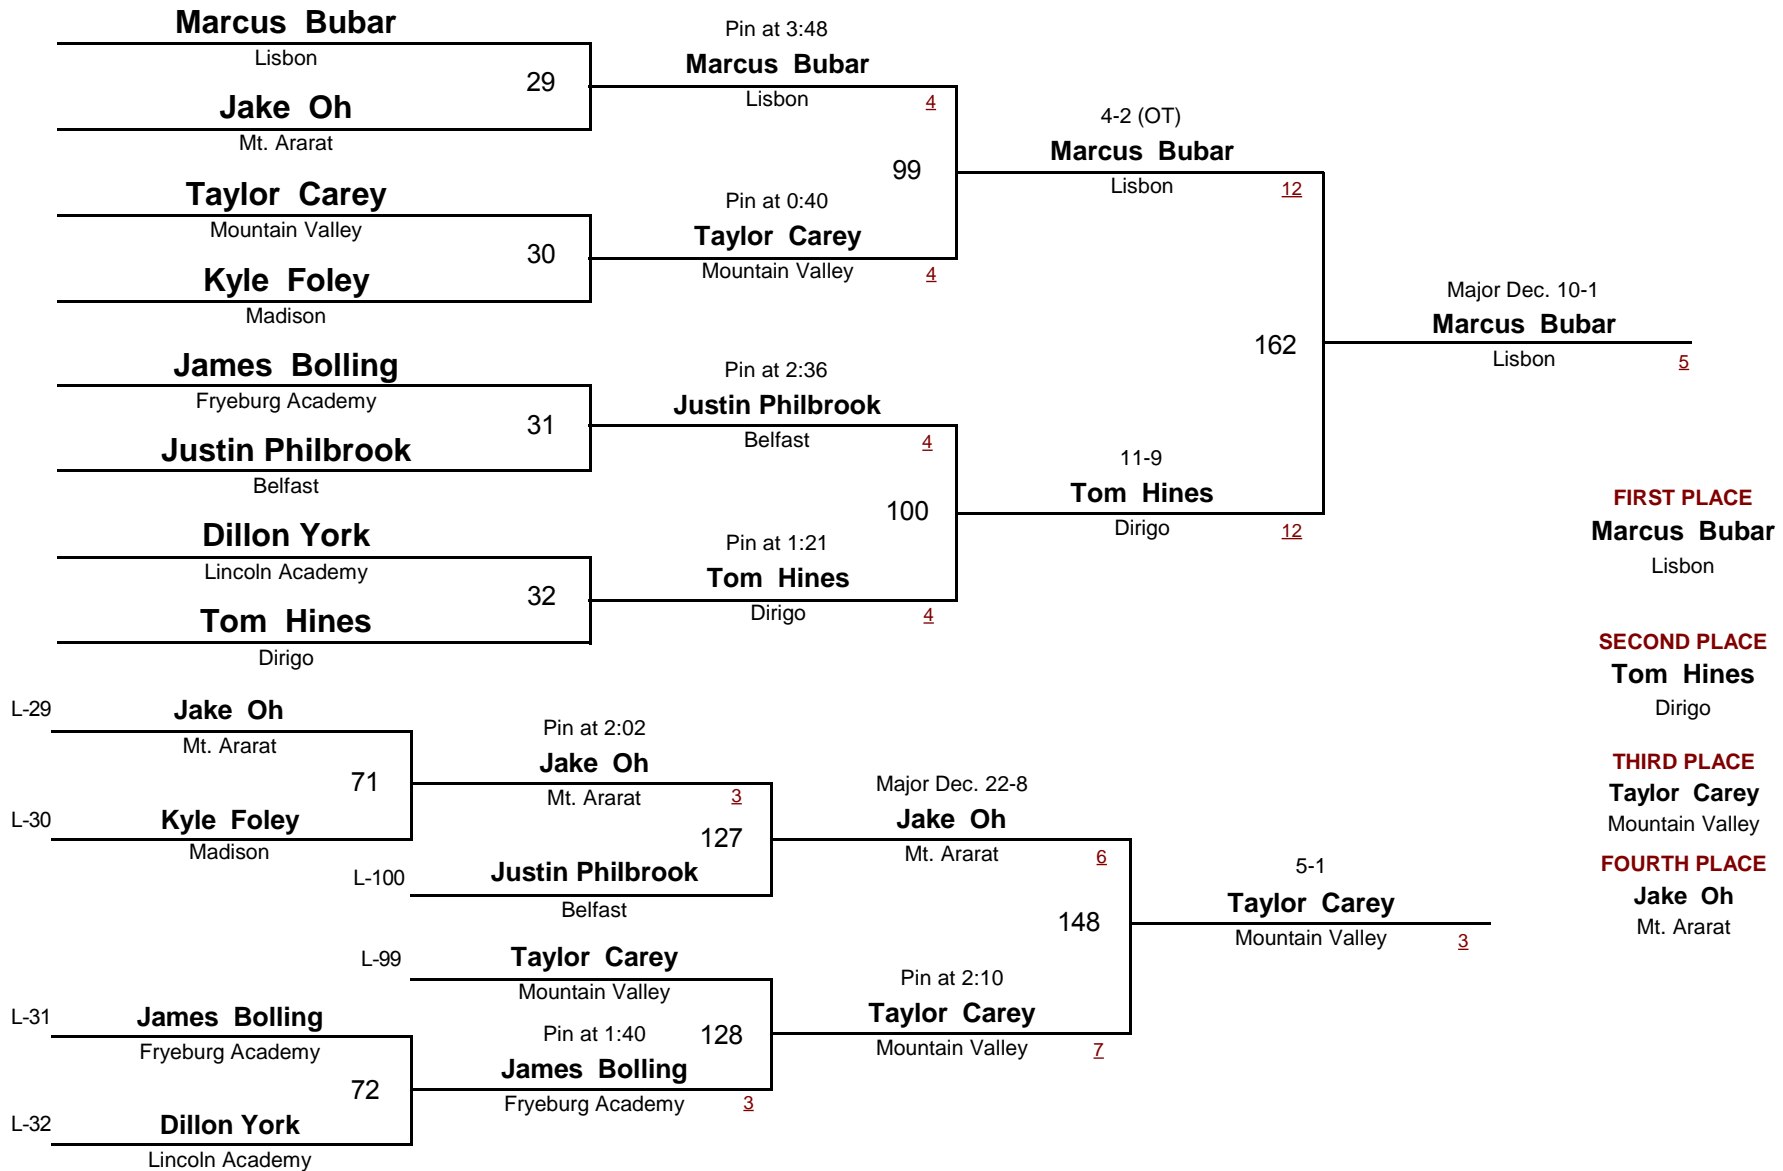

HS

145

McDonalds Mountain Valley Invitational - 2008

DIVISION

WEIGHT

December 13, 2008