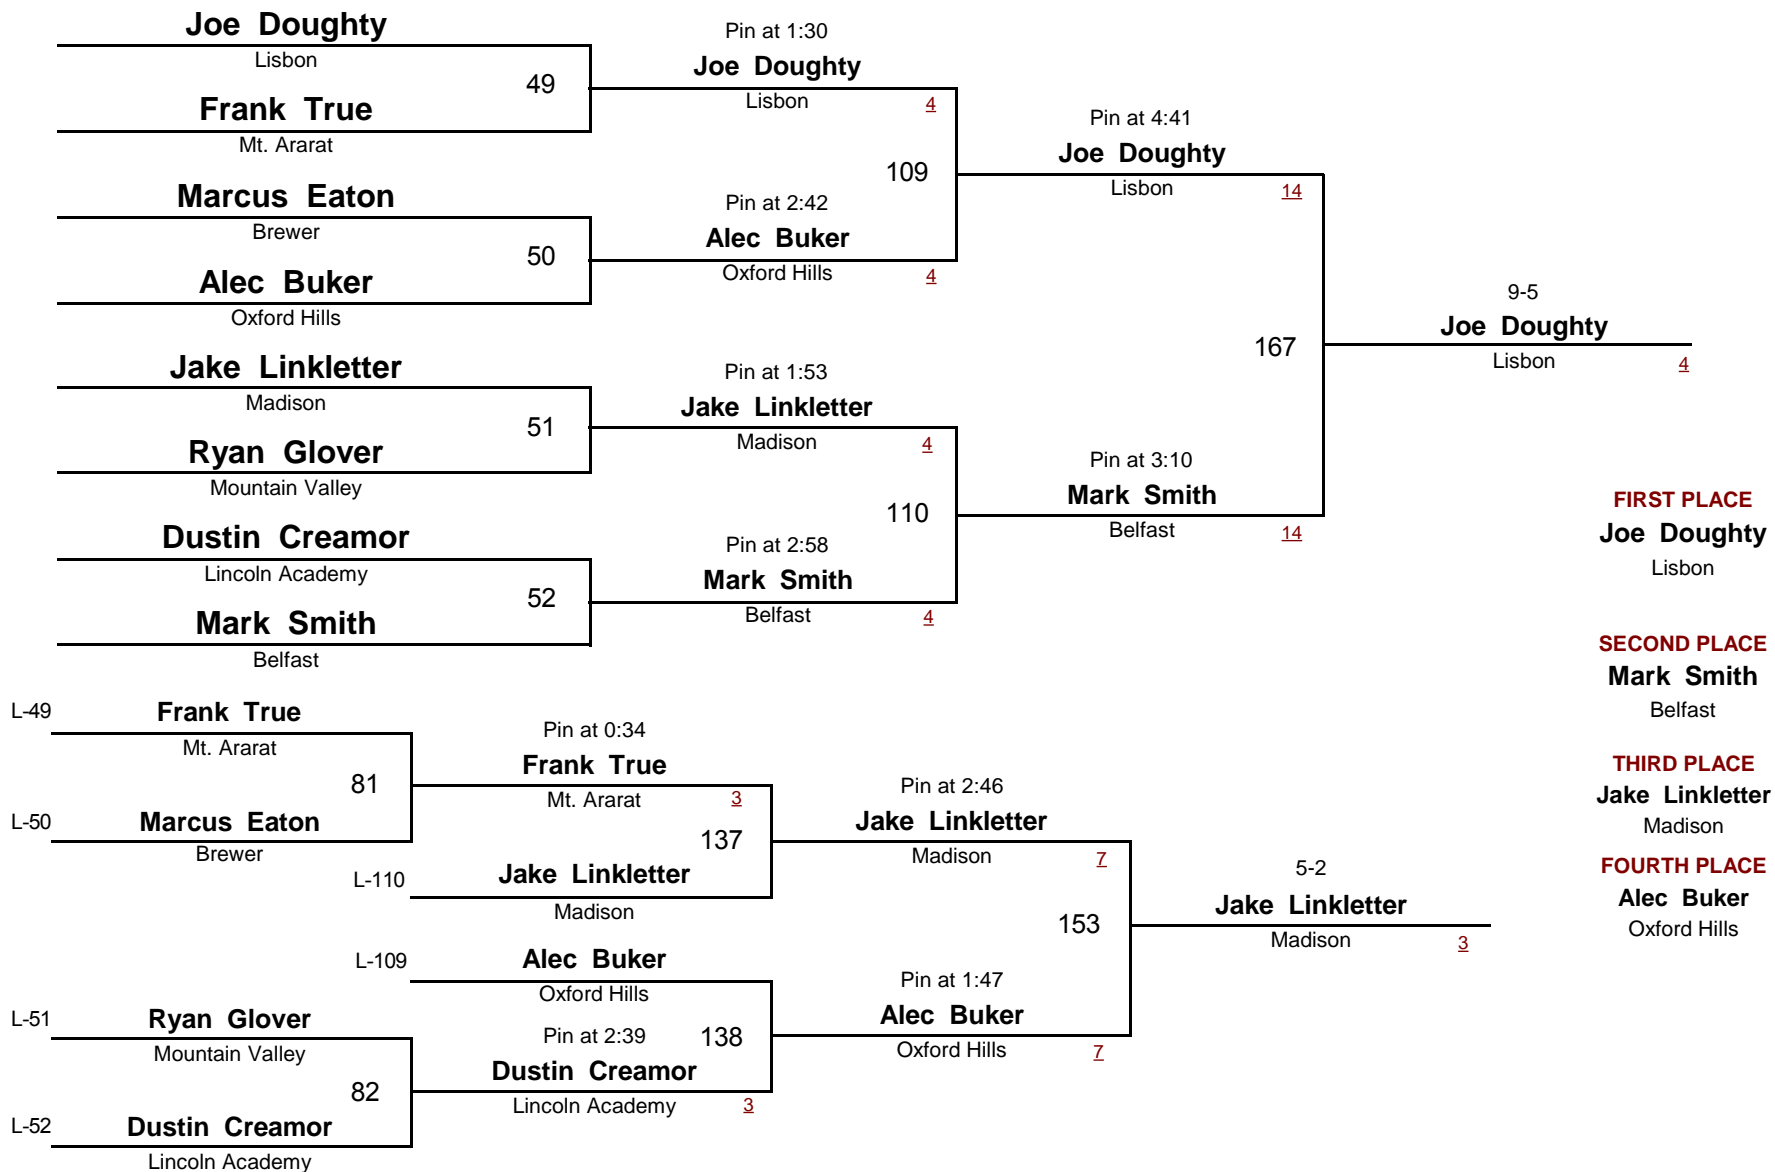

HS

215

McDonalds Mountain Valley Invitational - 2008

DIVISION

WEIGHT

December 13, 2008