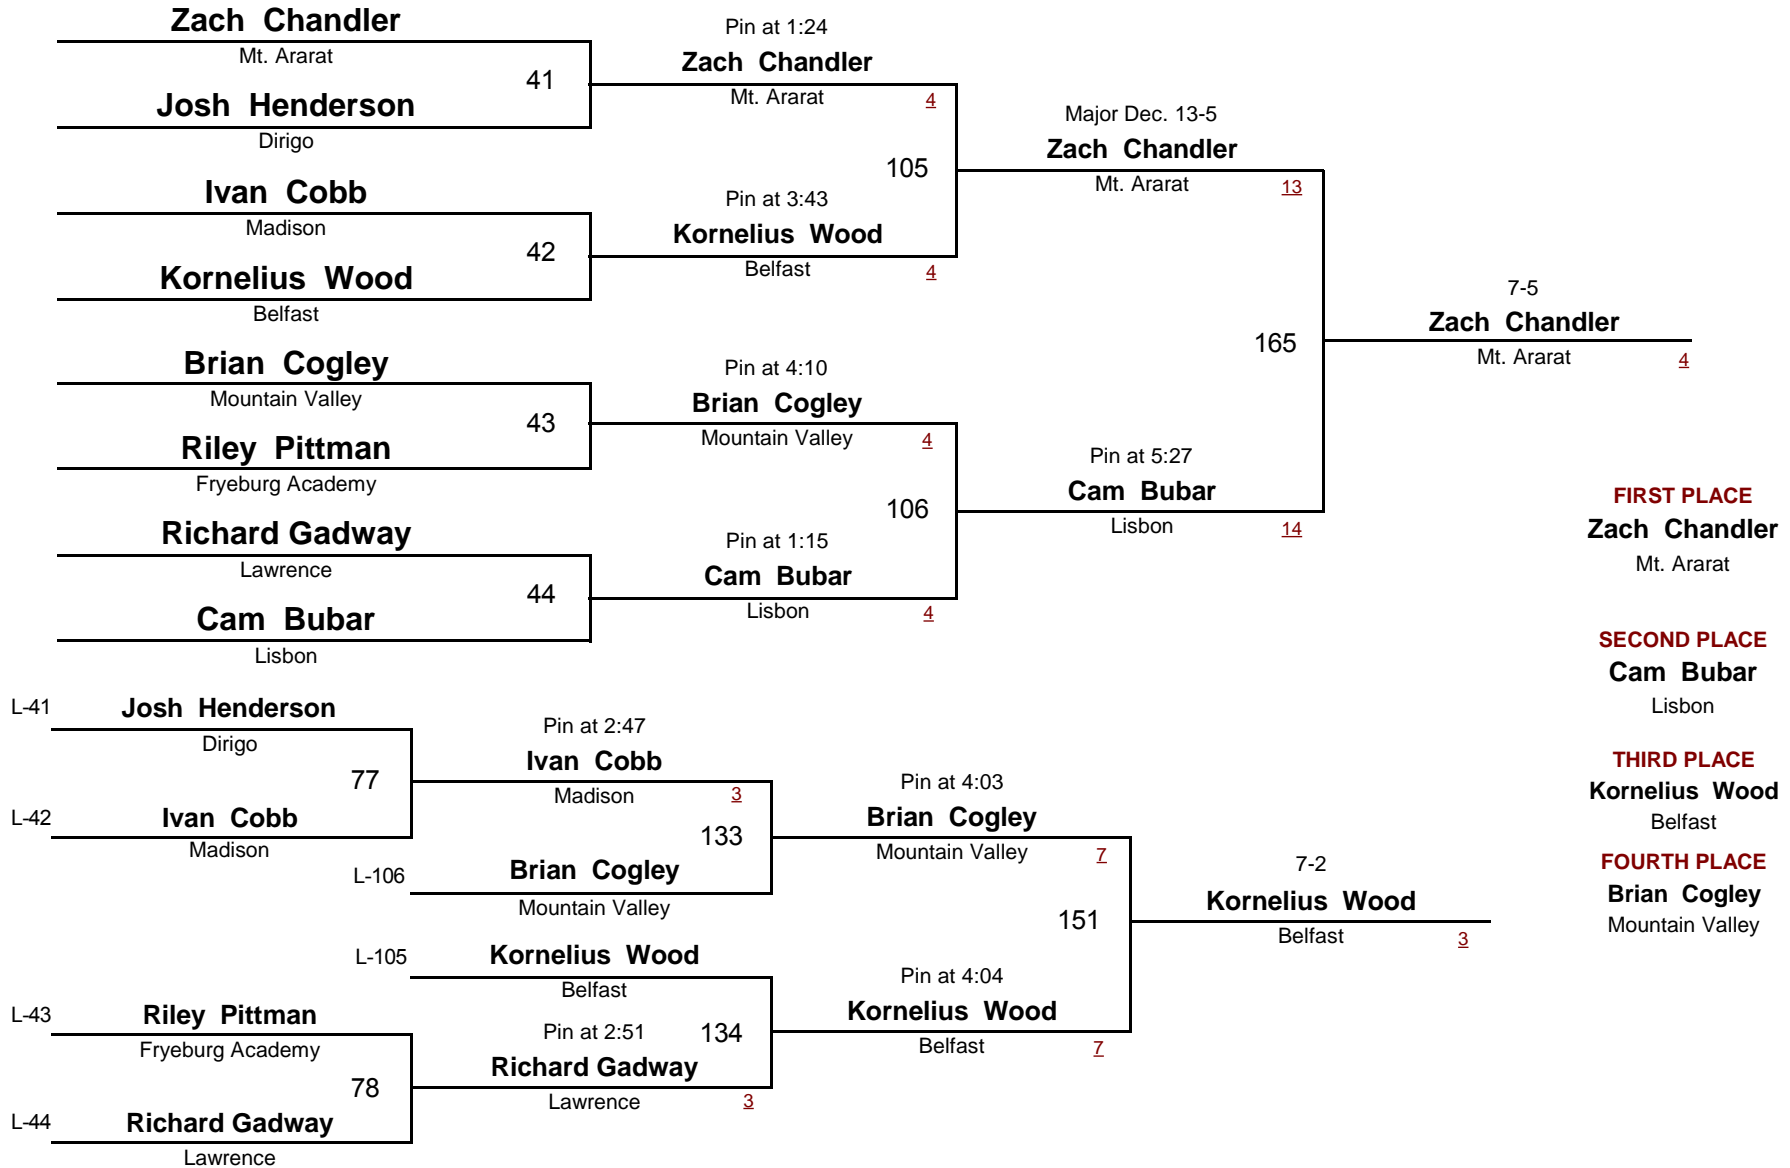

HS

171

McDonalds Mountain Valley Invitational - 2008

DIVISION

WEIGHT

December 13, 2008