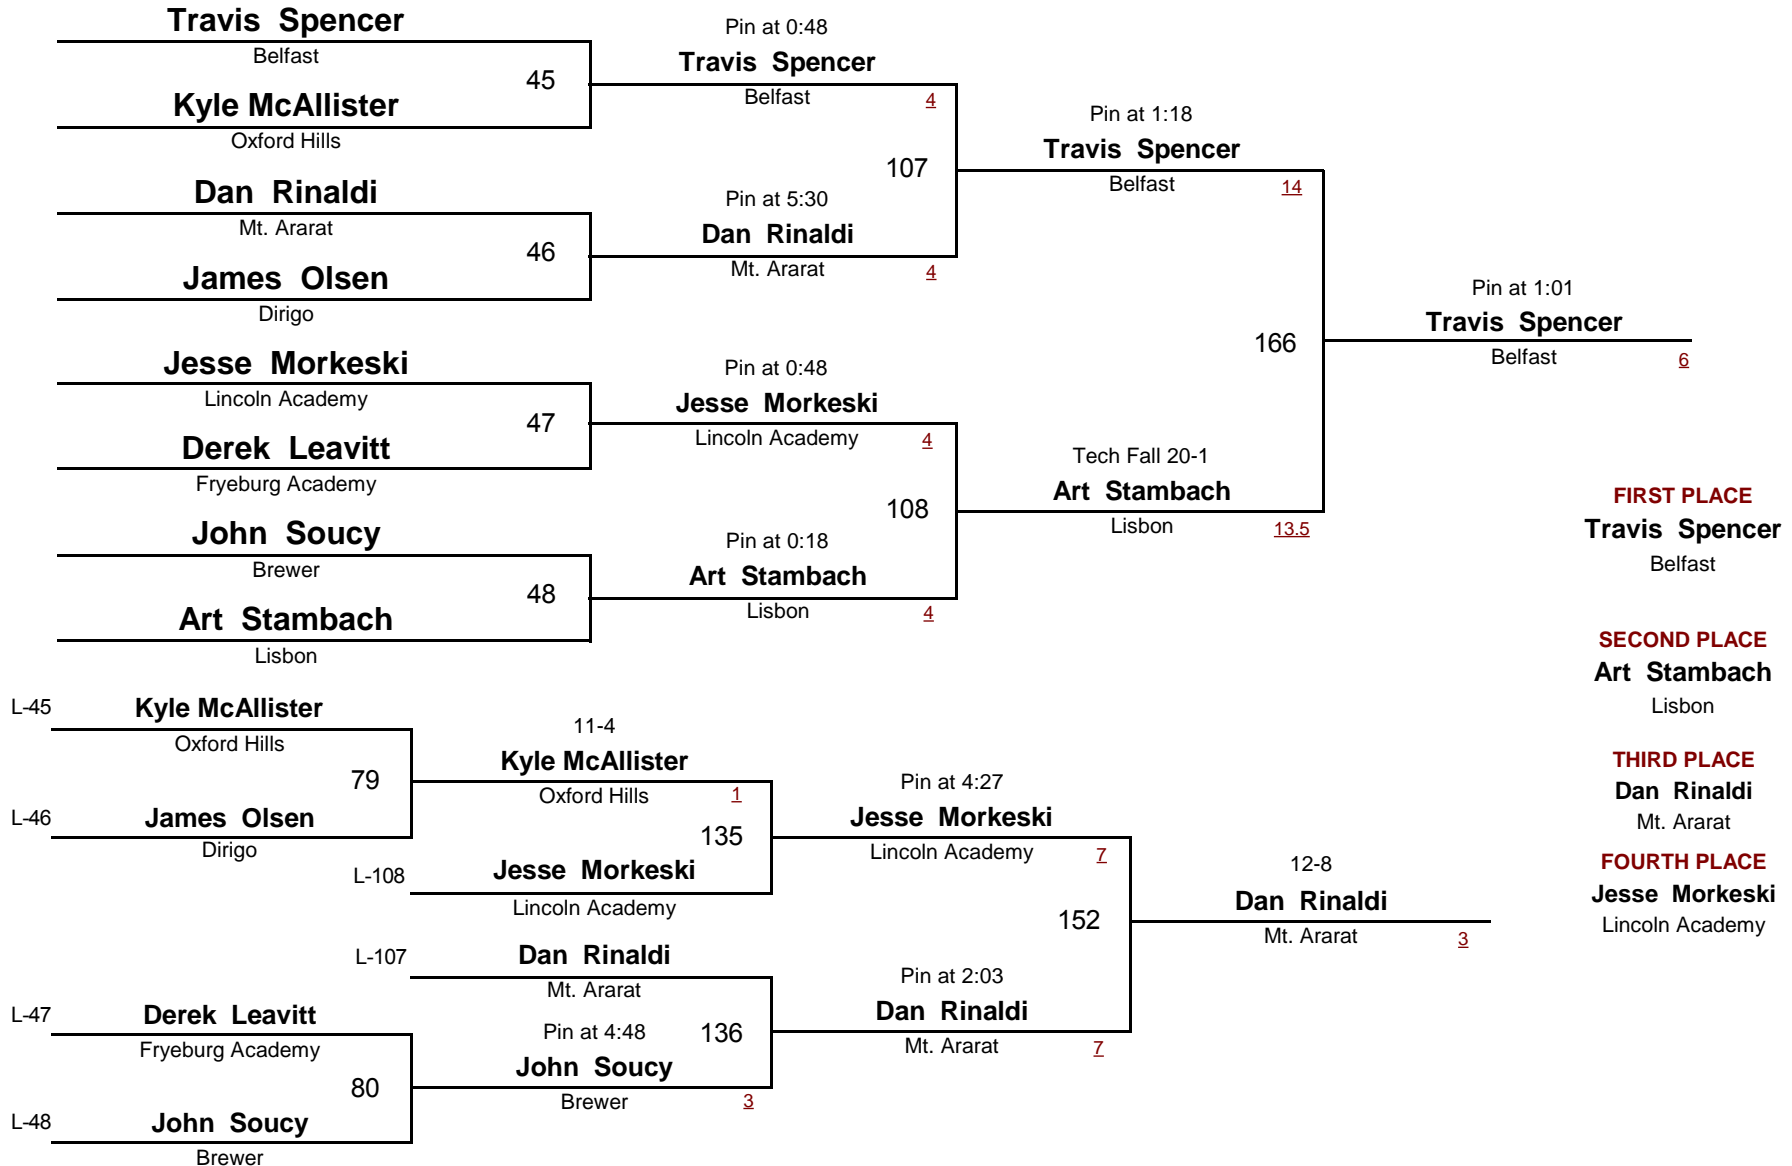

HS

189

McDonalds Mountain Valley Invitational - 2008

DIVISION

WEIGHT

December 13, 2008