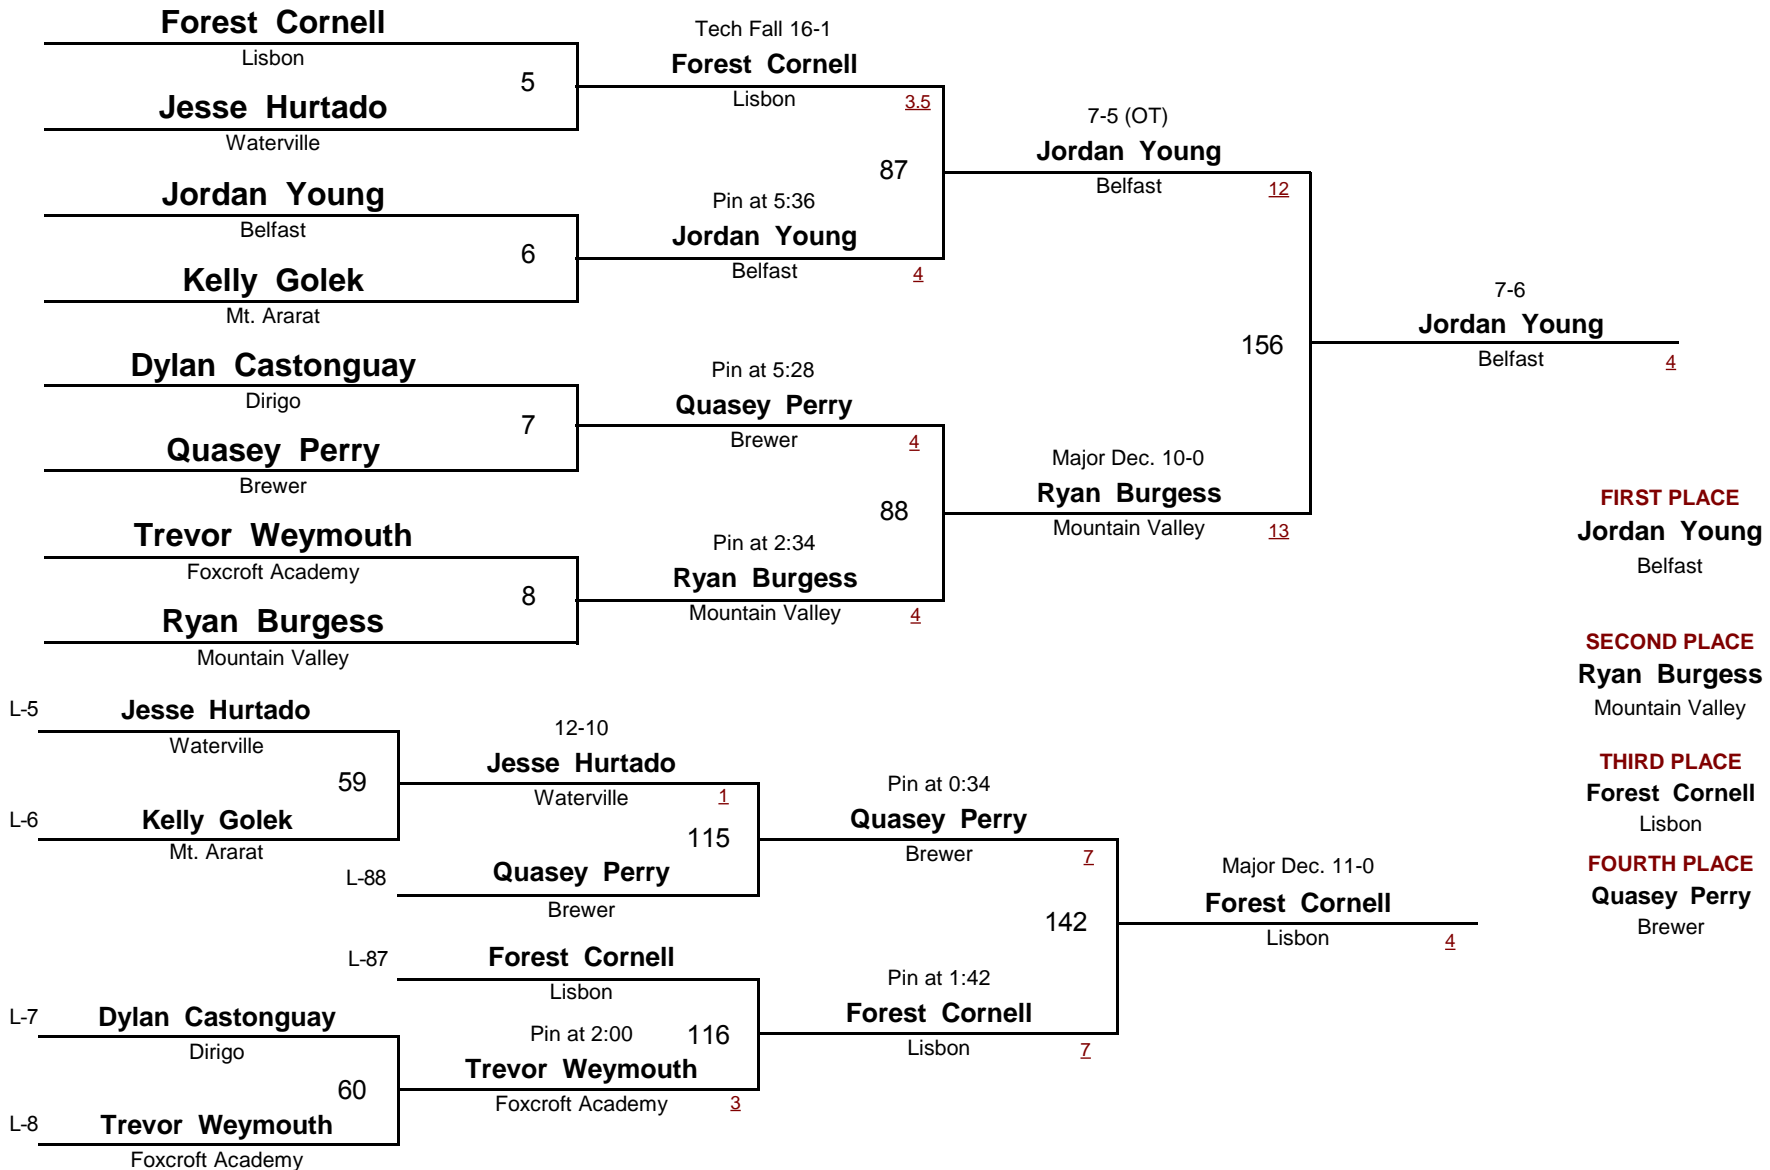

McDonalds Mountain Valley Invitational - 2008

DIVISION

WEIGHT

December 13, 2008

HS

119

McDonalds Mountain Valley Invitational - 2008

DIVISION