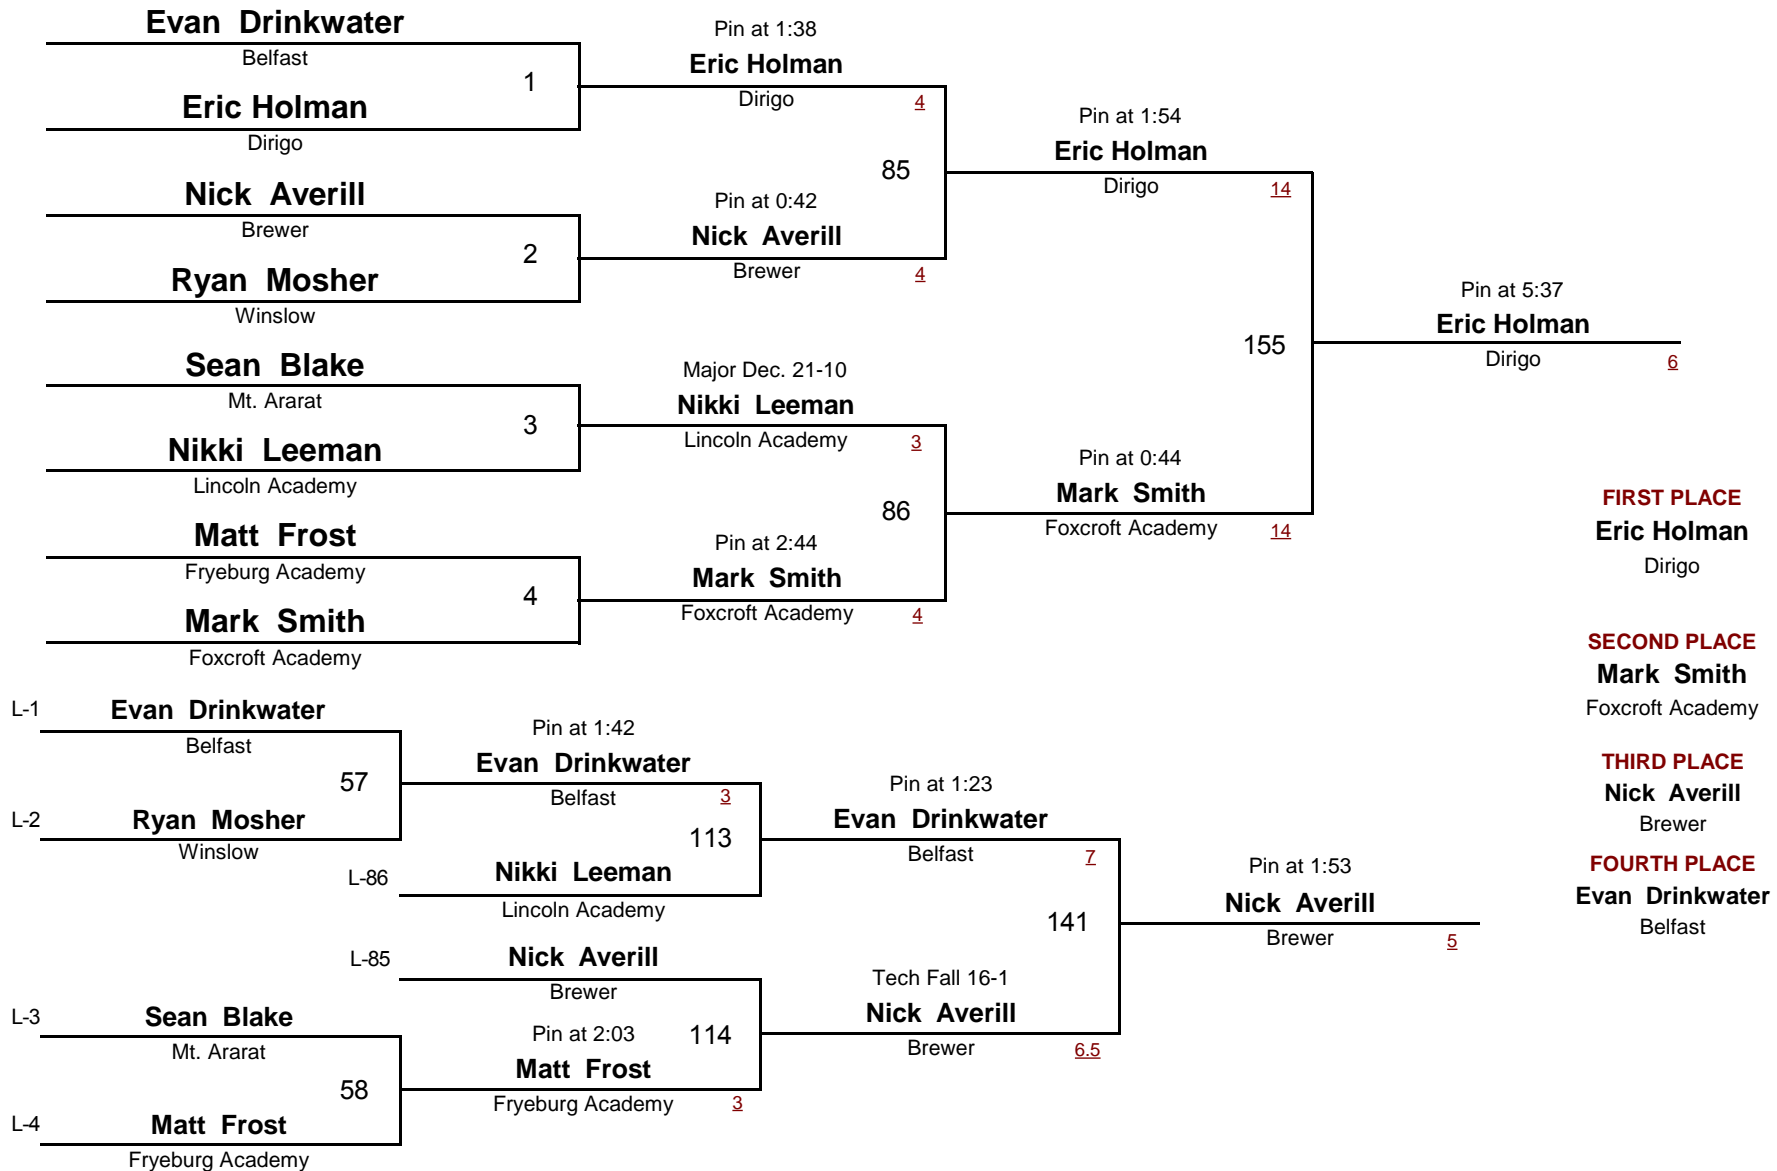

HS

103

McDonalds Mountain Valley Invitational - 2008

DIVISION

WEIGHT

December 13, 2008

HS

112