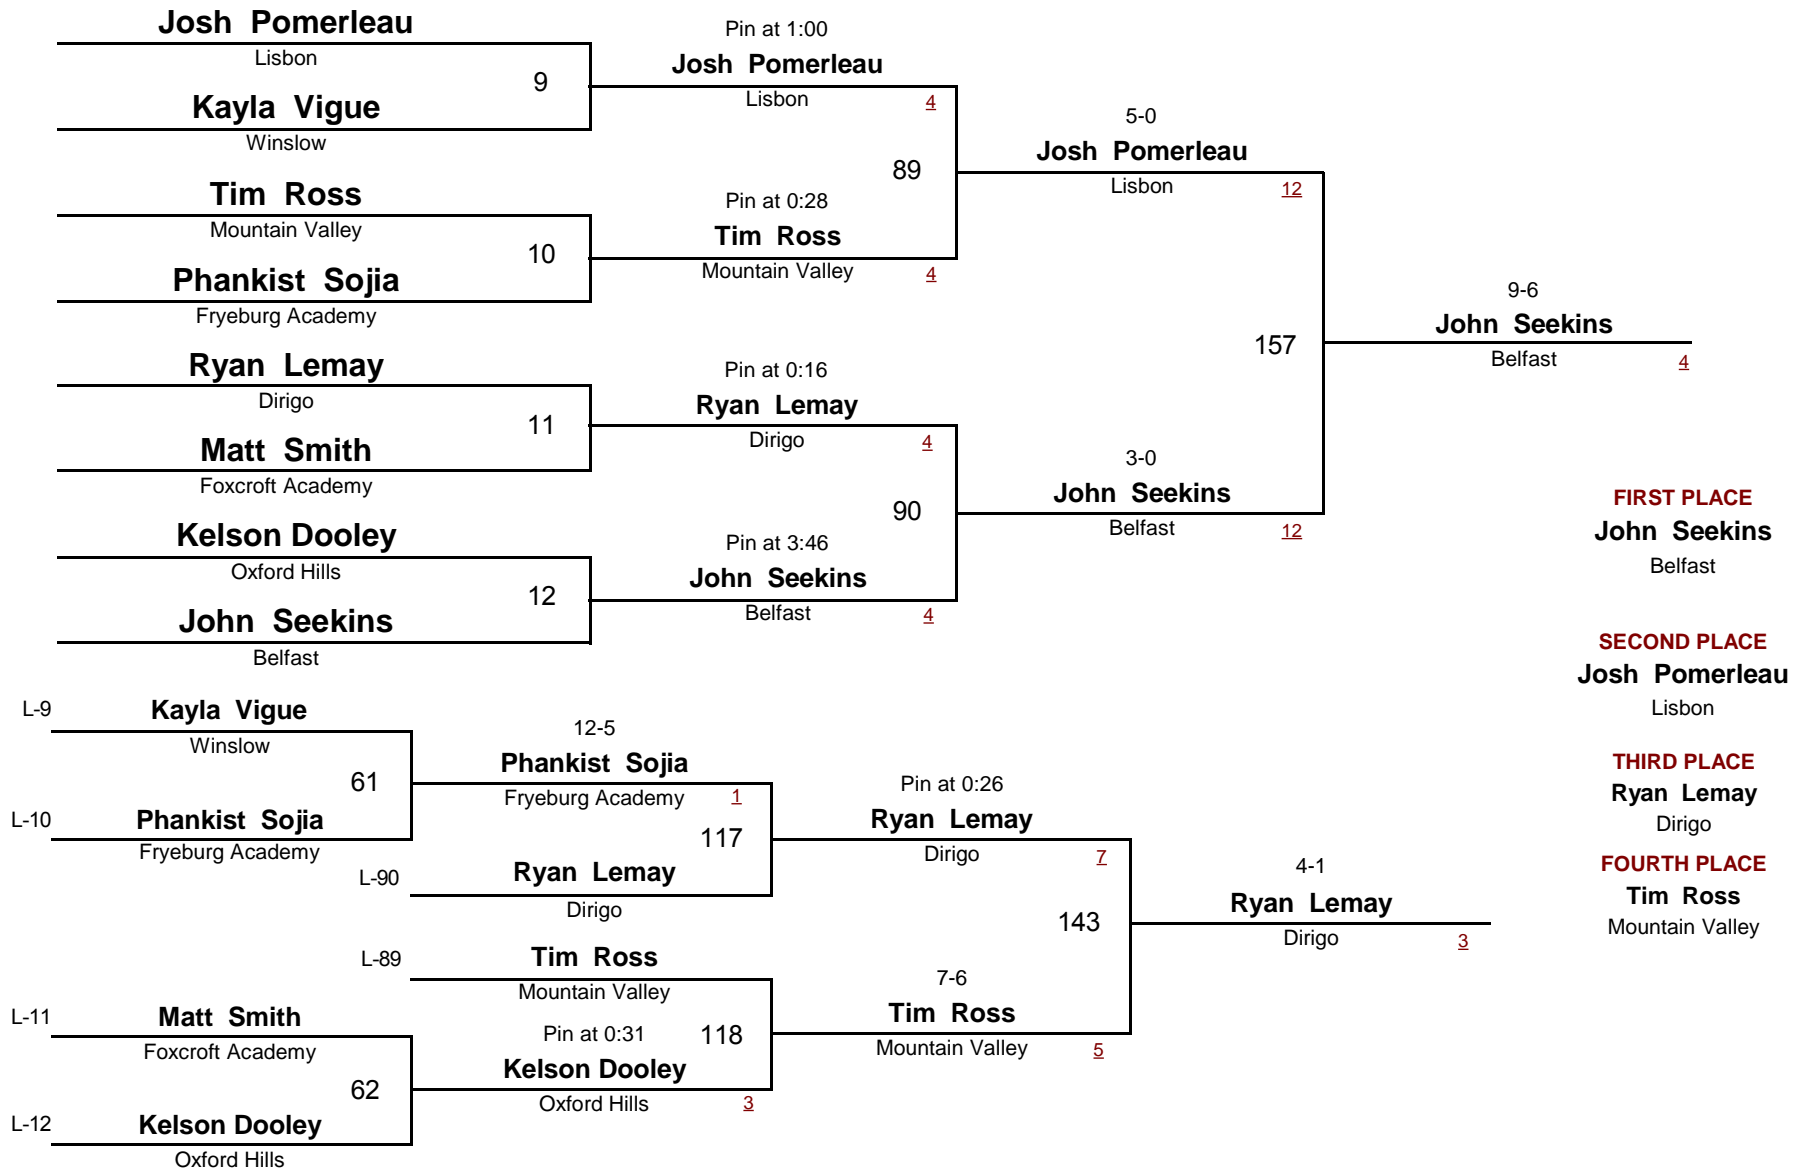

HS

119

McDonalds Mountain Valley Invitational - 2008

DIVISION

WEIGHT

December 13, 2008