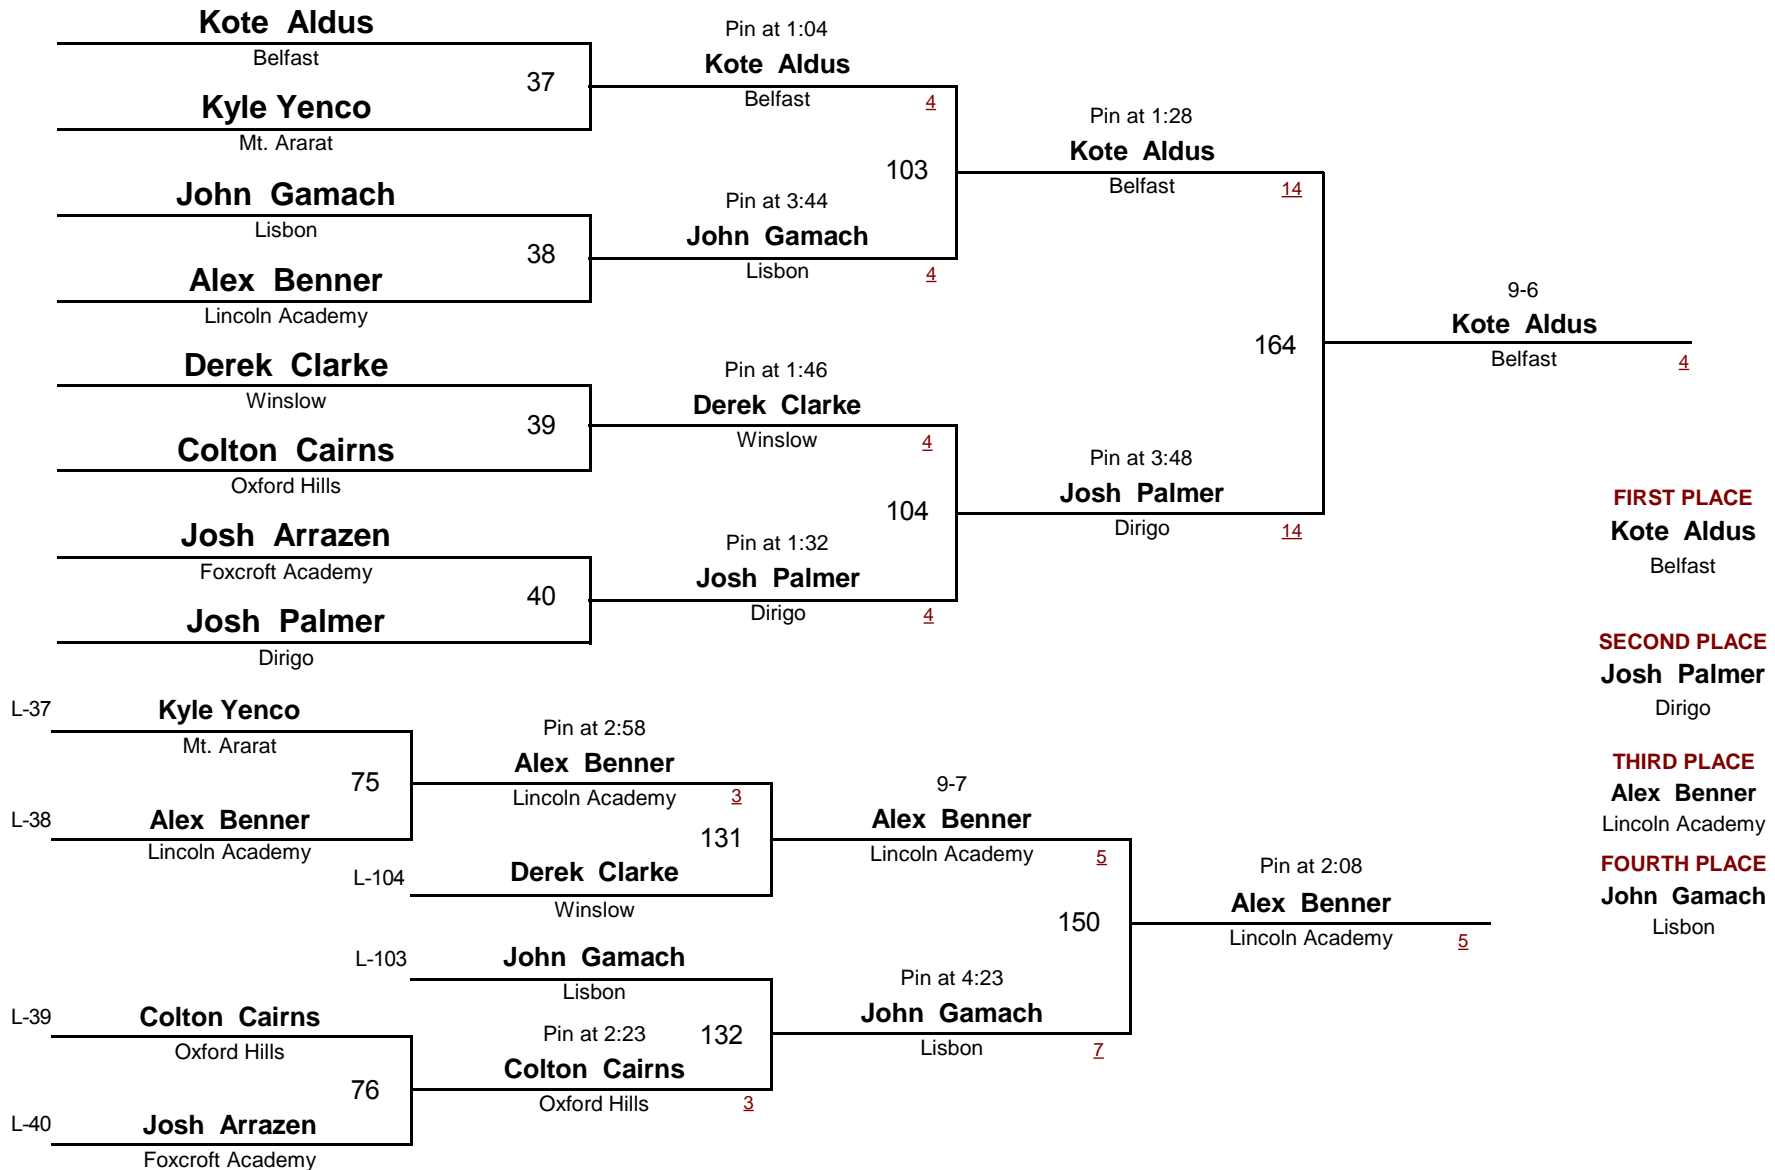

HS

160

McDonalds Mountain Valley Invitational - 2008

DIVISION

WEIGHT

December 13, 2008