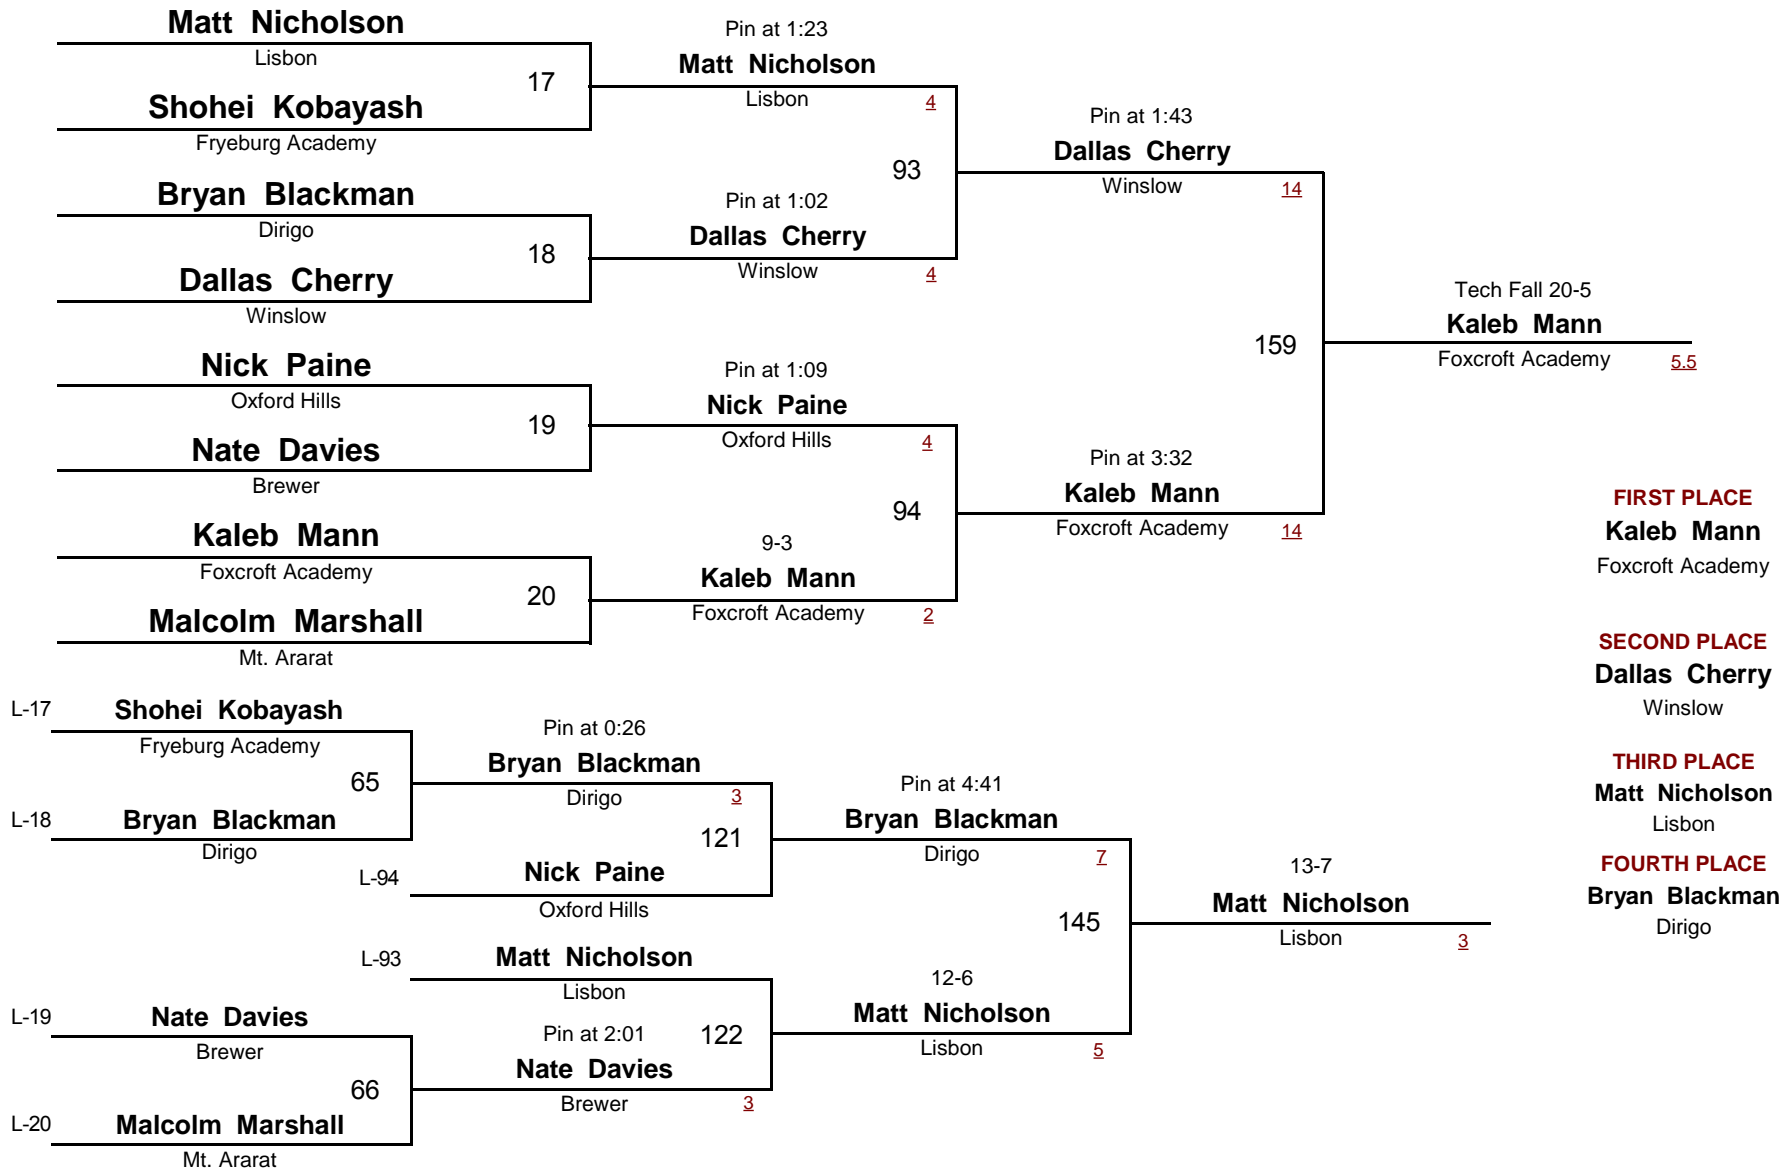

HS

130

McDonalds Mountain Valley Invitational - 2008

DIVISION

WEIGHT

December 13, 2008