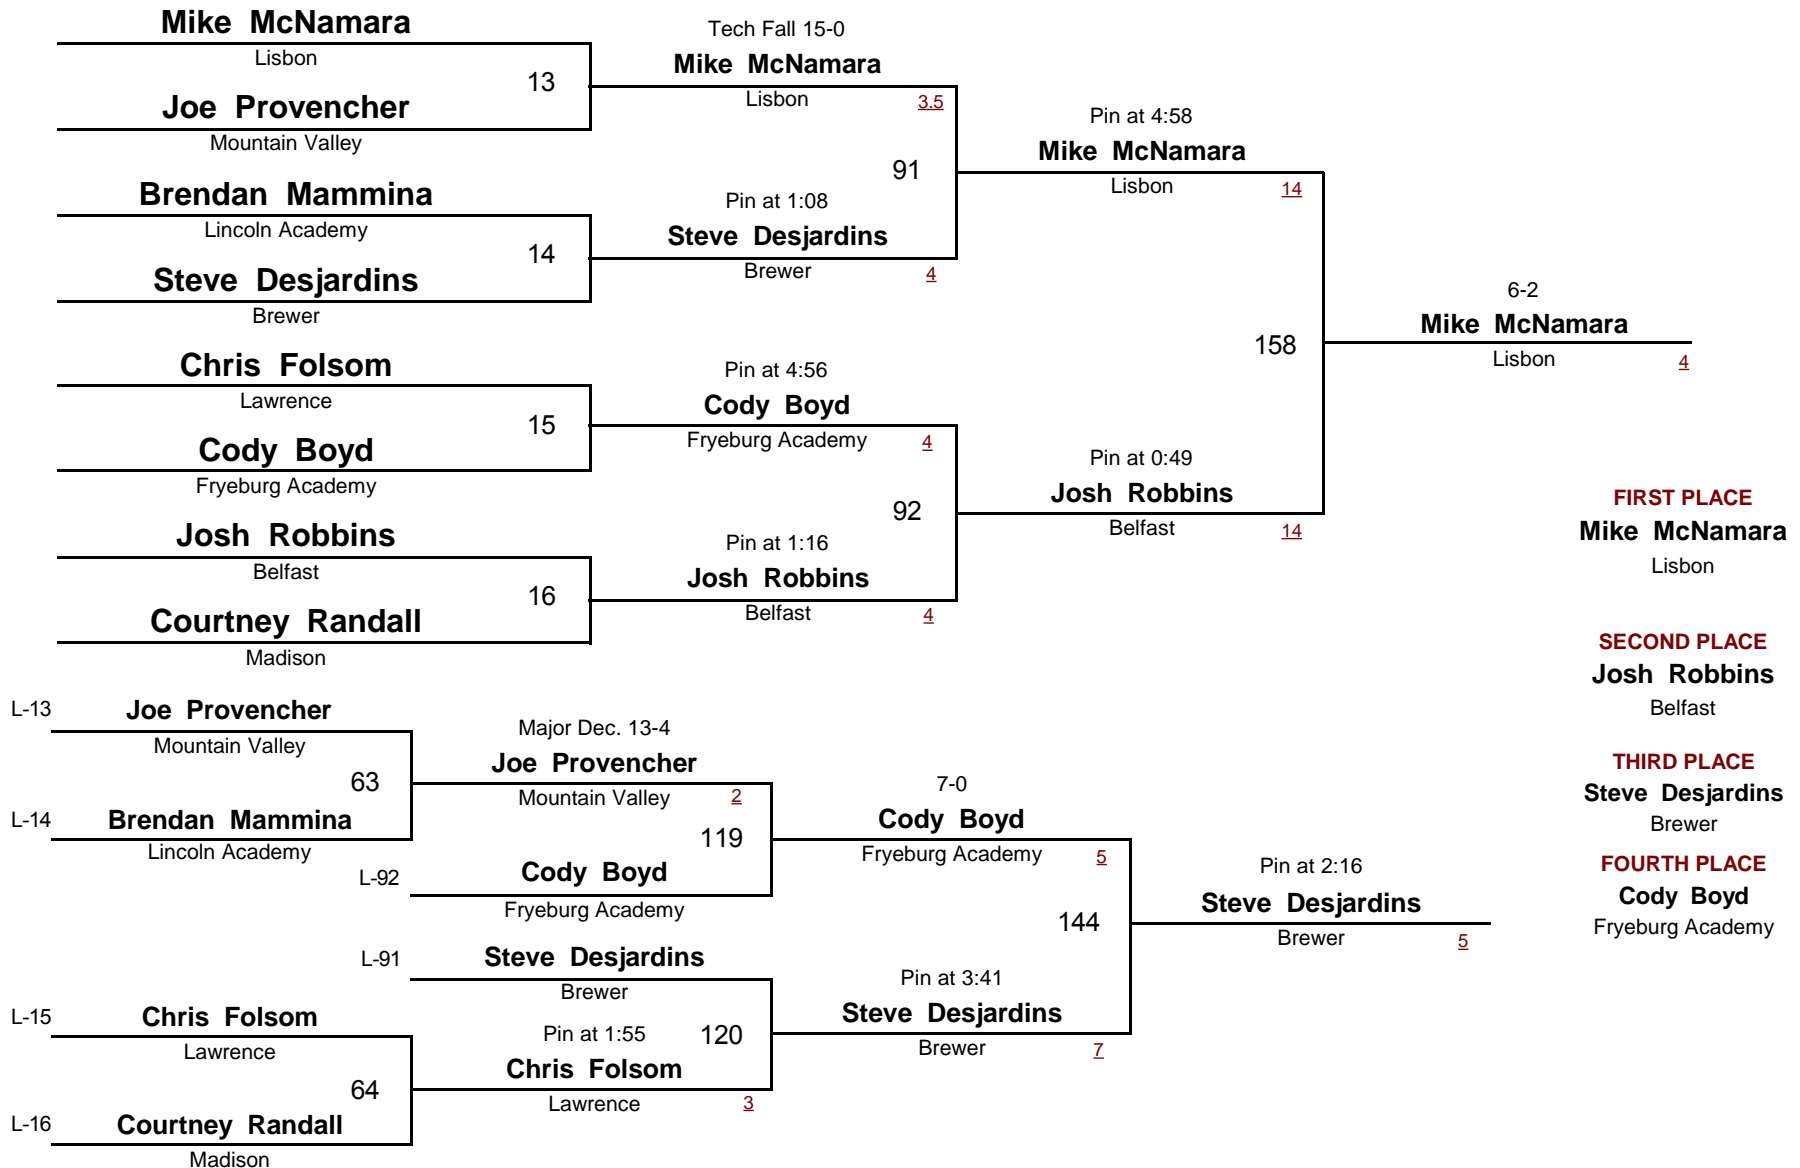

WEIGHT

December 13, 2008

HS

125

McDonalds Mountain Valley Invitational - 2008

DIVISION

WEIGHT

December 13, 2008