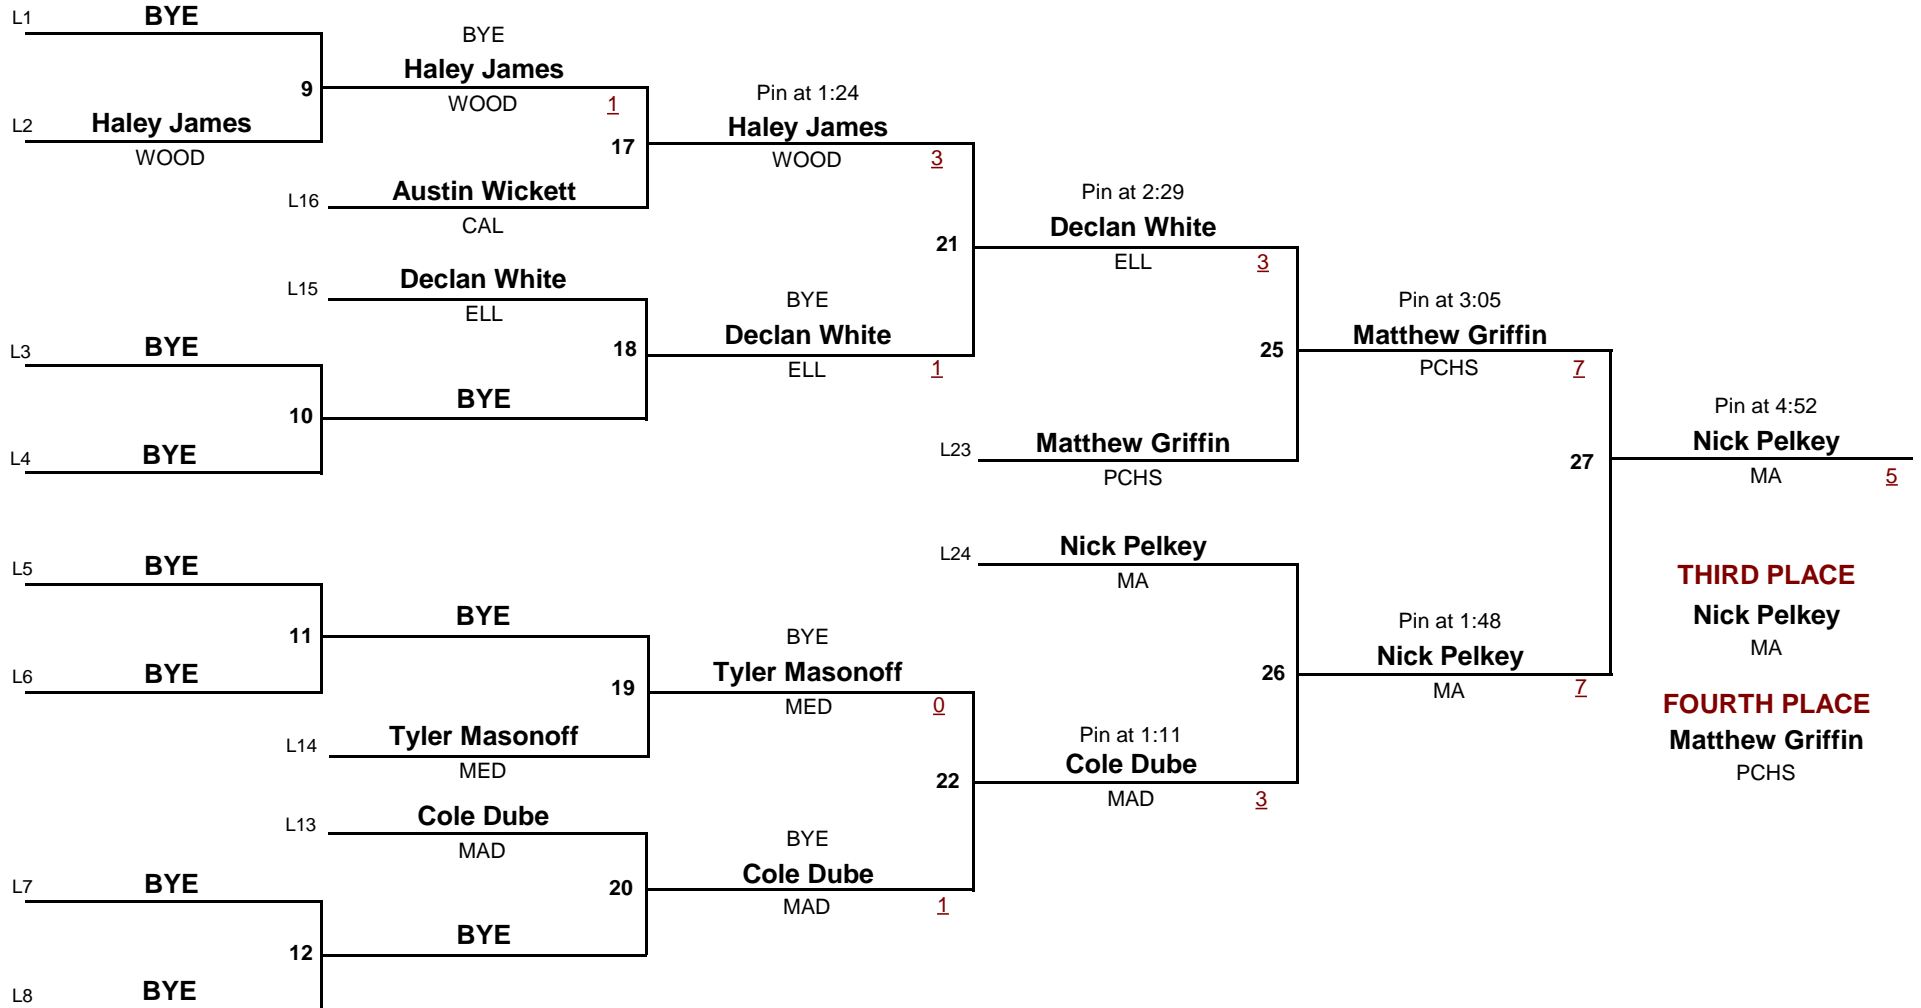

170
DIVISION

170
WEIGHT

Ellsworth 1/21

January 21, 2017
Consolation Rounds