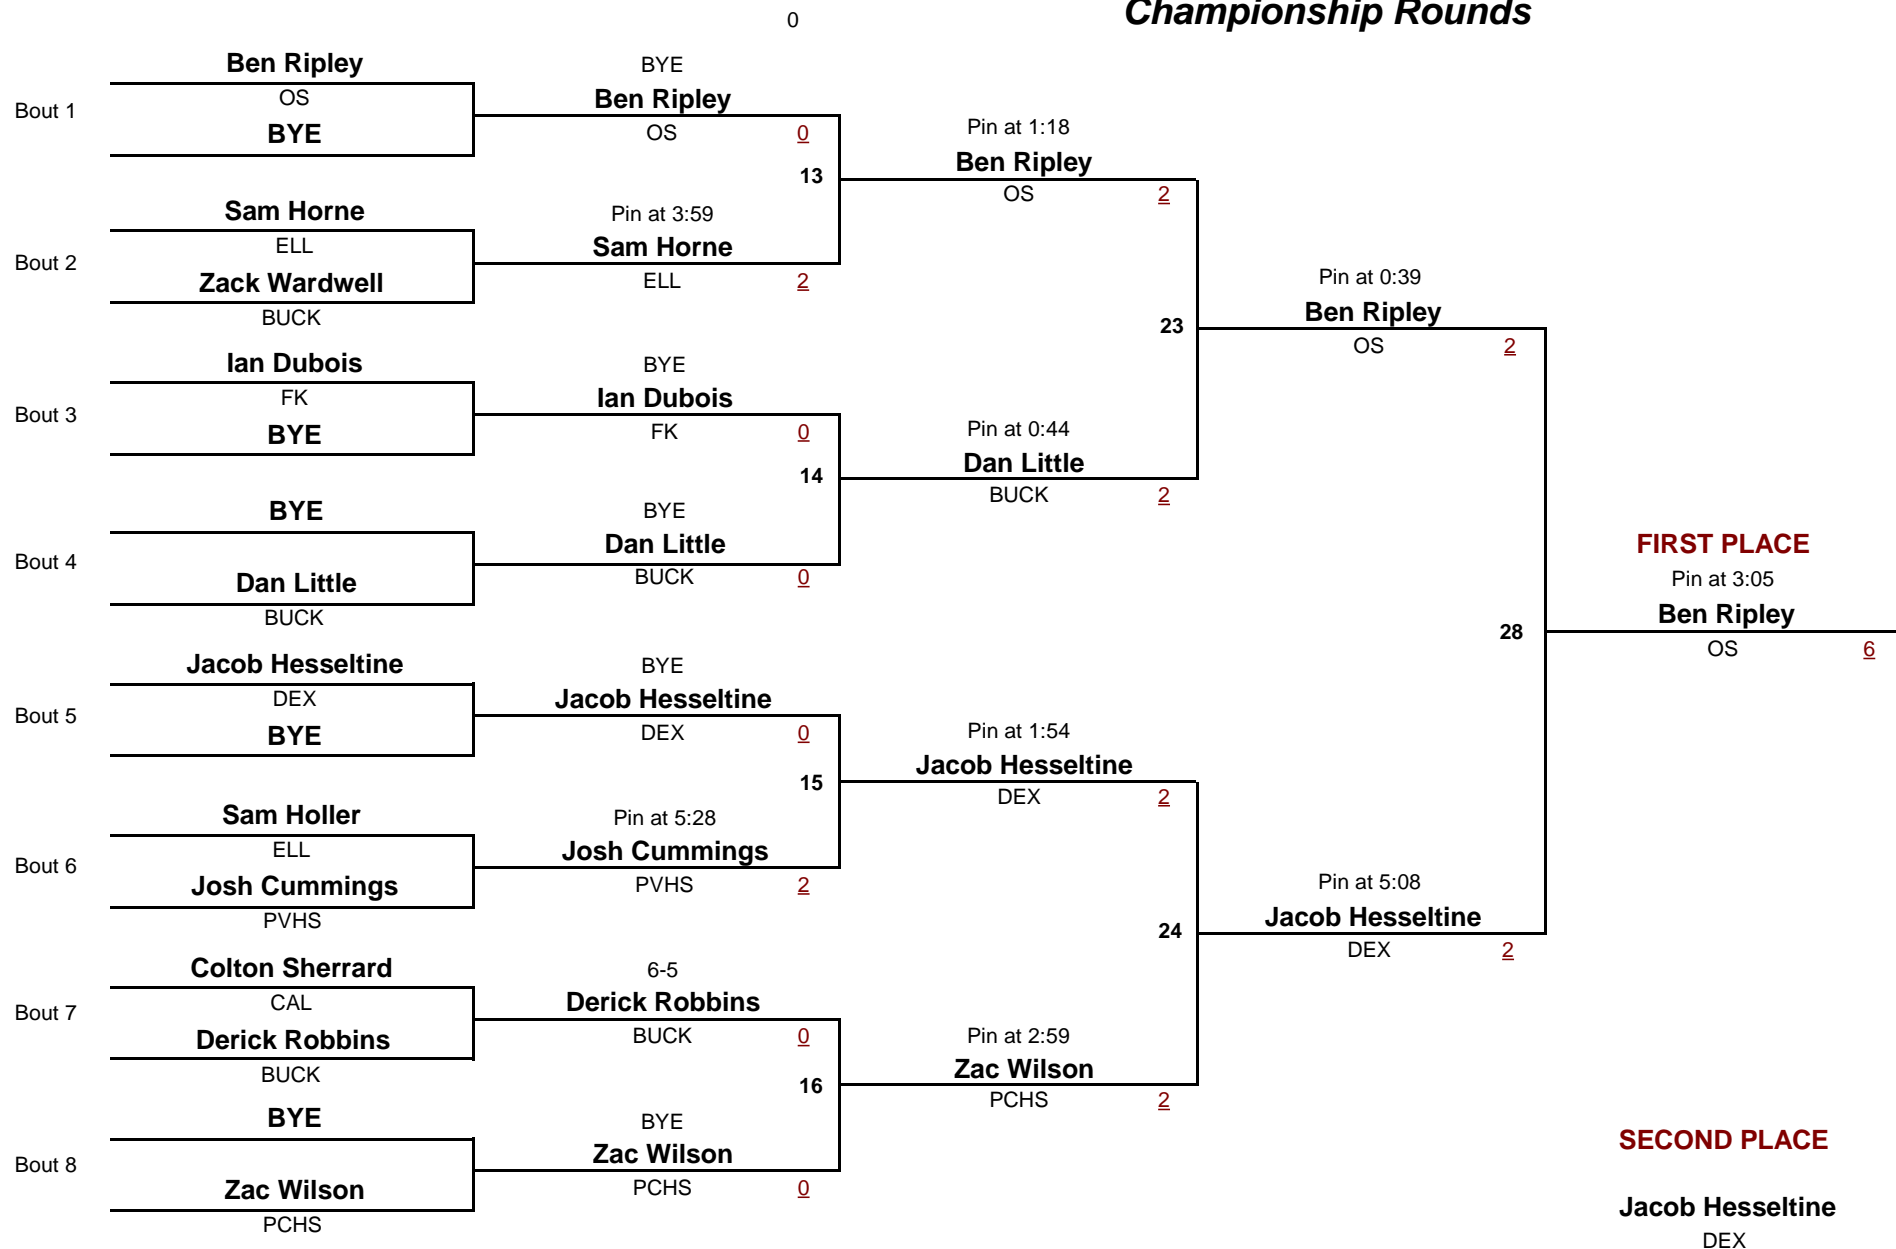

160

DIVISION

160

WEIGHT

Ellsworth 1/21

January 21, 2017

Championship Rounds