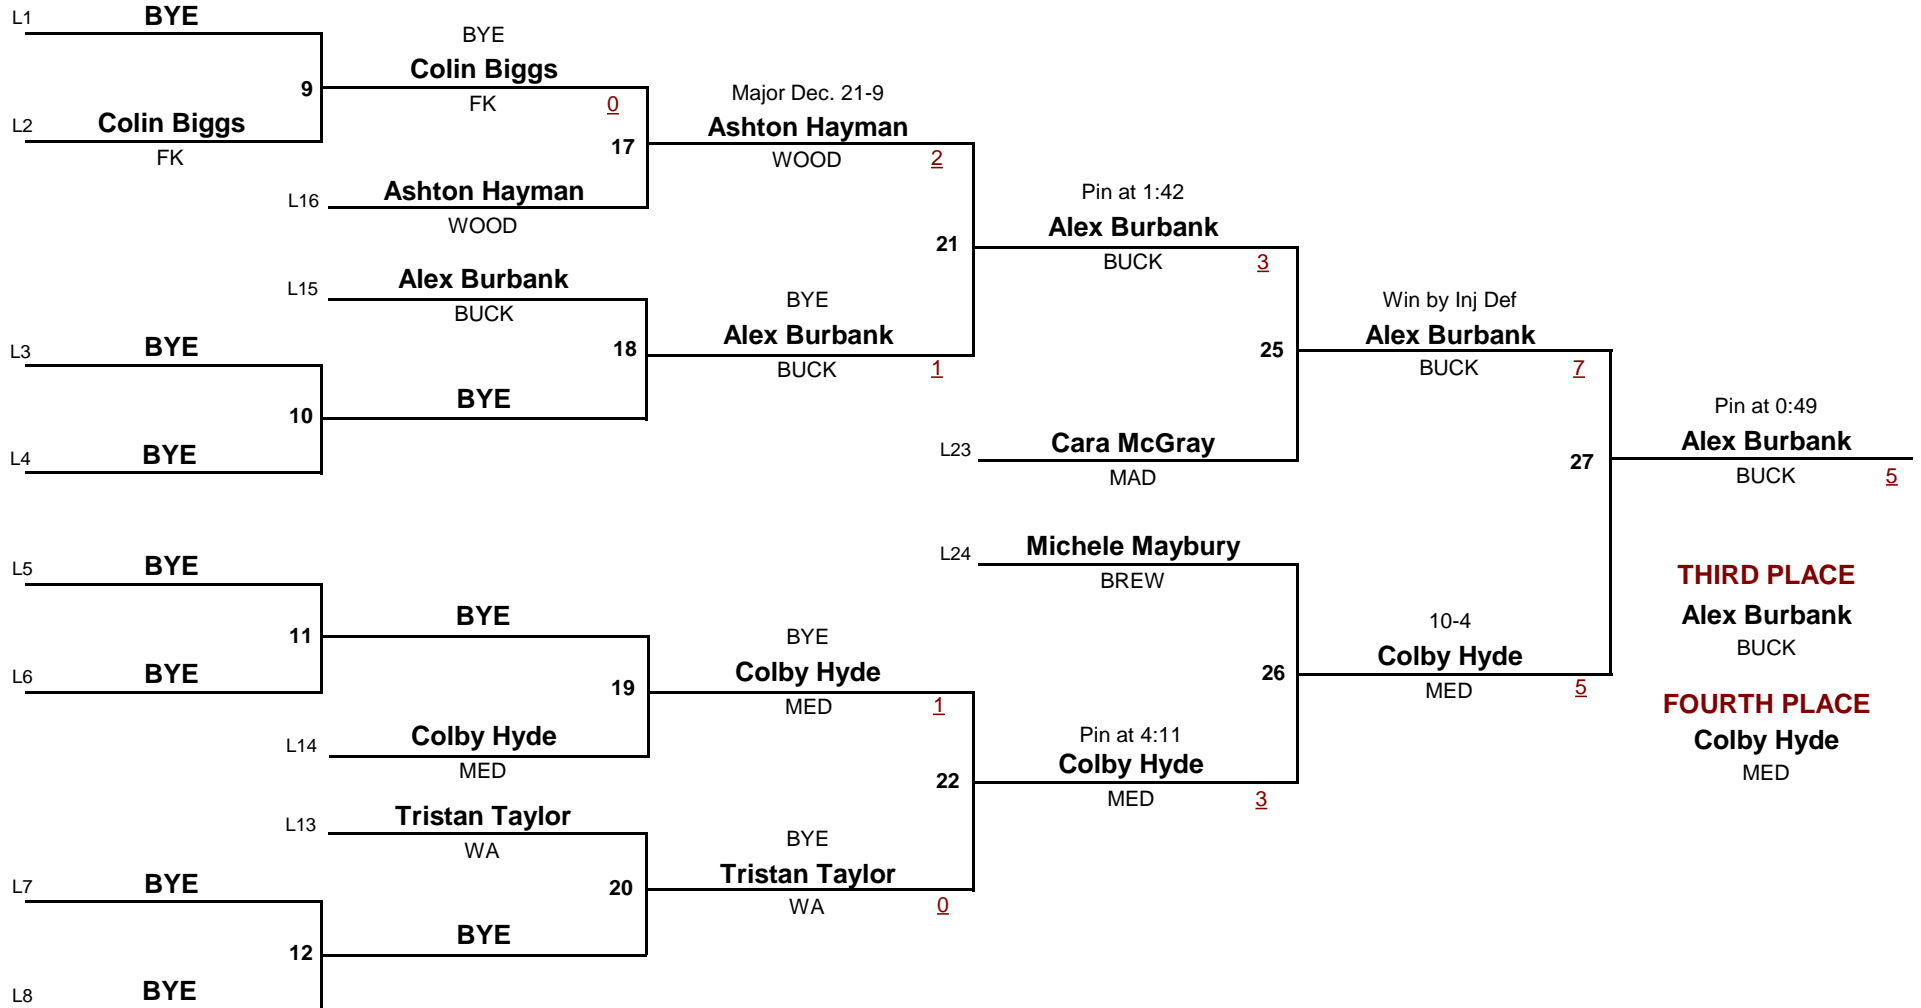

DIVISION

106

WEIGHT

Ellsworth 1/21

January 21, 2017

Consolation Rounds

113

DIVISION