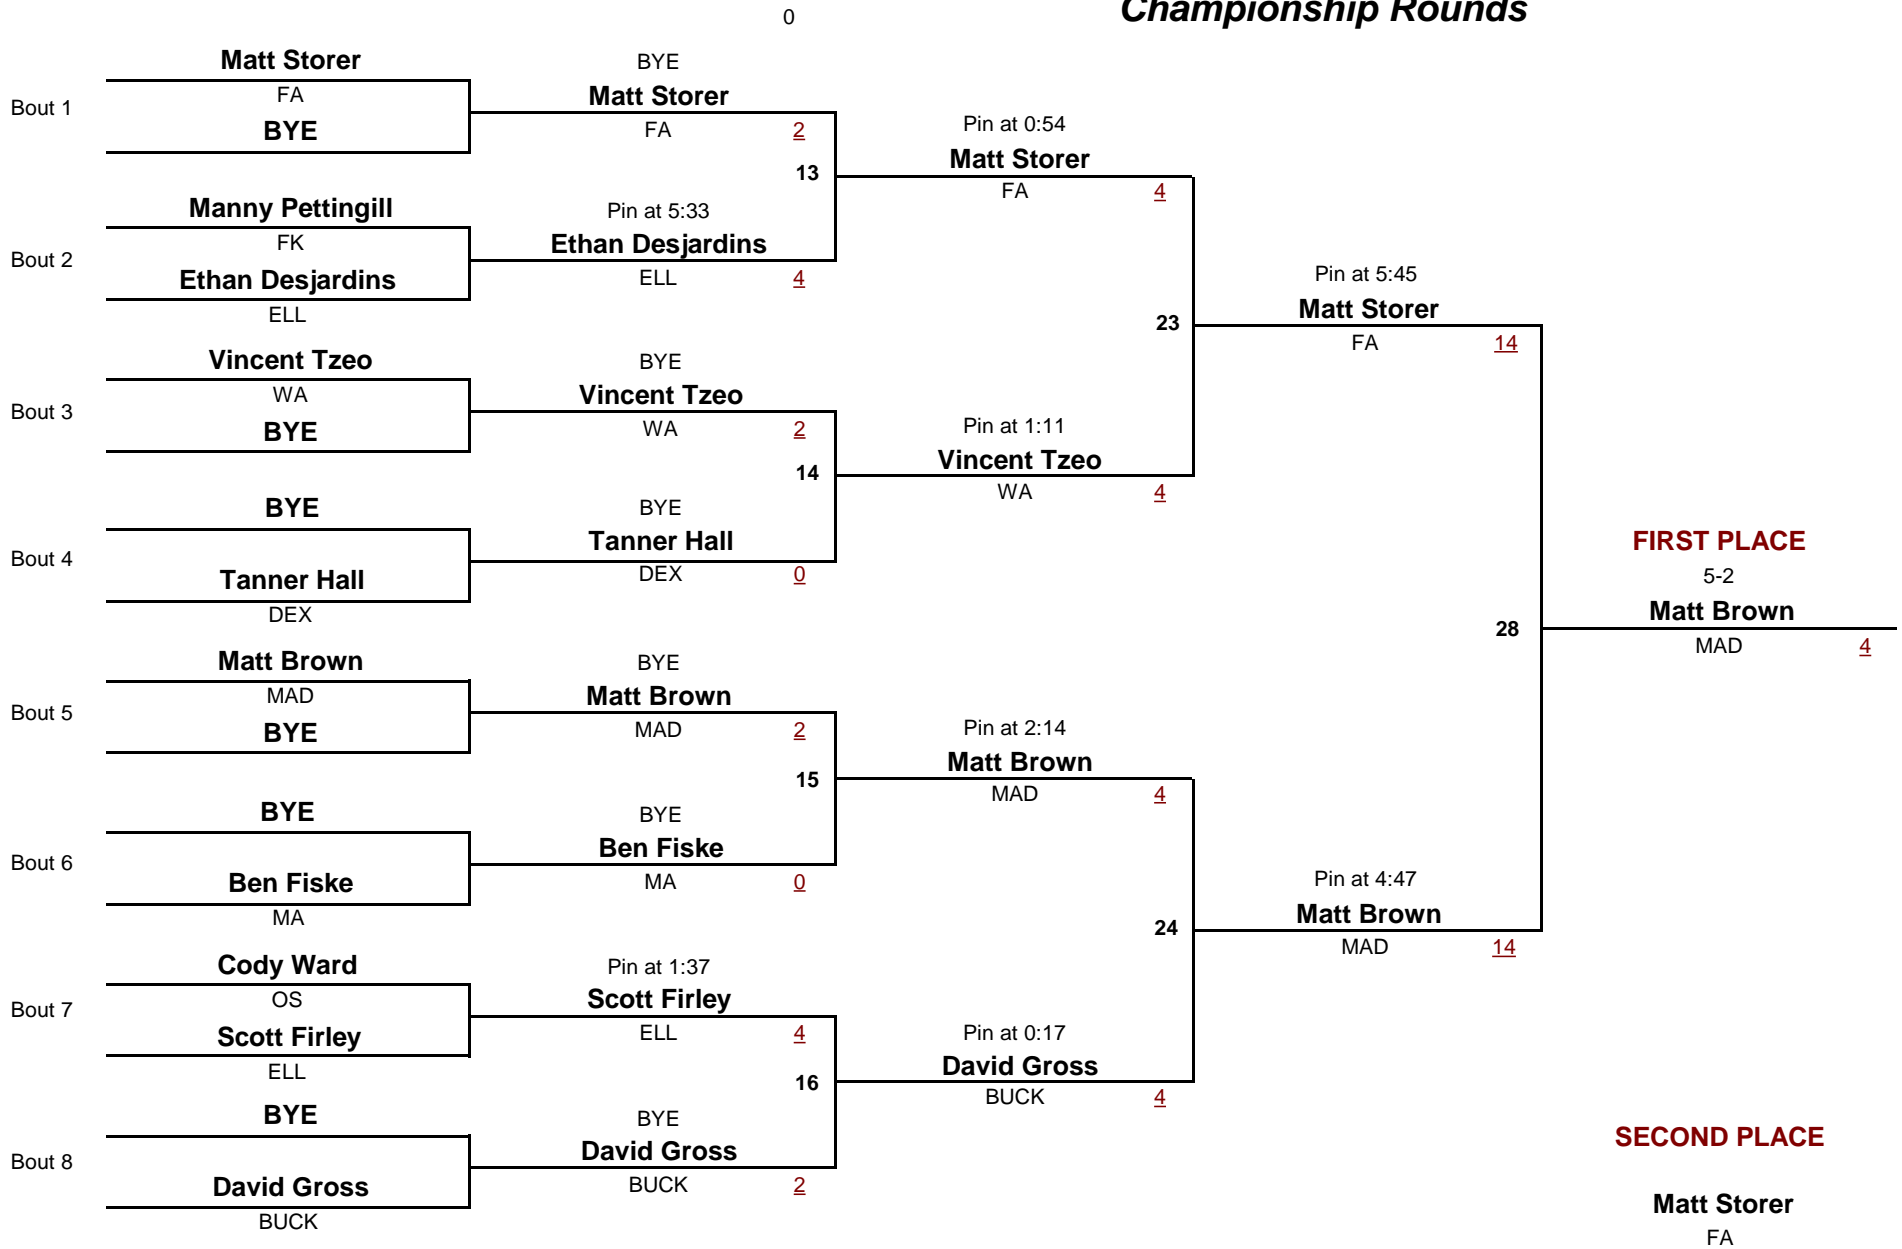

285

DIVISION

285

WEIGHT

Ellsworth 1/21

January 21, 2017

Championship Rounds