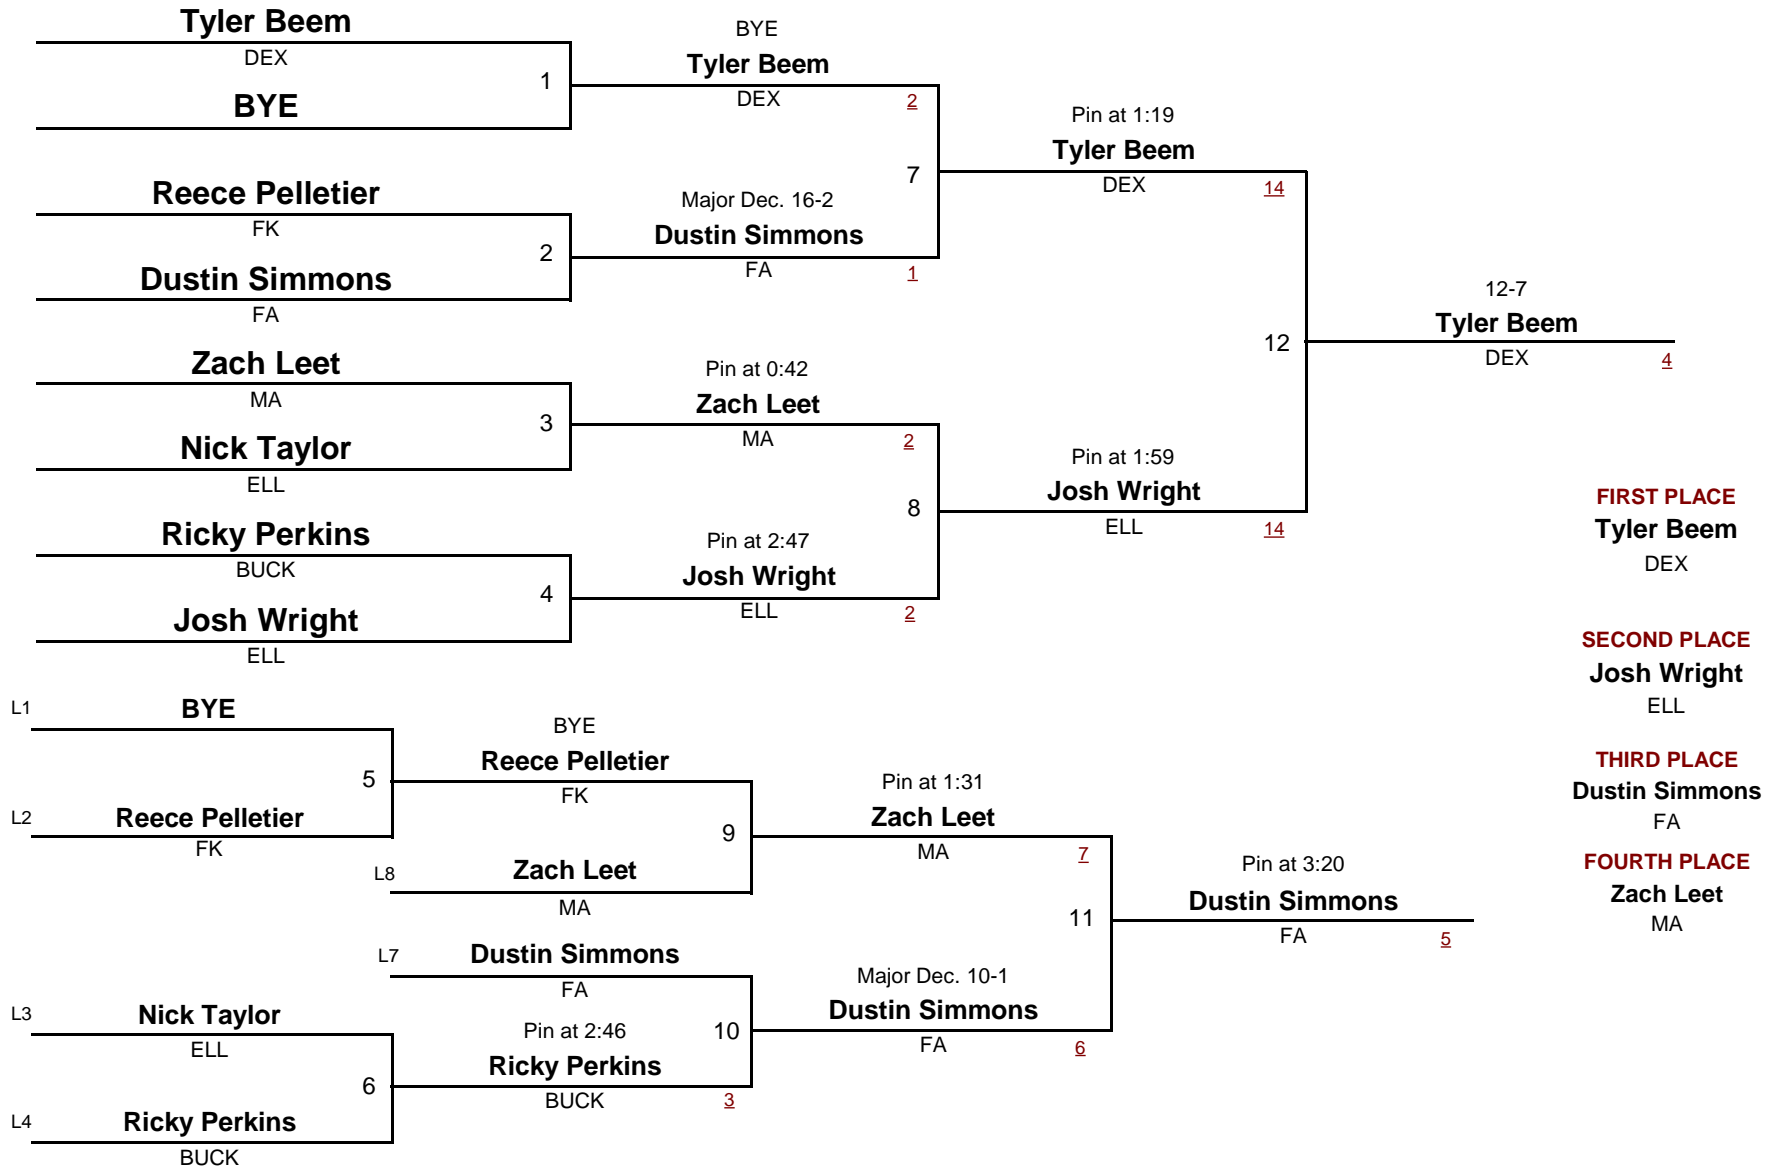

145

DIVISION

145

WEIGHT

Ellsworth 1/21

January 21, 2017