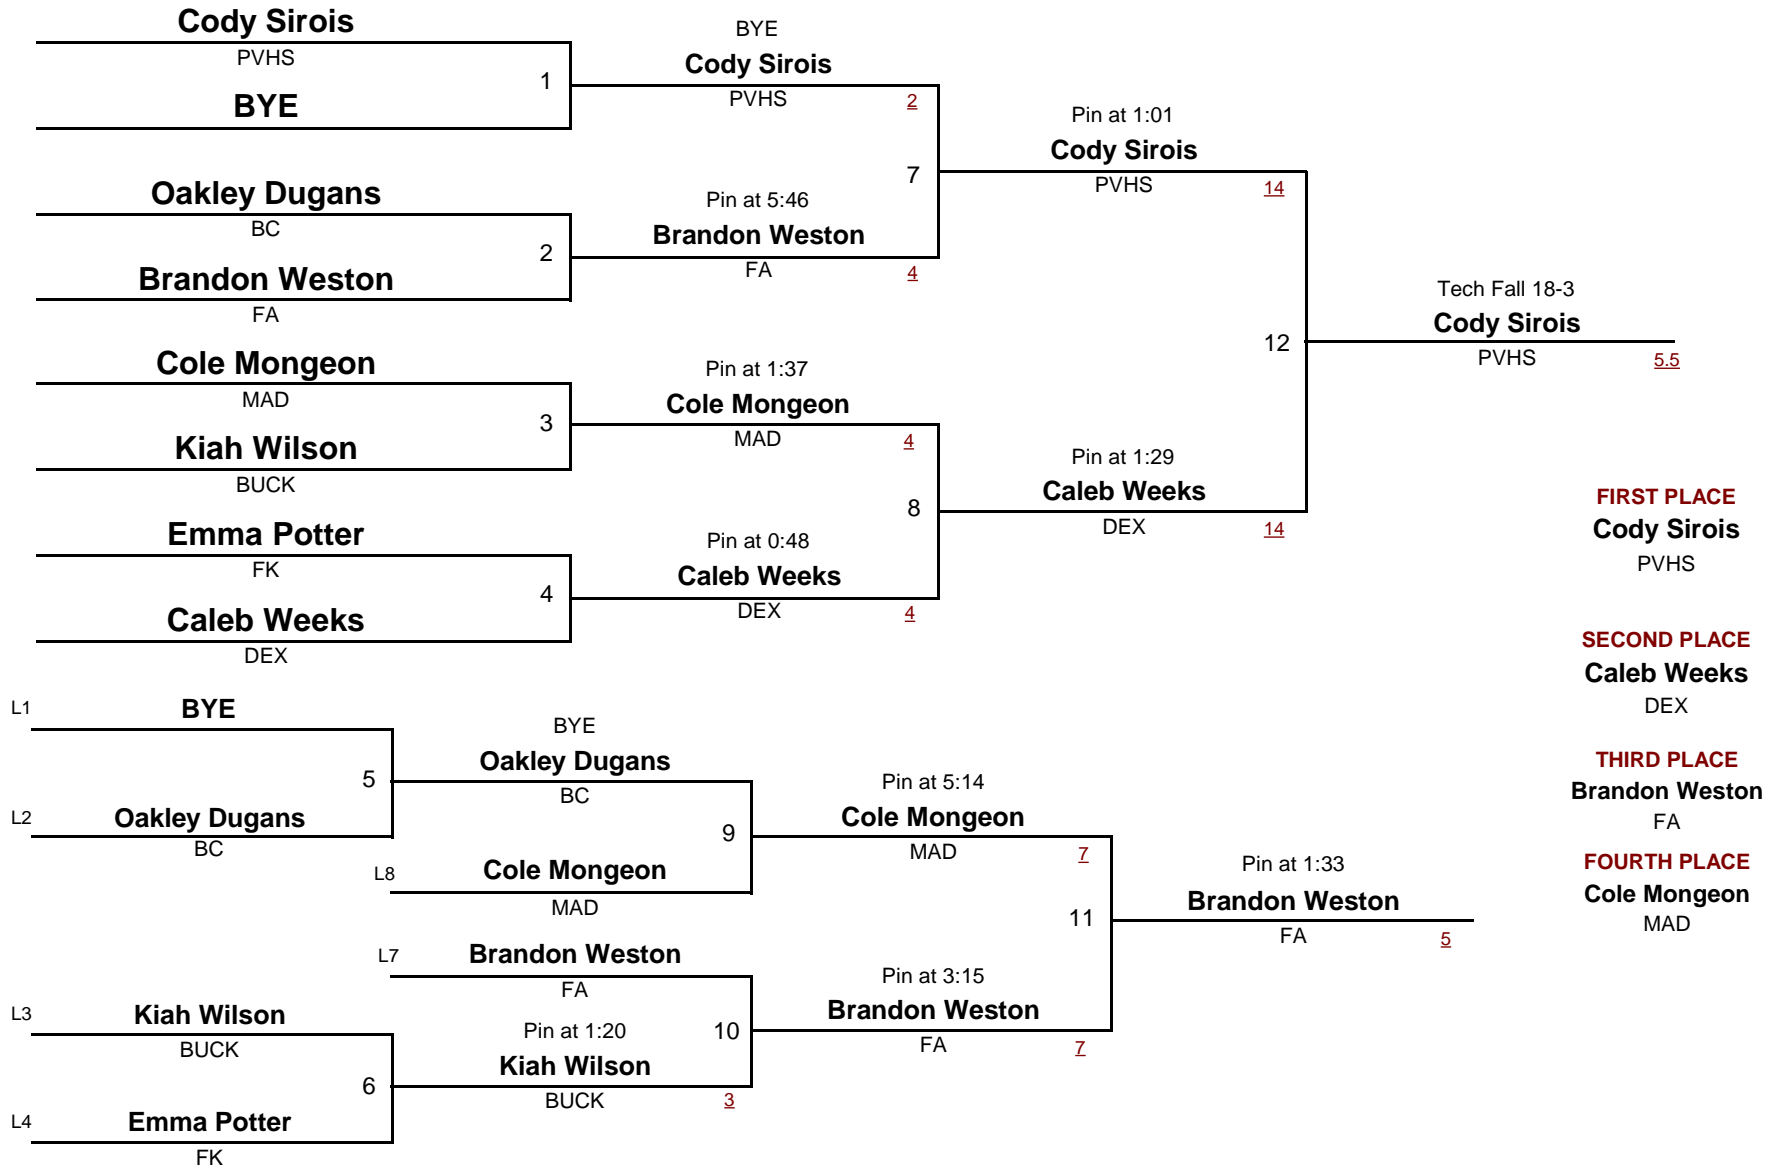

113

WEIGHT

Ellsworth 1/21

January 21, 2017

120

DIVISION

120

WEIGHT