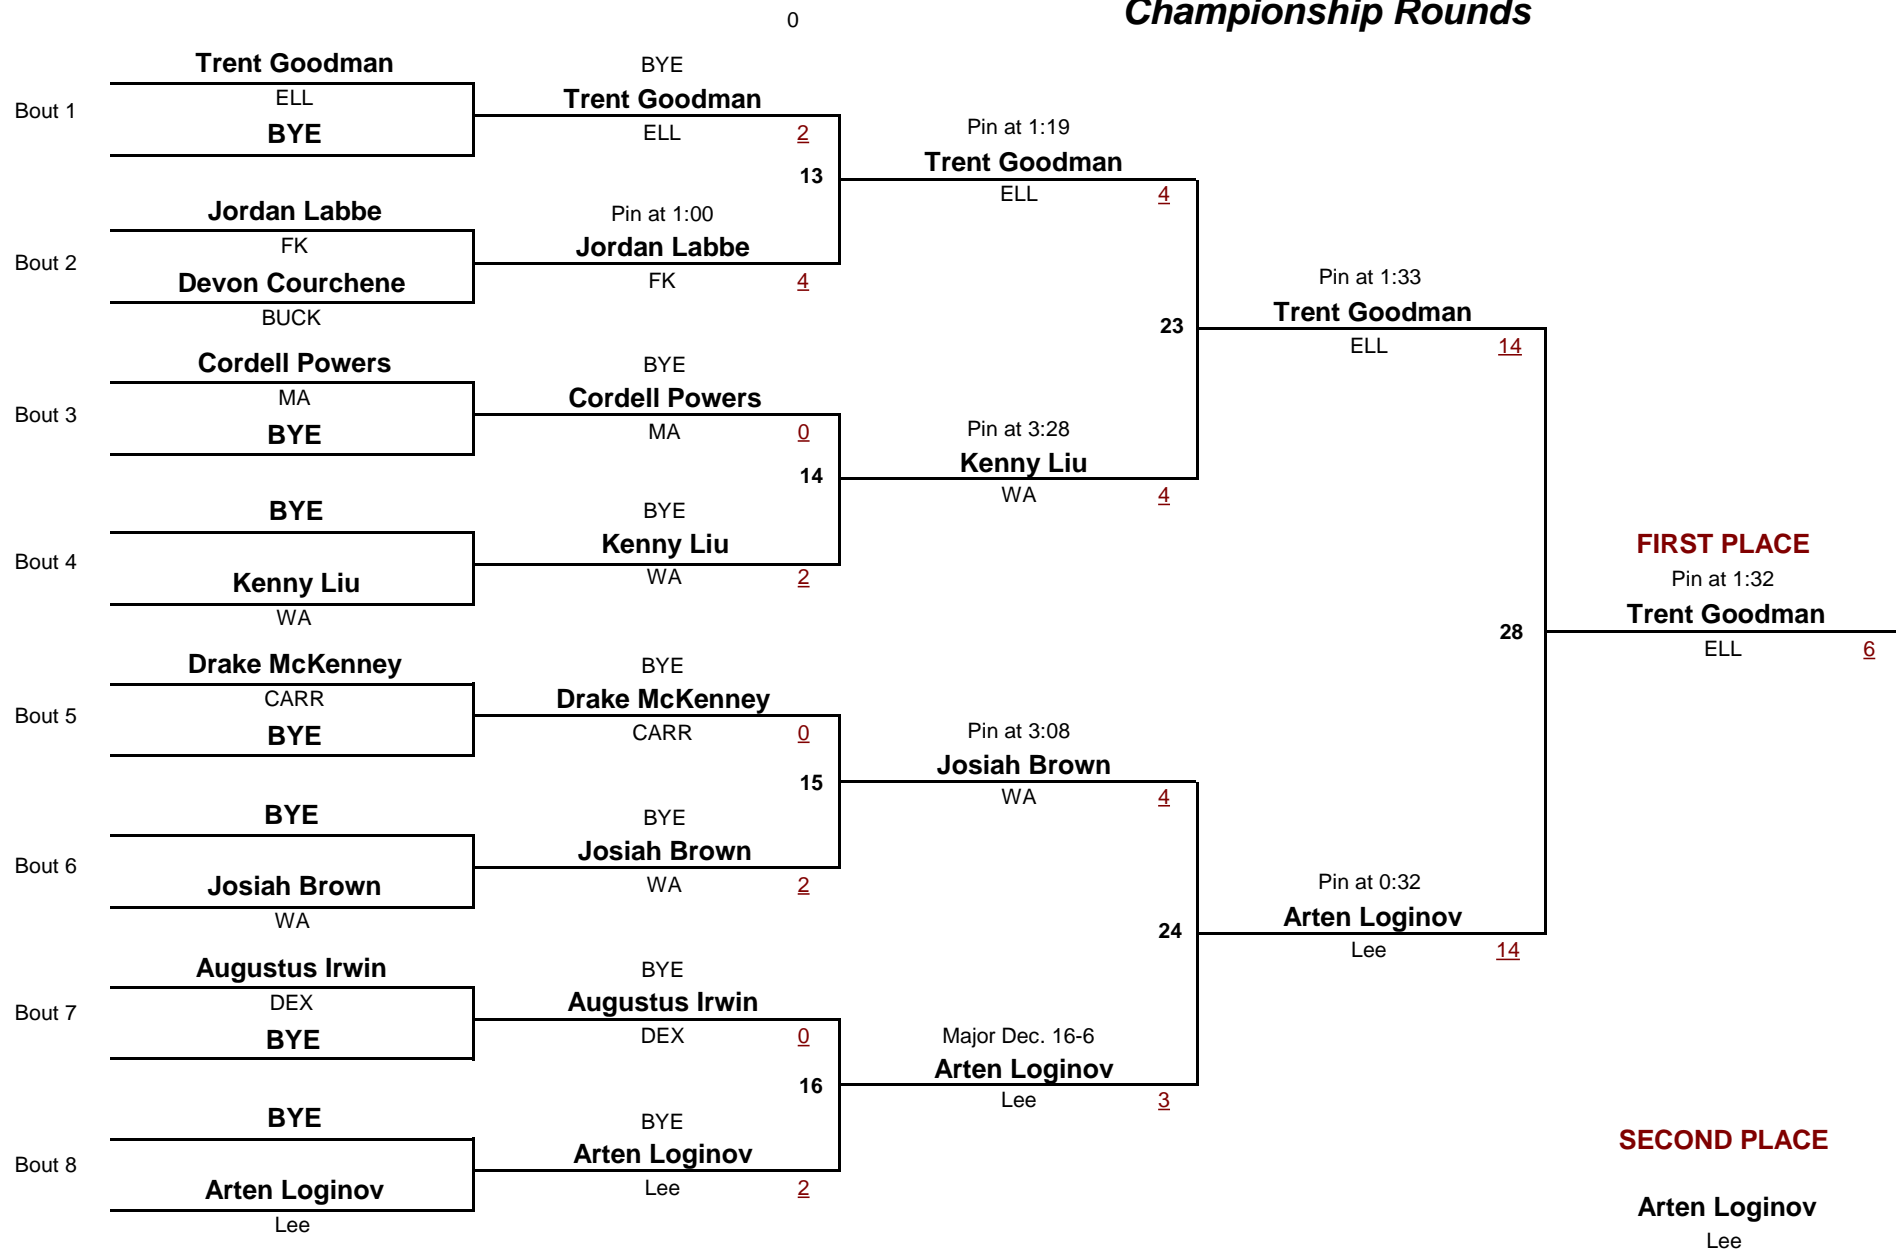

182

DIVISION

182

WEIGHT

Ellsworth 1/21

January 21, 2017

Championship Rounds