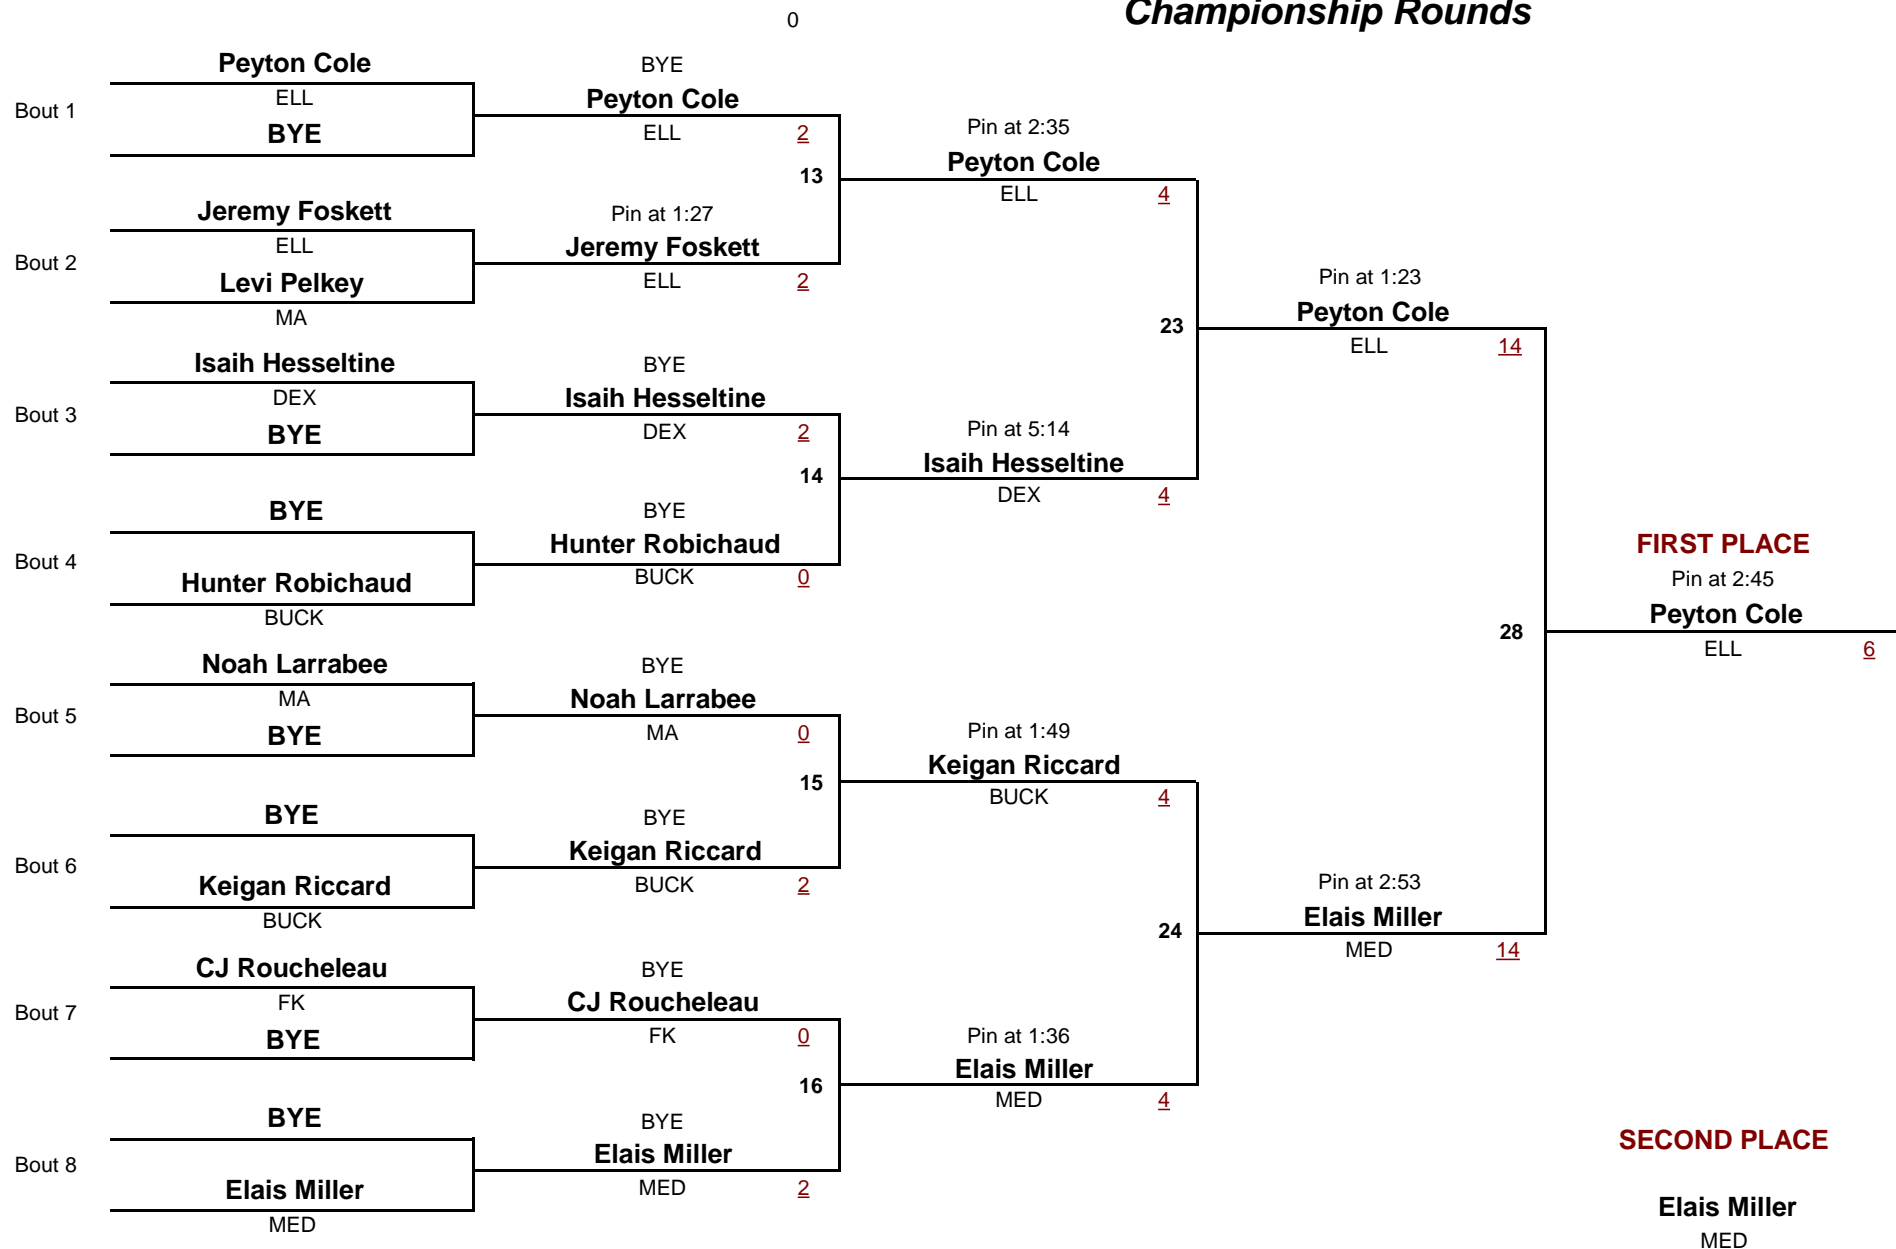

152

DIVISION

152

WEIGHT

Ellsworth 1/21

January 21, 2017

Championship Rounds