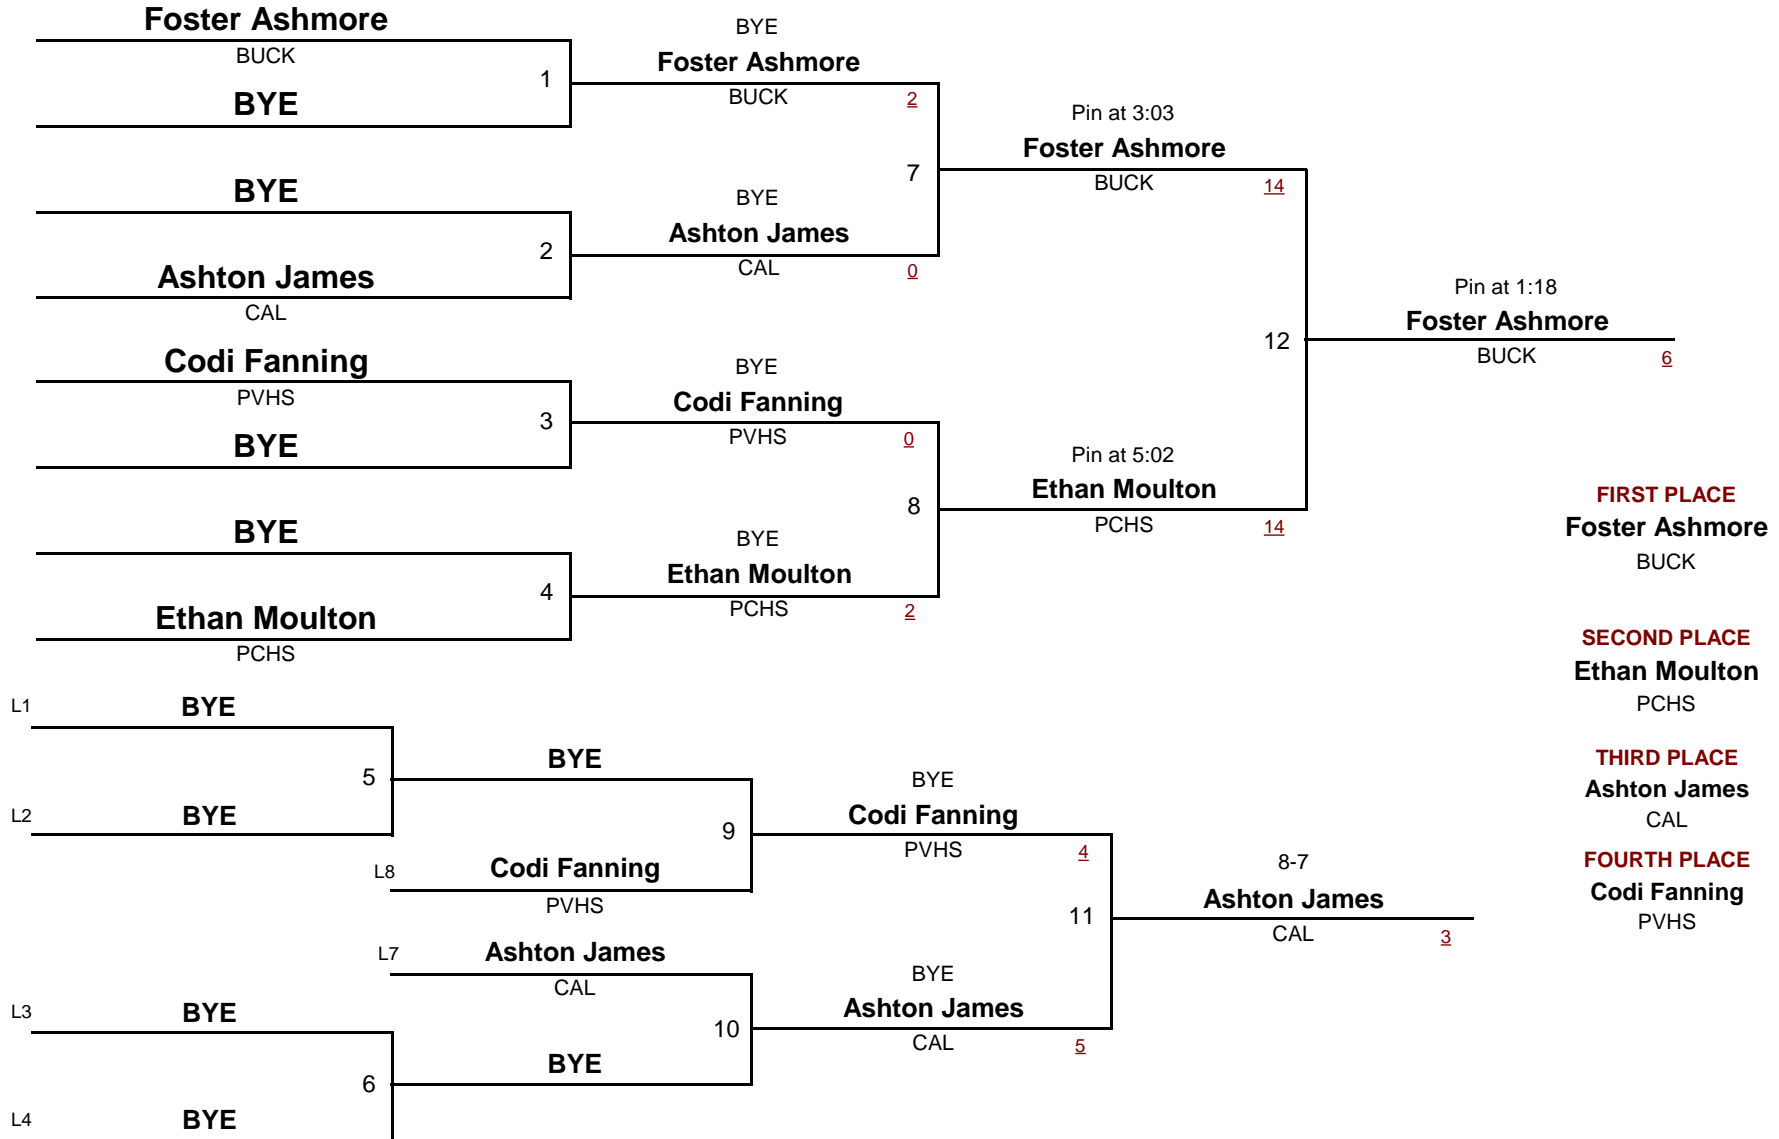

120

DIVISION

120

WEIGHT

Ellsworth 1/21

January 21, 2017