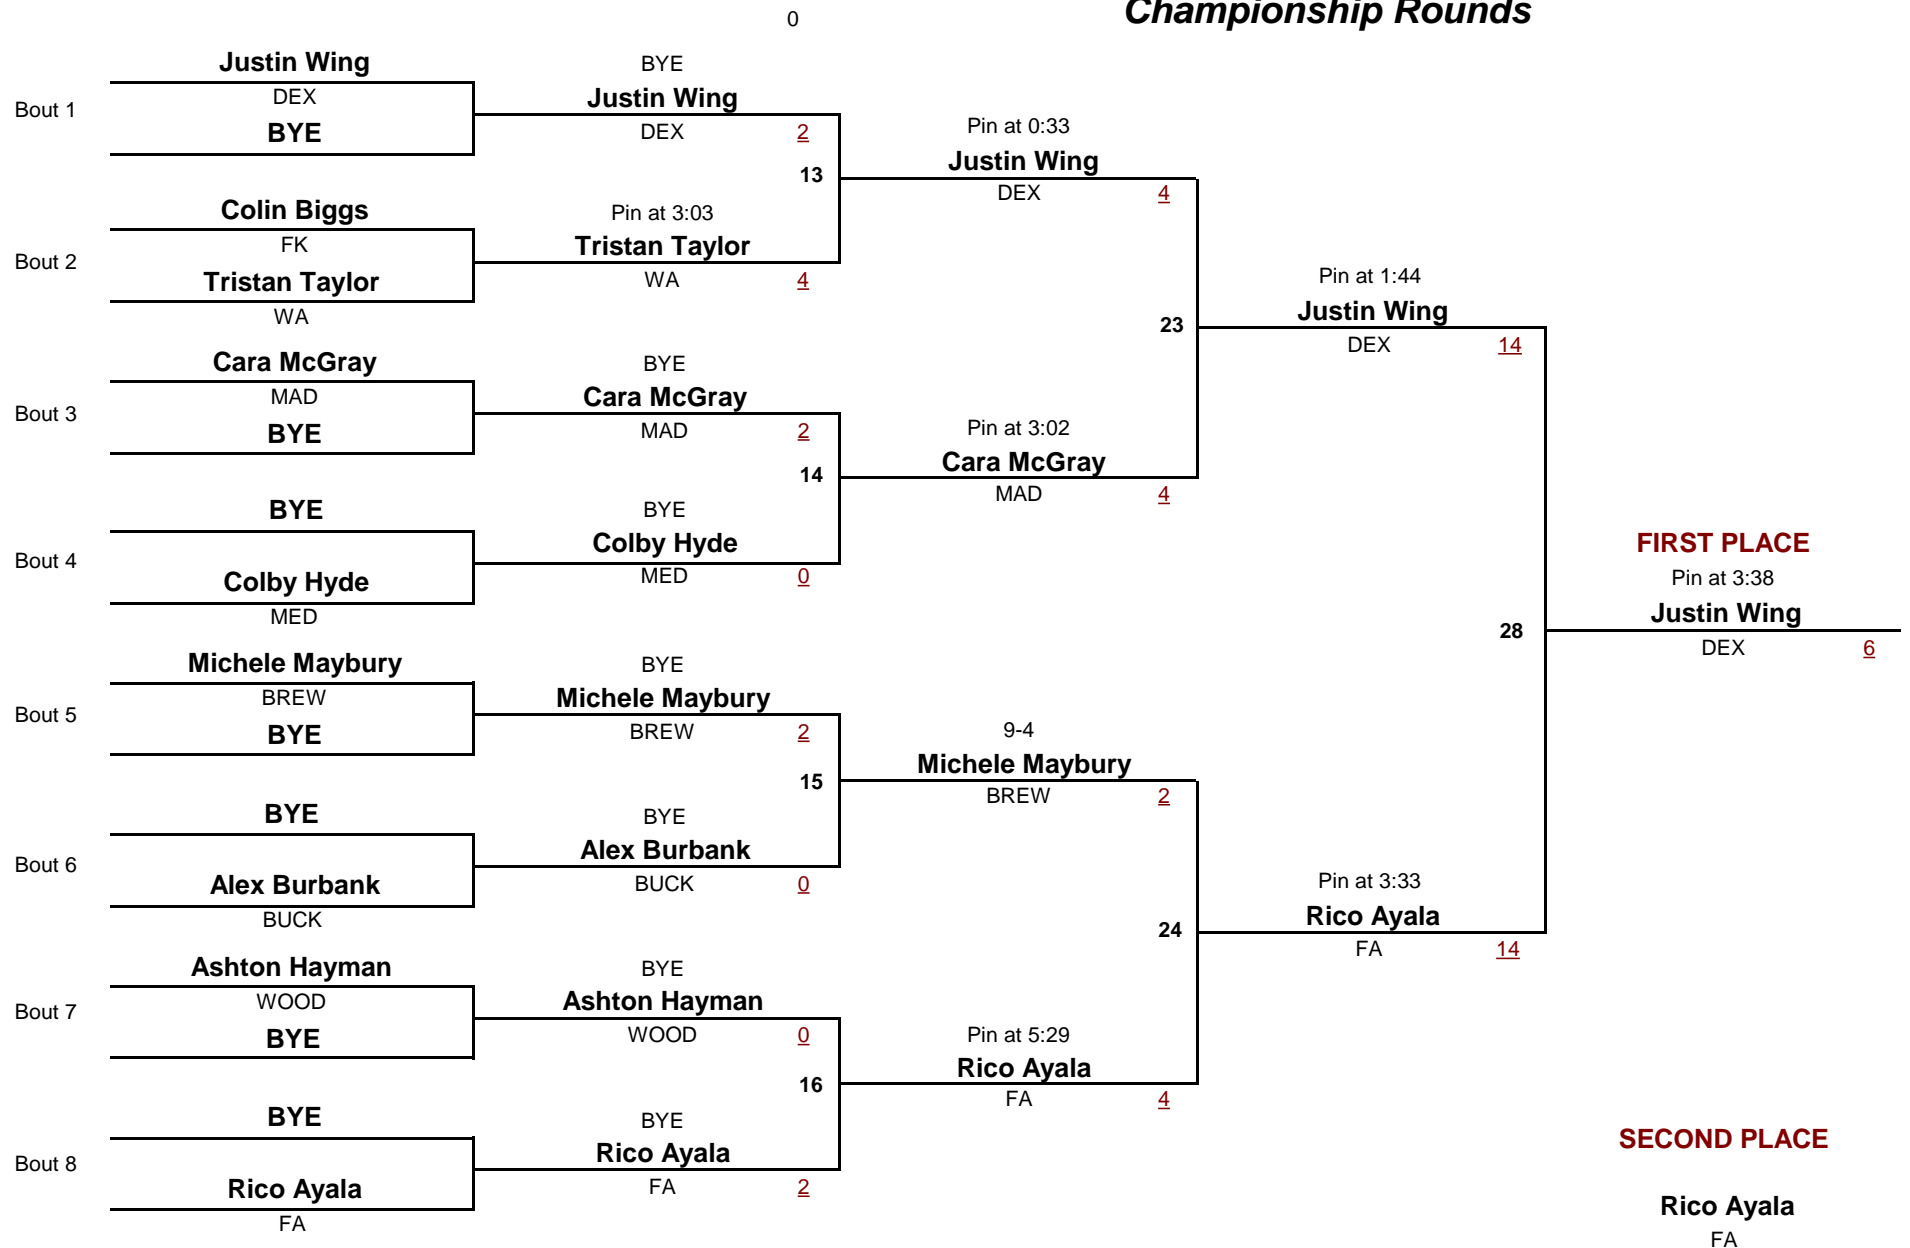

106

DIVISION

106

WEIGHT

Ellsworth 1/21

January 21, 2017

Championship Rounds

106