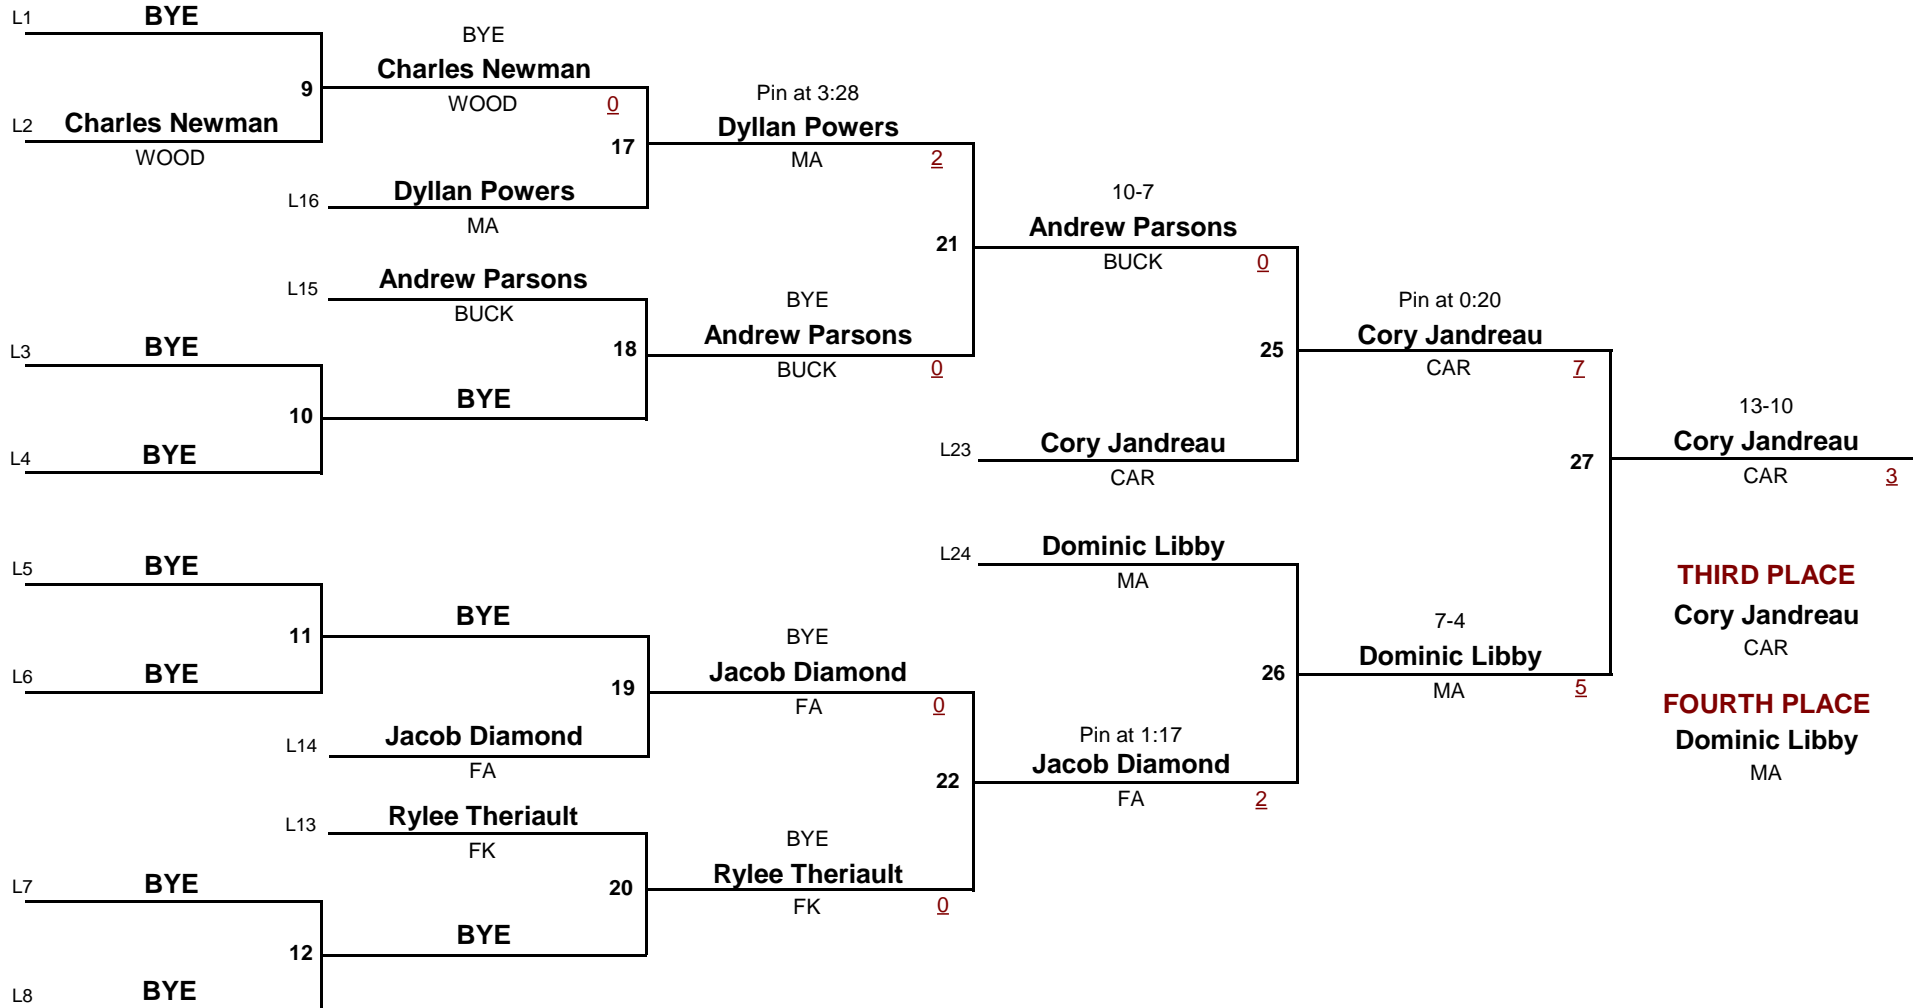

DIVISION

138

WEIGHT

Ellsworth 1/21

January 21, 2017

Consolation Rounds

145

DIVISION