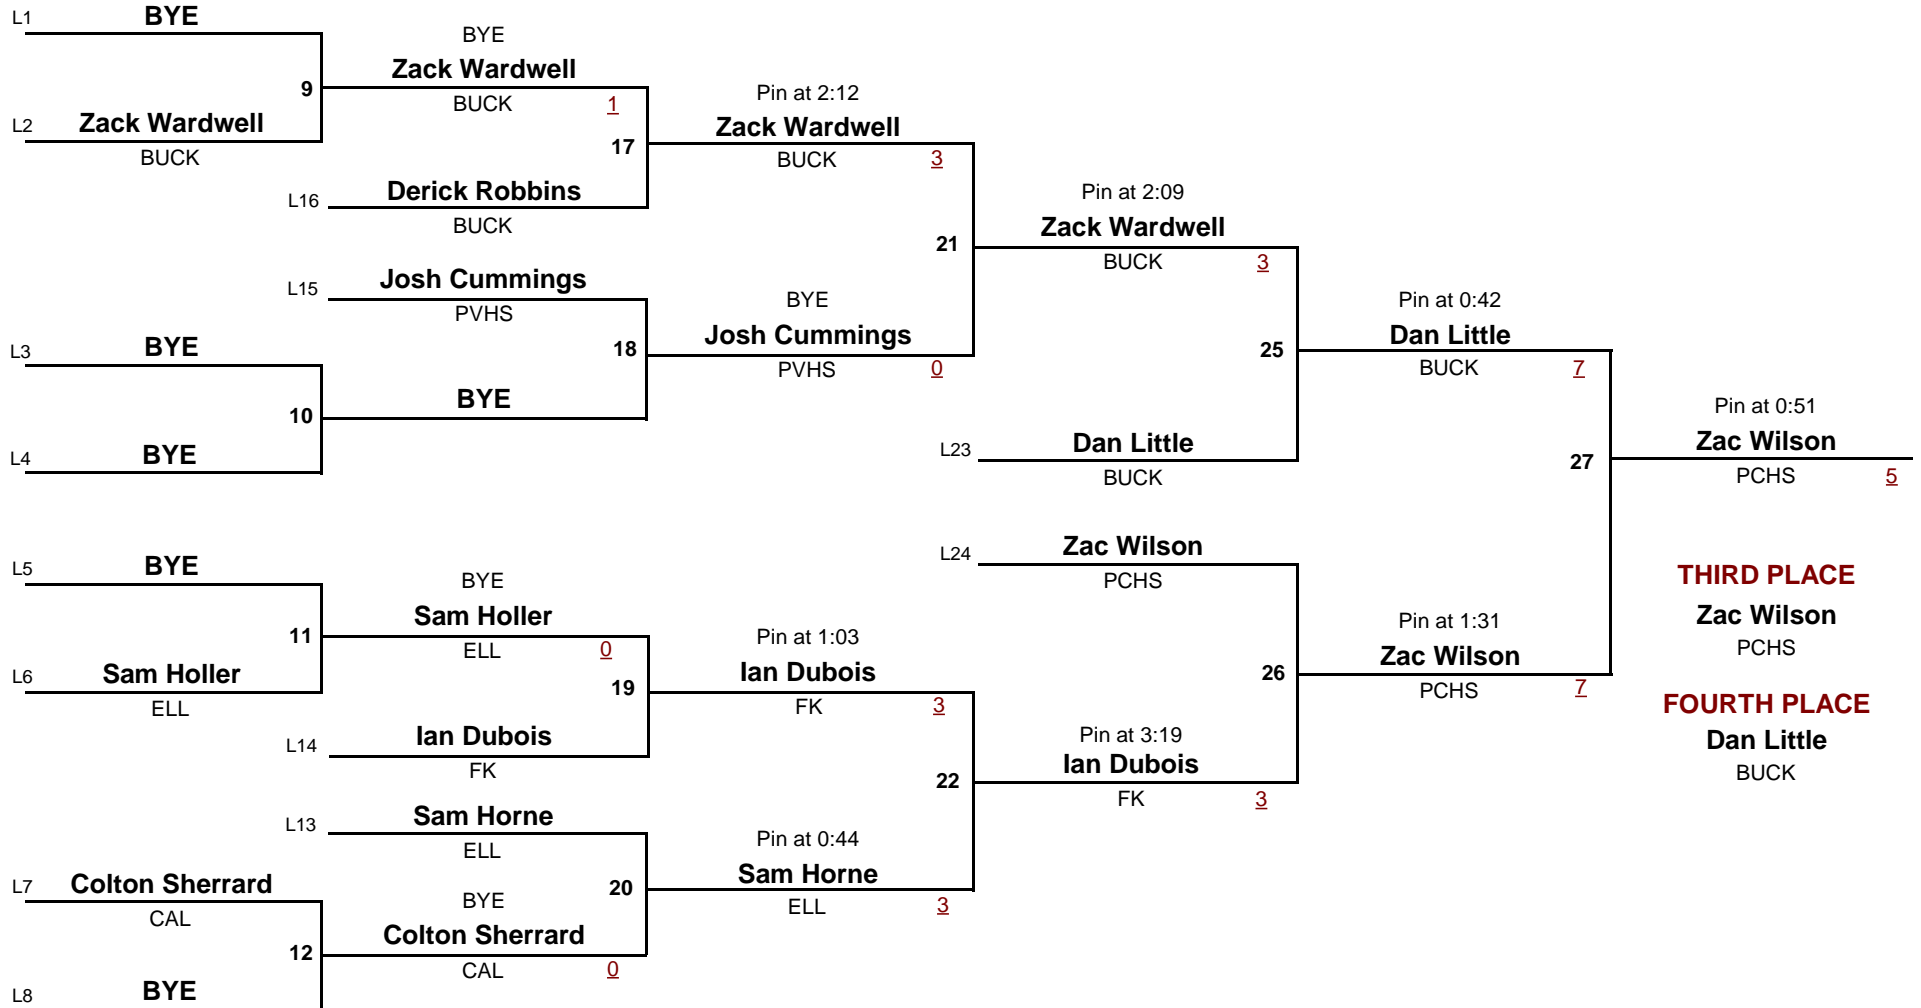

Championship Rounds

160

DIVISION

160

WEIGHT

Ellsworth 1/21

January 21, 2017

Consolation Rounds