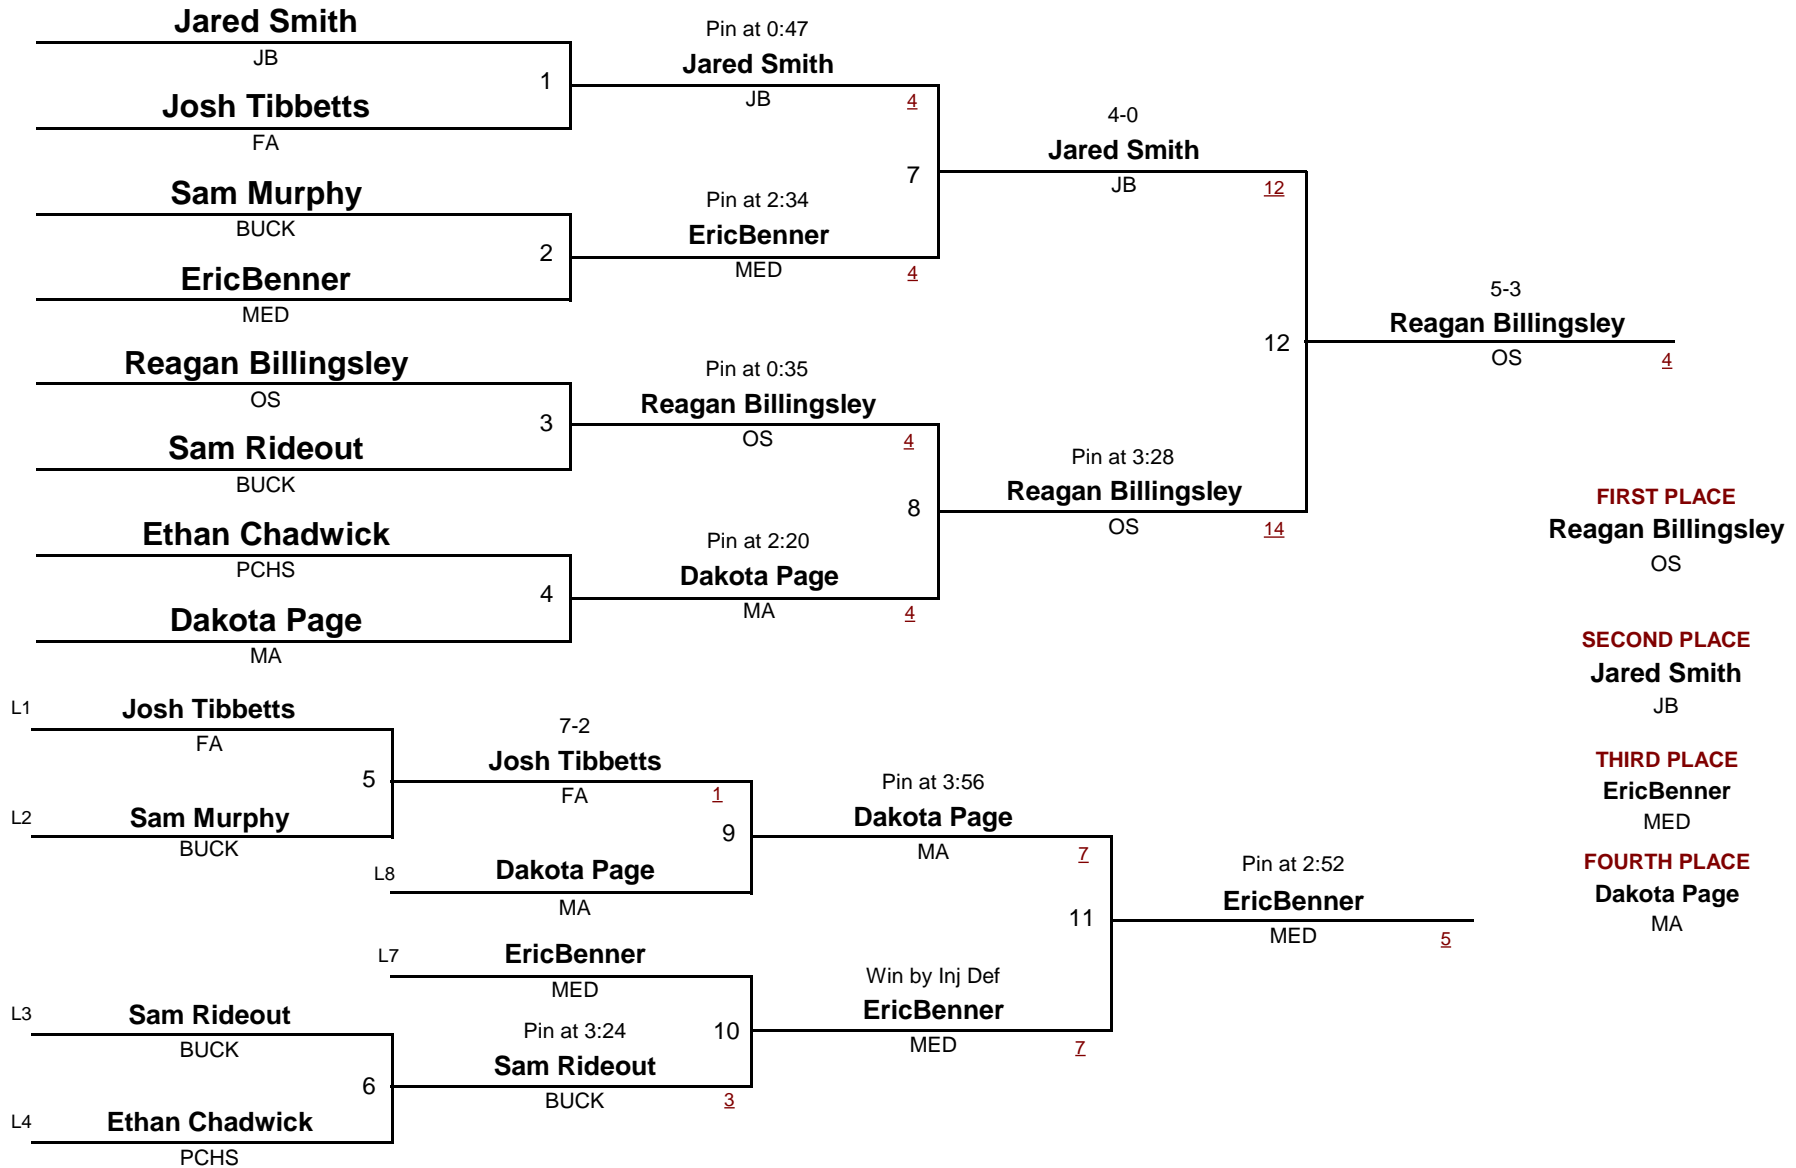

220

DIVISION

220

WEIGHT

Ellsworth 1/21

January 21, 2017