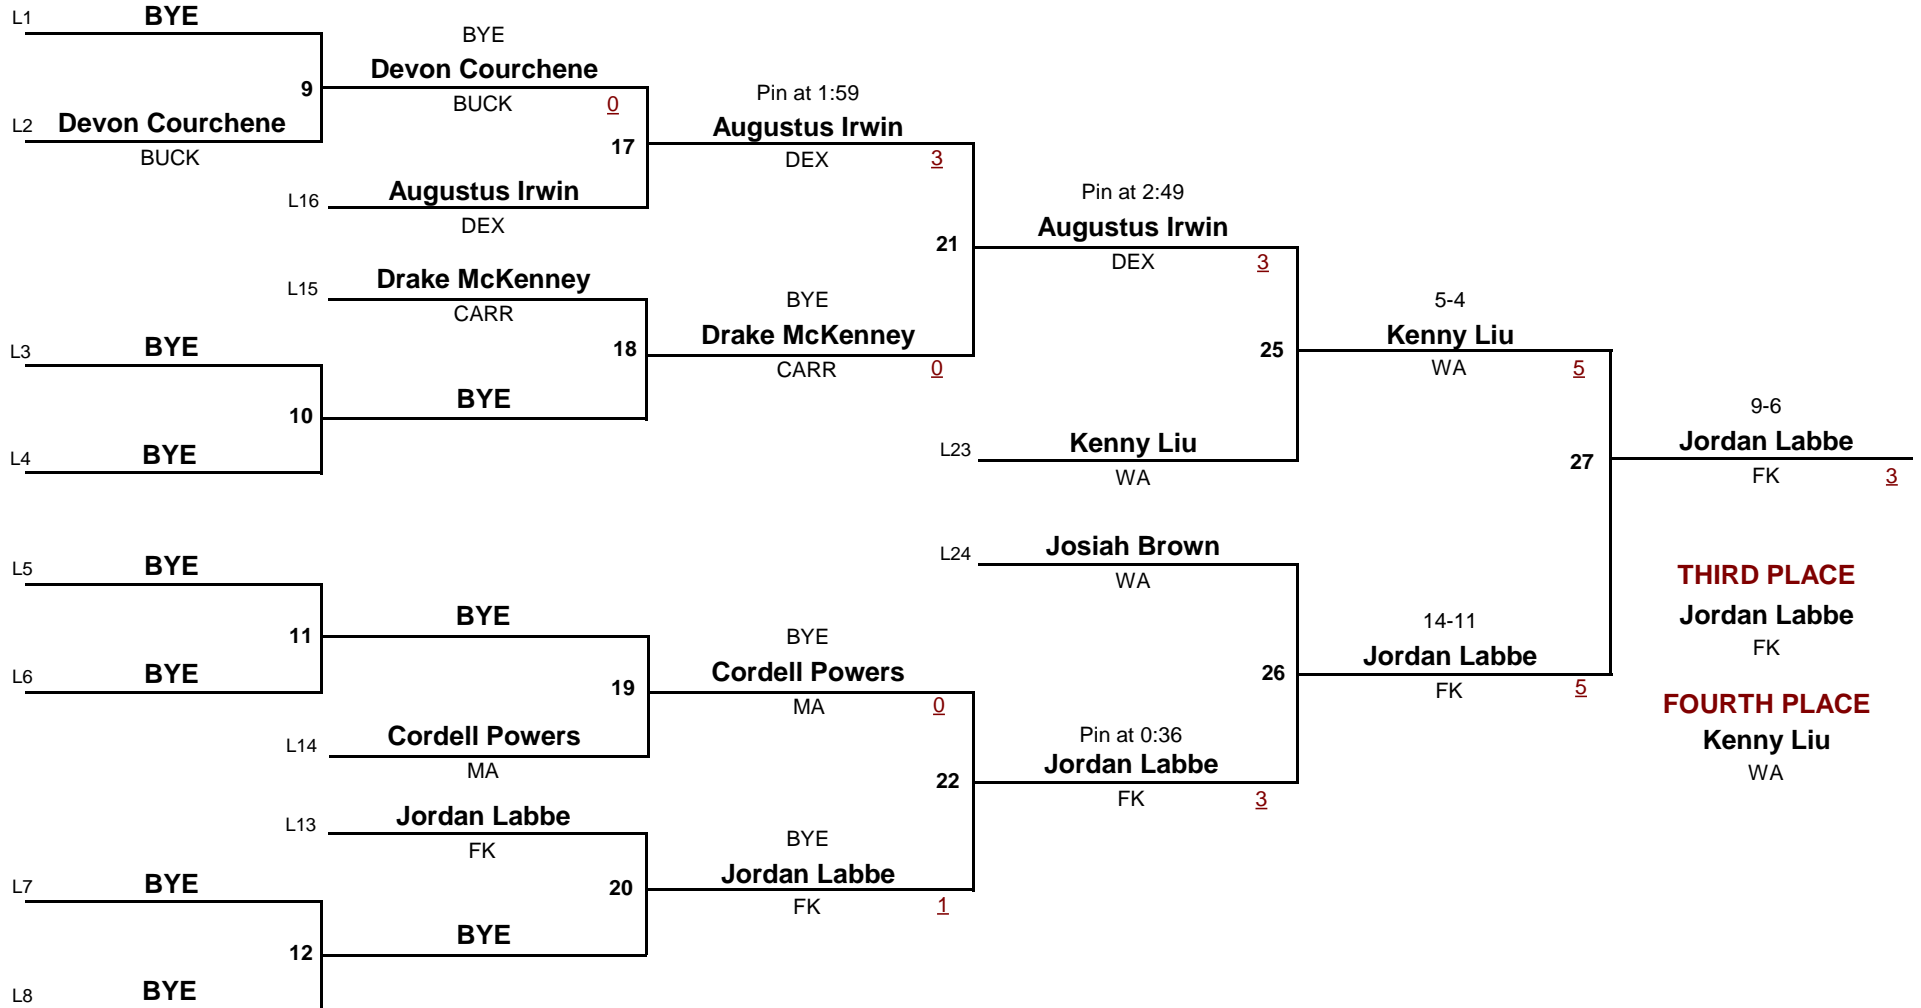

182

DIVISION

182

WEIGHT

Ellsworth 1/21

January 21, 2017

Consolation Rounds