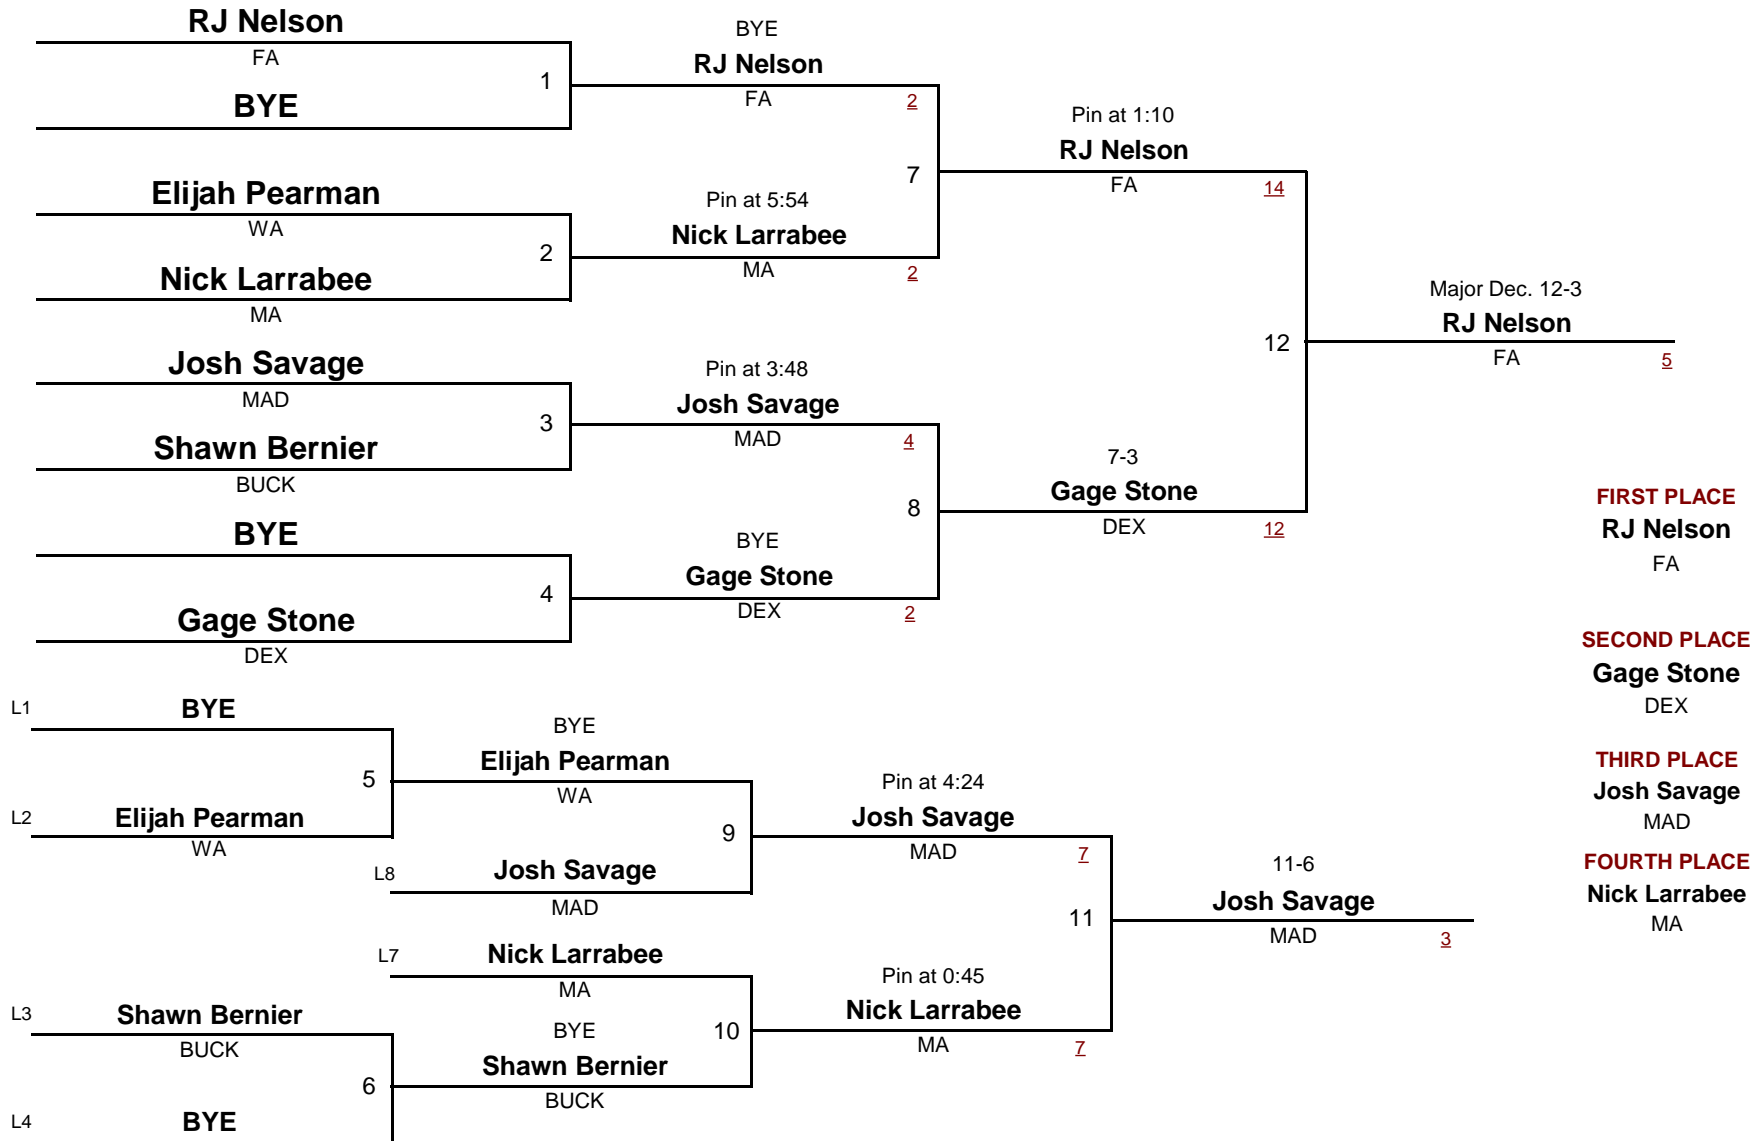

Ellsworth 1/21

January 21, 2017

132

DIVISION

132

WEIGHT

Ellsworth 1/21

January 21, 2017