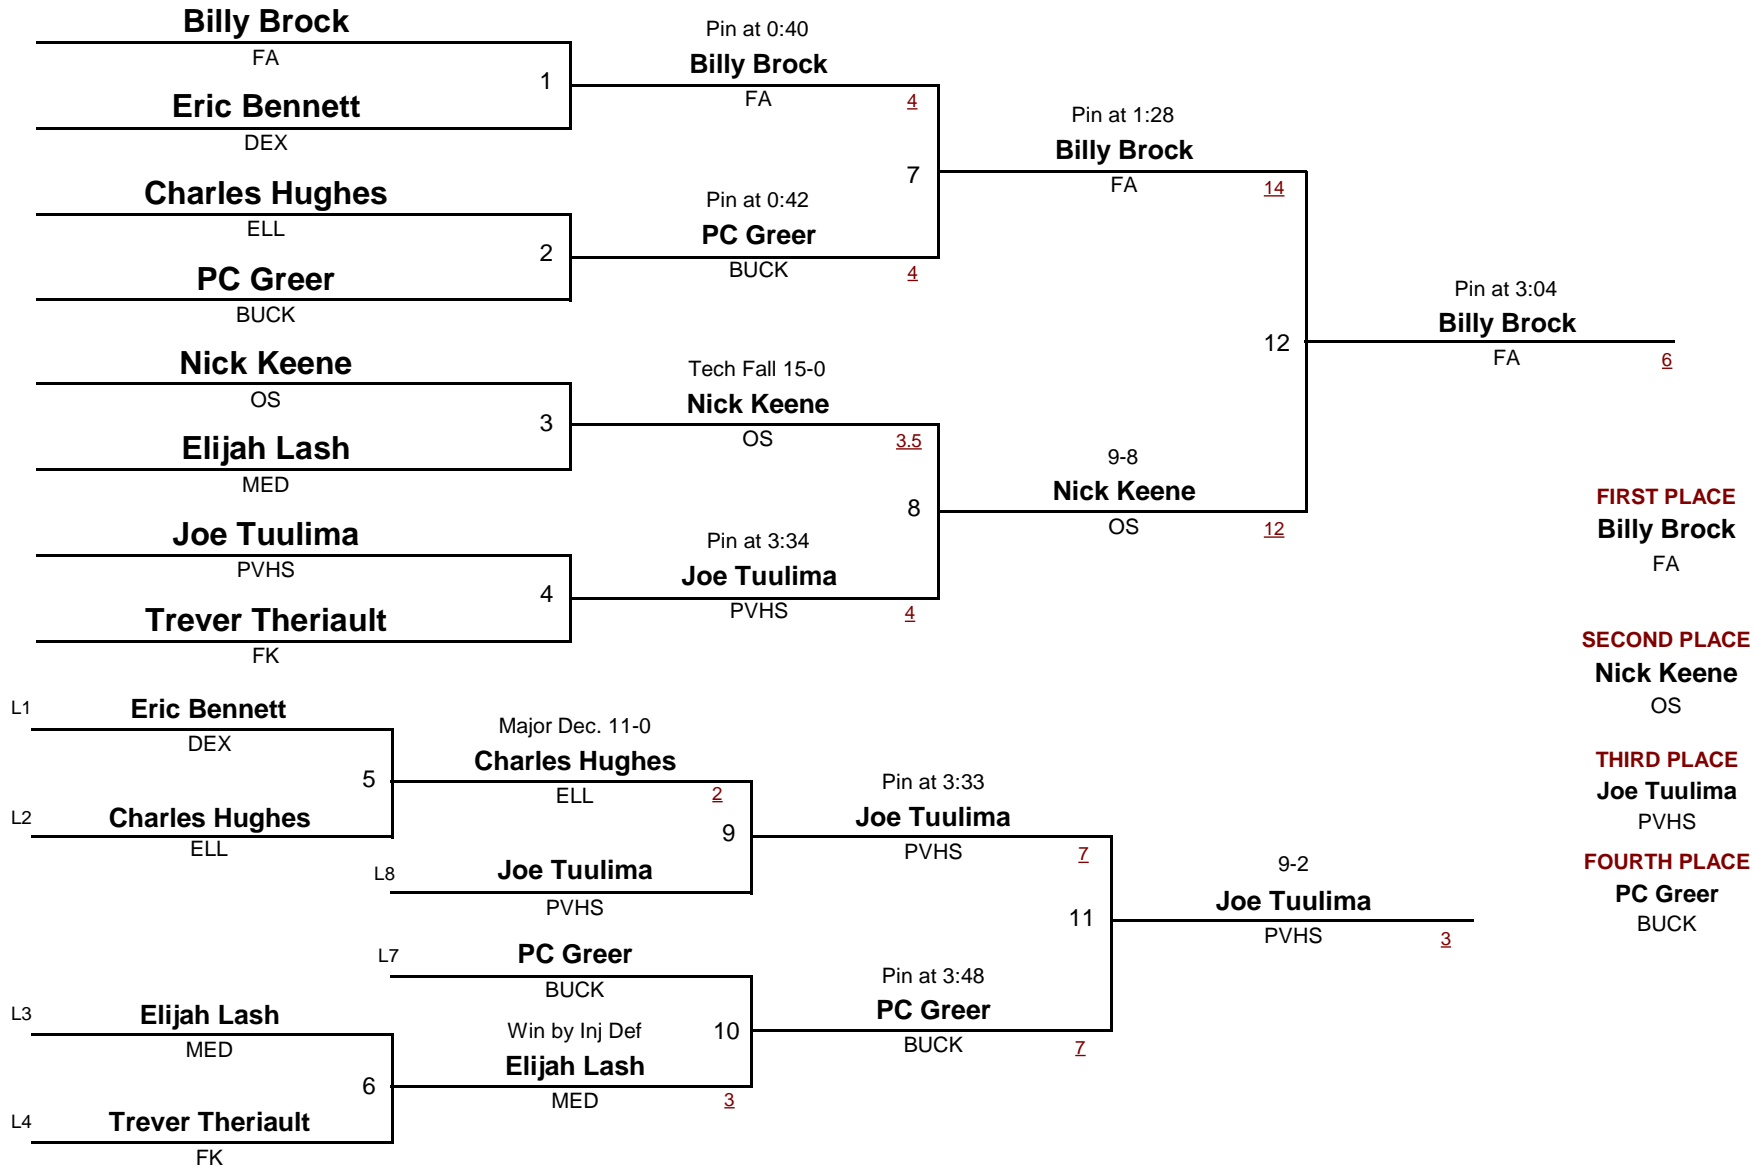

Consolation Rounds

195

DIVISION

195

WEIGHT

Ellsworth 1/21

January 21, 2017

220