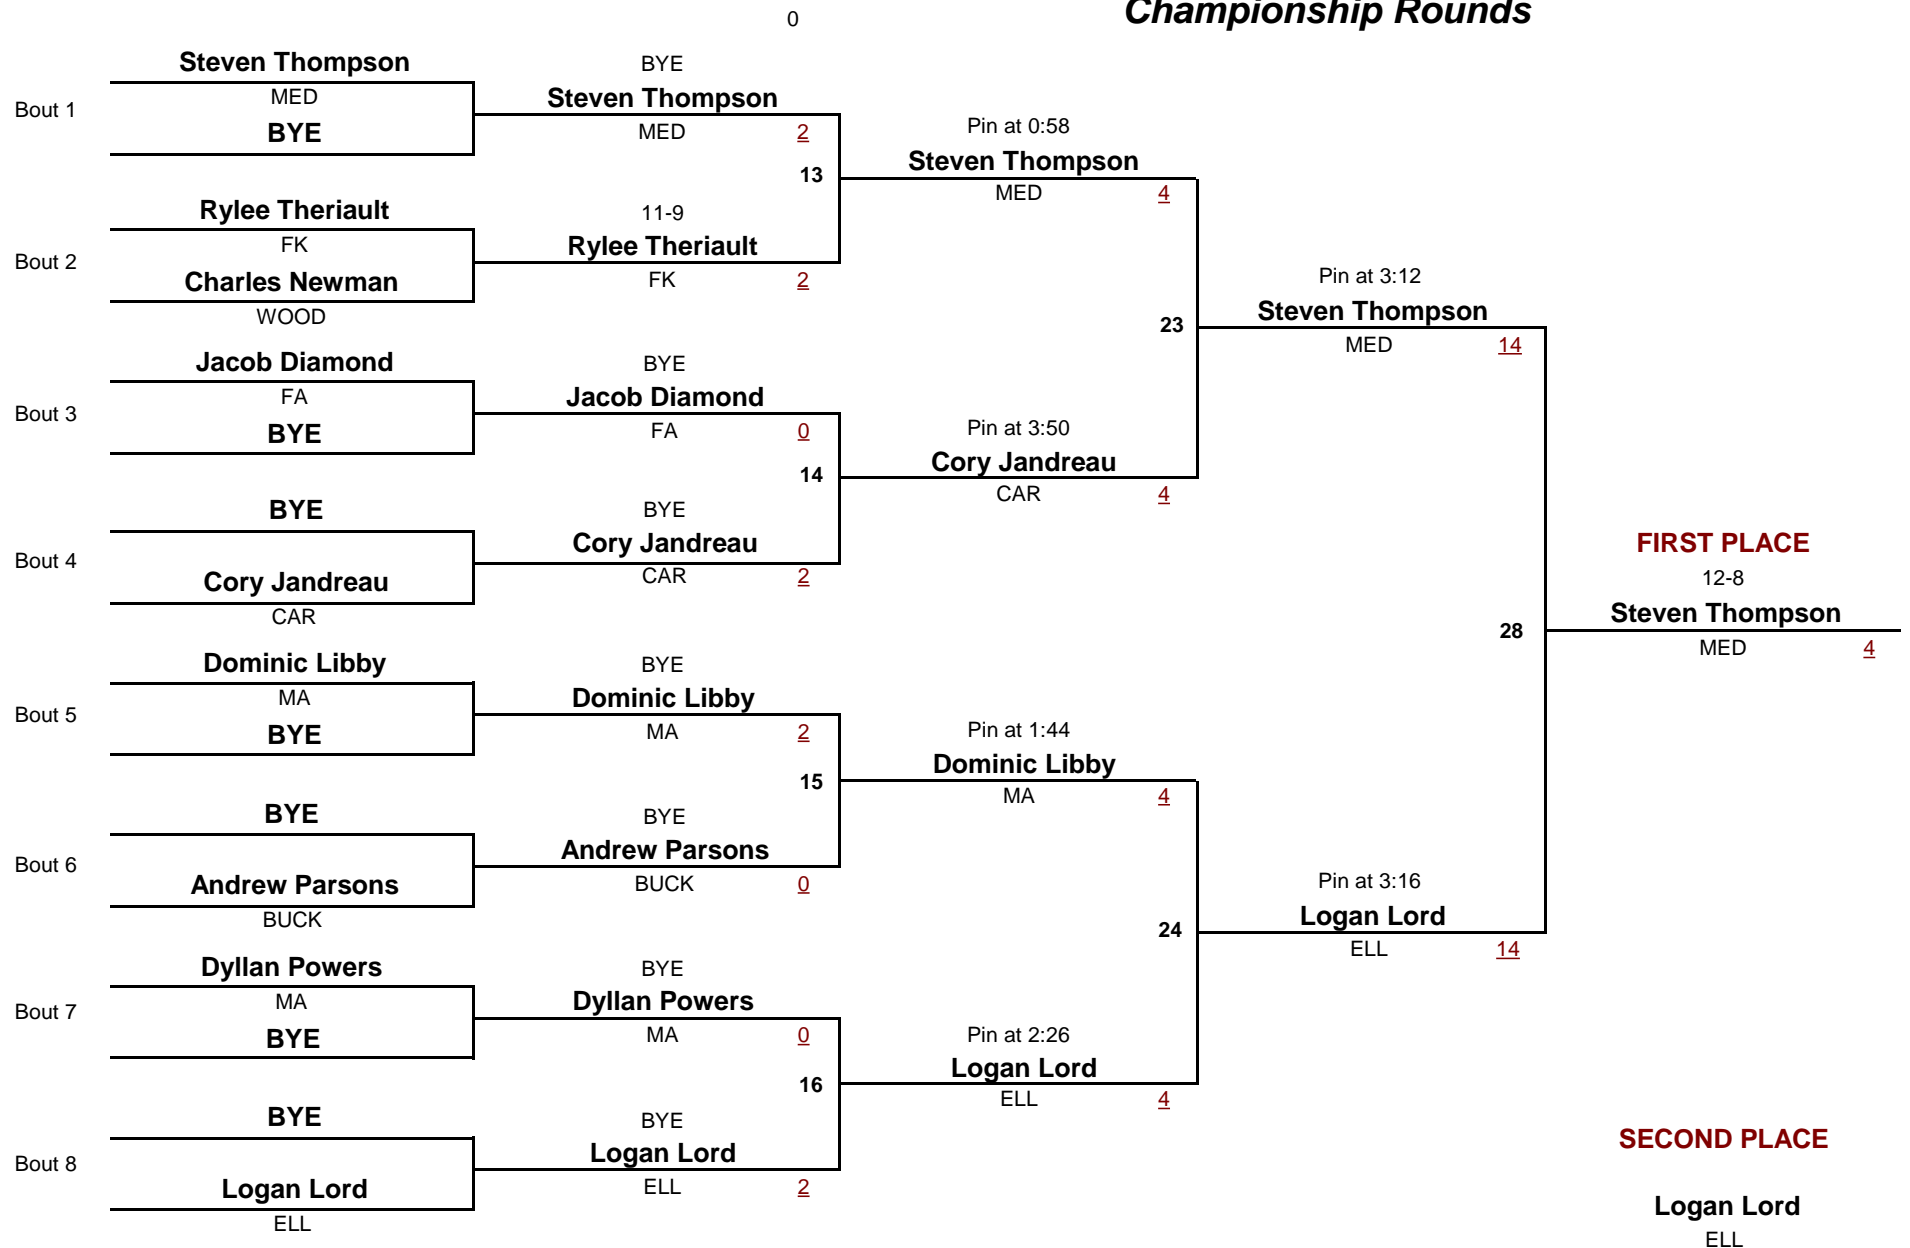

138

DIVISION

138

WEIGHT

Ellsworth 1/21

January 21, 2017

Championship Rounds

138