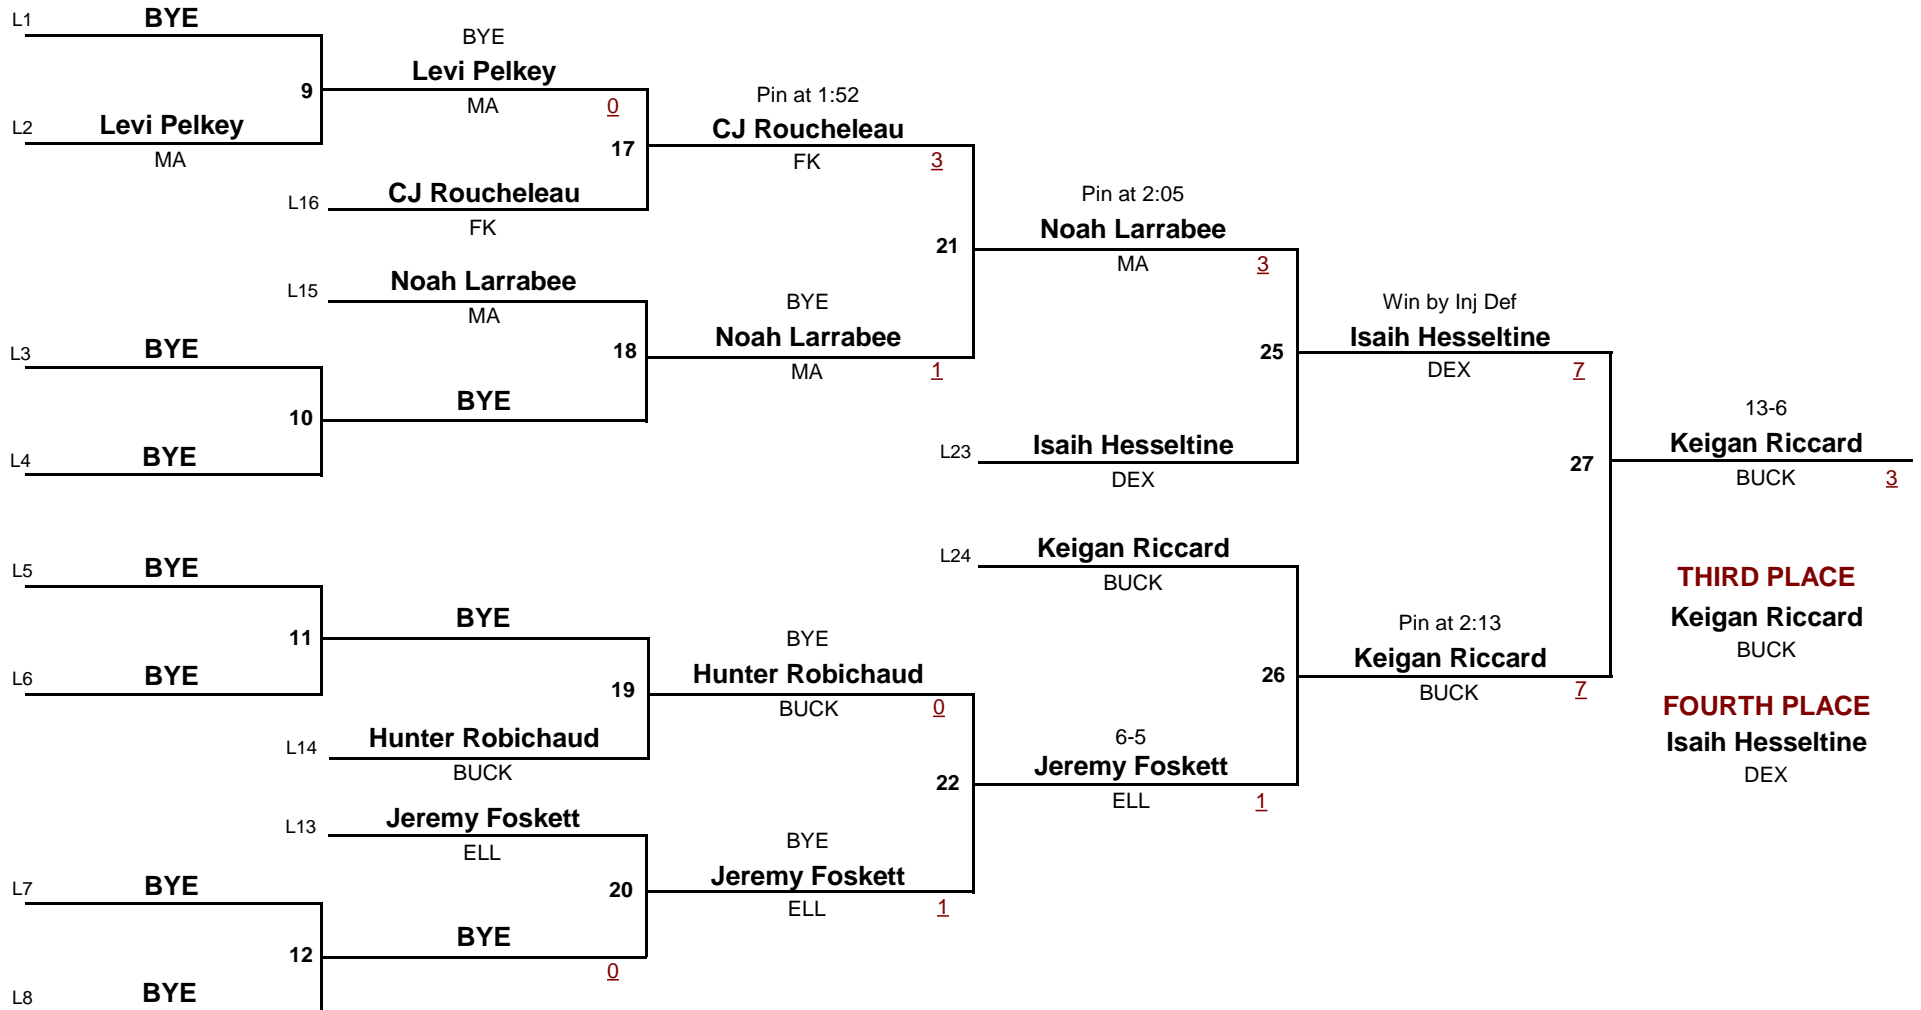

152

DIVISION

152

WEIGHT

Ellsworth 1/21

January 21, 2017

Consolation Rounds