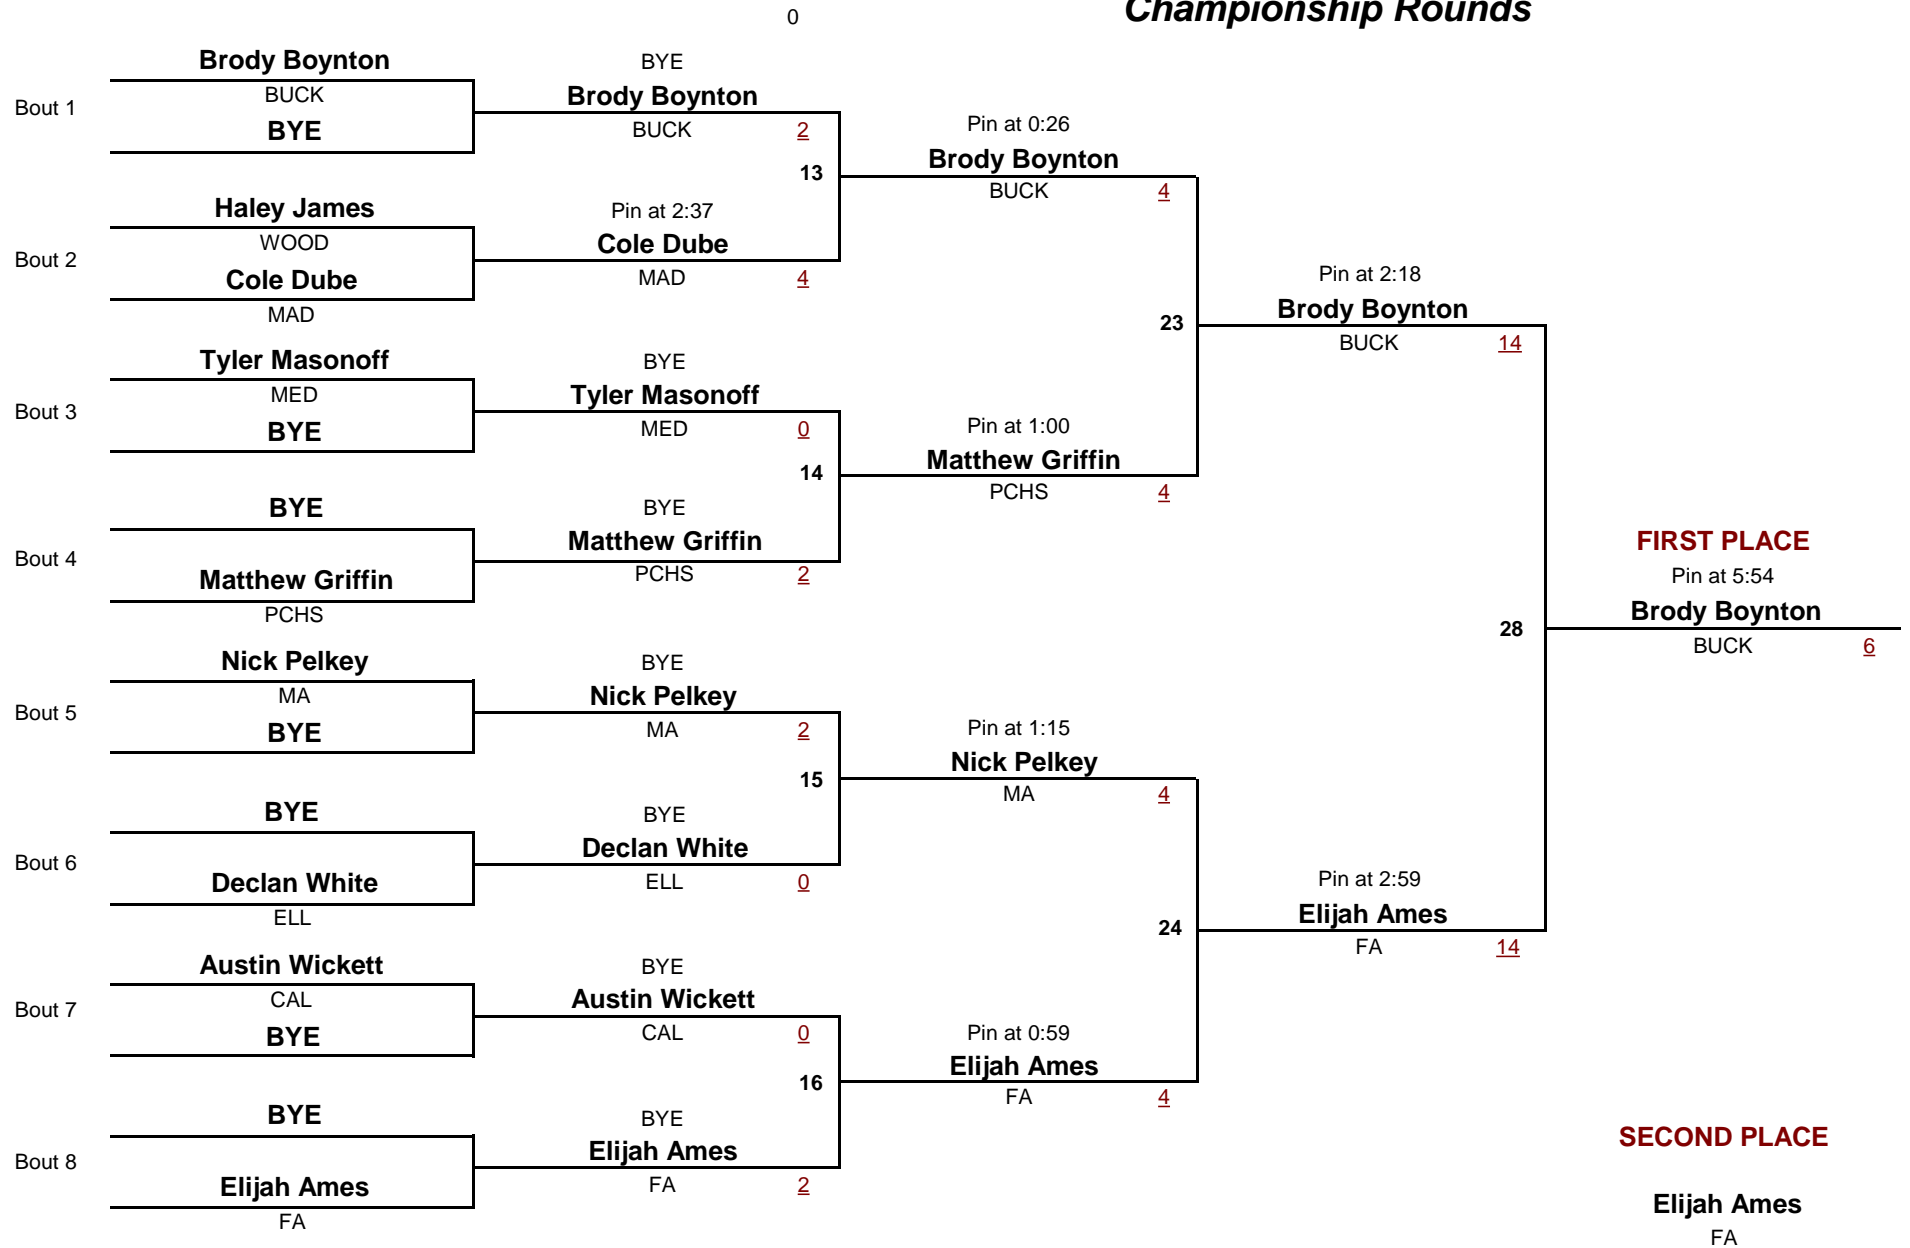

170

DIVISION

170

WEIGHT

Ellsworth 1/21

January 21, 2017

Championship Rounds

170
DIVISION