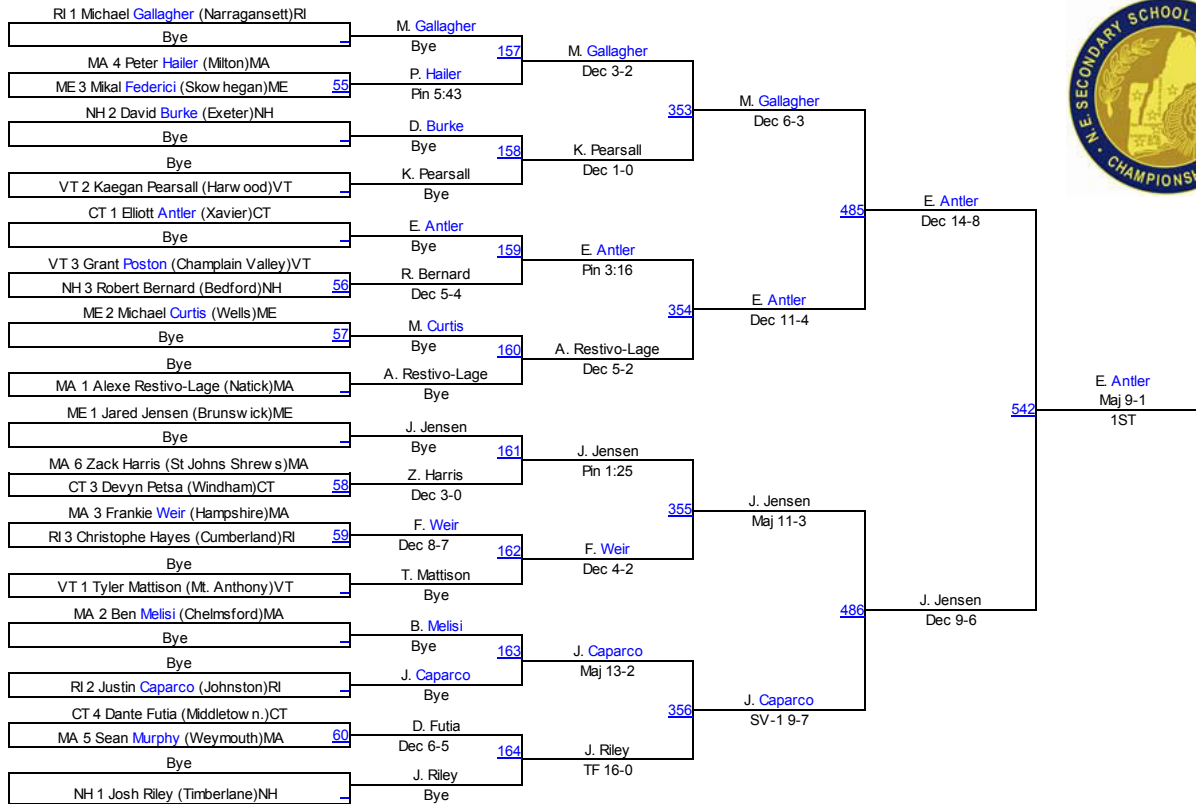

New England High School Championships

HS 170