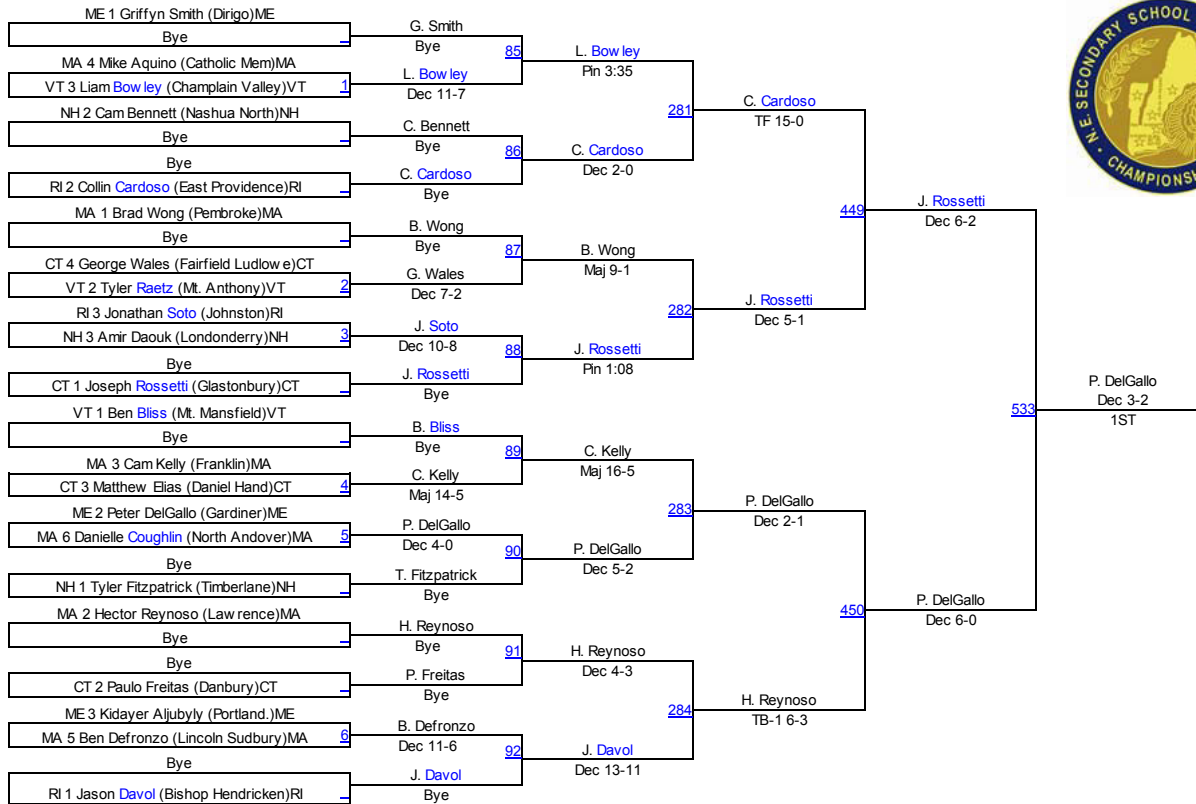

T79. Daniel Hand	9.0	T121. Classical Magnet/Capital Prep	2.0
T79. Lymam Memorial/Windham Tech	9.0	T121. Fairfield Ludlowe	2.0
T83. Ellsworth ME	8.0	T121. Middletown CT	2.0
T83. Hall	8.0	T121. Milford	2.0
T83. MarbleHdSwampscot	8.0	T121. Newton North	2.0
T86. Belfast ME	7.0	T121. North Attleboro	2.0
T86. Foxcroft ME	7.0	T121. Portland ME	2.0
T86. Winslow ME	7.0	T128. Fair Haven	1.0
89. Mt. Mansfield	6.5	T128. North Kingstown	1.0
T90. East Lyme	6.0		
		130-161	No Score
T90. Holy Cross	6.0		
T90. Ledyard	6.0	Bonny Eagle ME	
T90. Pinkerton Academy NH	6.0	Bow NH	
T90. Salem	6.0	Catholic Memorial	
T90. Waltham	6.0	Cranston East	
T96. Haverhill	5.0	Dexter ME	
T96. LaSalle	5.0	Dirigo ME	
T96. Lowell MA	5.0	Essex VT	
T96. Lynnfield North Reding	5.0	Everett	
T96. Massabesic ME	5.0	Greely ME	
		Hollis Brookline	
T96. Monmouth ME	5.0	Hudson	
T96. Portland ME	5.0	Lisbon ME	
T96. Sanborn	5.0	Londonderry NH	
T96. Westbrook/Old Saybrook	5.0	Manchester West NH	
T105. Cheverus ME	4.0	Marlborough MA	
T105. Concord /Carlisle	4.0	Merrimack NH	
T105. Hampshire MA	4.0	Middlebury CT	
T105. Immaculate/Joel Barlow	4.0	Mill River	
T105. Malden	4.0	Morse ME	
T105. Melrose	4.0	Mt. Hope	
		Nashoba Regional	
T105. Mt. Pleasant	4.0	North Providence RI	
T105. Scituate	4.0	Oyster River	
T113. Barnstable	3.5	Ponaganset	
T113. Mt. Everett	3.5	Putnam Voc	
T115. Bedford	3.0	Spaulding	
T115. Canton mA	3.0	St. Johnsbury	
T115. Coventry	3.0	Trumbull	
T115. Greater Lawrence	3.0	Vergennes	
T115. Manchester NH	3.0	Wakefield	
T115. Toll Gate	3.0	Weymouth	
		York ME	
		162. Middletown	-1.0

New England High School Championships

HS 106