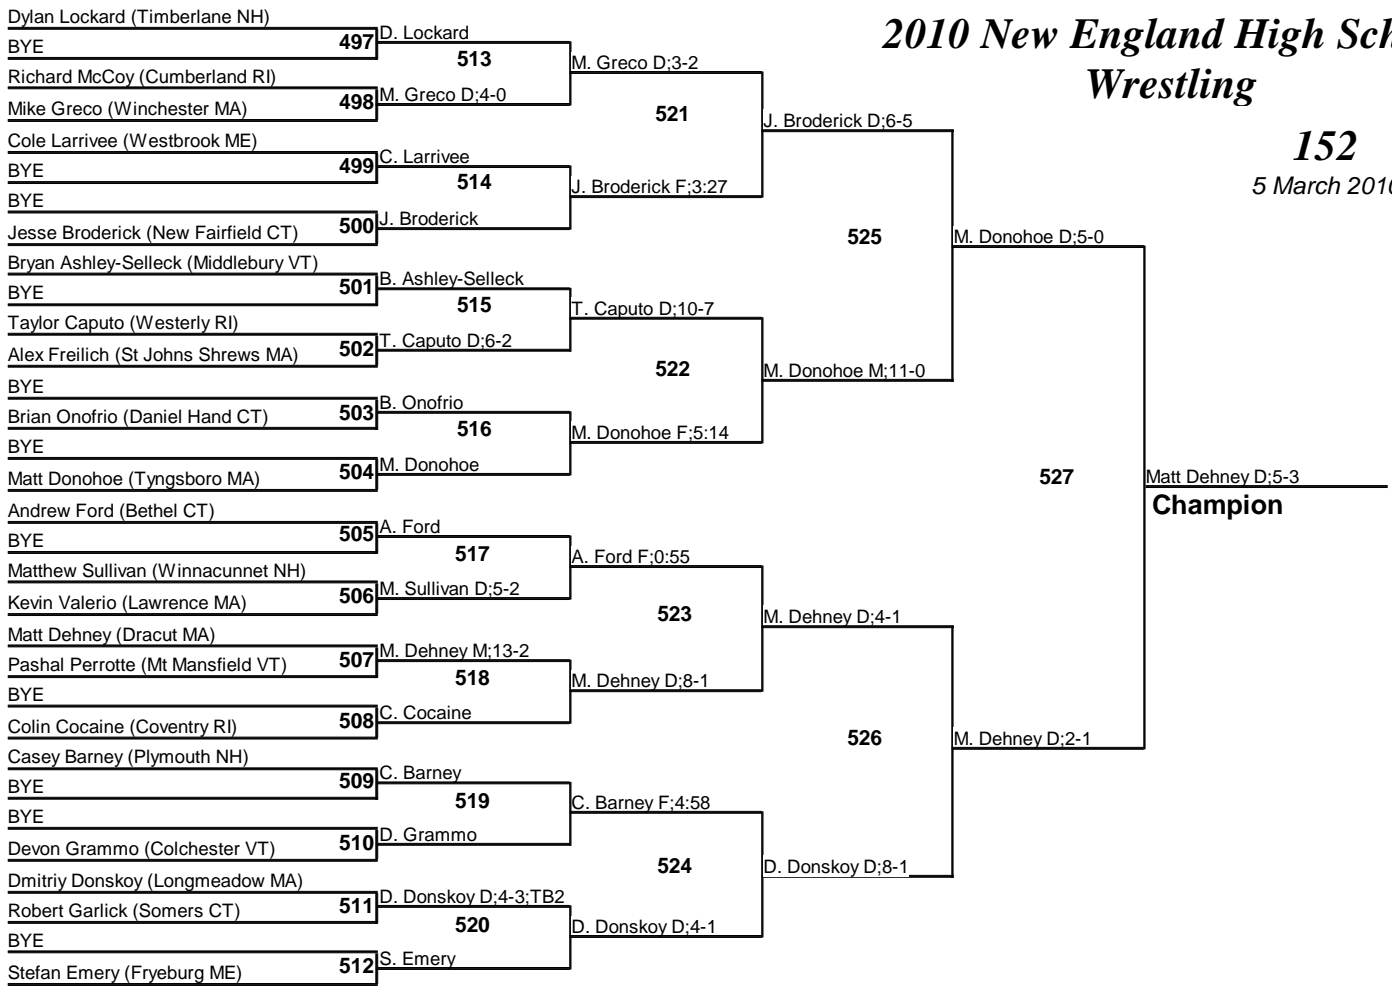

2010 New England High School Wrestling

152
5 March 2010