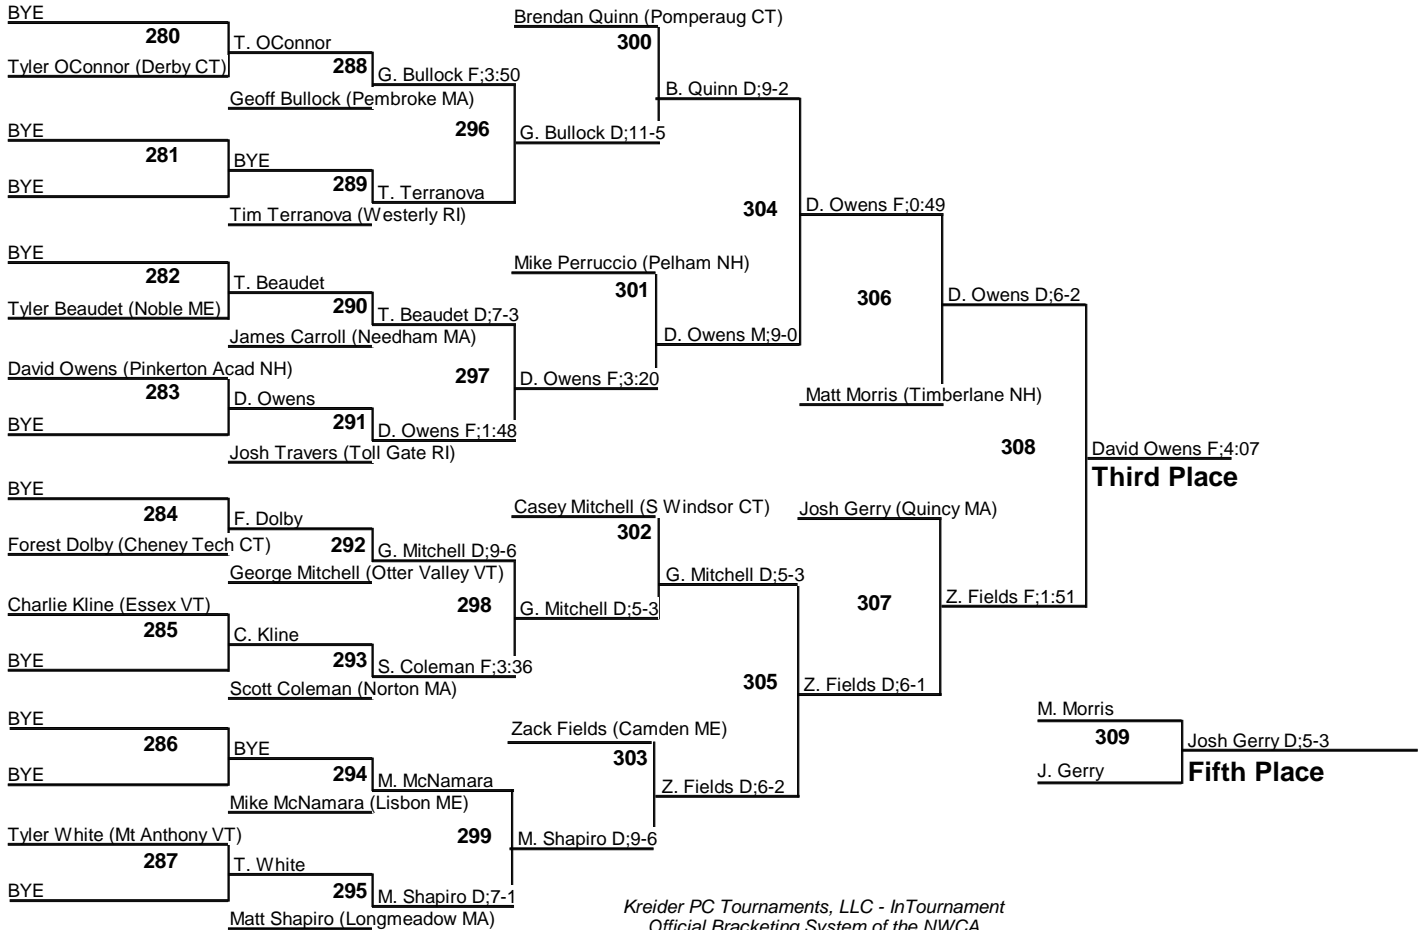

2010 New England High School Wrestling

130
5 March 2010