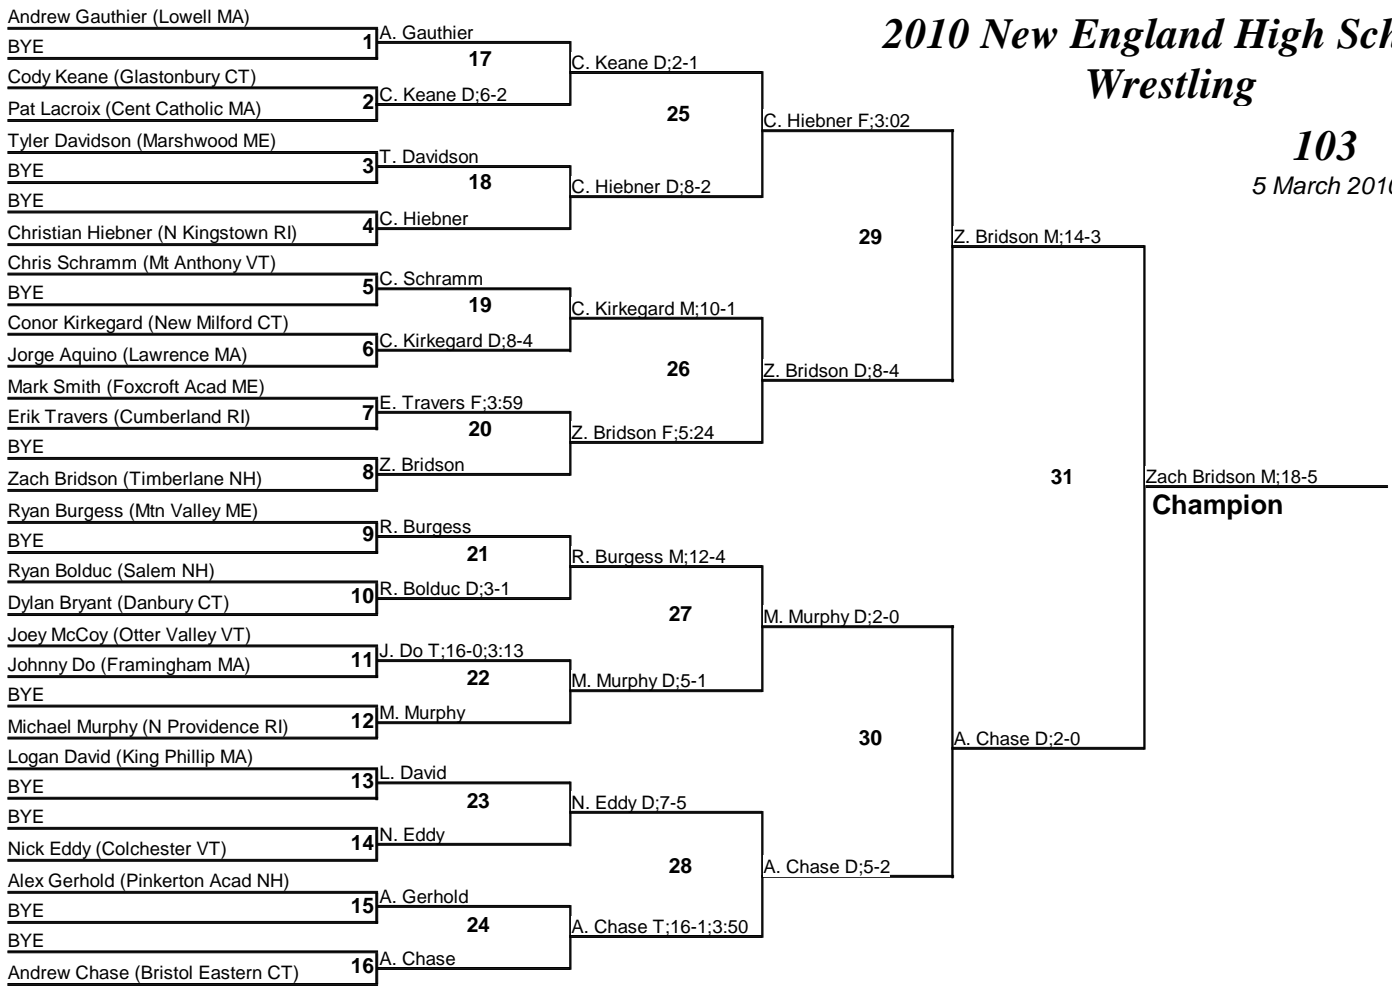

# 2010 New England High School Wrestling

103  
5 March 2010

**Champion**

**Third Place**

**Fifth Place**

# 2010 New England High School Wrestling

112  
5 March 2010