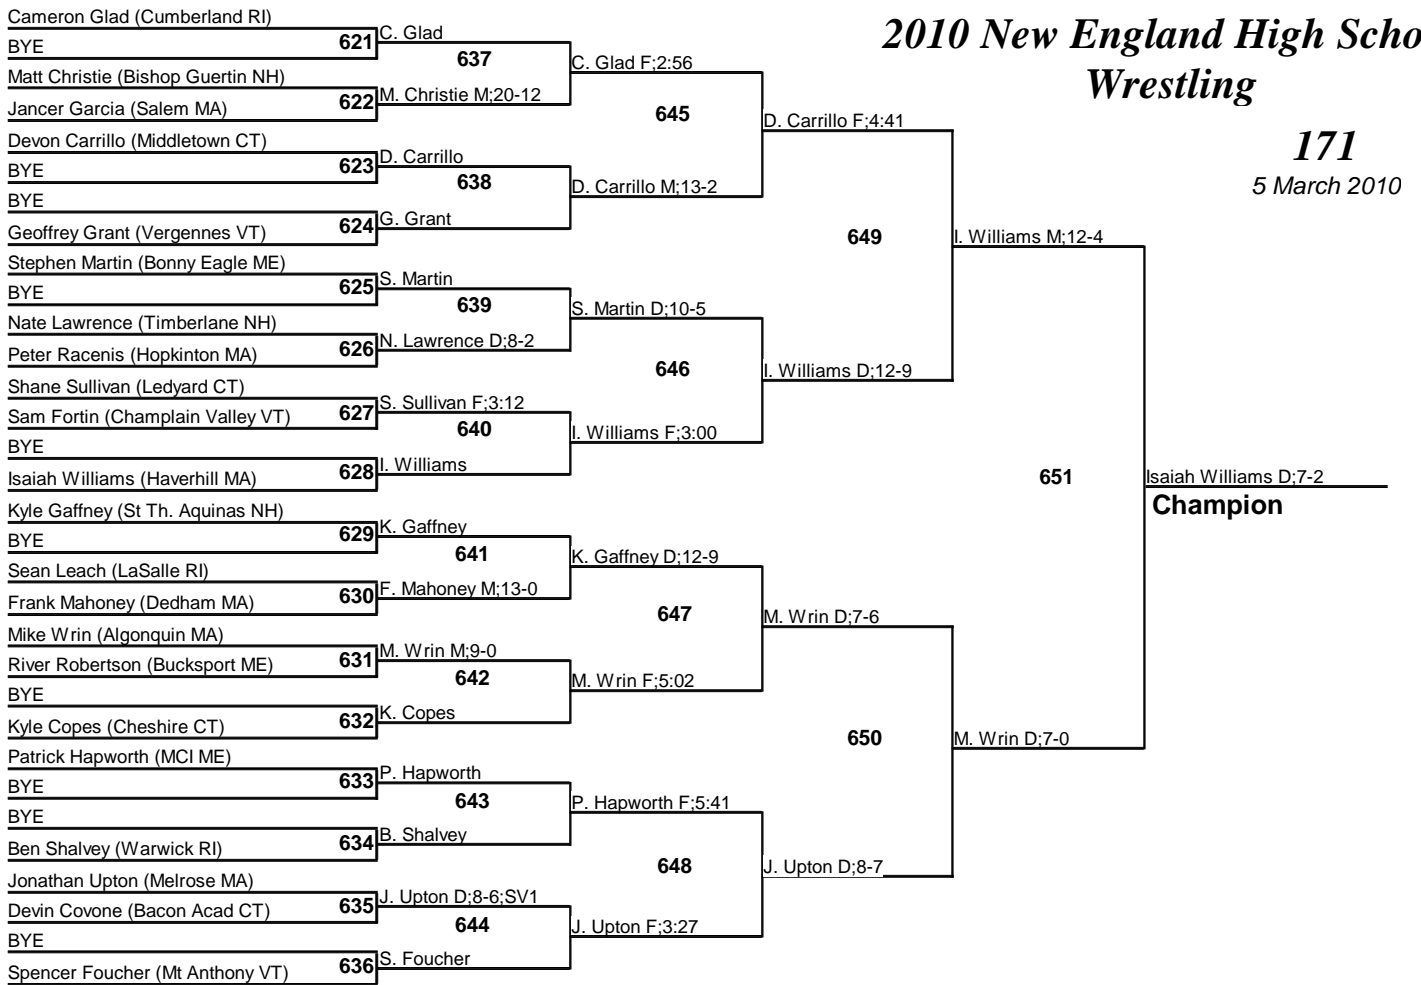

2010 New England High School Wrestling

171
5 March 2010