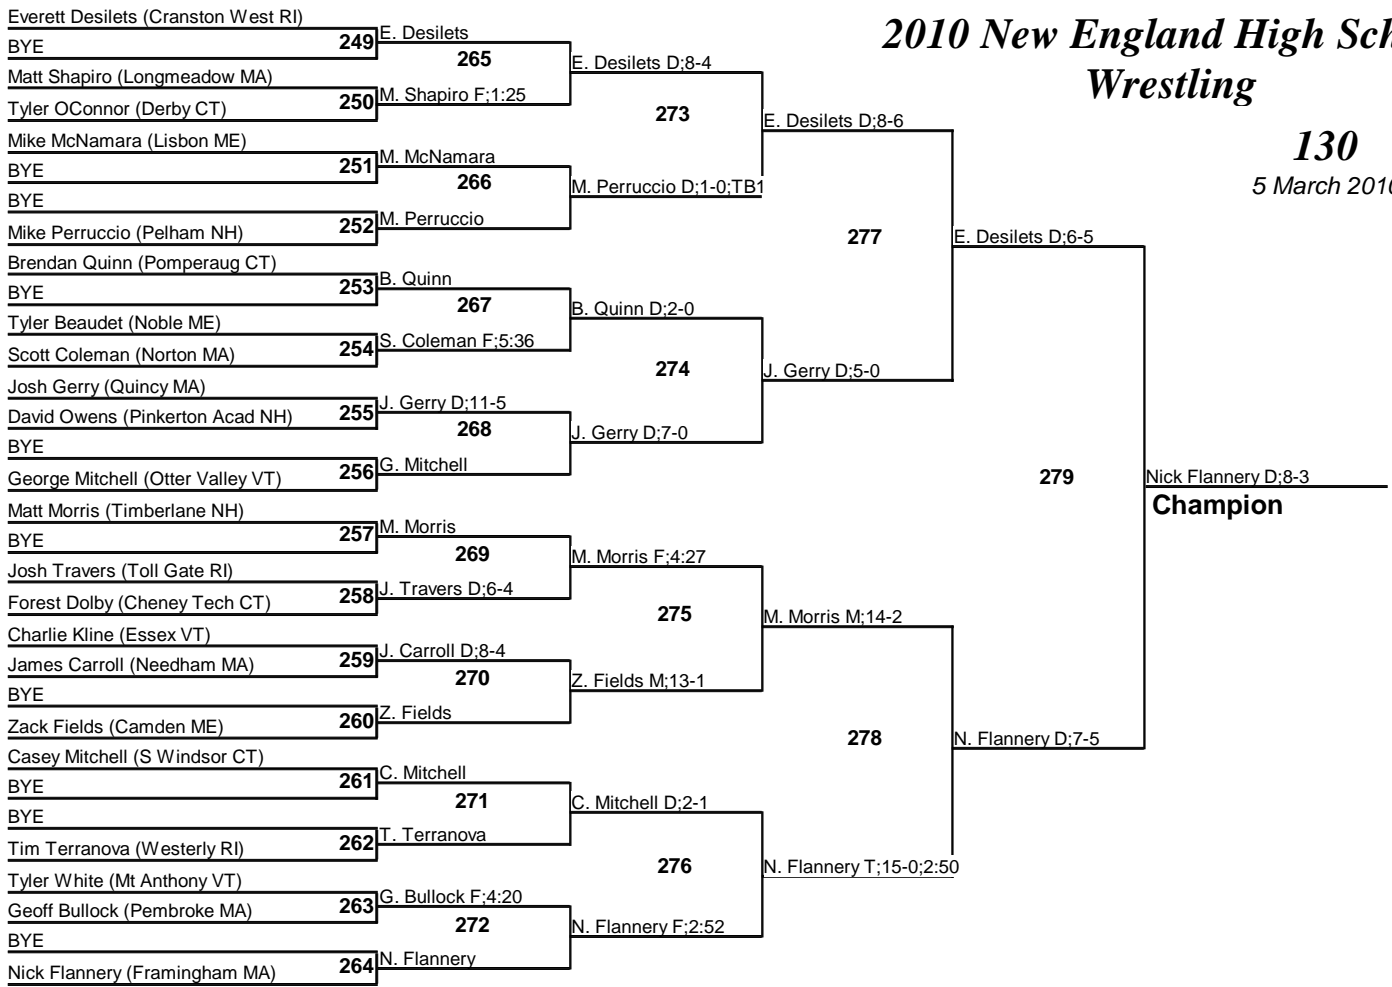

2010 New England High School Wrestling

130
5 March 2010