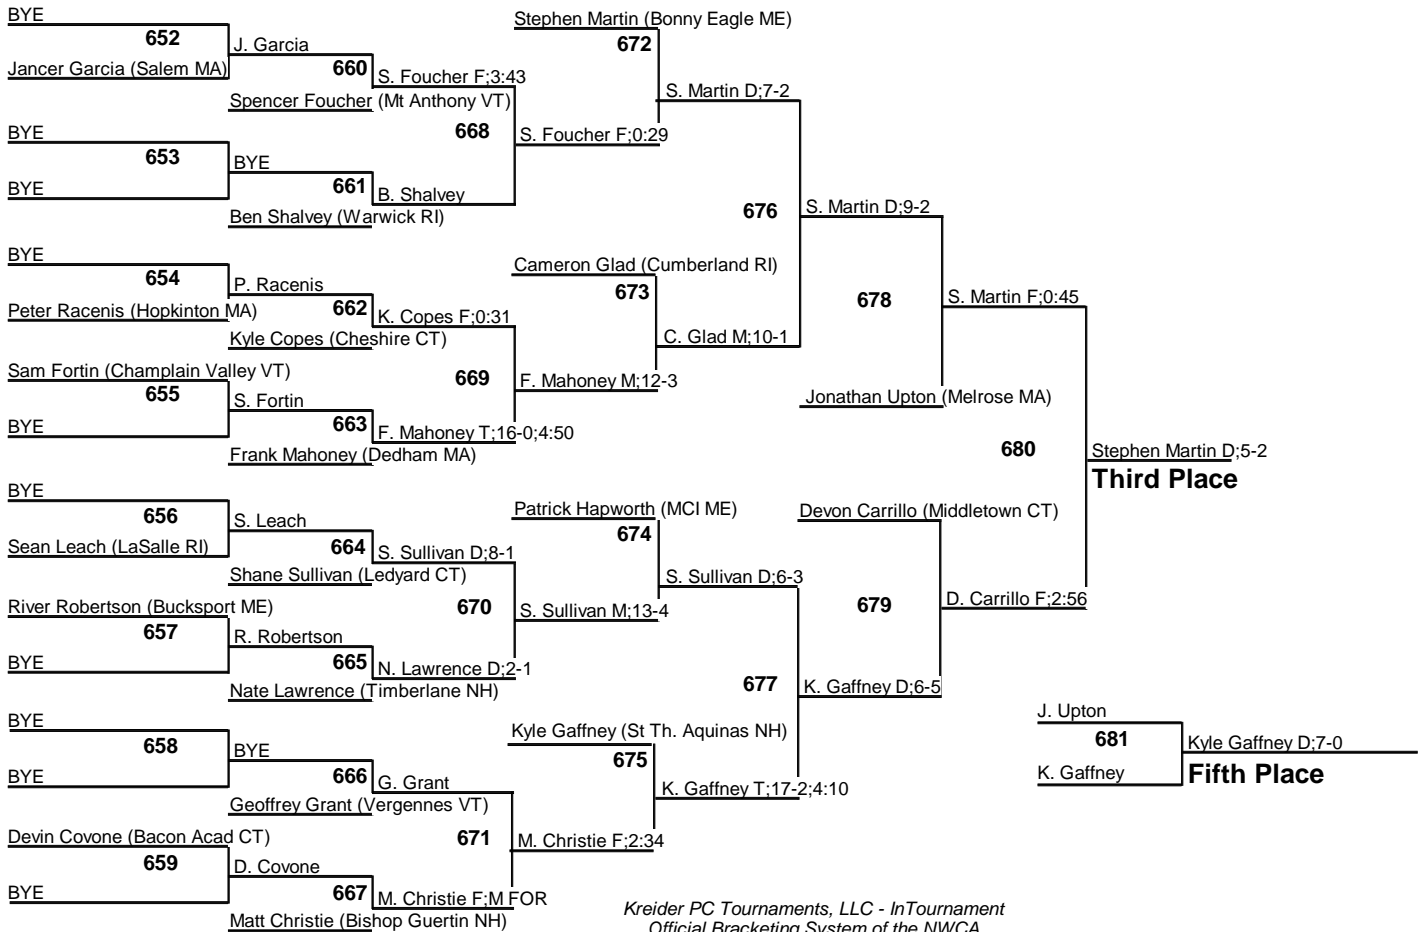

2010 New England High School Wrestling

171
5 March 2010