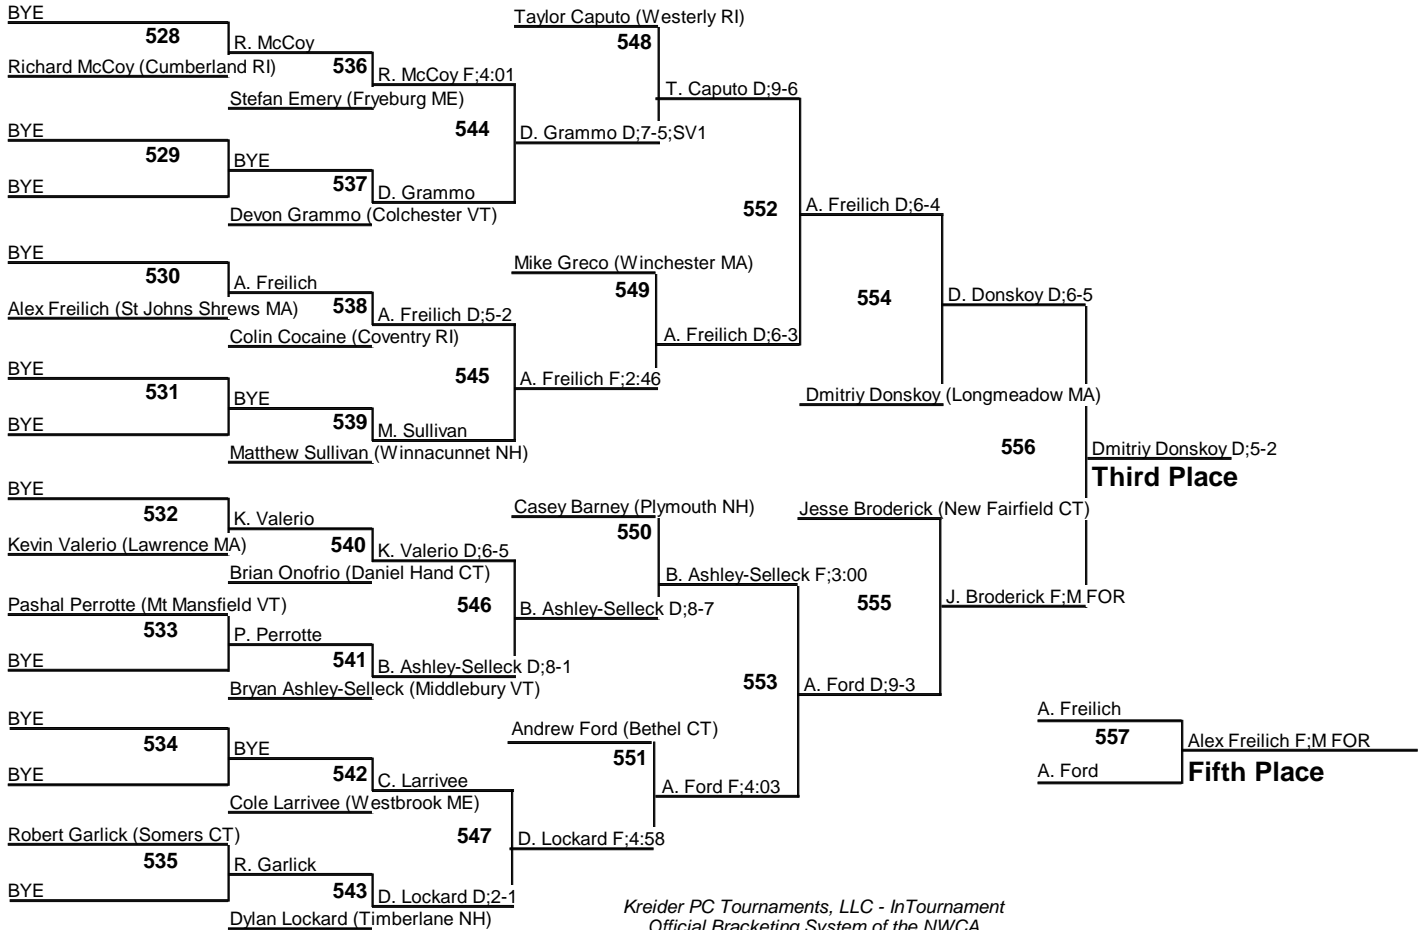

2010 New England High School Wrestling

152
5 March 2010