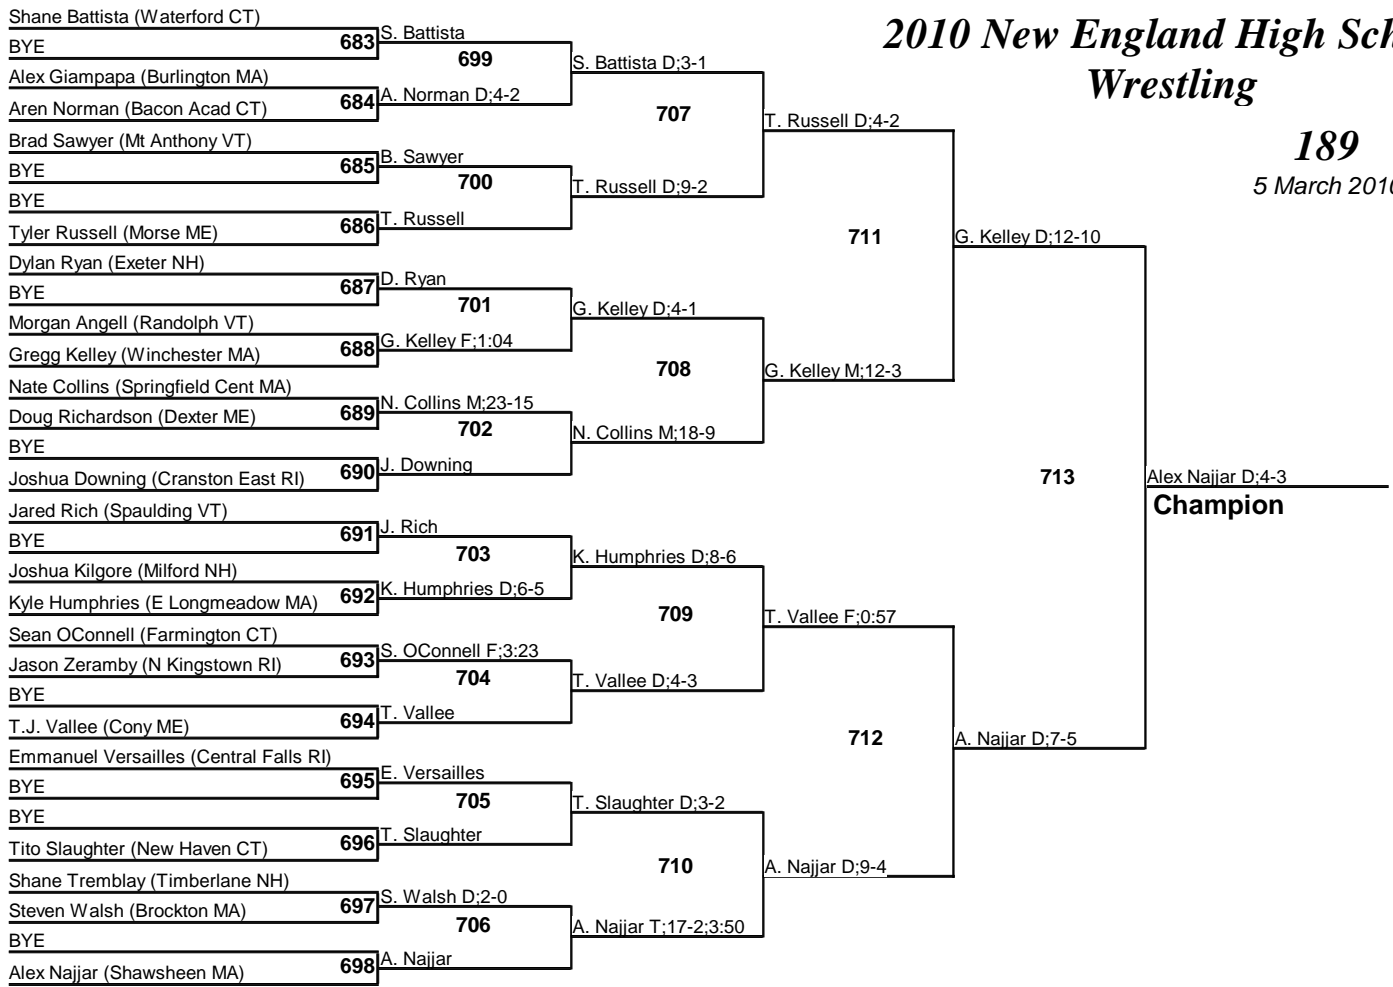

2010 New England High School Wrestling

189
5 March 2010

Champion

Third Place

Fifth Place