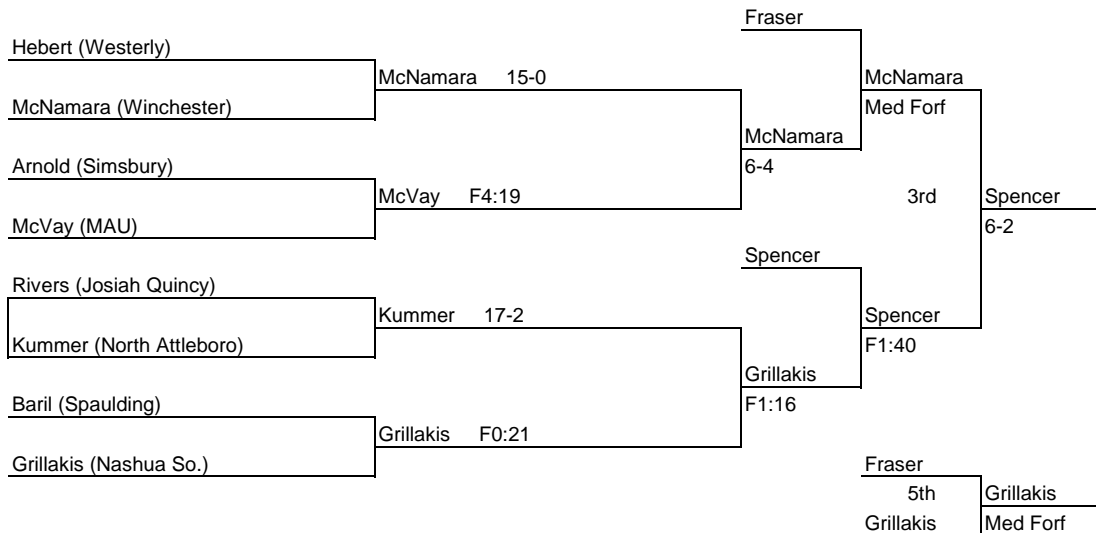

Consolations

2008 NE Tournament Bracket

Wt. Class 189

Consolations

2008 NE Tournament Bracket

Wt. Class 215

Consolations

2008 NE Tournament Bracket