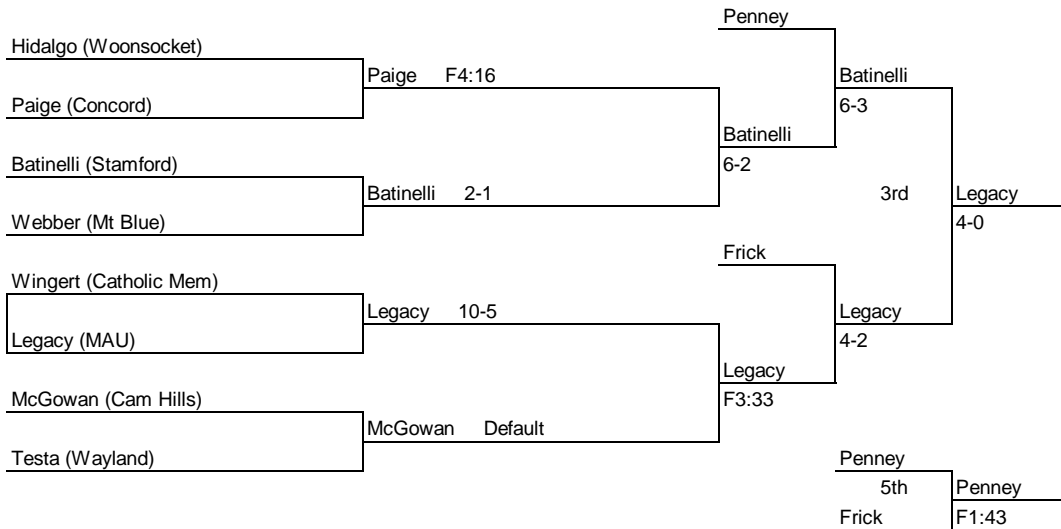

2008 NE Tournament Bracket

Wt. Class 103

Consolations

2008 NE Tournament Bracket

Wt. Class 112

Consolations

2008 NE Tournament Bracket

Wt. Class 119

Consolations

2008 NE Tournament Bracket

Wt. Class 125

Consolations

2008 NE Tournament Bracket

Wt. Class 130

Consolations

2008 NE Tournament Bracket

Wt. Class 135

Consolations

2008 NE Tournament Bracket

Wt. Class 140

Consolations

2008 NE Tournament Bracket

Wt. Class 145

Consolations