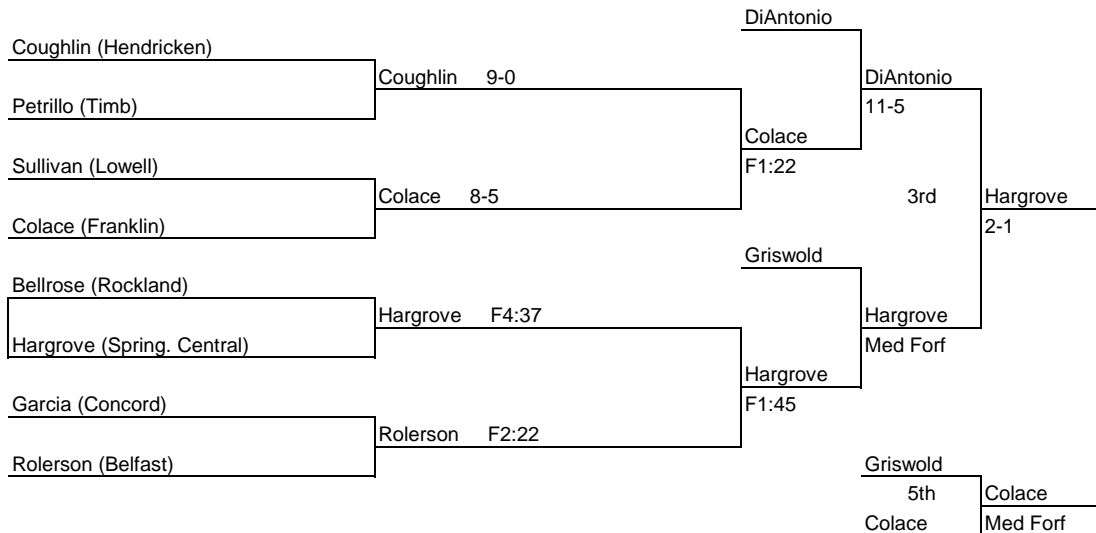

Consolations