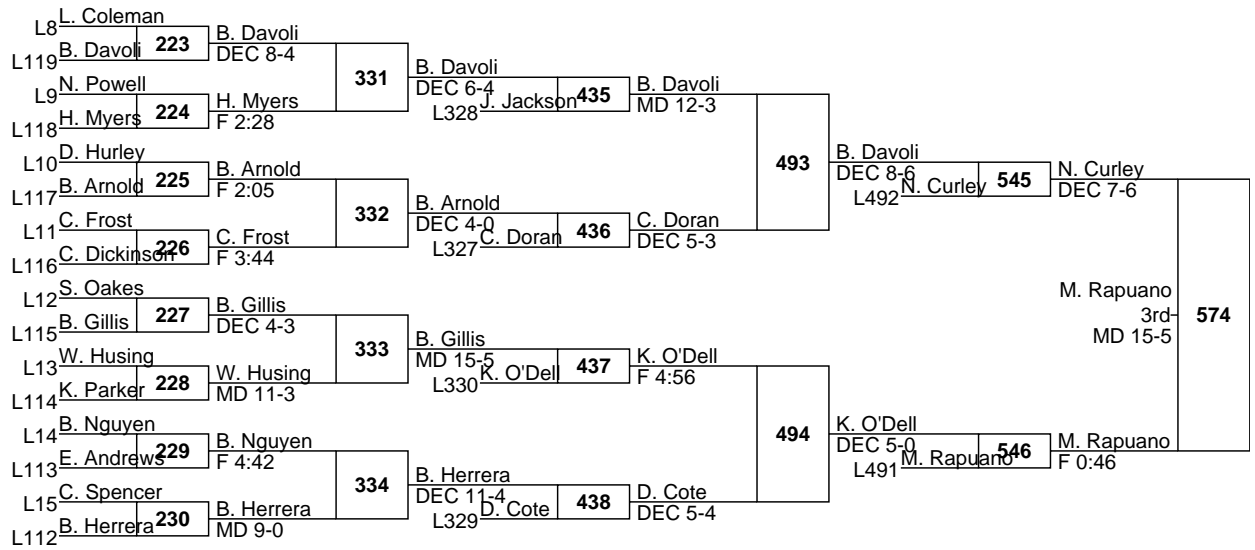

L545 B. Davoli
DEC 7-6

L546 K. O'Dell
F 0:46

K. O'Dell
5th
DEC 4-2 SV