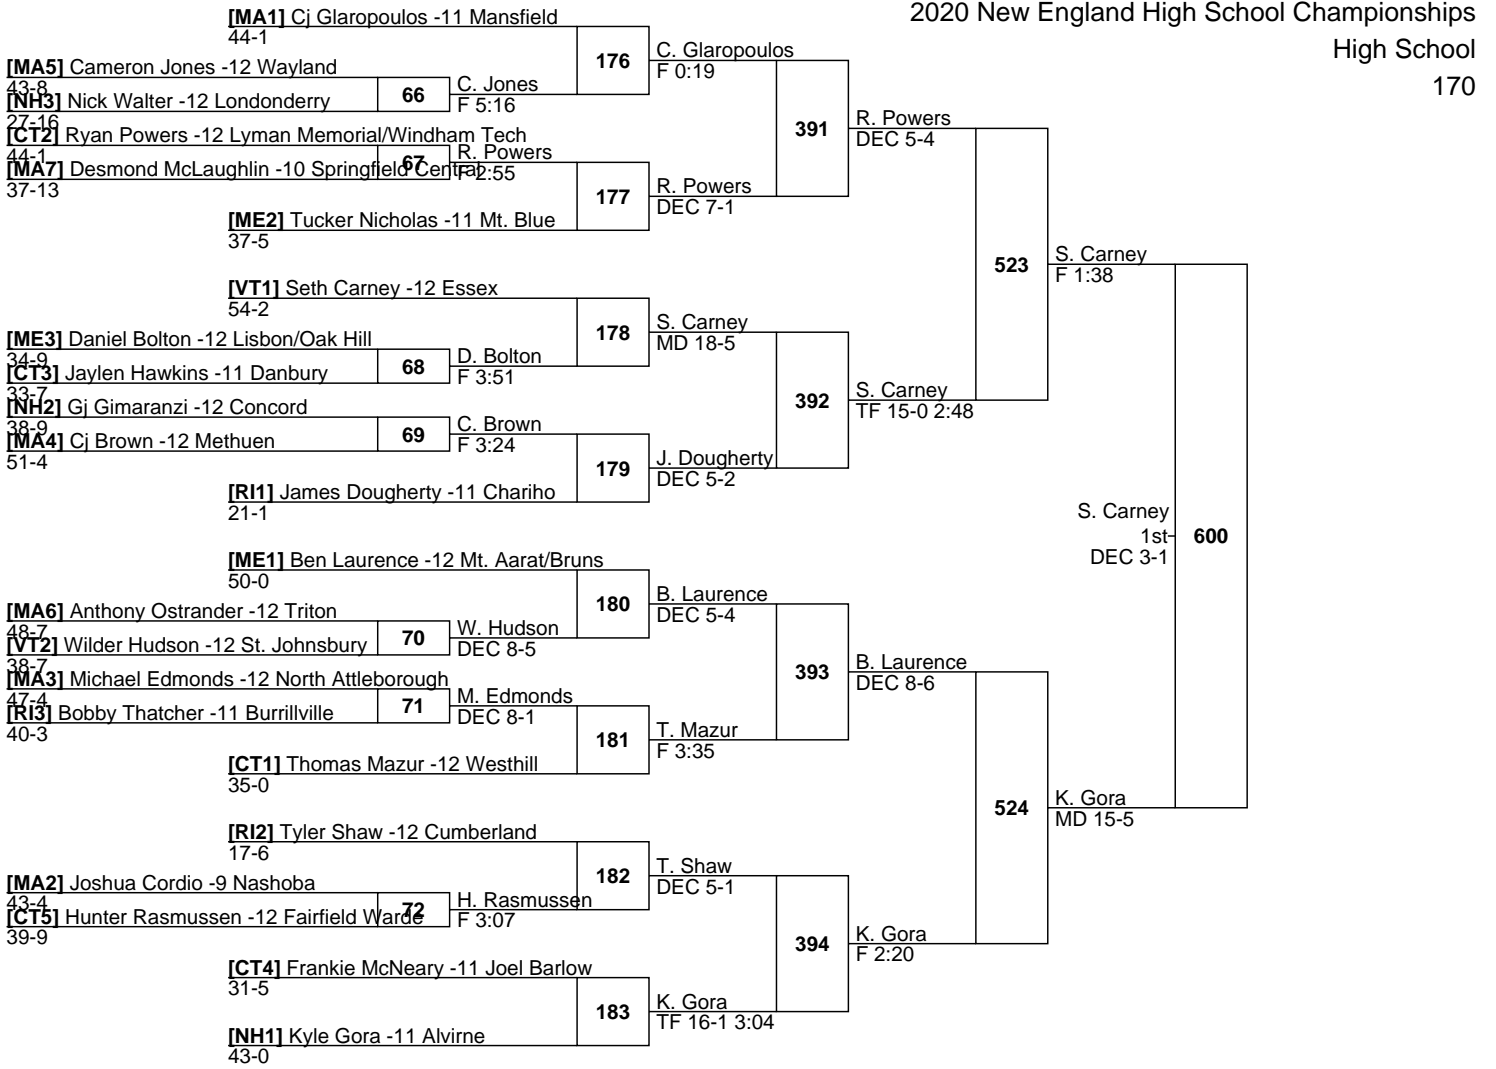

L561 B. Laurence DEC 9-6 **599** R. Powers 5th DEC 6-5

L562 R. Powers DEC 8-3