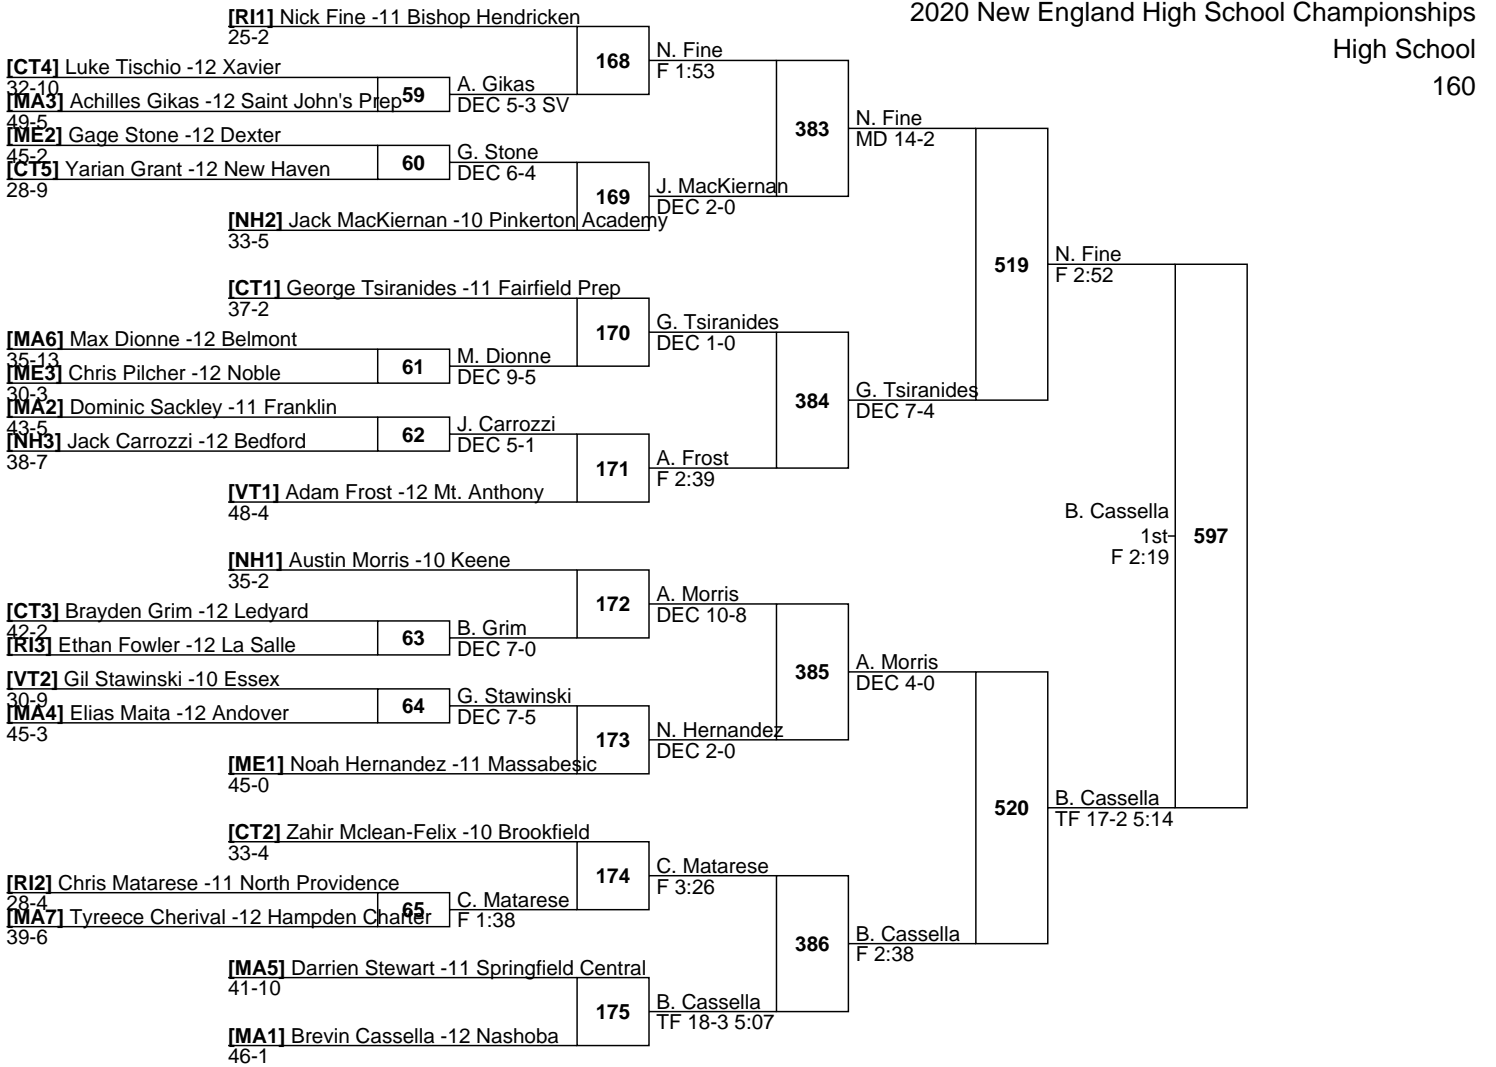

L559 J. MacKiernan N. Hernandez
DEC 1-0 596
L560 N. Hernandez 5th
MD 13-1 DEC 4-2