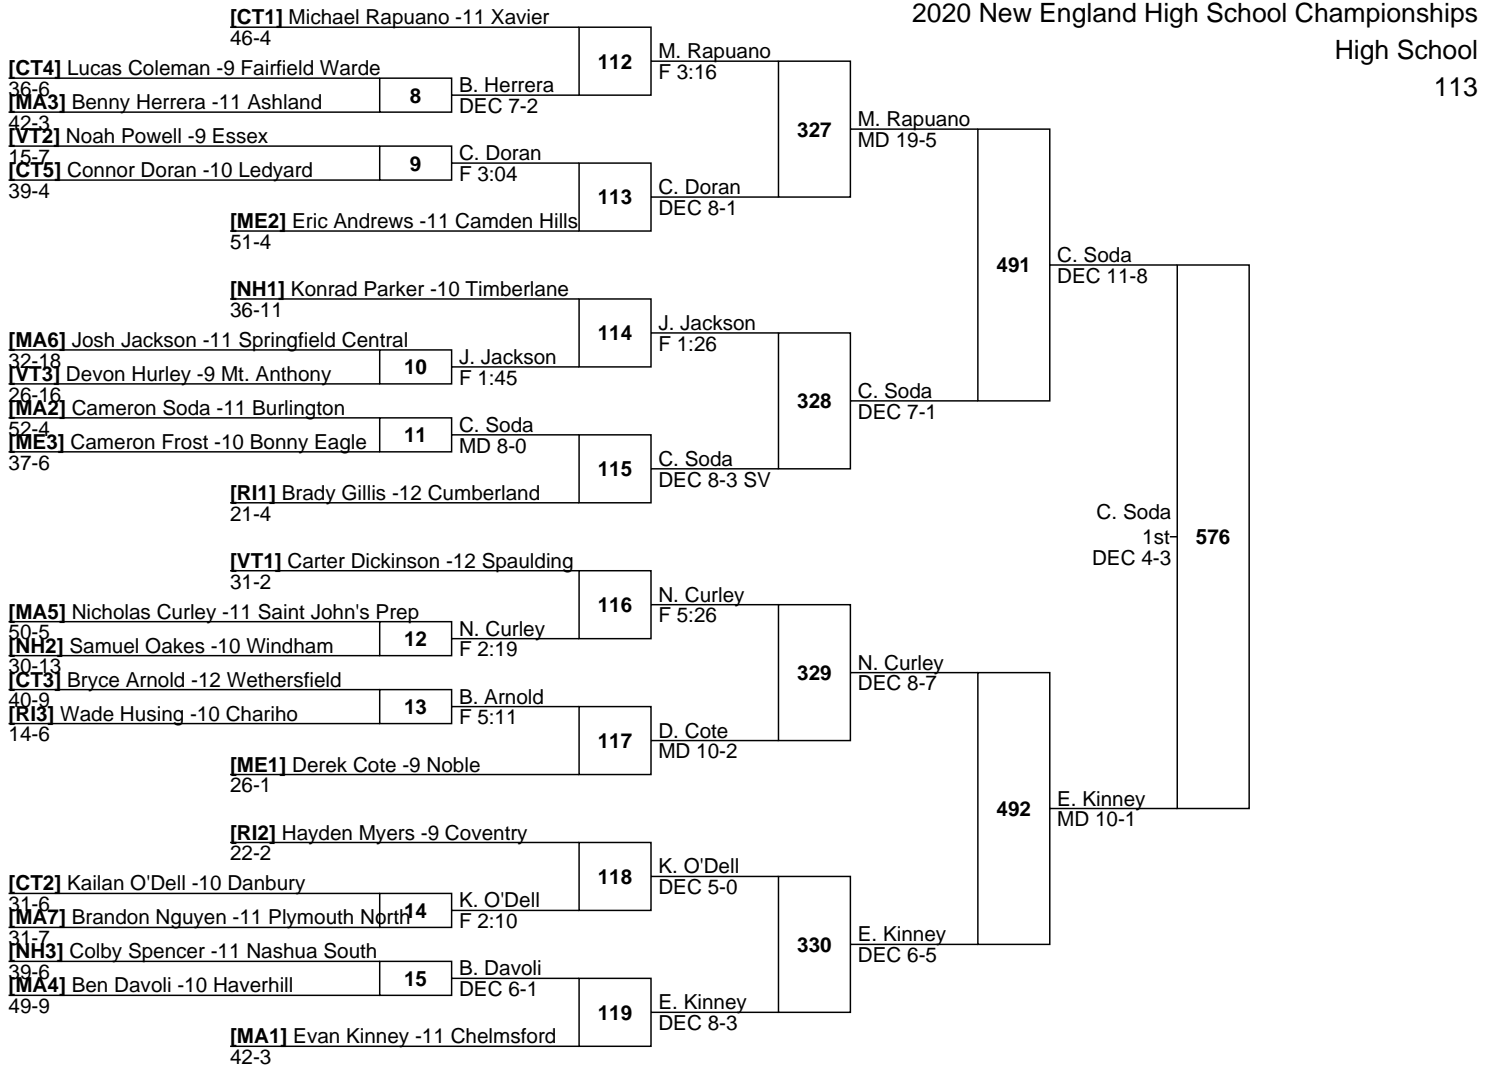

L545 B. Davoli
DEC 7-6

L546 K. O'Dell
F 0:46

K. O'Dell
5th
DEC 4-2 SV