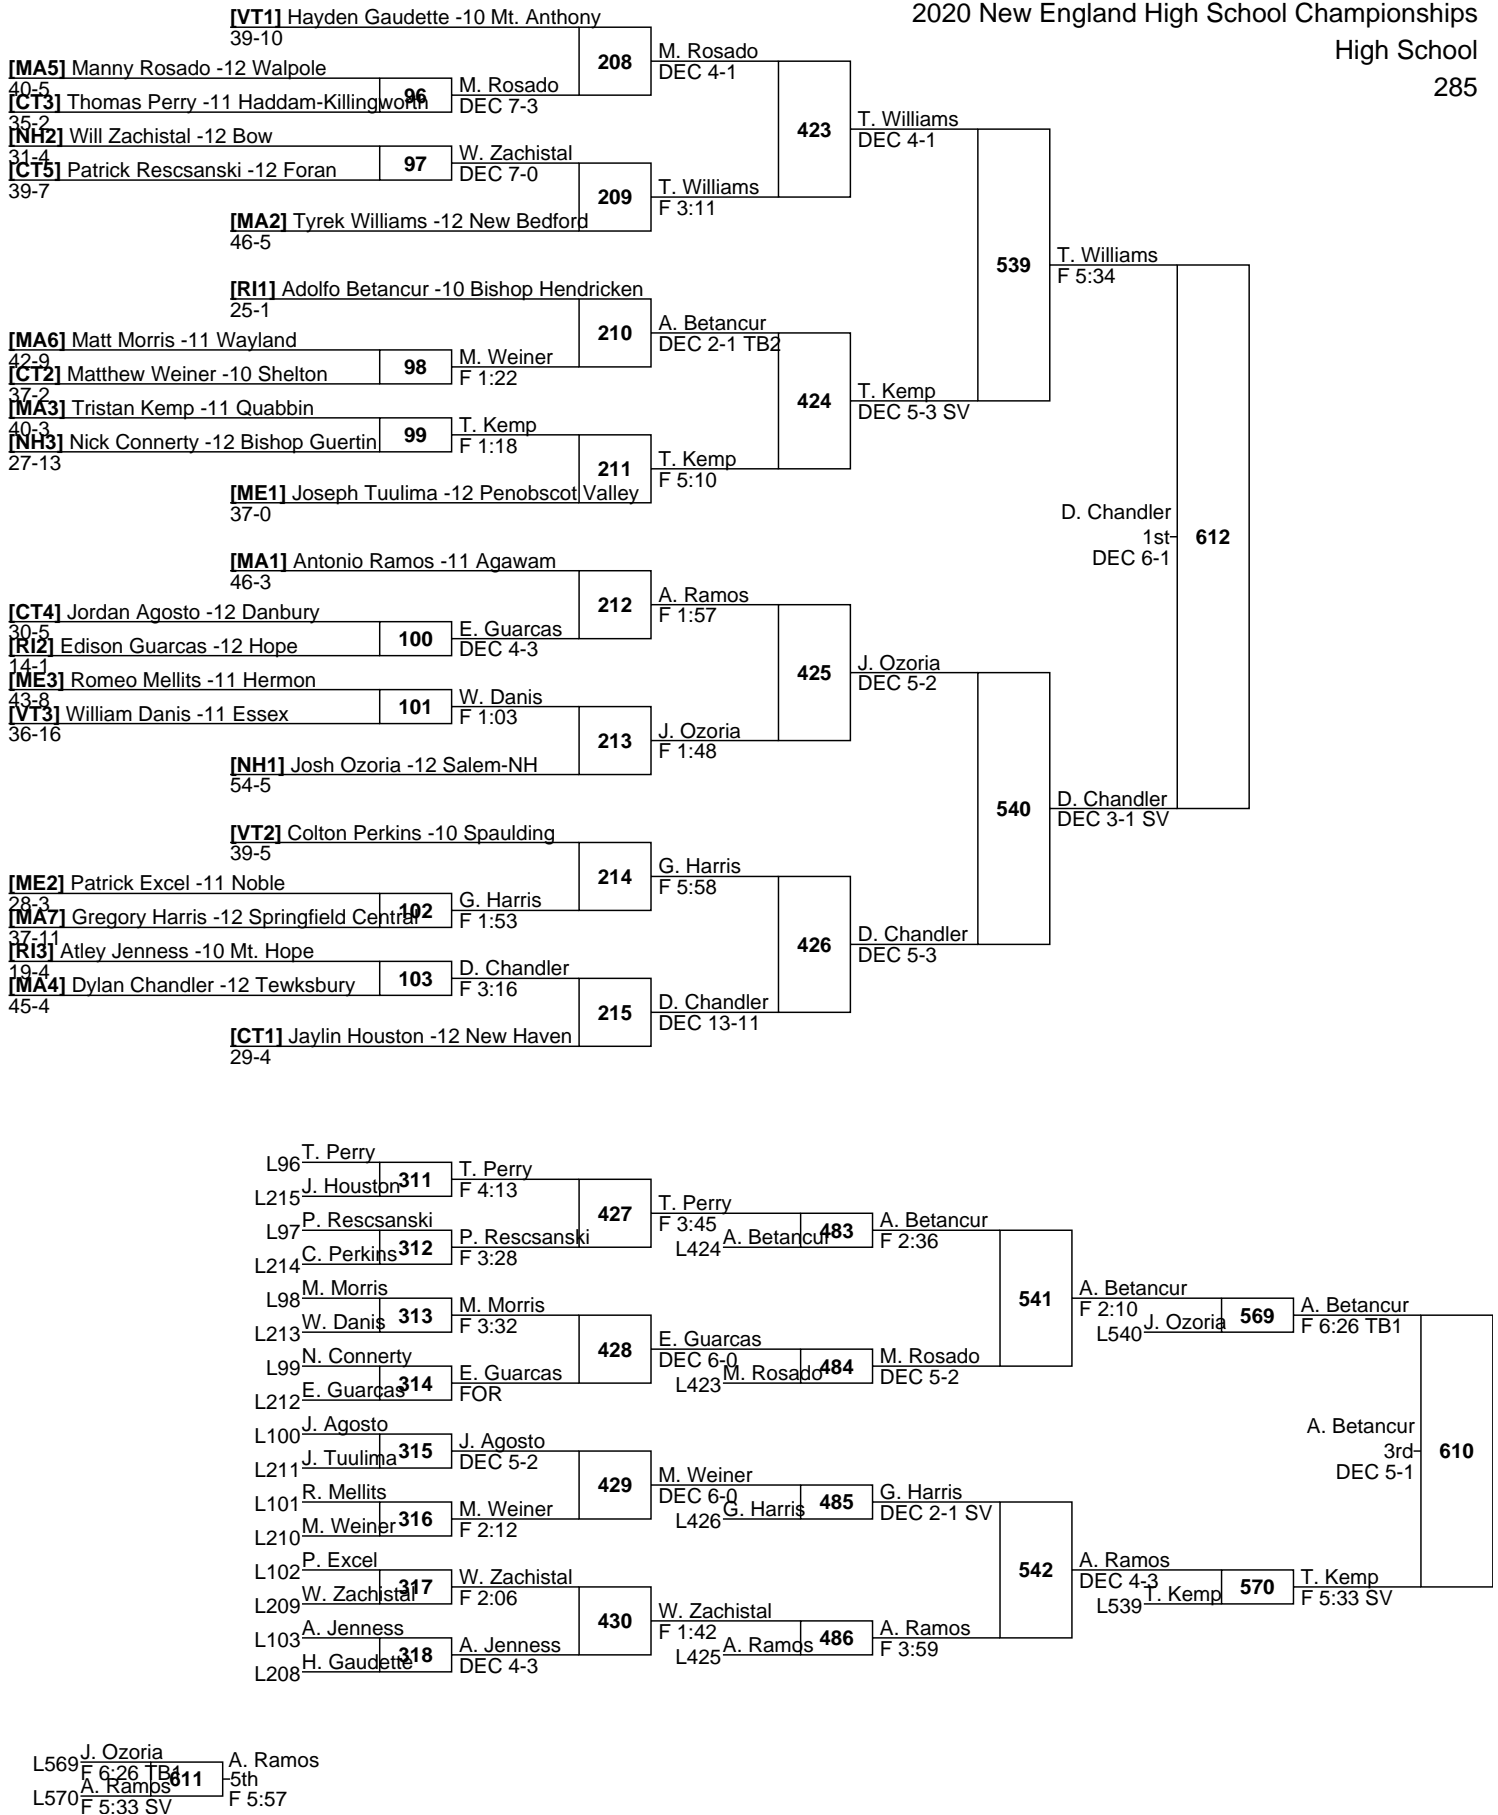

L569 J. Ozoria F 6:26 TB1
L570 A. Ramos F 5:33 SV
A. Ramos 5th F 5:57