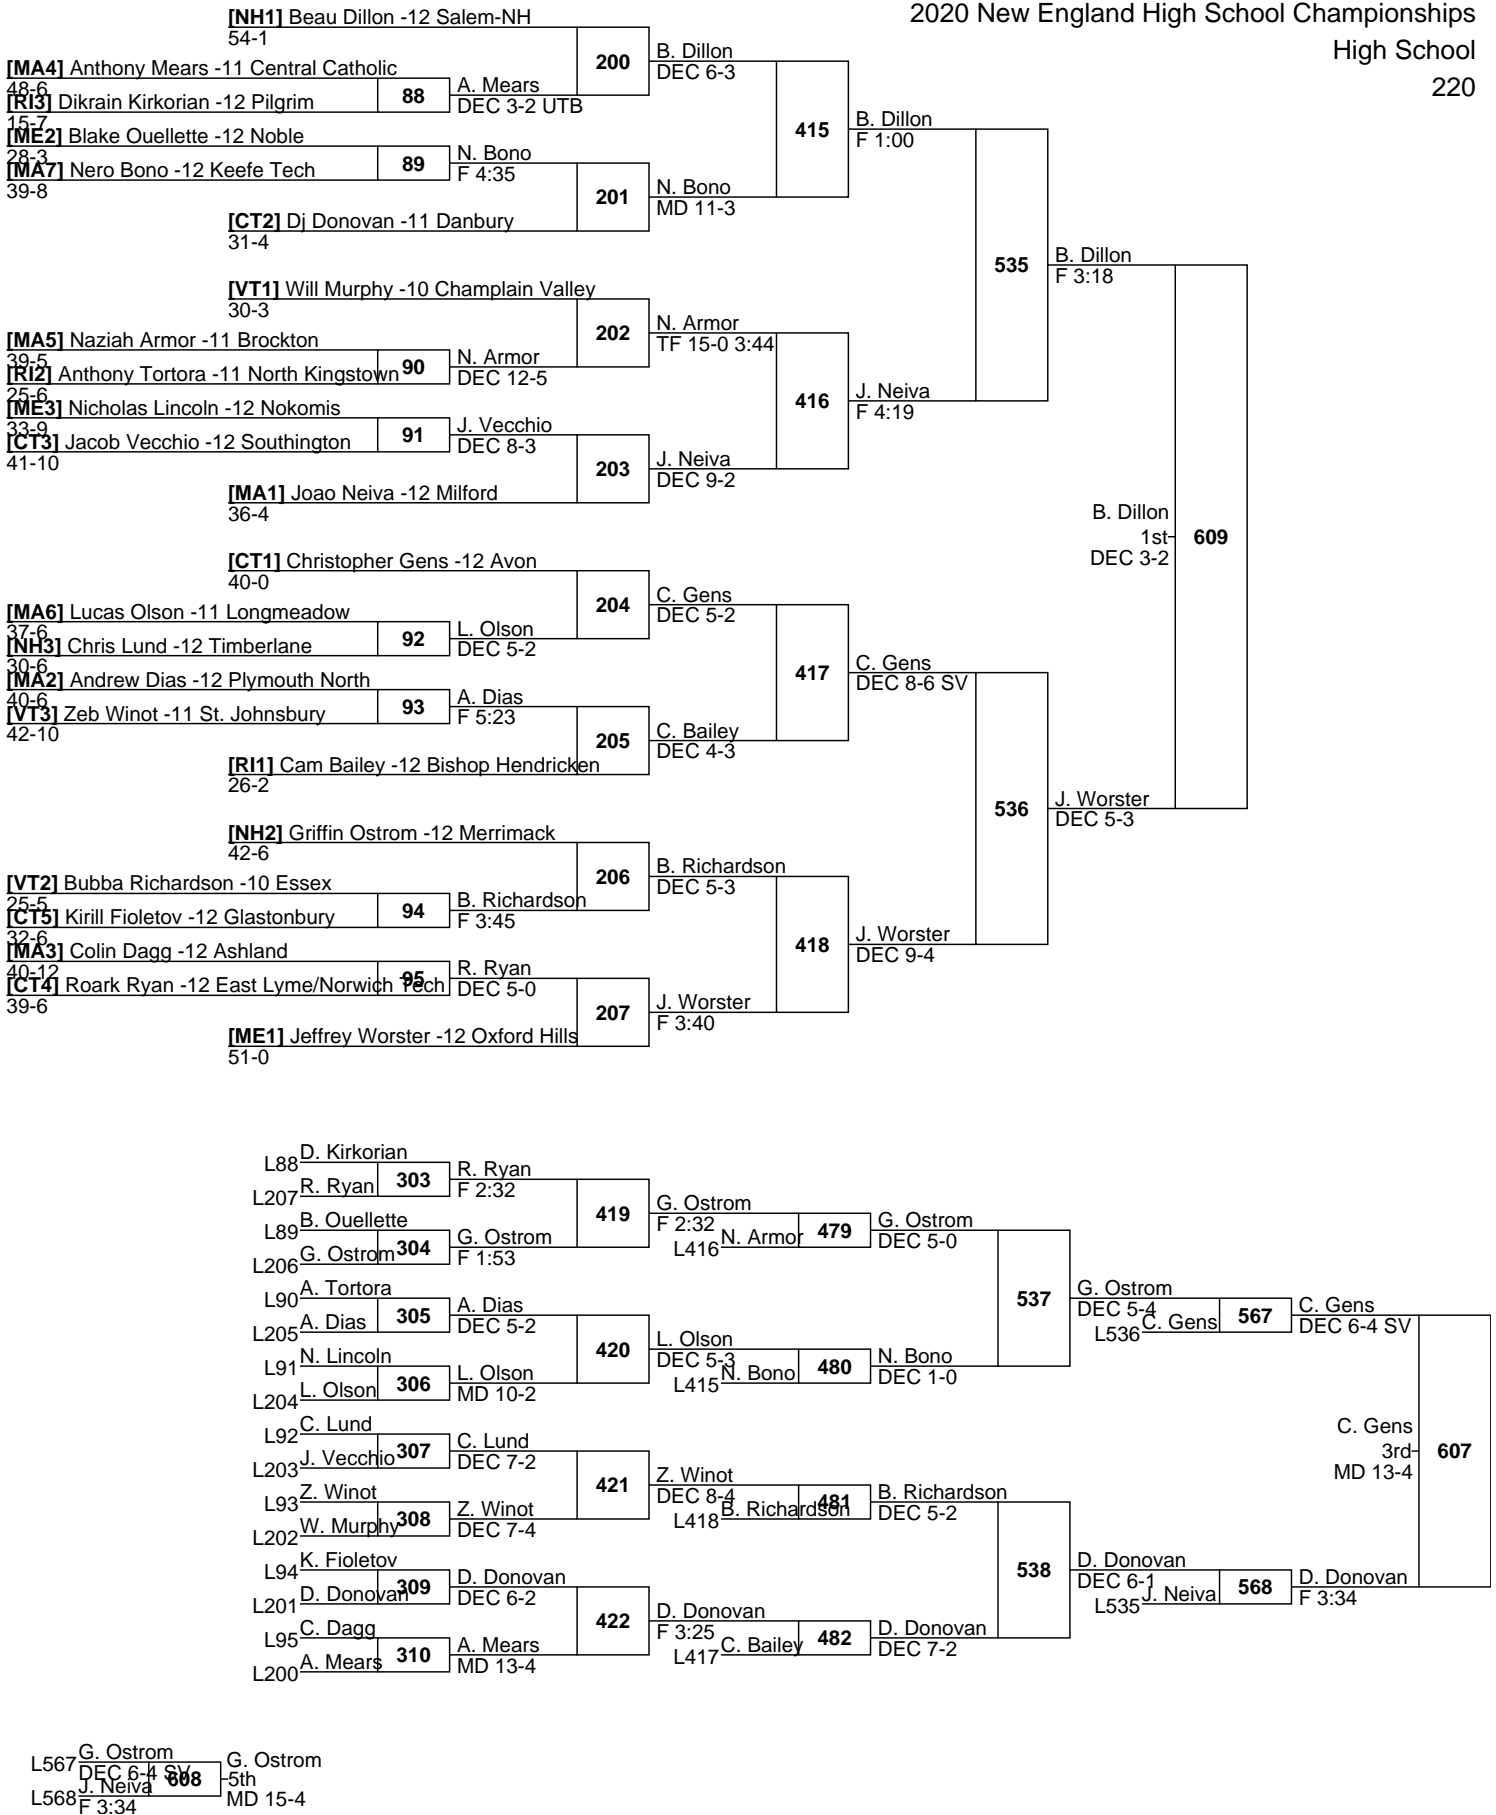

L567 G. Ostrom
DEC 6-4 SV 5th
L568 J. Neiva
F 3:34 MD 15-4