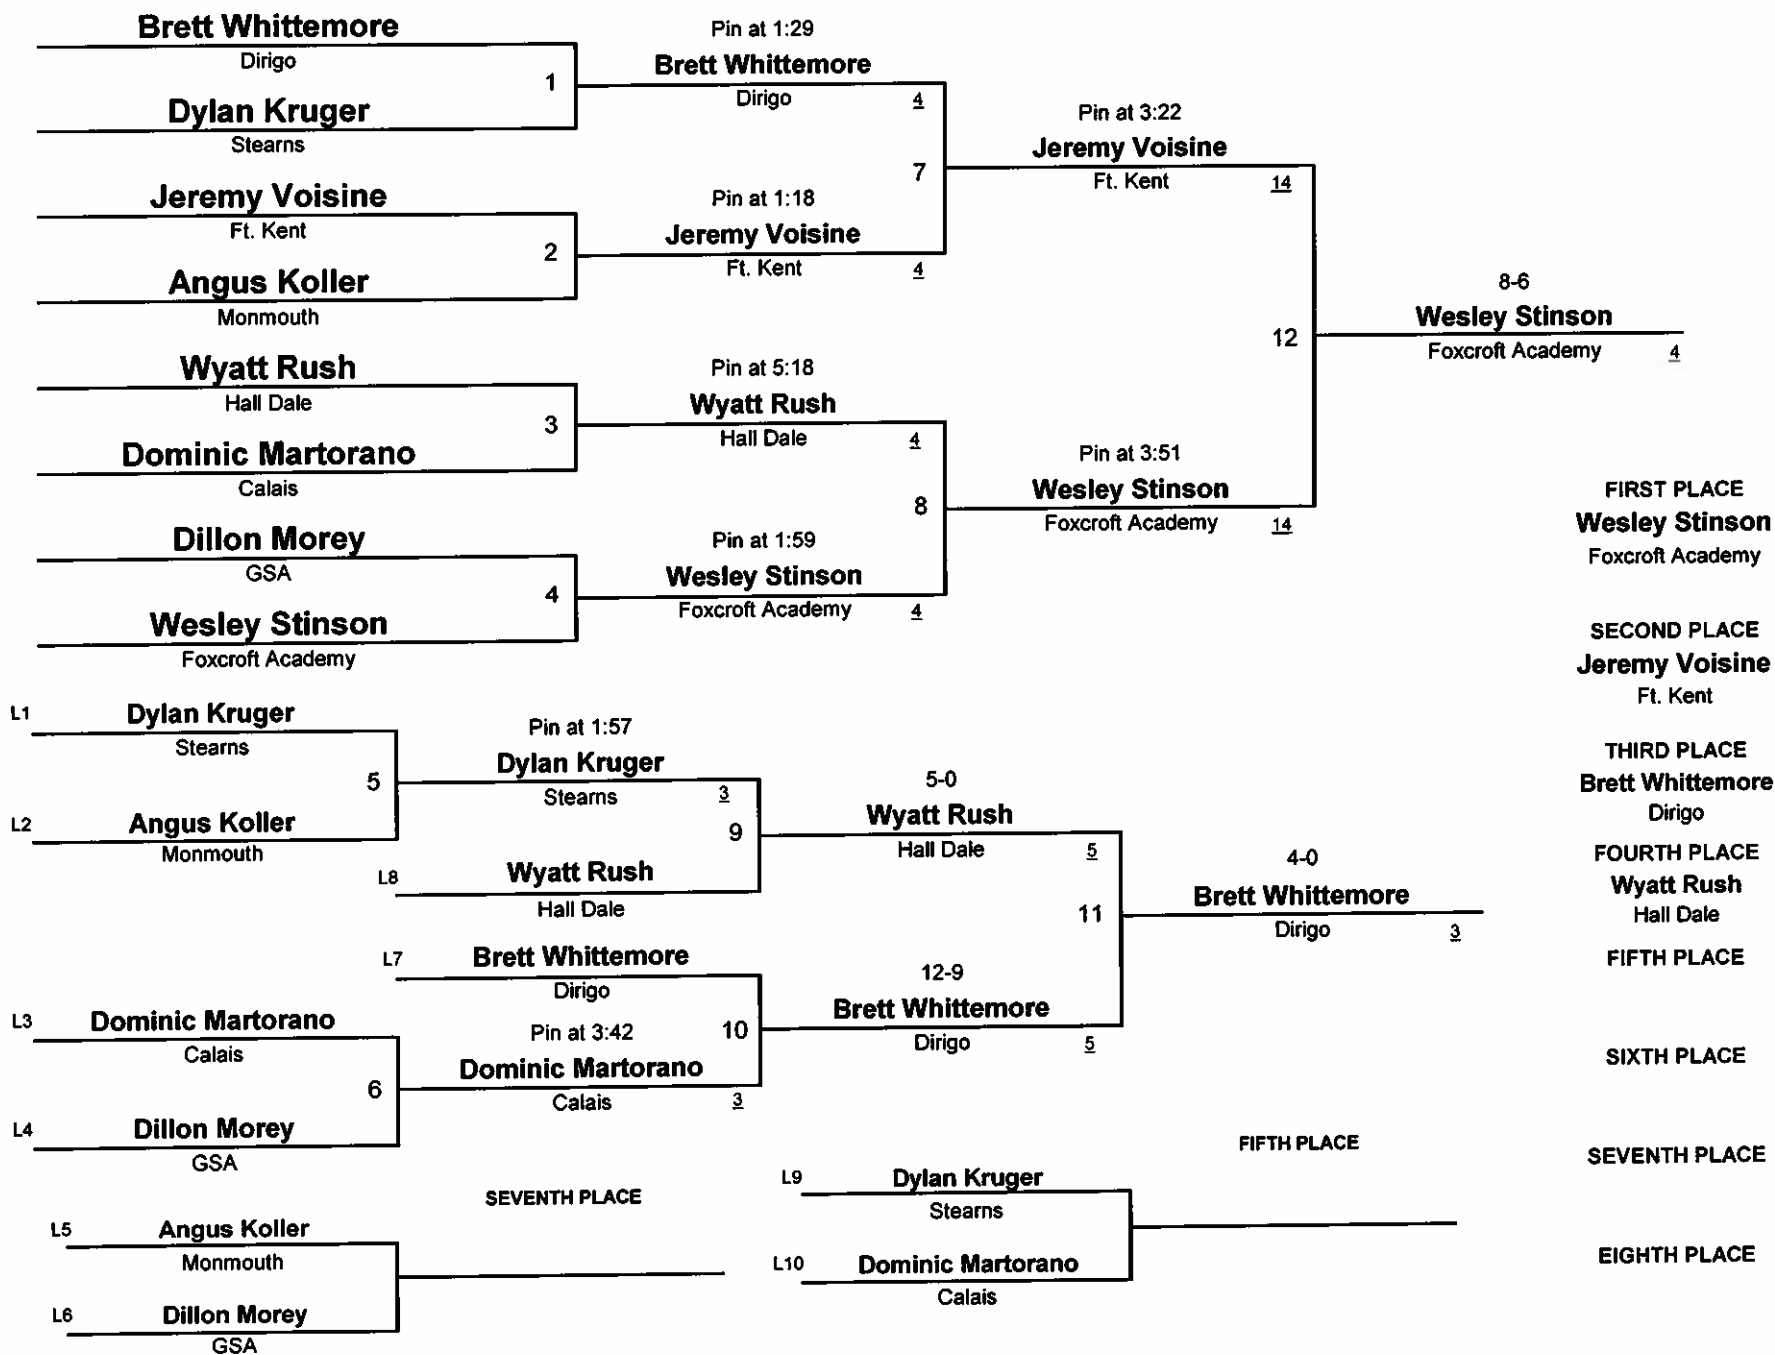

HIGH SCHOOL

152

Class C State Wrestling Championship

DIVISION

WEIGHT

February 16, 2012