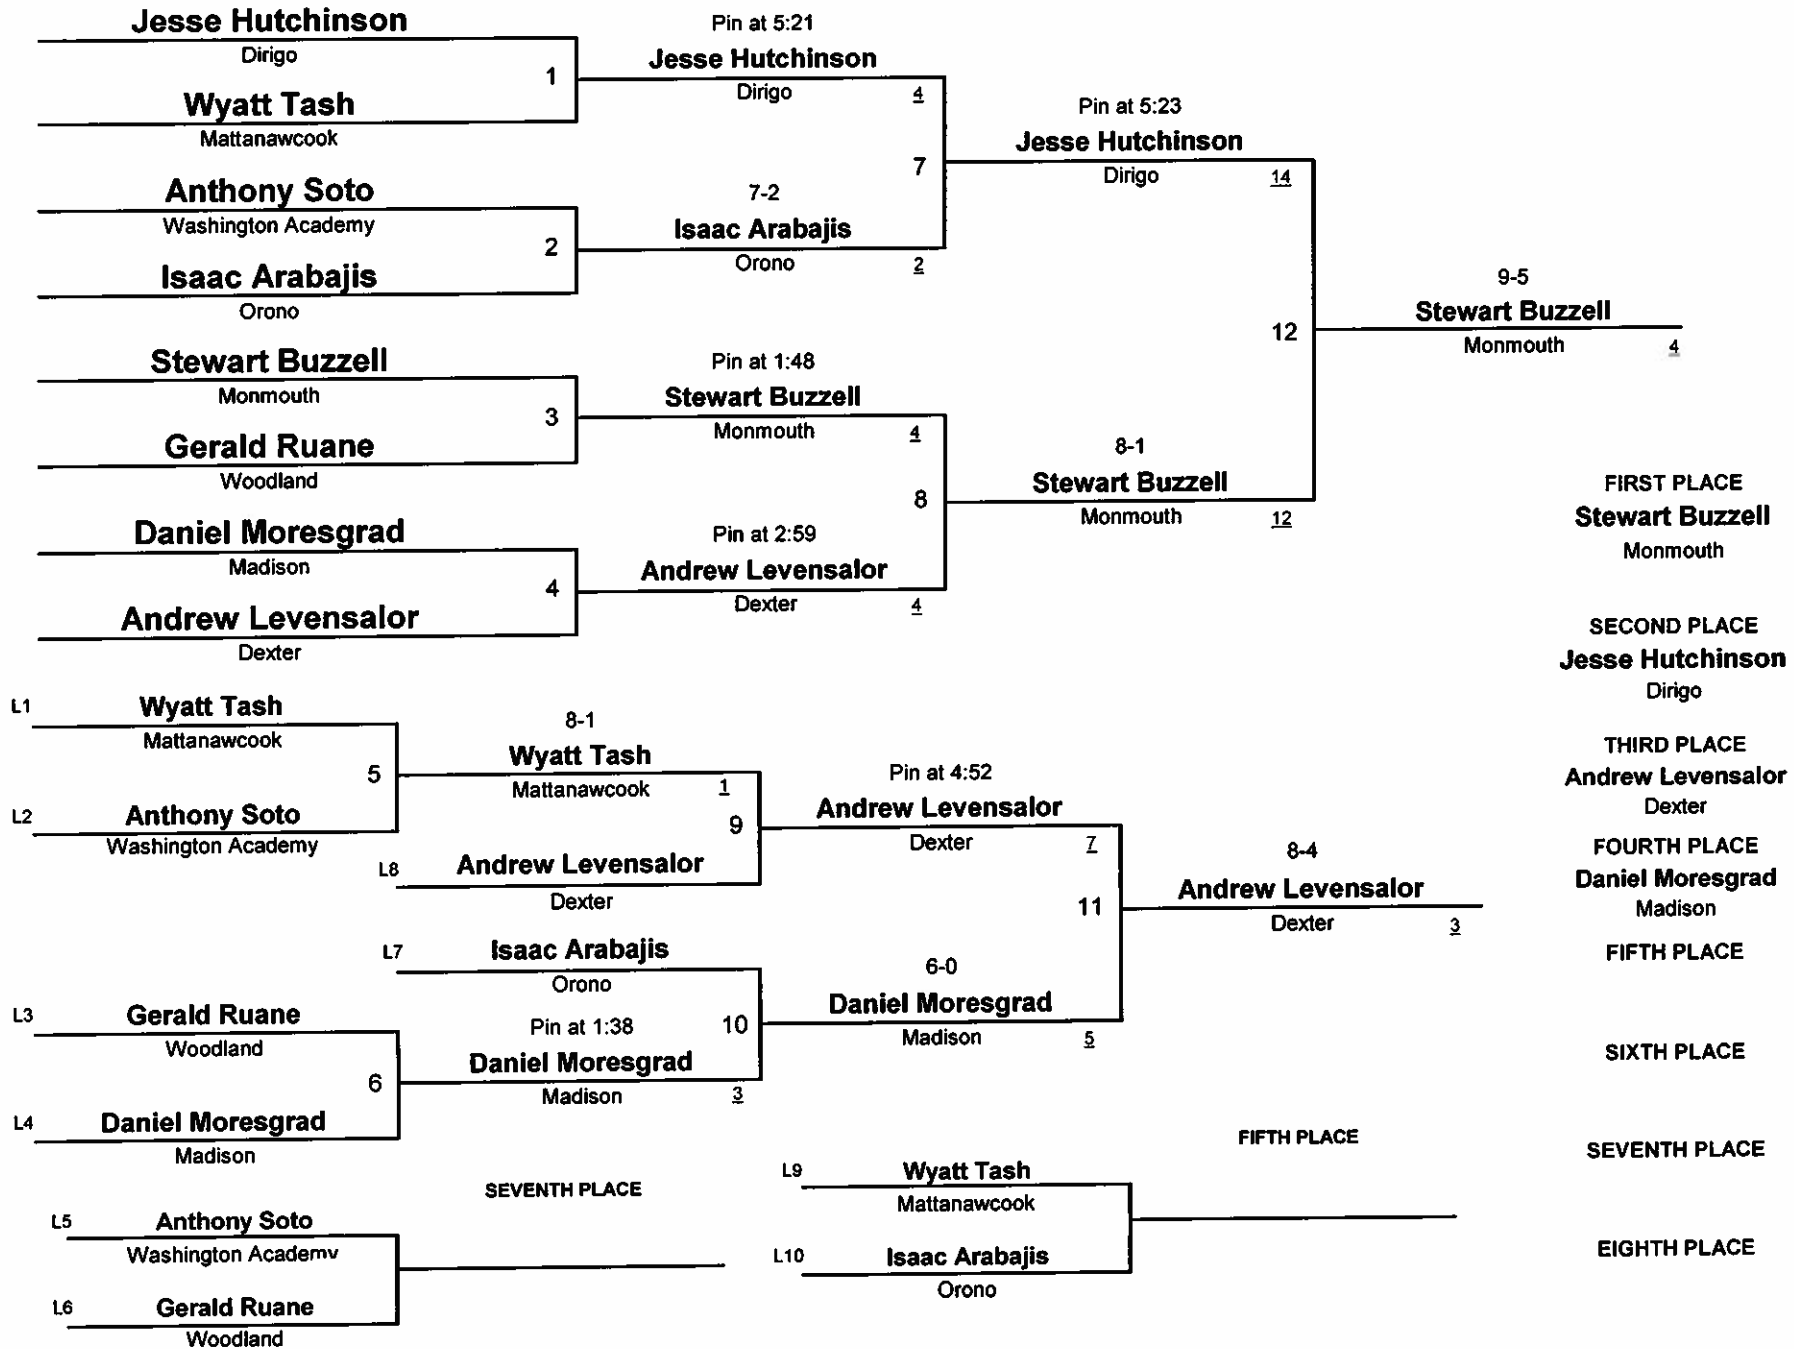

HIGH SCHOOL

DIVISION

145

WEIGHT

Class C State Wrestling Championship

February 16, 2012