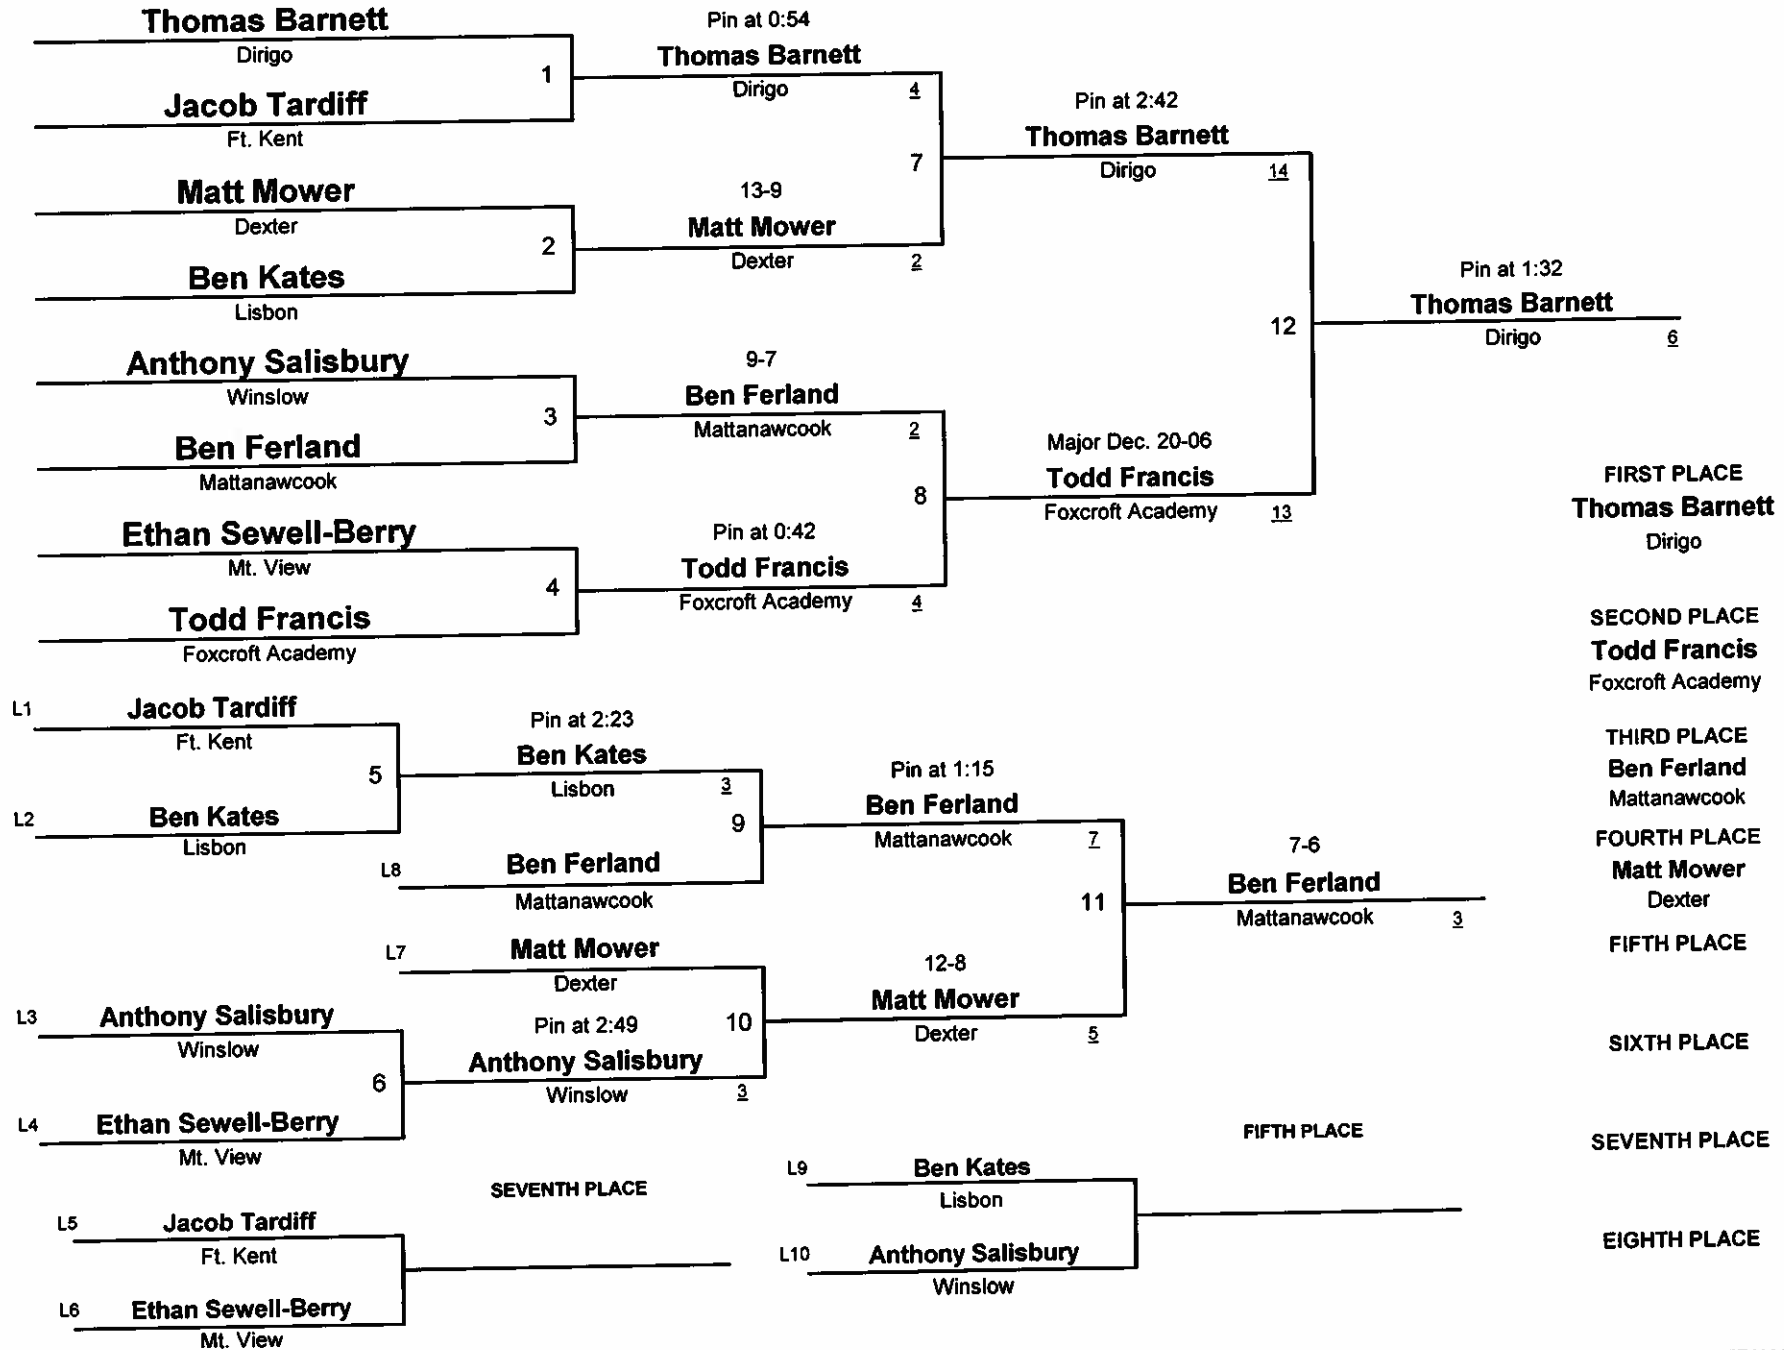

WEIGHT

February 16, 2012

HIGH SCHOOL

160

Class C State Wrestling Championship

DIVISION

WEIGHT

February 16, 2012