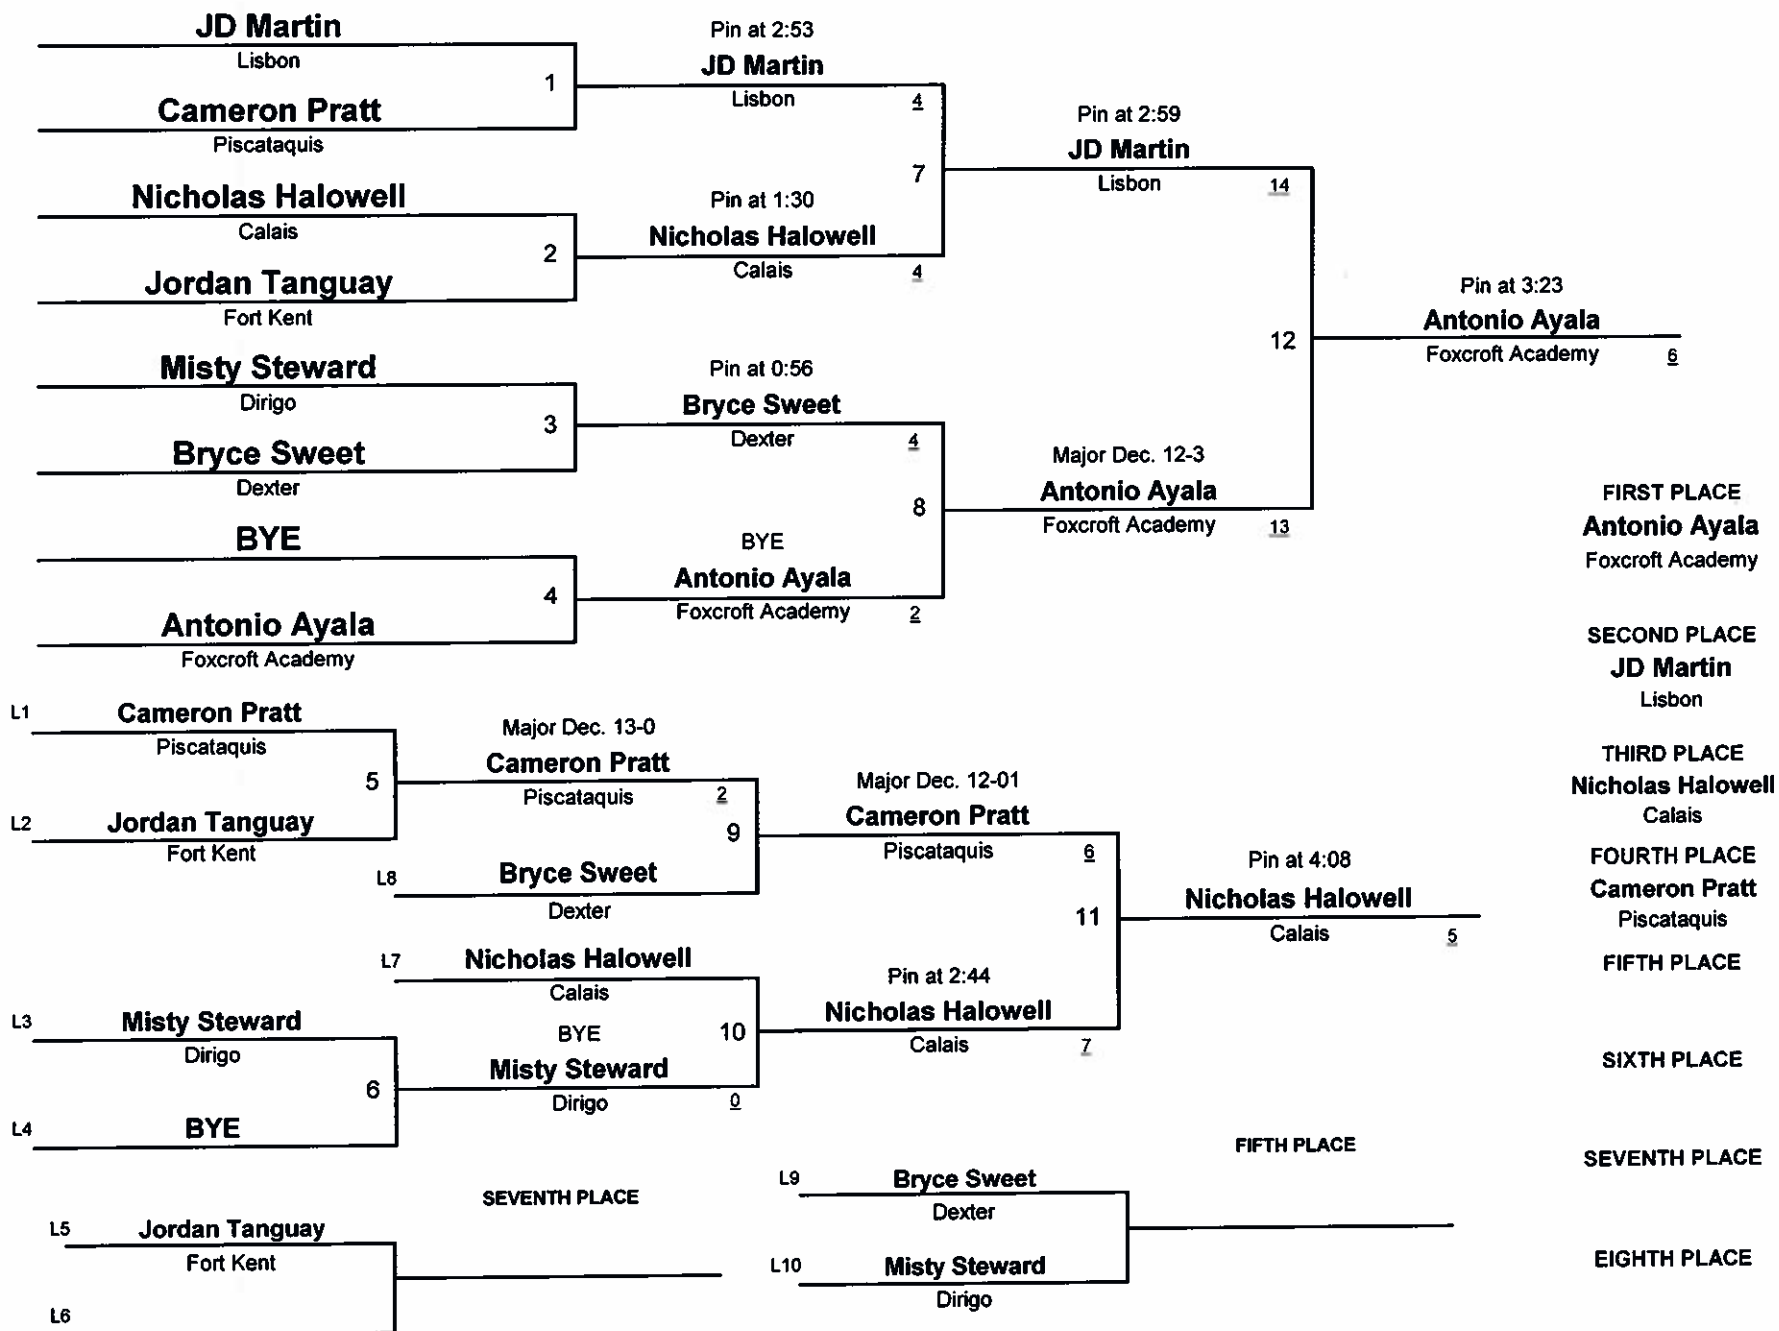

HIGH SCHOOL

DIVISION

113

WEIGHT

Class C State Wrestling Championship

February 16, 2012

HIGH SCHOOL

120