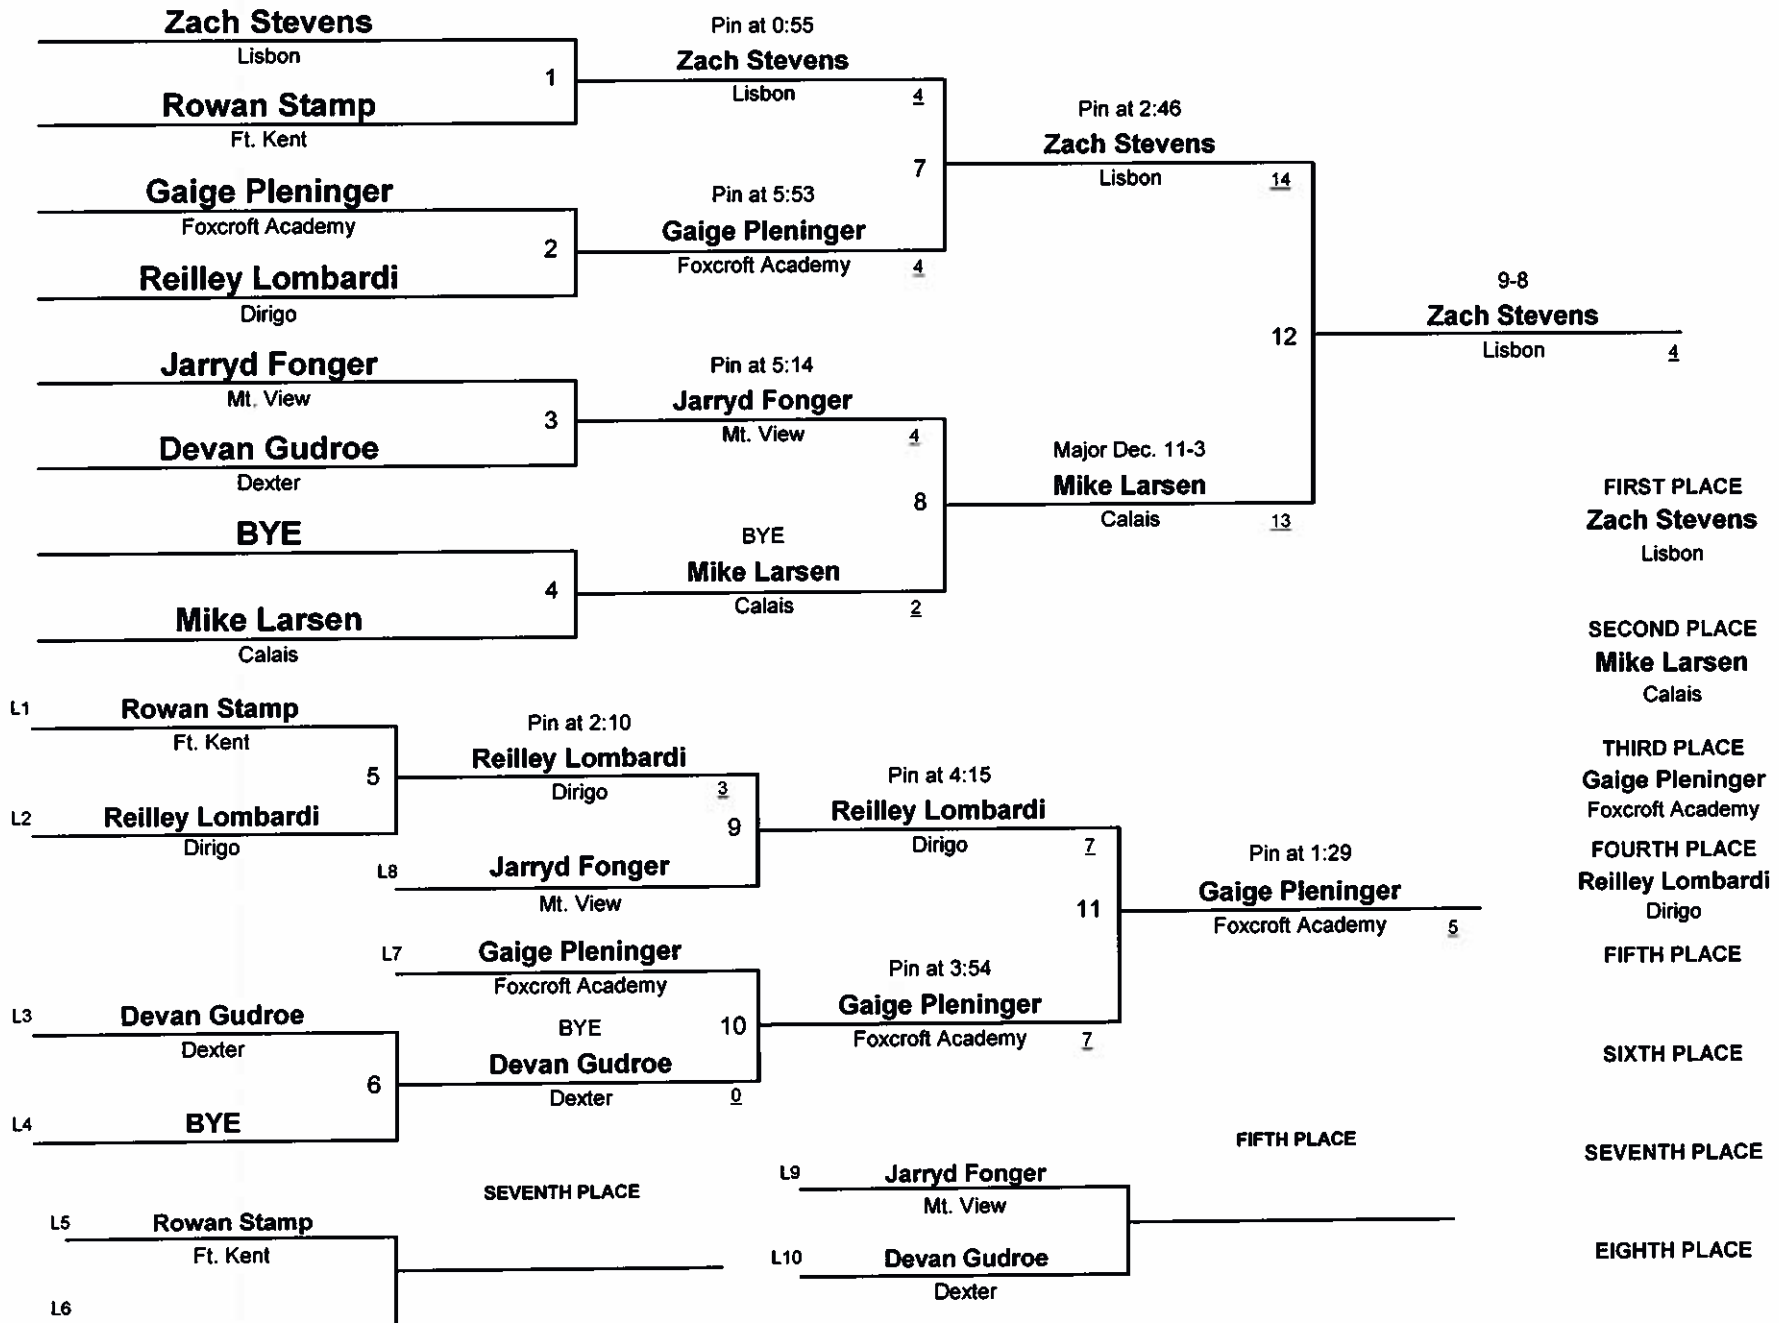

WEIGHT

February 16, 2012

HIGH SCHOOL

132

Class C State Wrestling Championship

DIVISION

WEIGHT

February 16, 2012