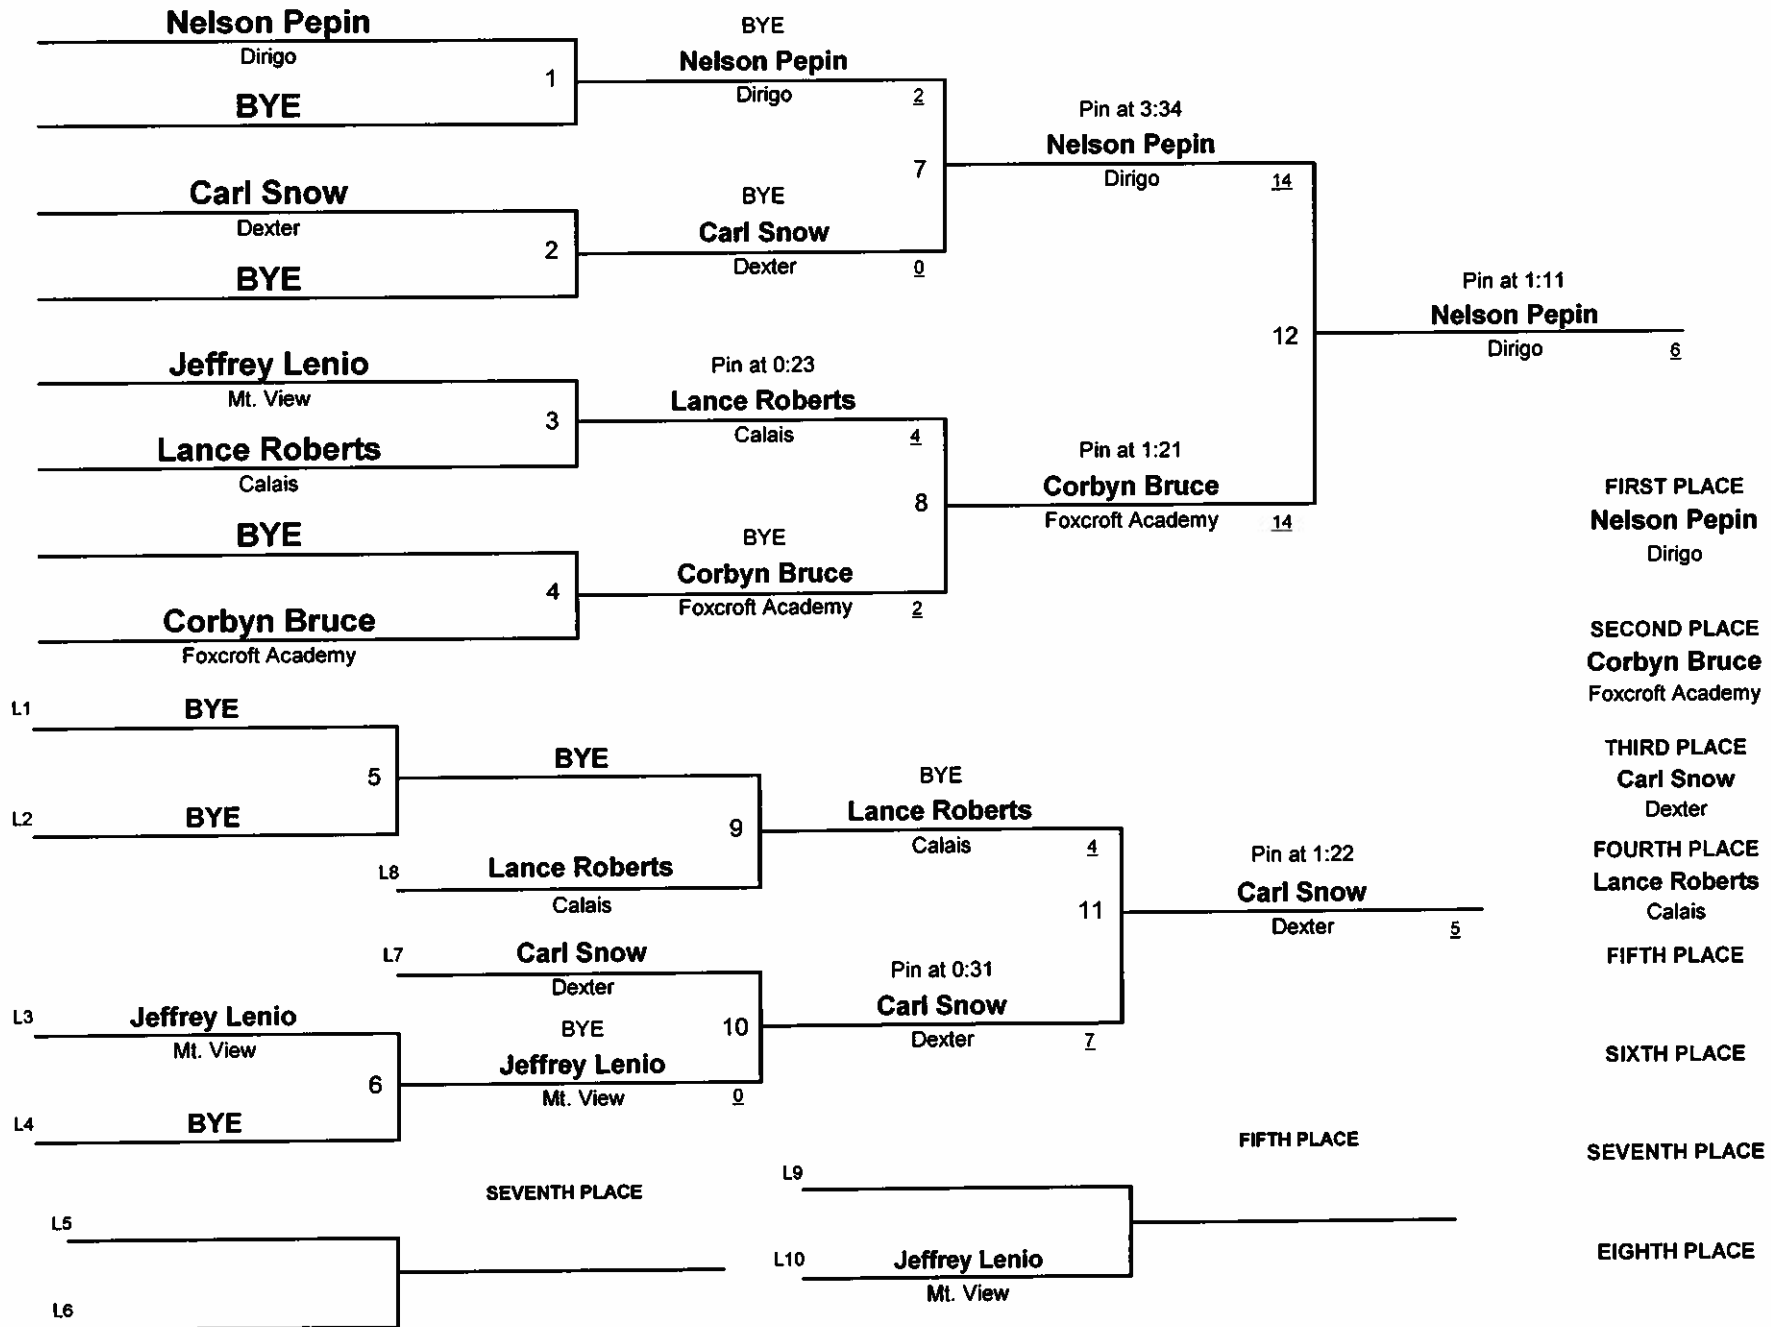

182

WEIGHT

Class C State Wrestling Championship

February 16, 2012

HIGH SCHOOL

195

Class C State Wrestling Championship

DIVISION