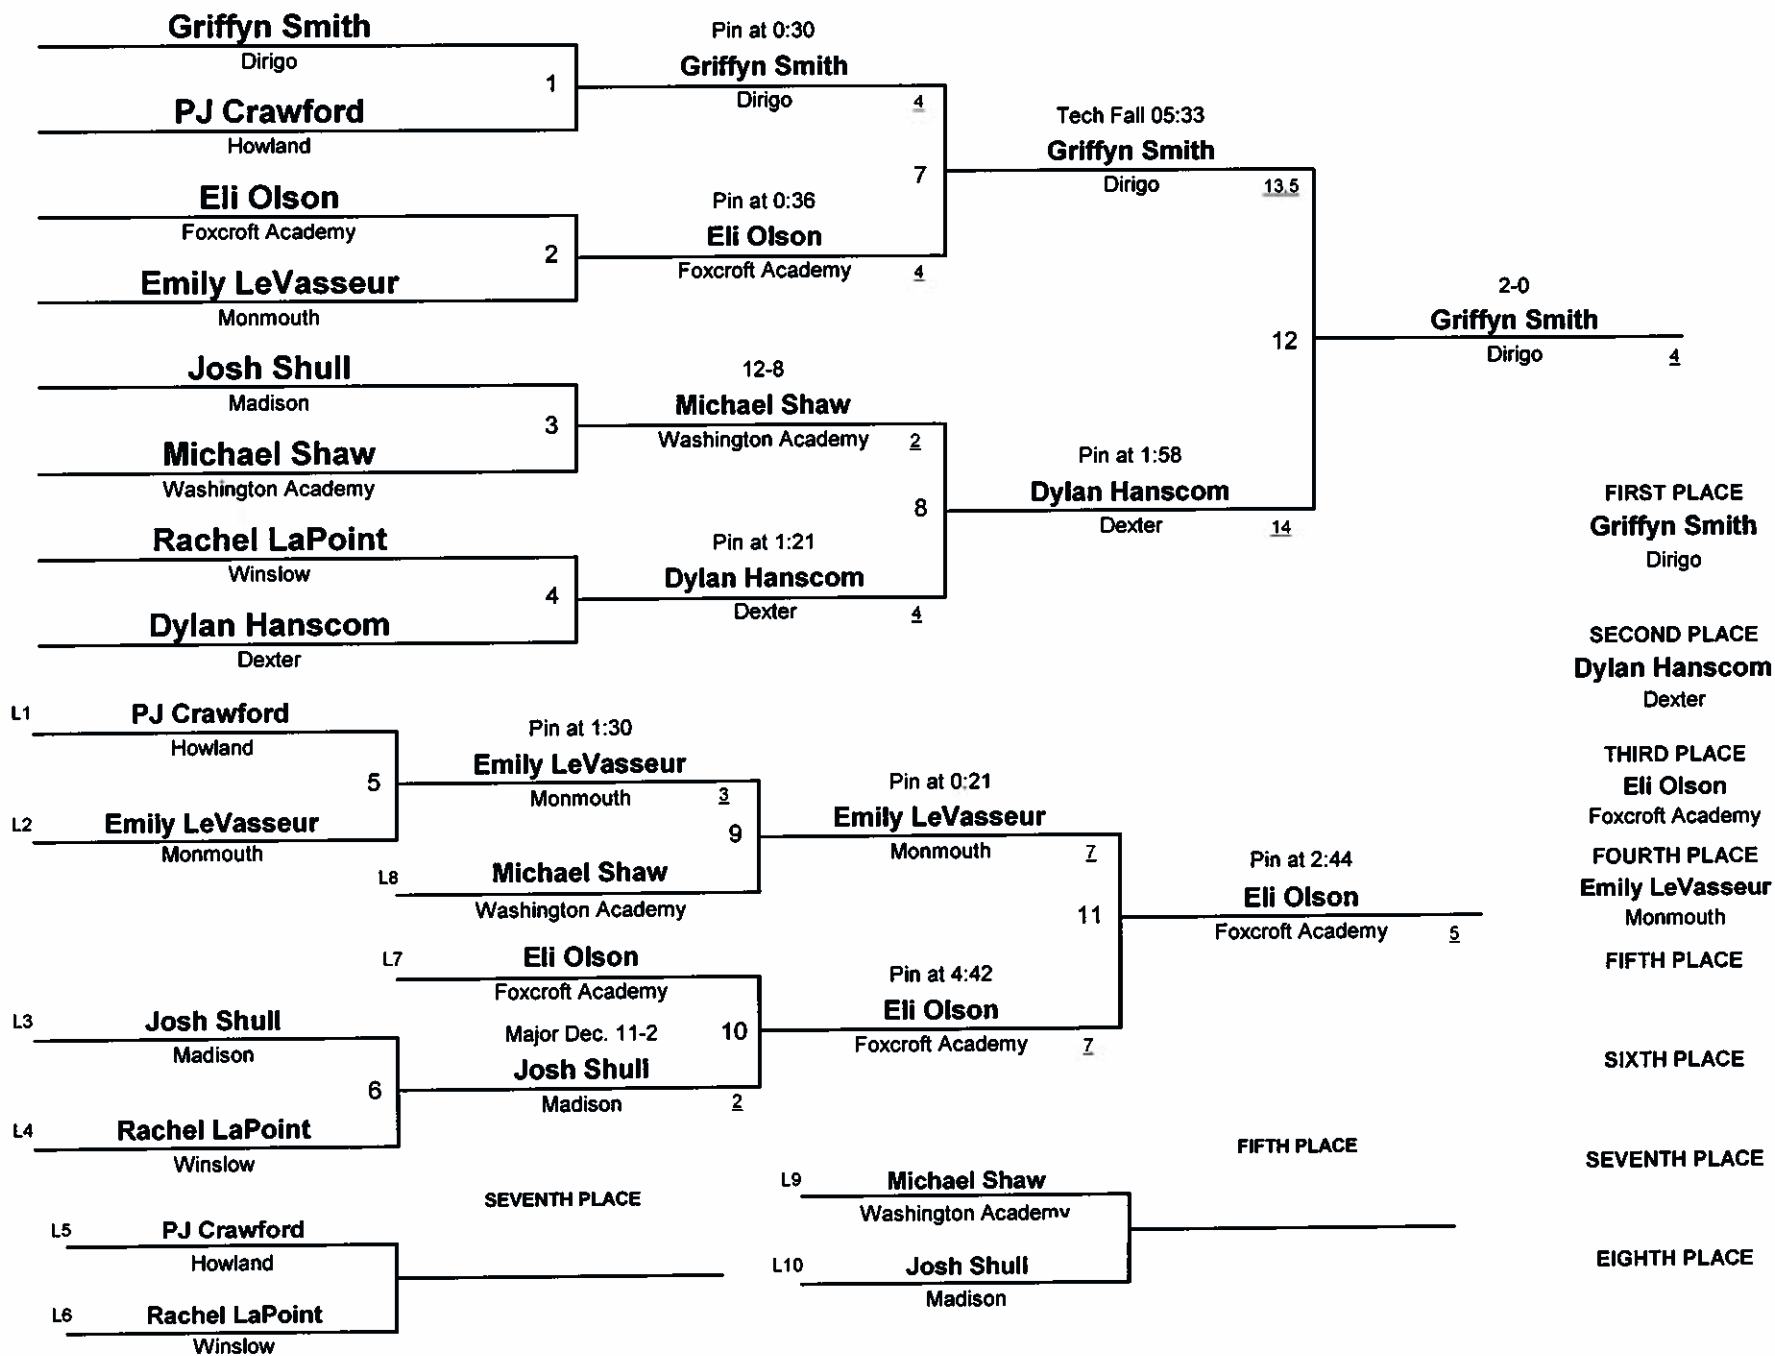

OW * Stewart Buzzell (Monmouth)

Thanks to Tim Smith for the results

HIGH SCHOOL

DIVISION

106

WEIGHT

Class C State Wrestling Championship

February 16, 2012