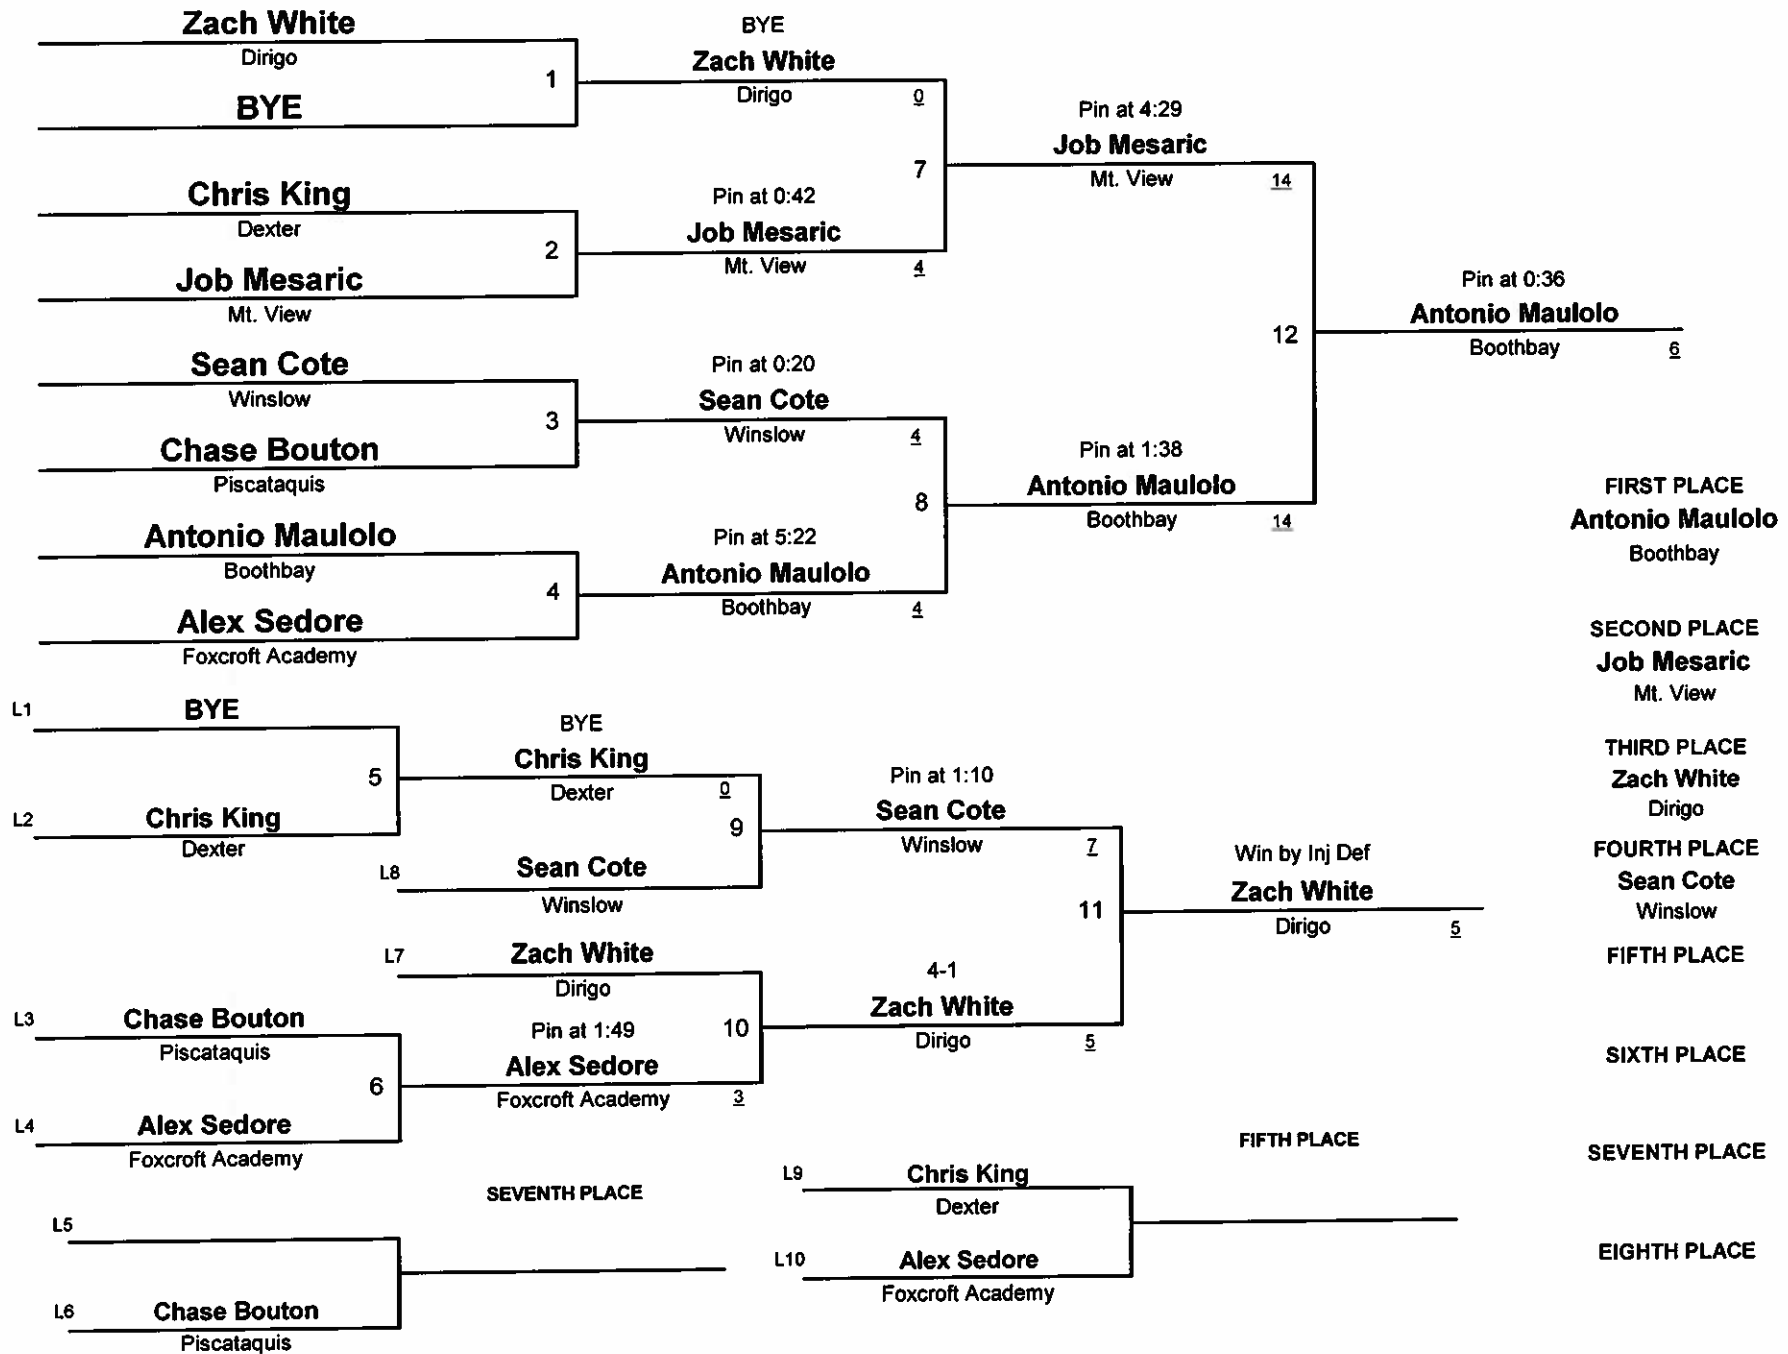

WEIGHT

February 16, 2012

HIGH SCHOOL

DIVISION

220

WEIGHT

Class C State Wrestling Championship

February 16, 2012