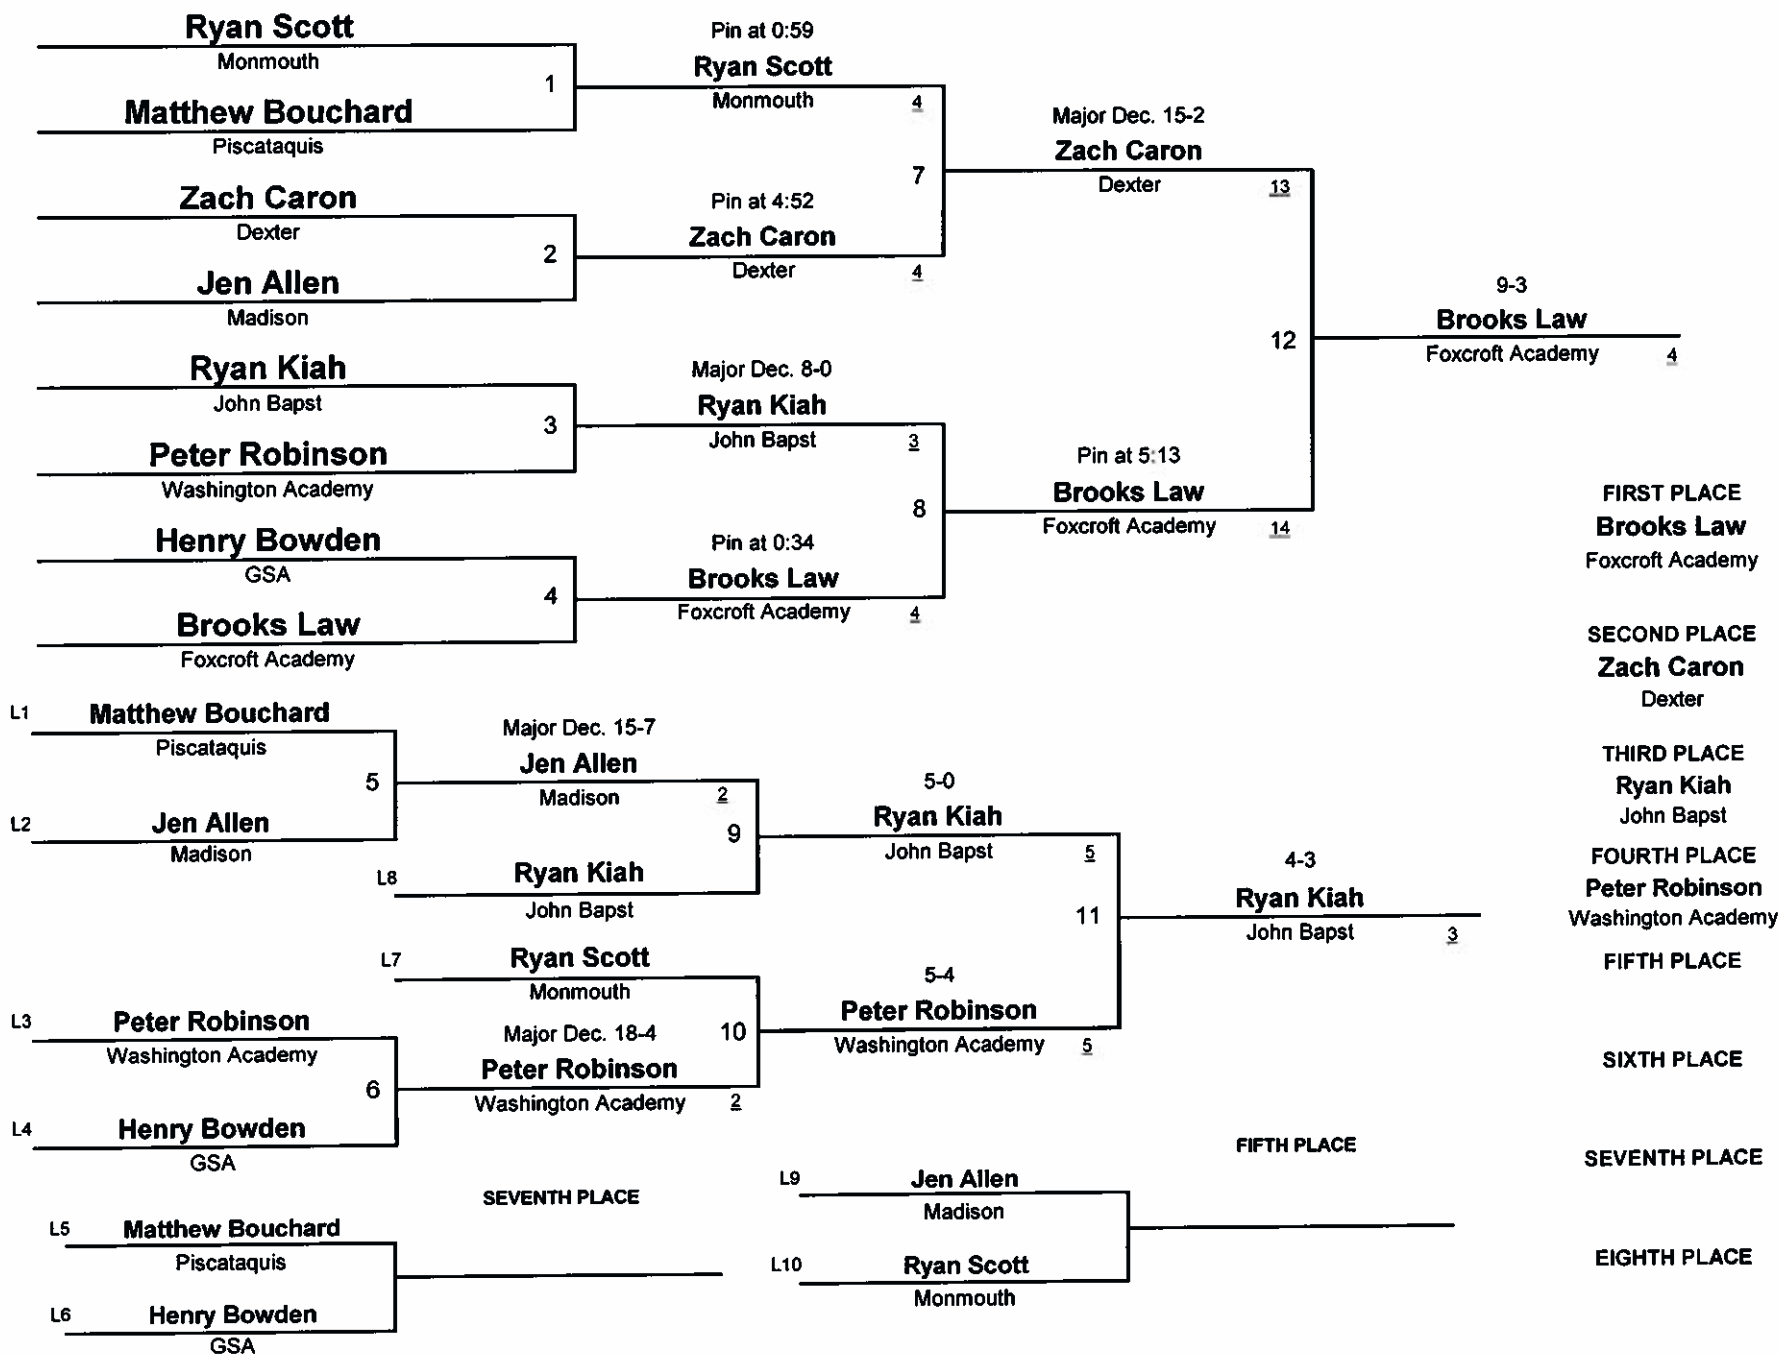

HIGH SCHOOL

126

Class C State Wrestling Championship

DIVISION

WEIGHT

February 16, 2012