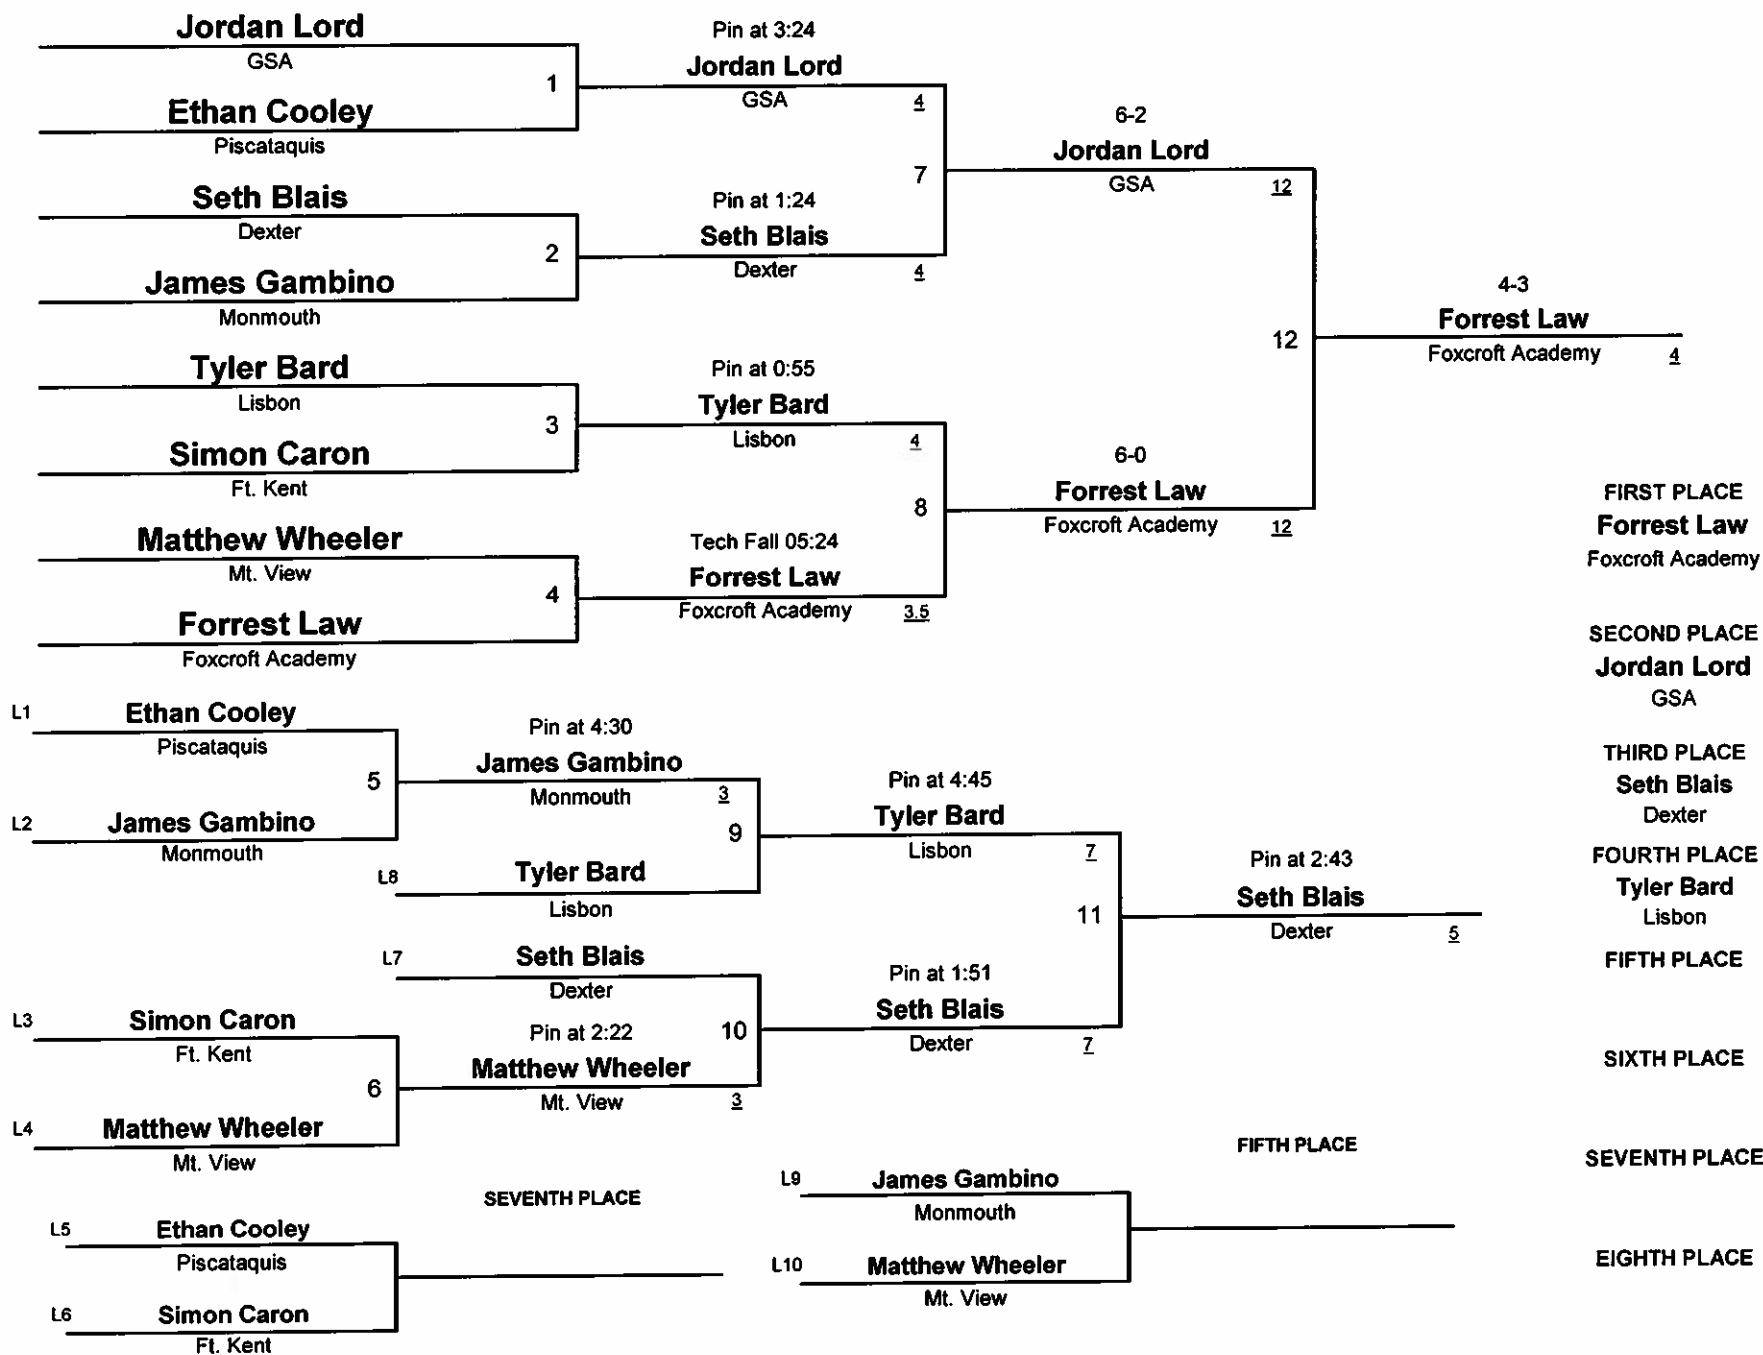

HIGH SCHOOL

138

Class C State Wrestling Championship

DIVISION

WEIGHT

February 16, 2012

HIGH SCHOOL

DIVISION