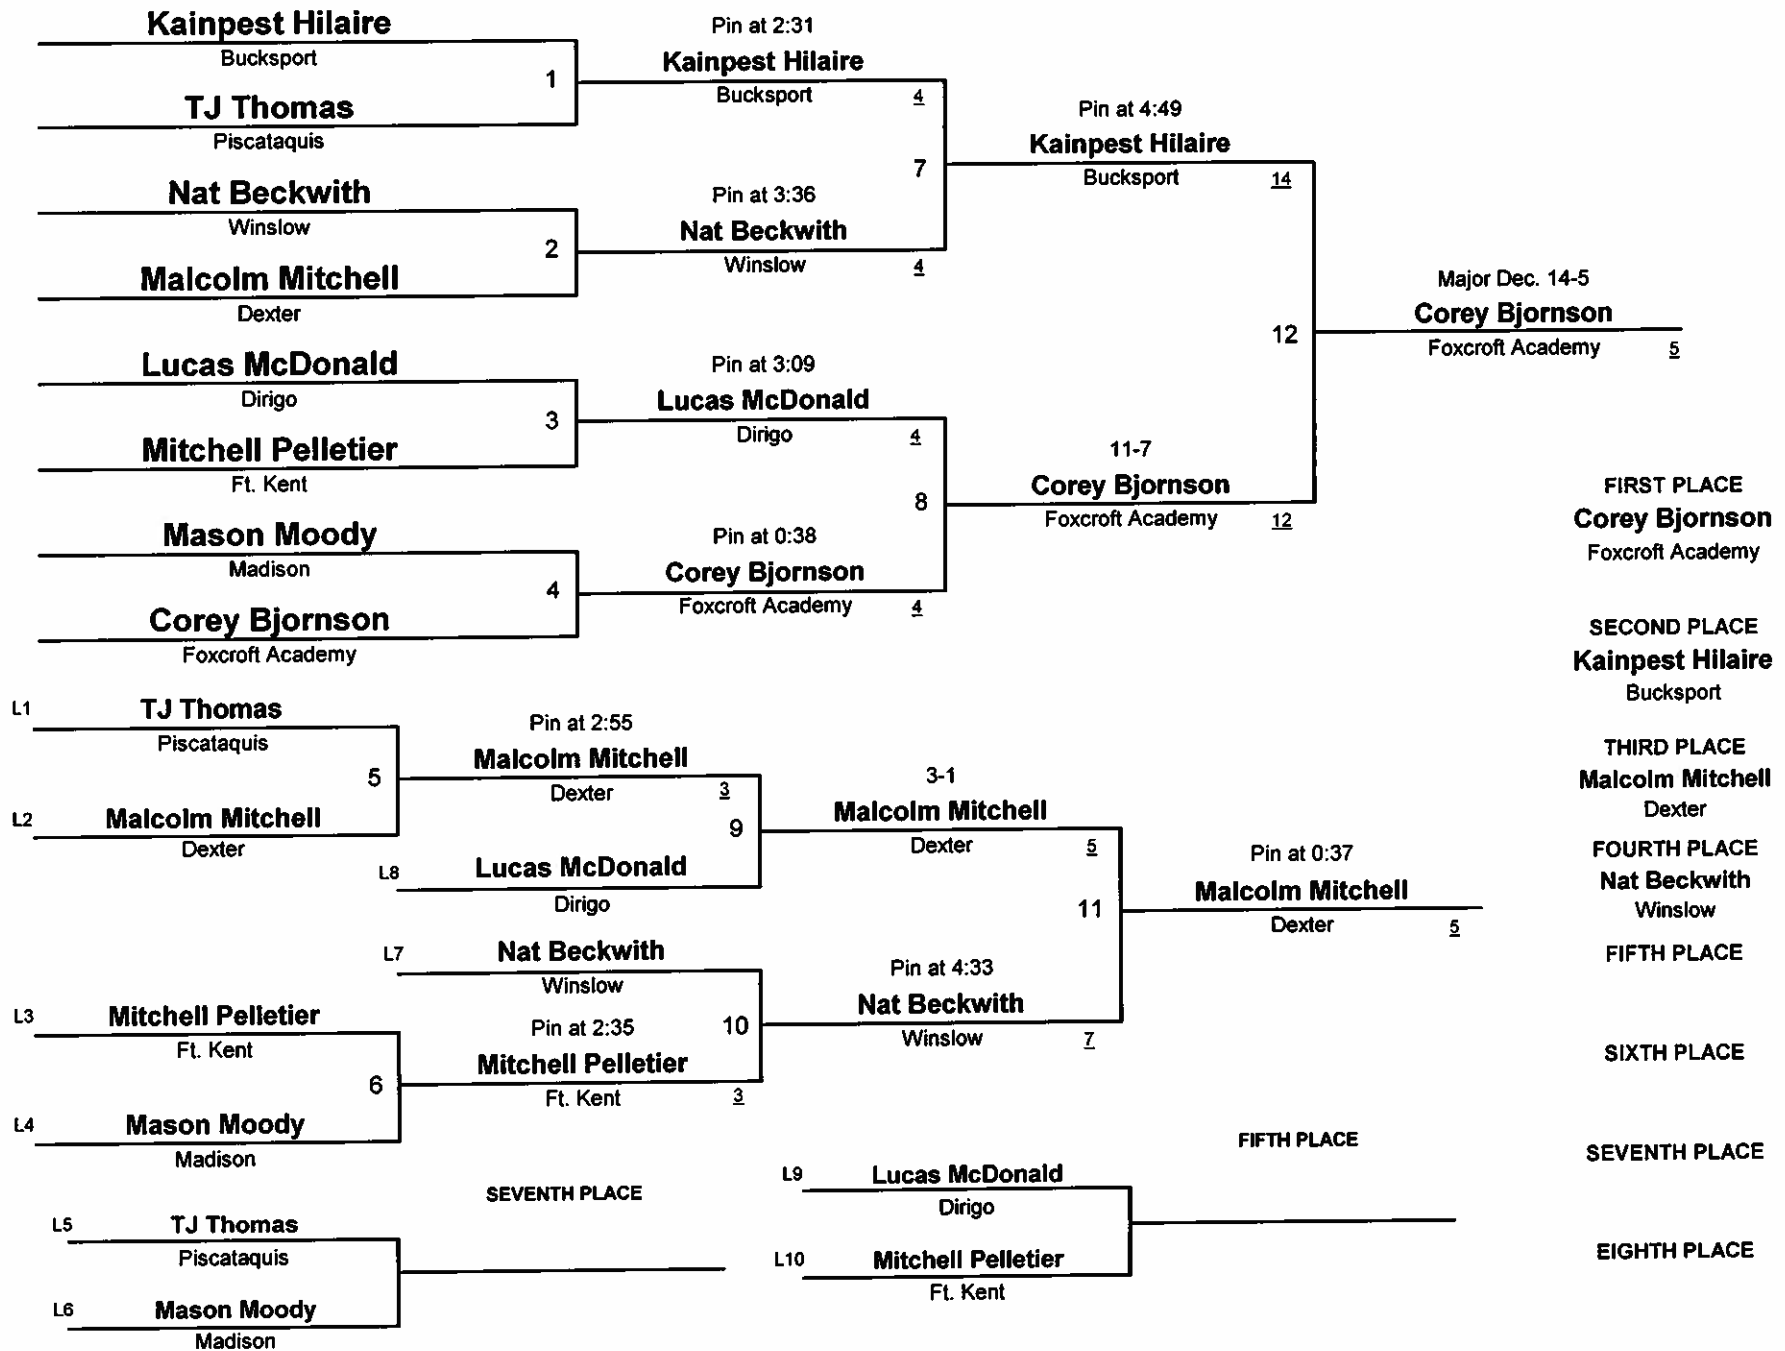

HIGH SCHOOL

195

Class C State Wrestling Championship

DIVISION

WEIGHT

February 16, 2012