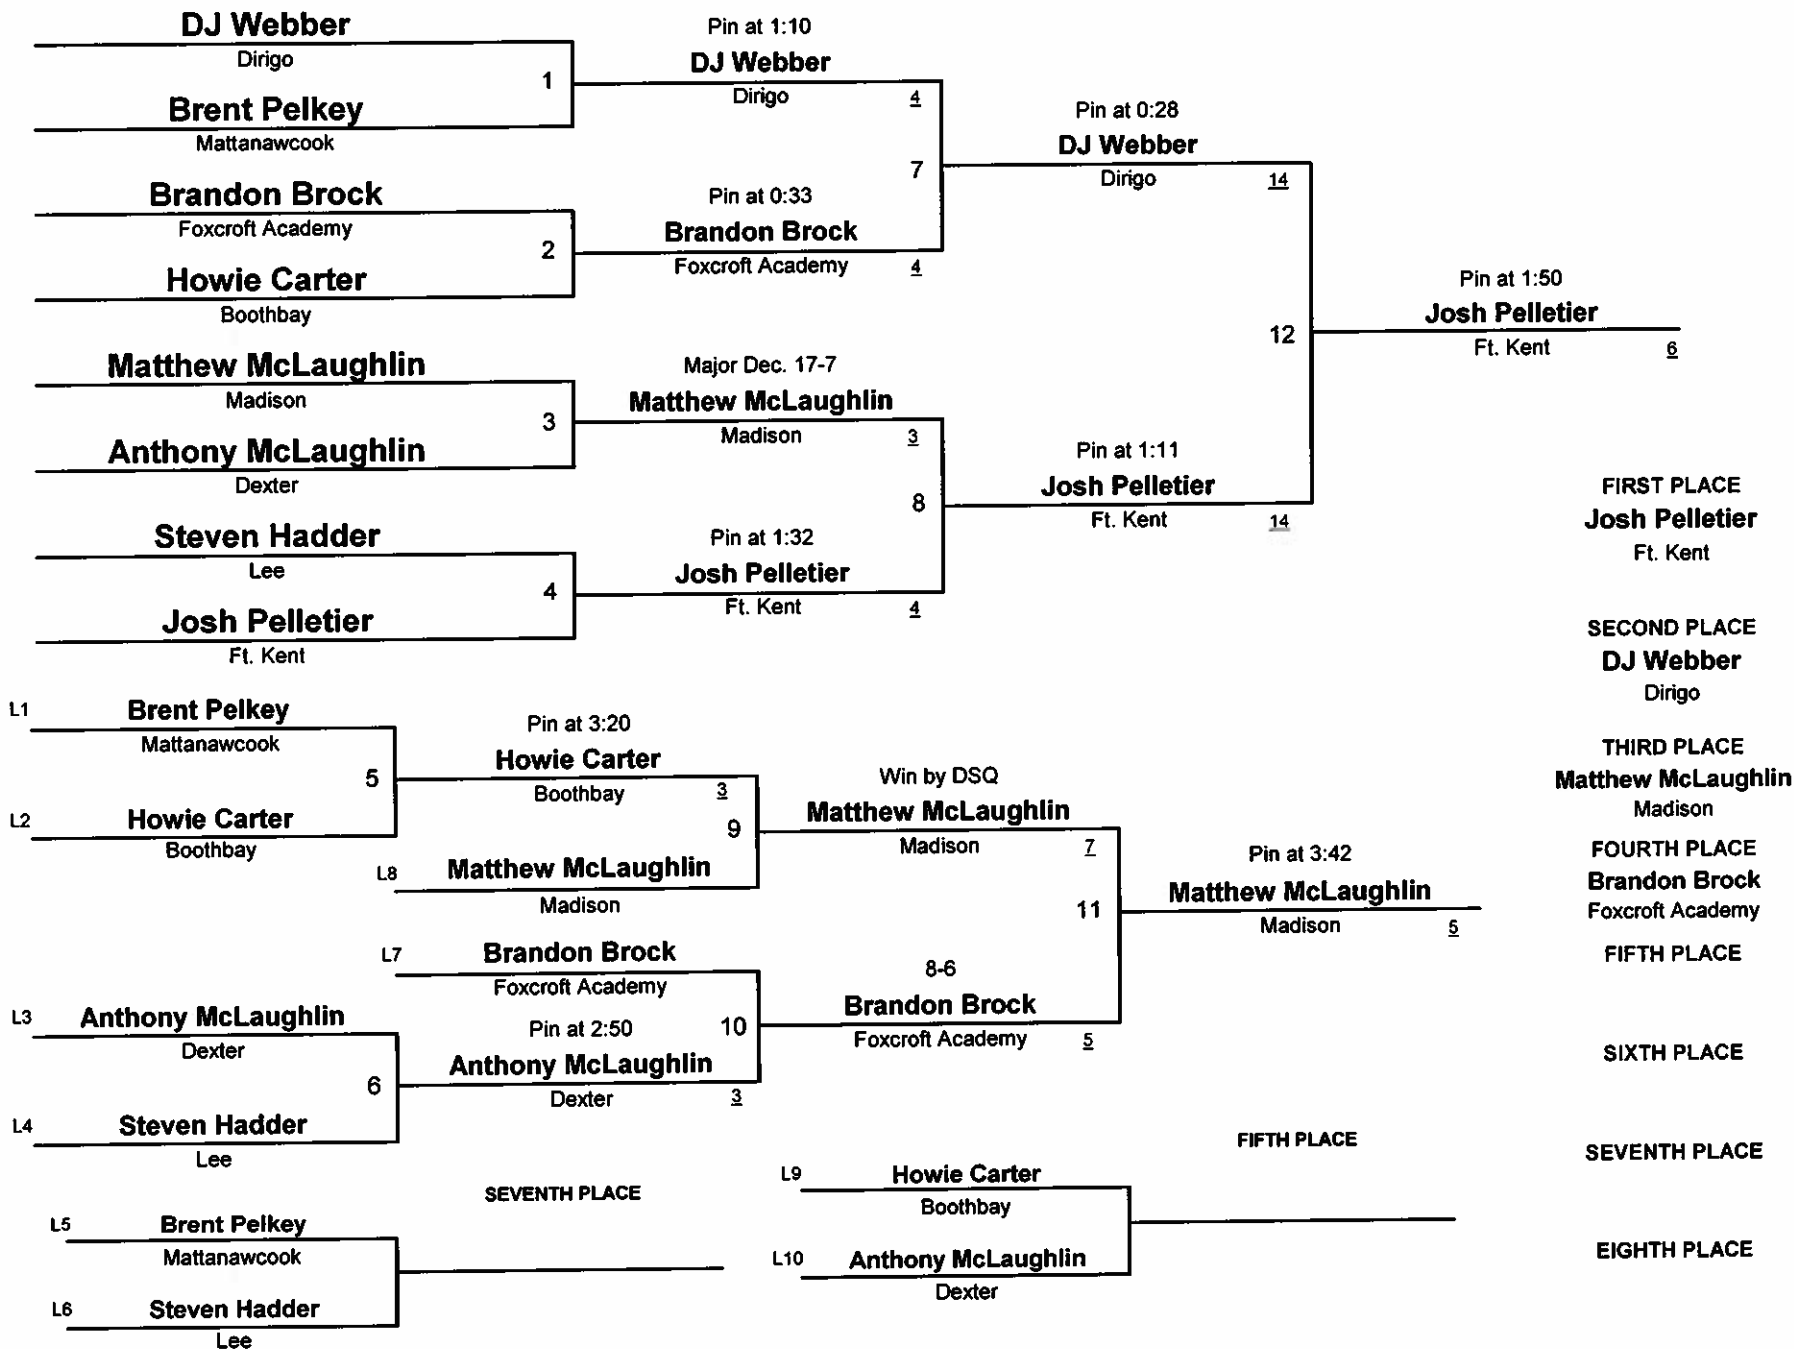

HIGH SCHOOL

170

Class C State Wrestling Championship

DIVISION

WEIGHT

February 16, 2012