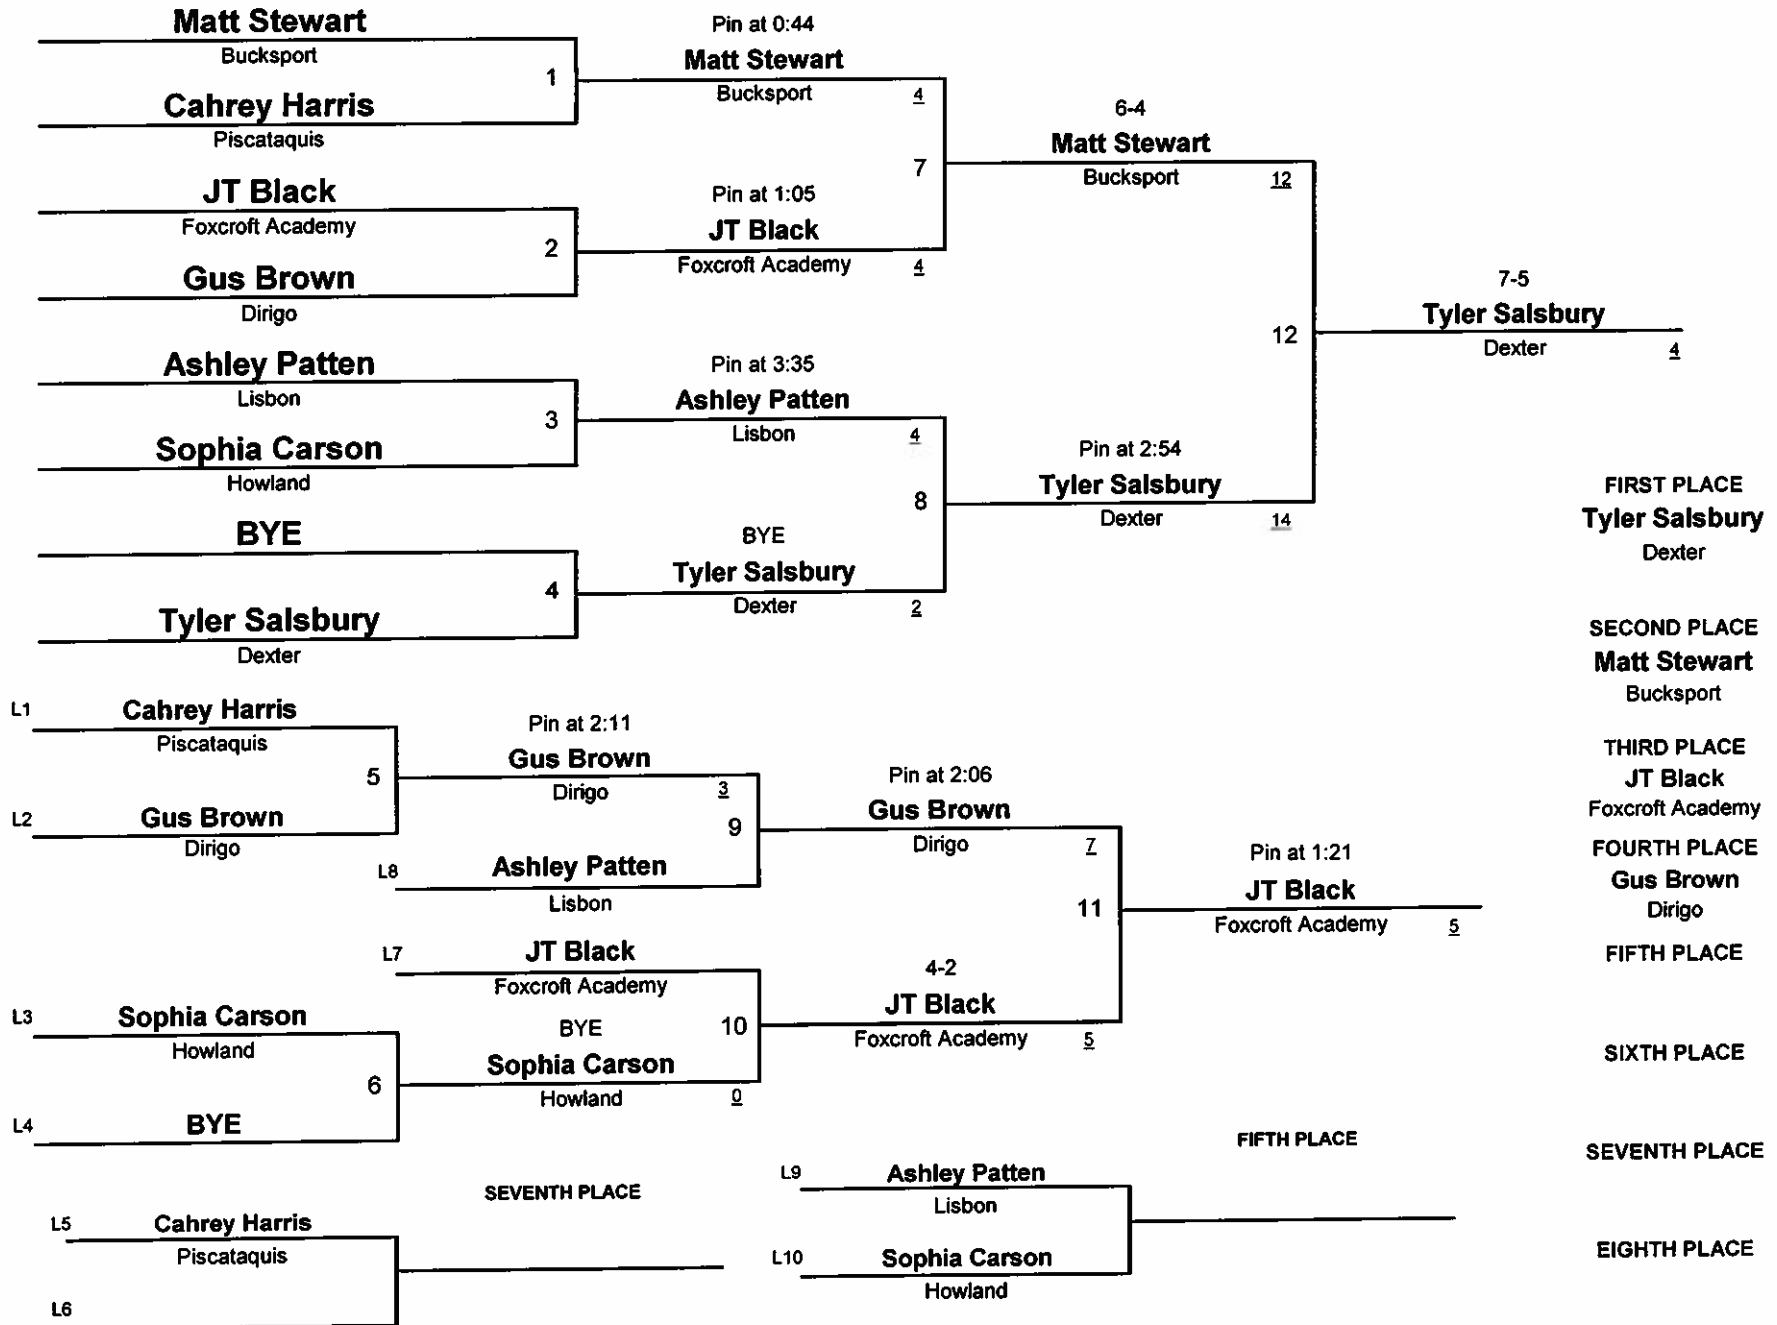

HIGH SCHOOL

120

Class C State Wrestling Championship

DIVISION

WEIGHT

February 16, 2012