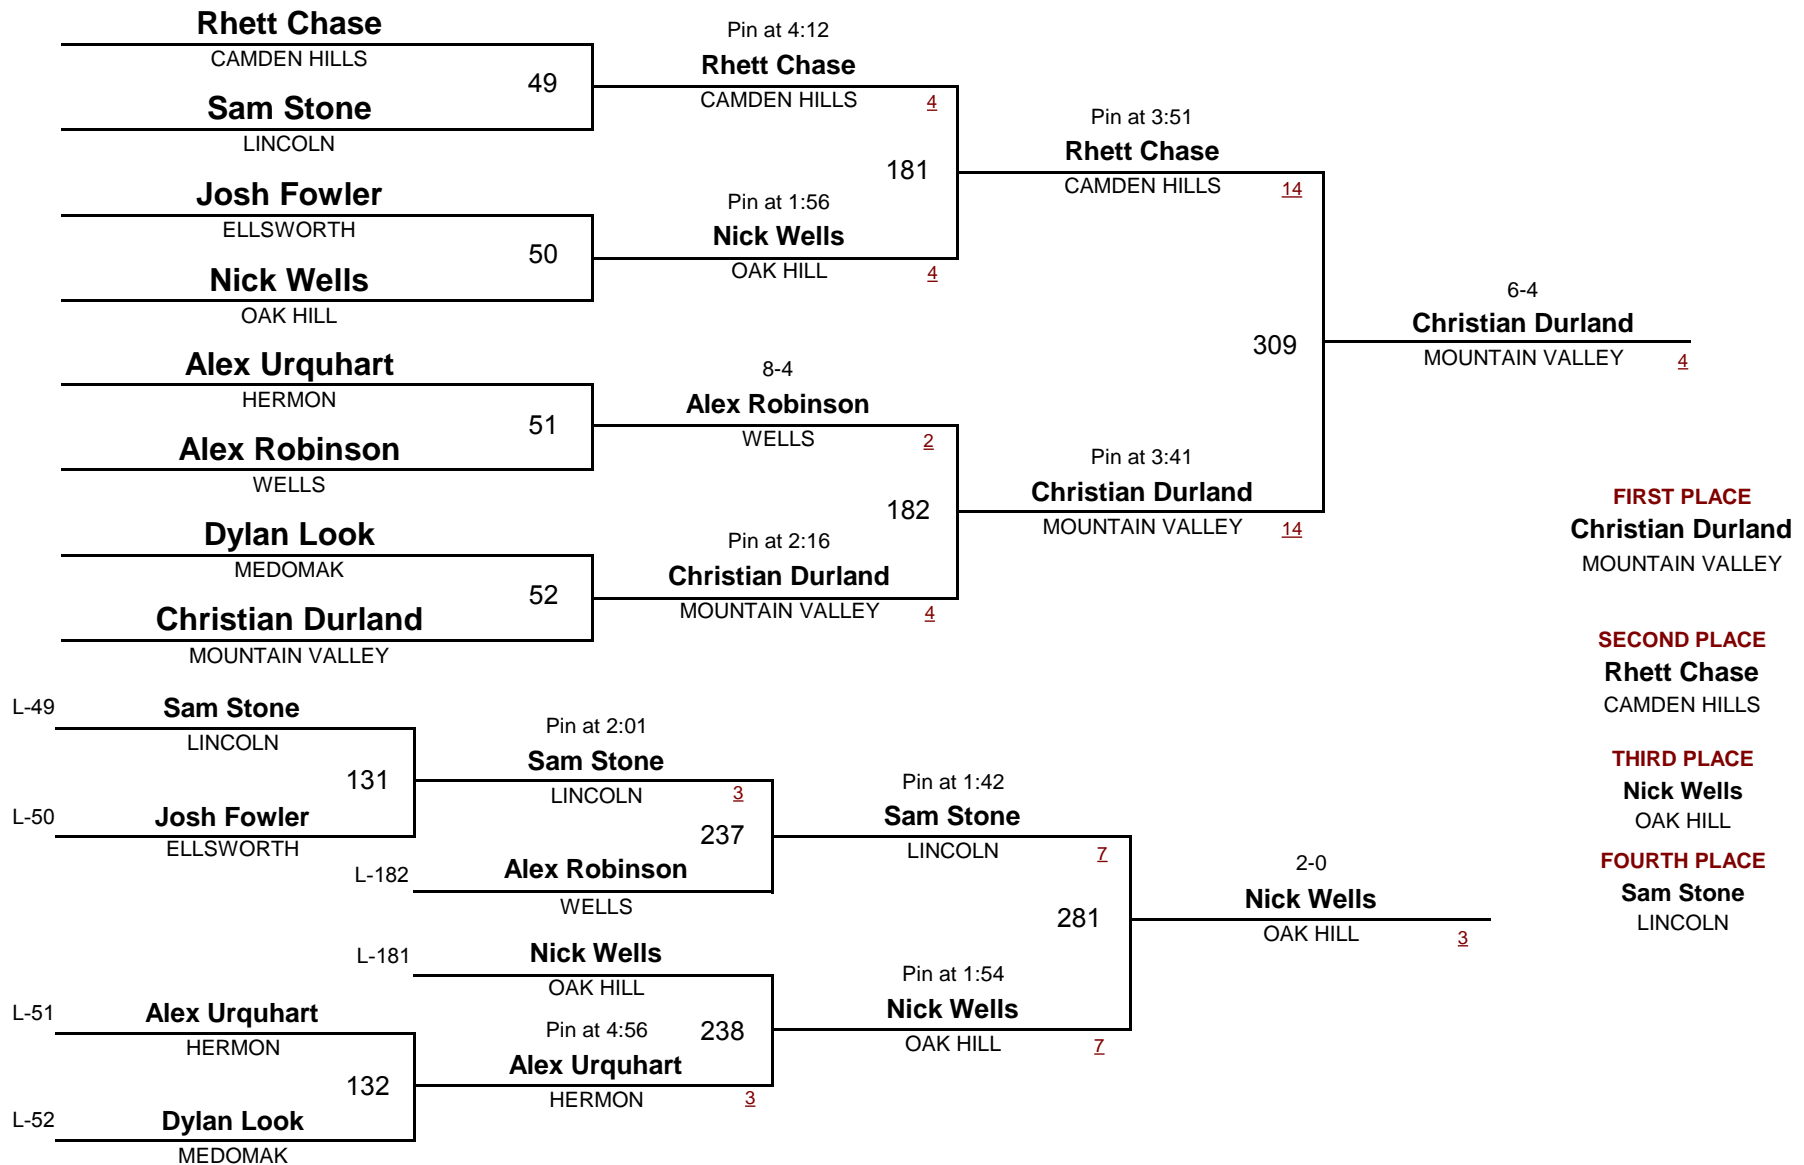

CLASS B

215

MAINE STATE WRESTLING TOURNAMENT 2011

DIVISION

WEIGHT

February 12, 2011