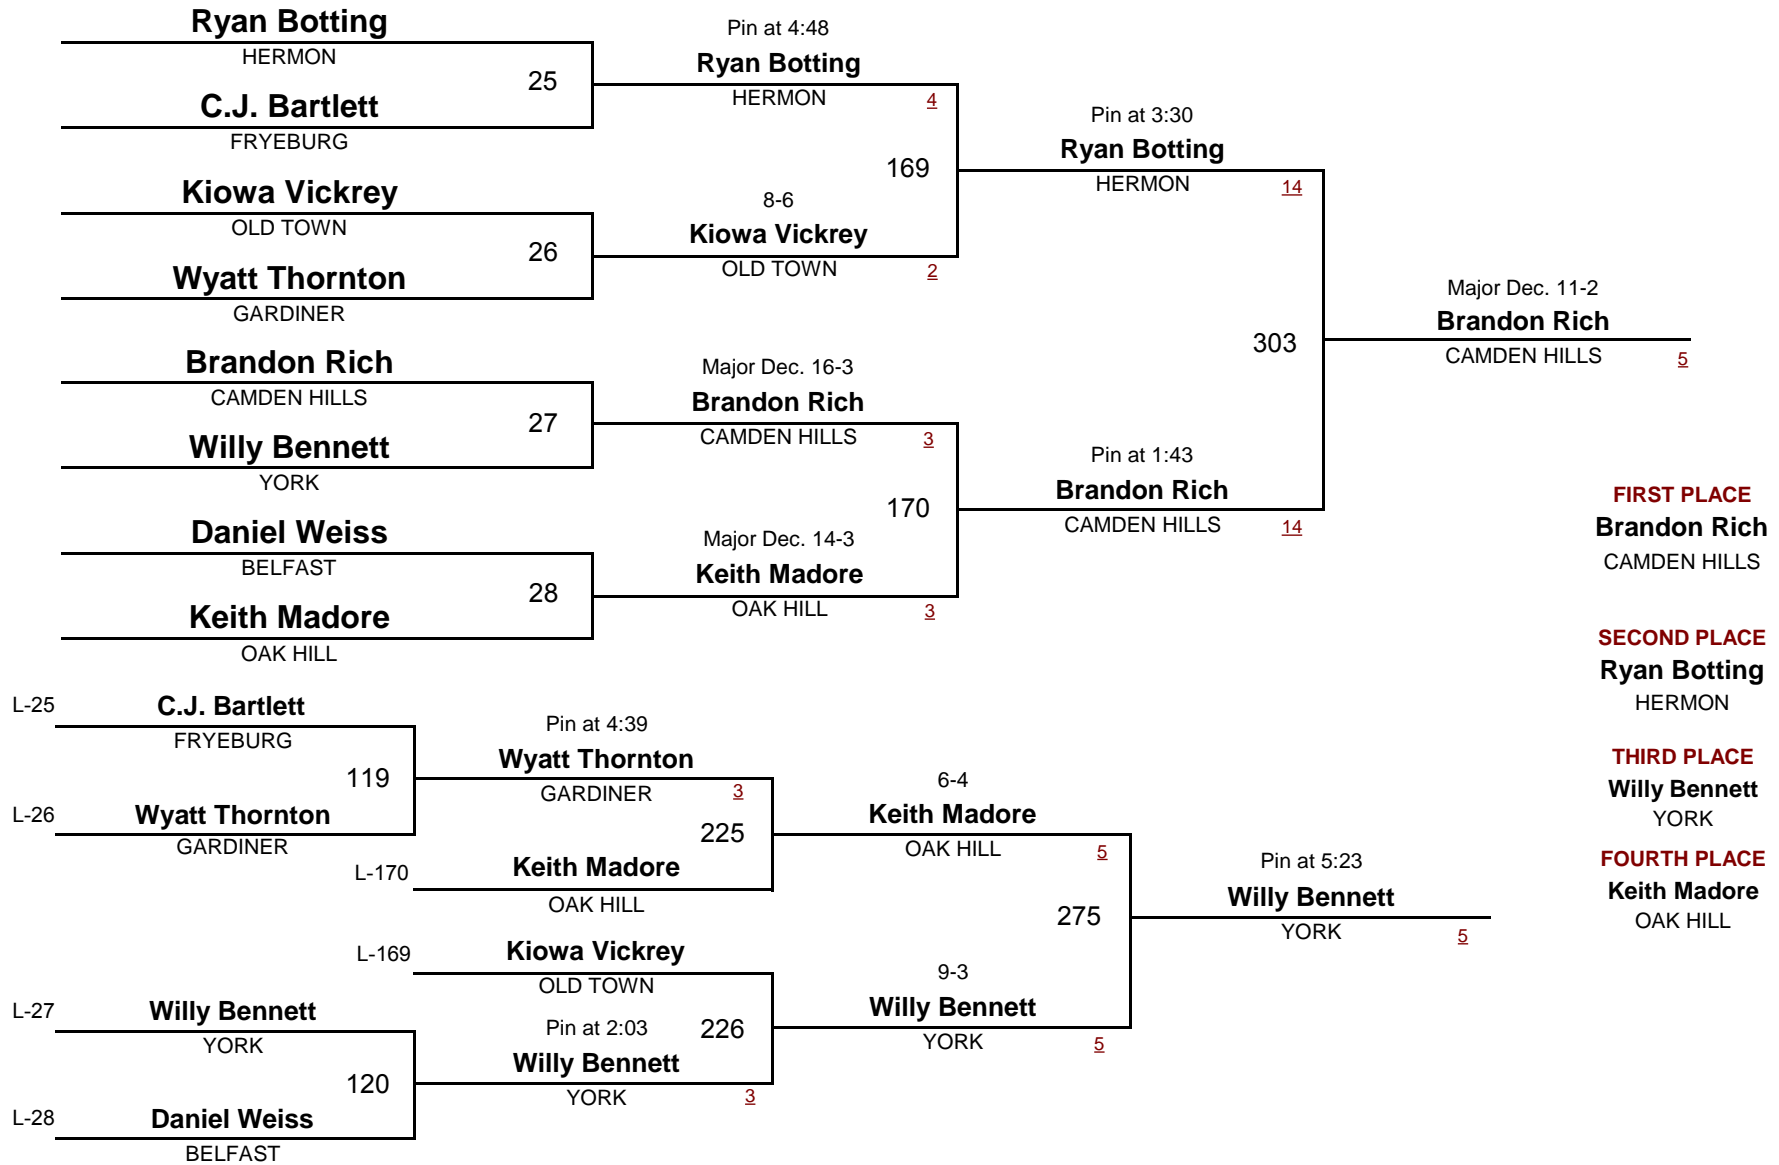

**CLASS B**

**140**

**MAINE STATE WRESTLING TOURNAMENT 2011**

DIVISION

WEIGHT

February 12, 2011

**CLASS B**

**145**