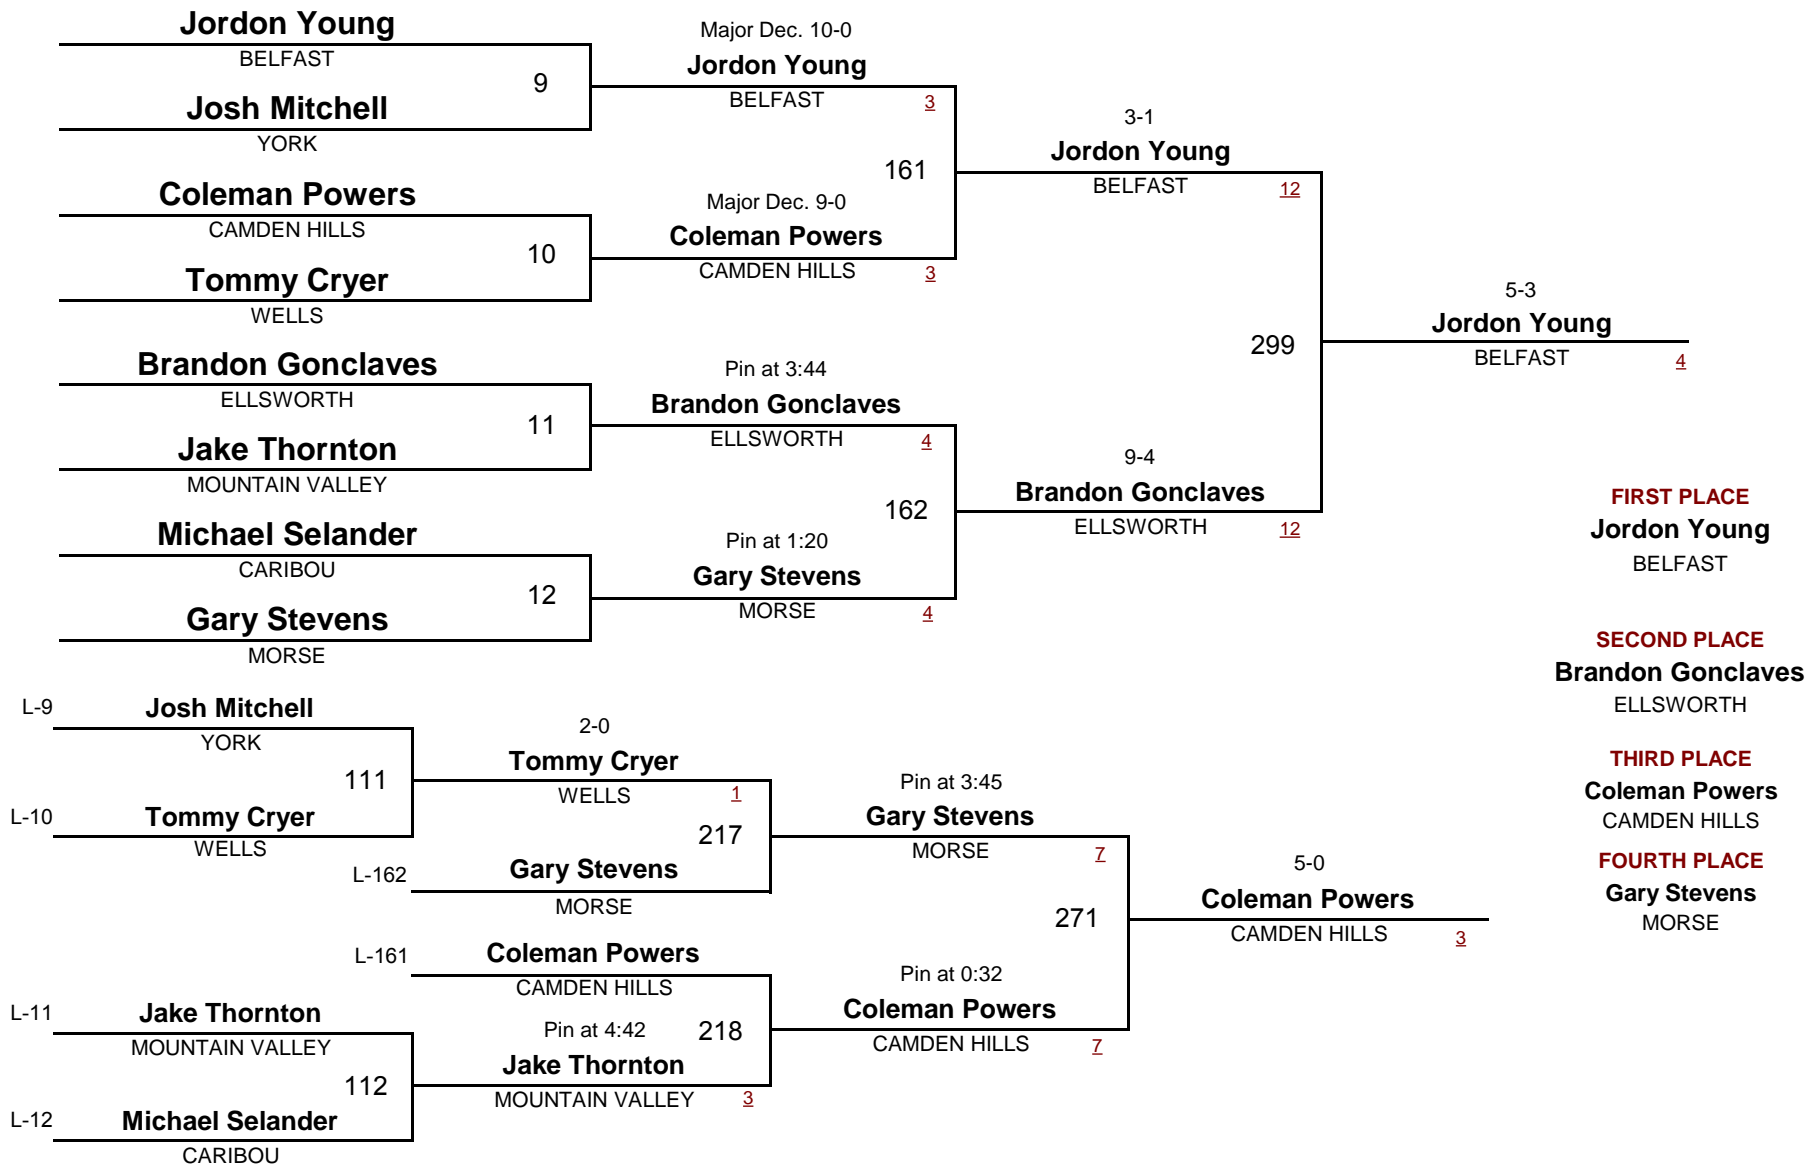

CLASS B

119

MAINE STATE WRESTLING TOURNAMENT 2011

DIVISION

WEIGHT

February 12, 2011