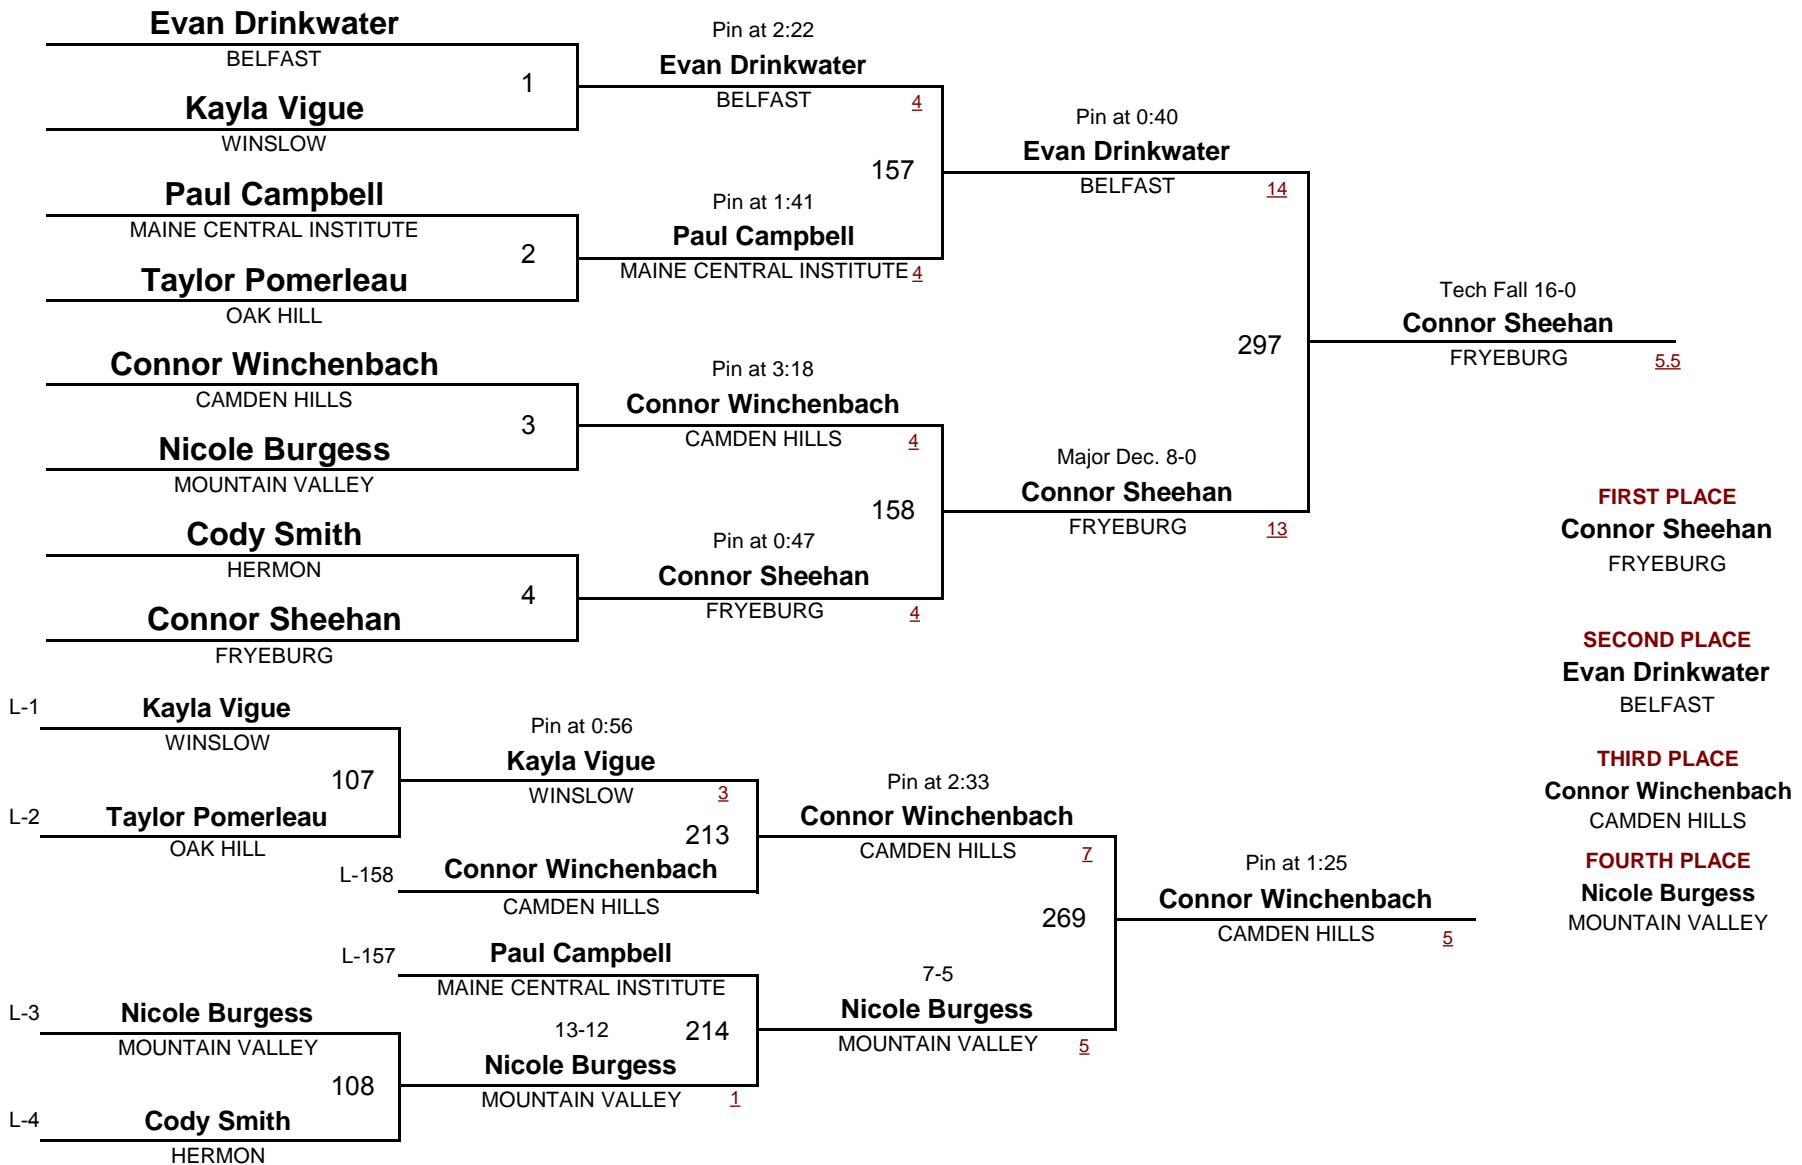

**CLASS B**

**103**

**MAINE STATE WRESTLING TOURNAMENT 2011**

DIVISION

WEIGHT

February 12, 2011

**FIRST PLACE**  
**Connor Sheehan**  
FRYEBURG

**SECOND PLACE**  
**Evan Drinkwater**  
BELFAST