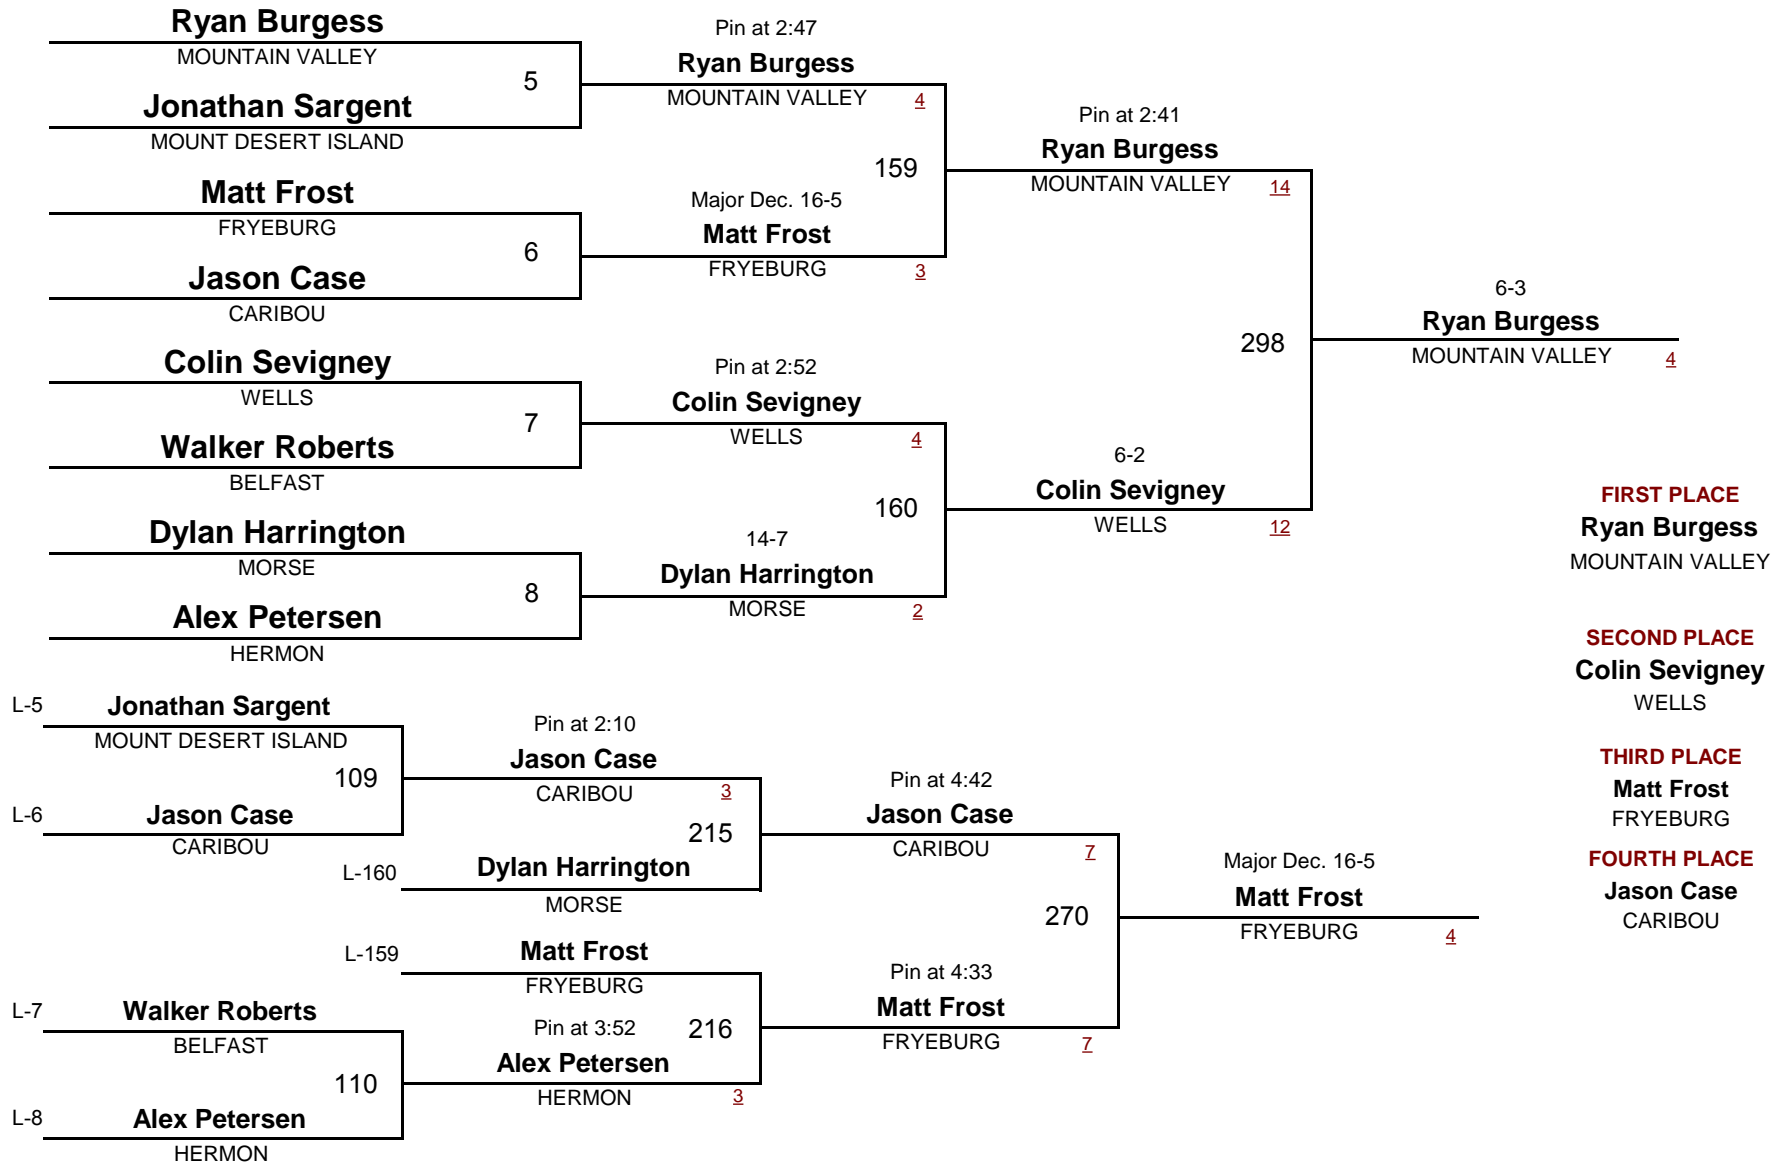

CLASS B

112

MAINE STATE WRESTLING TOURNAMENT 2011

DIVISION

WEIGHT

February 12, 2011