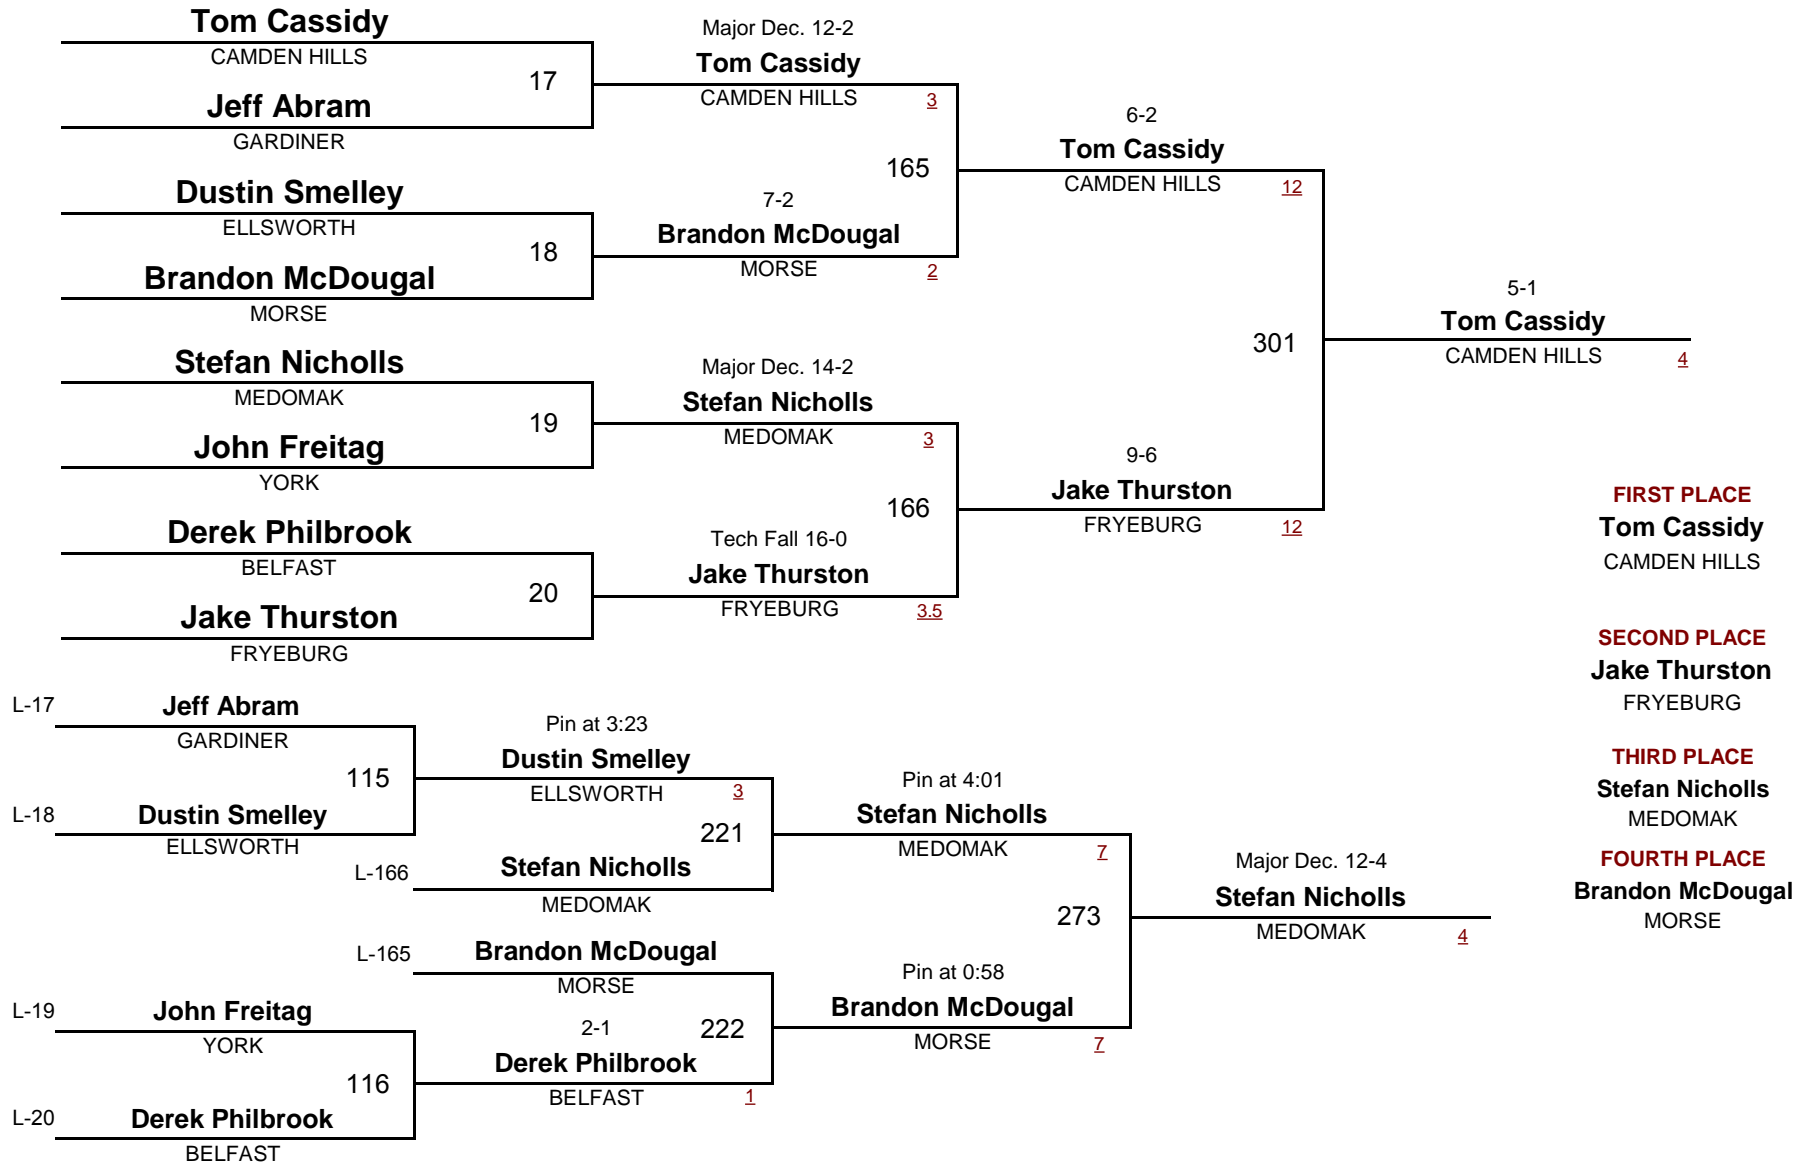

CLASS B

130

MAINE STATE WRESTLING TOURNAMENT 2011

DIVISION

WEIGHT

February 12, 2011