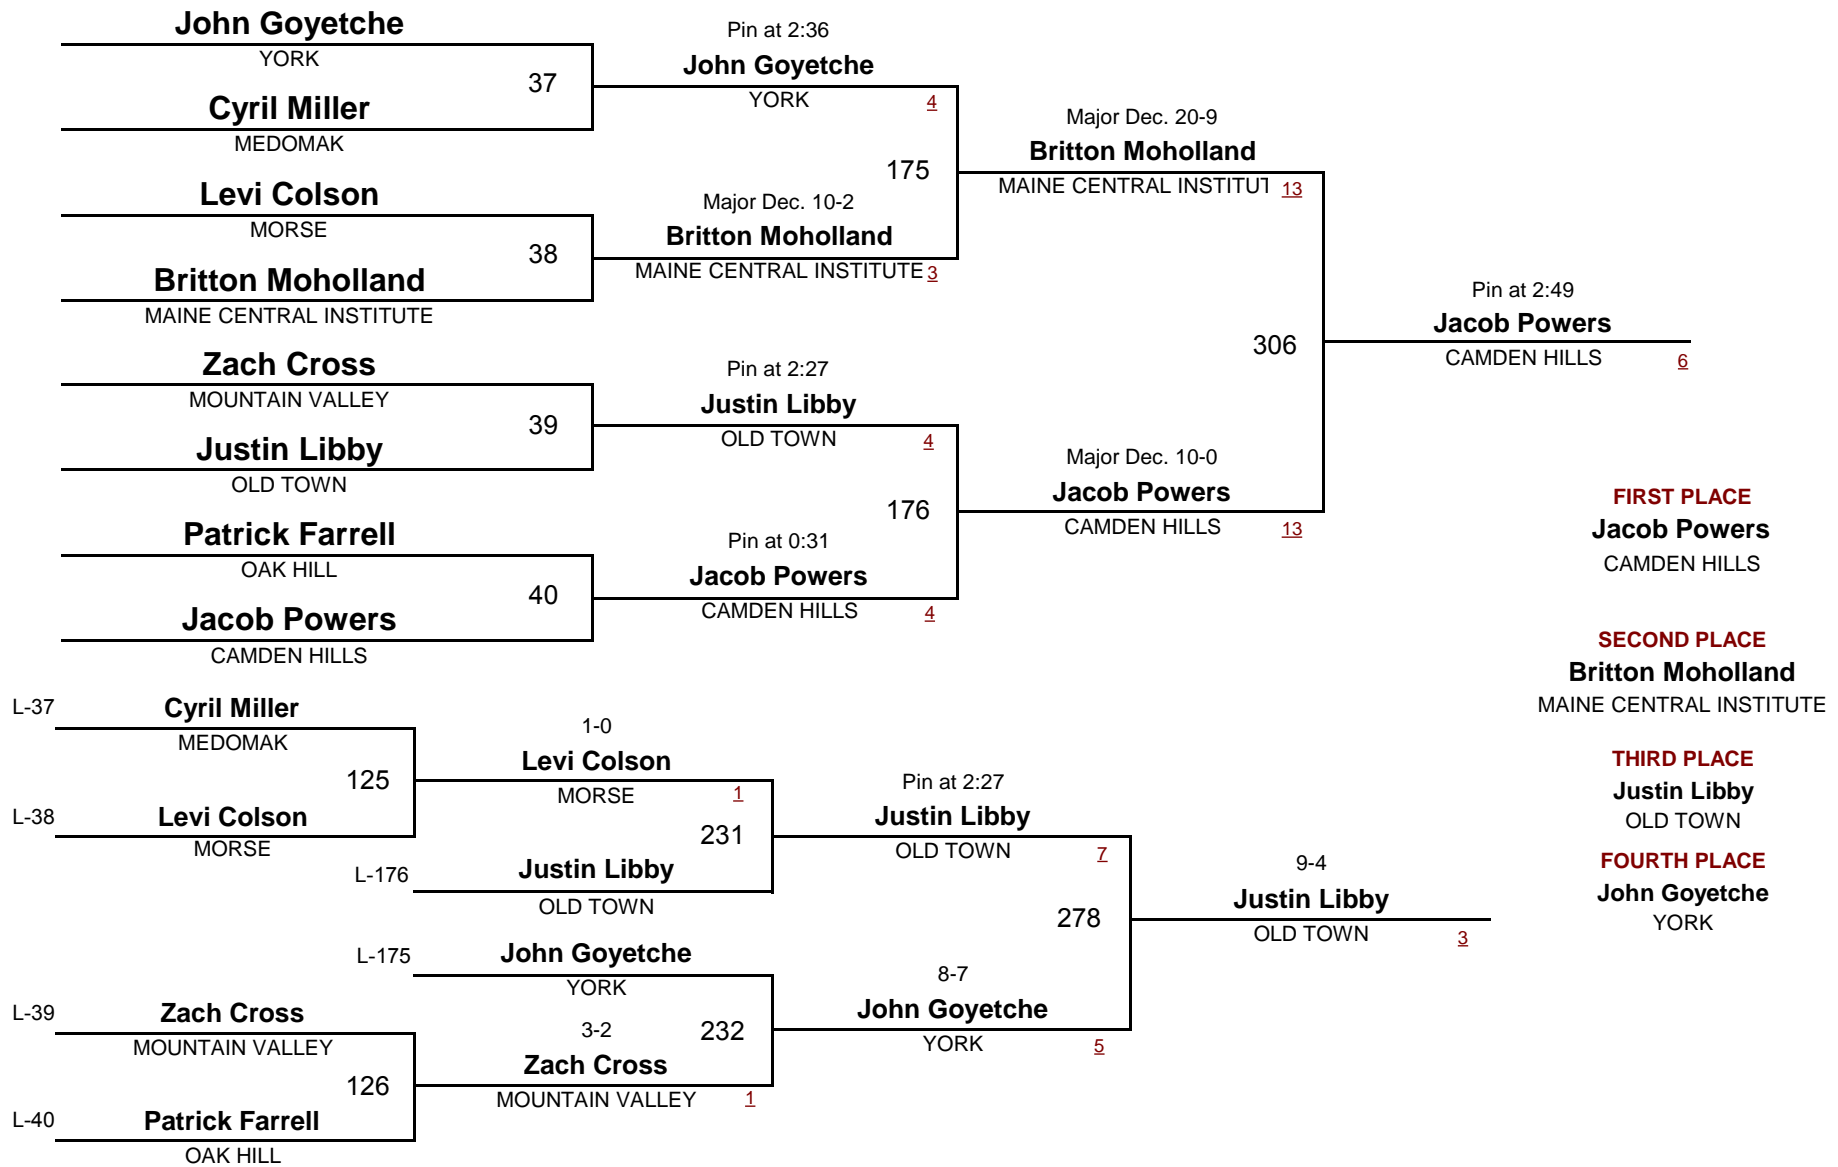

WEIGHT

February 12, 2011

**CLASS B**

**160**

**MAINE STATE WRESTLING TOURNAMENT 2011**

DIVISION

WEIGHT

February 12, 2011