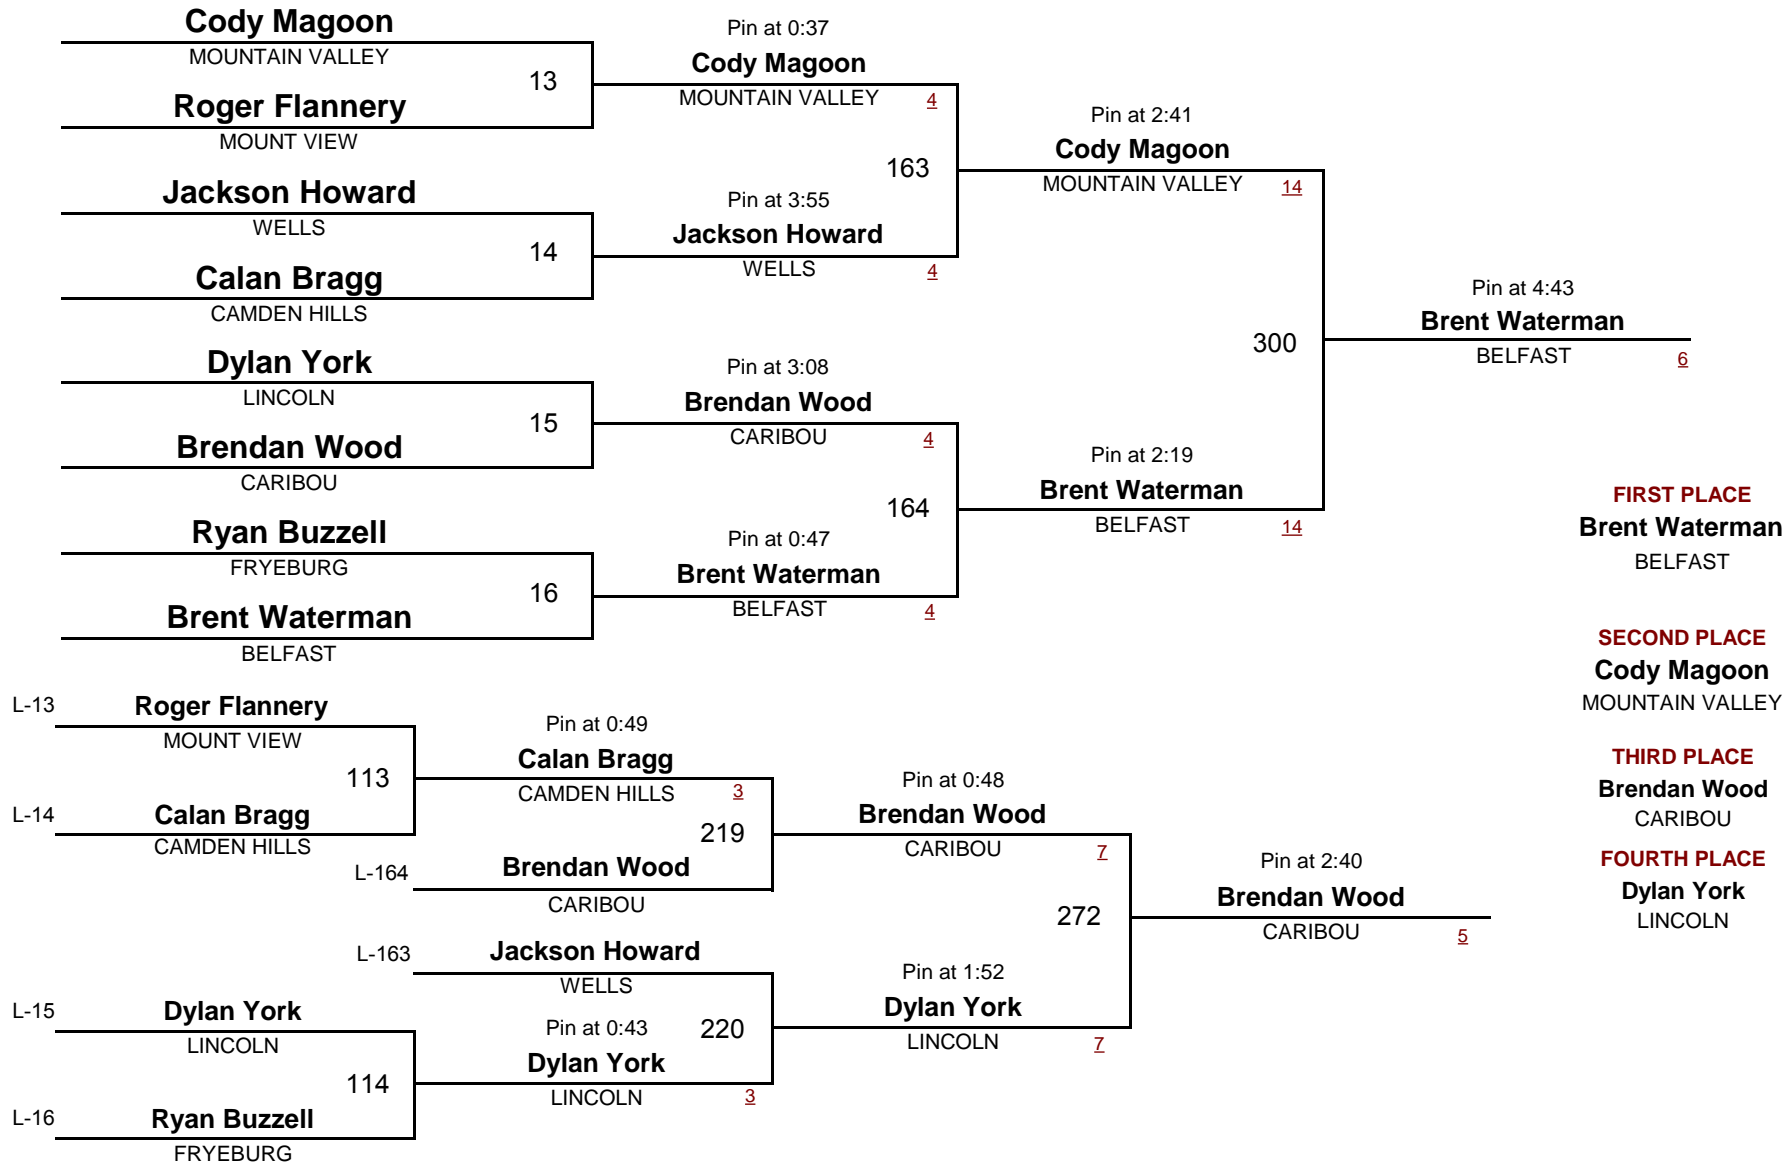

CLASS B

125

MAINE STATE WRESTLING TOURNAMENT 2011

DIVISION

WEIGHT

February 12, 2011