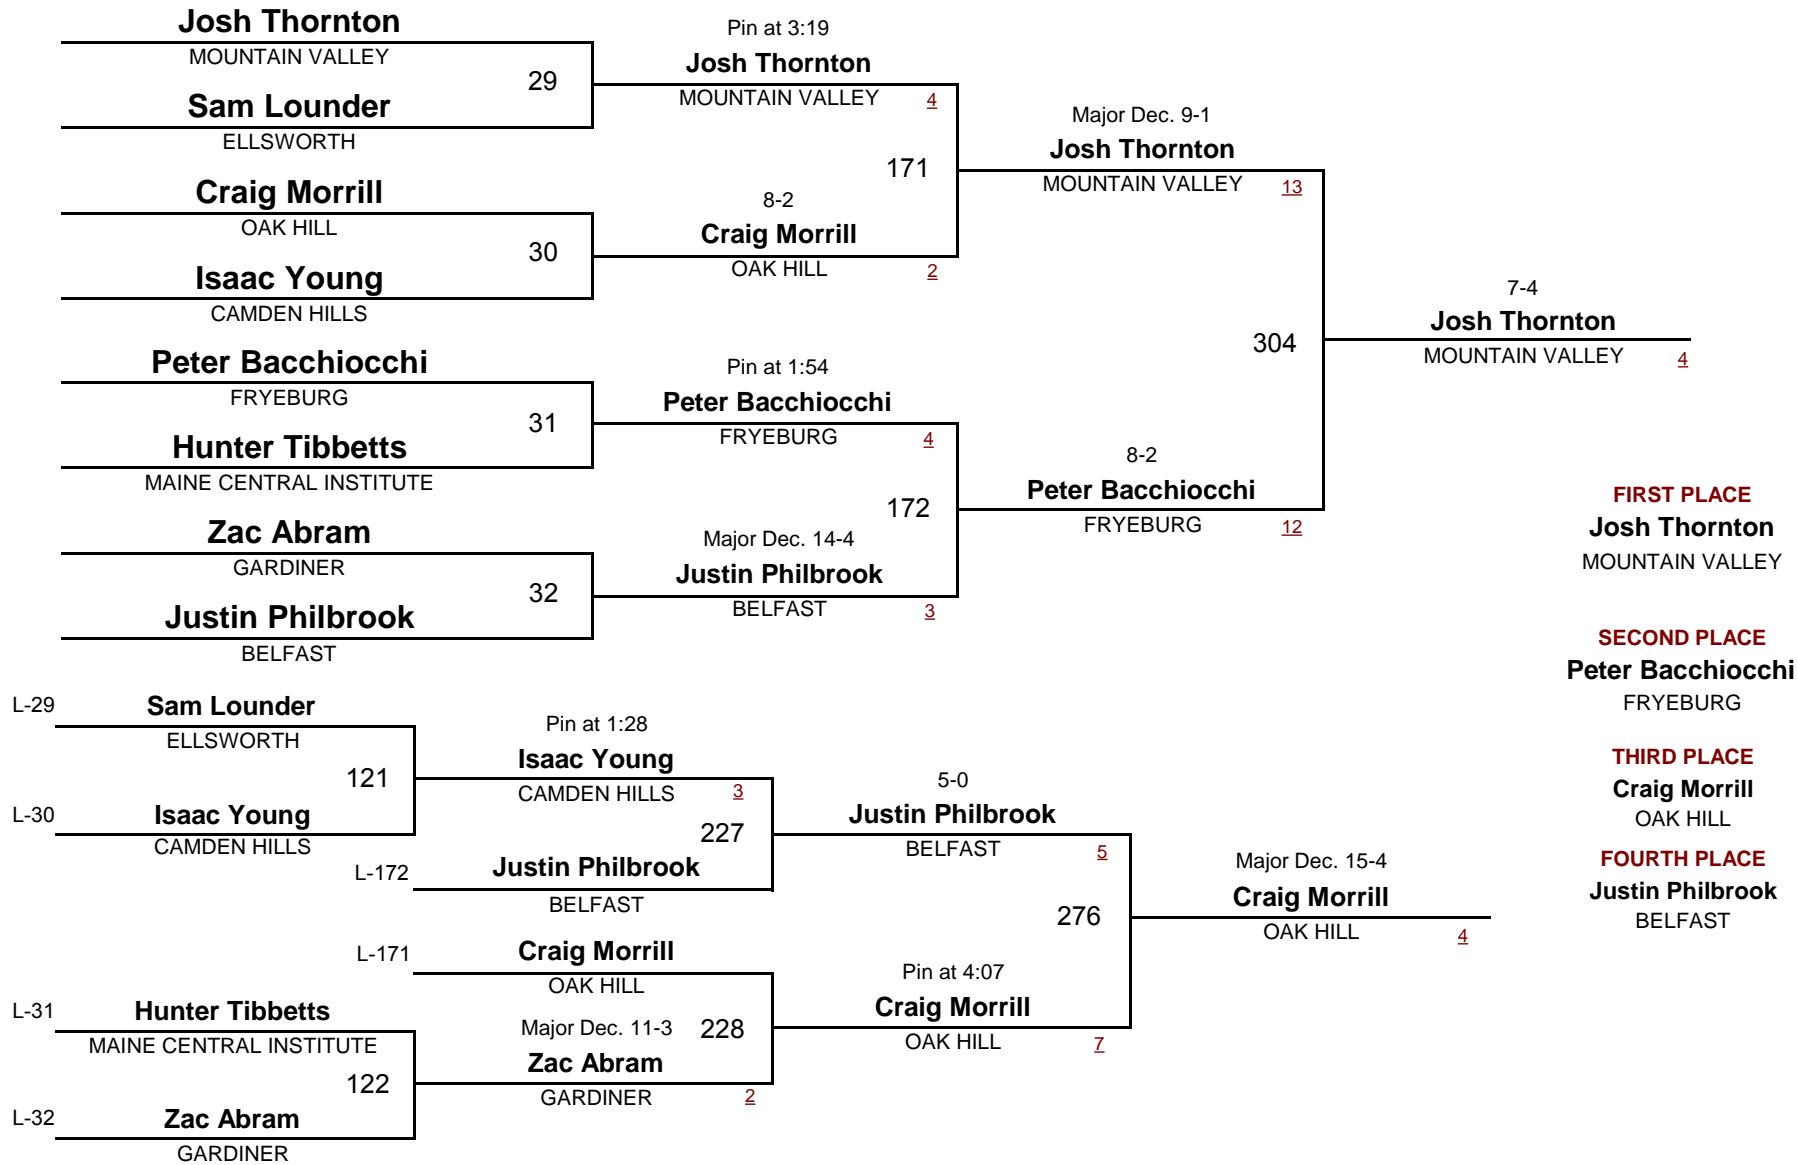

CLASS B

145

MAINE STATE WRESTLING TOURNAMENT 2011

DIVISION

WEIGHT

February 12, 2011