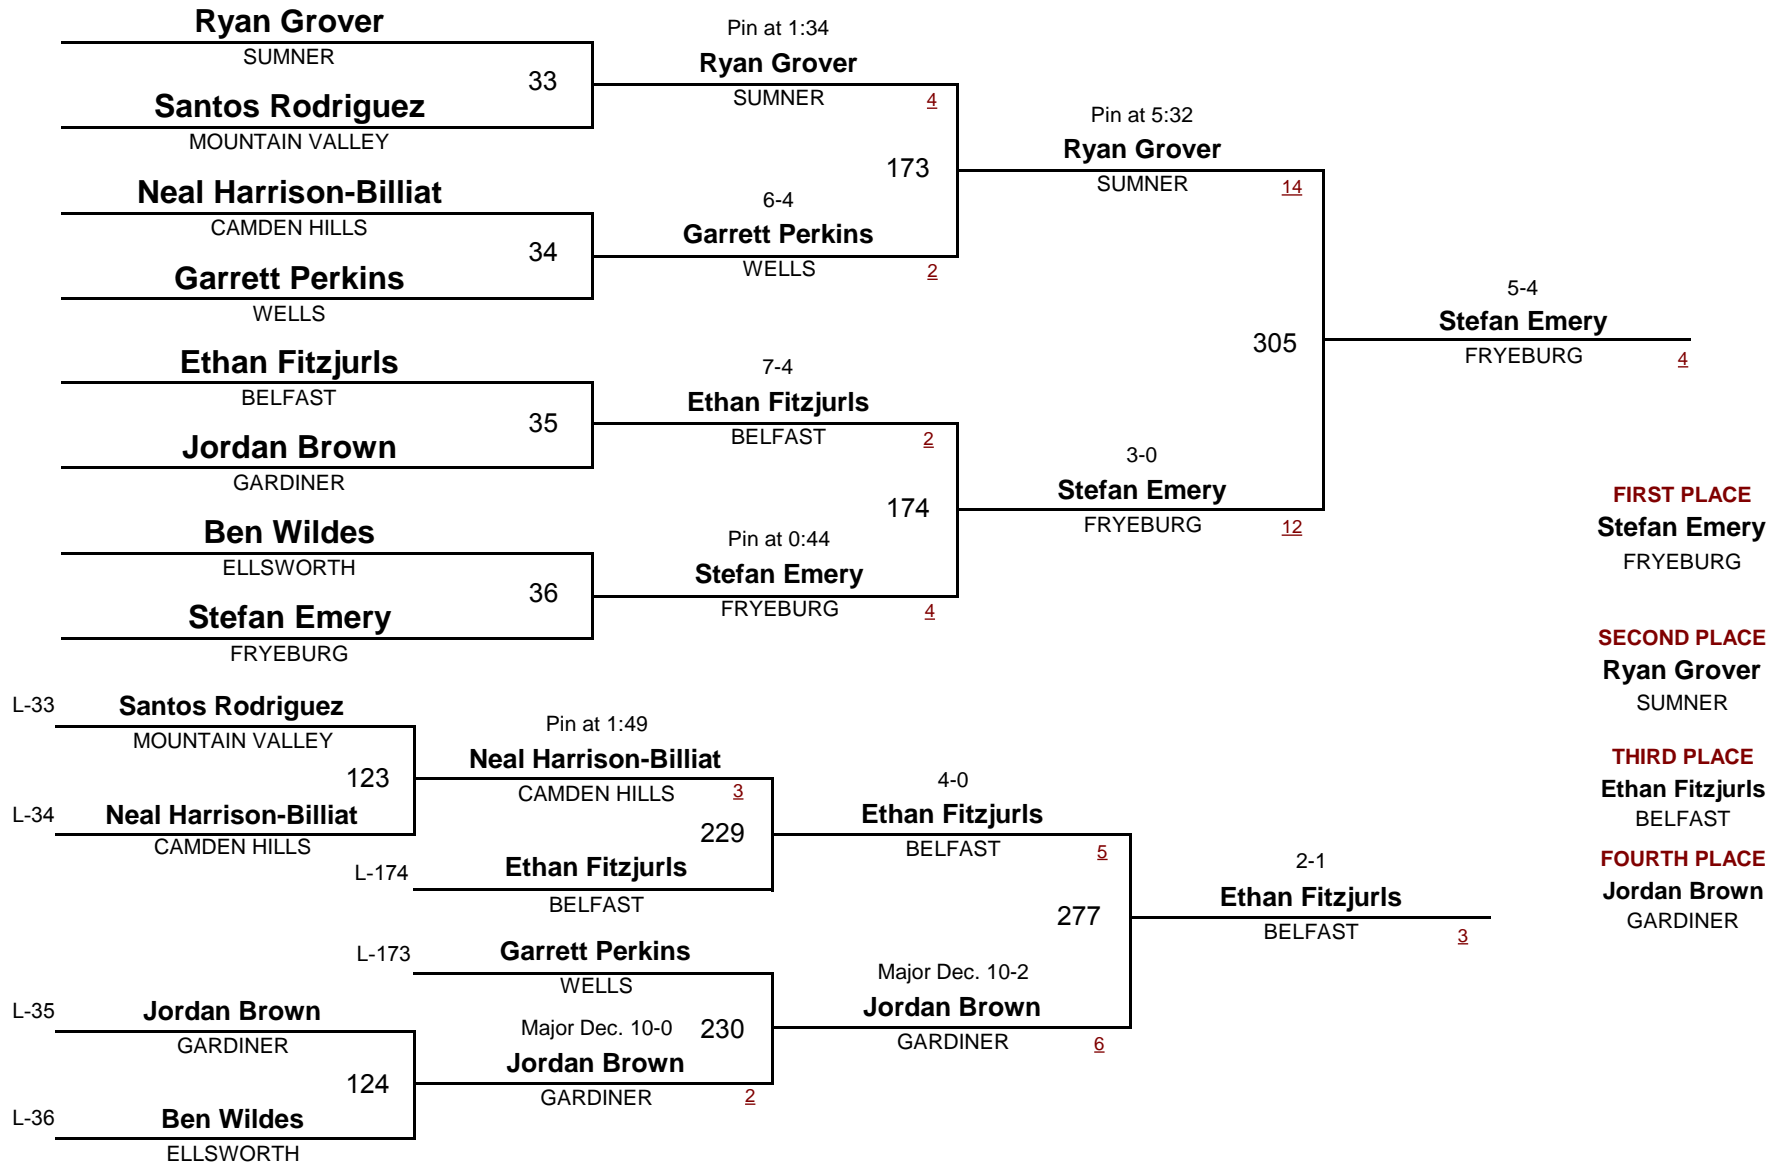

CLASS B

152

MAINE STATE WRESTLING TOURNAMENT 2011

DIVISION

WEIGHT

February 12, 2011