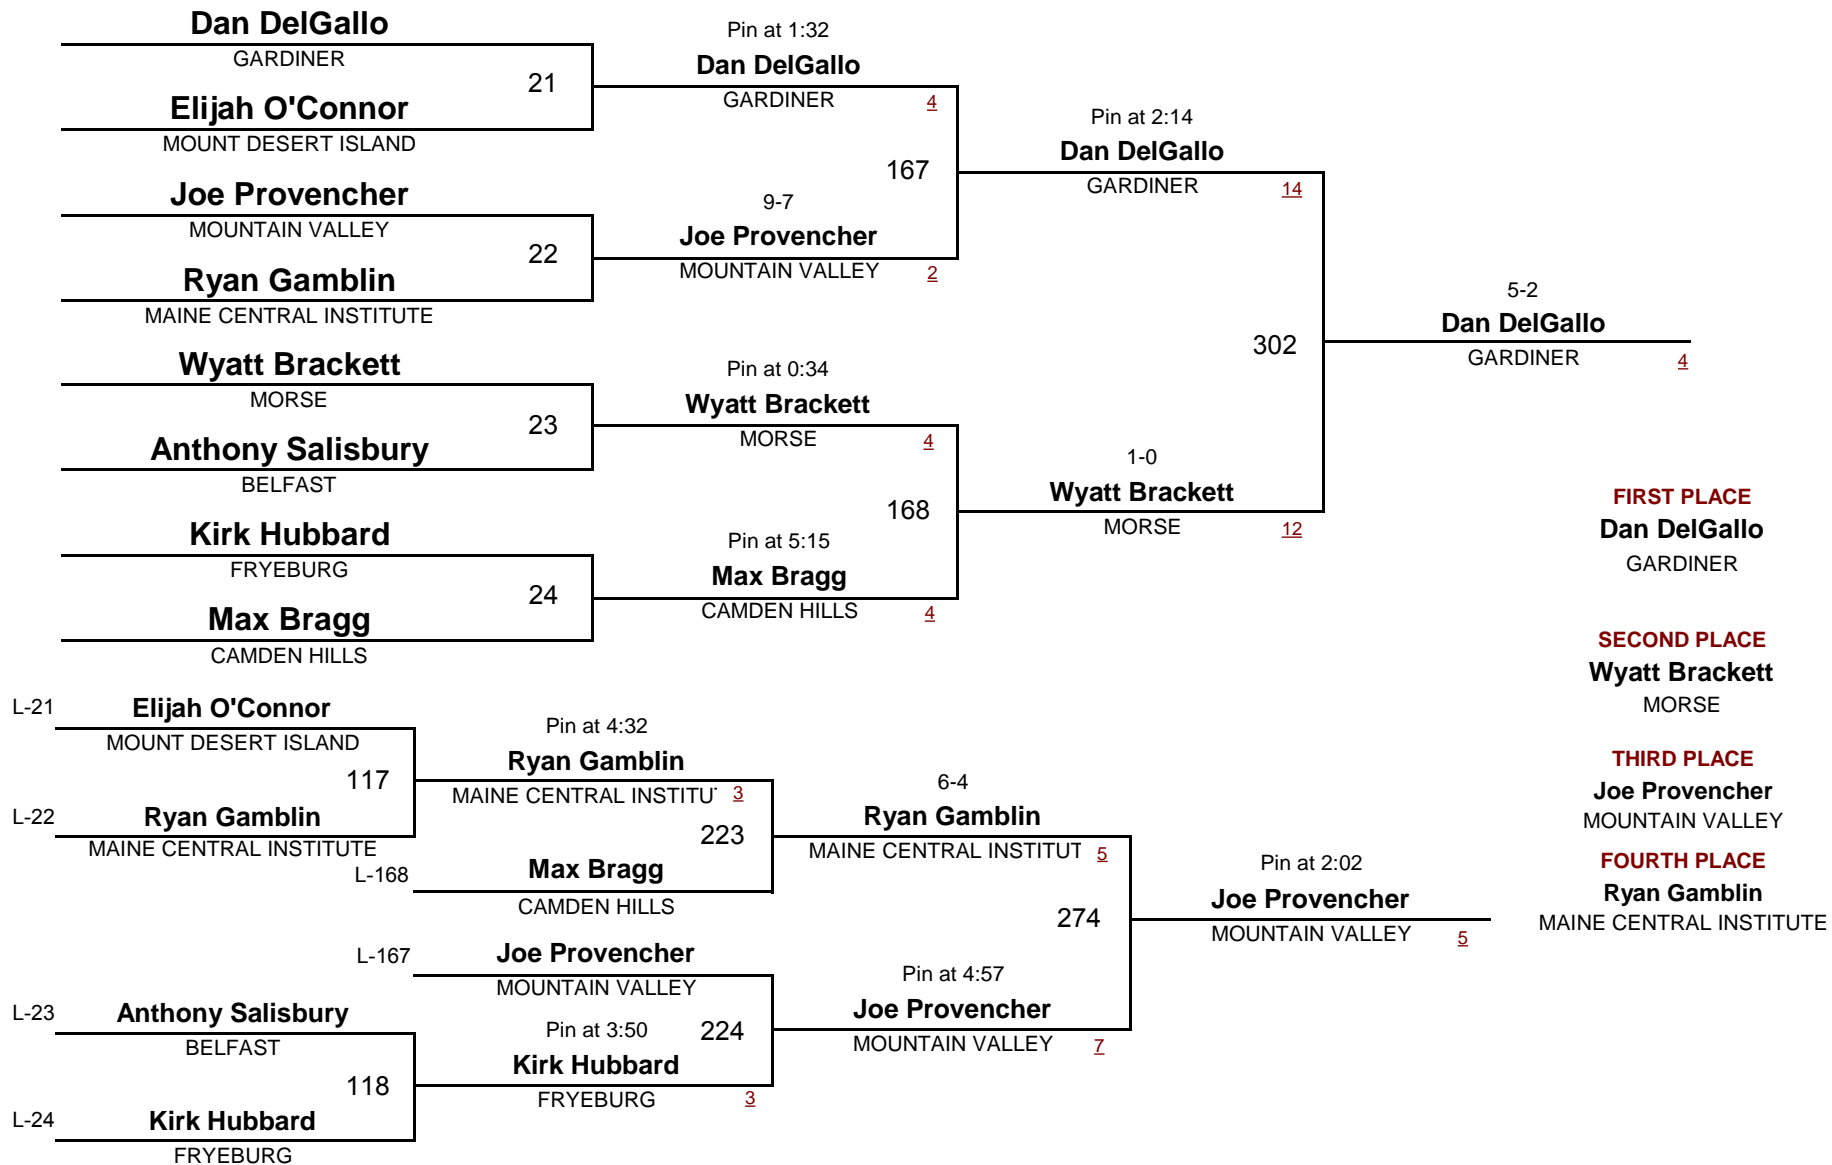

WEIGHT

February 12, 2011

**CLASS B**

**135**

**MAINE STATE WRESTLING TOURNAMENT 2011**

DIVISION

WEIGHT

February 12, 2011