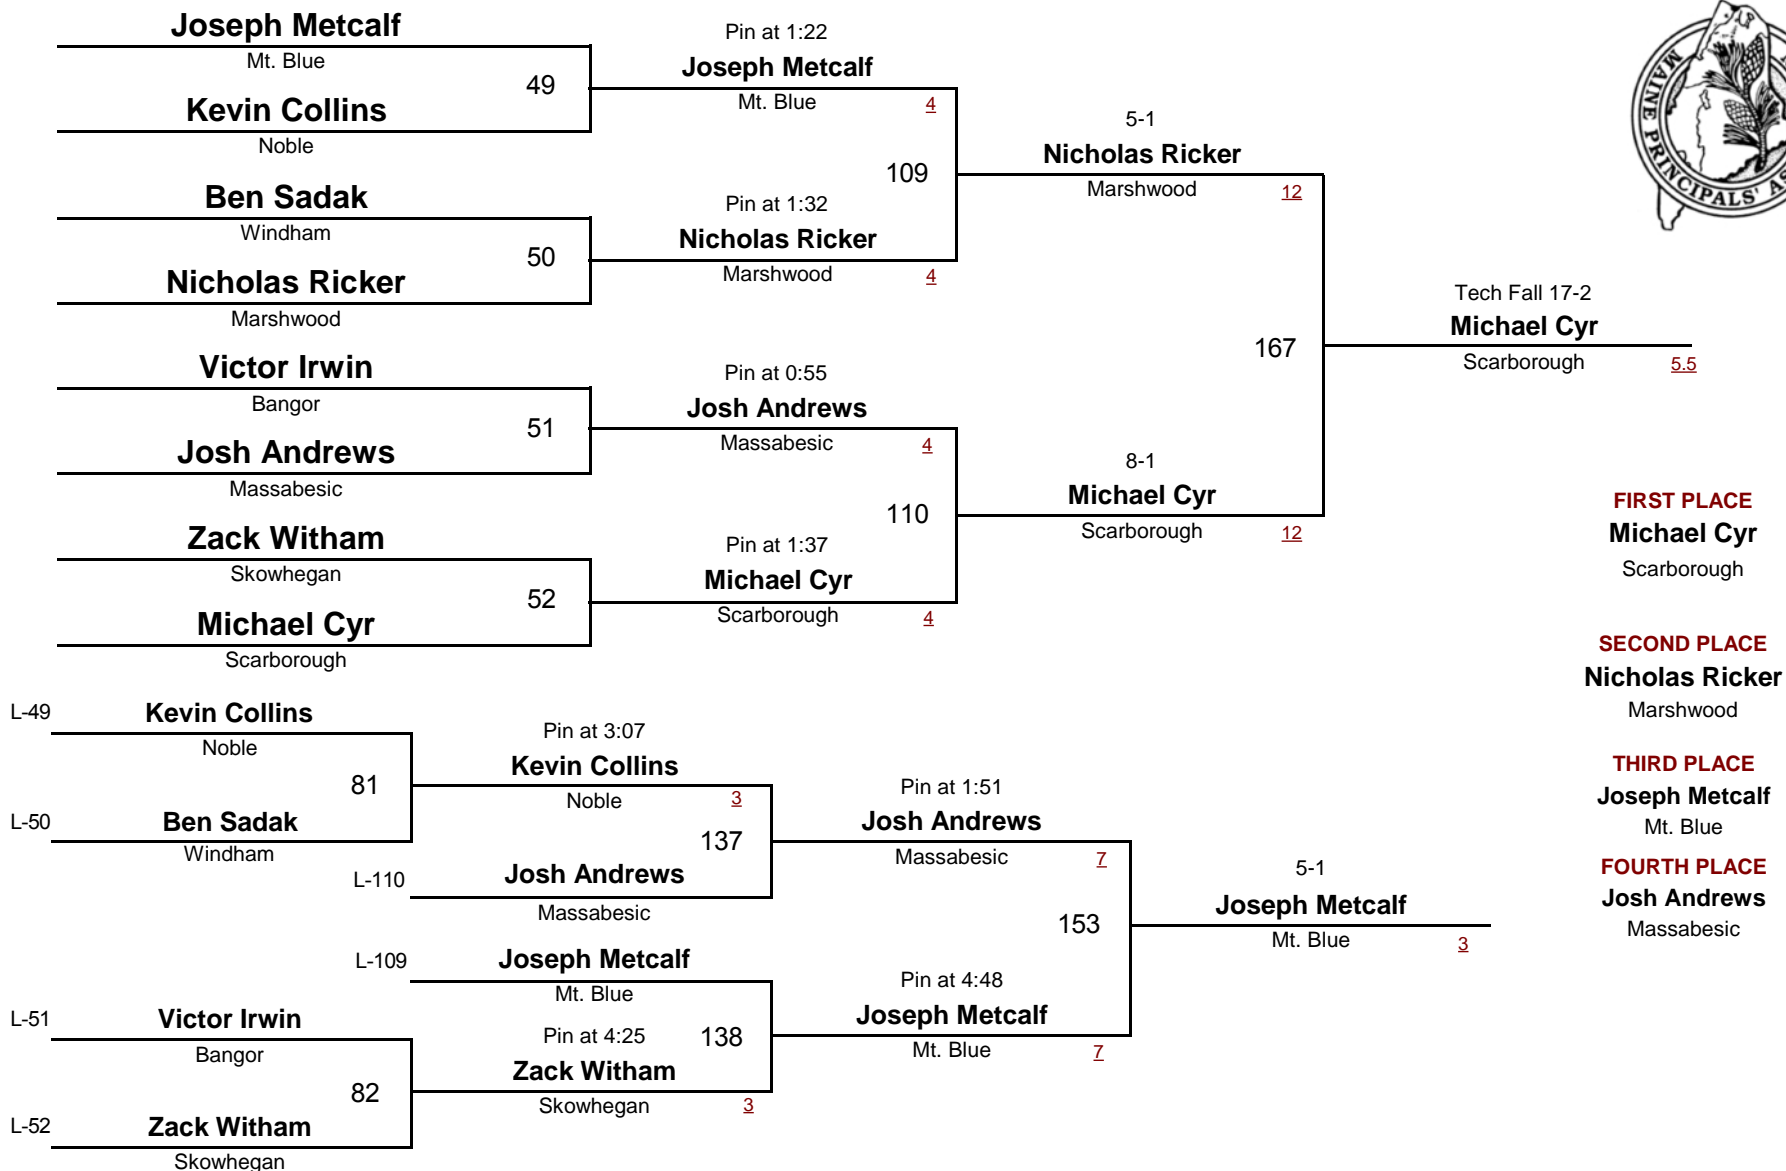

DIVISION

215

WEIGHT

Maine State Wrestling Championship - Class A - 2011

February 12, 2011

FIRST PLACE
Michael Cyr
Scarborough

SECOND PLACE
Nicholas Ricker
Marshwood

THIRD PLACE
Joseph Metcalf
Mt. Blue

FOURTH PLACE
Josh Andrews
Massabesic