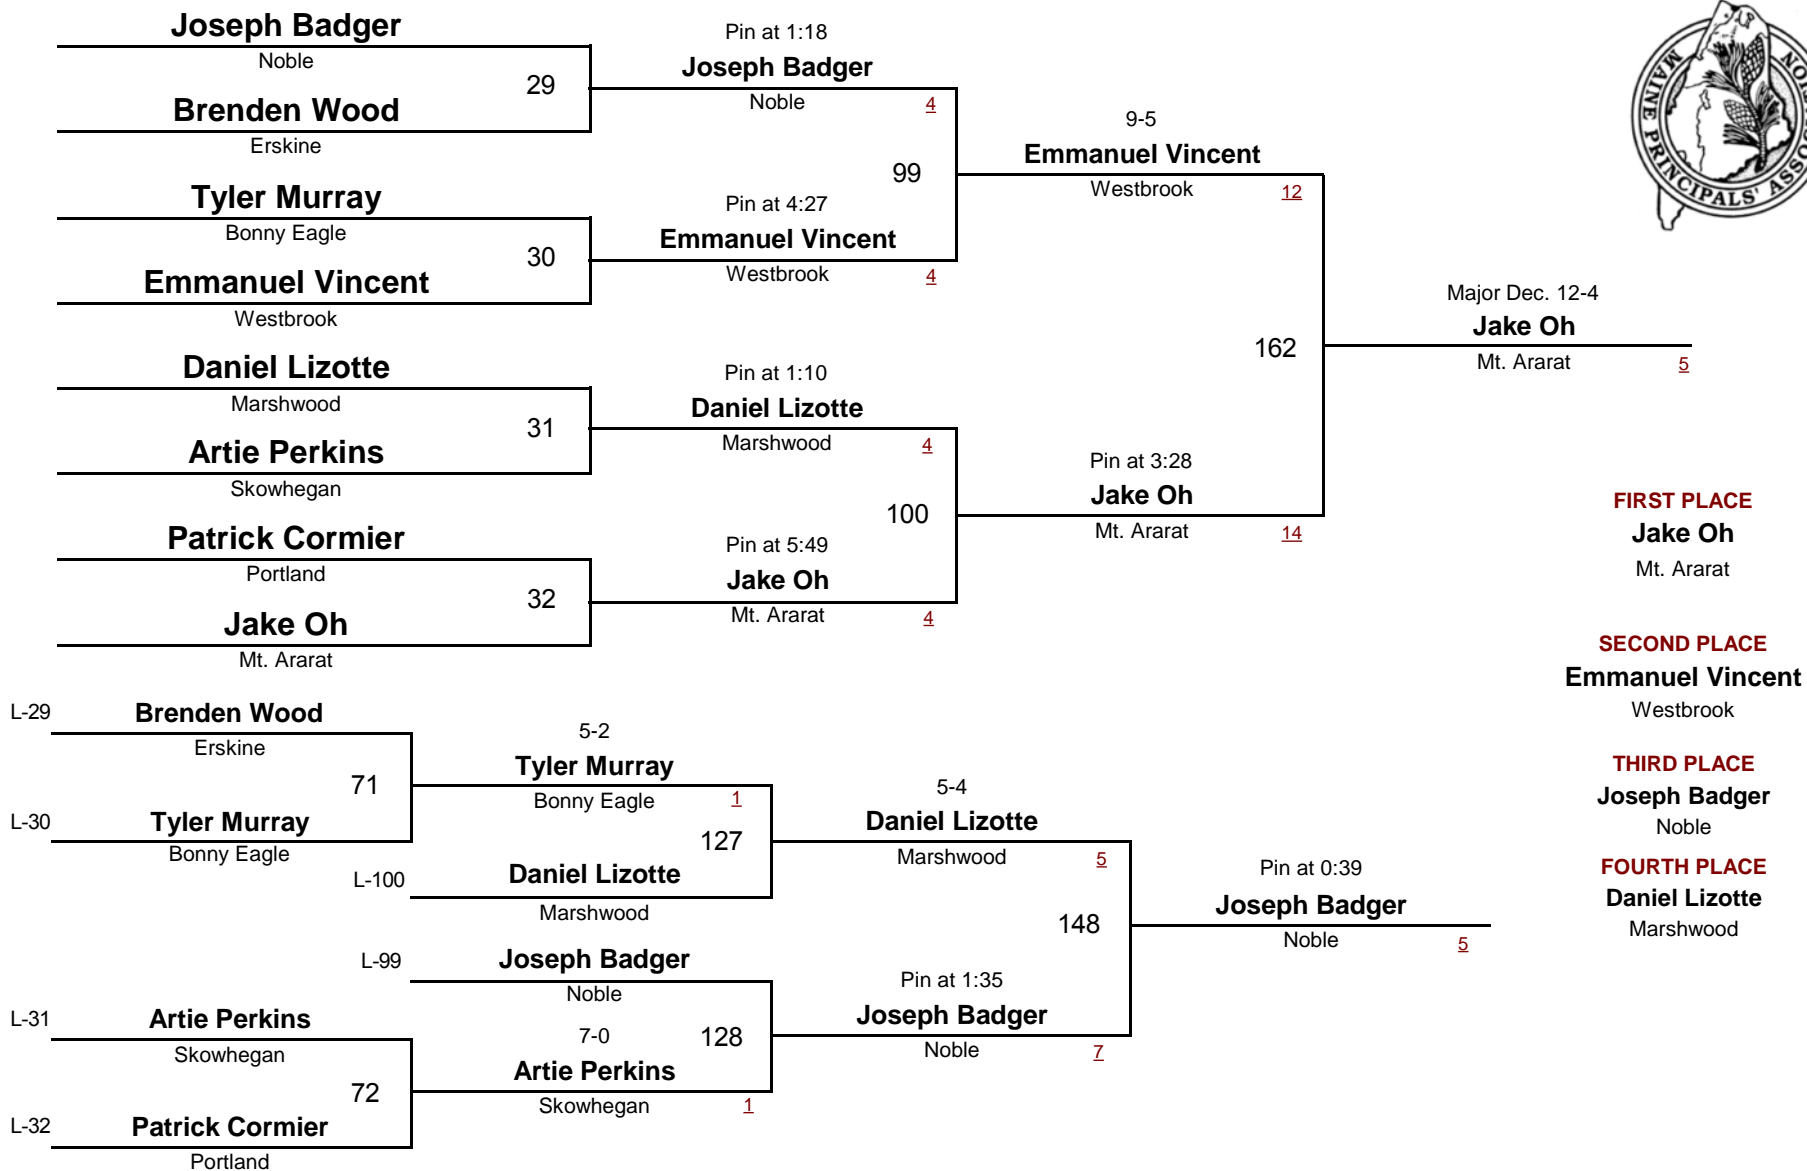

DIVISION

145

WEIGHT

Maine State Wrestling Championship - Class A - 2011

February 12, 2011