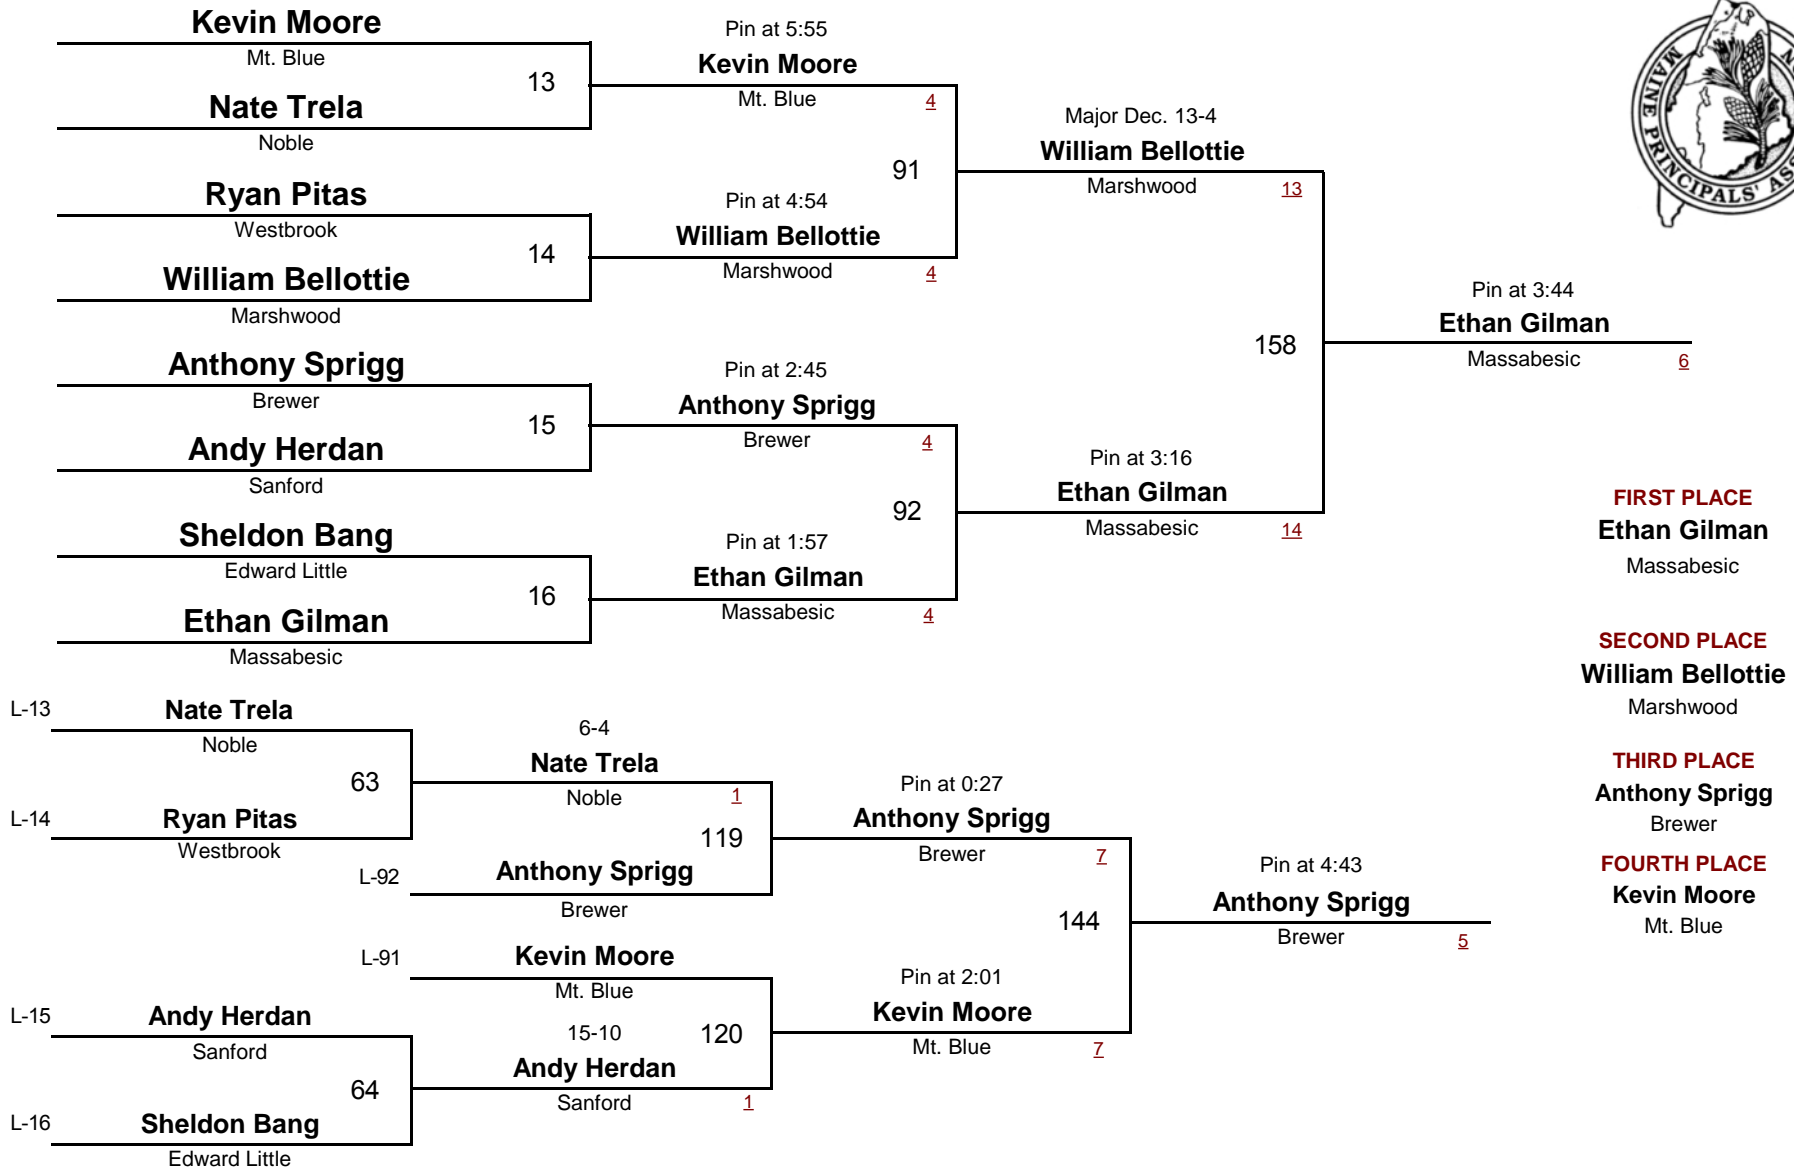

— DIVISION 125
WEIGHT

Maine State Wrestling Championship - Class A - 2011

February 12, 2011