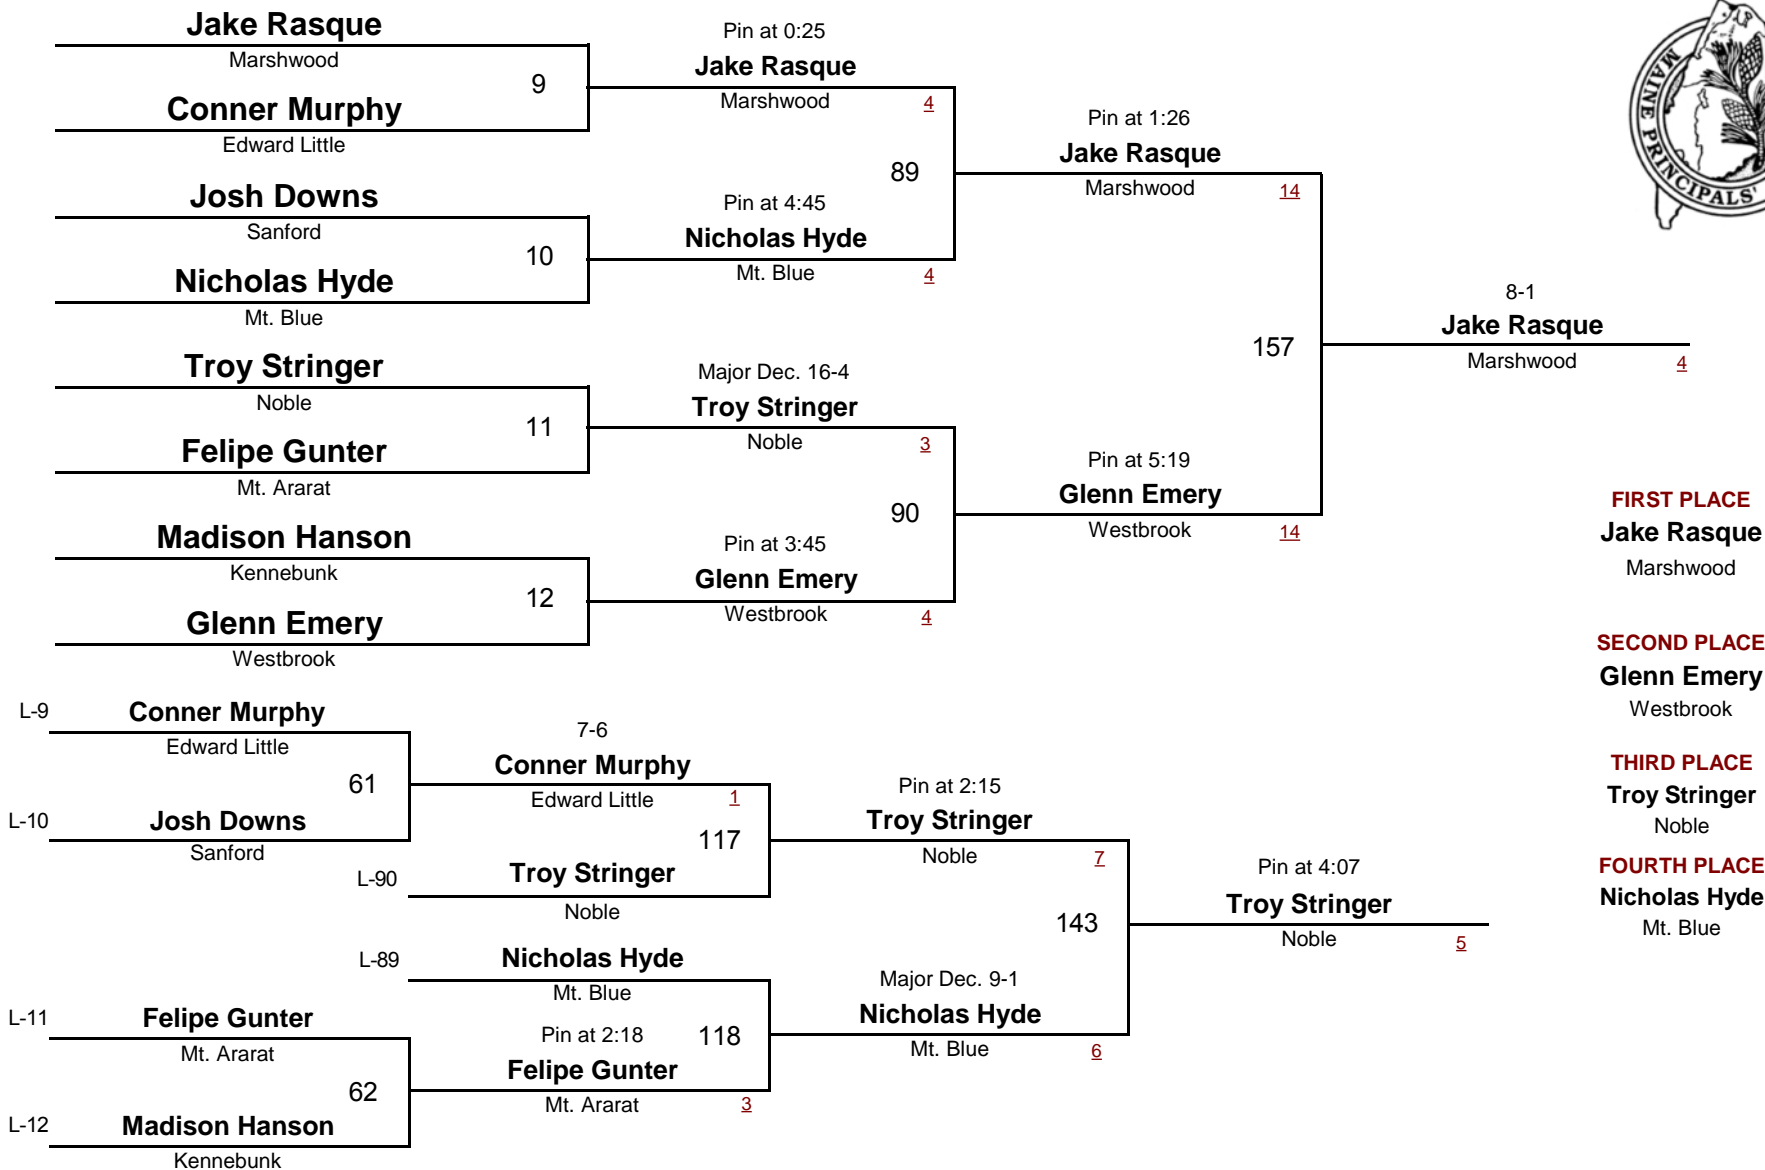

— 119
DIVISION WEIGHT

Maine State Wrestling Championship - Class A - 2011

February 12, 2011