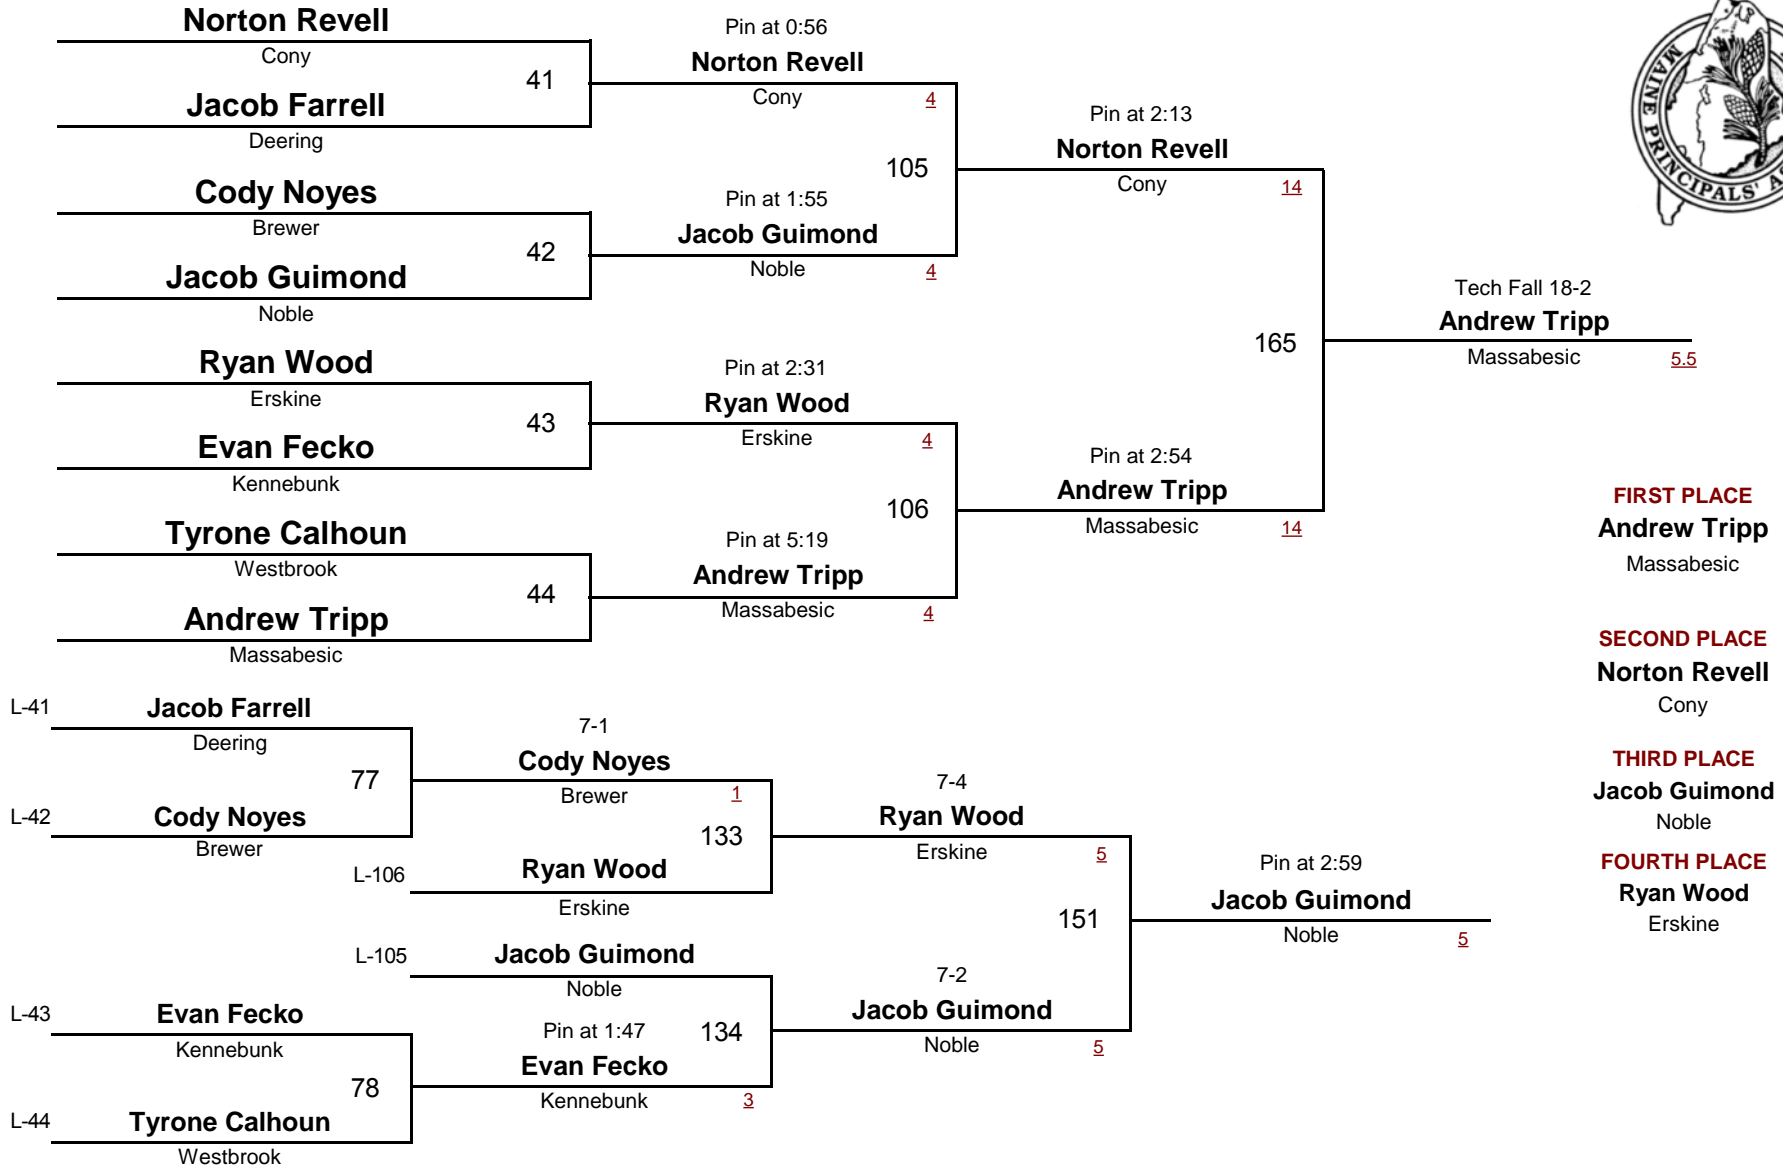

— 171
DIVISION WEIGHT

Maine State Wrestling Championship - Class A - 2011

February 12, 2011

FIRST PLACE
Andrew Tripp
Massabesic

SECOND PLACE
Norton Revell
Cony

THIRD PLACE
Jacob Guimond
Noble

FOURTH PLACE
Ryan Wood
Erskine