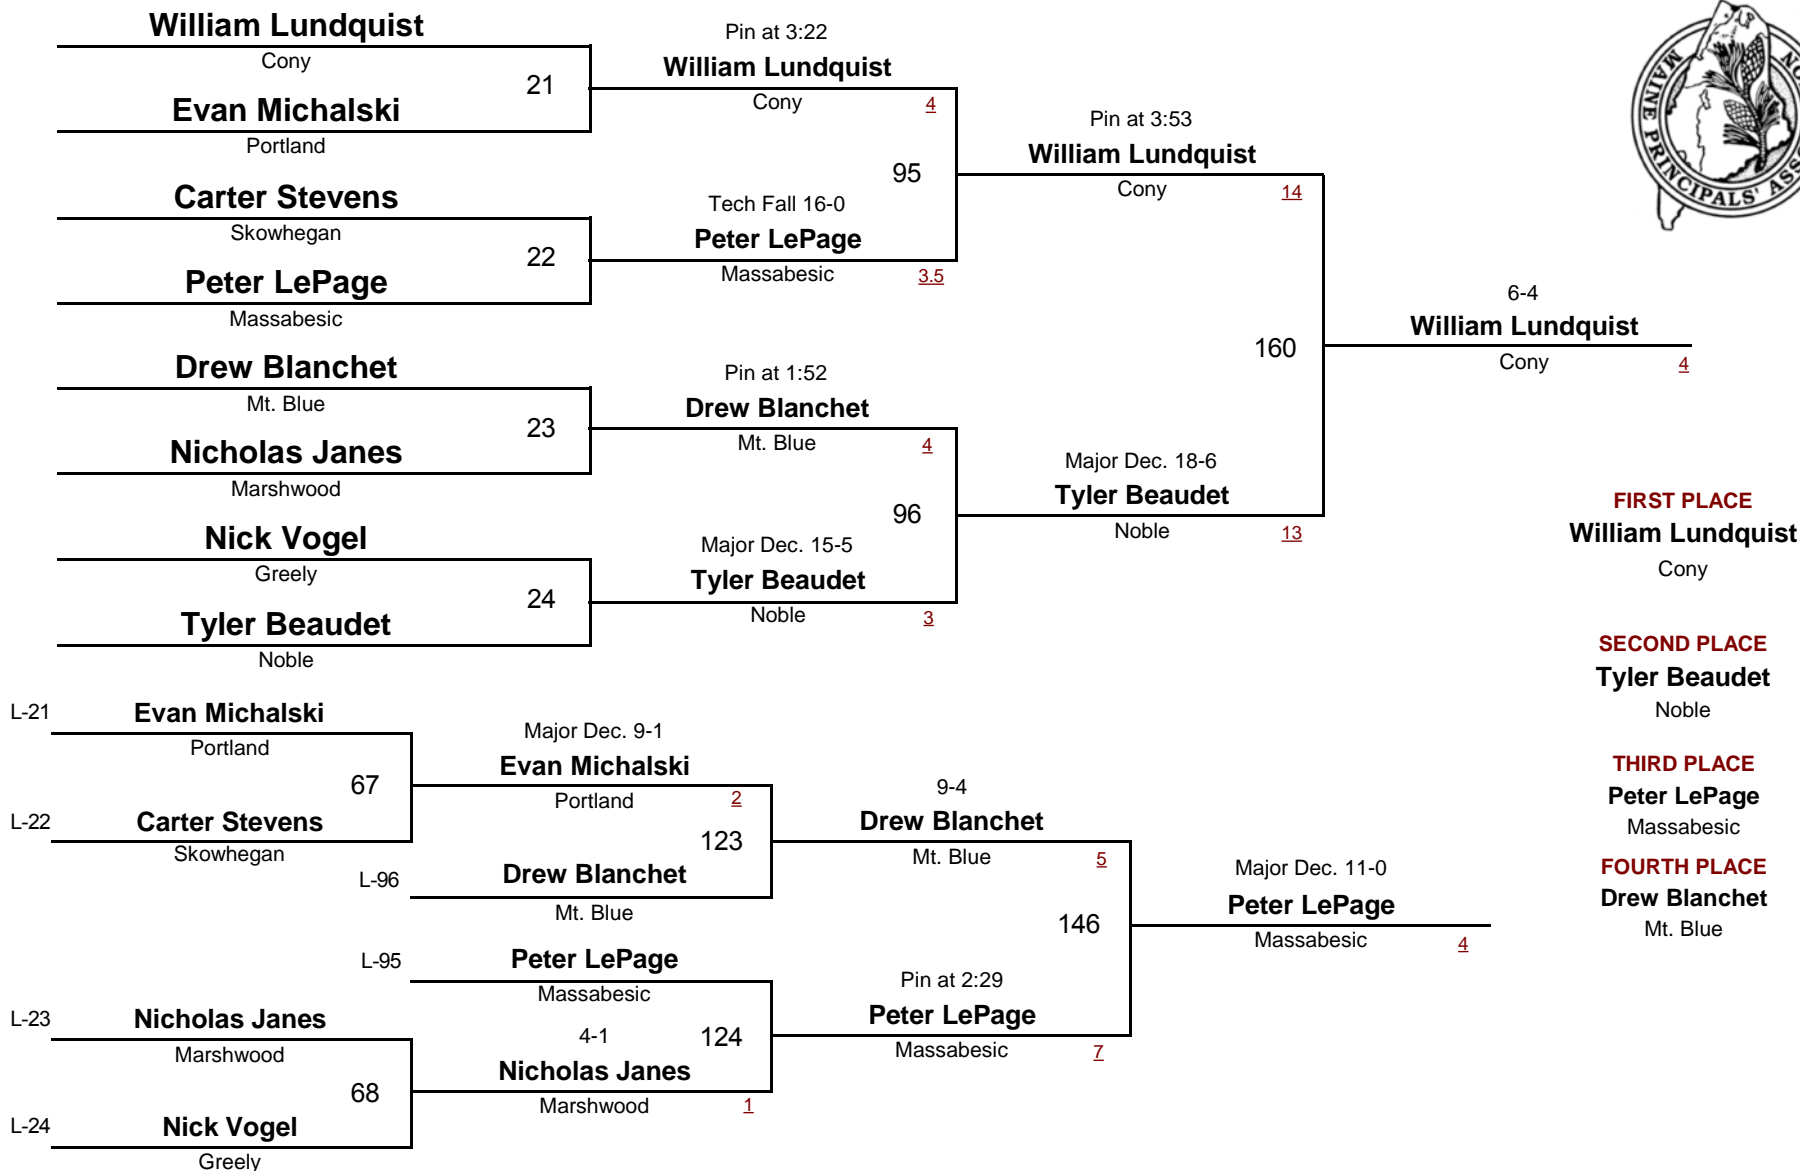

DIVISION

135

WEIGHT

Maine State Wrestling Championship - Class A - 2011

February 12, 2011