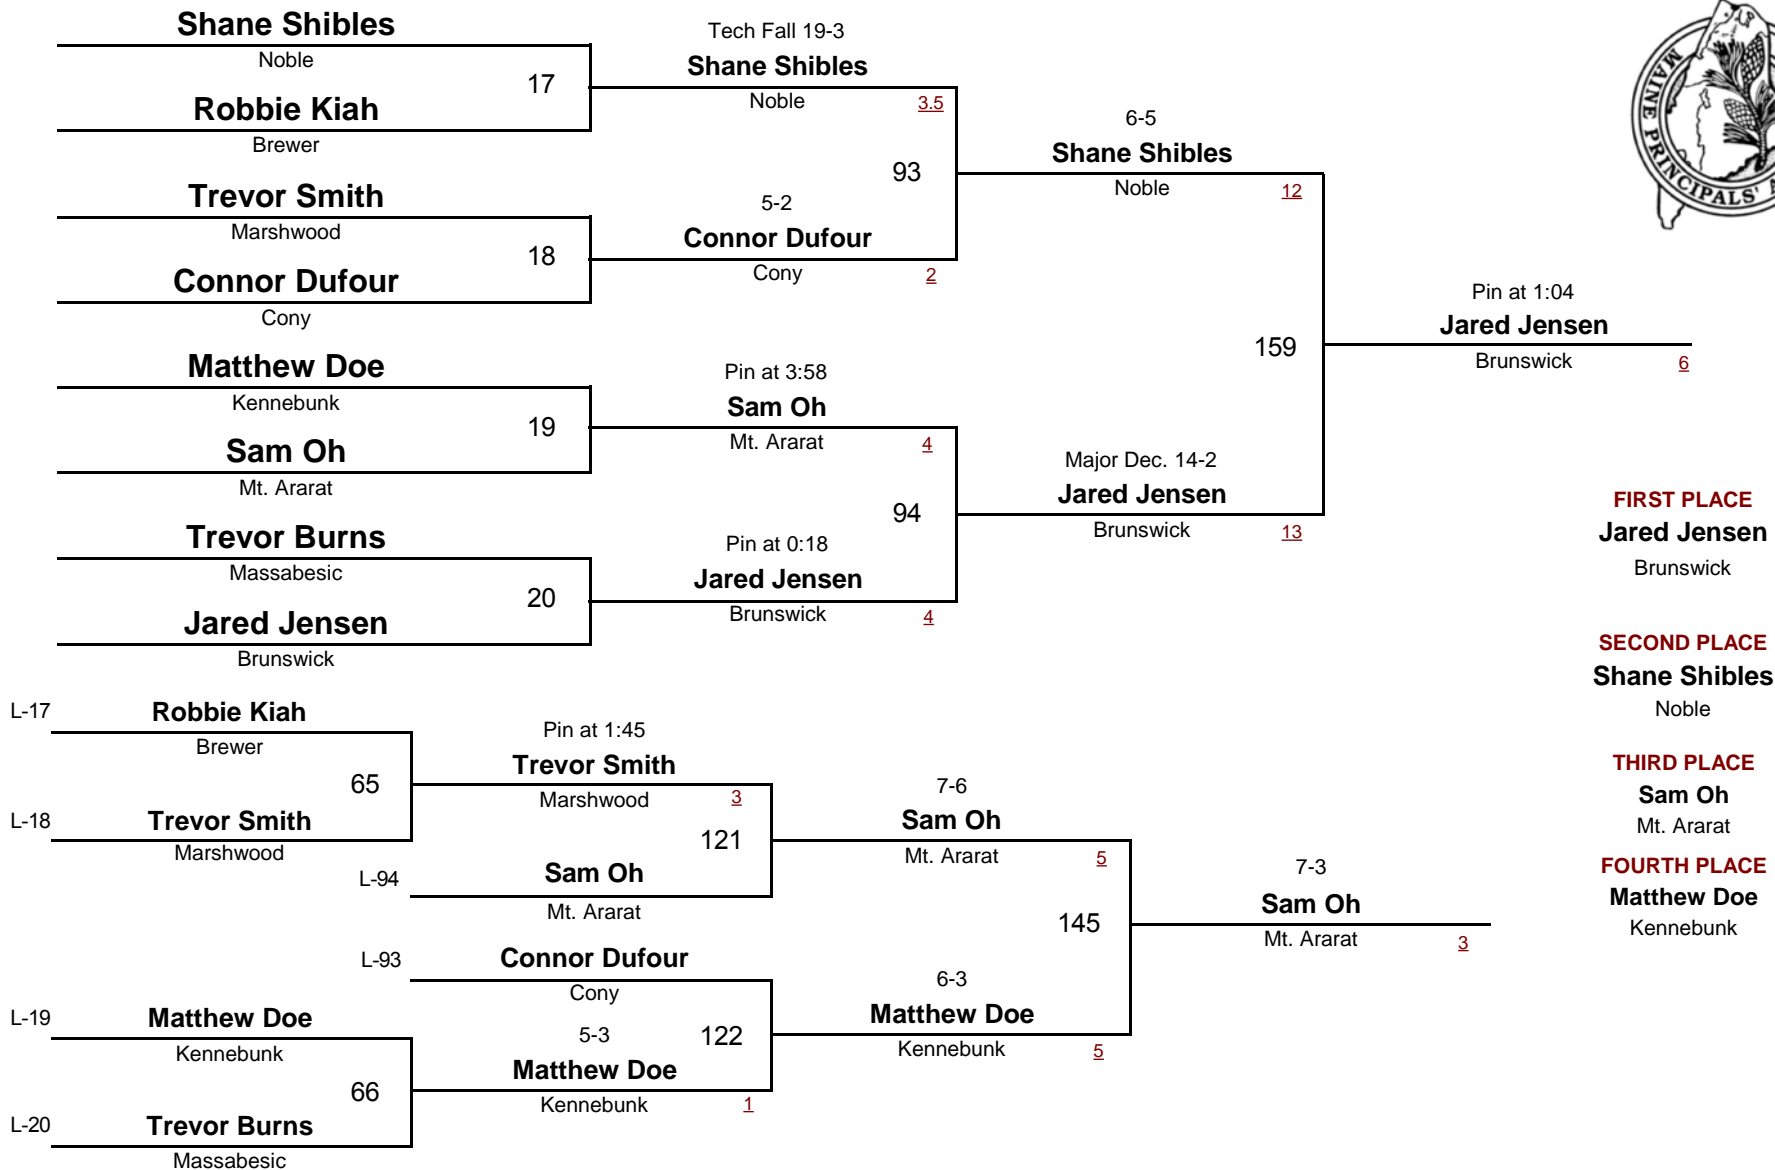

— **130**
DIVISION WEIGHT

Maine State Wrestling Championship - Class A - 2011

February 12, 2011