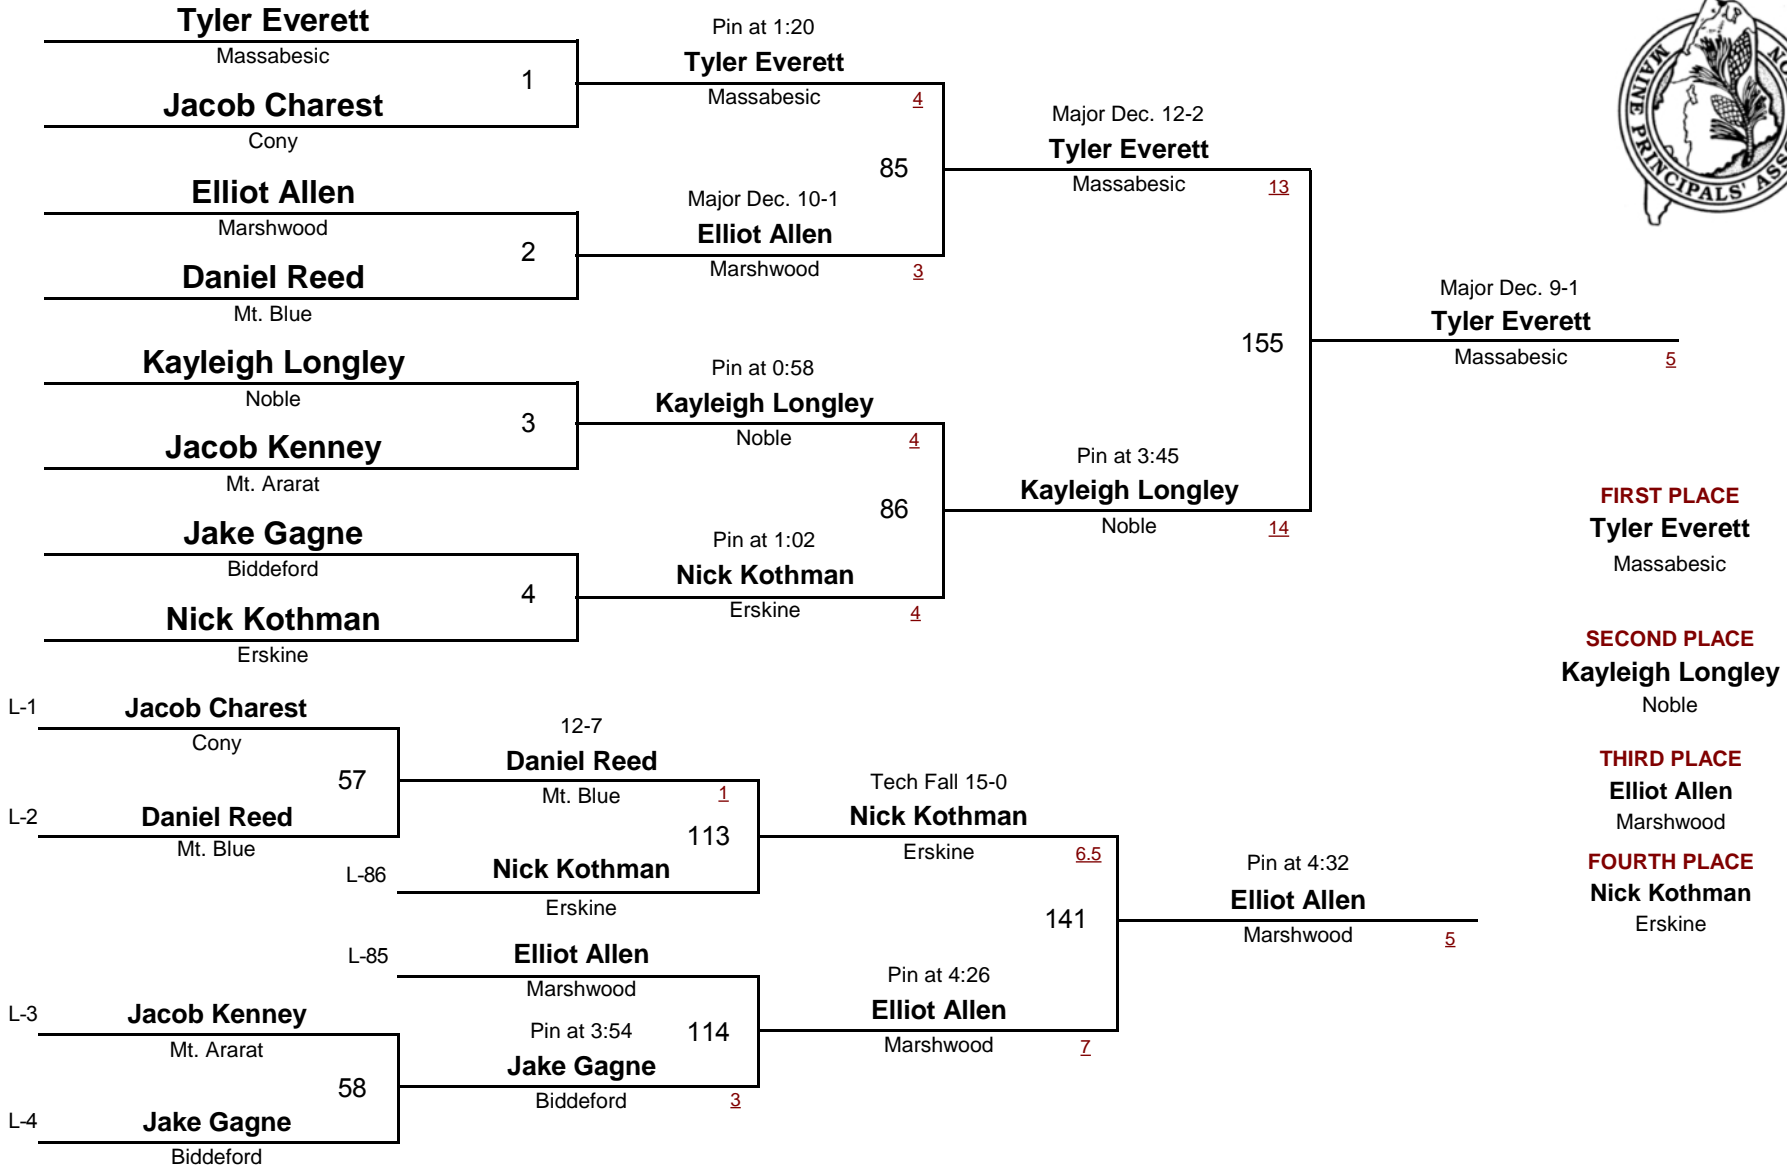

— 103
DIVISION WEIGHT

Maine State Wrestling Championship - Class A - 2011

February 12, 2011