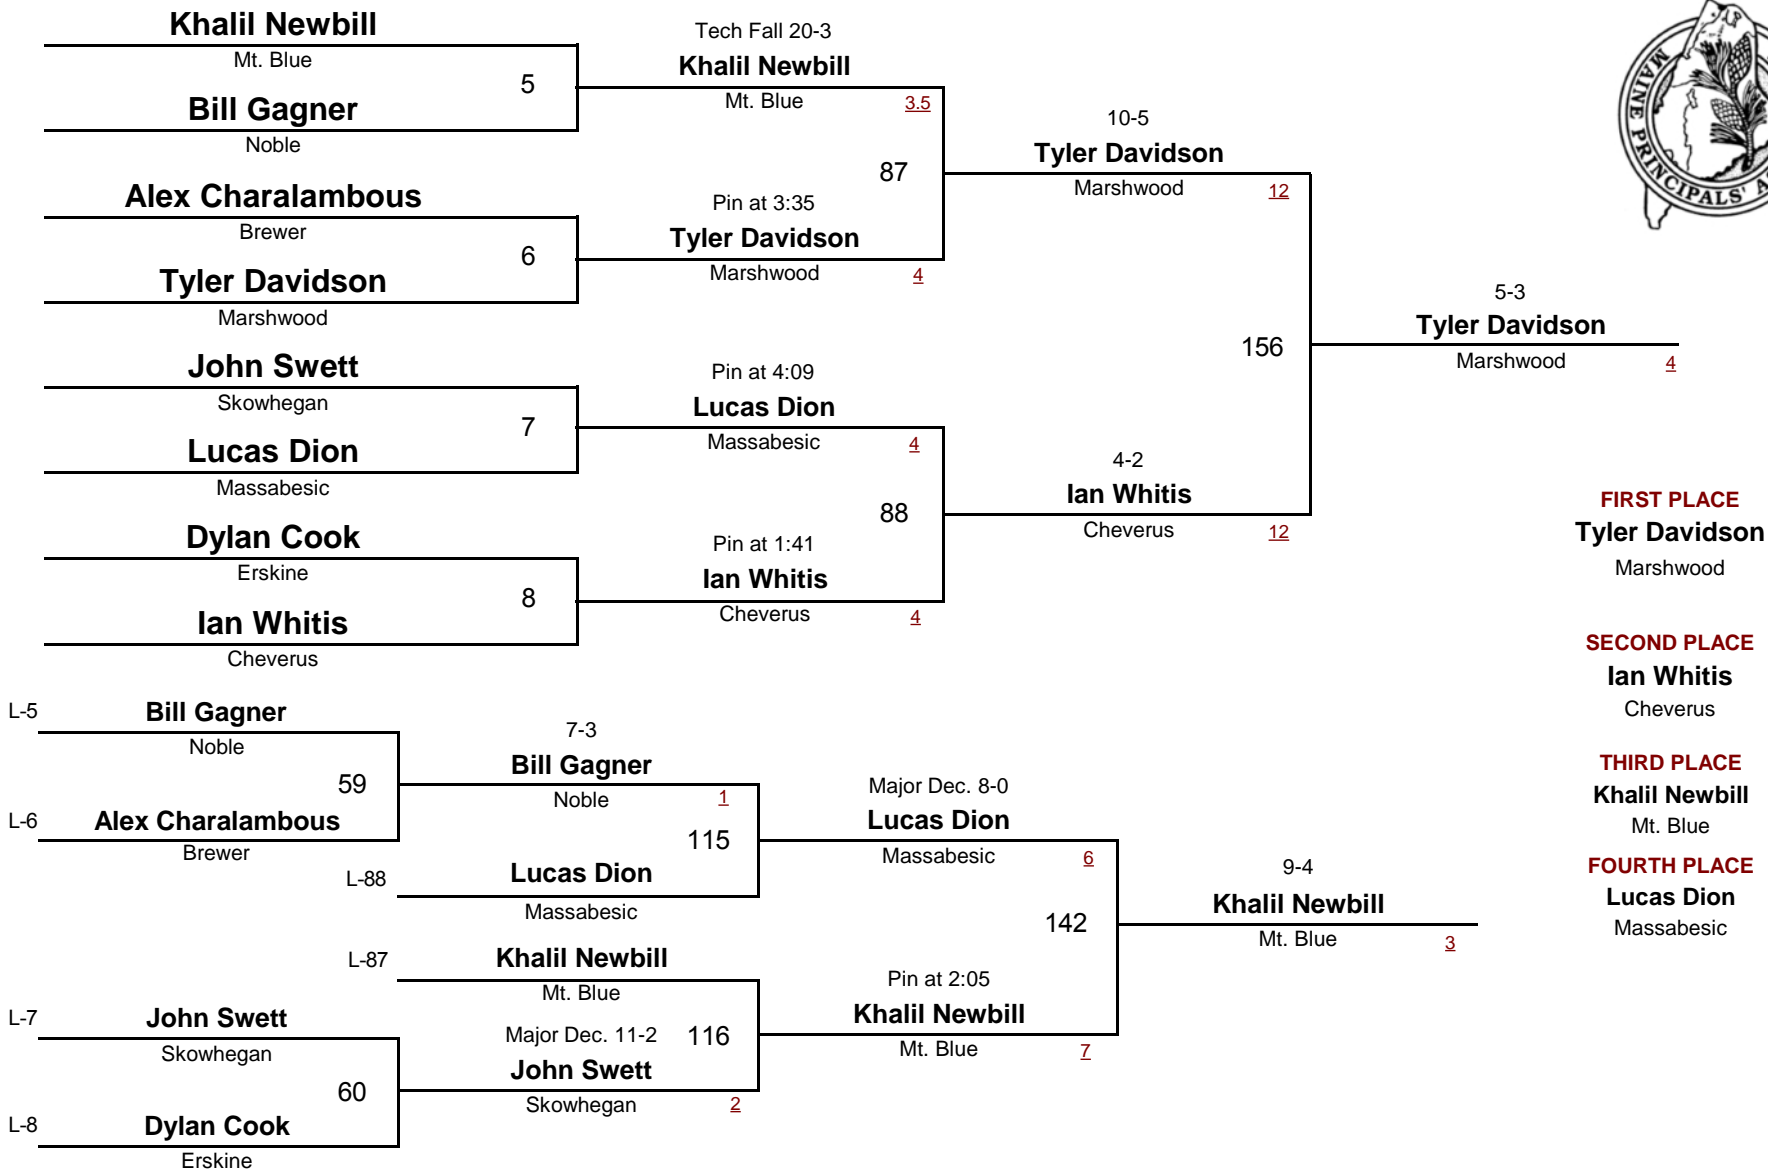

DIVISION

112

WEIGHT

Maine State Wrestling Championship - Class A - 2011

February 12, 2011