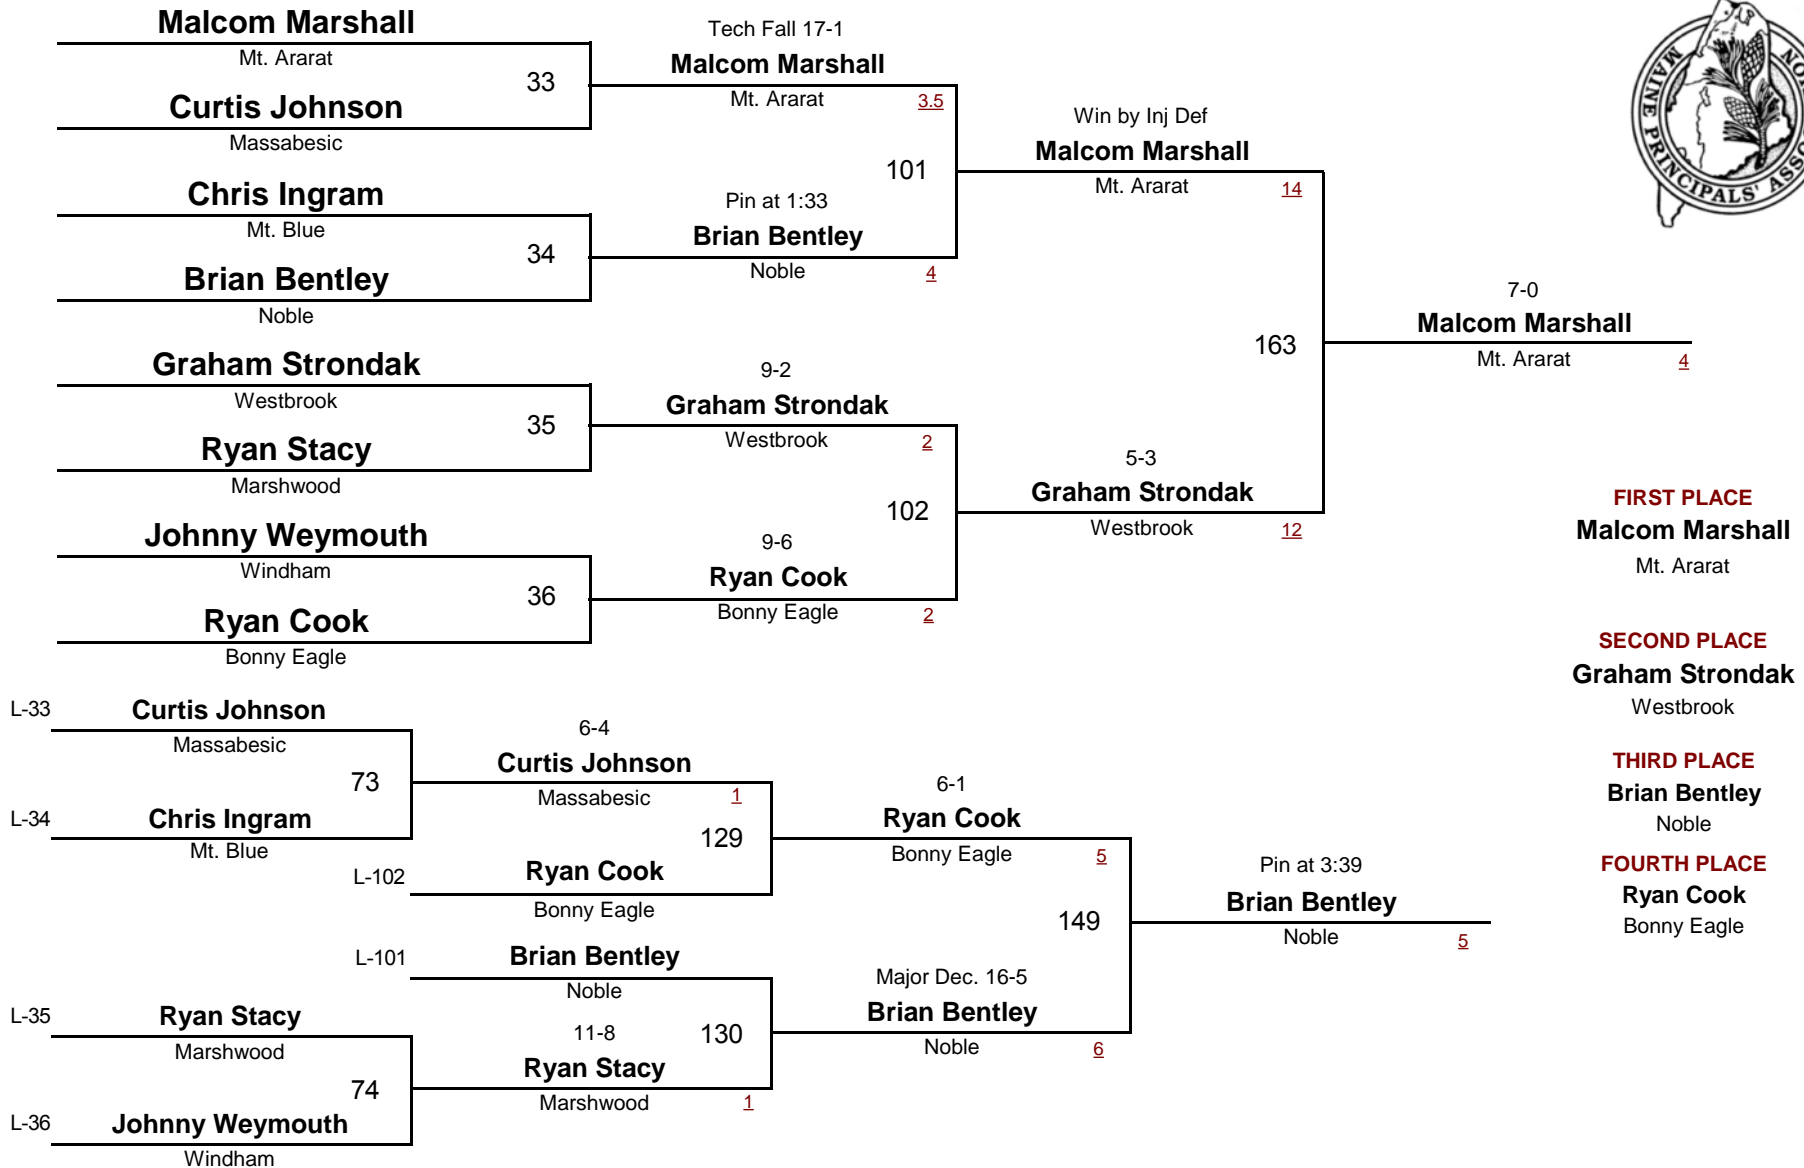

—
DIVISION   152
WEIGHT

Maine State Wrestling Championship - Class A - 2011

February 12, 2011