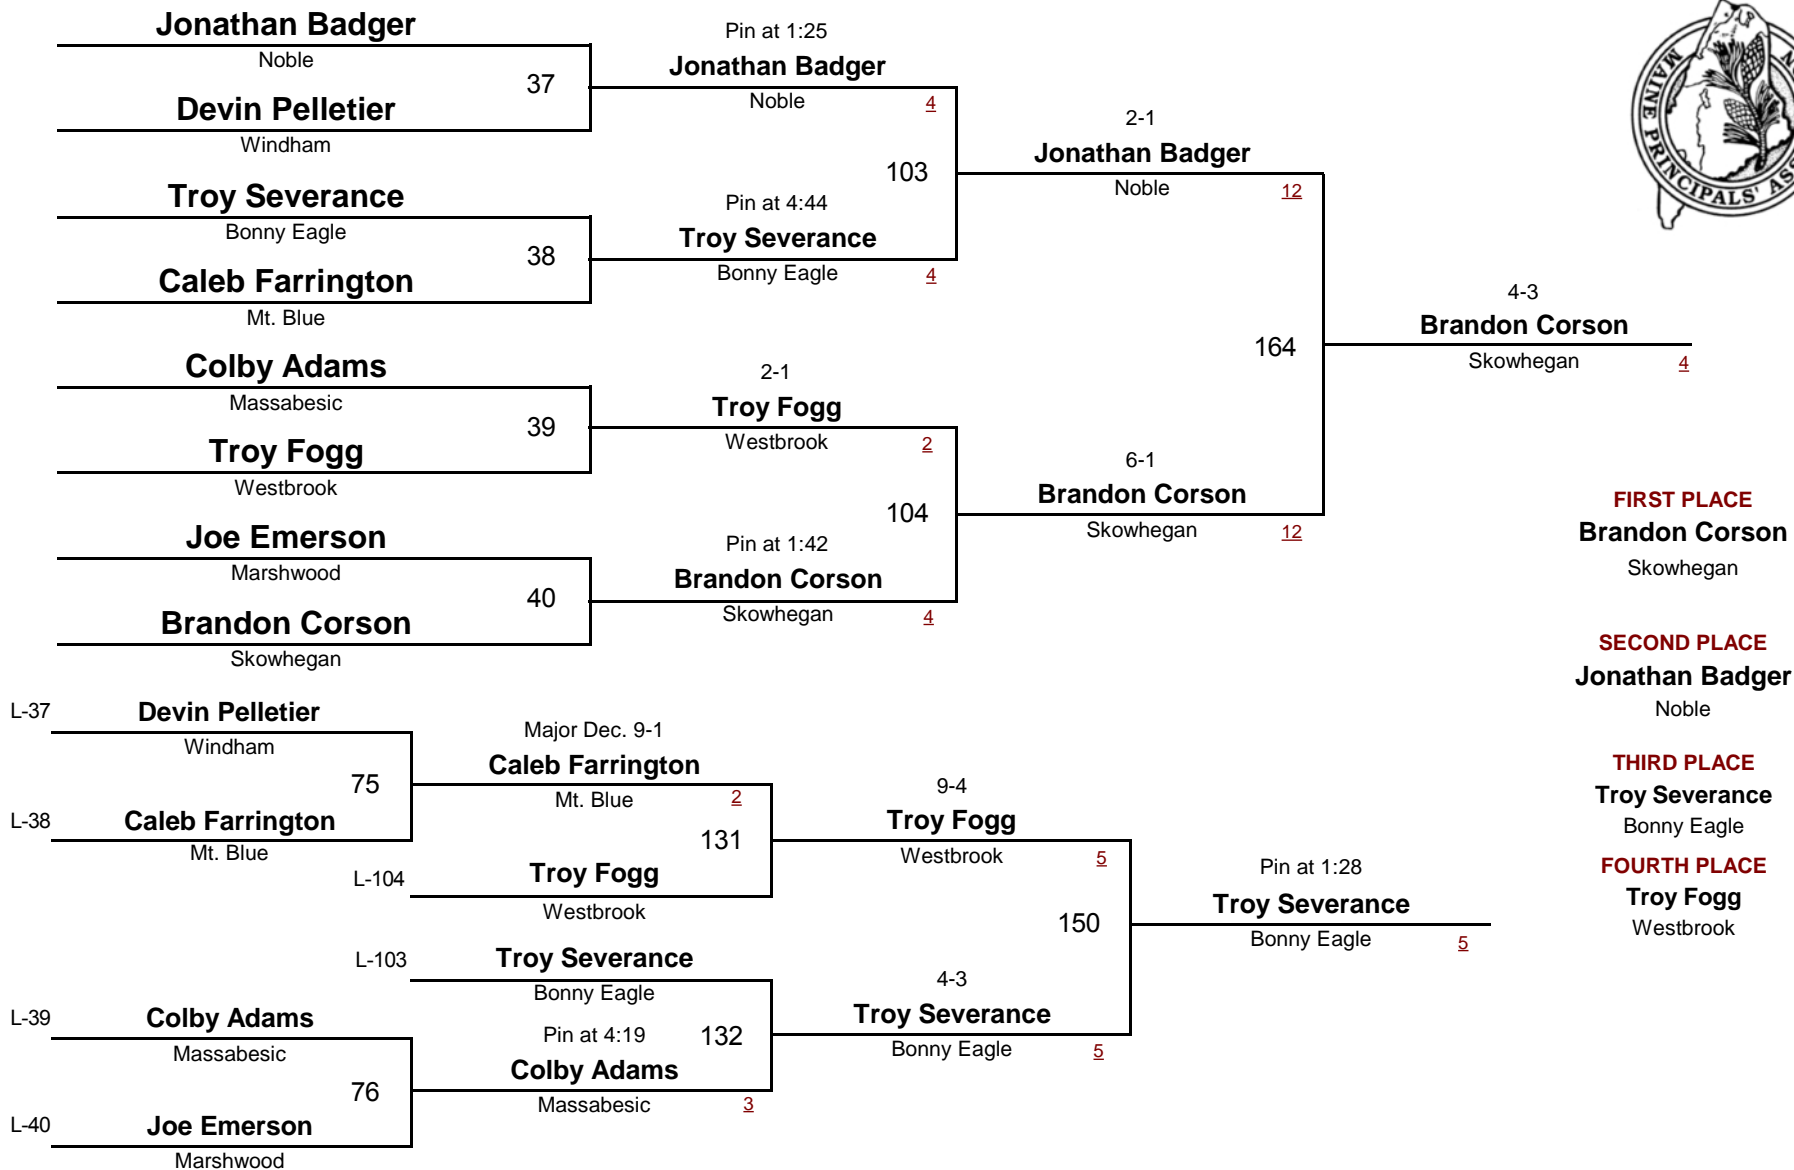

— **160**
DIVISION WEIGHT

Maine State Wrestling Championship - Class A - 2011

February 12, 2011