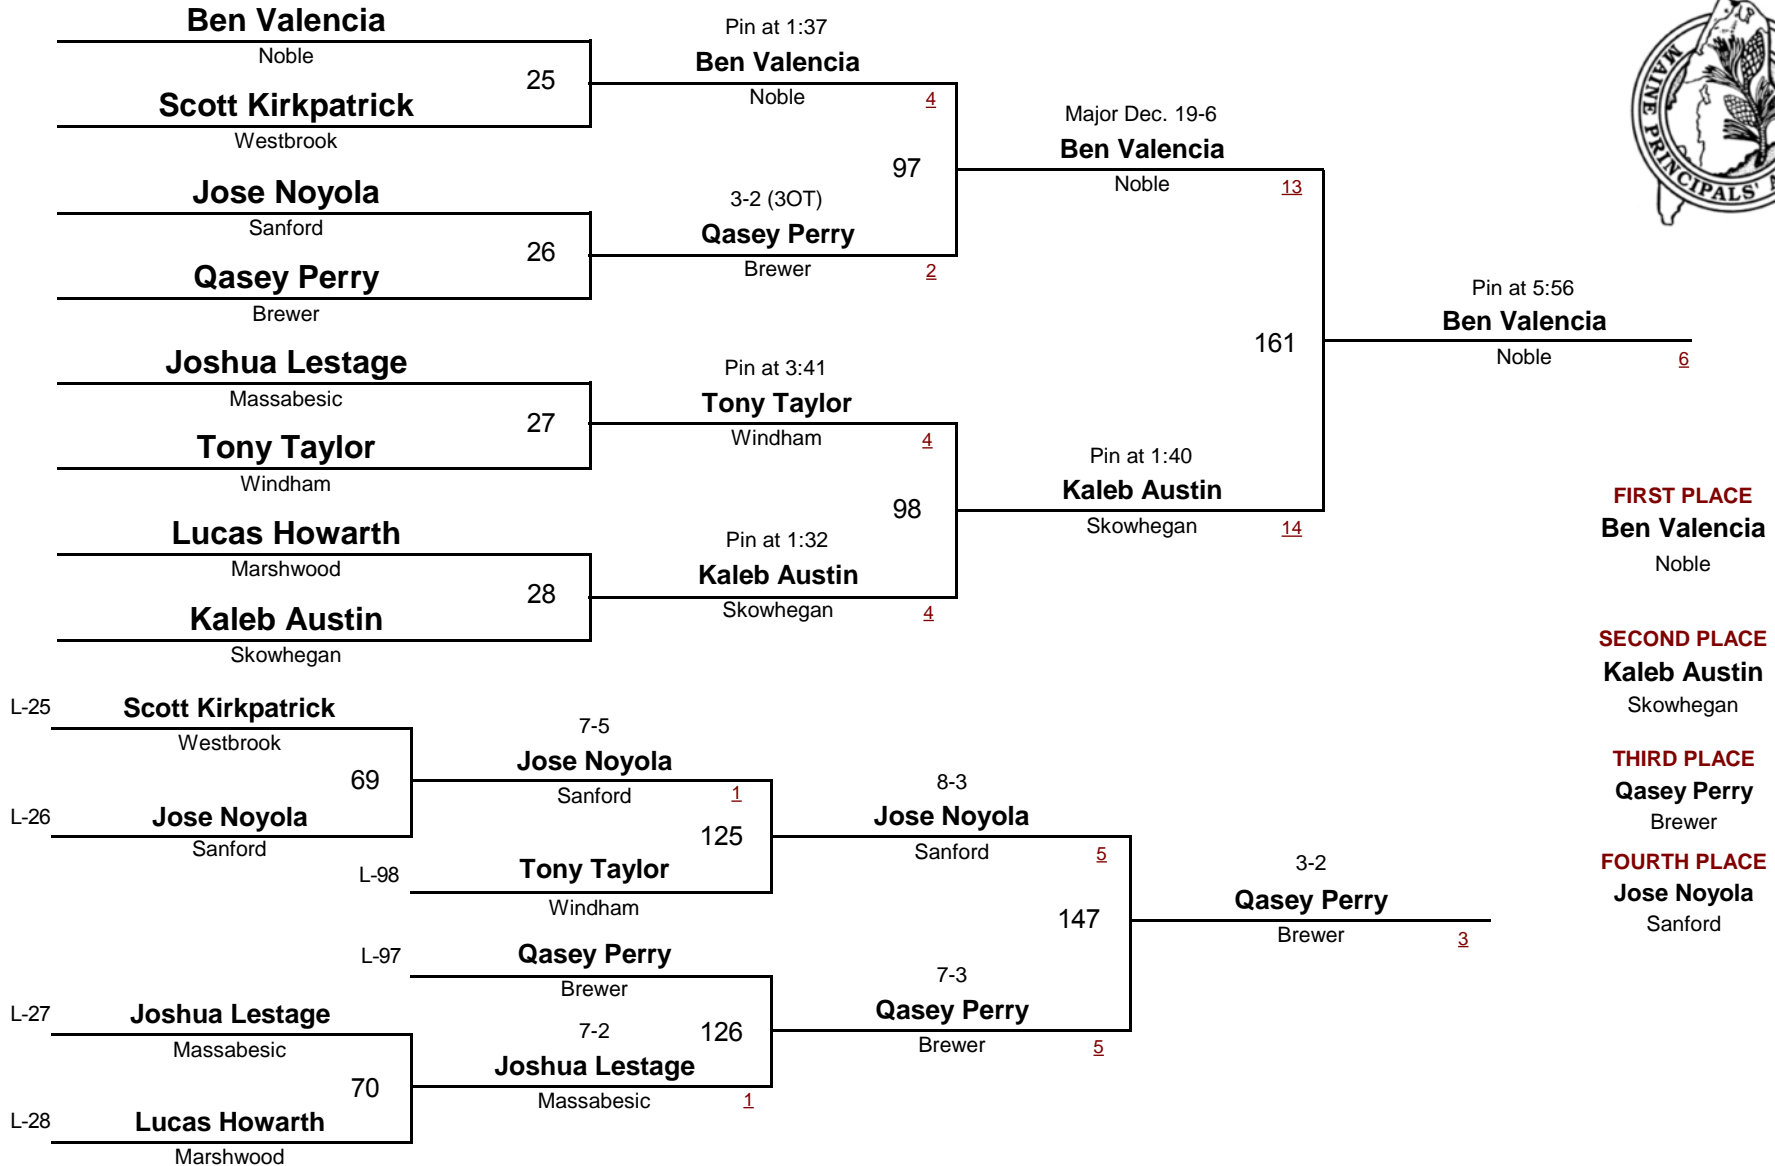

— DIVISION 140 WEIGHT

Maine State Wrestling Championship - Class A - 2011

February 12, 2011