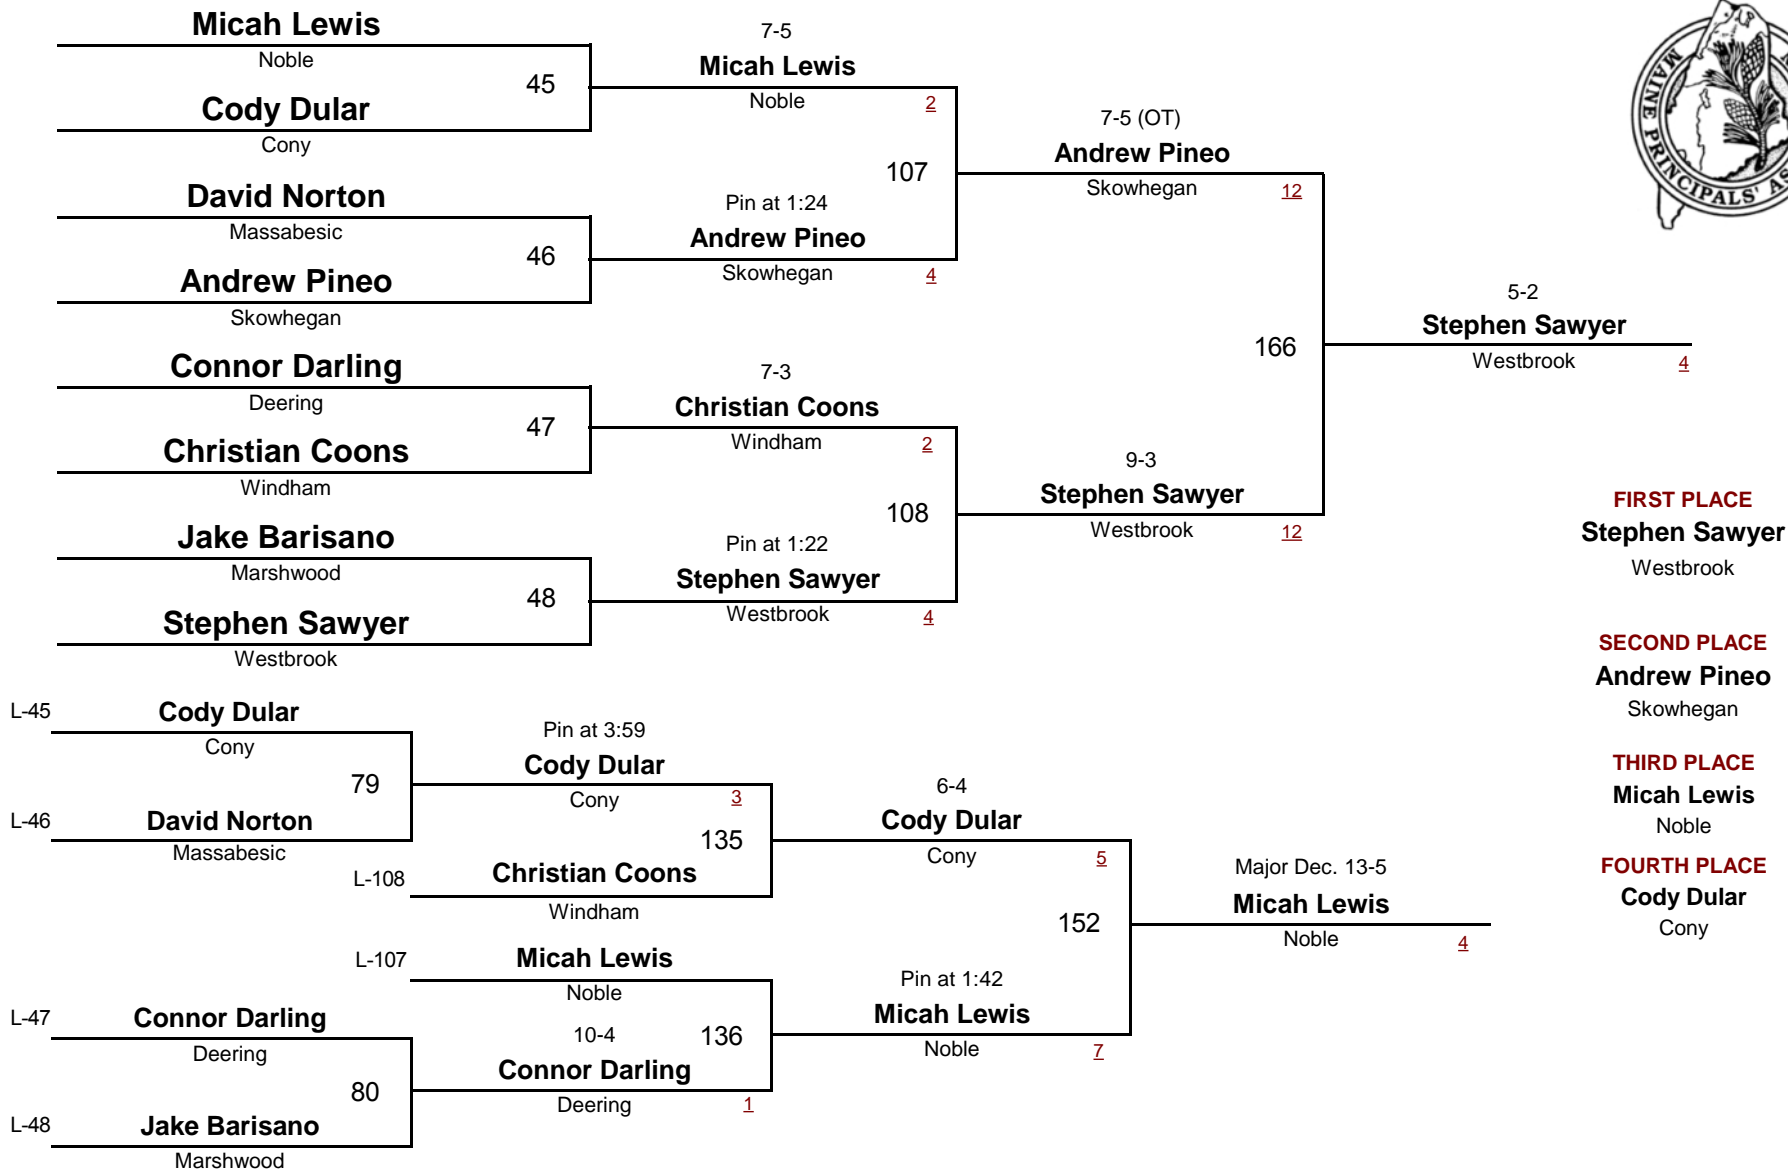

— DIVISION 189 WEIGHT

Maine State Wrestling Championship - Class A - 2011

February 12, 2011

FIRST PLACE
Stephen Sawyer
Westbrook

SECOND PLACE
Andrew Pineo
Skowhegan

THIRD PLACE
Micah Lewis
Noble

FOURTH PLACE
Cody Dular
Cony