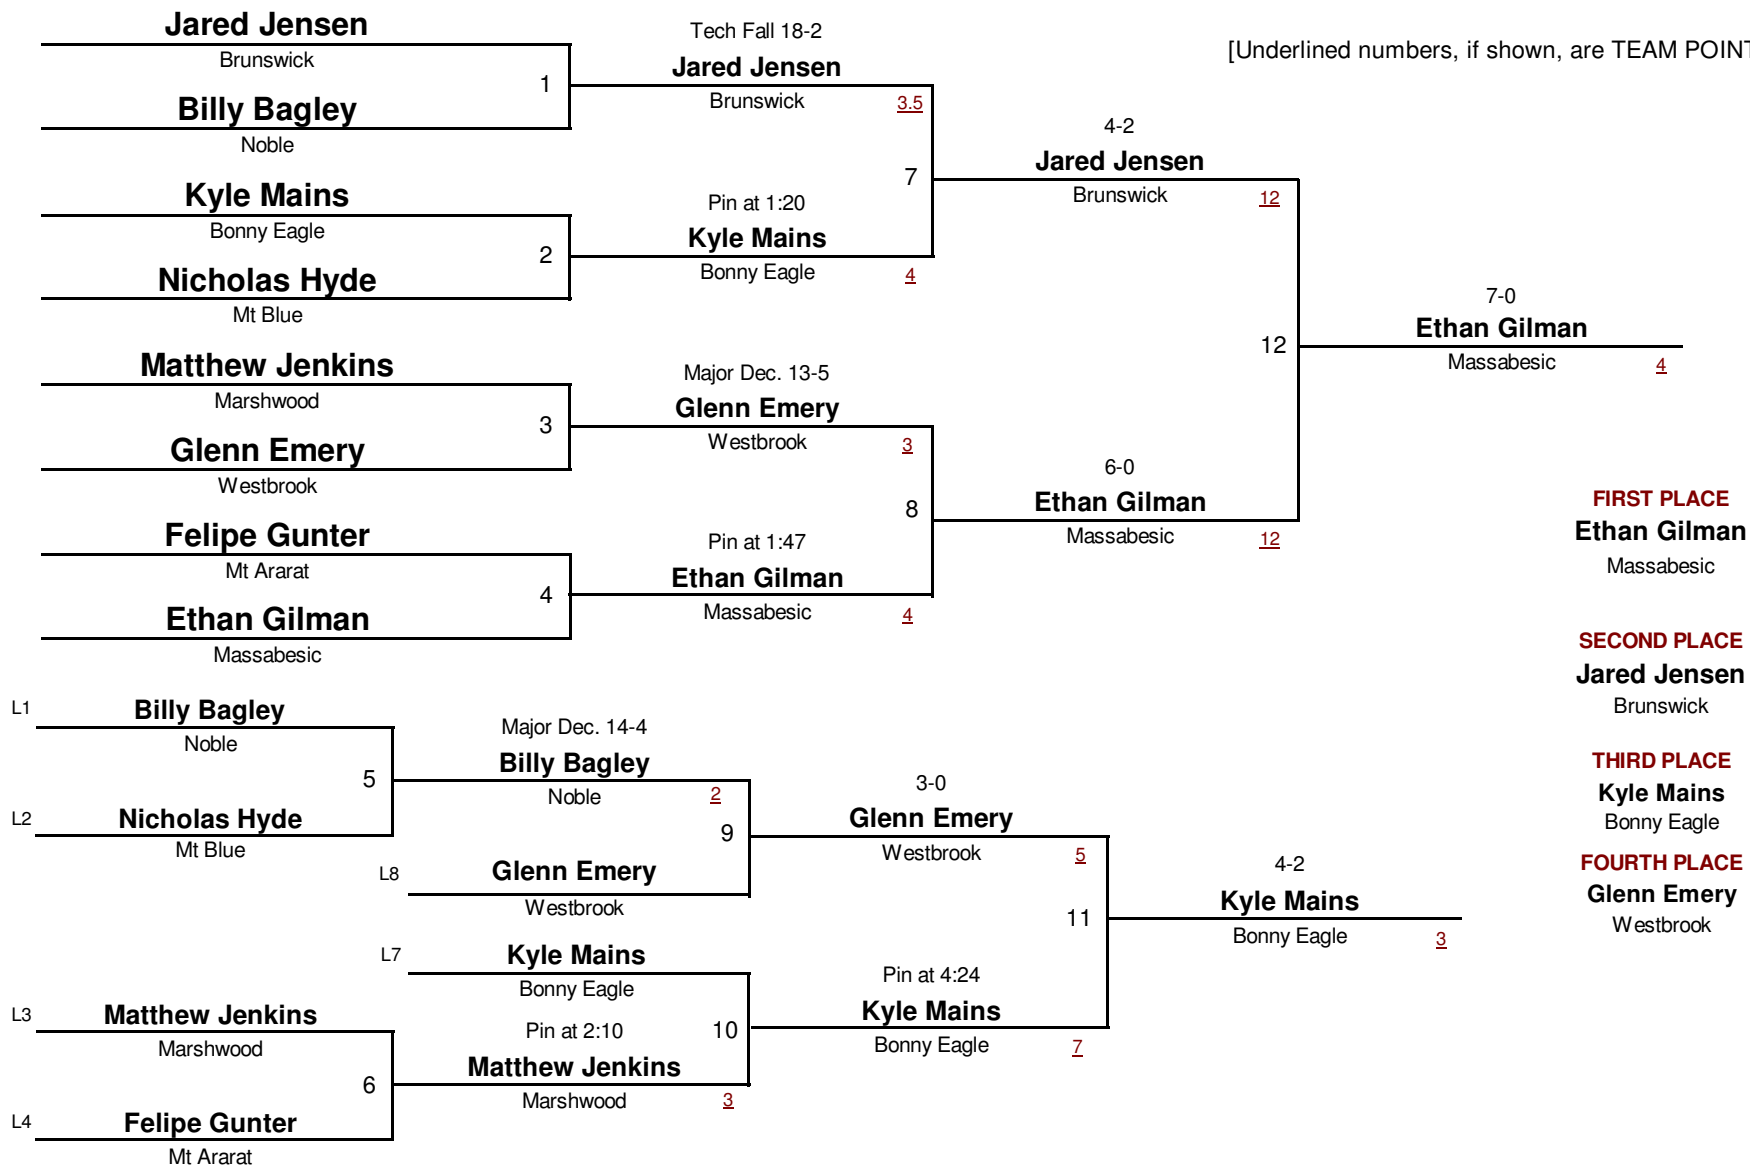

HIGH SCHOOL

119.0

Maine High School Class A State Championships 2010

DIVISION

WEIGHT

February 13, 2010

[Underlined numbers, if shown, are TEAM POINTS]