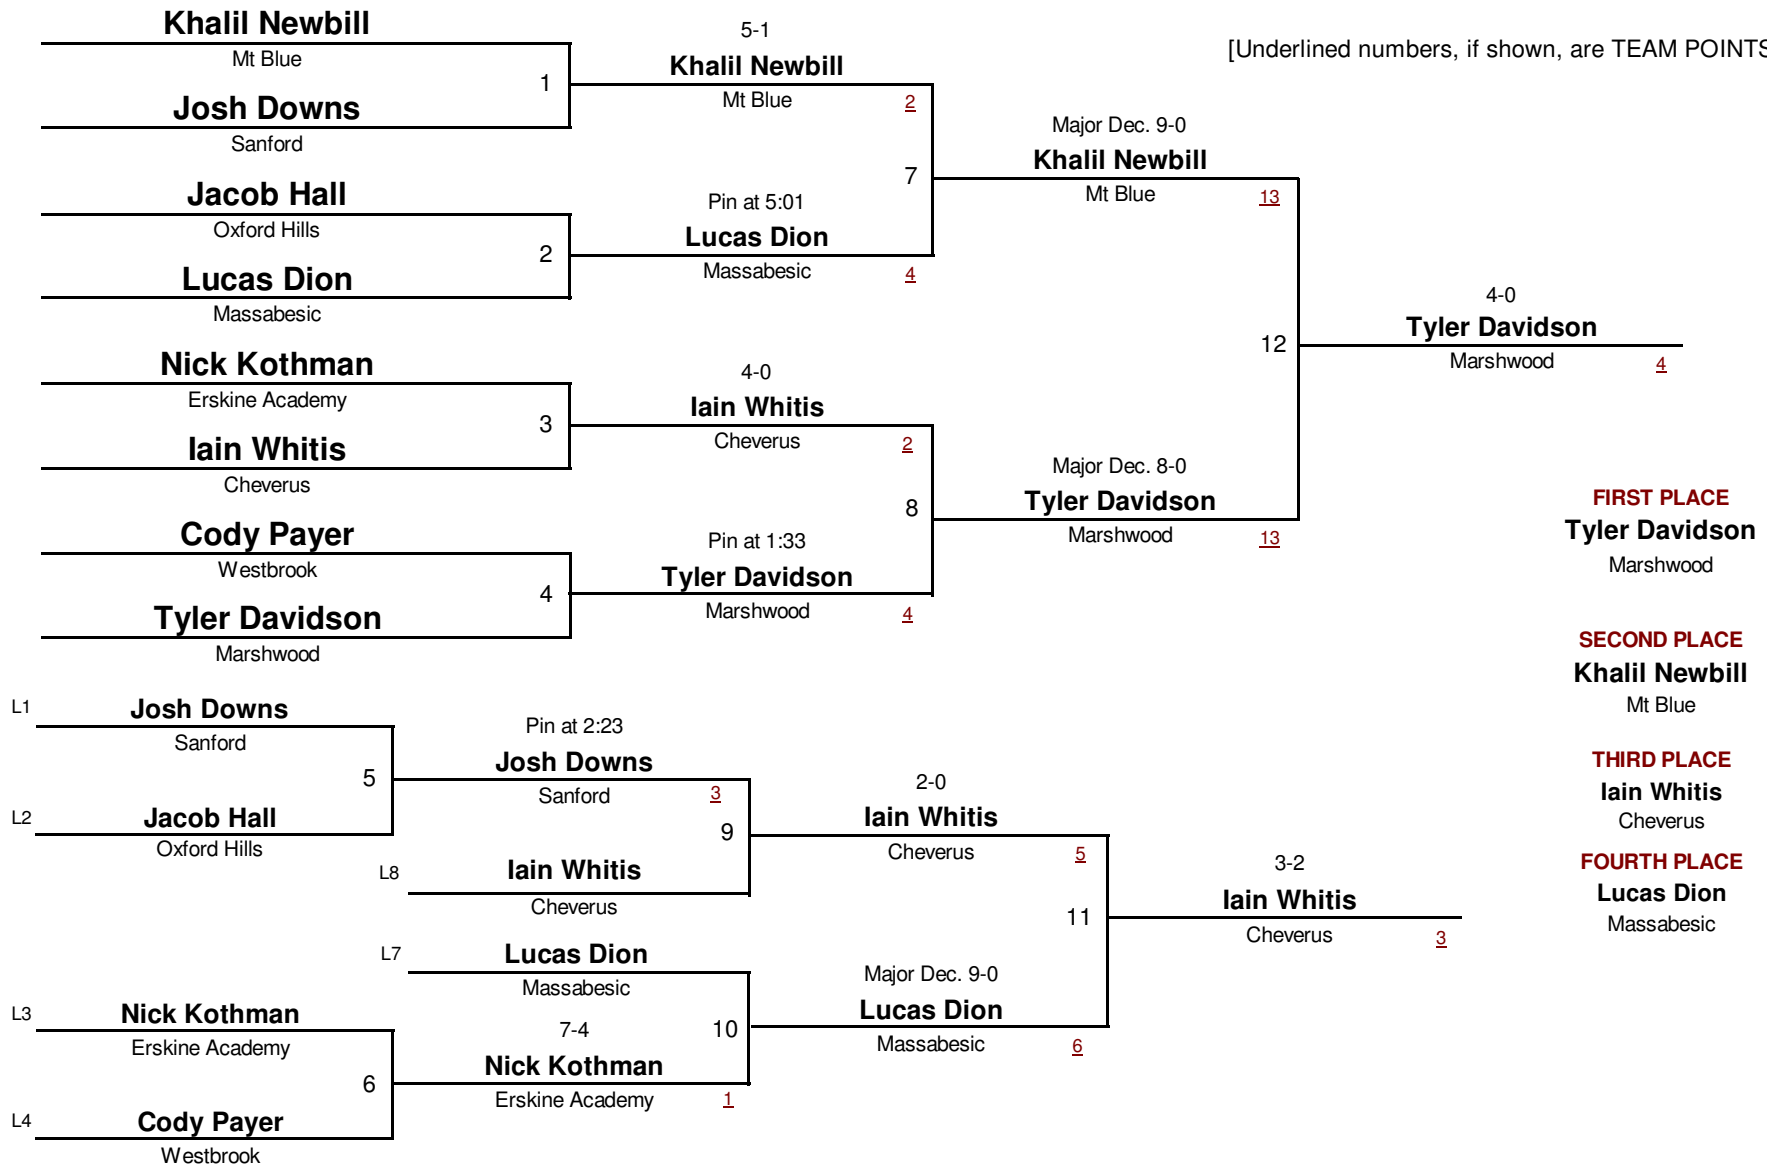

HIGH SCHOOL

103.0 #

Maine High School Class A State Championships 2010

DIVISION

WEIGHT

February 13, 2010

[Underlined numbers, if shown, are TEAM POINTS]

HIGH SCHOOL