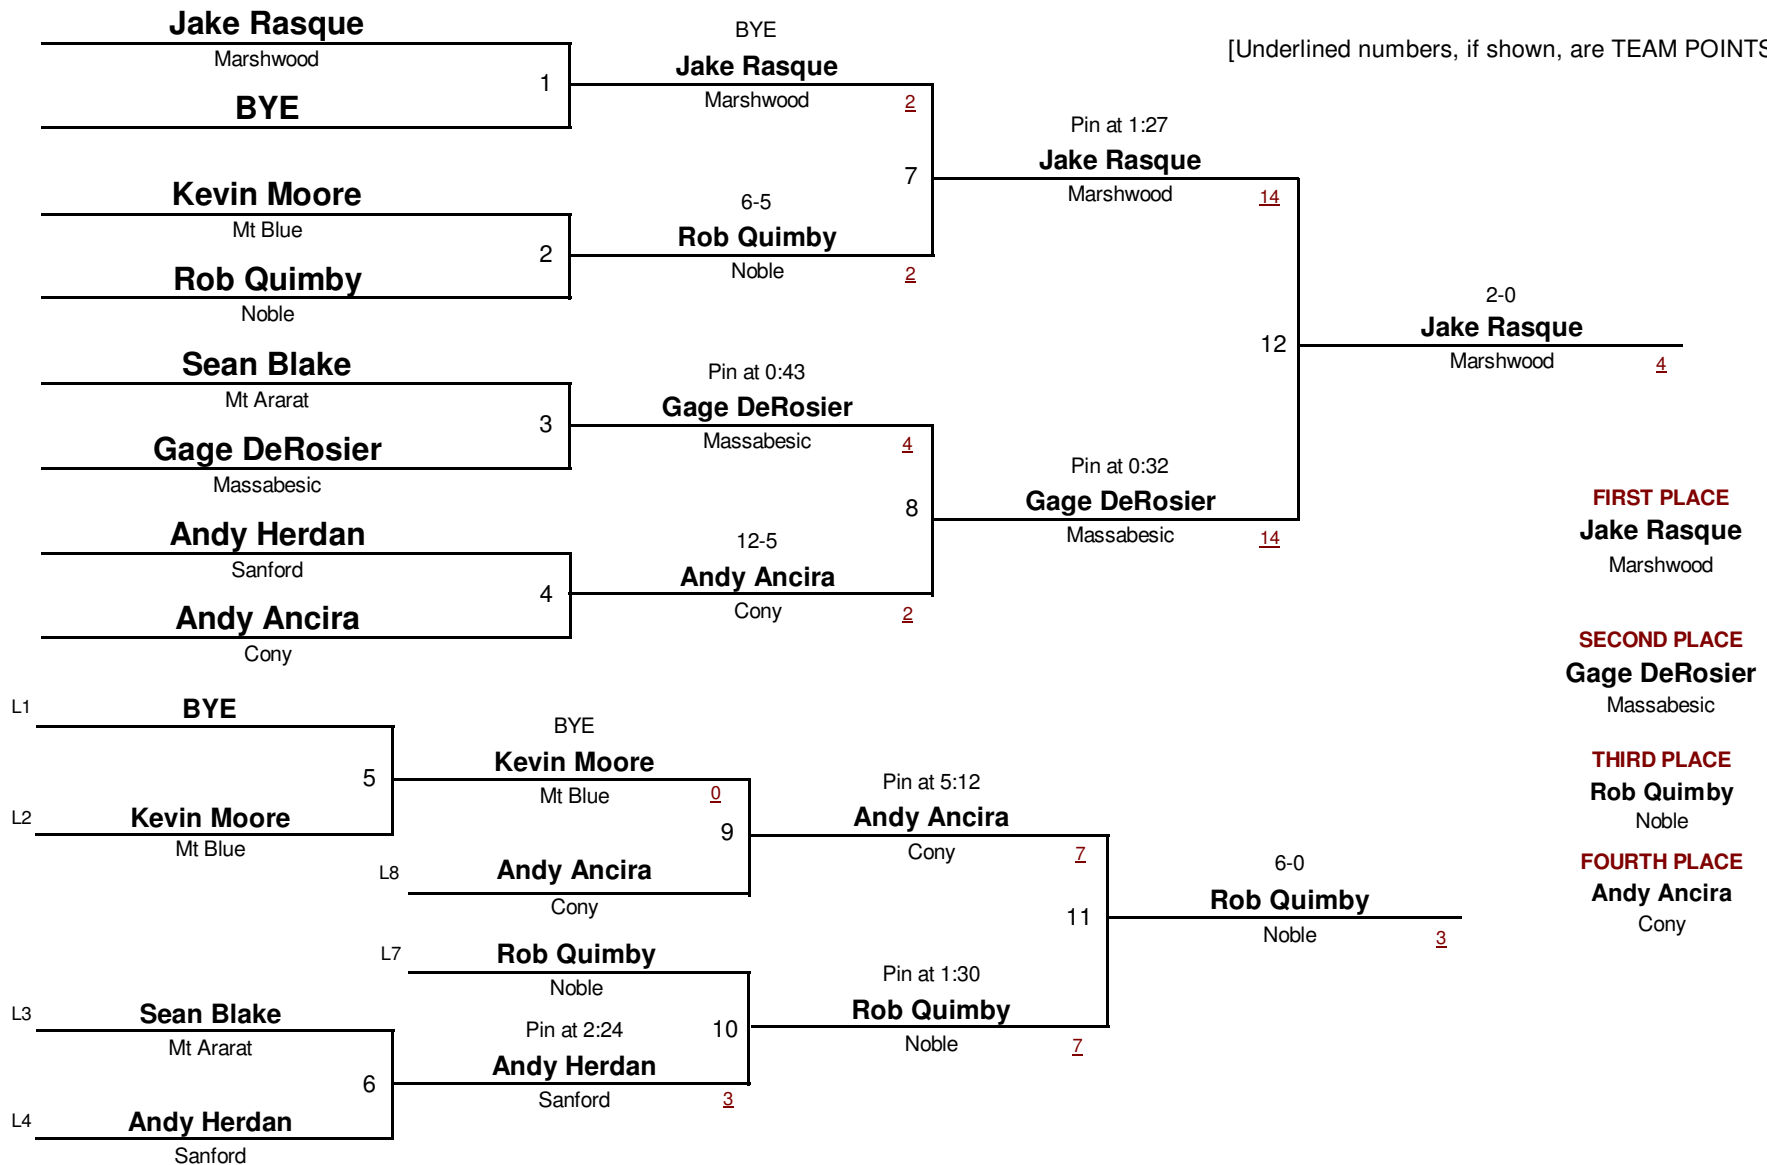

112.0 #

Maine High School Class A State Championships 2010

DIVISION

WEIGHT

February 13, 2010

[Underlined numbers, if shown, are TEAM POINTS]

HIGH SCHOOL

119.0