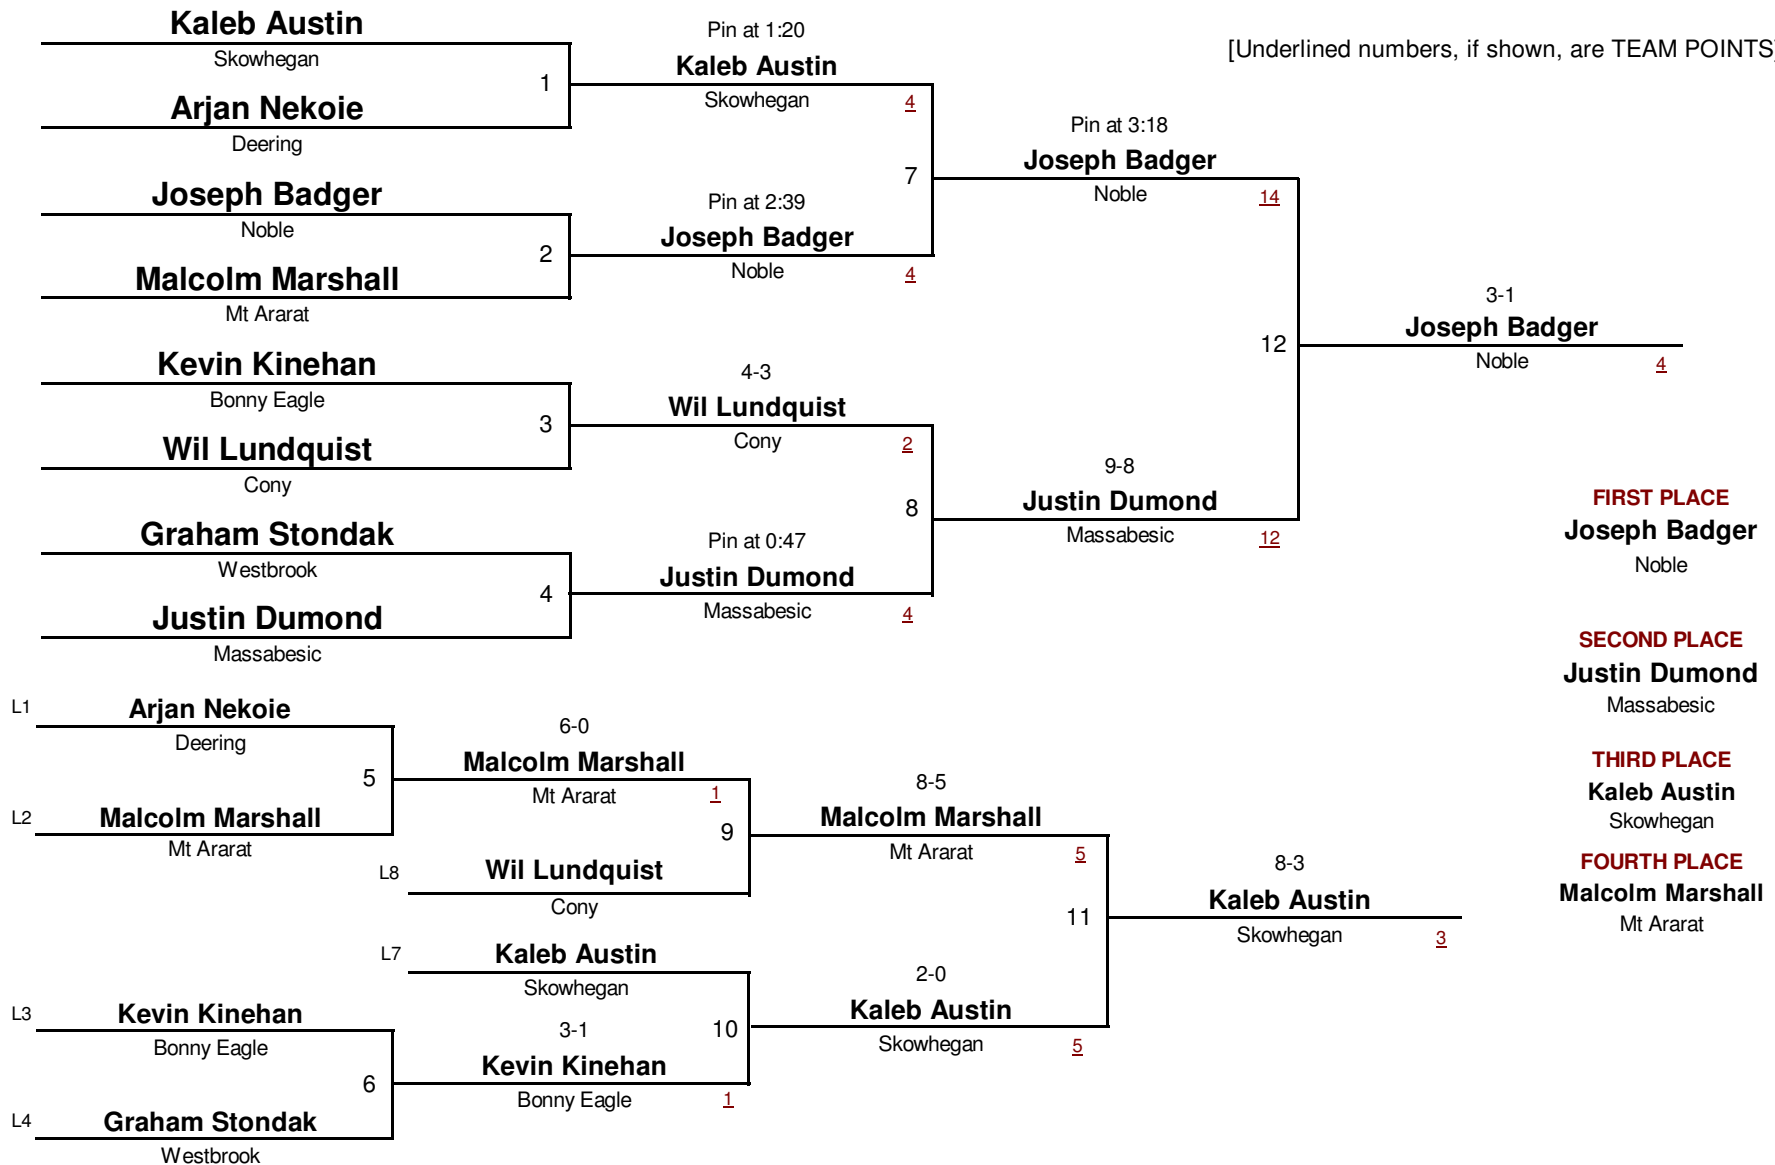

HIGH SCHOOL

140.0 #

Maine High School Class A State Championships 2010

DIVISION

WEIGHT

February 13, 2010

[Underlined numbers, if shown, are TEAM POINTS]