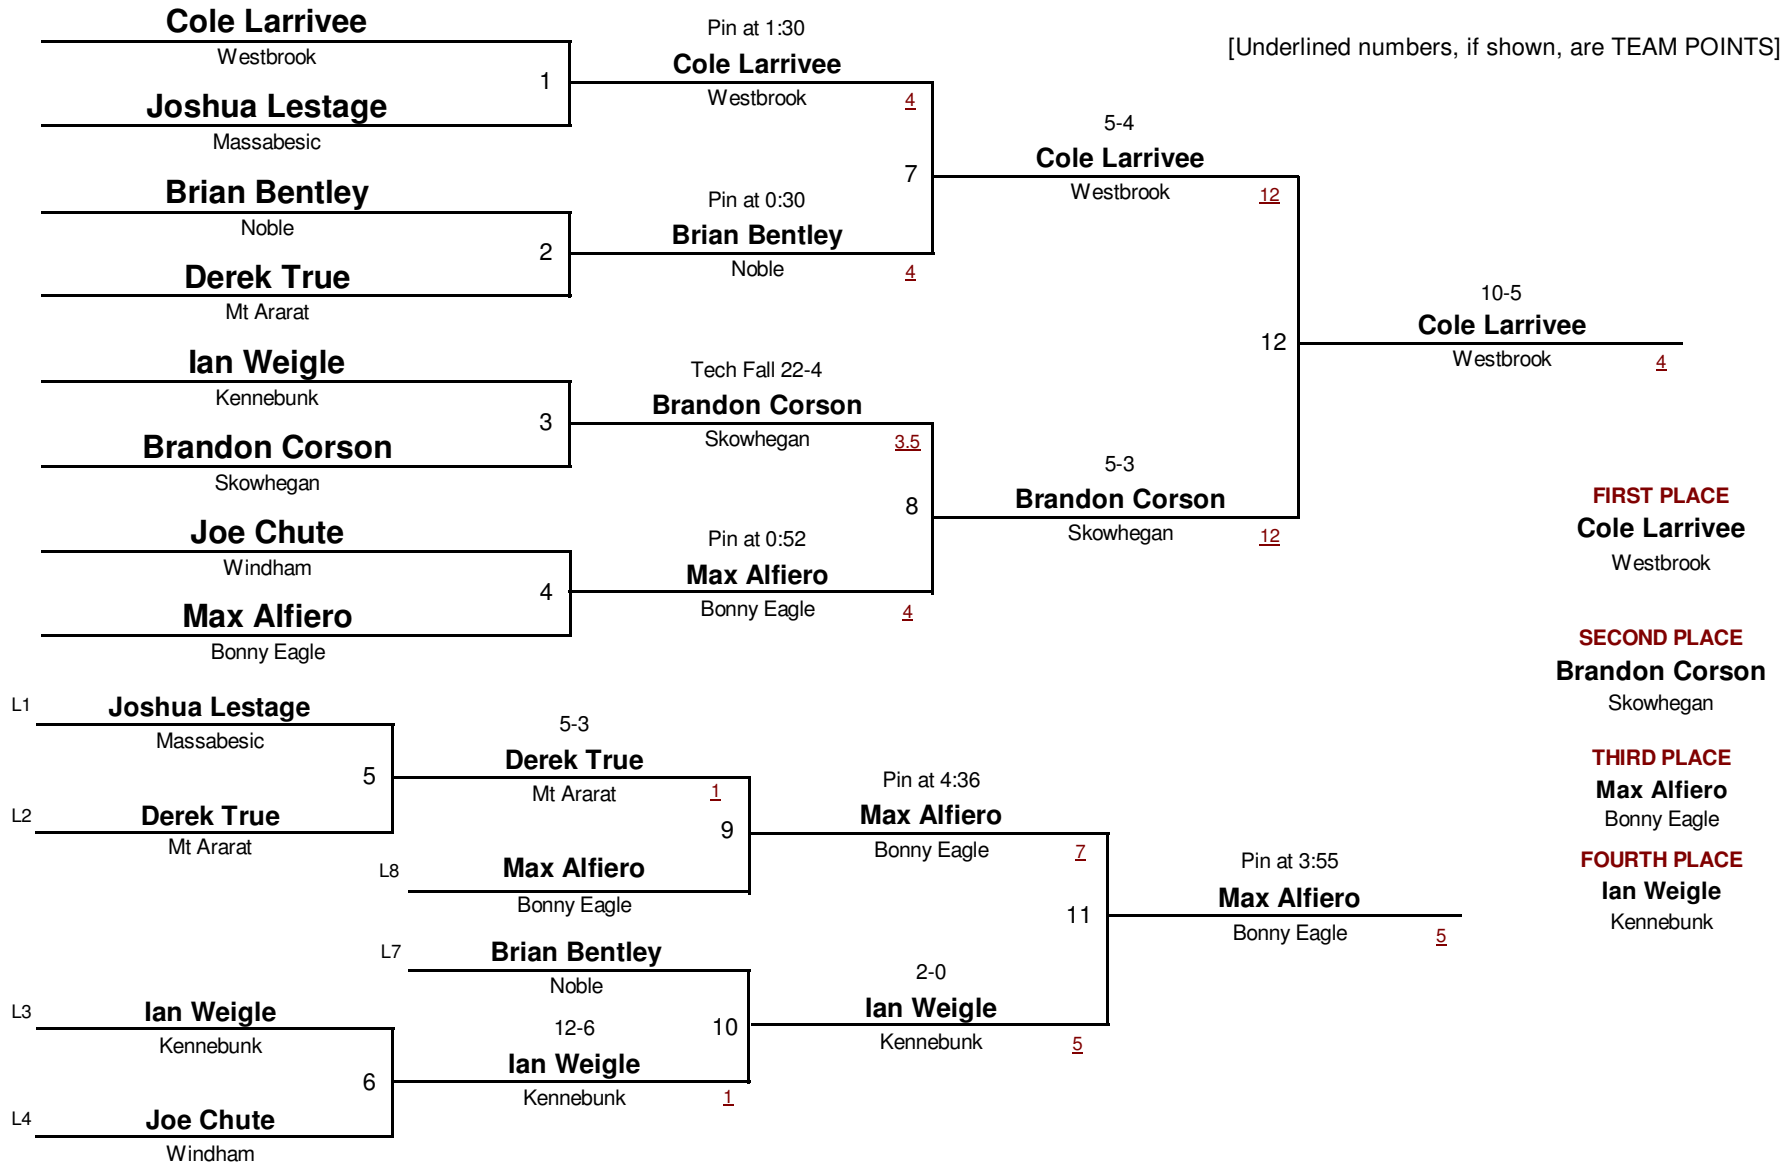

HIGH SCHOOL

152.0

Maine High School Class A State Championships 2010

DIVISION

WEIGHT

February 13, 2010

[Underlined numbers, if shown, are TEAM POINTS]