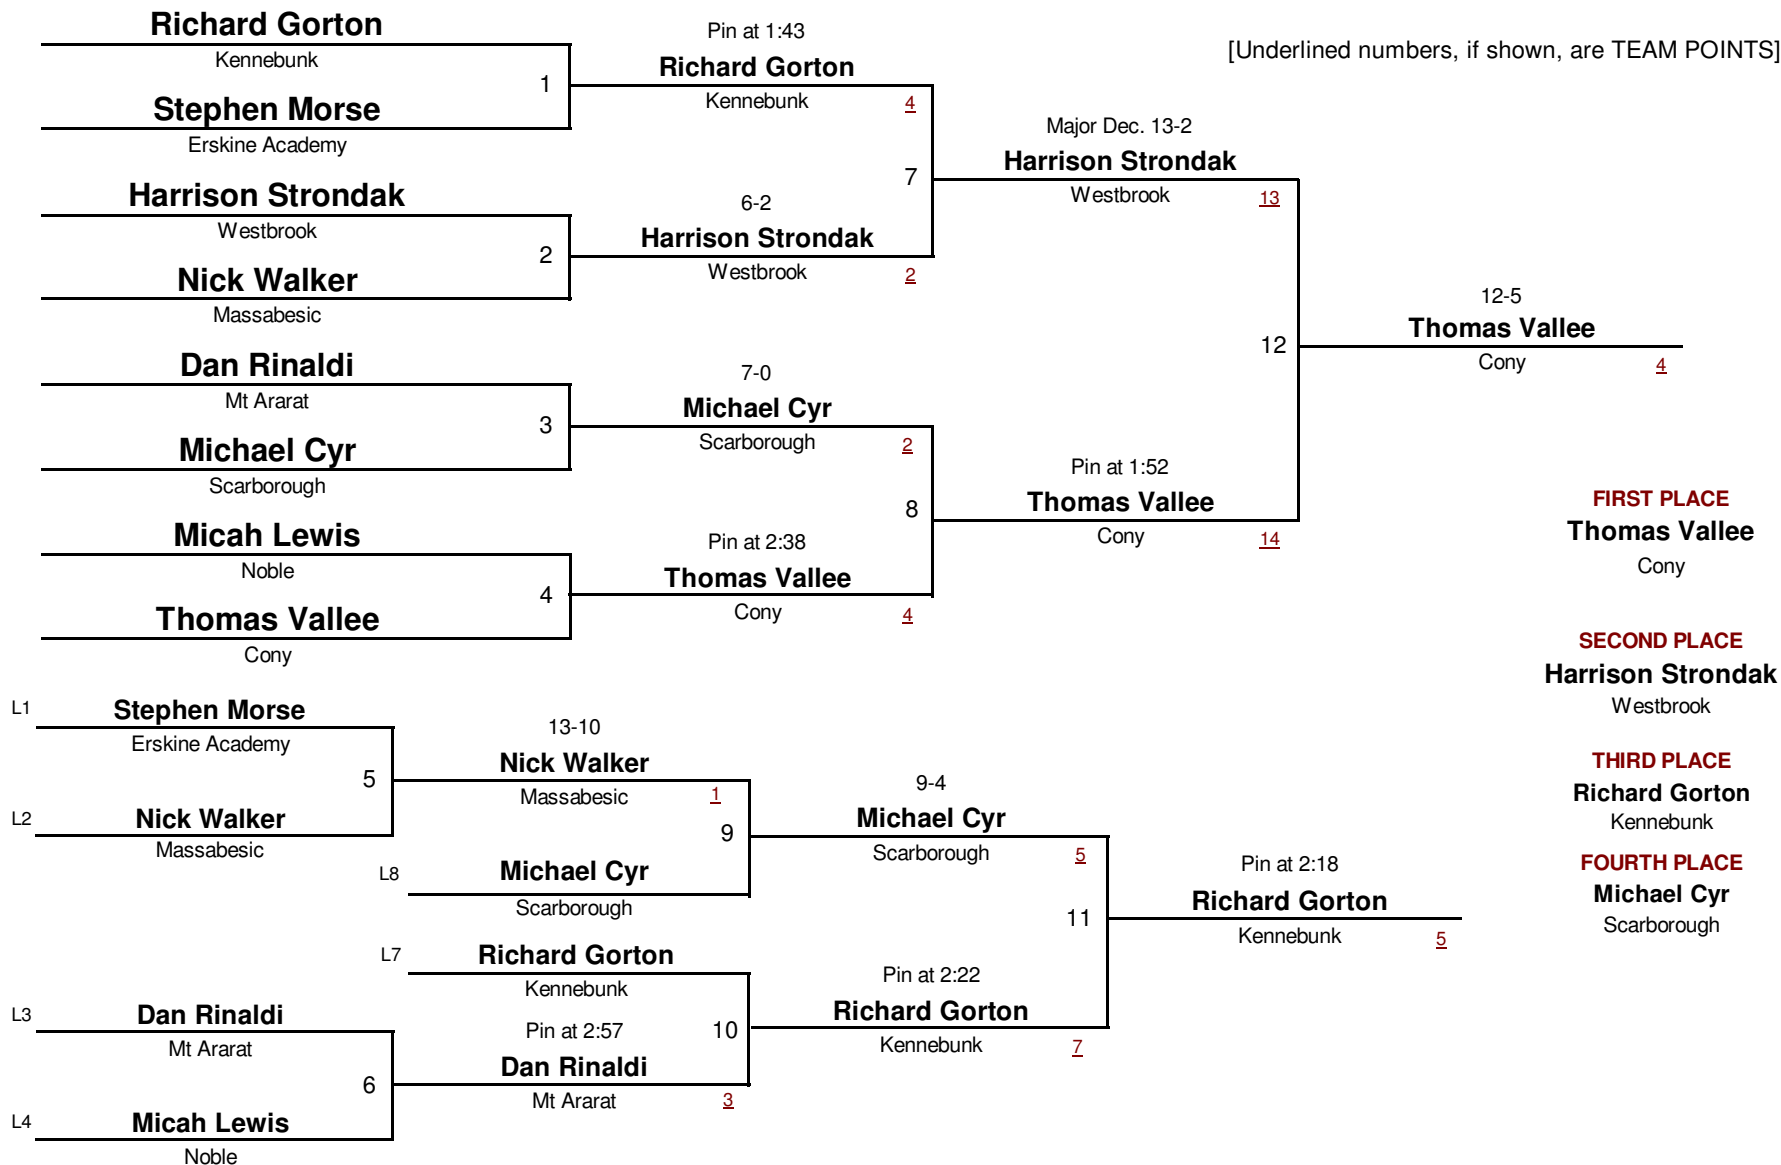

HIGH SCHOOL

189.0

Maine High School Class A State Championships 2010

DIVISION

WEIGHT

February 13, 2010

[Underlined numbers, if shown, are TEAM POINTS]