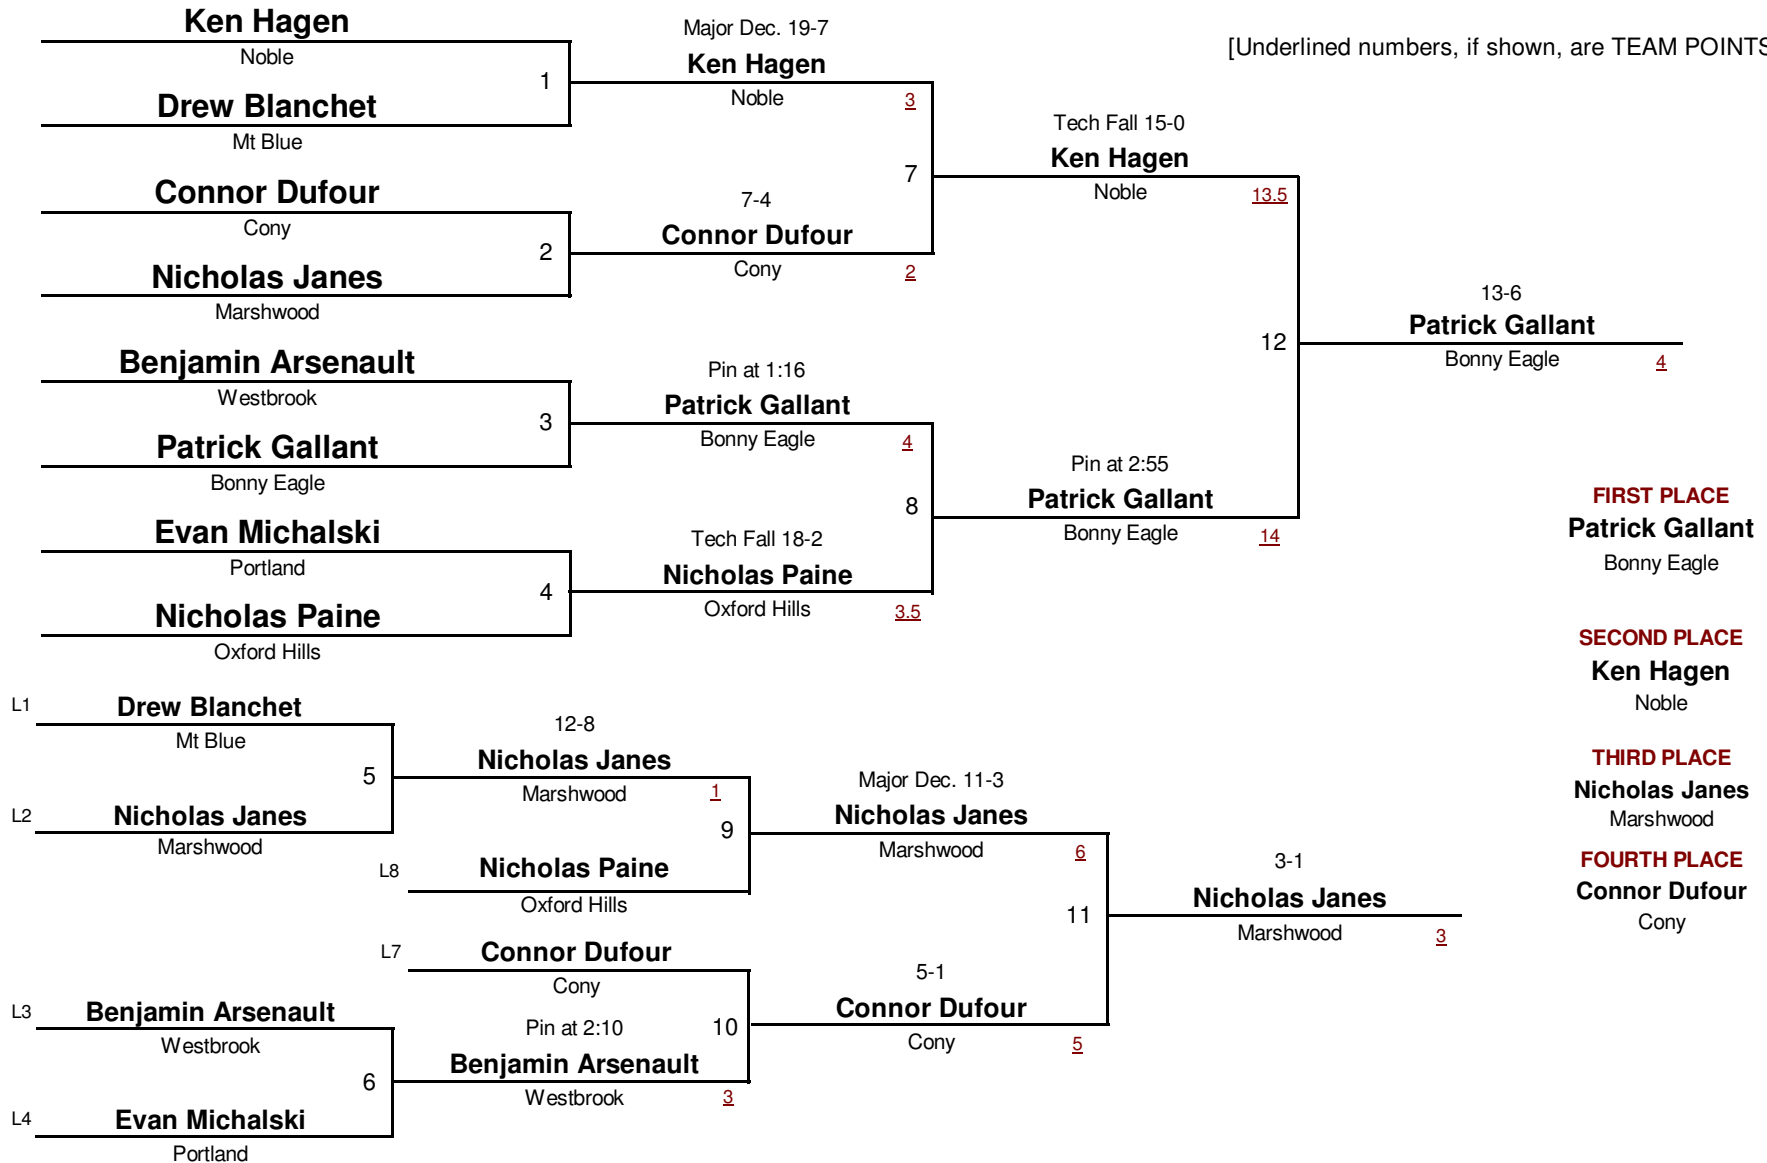

HIGH SCHOOL

125.0 #

Maine High School Class A State Championships 2010

DIVISION

WEIGHT

February 13, 2010

[Underlined numbers, if shown, are TEAM POINTS]