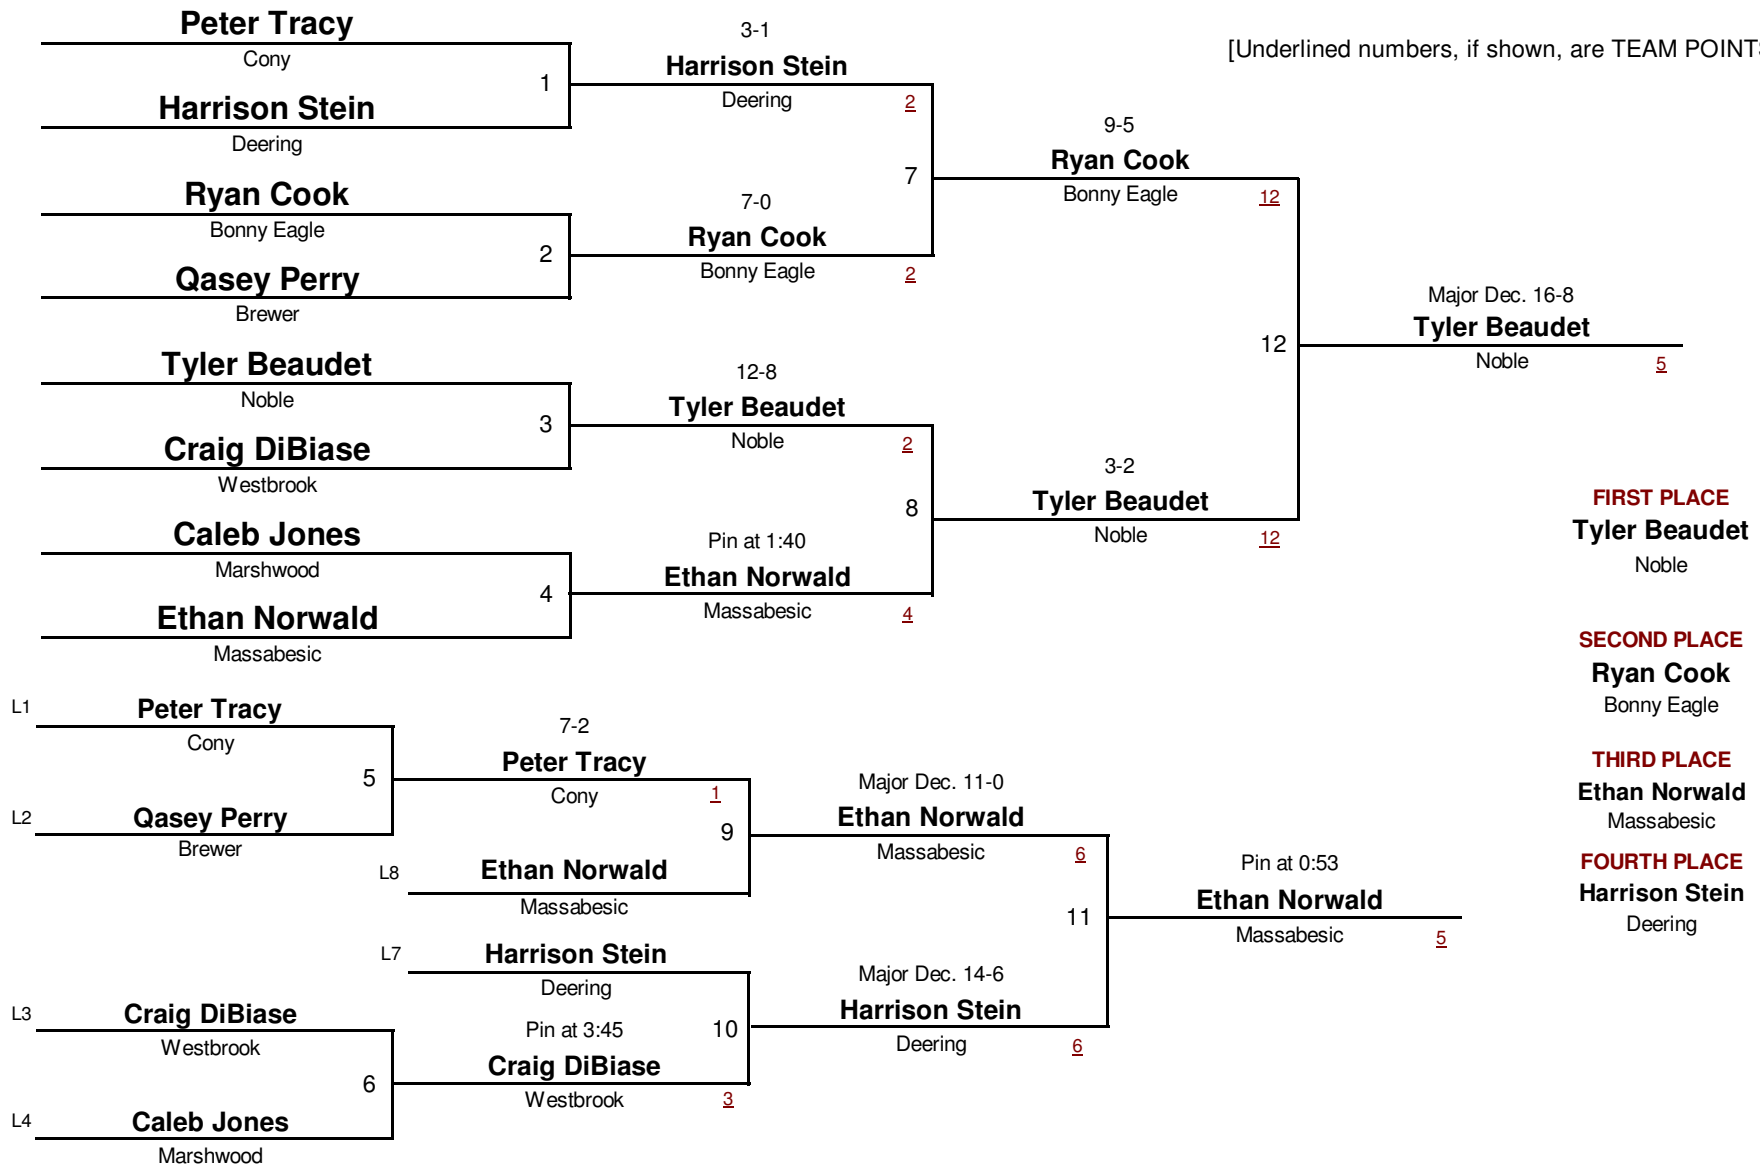

HIGH SCHOOL

130.0 #

Maine High School Class A State Championships 2010

DIVISION

WEIGHT

February 13, 2010

[Underlined numbers, if shown, are TEAM POINTS]