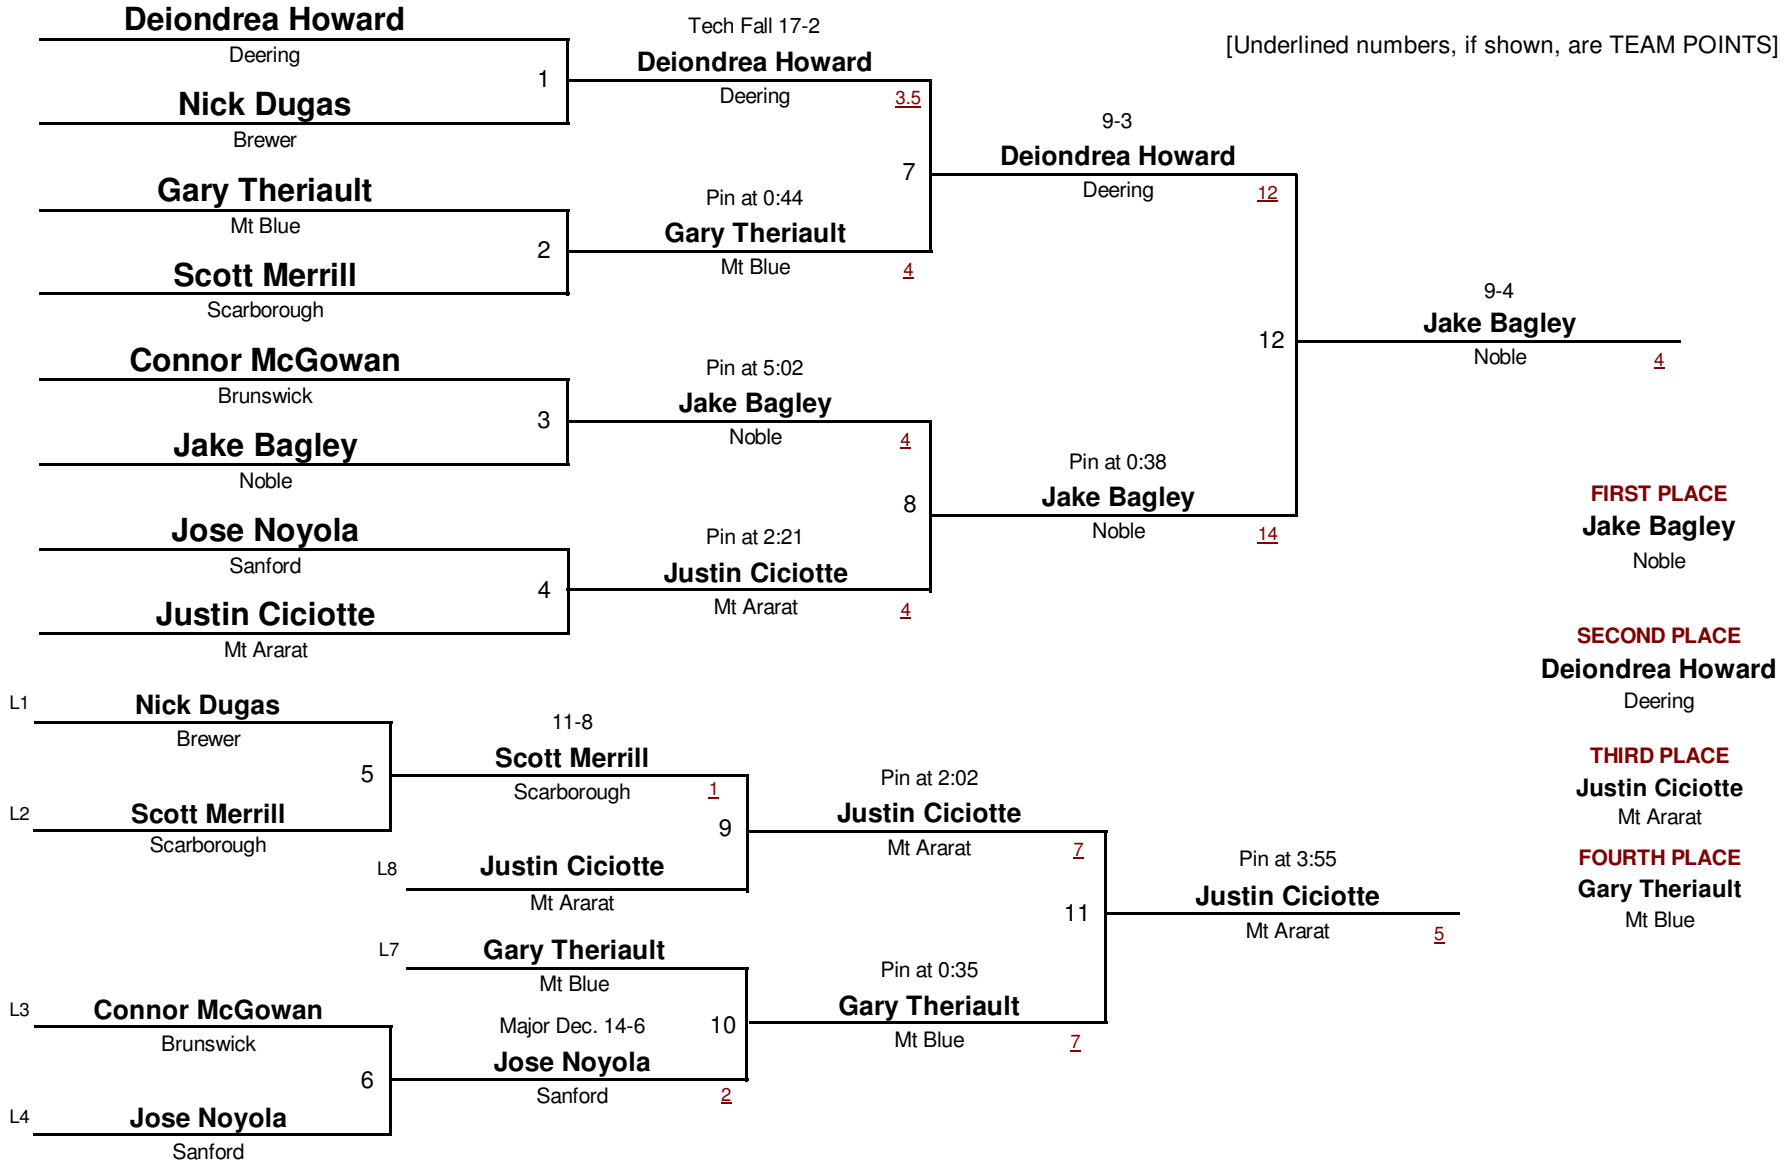

HIGH SCHOOL

135.0

Maine High School Class A State Championships 2010

DIVISION

WEIGHT

February 13, 2010

[Underlined numbers, if shown, are TEAM POINTS]