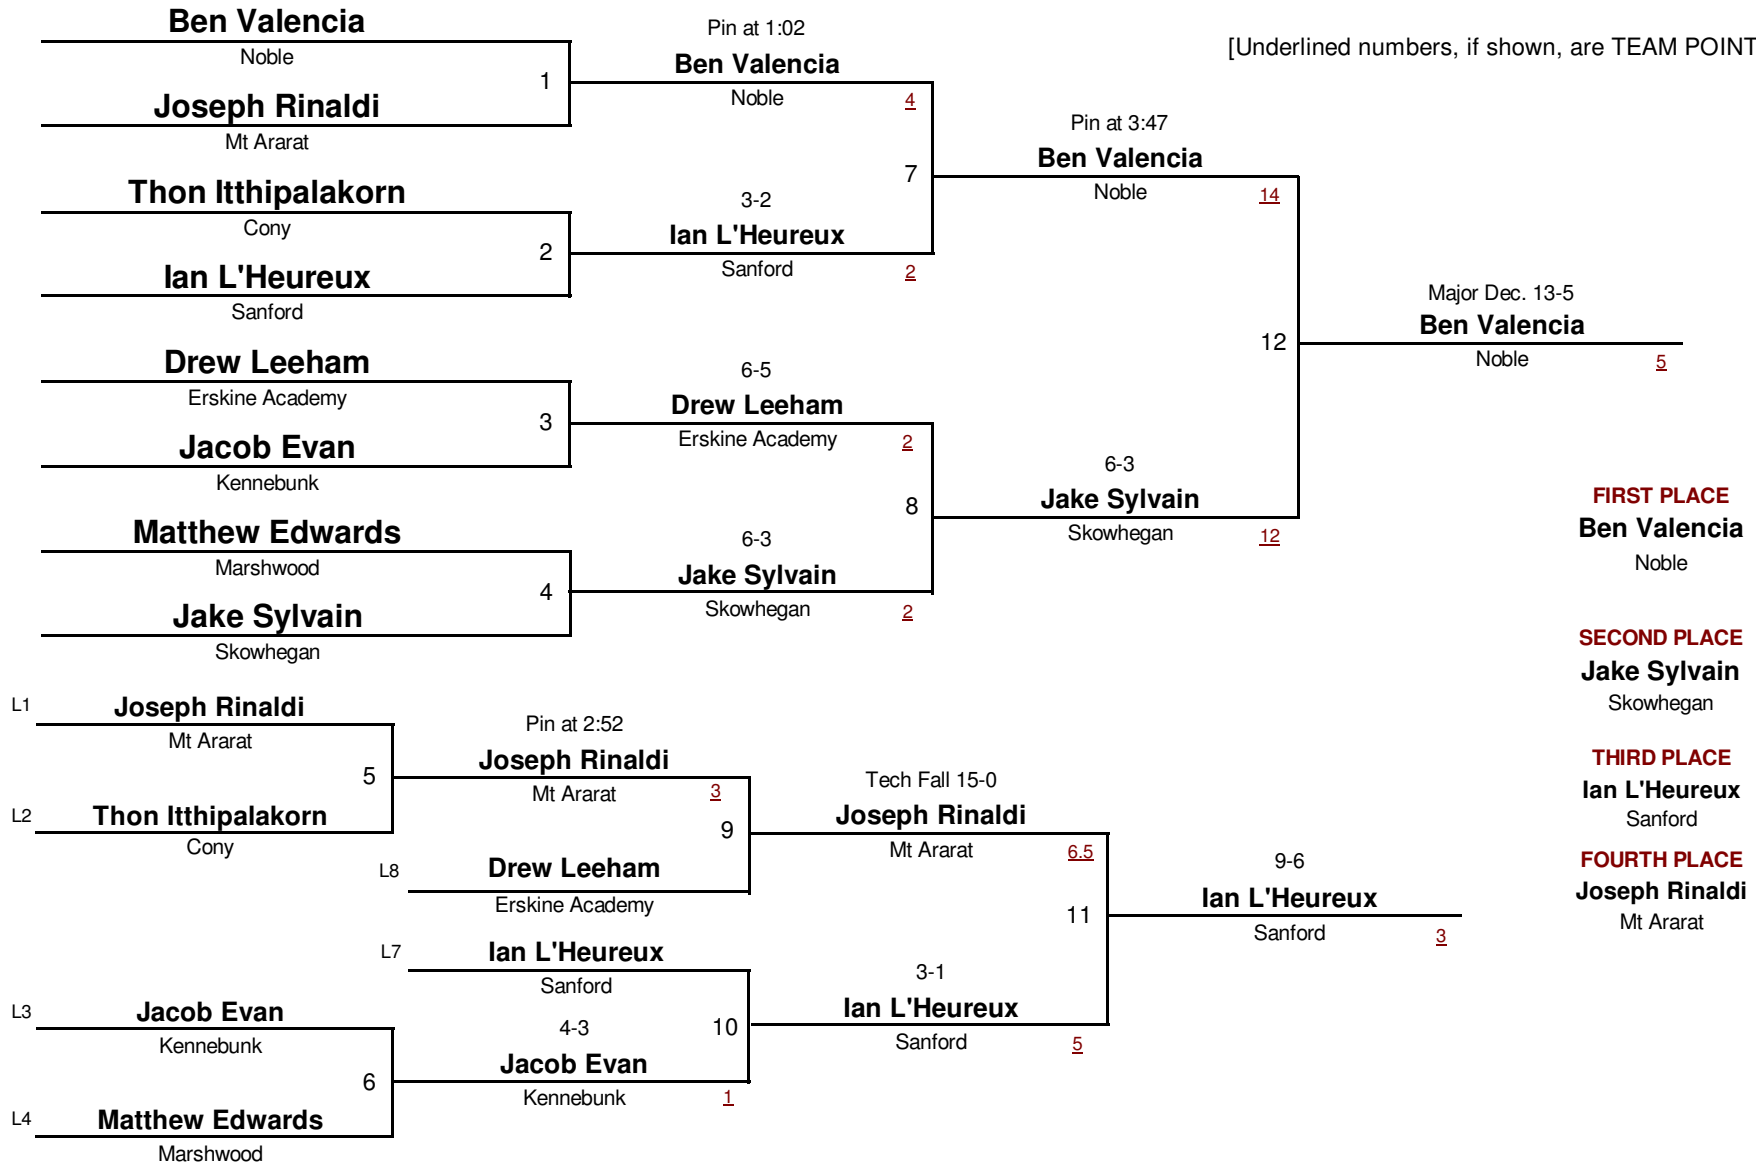

[Underlined numbers, if shown, are TEAM POINTS]

HIGH SCHOOL

145.0

Maine High School Class A State Championships 2010

DIVISION

WEIGHT

February 13, 2010

[Underlined numbers, if shown, are TEAM POINTS]