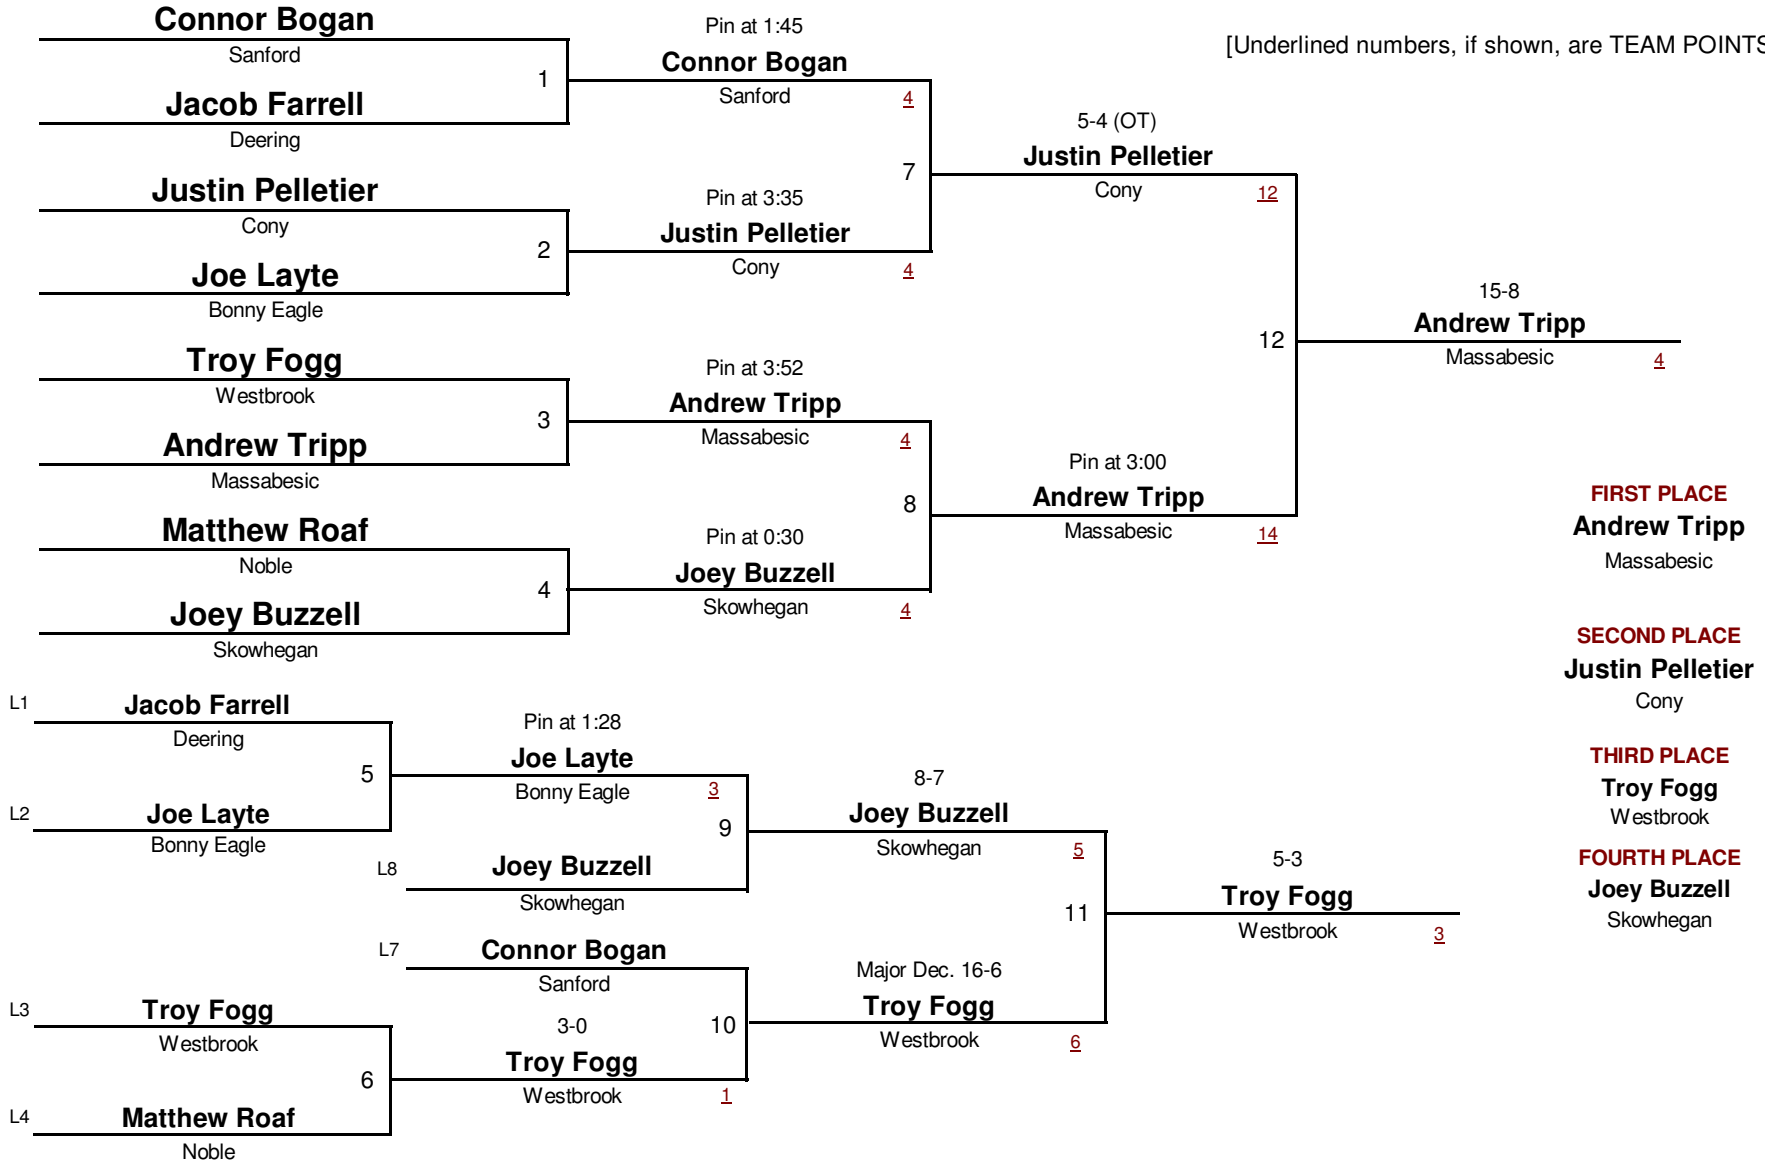

HIGH SCHOOL

160.0 #

Maine High School Class A State Championships 2010

DIVISION

WEIGHT

February 13, 2010

[Underlined numbers, if shown, are TEAM POINTS]