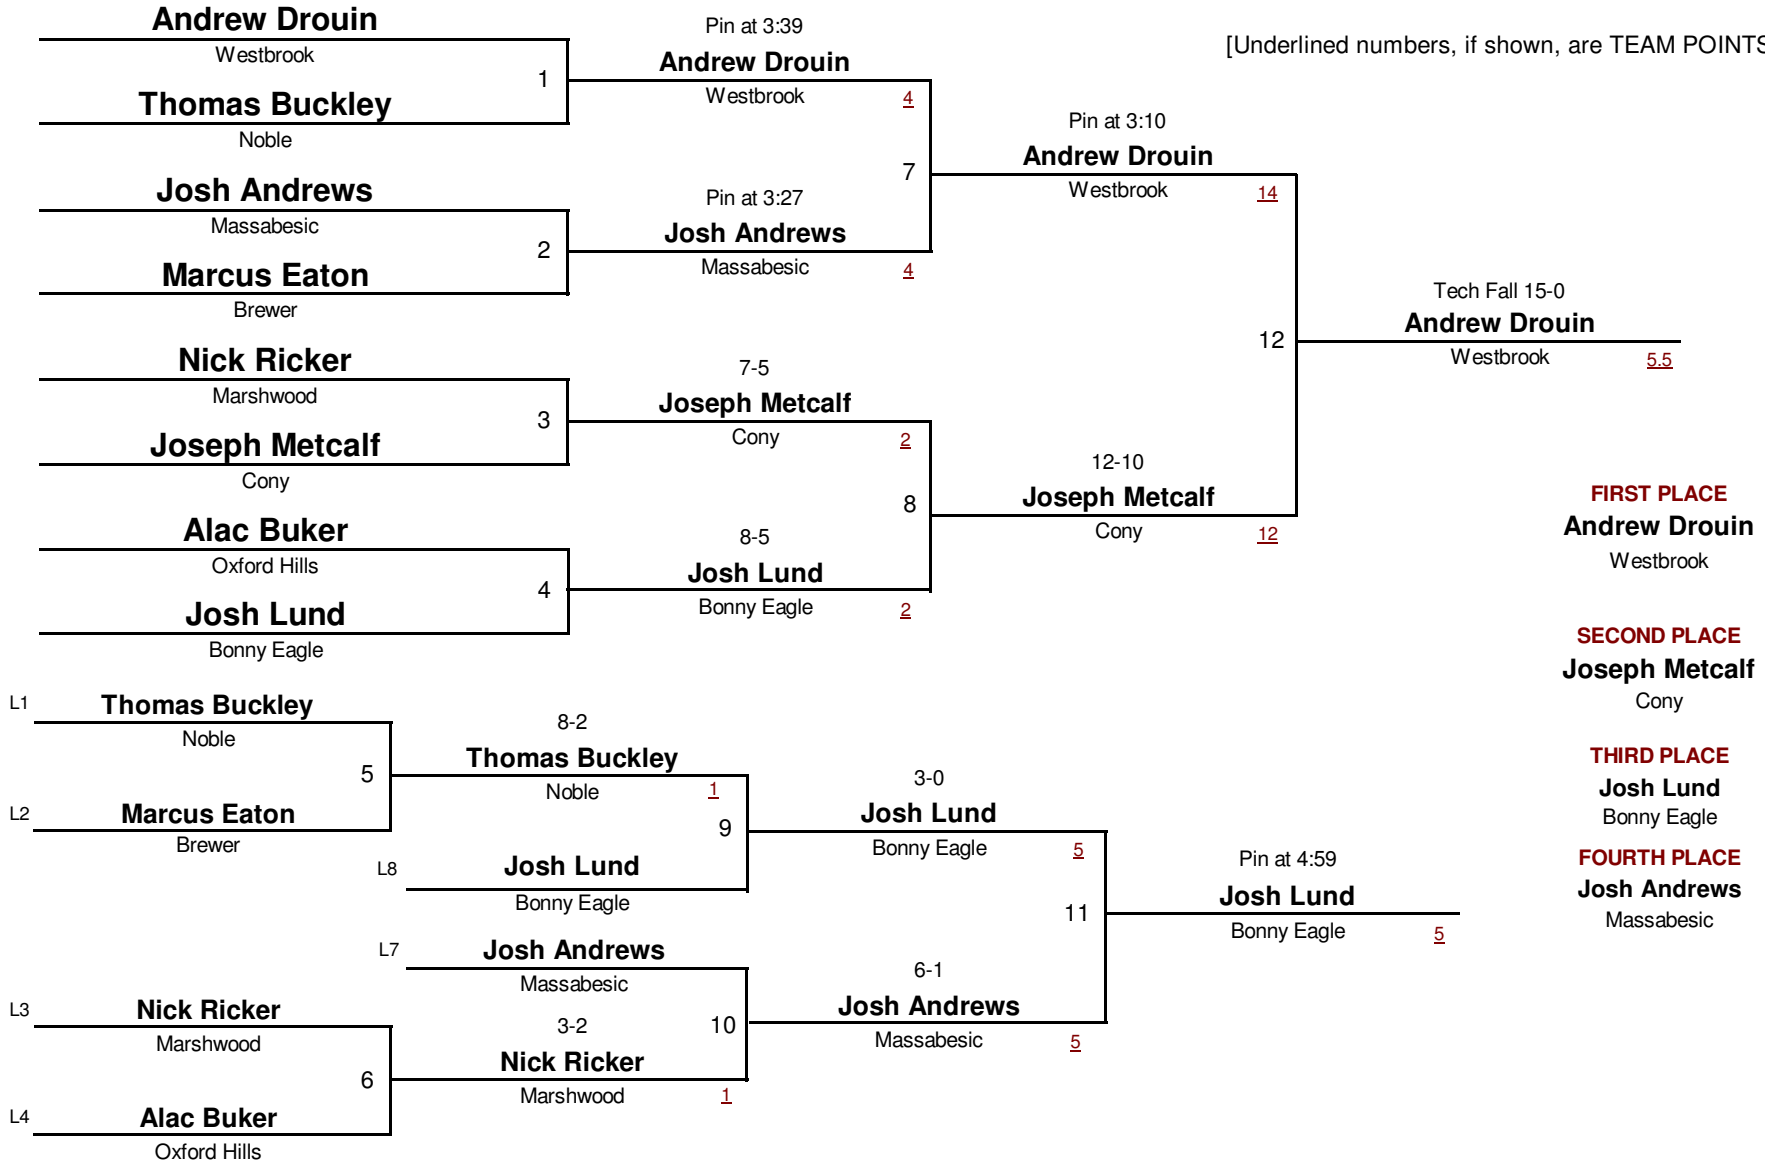

HIGH SCHOOL

215.0 #

Maine High School Class A State Championships 2010

DIVISION

WEIGHT

February 13, 2010

[Underlined numbers, if shown, are TEAM POINTS]