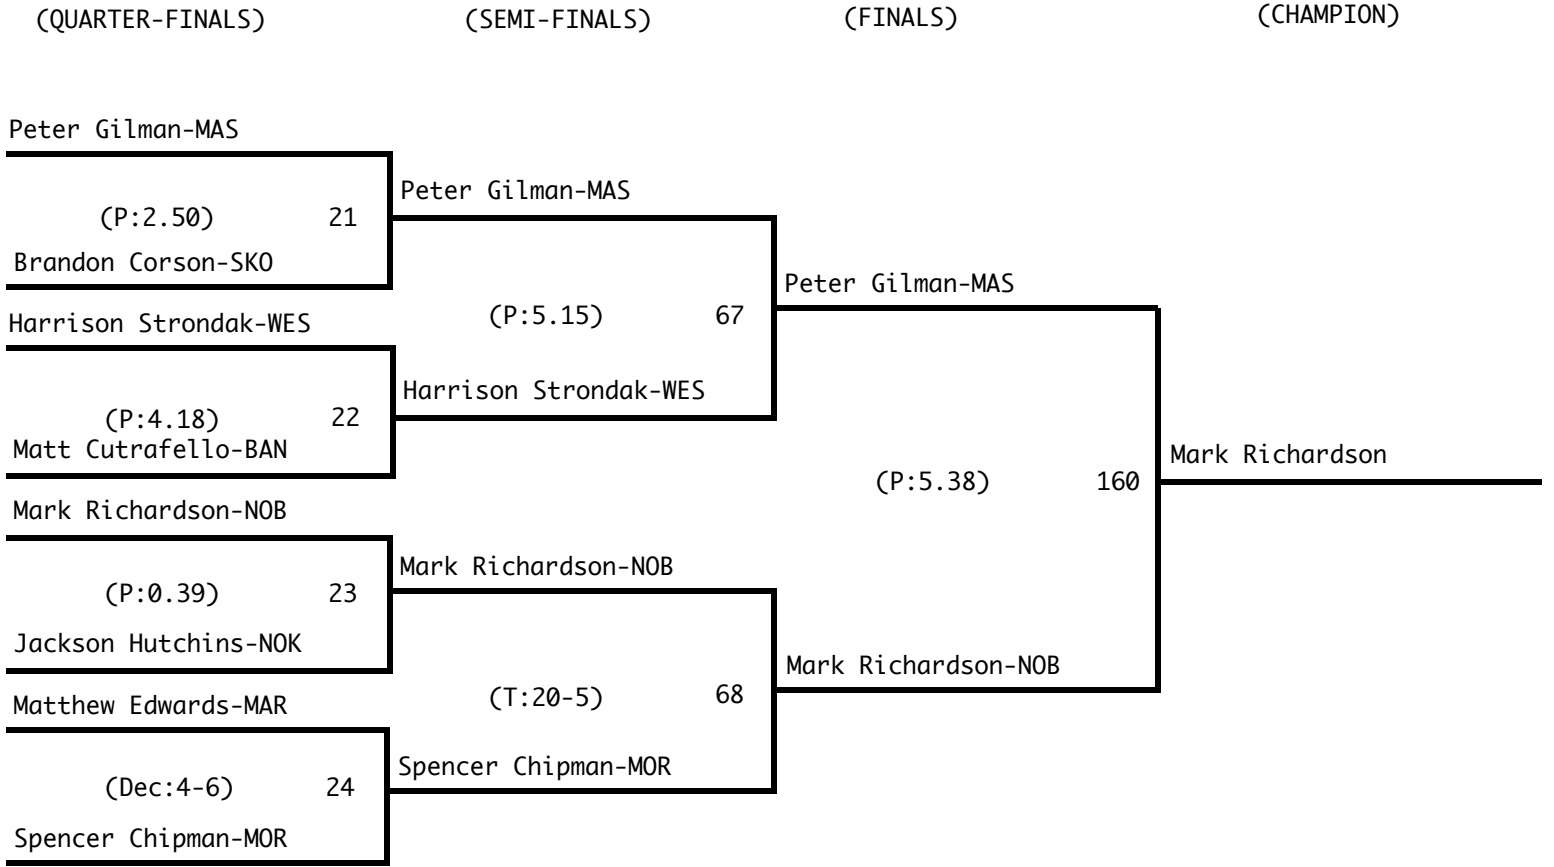

2008 State Class A Wrestling
Tournament

Championship Bracket (135 Pounds)