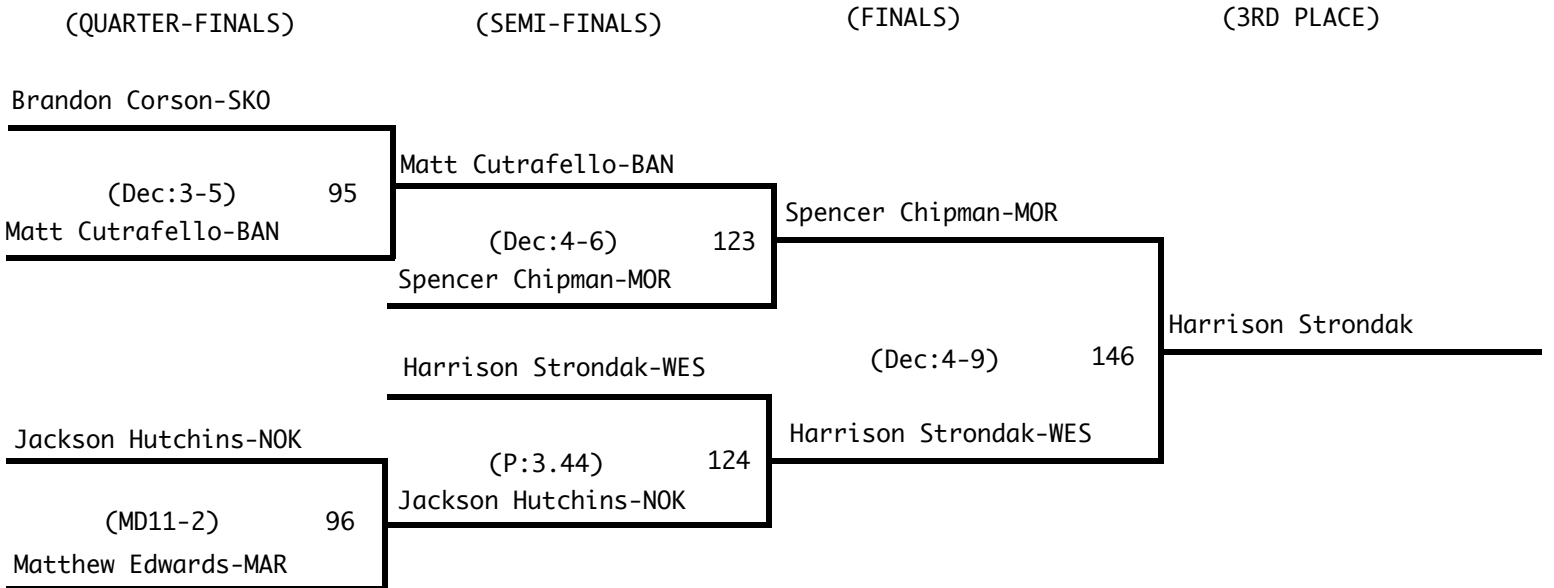

Consolation Bracket (130 Pounds)

2008 State Class A Wrestling
Tournament

Championship Bracket (135 Pounds)

Consolation Bracket (135 Pounds)

2008 State Class A Wrestling
Tournament

Championship Bracket (140 Pounds)