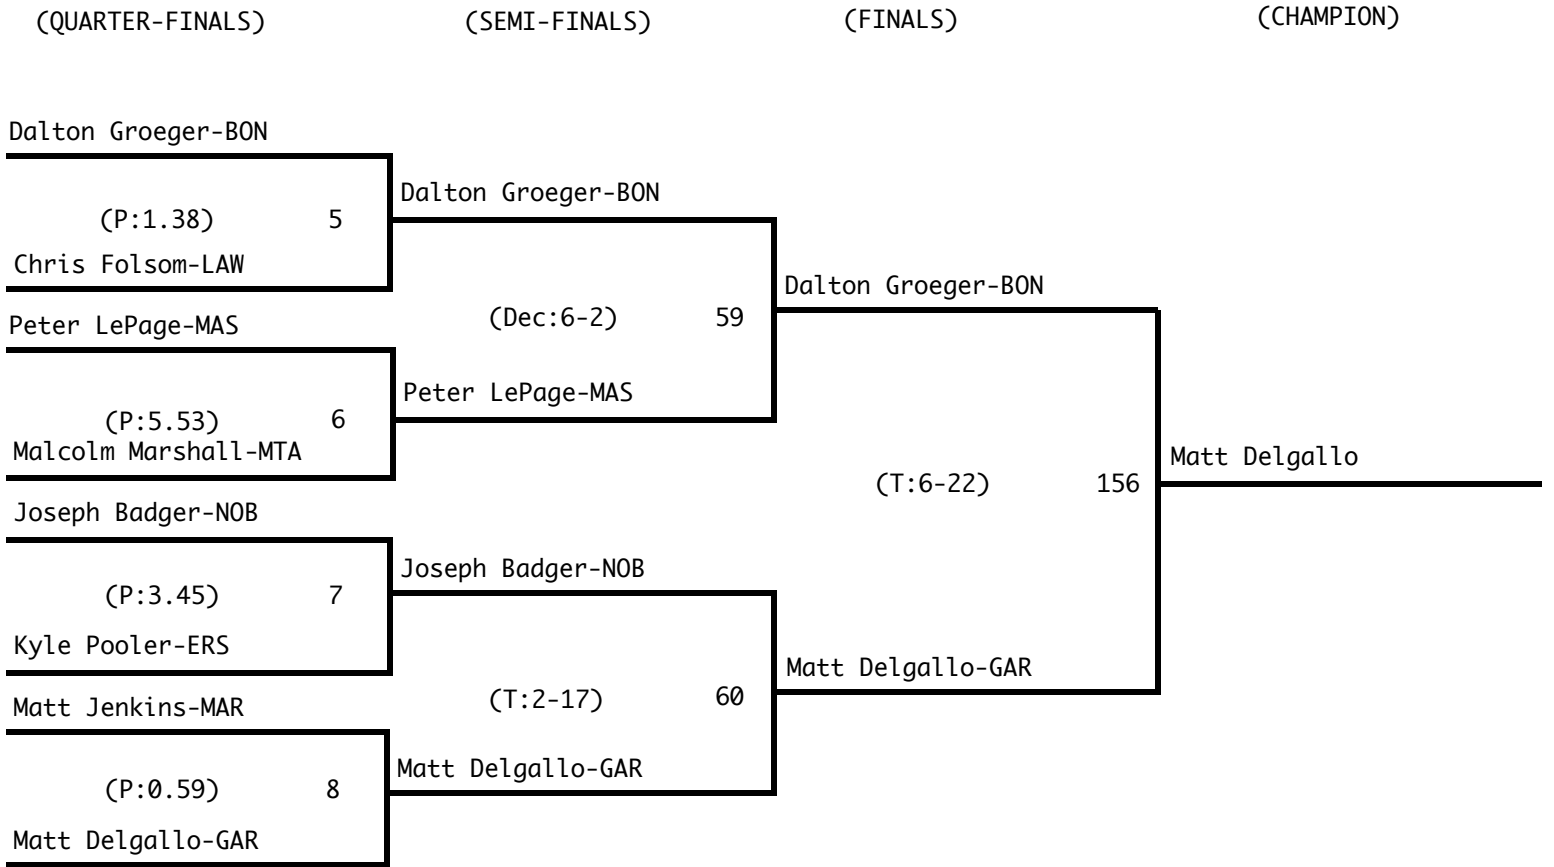

2008 State Class A Wrestling
Tournament

Championship Bracket (112 Pounds)