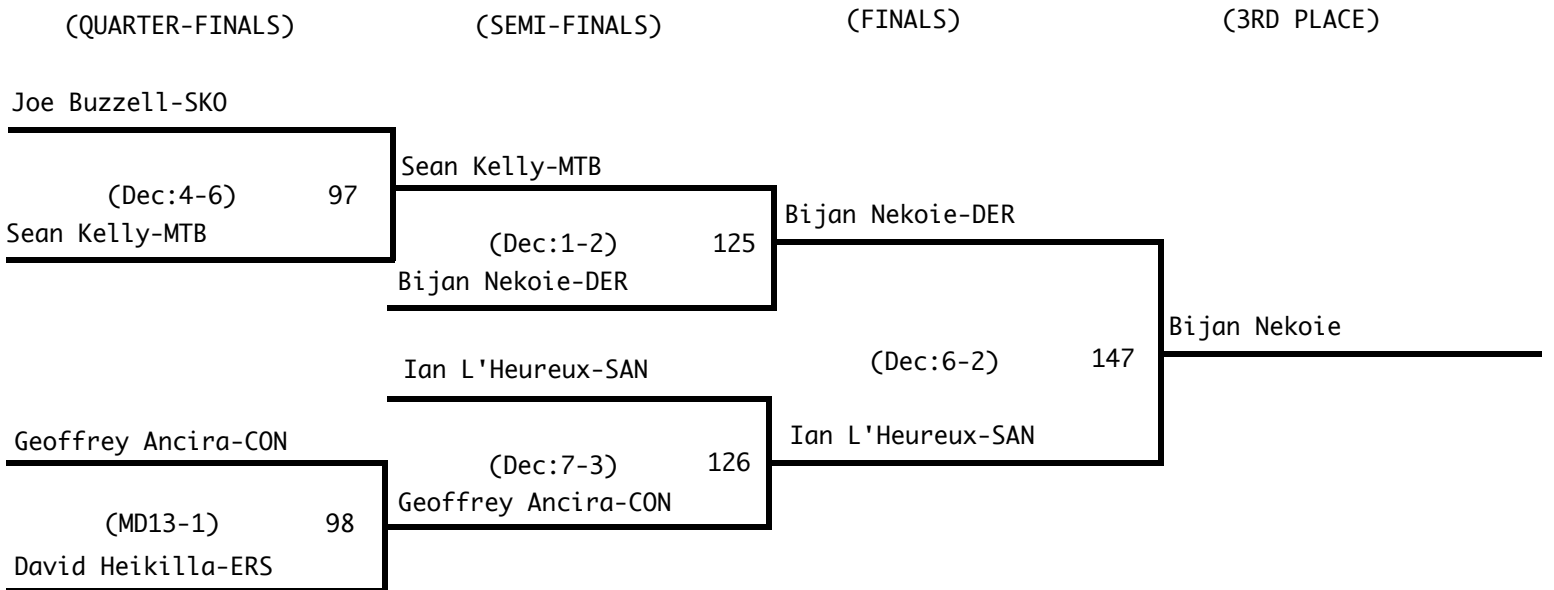

Consolation Bracket (140 Pounds)