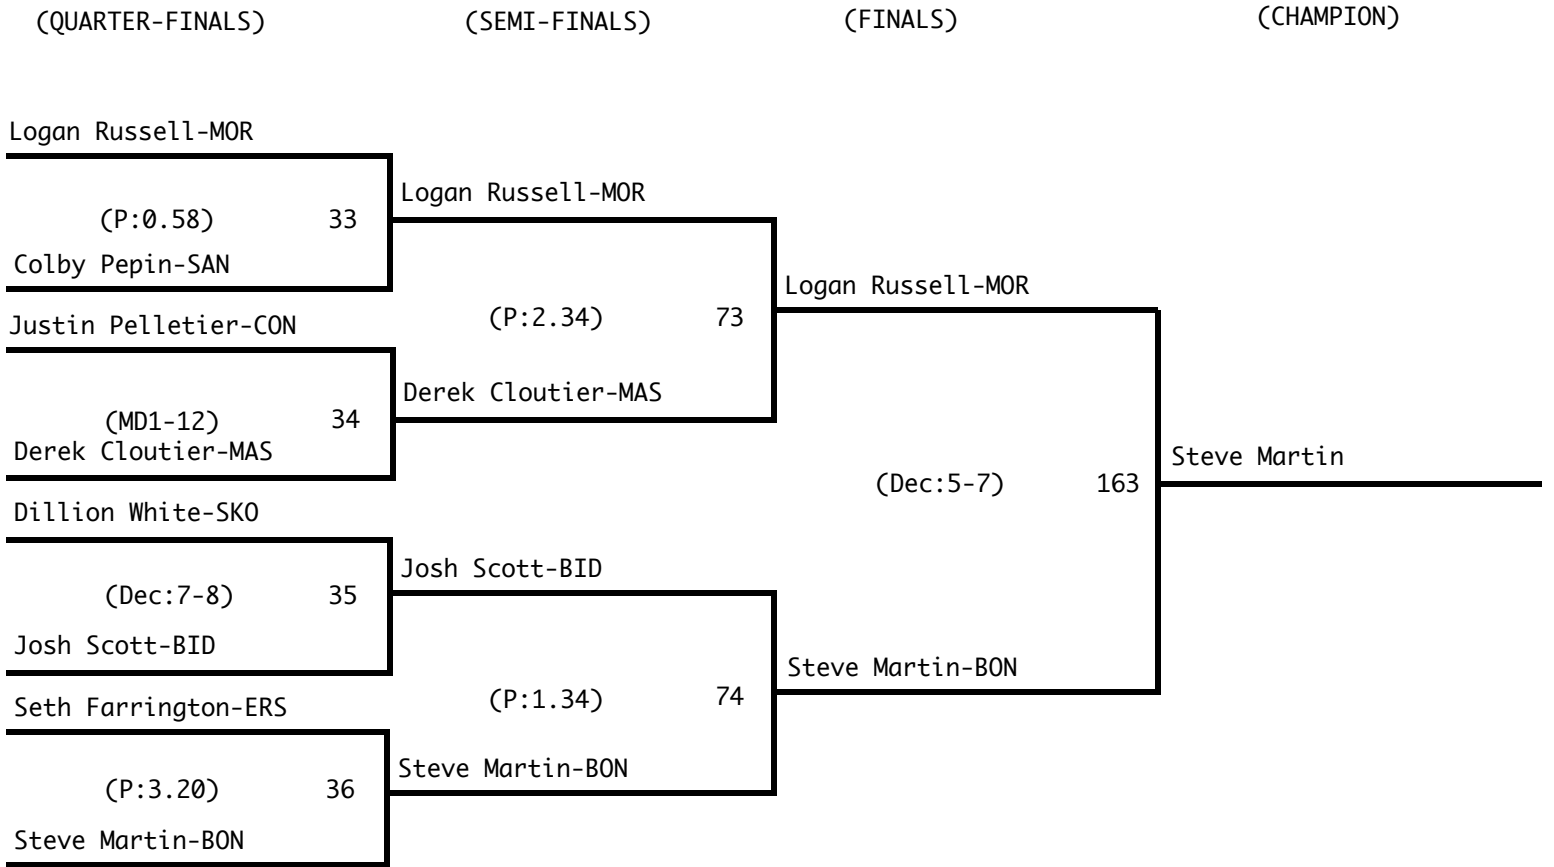

Consolation Bracket (140 Pounds)

2008 State Class A Wrestling
Tournament

Championship Bracket (145 Pounds)

Consolation Bracket (145 Pounds)

2008 State Class A Wrestling
Tournament

Championship Bracket (152 Pounds)