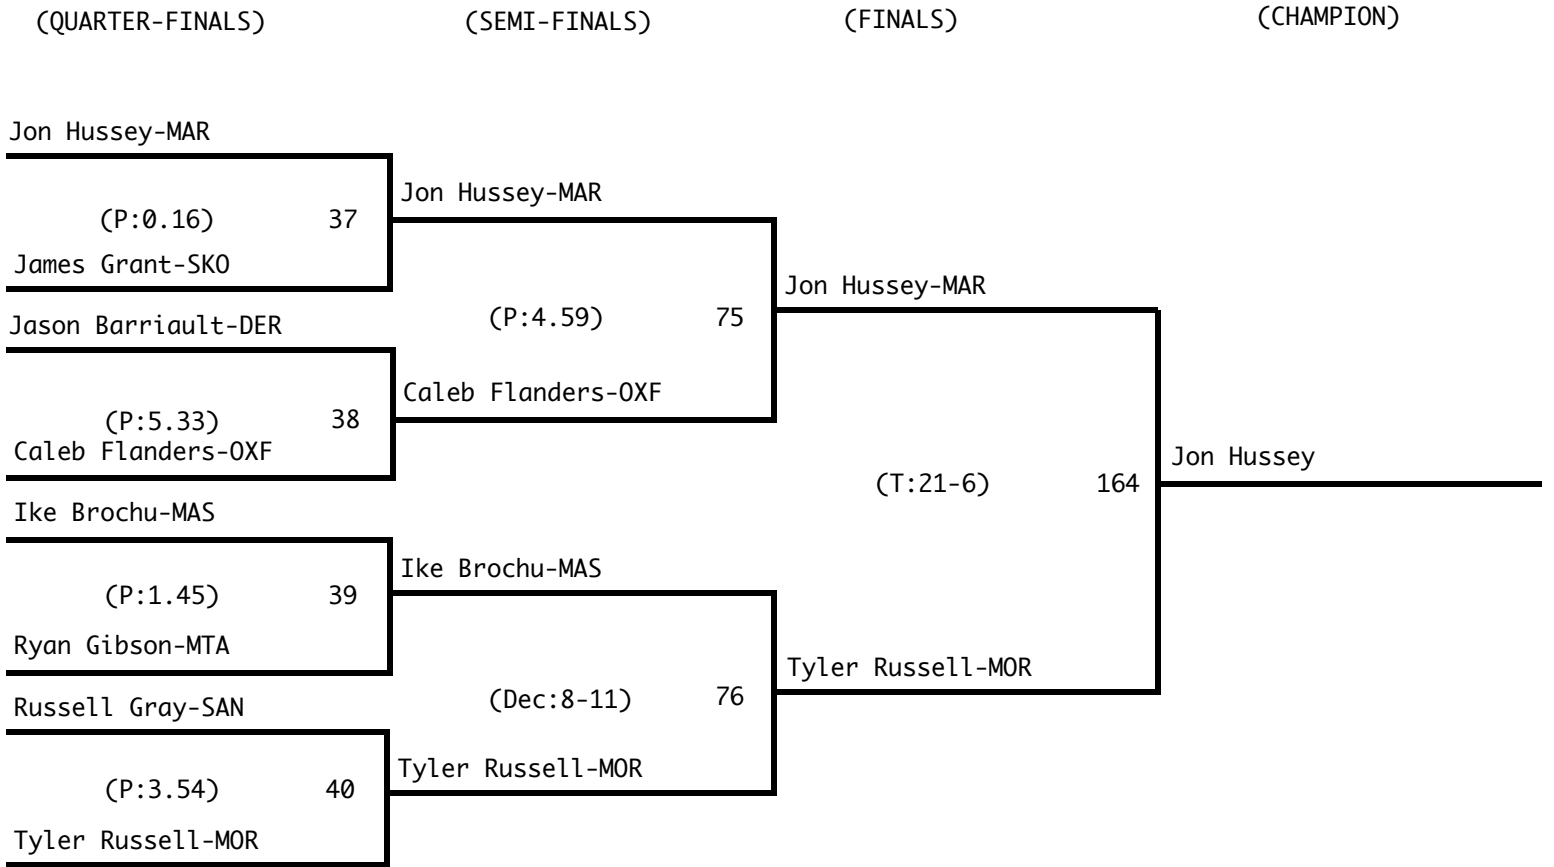

2008 State Class A Wrestling
Tournament

Championship Bracket (160 Pounds)