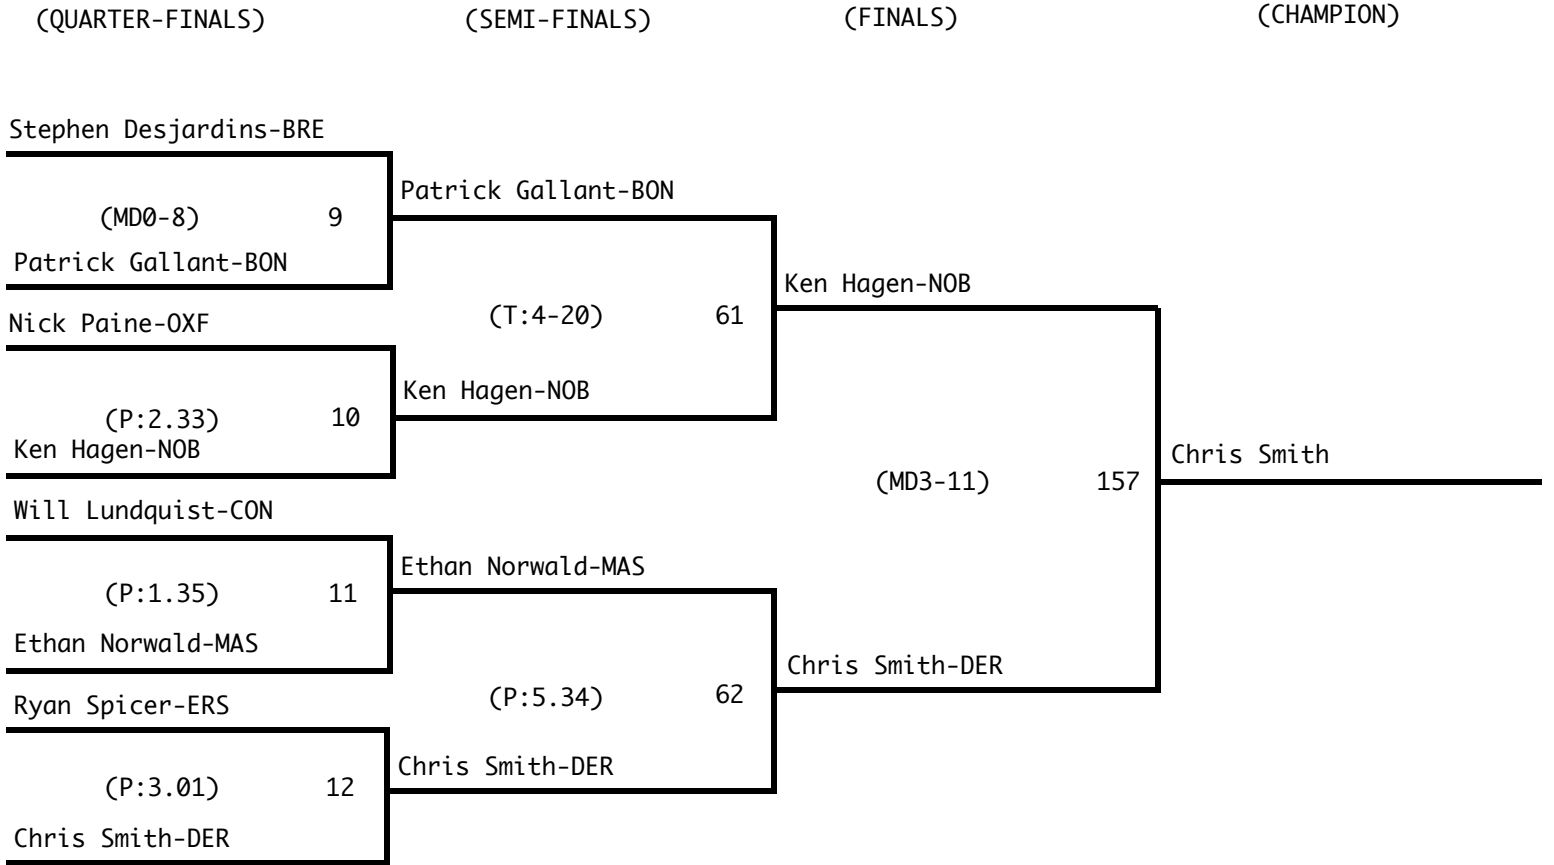

2008 State Class A Wrestling
Tournament

Championship Bracket (119 Pounds)