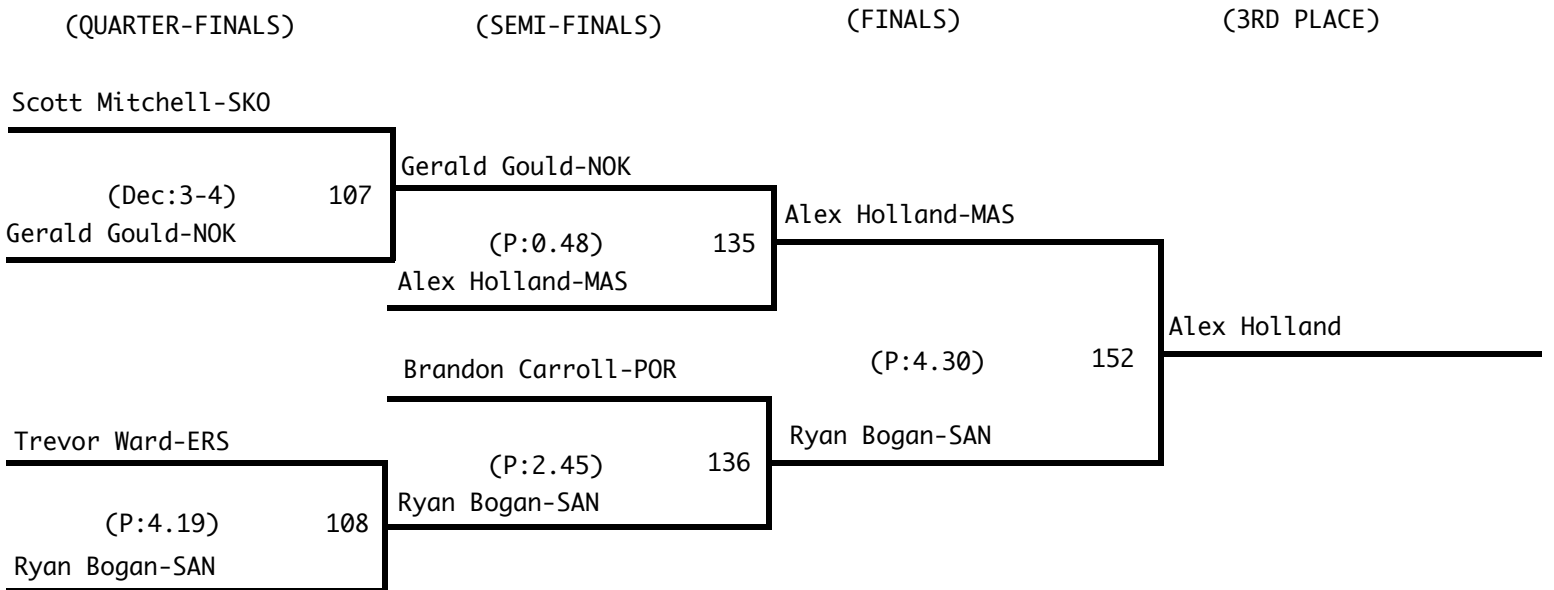

Consolation Bracket (171 Pounds)

2008 State Class A Wrestling
Tournament

Championship Bracket (189 Pounds)

Consolation Bracket (189 Pounds)

2008 State Class A Wrestling
Tournament

Championship Bracket (215 Pounds)