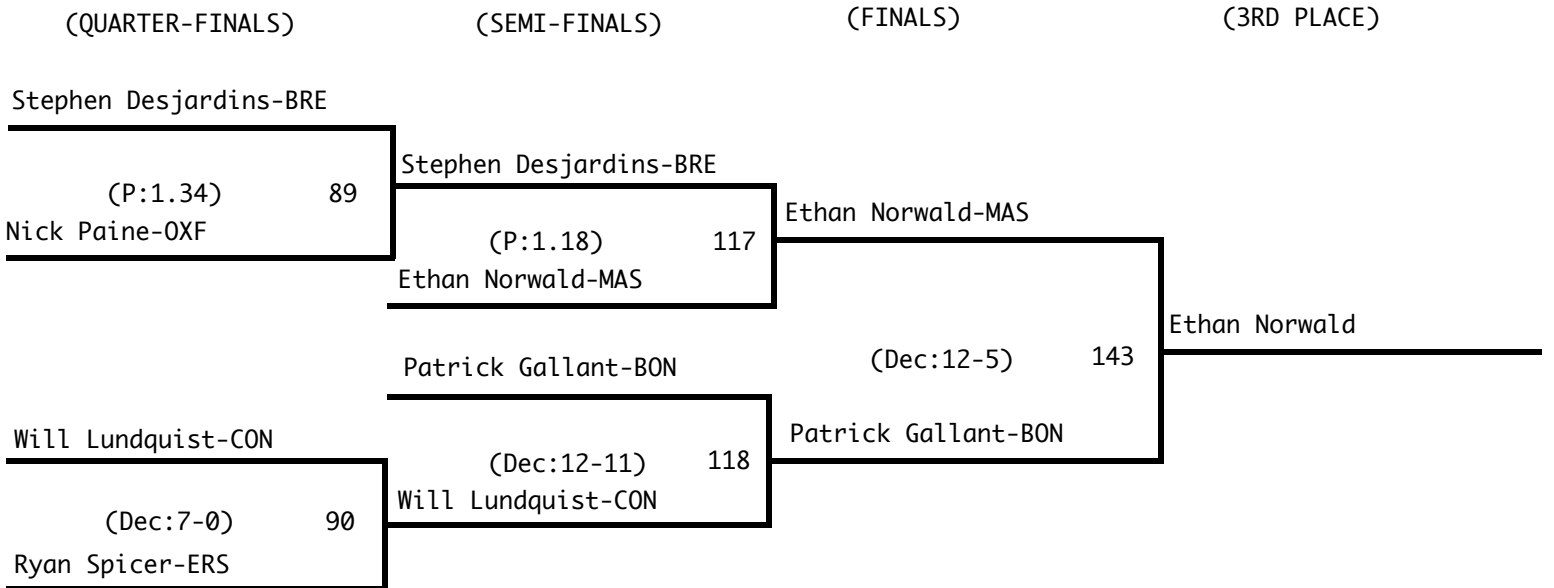

Consolation Bracket (119 Pounds)