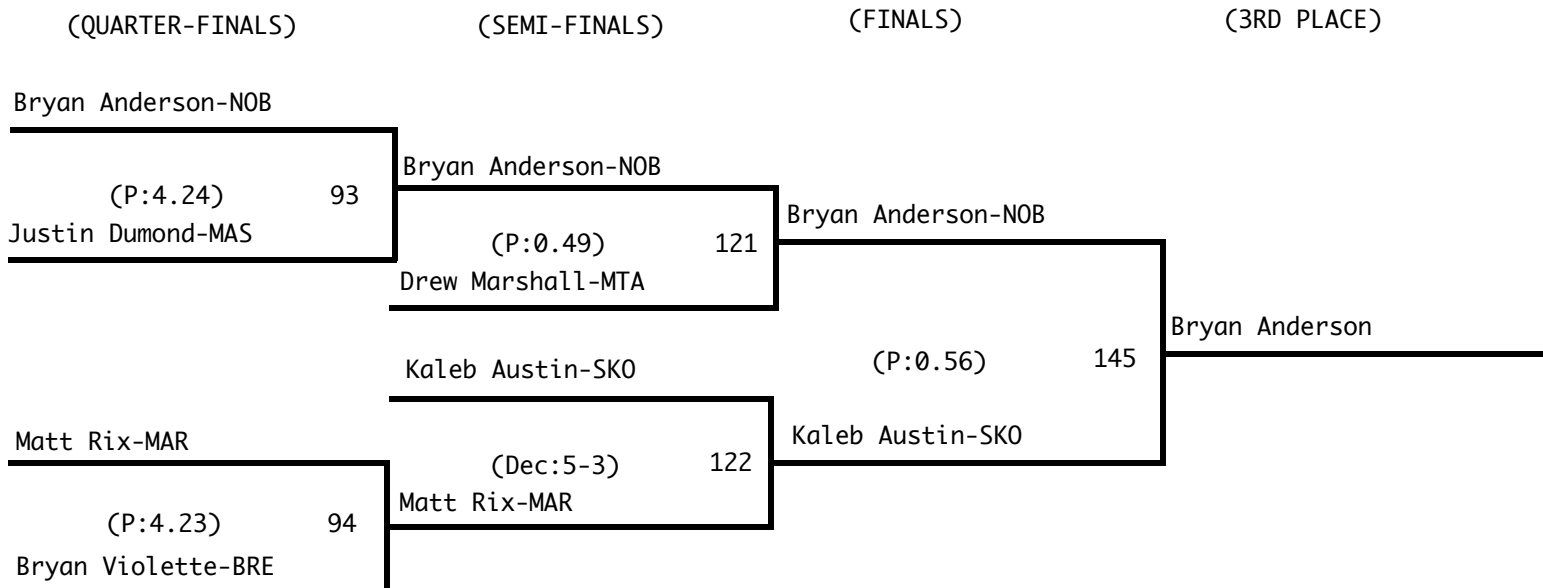

Consolation Bracket (130 Pounds)