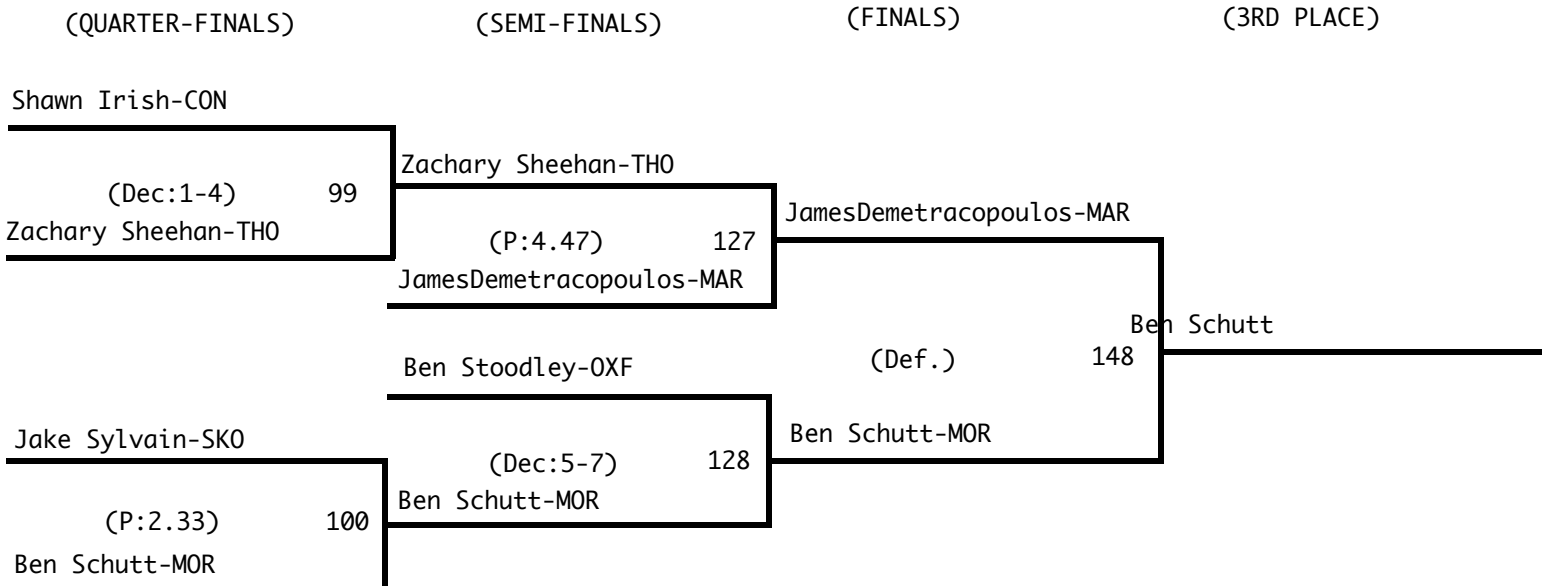

Consolation Bracket (140 Pounds)

2008 State Class A Wrestling
Tournament

Championship Bracket (145 Pounds)

Consolation Bracket (145 Pounds)

2008 State Class A Wrestling
Tournament

Championship Bracket (152 Pounds)