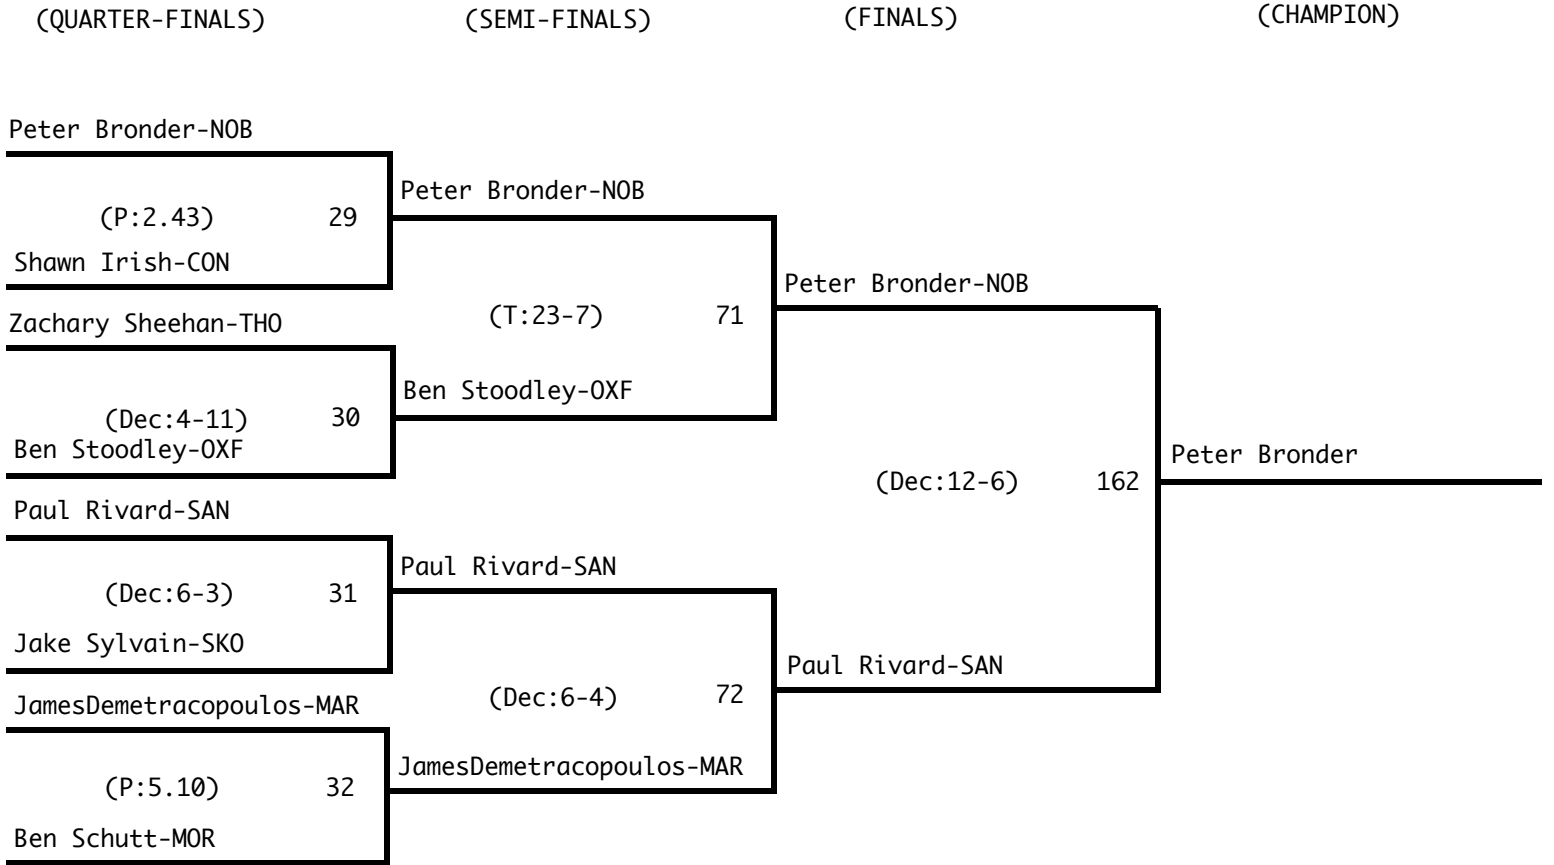

2008 State Class A Wrestling
Tournament

Championship Bracket (145 Pounds)