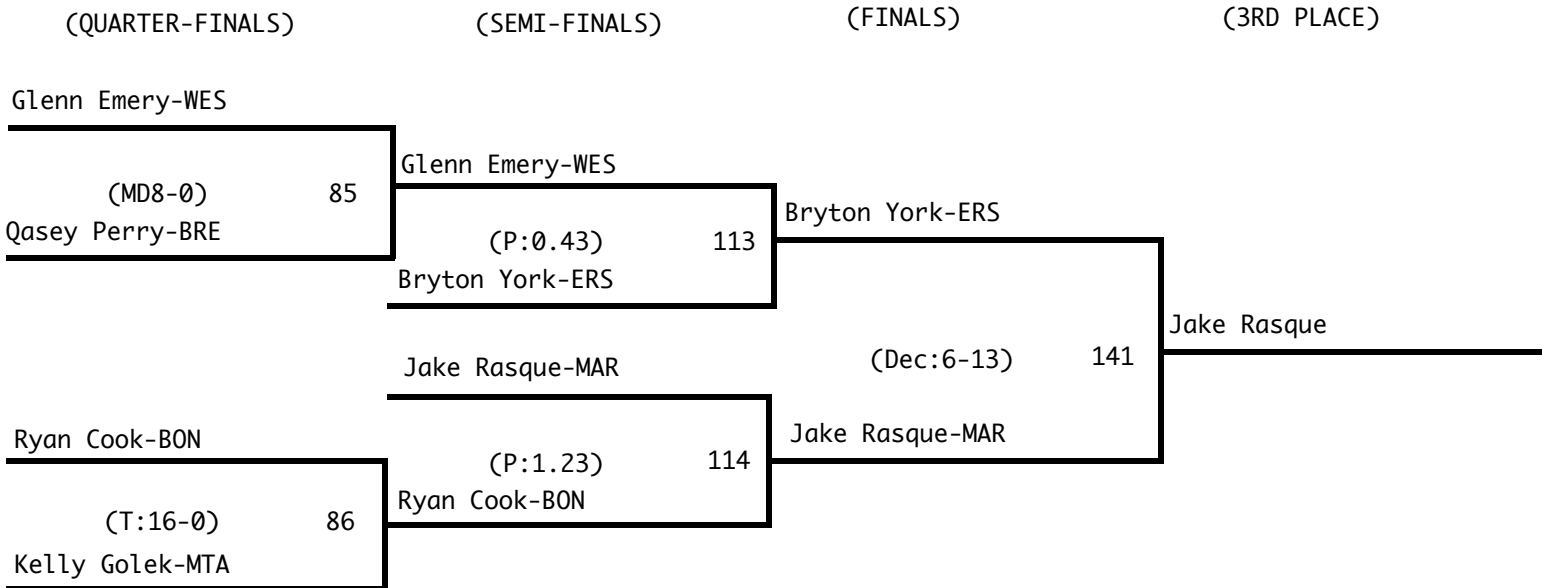

Consolation Bracket (103 Pounds)