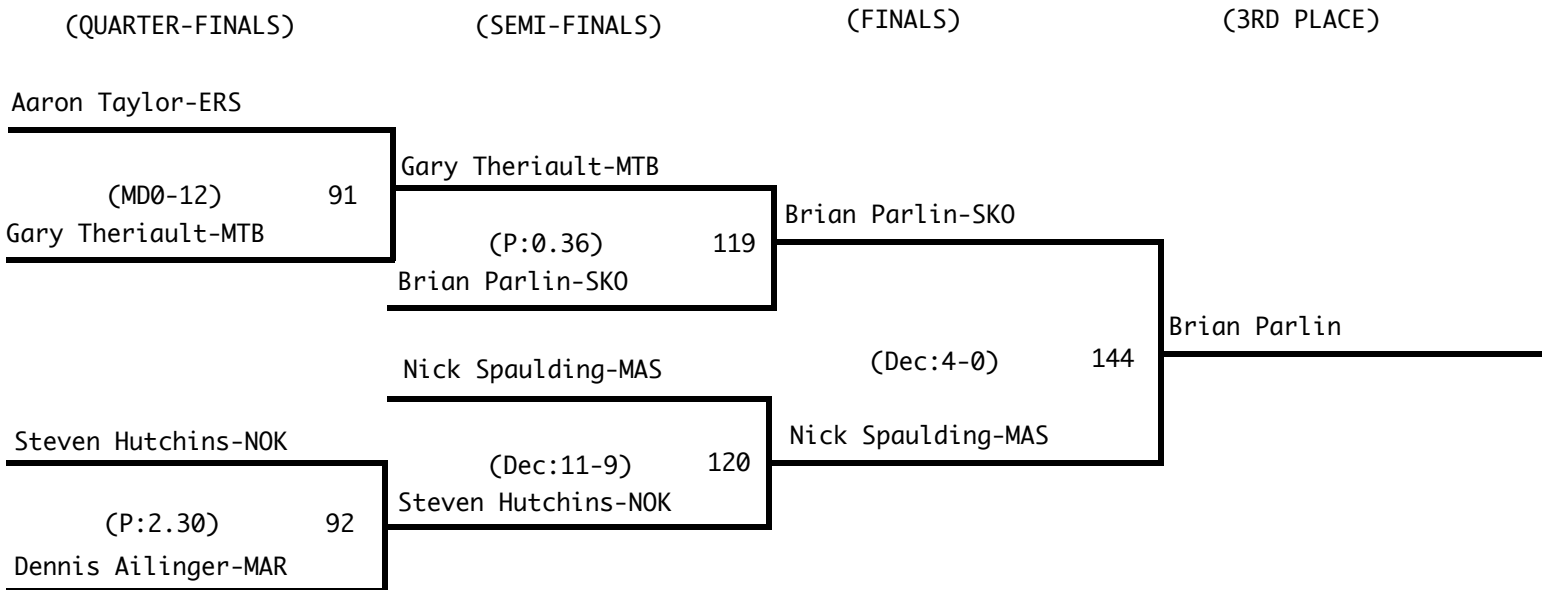

Consolation Bracket (119 Pounds)

2008 State Class A Wrestling
Tournament

Championship Bracket (125 Pounds)

Consolation Bracket (125 Pounds)

2008 State Class A Wrestling
Tournament

Championship Bracket (130 Pounds)