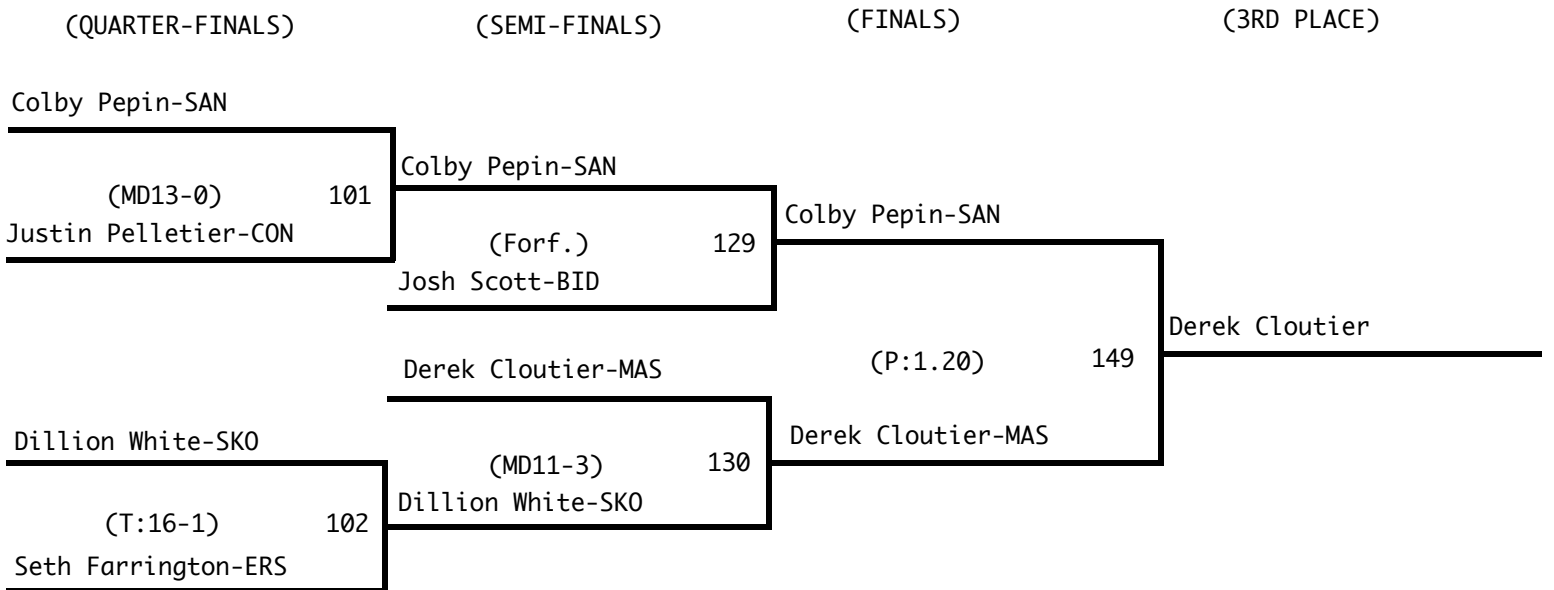

Consolation Bracket (152 Pounds)