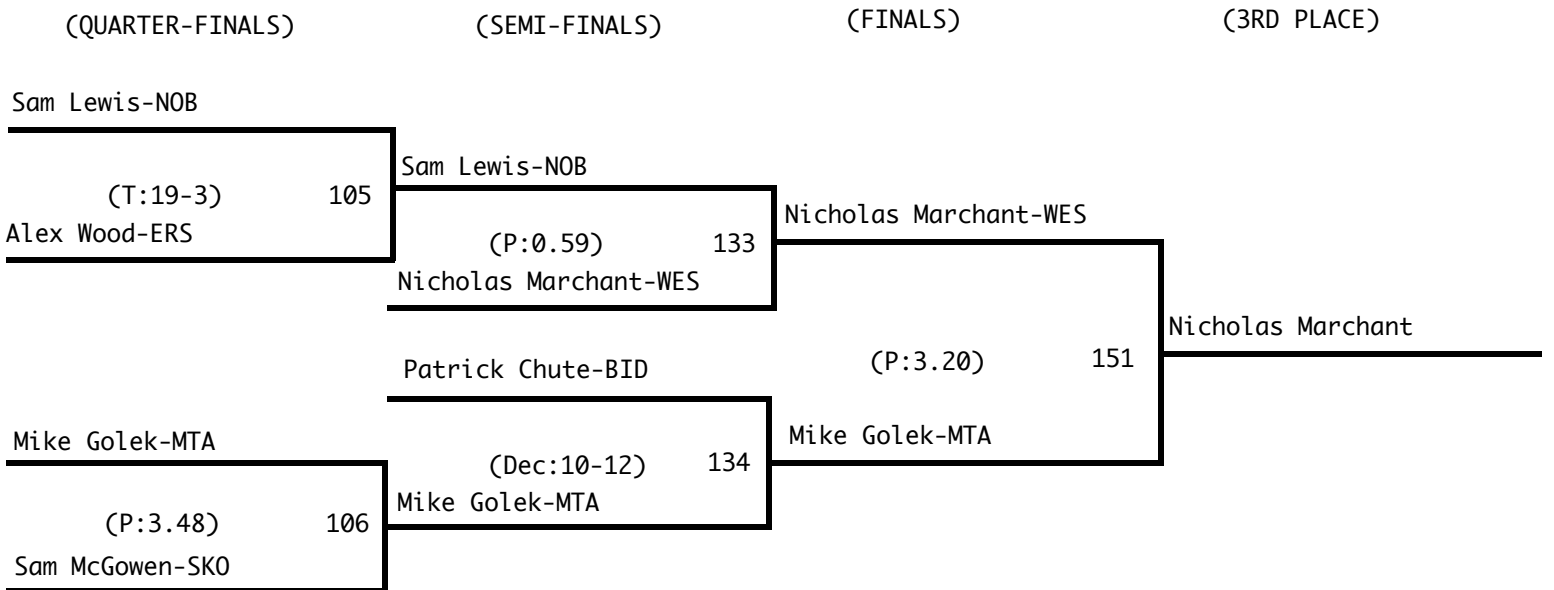

Consolation Bracket (171 Pounds)