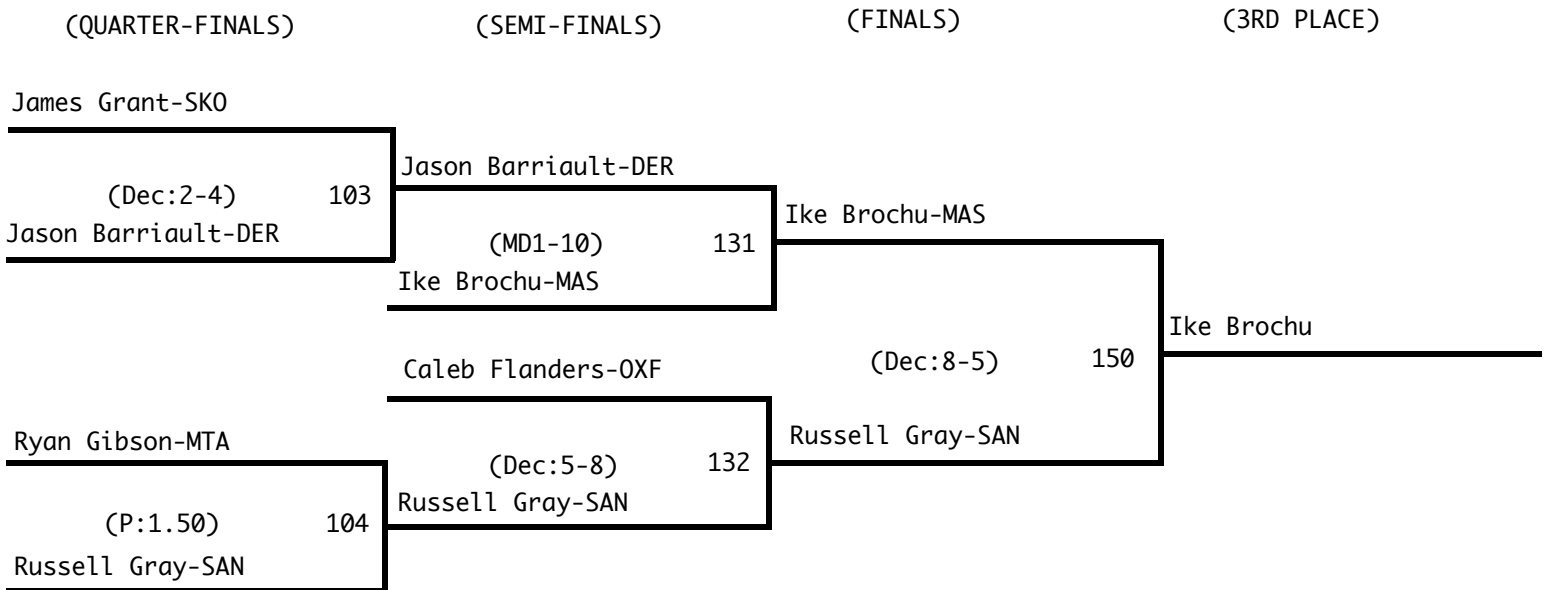

Consolation Bracket (152 Pounds)

2008 State Class A Wrestling
Tournament

Championship Bracket (160 Pounds)

Consolation Bracket (160 Pounds)

2008 State Class A Wrestling
Tournament

Championship Bracket (171 Pounds)