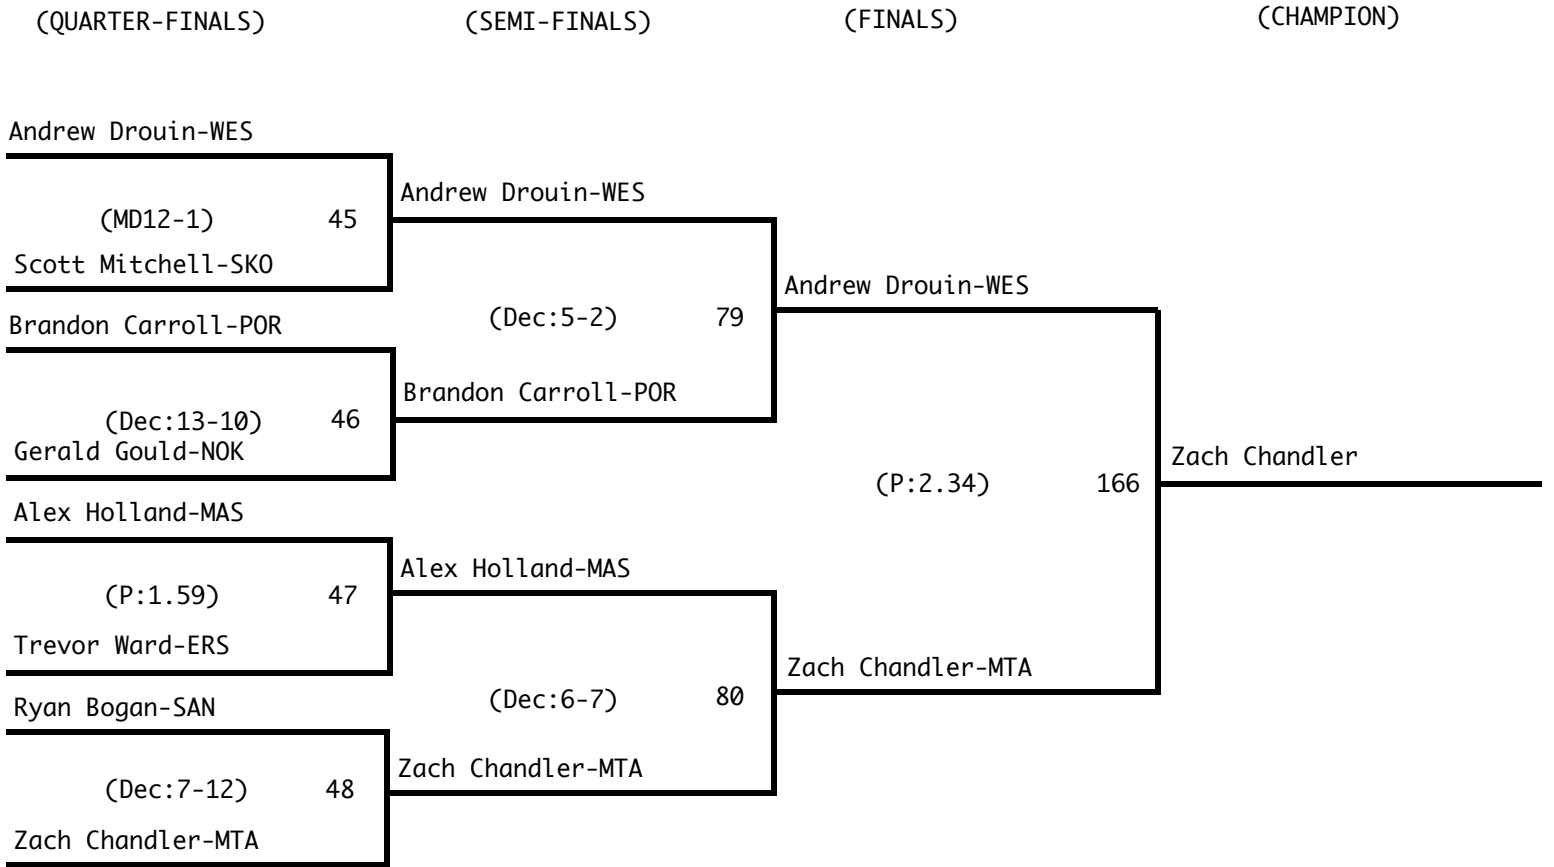

2008 State Class A Wrestling
Tournament

Championship Bracket (189 Pounds)