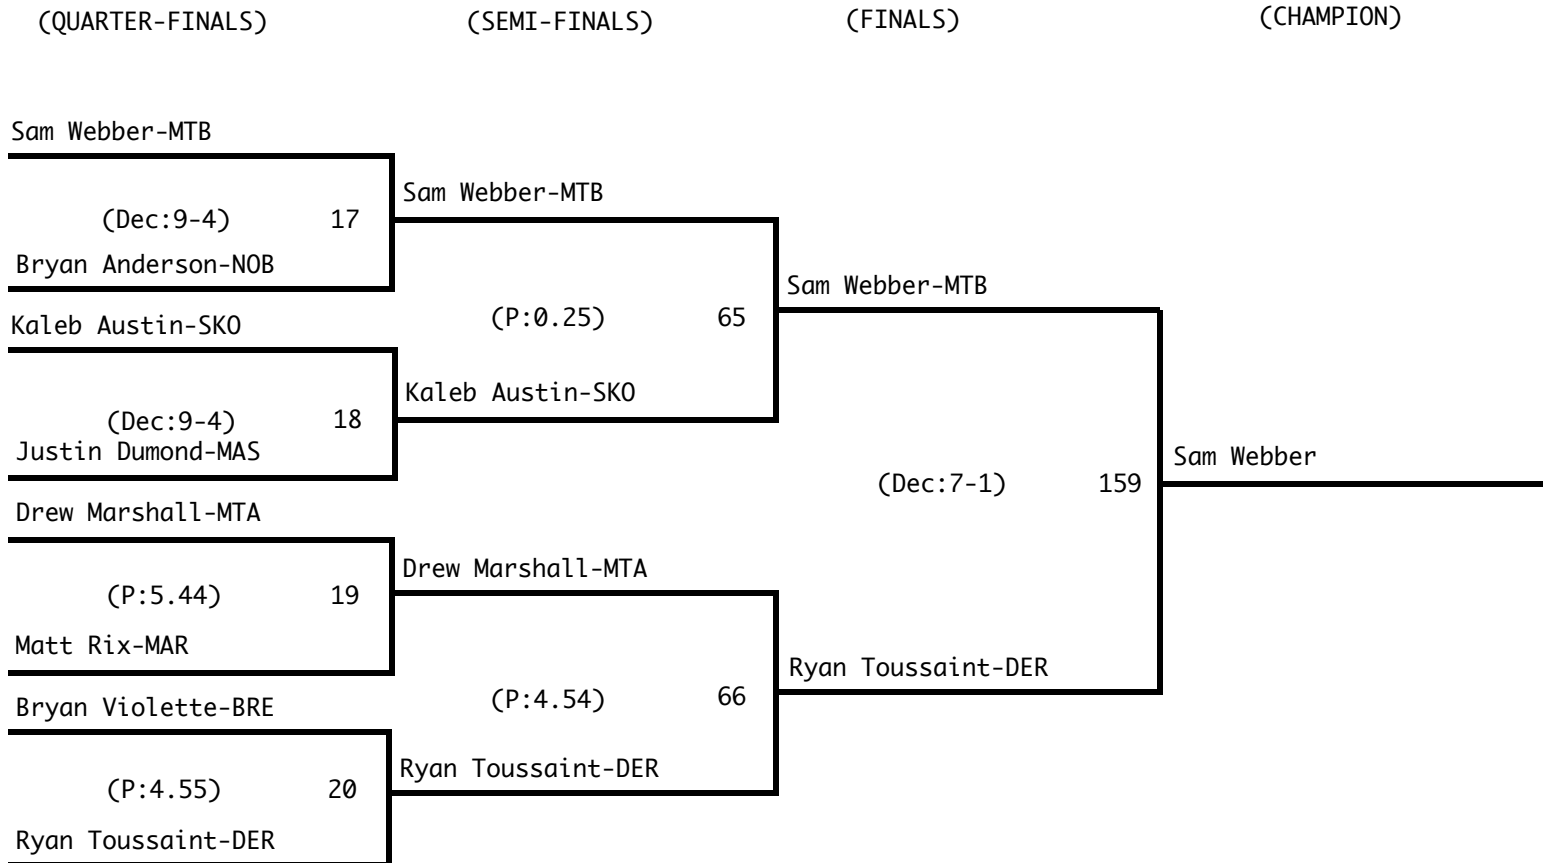

Consolation Bracket (119 Pounds)

2008 State Class A Wrestling
Tournament

Championship Bracket (125 Pounds)

Consolation Bracket (125 Pounds)

2008 State Class A Wrestling
Tournament

Championship Bracket (130 Pounds)