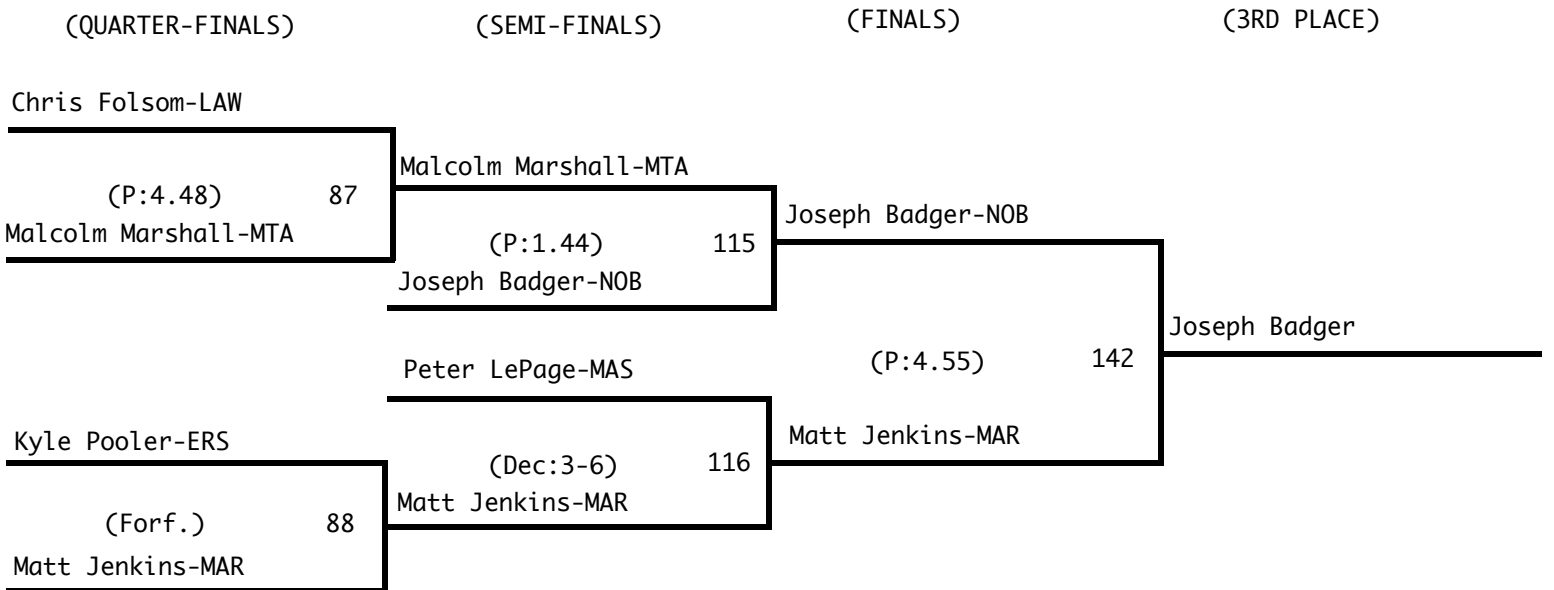

Consolation Bracket (103 Pounds)

2008 State Class A Wrestling
Tournament

Championship Bracket (112 Pounds)

Consolation Bracket (112 Pounds)

2008 State Class A Wrestling
Tournament

Championship Bracket (119 Pounds)