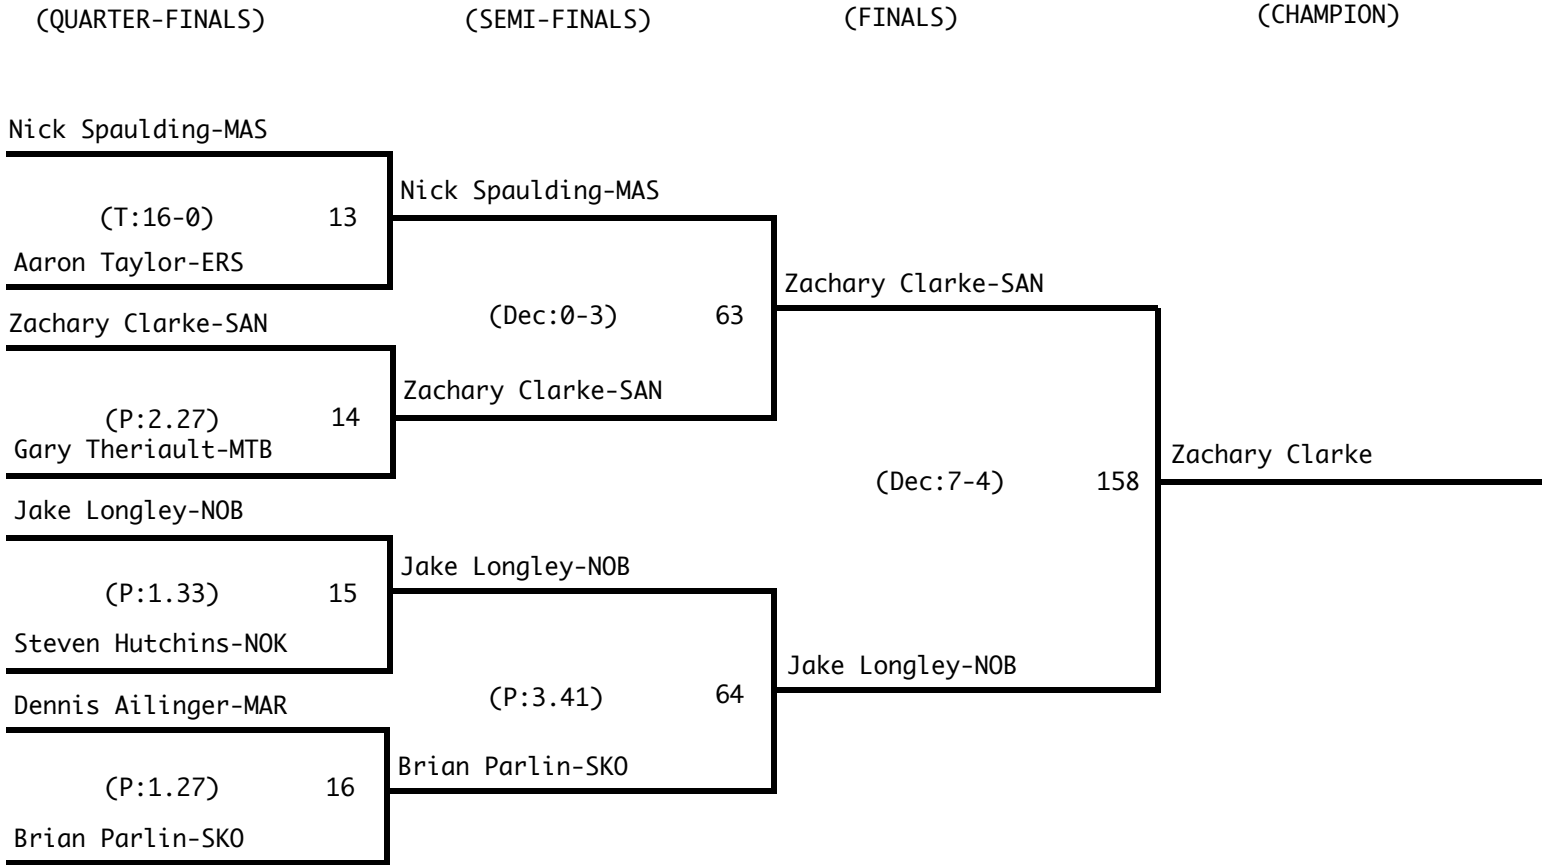

2008 State Class A Wrestling
Tournament

Championship Bracket (125 Pounds)