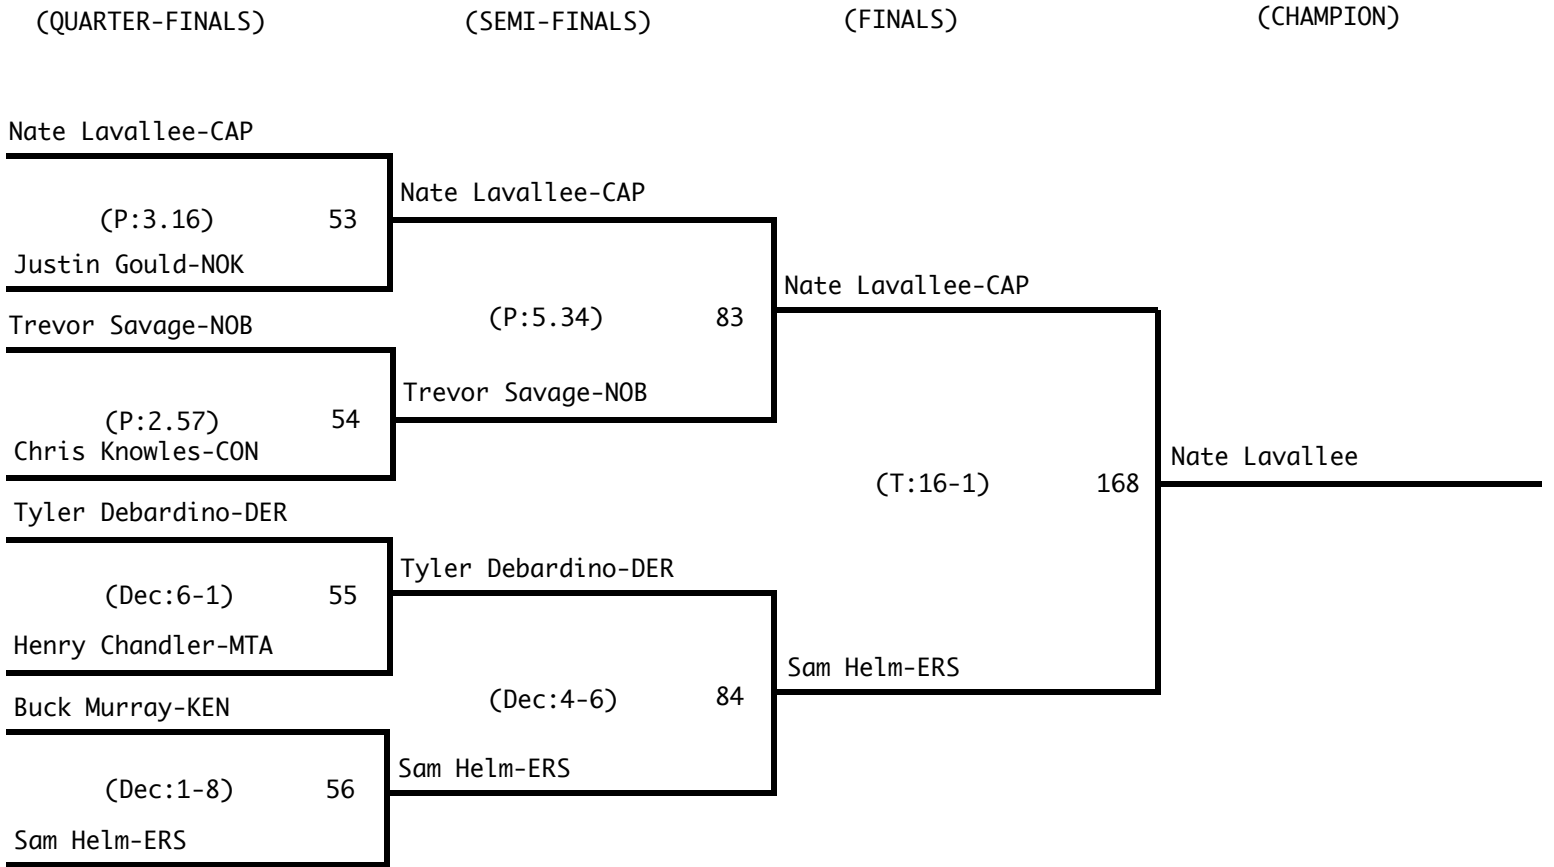

2008 State Class A Wrestling
Tournament

Championship Bracket (285 Pounds)