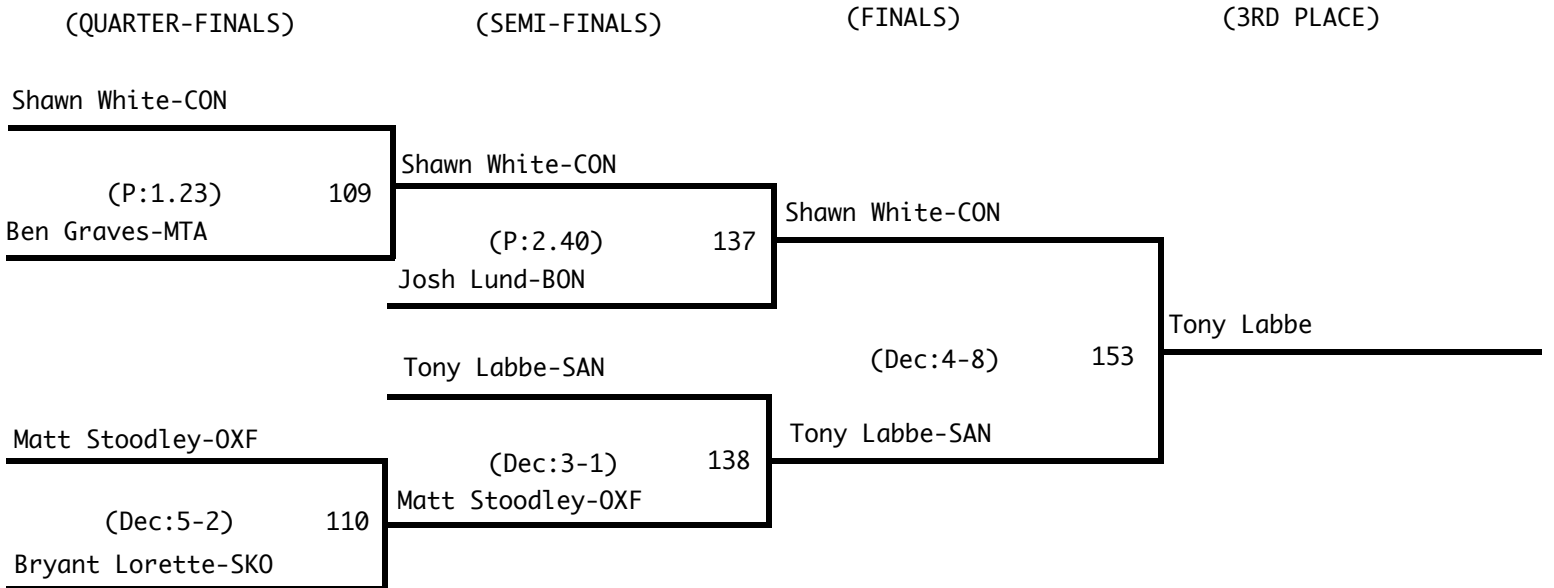

Consolation Bracket (215 Pounds)