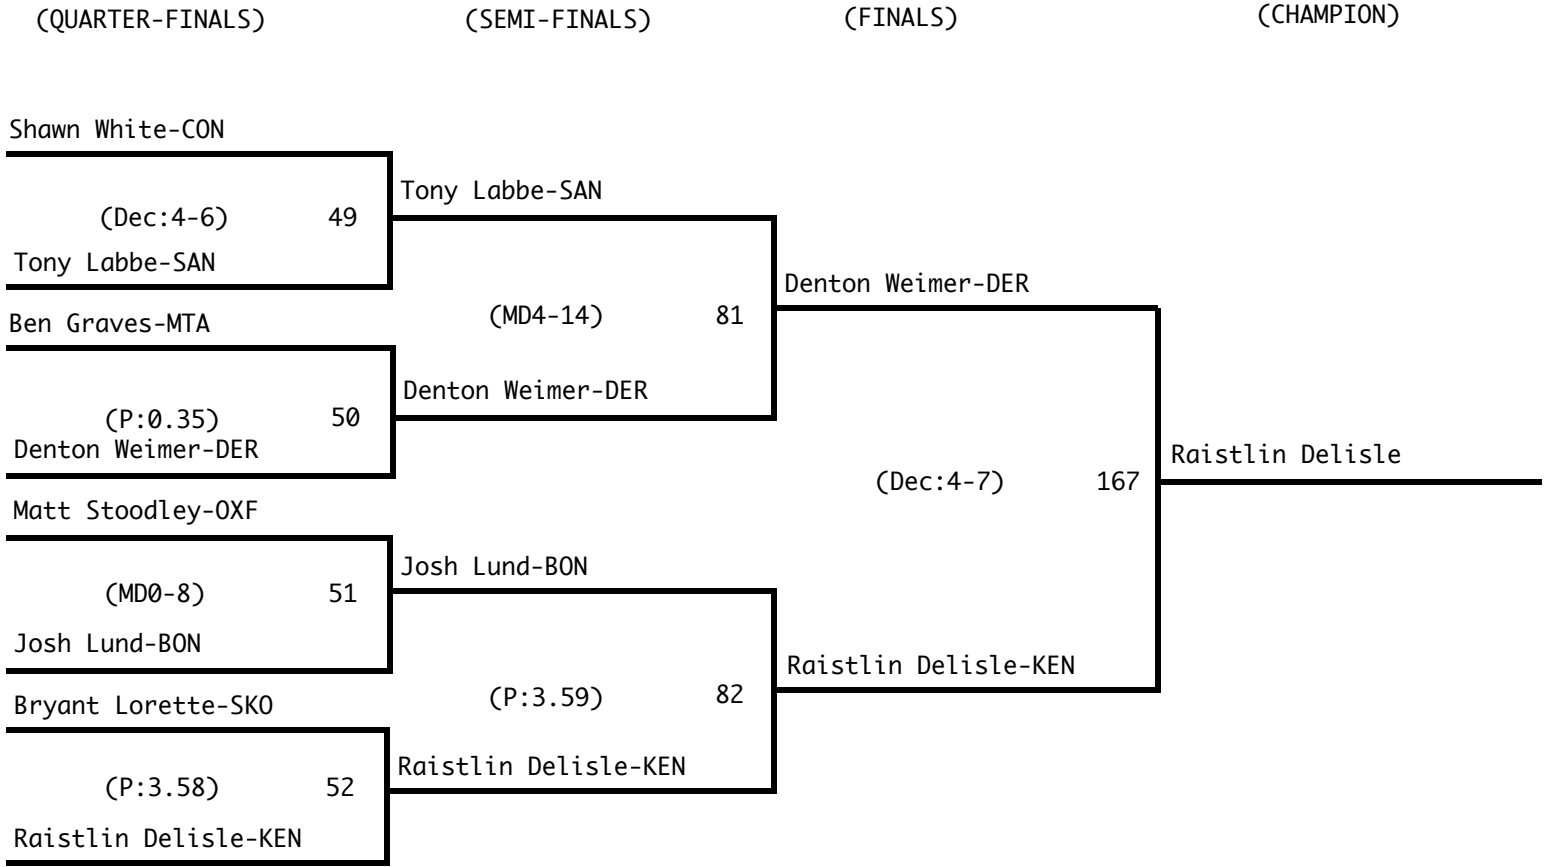

Consolation Bracket (171 Pounds)

2008 State Class A Wrestling
Tournament

Championship Bracket (189 Pounds)

Consolation Bracket (189 Pounds)

2008 State Class A Wrestling
Tournament

Championship Bracket (215 Pounds)