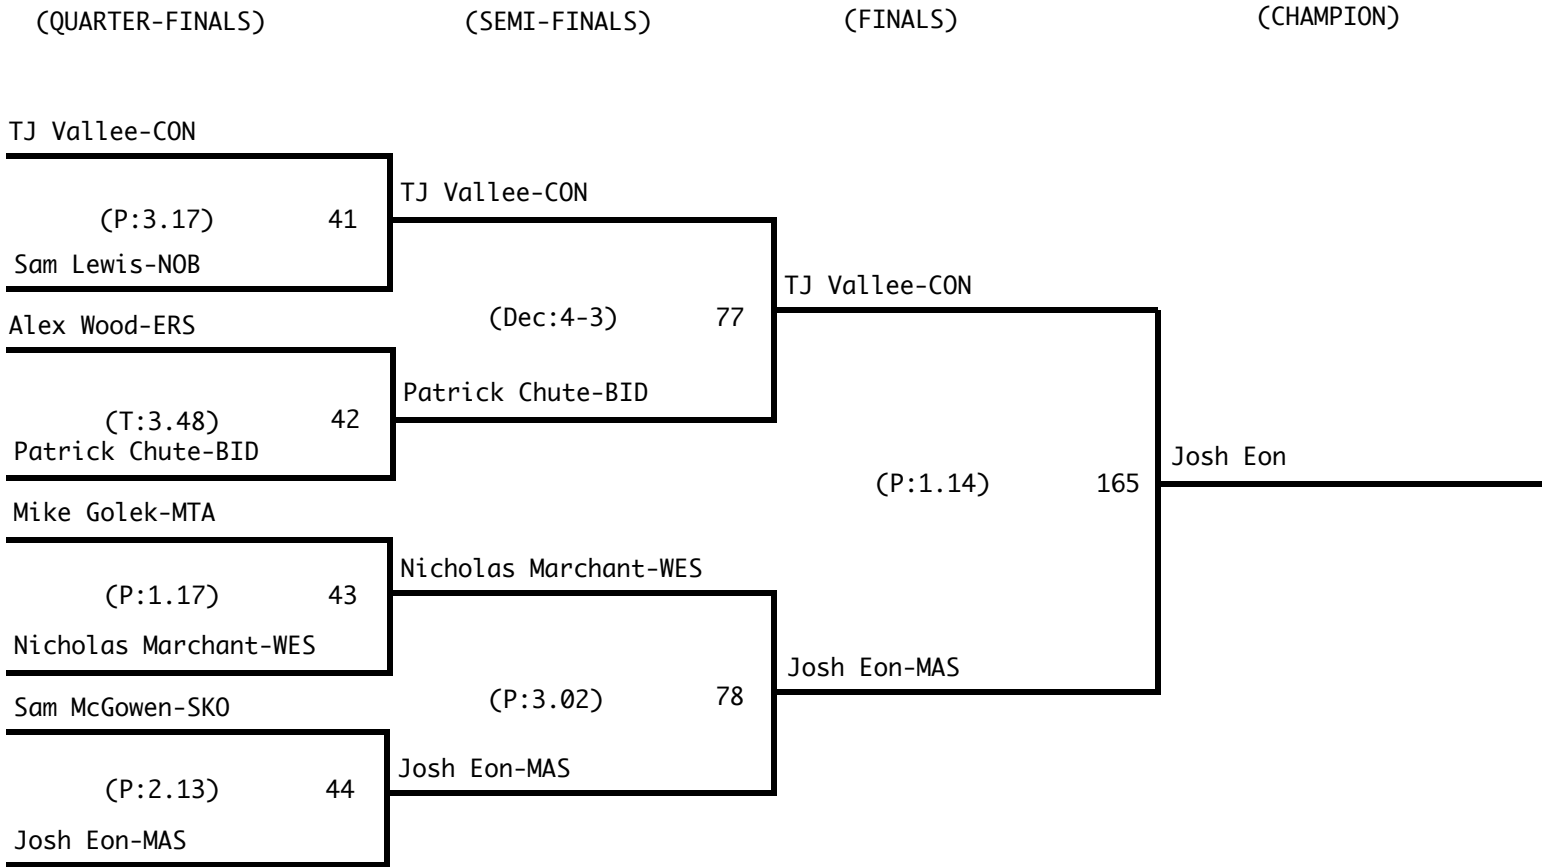

Consolation Bracket (152 Pounds)

2008 State Class A Wrestling
Tournament

Championship Bracket (160 Pounds)

Consolation Bracket (160 Pounds)

2008 State Class A Wrestling
Tournament

Championship Bracket (171 Pounds)