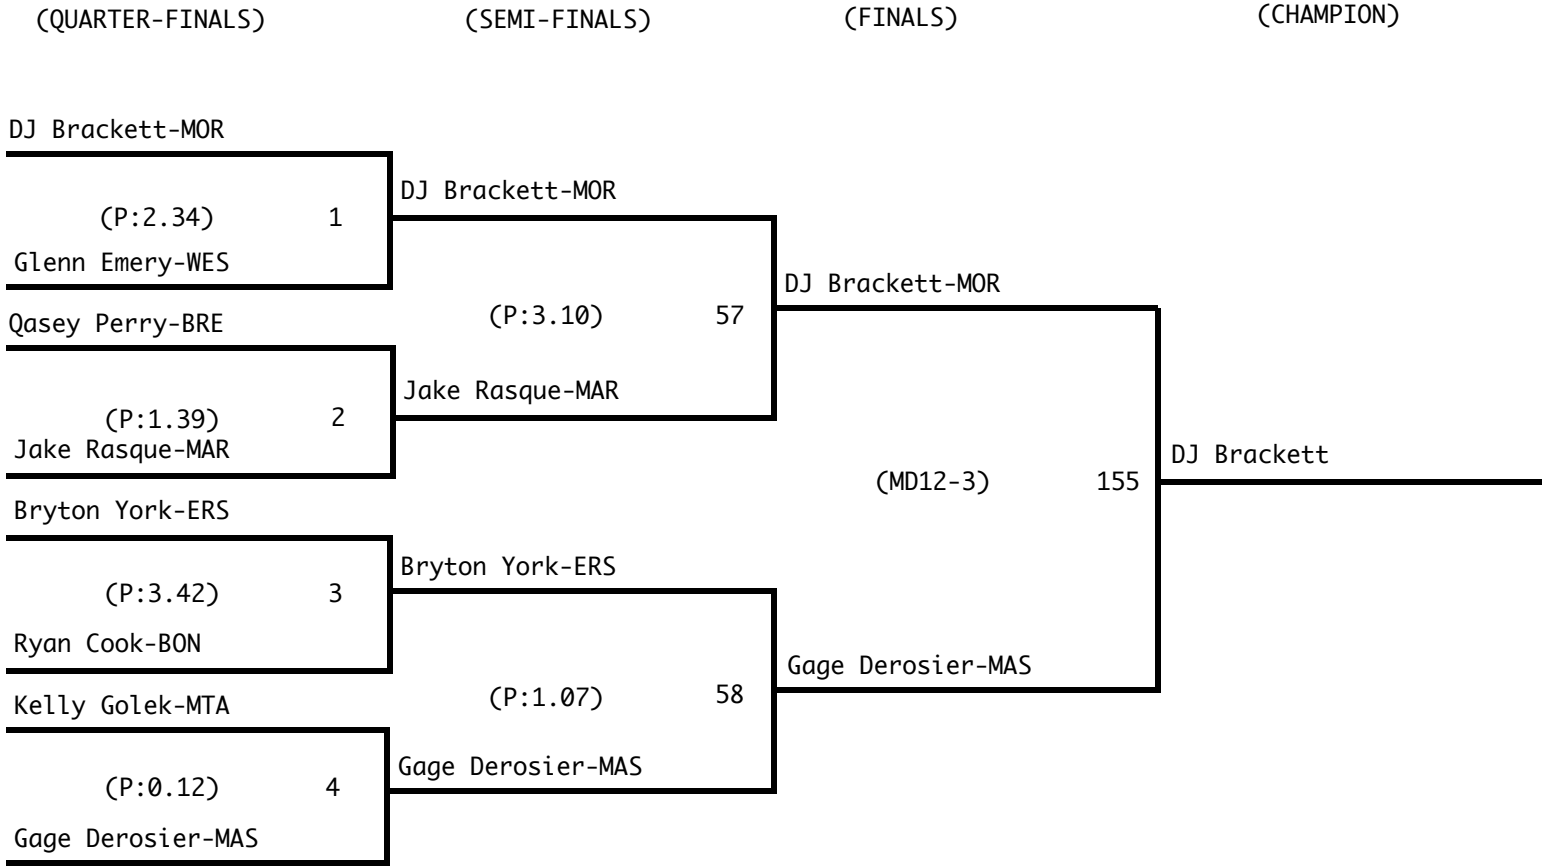

2008 State Class A Wrestling
Tournament

Championship Bracket (103 Pounds)