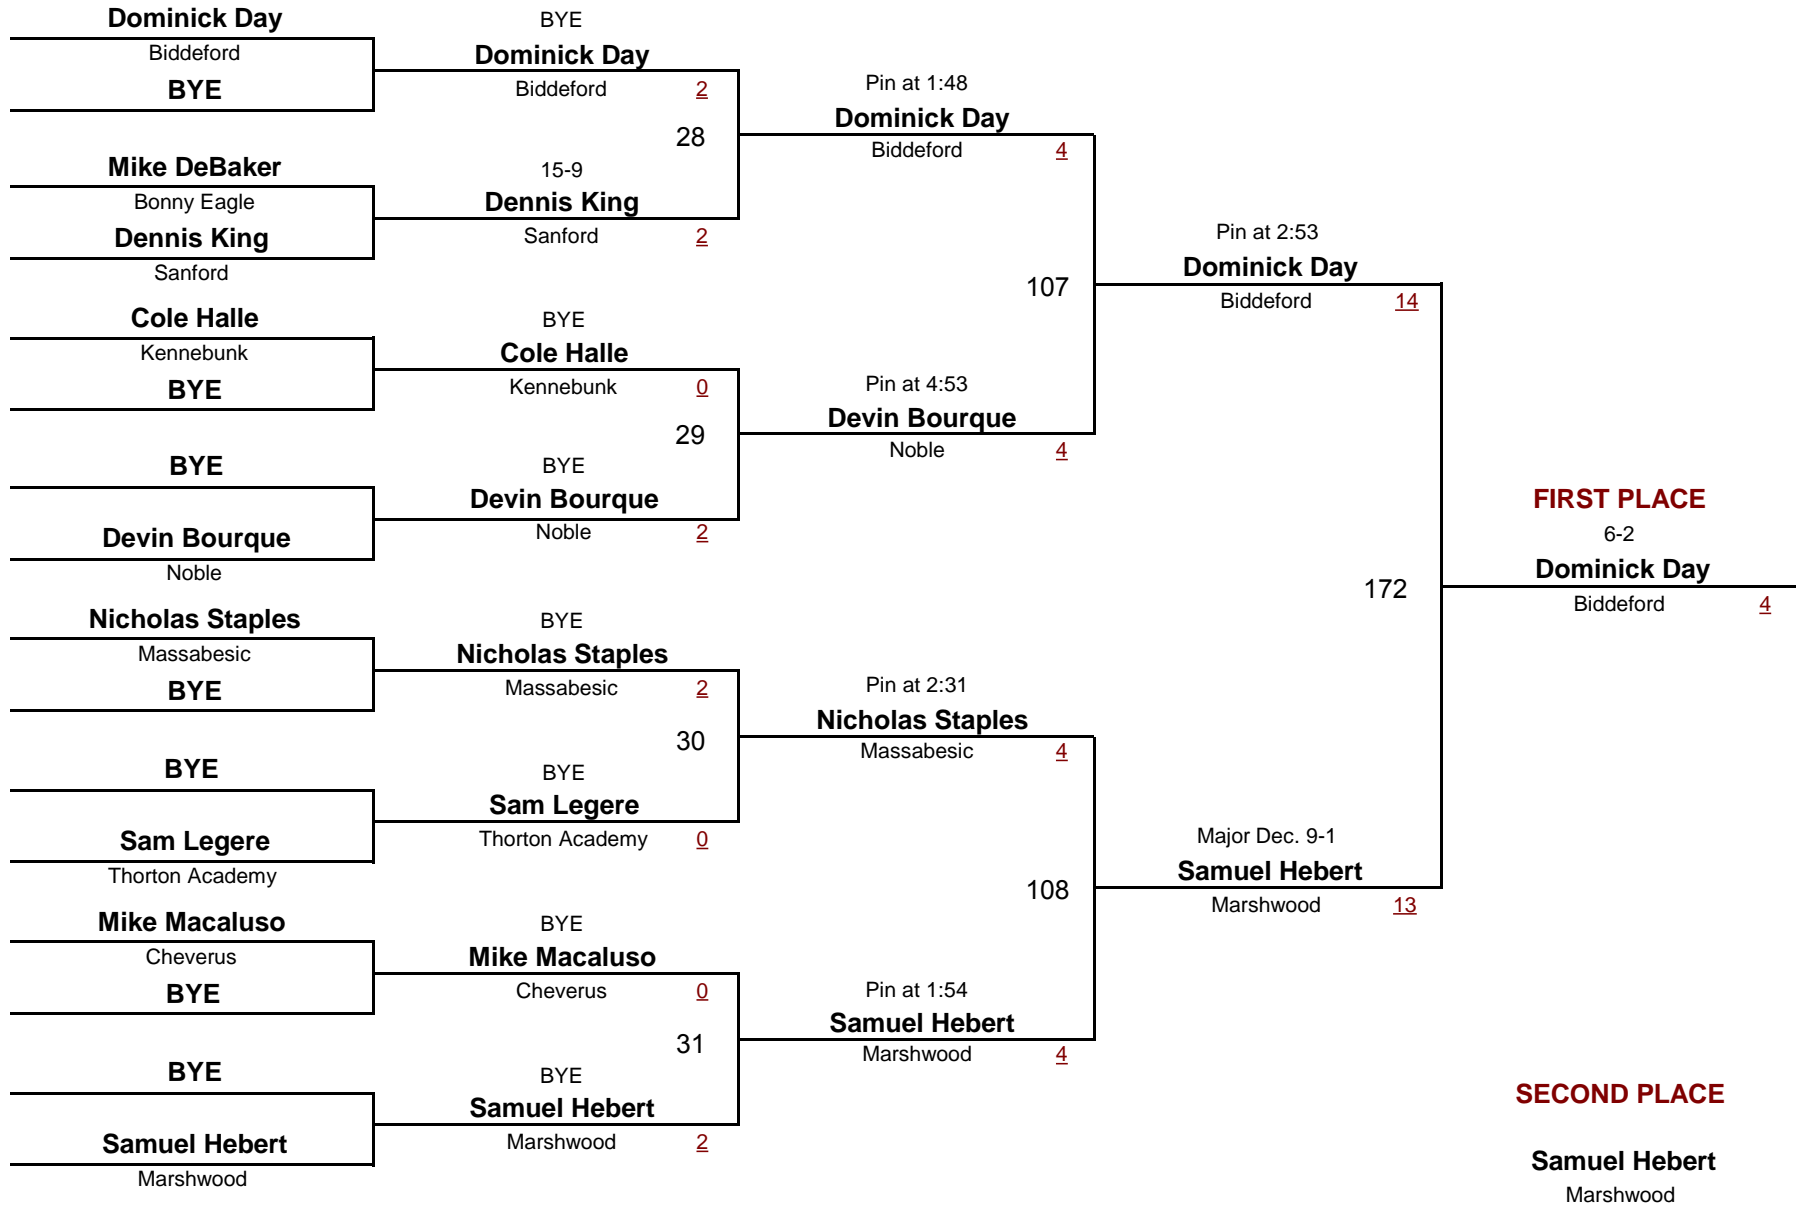

HIGH SCHOOL

138

MAINE CLASS A WEST REGIONAL CHAMPIONSHIP 2014

DIVISION

WEIGHT

February 8, 2014

Championship Rounds

1

3