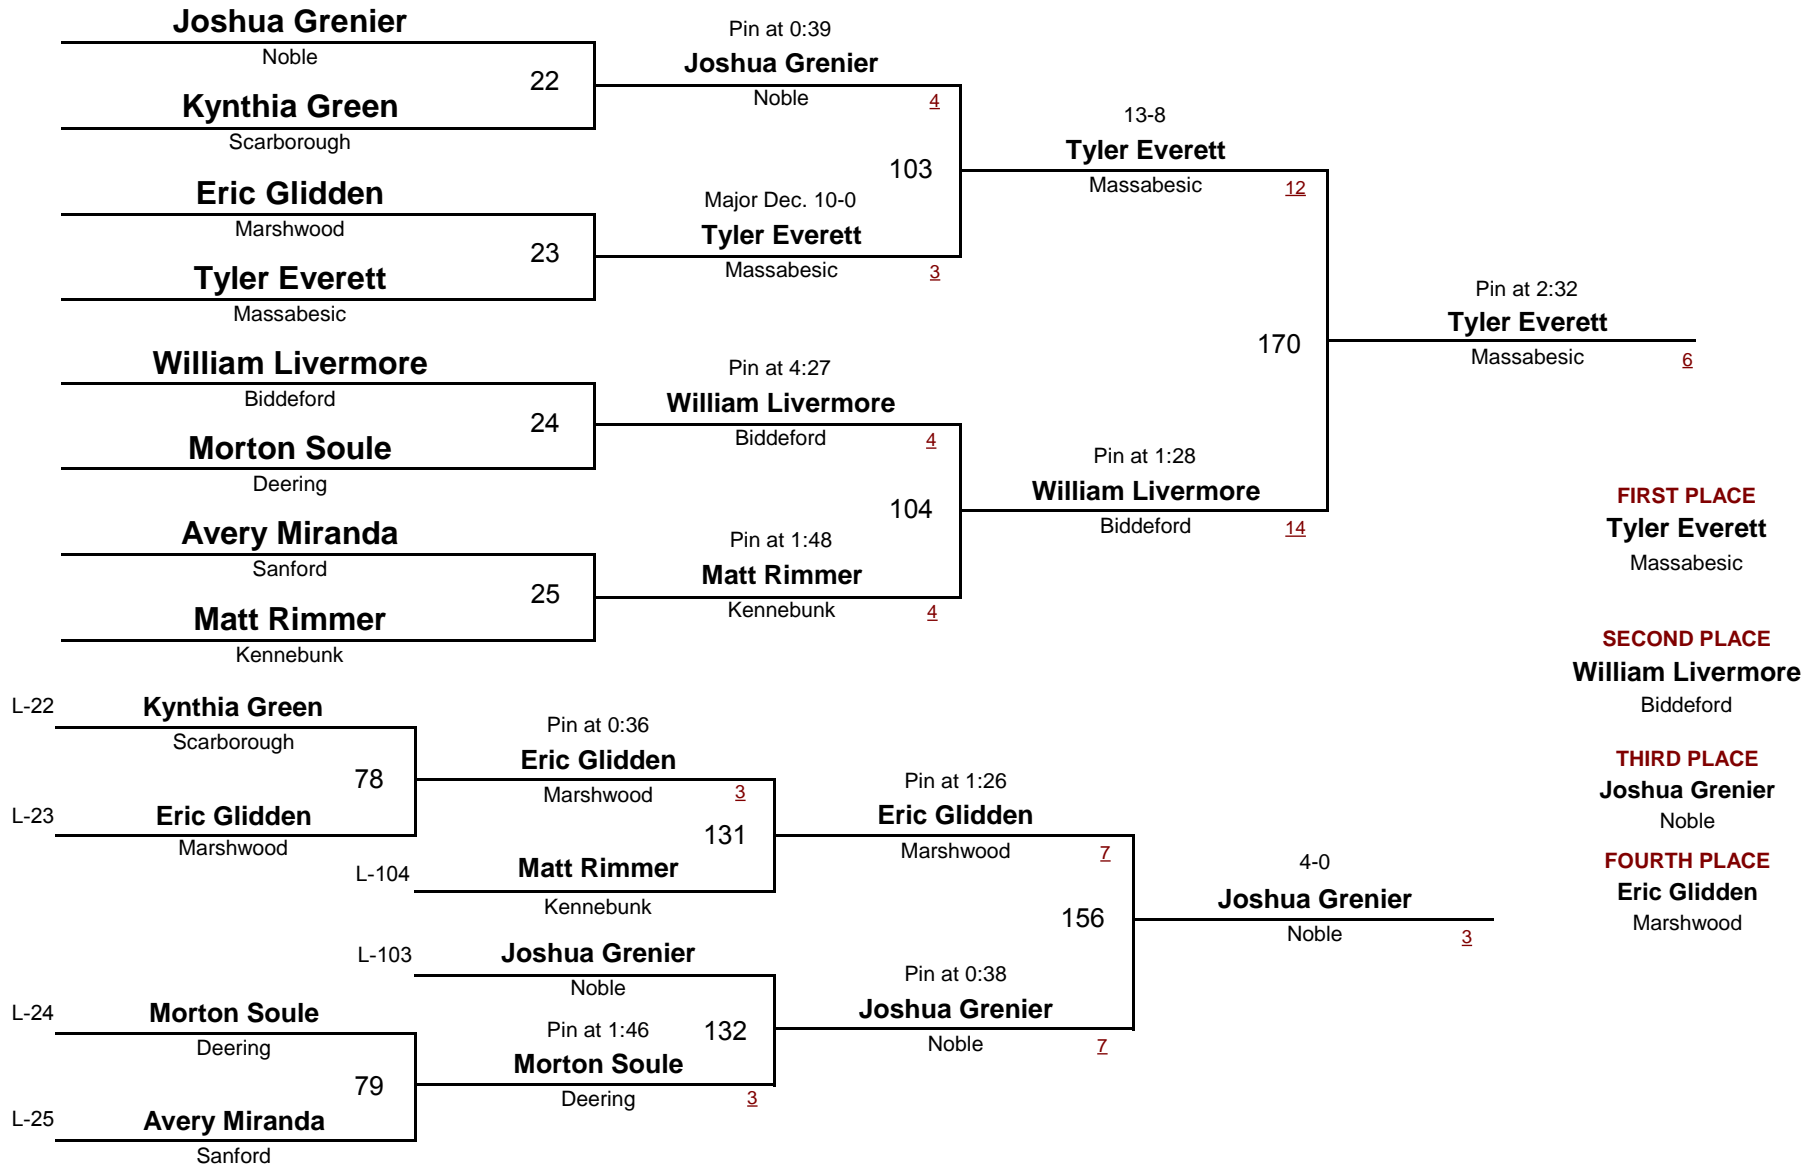

HIGH SCHOOL

126

MAINE CLASS A WEST REGIONAL CHAMPIONSHIP 2014

DIVISION

WEIGHT

February 8, 2014