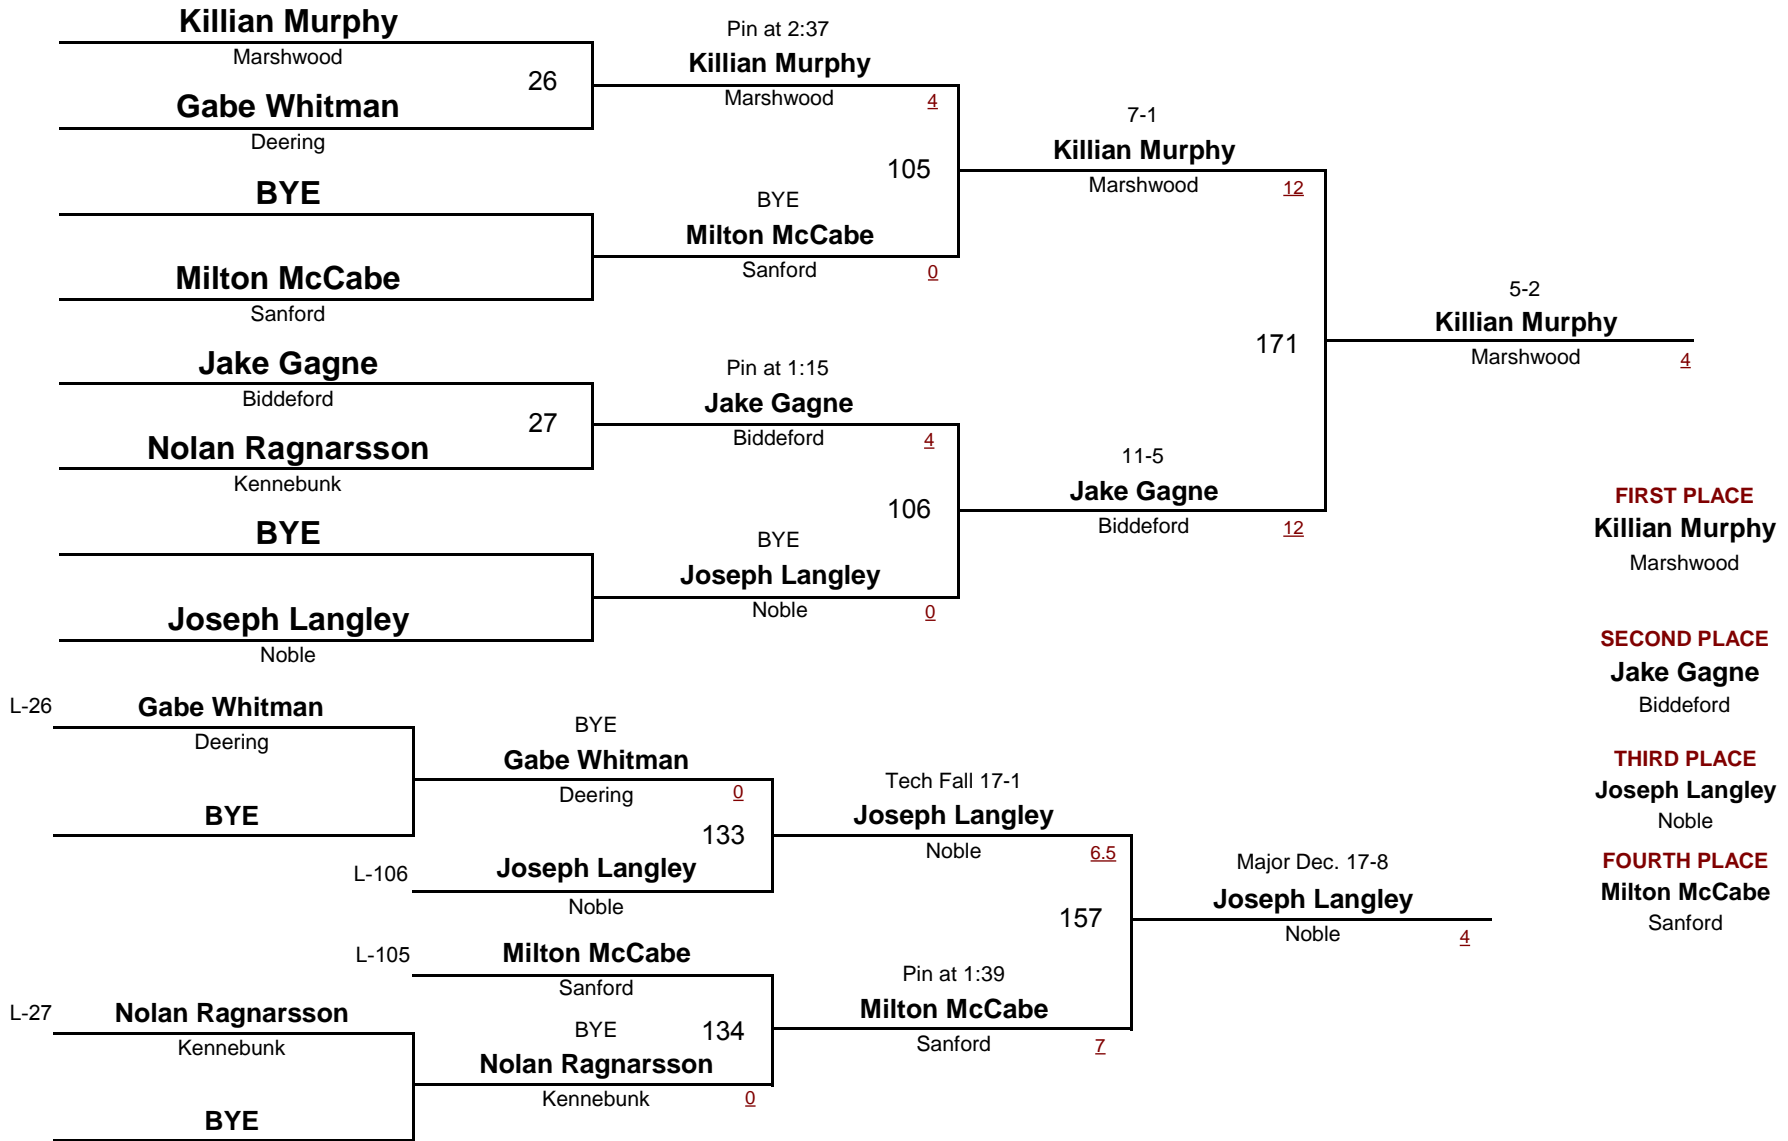

HIGH SCHOOL

132

MAINE CLASS A WEST REGIONAL CHAMPIONSHIP 2014

DIVISION

WEIGHT

February 8, 2014