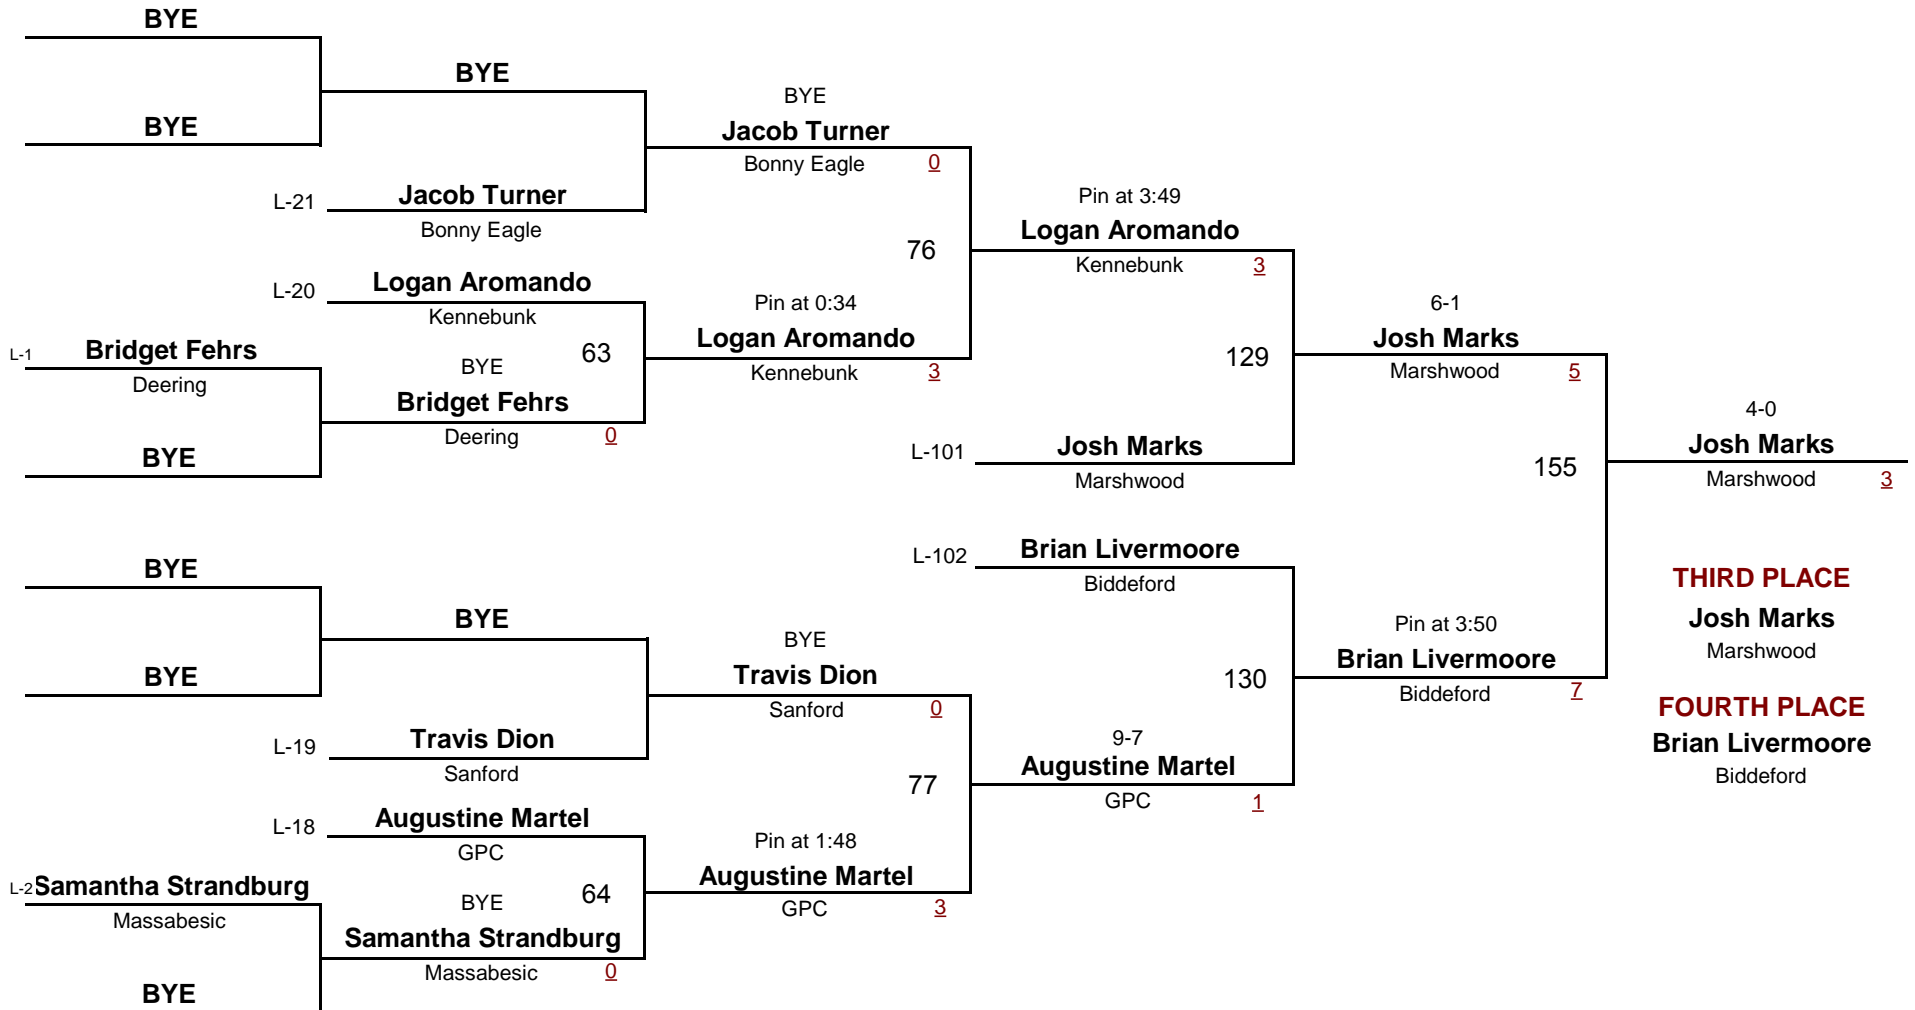

## Championship Rounds

1

**HIGH SCHOOL**  
DIVISION

**120**  
WEIGHT

**MAINE CLASS A WEST REGIONAL CHAMPIONSHIP 2014**

February 8, 2014

**Consolation Rounds**

HIGH SCHOOL