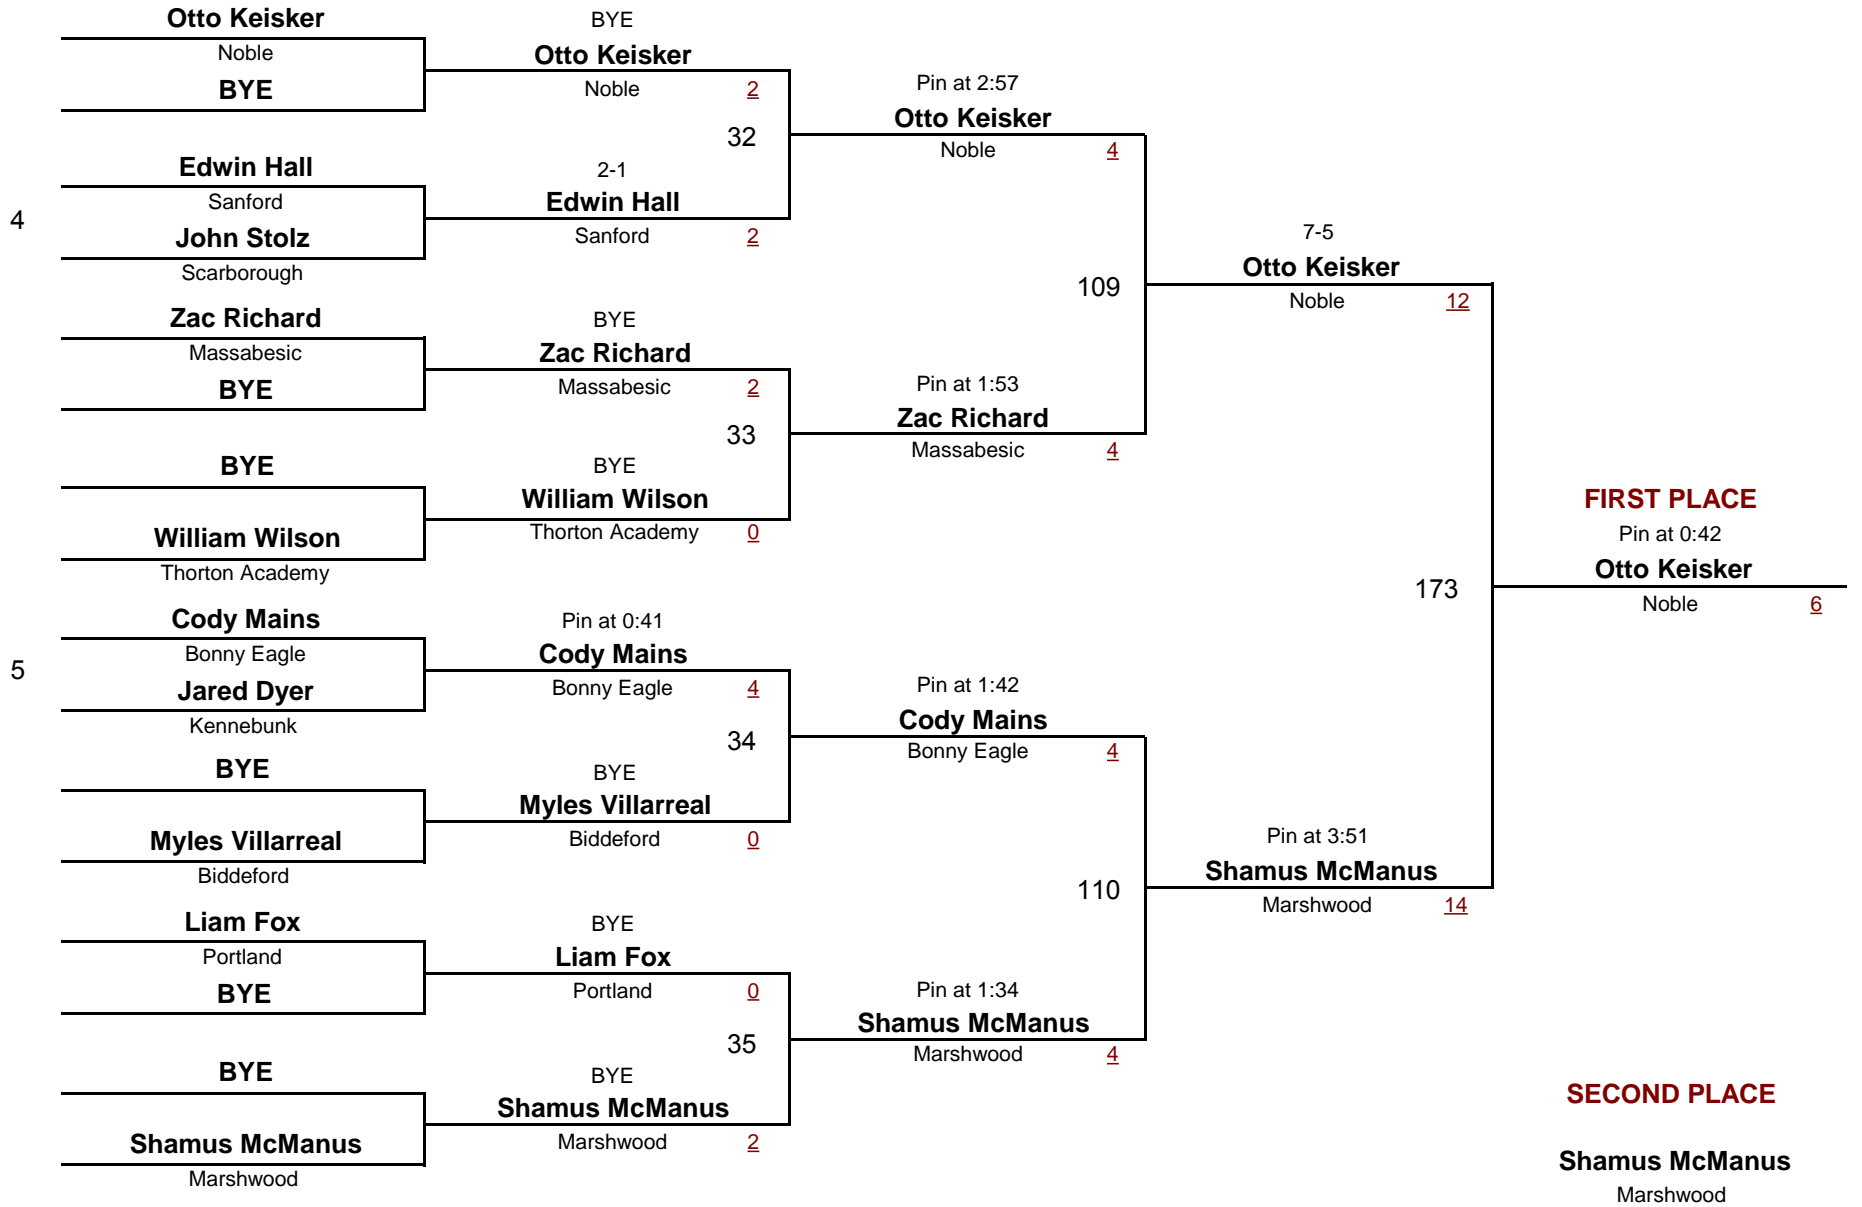

HIGH SCHOOL

145

MAINE CLASS A WEST REGIONAL CHAMPIONSHIP 2014

DIVISION

WEIGHT

February 8, 2014

Championship Rounds

1