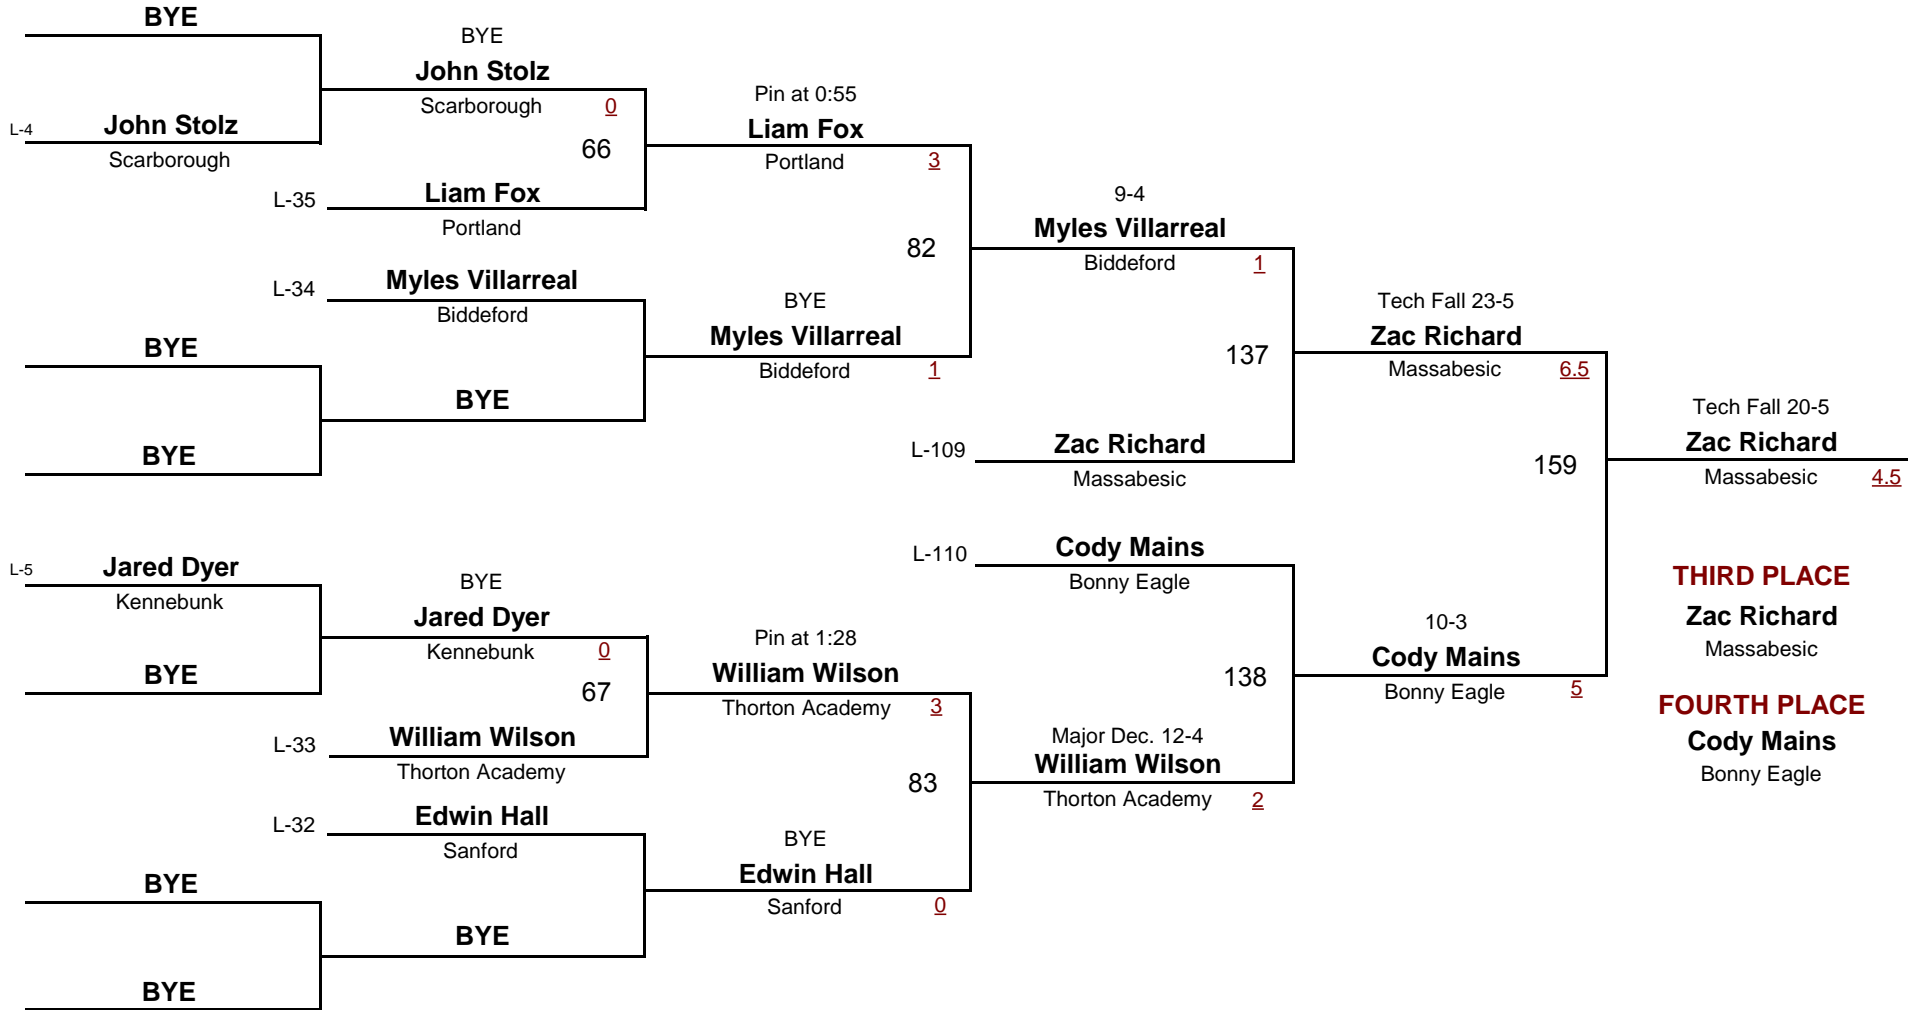

**MAINE CLASS A WEST REGIONAL CHAMPIONSHIP 2014**

February 8, 2014

***Consolation Rounds***