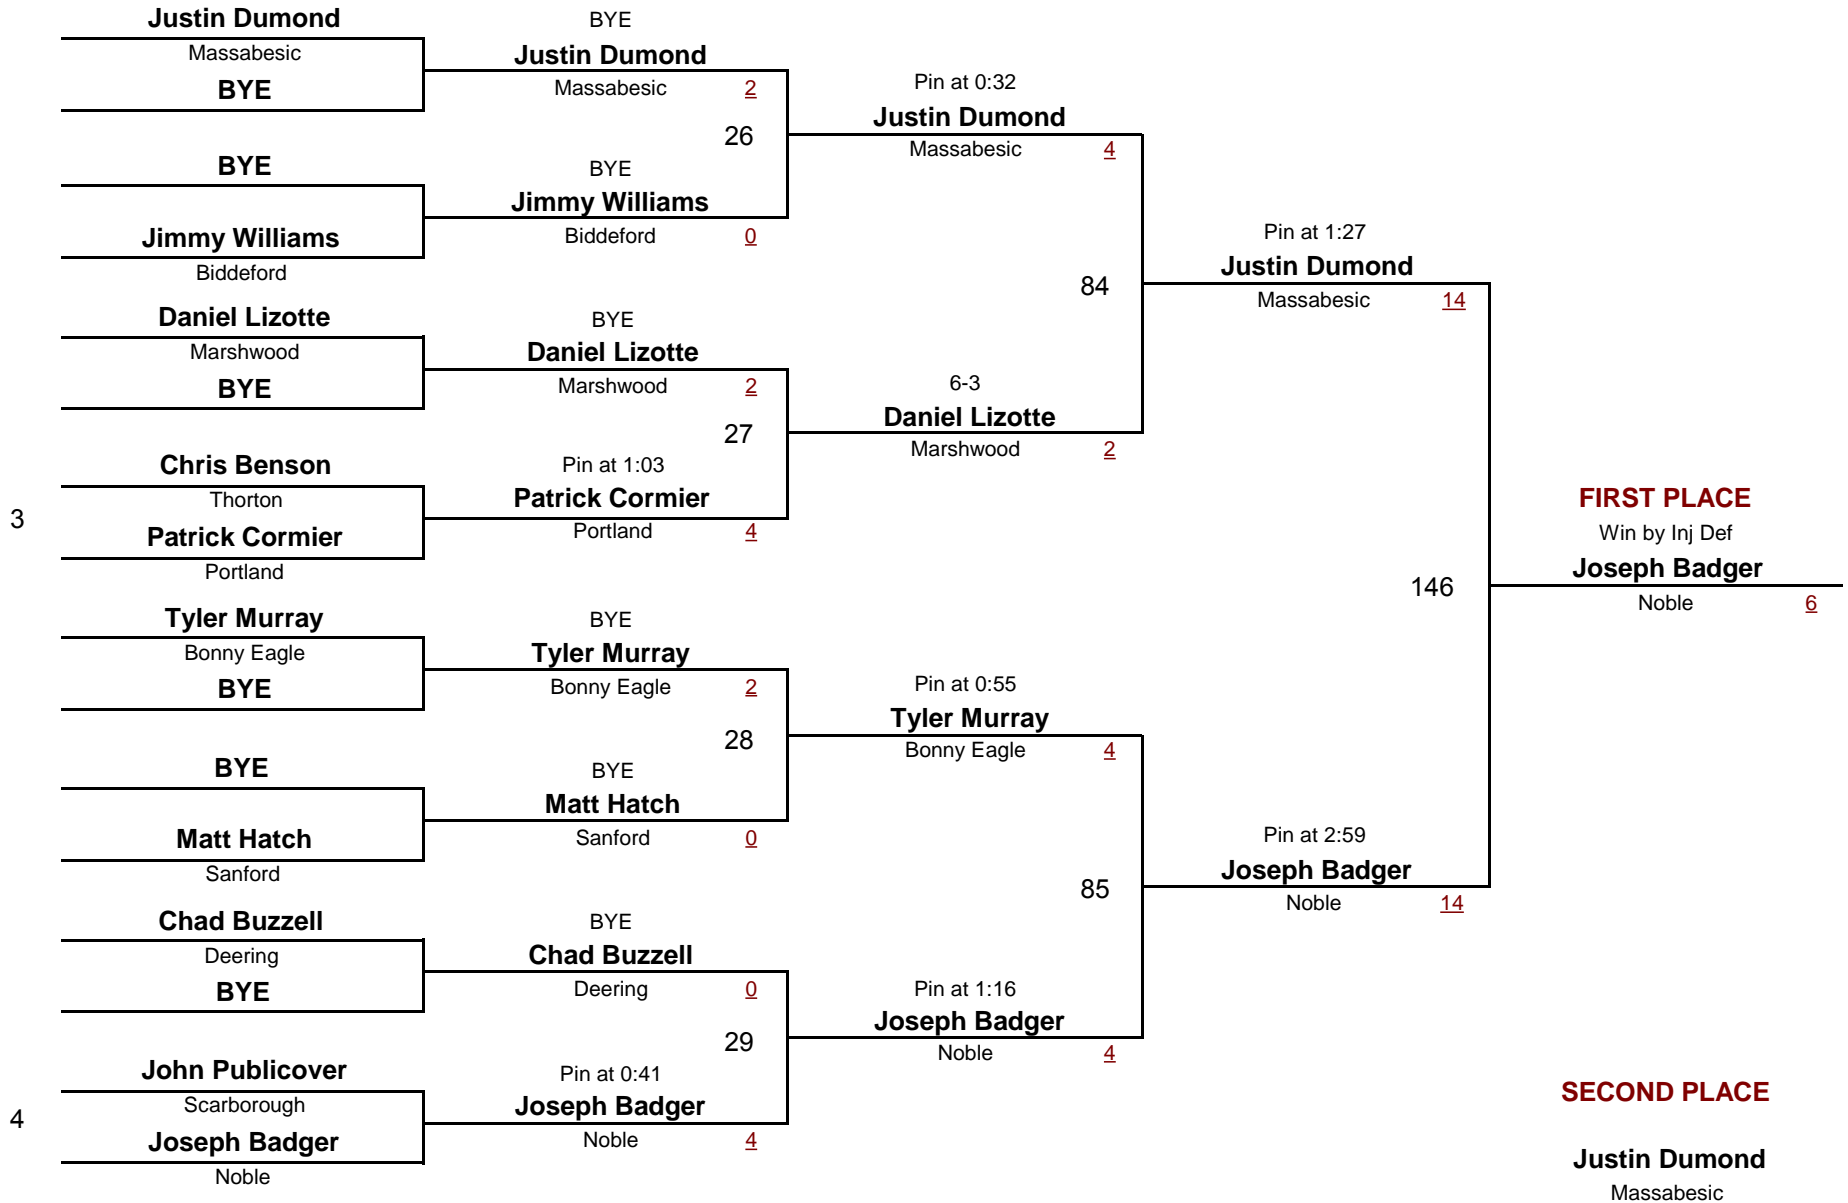

HIGH SCHOOL

145

Western A Class A Regionals 2011

DIVISION

WEIGHT

February 5, 2011

Championship Rounds

1