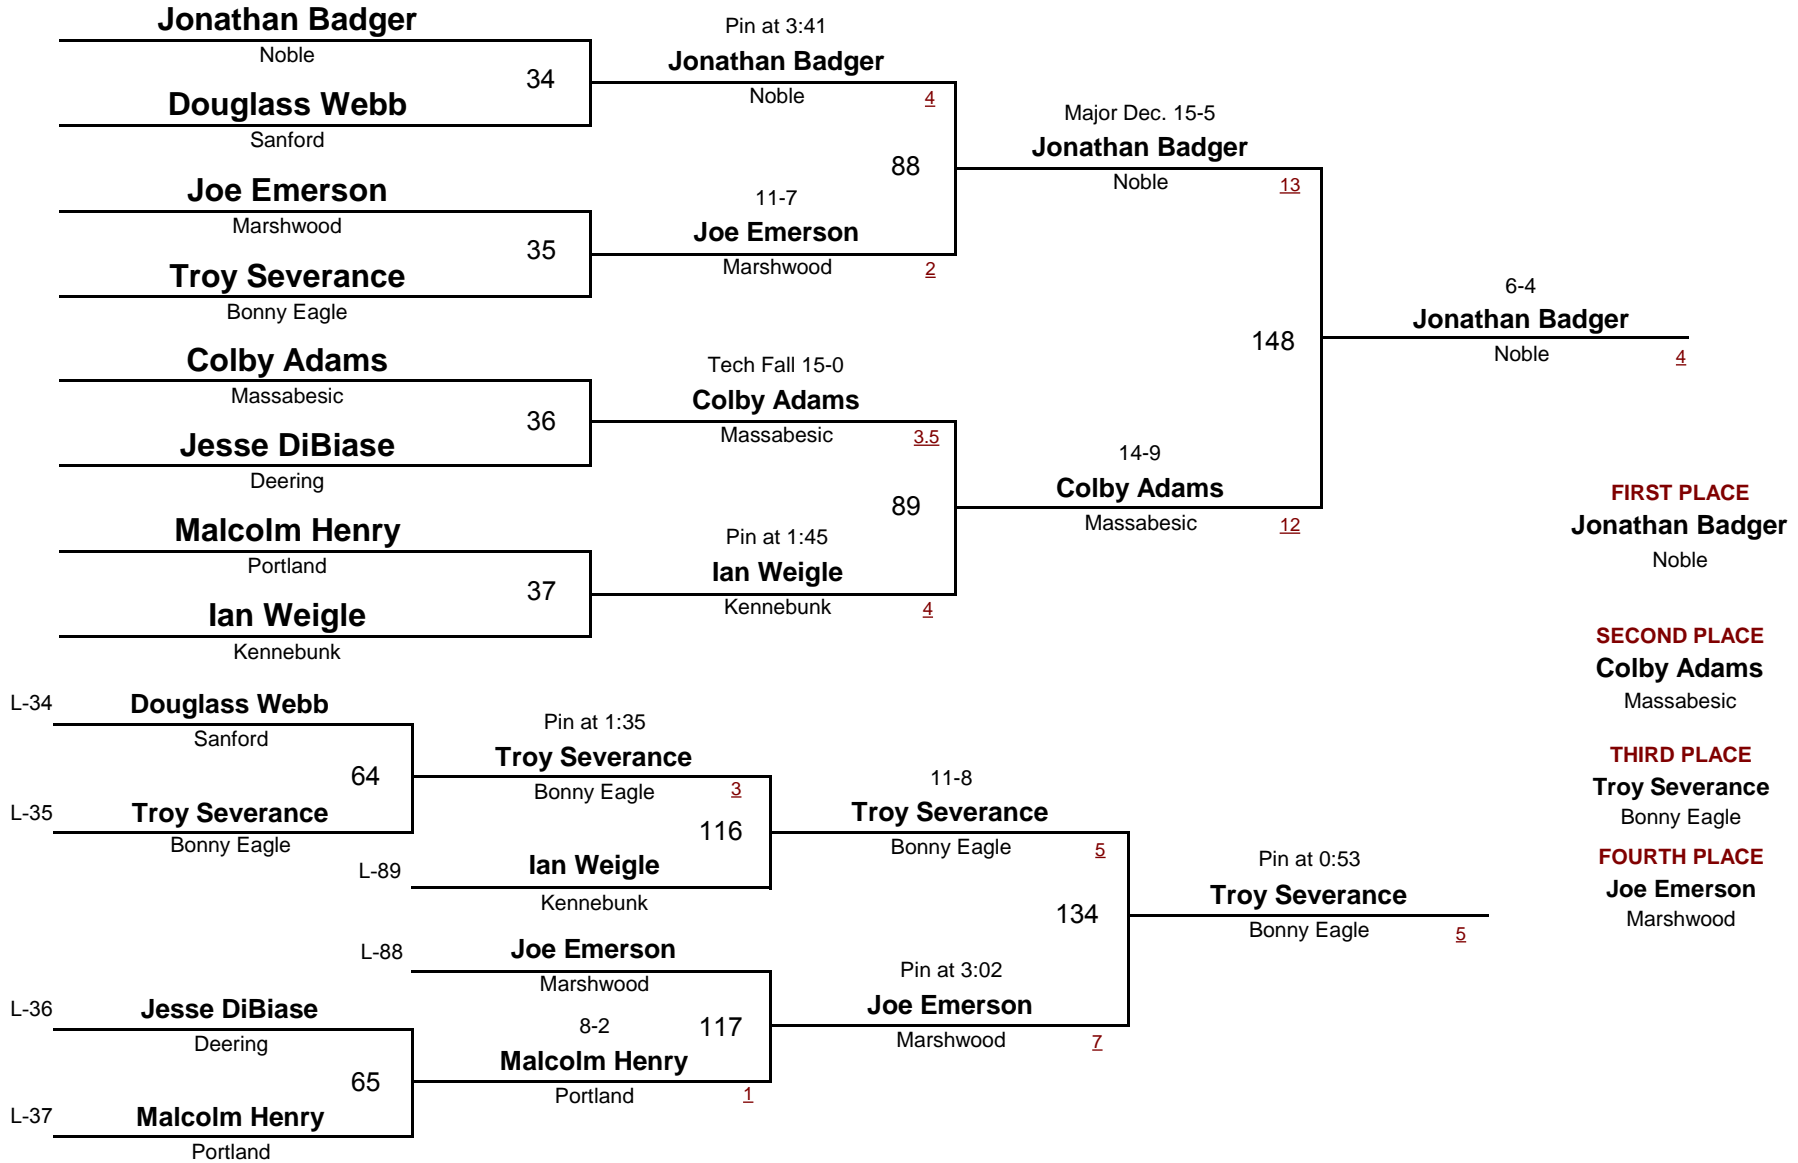

February 5, 2011

HIGH SCHOOL

160

Western A Class A Regionals 2011

DIVISION

WEIGHT

February 5, 2011

HIGH SCHOOL