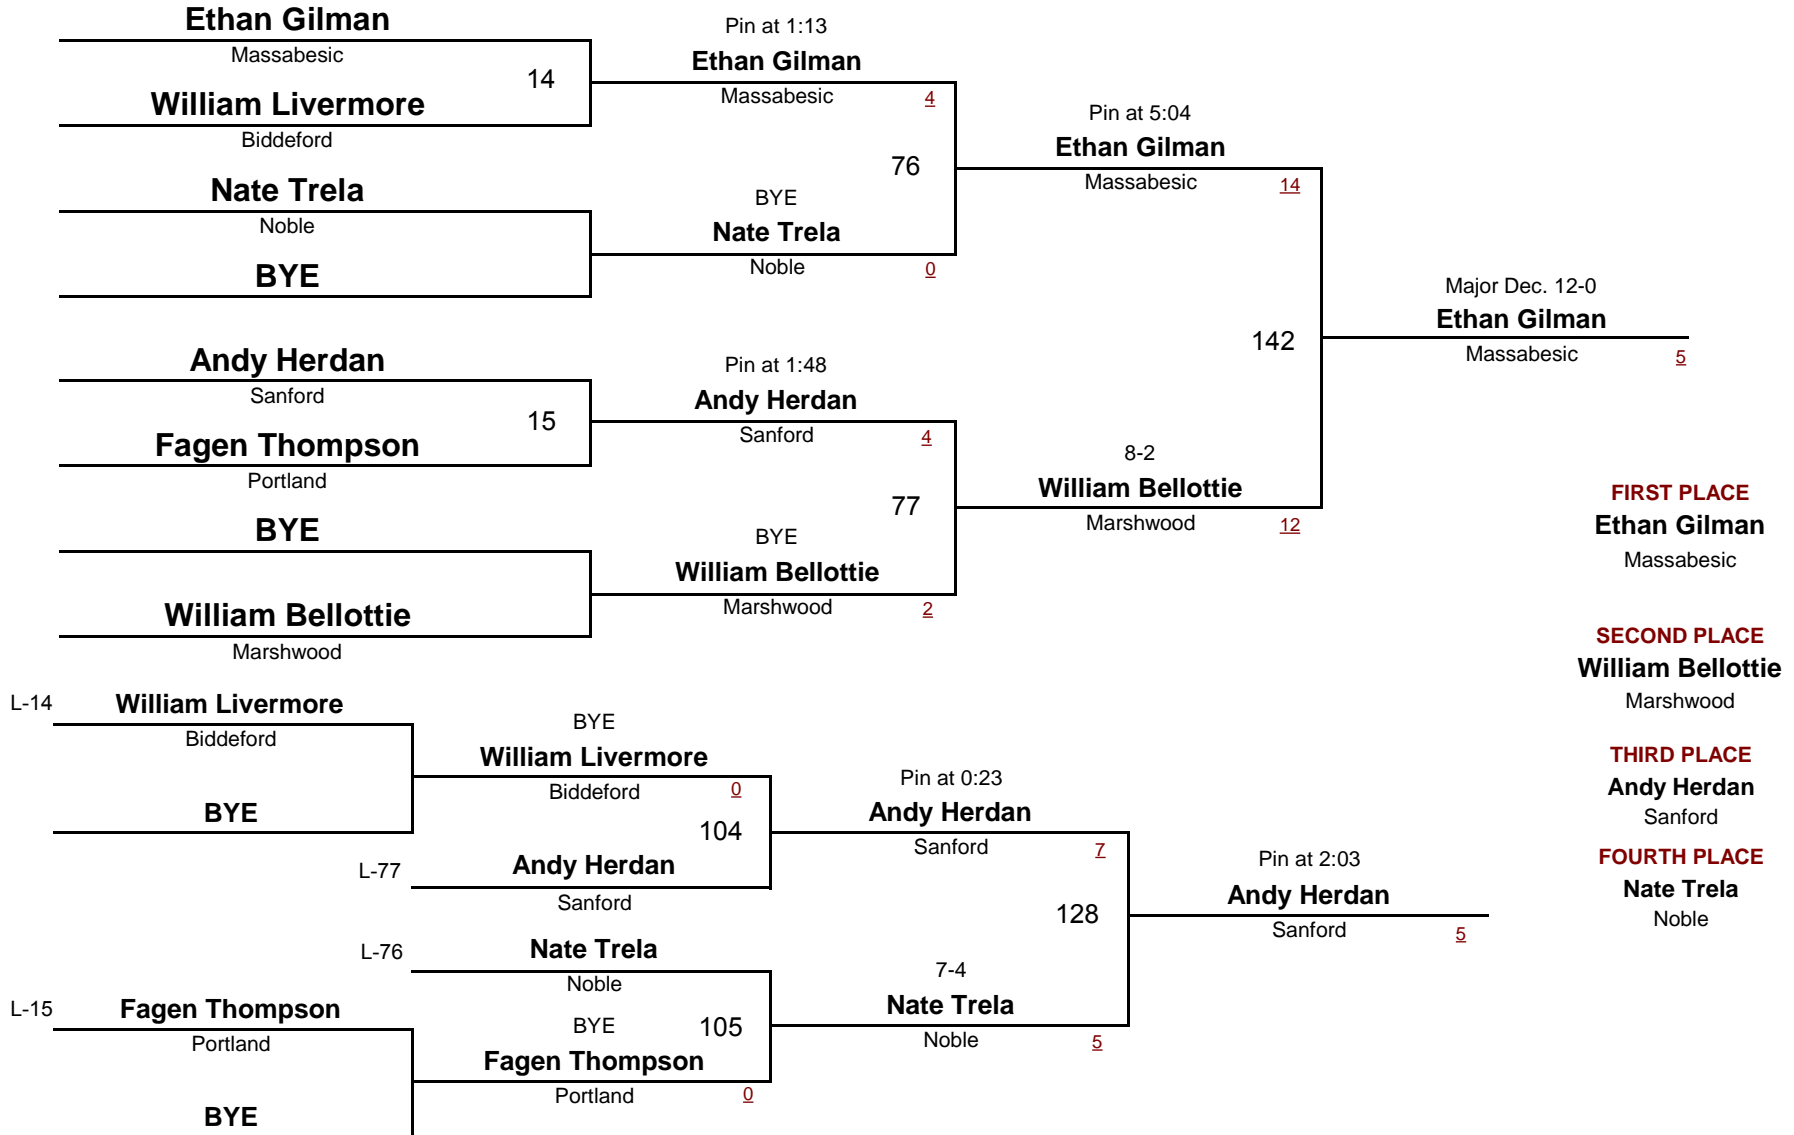

HIGH SCHOOL

125

Western A Class A Regionals 2011

DIVISION

WEIGHT

February 5, 2011