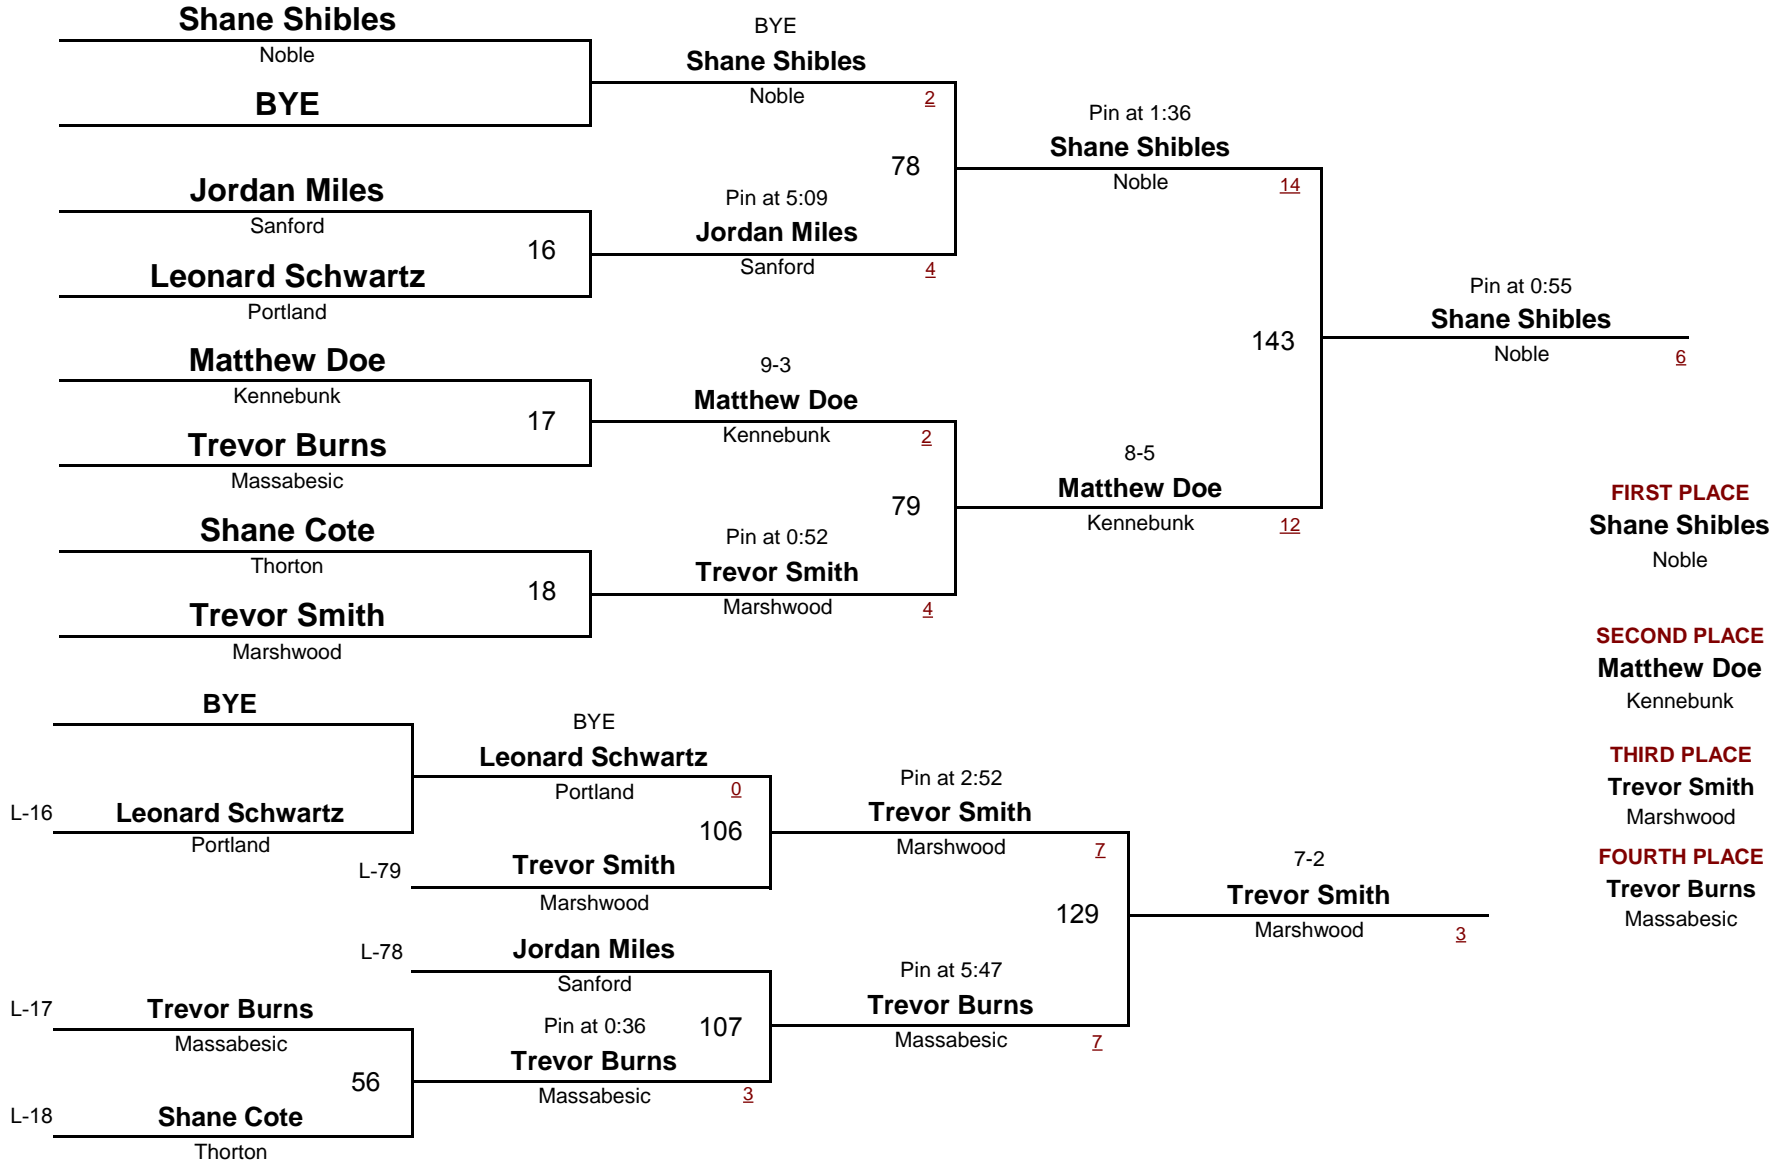

WEIGHT

February 5, 2011

HIGH SCHOOL

130

Western A Class A Regionals 2011

DIVISION

WEIGHT

February 5, 2011