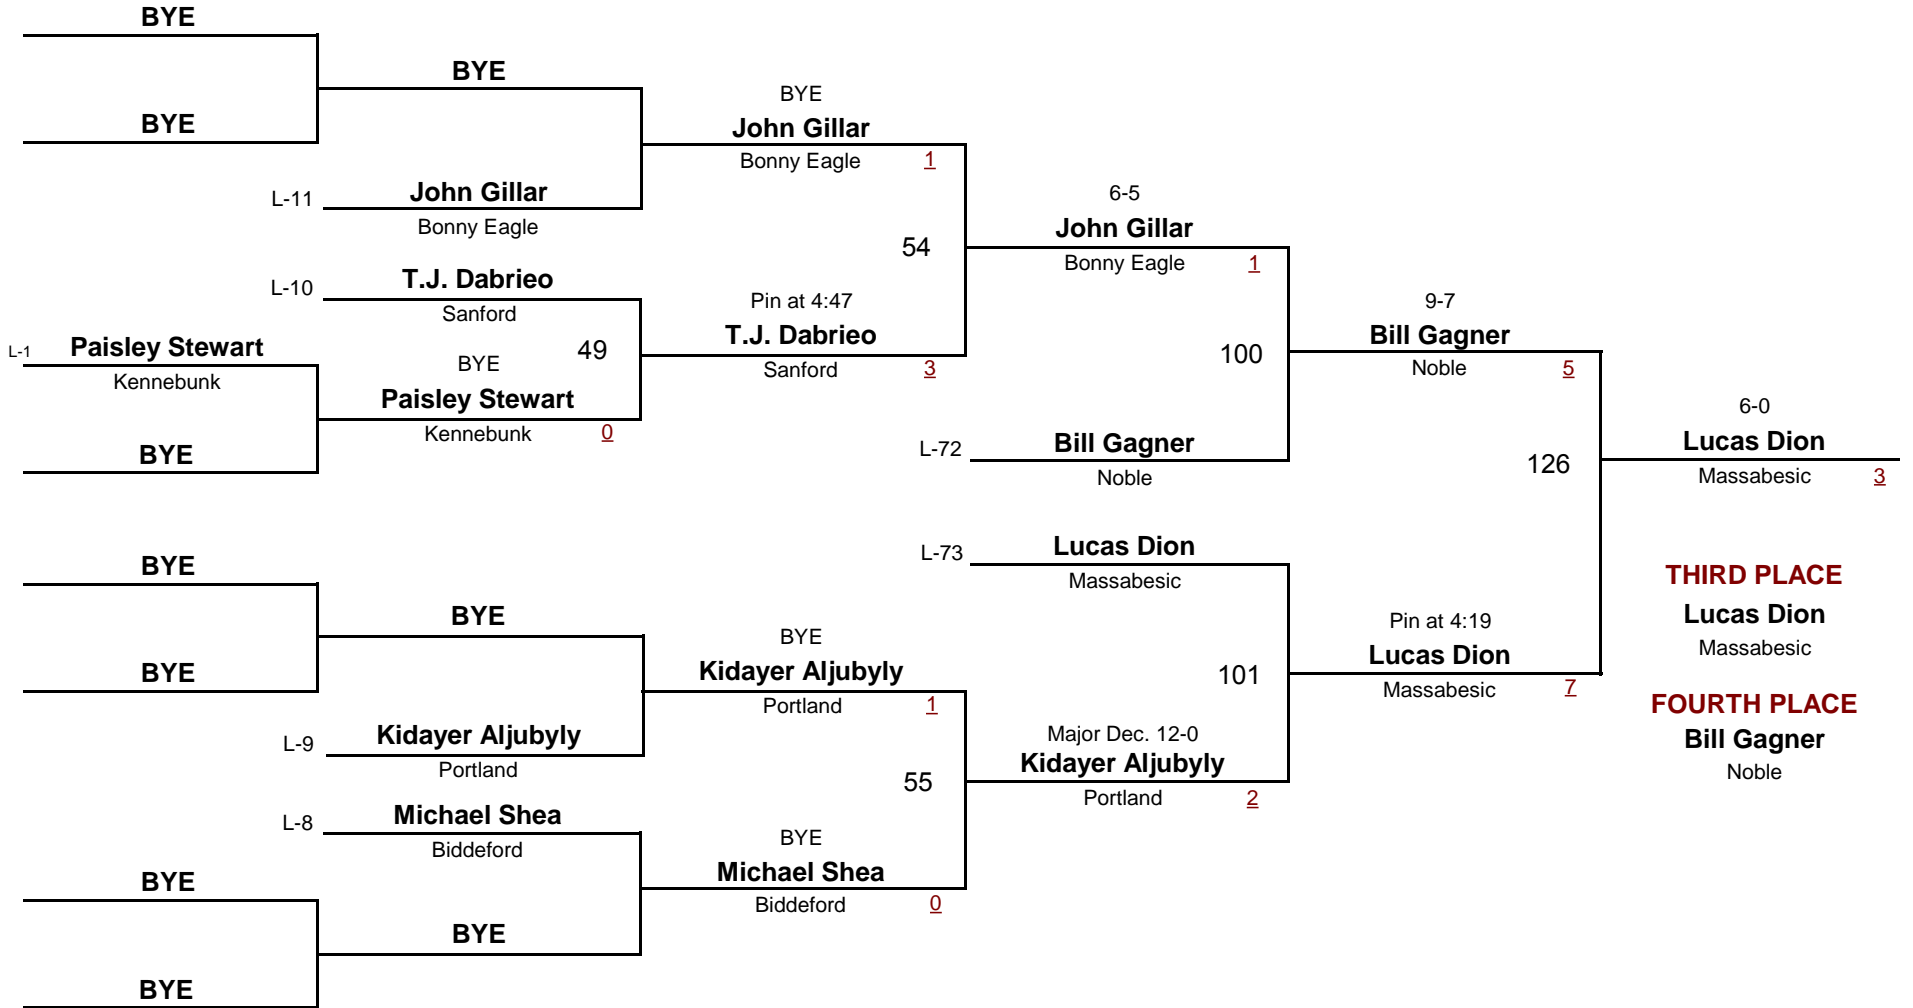

DIVISION

112

WEIGHT

Western A Class A Regionals 2011

February 5, 2011

Consolation Rounds

HIGH SCHOOL

DIVISION