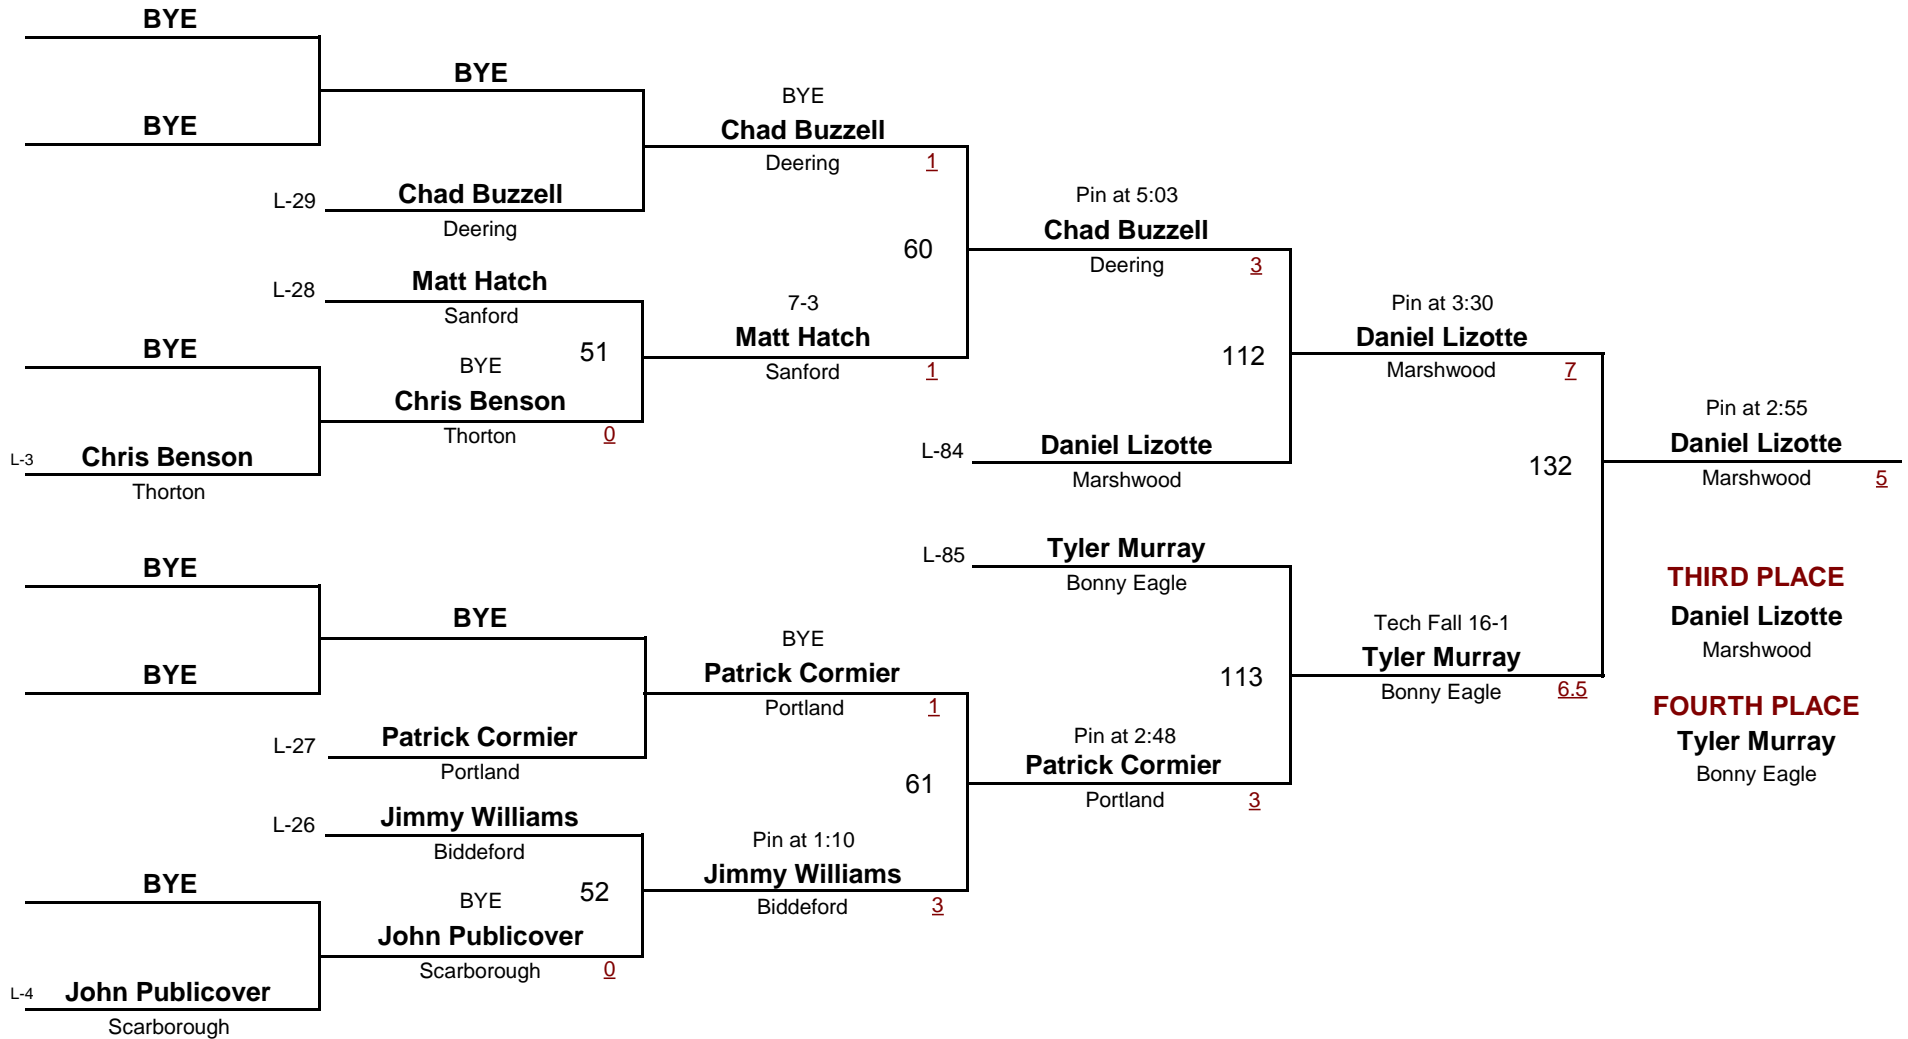

HIGH SCHOOL

DIVISION

145

WEIGHT

Western A Class A Regionals 2011

February 5, 2011

Consolation Rounds