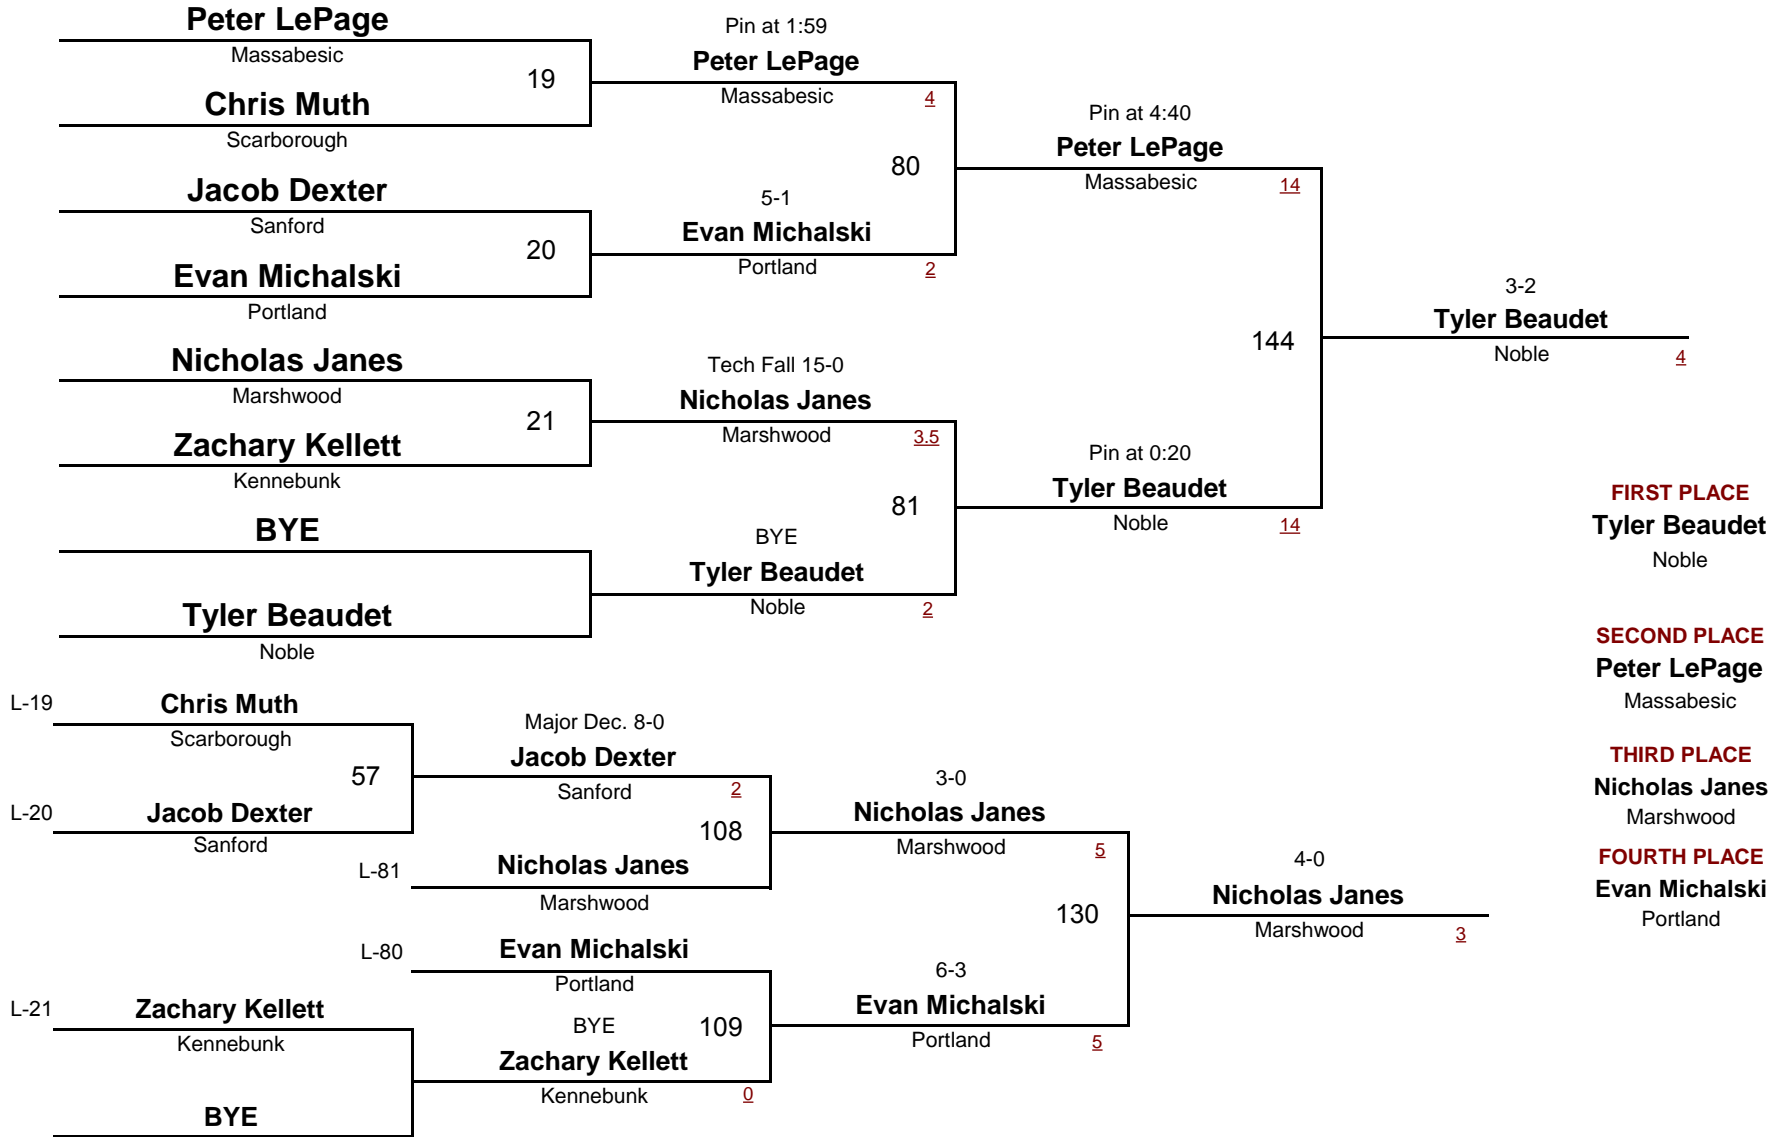

HIGH SCHOOL

135

Western A Class A Regionals 2011

DIVISION

WEIGHT

February 5, 2011

HIGH SCHOOL

140