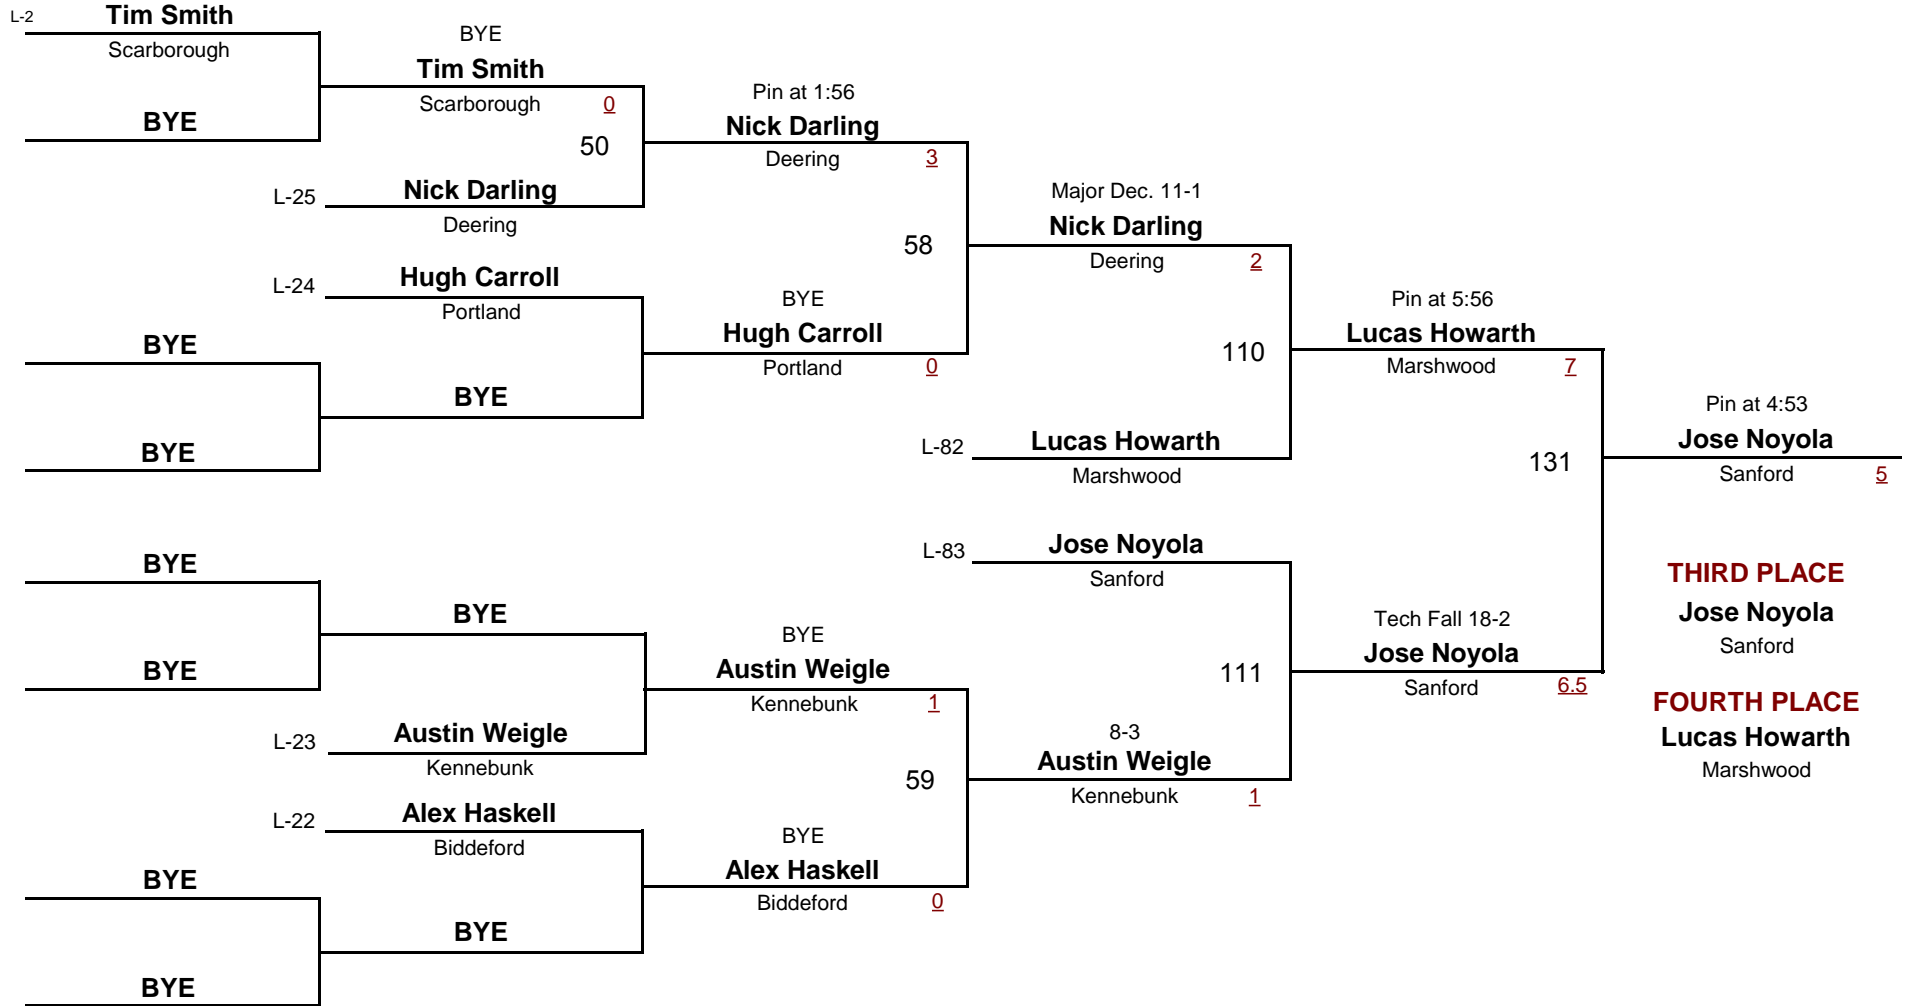

HIGH SCHOOL

DIVISION

140

WEIGHT

Western A Class A Regionals 2011

February 5, 2011

Consolation Rounds