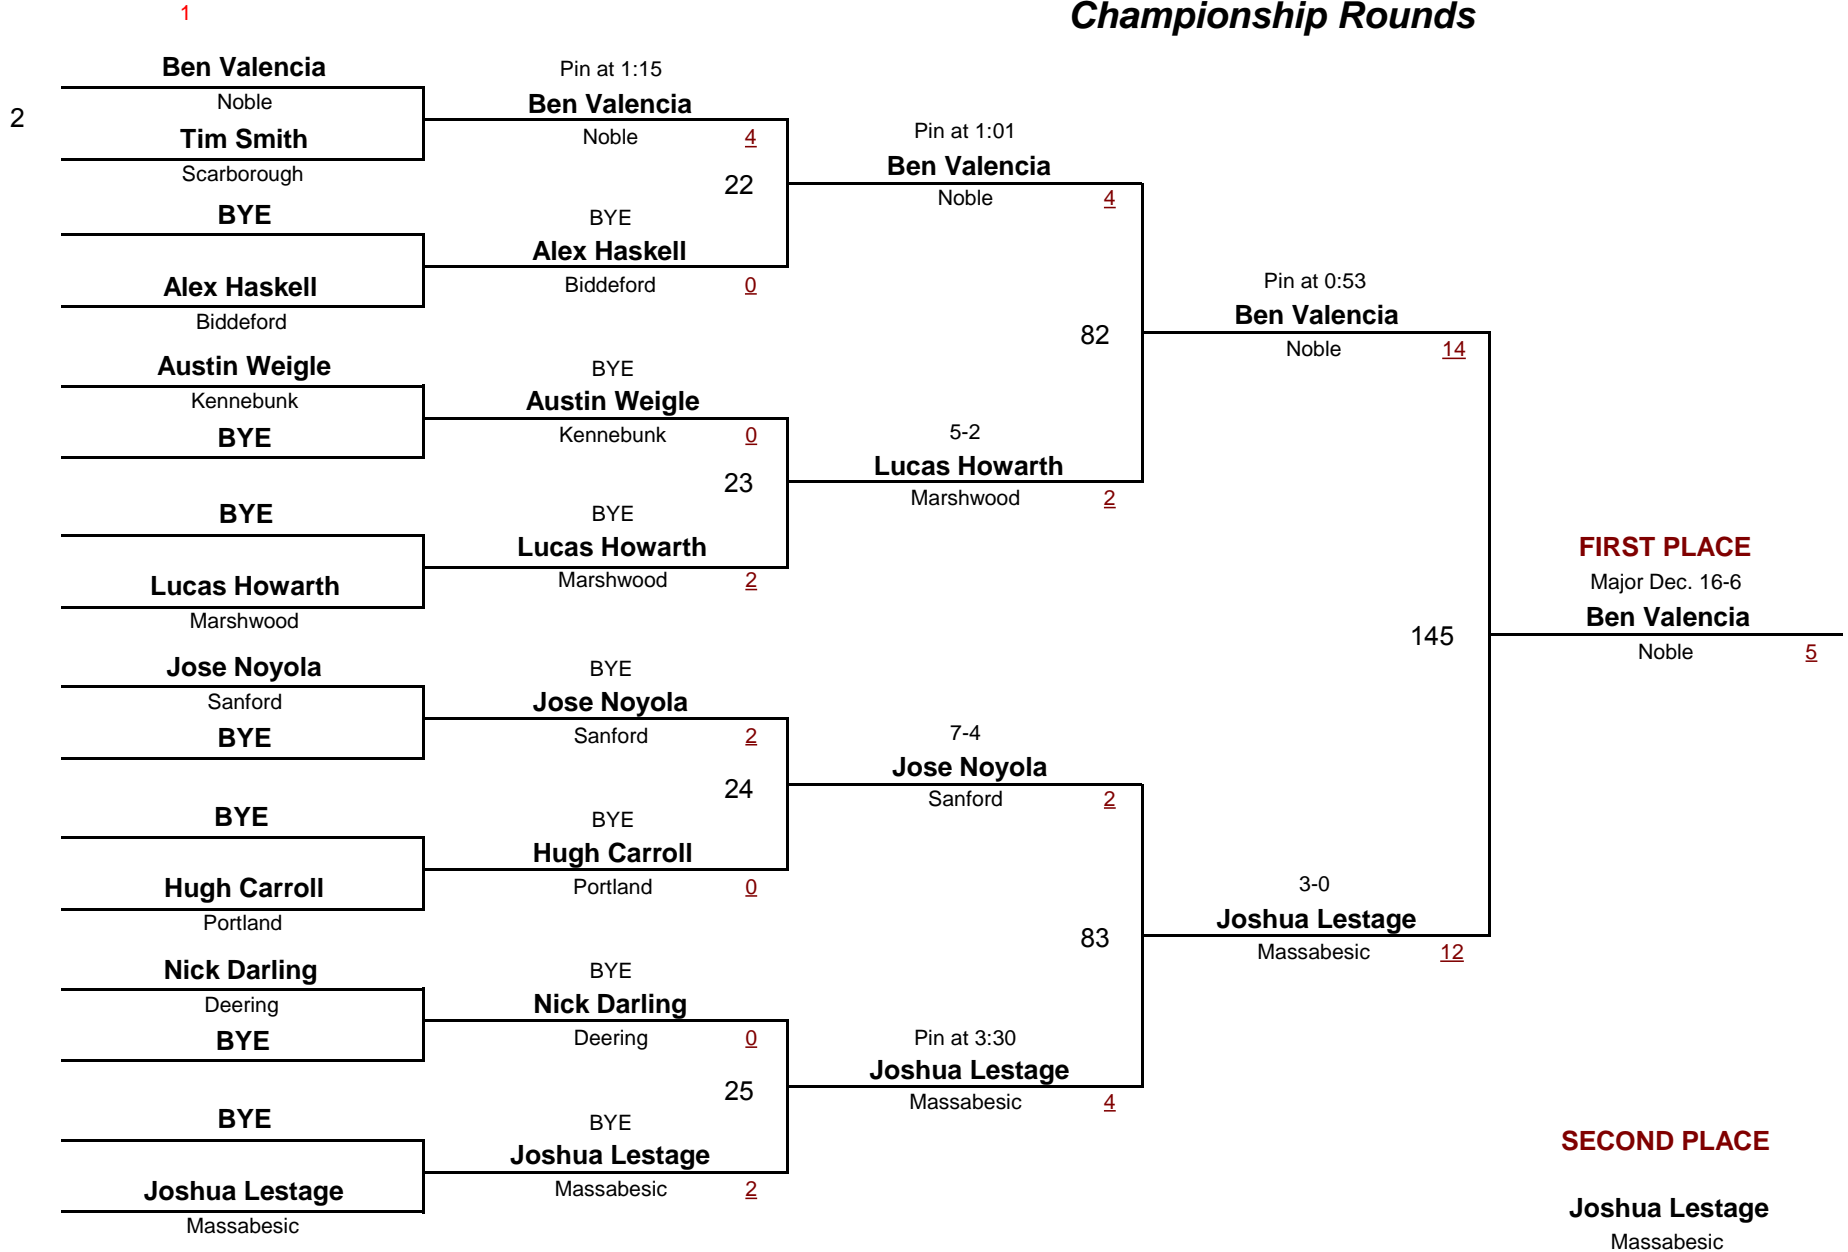

HIGH SCHOOL

140

Western A Class A Regionals 2011

DIVISION

WEIGHT

February 5, 2011

Championship Rounds