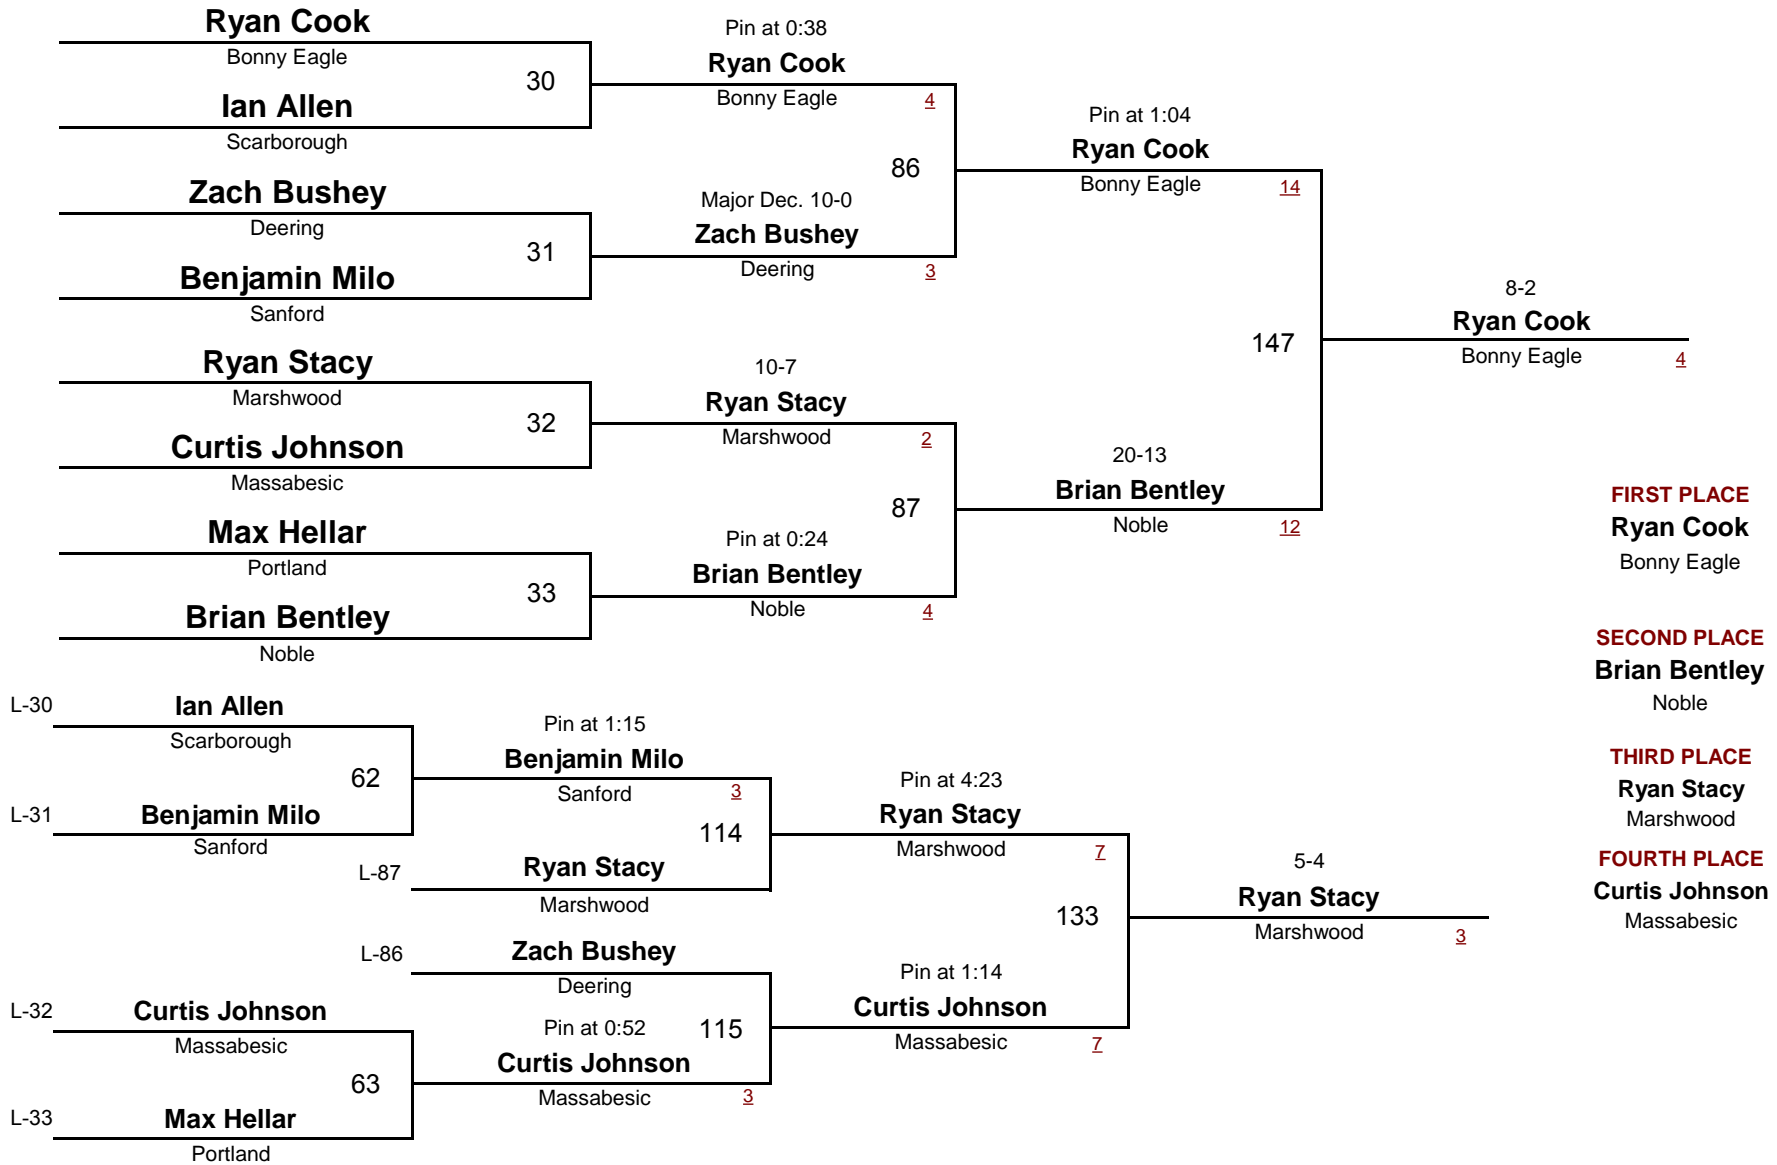

HIGH SCHOOL

DIVISION

152

WEIGHT

Western A Class A Regionals 2011

February 5, 2011