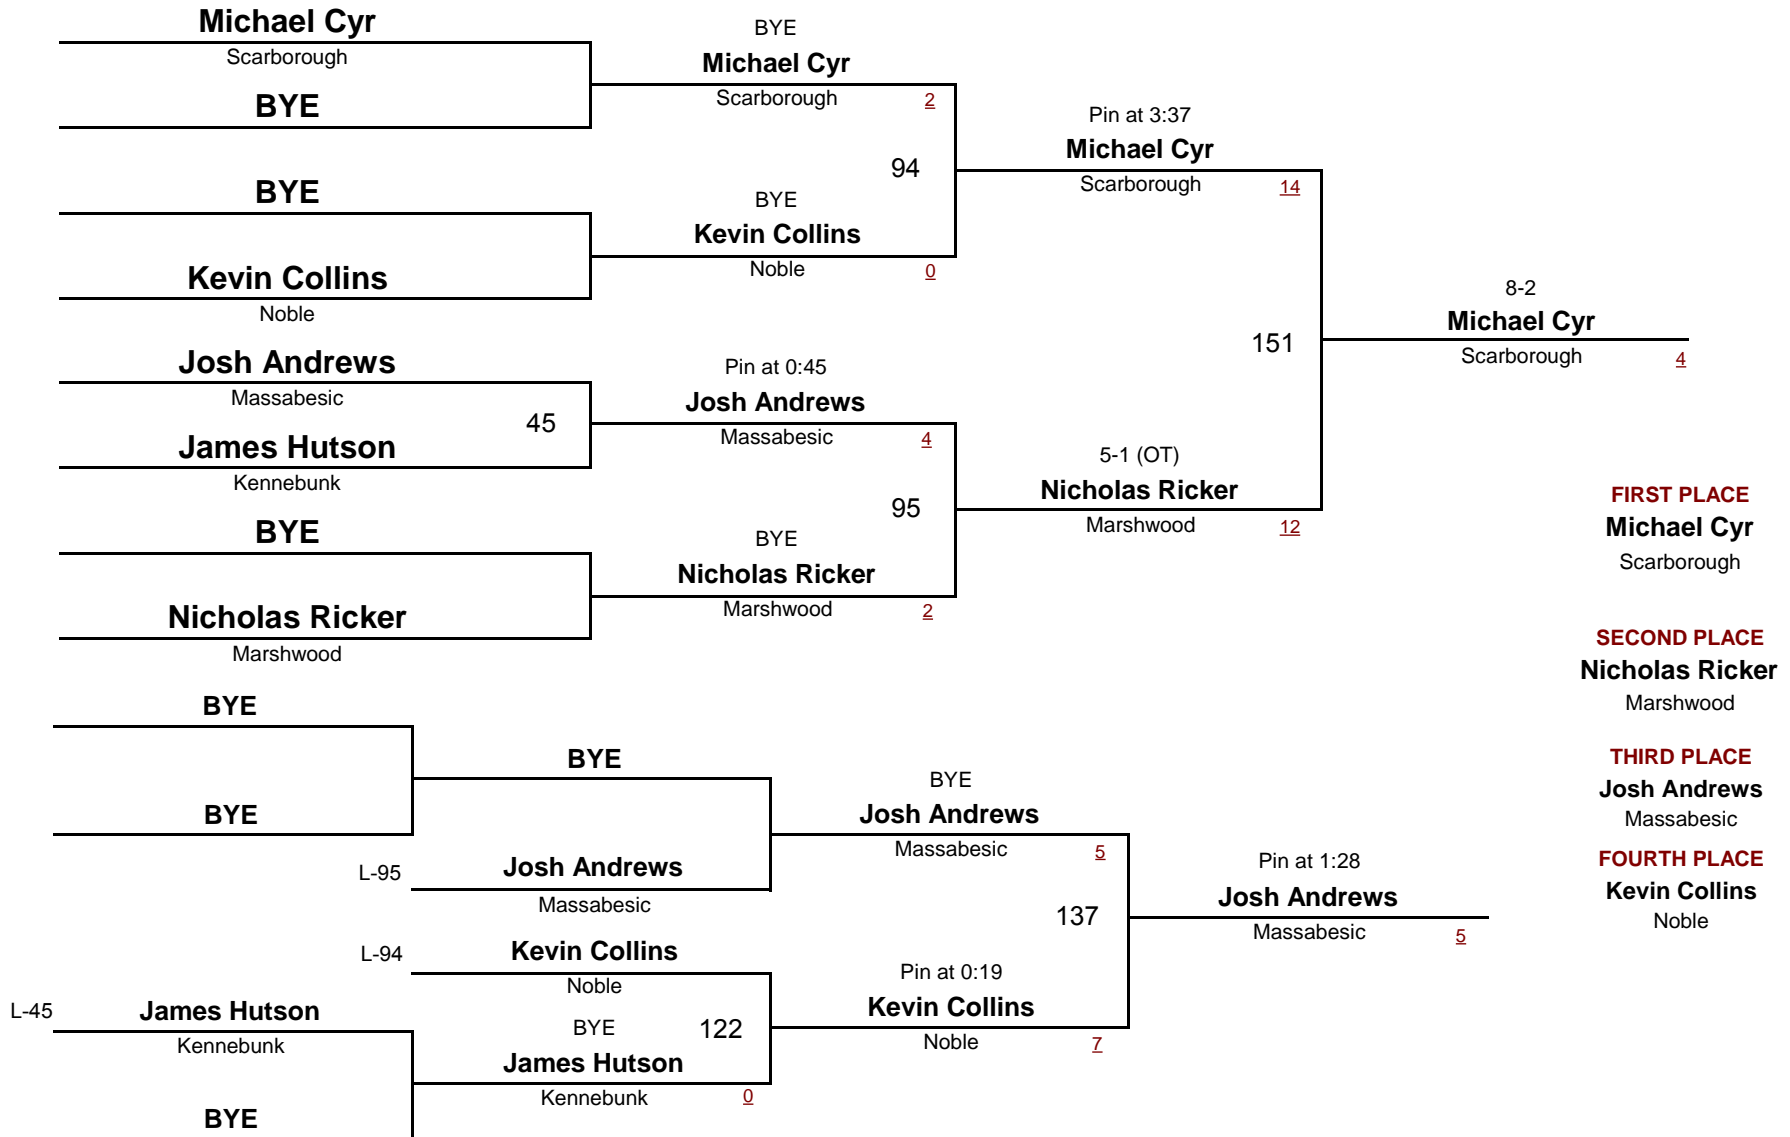

HIGH SCHOOL

DIVISION

215

WEIGHT

Western A Class A Regionals 2011

February 5, 2011