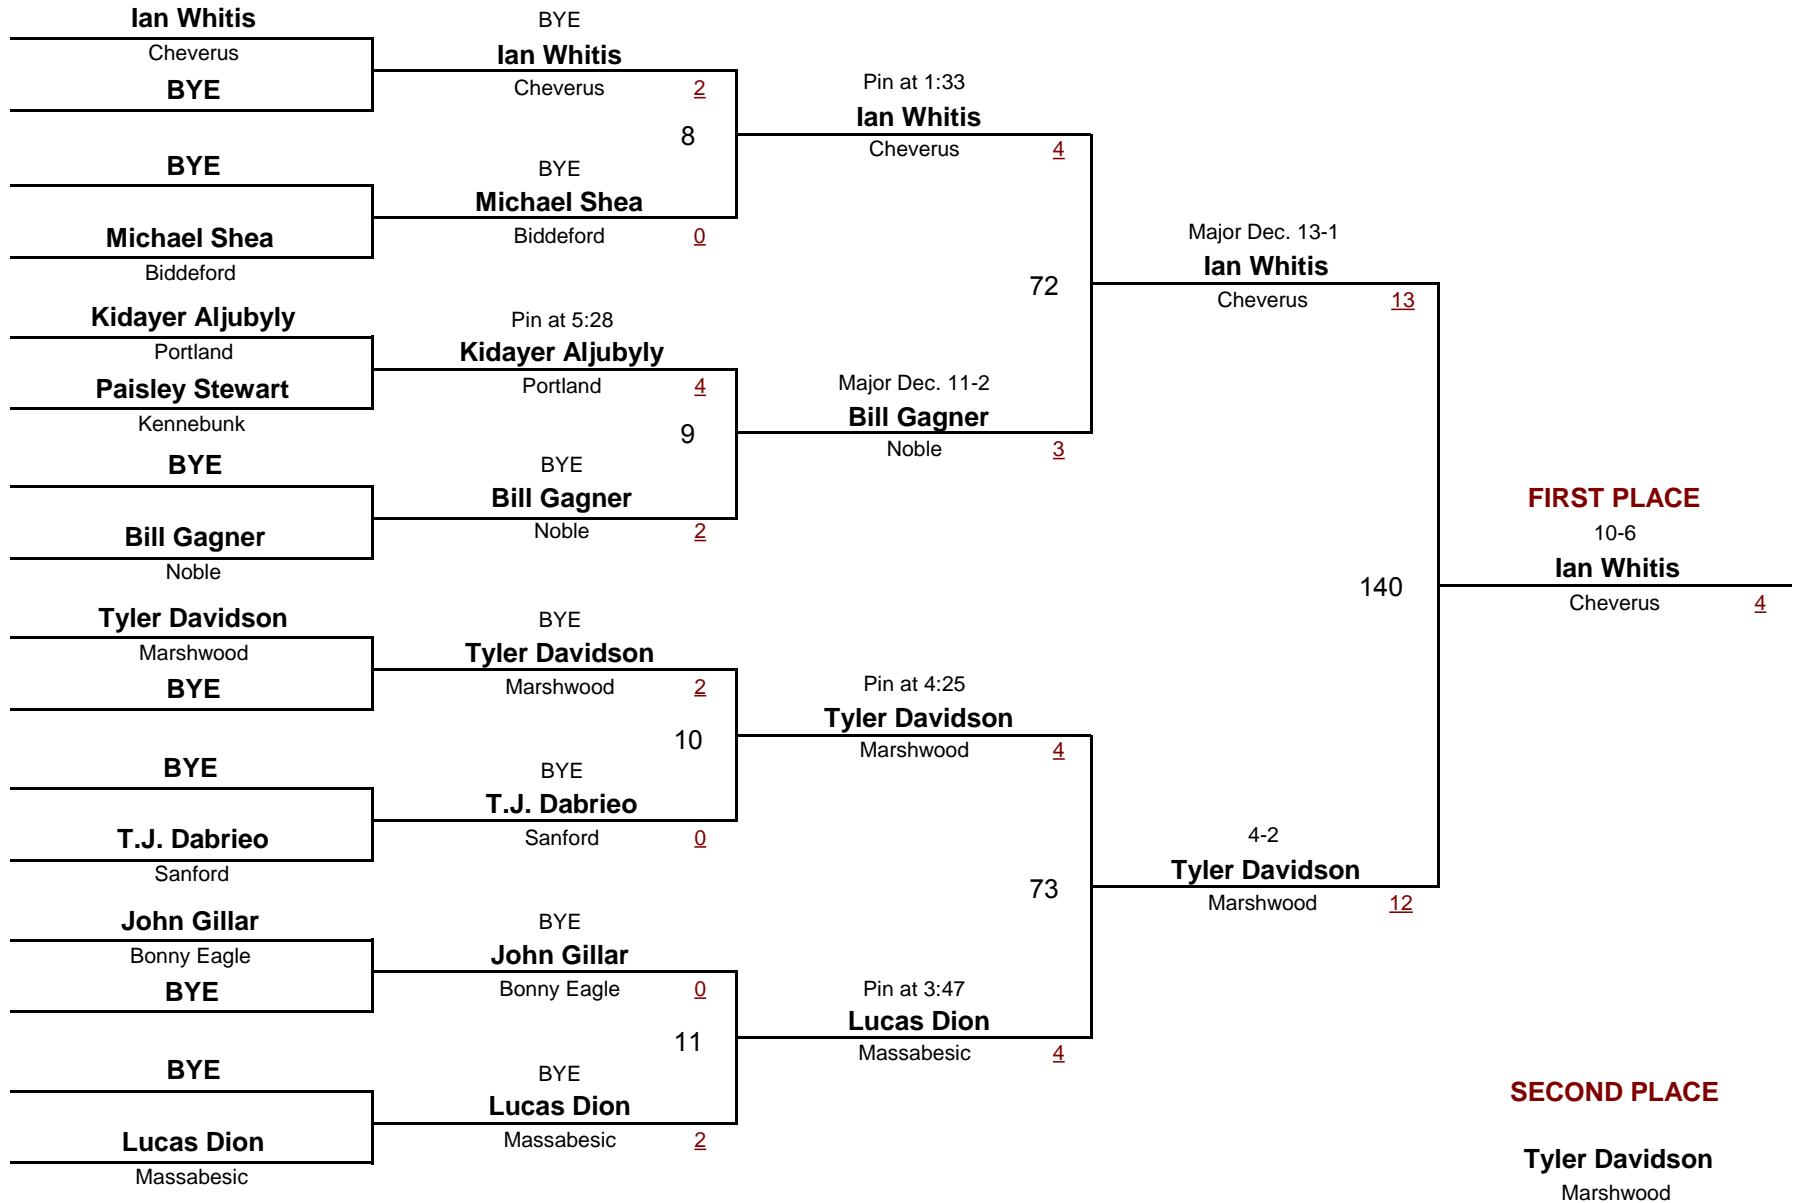

Western A Class A Regionals 2011

DIVISION

WEIGHT

February 5, 2011

Championship Rounds

1

1

HIGH SCHOOL