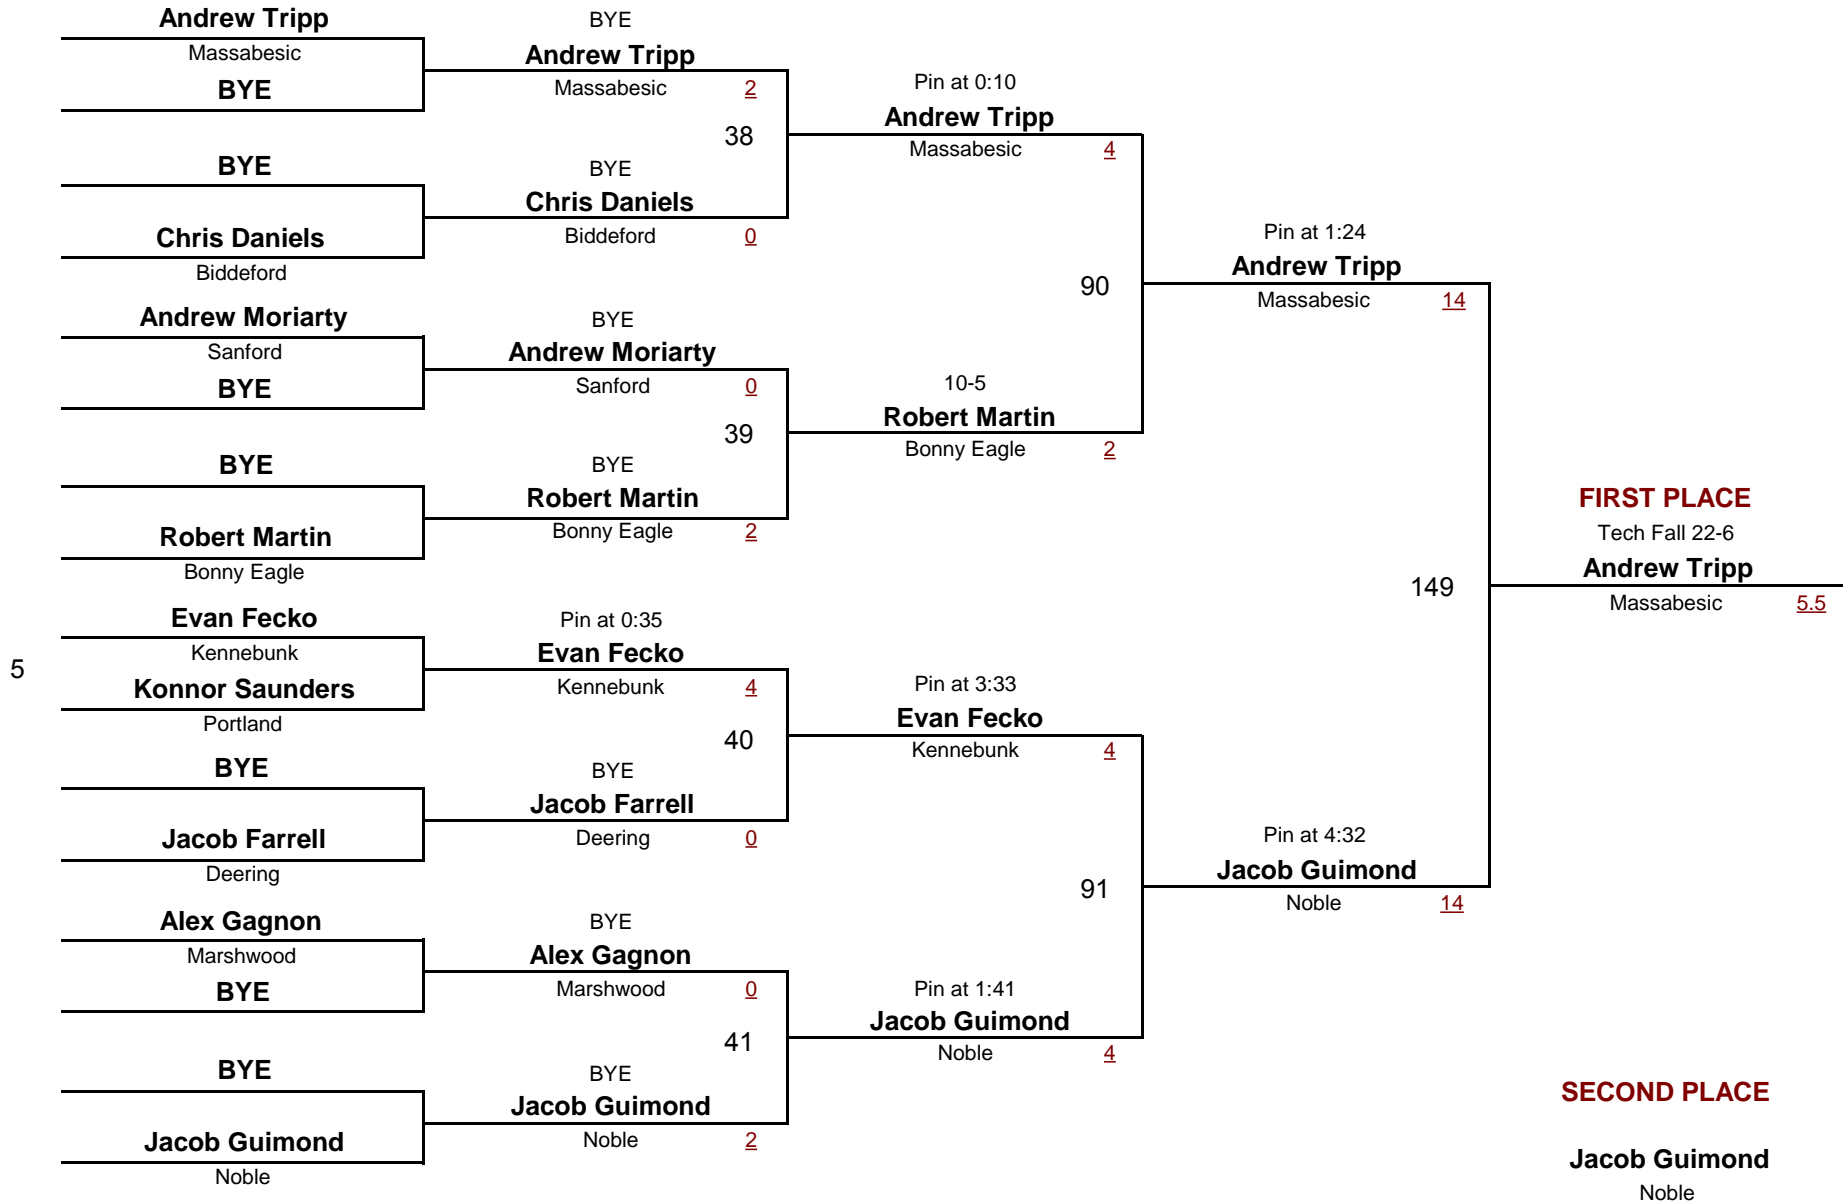

171

Western A Class A Regionals 2011

DIVISION

WEIGHT

February 5, 2011

Championship Rounds

1

HIGH SCHOOL