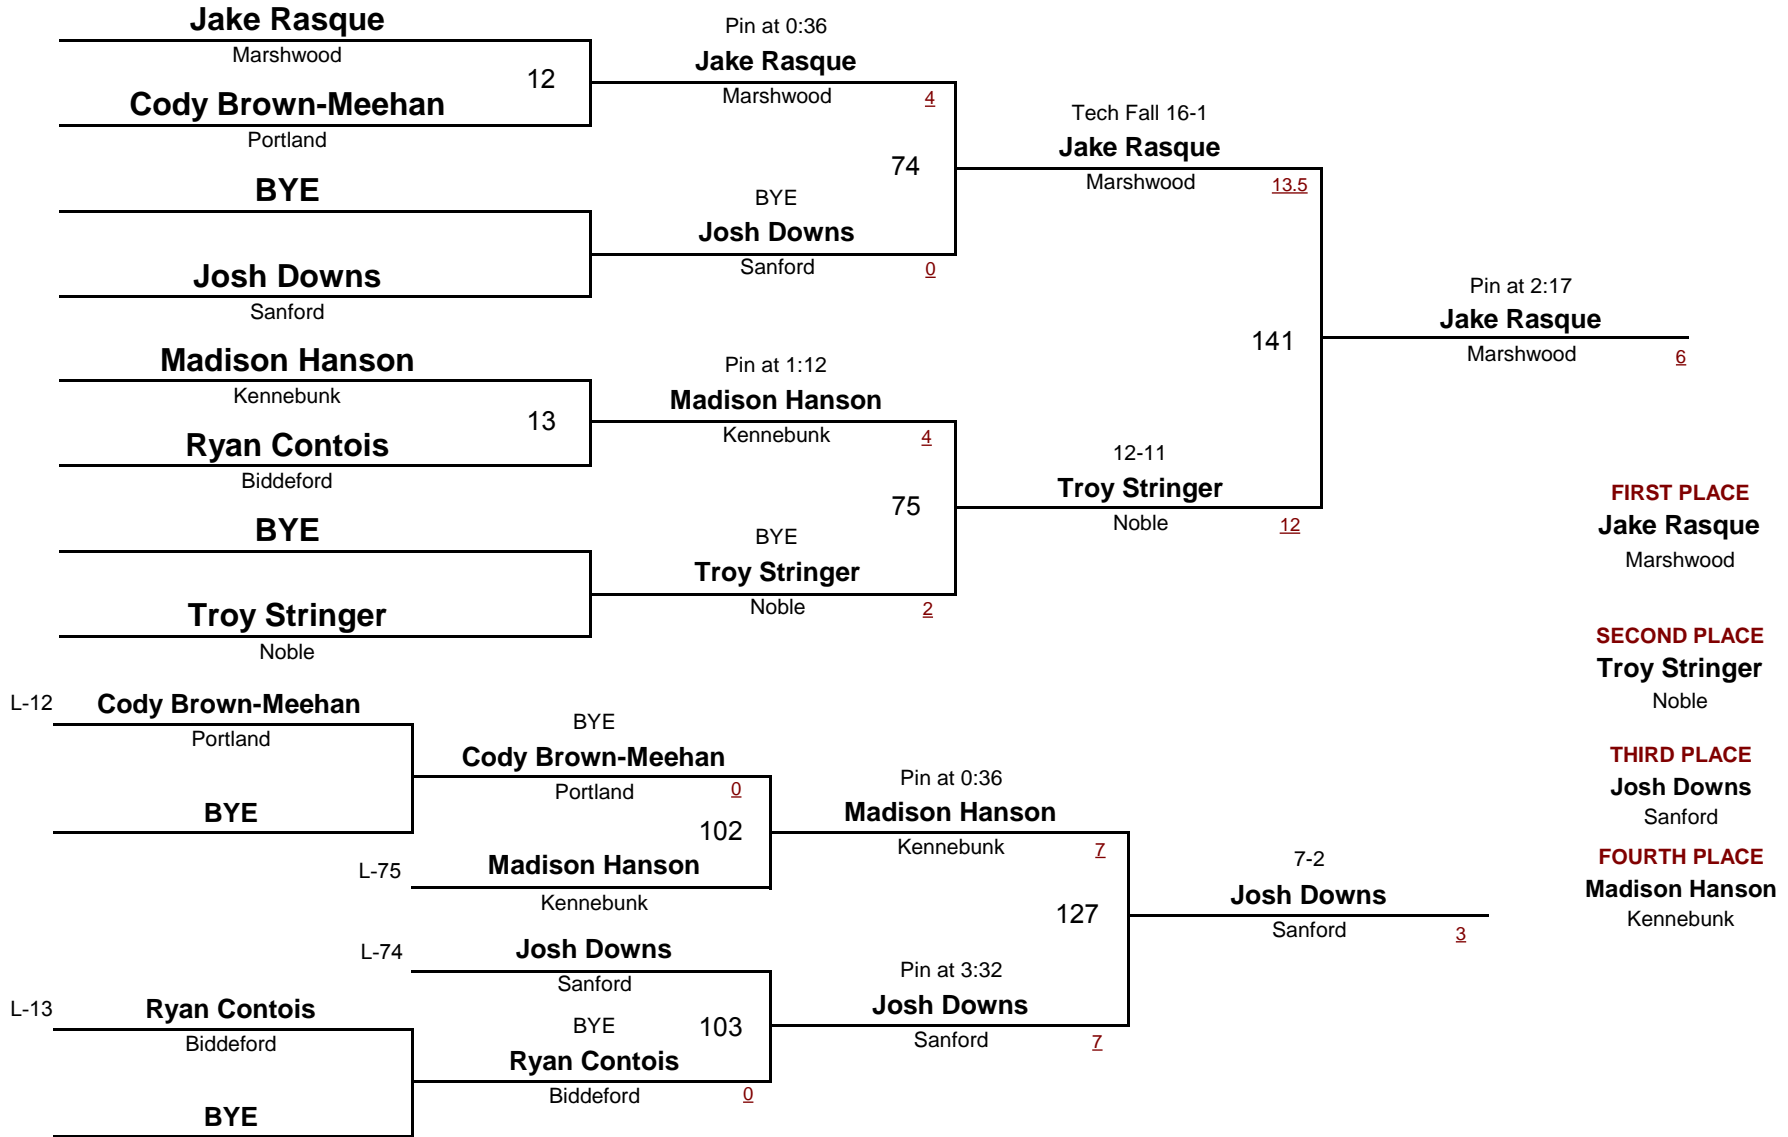

HIGH SCHOOL

DIVISION

119

WEIGHT

Western A Class A Regionals 2011

February 5, 2011