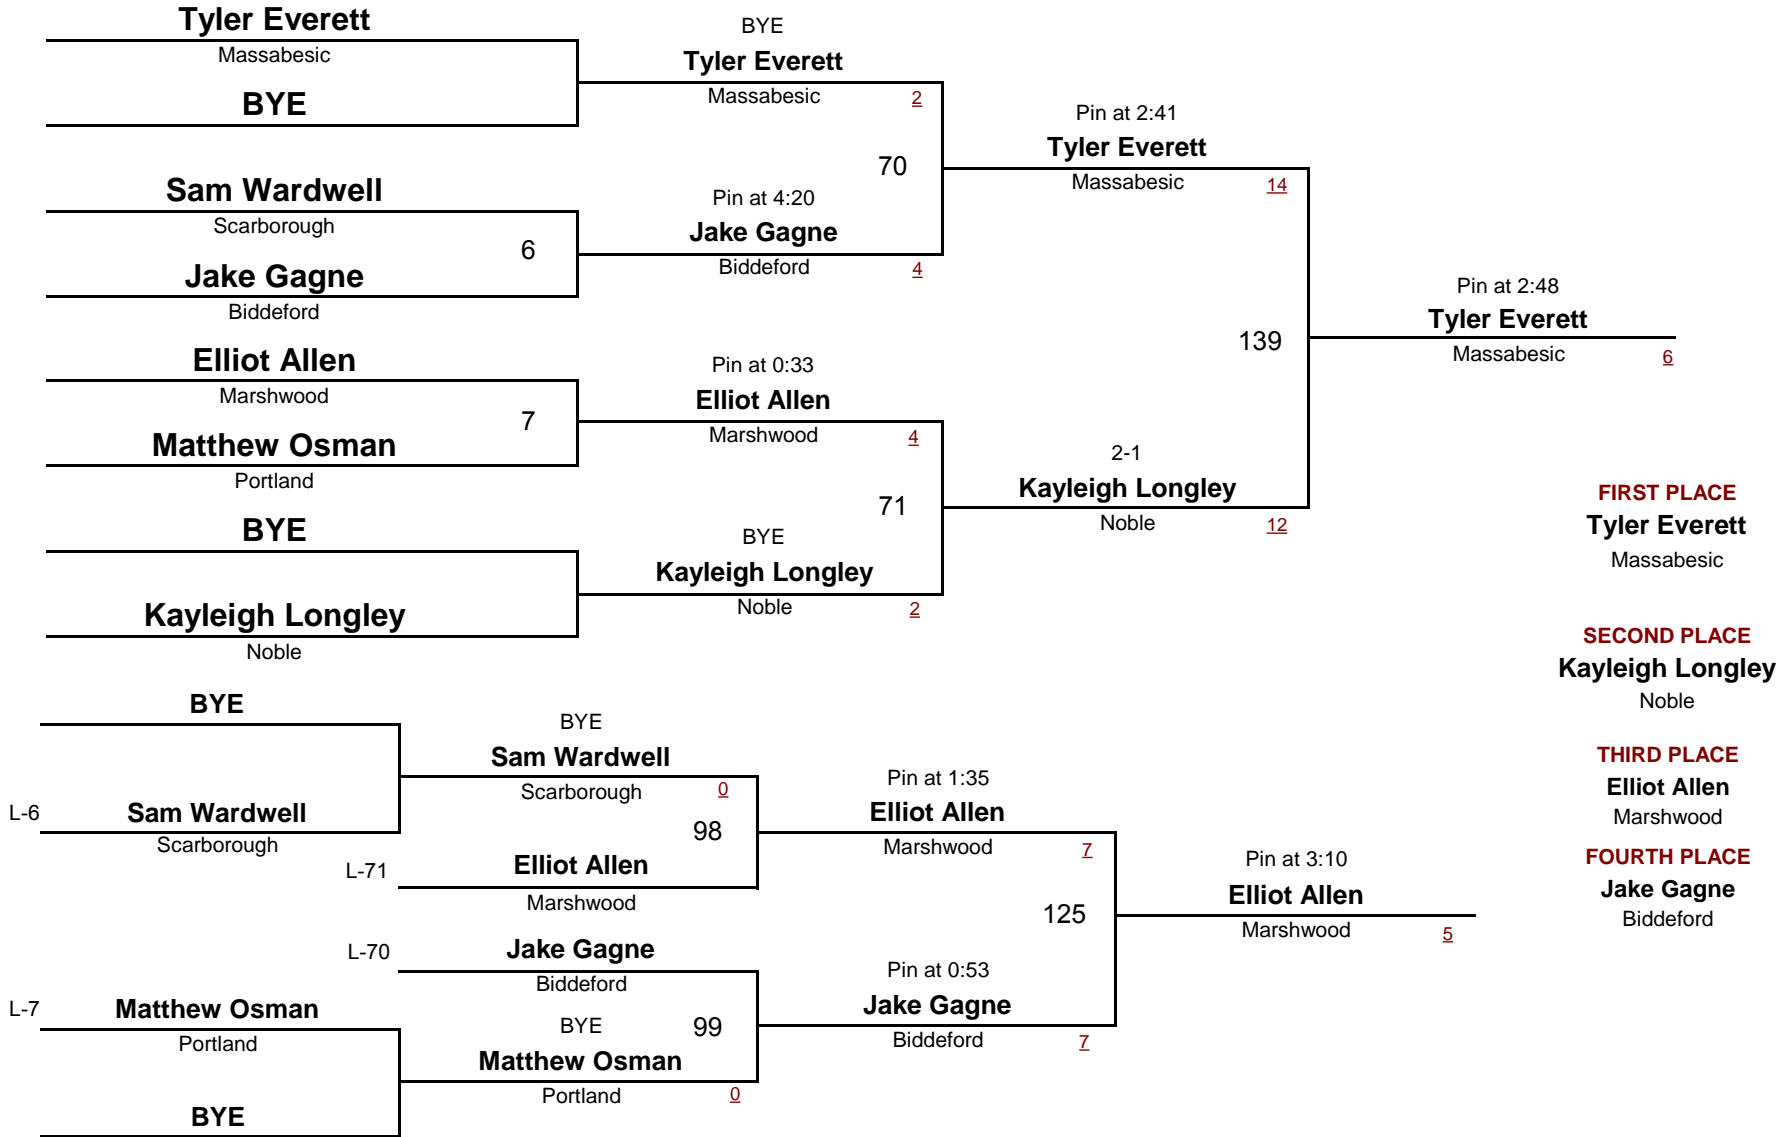

HIGH SCHOOL

103

Western A Class A Regionals 2011

DIVISION

WEIGHT

February 5, 2011

HIGH SCHOOL

112