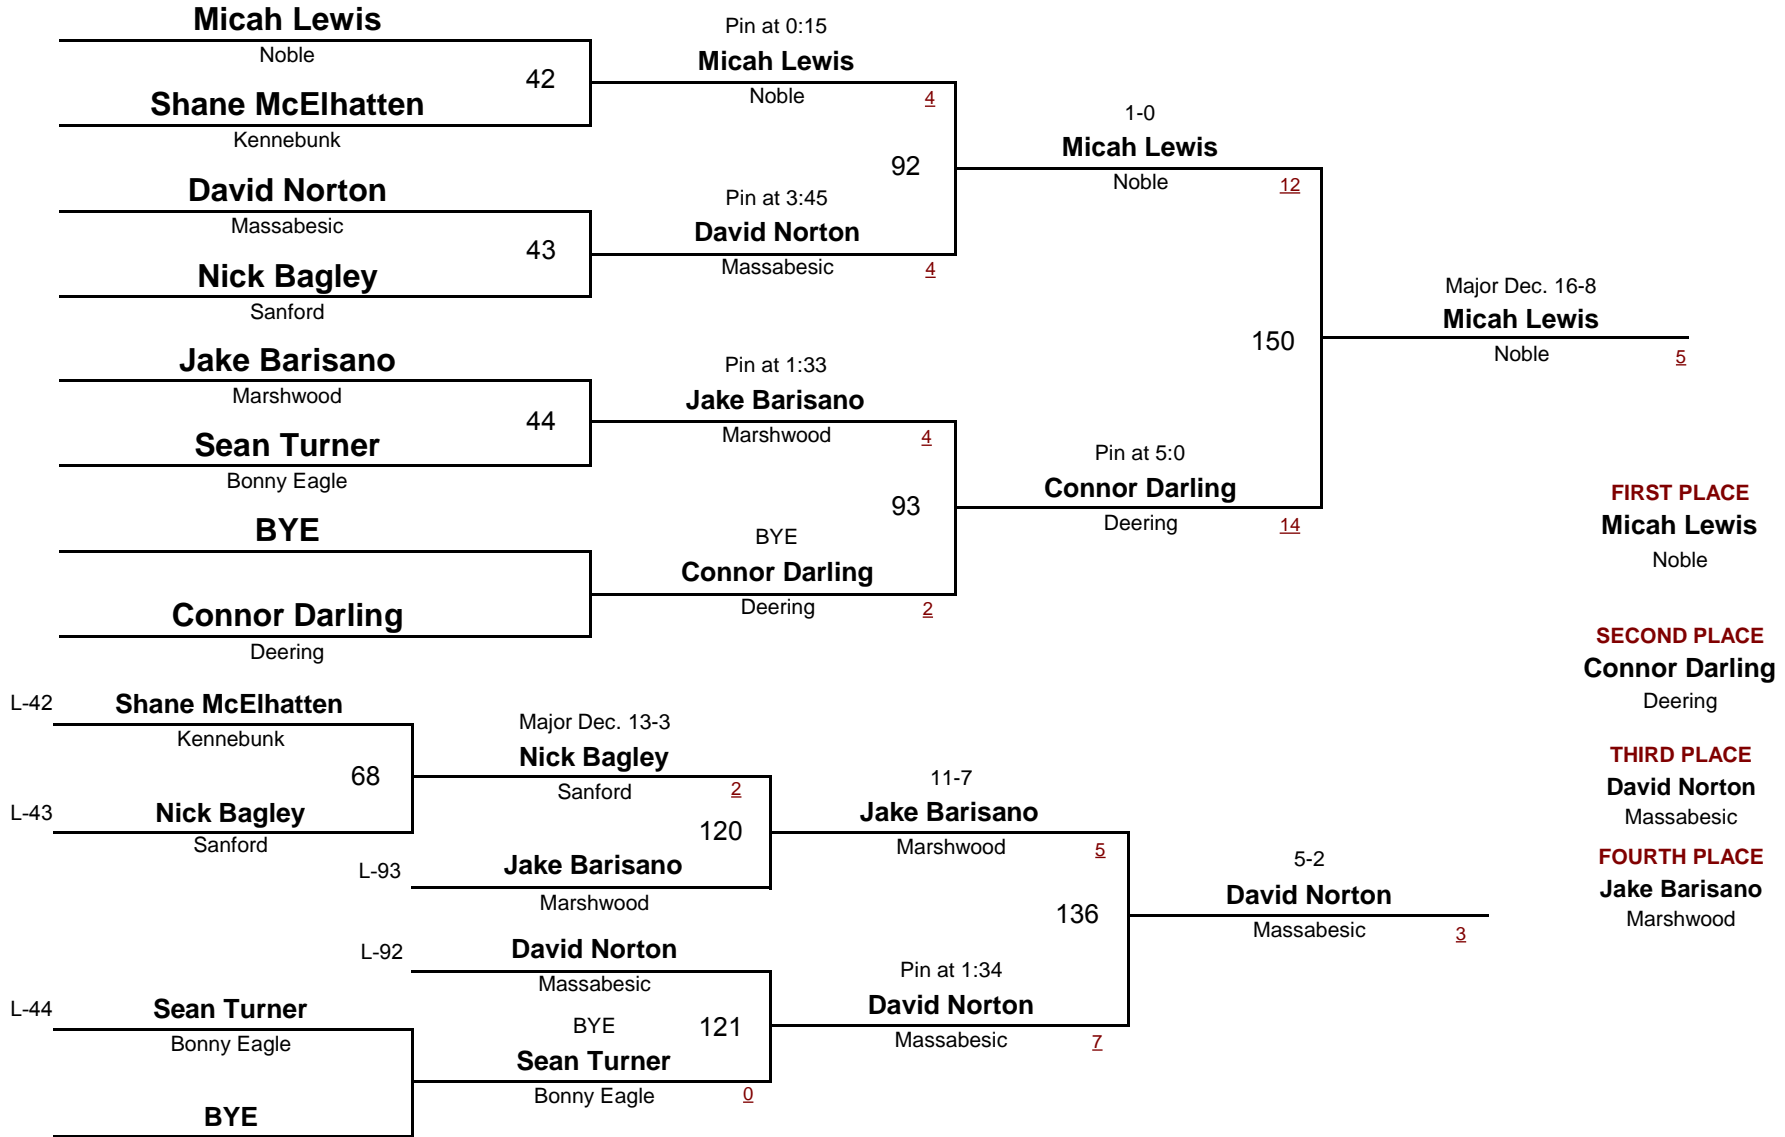

HIGH SCHOOL

DIVISION

189

WEIGHT

Western A Class A Regionals 2011

February 5, 2011