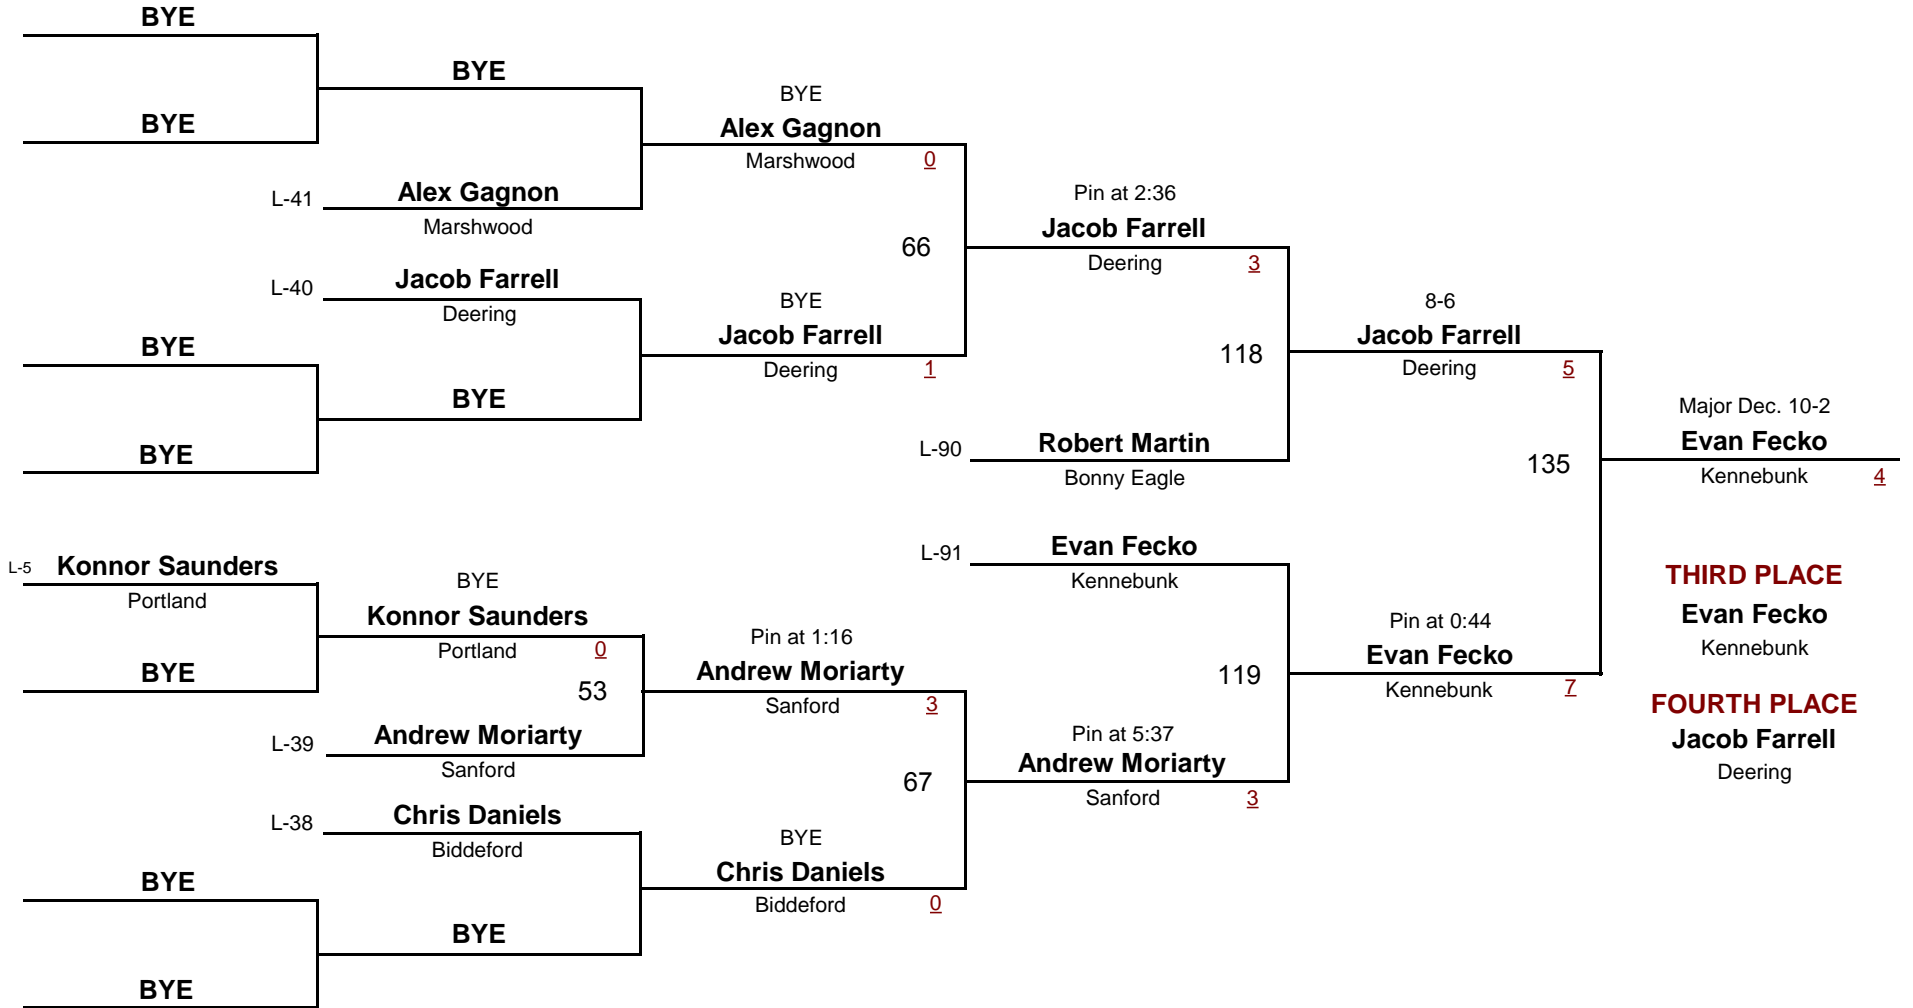

DIVISION

171

WEIGHT

Western A Class A Regionals 2011

February 5, 2011

Consolation Rounds

HIGH SCHOOL

DIVISION