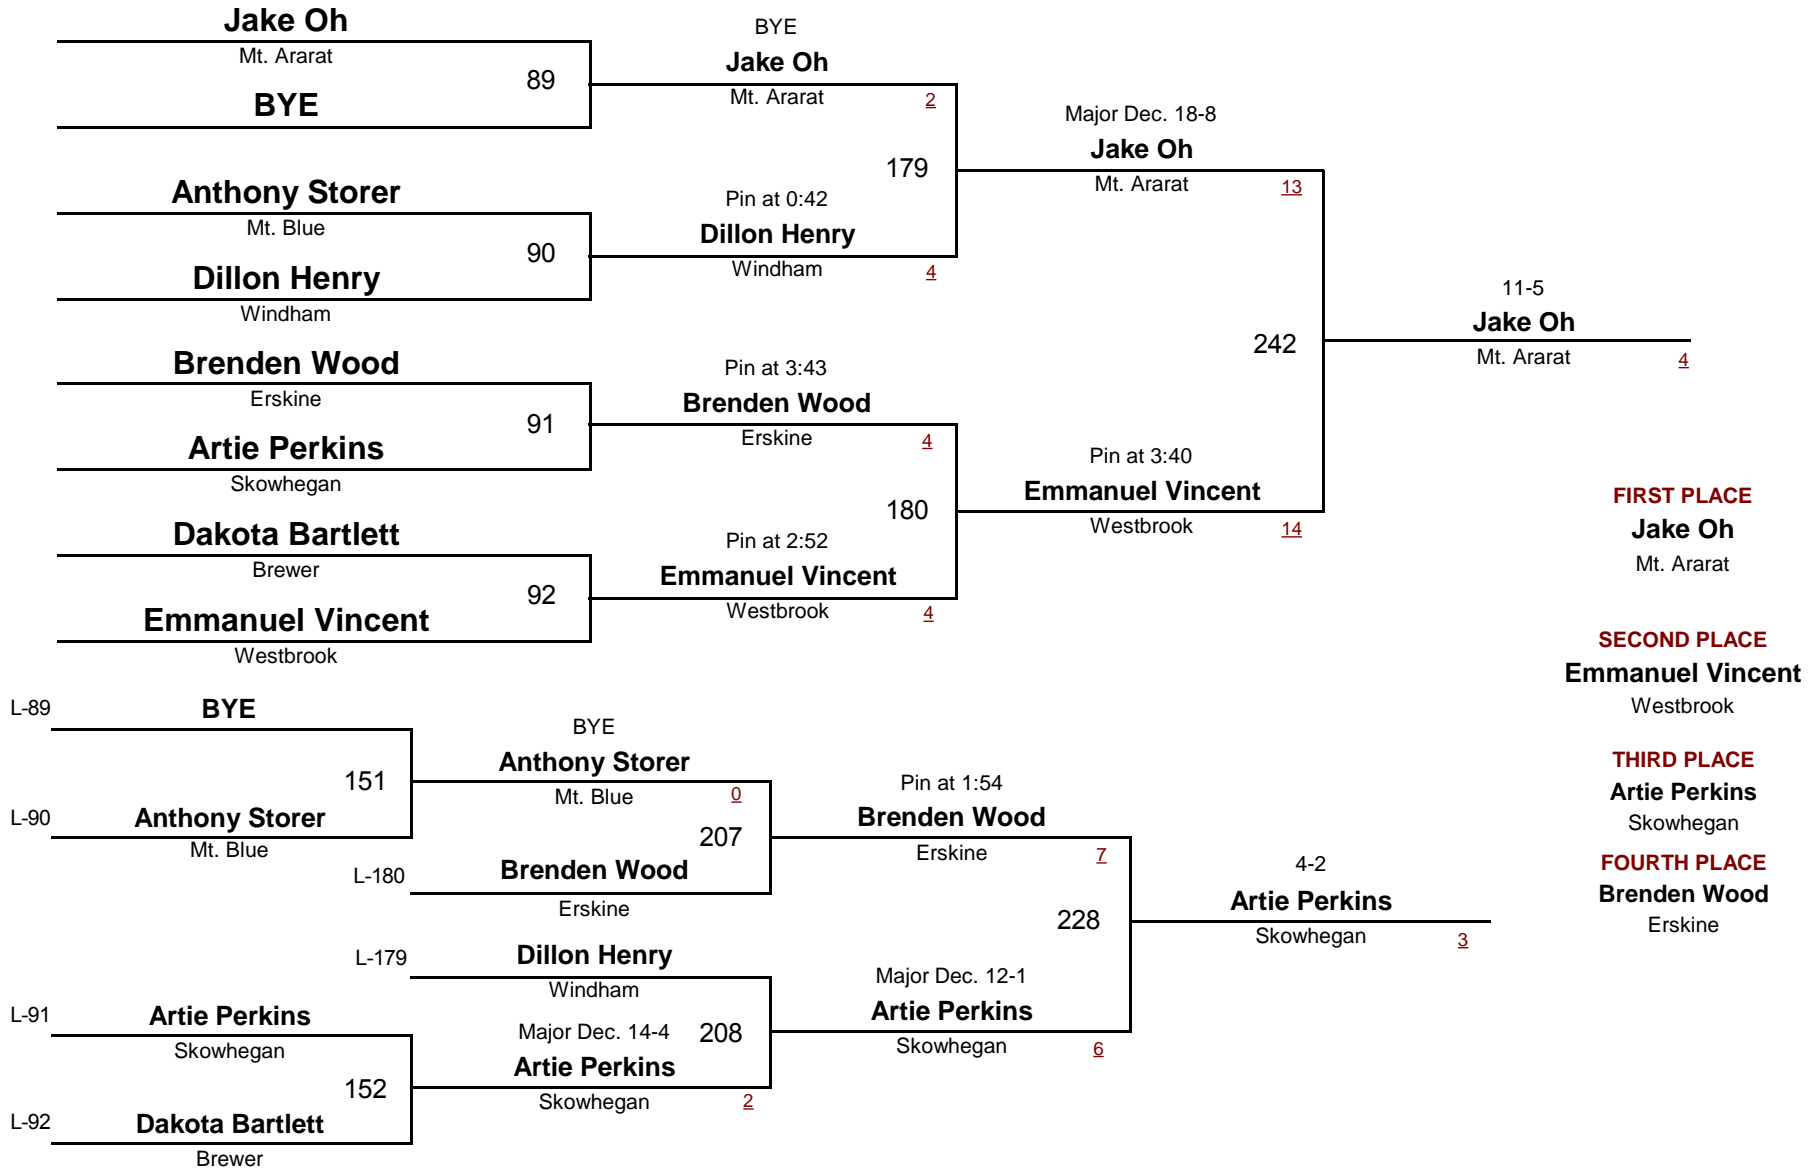

- 145
DIVISION WEIGHT

Maine Eastern Class A Regional Tournament

February 5, 2011