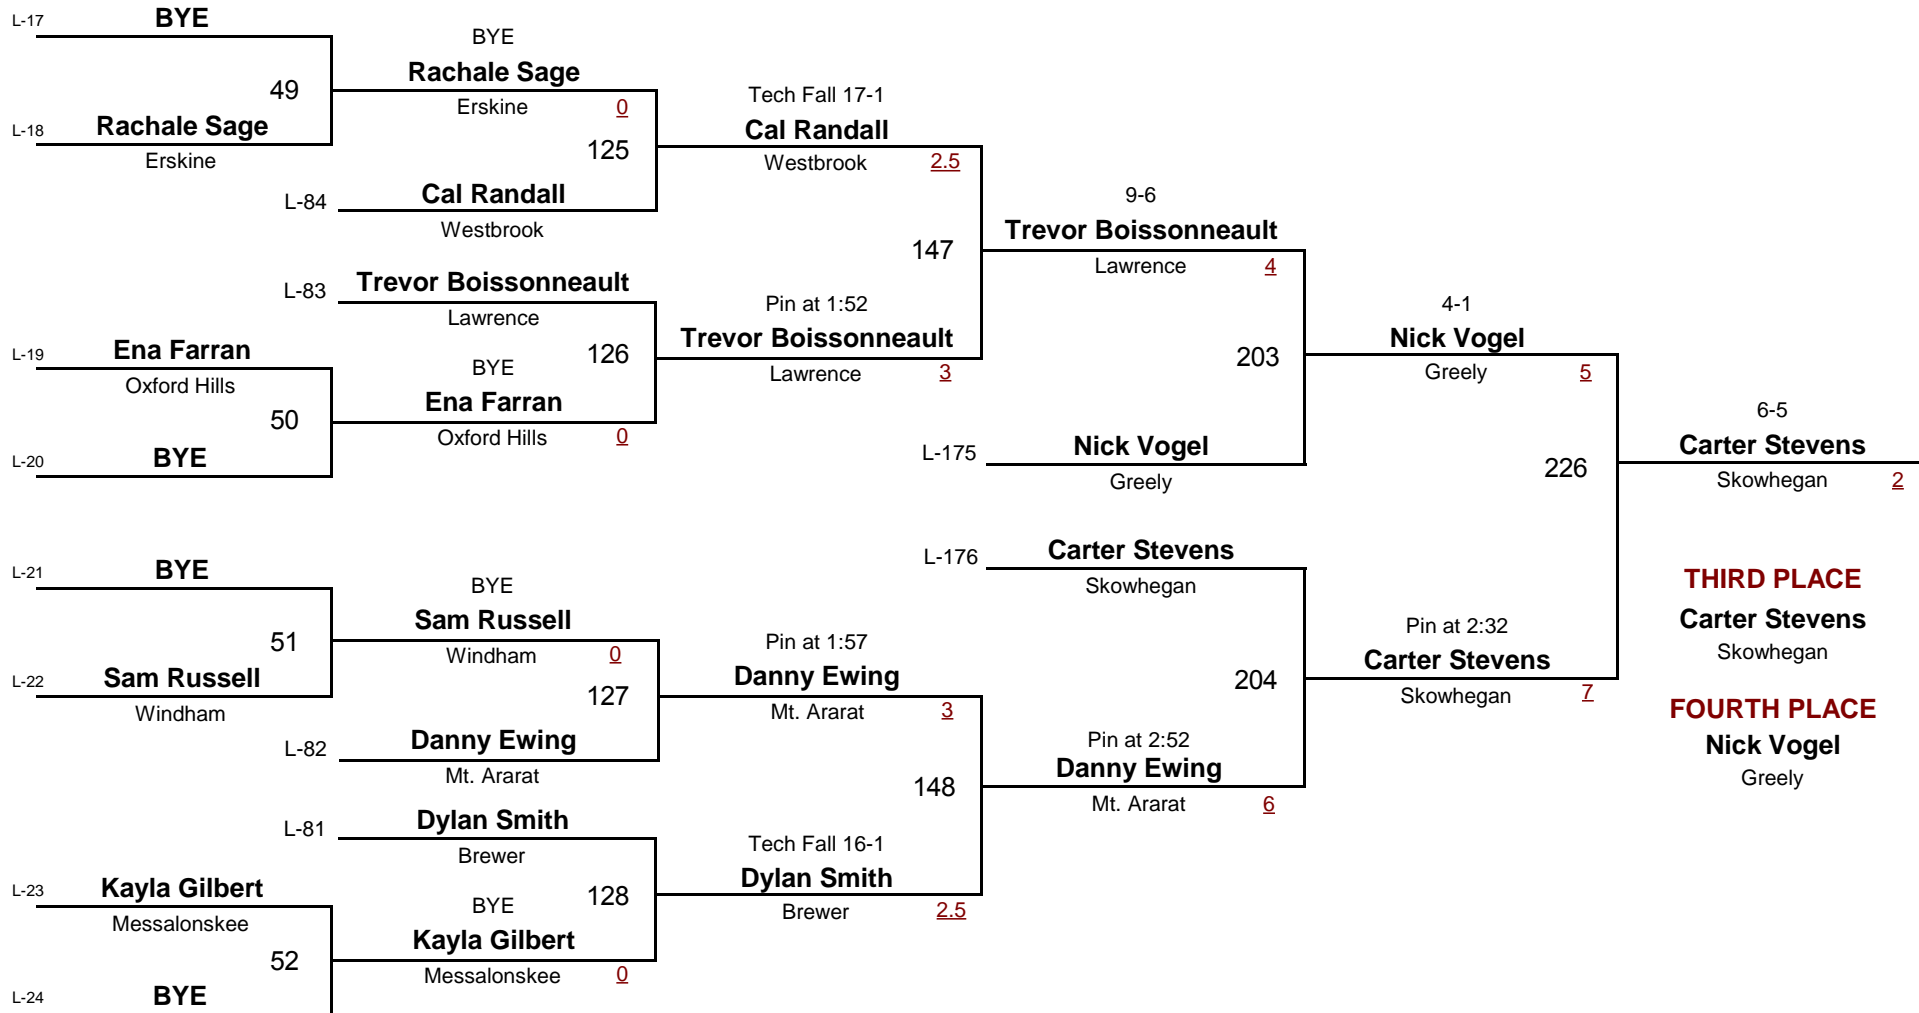

February 5, 2011

Championship Rounds

- 135
DIVISION WEIGHT

Maine Eastern Class A Regional Tournament

February 5, 2011

Consolation Rounds

- 140
DIVISION WEIGHT

Maine Eastern Class A Regional Tournament