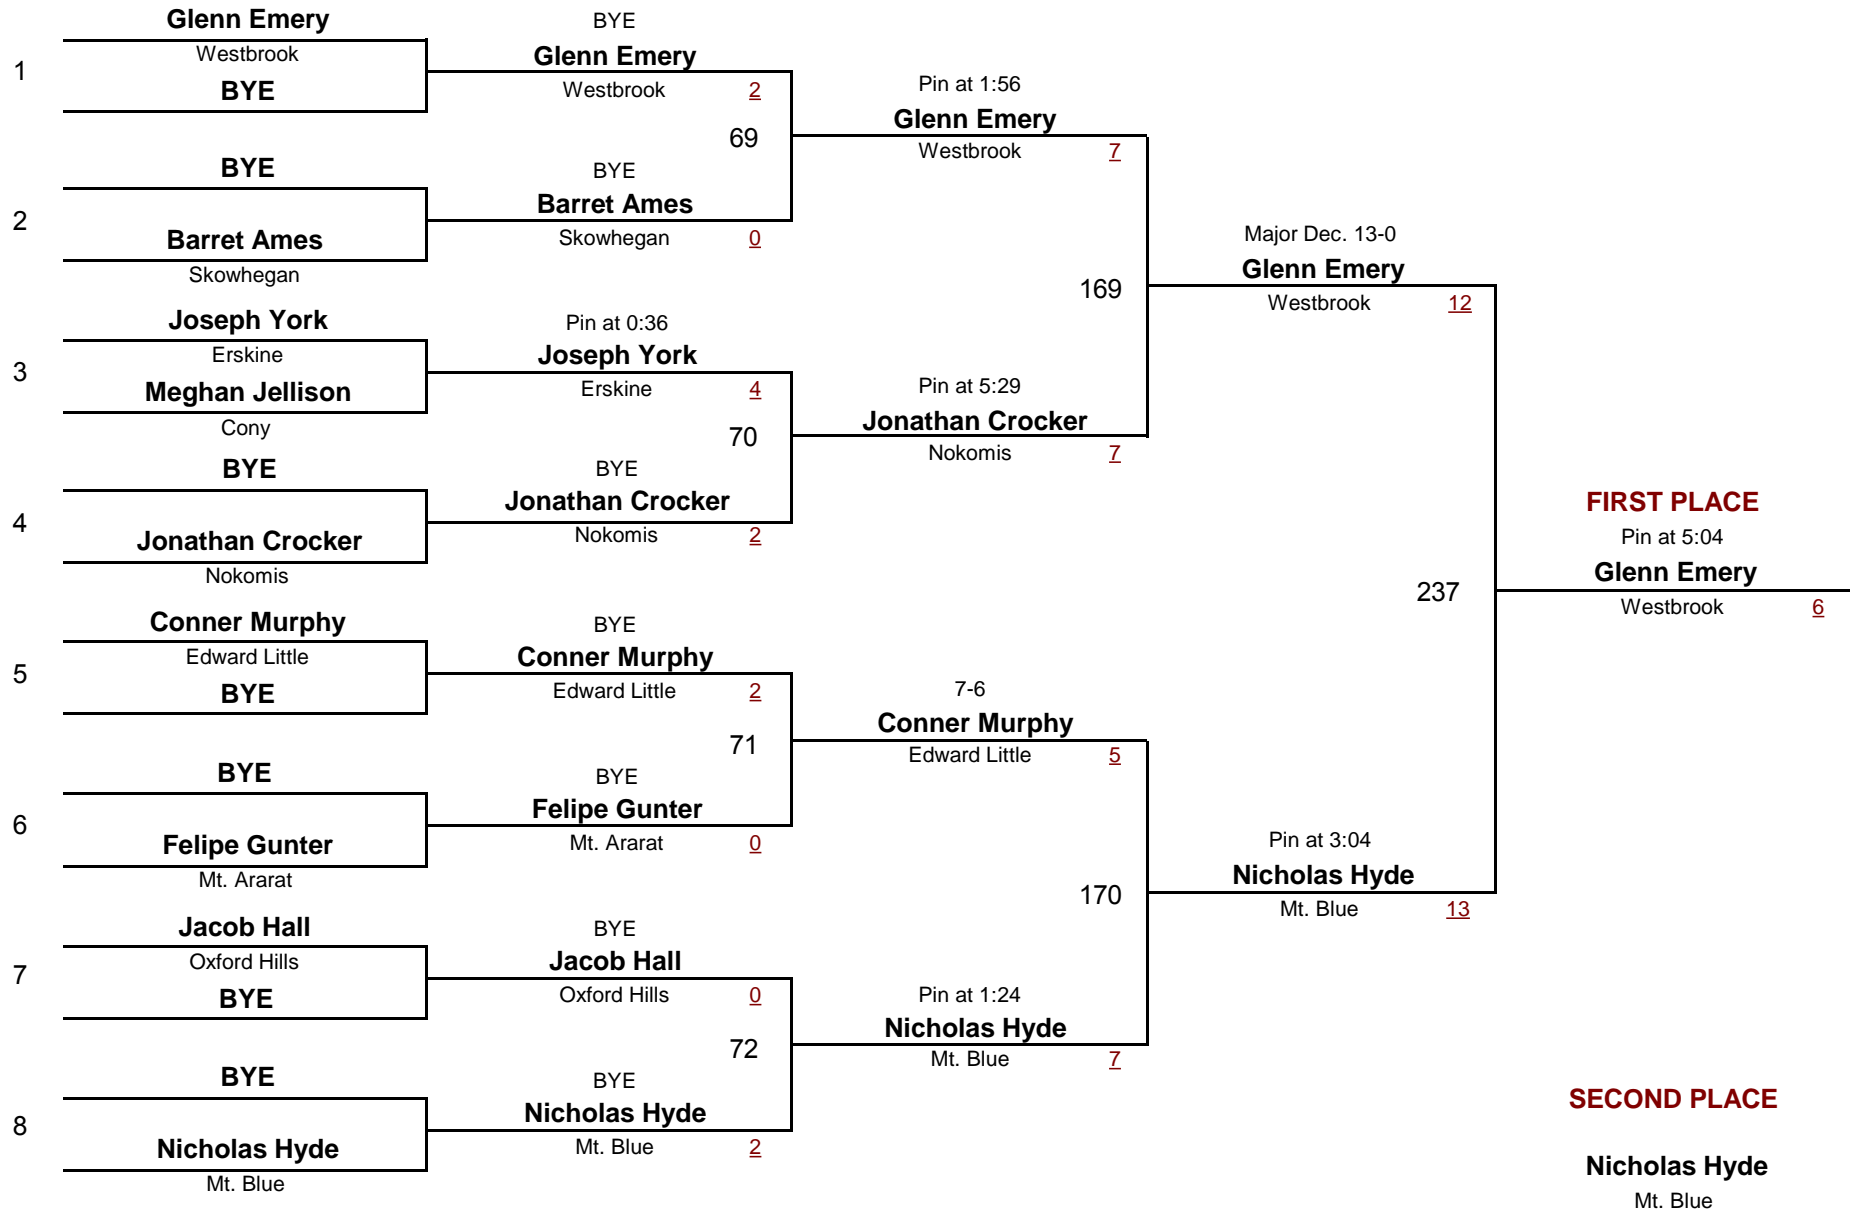

- 119
DIVISION WEIGHT

Maine Eastern Class A Regional Tournament

February 5, 2011

Championship Rounds