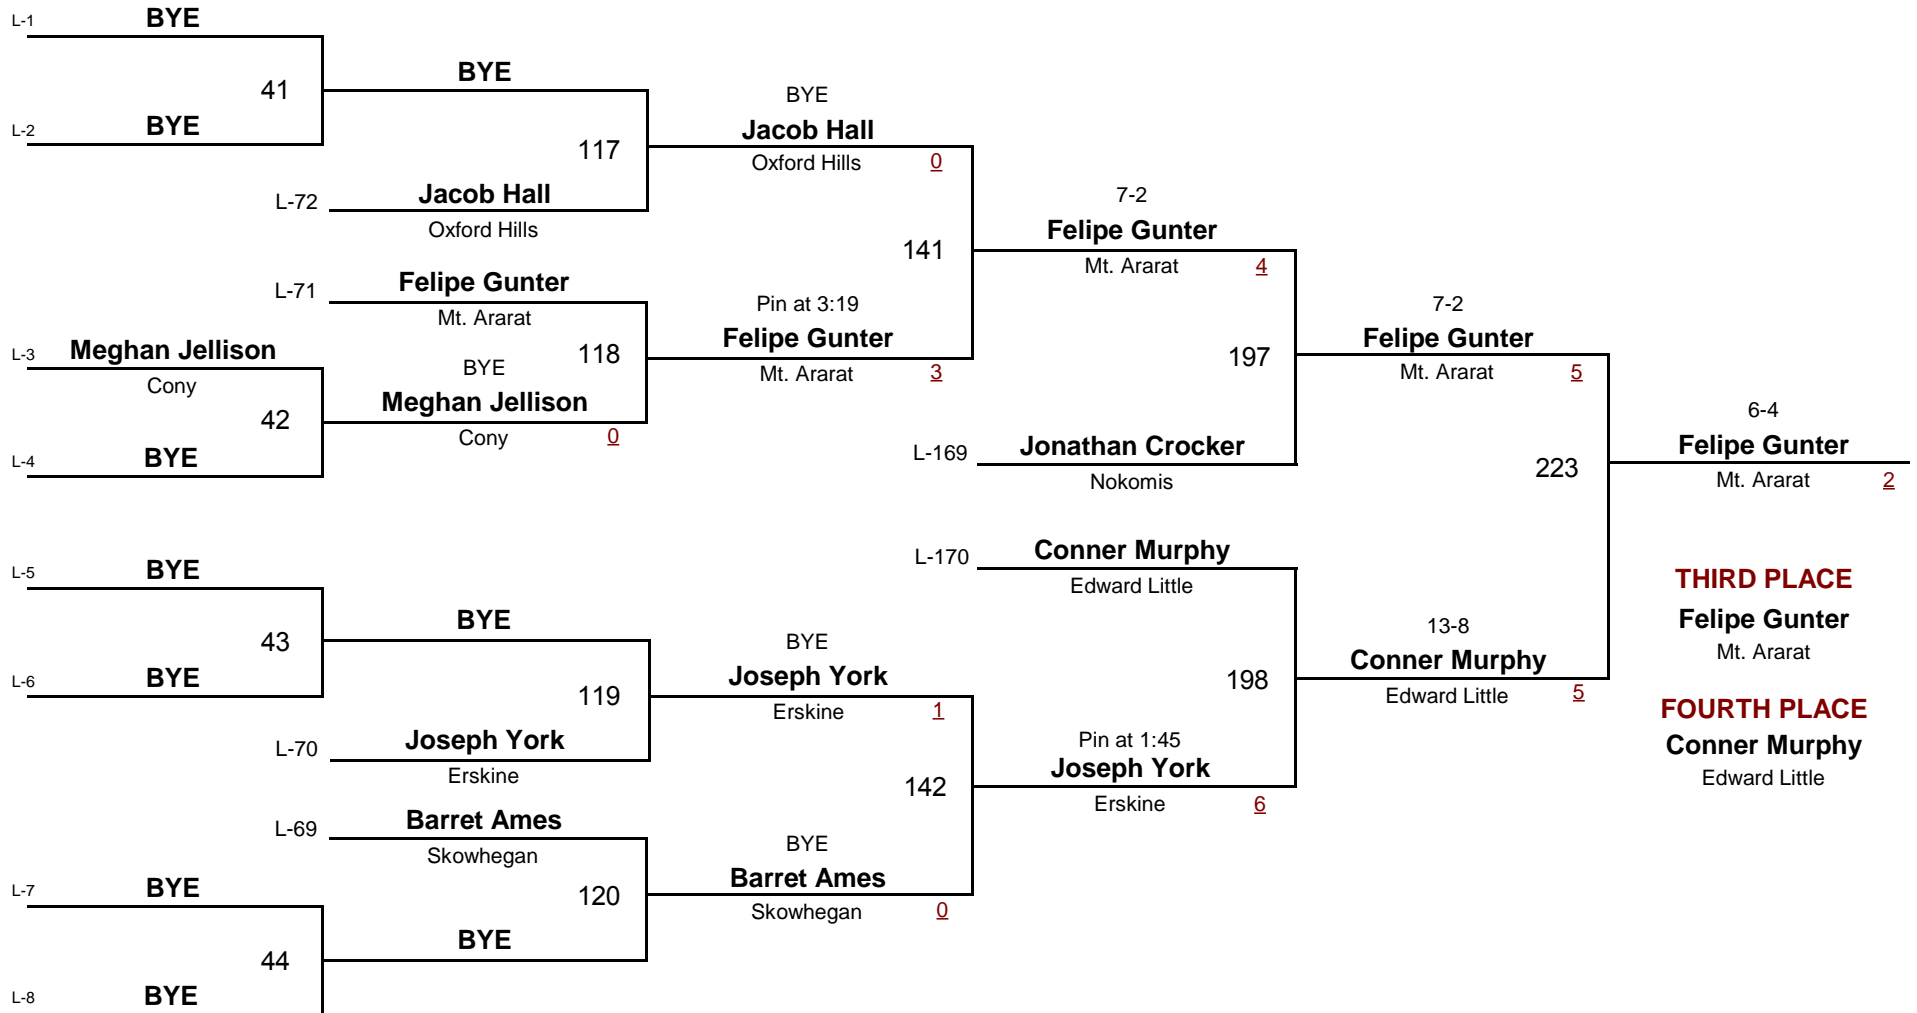

-
DIVISION

119
WEIGHT

Maine Eastern Class A Regional Tournament

February 5, 2011

Consolation Rounds