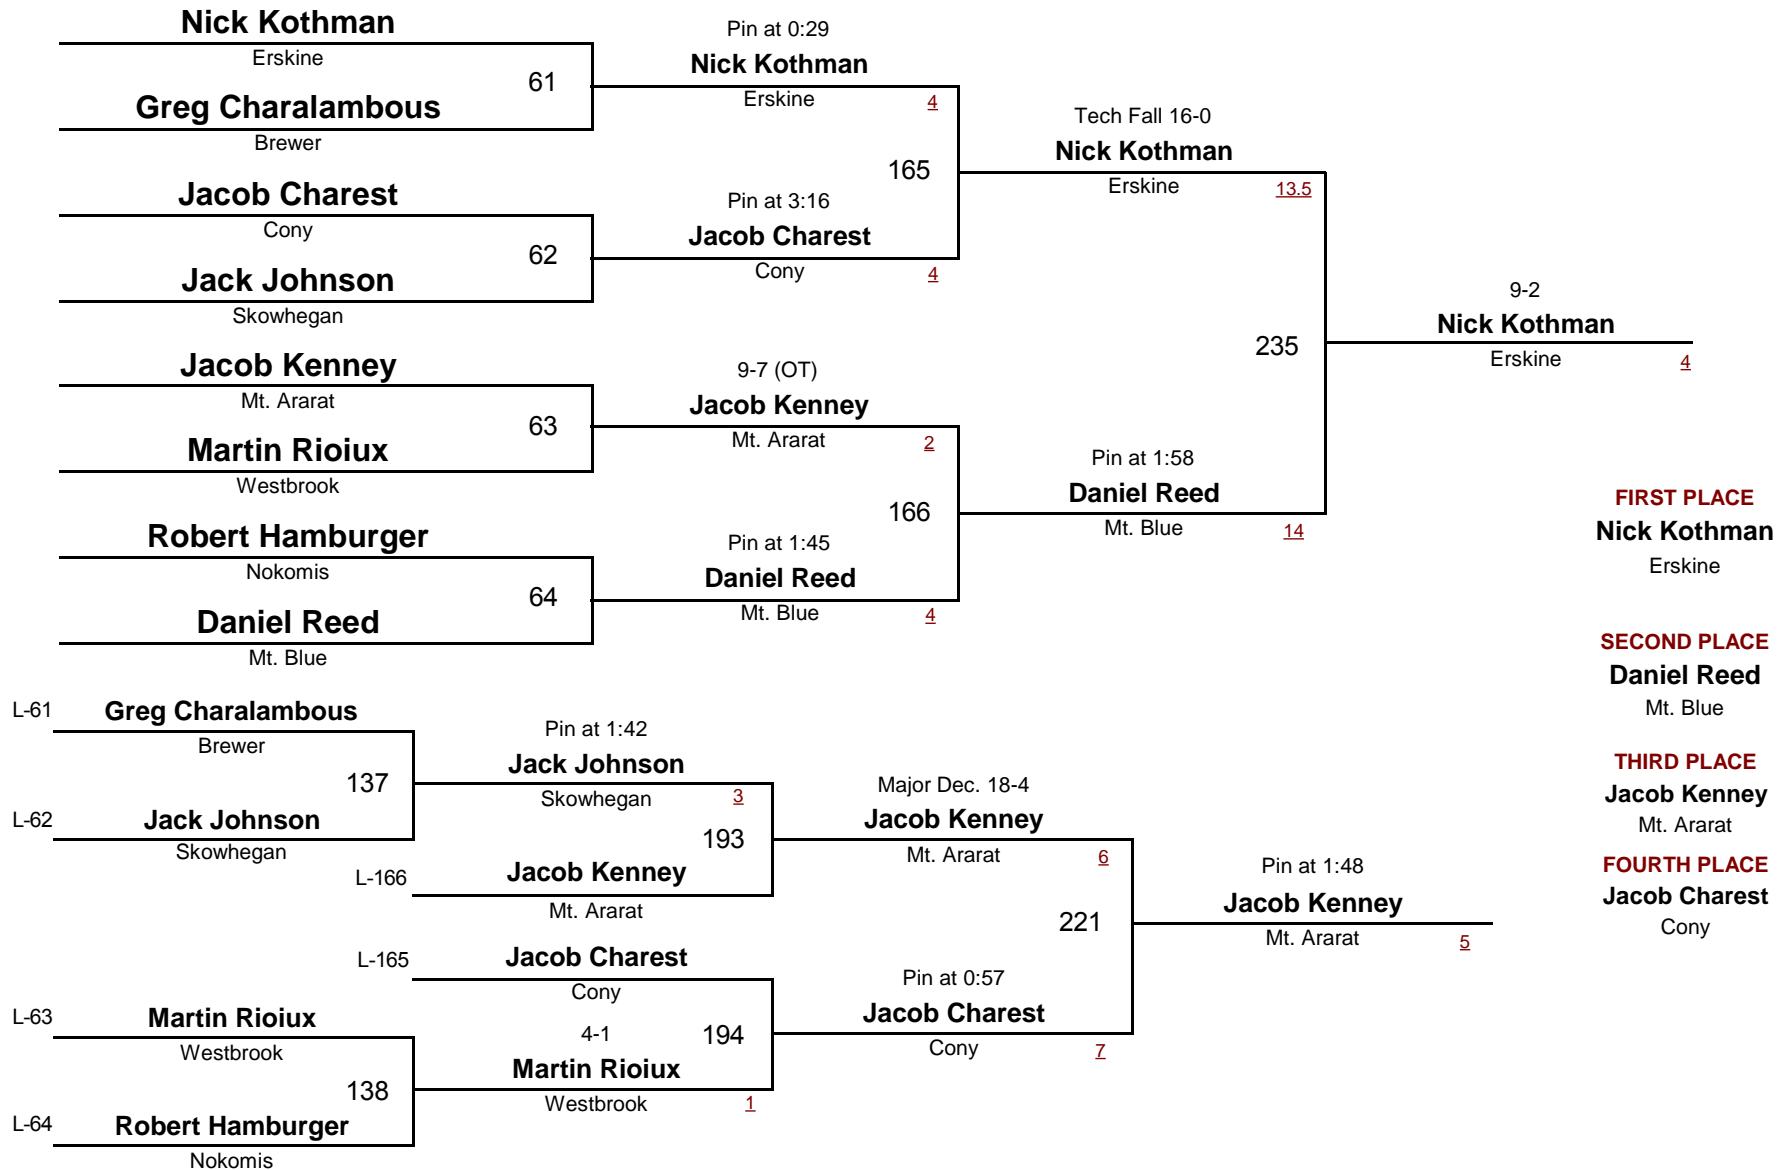

- 103
DIVISION WEIGHT

Maine Eastern Class A Regional Tournament

February 5, 2011

- 112
DIVISION WEIGHT

Maine Eastern Class A Regional Tournament

February 5, 2011

- 119
DIVISION WEIGHT

Maine Eastern Class A Regional Tournament