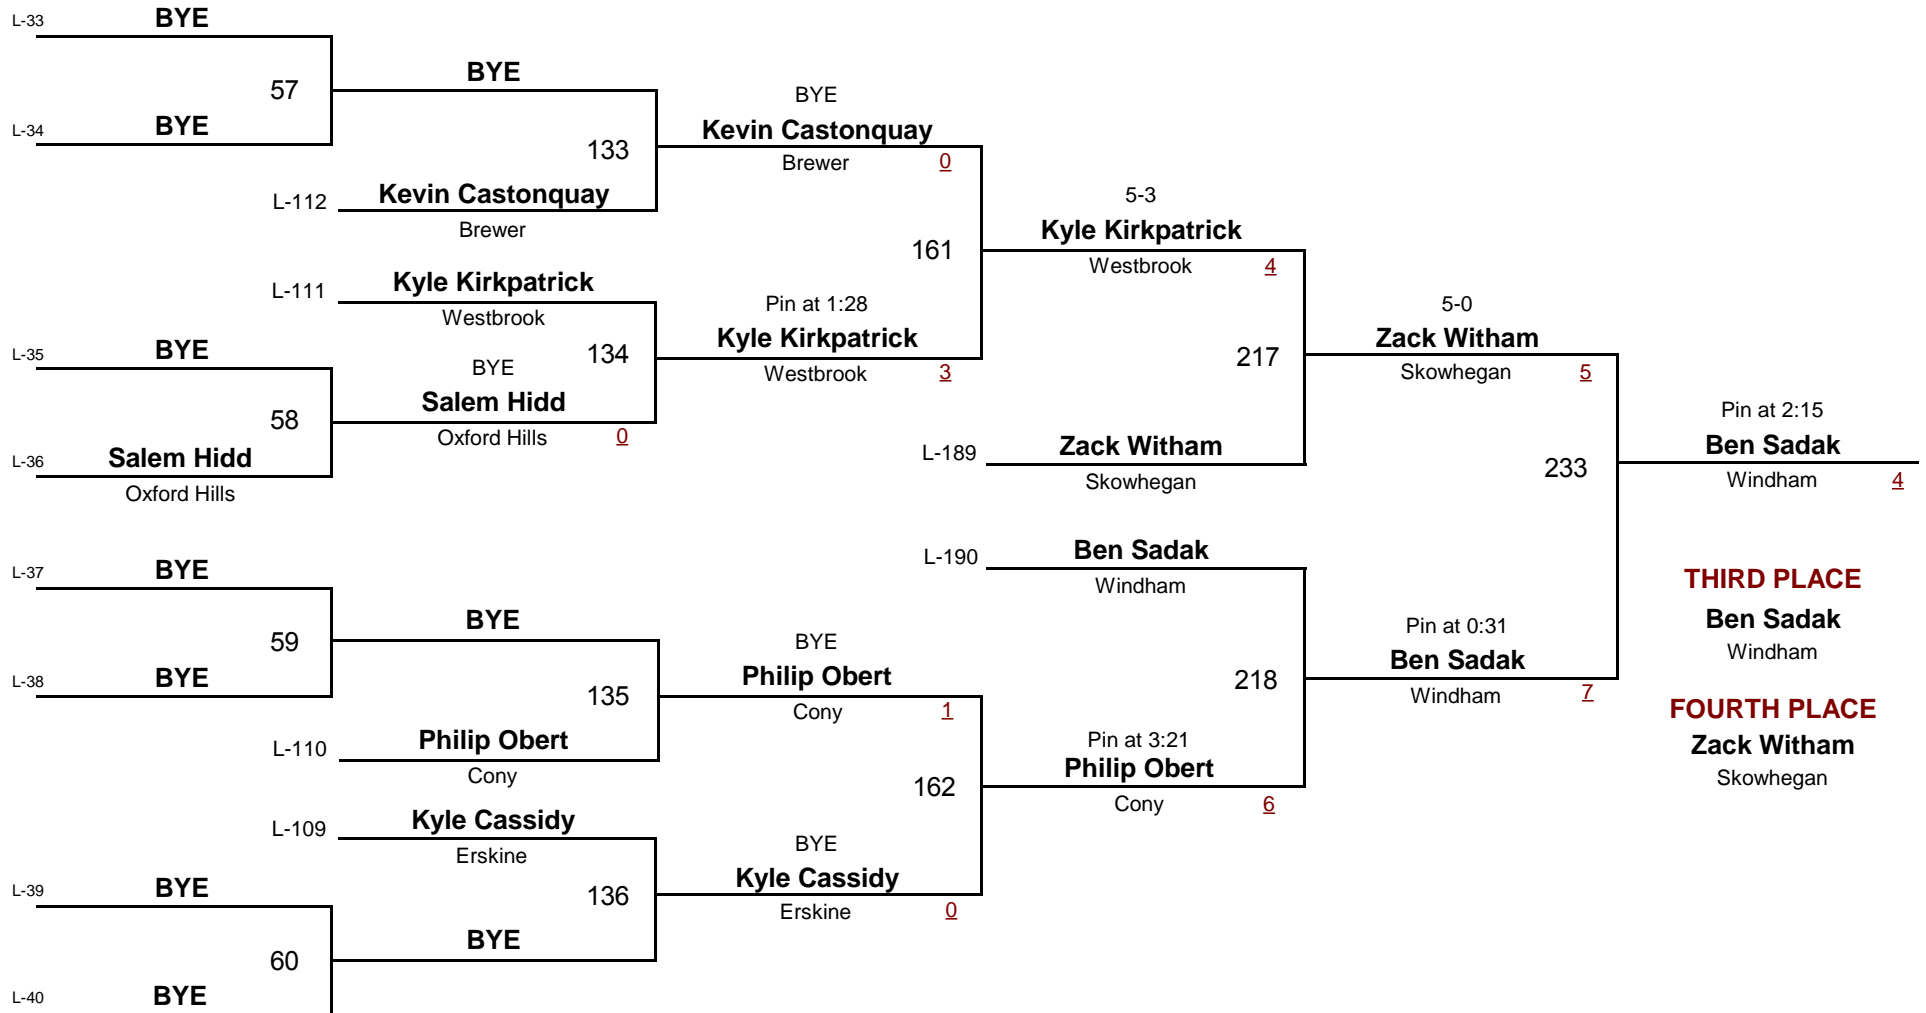

Championship Rounds

-
DIVISION

215
WEIGHT

Maine Eastern Class A Regional Tournament

February 5, 2011

Consolation Rounds

- 285
DIVISION WEIGHT

Maine Eastern Class A Regional Tournament