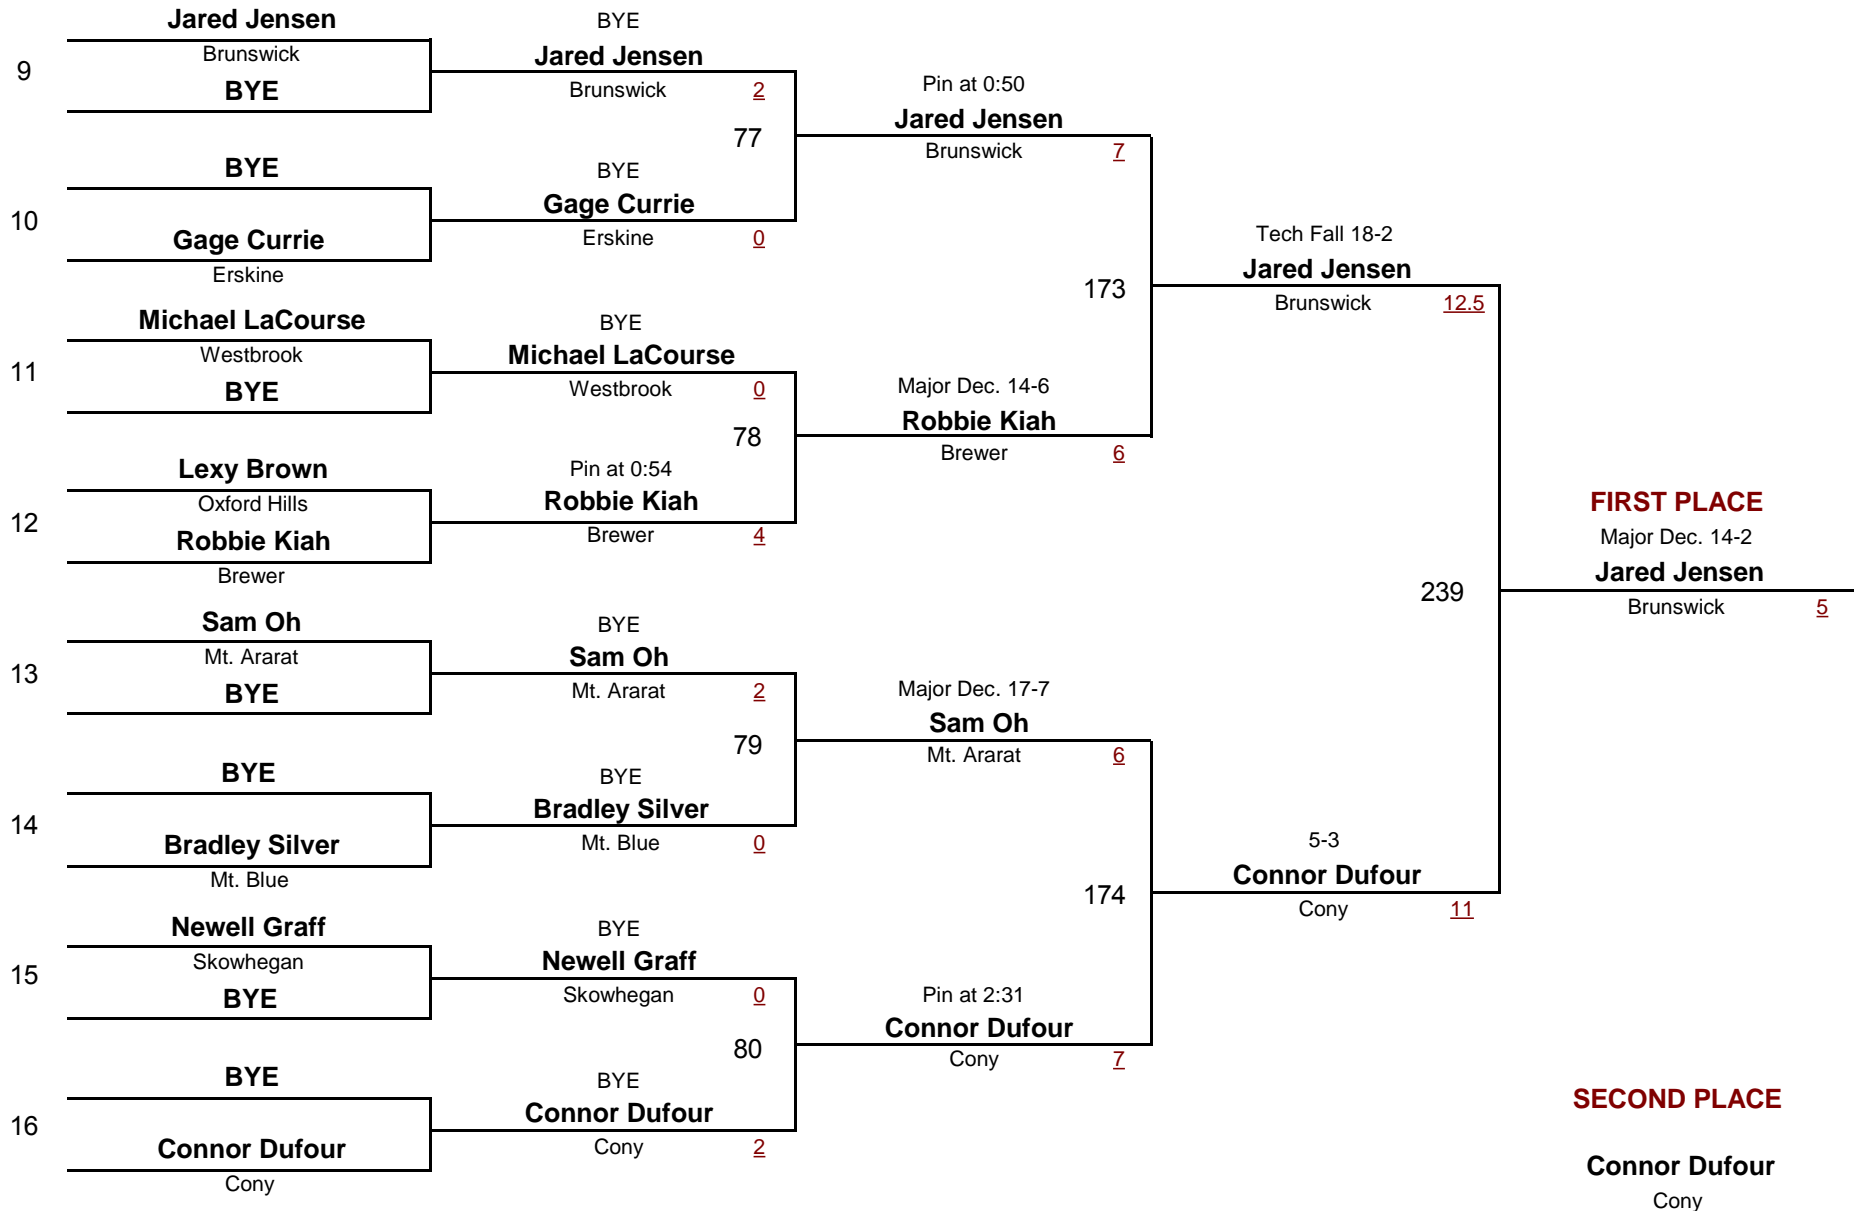

Maine Eastern Class A Regional Tournament

February 5, 2011

- 130
DIVISION WEIGHT

Maine Eastern Class A Regional Tournament

February 5, 2011

Championship Rounds

- 135
DIVISION WEIGHT

Maine Eastern Class A Regional Tournament