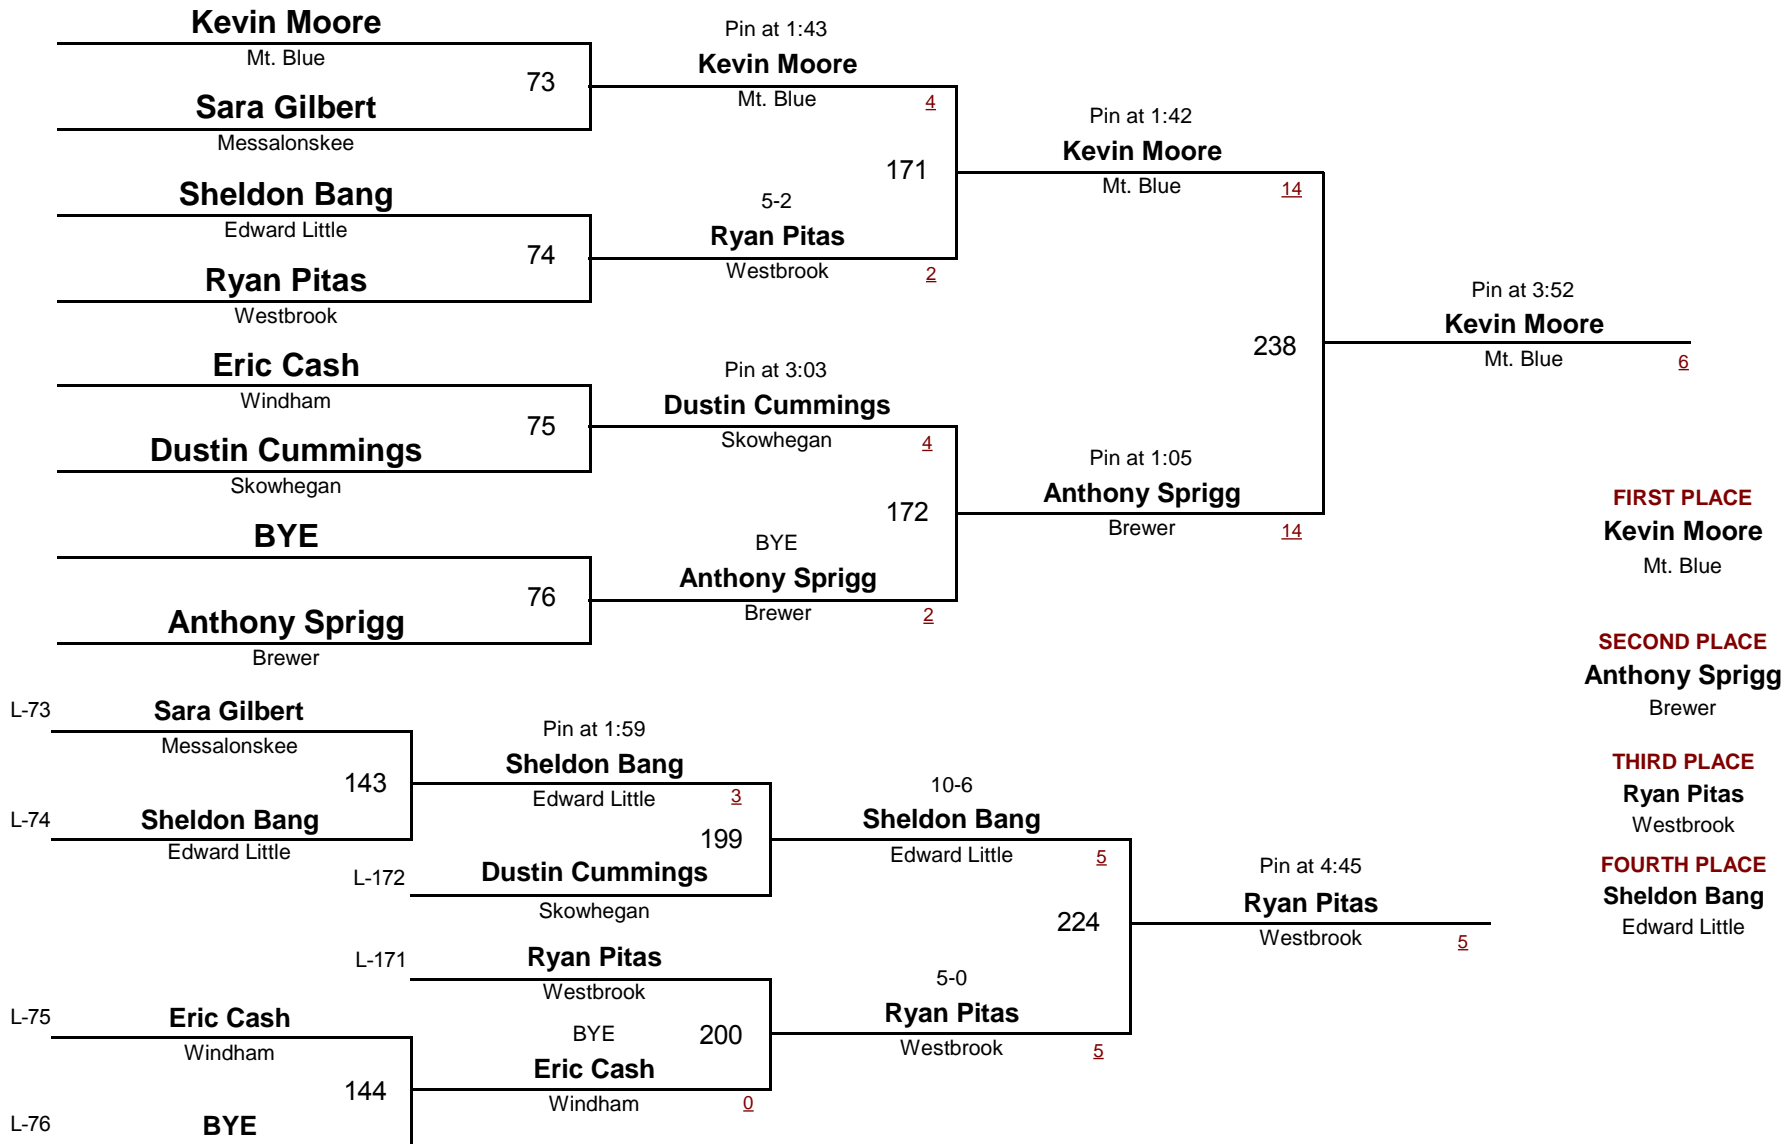

Maine Eastern Class A Regional Tournament

February 5, 2011

- 130
DIVISION WEIGHT

Maine Eastern Class A Regional Tournament

February 5, 2011

Championship Rounds

- 135
DIVISION WEIGHT

Maine Eastern Class A Regional Tournament