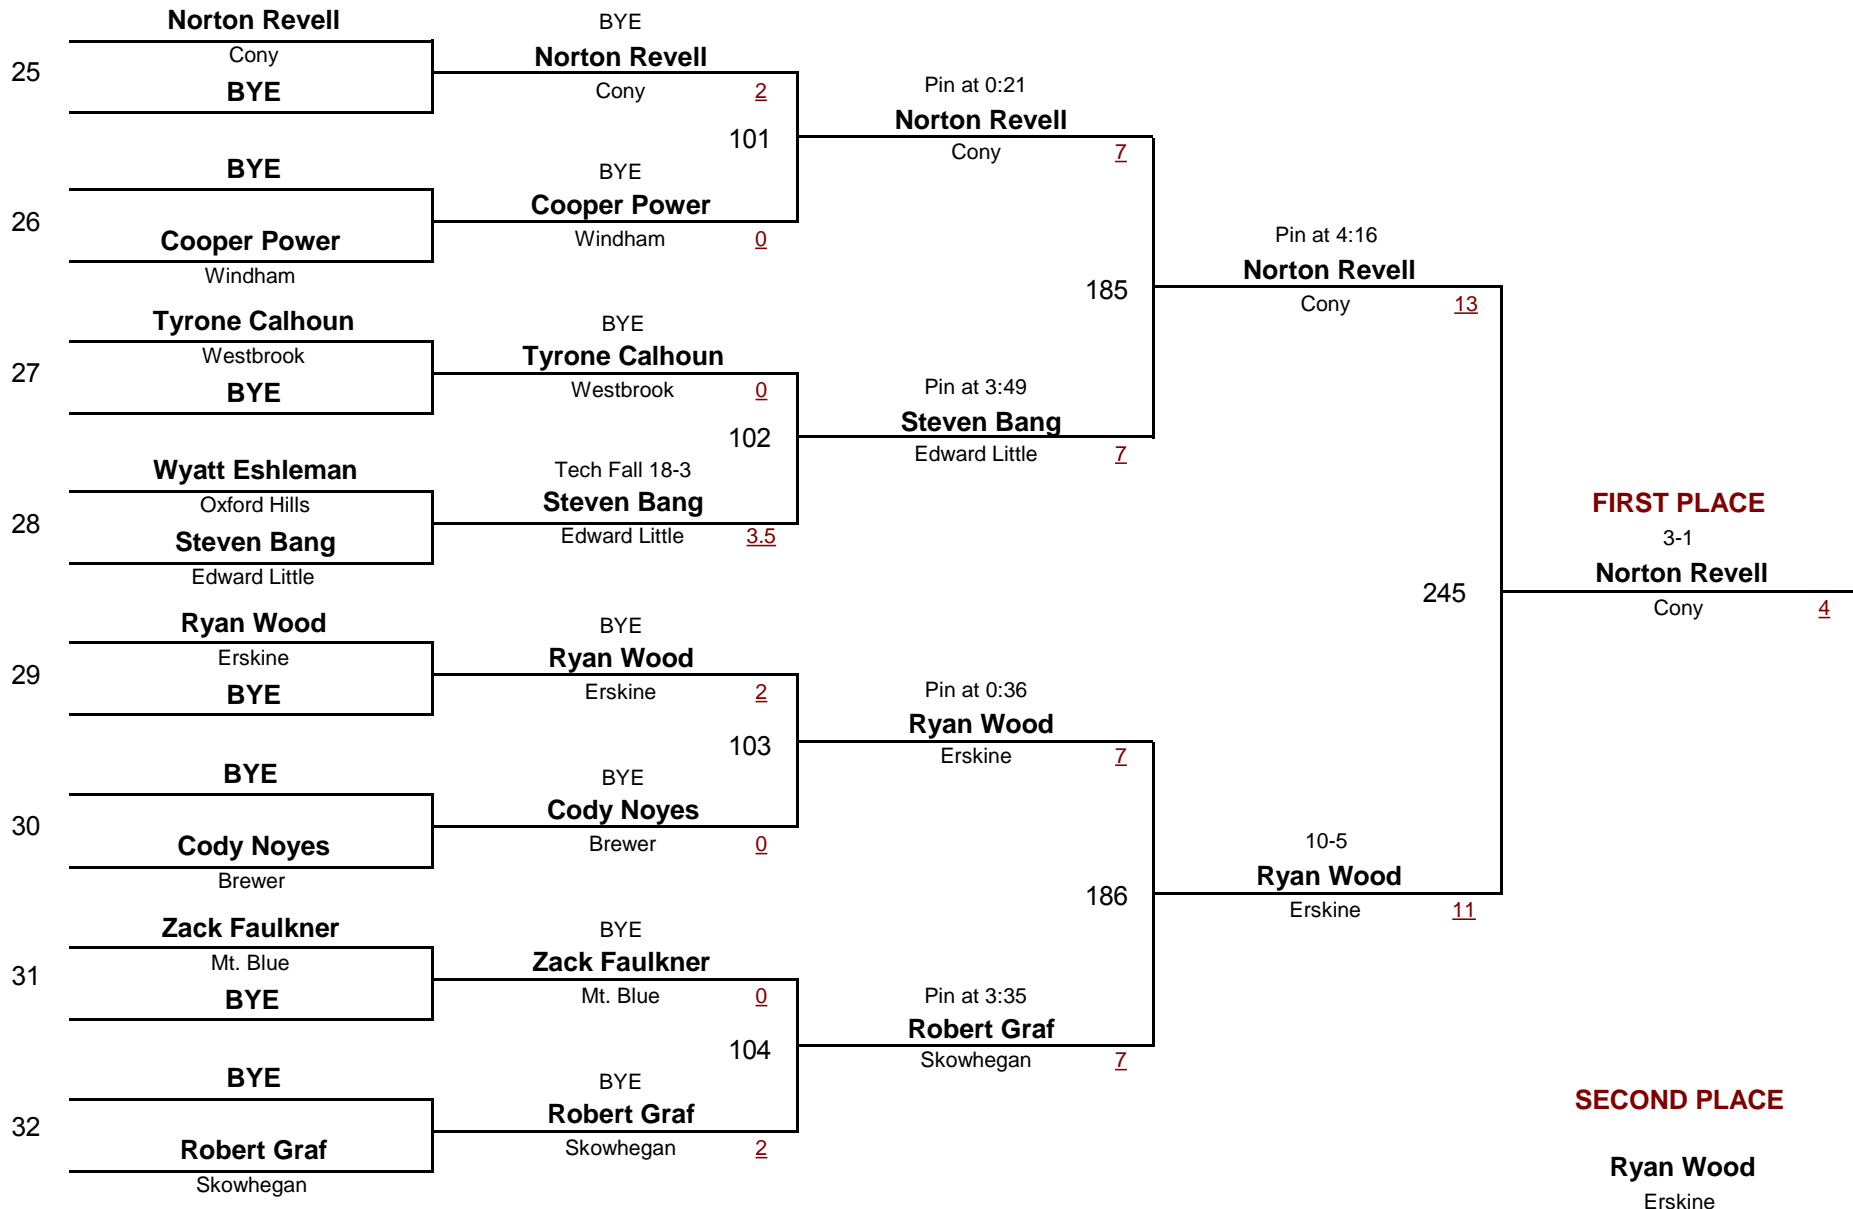

- 171
DIVISION WEIGHT

Maine Eastern Class A Regional Tournament

February 5, 2011

Championship Rounds