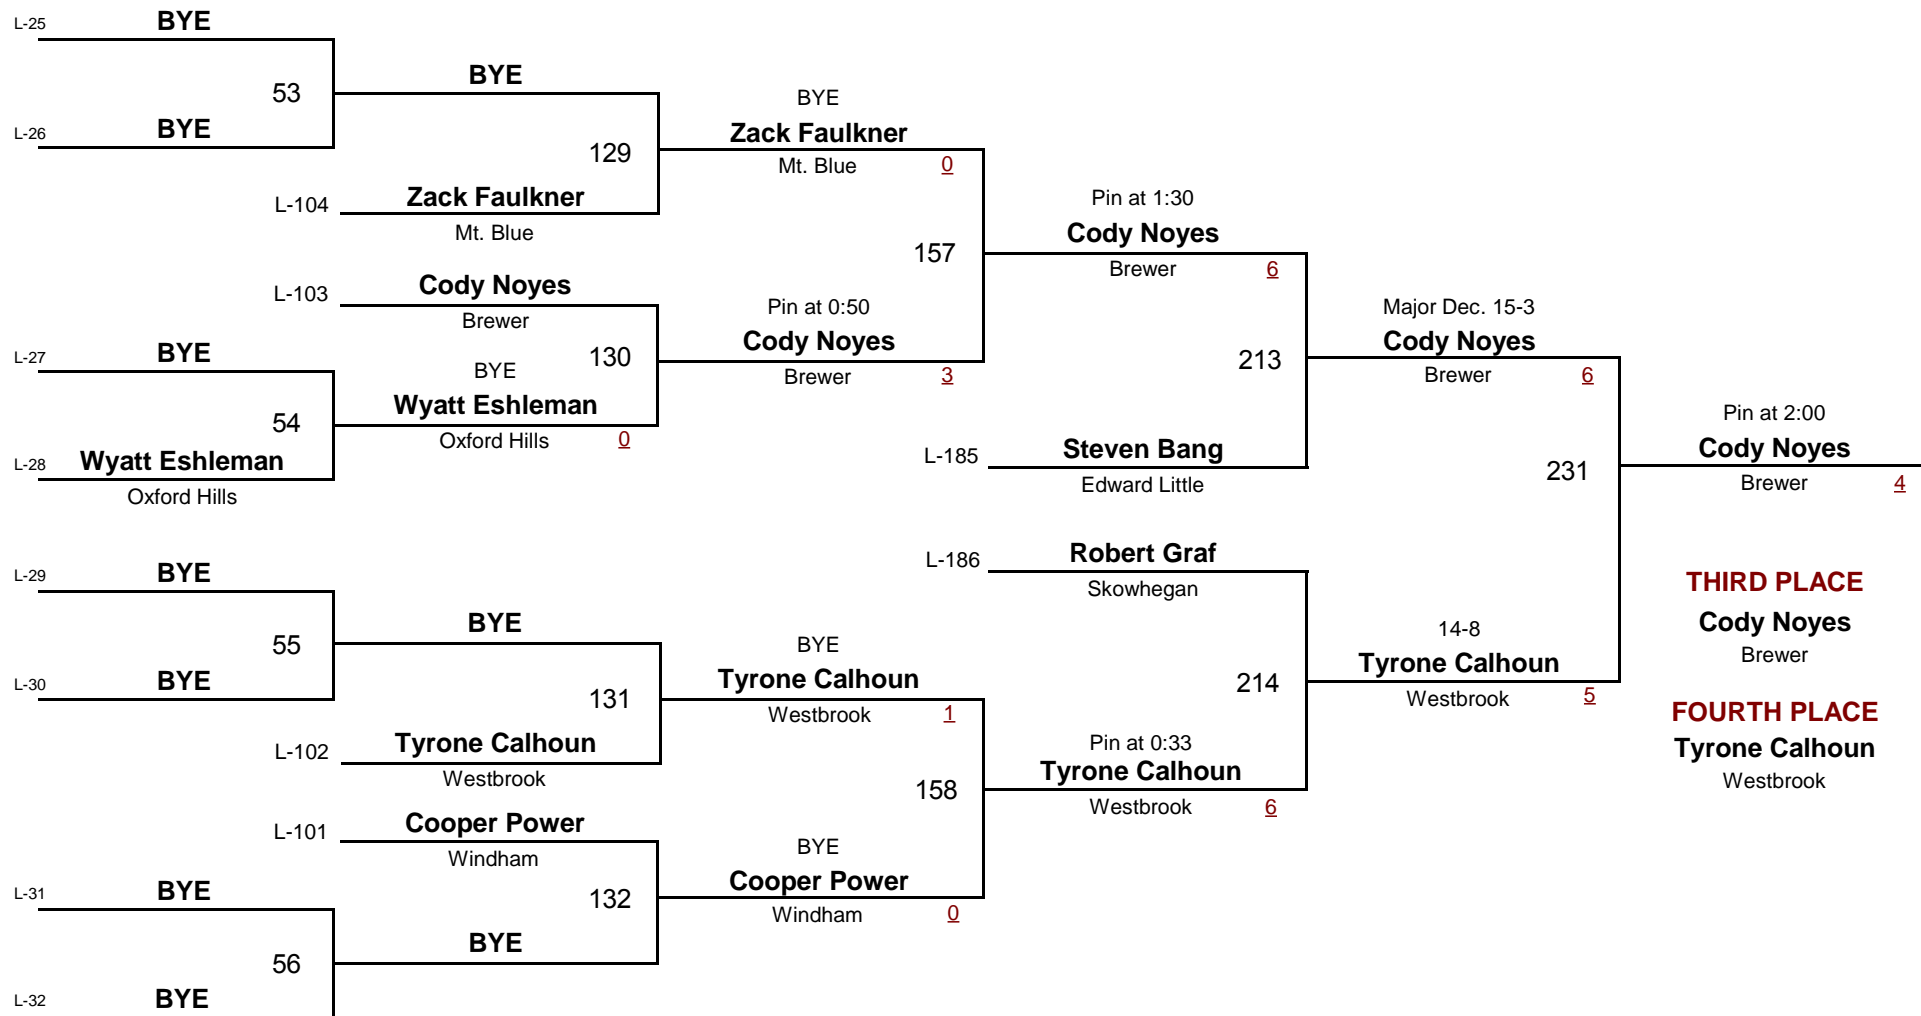

February 5, 2011

Consolation Rounds

- 189
DIVISION WEIGHT

Maine Eastern Class A Regional Tournament

February 5, 2011

- 215
DIVISION WEIGHT

Maine Eastern Class A Regional Tournament

February 5, 2011