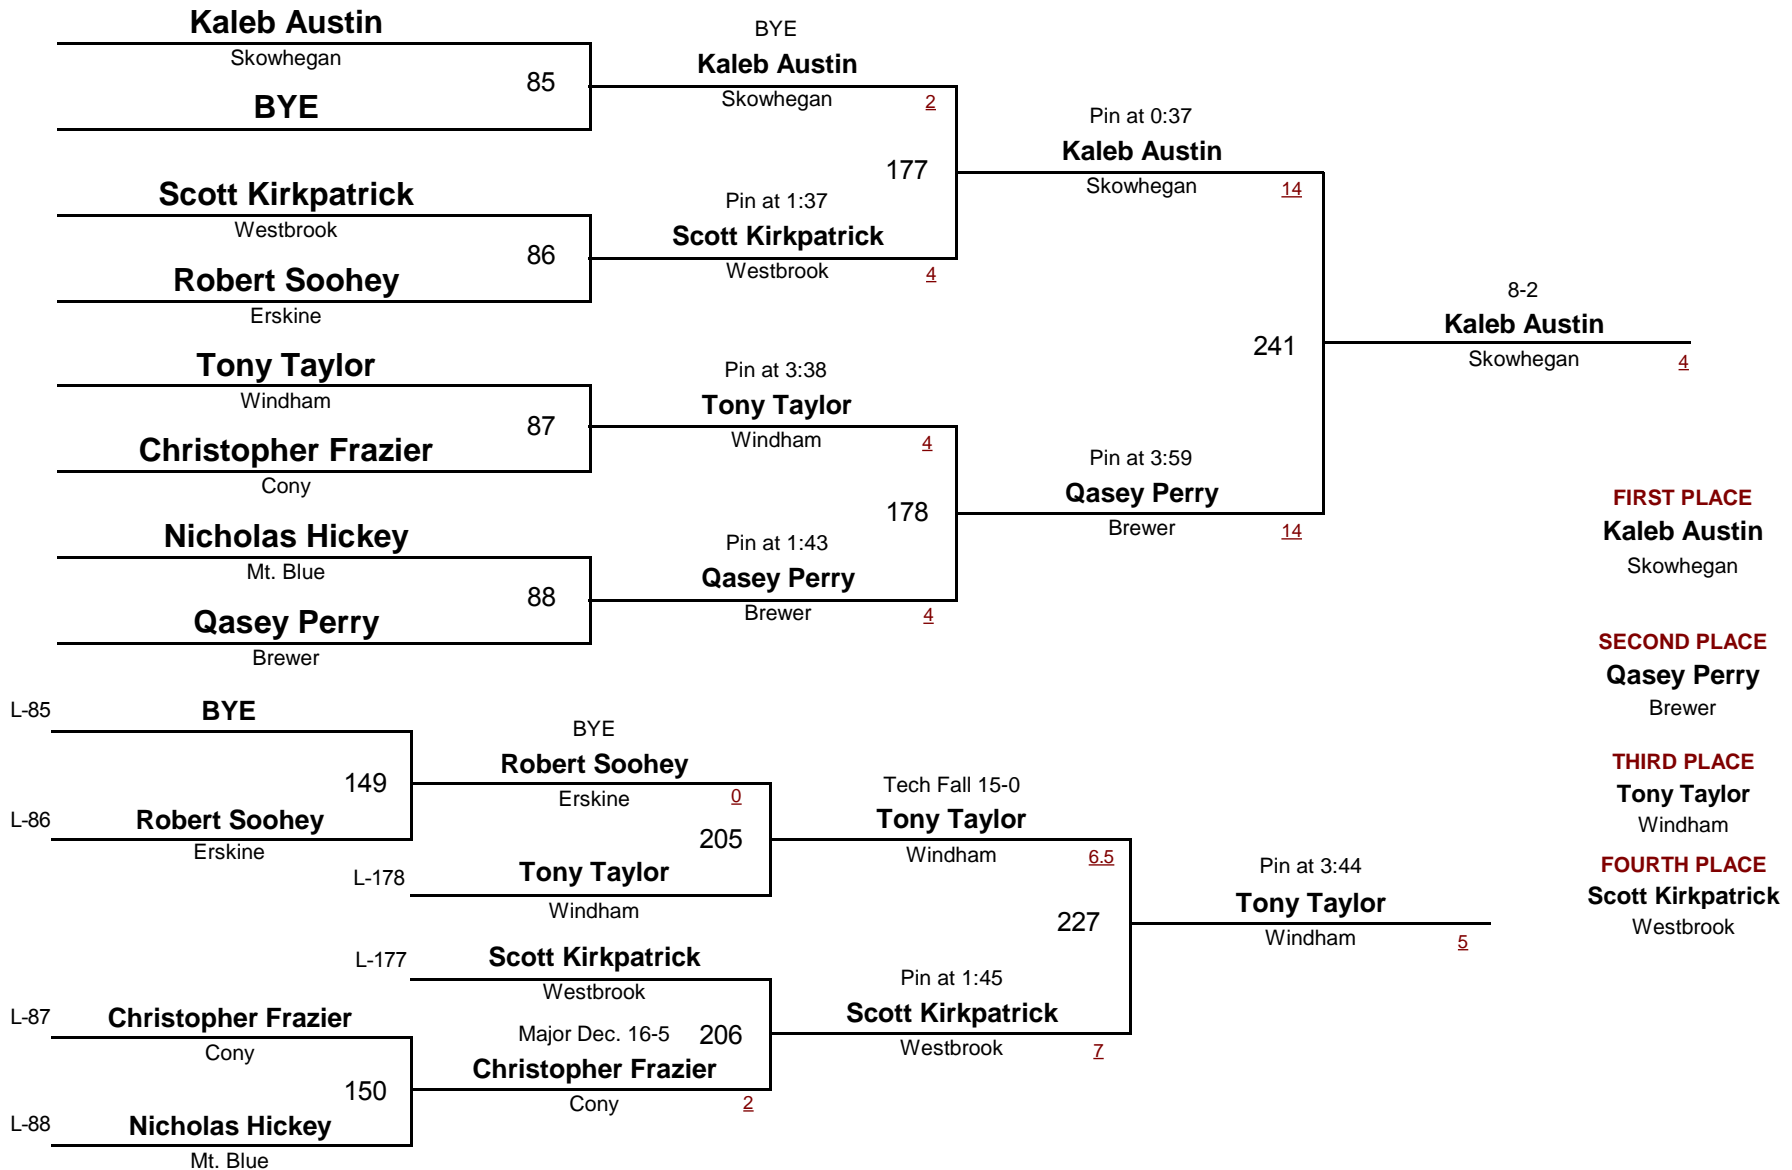

- 140
DIVISION WEIGHT

Maine Eastern Class A Regional Tournament

February 5, 2011