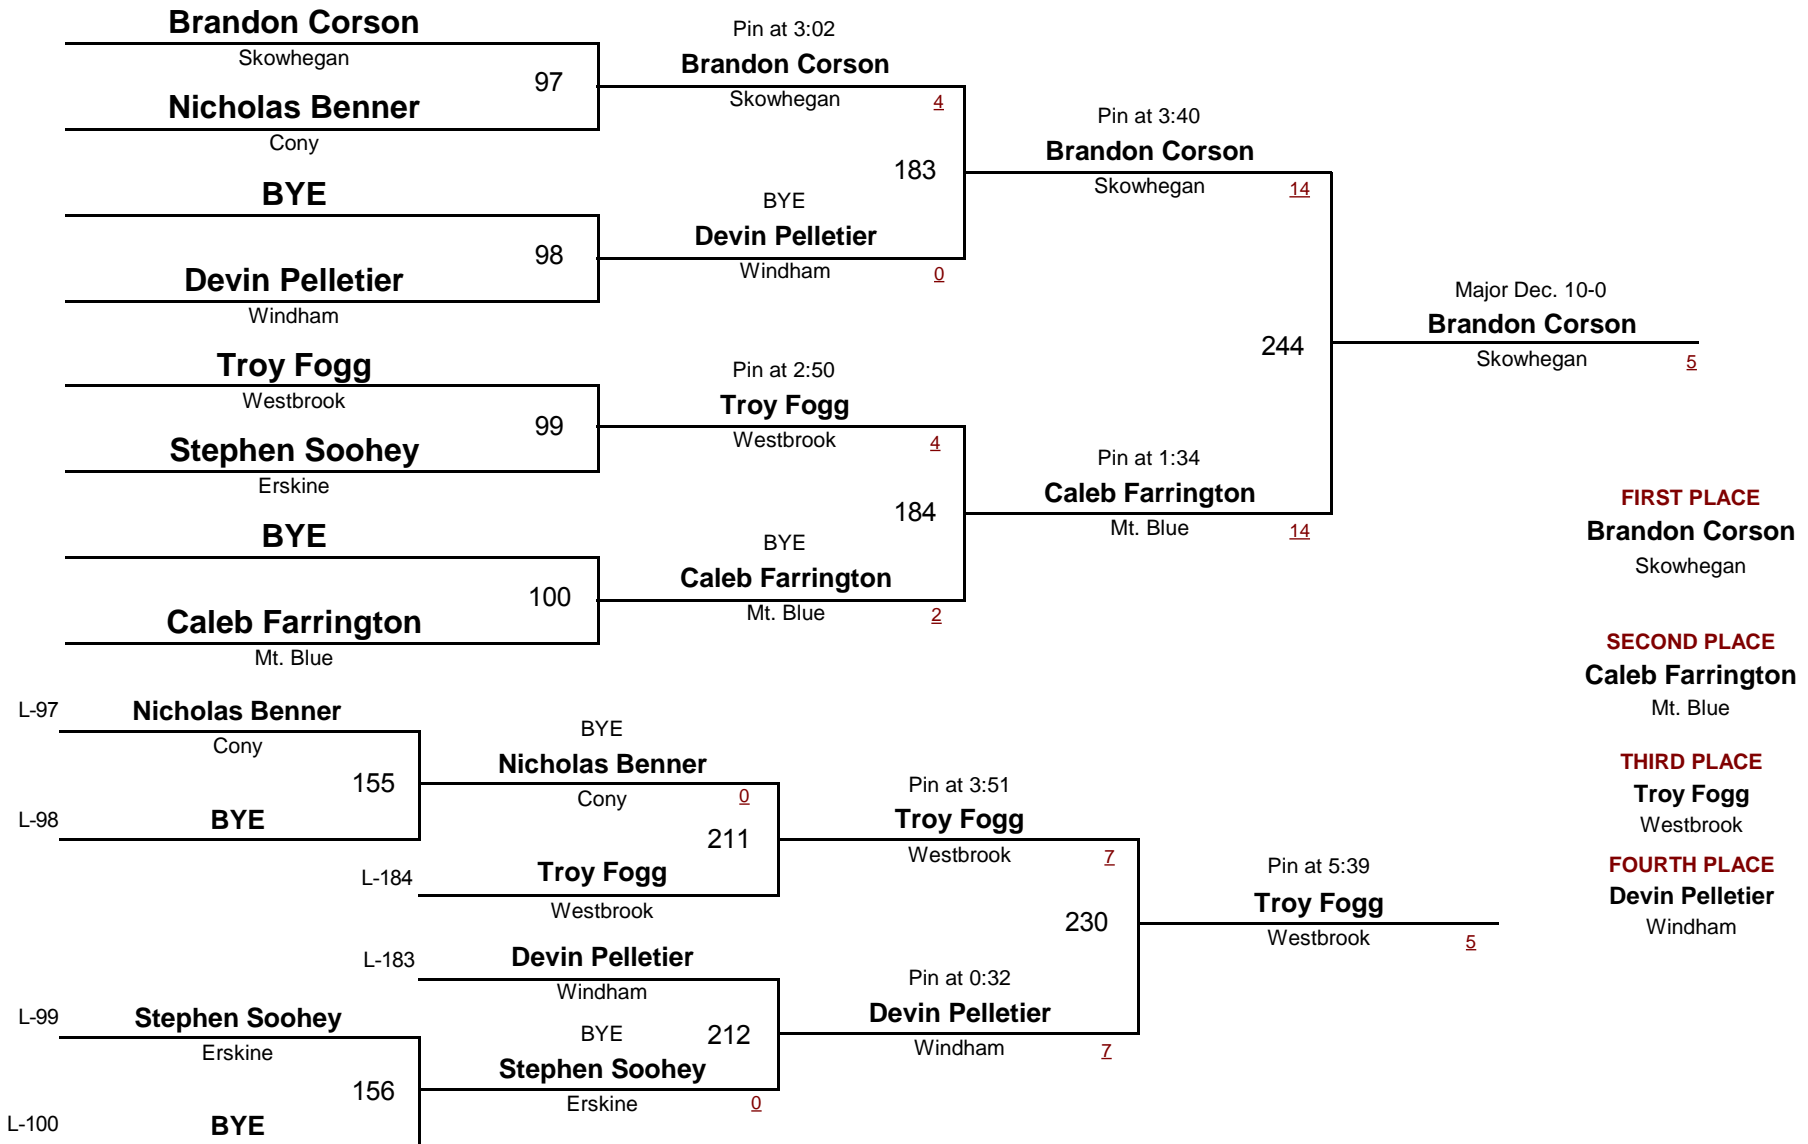

- 160
DIVISION WEIGHT

Maine Eastern Class A Regional Tournament

February 5, 2011