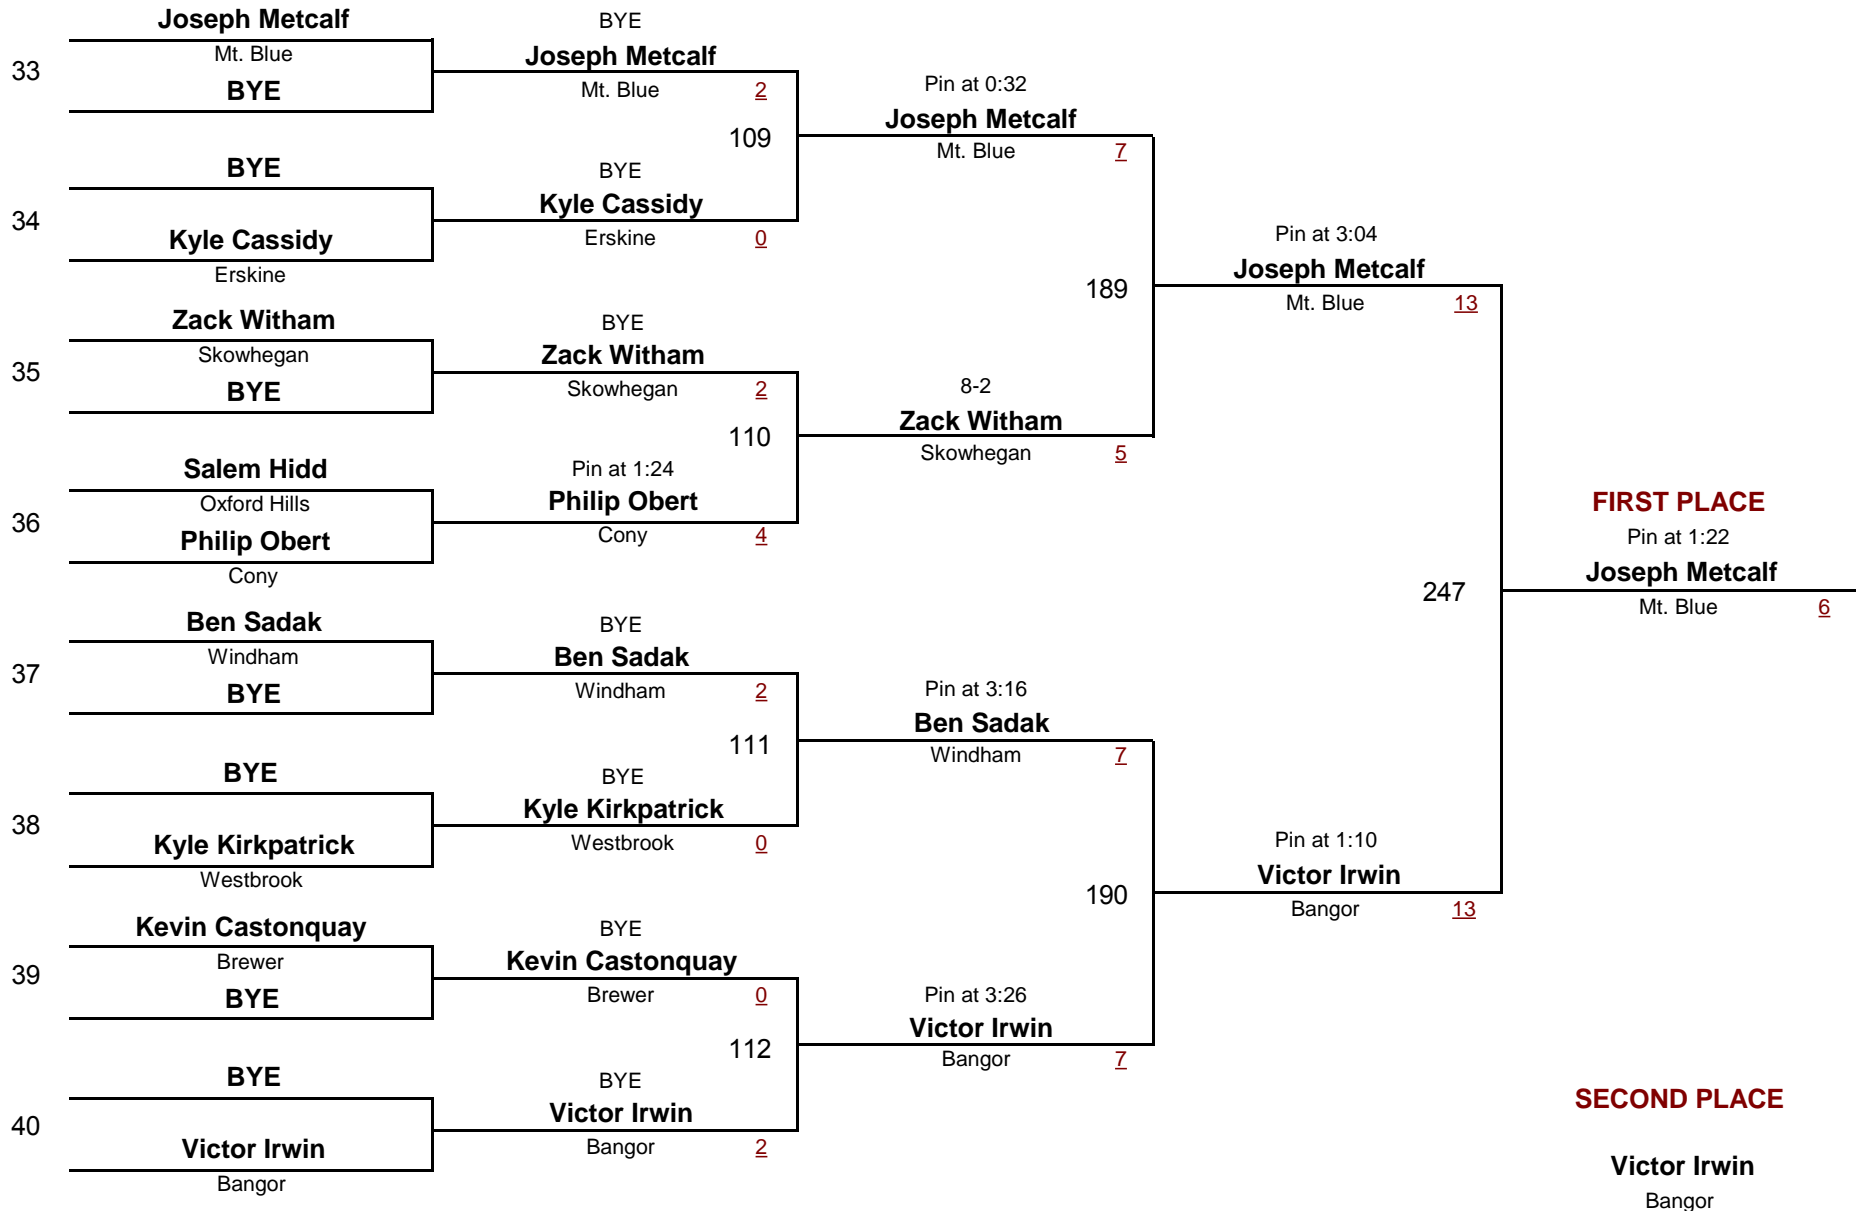

- 215
DIVISION WEIGHT

Maine Eastern Class A Regional Tournament

February 5, 2011

Championship Rounds