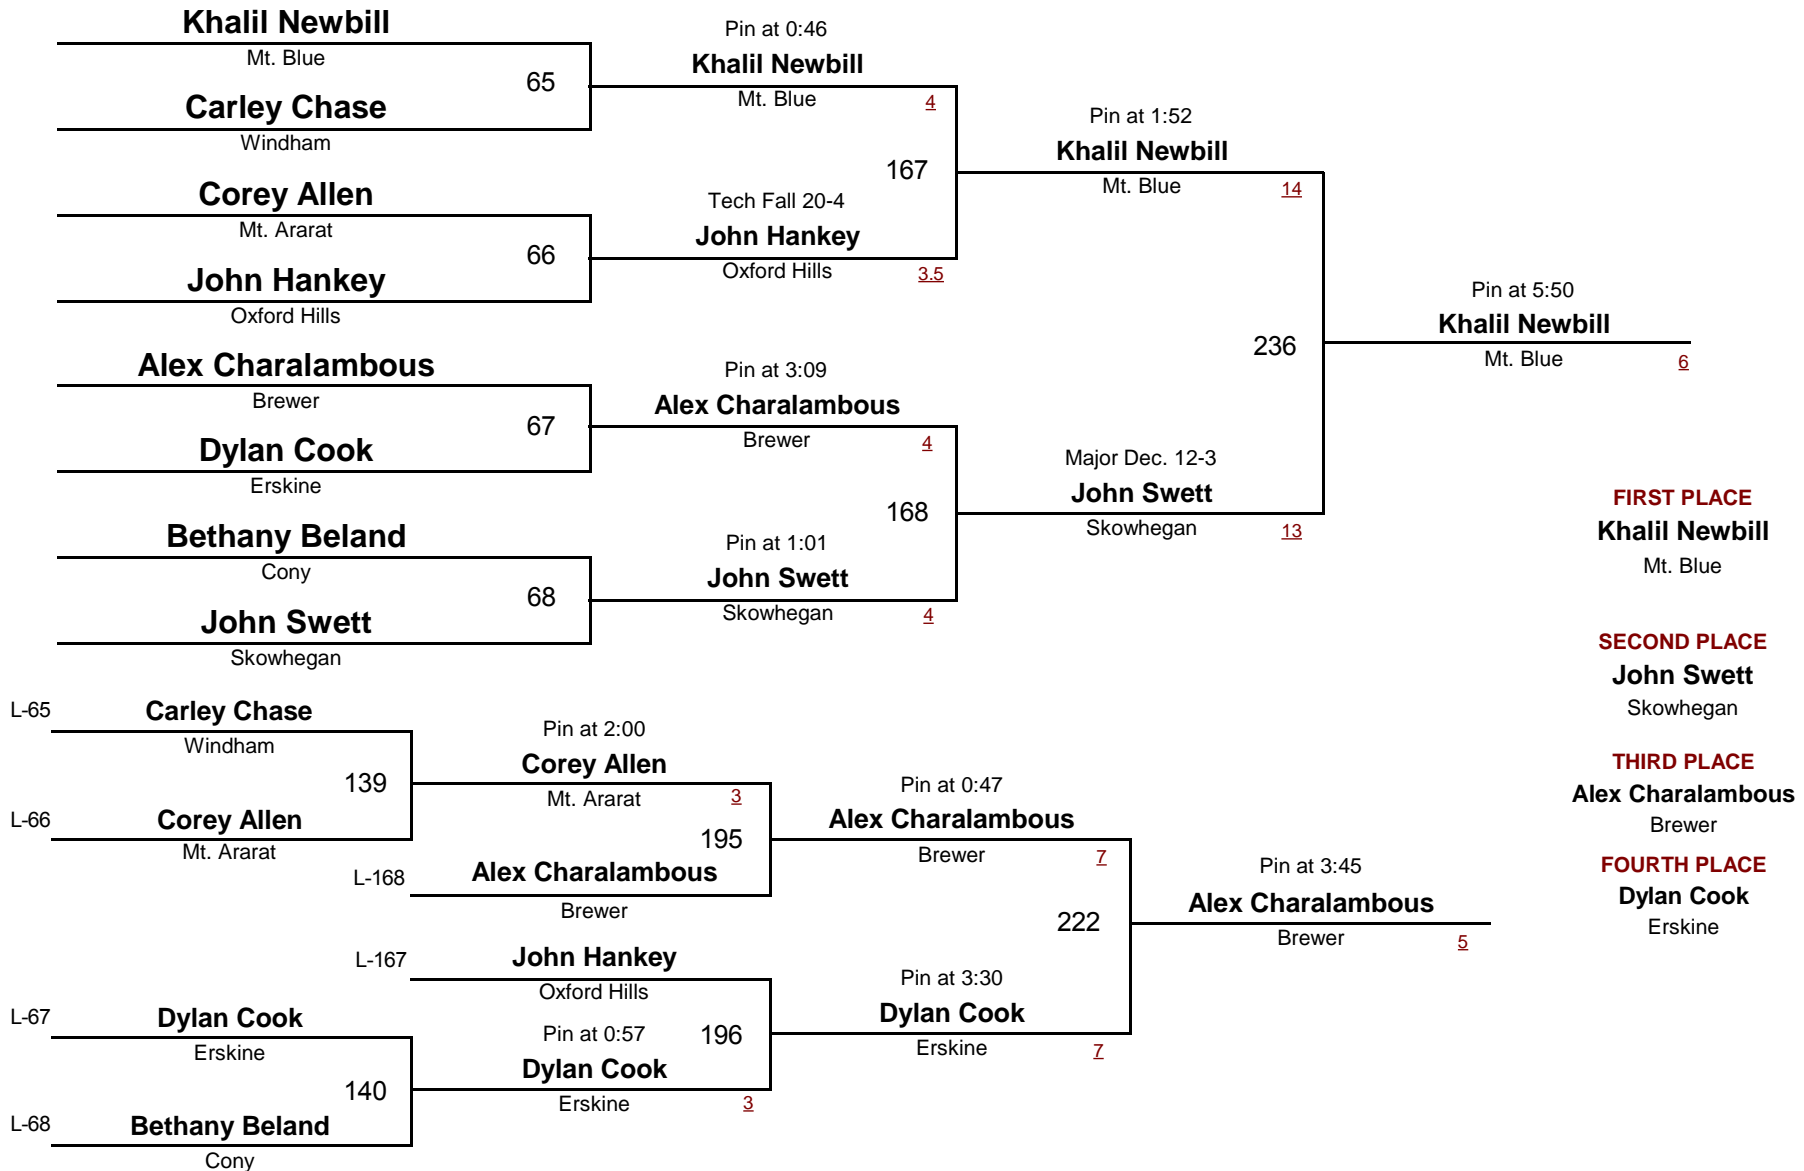

- 103
DIVISION WEIGHT

Maine Eastern Class A Regional Tournament

February 5, 2011

- 112
DIVISION WEIGHT

Maine Eastern Class A Regional Tournament

February 5, 2011

- 119
DIVISION WEIGHT

Maine Eastern Class A Regional Tournament