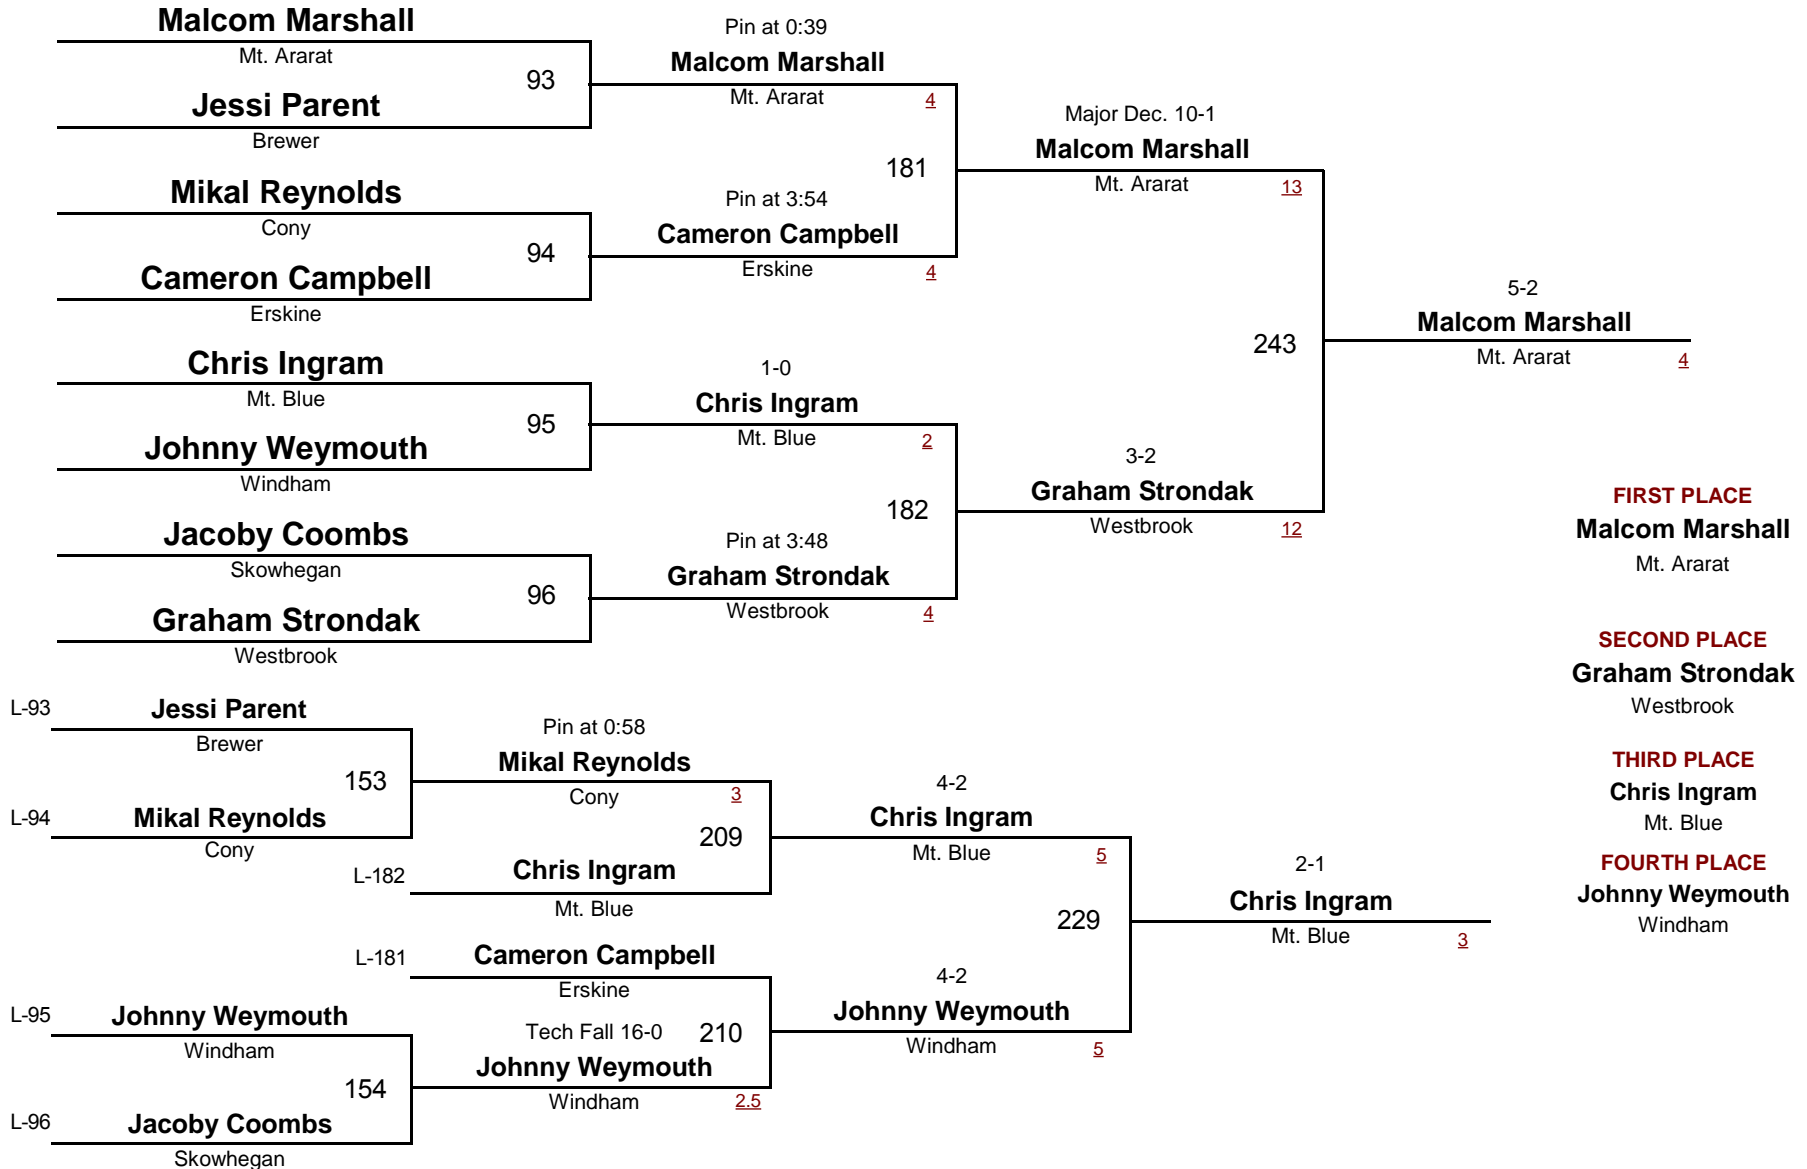

February 5, 2011

- 145
DIVISION WEIGHT

Maine Eastern Class A Regional Tournament

February 5, 2011

- 152
DIVISION WEIGHT

Maine Eastern Class A Regional Tournament

February 5, 2011

- 160
DIVISION WEIGHT