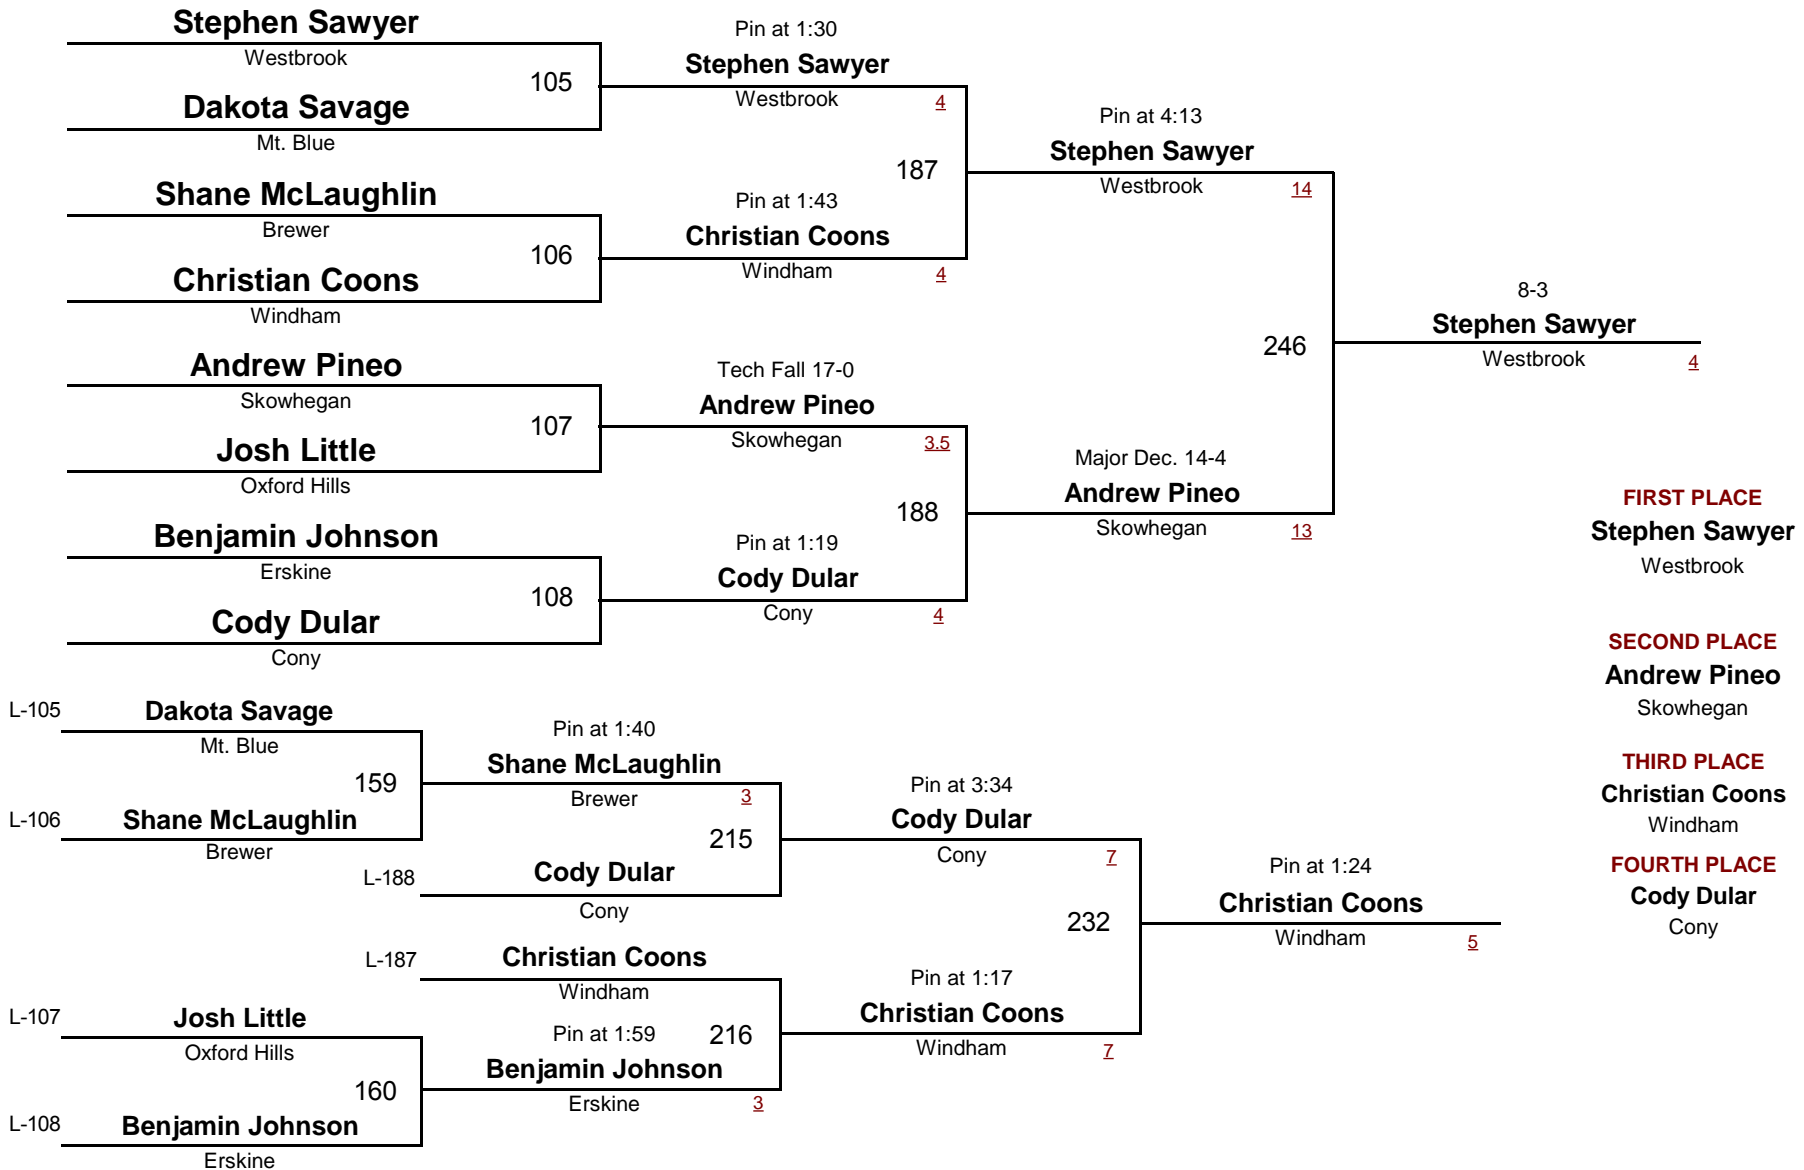

February 5, 2011

Consolation Rounds

- 189
DIVISION WEIGHT

Maine Eastern Class A Regional Tournament

February 5, 2011

- 215
DIVISION WEIGHT

Maine Eastern Class A Regional Tournament

February 5, 2011