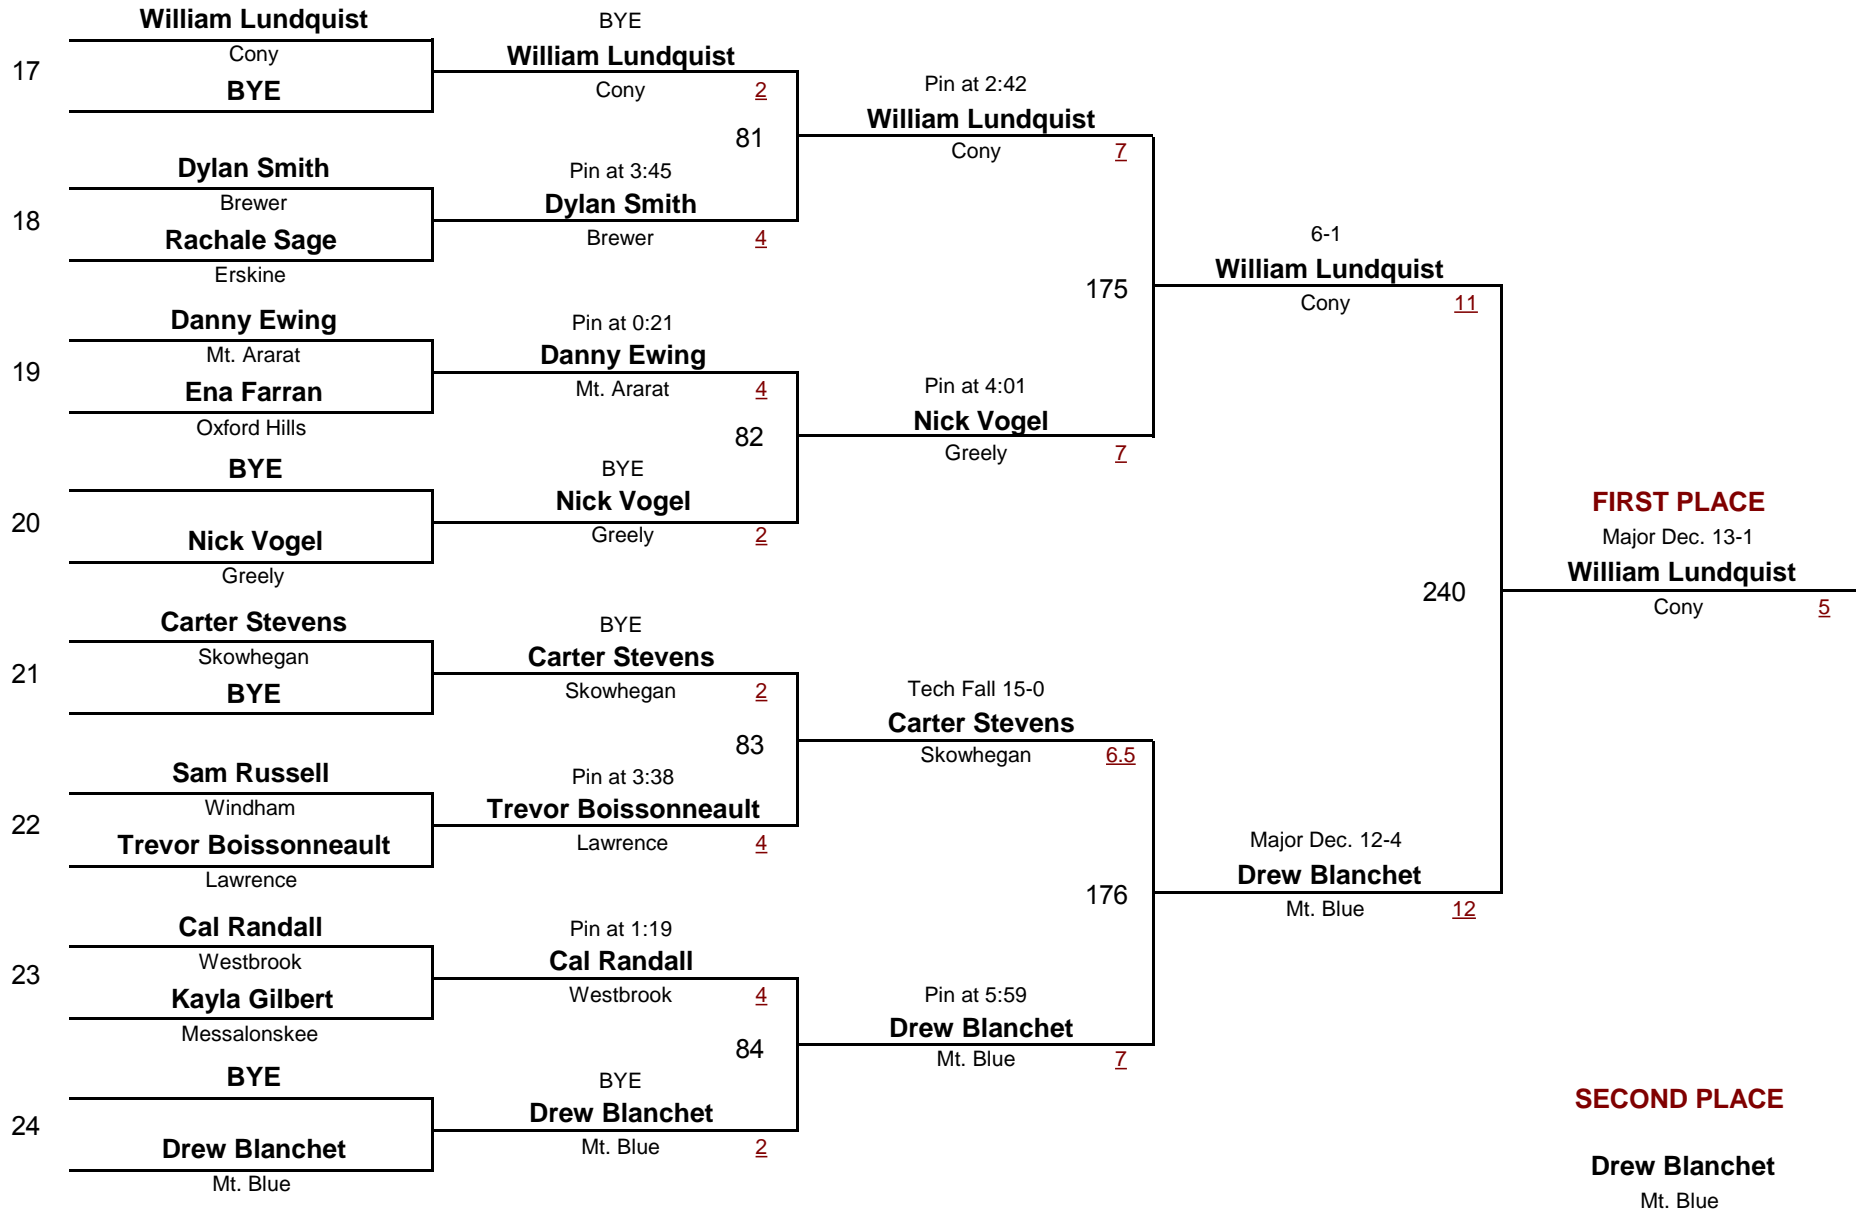

- 135
DIVISION WEIGHT

Maine Eastern Class A Regional Tournament

February 5, 2011

Championship Rounds