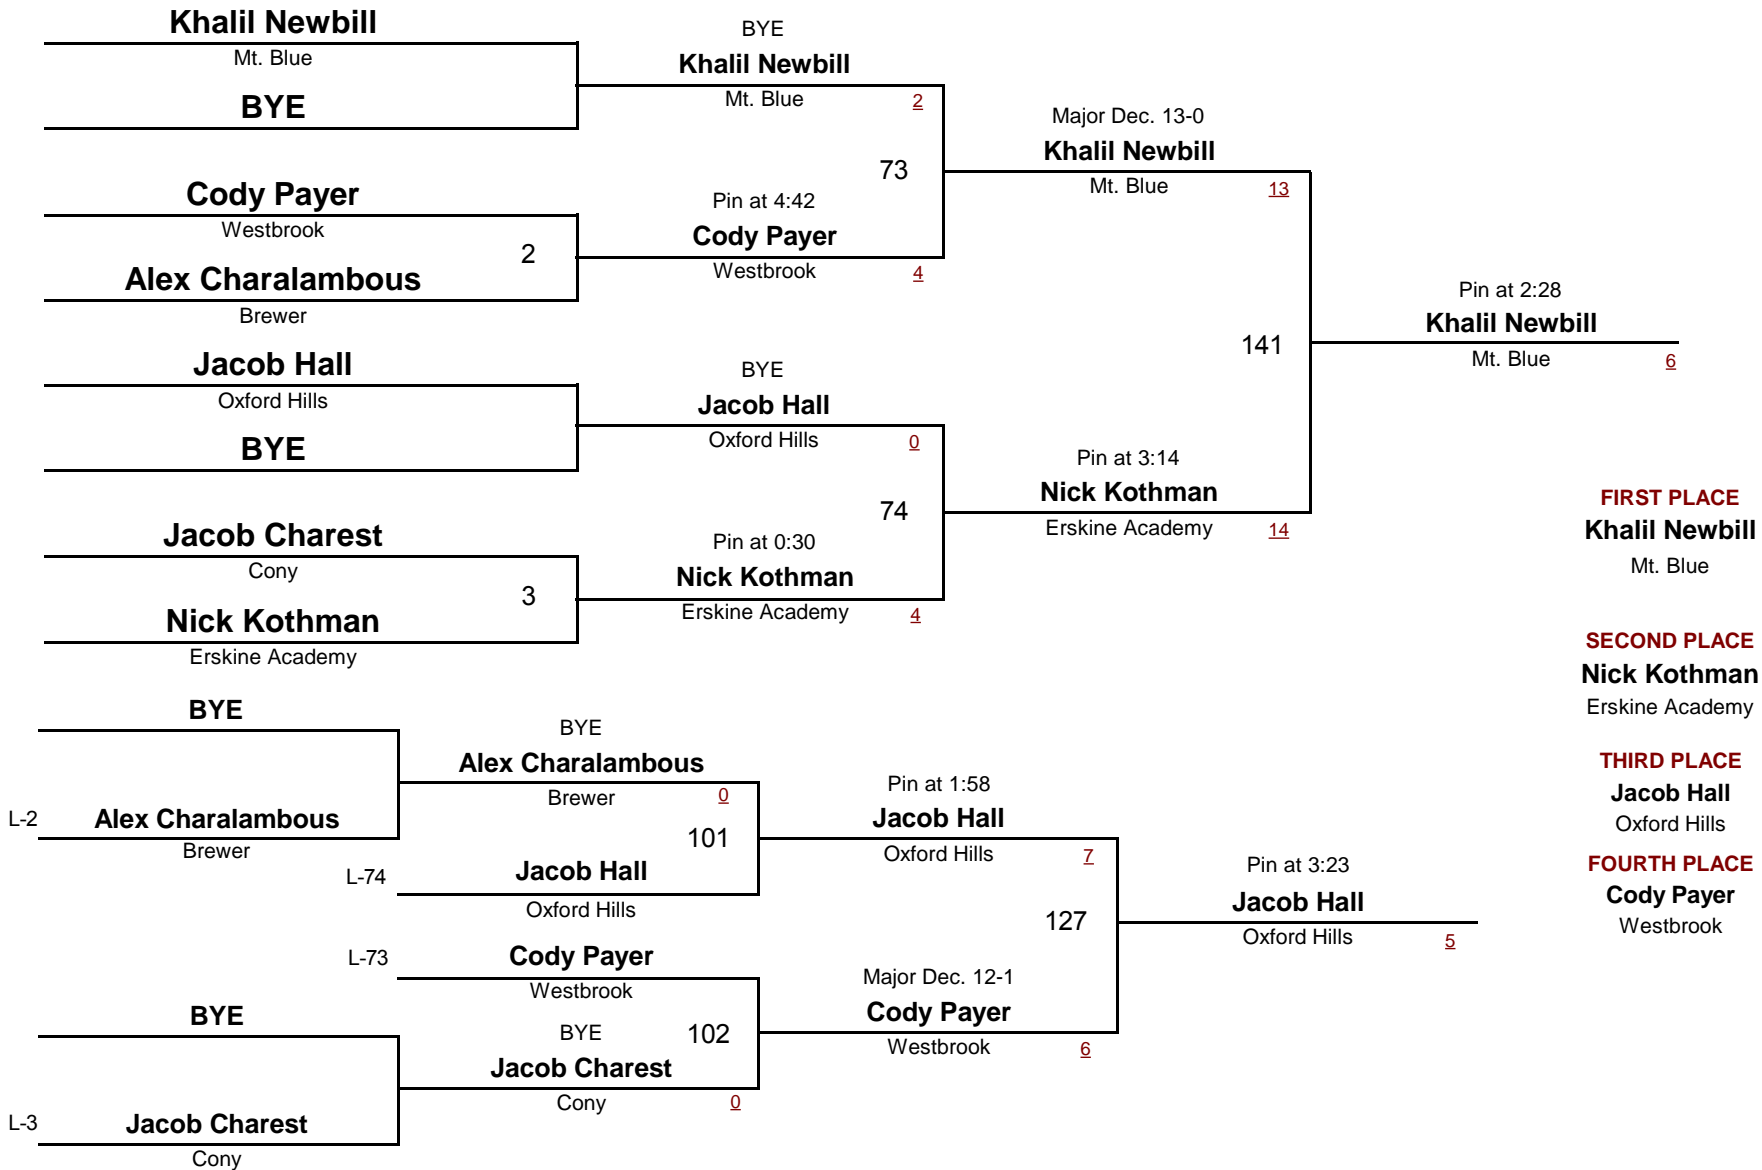

— DIVISION 103 WEIGHT

Maine Eastern Class A Regional Tournament - 2010

February 6, 2010

— 112
DIVISION WEIGHT

Maine Eastern Class A Regional Tournament - 2010

February 6, 2010

— 119
DIVISION WEIGHT

Maine Eastern Class A Regional Tournament - 2010

February 6, 2010

— 125
DIVISION WEIGHT

Maine Eastern Class A Regional Tournament - 2010

February 6, 2010

DIVISION

130

WEIGHT

Maine Eastern Class A Regional Tournament - 2010

February 6, 2010

Championship Rounds

— 135
DIVISION WEIGHT

Maine Eastern Class A Regional Tournament - 2010

February 6, 2010

— 145
DIVISION WEIGHT

Maine Eastern Class A Regional Tournament - 2010

February 6, 2010