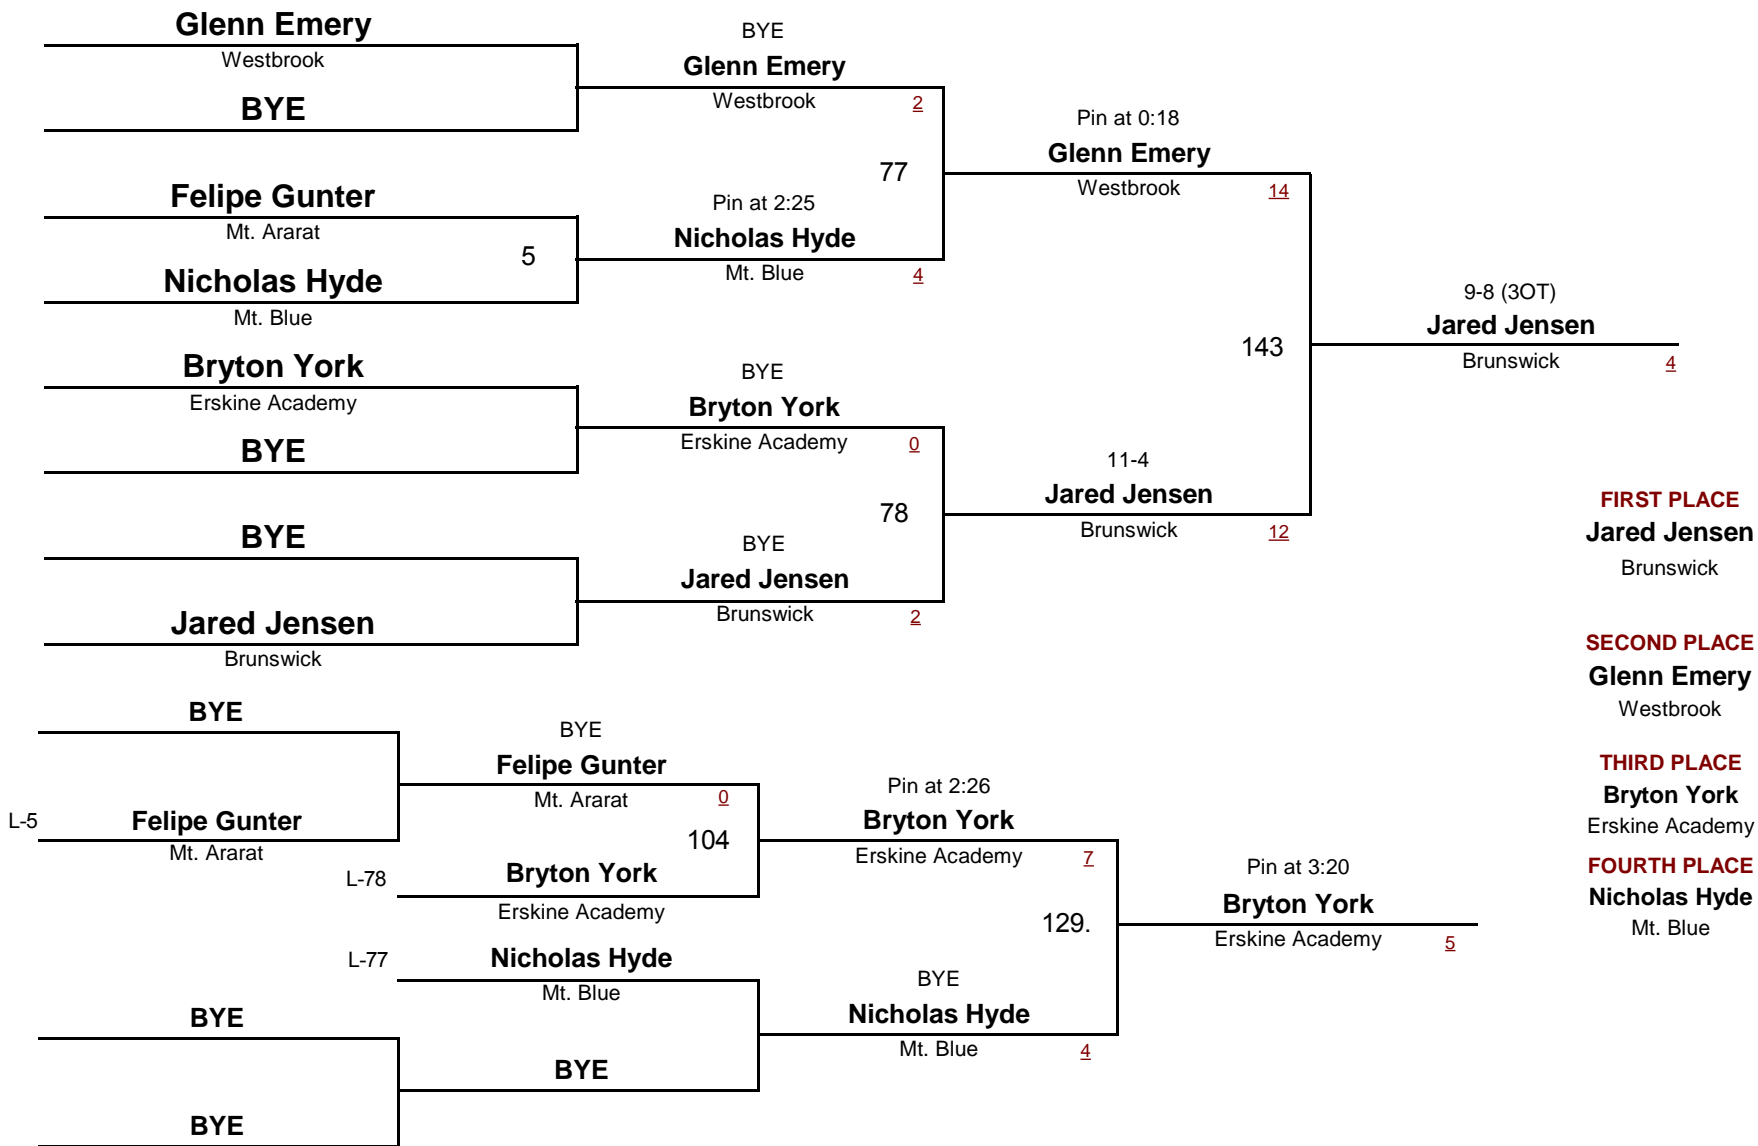

— DIVISION 103 WEIGHT

Maine Eastern Class A Regional Tournament - 2010

February 6, 2010

— 112
DIVISION WEIGHT

Maine Eastern Class A Regional Tournament - 2010

February 6, 2010

— 119
DIVISION WEIGHT

Maine Eastern Class A Regional Tournament - 2010

February 6, 2010

— 125
DIVISION WEIGHT

Maine Eastern Class A Regional Tournament - 2010

February 6, 2010

DIVISION

130

WEIGHT

Maine Eastern Class A Regional Tournament - 2010

February 6, 2010

Championship Rounds

— 135
DIVISION WEIGHT

Maine Eastern Class A Regional Tournament - 2010

February 6, 2010

— 145
DIVISION WEIGHT

Maine Eastern Class A Regional Tournament - 2010

February 6, 2010