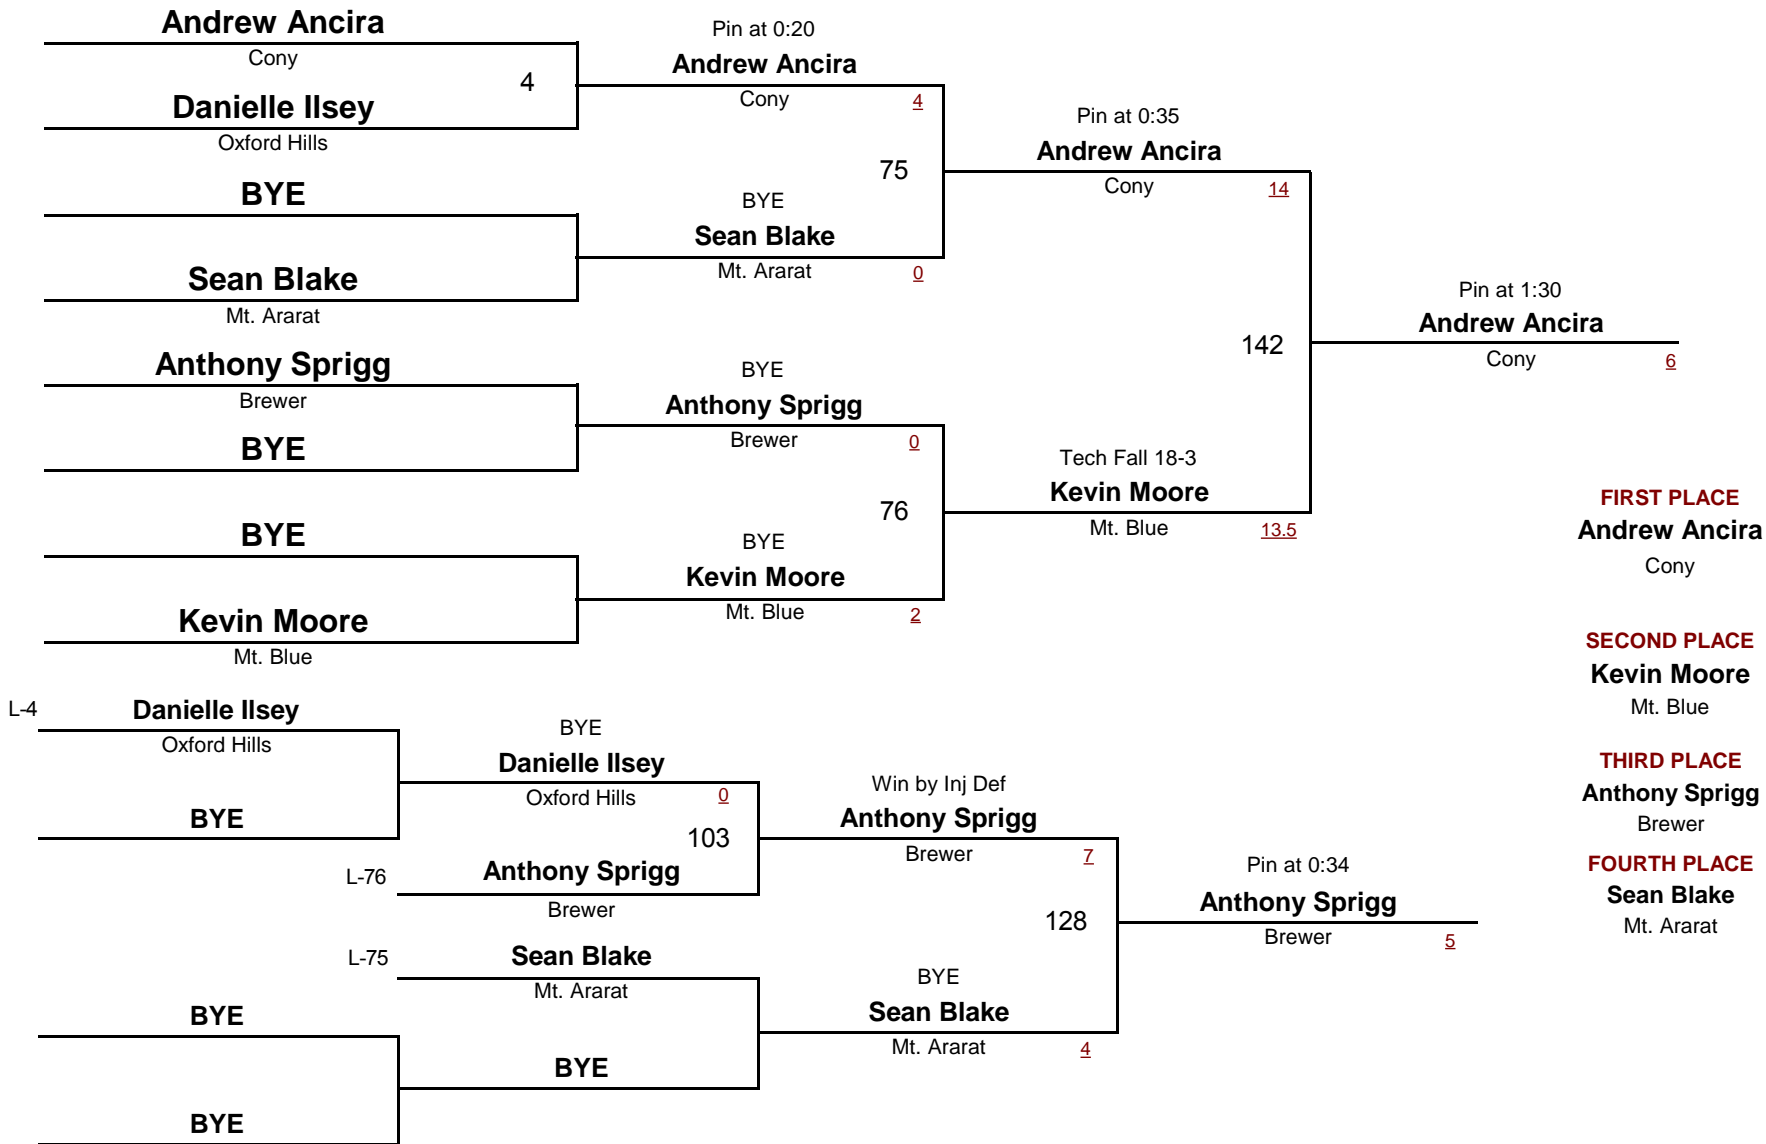

— DIVISION 103 WEIGHT

Maine Eastern Class A Regional Tournament - 2010

February 6, 2010

— 112
DIVISION WEIGHT

Maine Eastern Class A Regional Tournament - 2010

February 6, 2010

— 119
DIVISION WEIGHT

Maine Eastern Class A Regional Tournament - 2010

February 6, 2010

— 125
DIVISION WEIGHT

Maine Eastern Class A Regional Tournament - 2010

February 6, 2010

DIVISION

130

WEIGHT

Maine Eastern Class A Regional Tournament - 2010

February 6, 2010

Championship Rounds

— 135
DIVISION WEIGHT

Maine Eastern Class A Regional Tournament - 2010

February 6, 2010

— 145
DIVISION WEIGHT

Maine Eastern Class A Regional Tournament - 2010

February 6, 2010