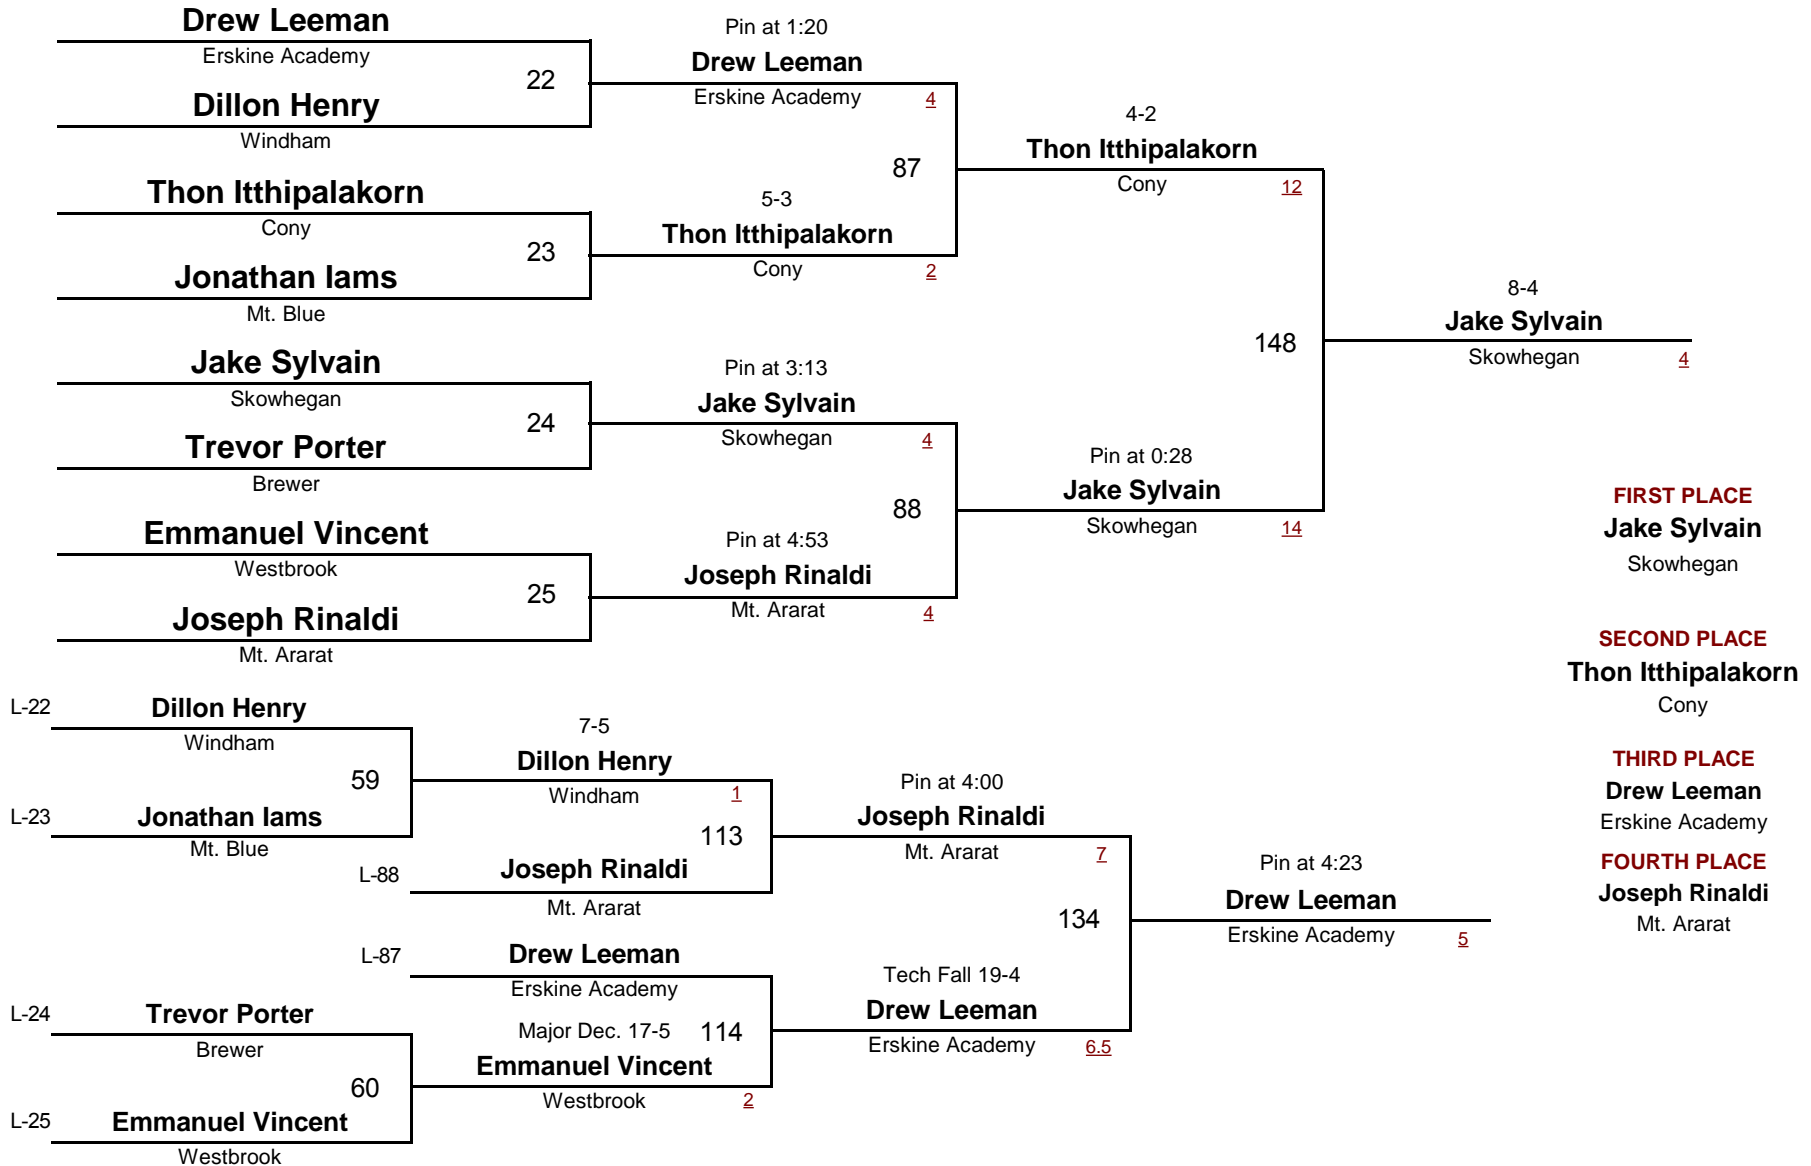

February 6, 2010

Championship Rounds

— 135
DIVISION WEIGHT

Maine Eastern Class A Regional Tournament - 2010

February 6, 2010

— 145
DIVISION WEIGHT

Maine Eastern Class A Regional Tournament - 2010

February 6, 2010