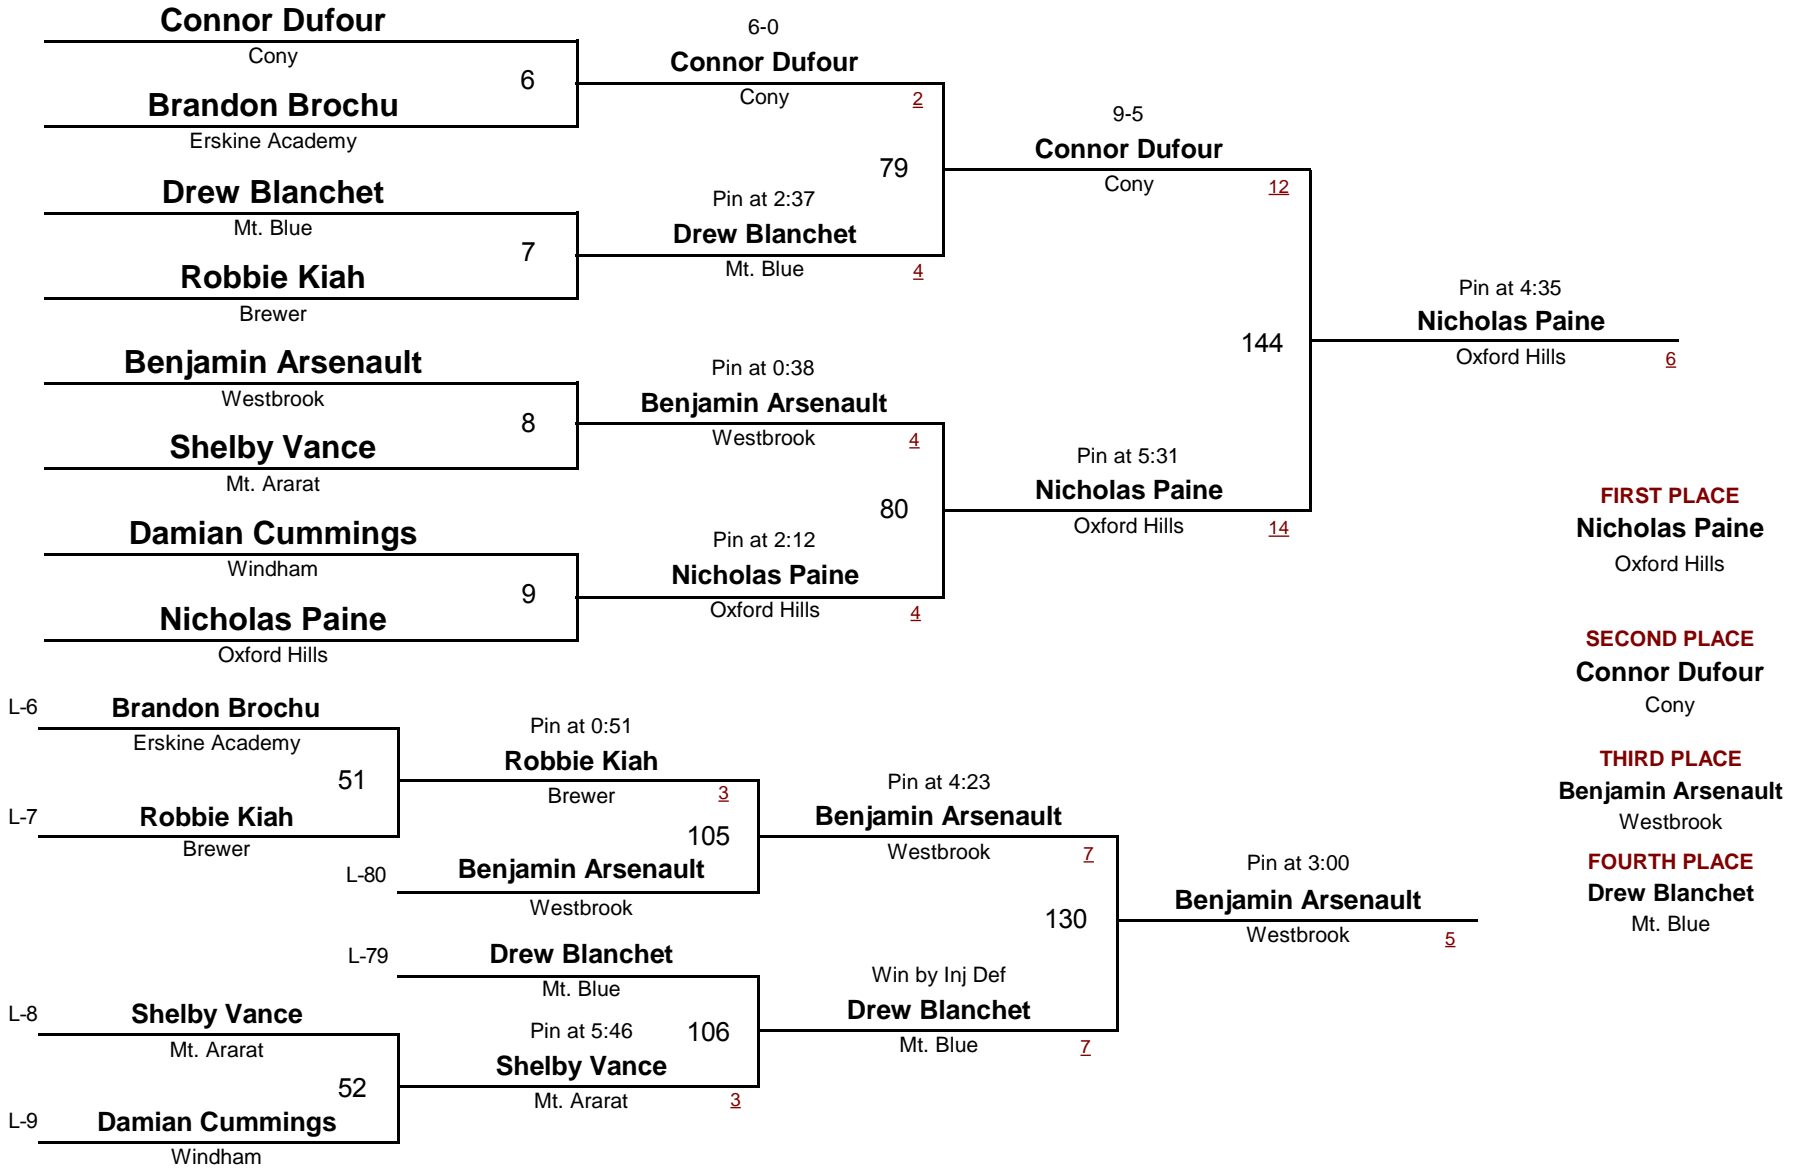

— DIVISION 103 WEIGHT

Maine Eastern Class A Regional Tournament - 2010

February 6, 2010

— 112
DIVISION WEIGHT

Maine Eastern Class A Regional Tournament - 2010

February 6, 2010

— 119
DIVISION WEIGHT

Maine Eastern Class A Regional Tournament - 2010

February 6, 2010

— 125
DIVISION WEIGHT

Maine Eastern Class A Regional Tournament - 2010

February 6, 2010

DIVISION

130

WEIGHT

Maine Eastern Class A Regional Tournament - 2010

February 6, 2010

Championship Rounds

— 135
DIVISION WEIGHT

Maine Eastern Class A Regional Tournament - 2010

February 6, 2010

— 145
DIVISION WEIGHT

Maine Eastern Class A Regional Tournament - 2010

February 6, 2010