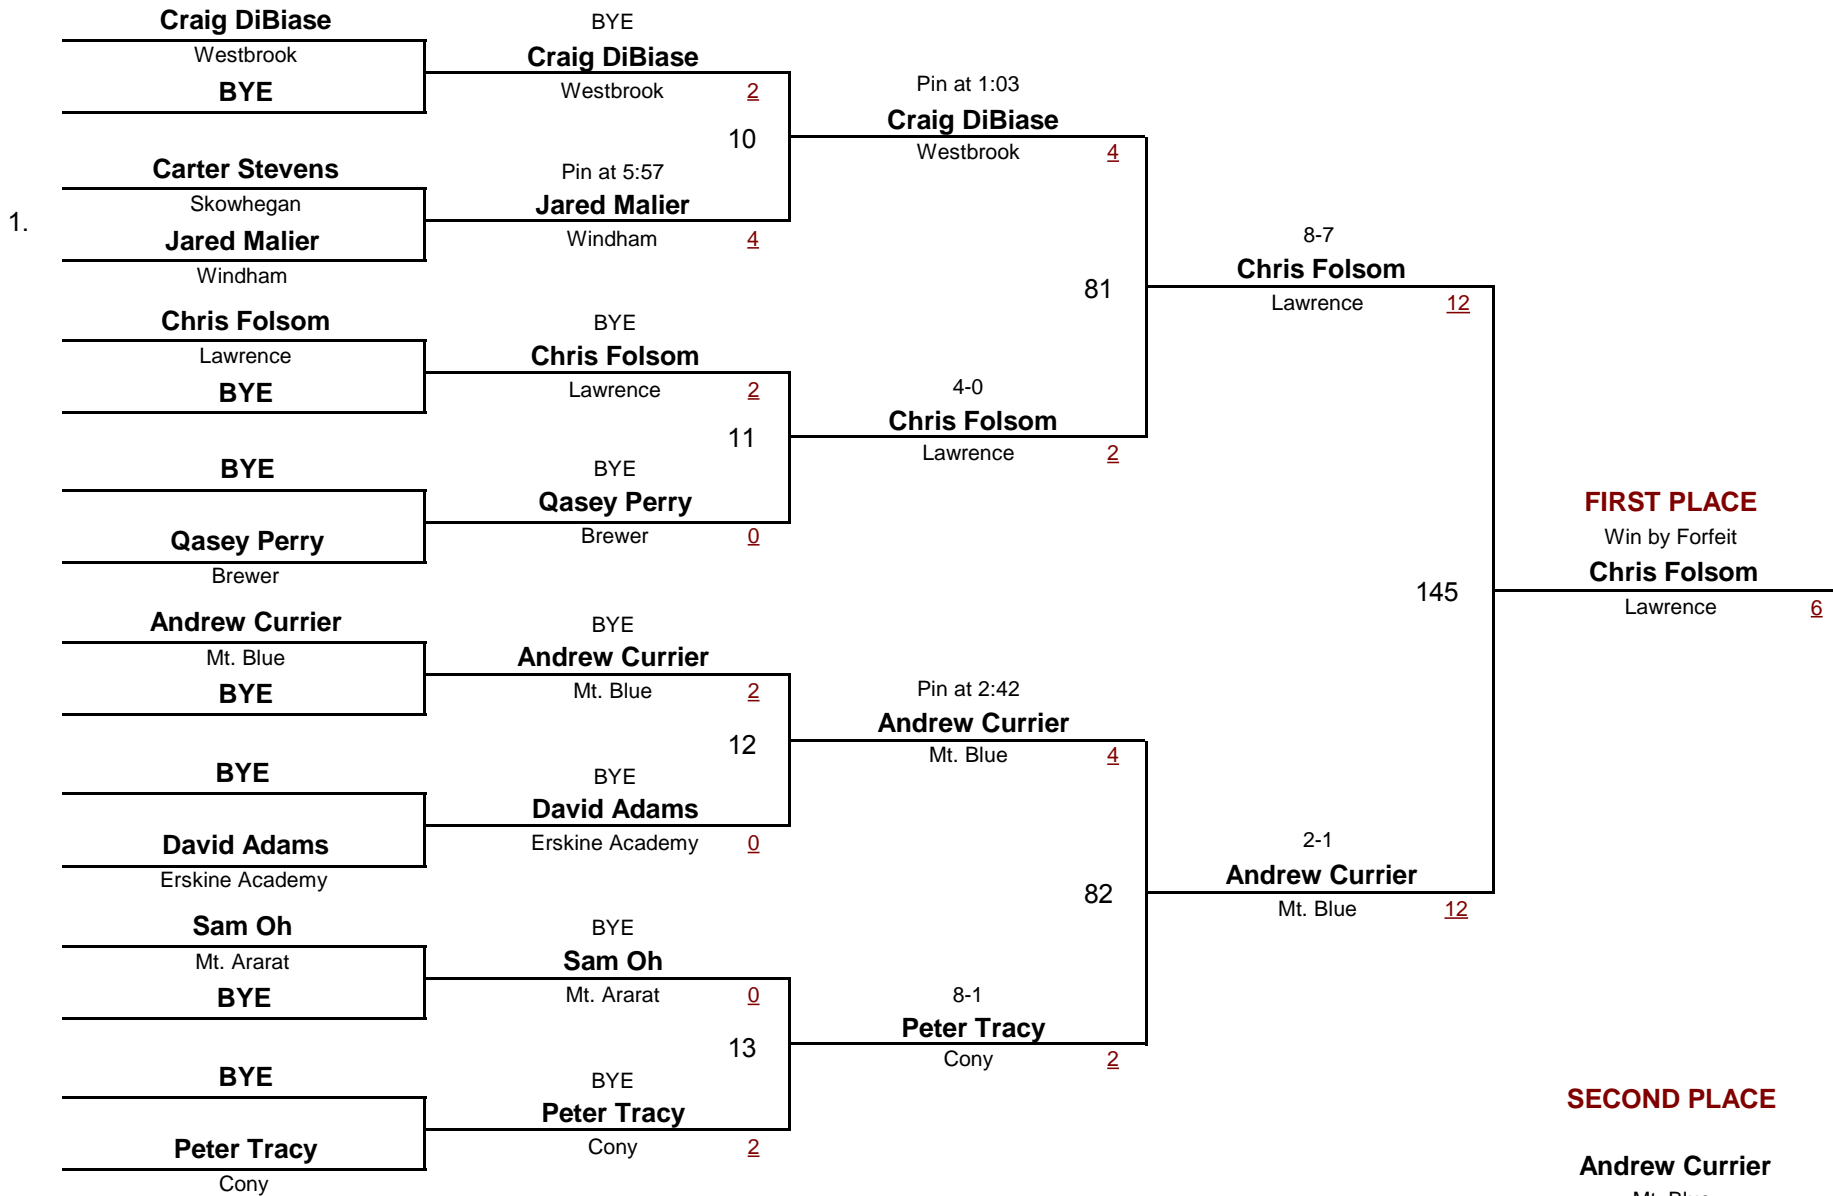

DIVISION

130

WEIGHT

Maine Eastern Class A Regional Tournament - 2010

February 6, 2010

Championship Rounds