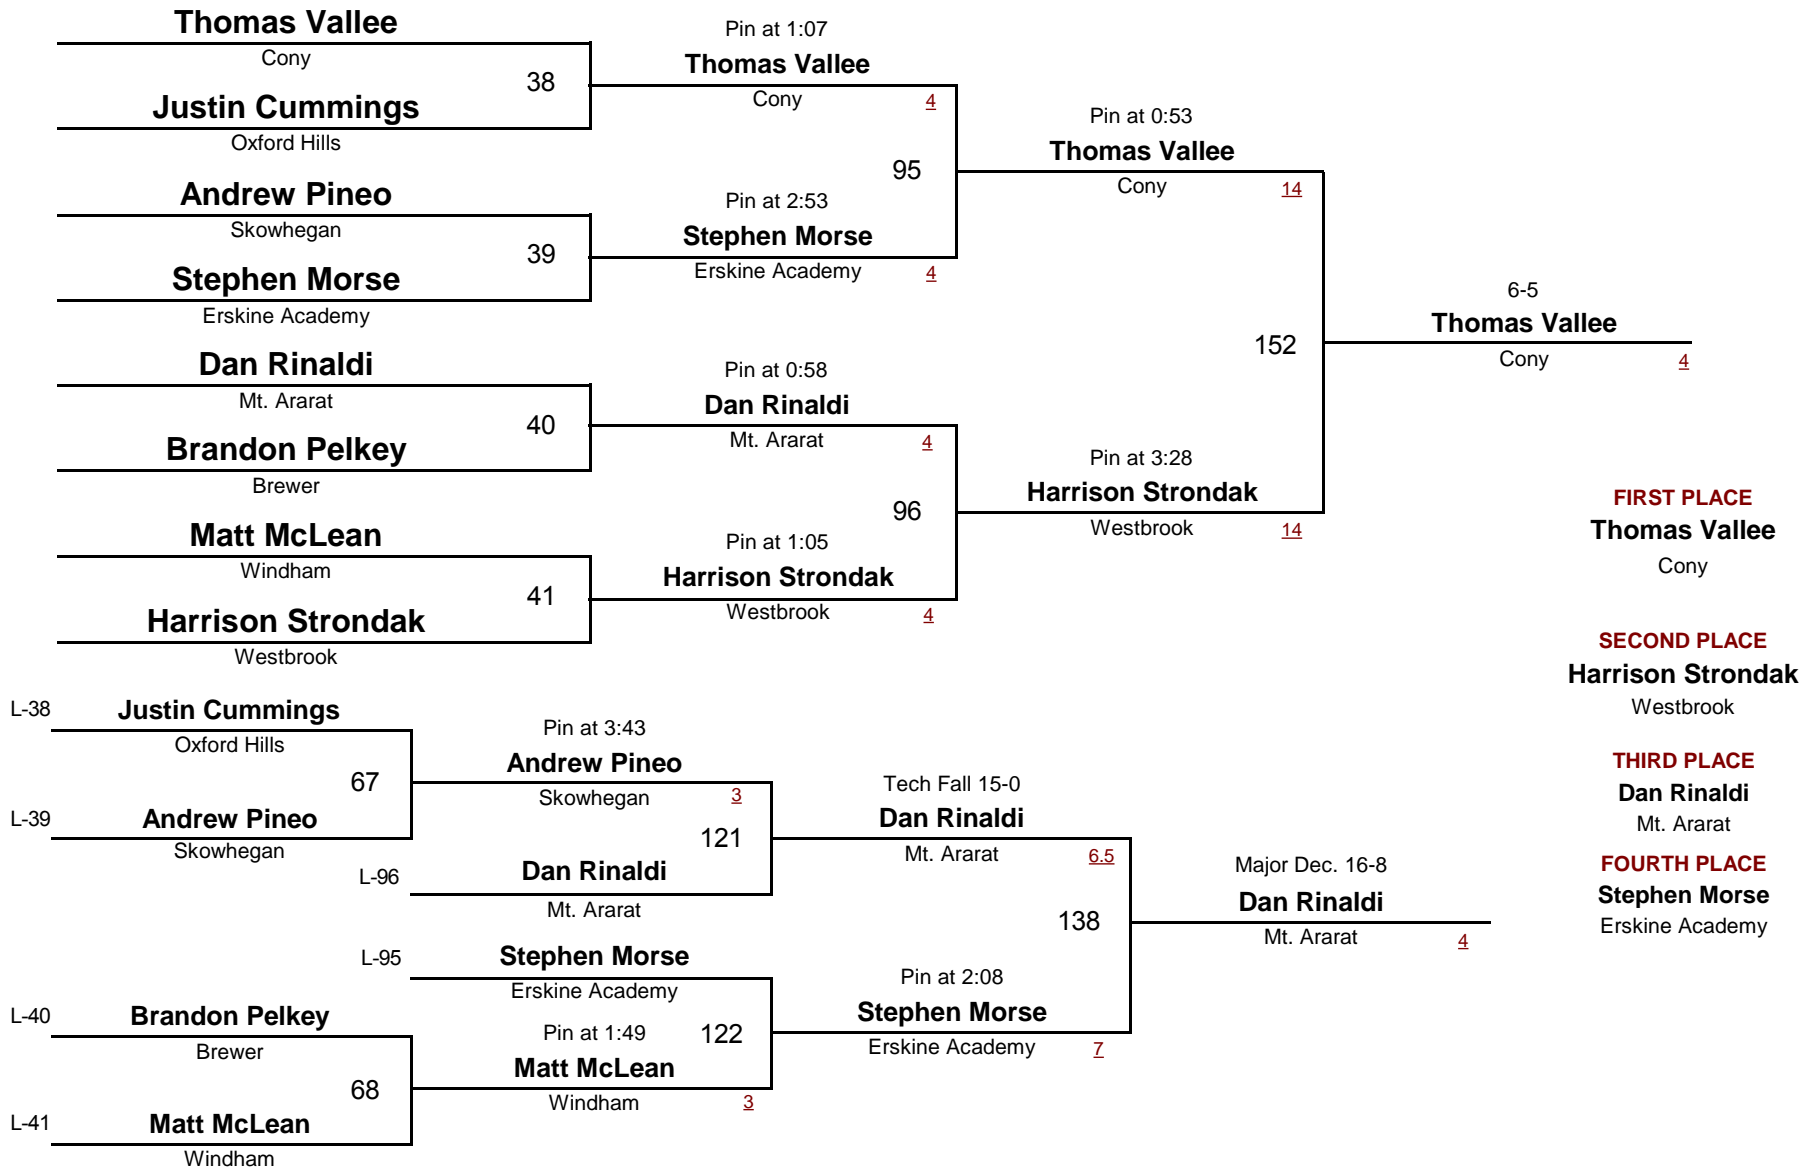

— 189
DIVISION WEIGHT

Maine Eastern Class A Regional Tournament - 2010

February 6, 2010