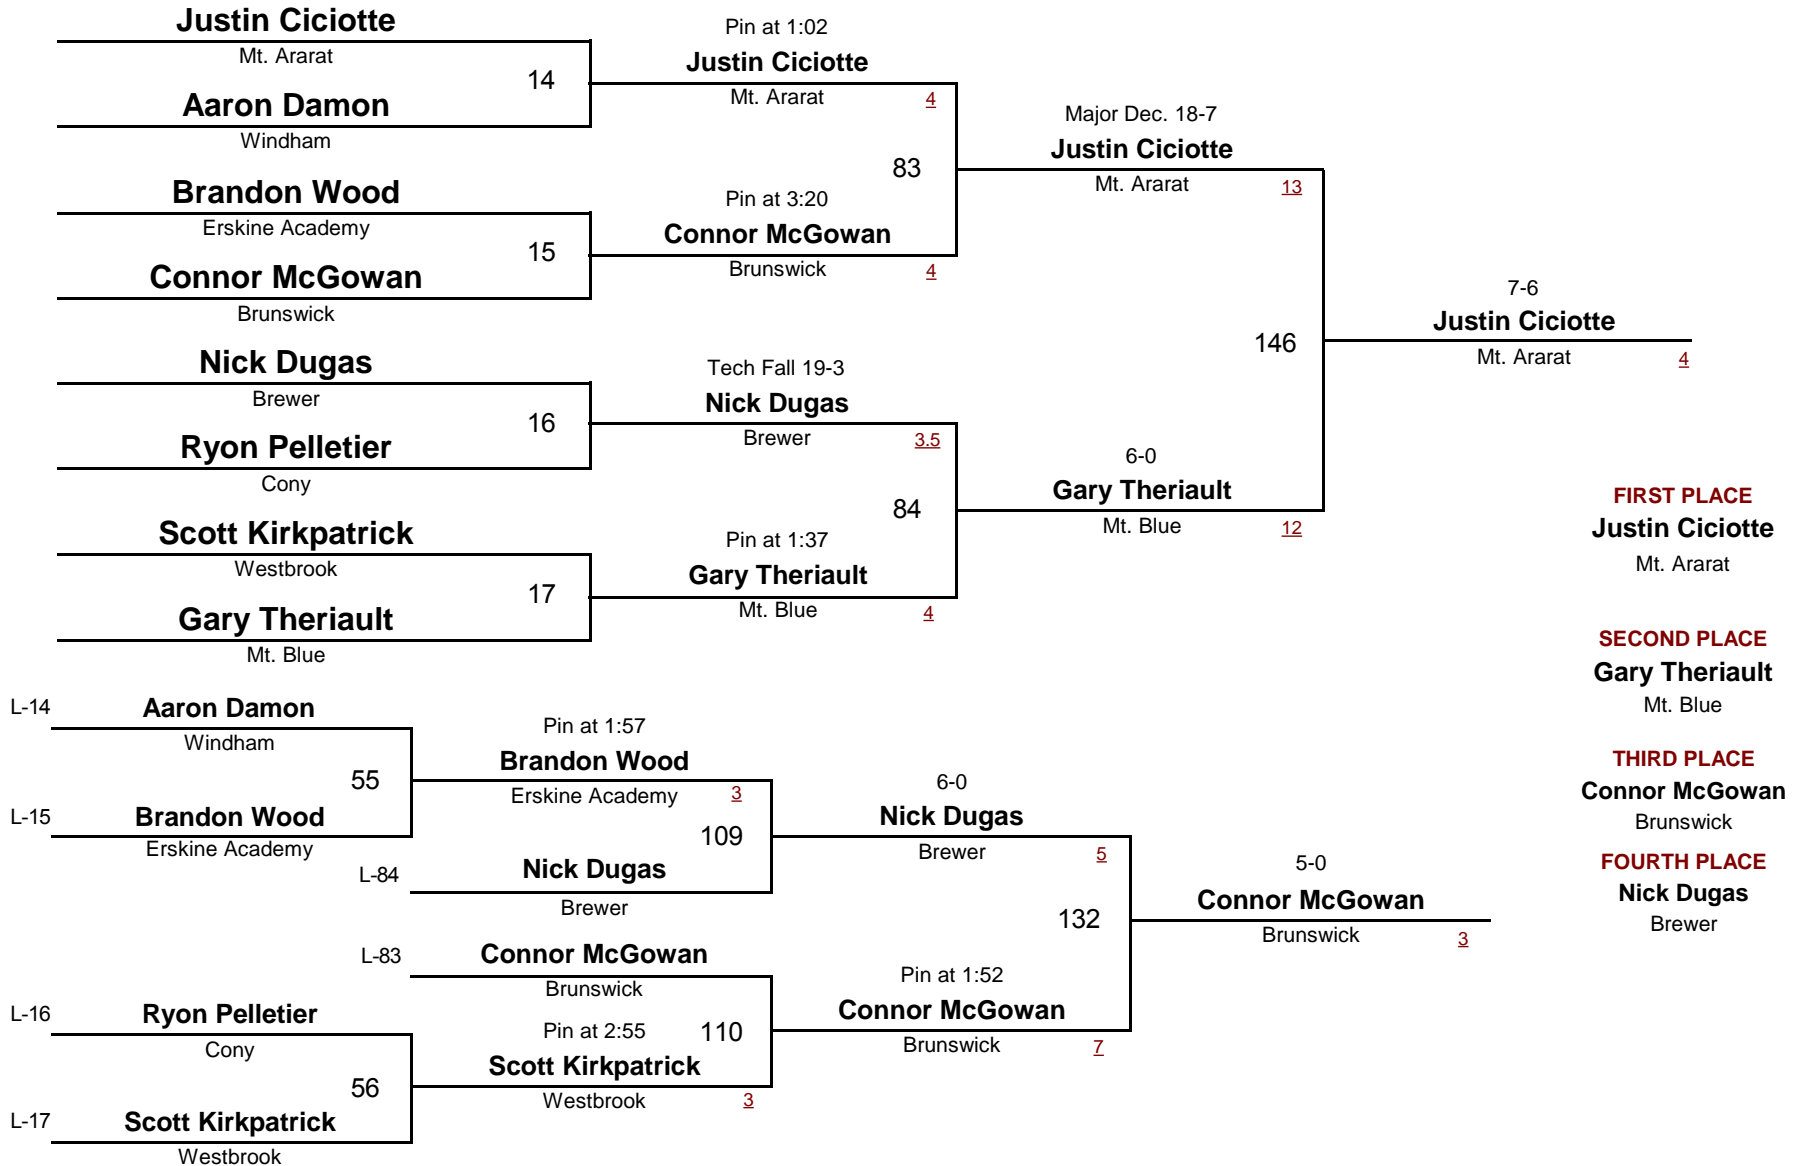

February 6, 2010

Championship Rounds

— 135
DIVISION WEIGHT

Maine Eastern Class A Regional Tournament - 2010

February 6, 2010

— 145
DIVISION WEIGHT

Maine Eastern Class A Regional Tournament - 2010

February 6, 2010