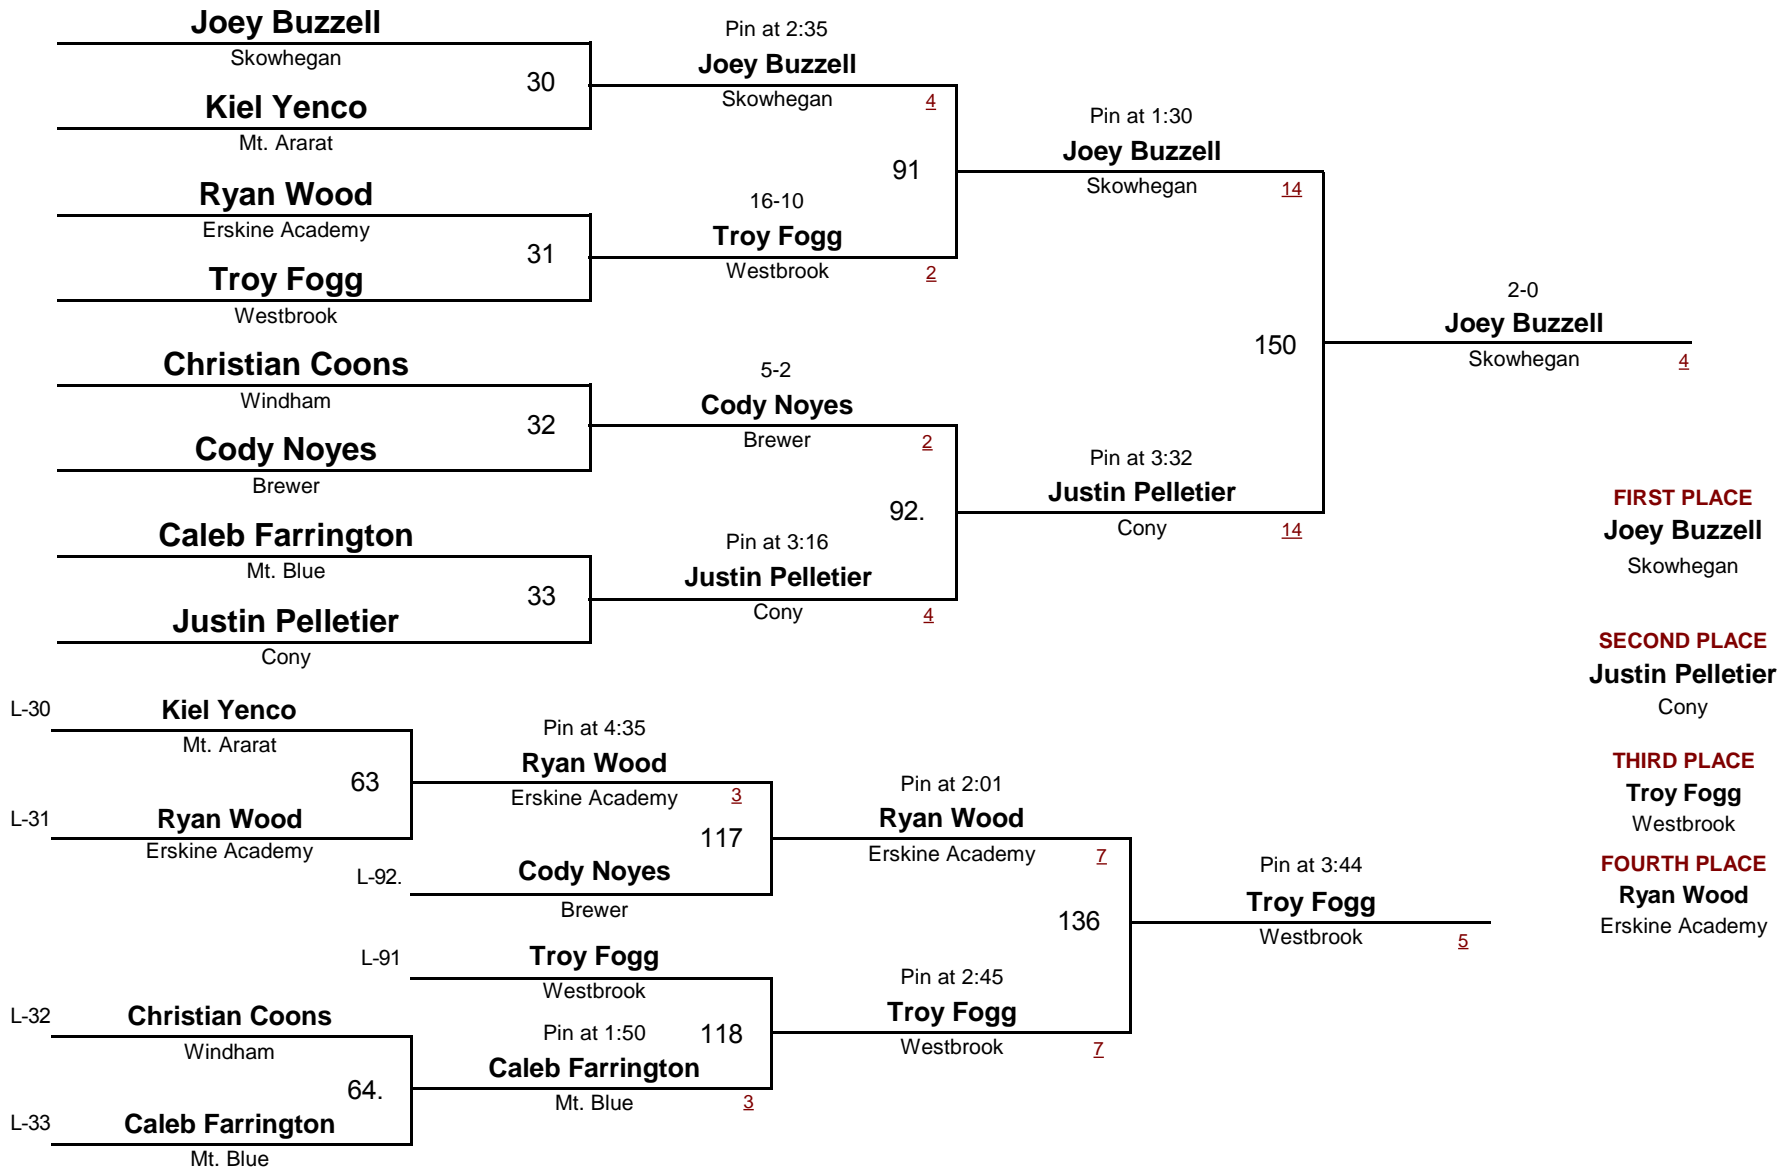

—
DIVISION 152
WEIGHT

Maine Eastern Class A Regional Tournament - 2010

February 6, 2010

— **160**
DIVISION WEIGHT

Maine Eastern Class A Regional Tournament - 2010

February 6, 2010

— 171
DIVISION WEIGHT

Maine Eastern Class A Regional Tournament - 2010