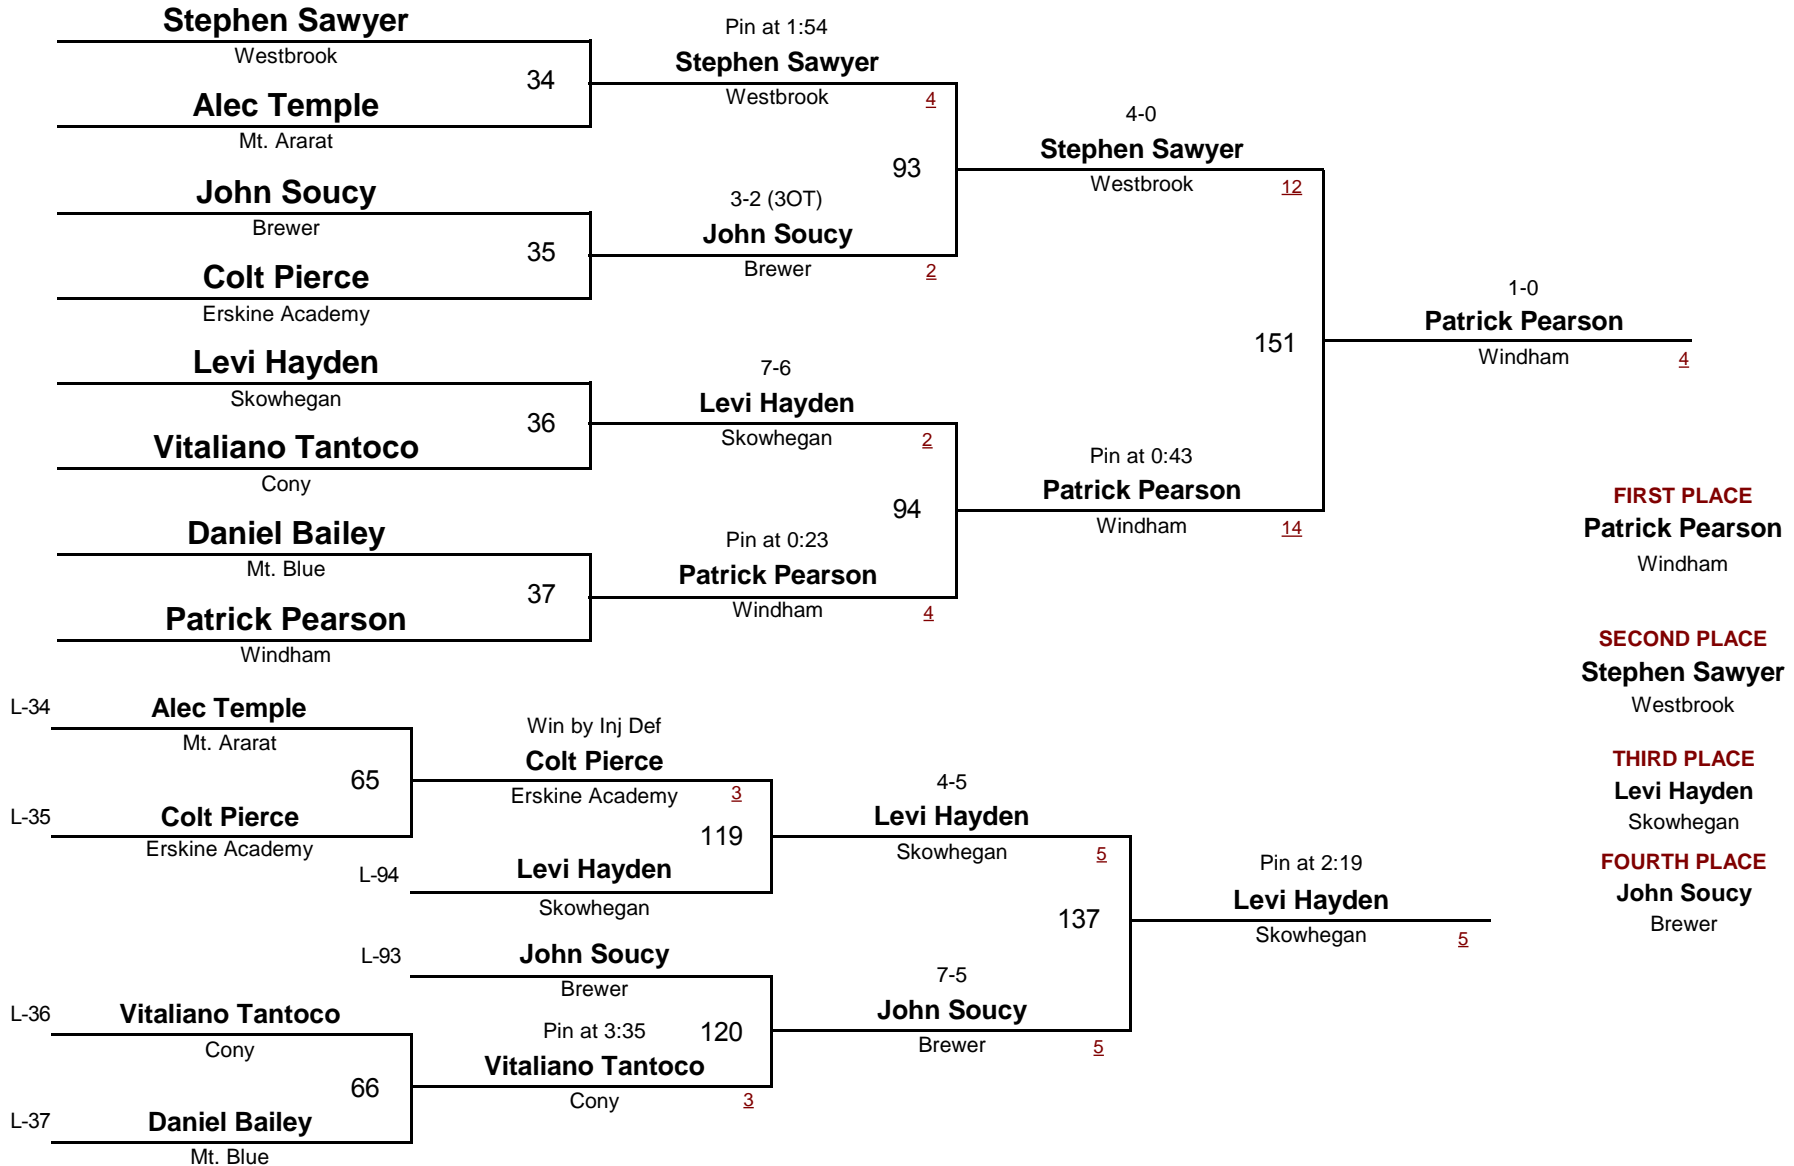

— 171
DIVISION WEIGHT

Maine Eastern Class A Regional Tournament - 2010

February 6, 2010