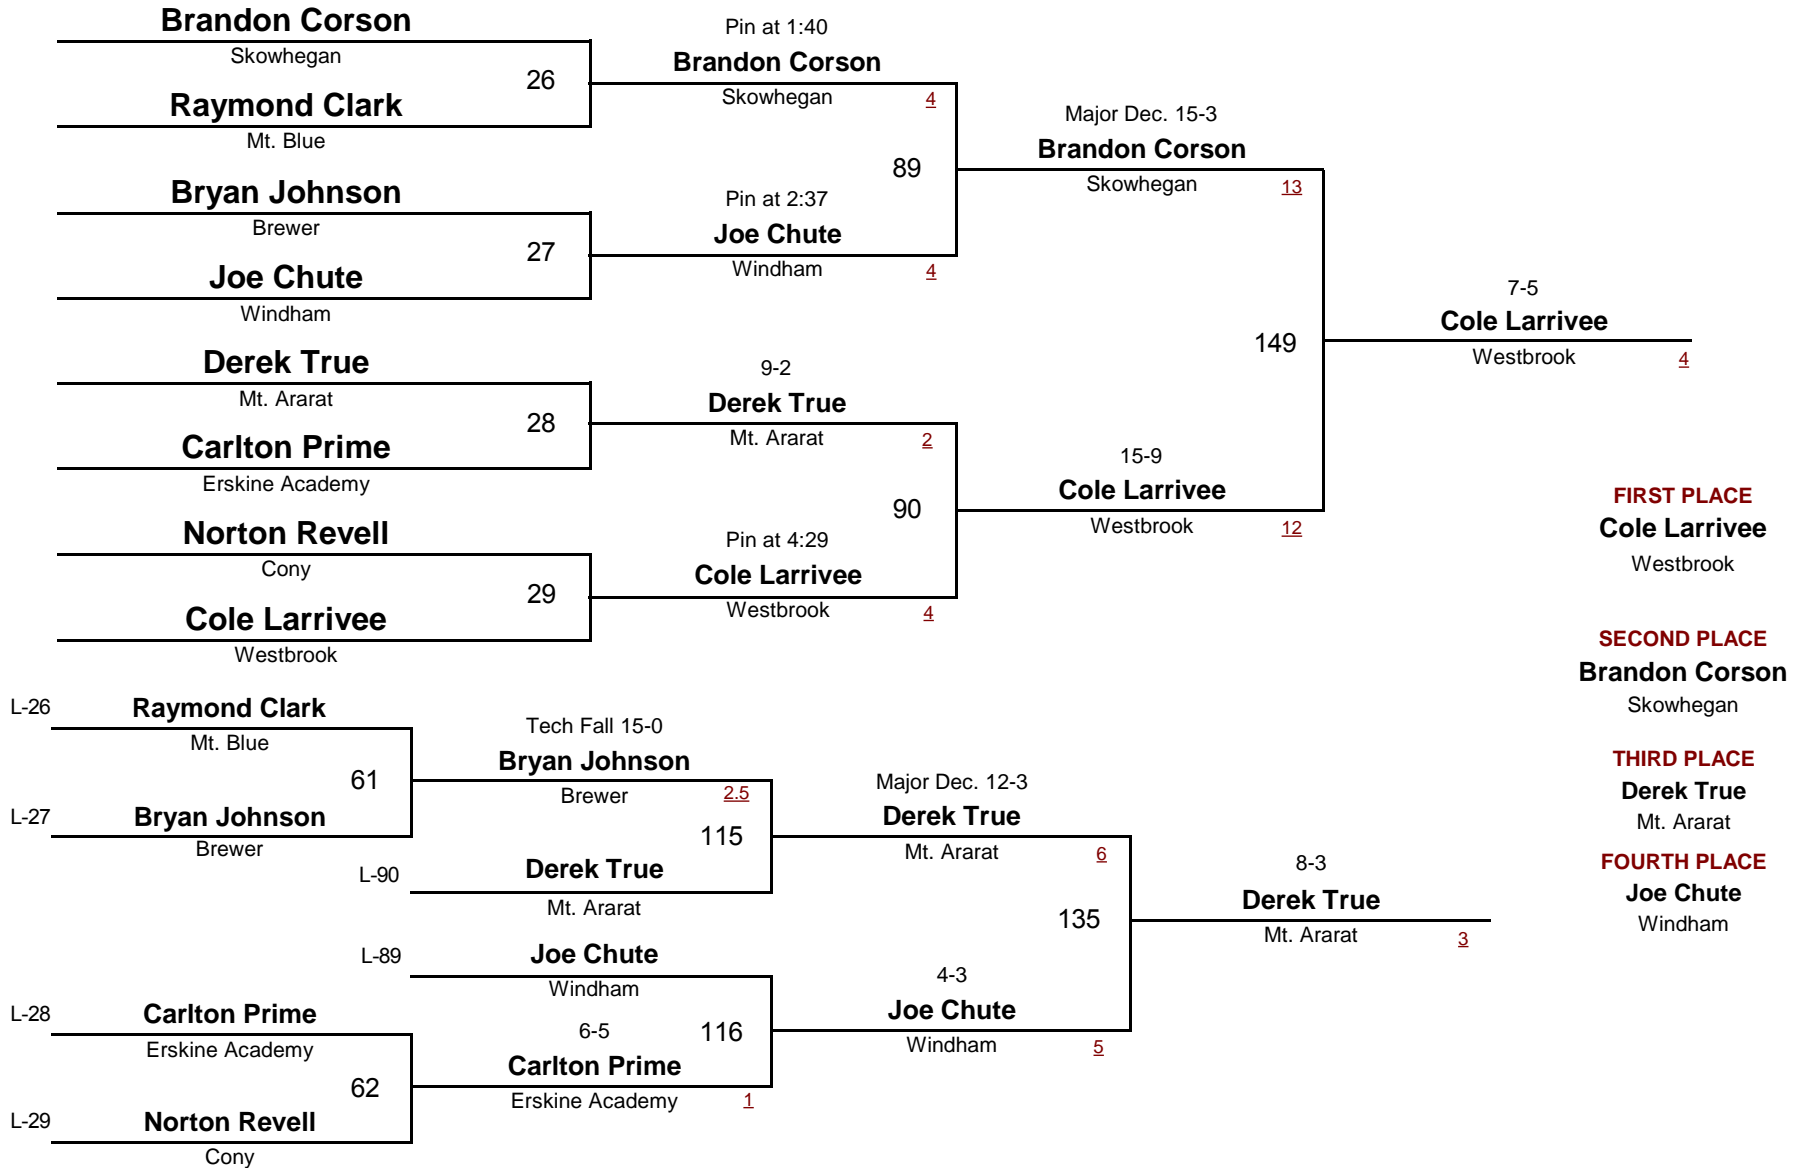

—
DIVISION   152
WEIGHT

Maine Eastern Class A Regional Tournament - 2010

February 6, 2010