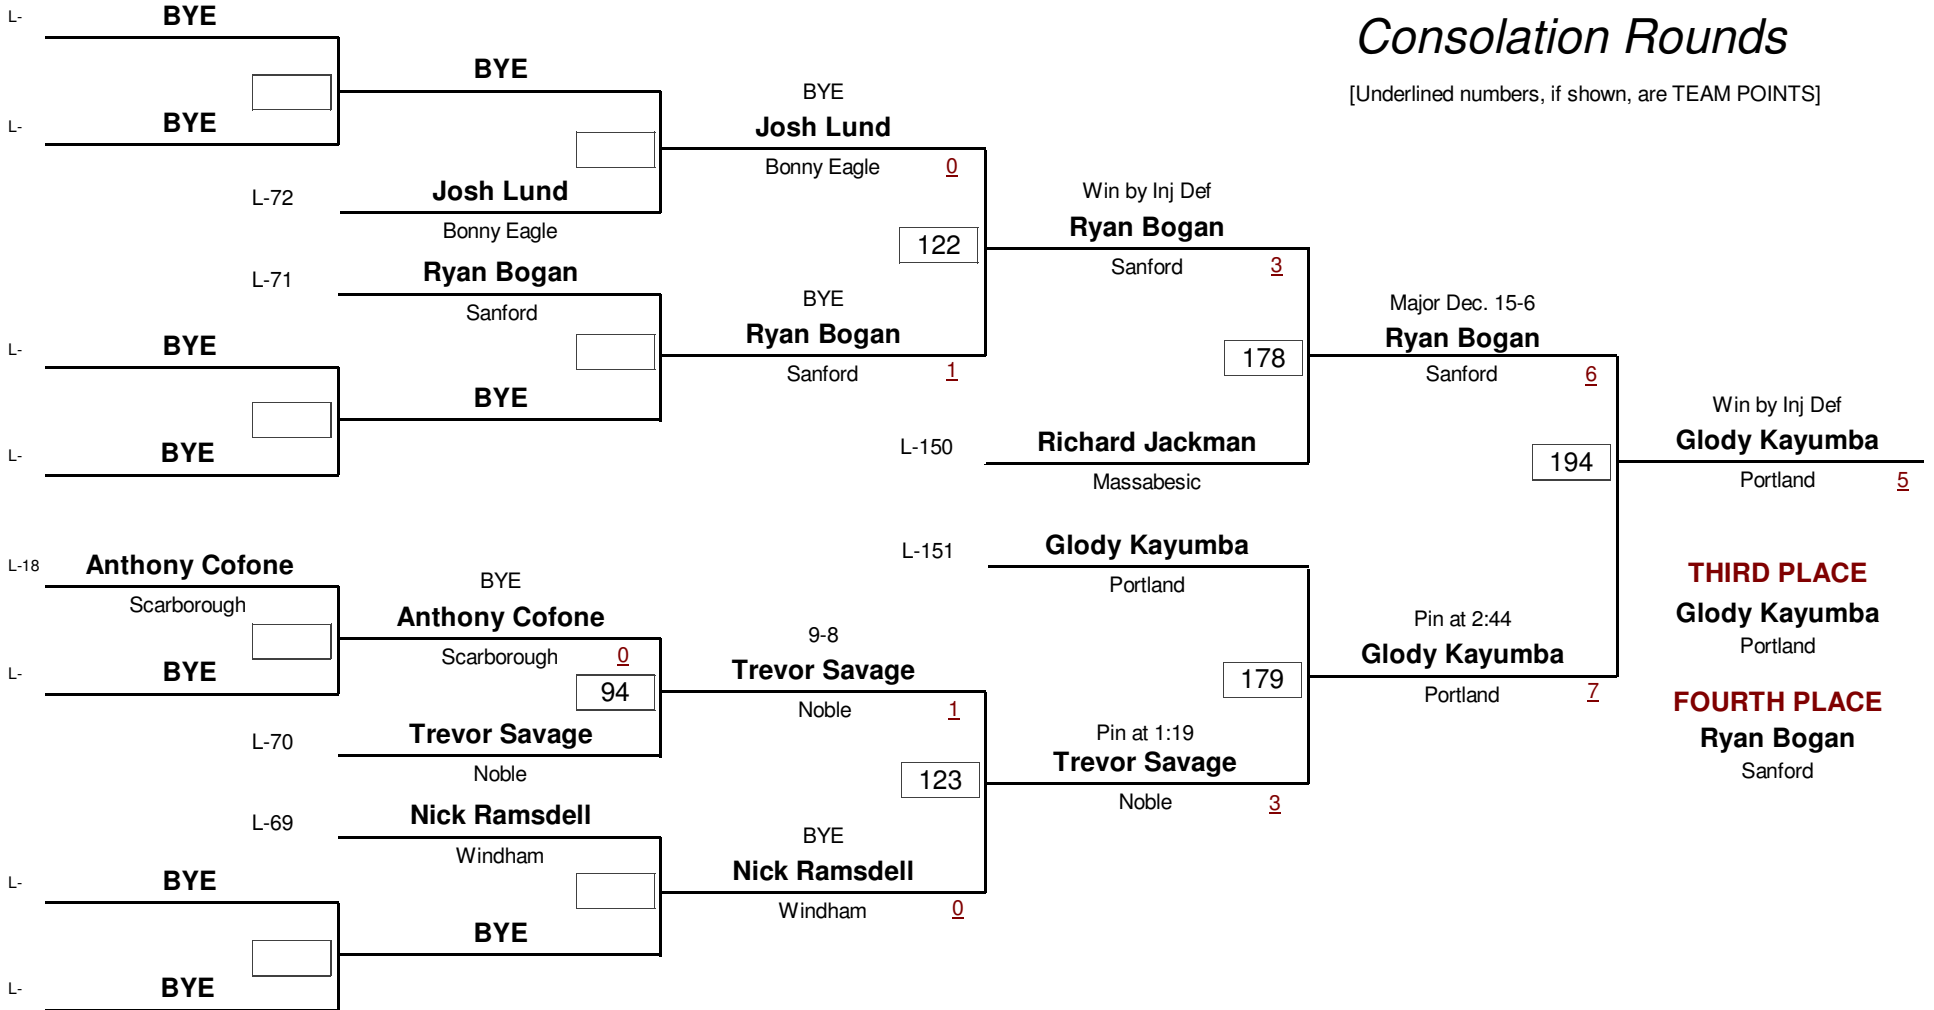

HIGH SCHOOL

DIVISION

215.0

WEIGHT

Class-A West Maine Wrestling Regionals 2009

January 31, 2009

Consolation Rounds

[Underlined numbers, if shown, are TEAM POINTS]