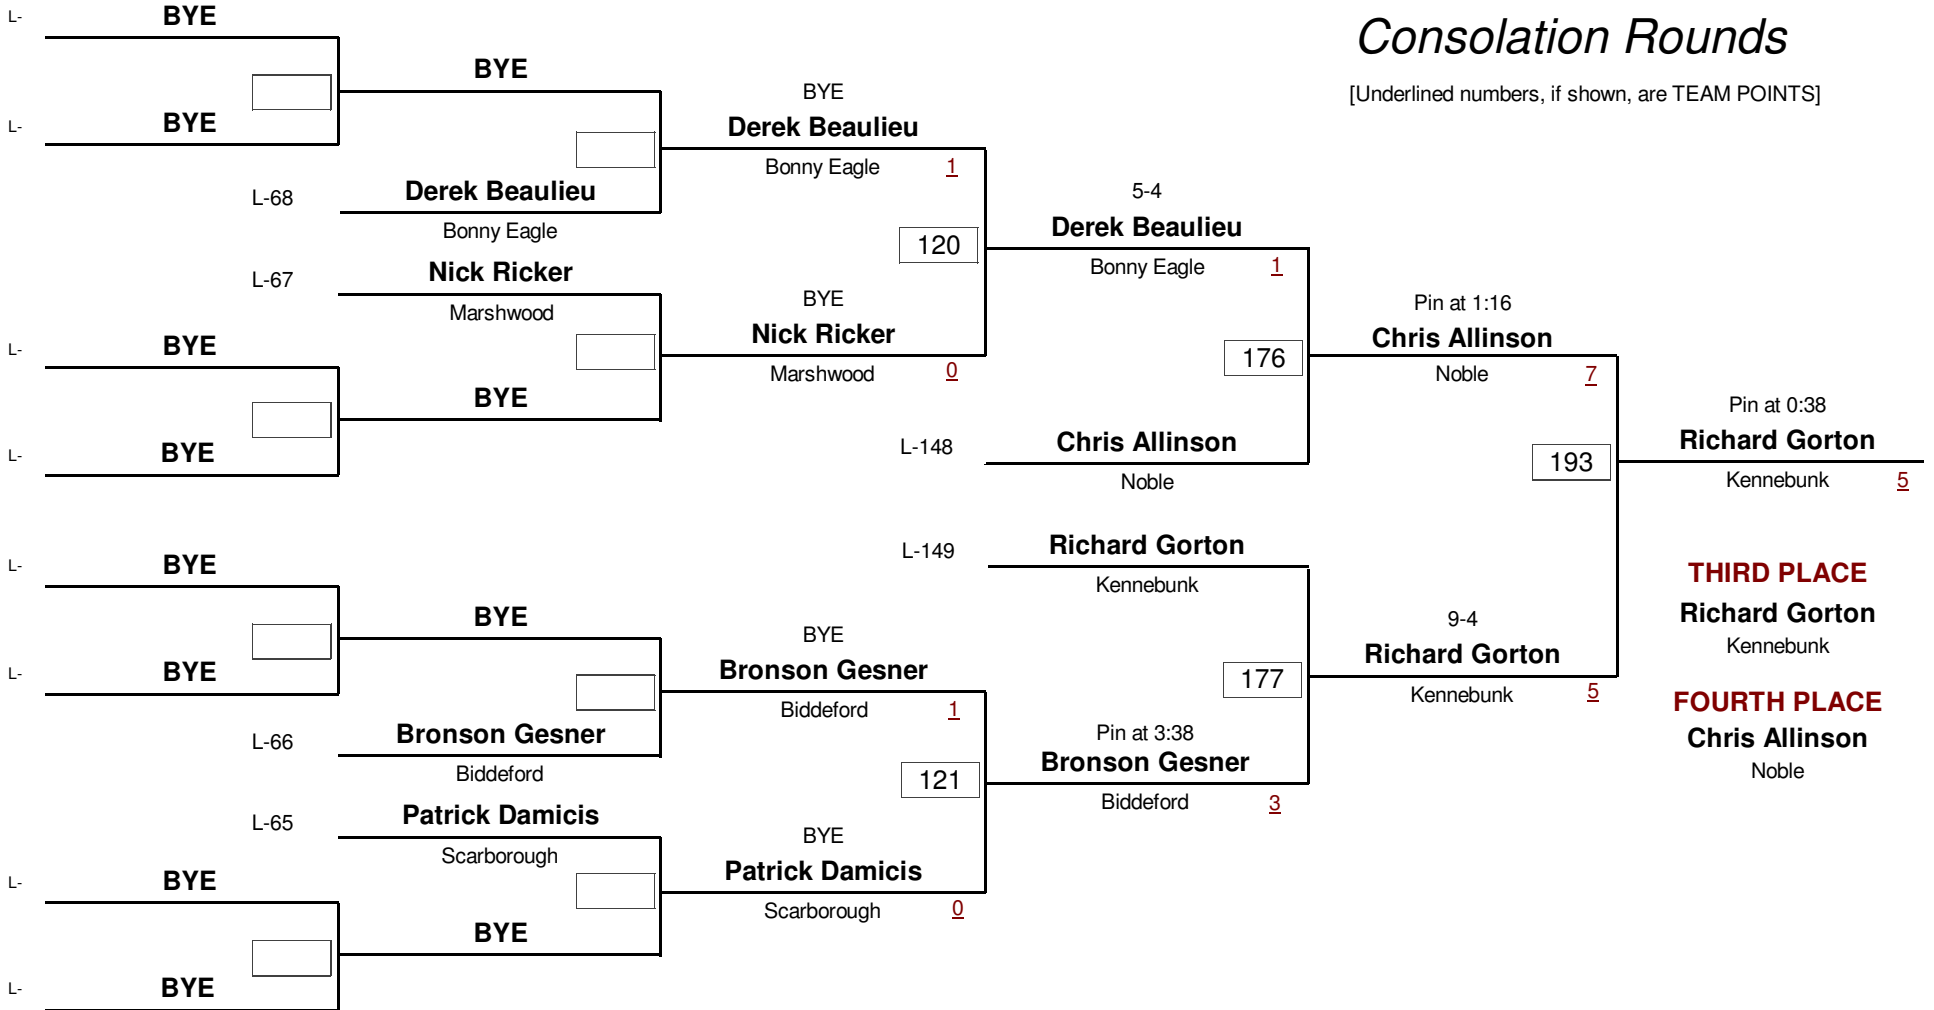

HIGH SCHOOL

DIVISION

189.0

WEIGHT

Class-A West Maine Wrestling Regionals 2009

January 31, 2009

Consolation Rounds

[Underlined numbers, if shown, are TEAM POINTS]