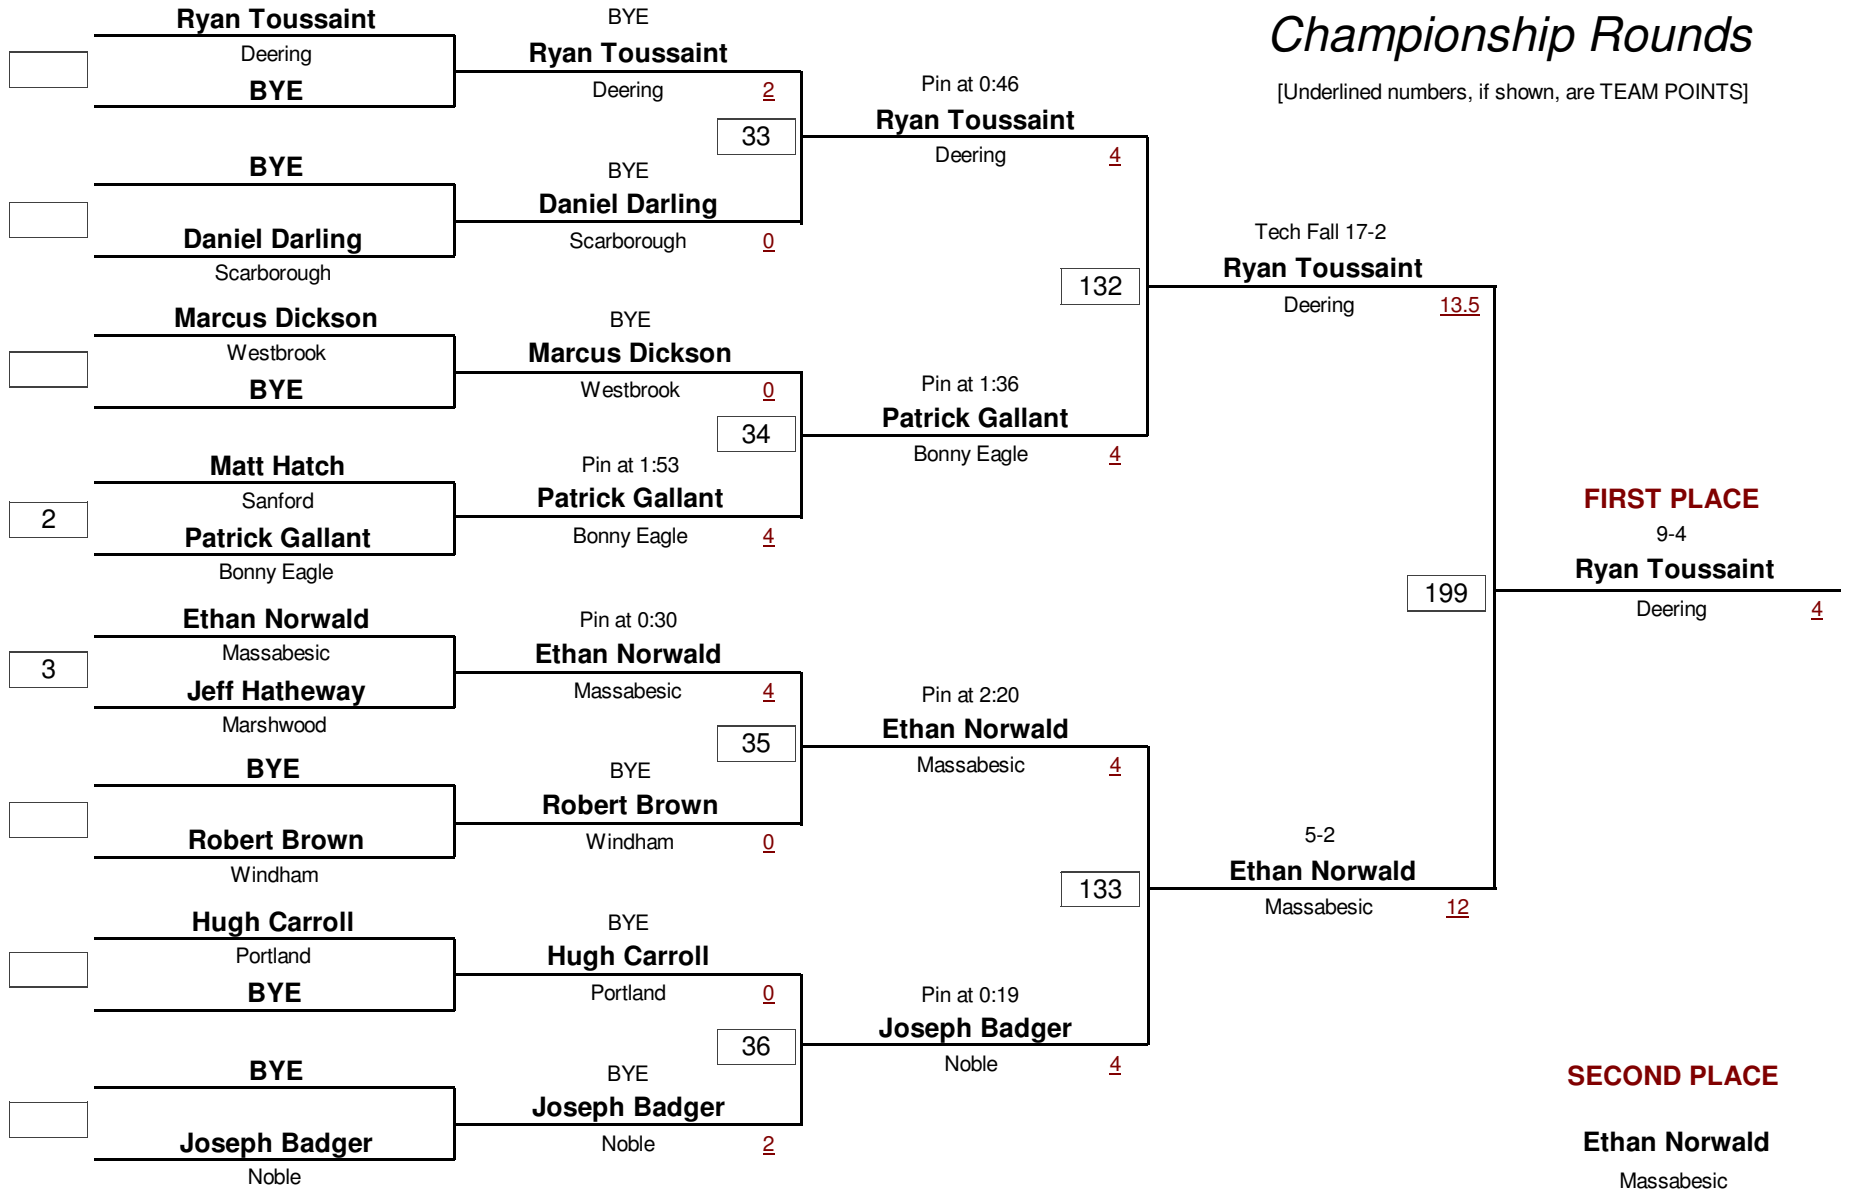

125.0

WEIGHT

Class-A West Maine Wrestling Regionals 2009

January 31, 2009

Championship Rounds

[Underlined numbers, if shown, are TEAM POINTS]

HIGH SCHOOL

DIVISION