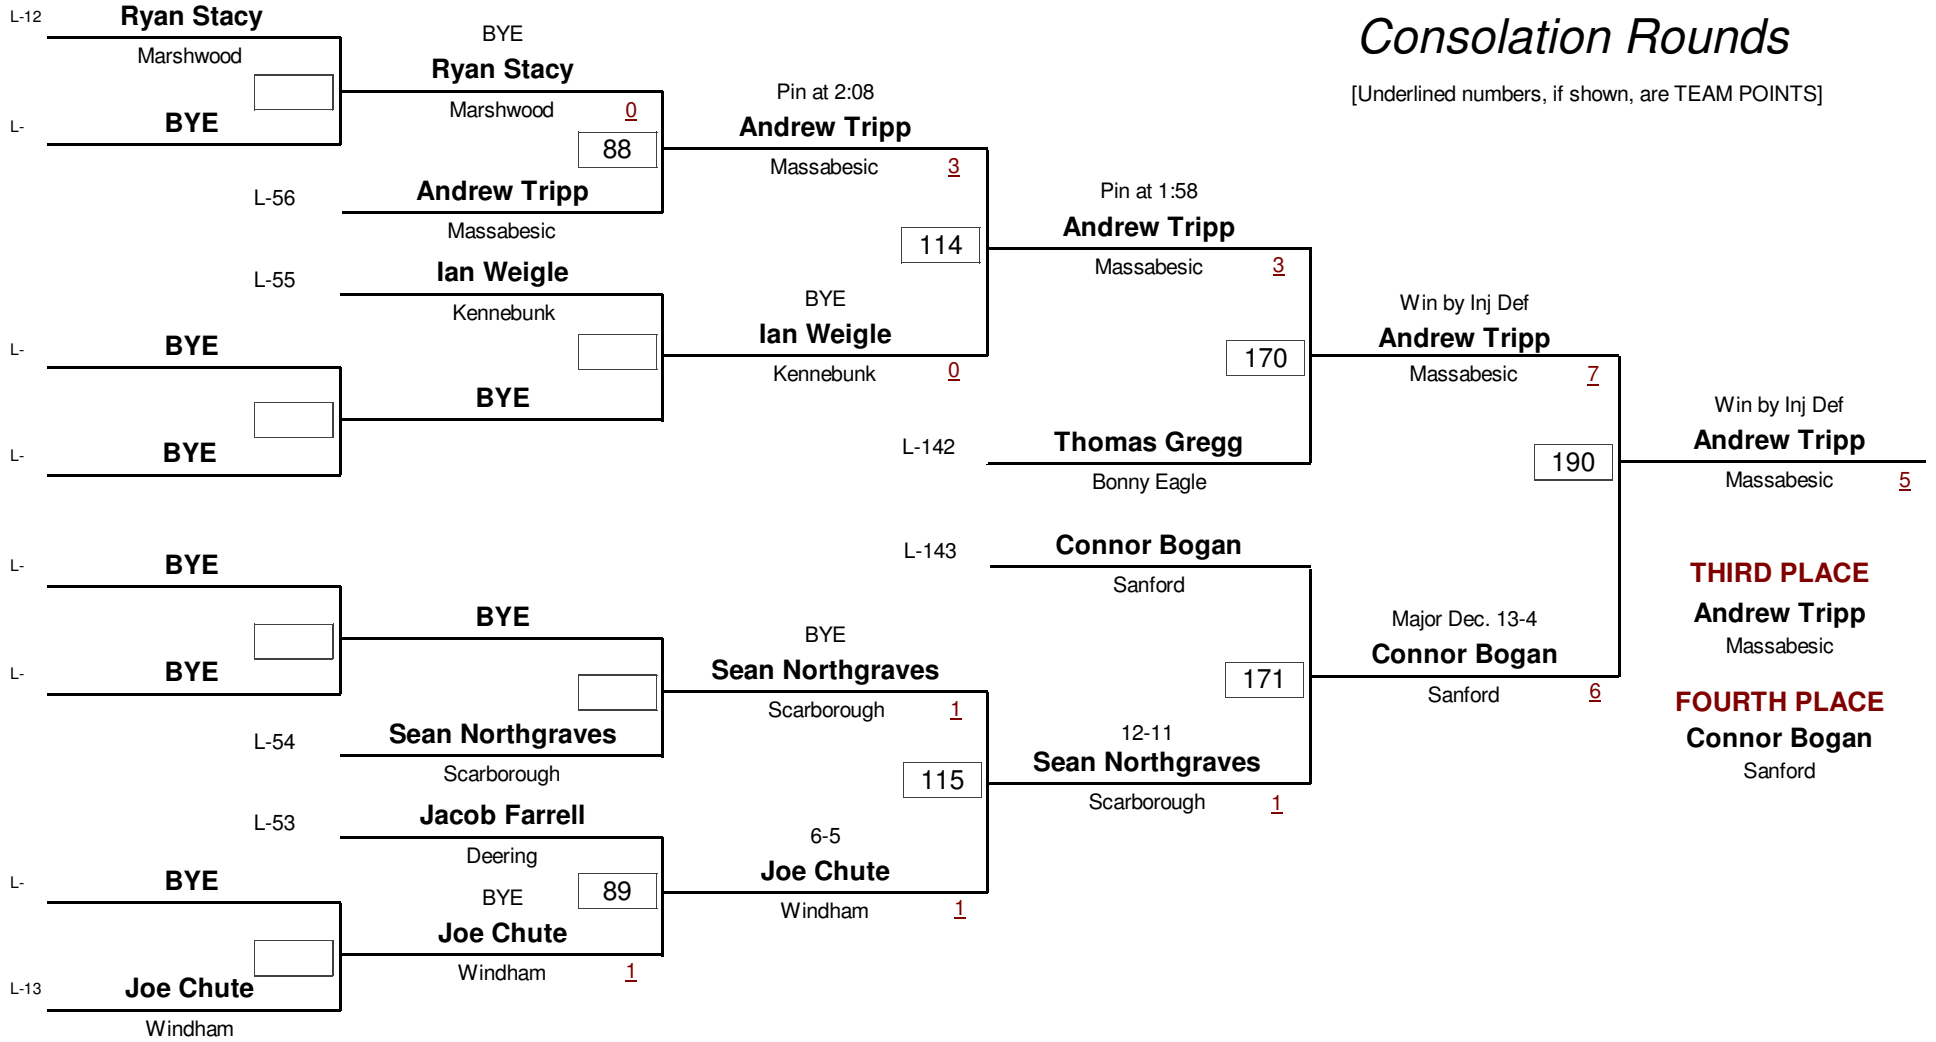

HIGH SCHOOL

DIVISION

152.0

WEIGHT

Class-A West Maine Wrestling Regionals 2009

January 31, 2009