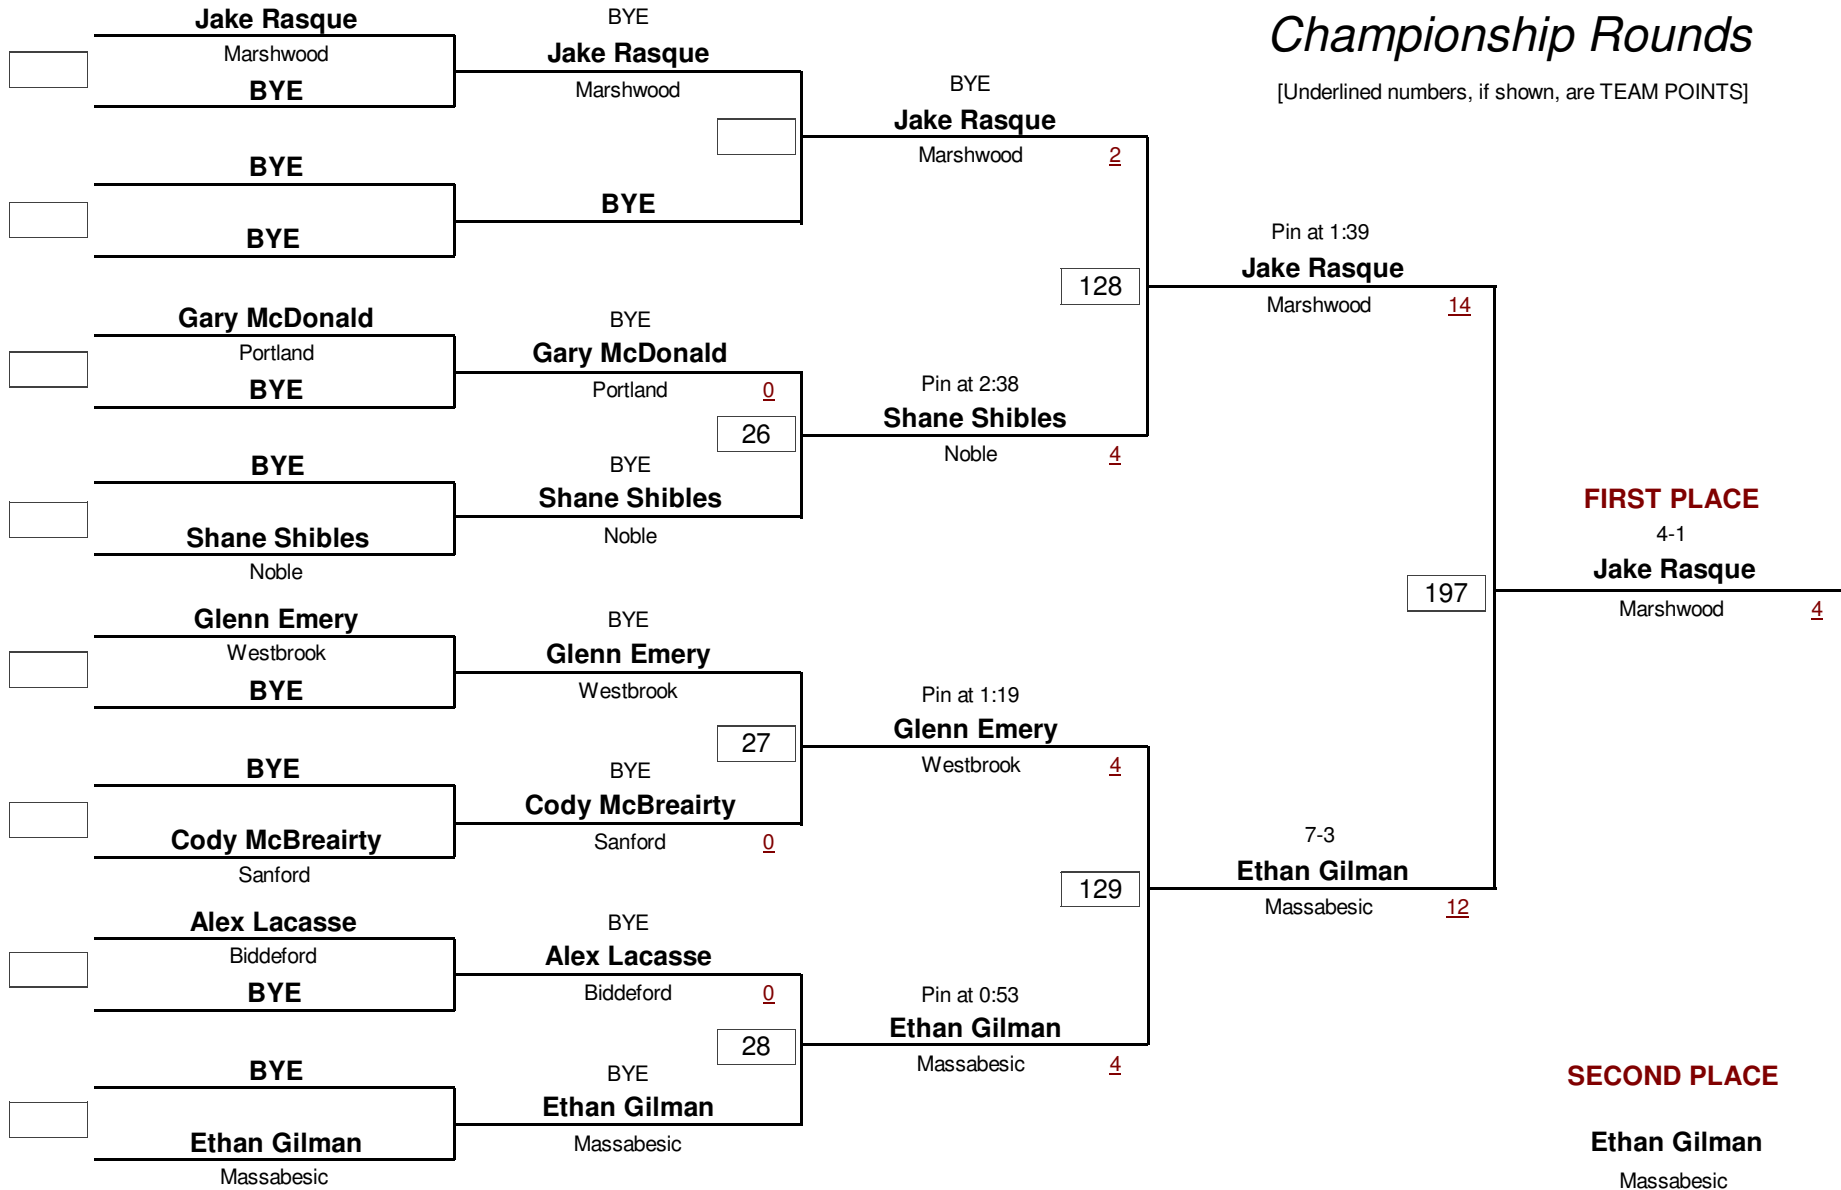

HIGH SCHOOL

DIVISION

112.0

WEIGHT

Class-A West Maine Wrestling Regionals 2009

January 31, 2009

Championship Rounds

[Underlined numbers, if shown, are TEAM POINTS]