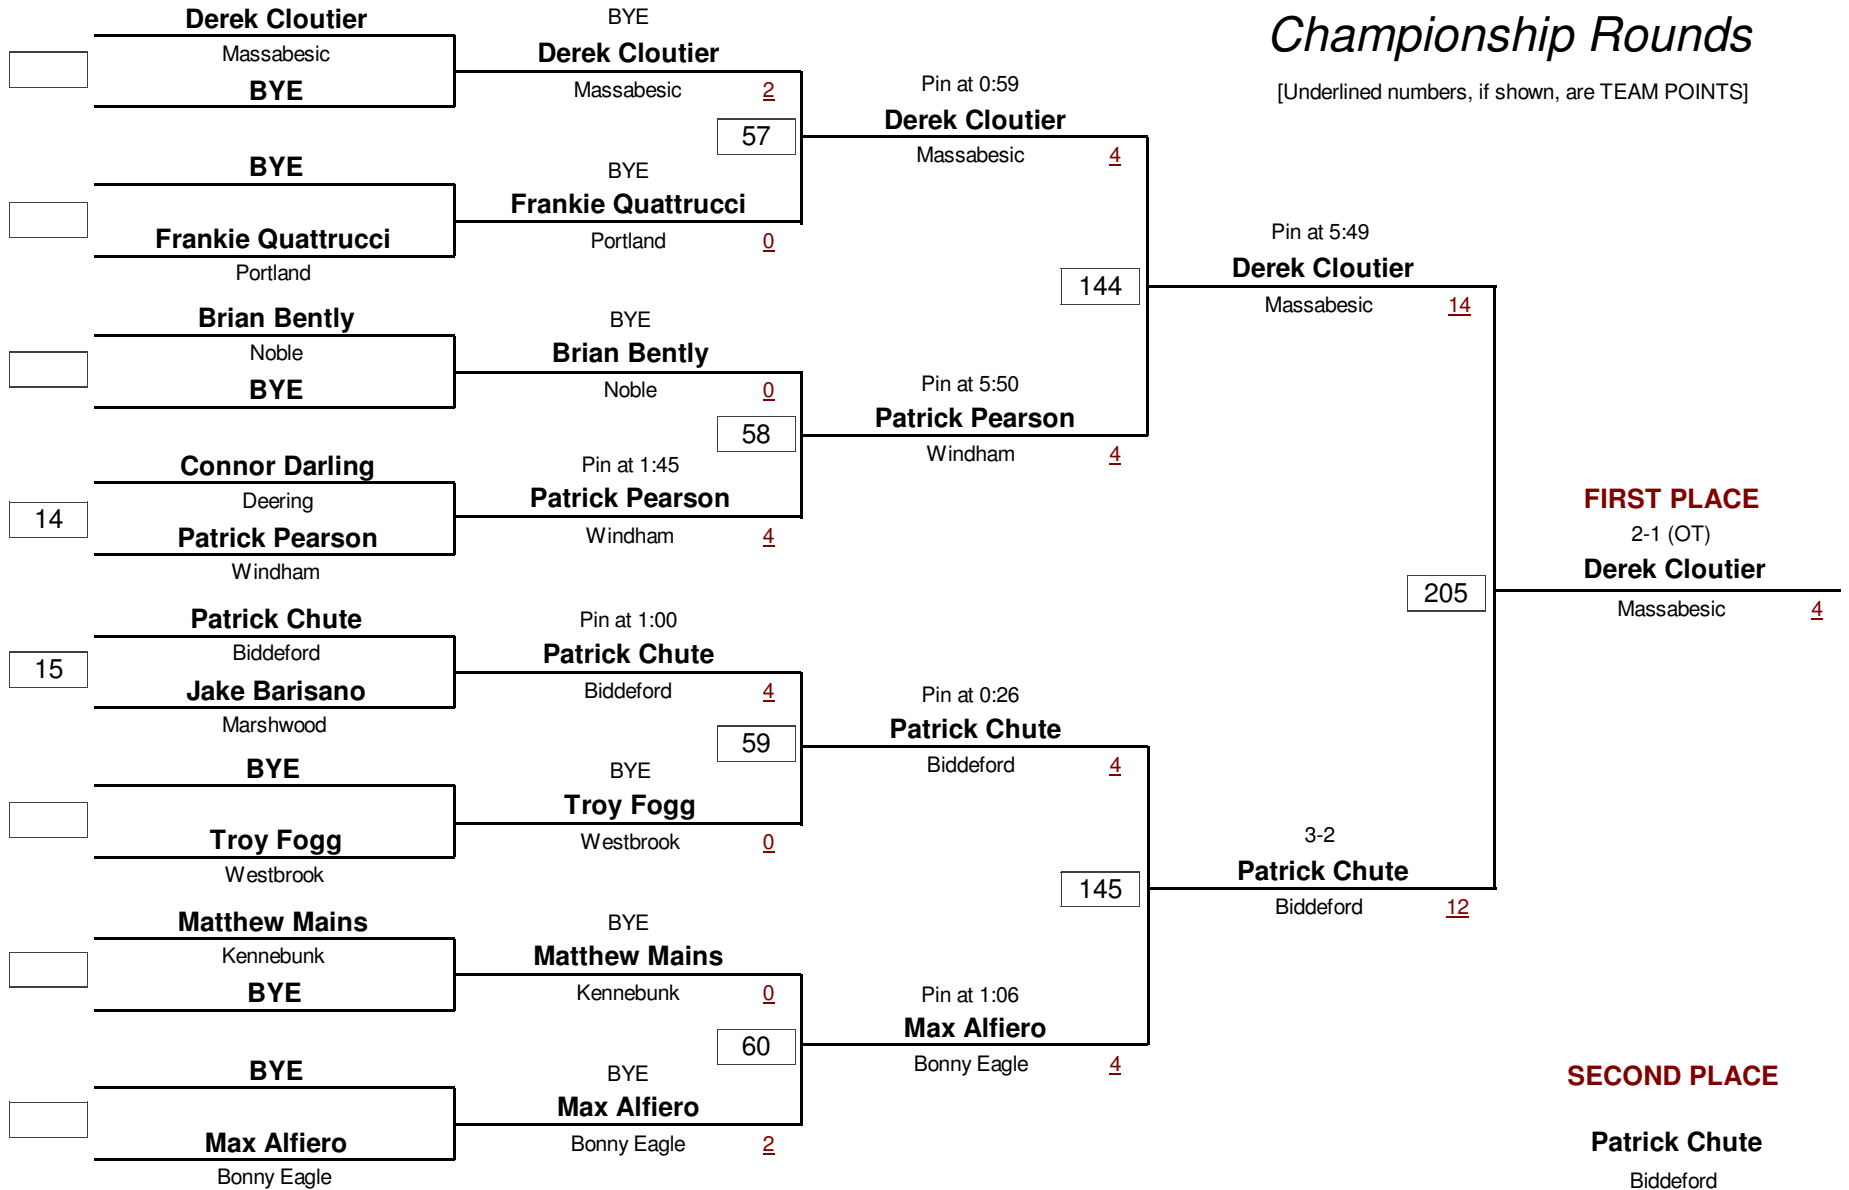

HIGH SCHOOL

DIVISION

160.0

WEIGHT

Class-A West Maine Wrestling Regionals 2009

January 31, 2009

Championship Rounds

[Underlined numbers, if shown, are TEAM POINTS]