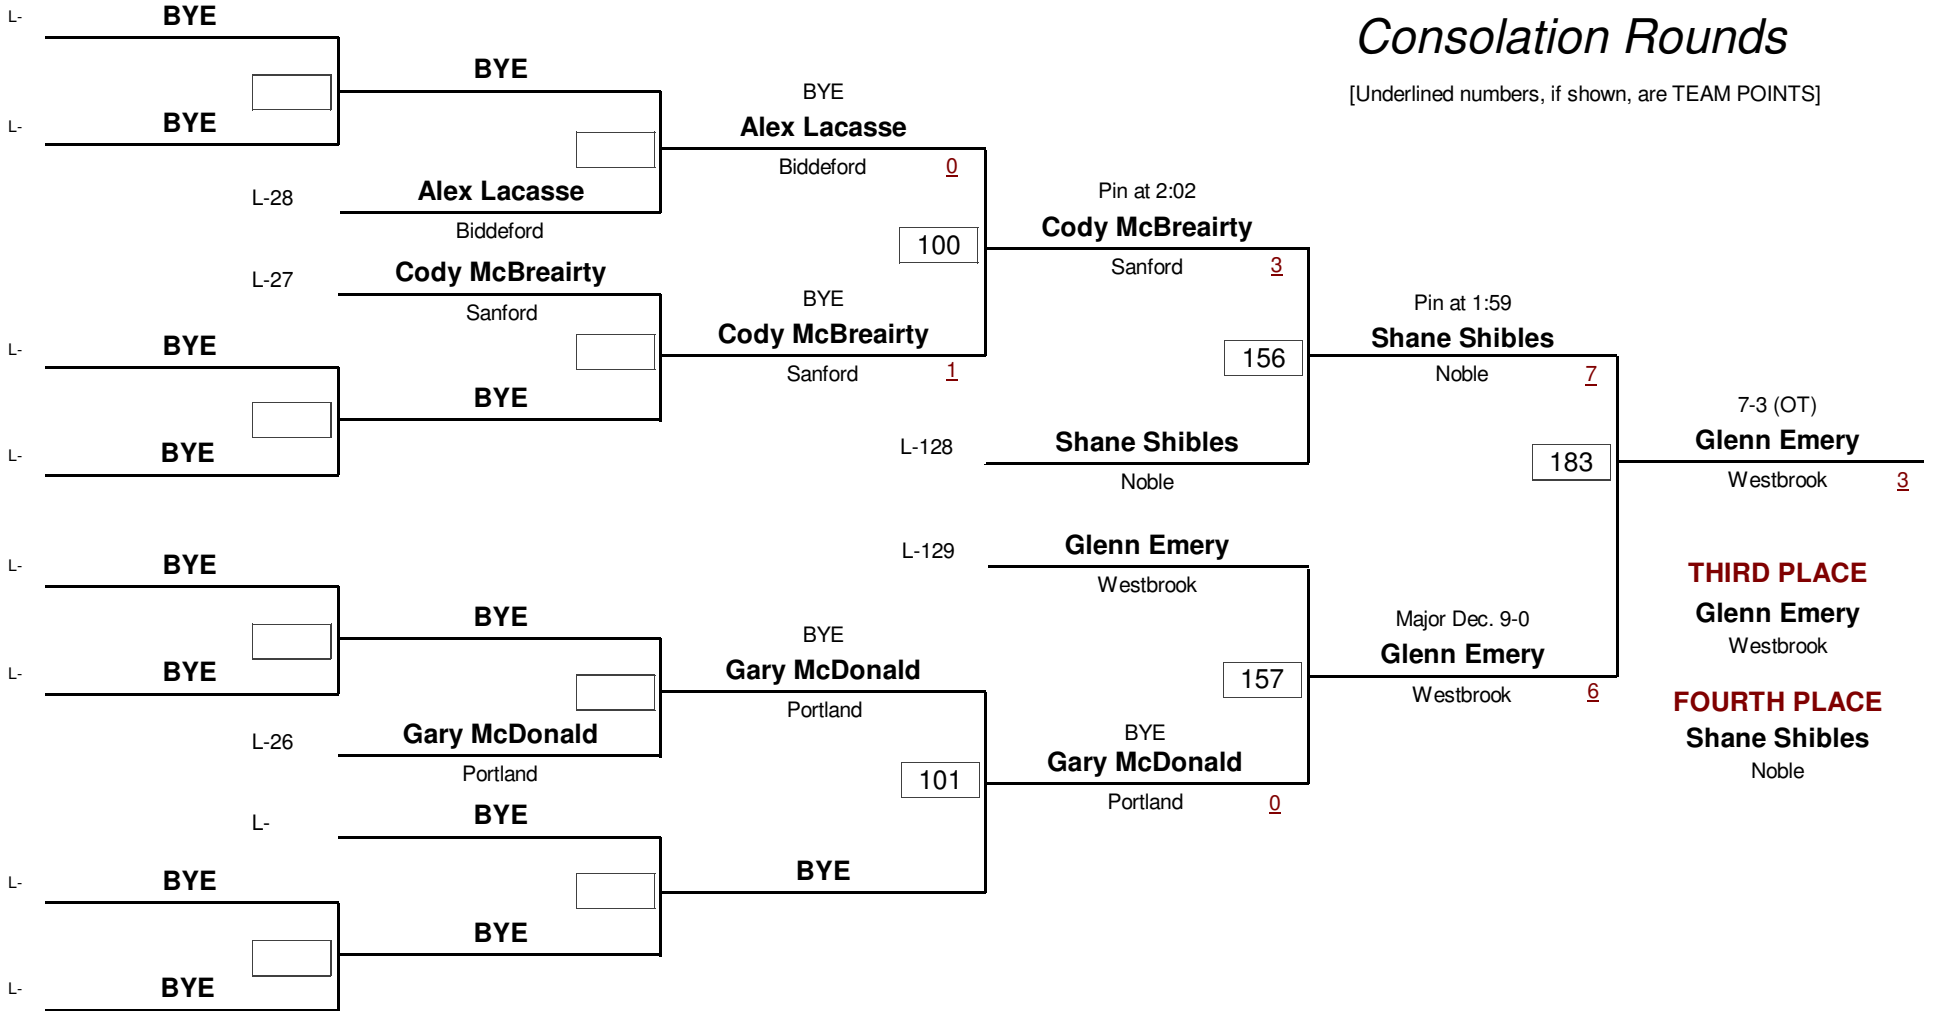

HIGH SCHOOL

DIVISION

112.0

WEIGHT

Class-A West Maine Wrestling Regionals 2009

January 31, 2009

Consolation Rounds

[Underlined numbers, if shown, are TEAM POINTS]