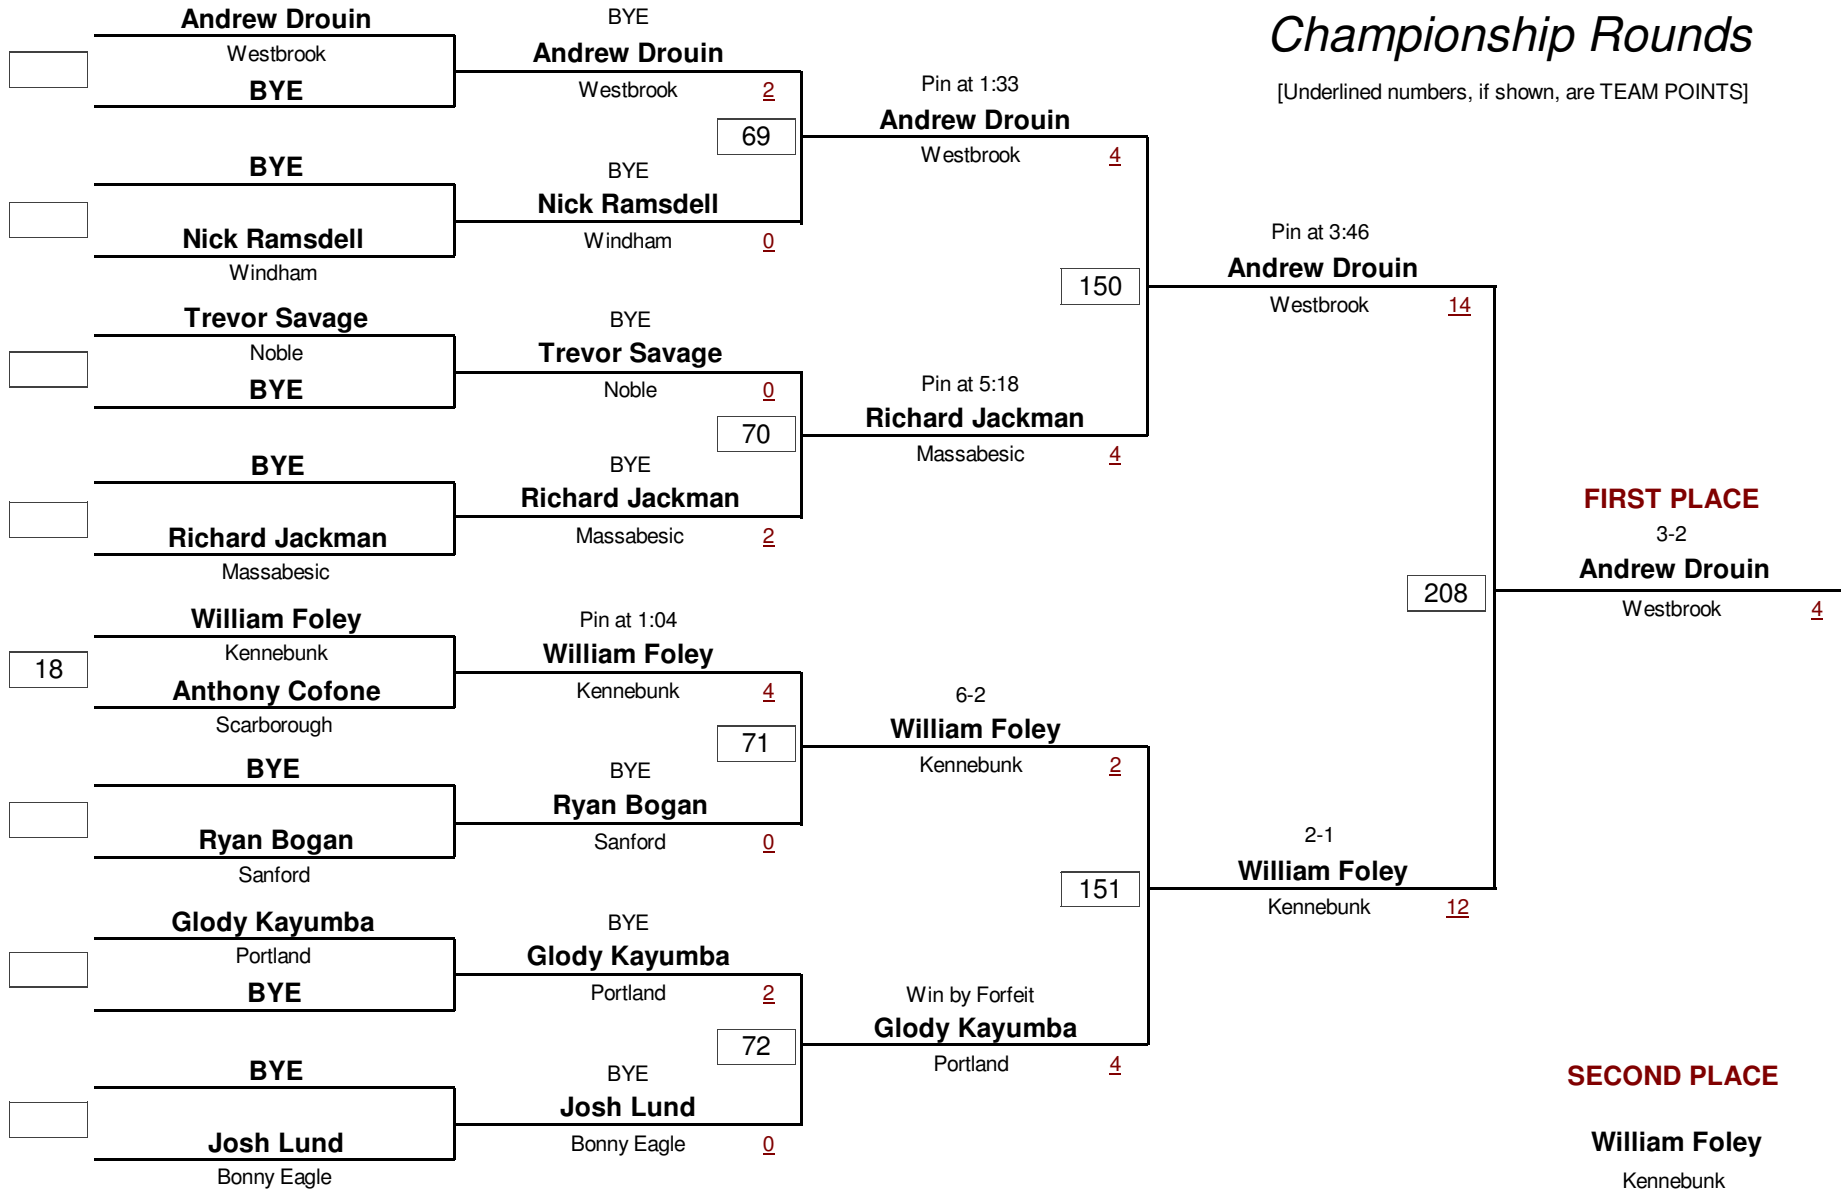

HIGH SCHOOL

DIVISION

215.0

WEIGHT

Class-A West Maine Wrestling Regionals 2009

January 31, 2009

Championship Rounds

[Underlined numbers, if shown, are TEAM POINTS]