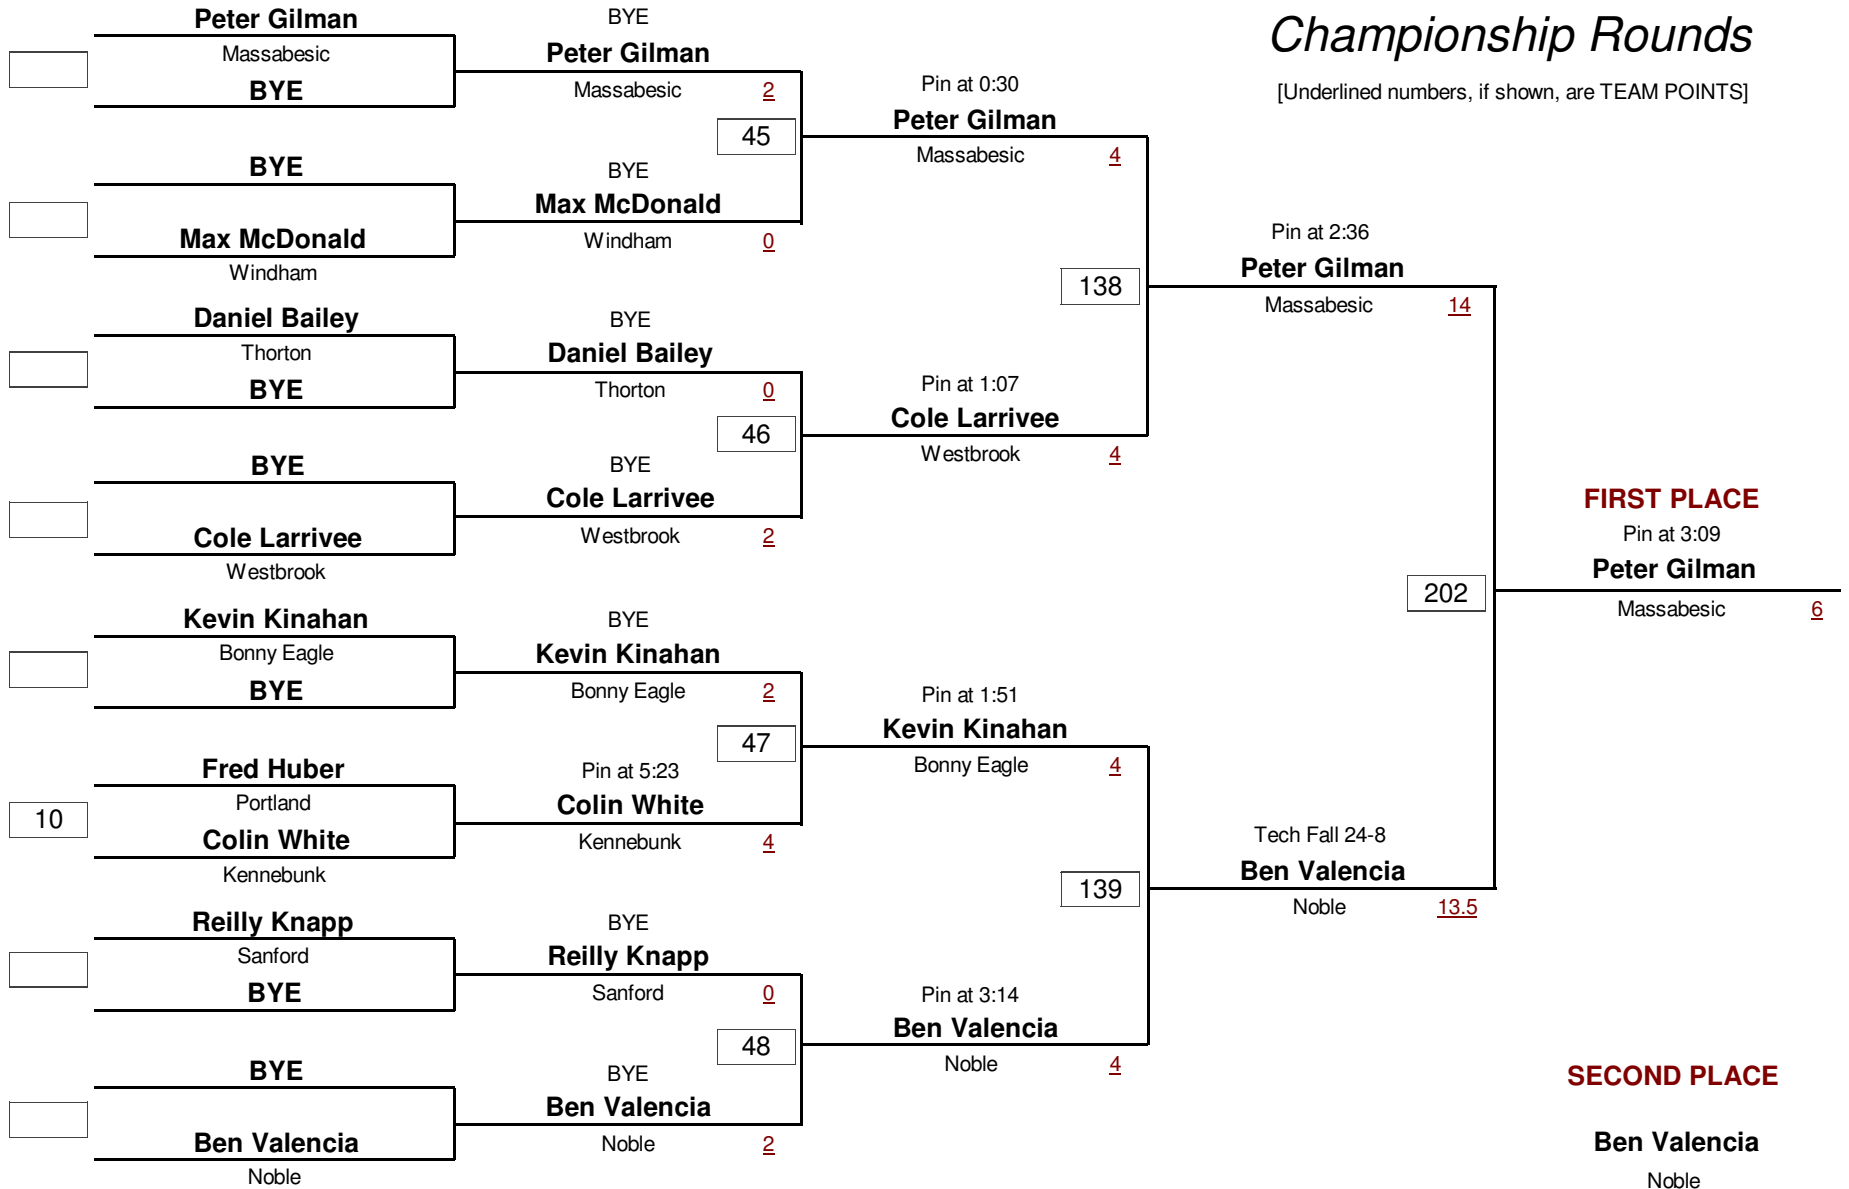

140.0

WEIGHT

Class-A West Maine Wrestling Regionals 2009

January 31, 2009

Championship Rounds

[Underlined numbers, if shown, are TEAM POINTS]

HIGH SCHOOL

DIVISION