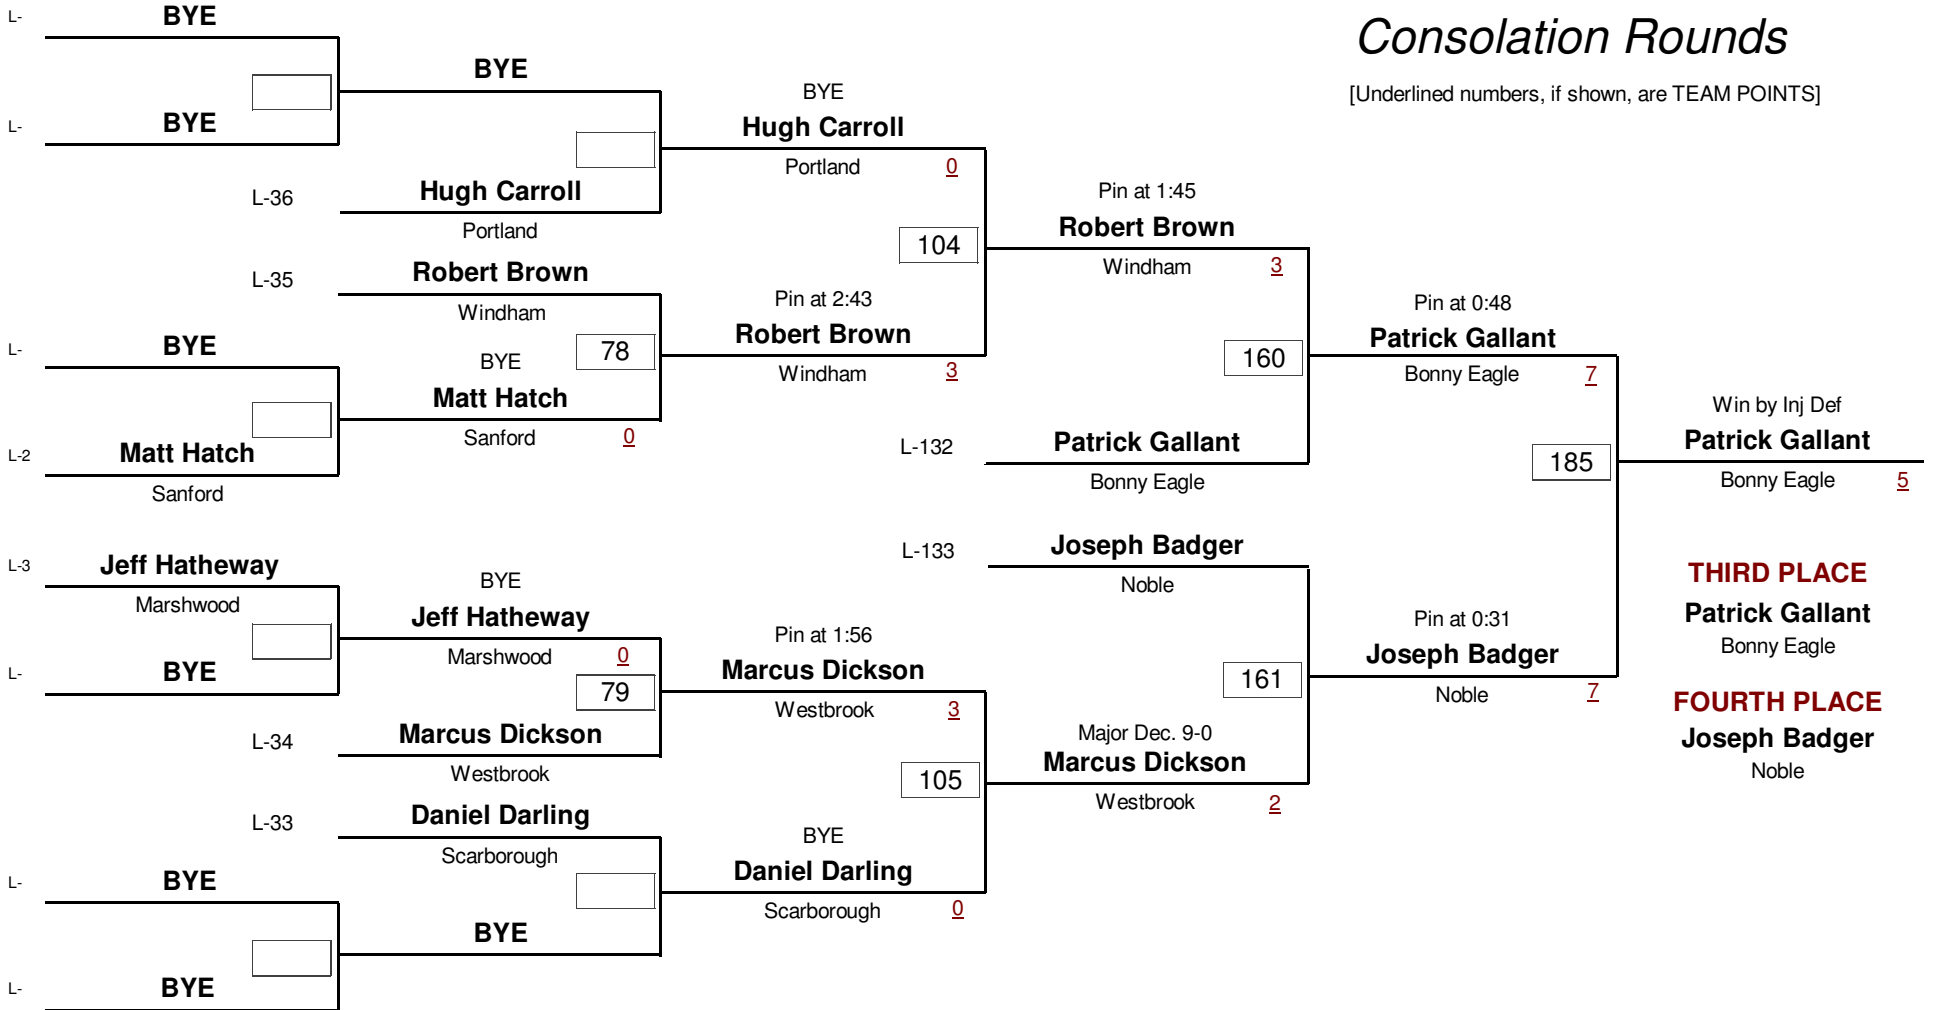

125.0

WEIGHT

Class-A West Maine Wrestling Regionals 2009

January 31, 2009

Consolation Rounds

[Underlined numbers, if shown, are TEAM POINTS]

HIGH SCHOOL

DIVISION