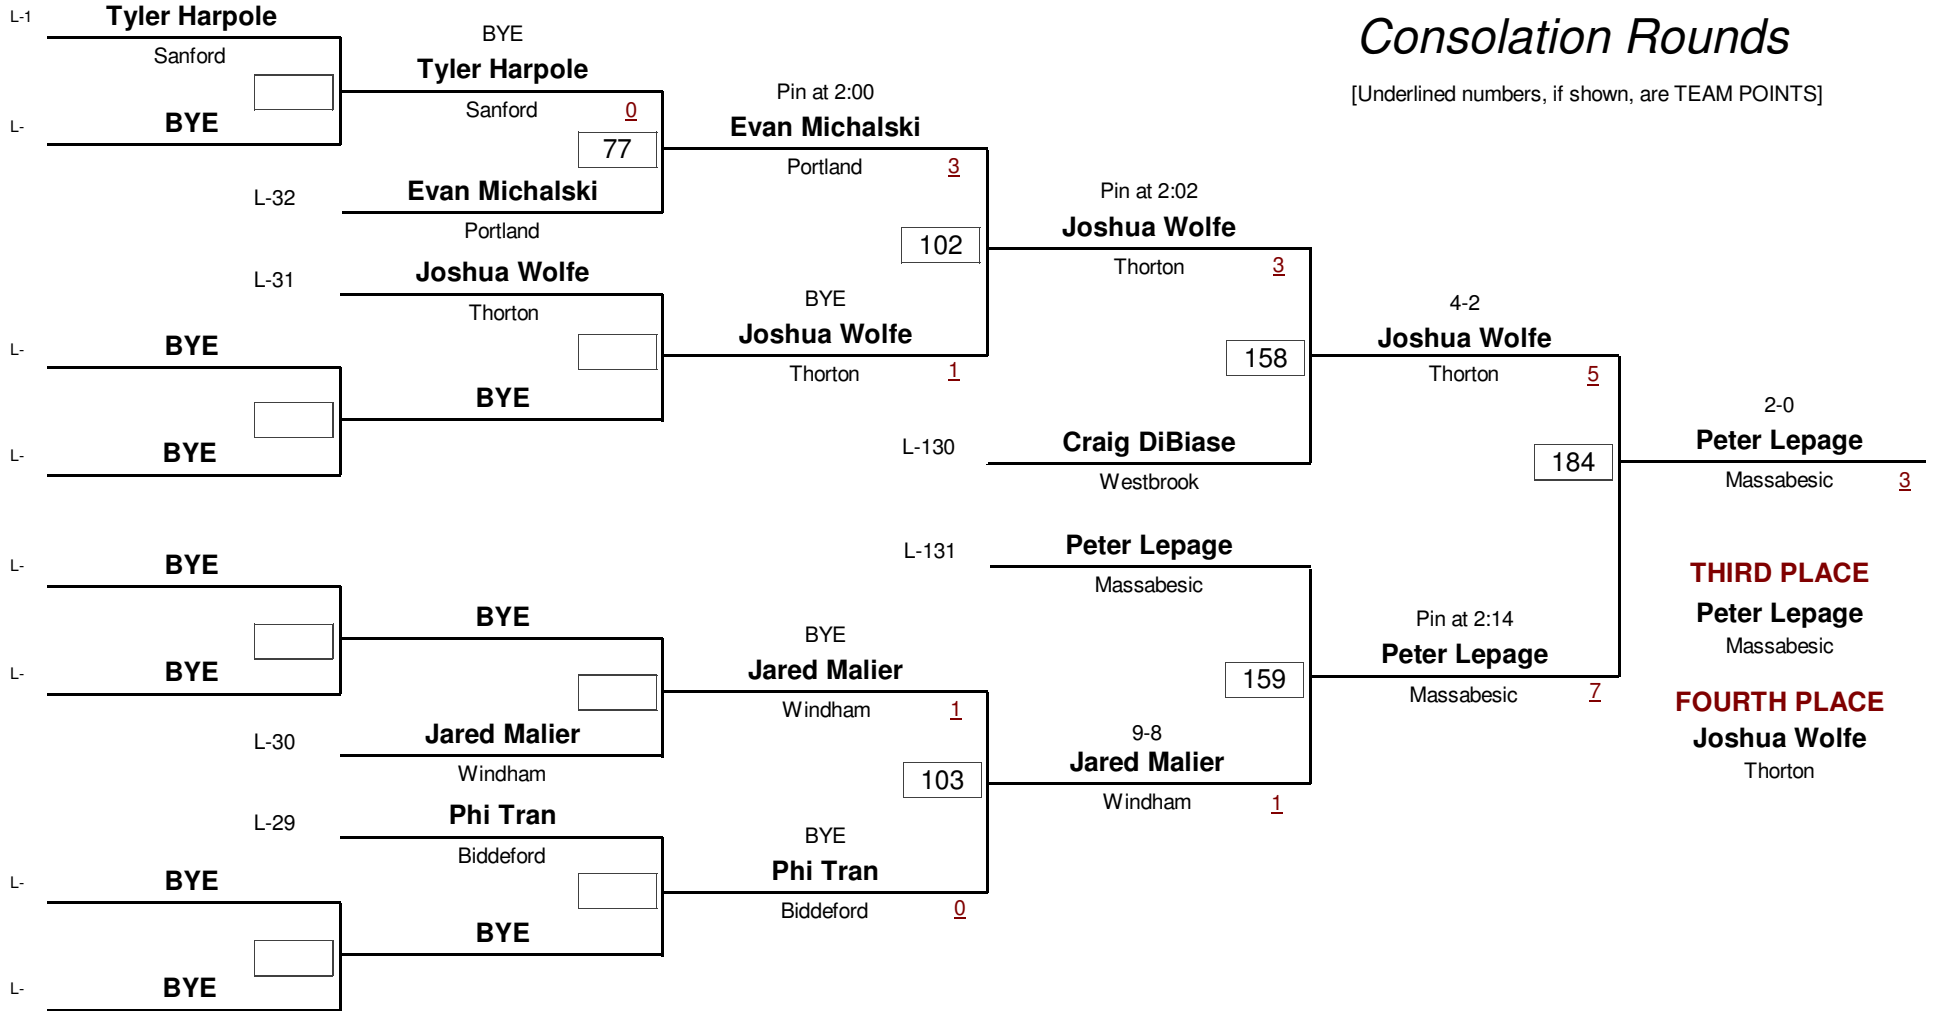

HIGH SCHOOL

DIVISION

119.0

WEIGHT

Class-A West Maine Wrestling Regionals 2009

January 31, 2009

HIGH SCHOOL

DIVISION