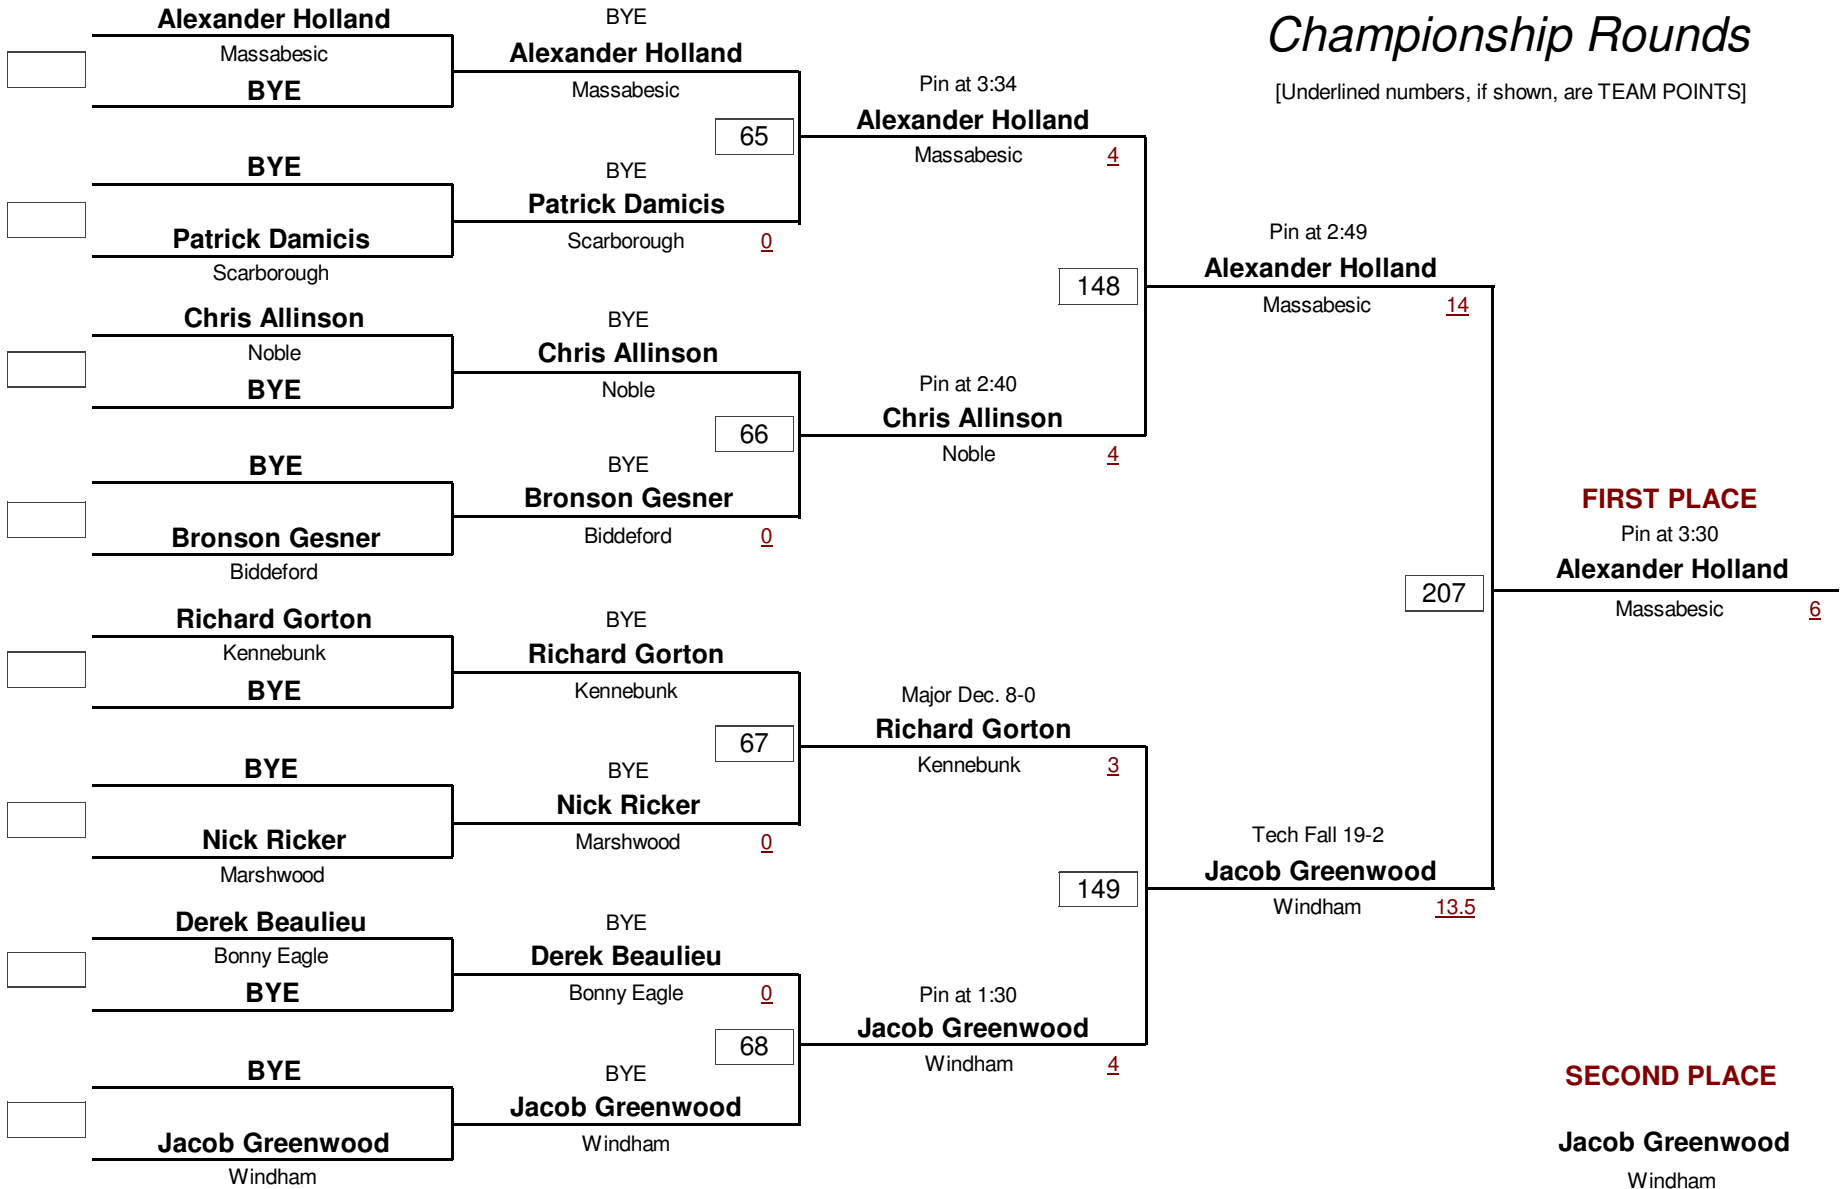

HIGH SCHOOL

DIVISION

189.0

WEIGHT

Class-A West Maine Wrestling Regionals 2009

January 31, 2009

Championship Rounds

[Underlined numbers, if shown, are TEAM POINTS]