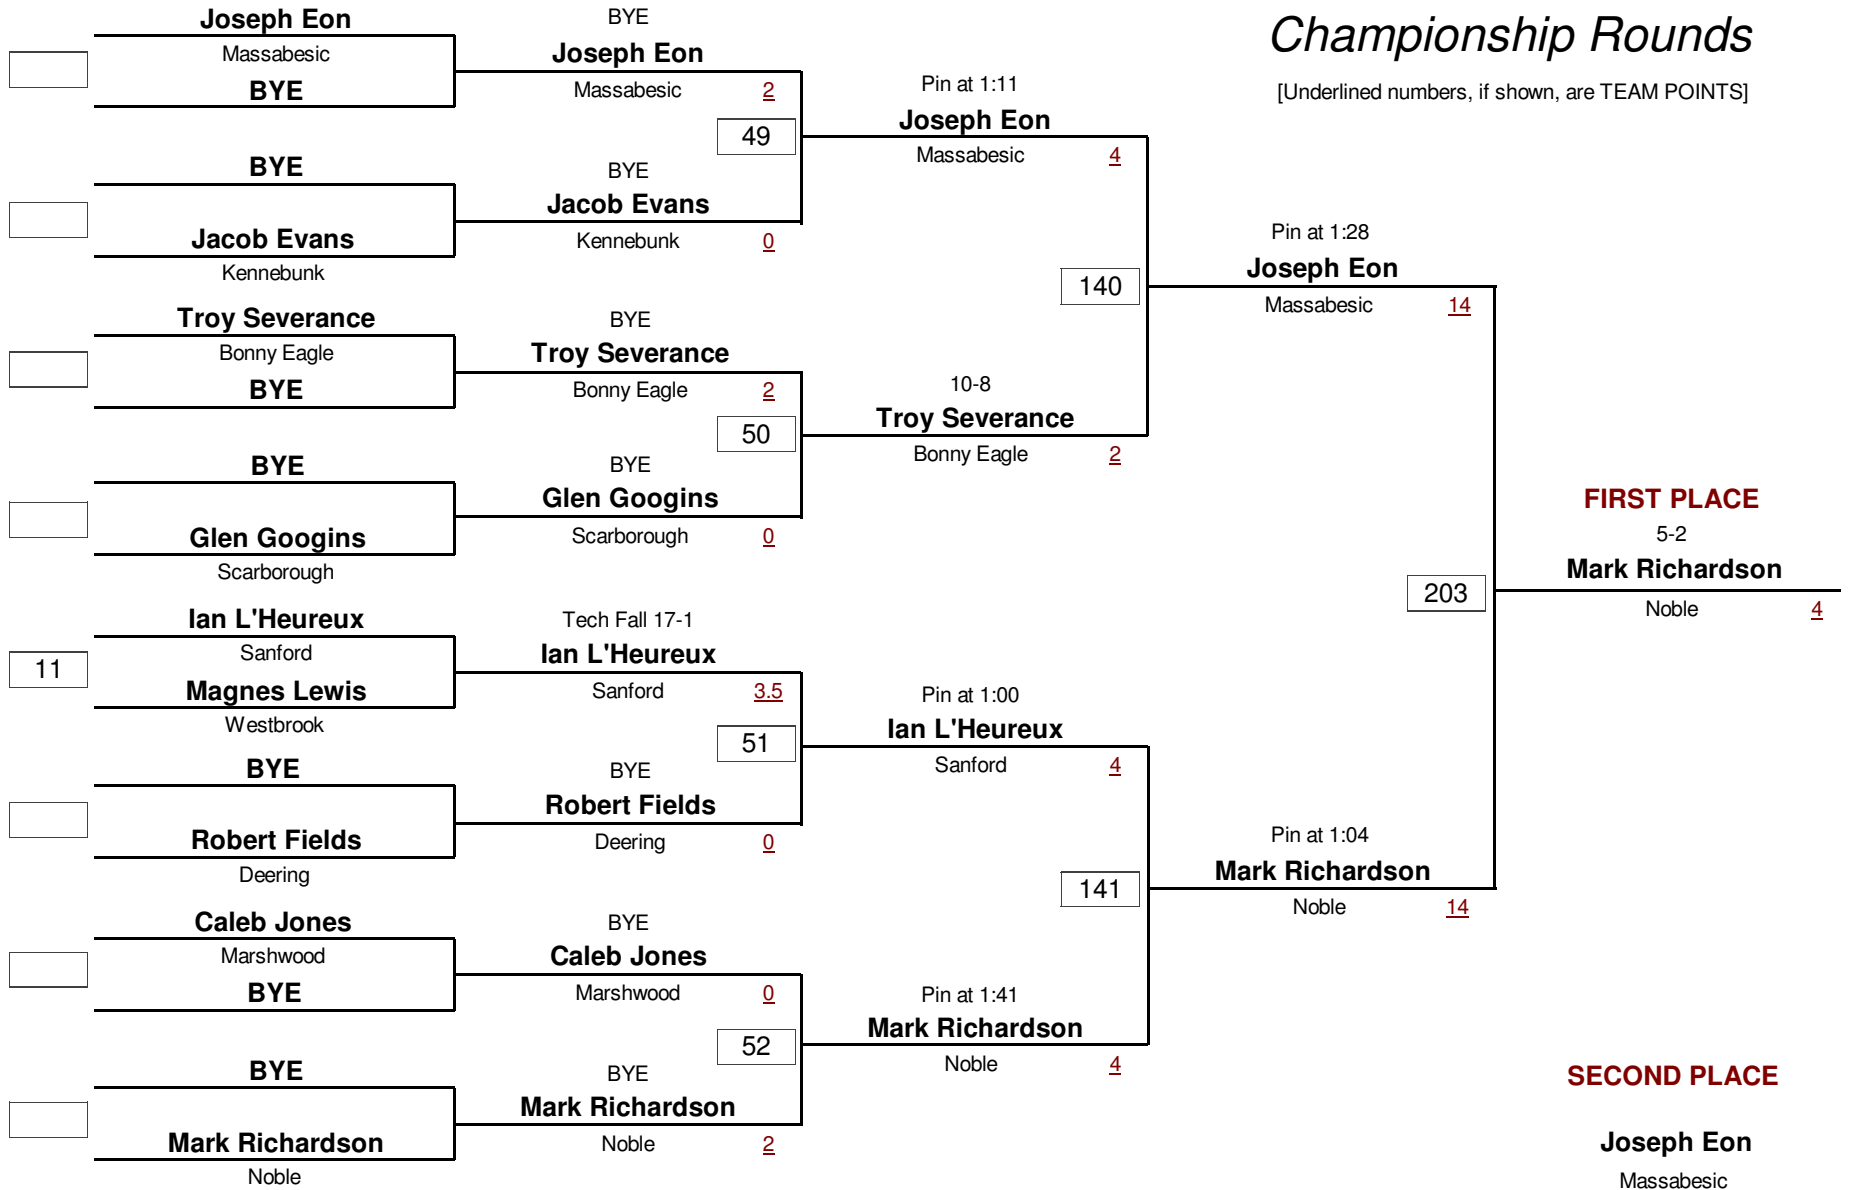

145.0

WEIGHT

Class-A West Maine Wrestling Regionals 2009

January 31, 2009

Championship Rounds

[Underlined numbers, if shown, are TEAM POINTS]

HIGH SCHOOL

DIVISION