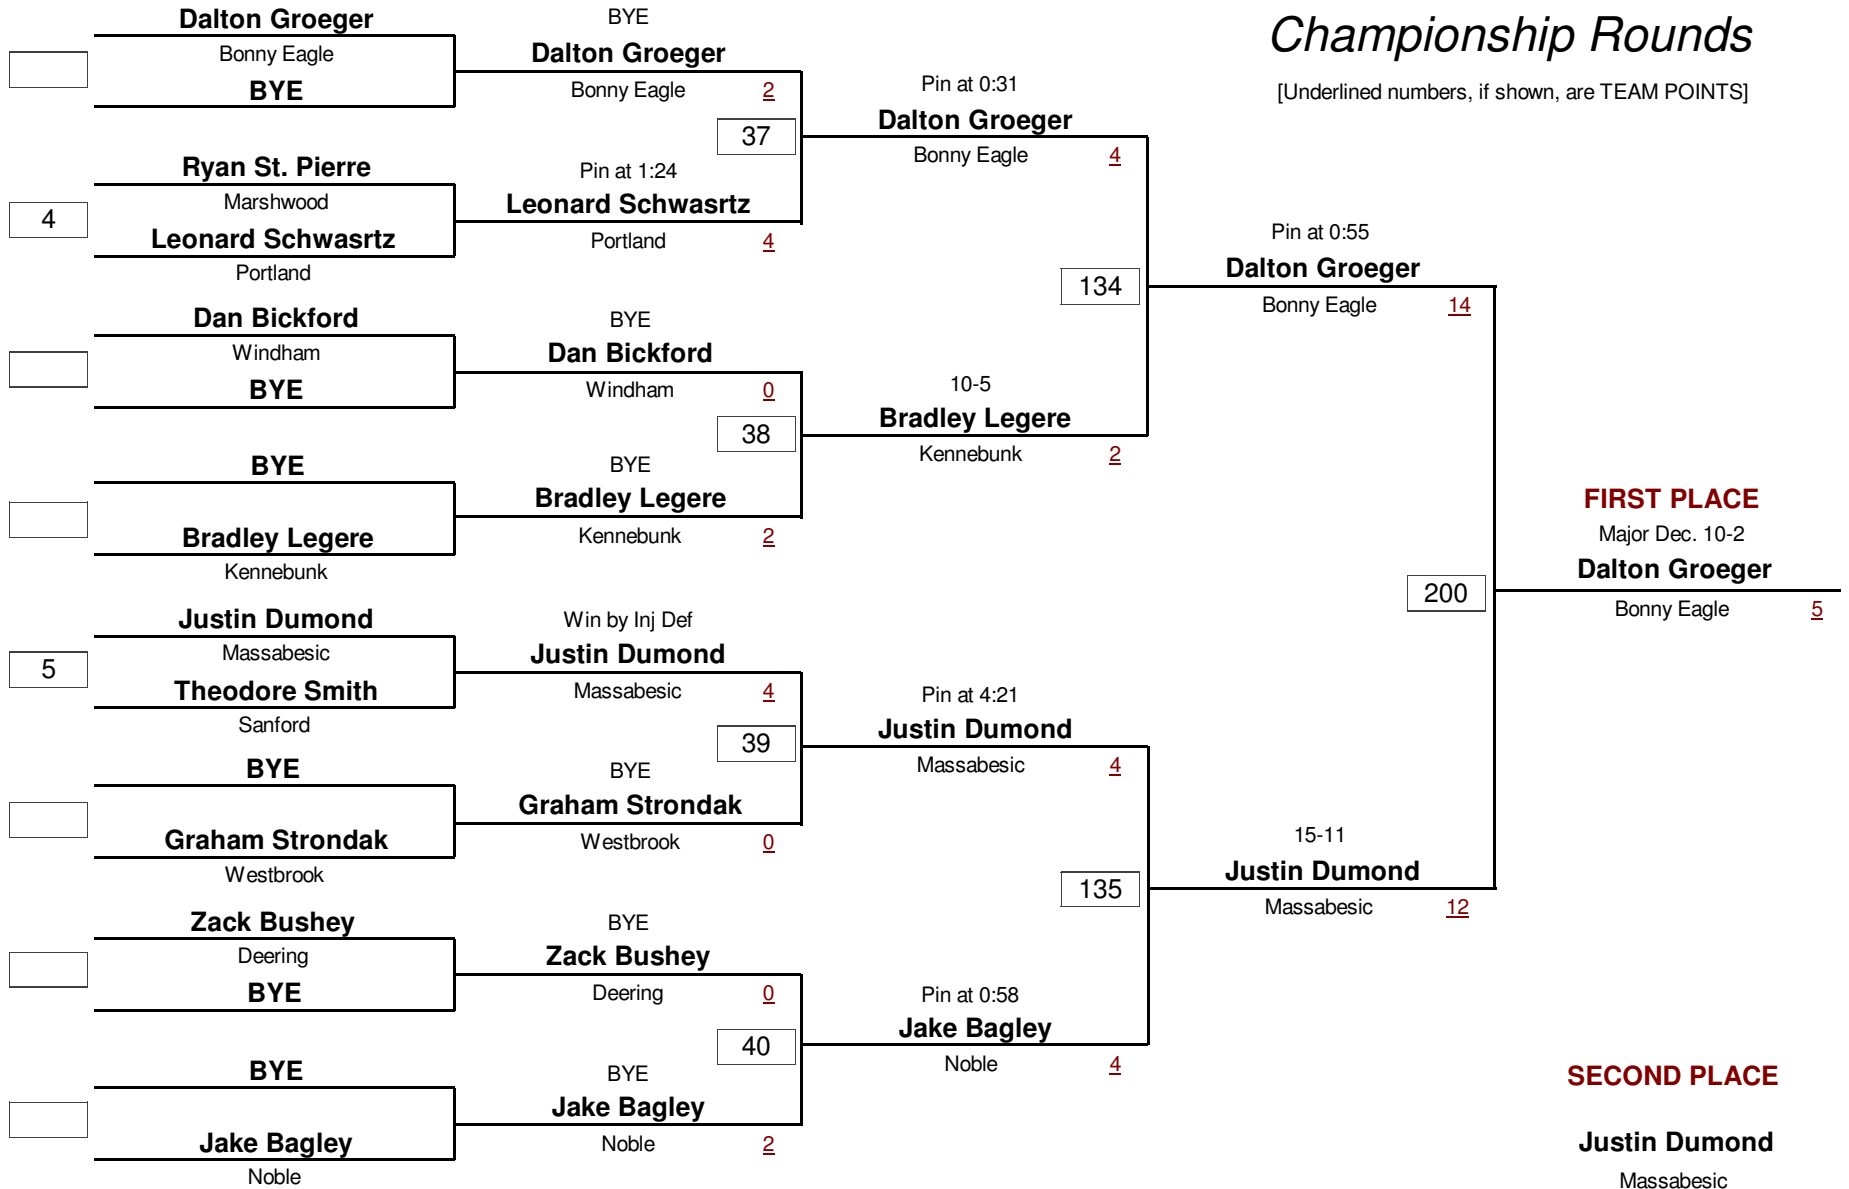

130.0

WEIGHT

Class-A West Maine Wrestling Regionals 2009

January 31, 2009

Championship Rounds

[Underlined numbers, if shown, are TEAM POINTS]

HIGH SCHOOL

DIVISION