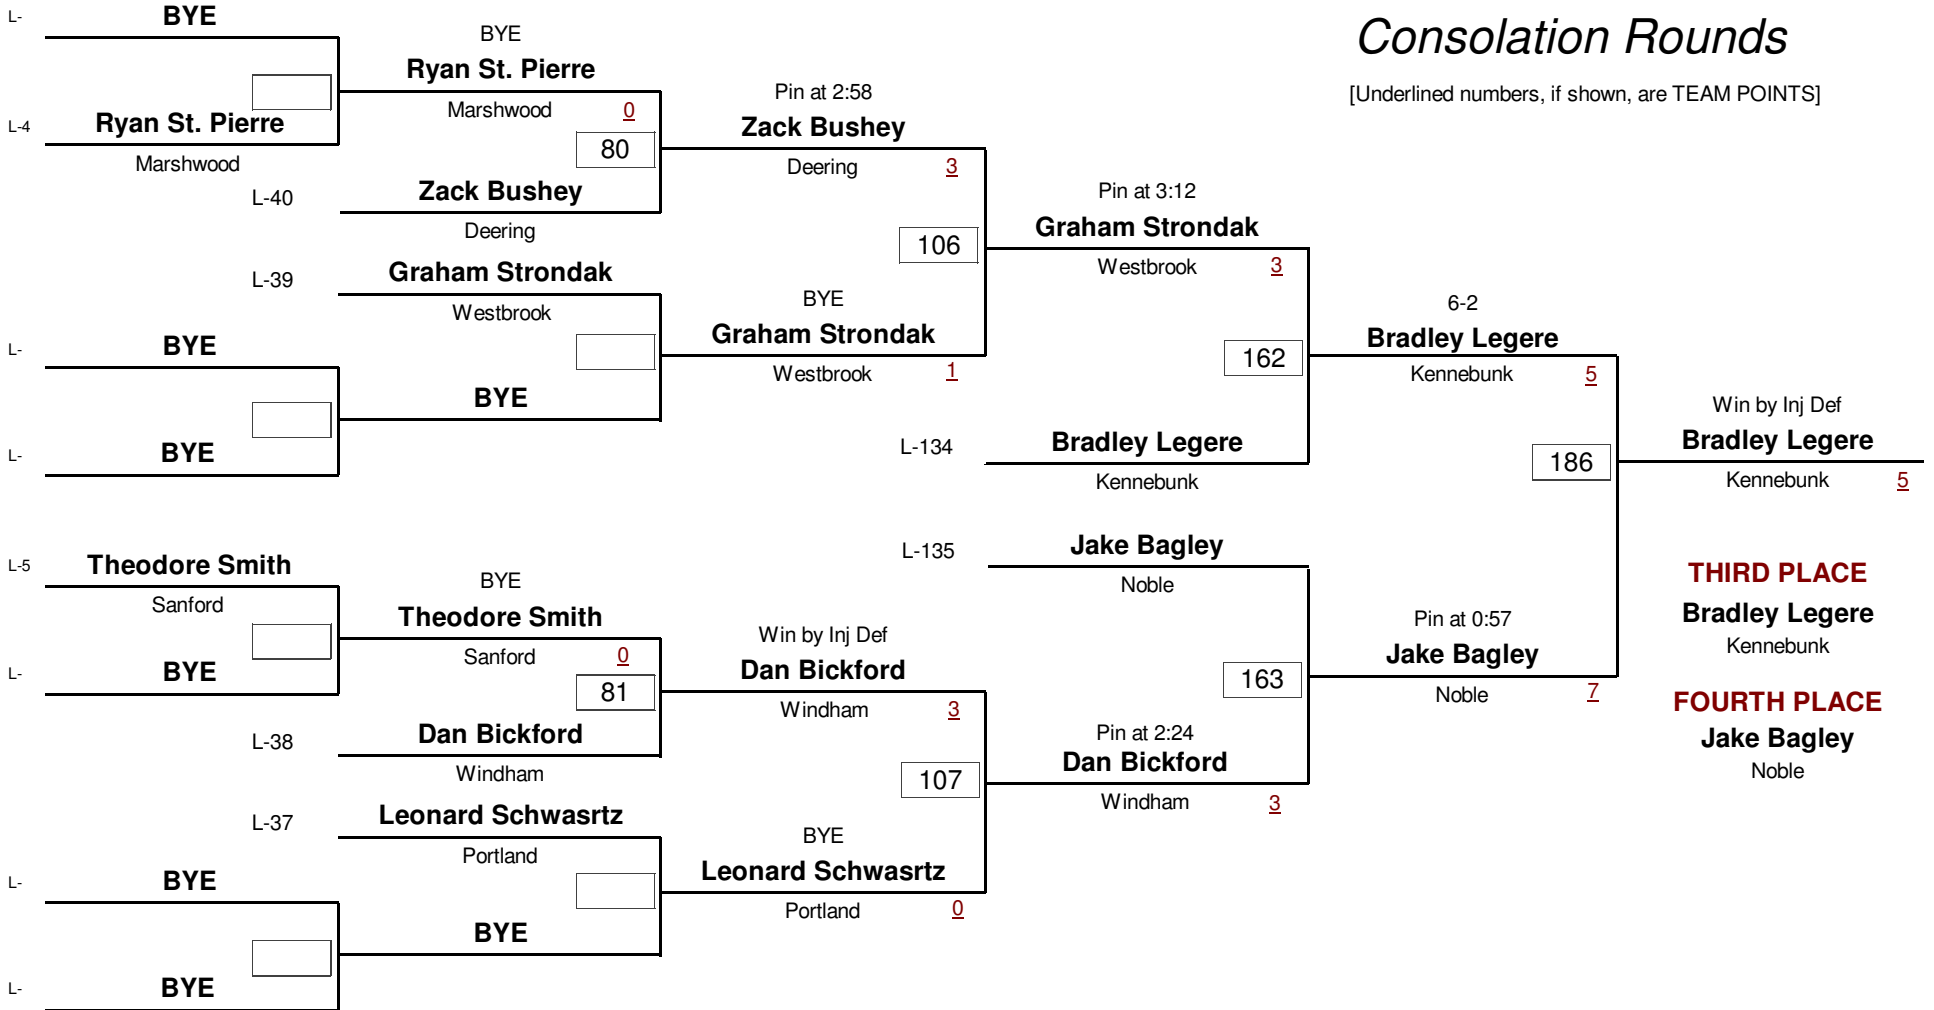

130.0

WEIGHT

Class-A West Maine Wrestling Regionals 2009

January 31, 2009

Consolation Rounds

[Underlined numbers, if shown, are TEAM POINTS]

HIGH SCHOOL

DIVISION