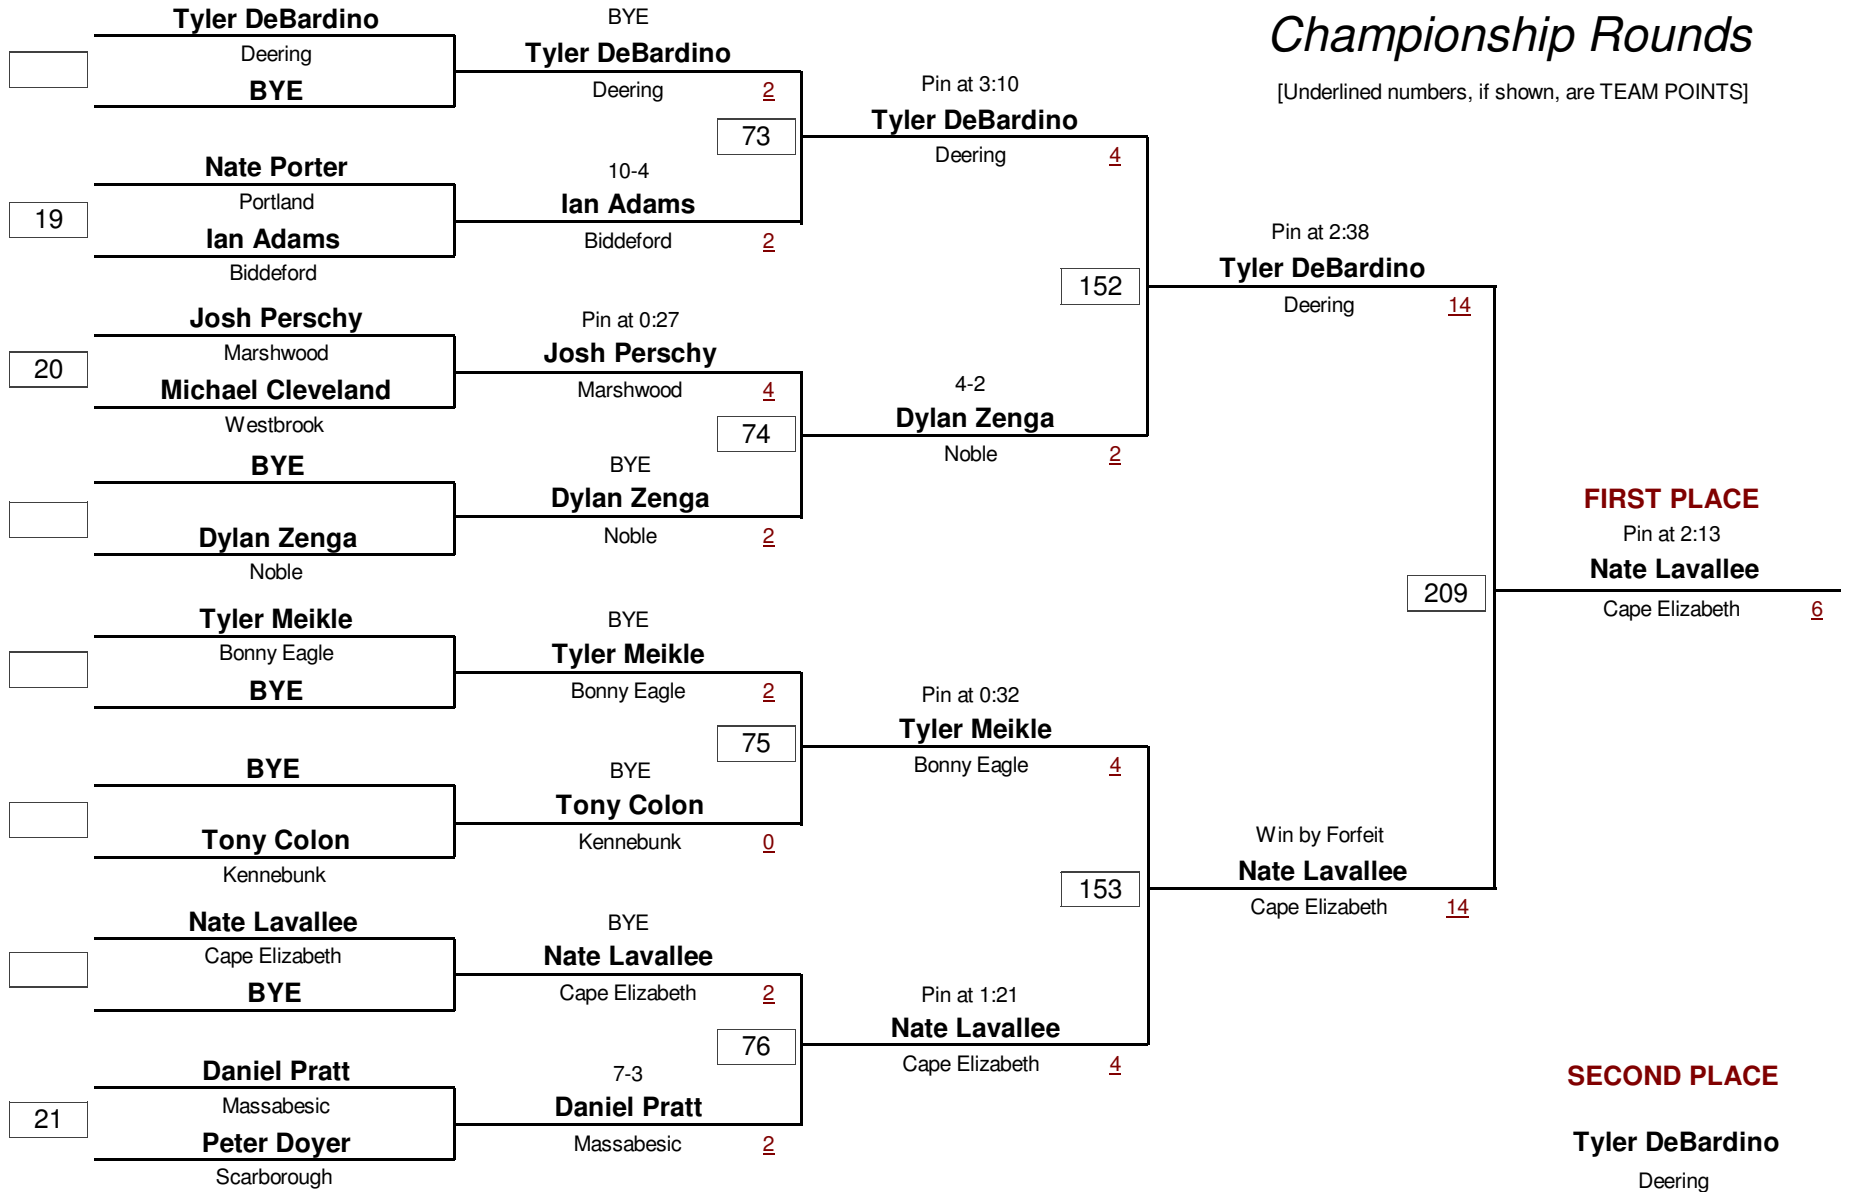

Consolation Rounds

[Underlined numbers, if shown, are TEAM POINTS]

HIGH SCHOOL

DIVISION

285.0

WEIGHT

Class-A West Maine Wrestling Regionals 2009

January 31, 2009