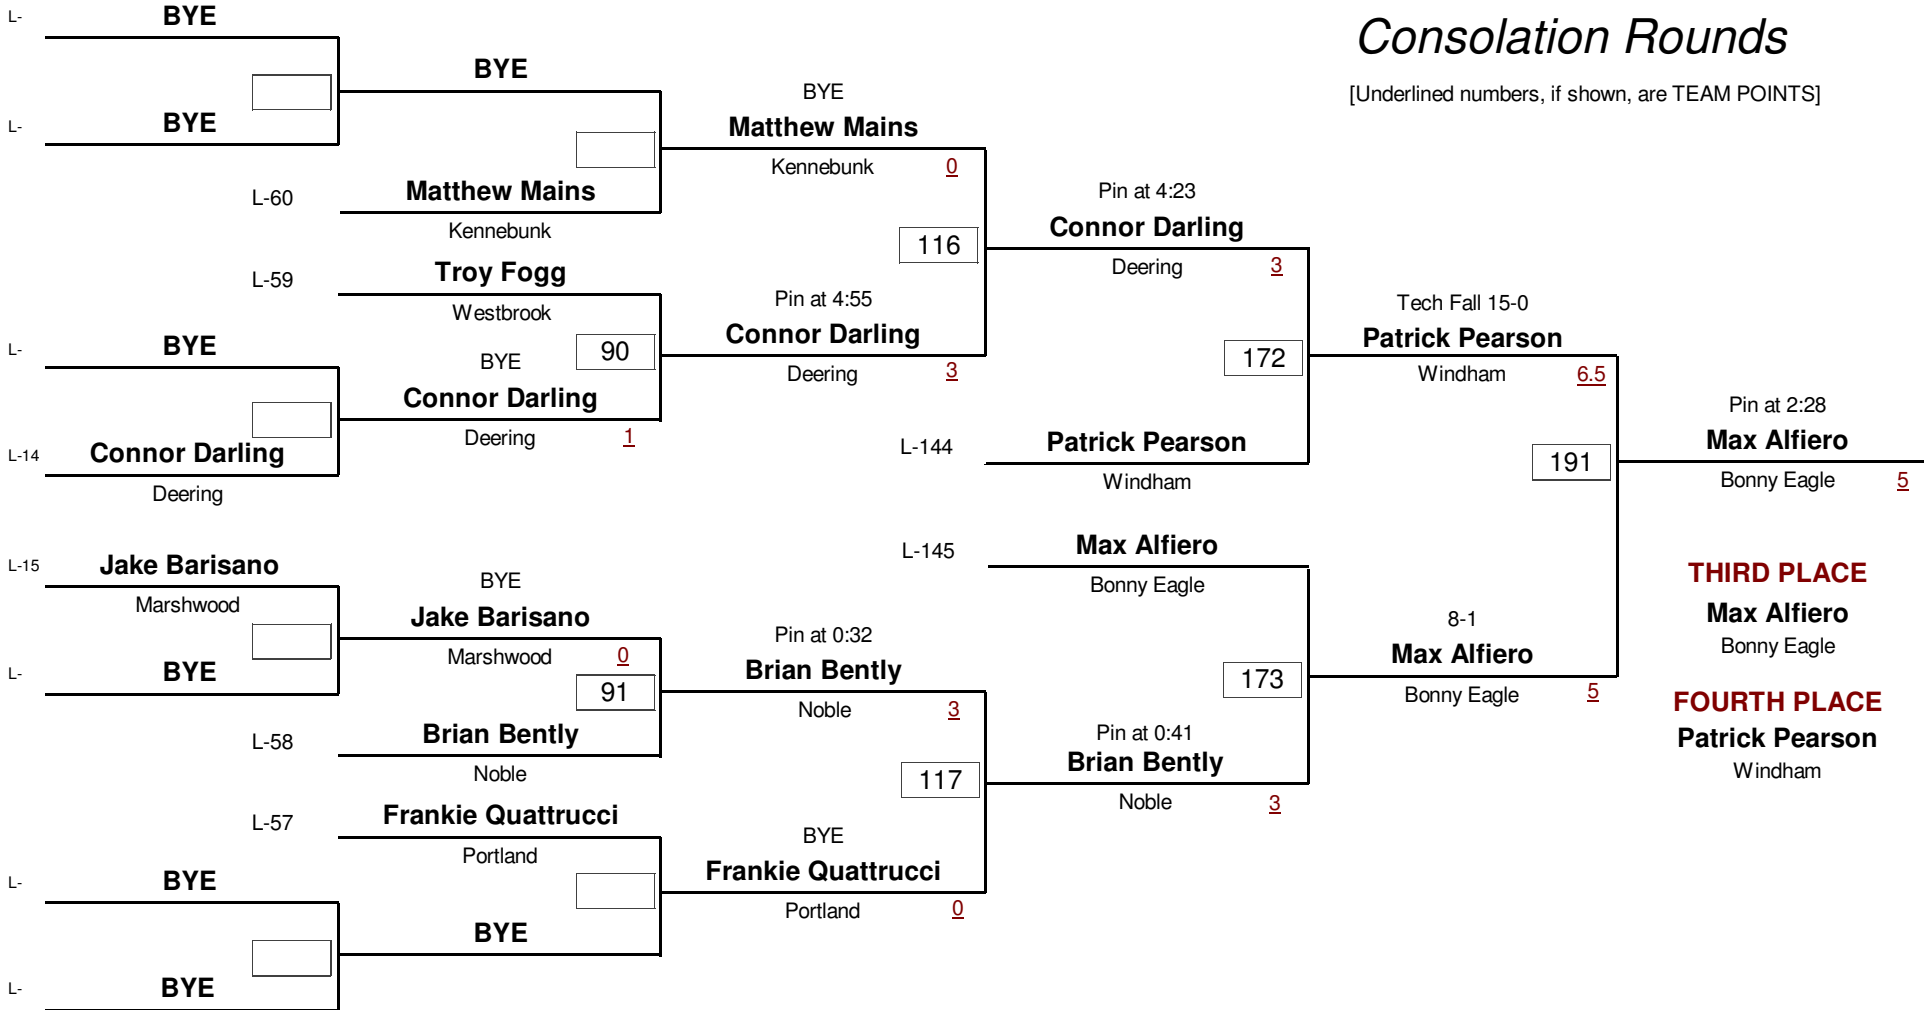

HIGH SCHOOL

DIVISION

160.0

WEIGHT

Class-A West Maine Wrestling Regionals 2009

January 31, 2009

Consolation Rounds

[Underlined numbers, if shown, are TEAM POINTS]