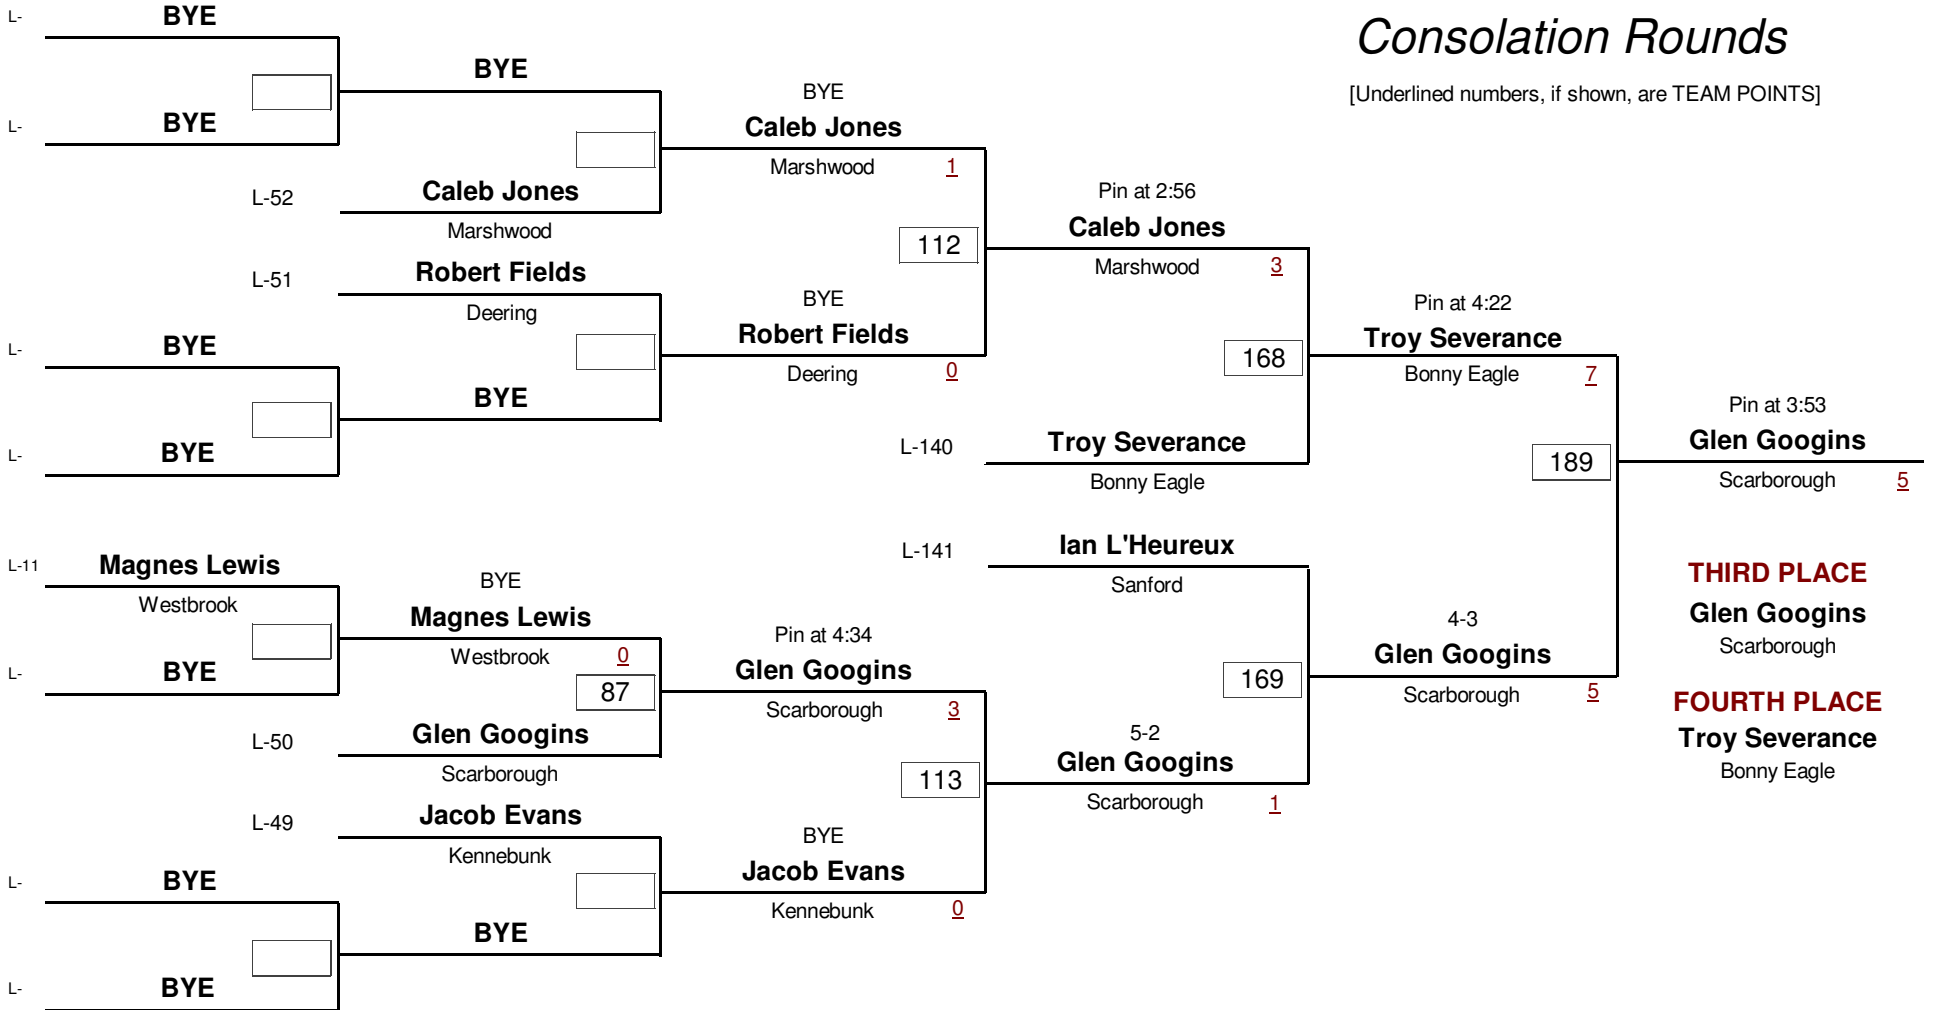

145.0

WEIGHT

Class-A West Maine Wrestling Regionals 2009

January 31, 2009

Consolation Rounds

[Underlined numbers, if shown, are TEAM POINTS]

HIGH SCHOOL

DIVISION