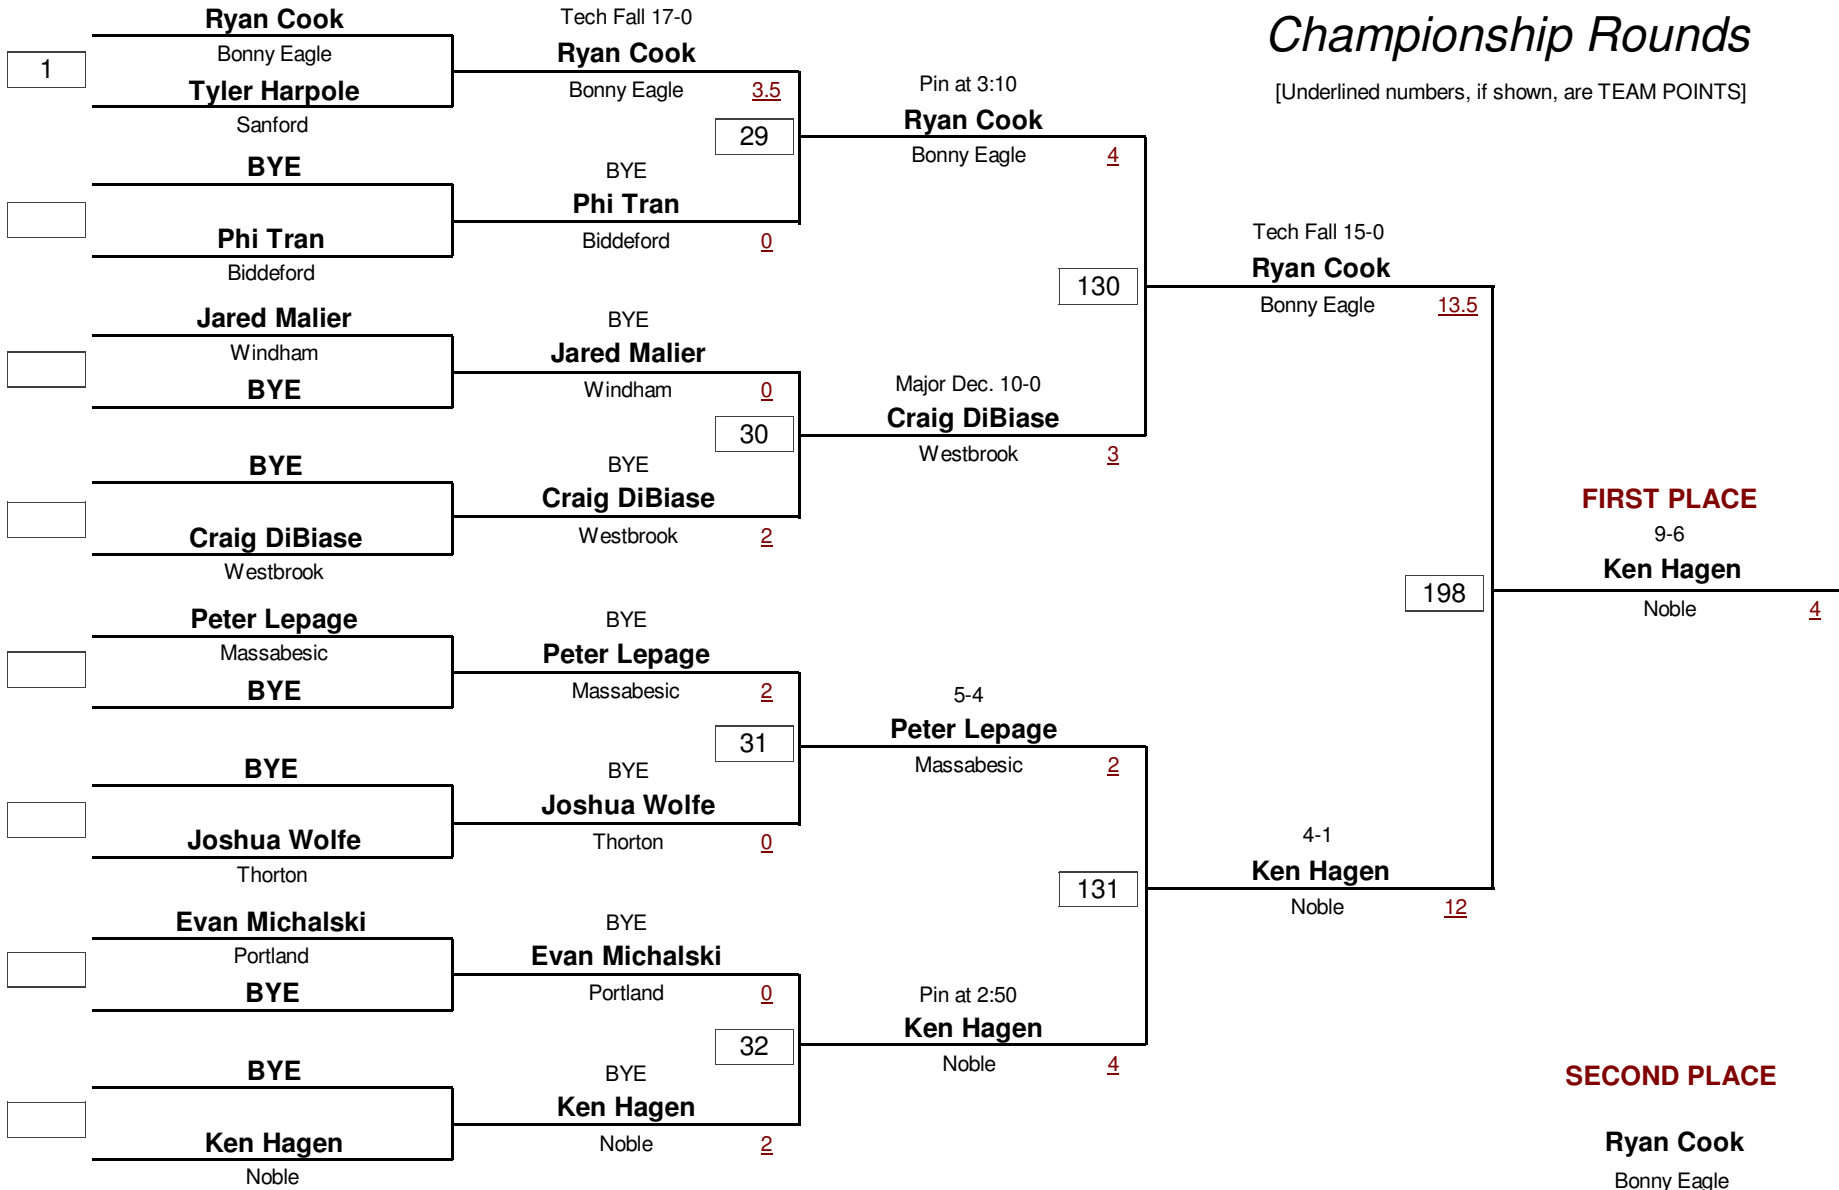

HIGH SCHOOL

DIVISION

119.0

WEIGHT

Class-A West Maine Wrestling Regionals 2009

January 31, 2009

Championship Rounds

[Underlined numbers, if shown, are TEAM POINTS]