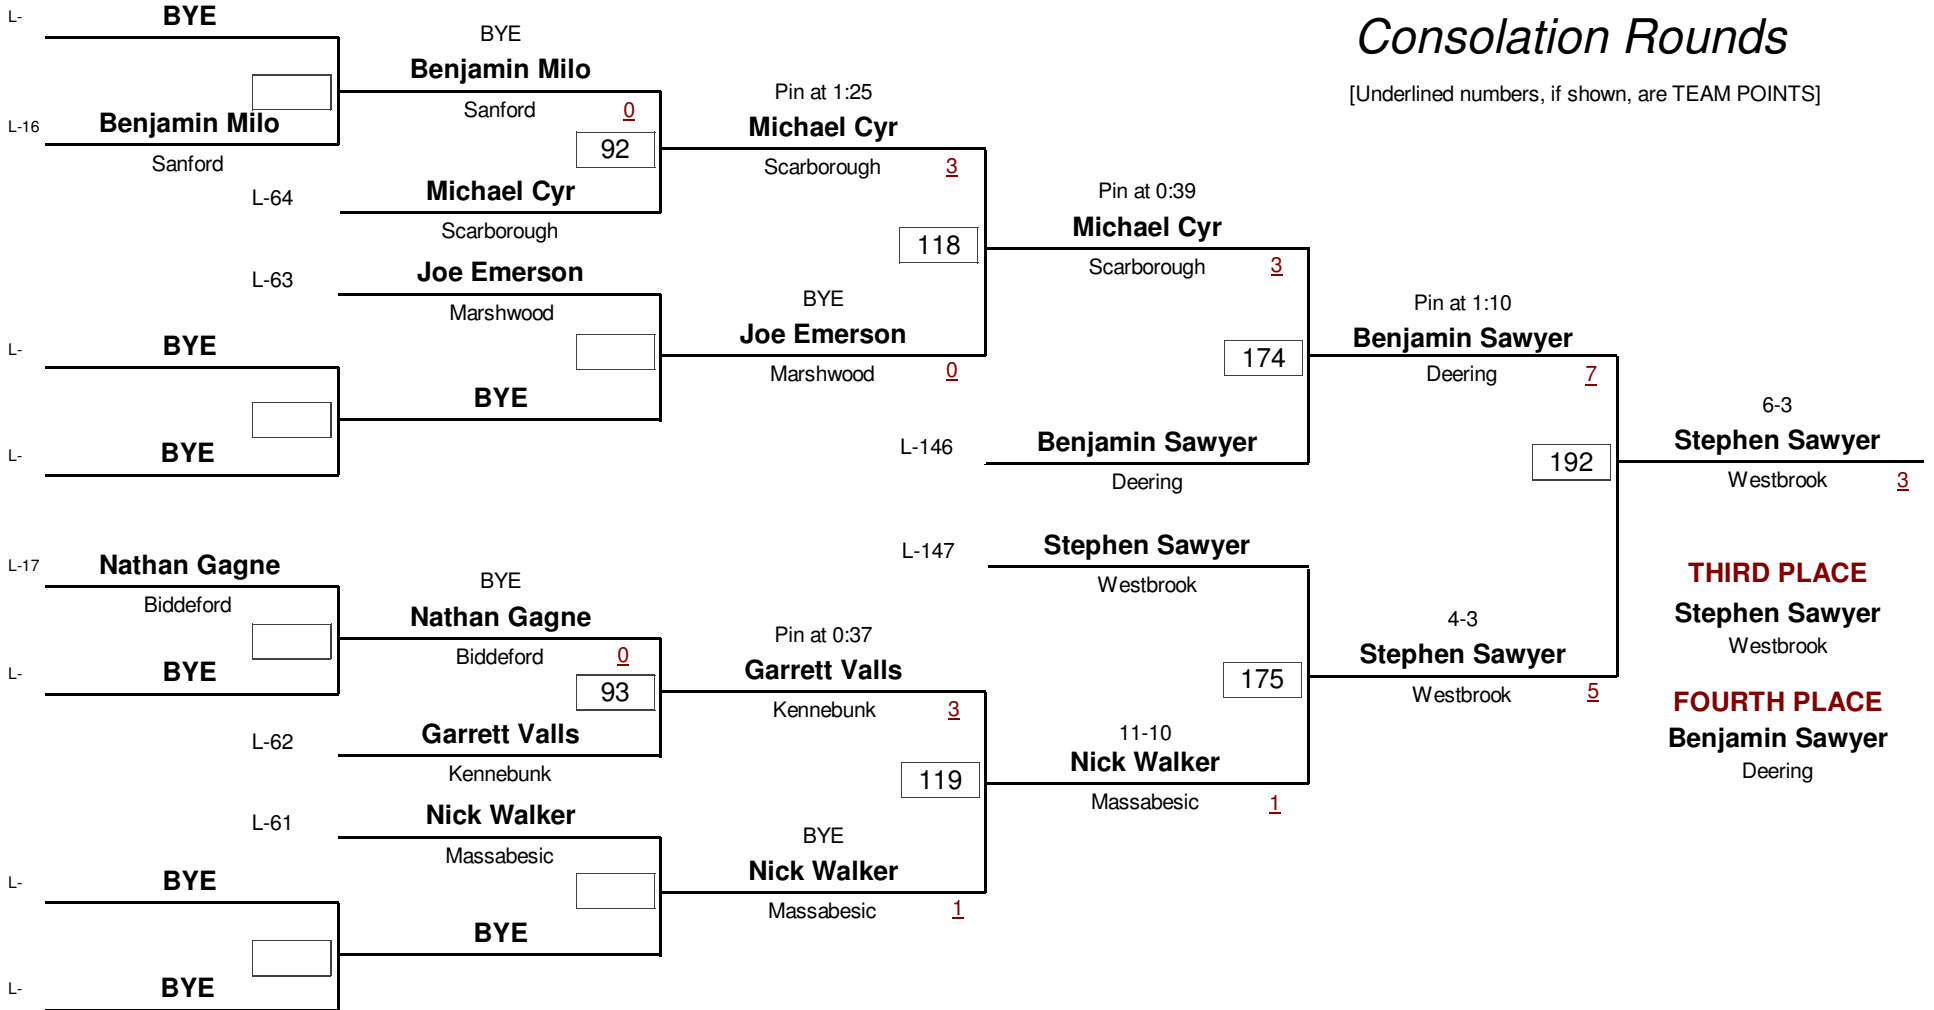

HIGH SCHOOL

DIVISION

171.0

WEIGHT

Class-A West Maine Wrestling Regionals 2009

January 31, 2009

Consolation Rounds

[Underlined numbers, if shown, are TEAM POINTS]