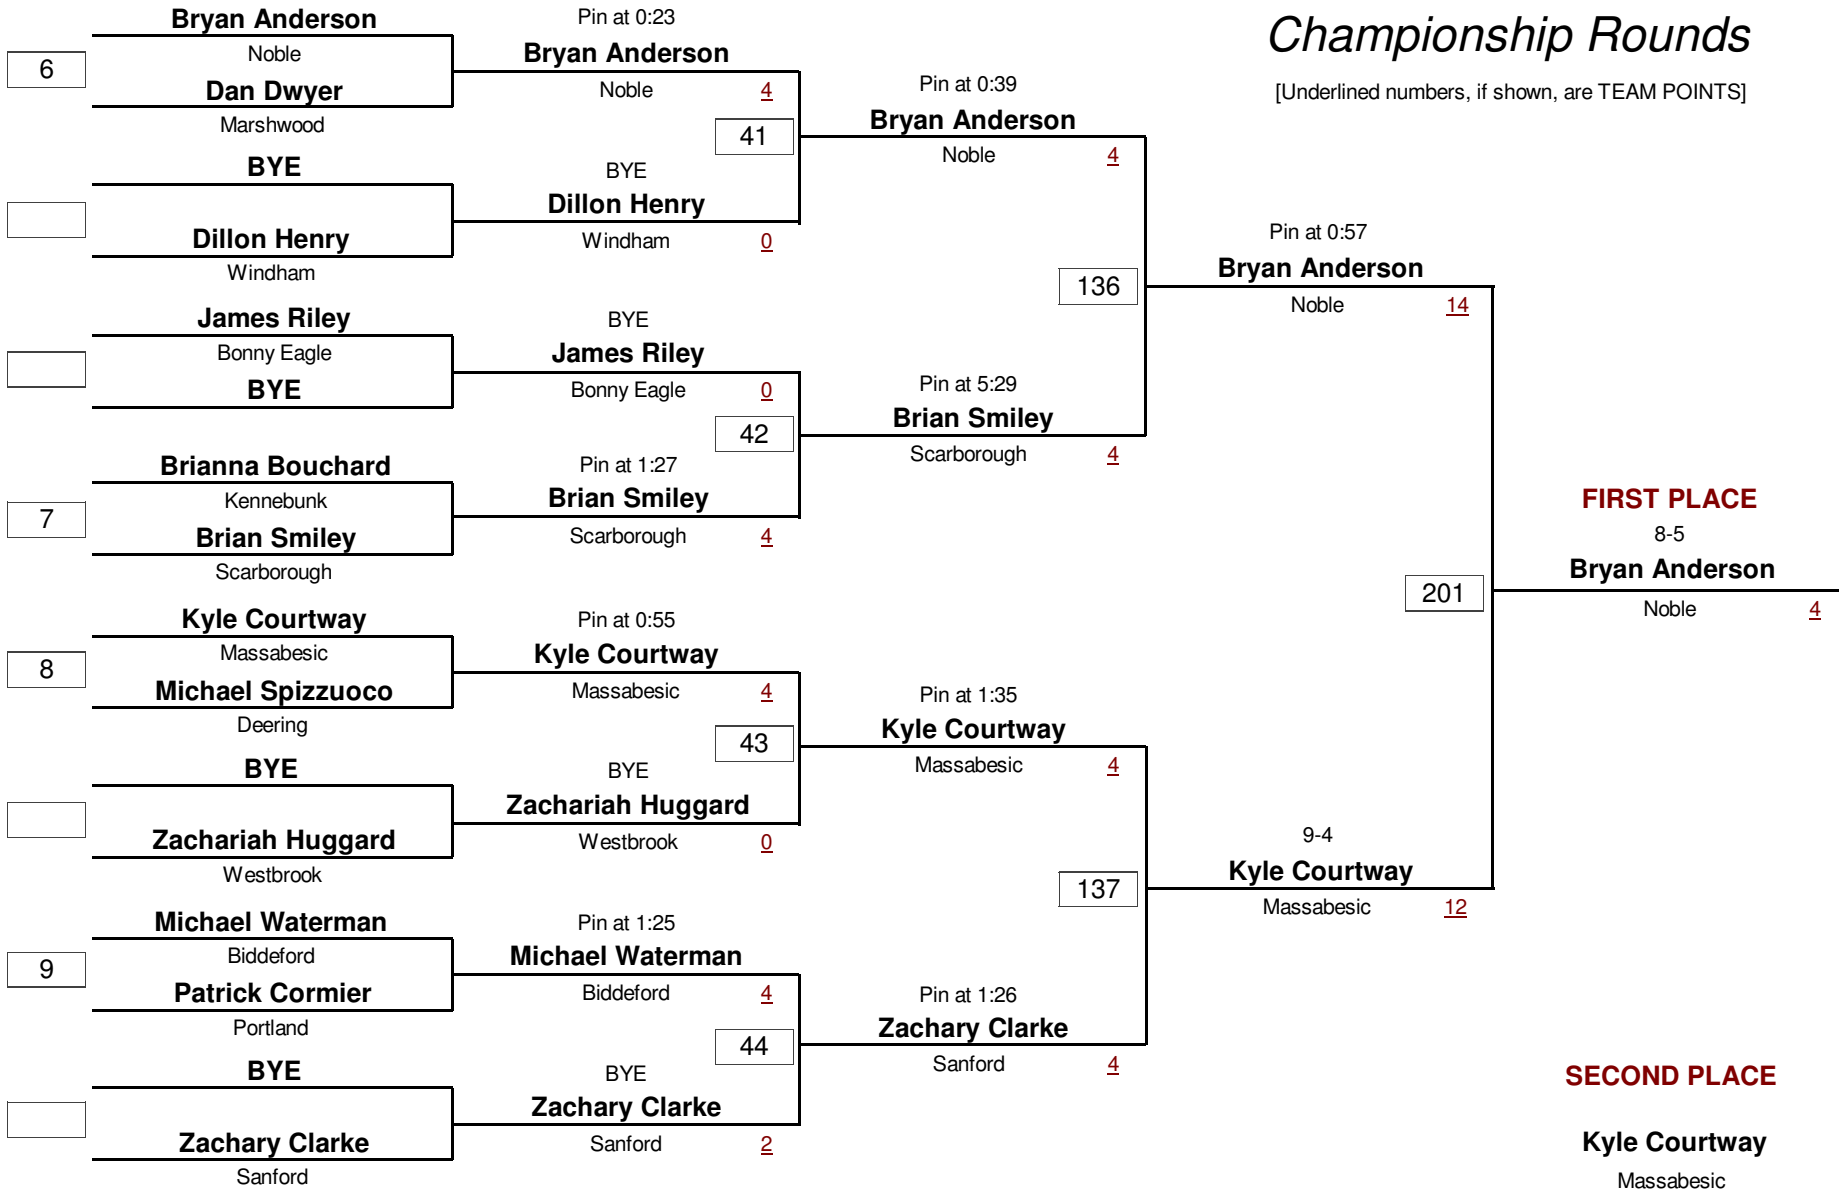

135.0

WEIGHT

Class-A West Maine Wrestling Regionals 2009

January 31, 2009

Championship Rounds

[Underlined numbers, if shown, are TEAM POINTS]

HIGH SCHOOL

DIVISION