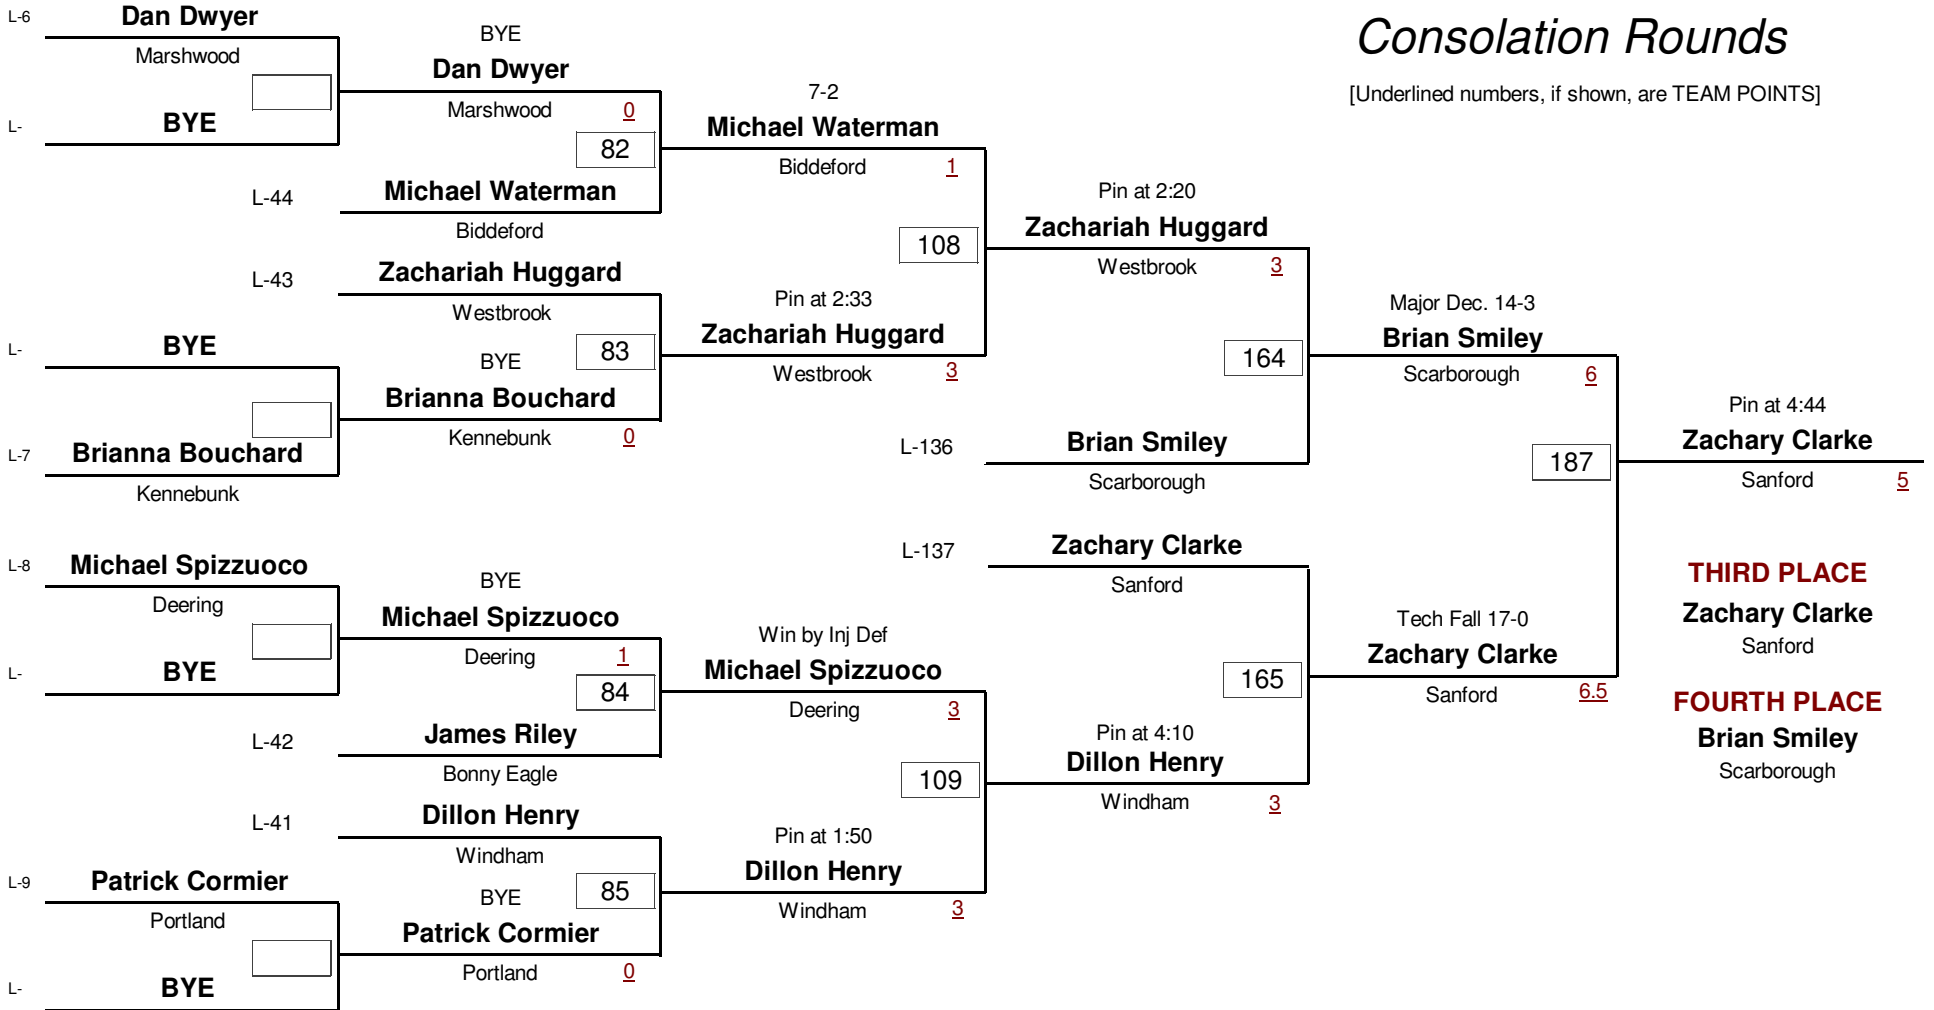

135.0

WEIGHT

Class-A West Maine Wrestling Regionals 2009

January 31, 2009

Consolation Rounds

[Underlined numbers, if shown, are TEAM POINTS]

HIGH SCHOOL

DIVISION