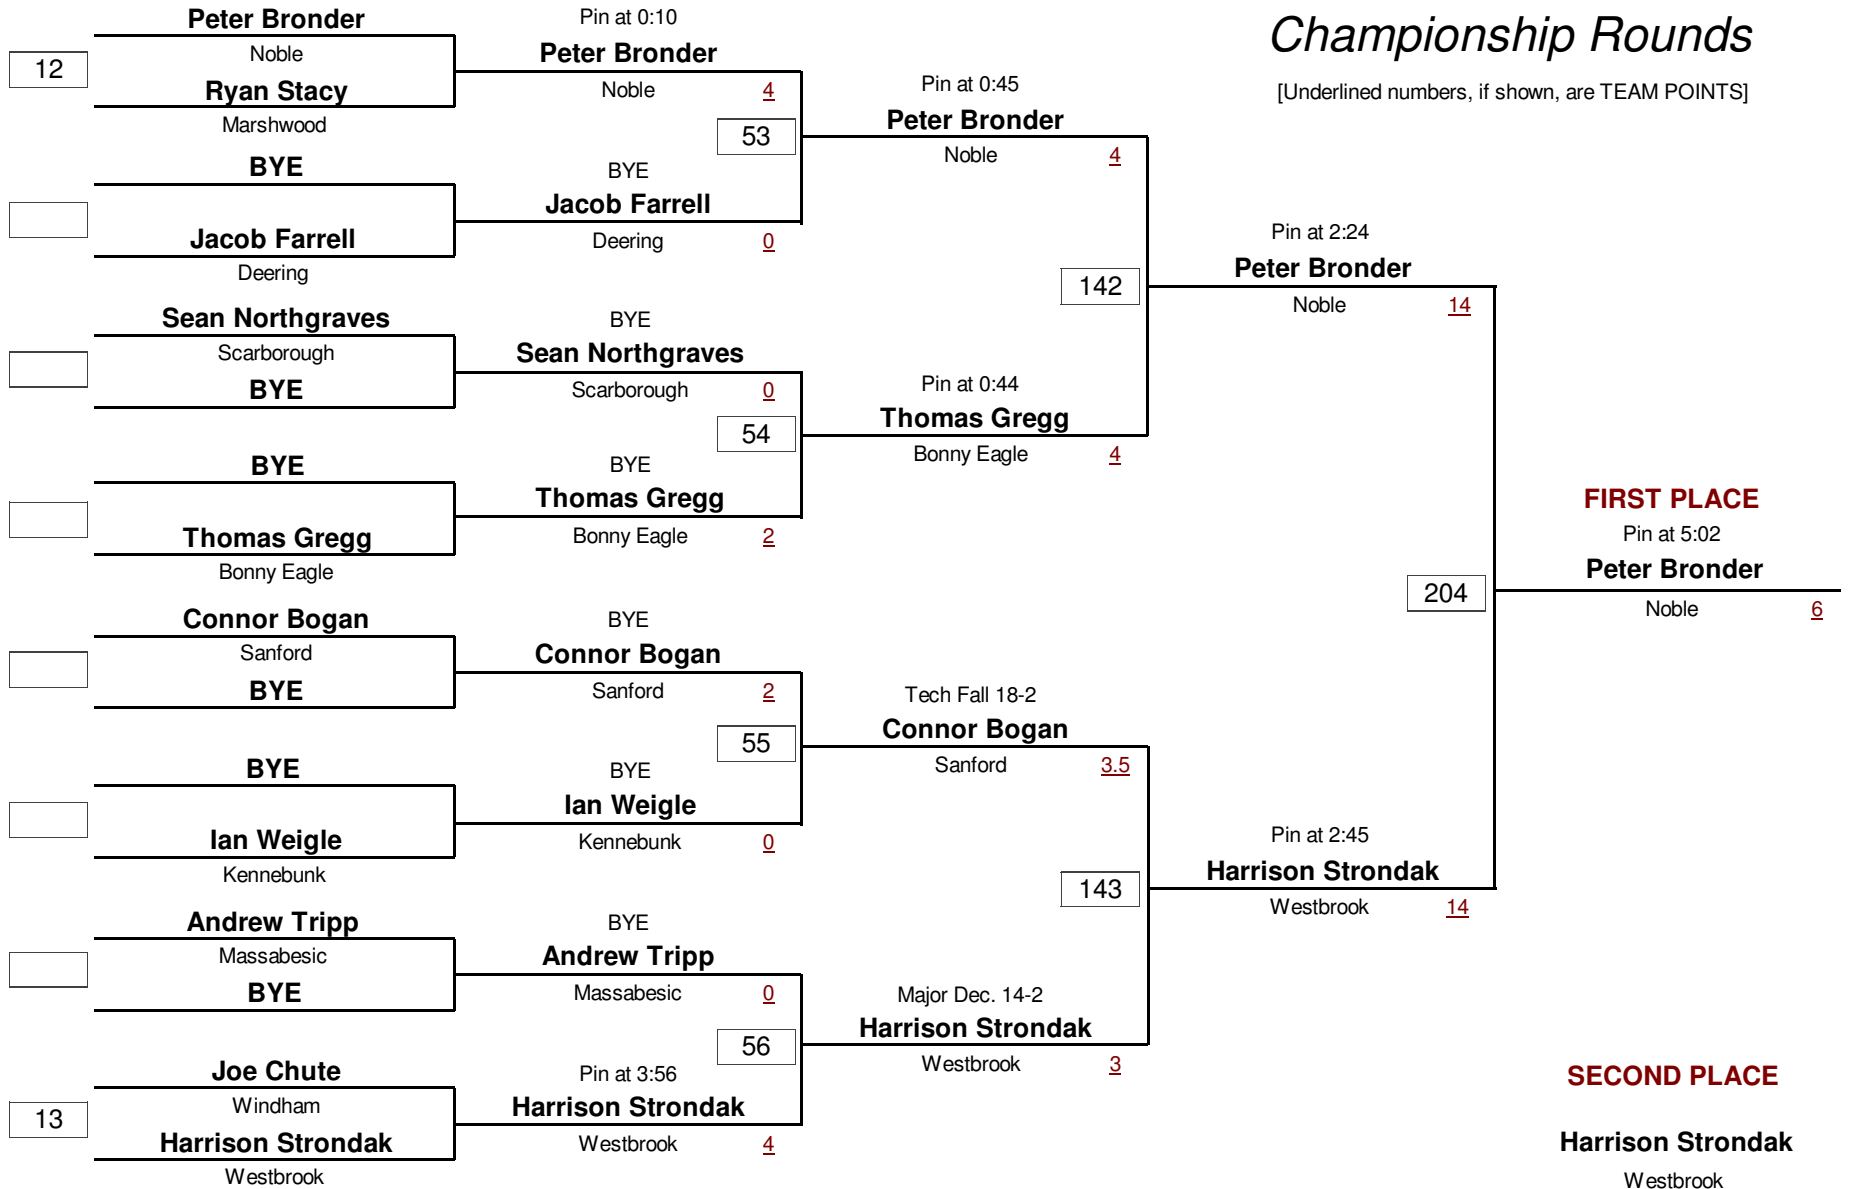

HIGH SCHOOL

DIVISION

152.0

WEIGHT

Class-A West Maine Wrestling Regionals 2009

January 31, 2009