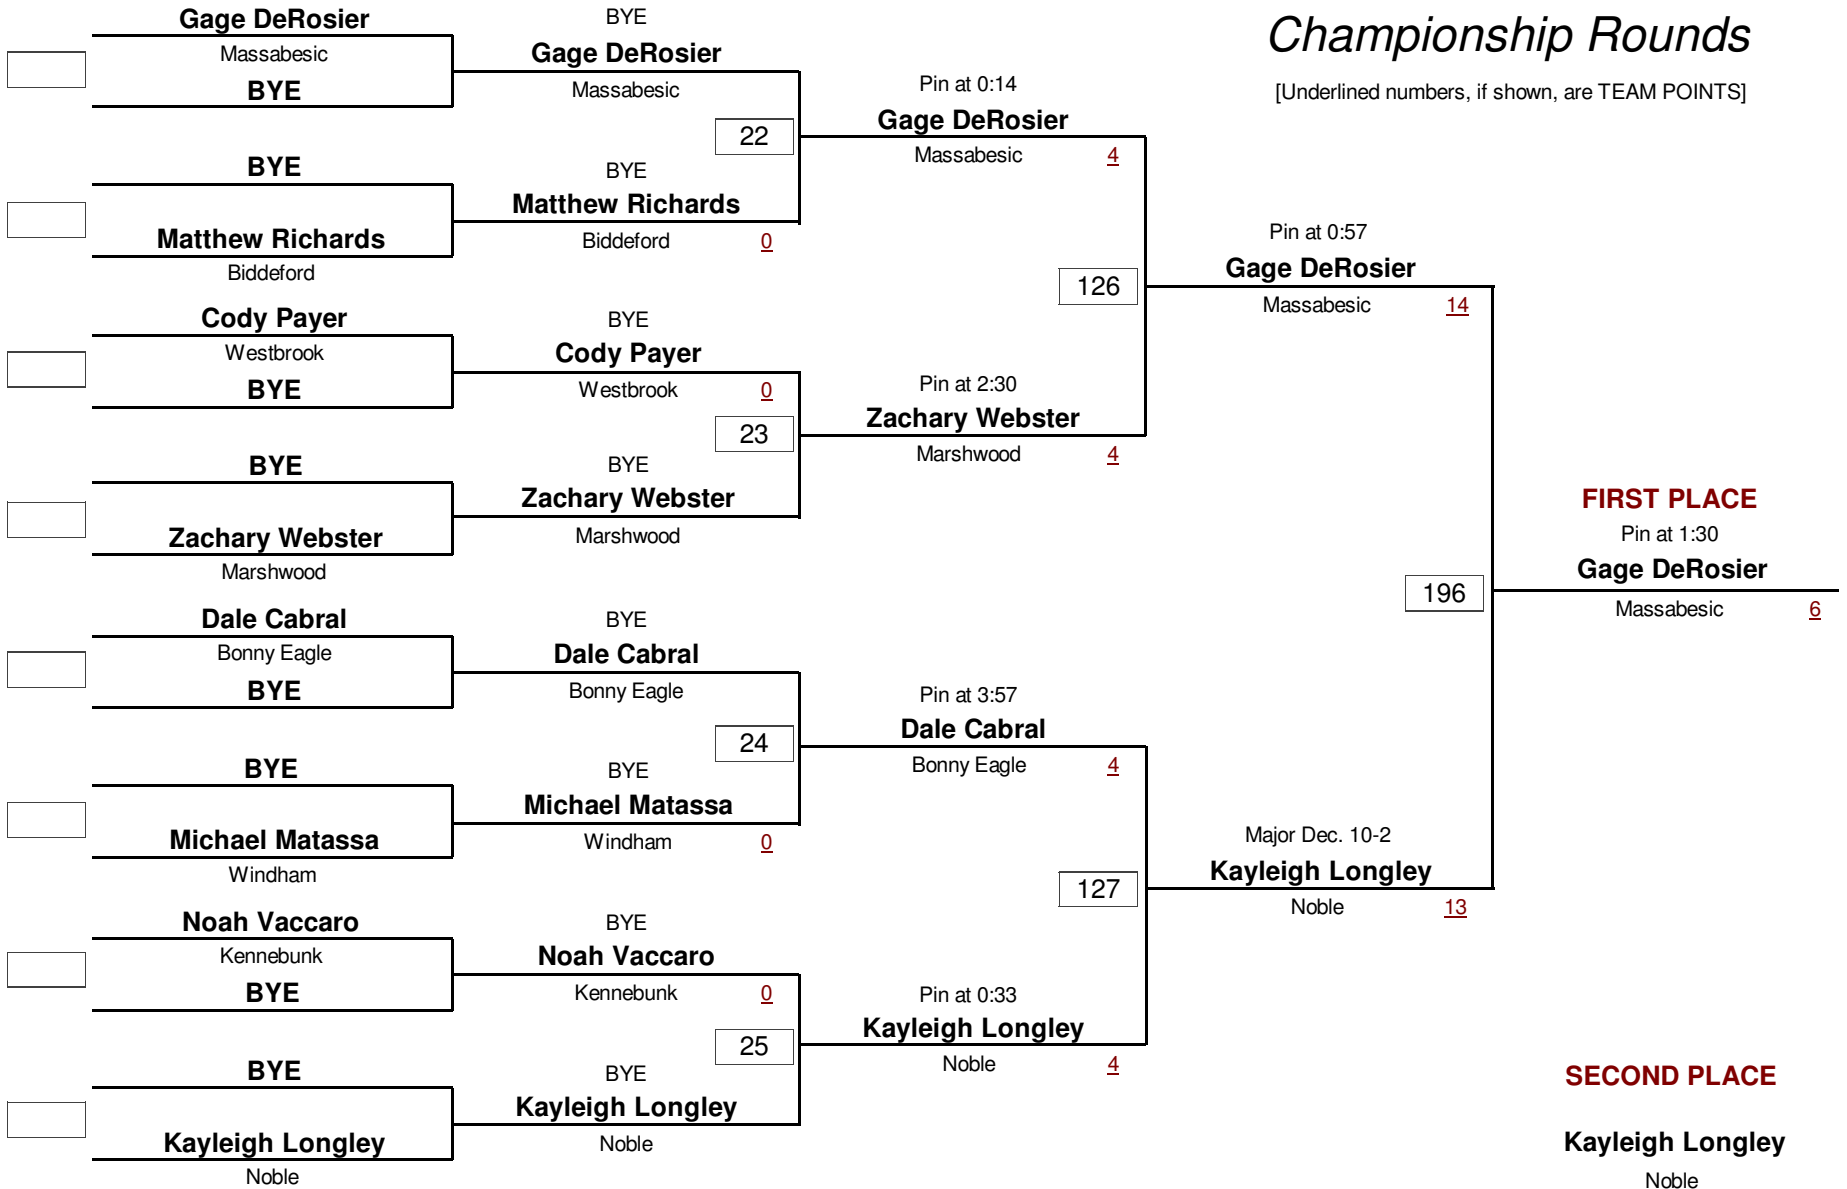

HIGH SCHOOL

DIVISION

103.0

WEIGHT

Class-A West Maine Wrestling Regionals 2009

January 31, 2009

Championship Rounds

[Underlined numbers, if shown, are TEAM POINTS]