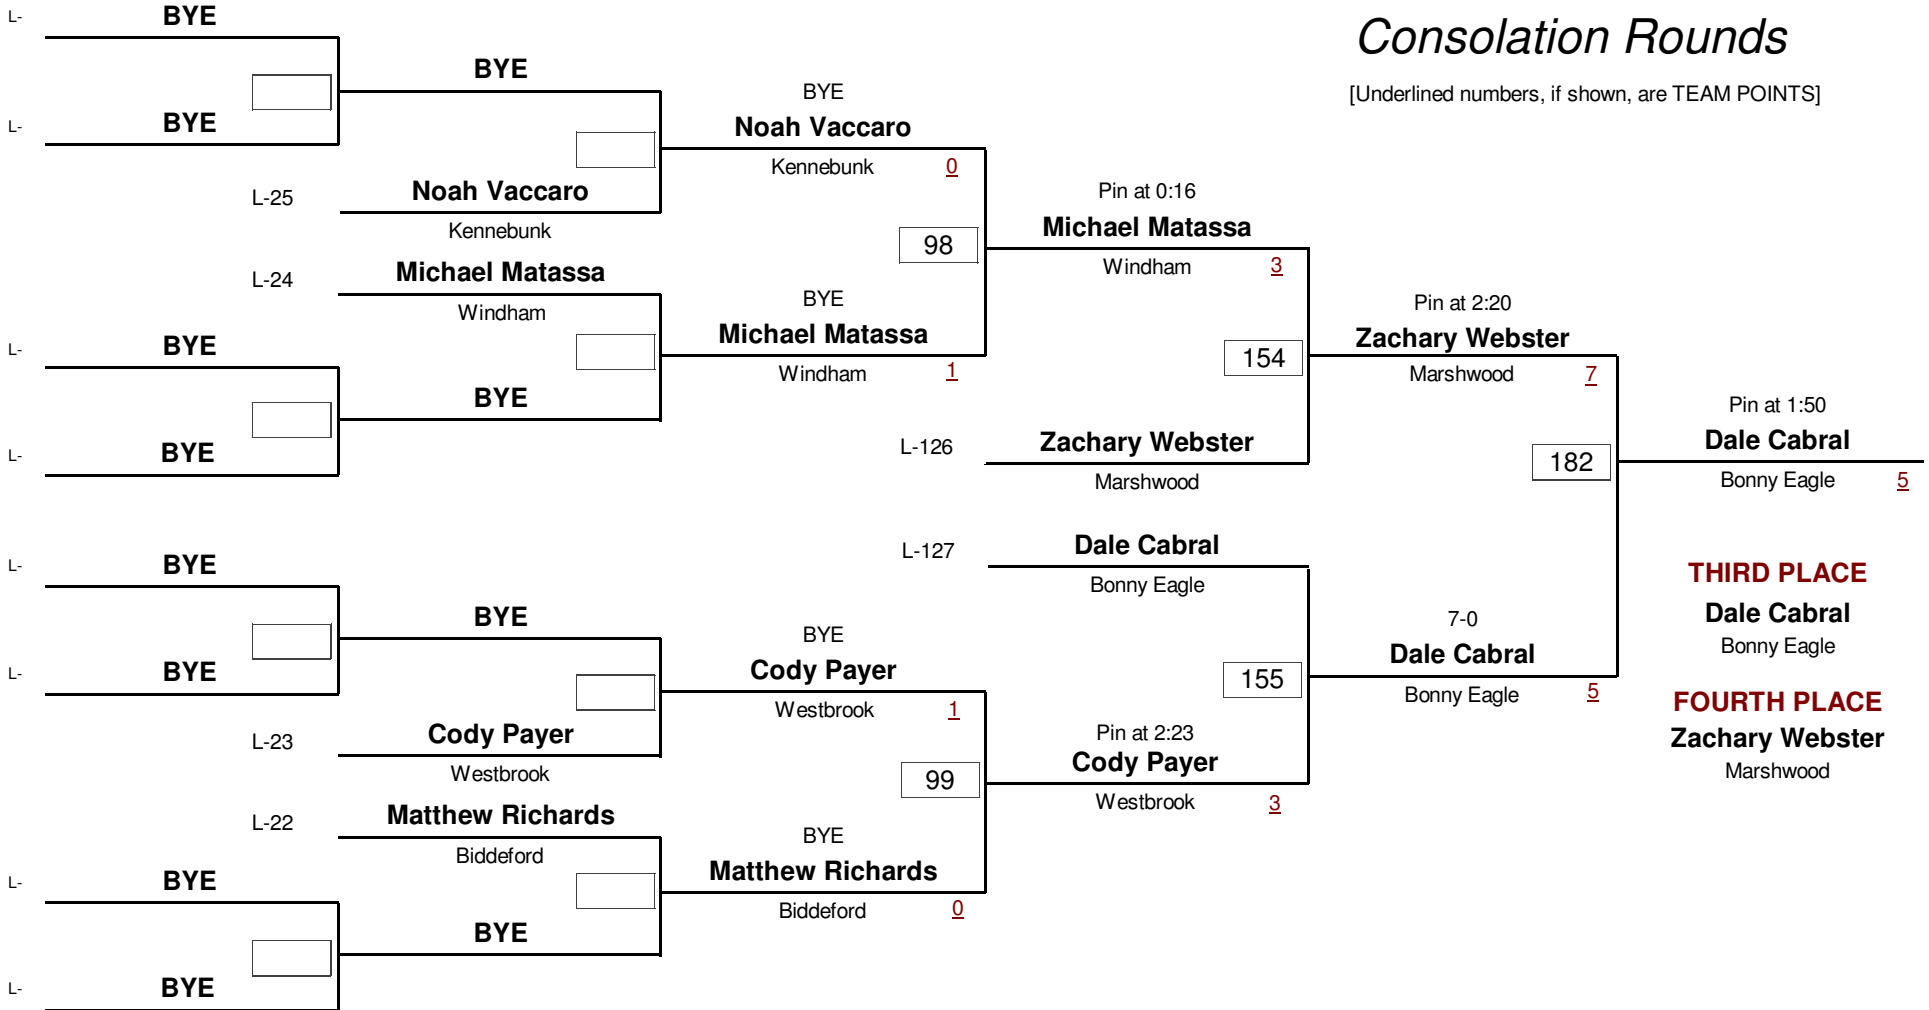

HIGH SCHOOL

DIVISION

103.0

WEIGHT

Class-A West Maine Wrestling Regionals 2009

January 31, 2009

Consolation Rounds

[Underlined numbers, if shown, are TEAM POINTS]