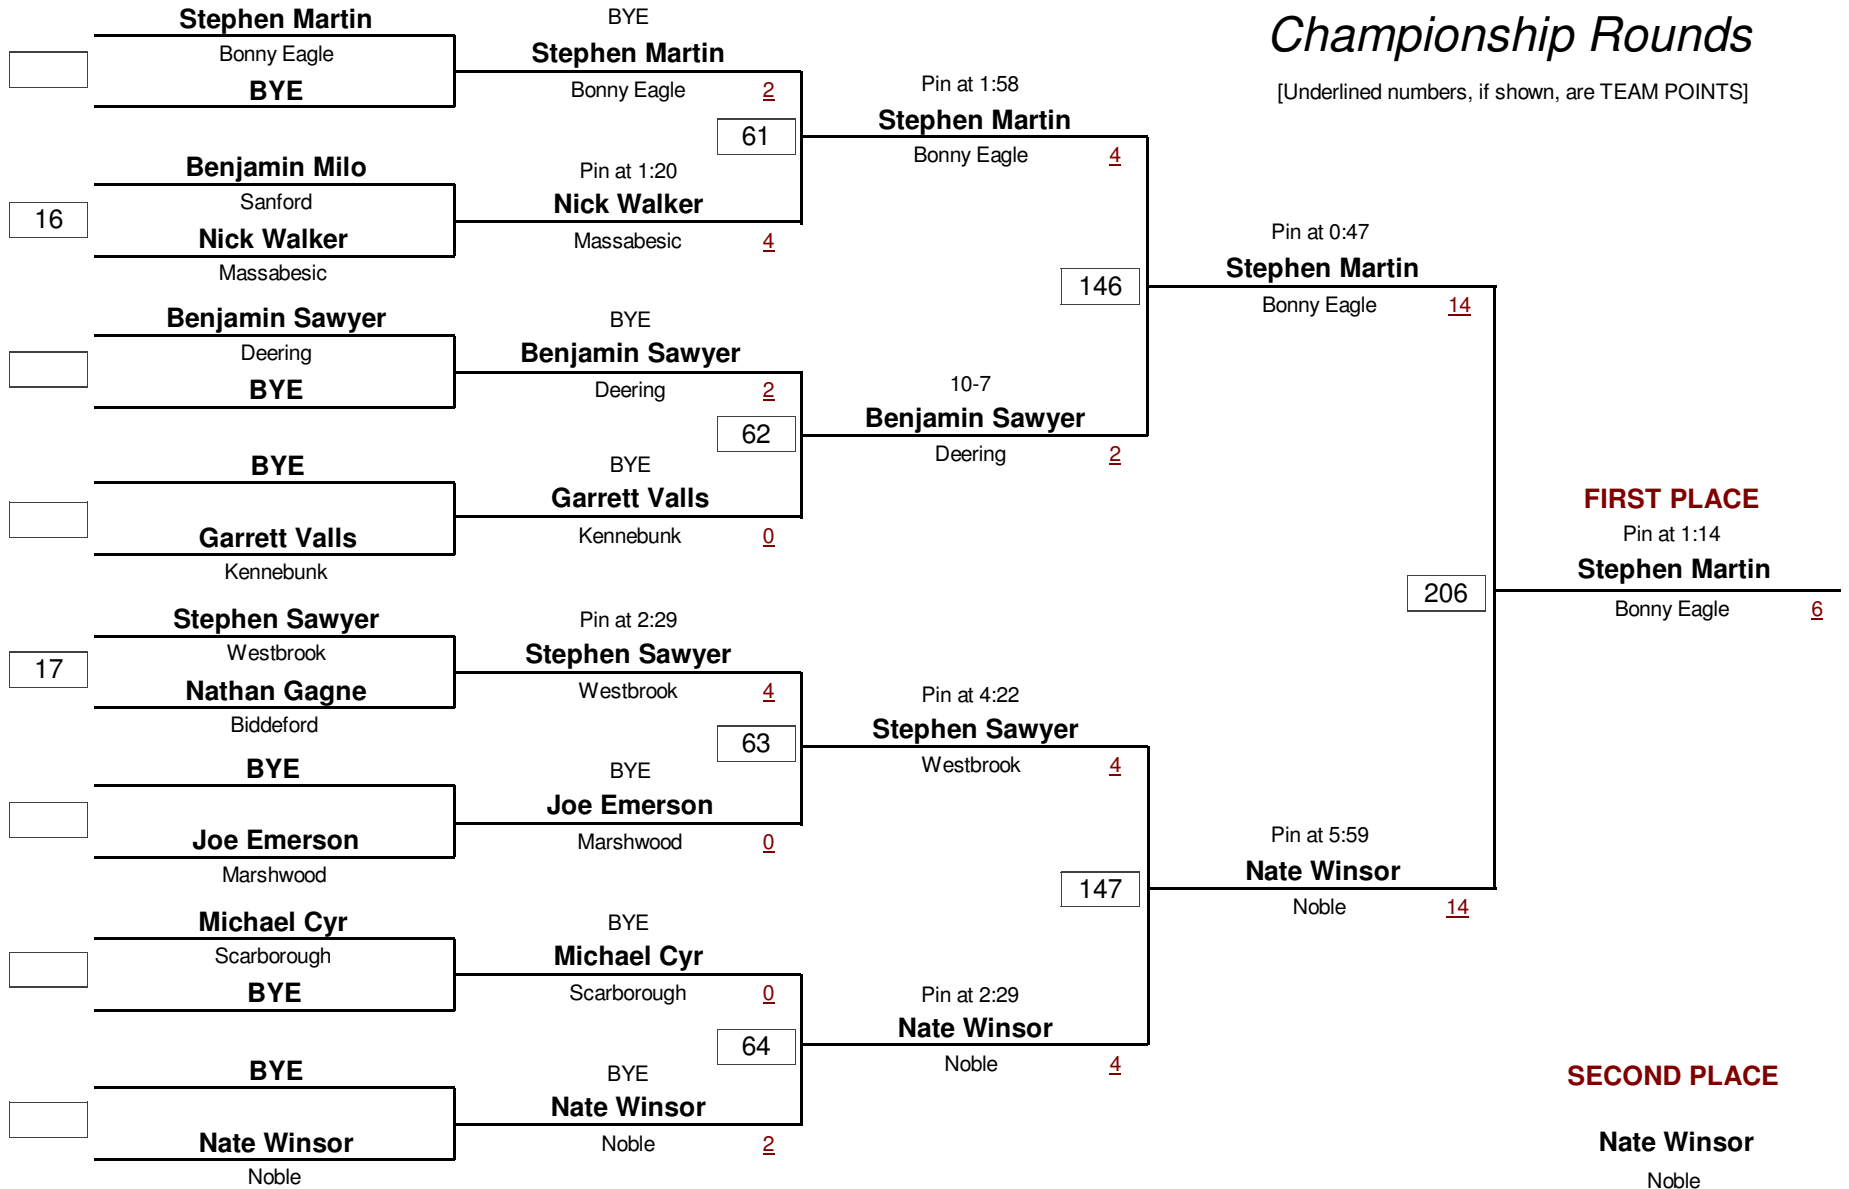

HIGH SCHOOL

DIVISION

171.0

WEIGHT

Class-A West Maine Wrestling Regionals 2009

January 31, 2009

Championship Rounds

[Underlined numbers, if shown, are TEAM POINTS]