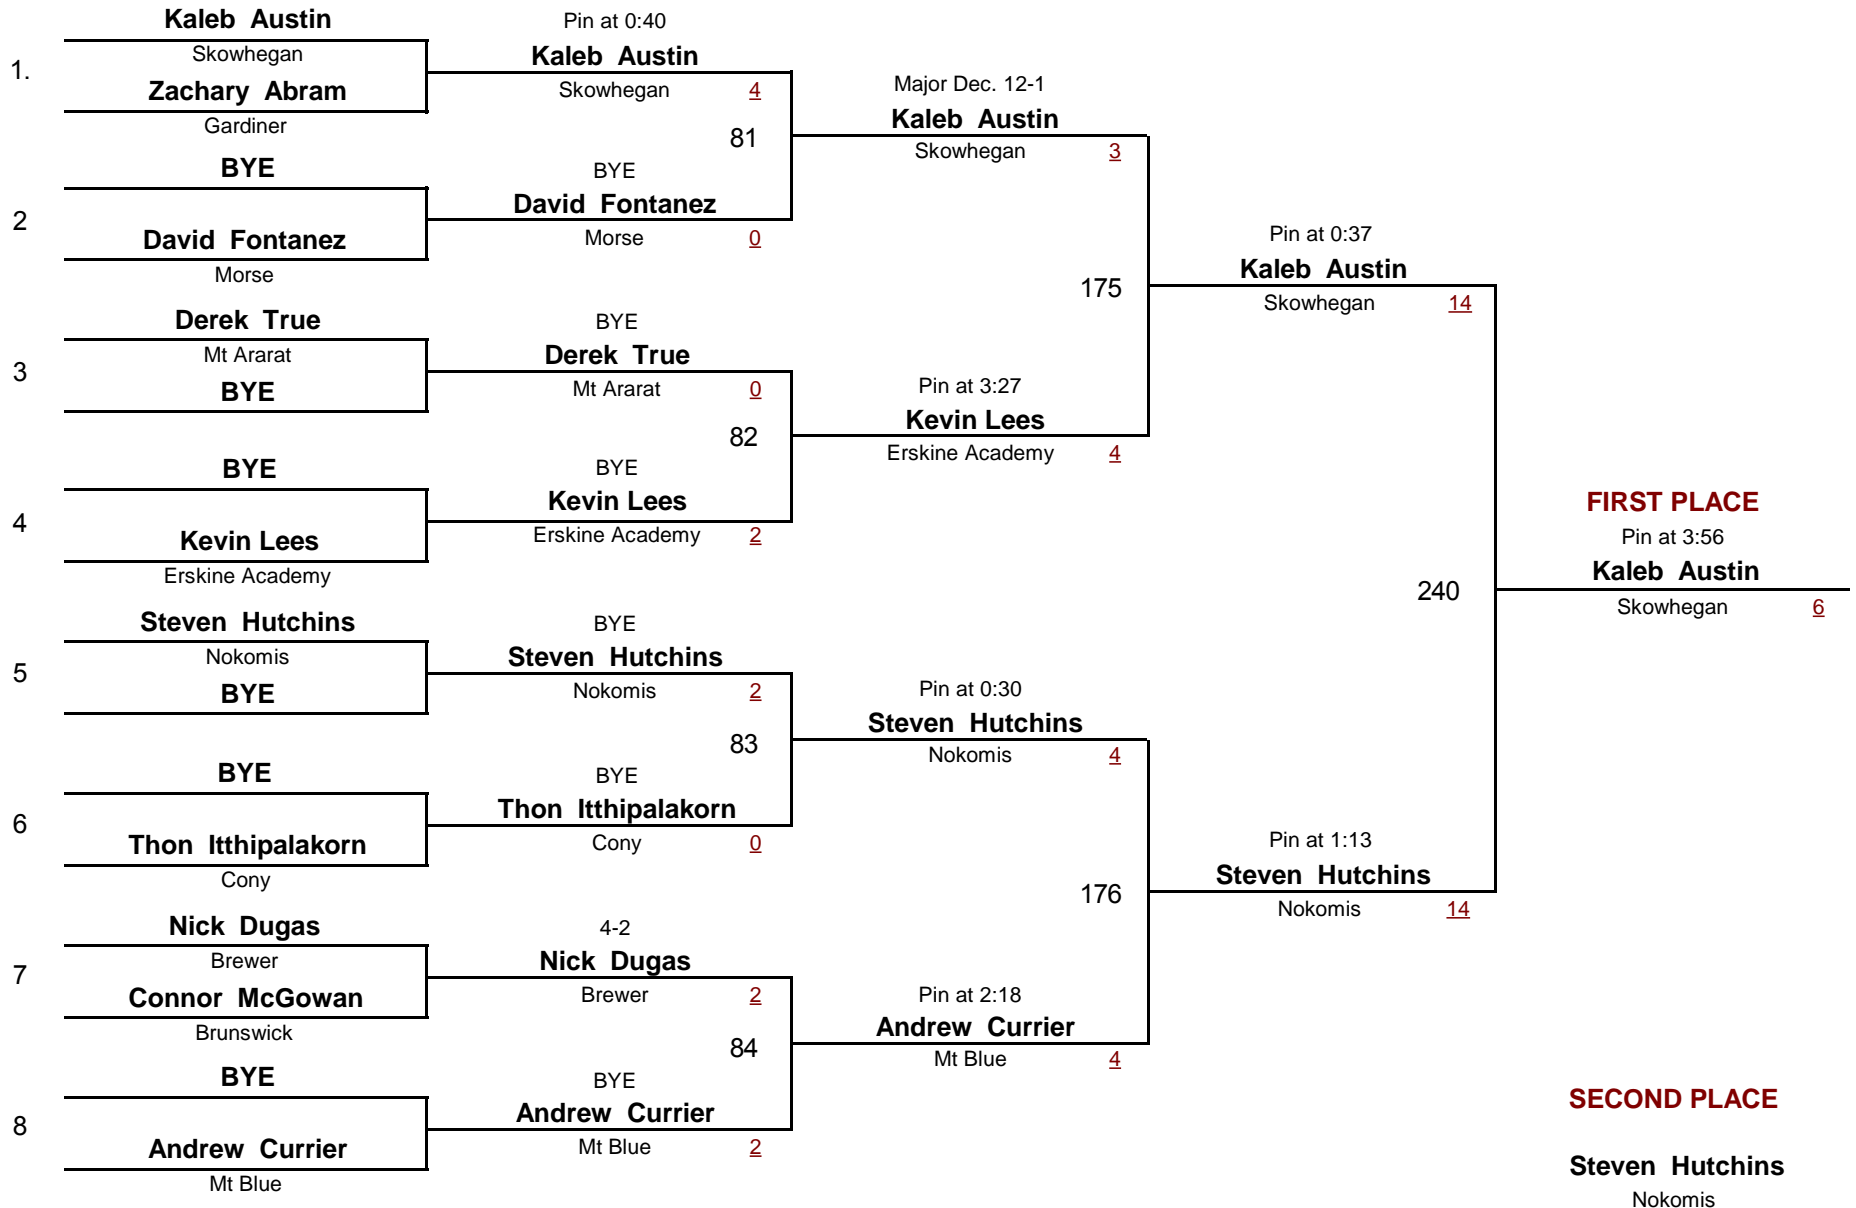

135
WEIGHT

2009 Eastern Class A Regional Tourney

January 31, 2009

Championship Rounds

A
DIVISION

135
WEIGHT

2009 Eastern Class A Regional Tourney

January 31, 2009