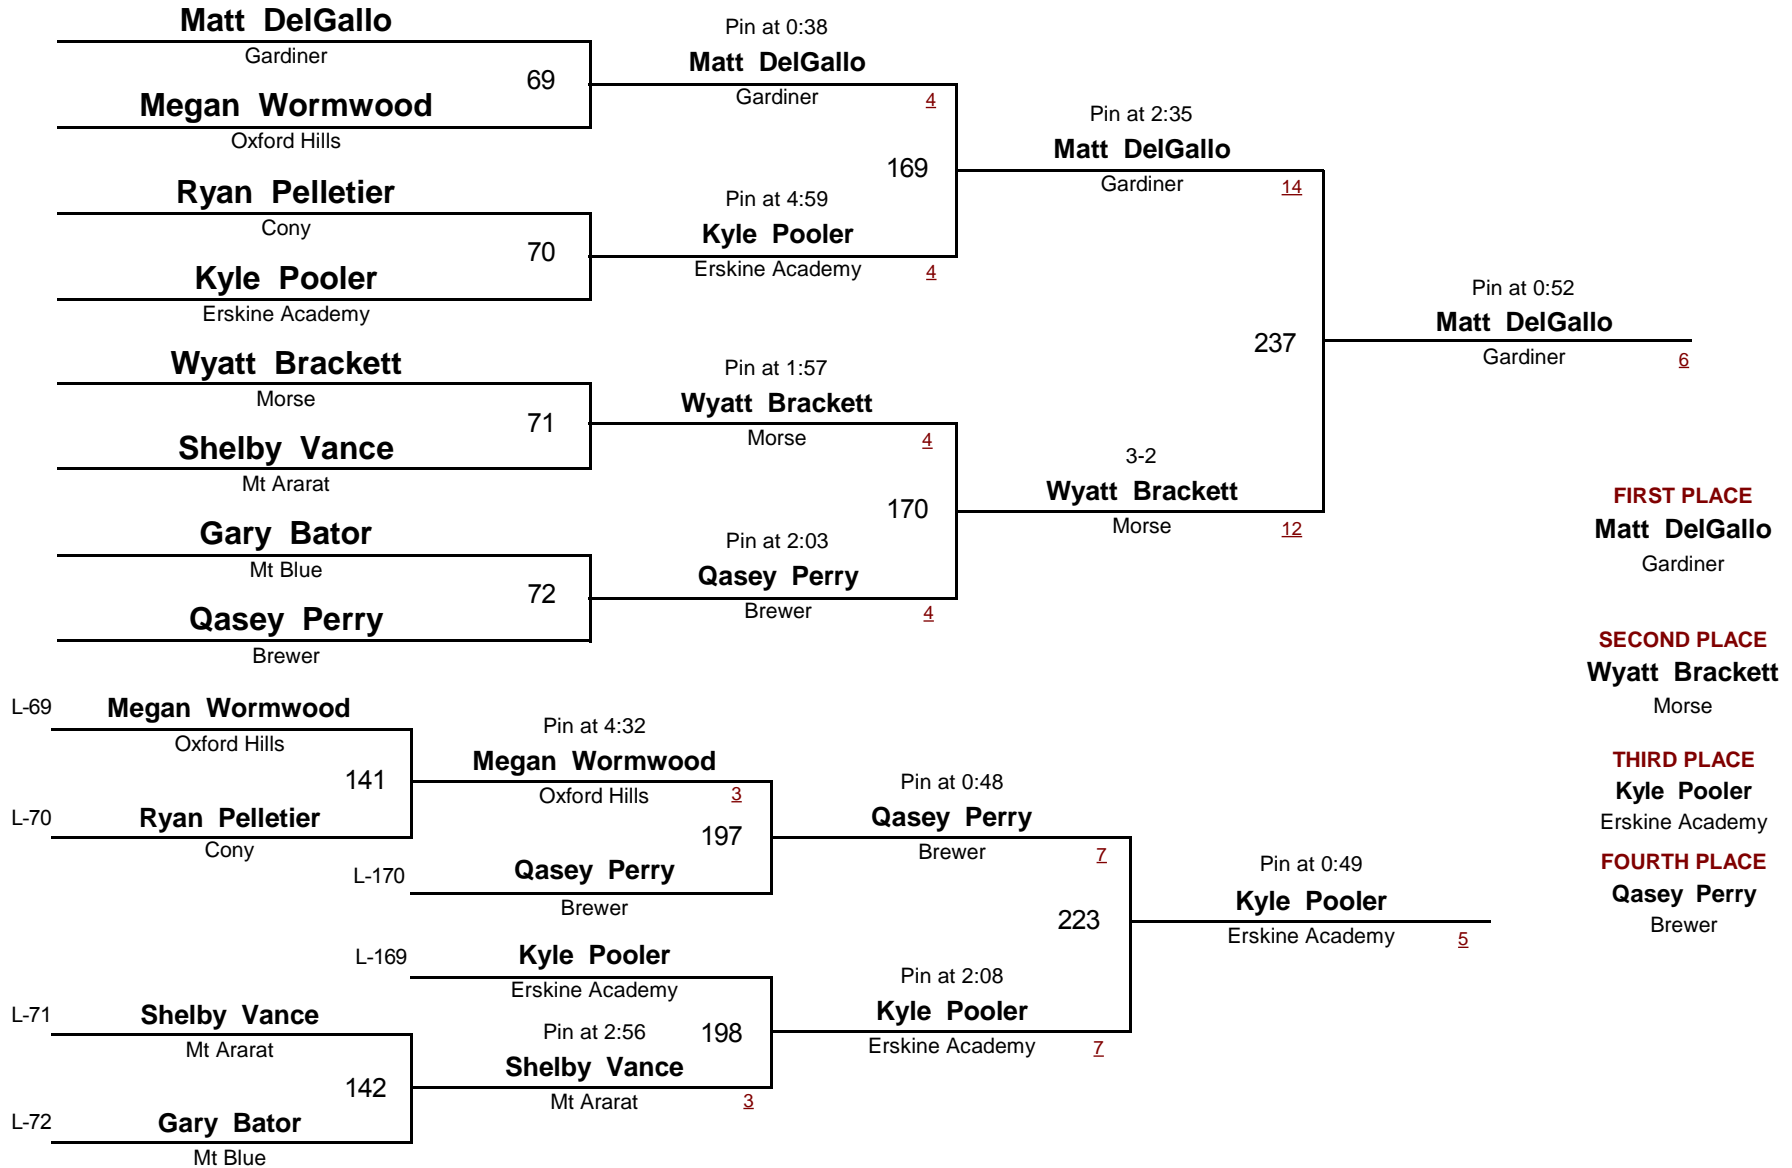

A **119**
DIVISION WEIGHT

2009 Eastern Class A Regional Tourney

January 31, 2009