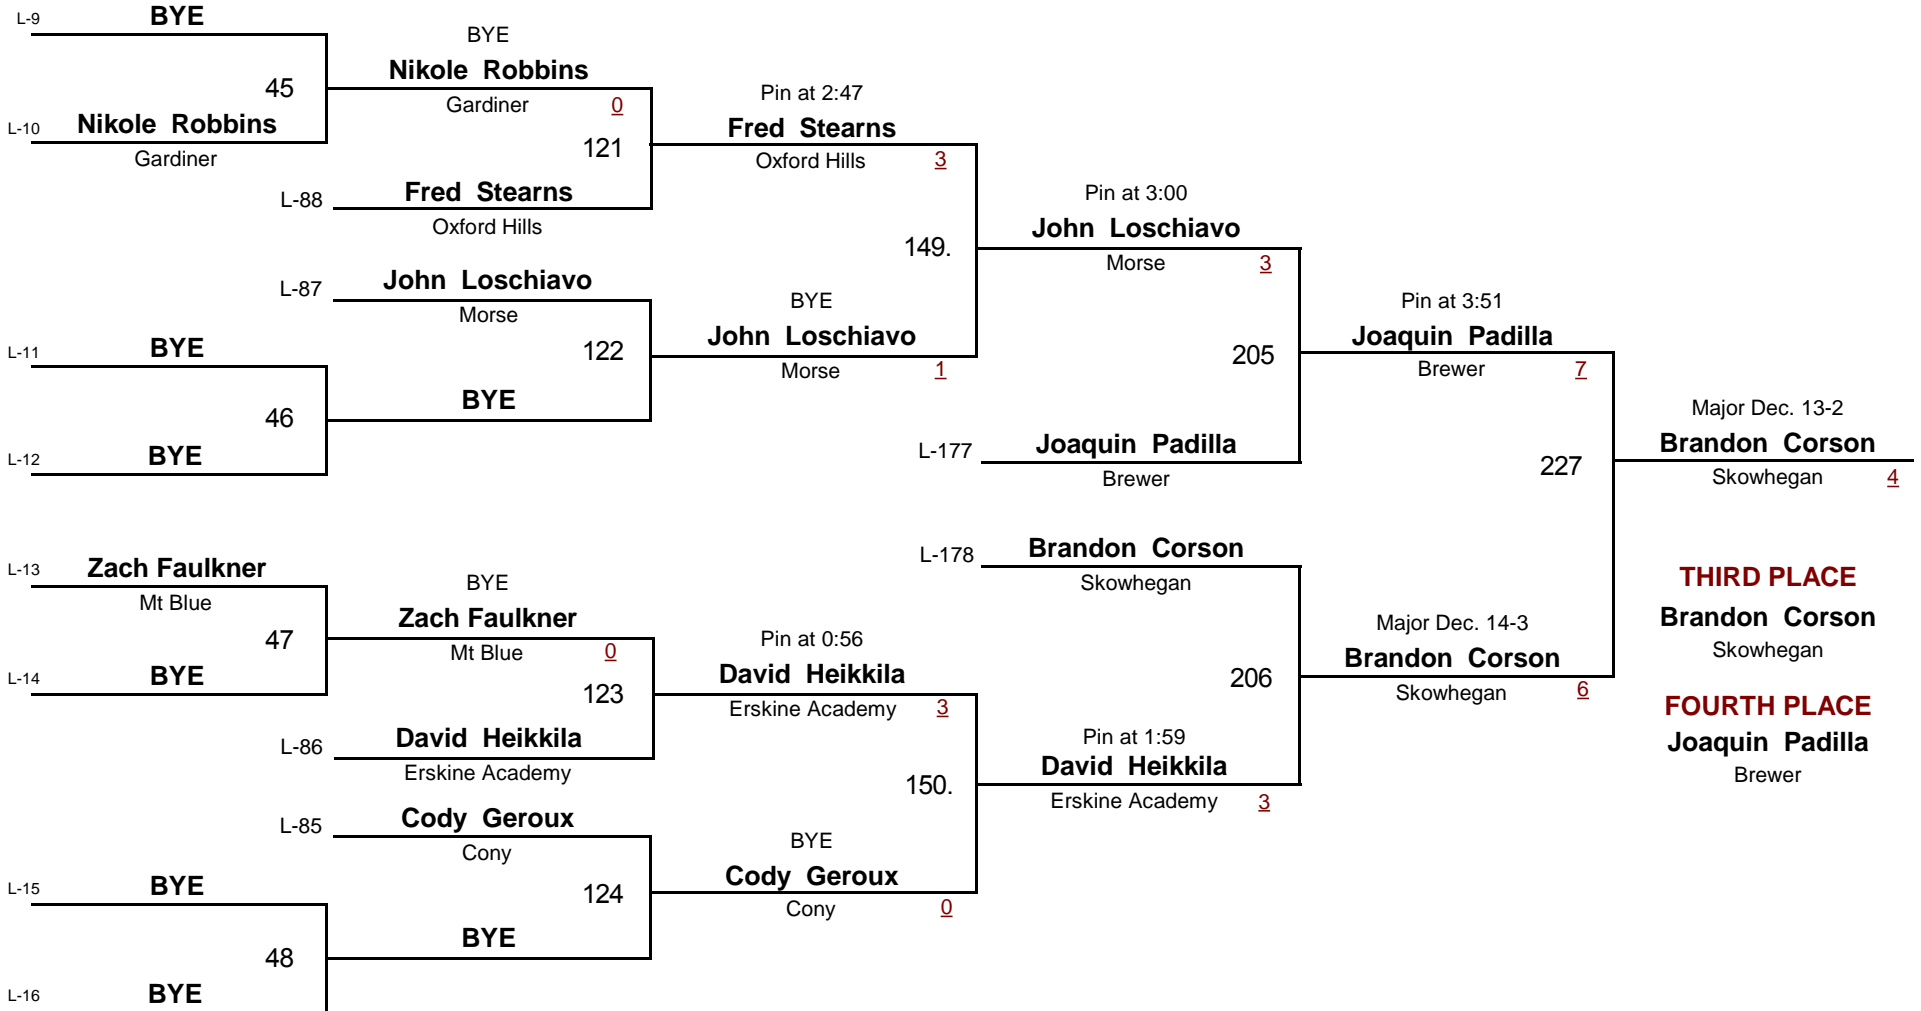

A
DIVISION

140
WEIGHT

2009 Eastern Class A Regional Tourney

January 31, 2009

Consolation Rounds