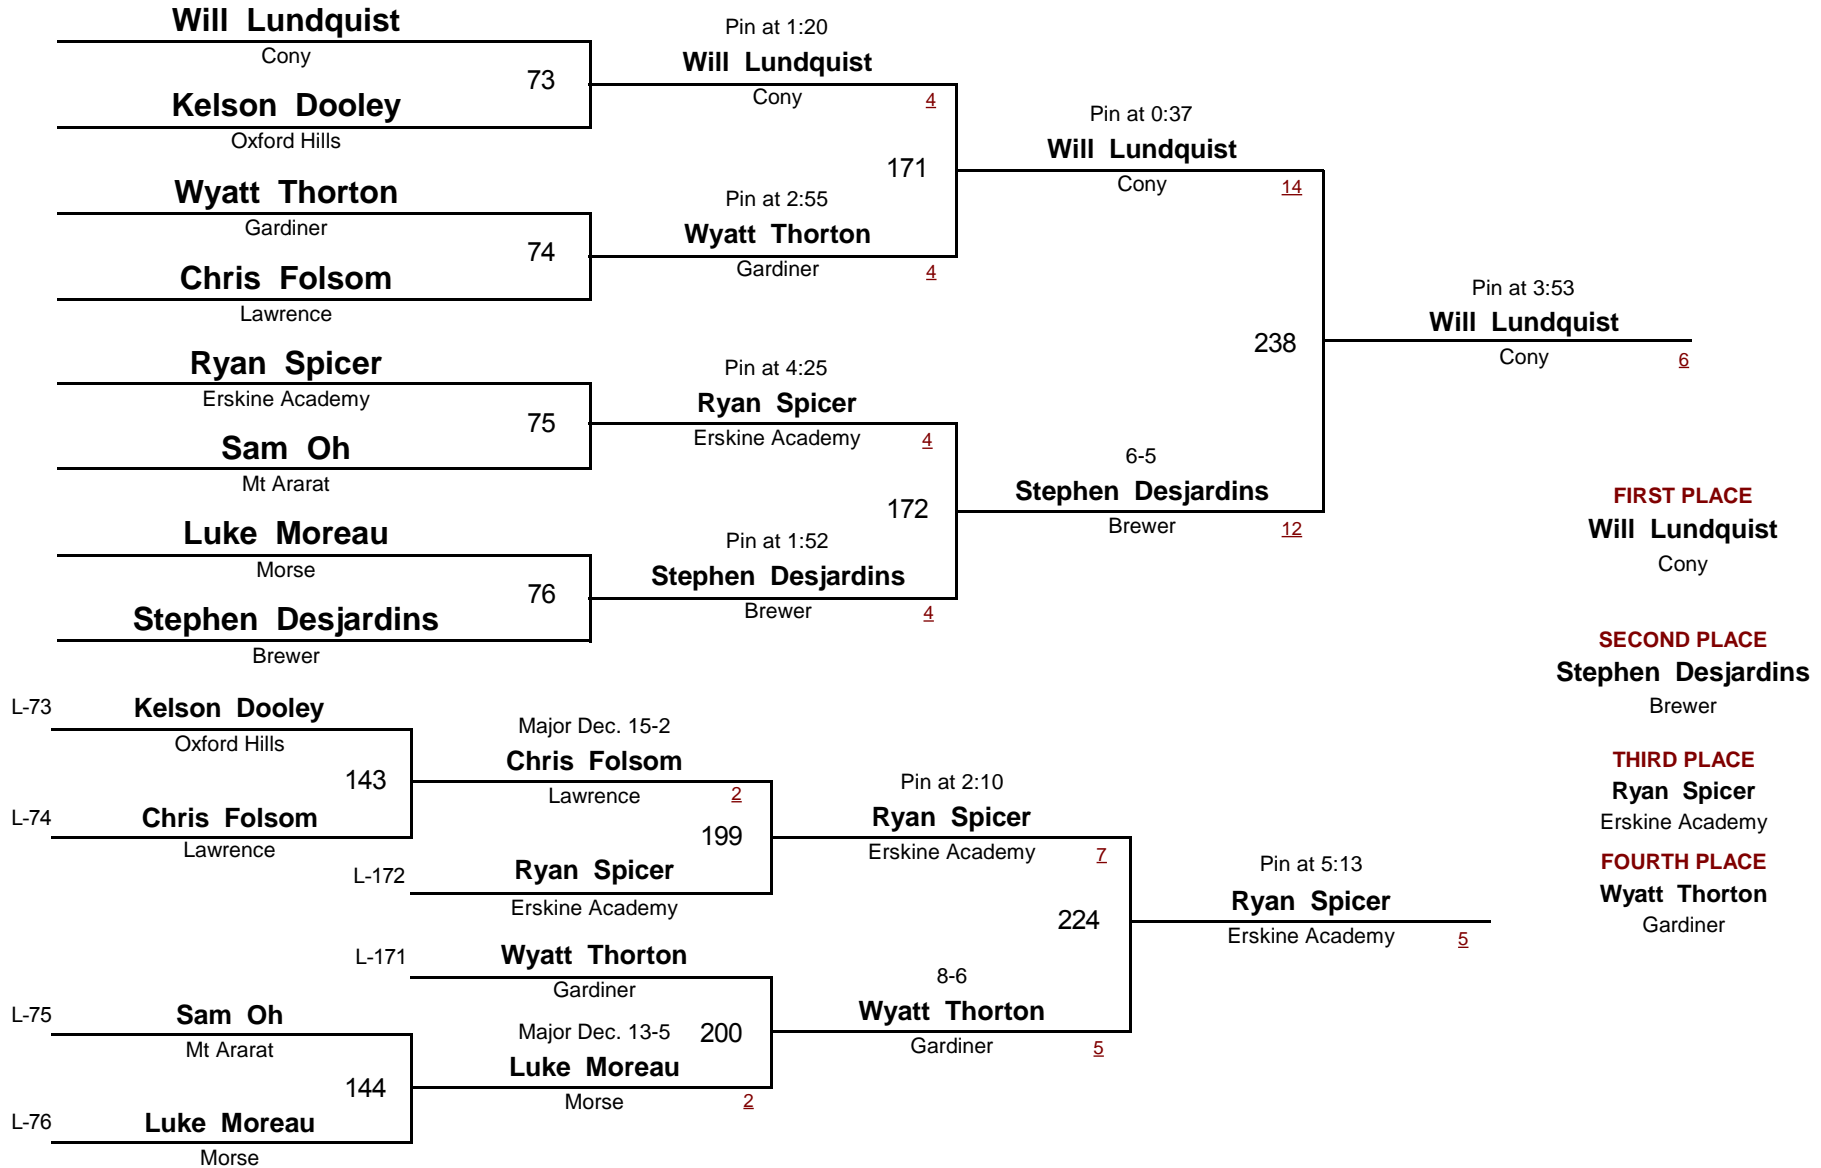

A **125**
DIVISION WEIGHT

2009 Eastern Class A Regional Tourney

January 31, 2009