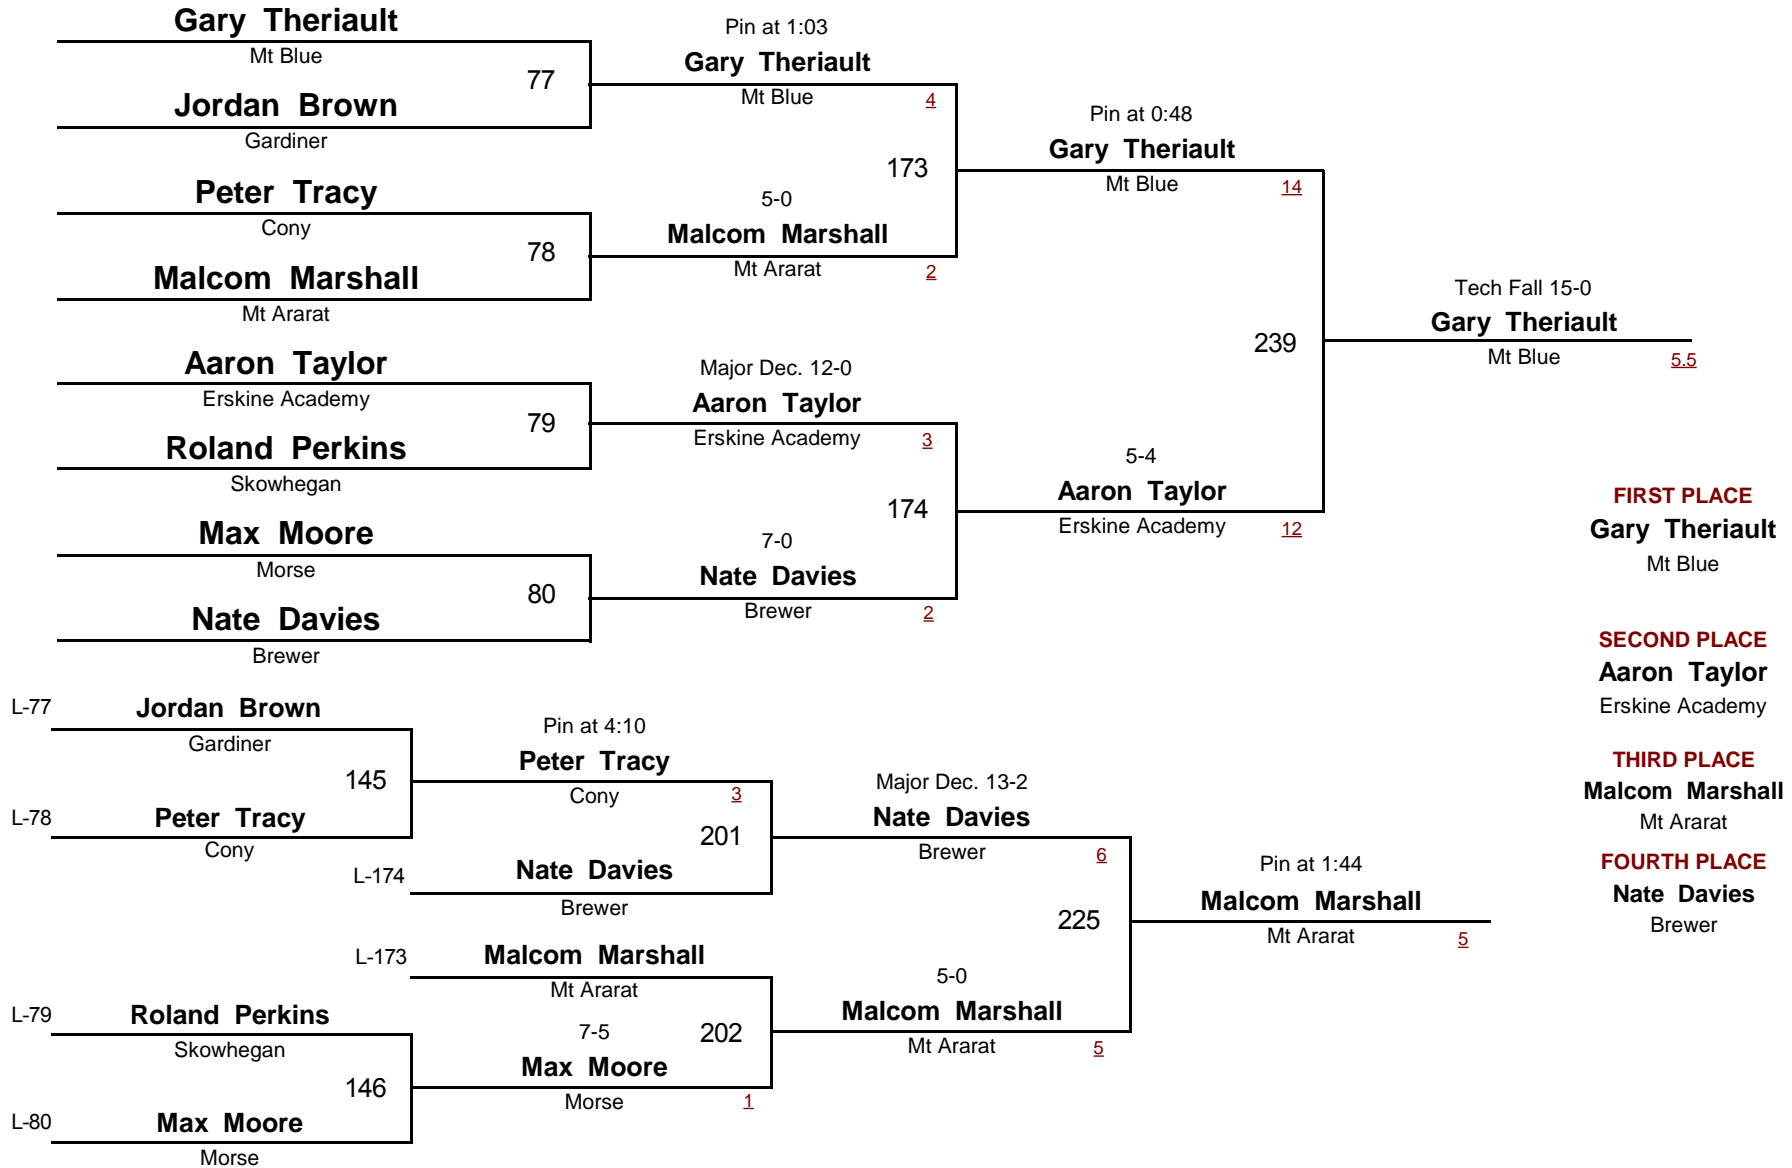

A **130**
DIVISION WEIGHT

2009 Eastern Class A Regional Tourney

January 31, 2009