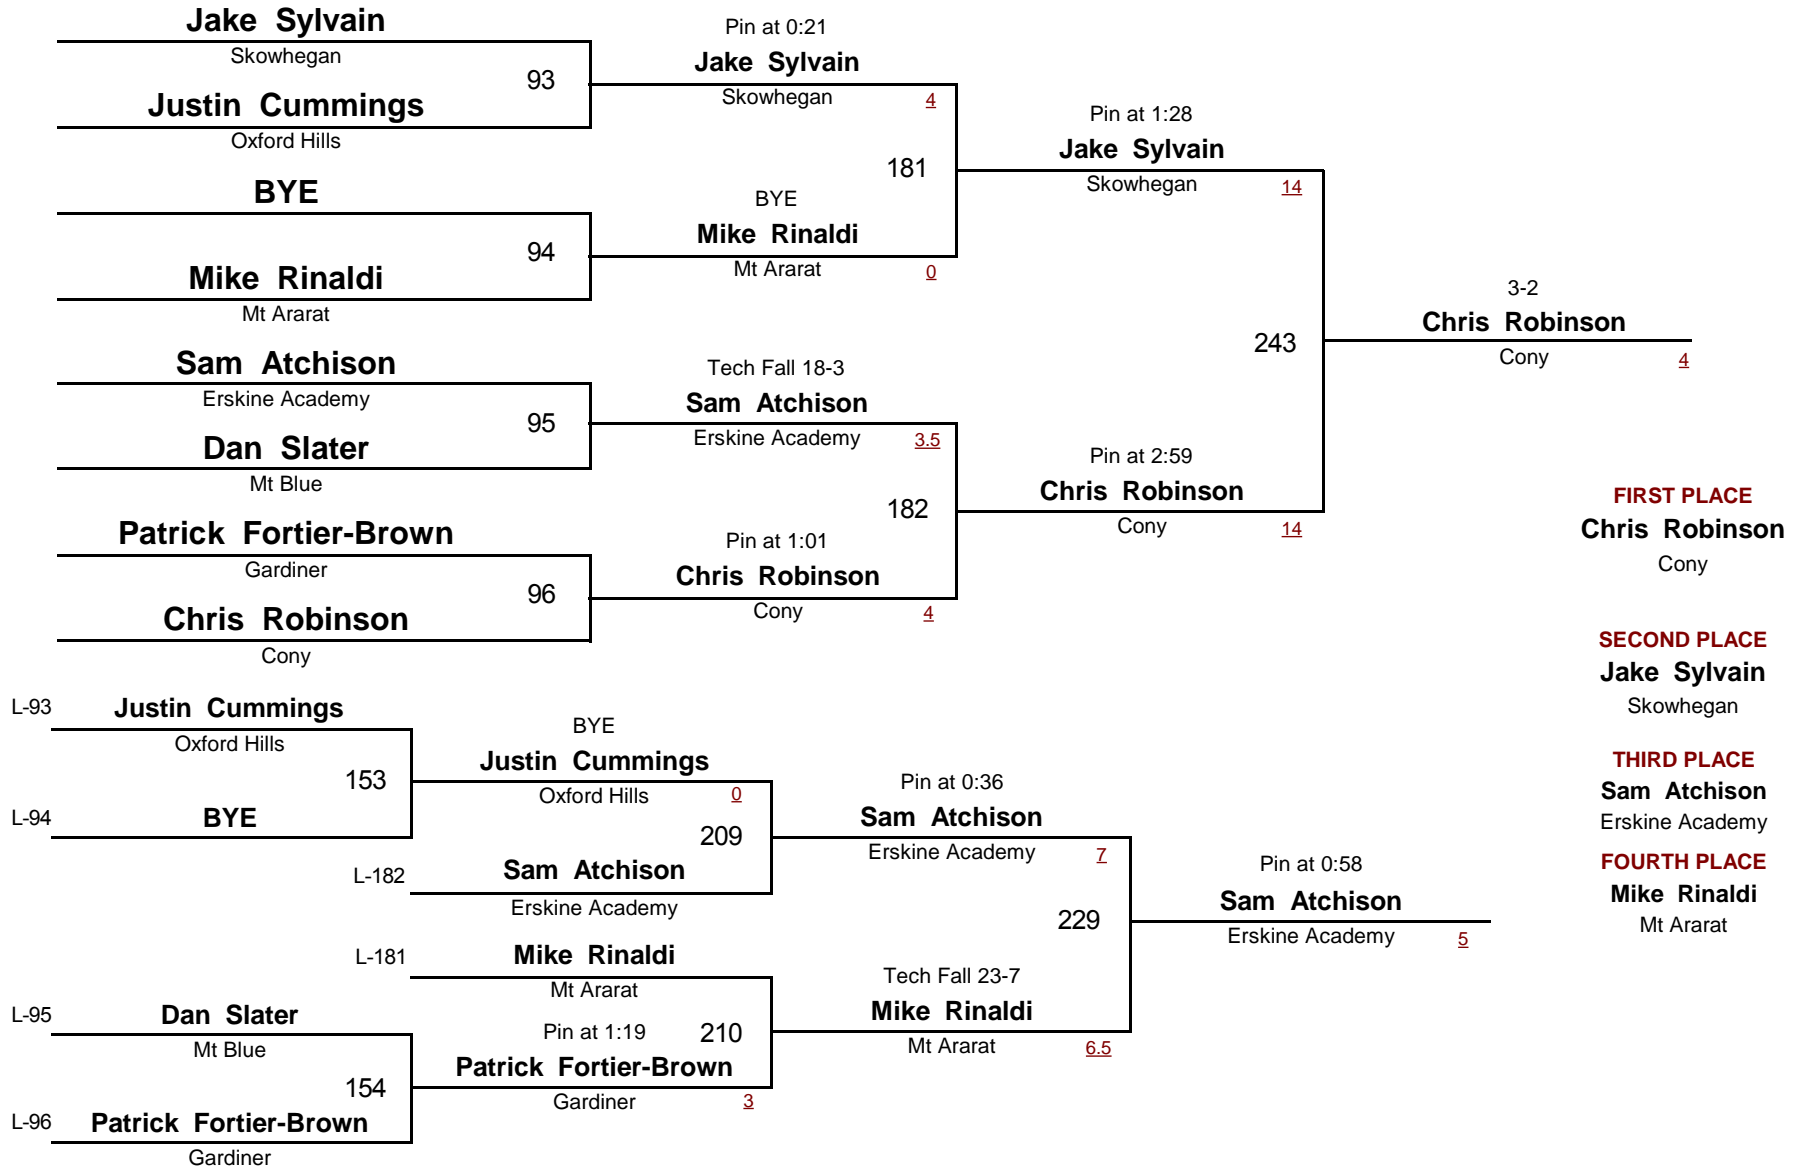

A **152**
DIVISION WEIGHT

2009 Eastern Class A Regional Tourney

January 31, 2009