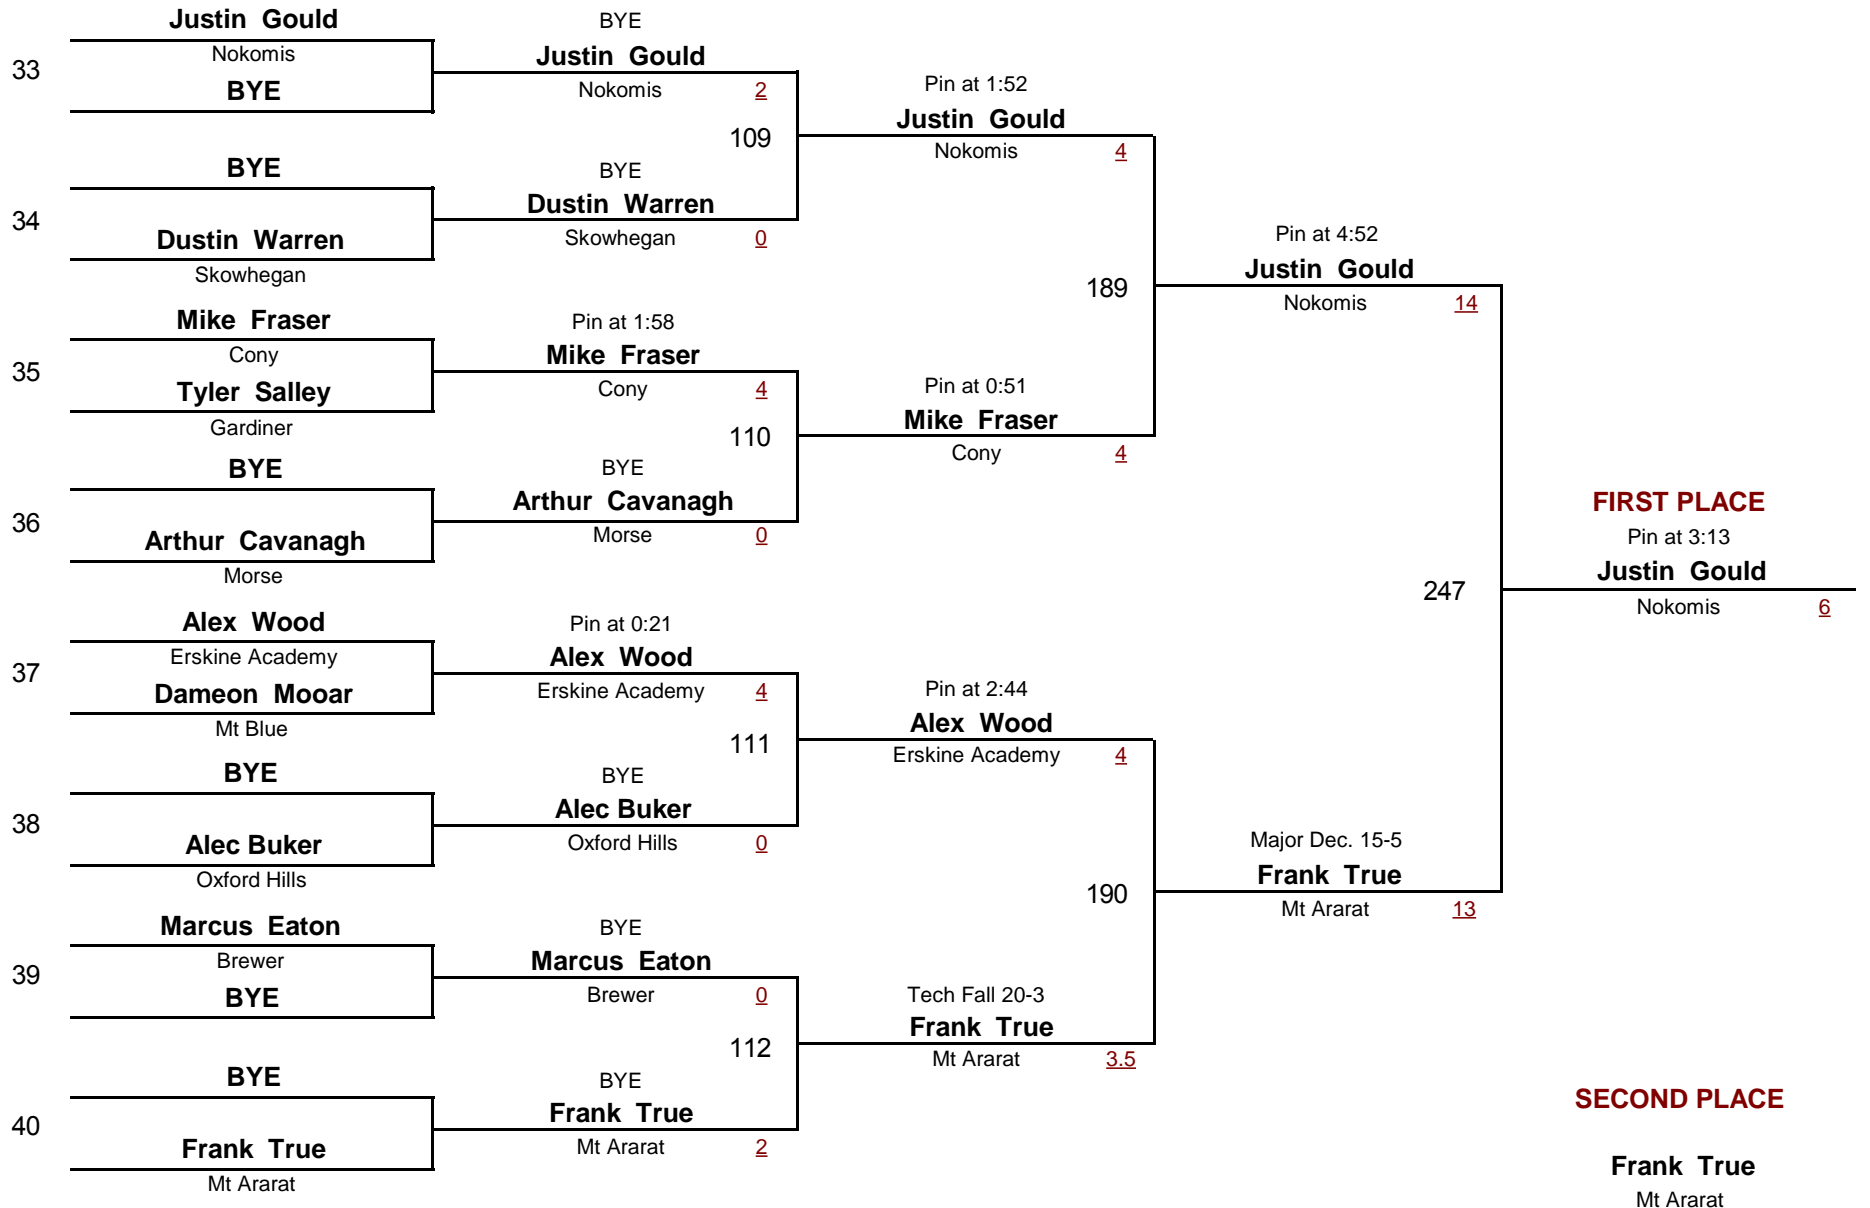

A
DIVISION

215
WEIGHT

2009 Eastern Class A Regional Tourney

January 31, 2009

Championship Rounds