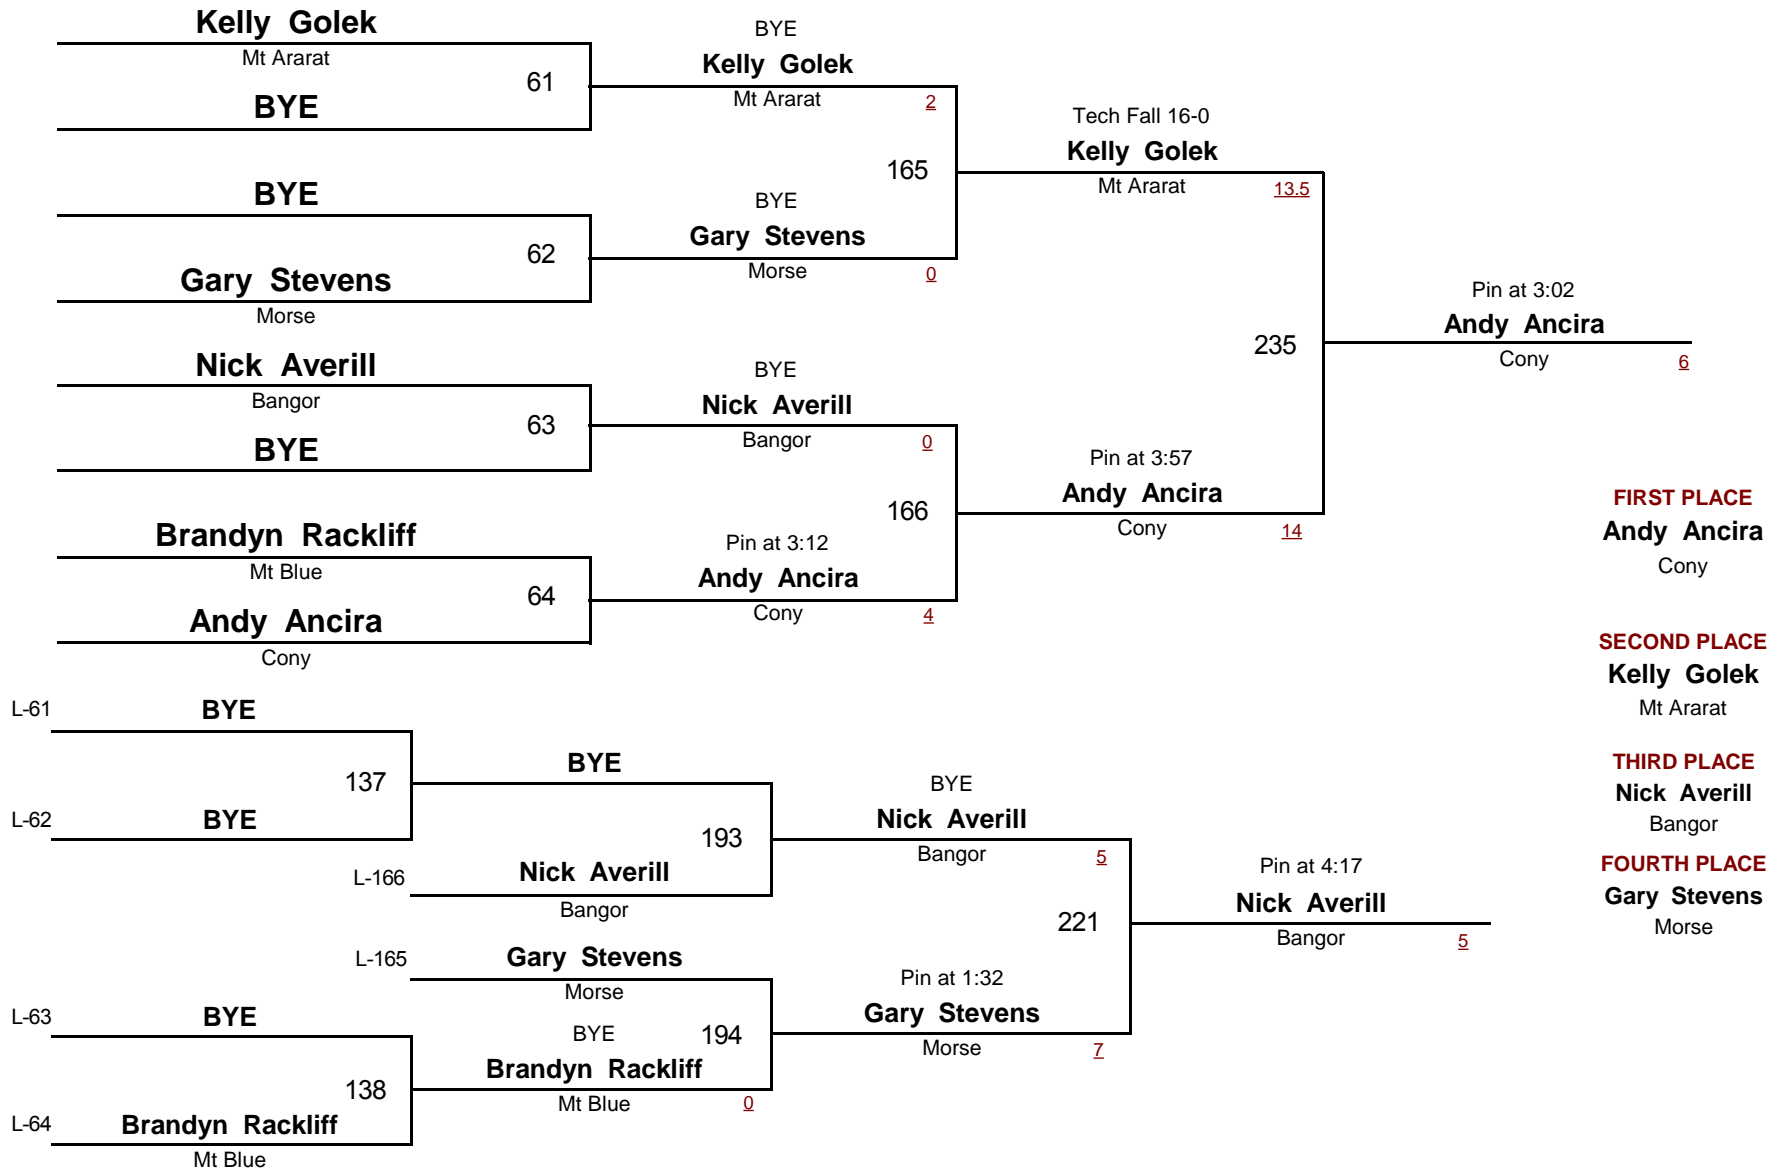

A **103**
DIVISION WEIGHT

2009 Eastern Class A Regional Tourney

January 31, 2009

A **112**
 DIVISION WEIGHT

2009 Eastern Class A Regional Tourney

January 31, 2009

A **119**
 DIVISION WEIGHT

2009 Eastern Class A Regional Tourney