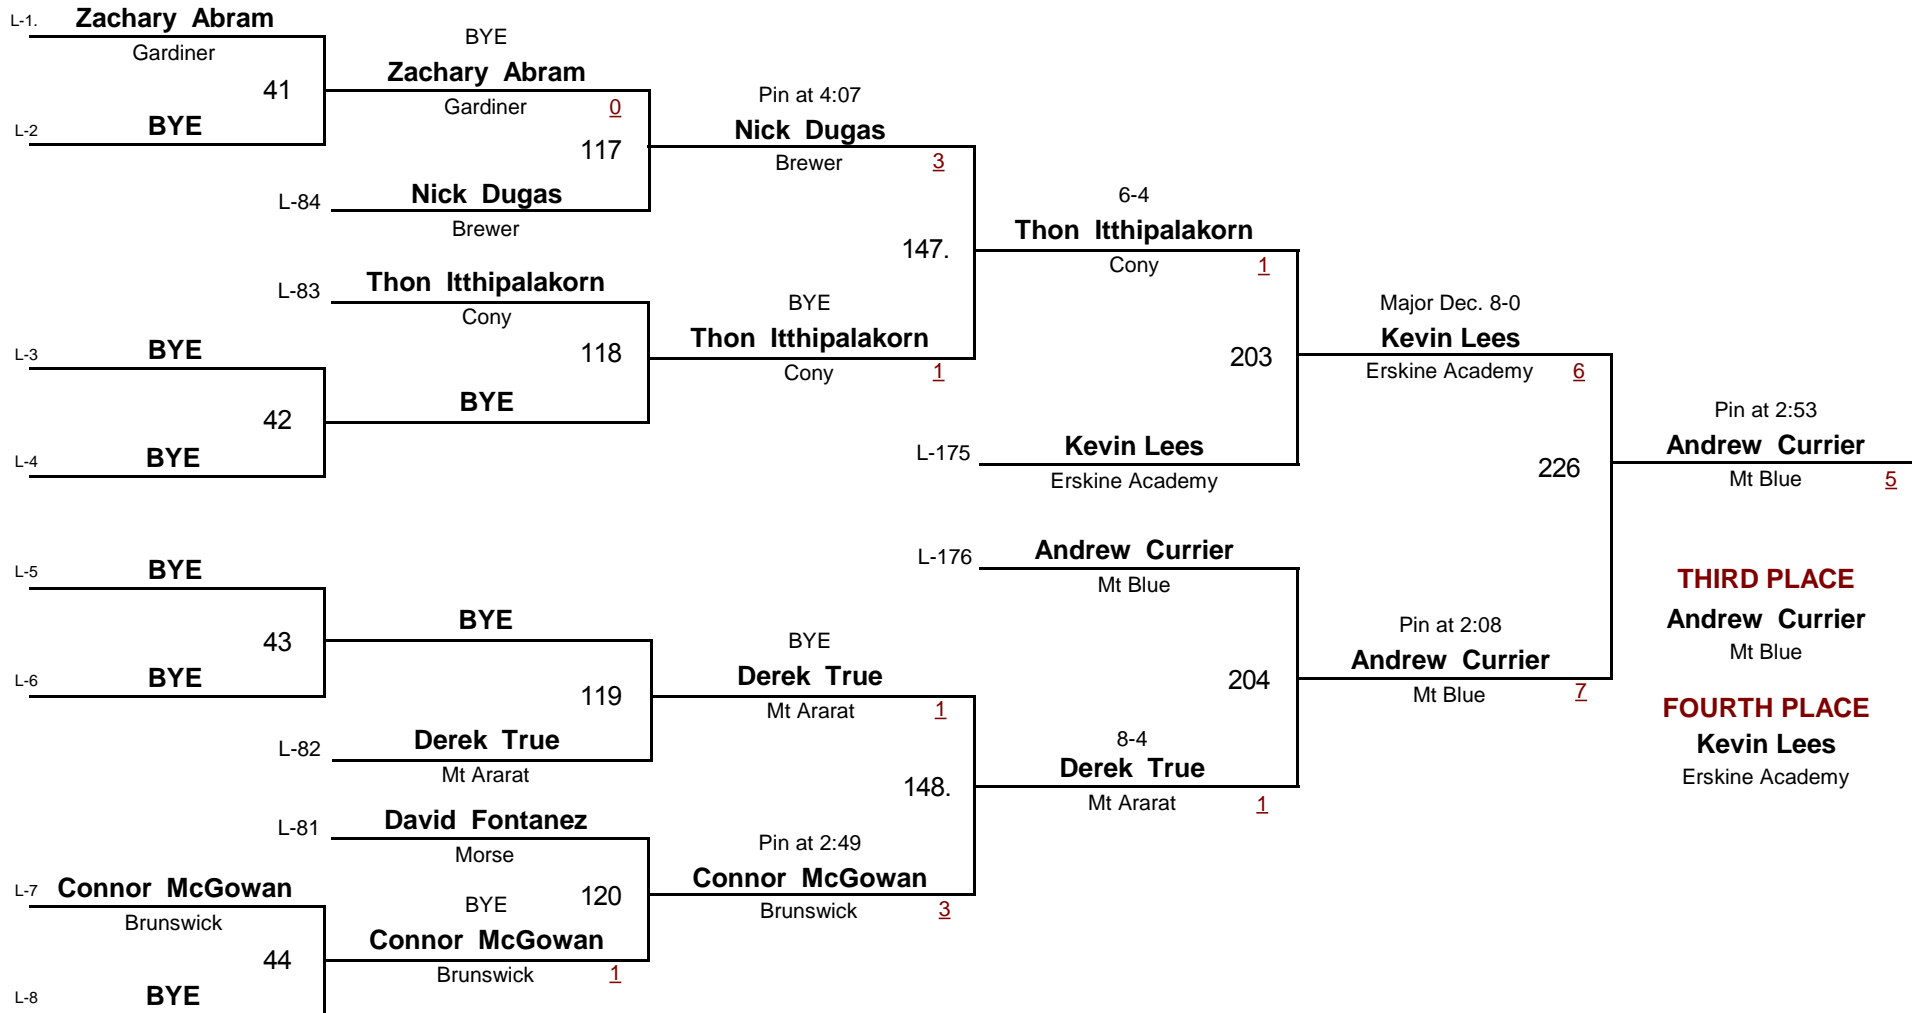

A
DIVISION

135
WEIGHT

2009 Eastern Class A Regional Tourney

January 31, 2009

Consolation Rounds