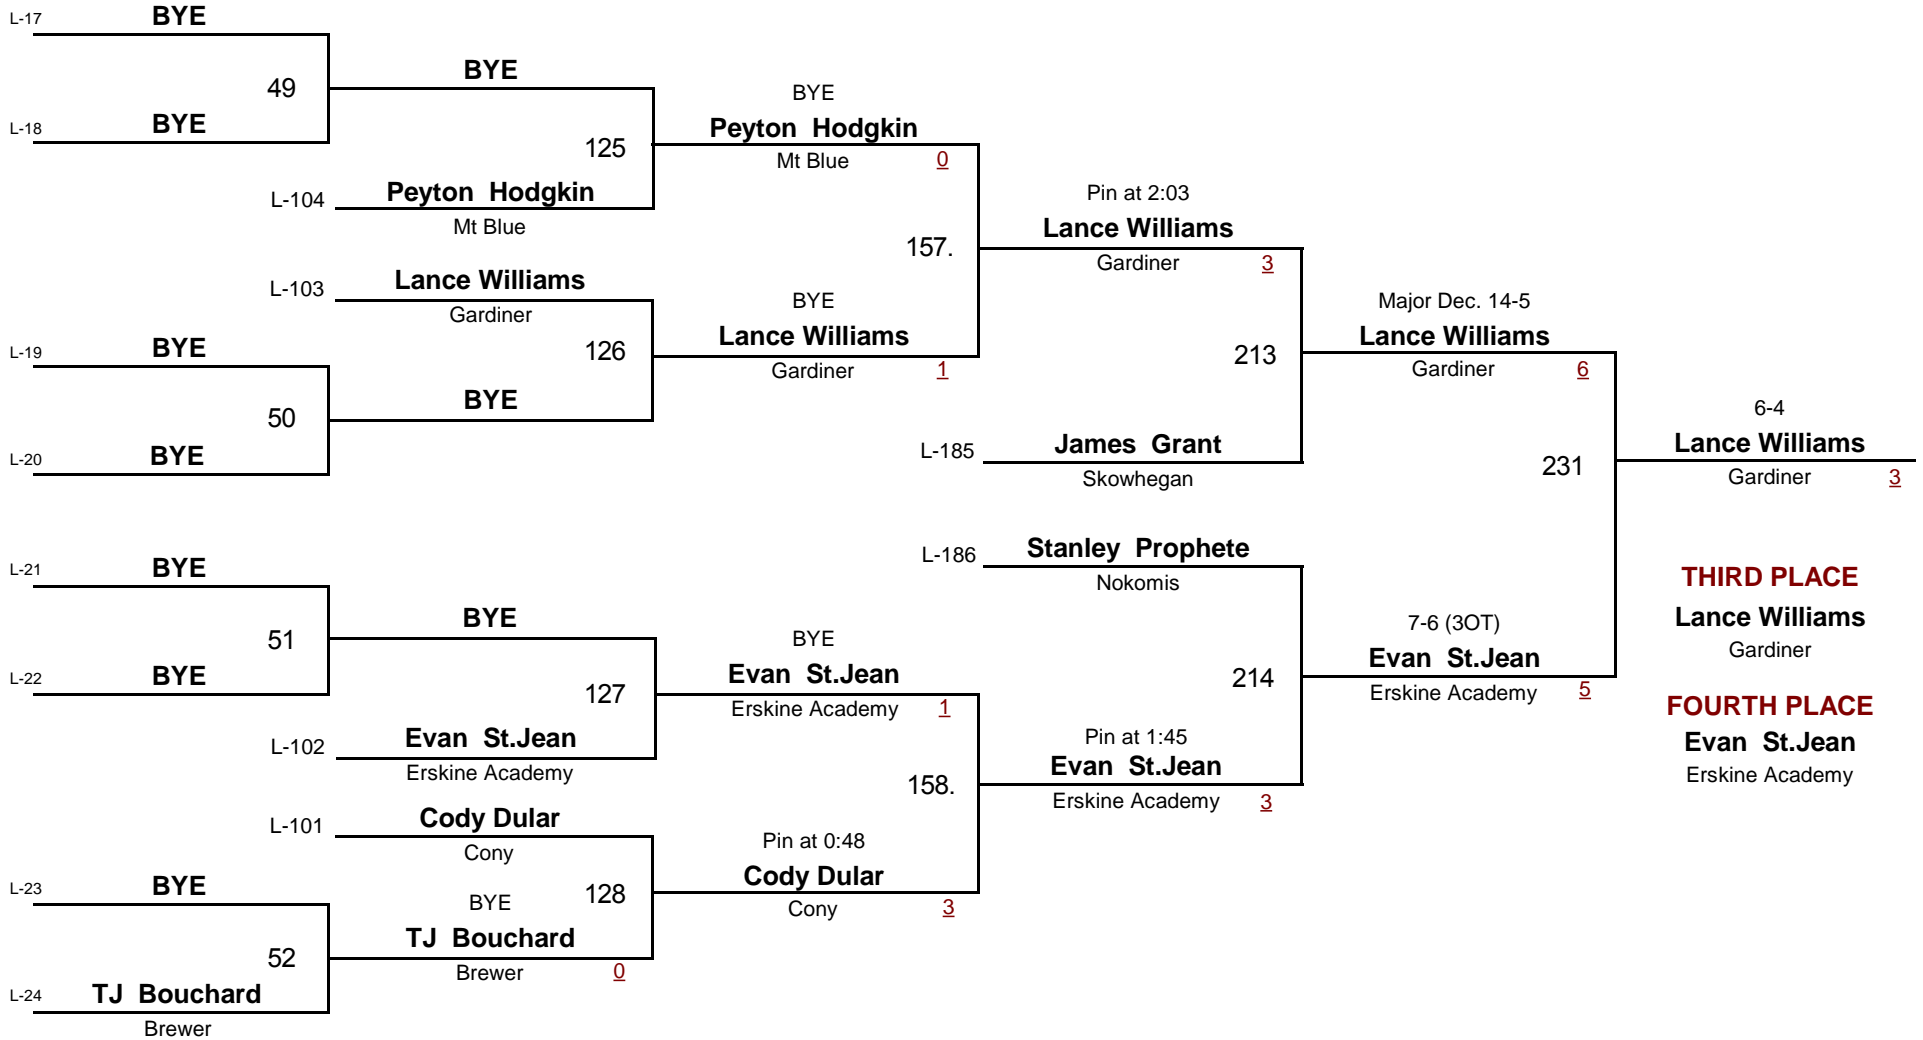

Championship Rounds

A
DIVISION

171
WEIGHT

2009 Eastern Class A Regional Tourney

January 31, 2009

Consolation Rounds

A
DIVISION

189
WEIGHT