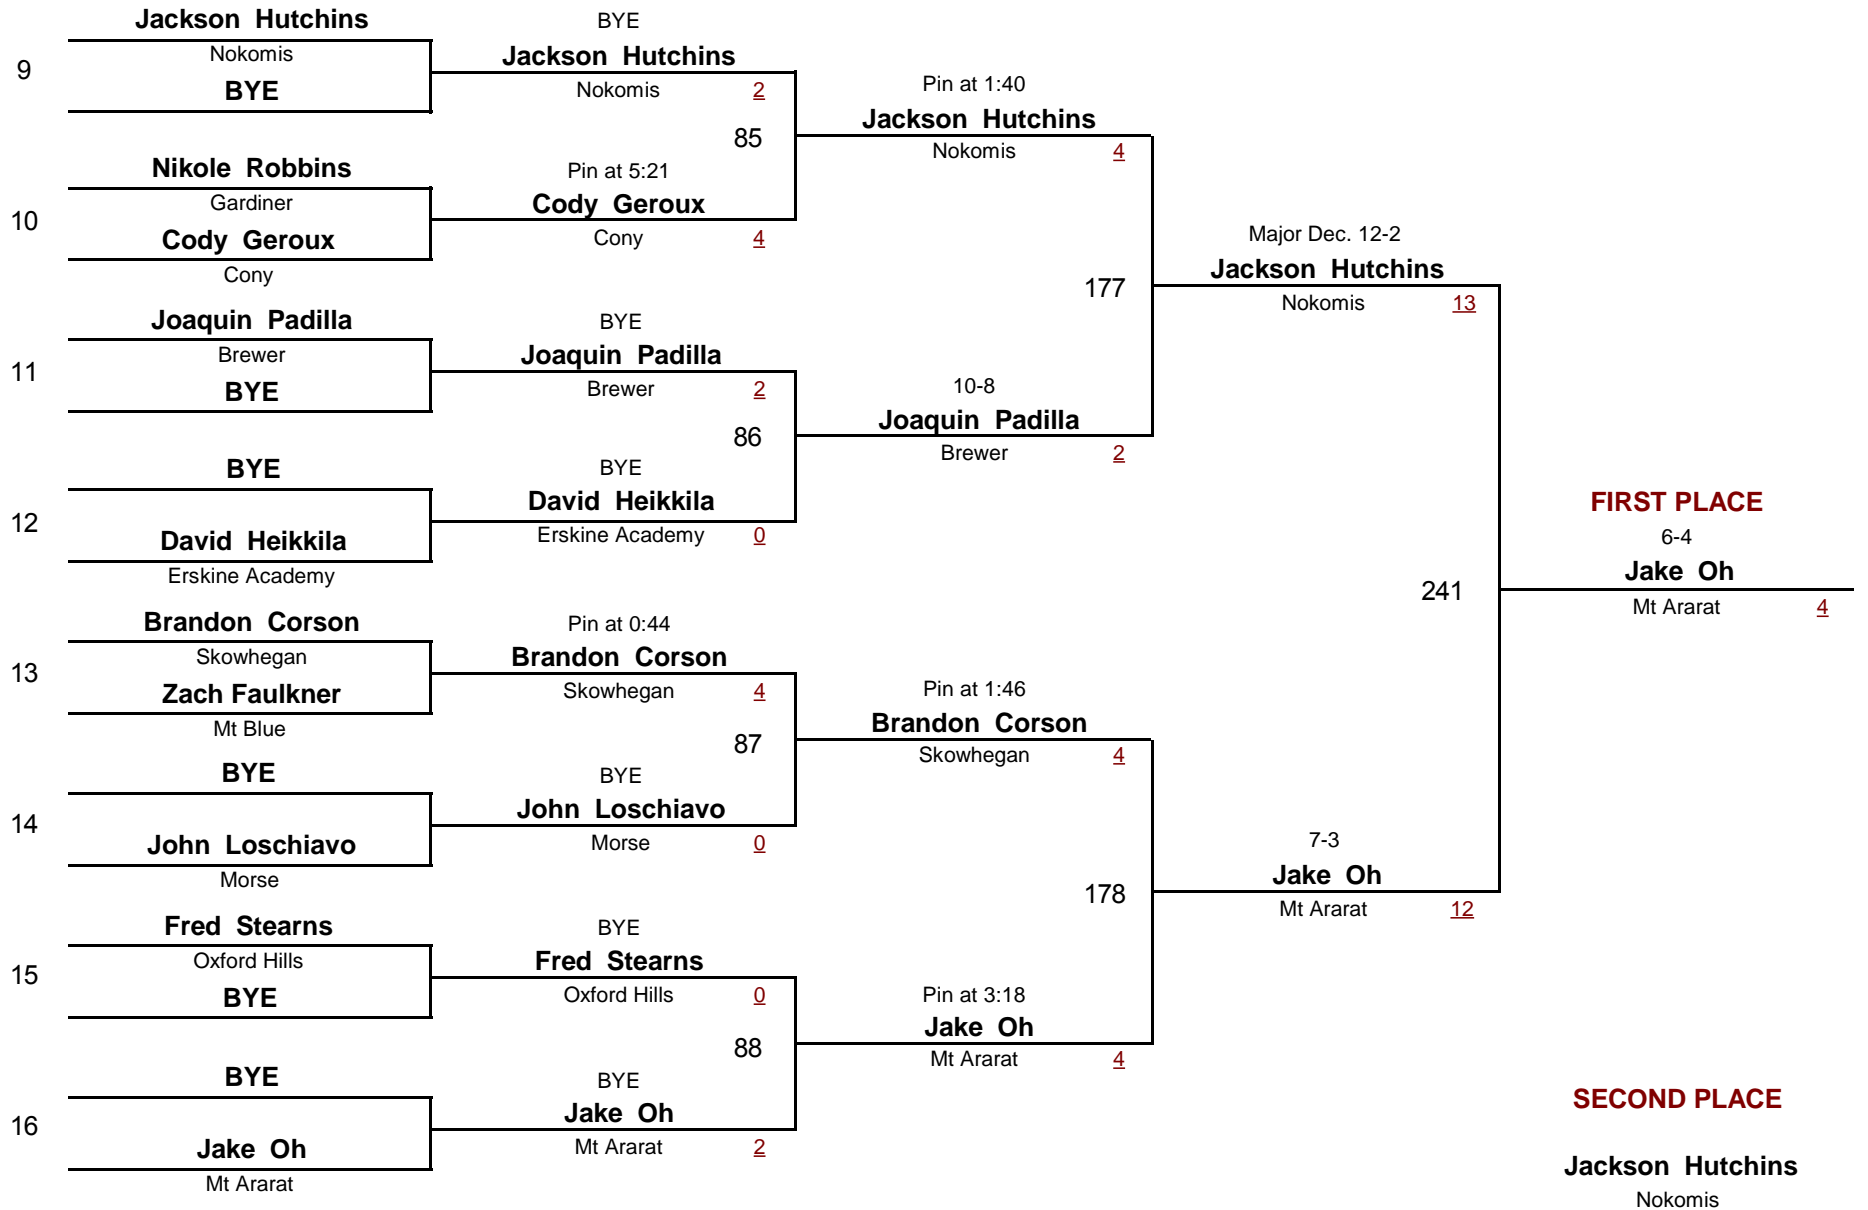

A
DIVISION

140
WEIGHT

2009 Eastern Class A Regional Tourney

January 31, 2009

Championship Rounds