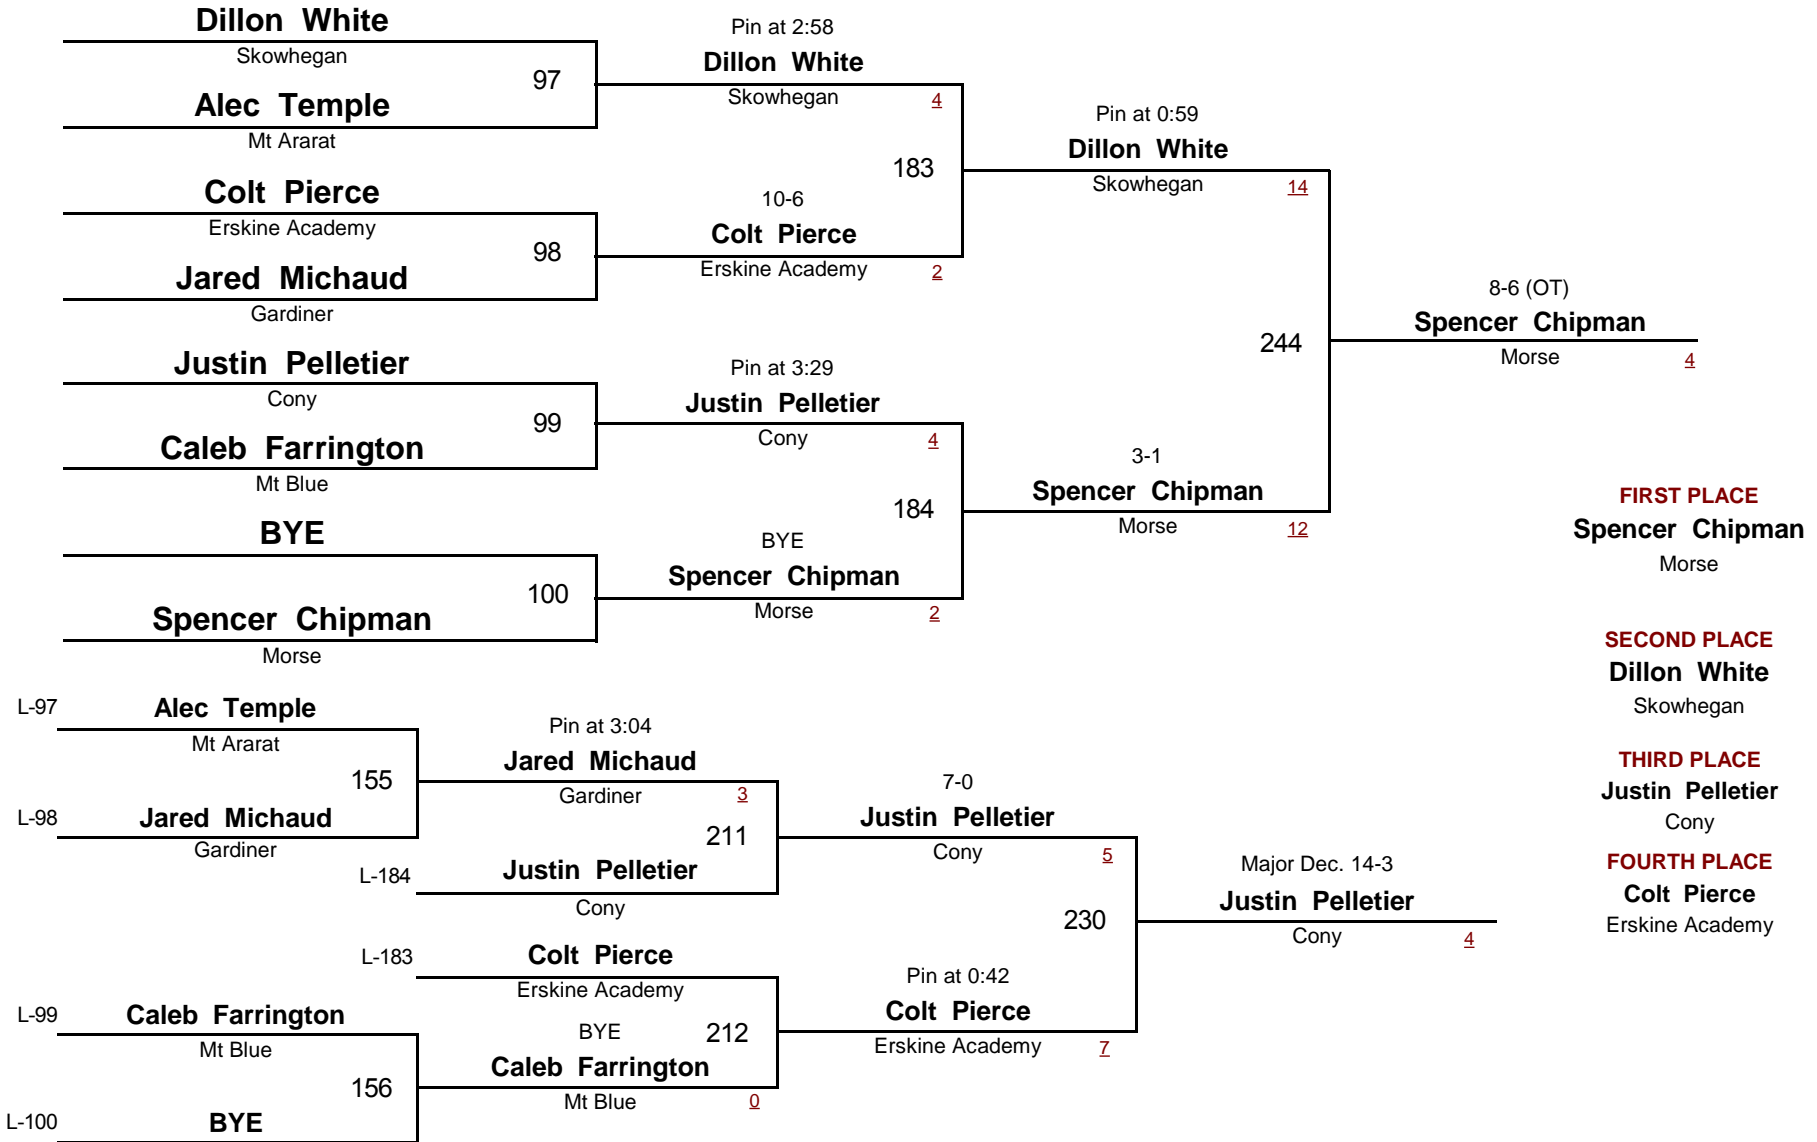

A **160**
DIVISION WEIGHT

2009 Eastern Class A Regional Tourney

January 31, 2009