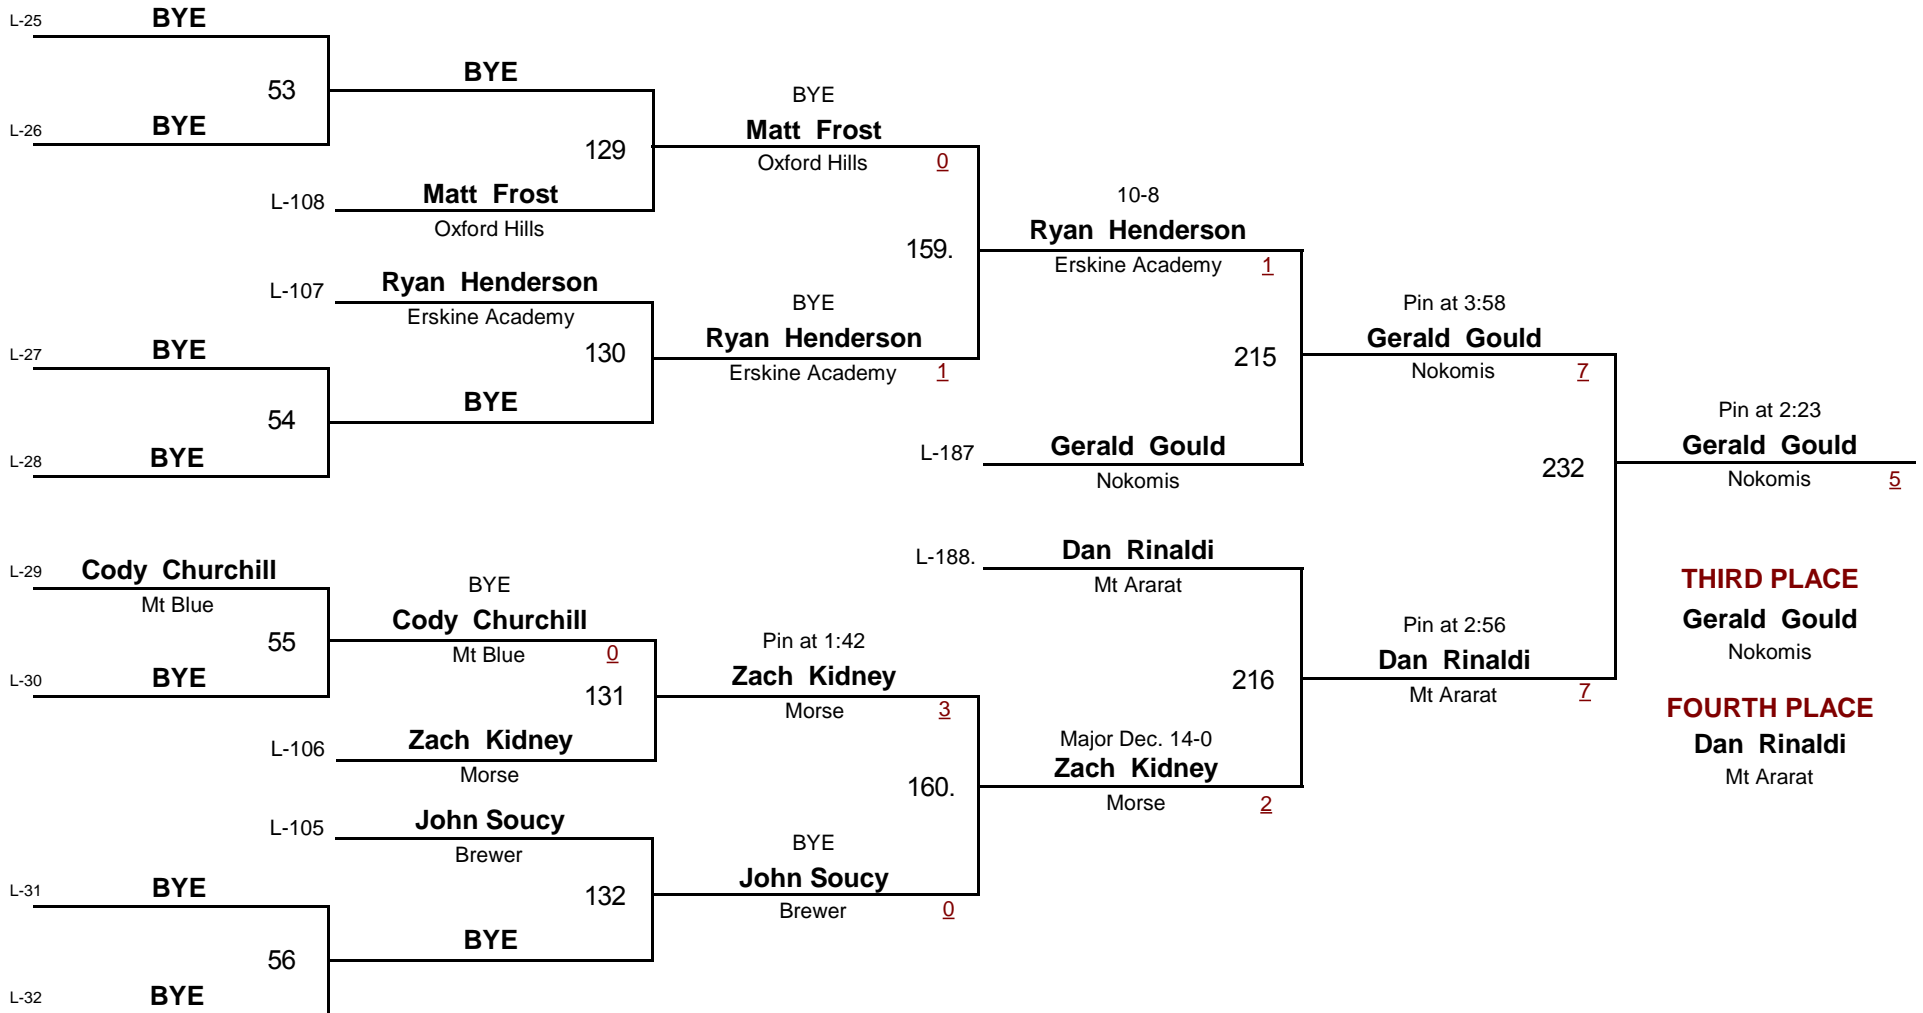

2009 Eastern Class A Regional Tourney

January 31, 2009

Championship Rounds

A
DIVISION

189
WEIGHT

2009 Eastern Class A Regional Tourney

January 31, 2009

Consolation Rounds