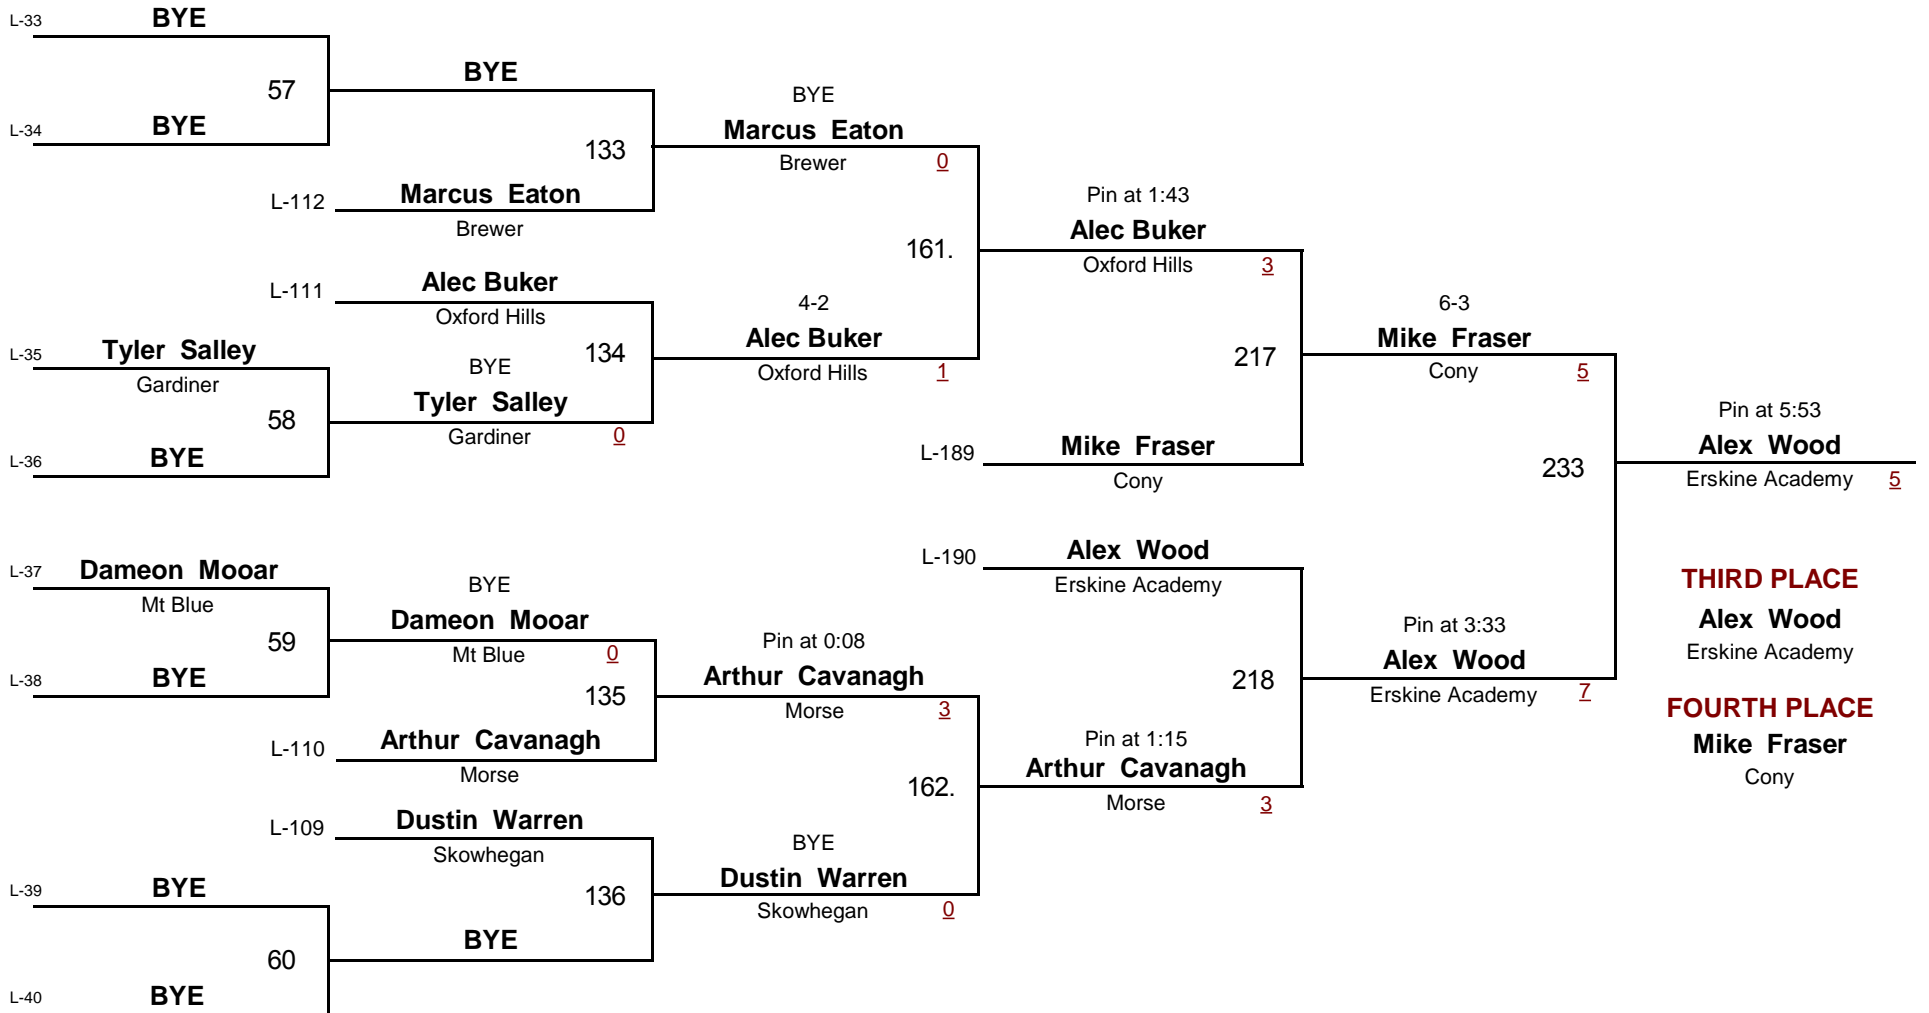

A
DIVISION

215
WEIGHT

2009 Eastern Class A Regional Tourney

January 31, 2009

Consolation Rounds