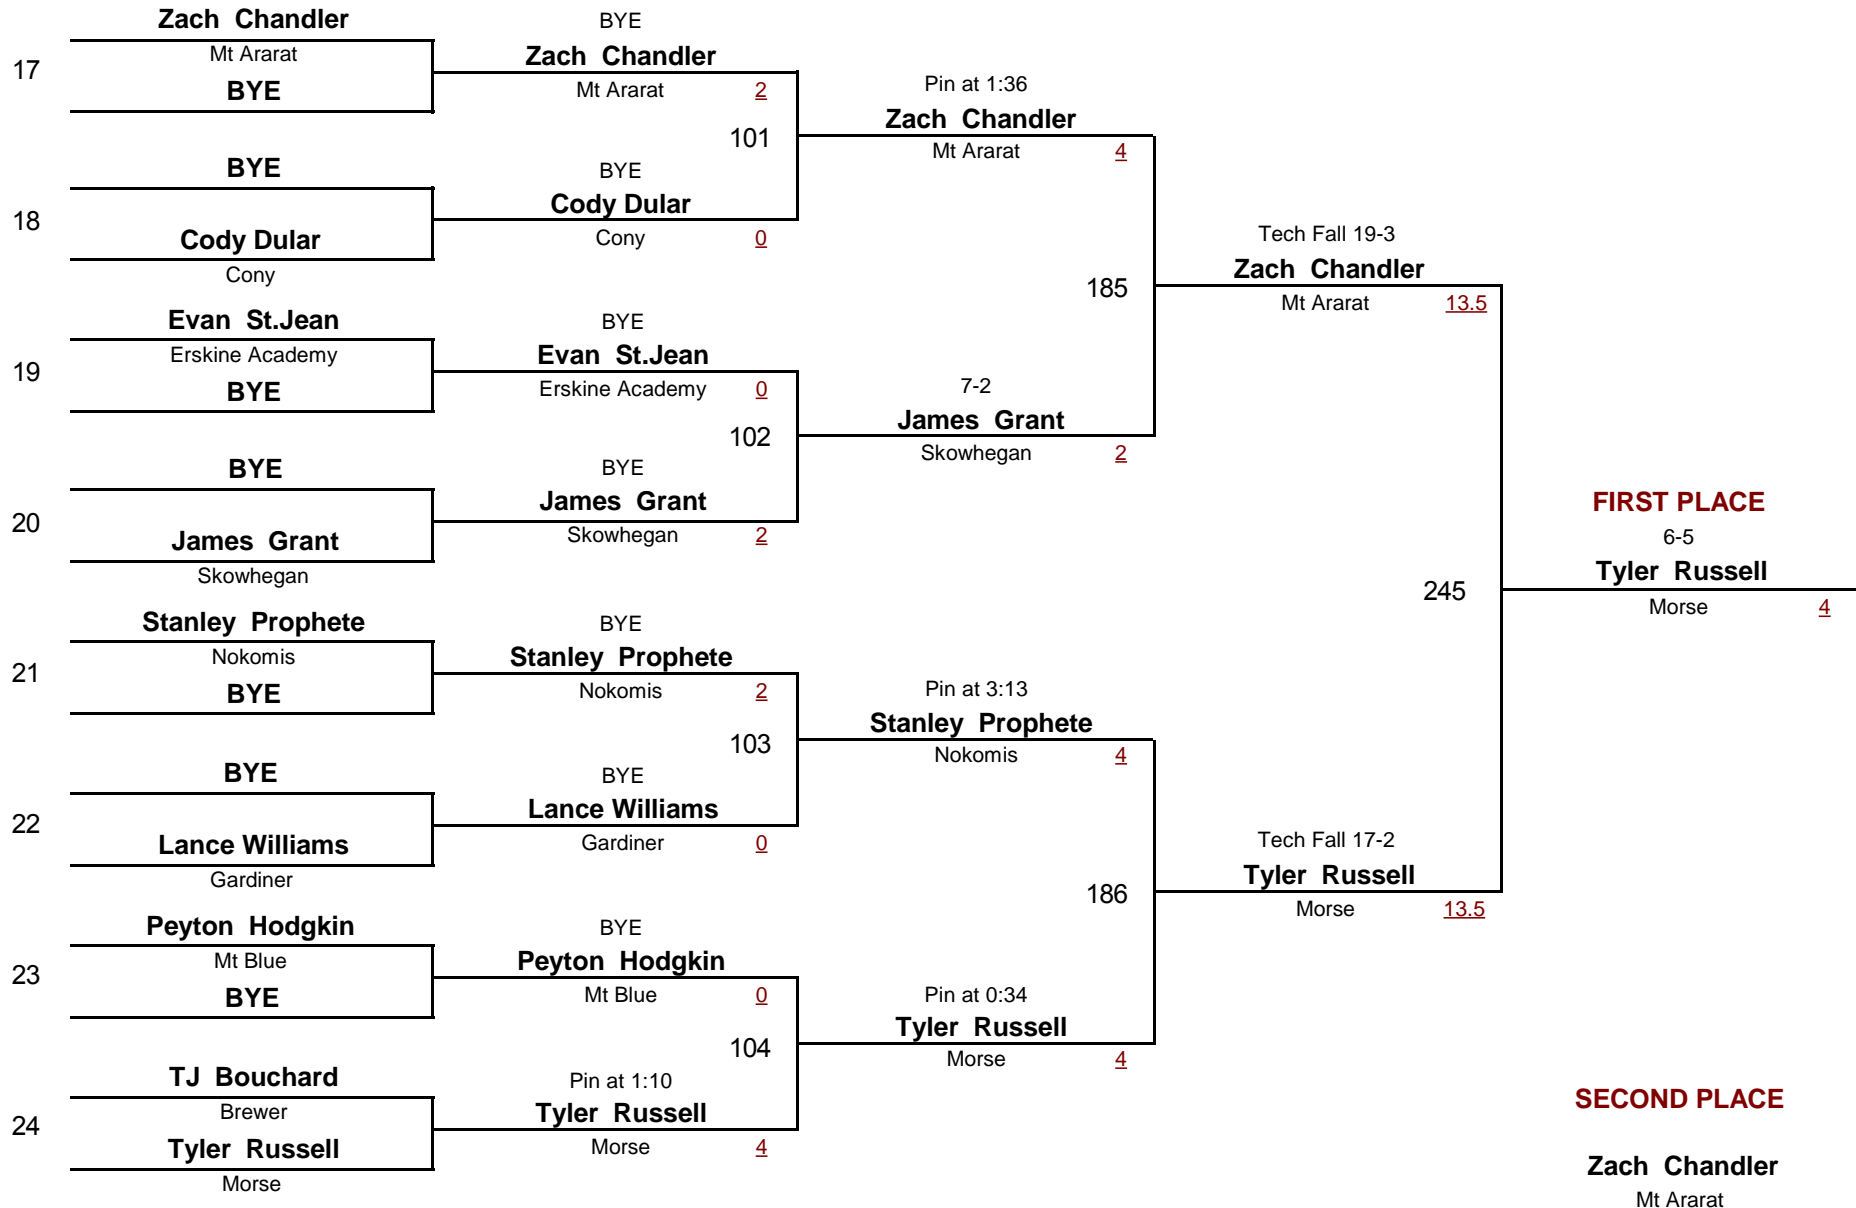

A
DIVISION

171
WEIGHT

2009 Eastern Class A Regional Tourney

January 31, 2009

Championship Rounds