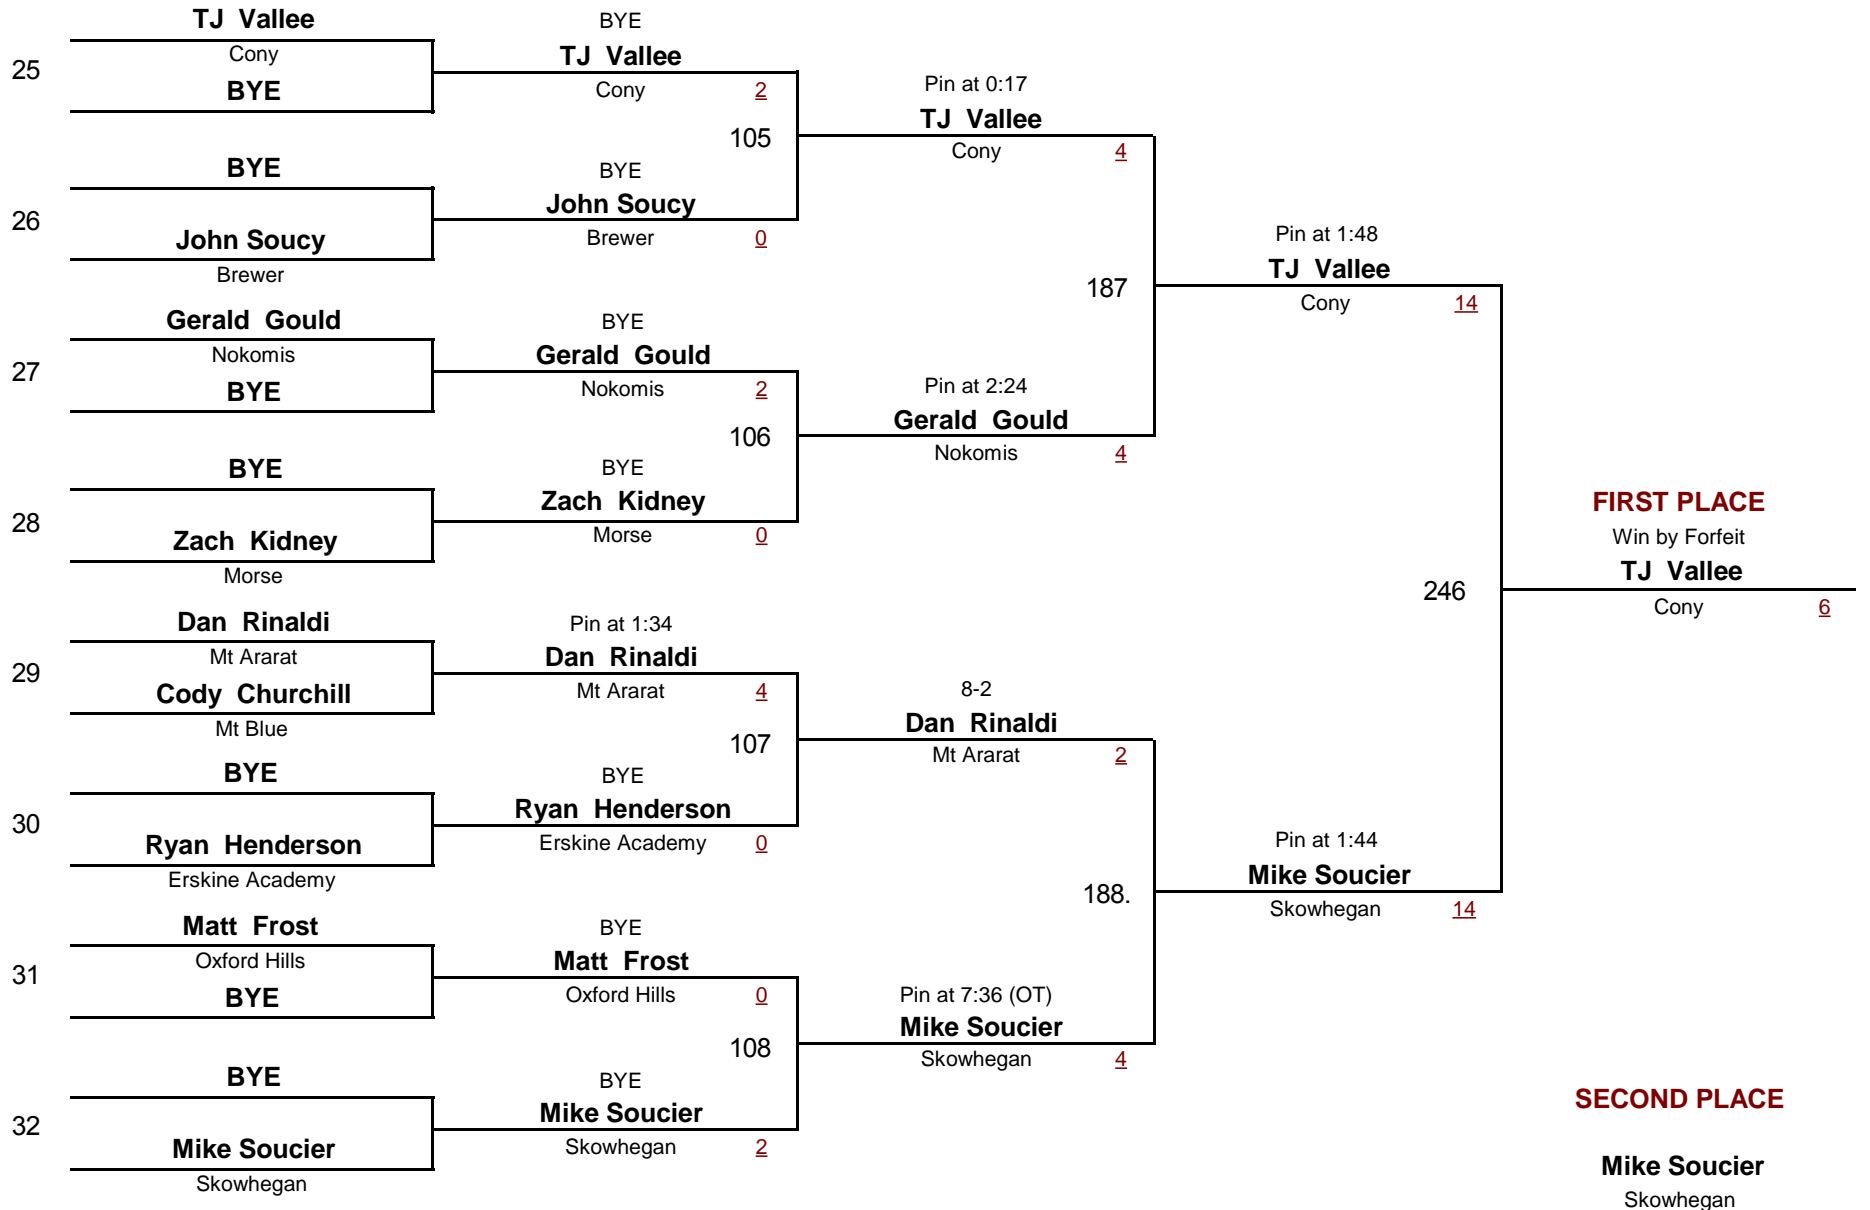

A
DIVISION

189
WEIGHT

2009 Eastern Class A Regional Tourney

January 31, 2009

Championship Rounds