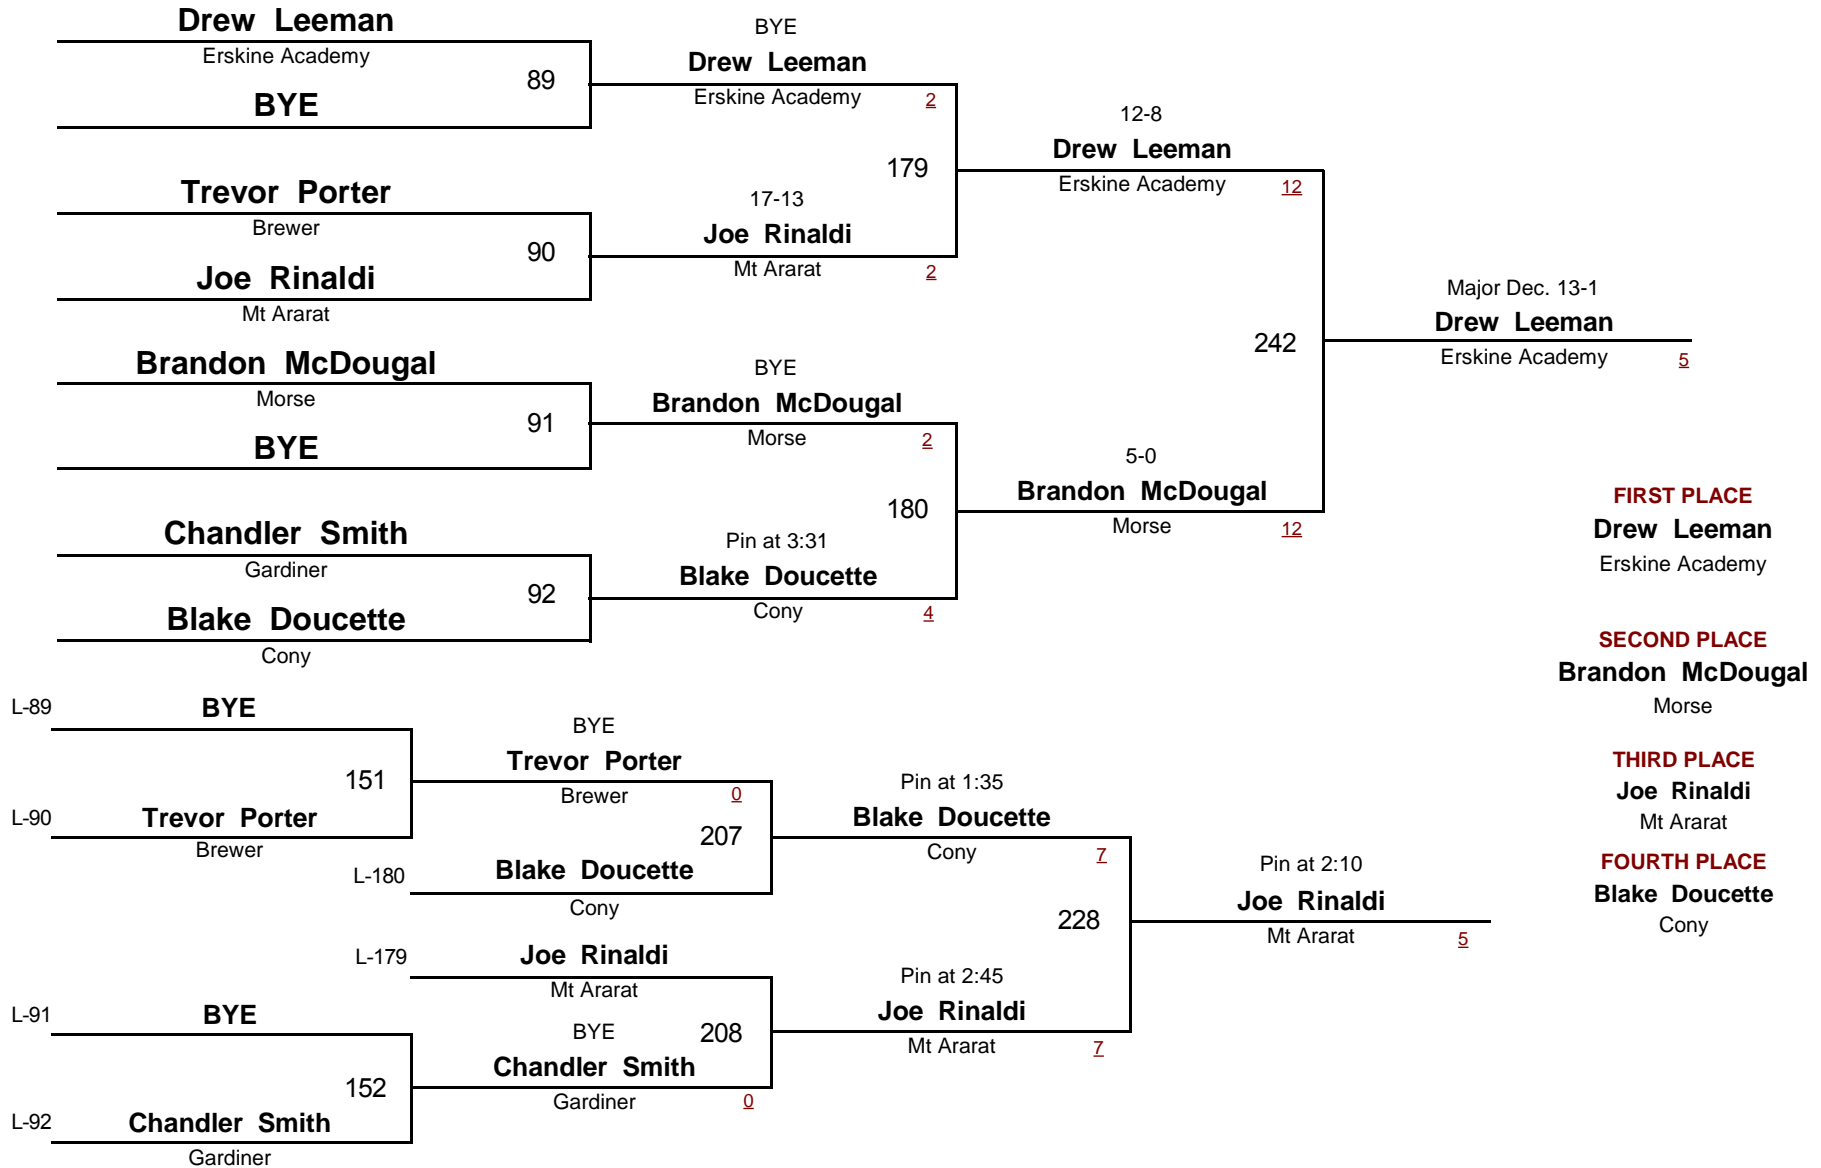

2009 Eastern Class A Regional Tourney

January 31, 2009

Consolation Rounds

A **145**
 DIVISION WEIGHT

2009 Eastern Class A Regional Tourney

January 31, 2009

A **152**
 DIVISION WEIGHT

2009 Eastern Class A Regional Tourney