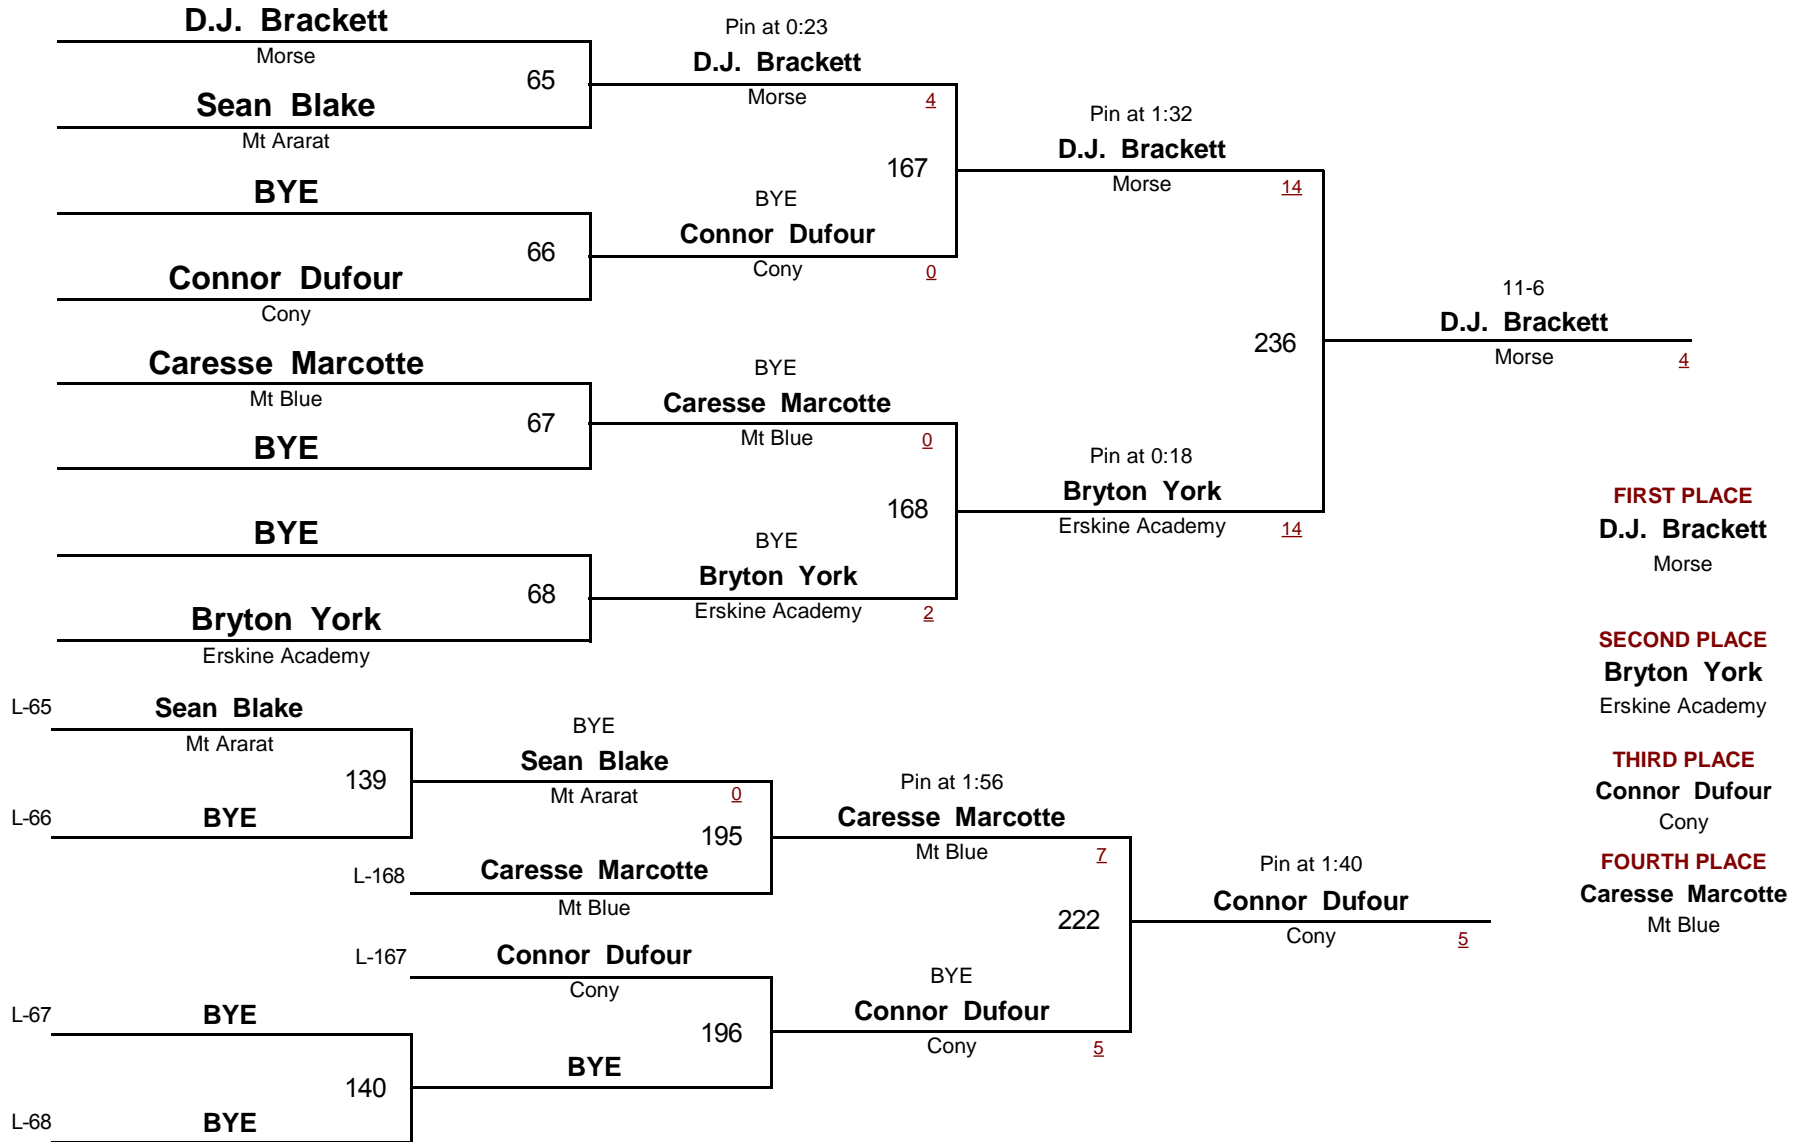

A **103**
DIVISION WEIGHT

2009 Eastern Class A Regional Tourney

January 31, 2009

A **112**
 DIVISION WEIGHT

2009 Eastern Class A Regional Tourney

January 31, 2009

A **119**
 DIVISION WEIGHT

2009 Eastern Class A Regional Tourney

January 31, 2009

A **125**
 DIVISION WEIGHT

2009 Eastern Class A Regional Tourney

January 31, 2009

A **130**
 DIVISION WEIGHT

2009 Eastern Class A Regional Tourney

January 31, 2009

A
DIVISION

135
WEIGHT

2009 Eastern Class A Regional Tourney

January 31, 2009

Championship Rounds

A
DIVISION

135
WEIGHT

2009 Eastern Class A Regional Tourney

January 31, 2009