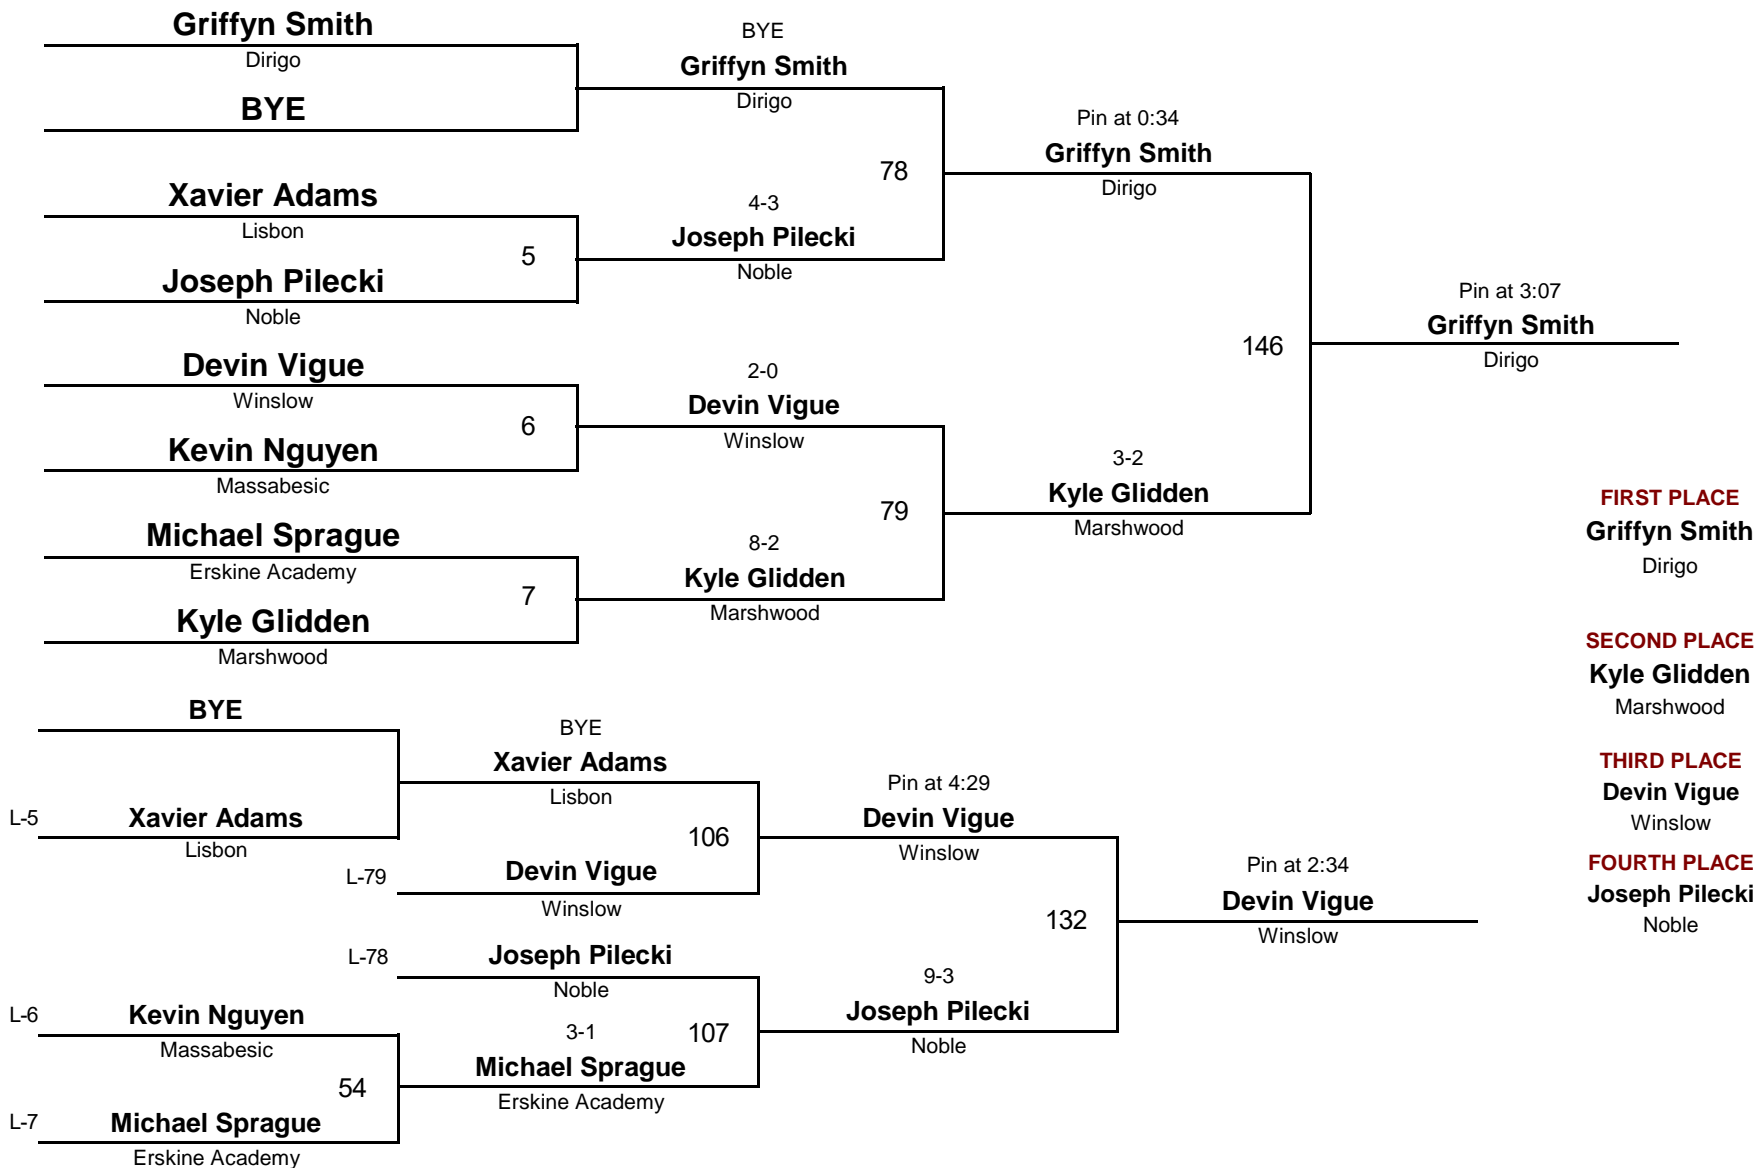

- **106**
DIVISION WEIGHT

MPA New England Qualifier 2016

February 20, 2016

-
DIVISION

113
WEIGHT

MPA New England Qualifier 2016

February 20, 2016

MPA New England Qualifier 2016