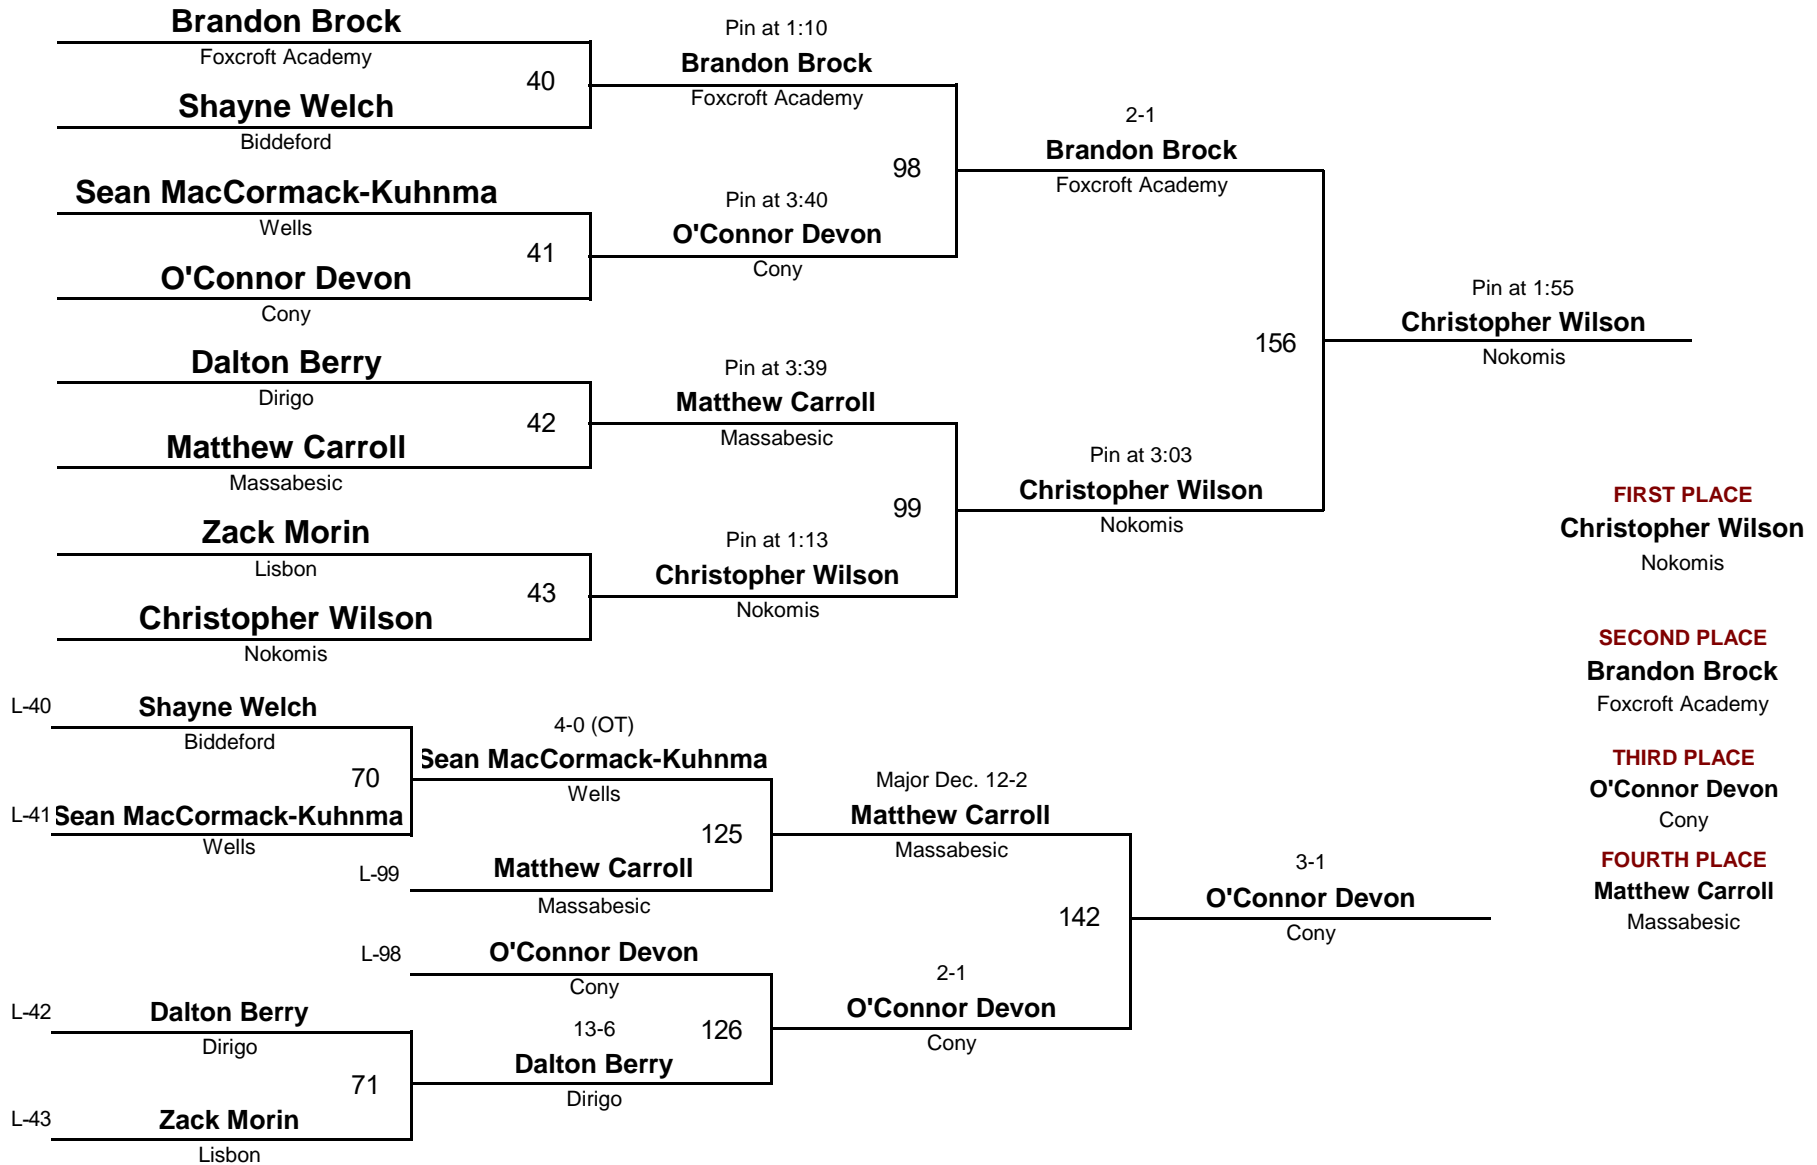

MPA New England Qualifier 2016

February 20, 2016

MPA New England Qualifier 2016

February 20, 2016

- **195**
DIVISION WEIGHT

MPA New England Qualifier 2016

February 20, 2016

- **220**
DIVISION WEIGHT