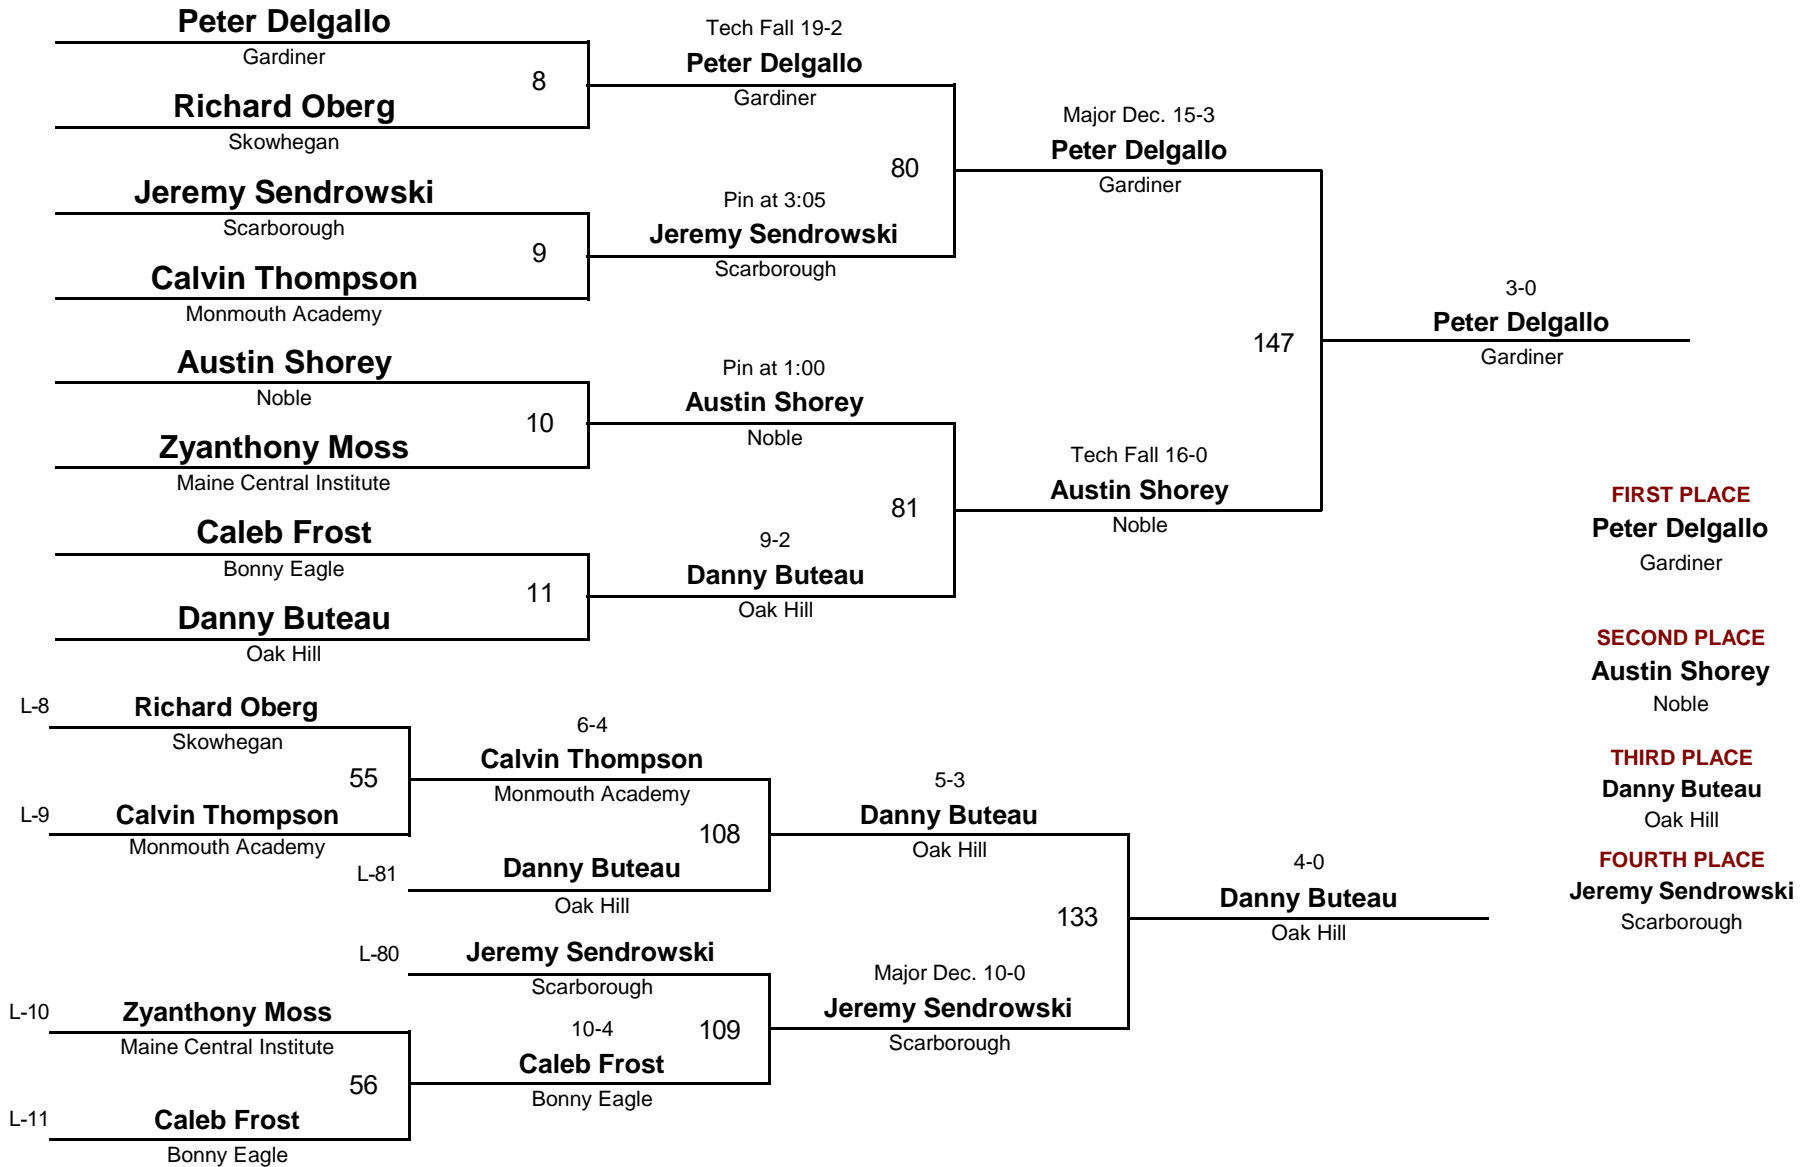

MPA New England Qualifier 2016

February 20, 2016

- **120**
DIVISION WEIGHT