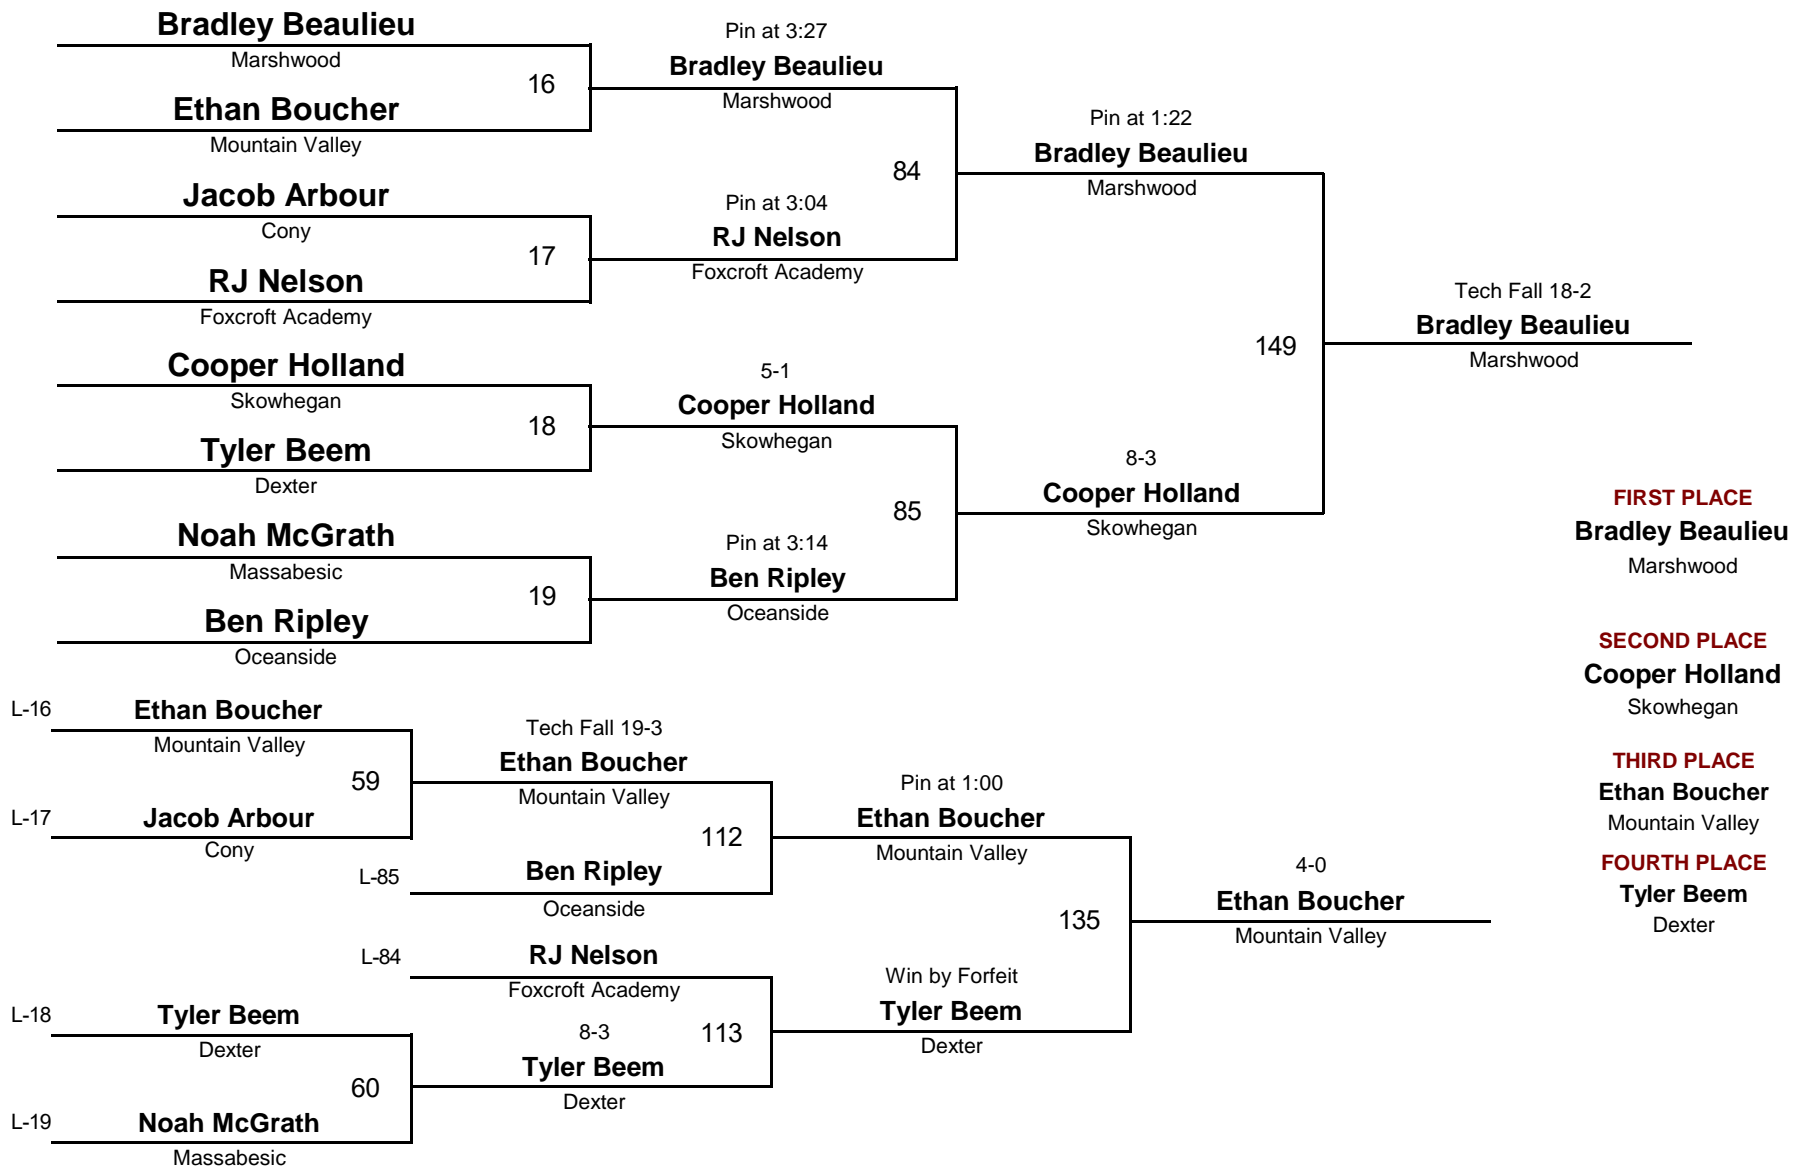

February 20, 2016

- **120**
DIVISION WEIGHT

MPA New England Qualifier 2016

February 20, 2016

- **126**
DIVISION WEIGHT

- 132
DIVISION WEIGHT

MPA New England Qualifier 2016

February 20, 2016