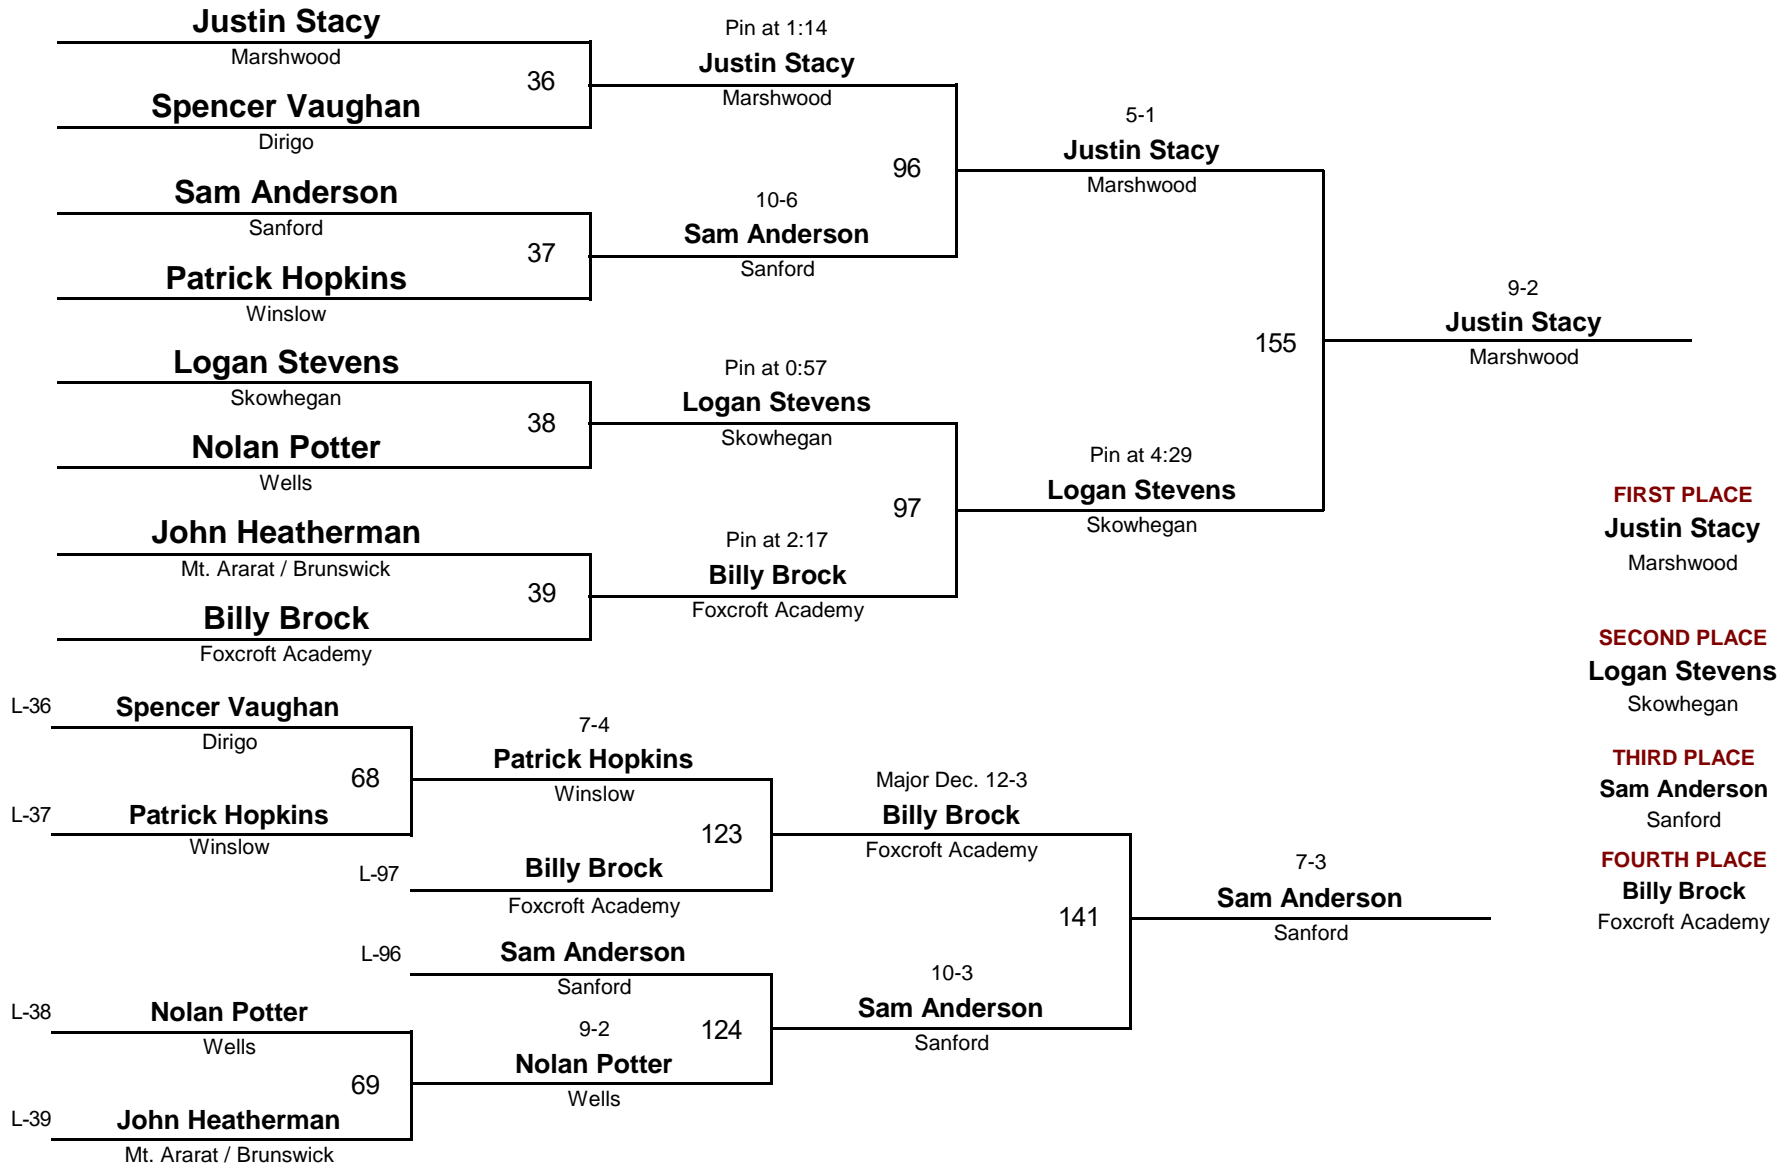

- 182
DIVISION WEIGHT

MPA New England Qualifier 2016

February 20, 2016