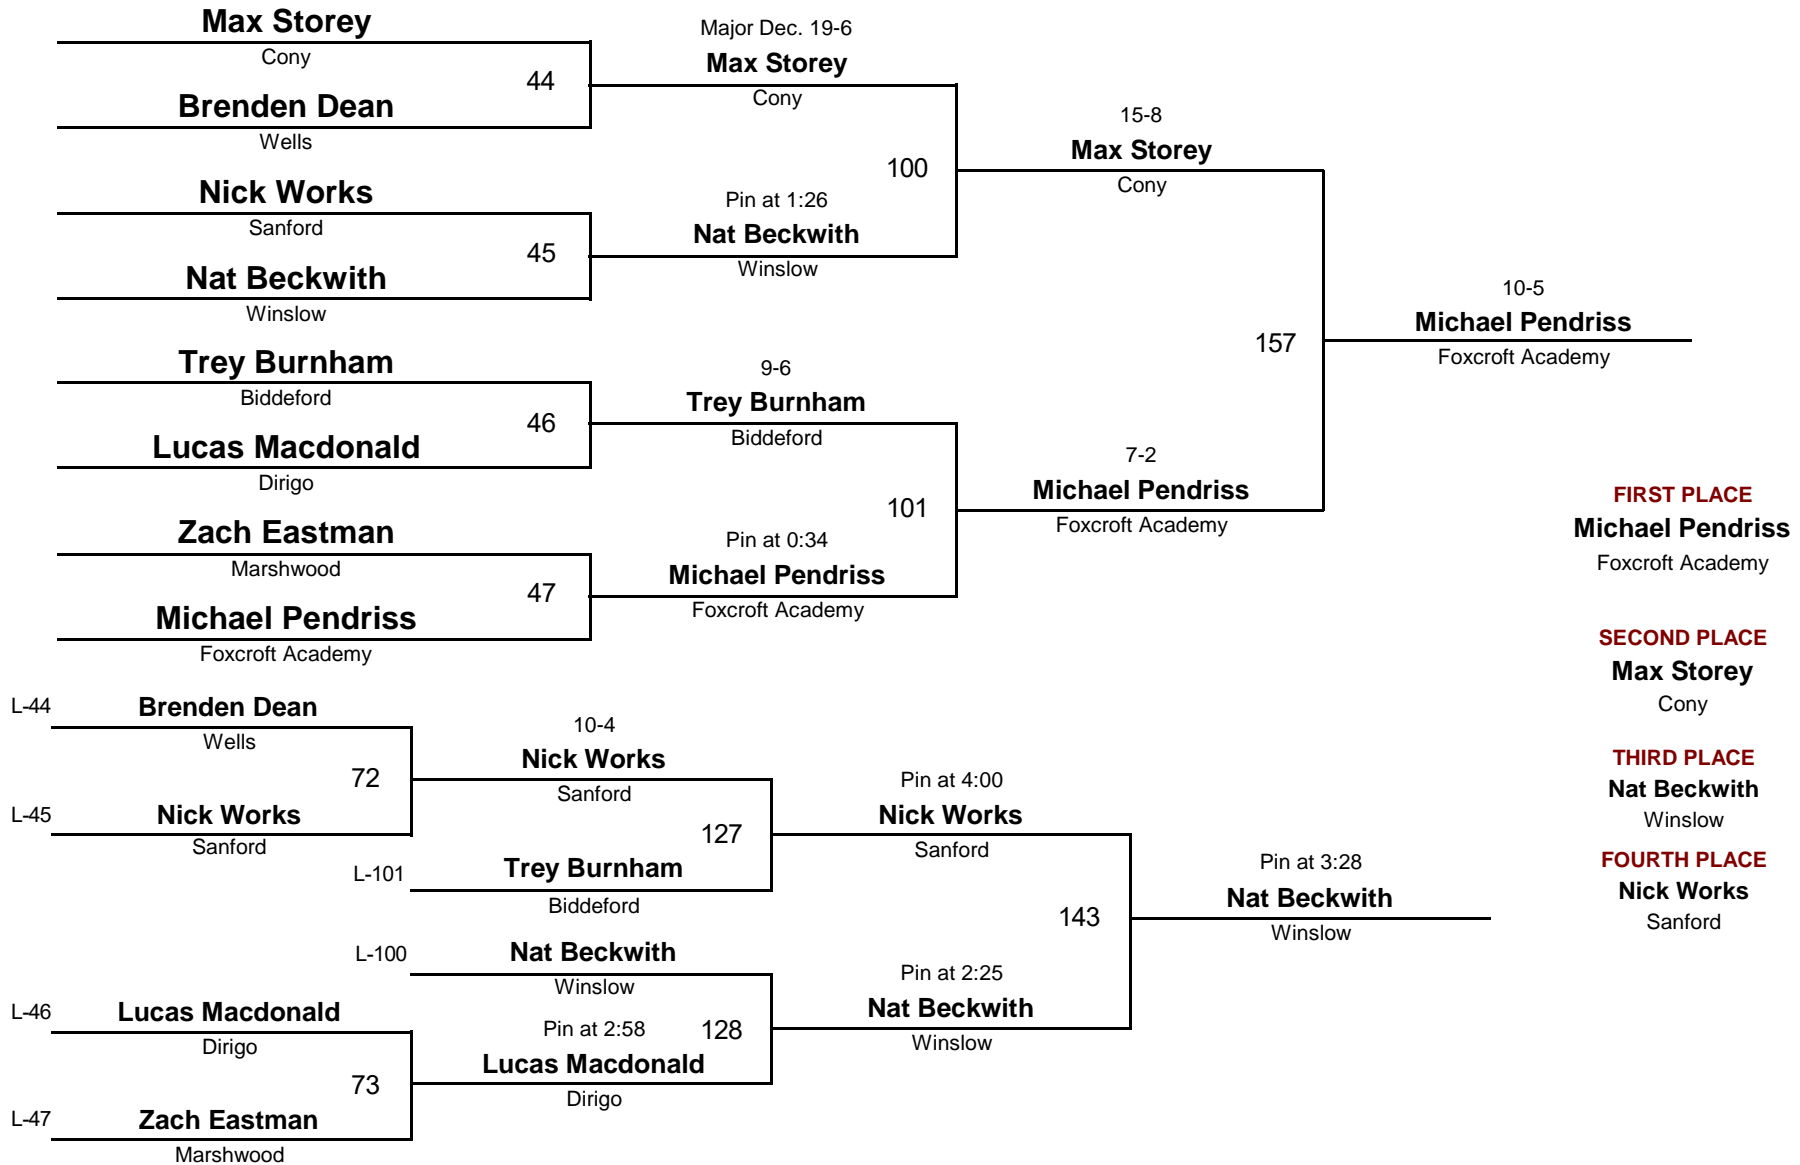

MPA New England Qualifier 2016

February 20, 2016

MPA New England Qualifier 2016

February 20, 2016

- **195**
DIVISION WEIGHT

MPA New England Qualifier 2016

February 20, 2016

- **220**
DIVISION WEIGHT