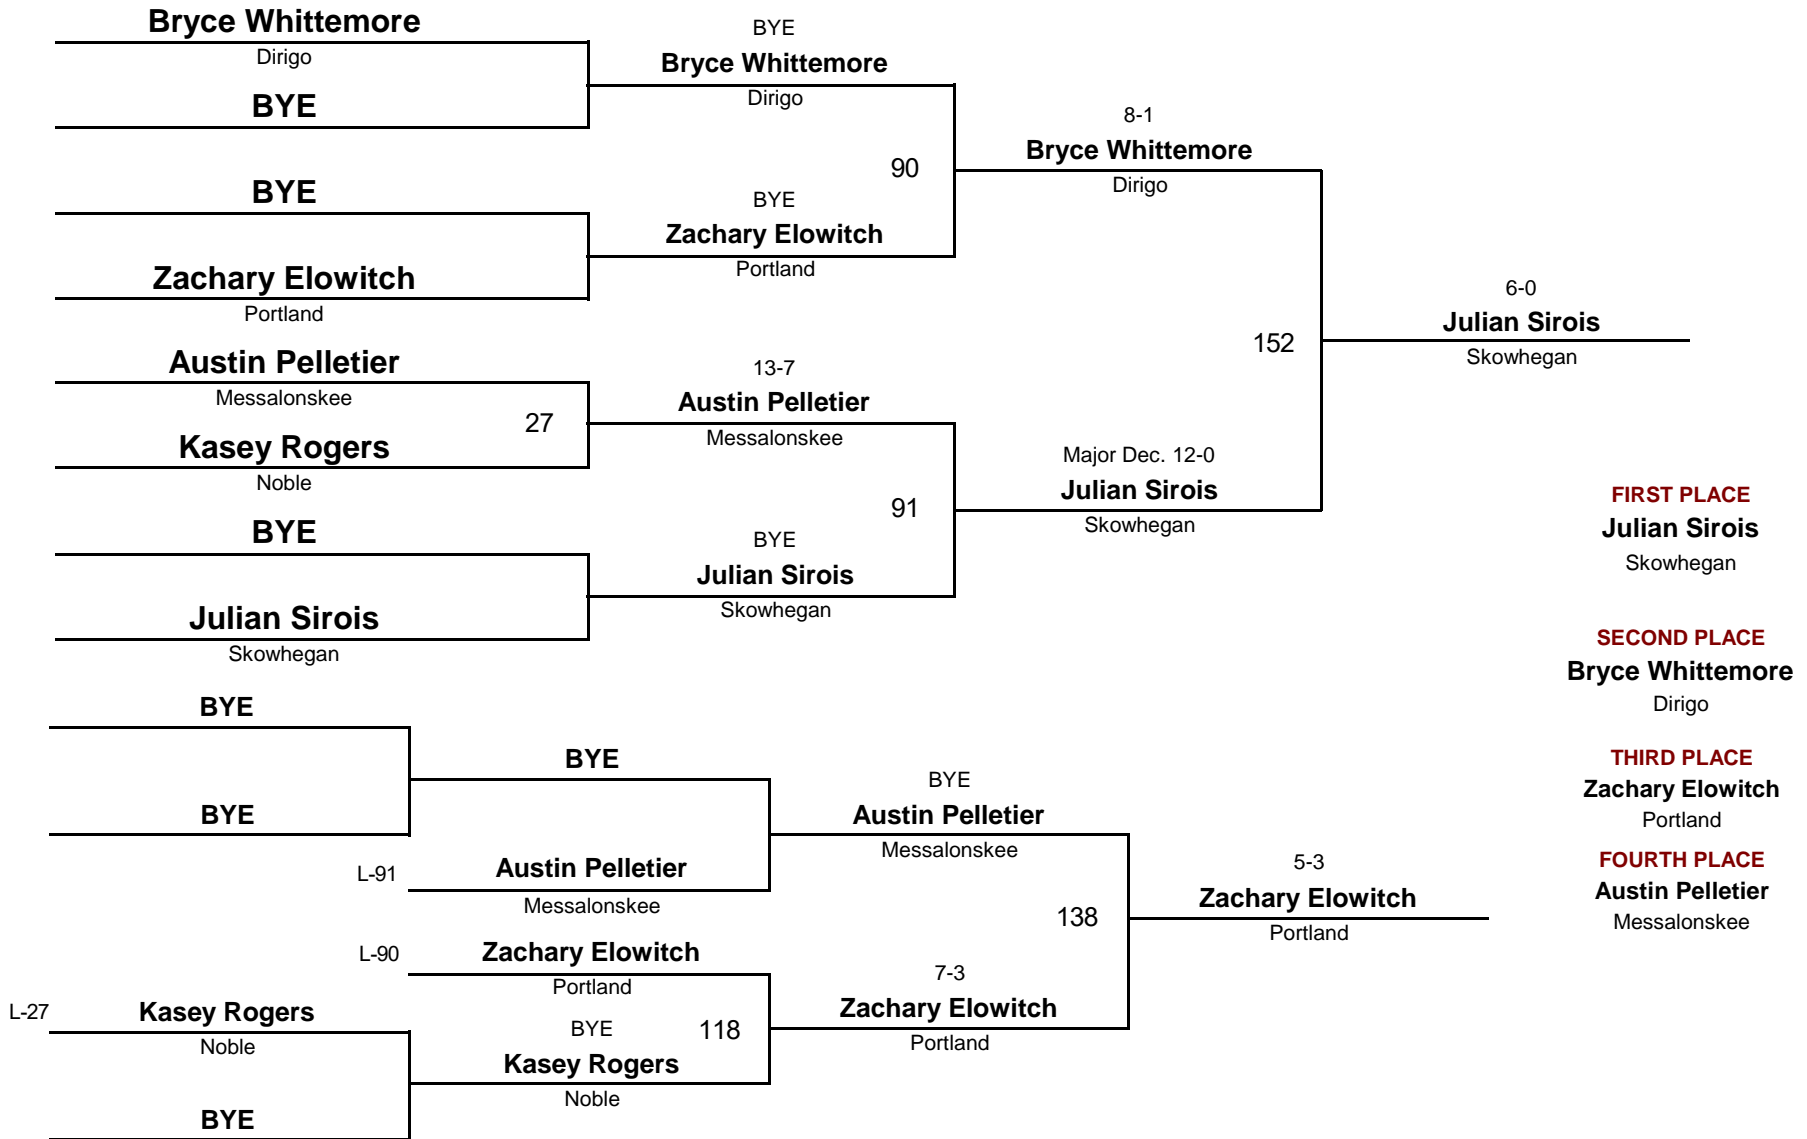

MPA New England Qualifier 2016

February 20, 2016

- **152**
DIVISION WEIGHT