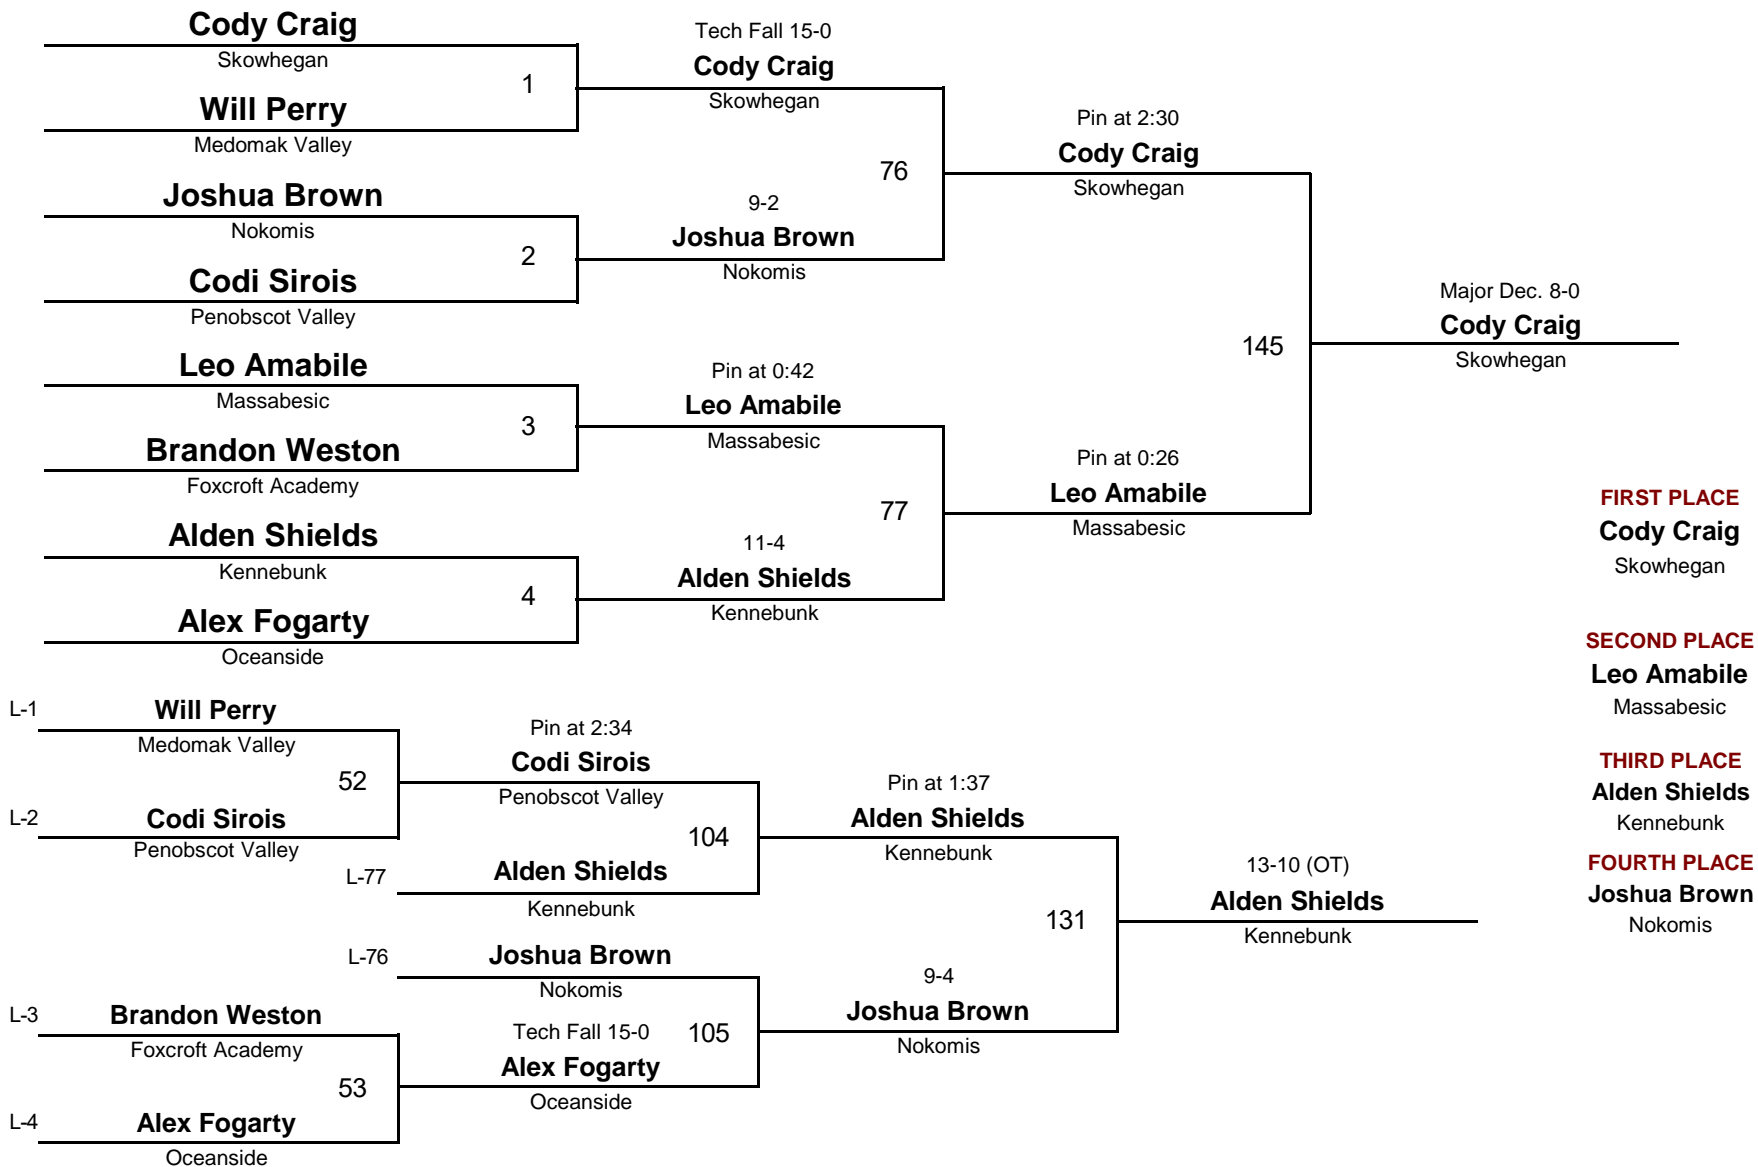

- **106**
DIVISION WEIGHT

MPA New England Qualifier 2016

February 20, 2016