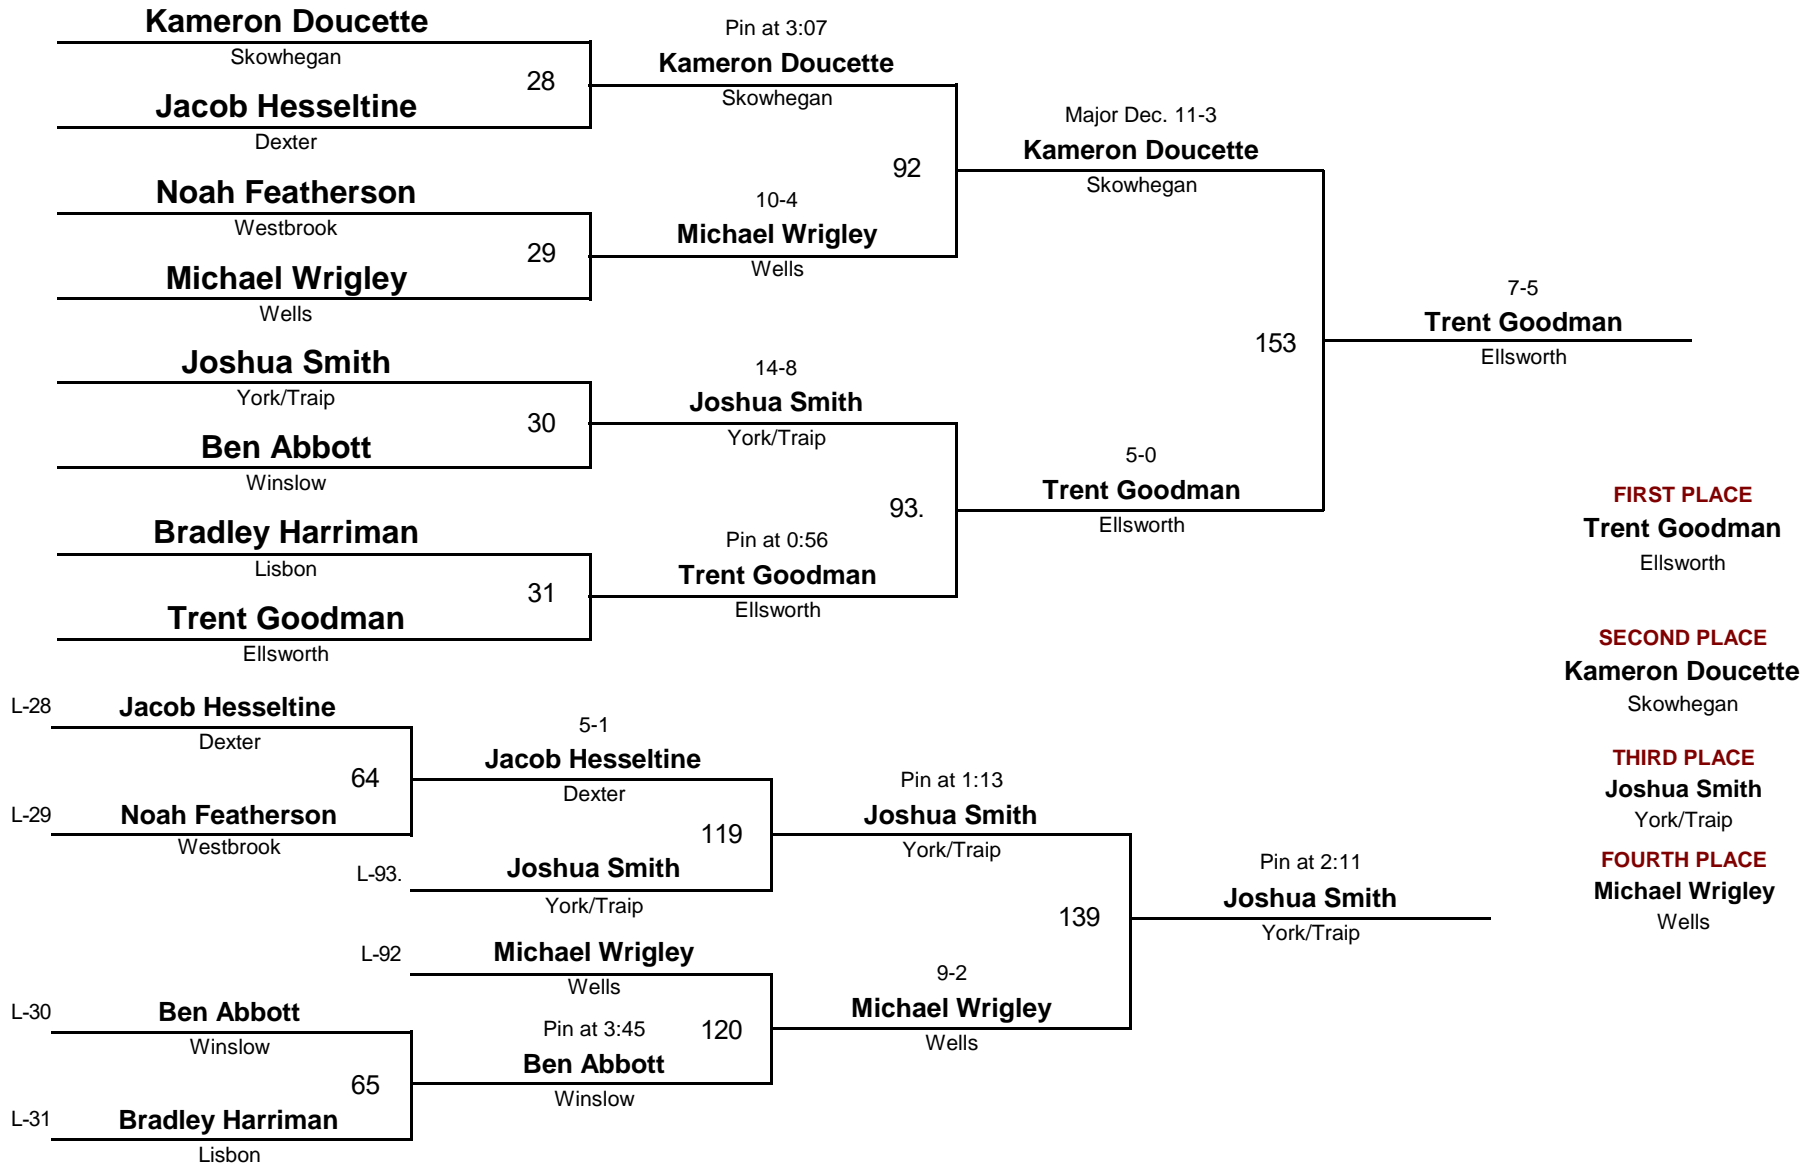

MPA New England Qualifier 2016

February 20, 2016

- **160**
DIVISION WEIGHT