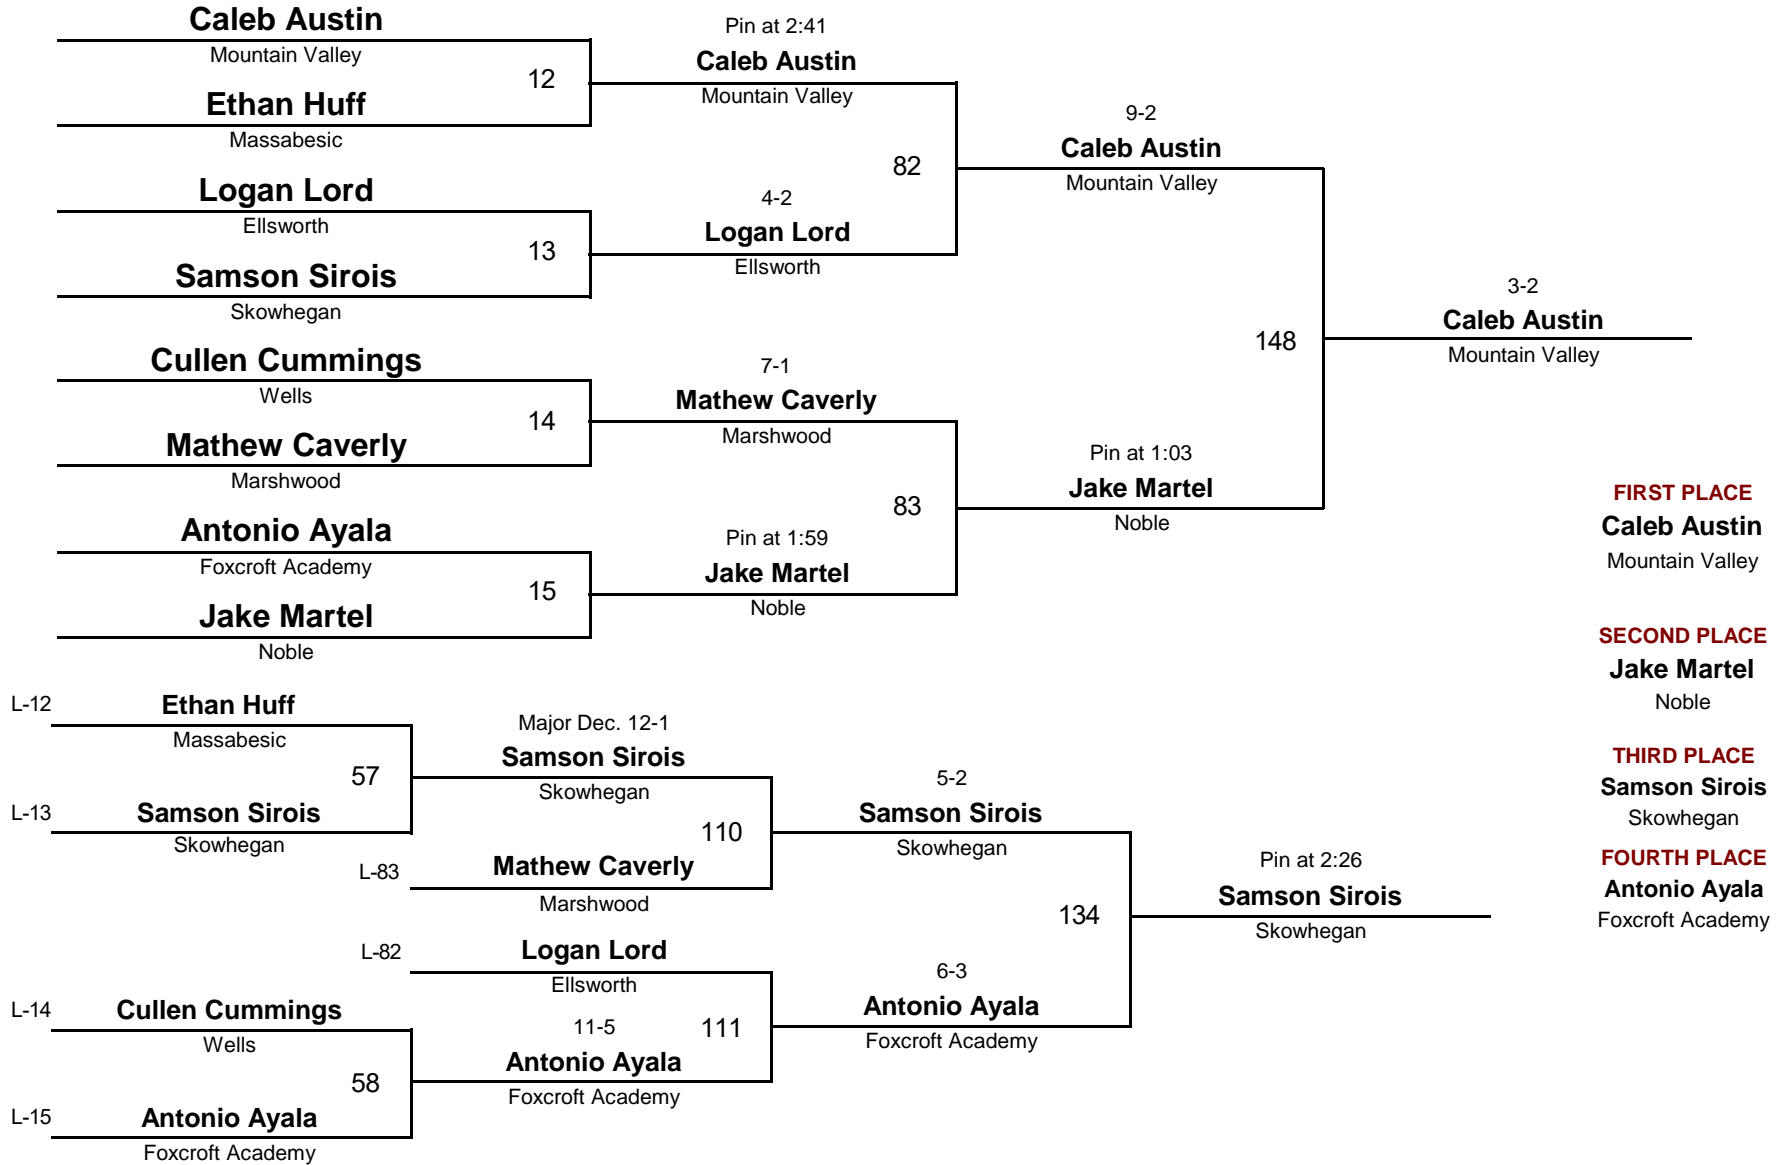

February 20, 2016

- **120**
DIVISION WEIGHT

MPA New England Qualifier 2016

February 20, 2016

- **126**
DIVISION WEIGHT

- 132
DIVISION WEIGHT

MPA New England Qualifier 2016

February 20, 2016