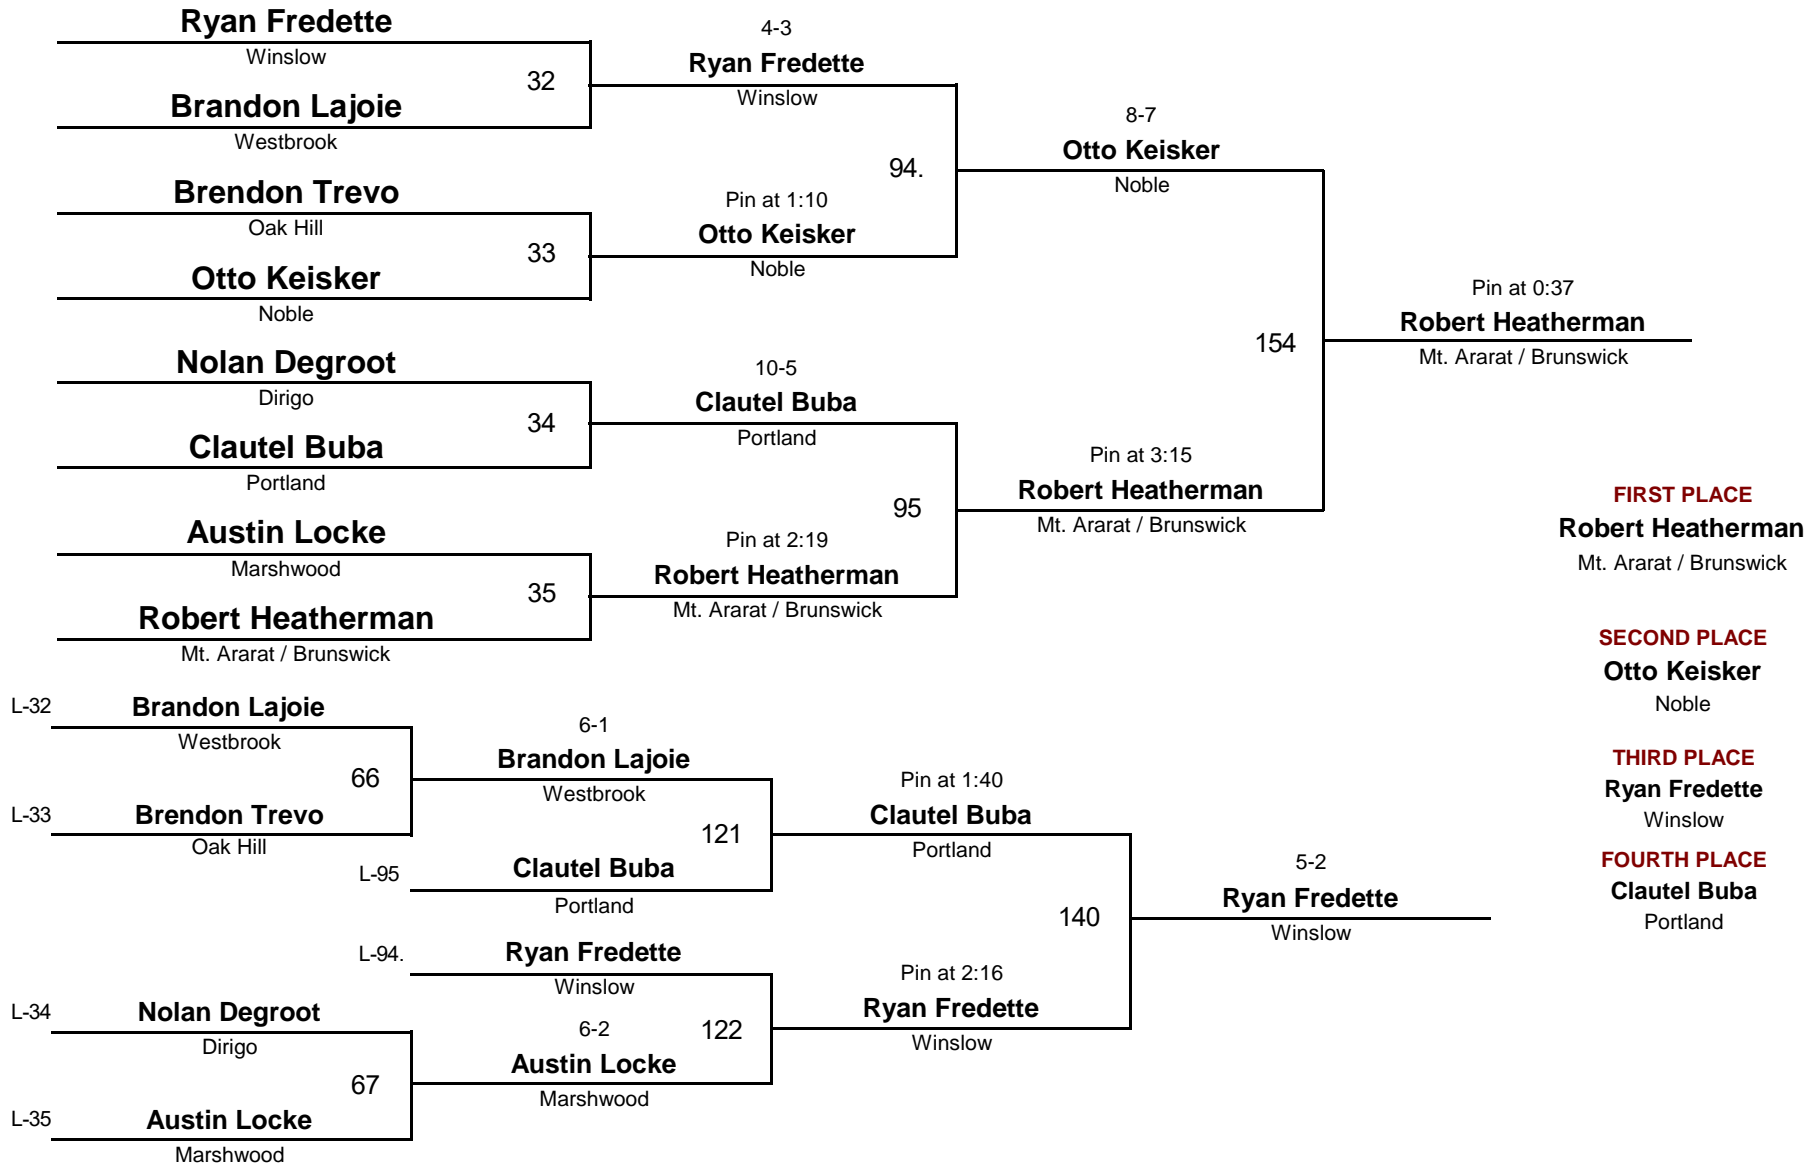

- **152**
DIVISION WEIGHT

MPA New England Qualifier 2016

February 20, 2016

- **160**
DIVISION WEIGHT

MPA New England Qualifier 2016

February 20, 2016

- **170**
DIVISION WEIGHT

- 182
DIVISION WEIGHT