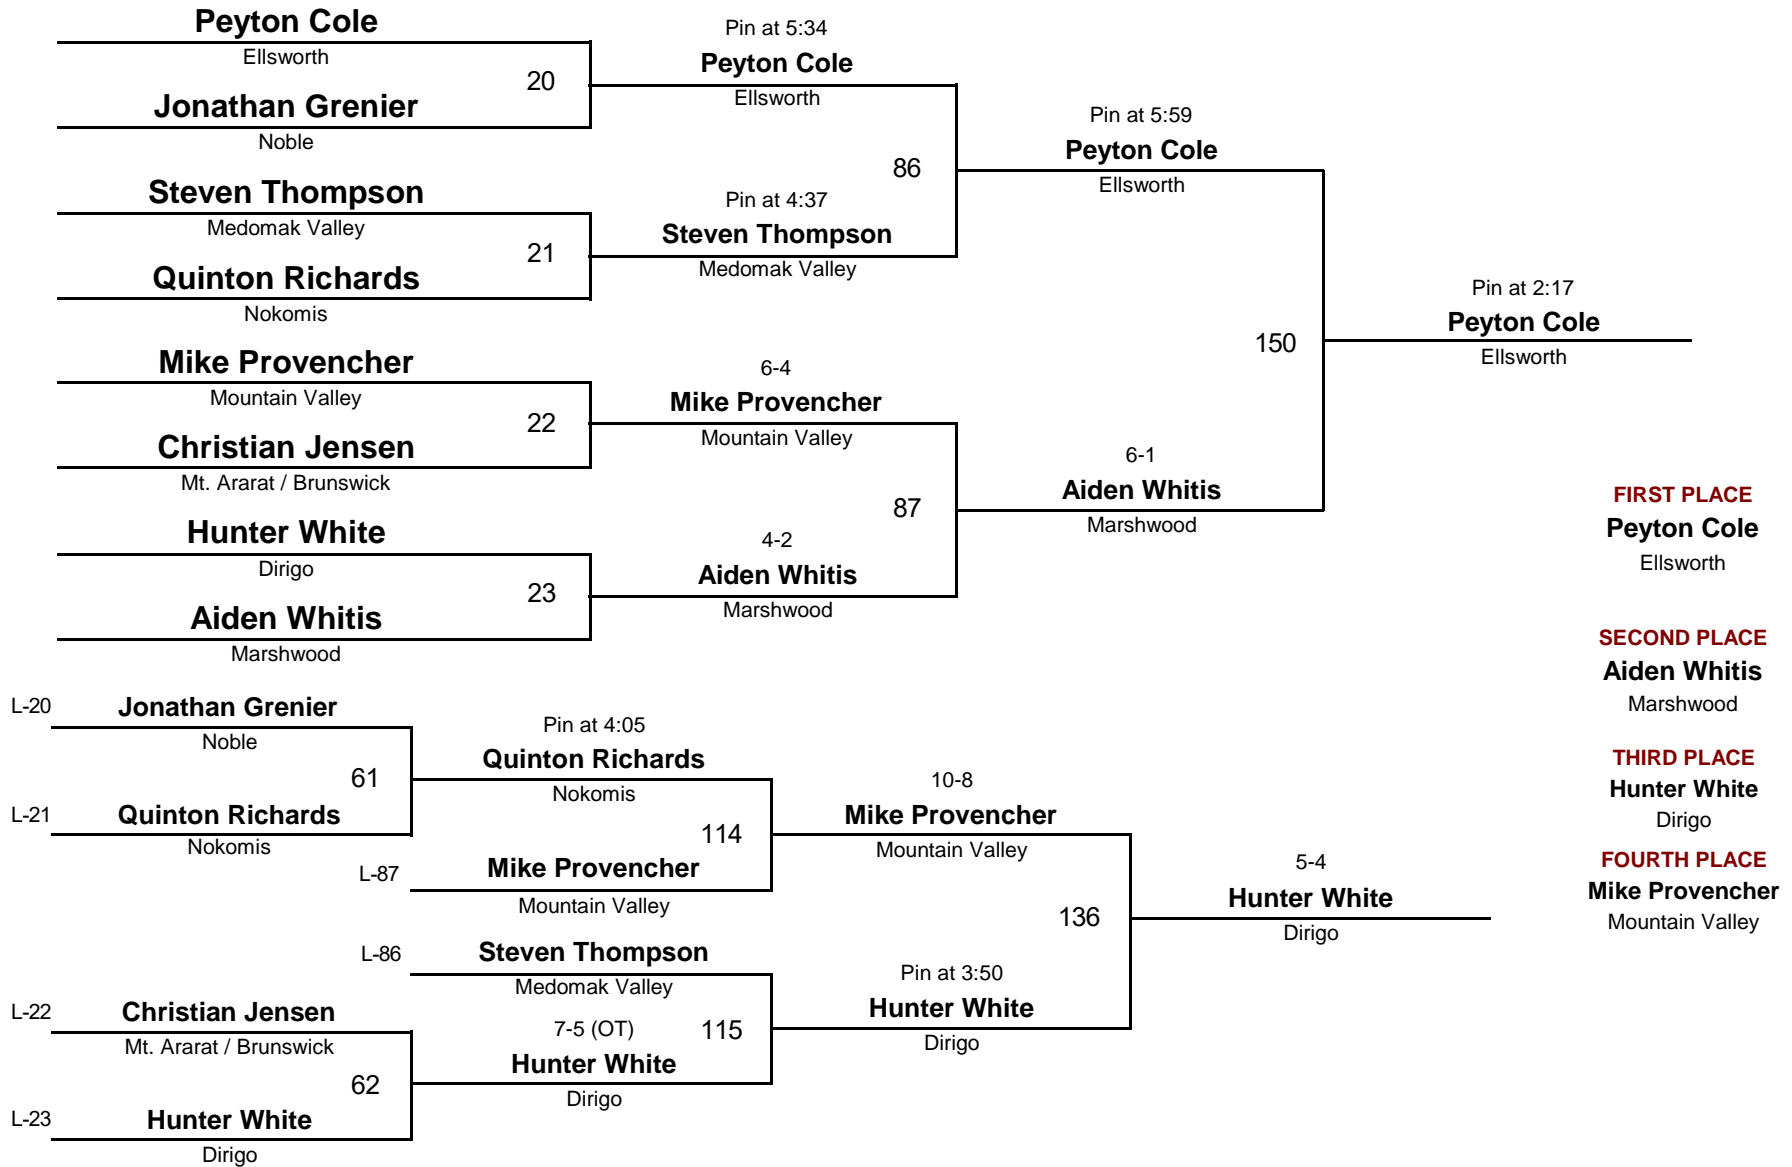

MPA New England Qualifier 2016

February 20, 2016

- **138**
DIVISION WEIGHT