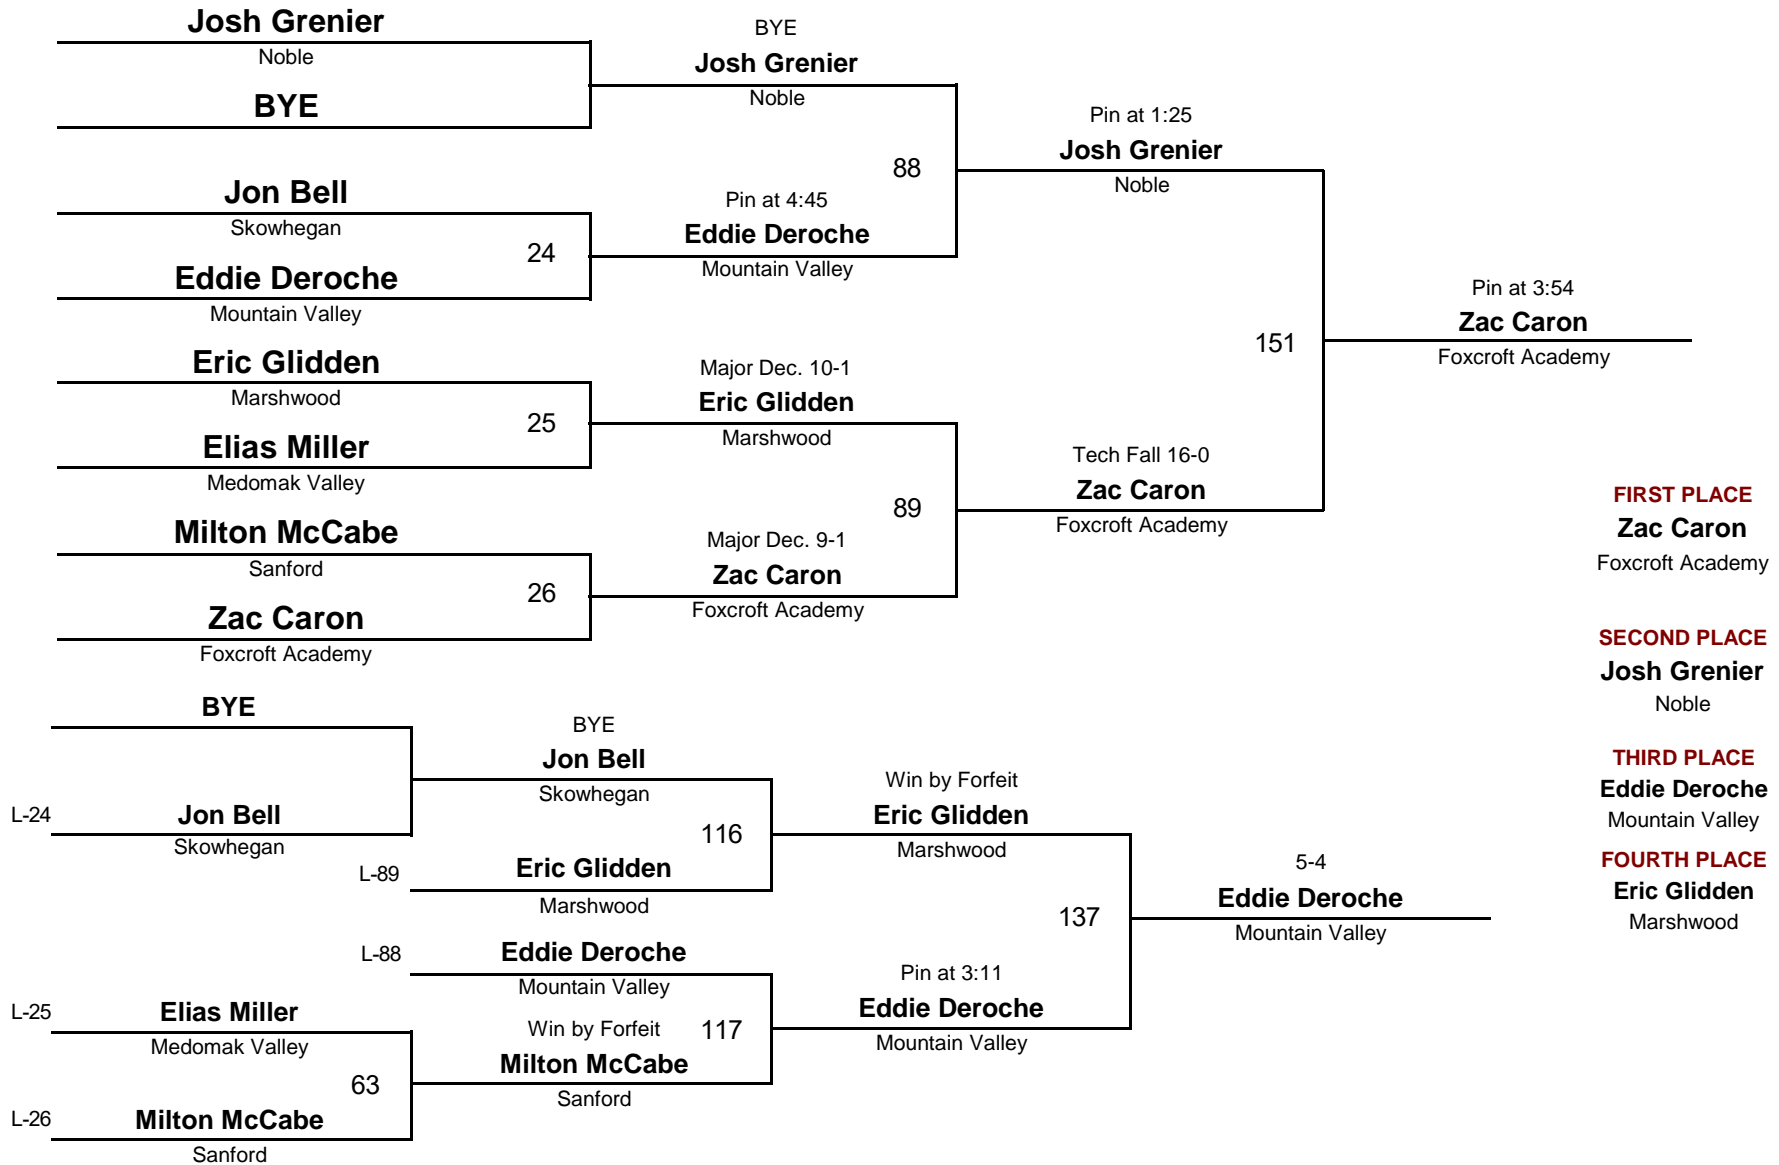

MPA New England Qualifier 2016

February 20, 2016

- **138**
DIVISION WEIGHT

MPA New England Qualifier 2016

February 20, 2016

- **145**
DIVISION WEIGHT

MPA New England Qualifier 2016

February 20, 2016