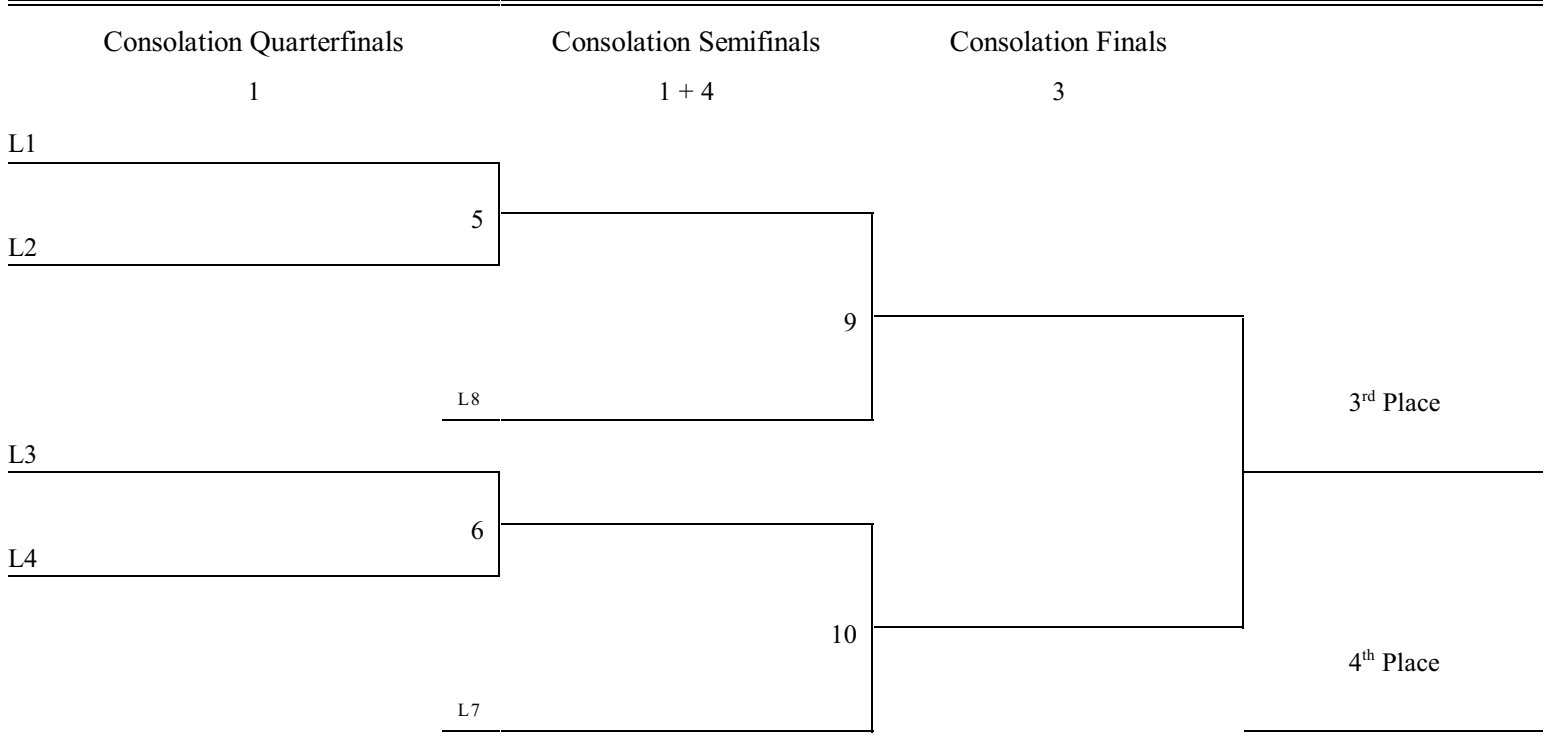

Pine Tree Wrestling League Championships

Add 1 for Major Decision * Add 1-1/2 for Tech Fall * Add 2 for Pin