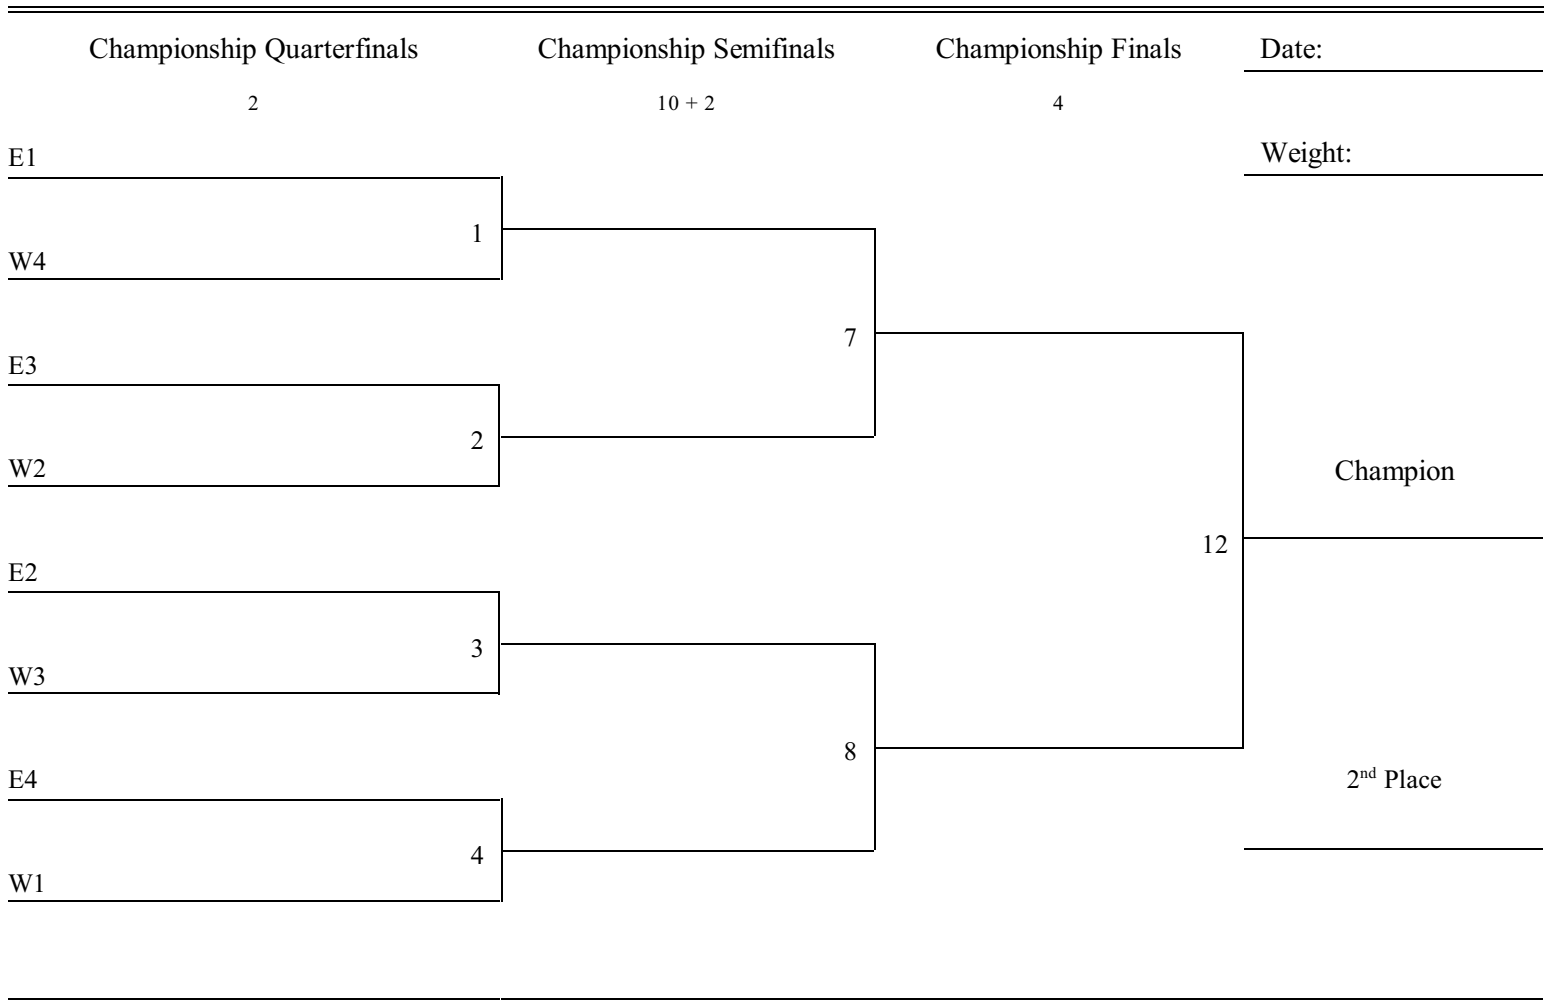

Pine Tree Wrestling League Championships

Add 1 for Major Decision * Add 1-1/2 for Tech Fall * Add 2 for Pin