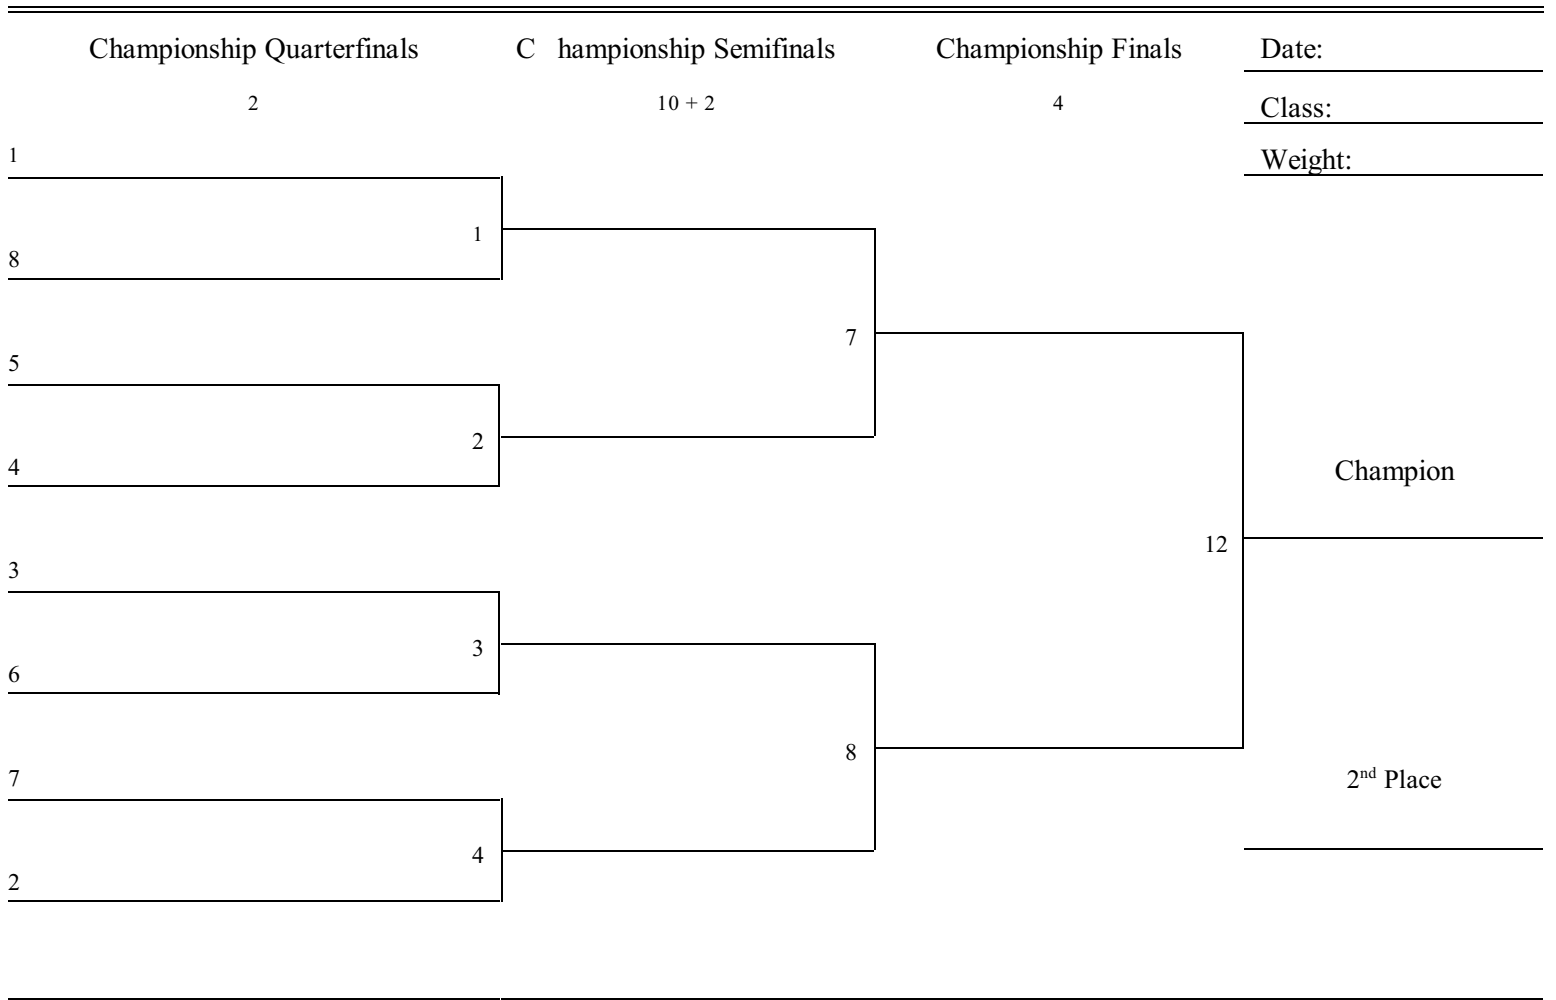

Maine High School Wrestling Regionals

Add 1 for Major Decision * Add 1-1/2 for Tech Fall * Add 2 for Pin