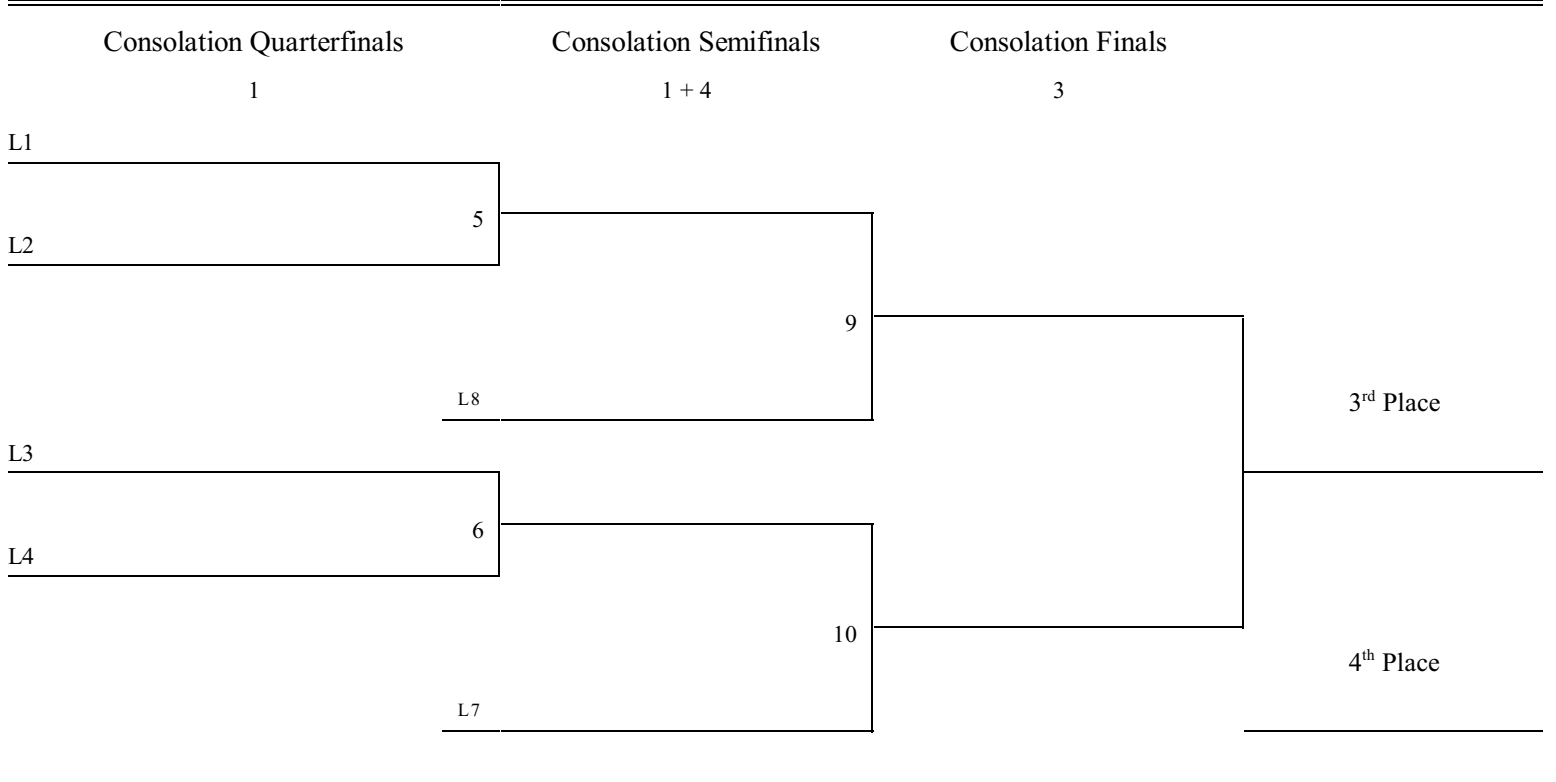

Maine High School Wrestling Regionals

Add 1 for Major Decision * Add 1-1/2 for Tech Fall * Add 2 for Pin